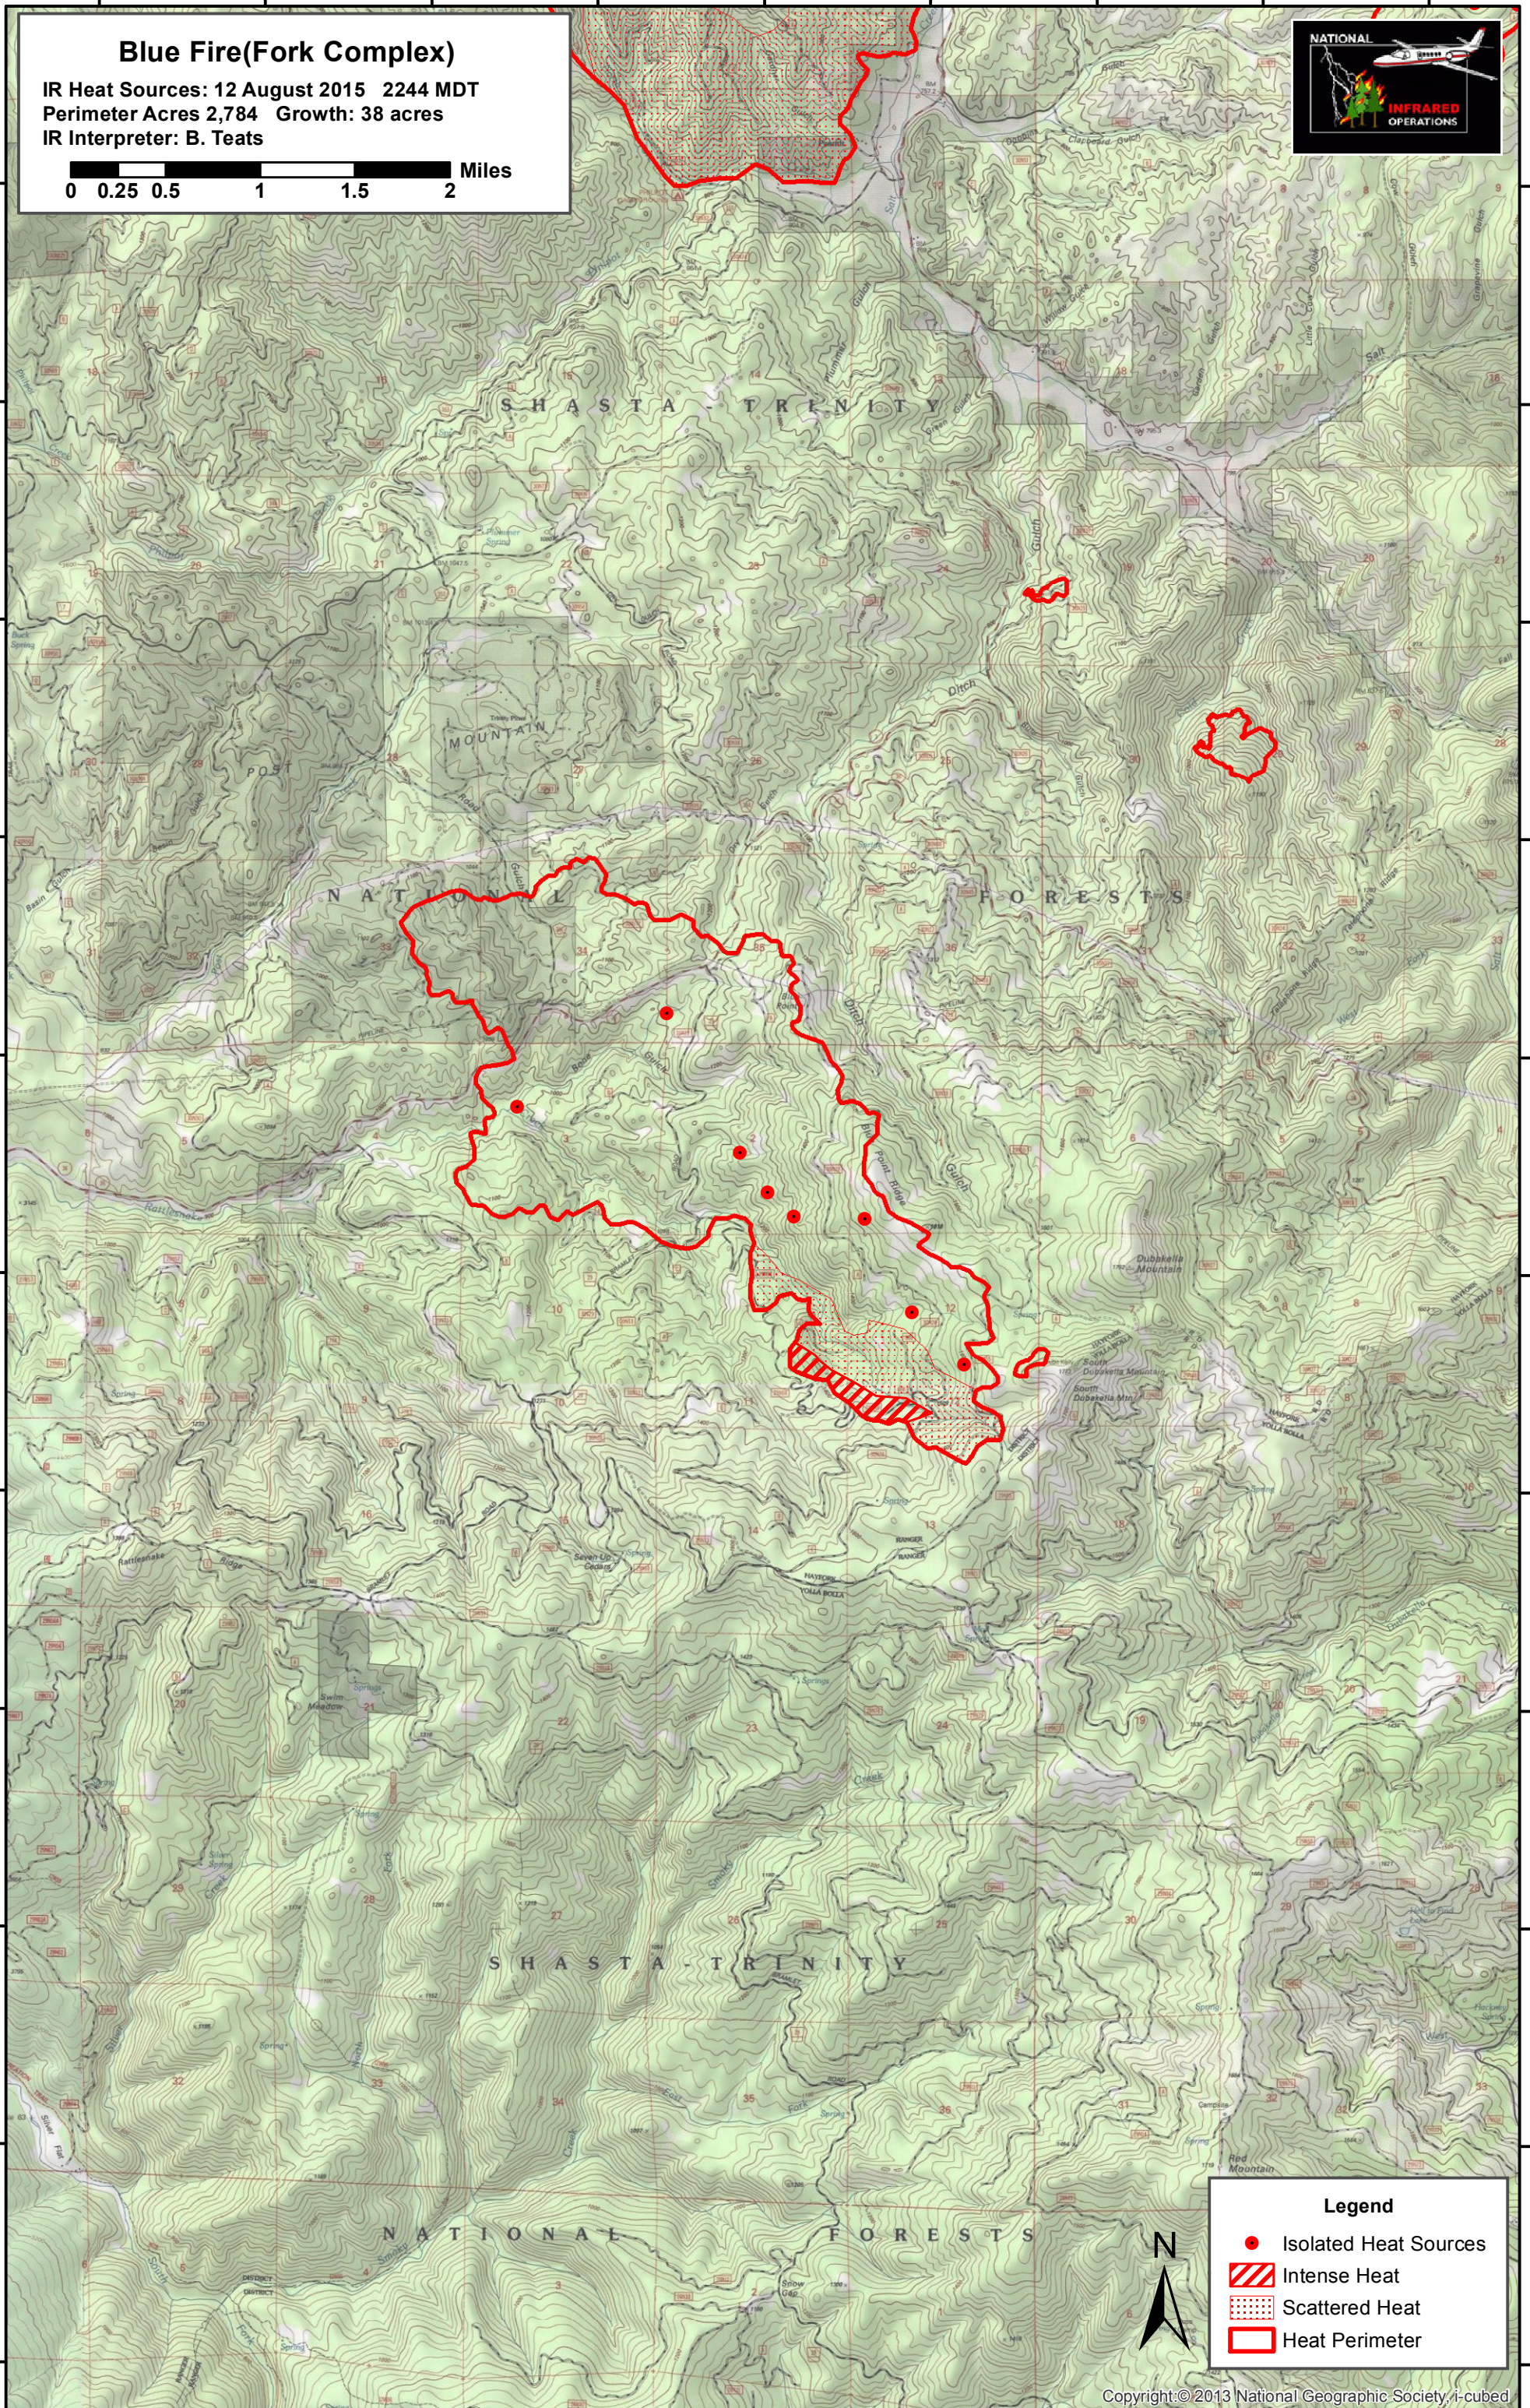

123°15'0"W 123°14'0"W 123°13'0"W 123°12'0"W 123°11'0"W 123°10'0"W 123°9'0"W 123°8'0"W 123°7'0"W

Blue Fire(Fork Complex)

IR Heat Sources: 12 August 2015 2244 MDT
Perimeter Acres 2,784 Growth: 38 acres
IR Interpreter: B. Teats

40°28'0"N
40°27'0"N
40°26'0"N
40°25'0"N
40°24'0"N
40°23'0"N
40°22'0"N
40°21'0"N
40°20'0"N
40°19'0"N
40°18'0"N

40°28'0"N
40°27'0"N
40°26'0"N
40°25'0"N
40°24'0"N
40°23'0"N
40°22'0"N
40°21'0"N
40°20'0"N
40°19'0"N
40°18'0"N

Legend

- Isolated Heat Sources
- / Intense Heat
- ▤ Scattered Heat
- Heat Perimeter

123°15'0"W 123°14'0"W 123°13'0"W 123°12'0"W 123°11'0"W 123°10'0"W 123°9'0"W 123°8'0"W 123°7'0"W