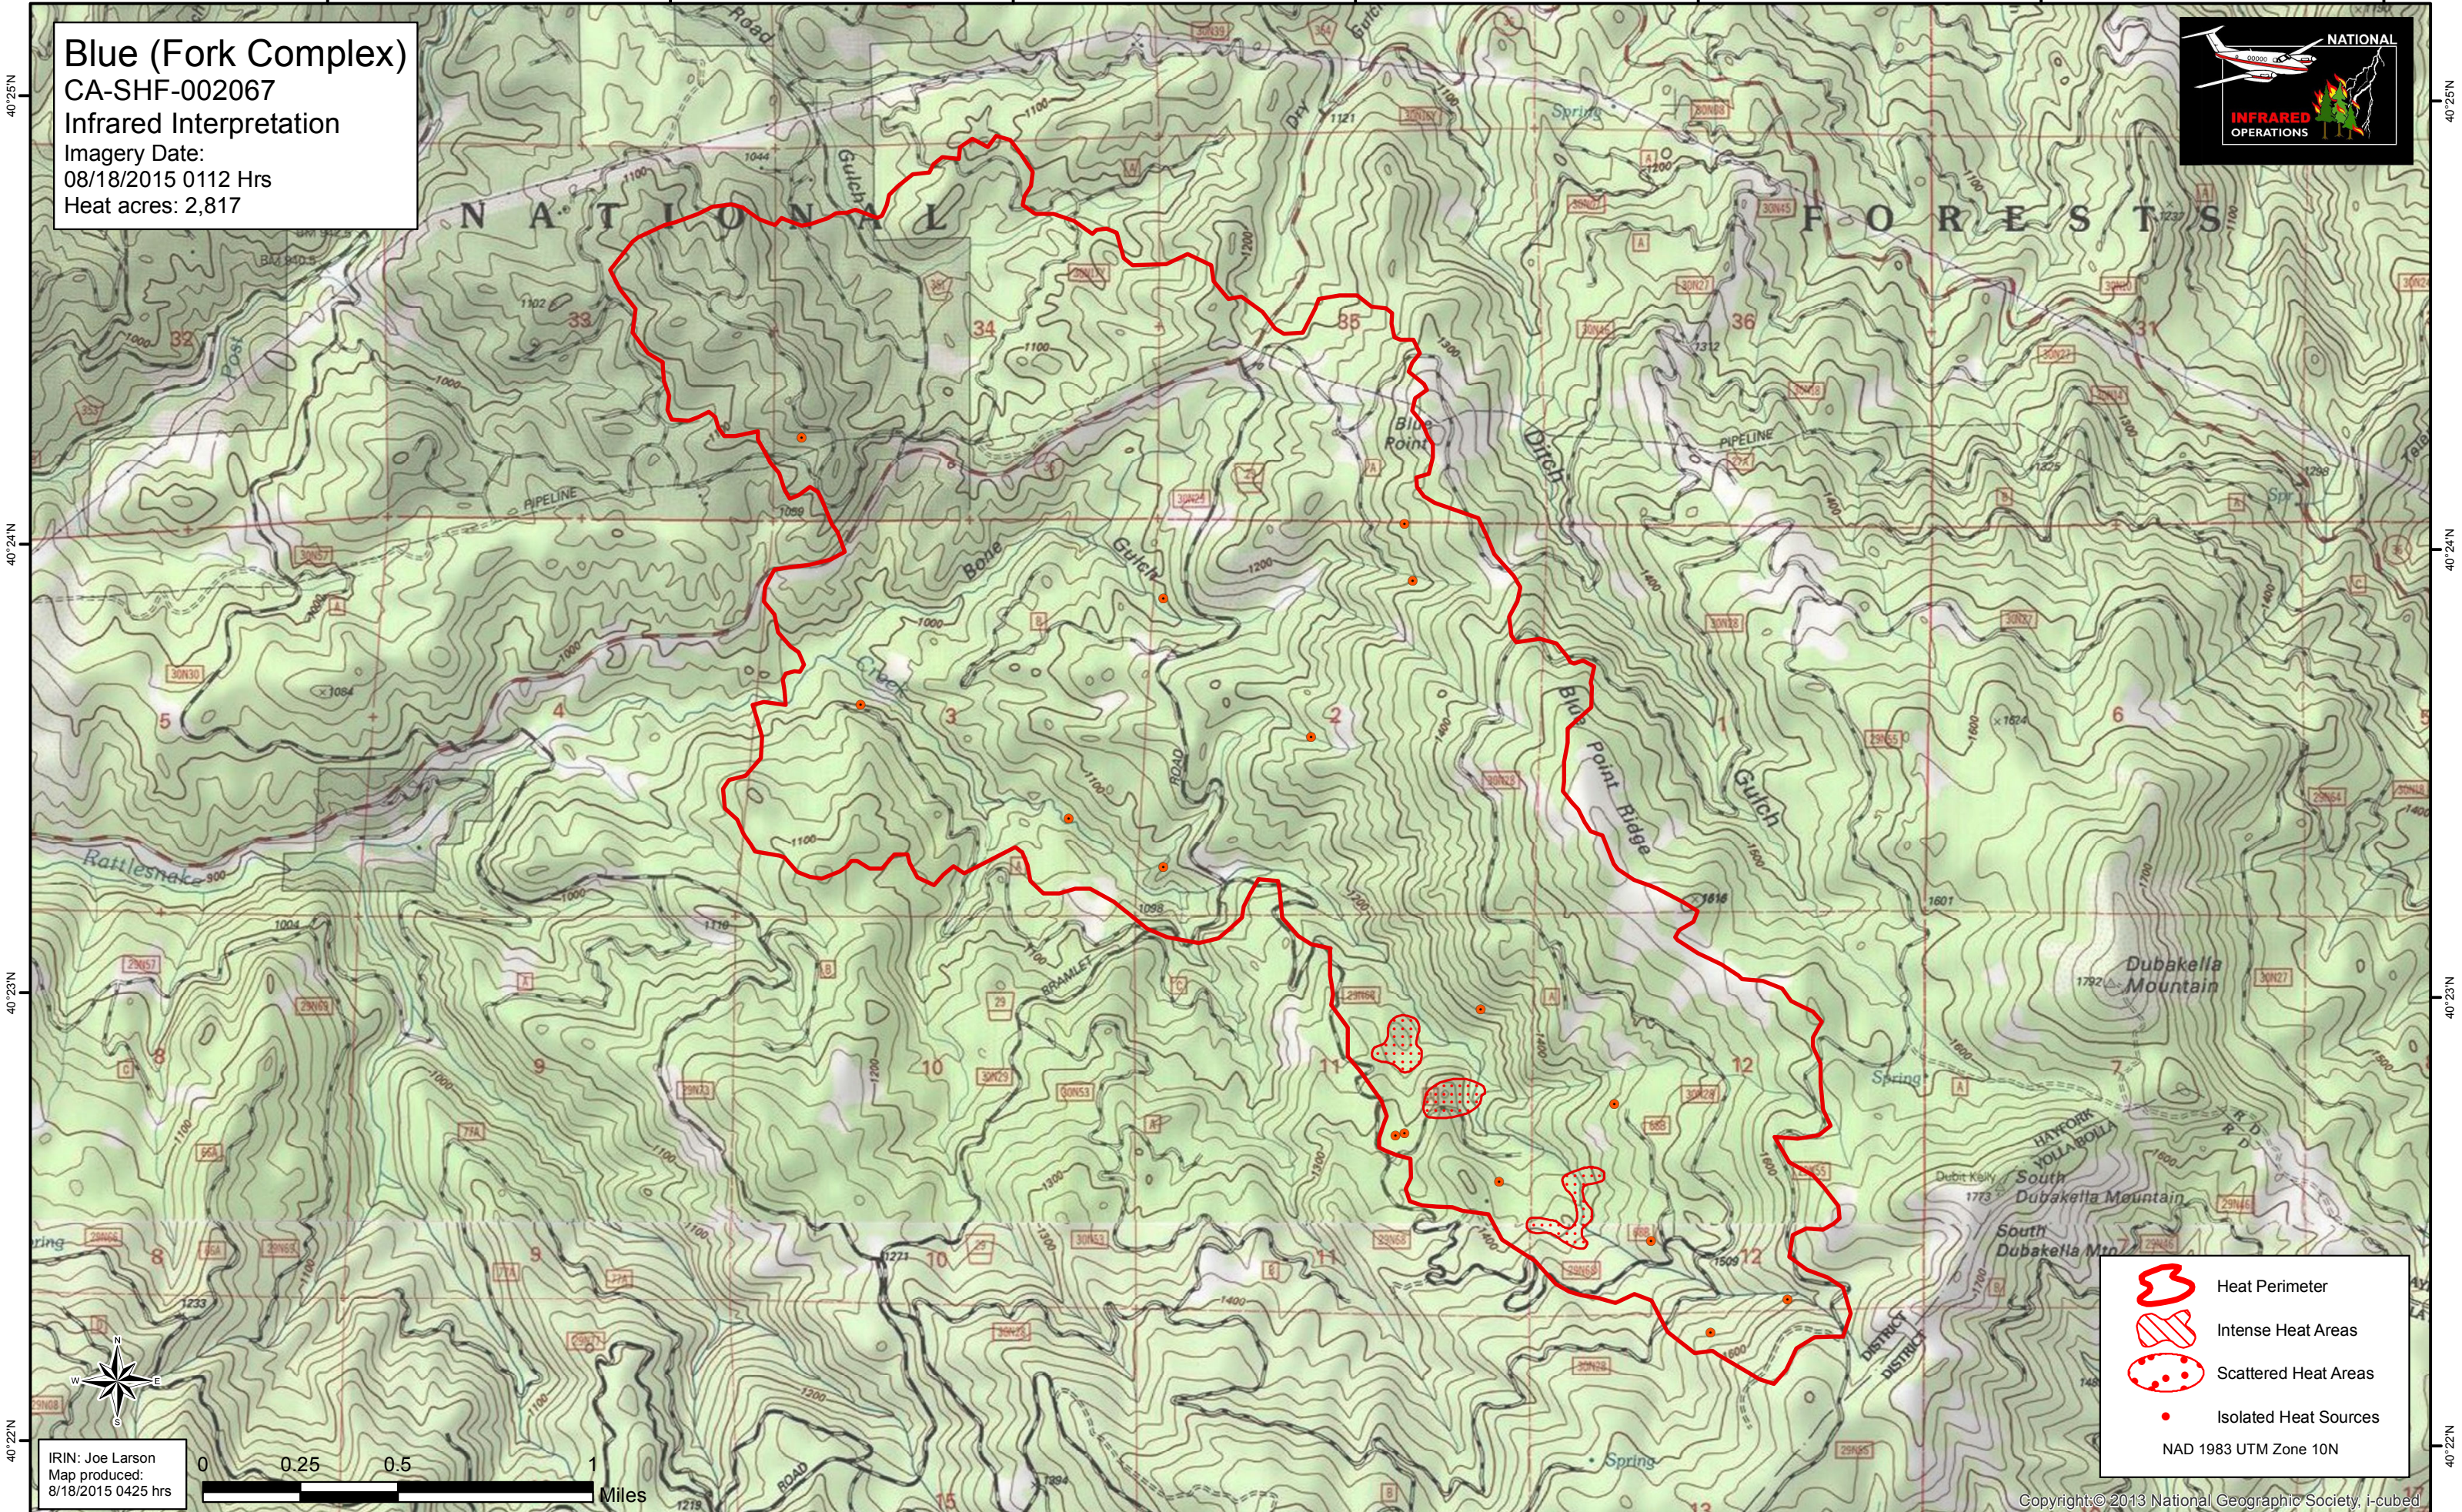

Blue (Fork Complex)
CA-SHF-002067
Infrared Interpretation
Imagery Date:
08/18/2015 0112 Hrs
Heat acres: 2,817

 Heat Perimeter
 Intense Heat Areas
 Scattered Heat Areas
 Isolated Heat Sources
NAD 1983 UTM Zone 10N

IRIN: Joe Larson
Map produced:
8/18/2015 0425 hrs