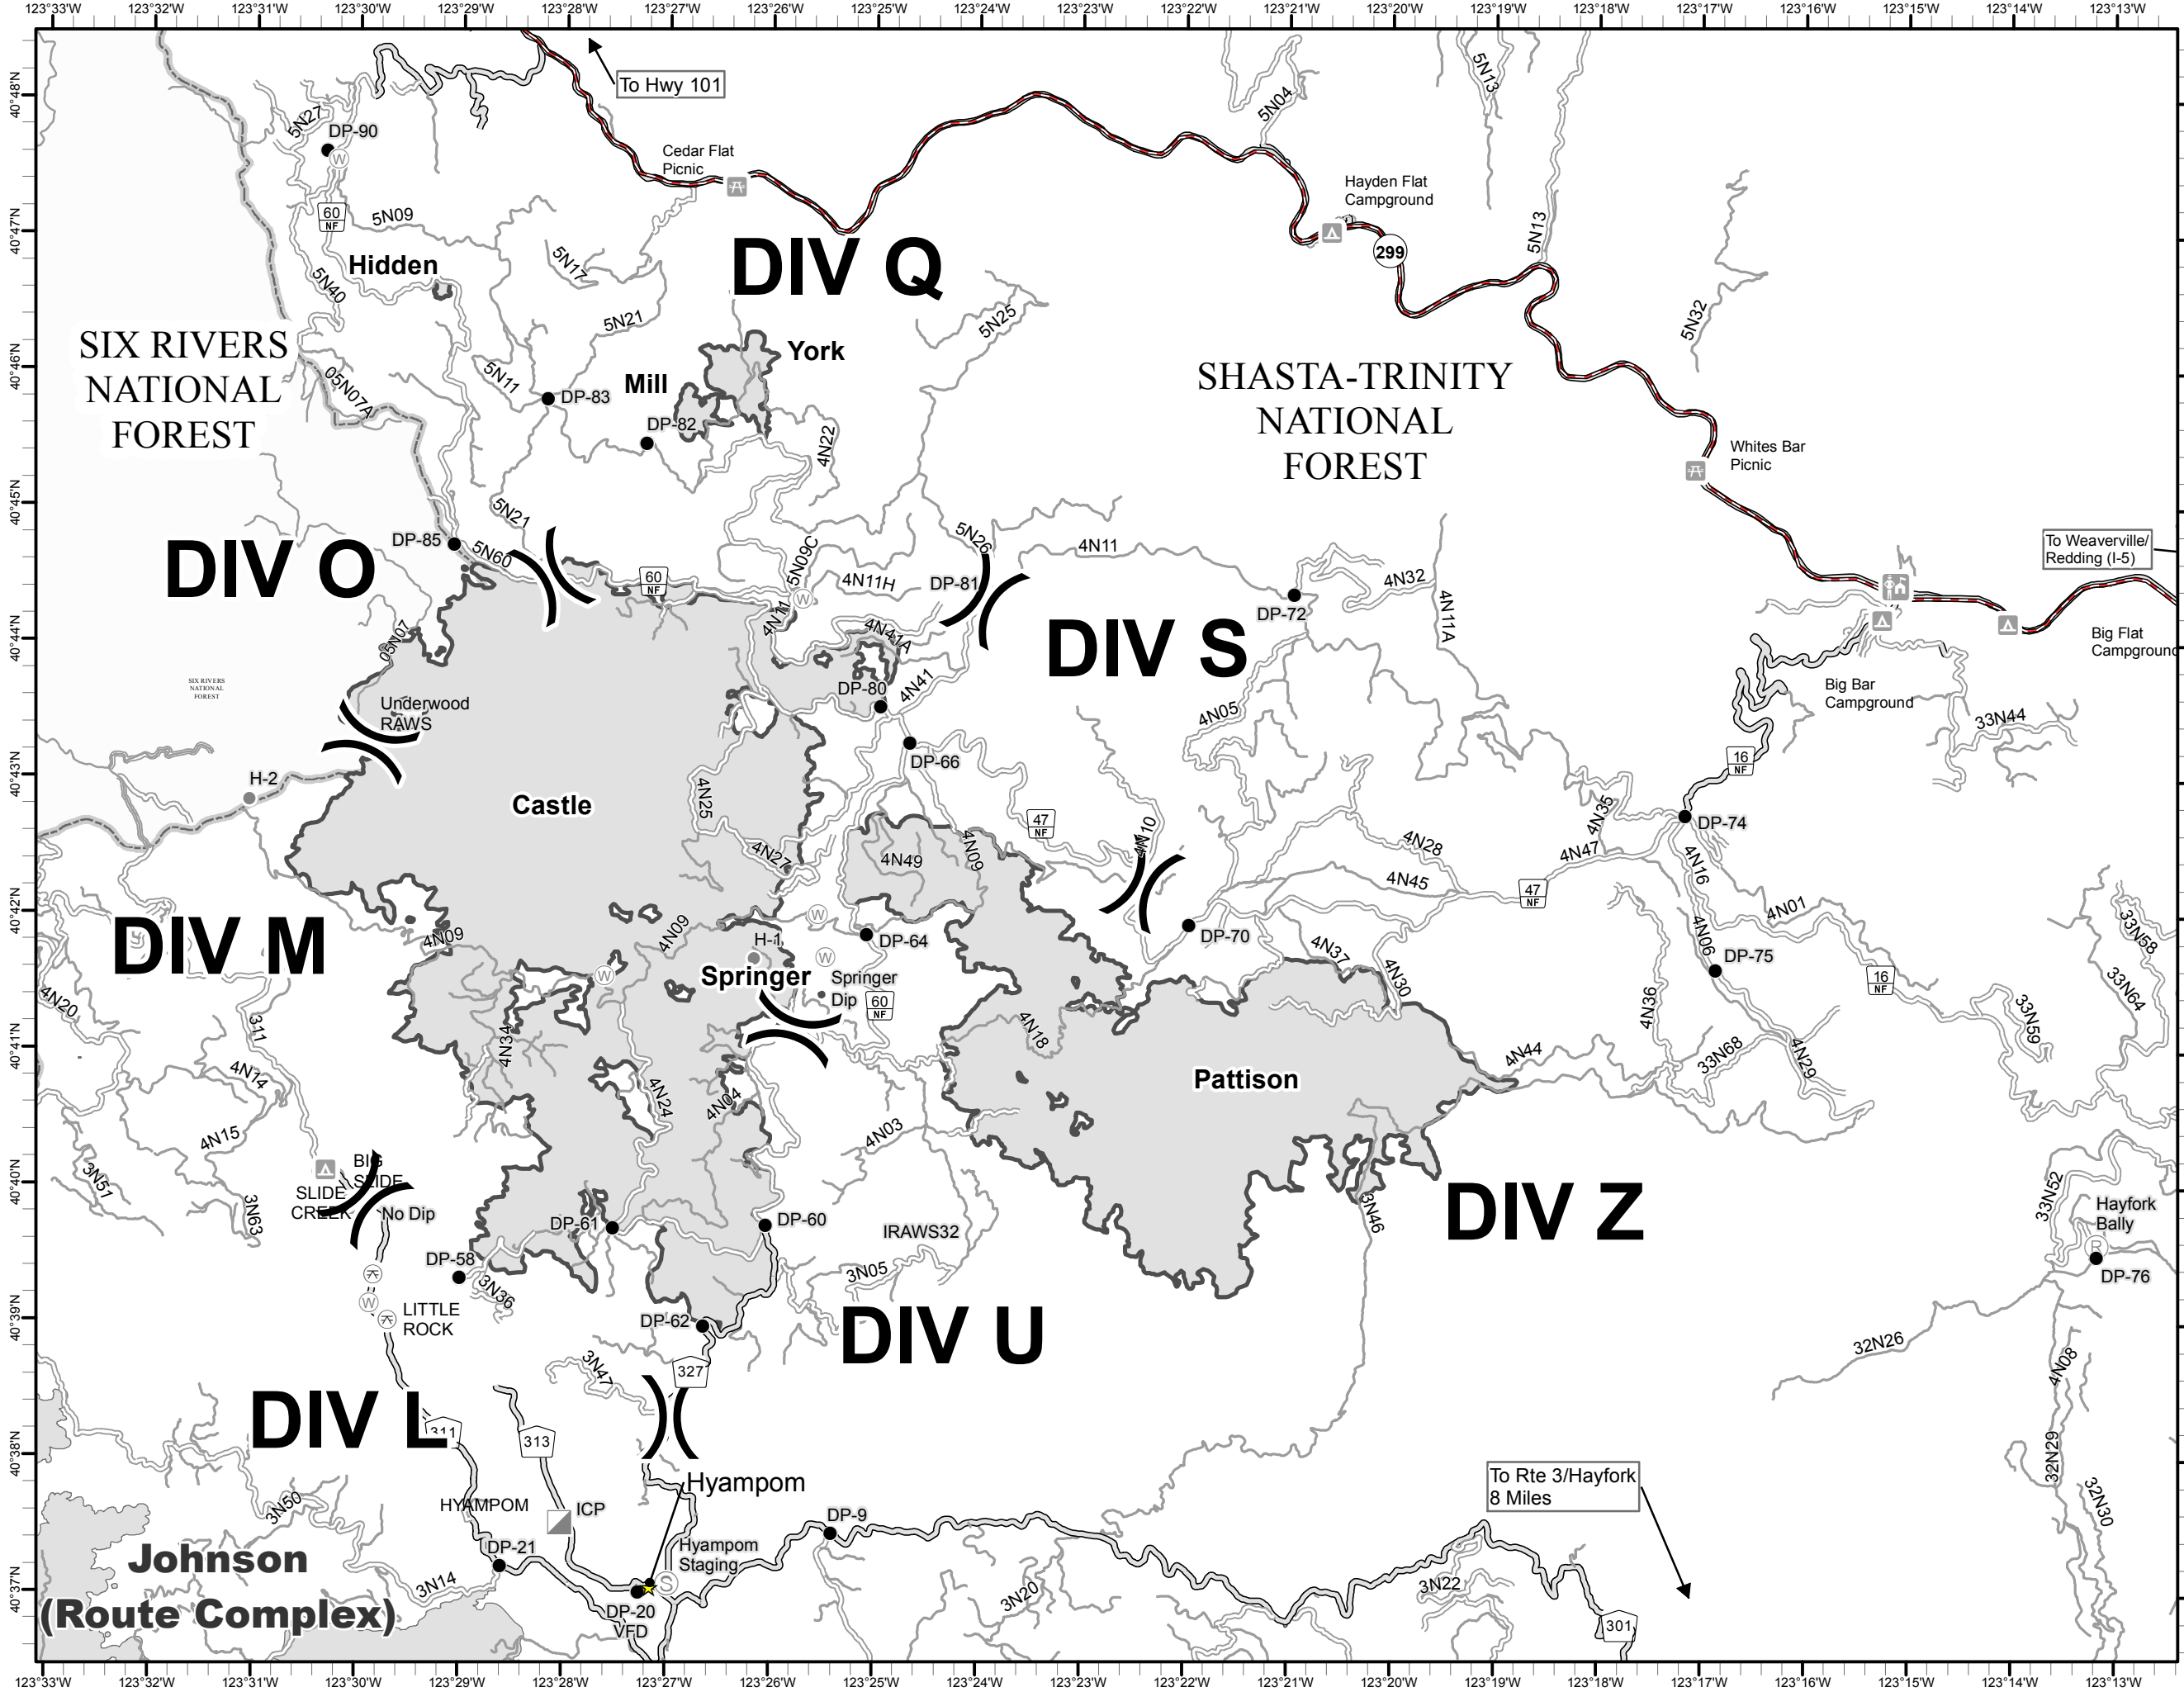

South Complex  
CA-SHF-002108

IAP Map Packet

Transportation Map  
August 14, 2015  
Day Shift

- Highway
- Paved
- Surfaced
- Native
- Water Source
- Drop Point
- Helispot
- Incident Command Post
- Repeater
- Staging Area

8/14/2015 1:21:54 AM

To Rte 3/Hayfork  
8 Miles