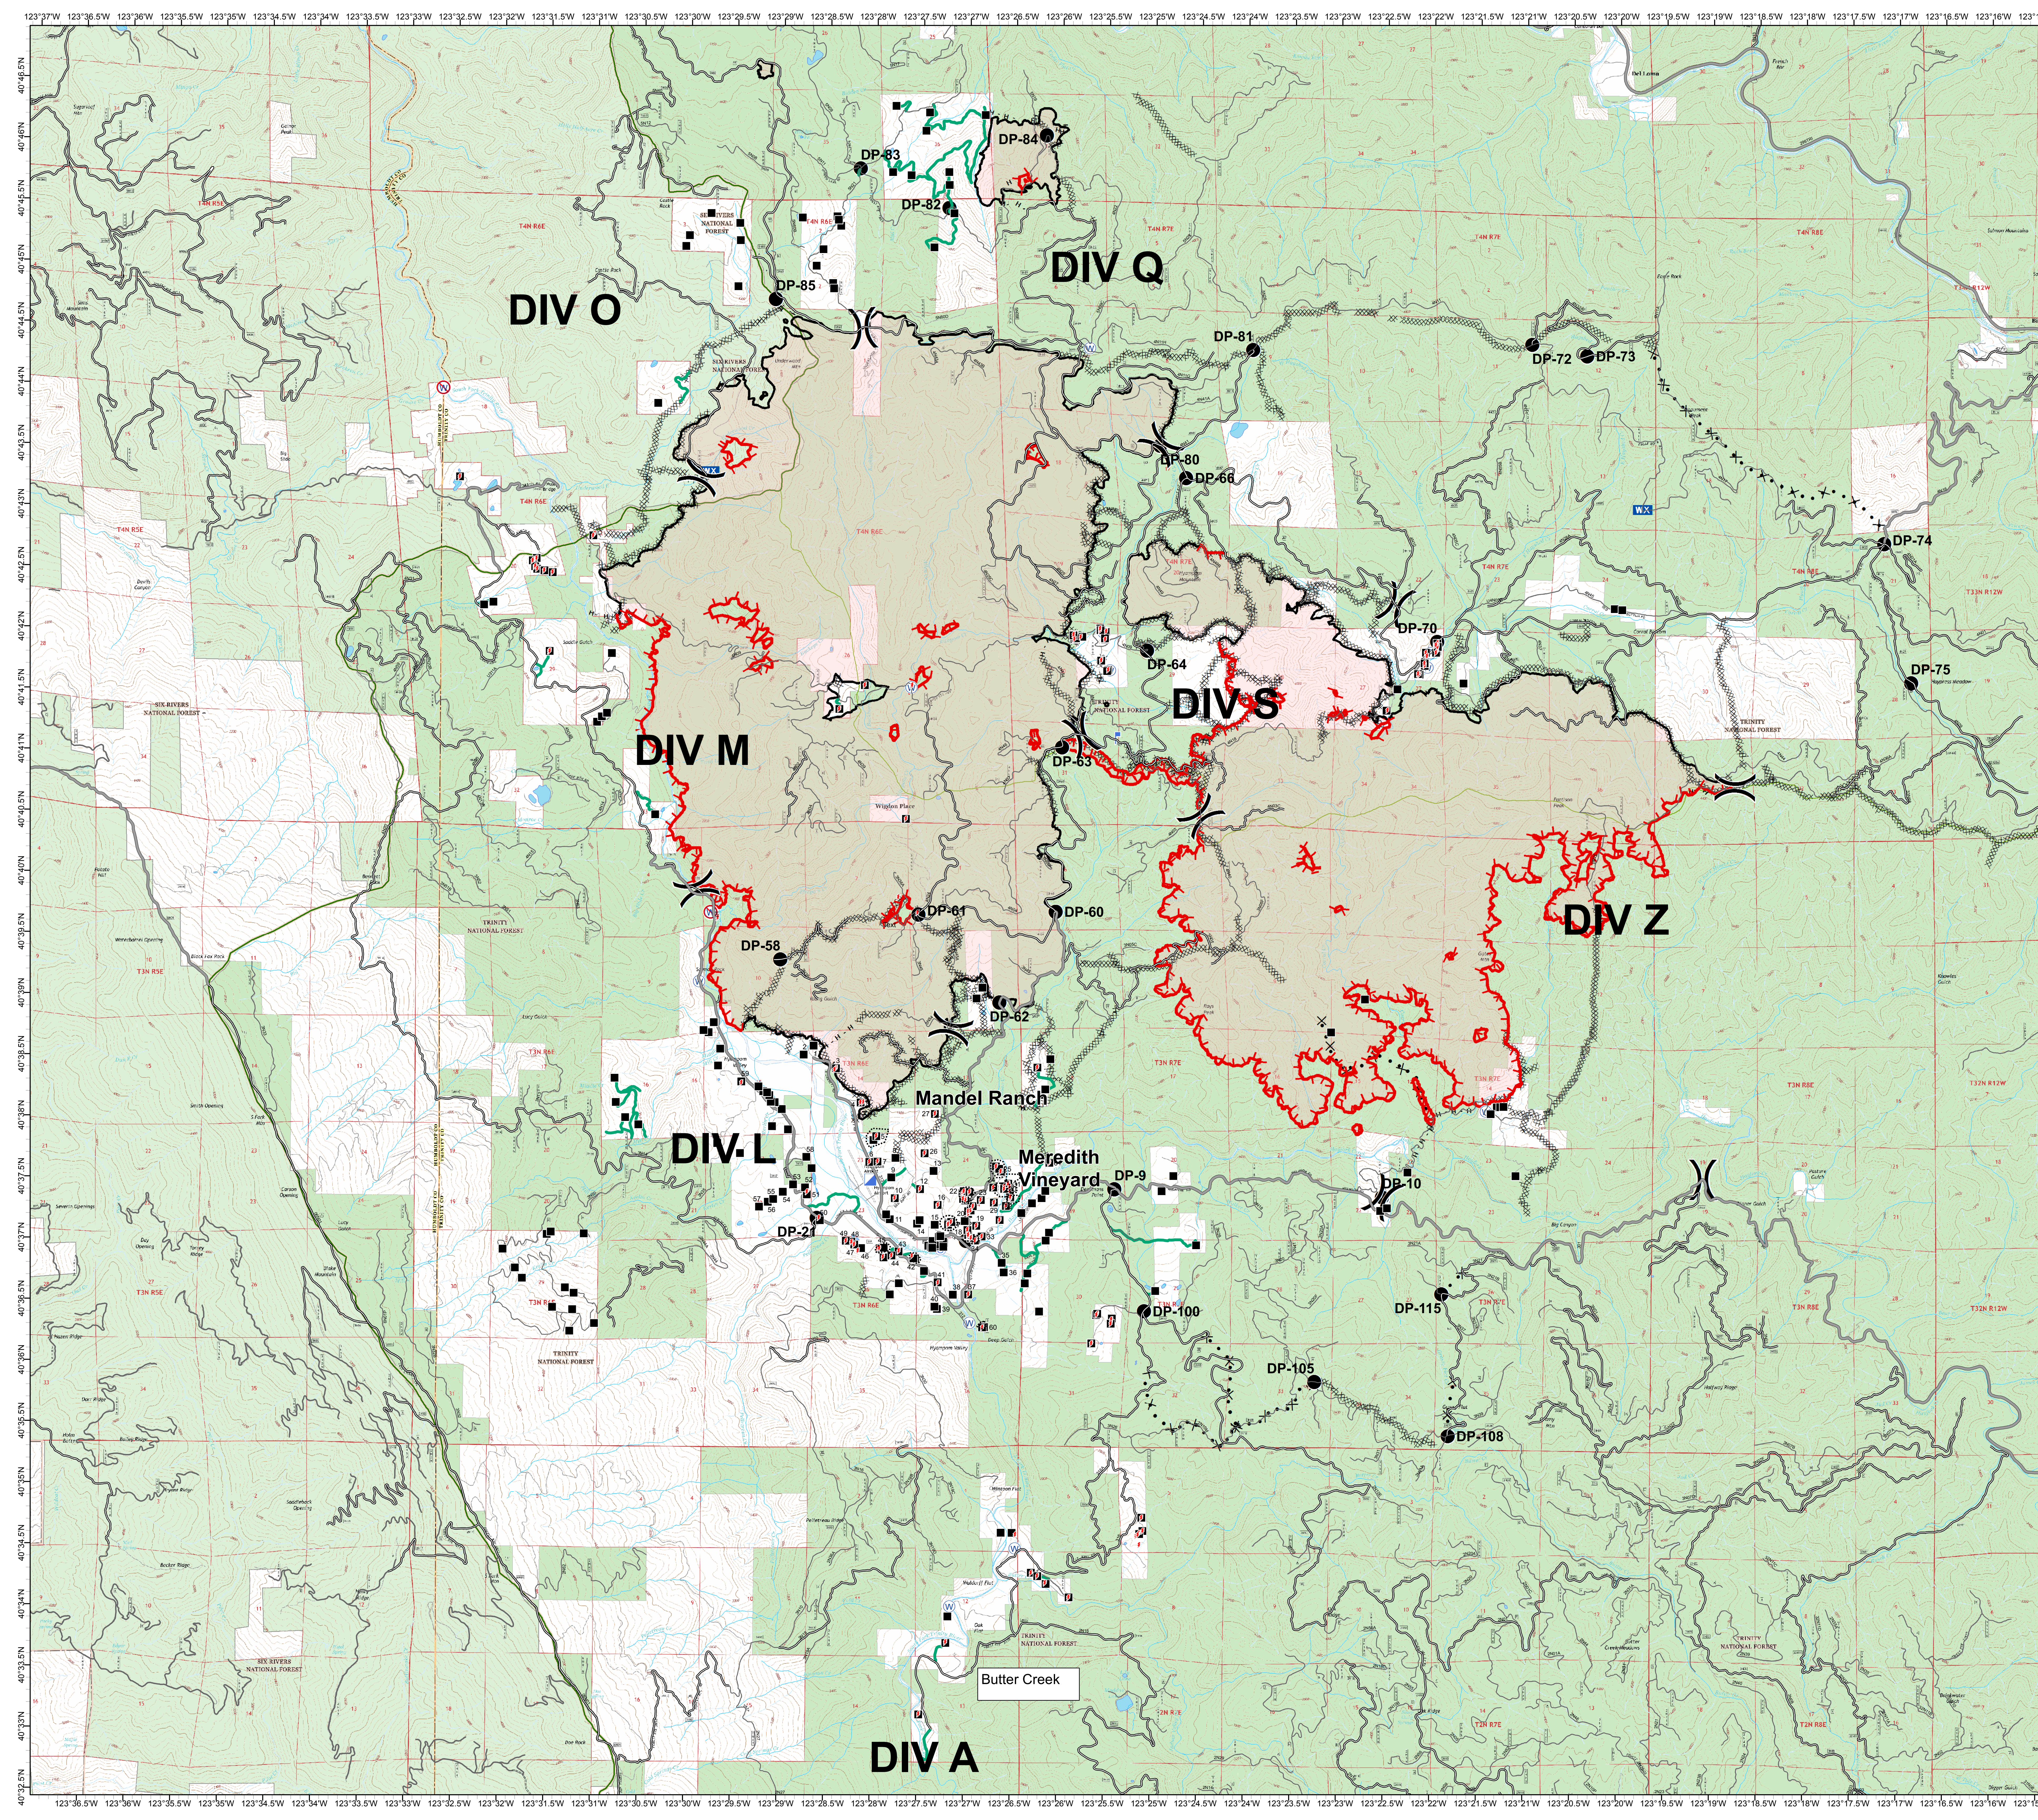

South Complex SHF-002108

Structure Location Map

August 23, 2015

Legend

- Structure
- ⚡ GeoPhotoPt
- Private Access Roads
- Structure Group