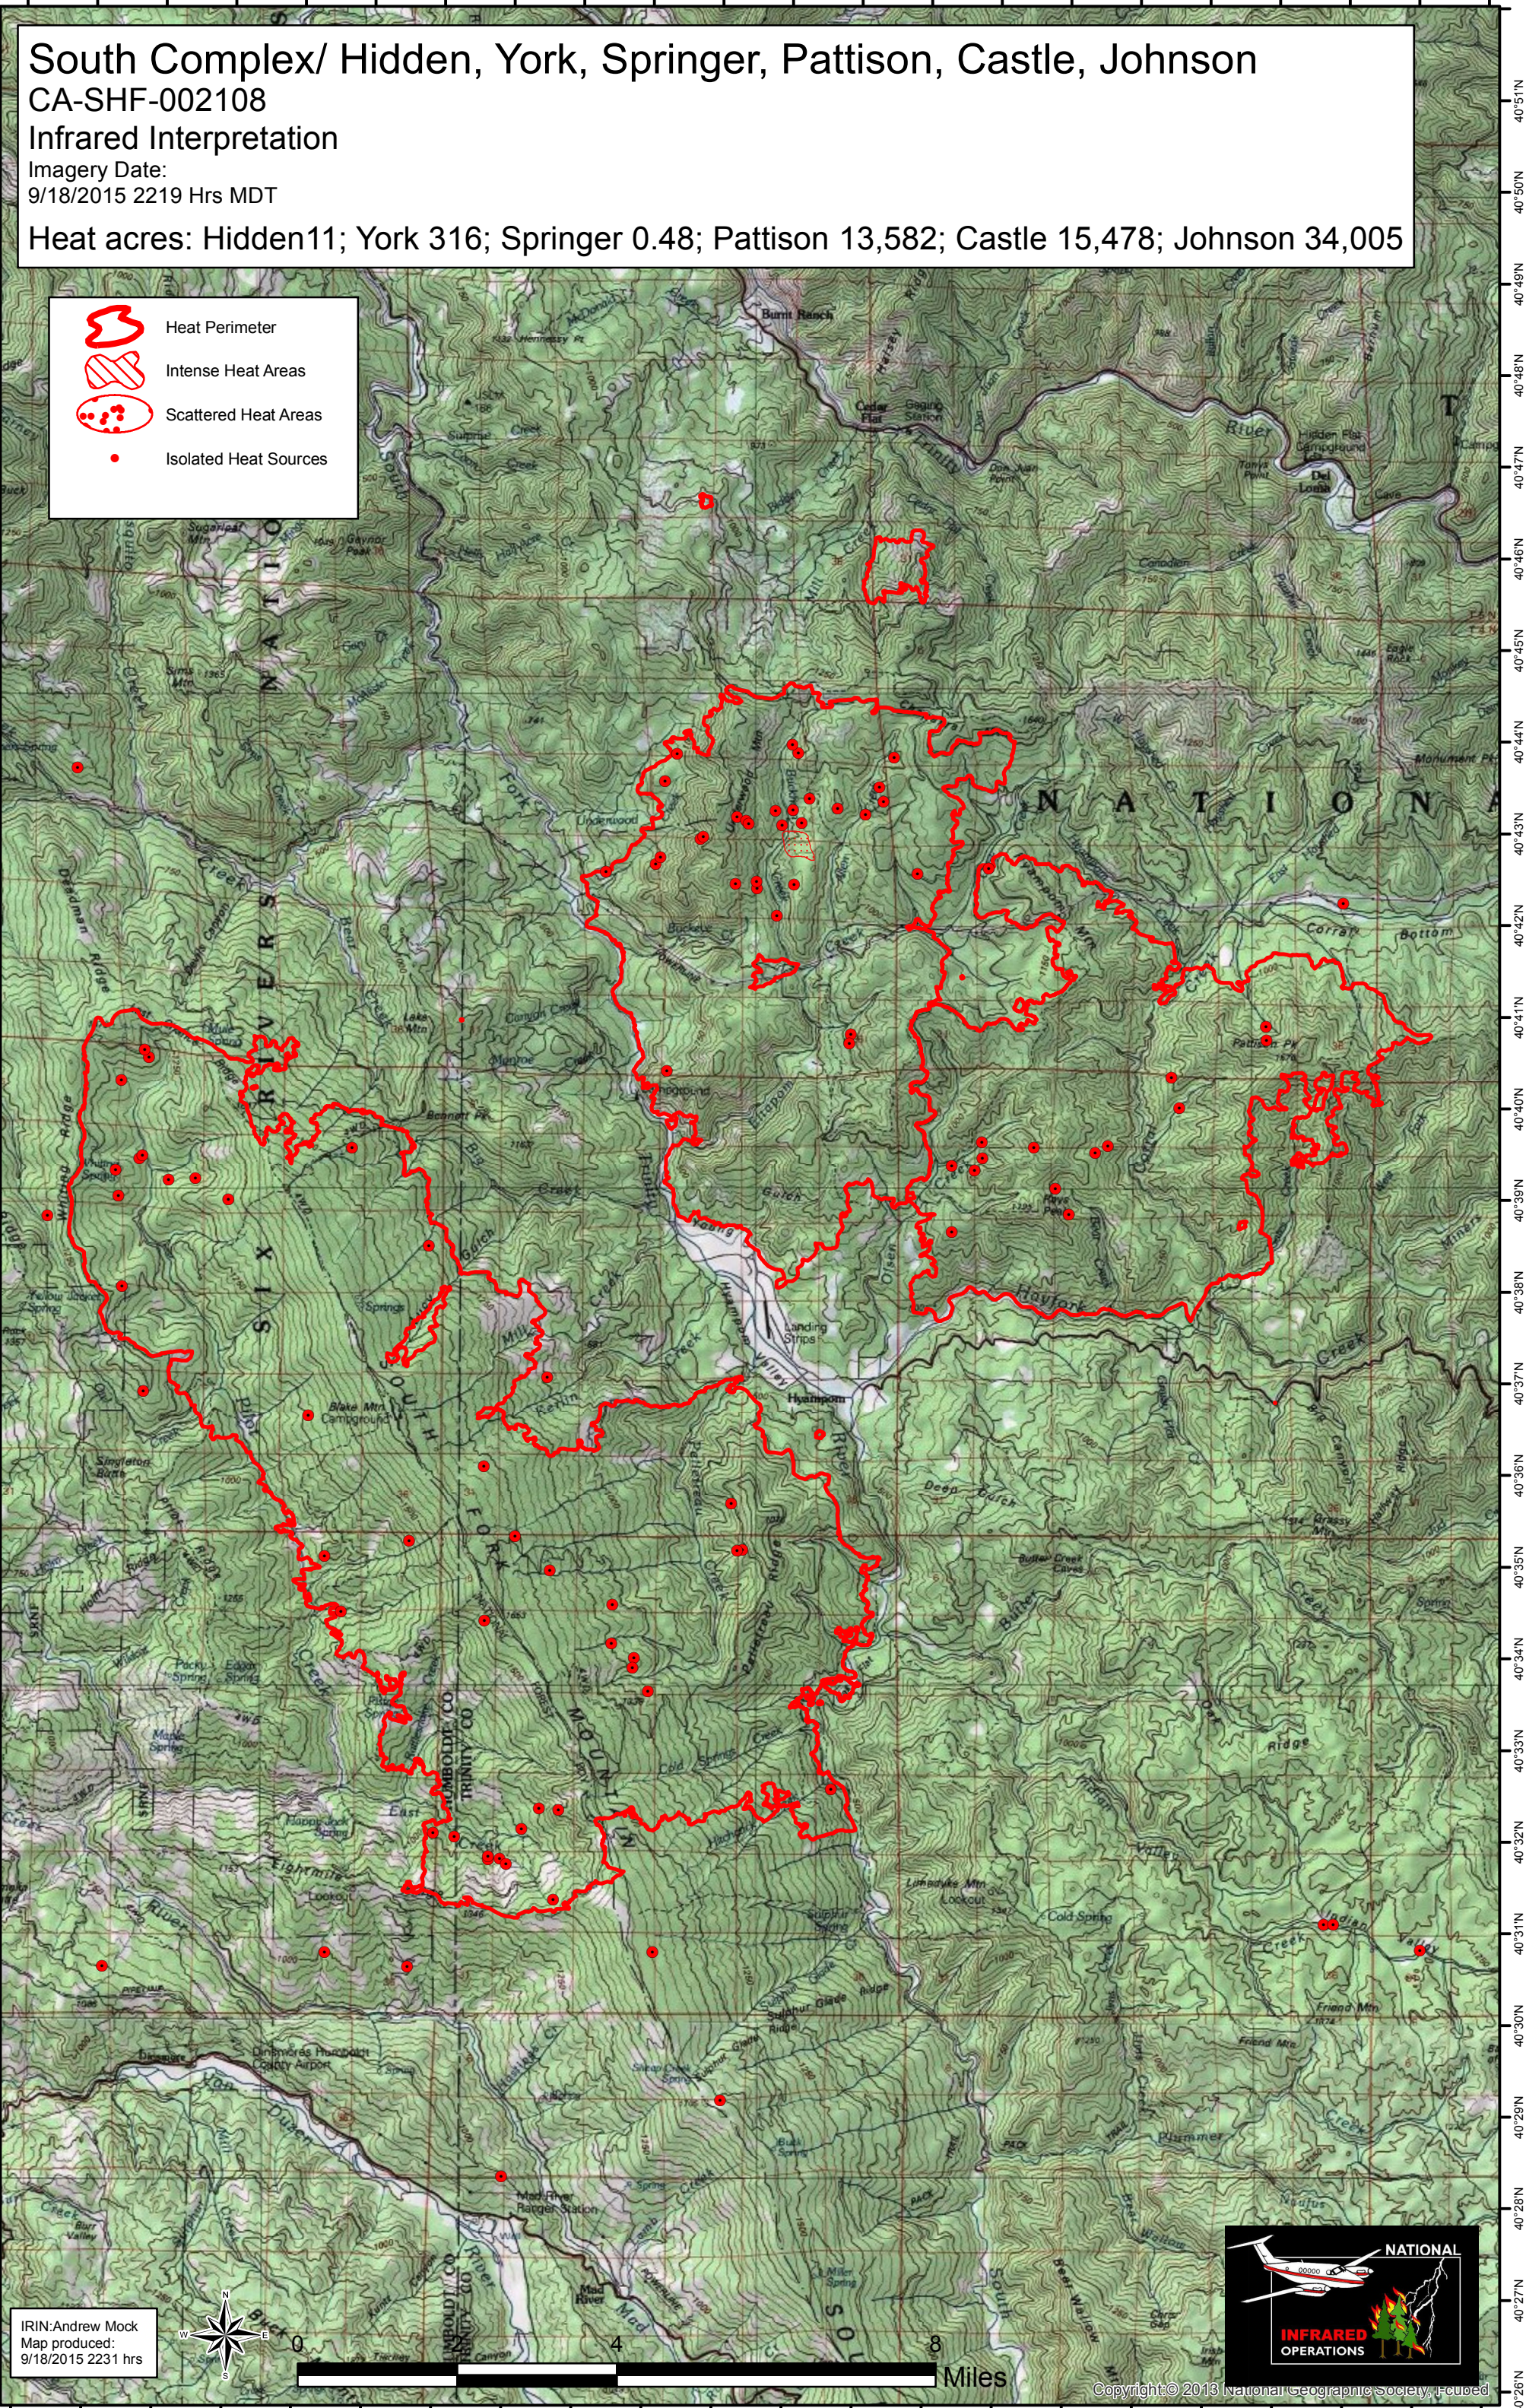

South Complex/ Hidden, York, Springer, Pattison, Castle, Johnson

CA-SHF-002108

Infrared Interpretation

Imagery Date:

9/18/2015 2219 Hrs MDT

Heat acres: Hidden11; York 316; Springer 0.48; Pattison 13,582; Castle 15,478; Johnson 34,005

-  Heat Perimeter
-  Intense Heat Areas
-  Scattered Heat Areas
-  Isolated Heat Sources

IRIN:Andrew Mock
Map produced:
9/18/2015 2231 hrs

Copyright © 2013 National Geographic Society, Inc.