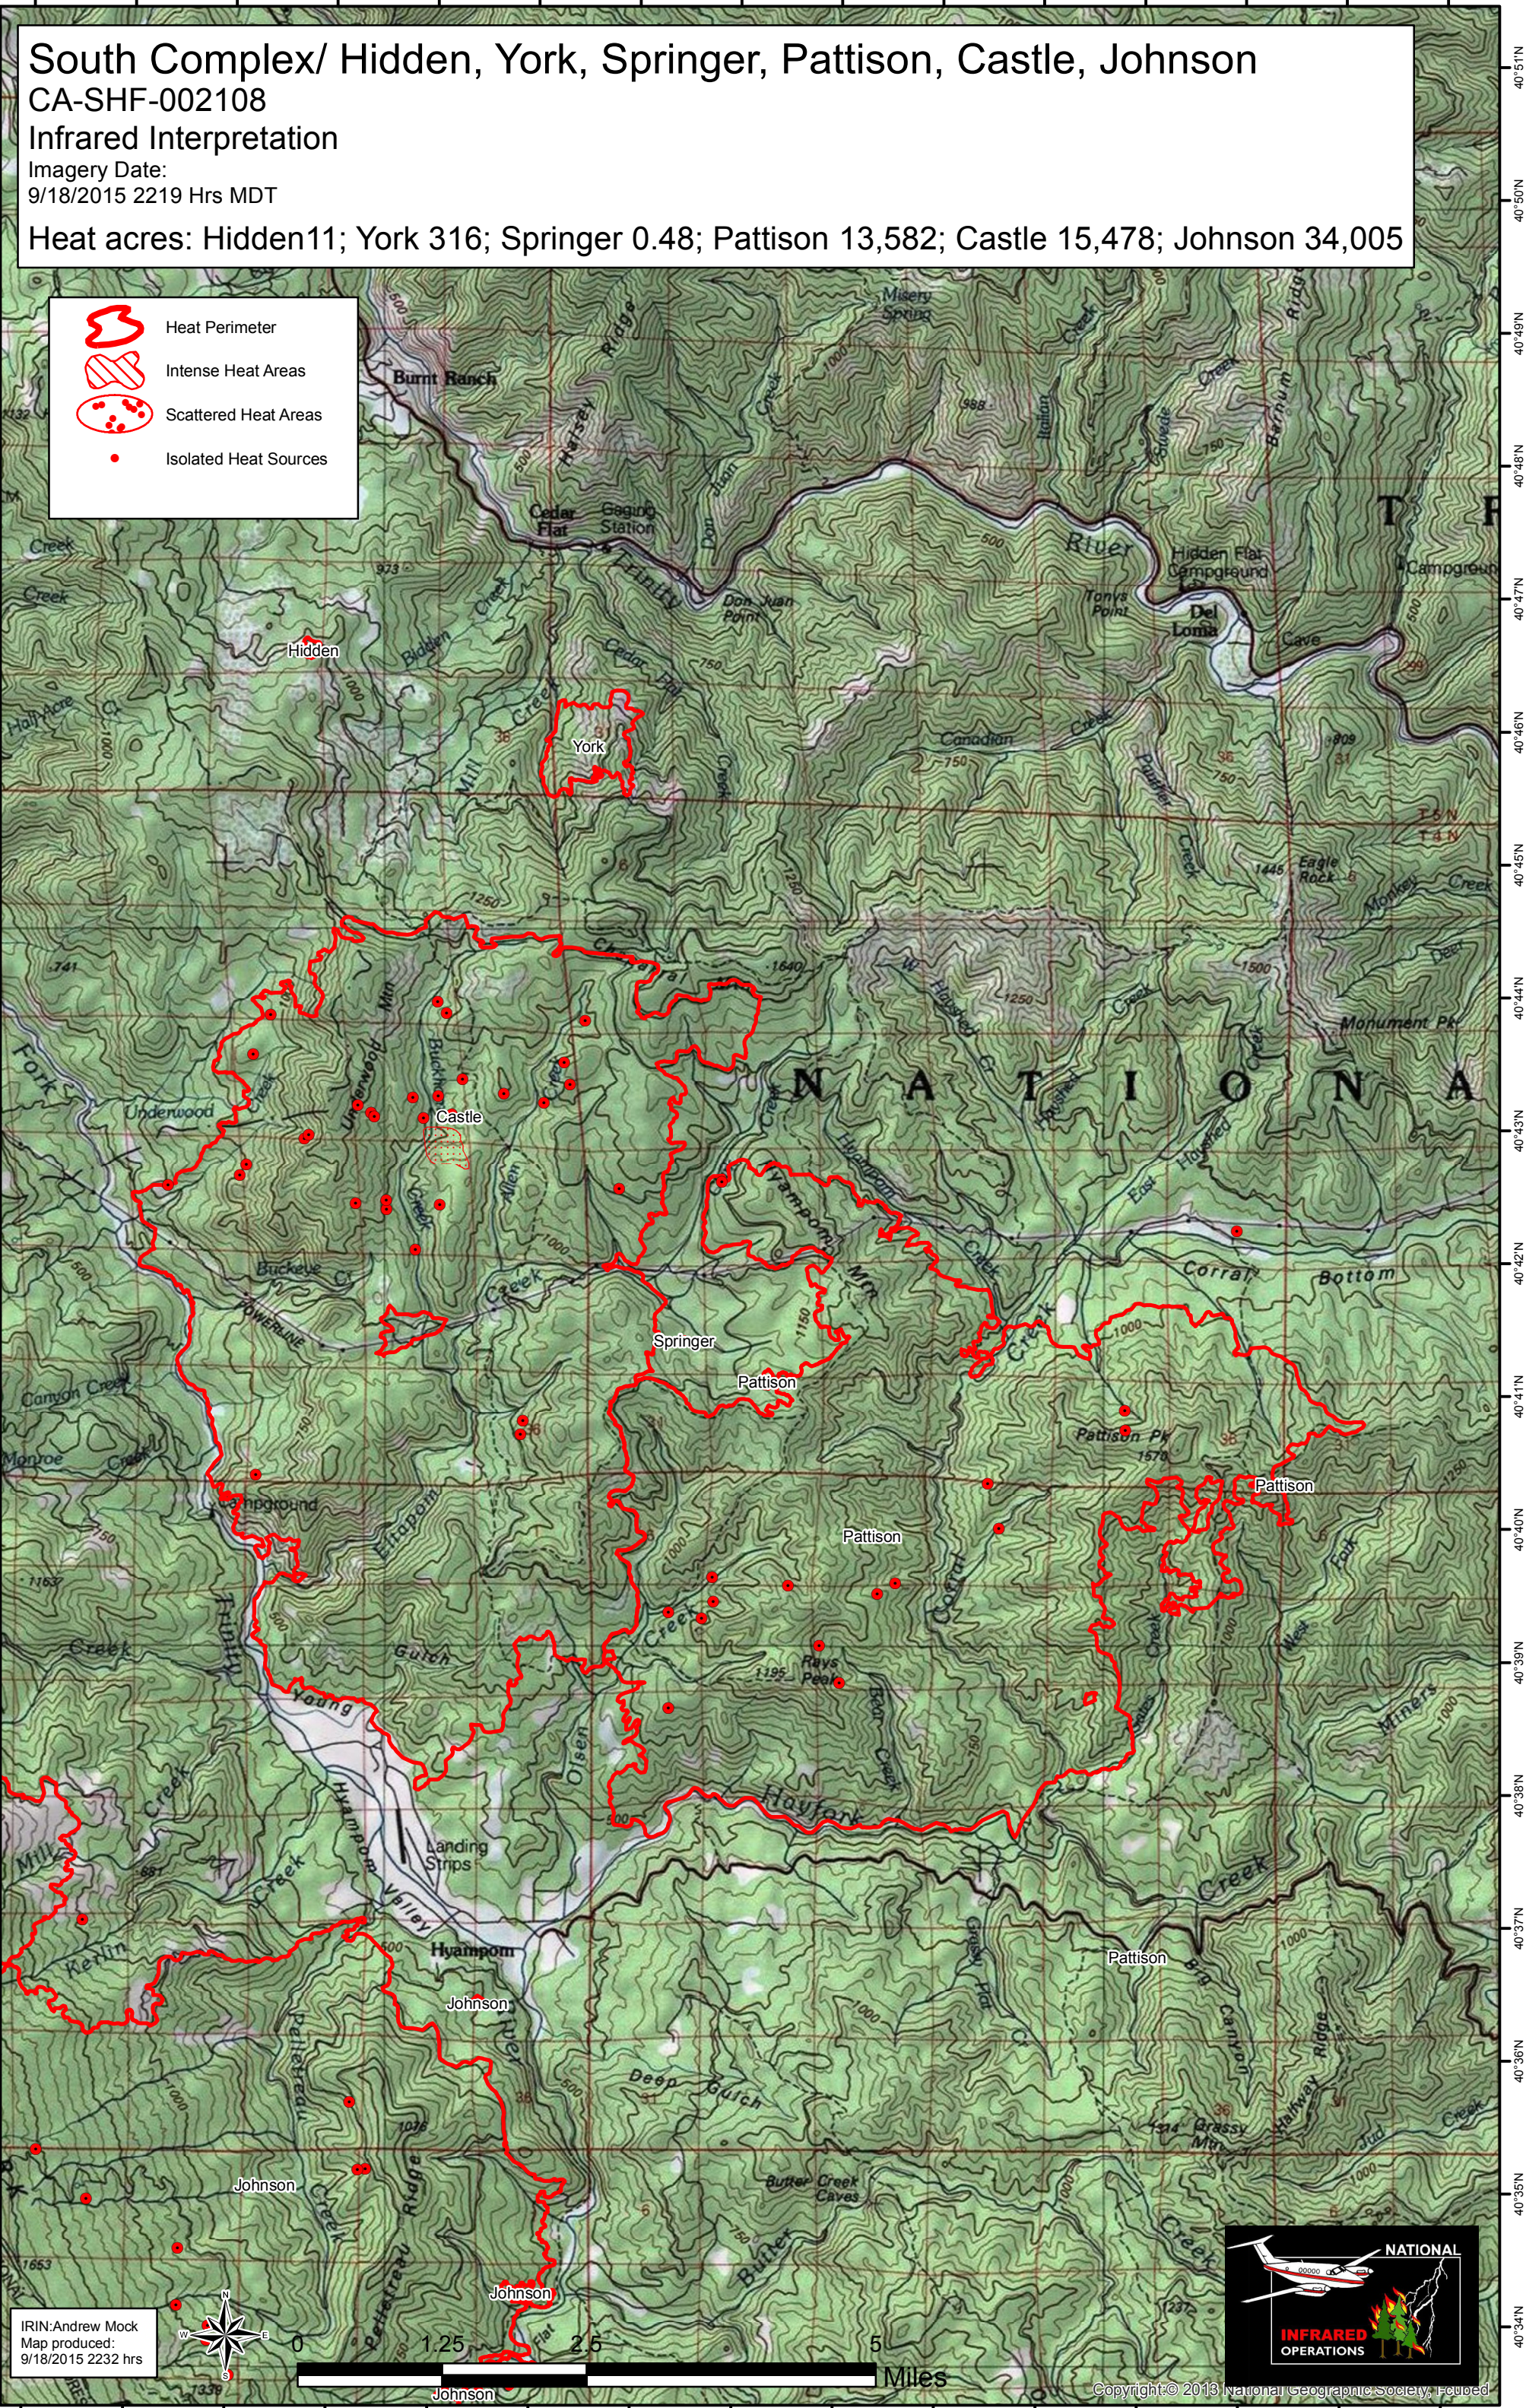

South Complex/ Hidden, York, Springer, Pattison, Castle, Johnson

CA-SHF-002108

Infrared Interpretation

Imagery Date:
9/18/2015 2219 Hrs MDT

Heat acres: Hidden 11; York 316; Springer 0.48; Pattison 13,582; Castle 15,478; Johnson 34,005

-  Heat Perimeter
-  Intense Heat Areas
-  Scattered Heat Areas
-  Isolated Heat Sources

IRIN: Andrew Mock
Map produced:
9/18/2015 2232 hrs