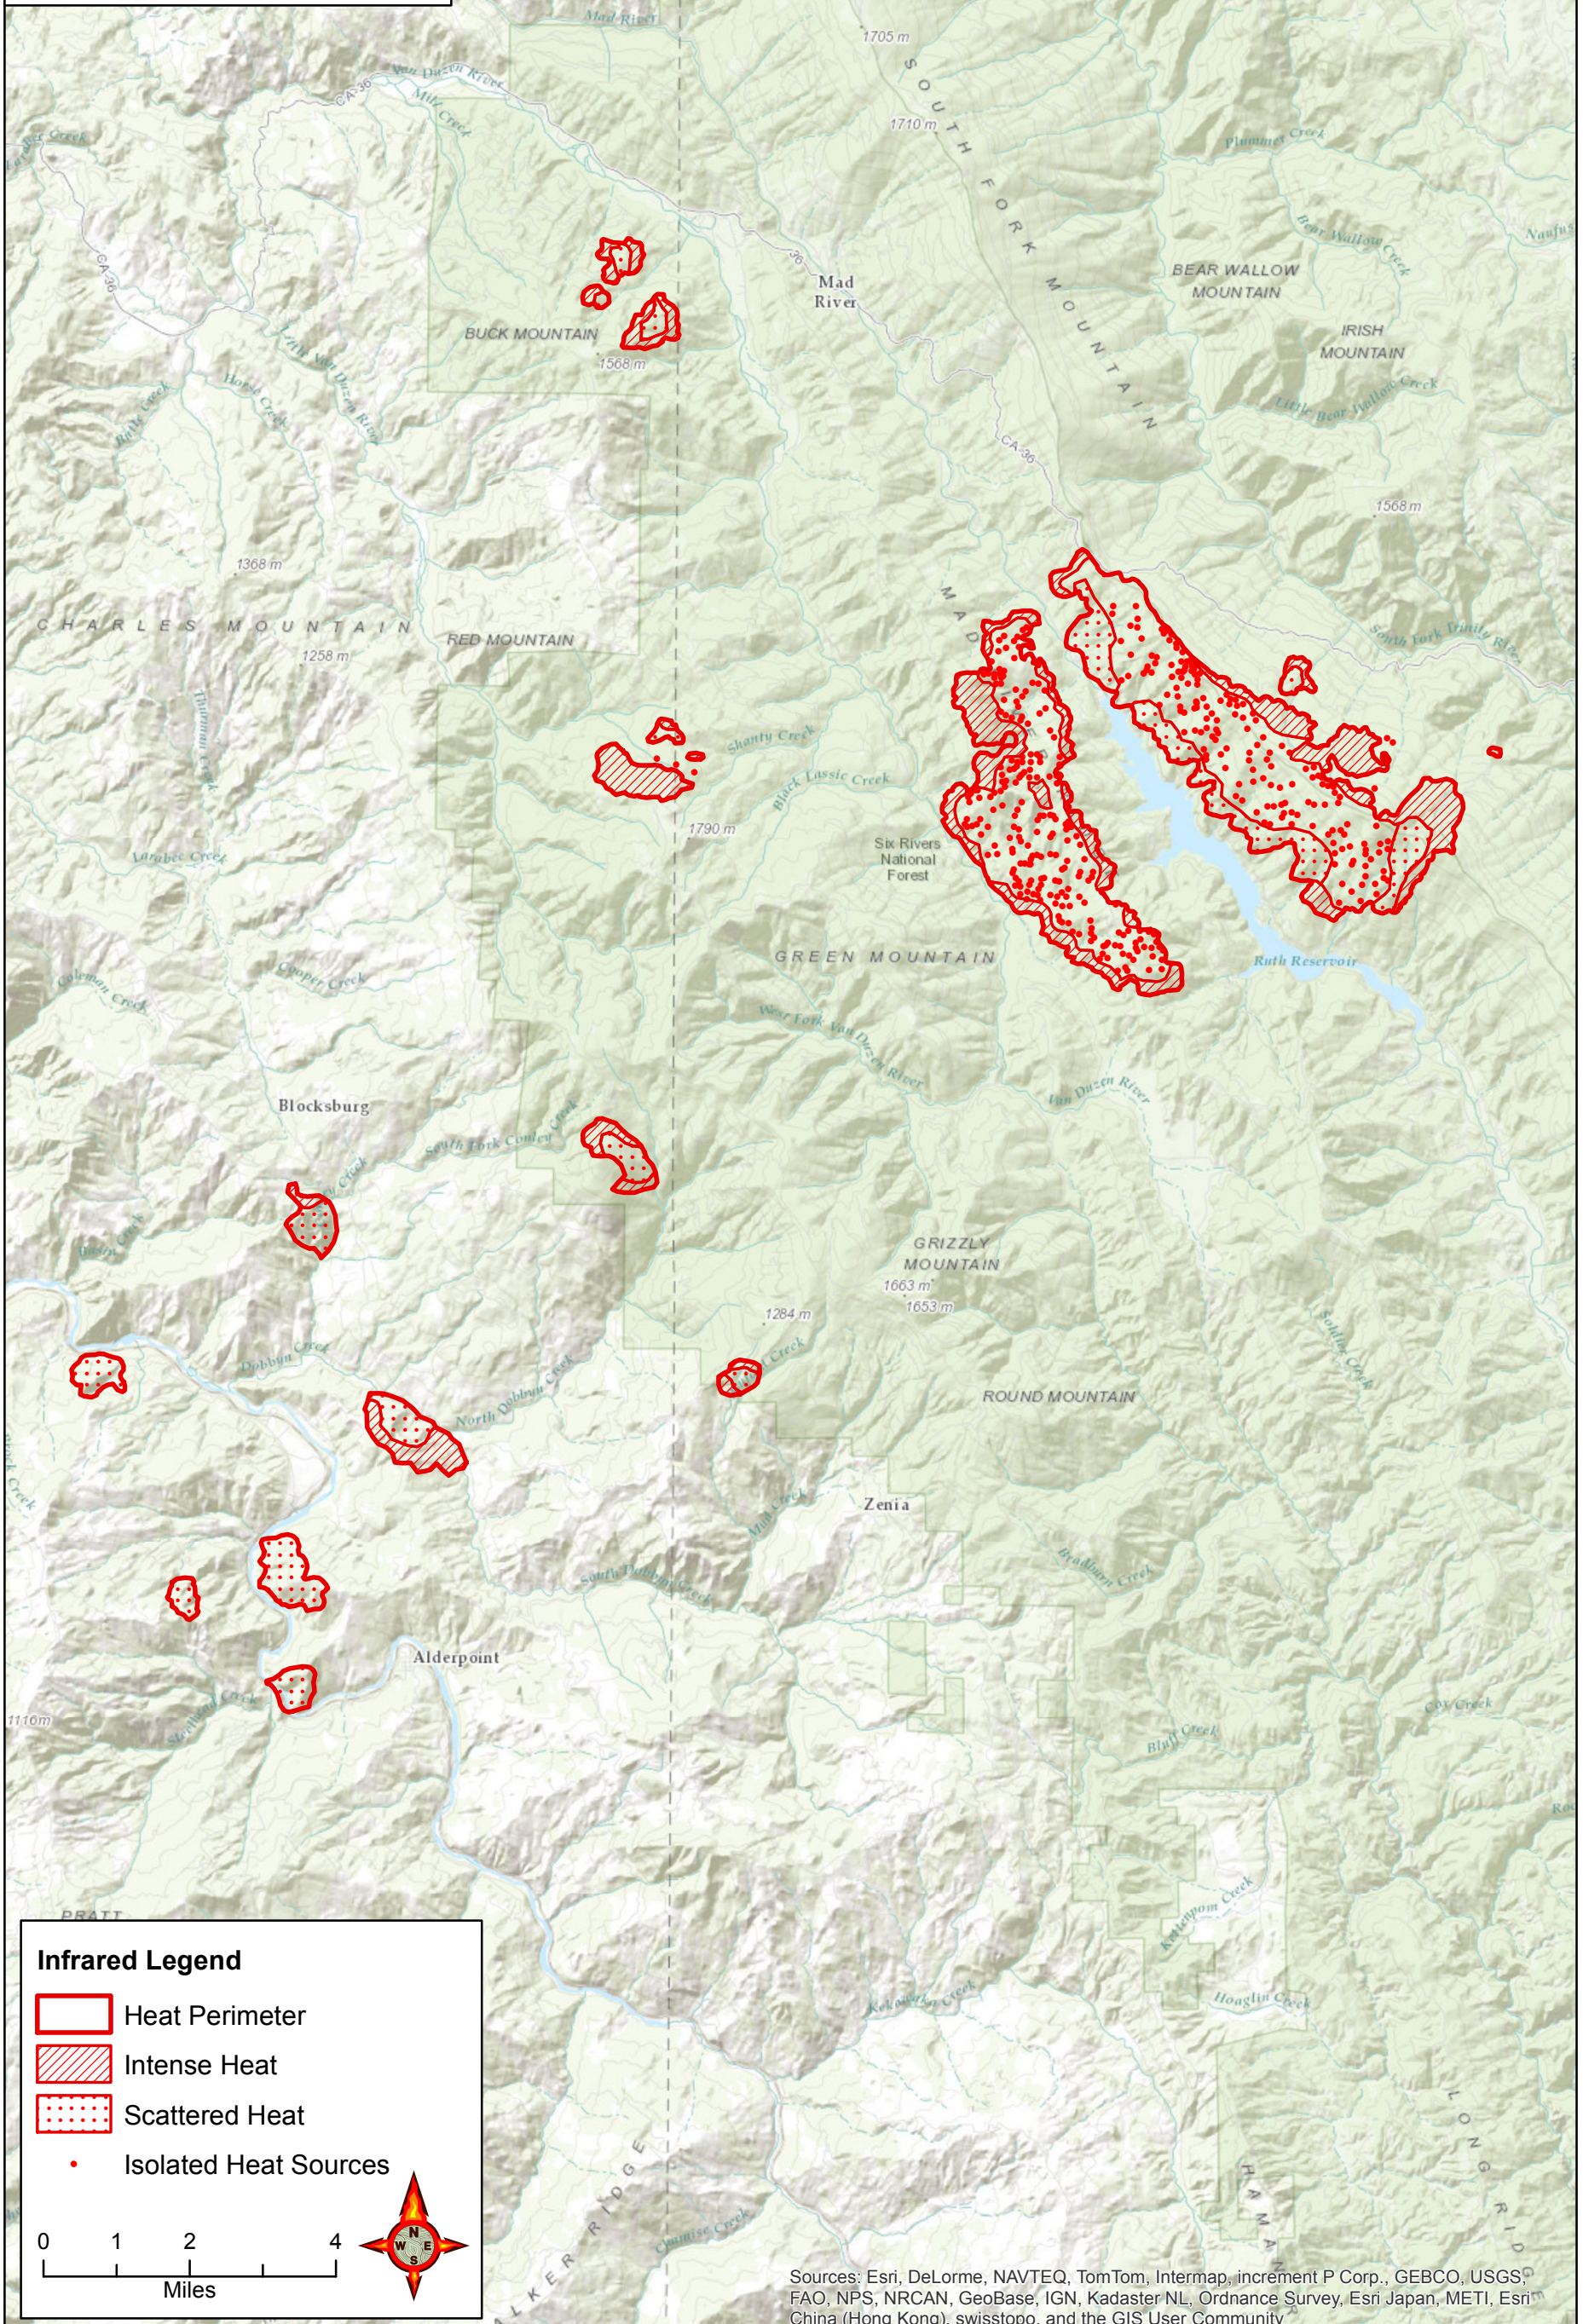

# MAD RIVER COMPLEX CA-SRF-001433

Infrared Interpretation  
Imagery Acquired: 08/02/2015 0145 PDT  
Heat Perimeter: 13,447 acres  
IRIN: Kurt Teuber

## Infrared Legend

-  Heat Perimeter
-  Intense Heat
-  Scattered Heat
-  Isolated Heat Sources

Sources: Esri, DeLorme, NAVTEQ, TomTom, Intermap, increment P Corp., GEBCO, USGS, FAO, NPS, NRCAN, GeoBase, IGN, Kadaster NL, Ordnance Survey, Esri Japan, METI, Esri China (Hong Kong), swisstopo, and the GIS User Community