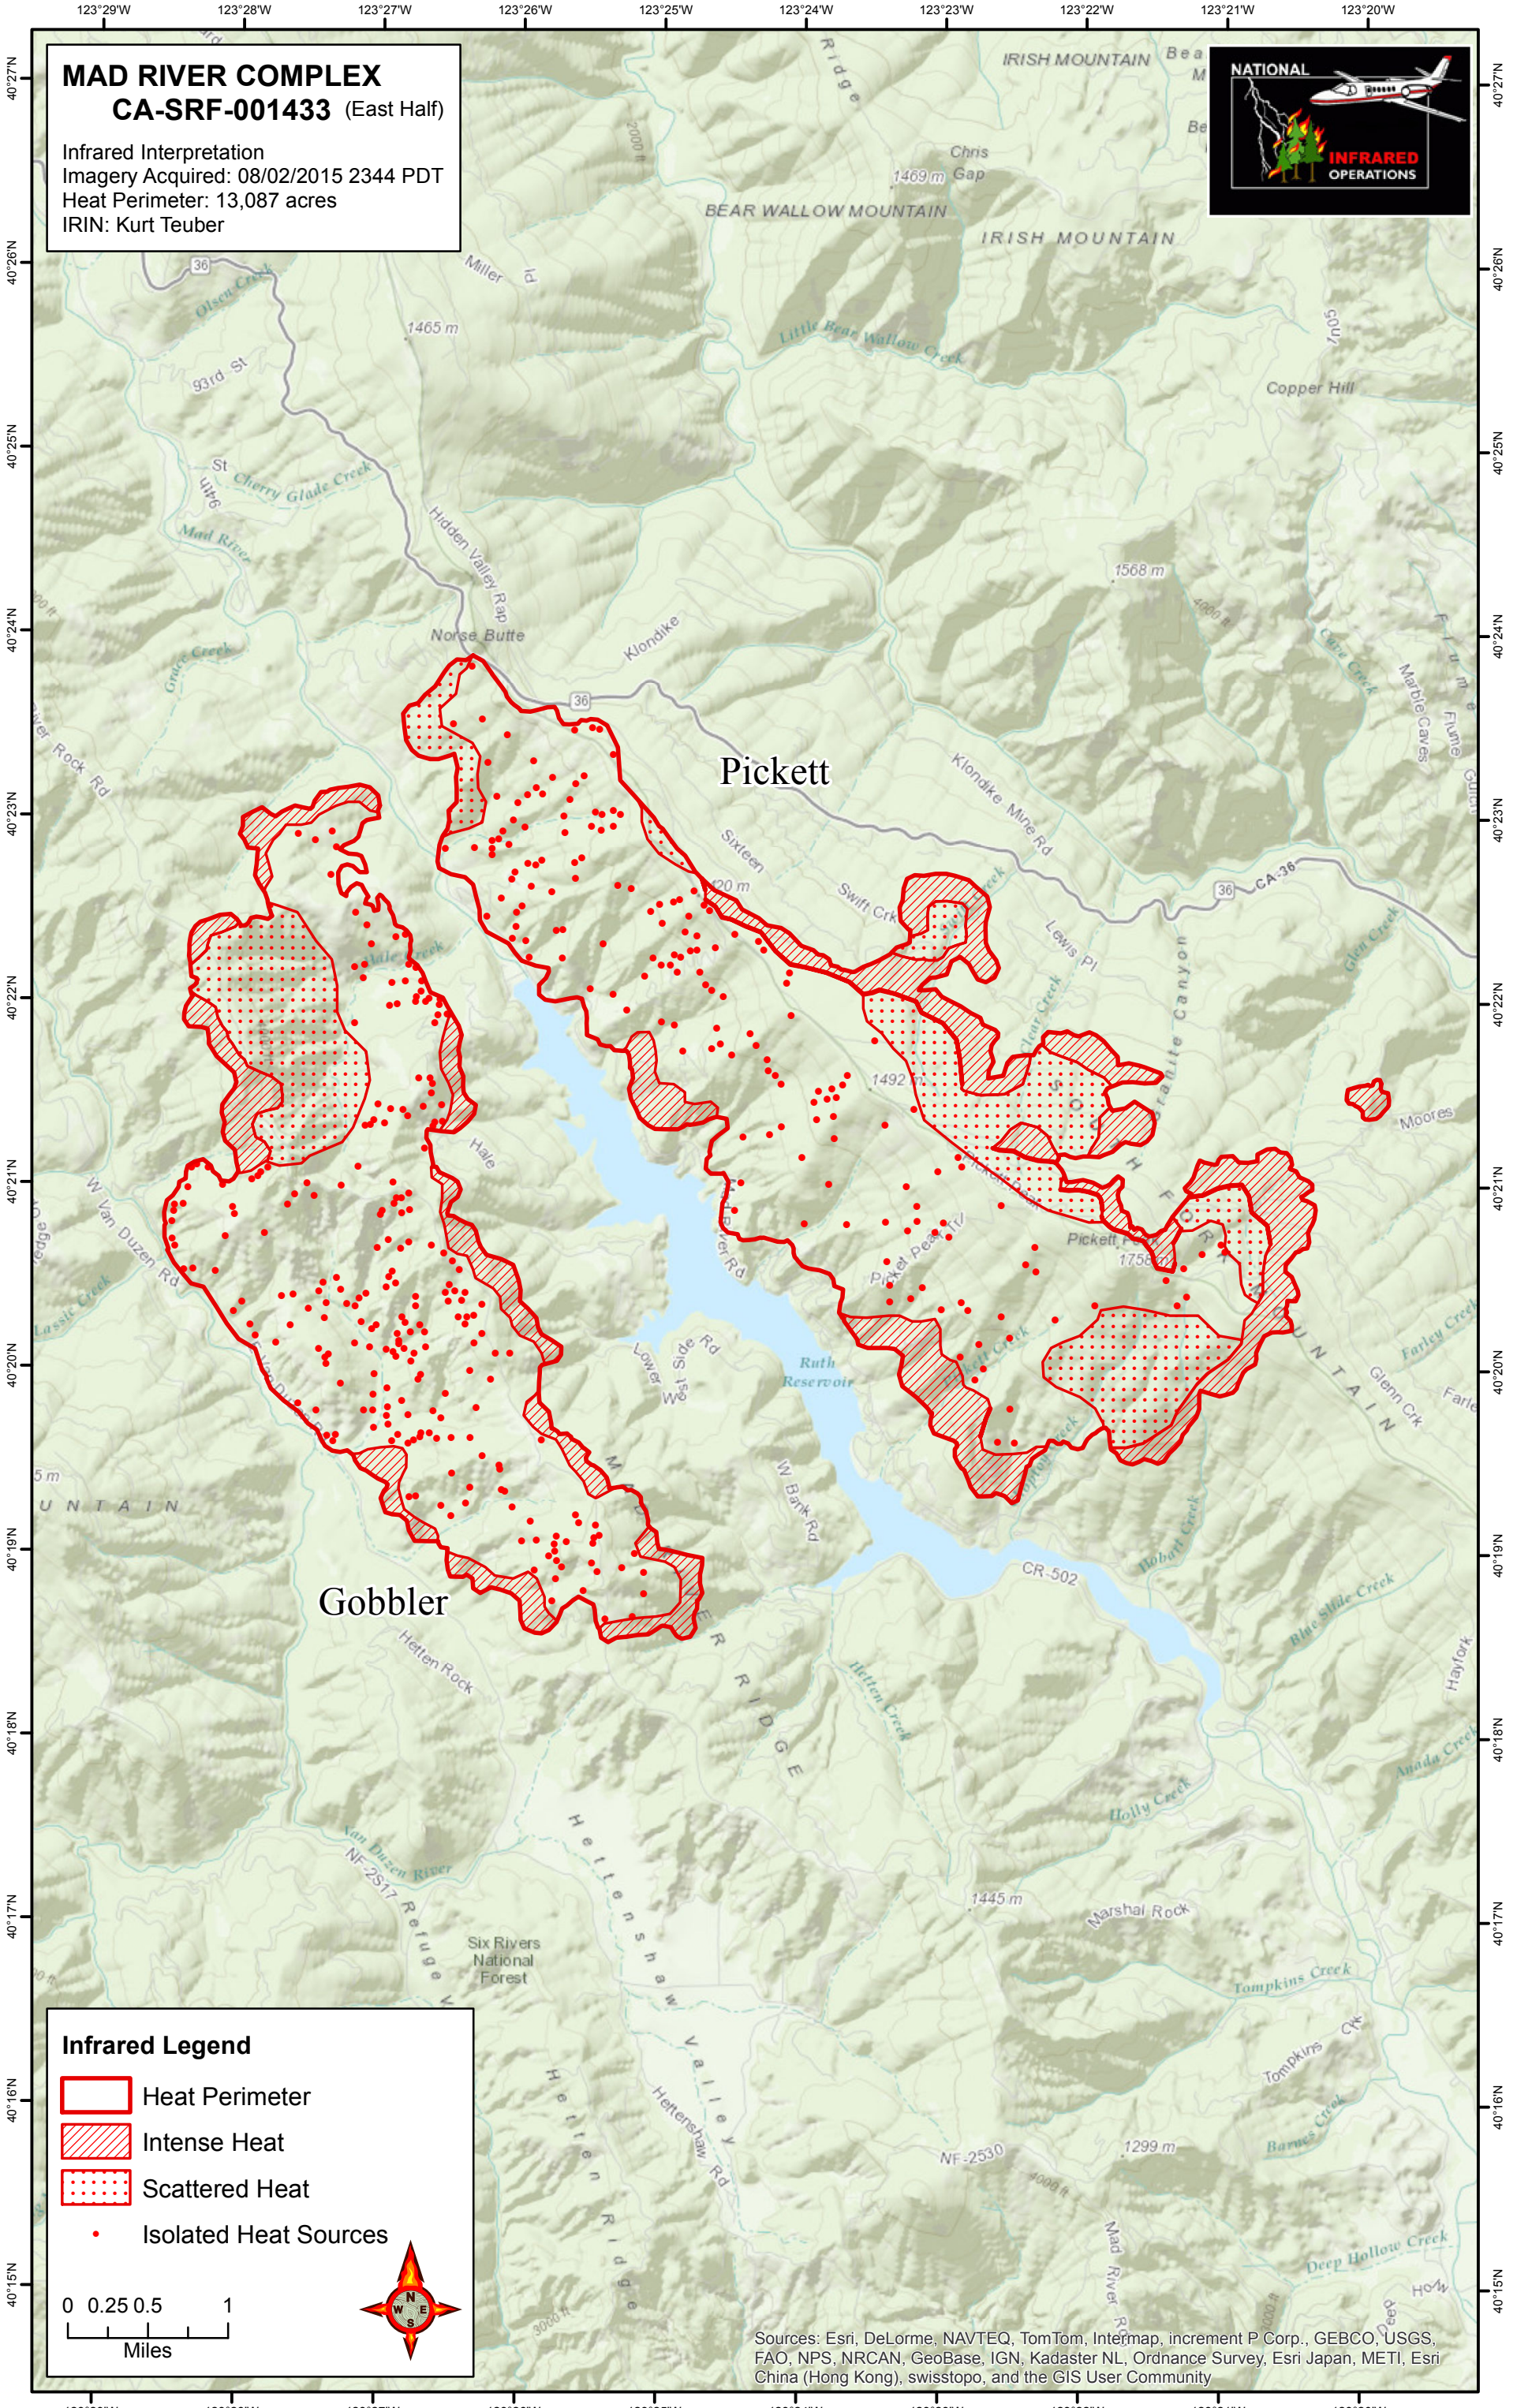

**MAD RIVER COMPLEX**  
**CA-SRF-001433 (East Half)**

Infrared Interpretation  
 Imagery Acquired: 08/02/2015 2344 PDT  
 Heat Perimeter: 13,087 acres  
 IRIN: Kurt Teuber

**Infrared Legend**

-  Heat Perimeter
-  Intense Heat
-  Scattered Heat
-  Isolated Heat Sources

Sources: Esri, DeLorme, NAVTEQ, TomTom, Intermap, increment P Corp., GEBCO, USGS, FAO, NPS, NRCAN, GeoBase, IGN, Kadaster NL, Ordnance Survey, Esri Japan, METI, Esri China (Hong Kong), swisstopo, and the GIS User Community