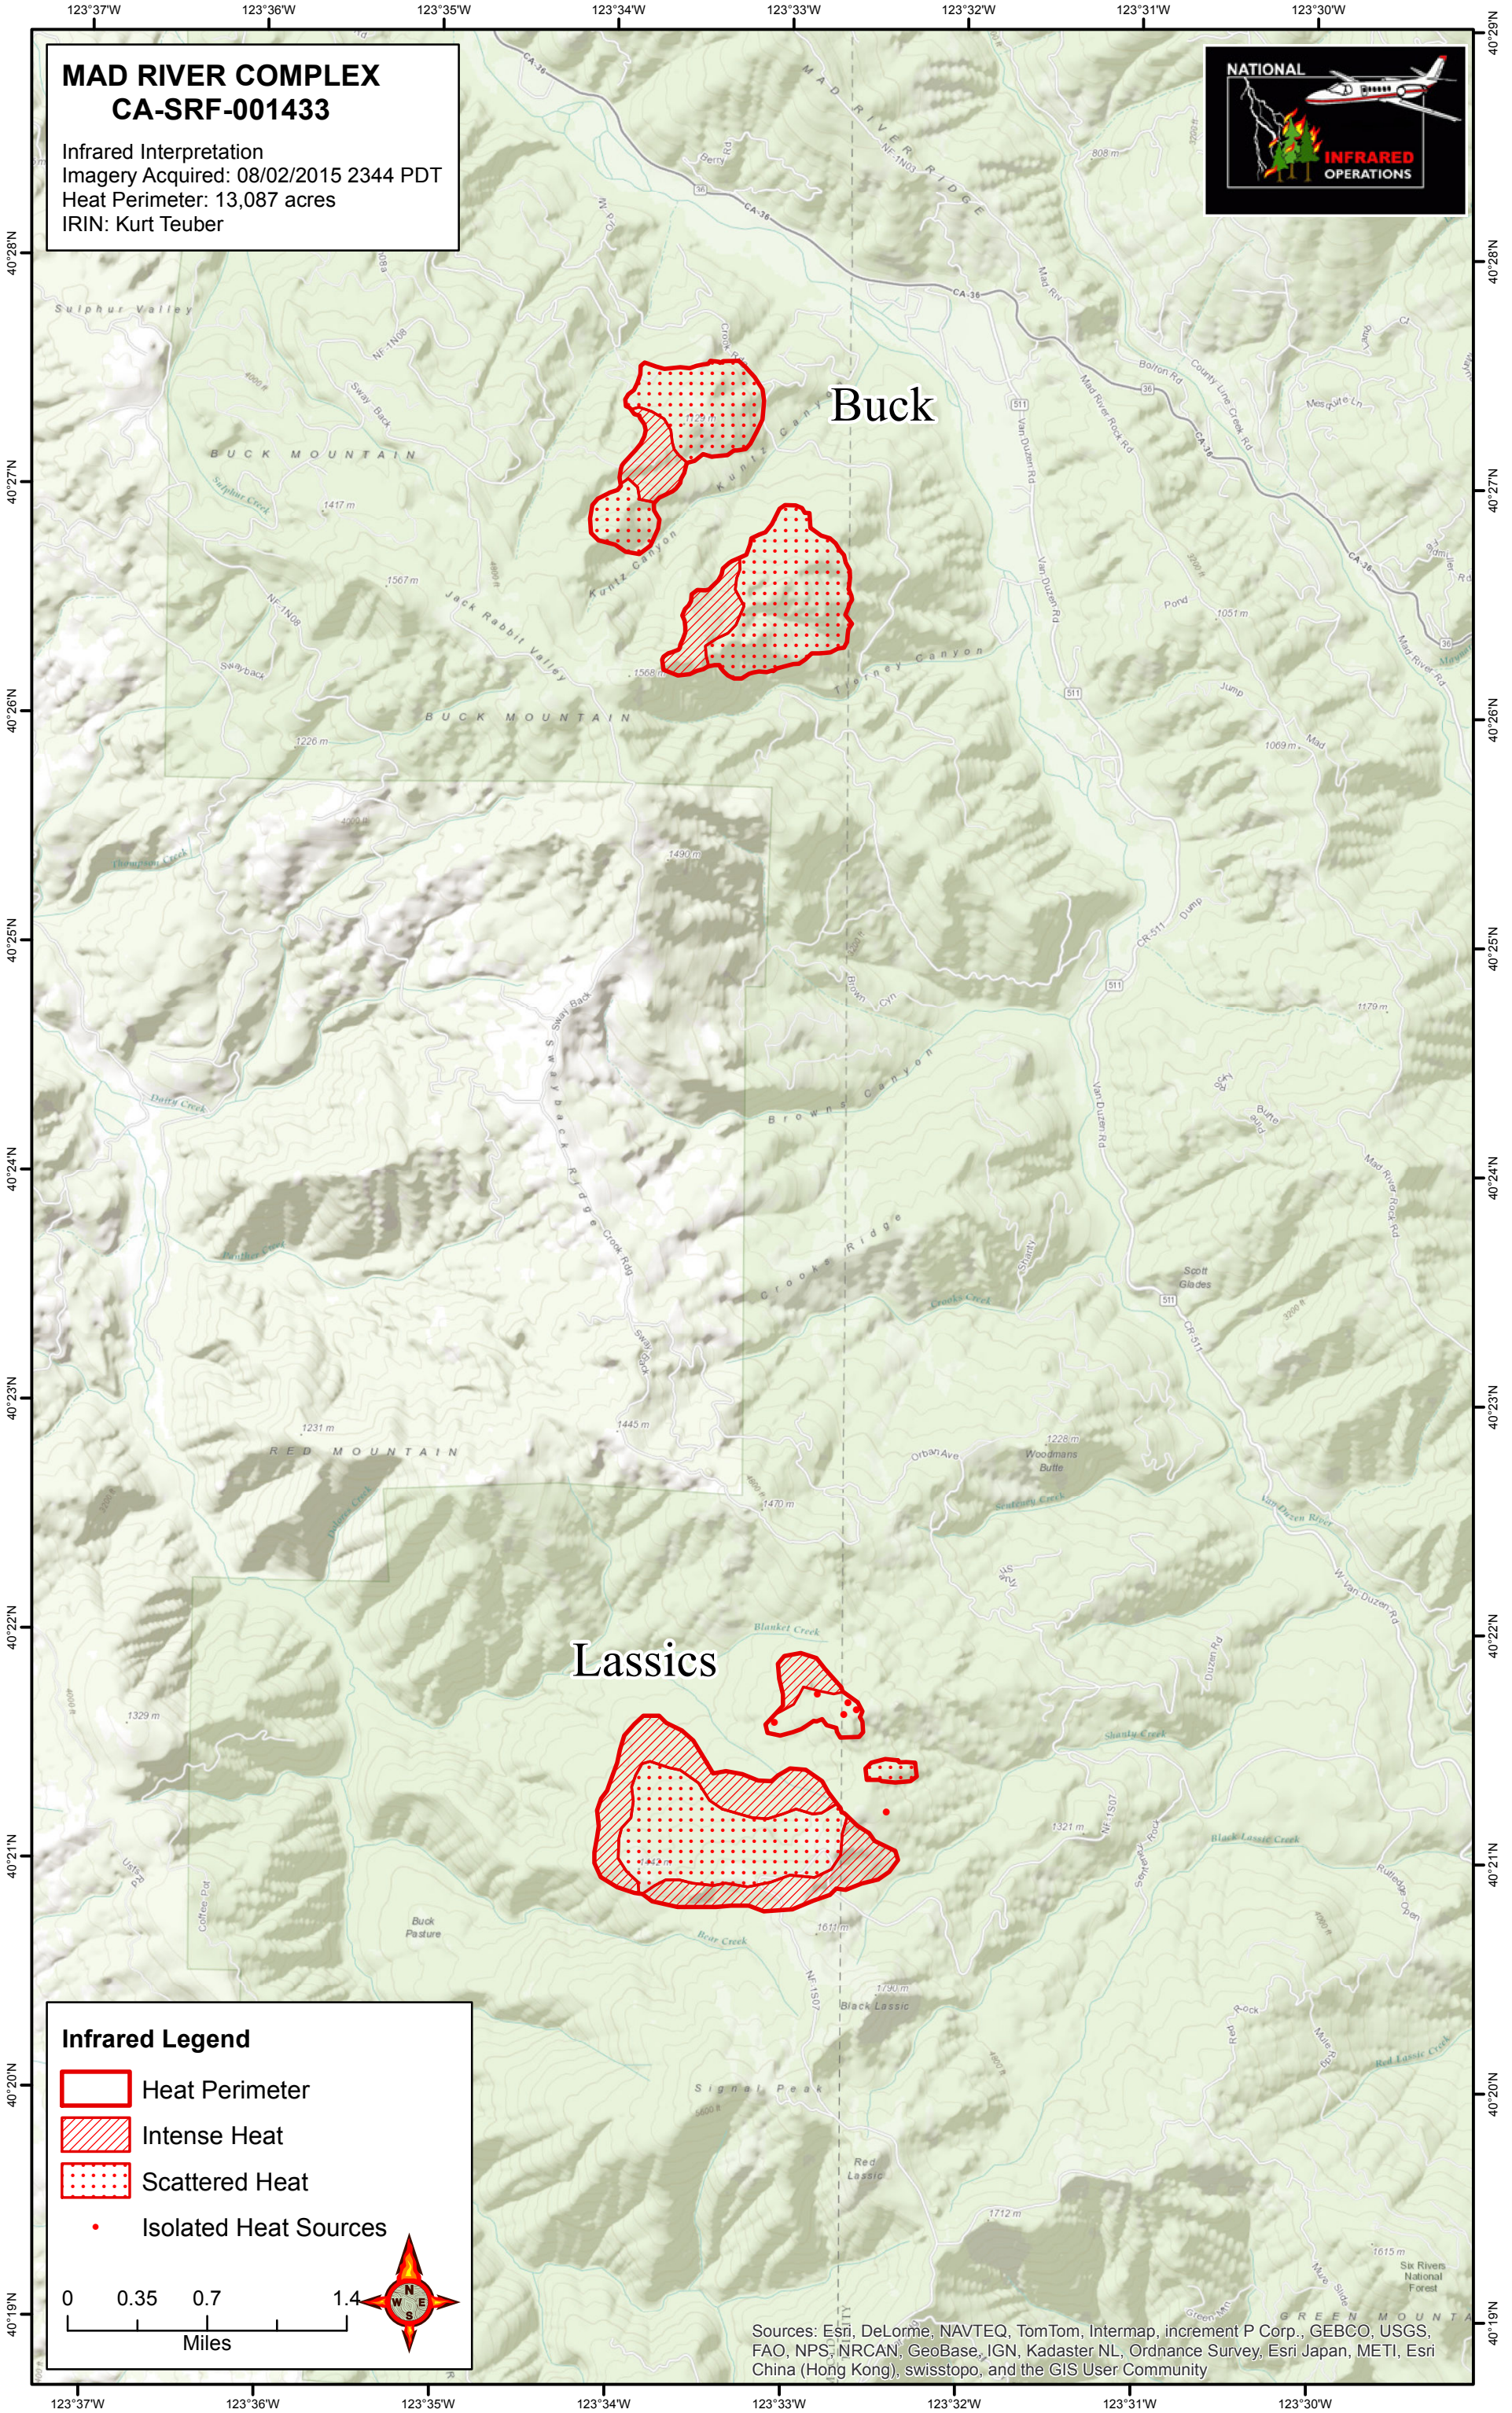

# MAD RIVER COMPLEX CA-SRF-001433

Infrared Interpretation  
Imagery Acquired: 08/02/2015 2344 PDT  
Heat Perimeter: 13,087 acres  
IRIN: Kurt Teuber

## Infrared Legend

- Heat Perimeter
- Intense Heat
- Scattered Heat
- Isolated Heat Sources

Sources: Esri, DeLorme, NAVTEQ, TomTom, Intermap, increment P Corp., GEBCO, USGS, FAO, NPS, NRCAN, GeoBase, IGN, Kadaster NL, Ordnance Survey, Esri Japan, METI, Esri China (Hong Kong), swisstopo, and the GIS User Community