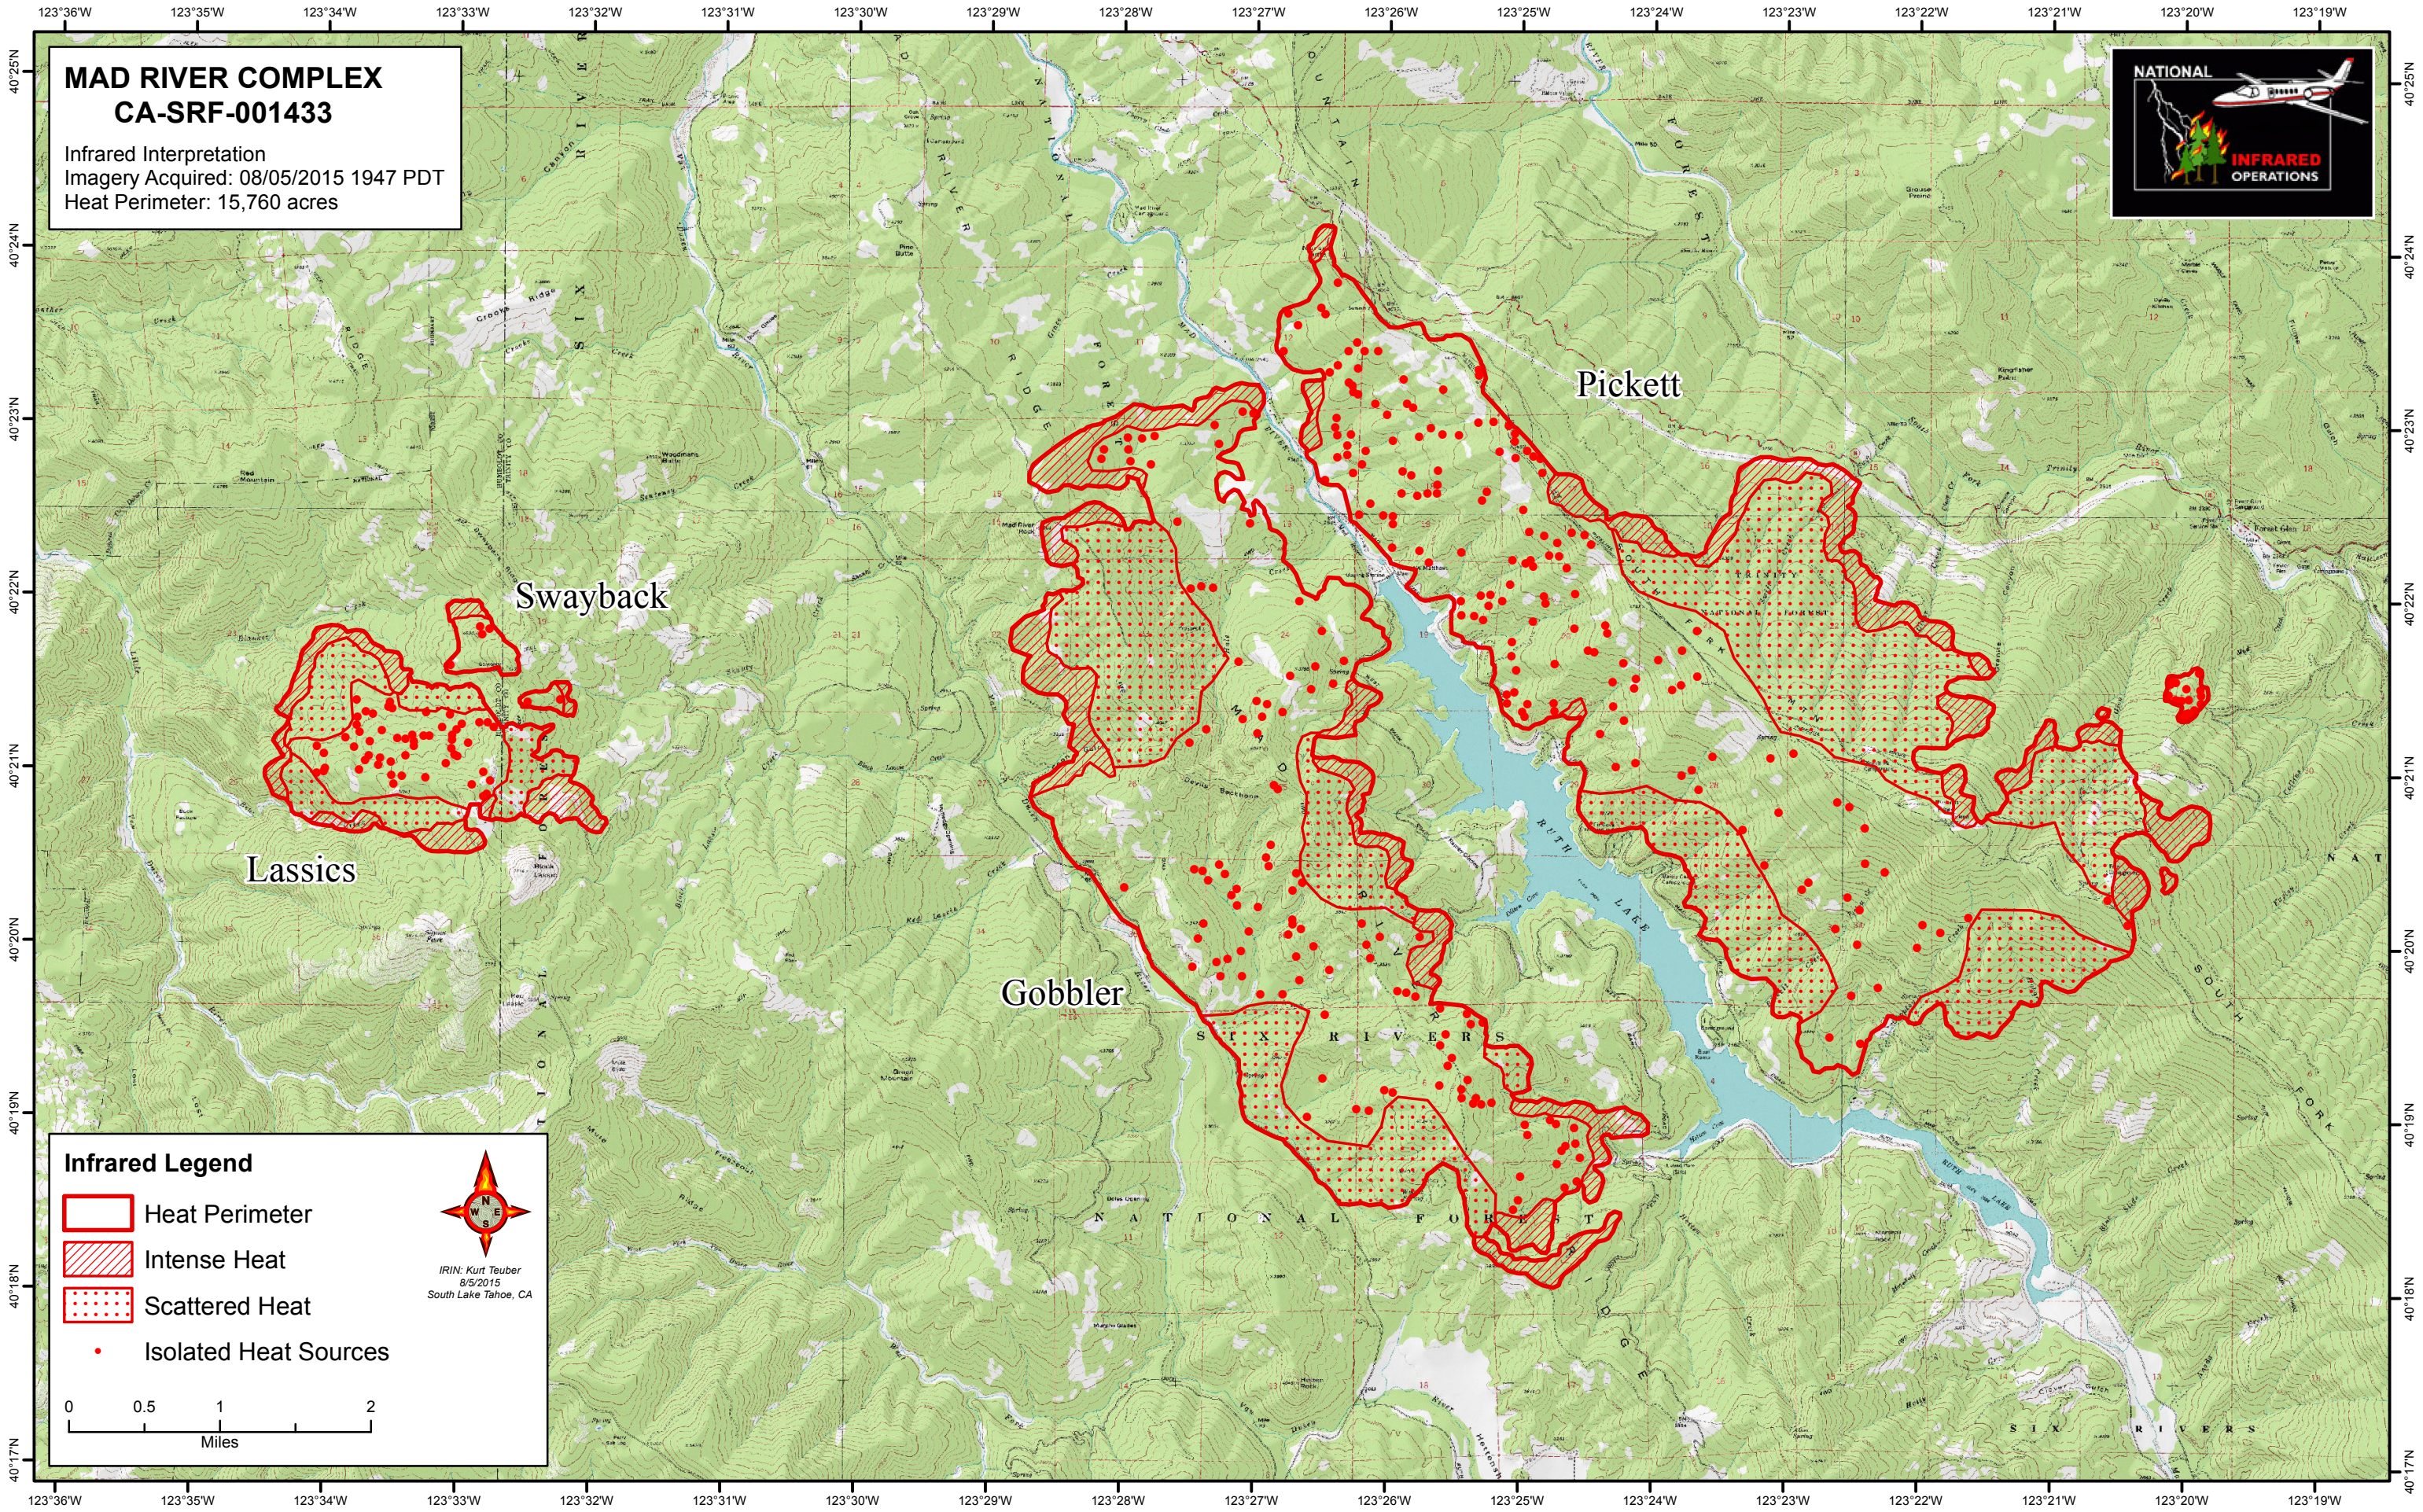

MAD RIVER COMPLEX CA-SRF-001433

Infrared Interpretation
Imagery Acquired: 08/05/2015 1947 PDT
Heat Perimeter: 15,760 acres

Infrared Legend

- Heat Perimeter
- Intense Heat
- Scattered Heat
- Isolated Heat Sources

IRIN: Kurt Teuber
8/5/2015
South Lake Tahoe, CA