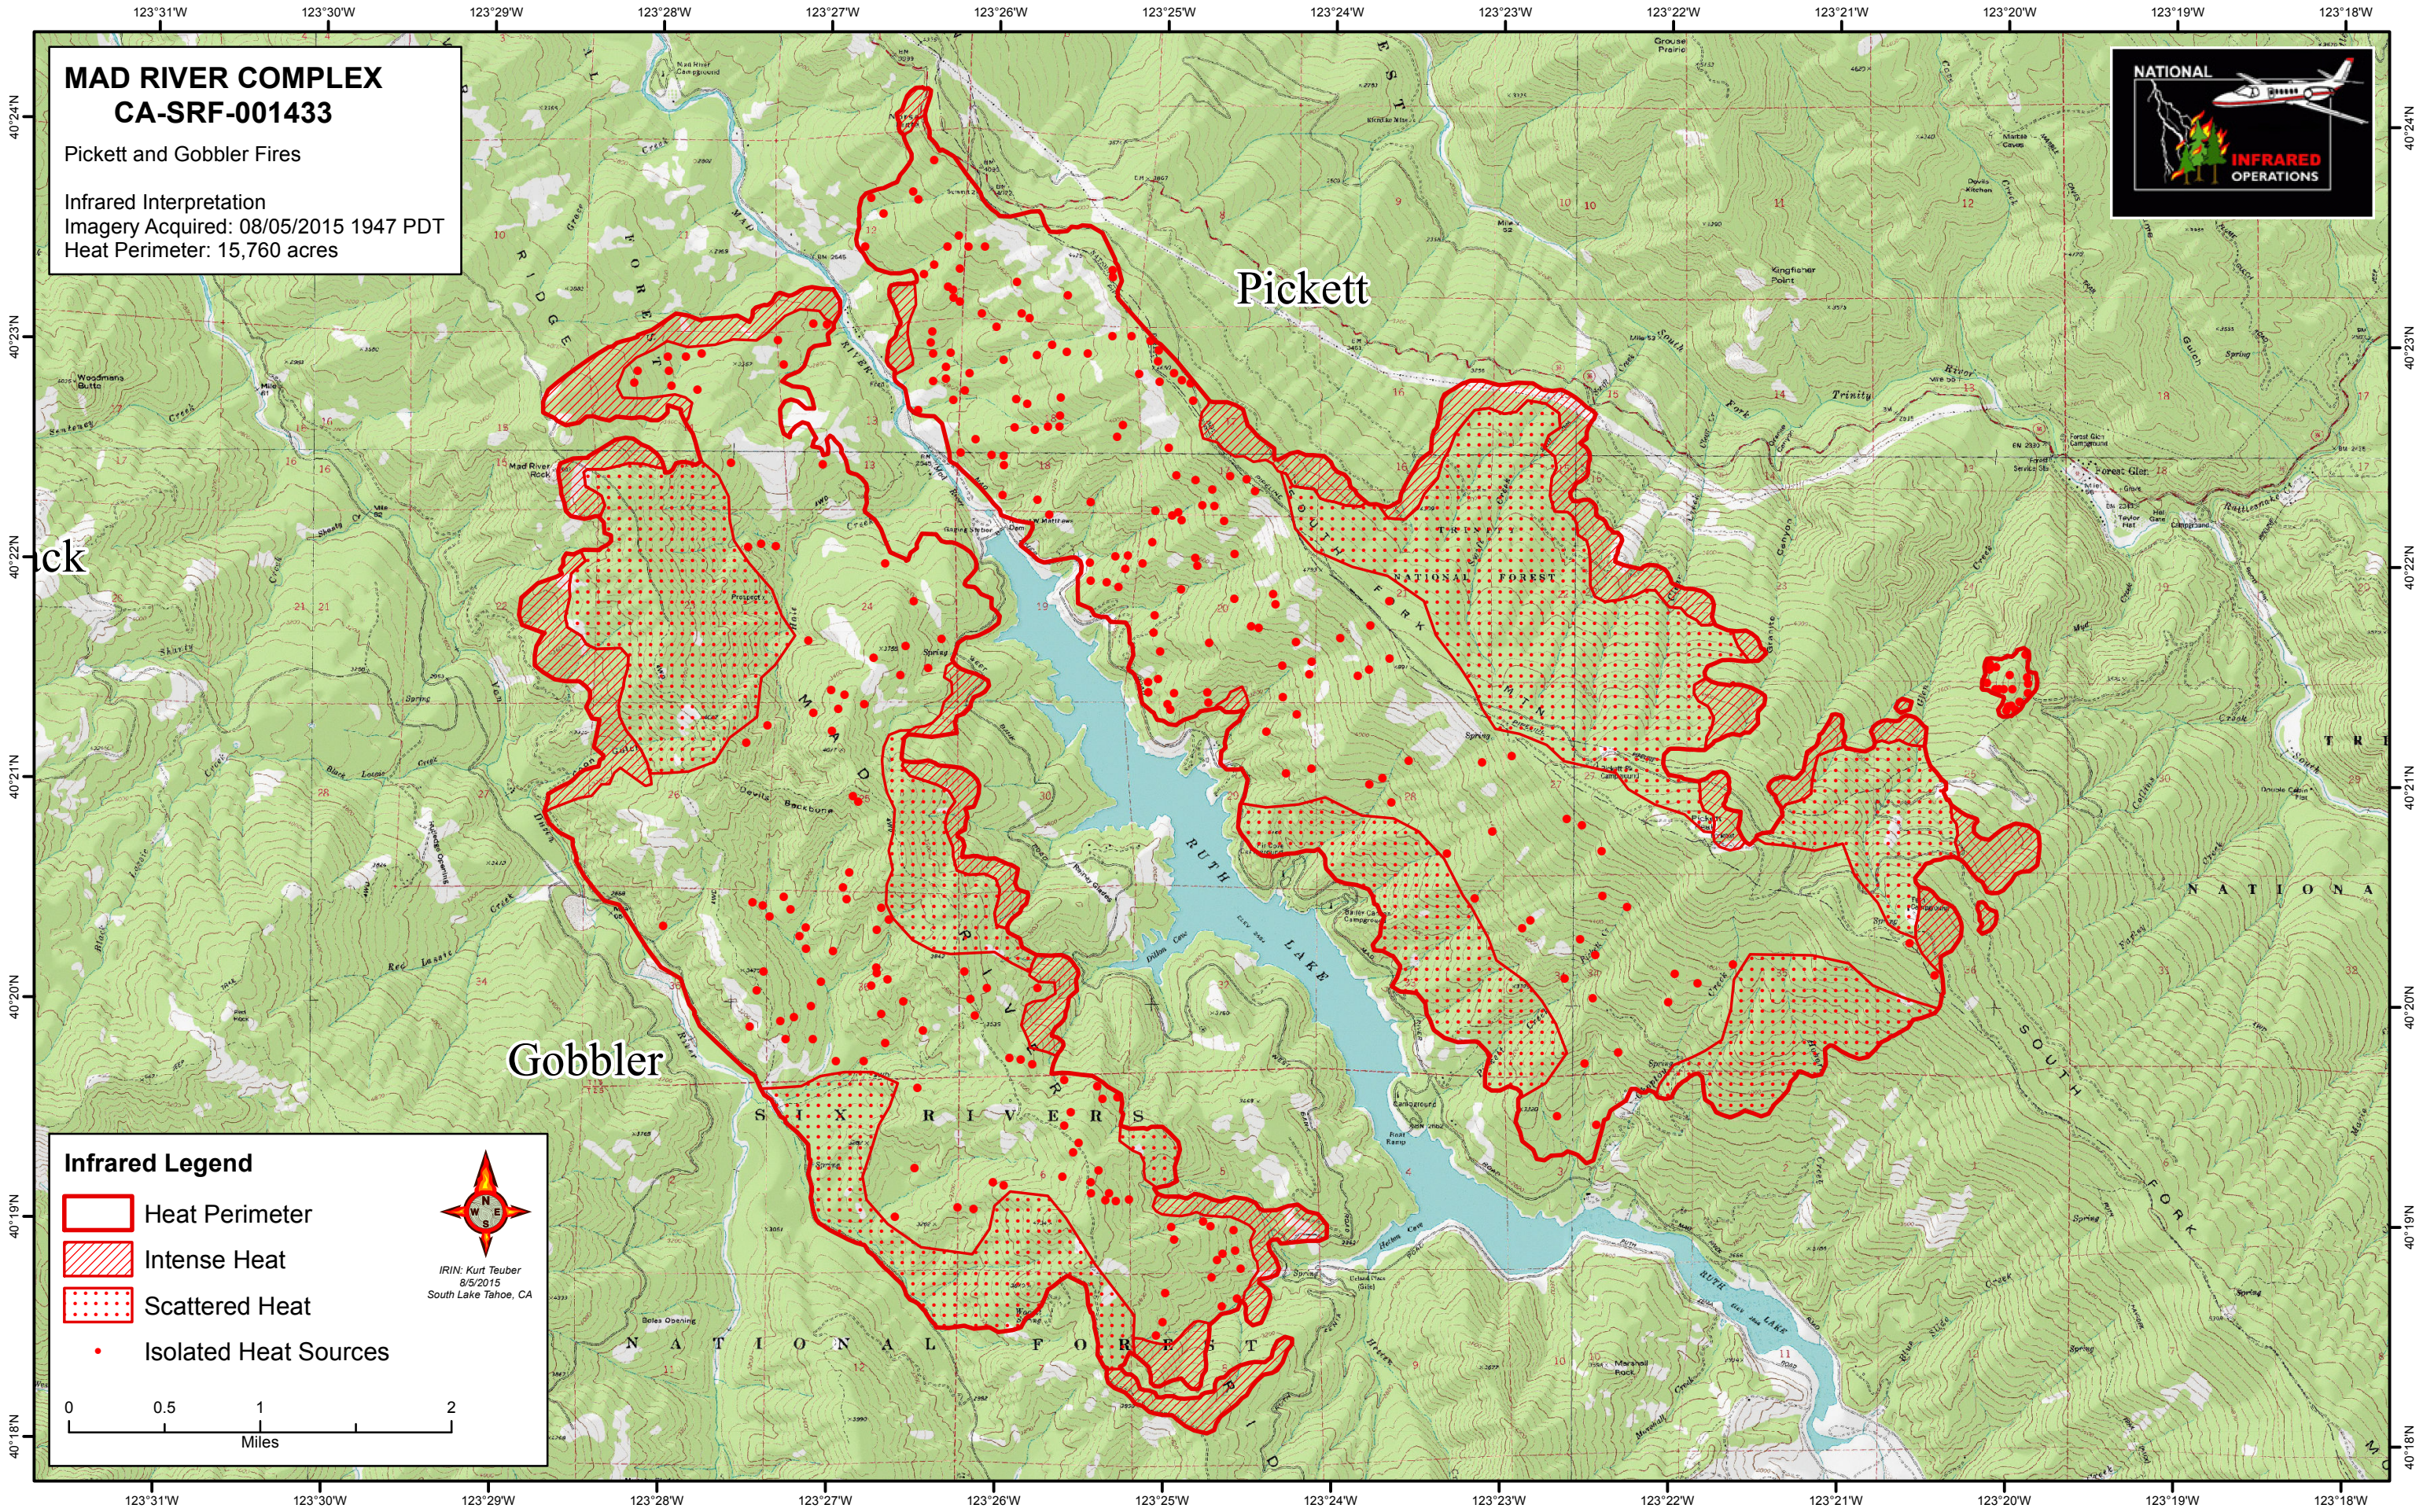

# MAD RIVER COMPLEX CA-SRF-001433

Pickett and Gobbler Fires

Infrared Interpretation  
Imagery Acquired: 08/05/2015 1947 PDT  
Heat Perimeter: 15,760 acres

## Infrared Legend

- Heat Perimeter
- Intense Heat
- Scattered Heat
- Isolated Heat Sources

IRIN: Kurt Teuber  
8/8/2015  
South Lake Tahoe, CA