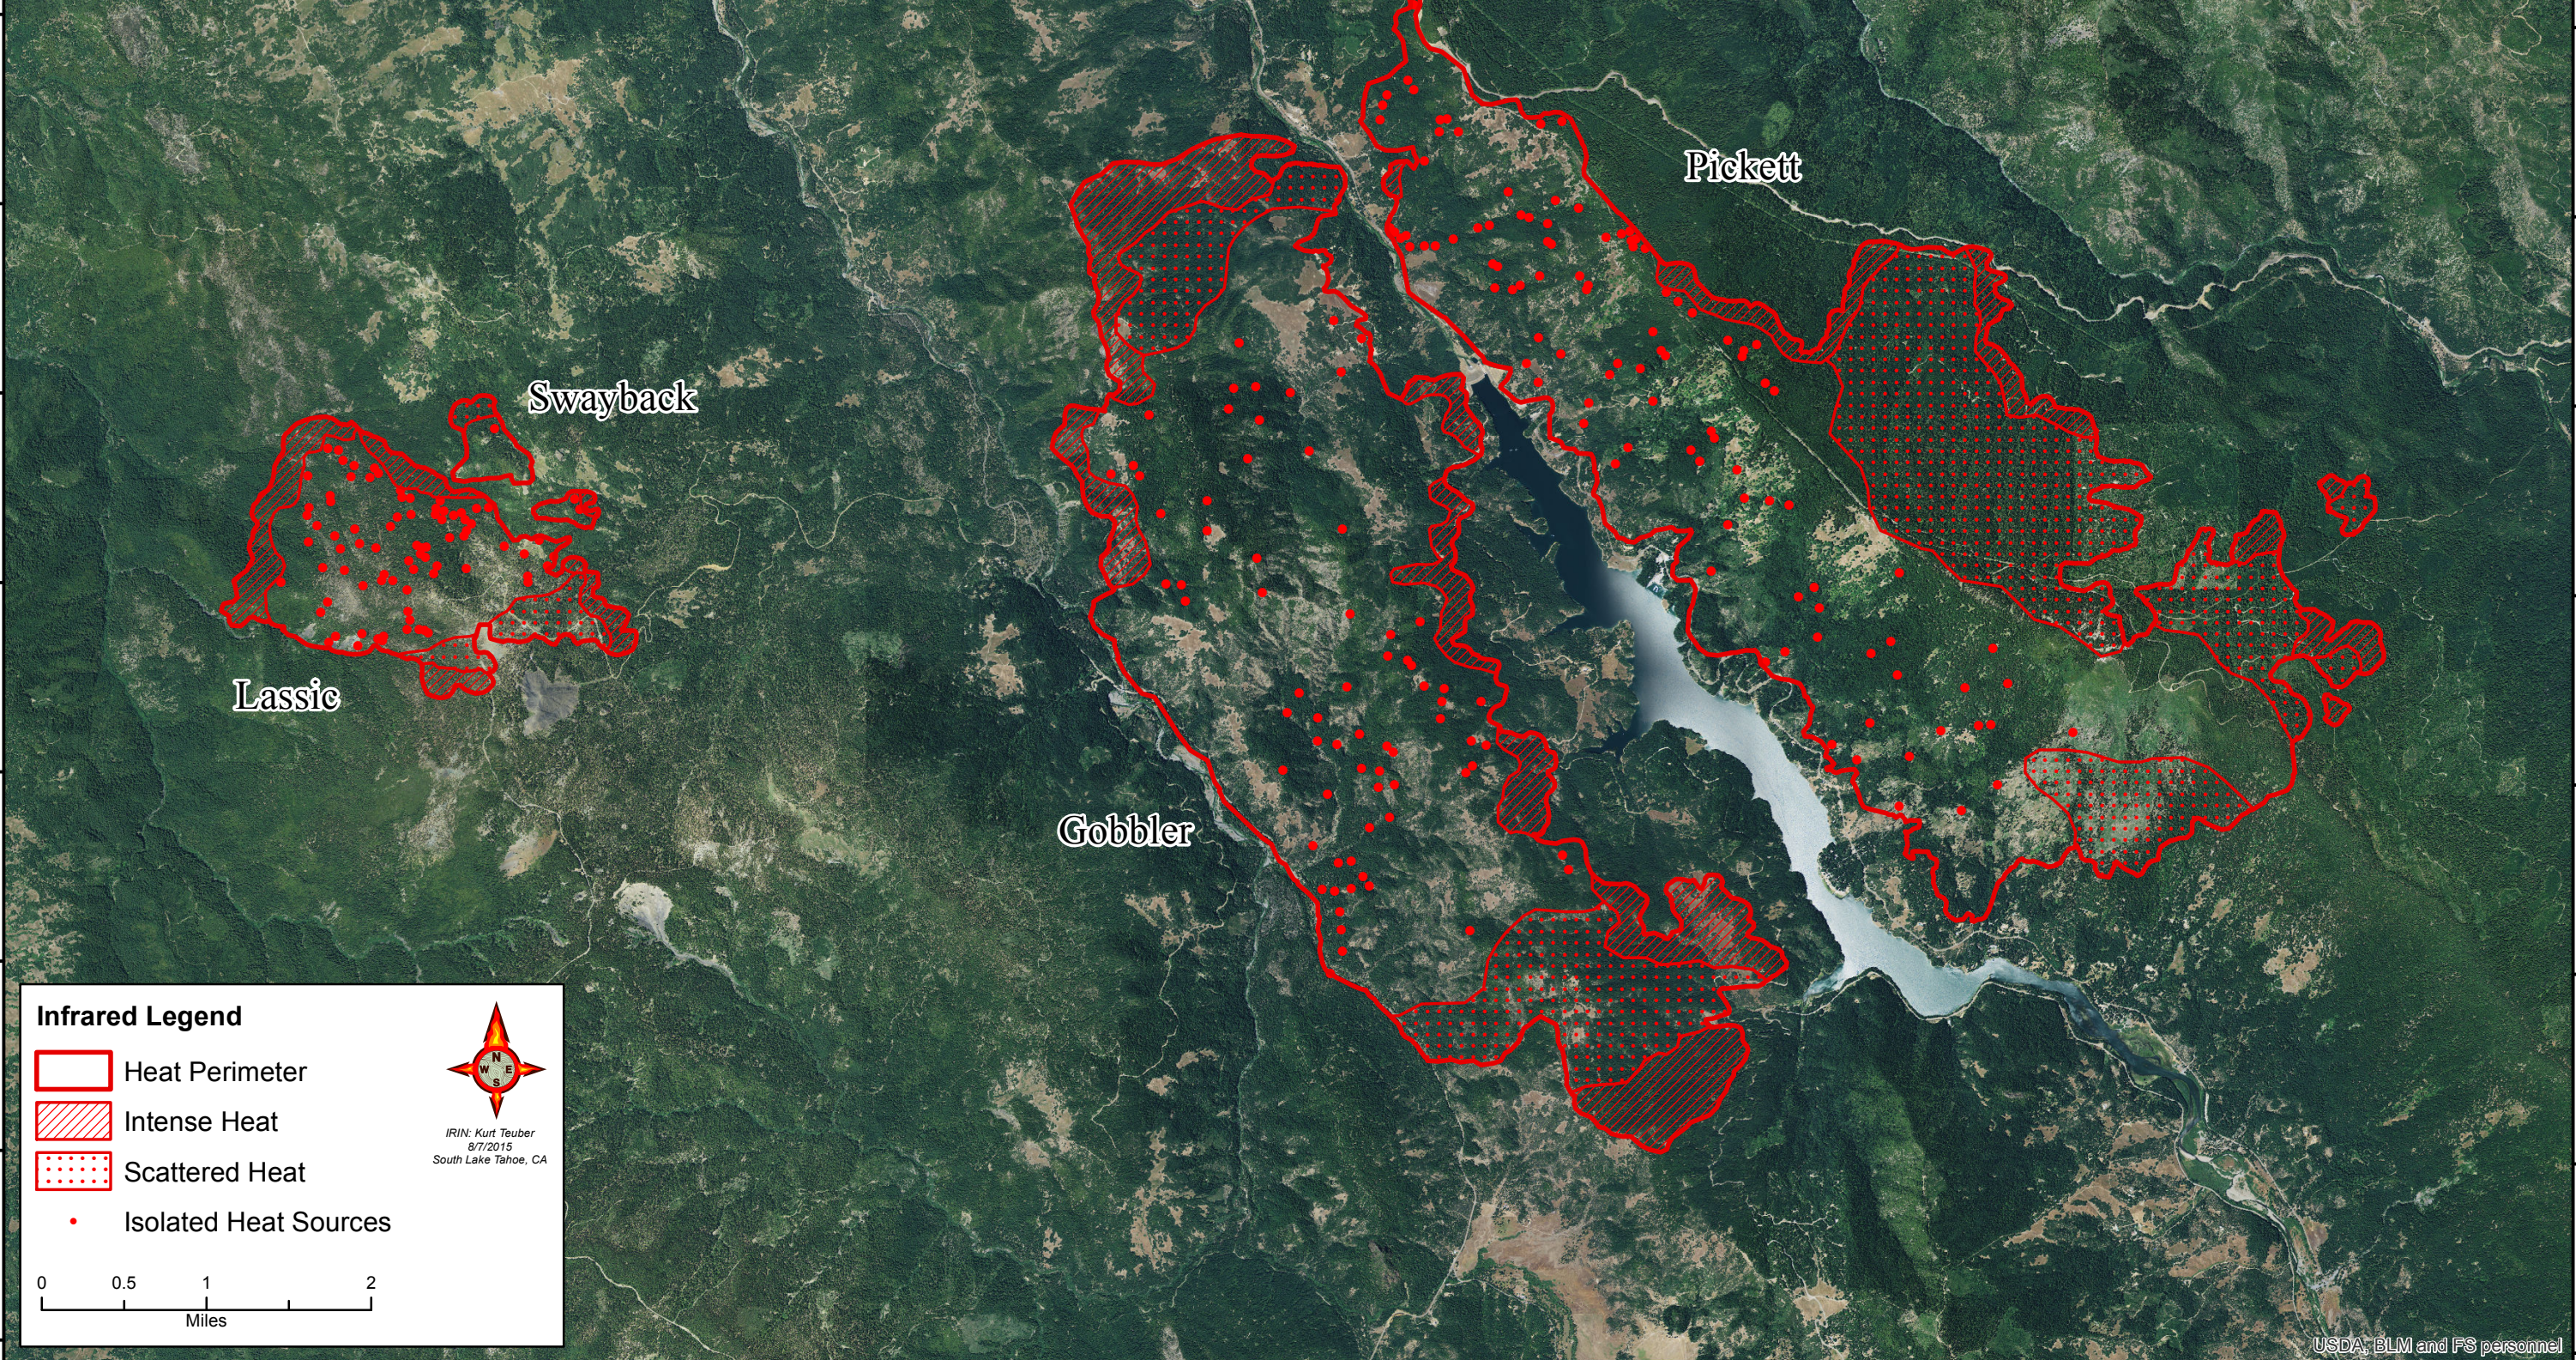

123°36'W 123°35'W 123°34'W 123°33'W 123°32'W 123°31'W 123°30'W 123°29'W 123°28'W 123°27'W 123°26'W 123°25'W 123°24'W 123°23'W 123°22'W 123°21'W 123°20'W 123°19'W

MAD RIVER COMPLEX
CA-SRF-001433
Infrared Interpretation
Imagery Acquired: 08/06/2015 2154 PDT
Heat Perimeter: 17,042 acres

Infrared Legend

- Heat Perimeter
- Intense Heat
- Scattered Heat
- Isolated Heat Sources

*IRIN: Kurt Teuber
8/7/2015
South Lake Tahoe, CA*

0 0.5 1 2
Miles

40°17'N 40°18'N 40°19'N 40°20'N 40°21'N 40°22'N 40°23'N 40°24'N 40°25'N