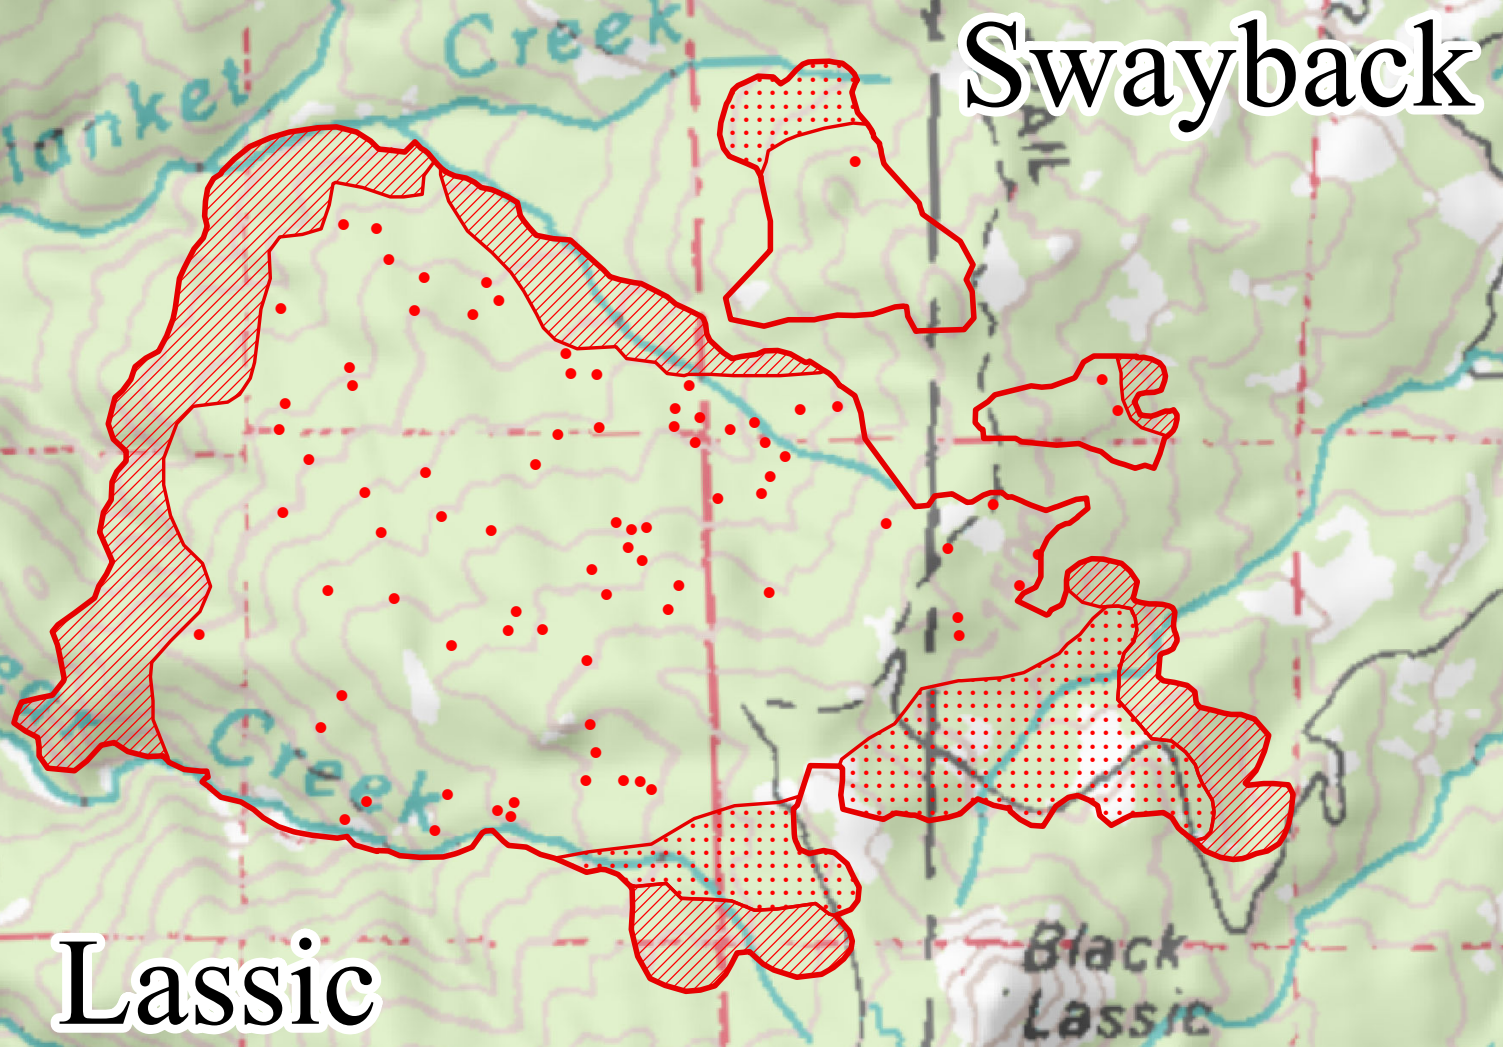

**MAD RIVER COMPLEX
CA-SRF-001433**

Lassic and Swayback Fires

Infrared Interpretation
Imagery Acquired: 08/06/2015 2154 PDT
Heat Perimeter: 17,042 acres

Infrared Legend

- Heat Perimeter
- Intense Heat
- Scattered Heat
- Isolated Heat Sources

IRIN: Kurt Teuber
8/7/2015
South Lake Tahoe, CA