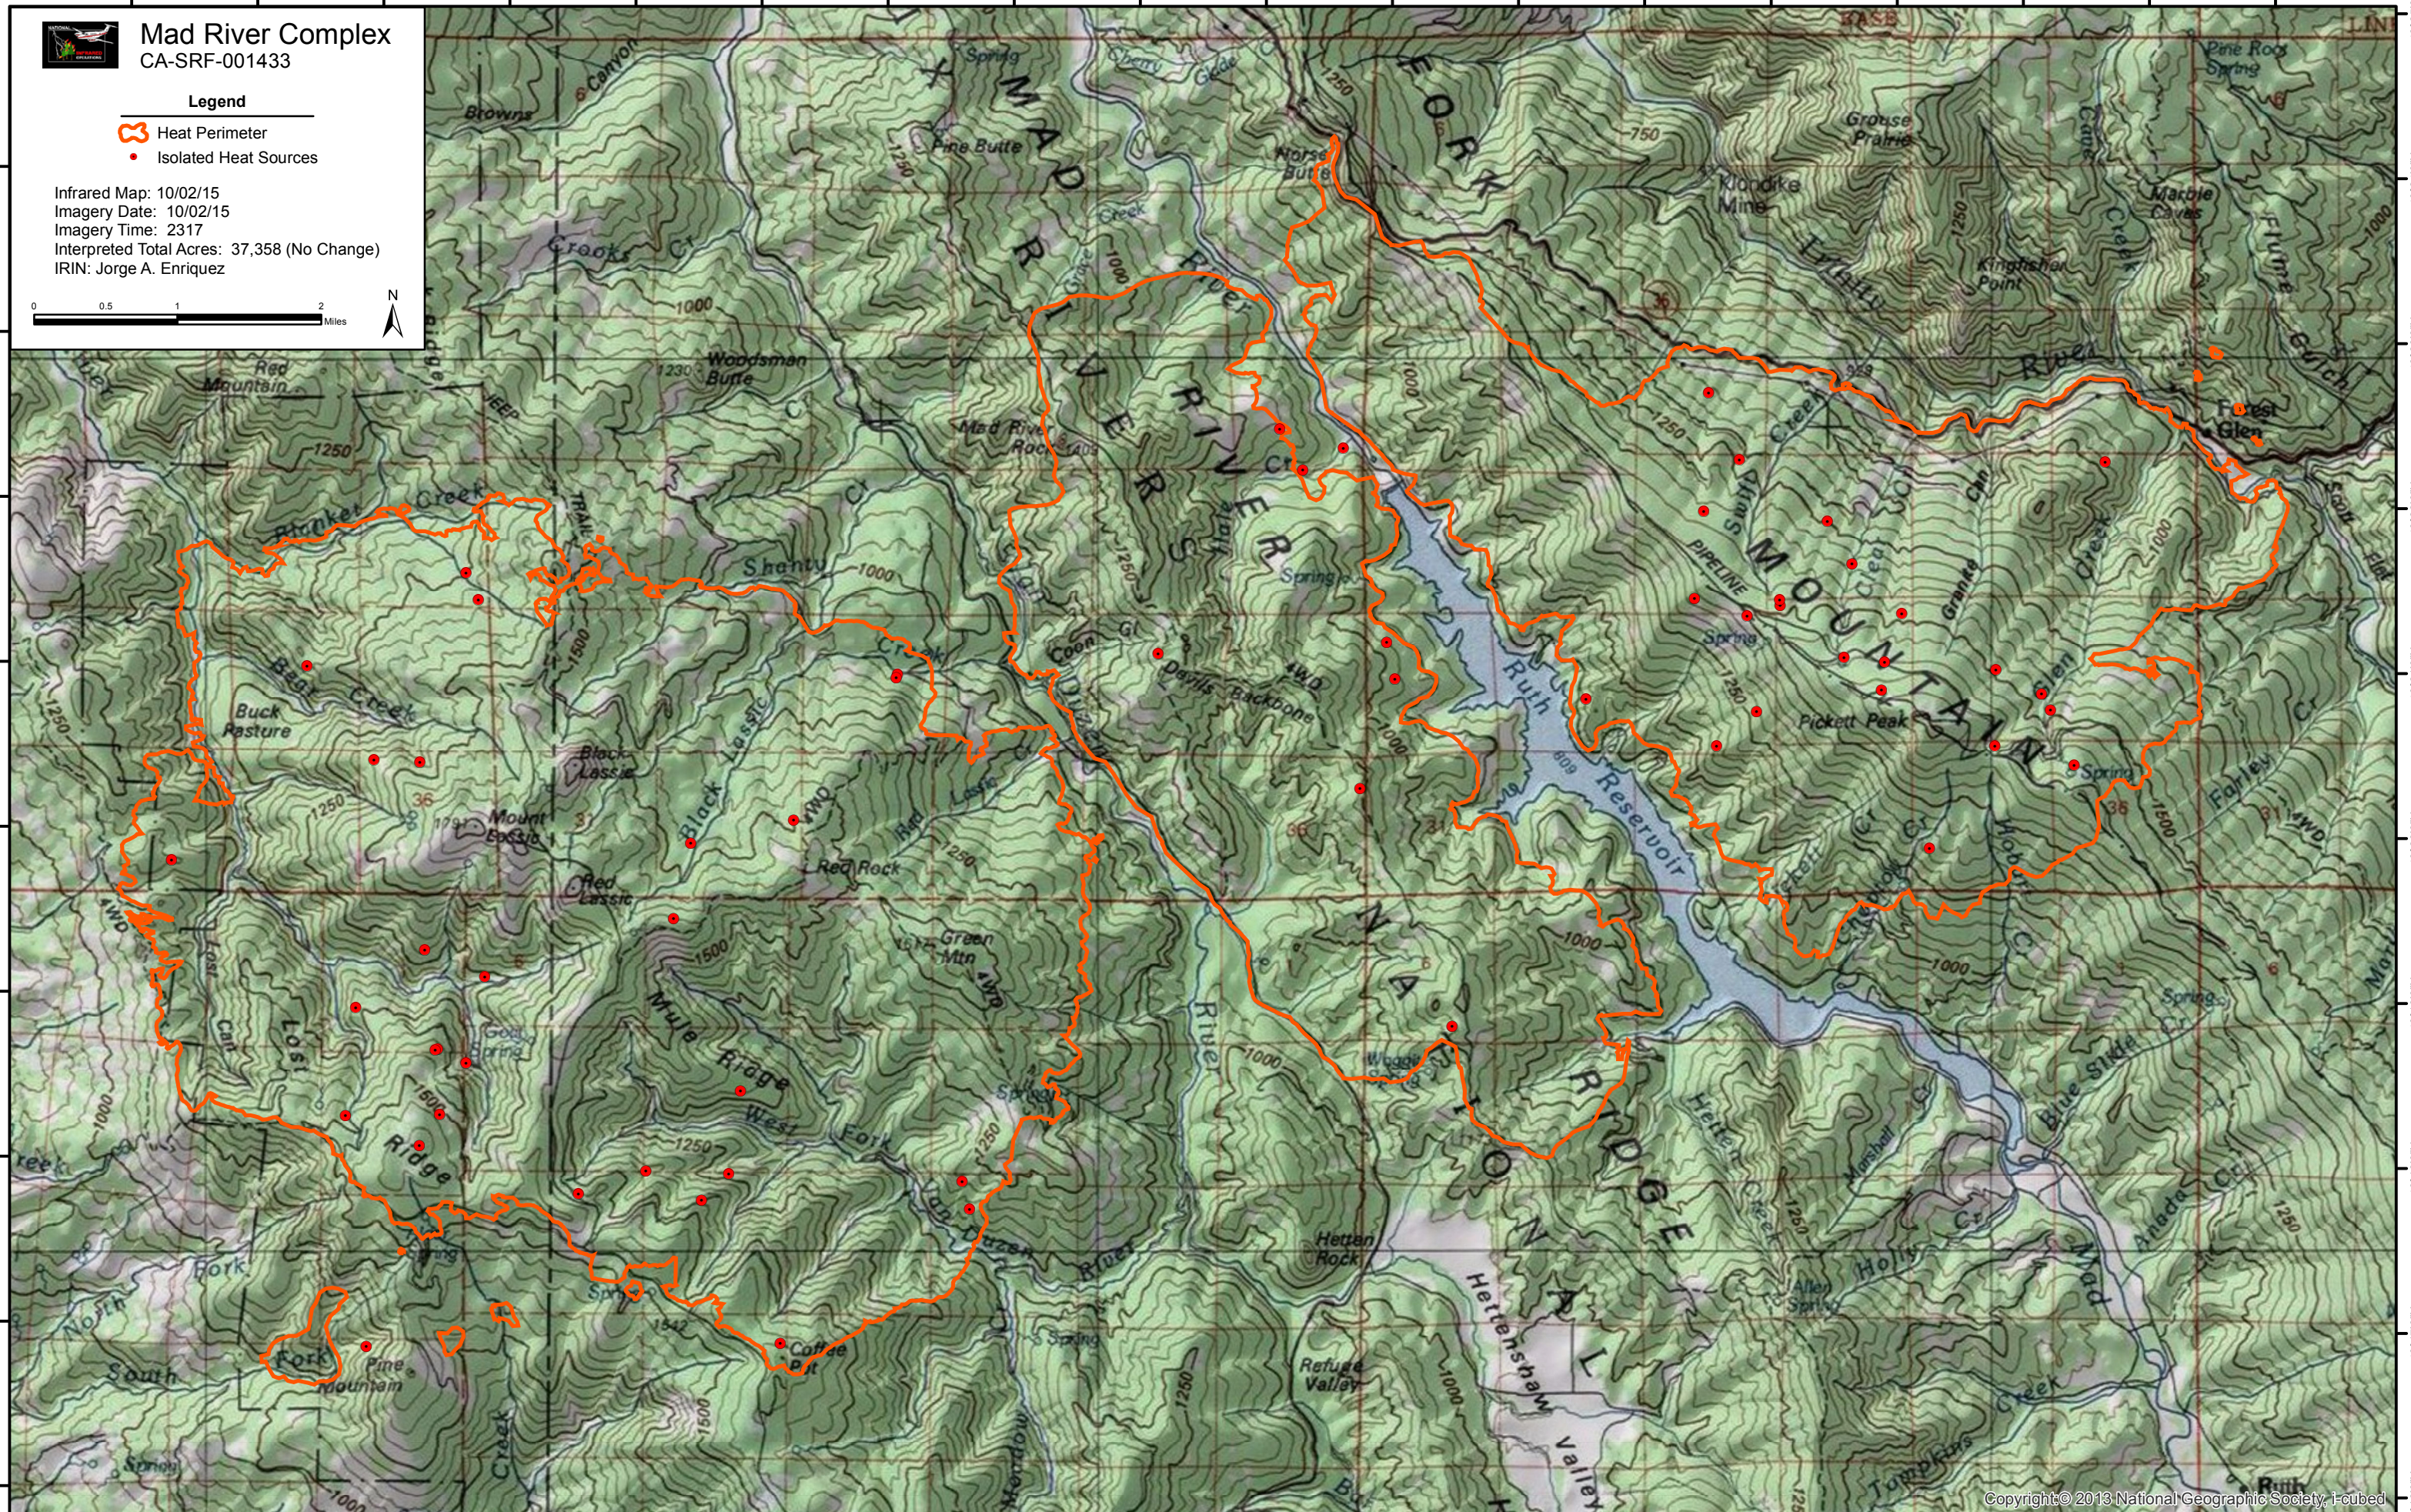

123°36'0"W 123°35'0"W 123°34'0"W 123°33'0"W 123°32'0"W 123°31'0"W 123°30'0"W 123°29'0"W 123°28'0"W 123°27'0"W 123°26'0"W 123°25'0"W 123°24'0"W 123°23'0"W 123°22'0"W 123°21'0"W 123°20'0"W 123°19'0"W

Mad River Complex CA-SRF-001433

Legend

-  Heat Perimeter
-  Isolated Heat Sources

Infrared Map: 10/02/15
 Imagery Date: 10/02/15
 Imagery Time: 2317
 Interpreted Total Acres: 37,358 (No Change)
 IRIN: Jorge A. Enriquez

40°24'0"N
40°23'0"N
40°22'0"N
40°21'0"N
40°20'0"N
40°19'0"N
40°18'0"N
40°17'0"N
40°16'0"N

40°25'0"N
40°24'0"N
40°23'0"N
40°22'0"N
40°21'0"N
40°20'0"N
40°19'0"N
40°18'0"N
40°17'0"N
40°16'0"N

123°36'0"W 123°35'0"W 123°34'0"W 123°33'0"W 123°32'0"W 123°31'0"W 123°30'0"W 123°29'0"W 123°28'0"W 123°27'0"W 123°26'0"W 123°25'0"W 123°24'0"W 123°23'0"W 123°22'0"W 123°21'0"W 123°20'0"W 123°19'0"W