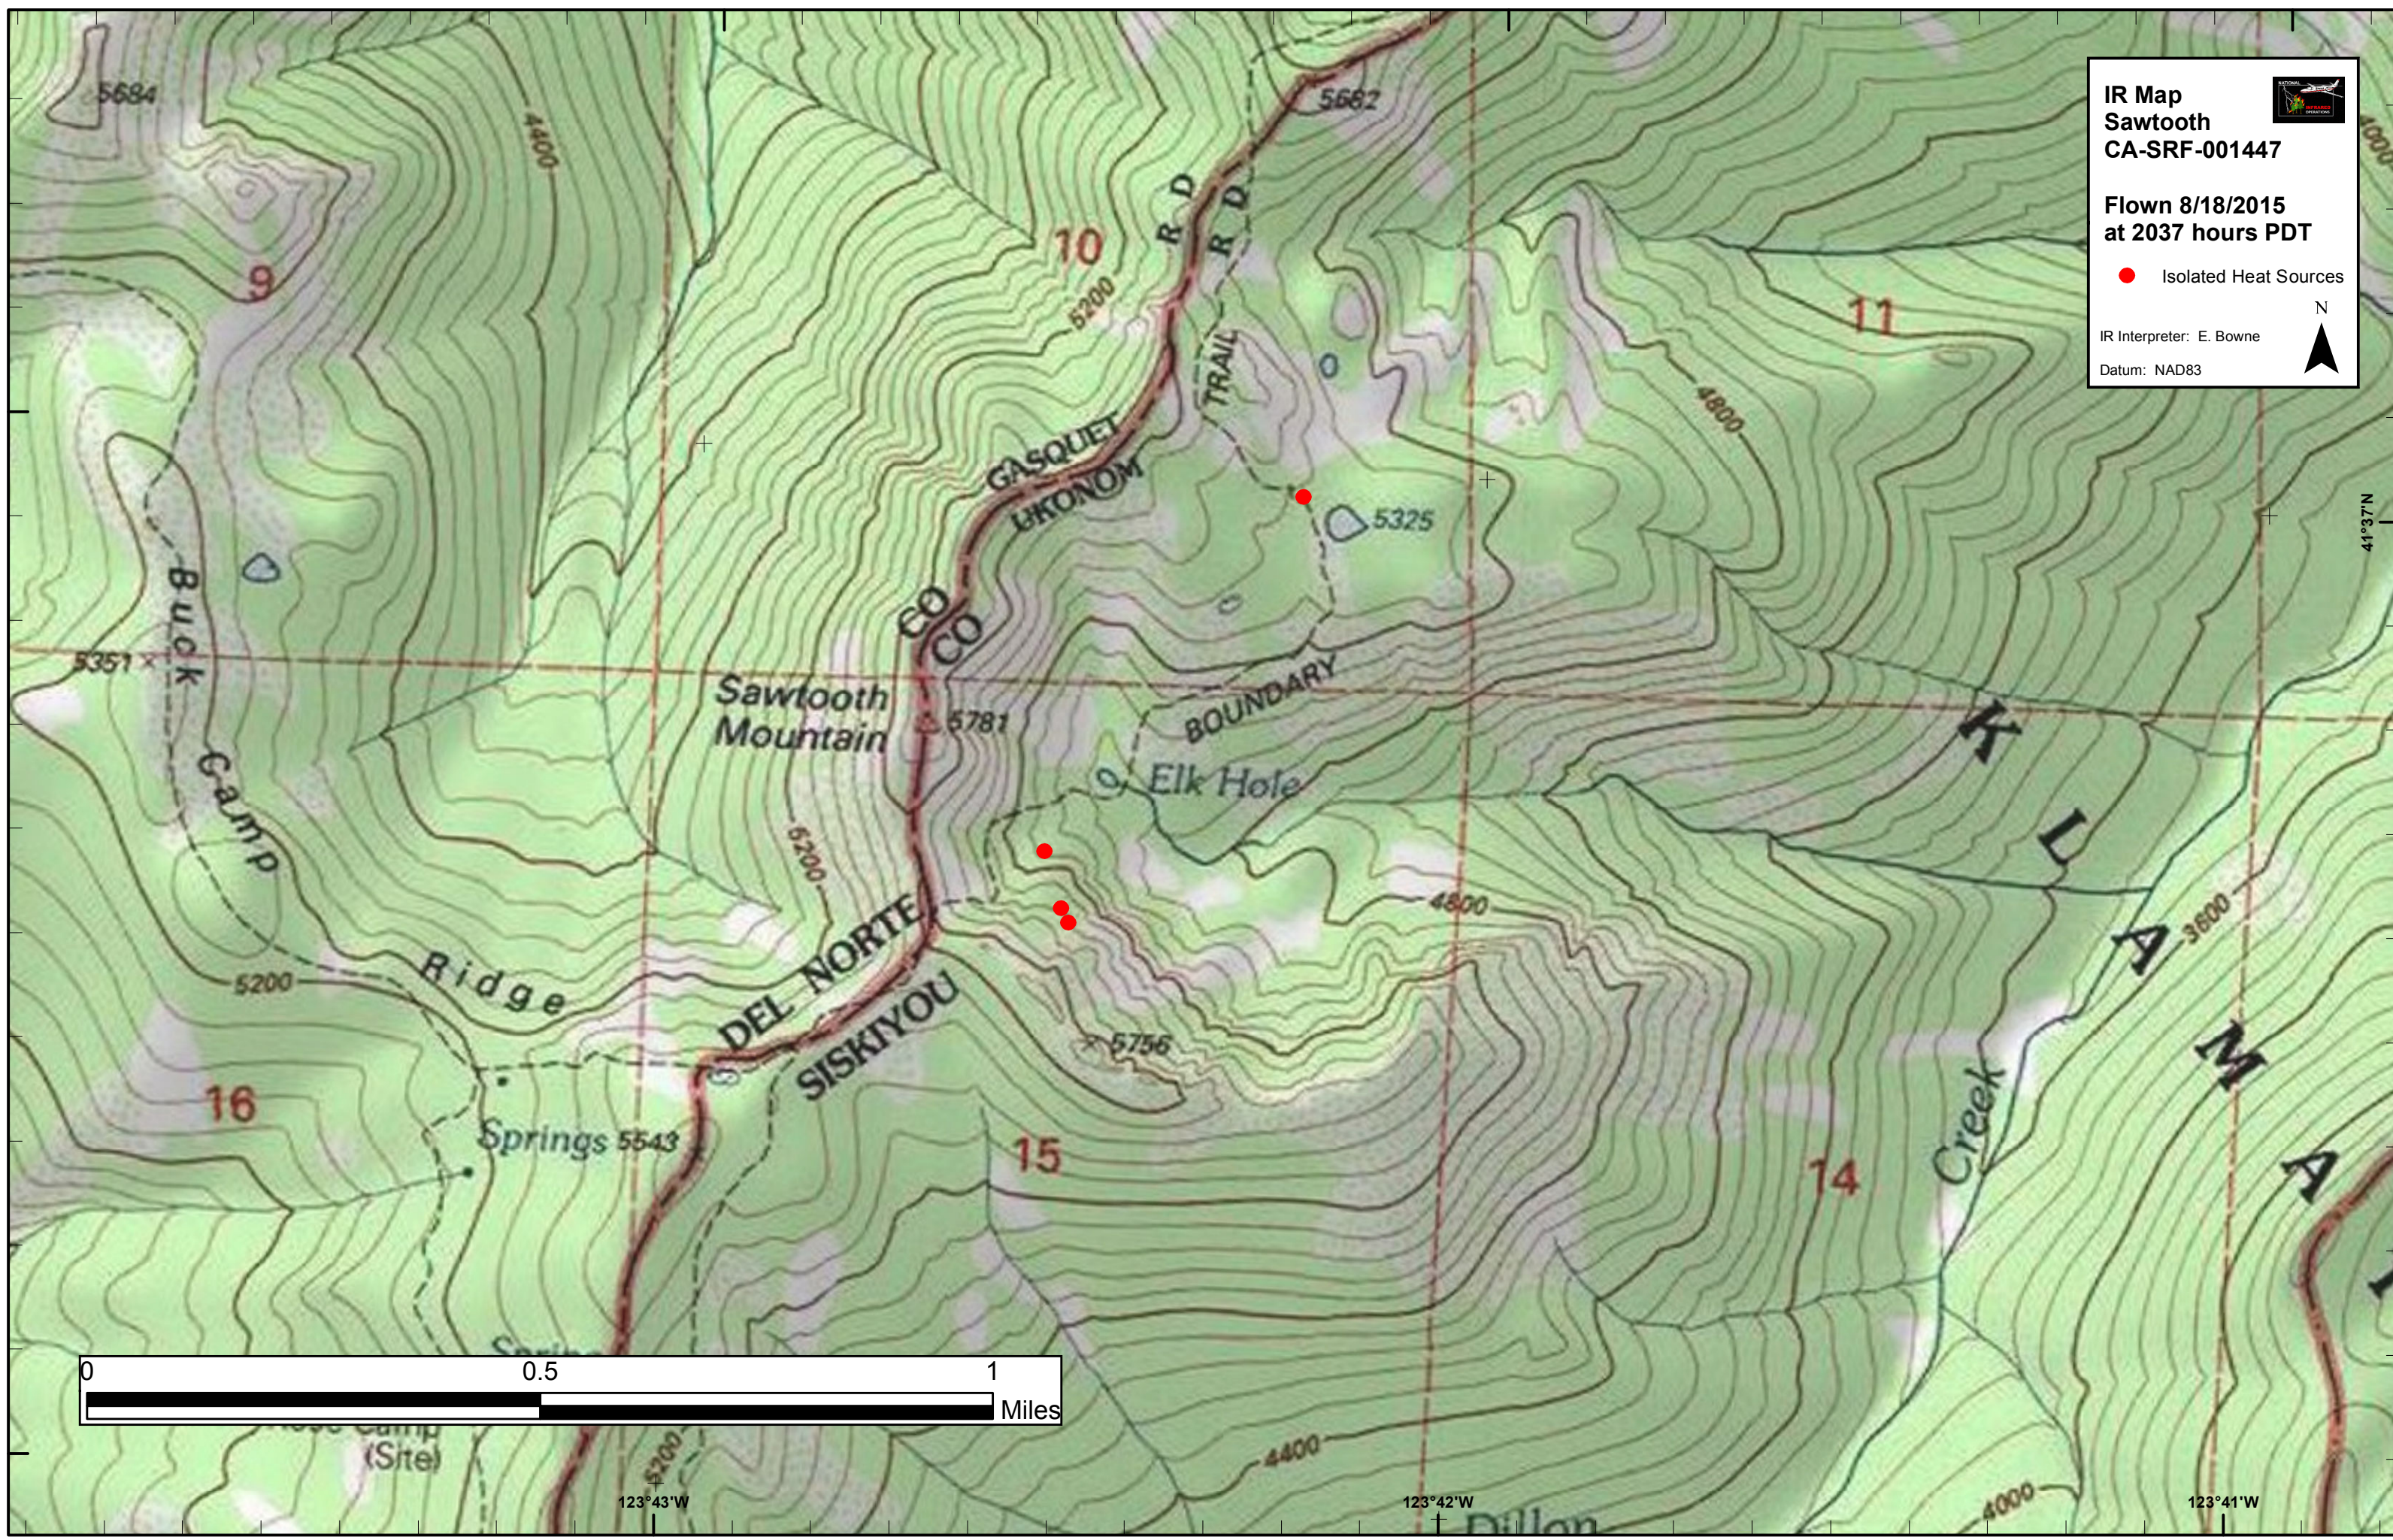

IR Map
Sawtooth
CA-SRF-001447

Flown 8/18/2015
at 2037 hours PDT

● Isolated Heat Sources

IR Interpreter: E. Bowne

Datum: NAD83

123°43'W 123°42'W 123°41'W