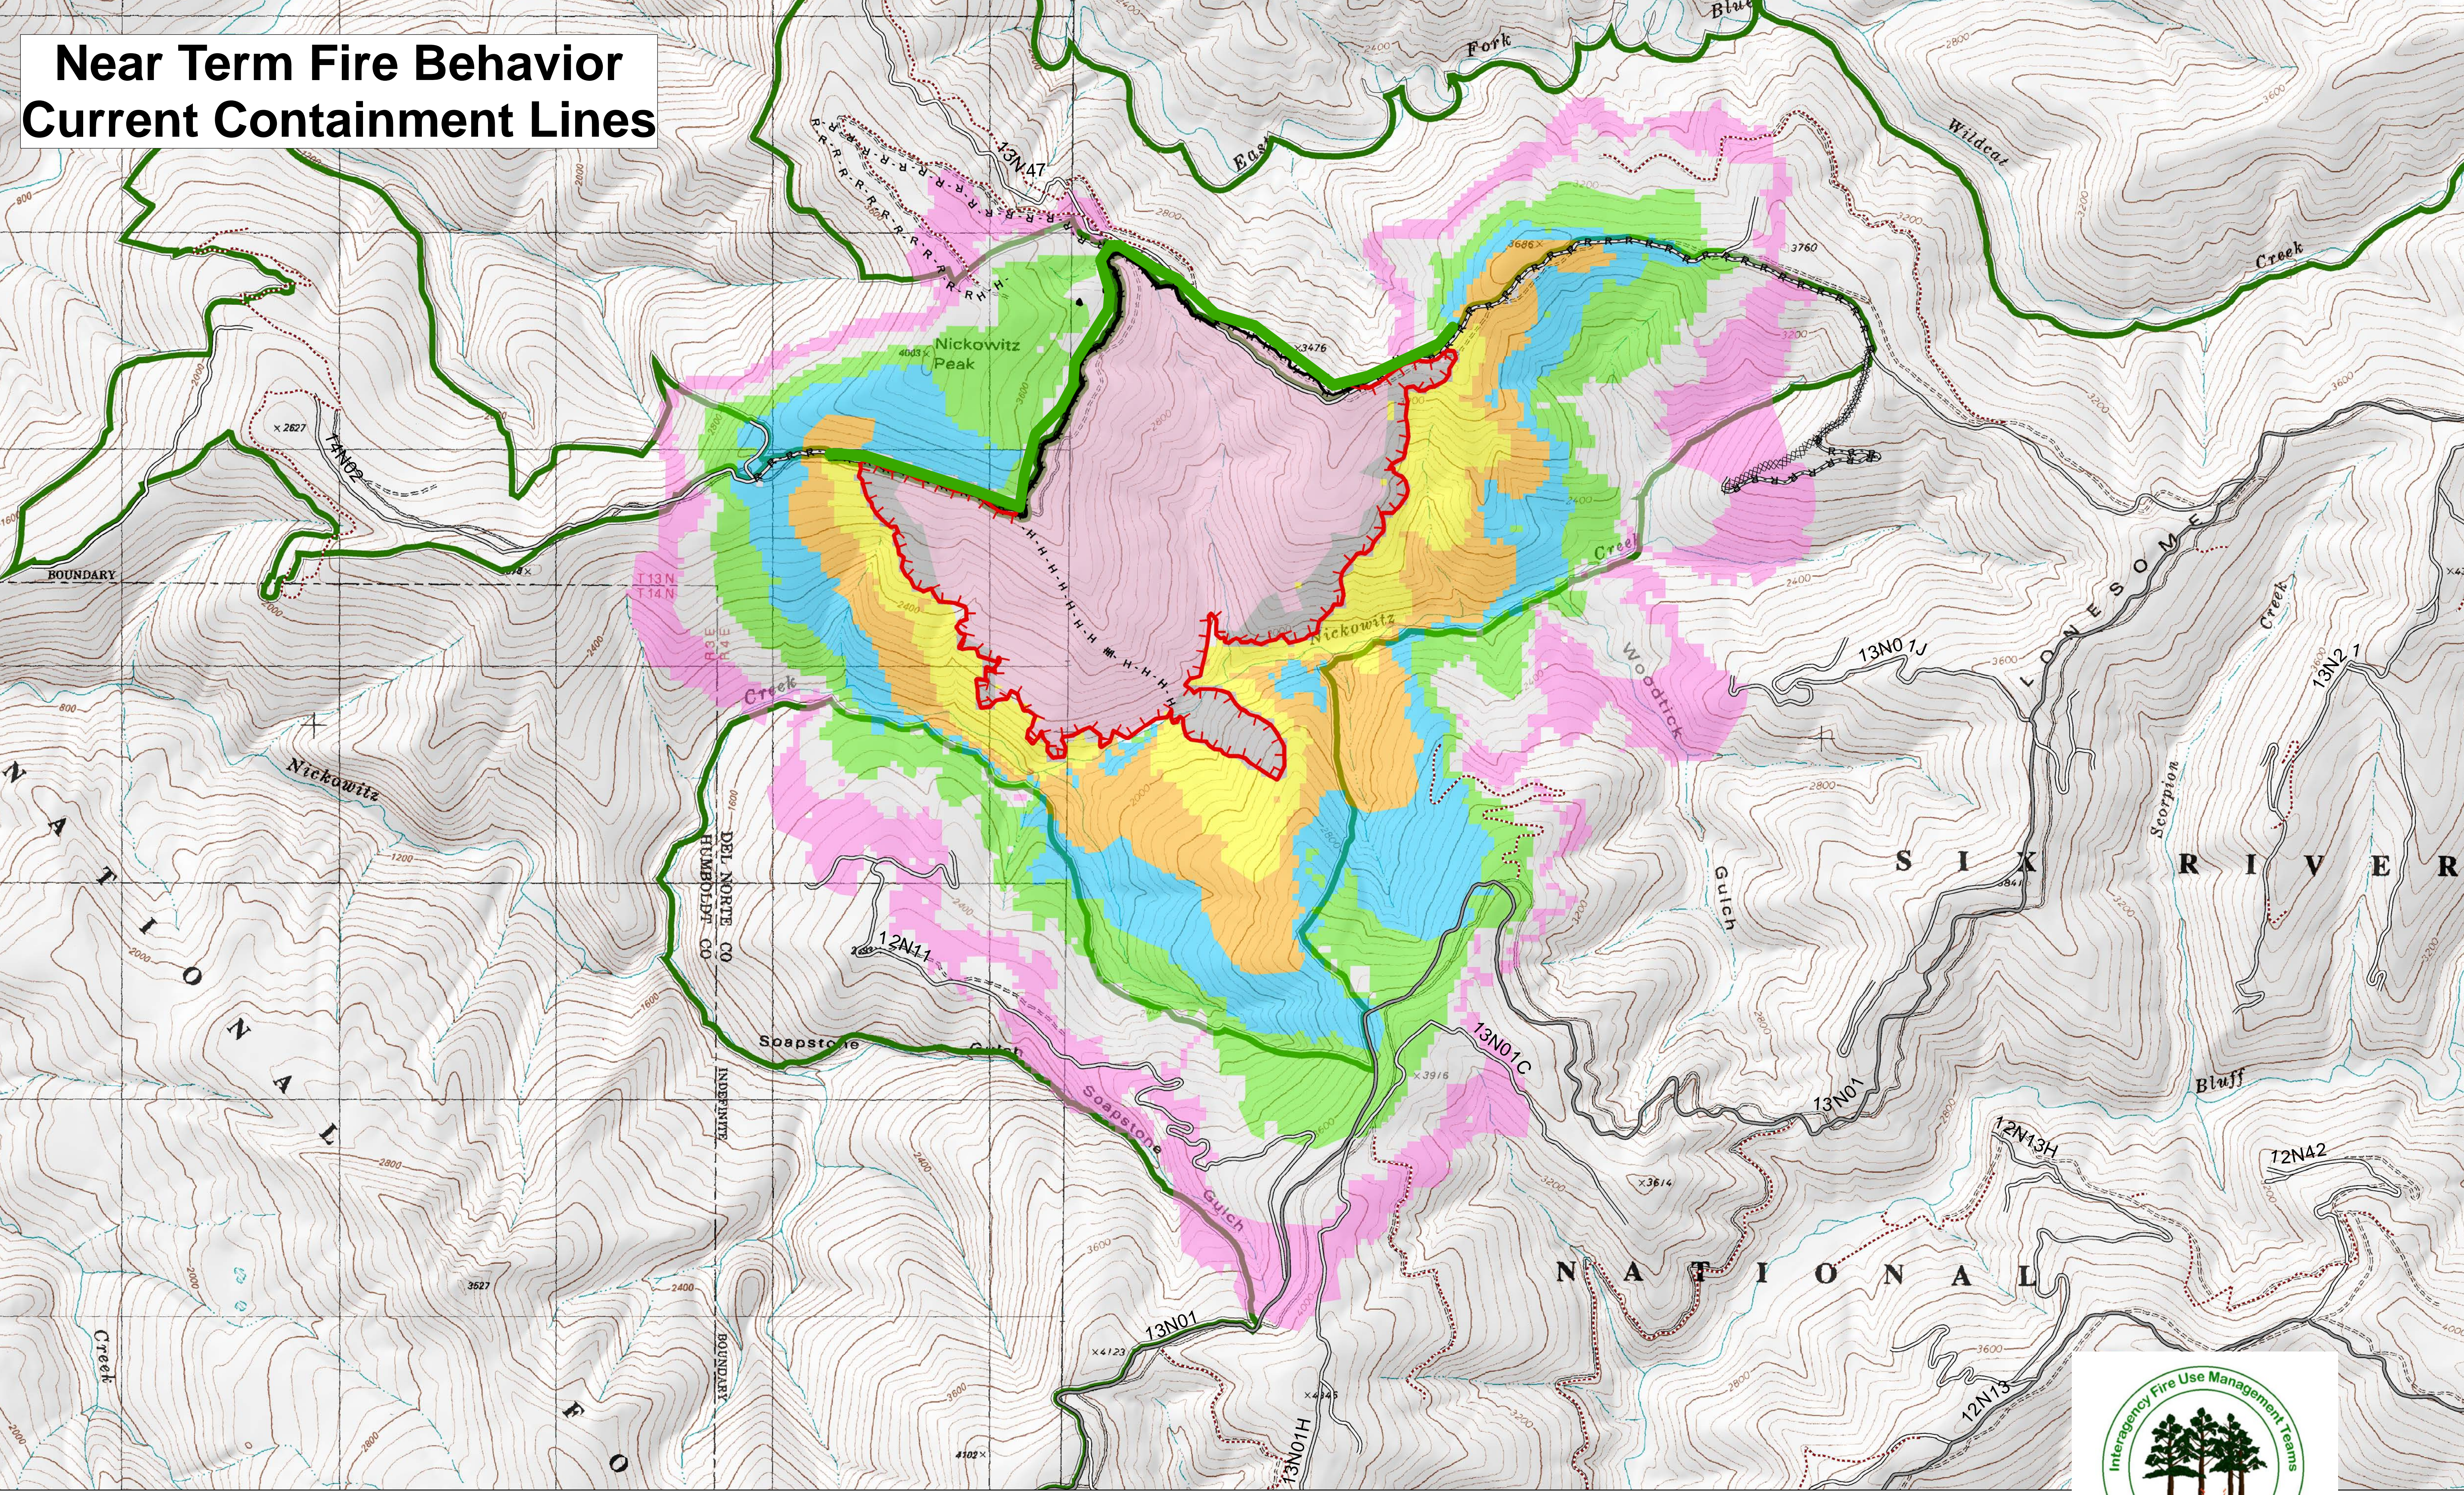

Near Term Fire Behavior Planned Containment Lines

Near Term Fire Behavior Current Containment Lines

Nickowitz Near Term Fire Behavior

08/09/2015

Burn Period	Day 3	Uncontrolled Fire Edge	H - H - H Hand Line	Wilderness
Ignition	Day 4	Completed Dozer Line	R - R - R Road as Completed Line	
Day 1	Day 5	Completed Line	Barrier	
Day 2	Day 6			

1 Miles