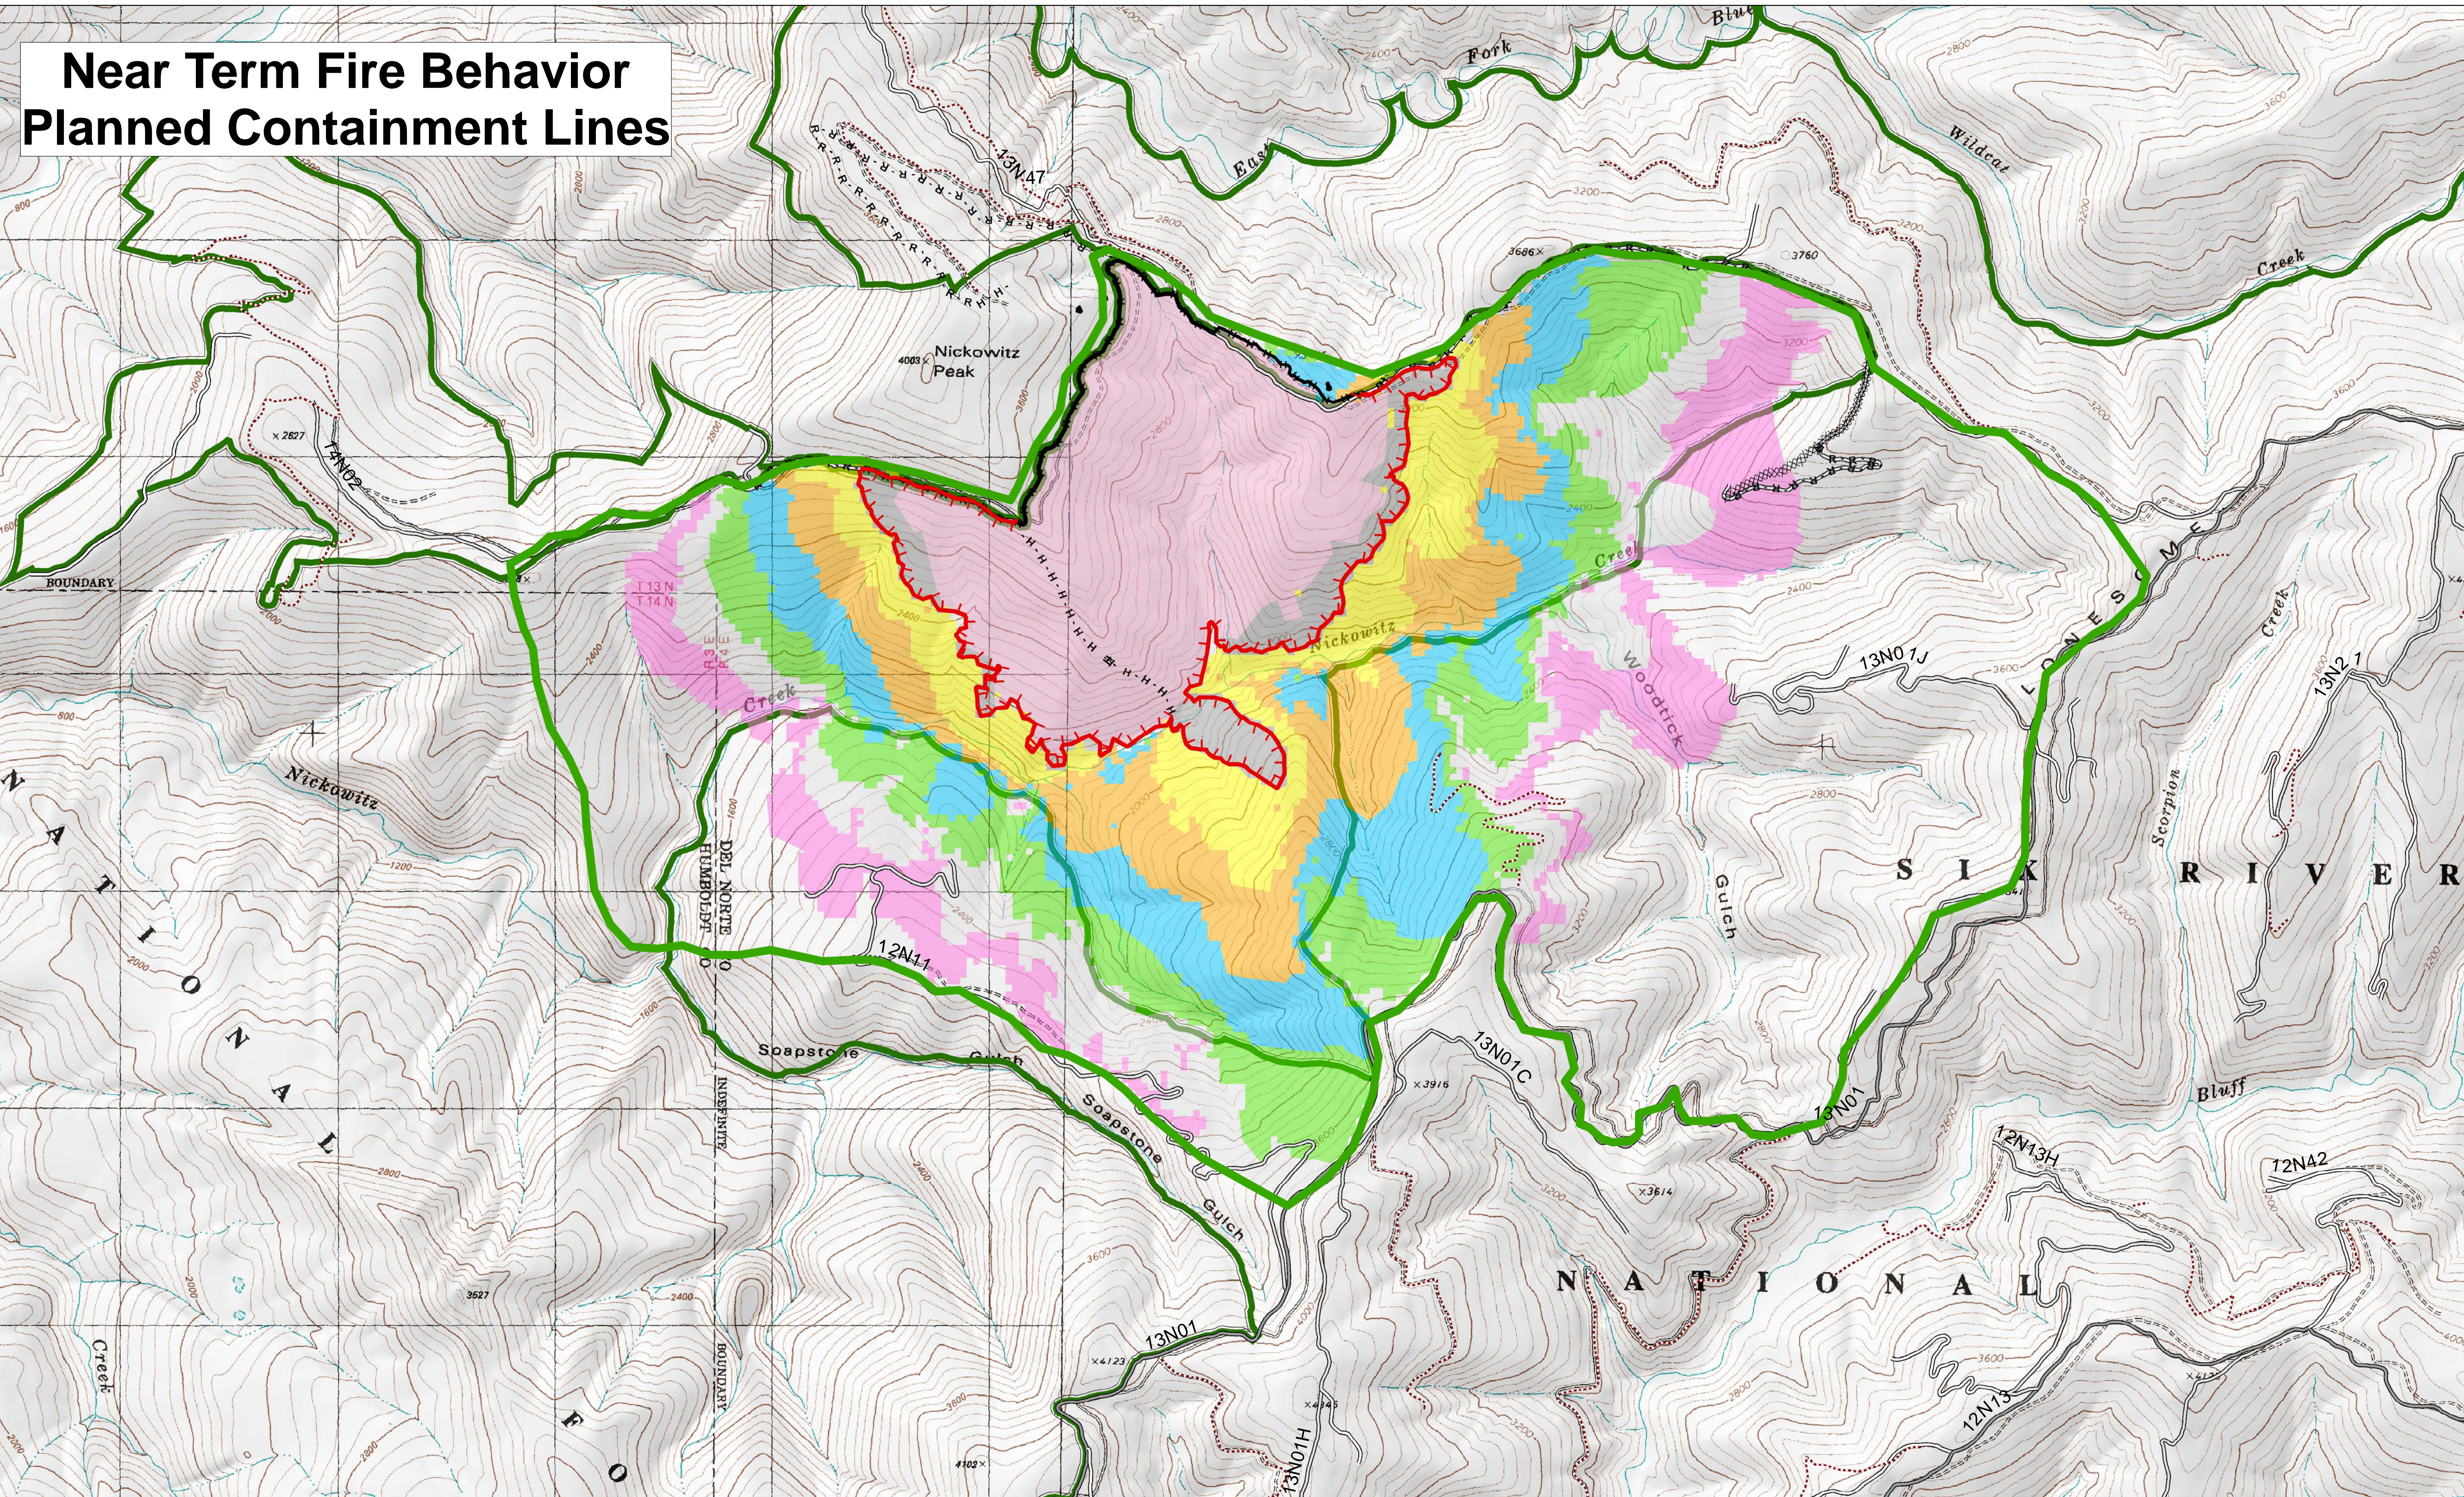

Near Term Fire Behavior Planned Containment Lines

Near Term Fire Behavior Current Containment Lines

Nickowitz Near Term Fire Behavior

08/09/2015

Burn Period	Day 3	Uncontrolled Fire Edge	H - H - H Hand Line	Wilderness
Ignition	Day 4	Completed Dozer Line	R - R - R Road as Completed Line	
Day 1	Day 5	Completed Line	Barrier	
Day 2	Day 6			

1 Miles