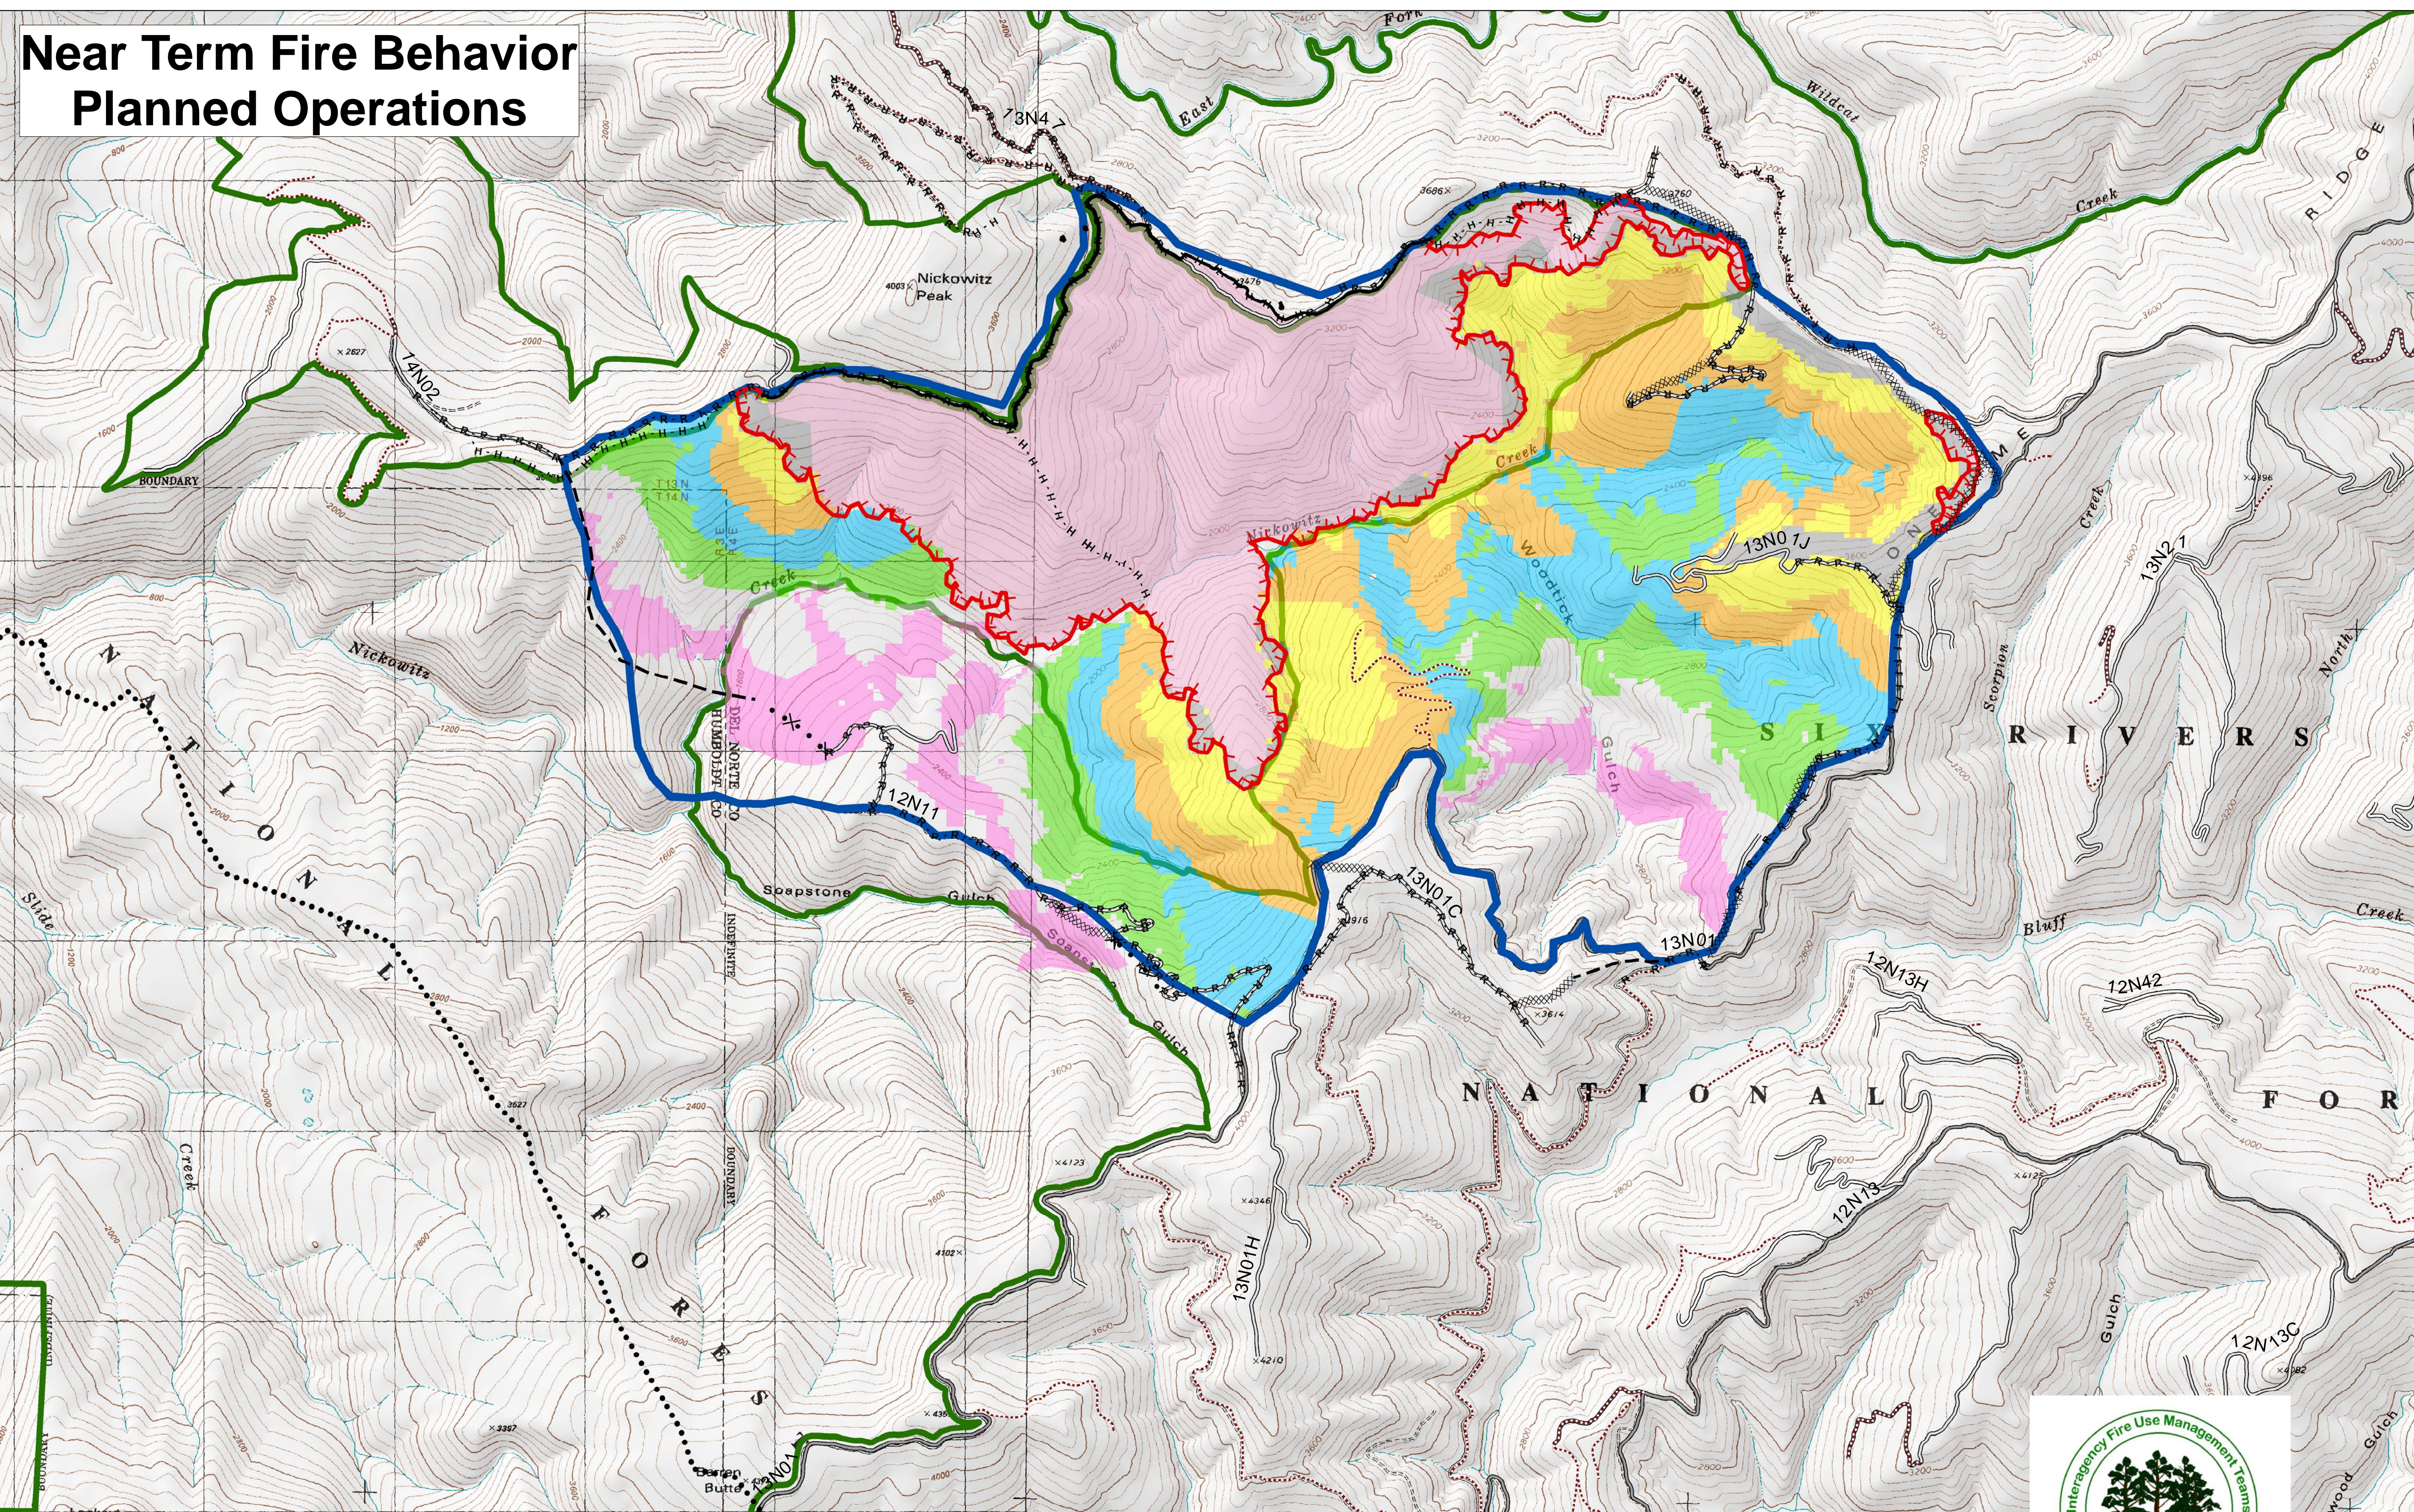

Near Term Fire Behavior Planned Operations

Nickowitz Near Term Fire Behavior

08/12/2015

- Planned Containment Lines
- Uncontrolled Fire Edge
- Hand Line
- Planned Secondary Line
- Wilderness
- Completed Dozer Line
- Road as Completed Line
- Proposed Dozer Line
- Completed Line
- Planned Fire Line