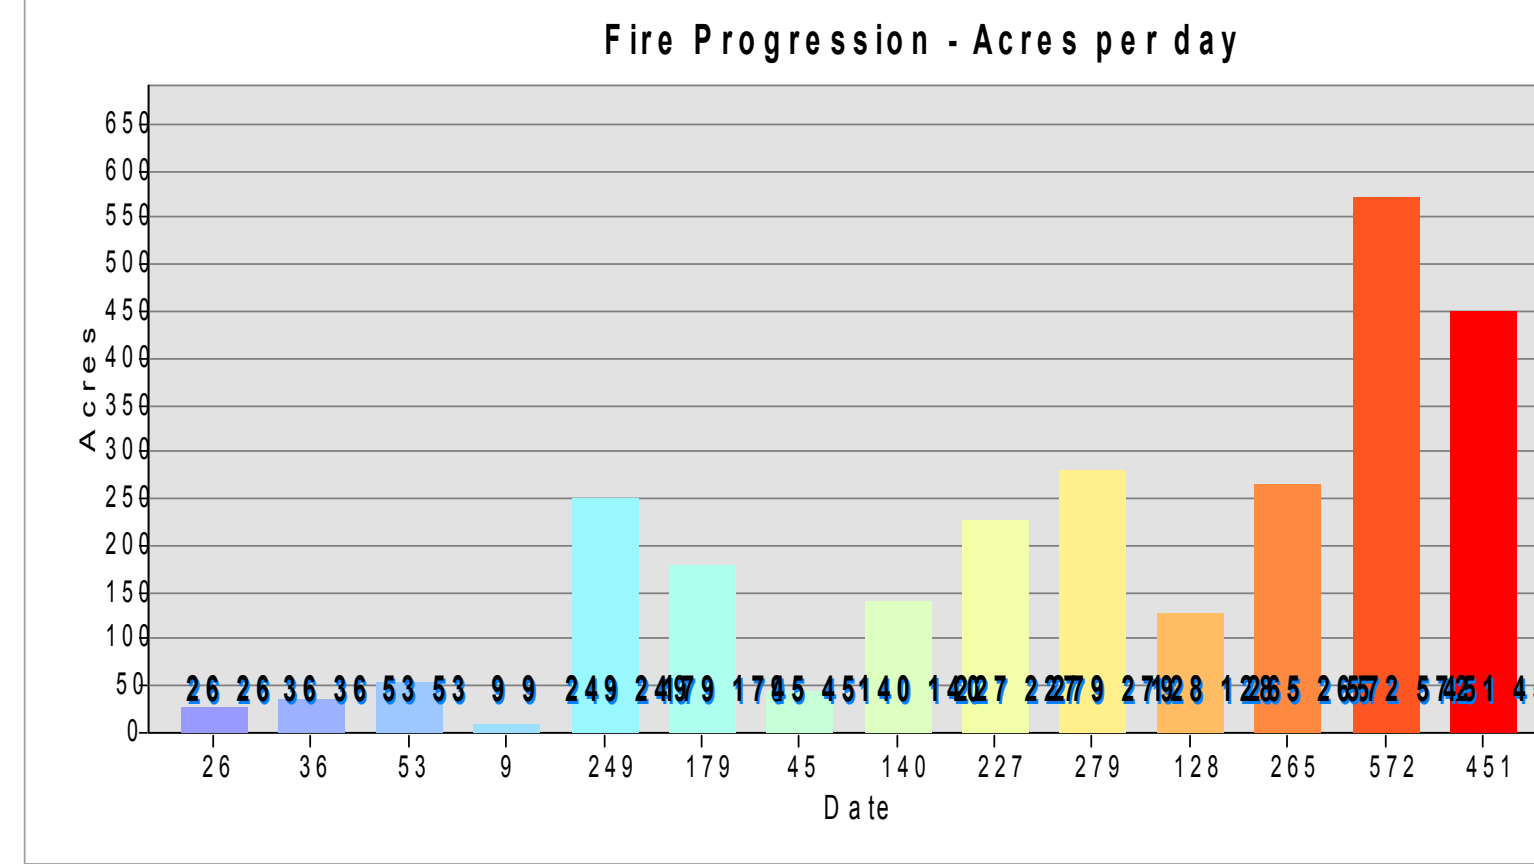

Progression Map

Nickowitz Fire CA-SRF-1470

2,660 Acres Total
as of 08/16/2015

- Historic FireLine
- Historic Dozer Line
- - - - - Historic Hand Line
- ▲ Camping Area
- Wilderness
- Decommissioned Road
- Class 3, 4, 5
- 2 - High Clearance
- 1 - Closed
- Trails

LAC NorCal Team 1
August 17, 2015
1515 Hours