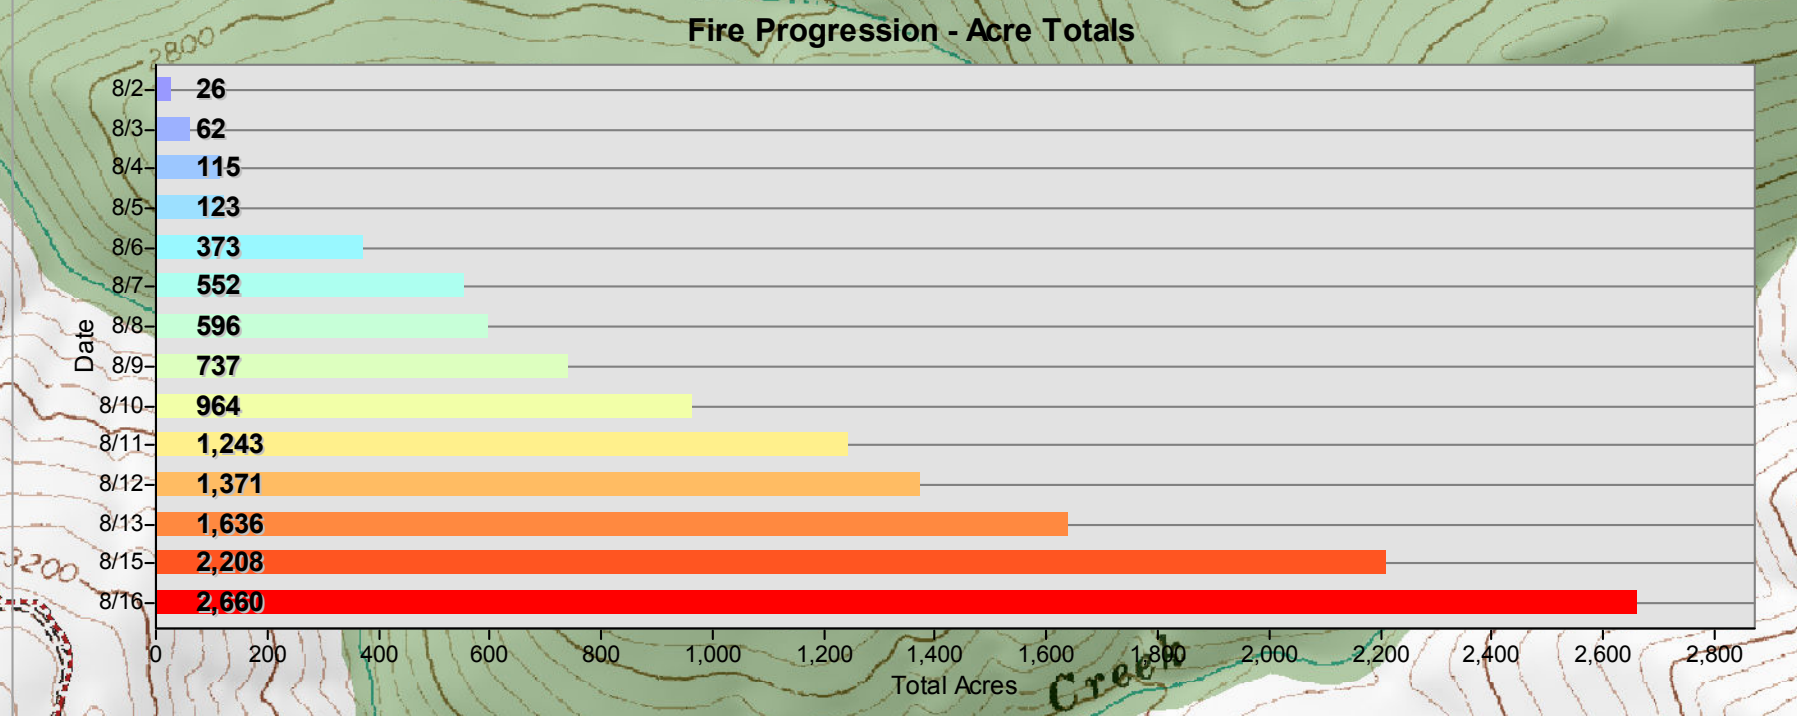

Progression Map

Nickowitz Fire CA-SRF-1470

2,660 Acres Total
as of 08/16/2015

- Historic FireLine
- Historic Dozer Line
- - - - - Historic Hand Line
- ▲ Camping Area
- Wilderness
- Decommissioned Road
- Class 3, 4, 5
- 2 - High Clearance
- 1 - Closed
- Trails

LAC NorCal Team 1
August 17, 2015
1515 Hours