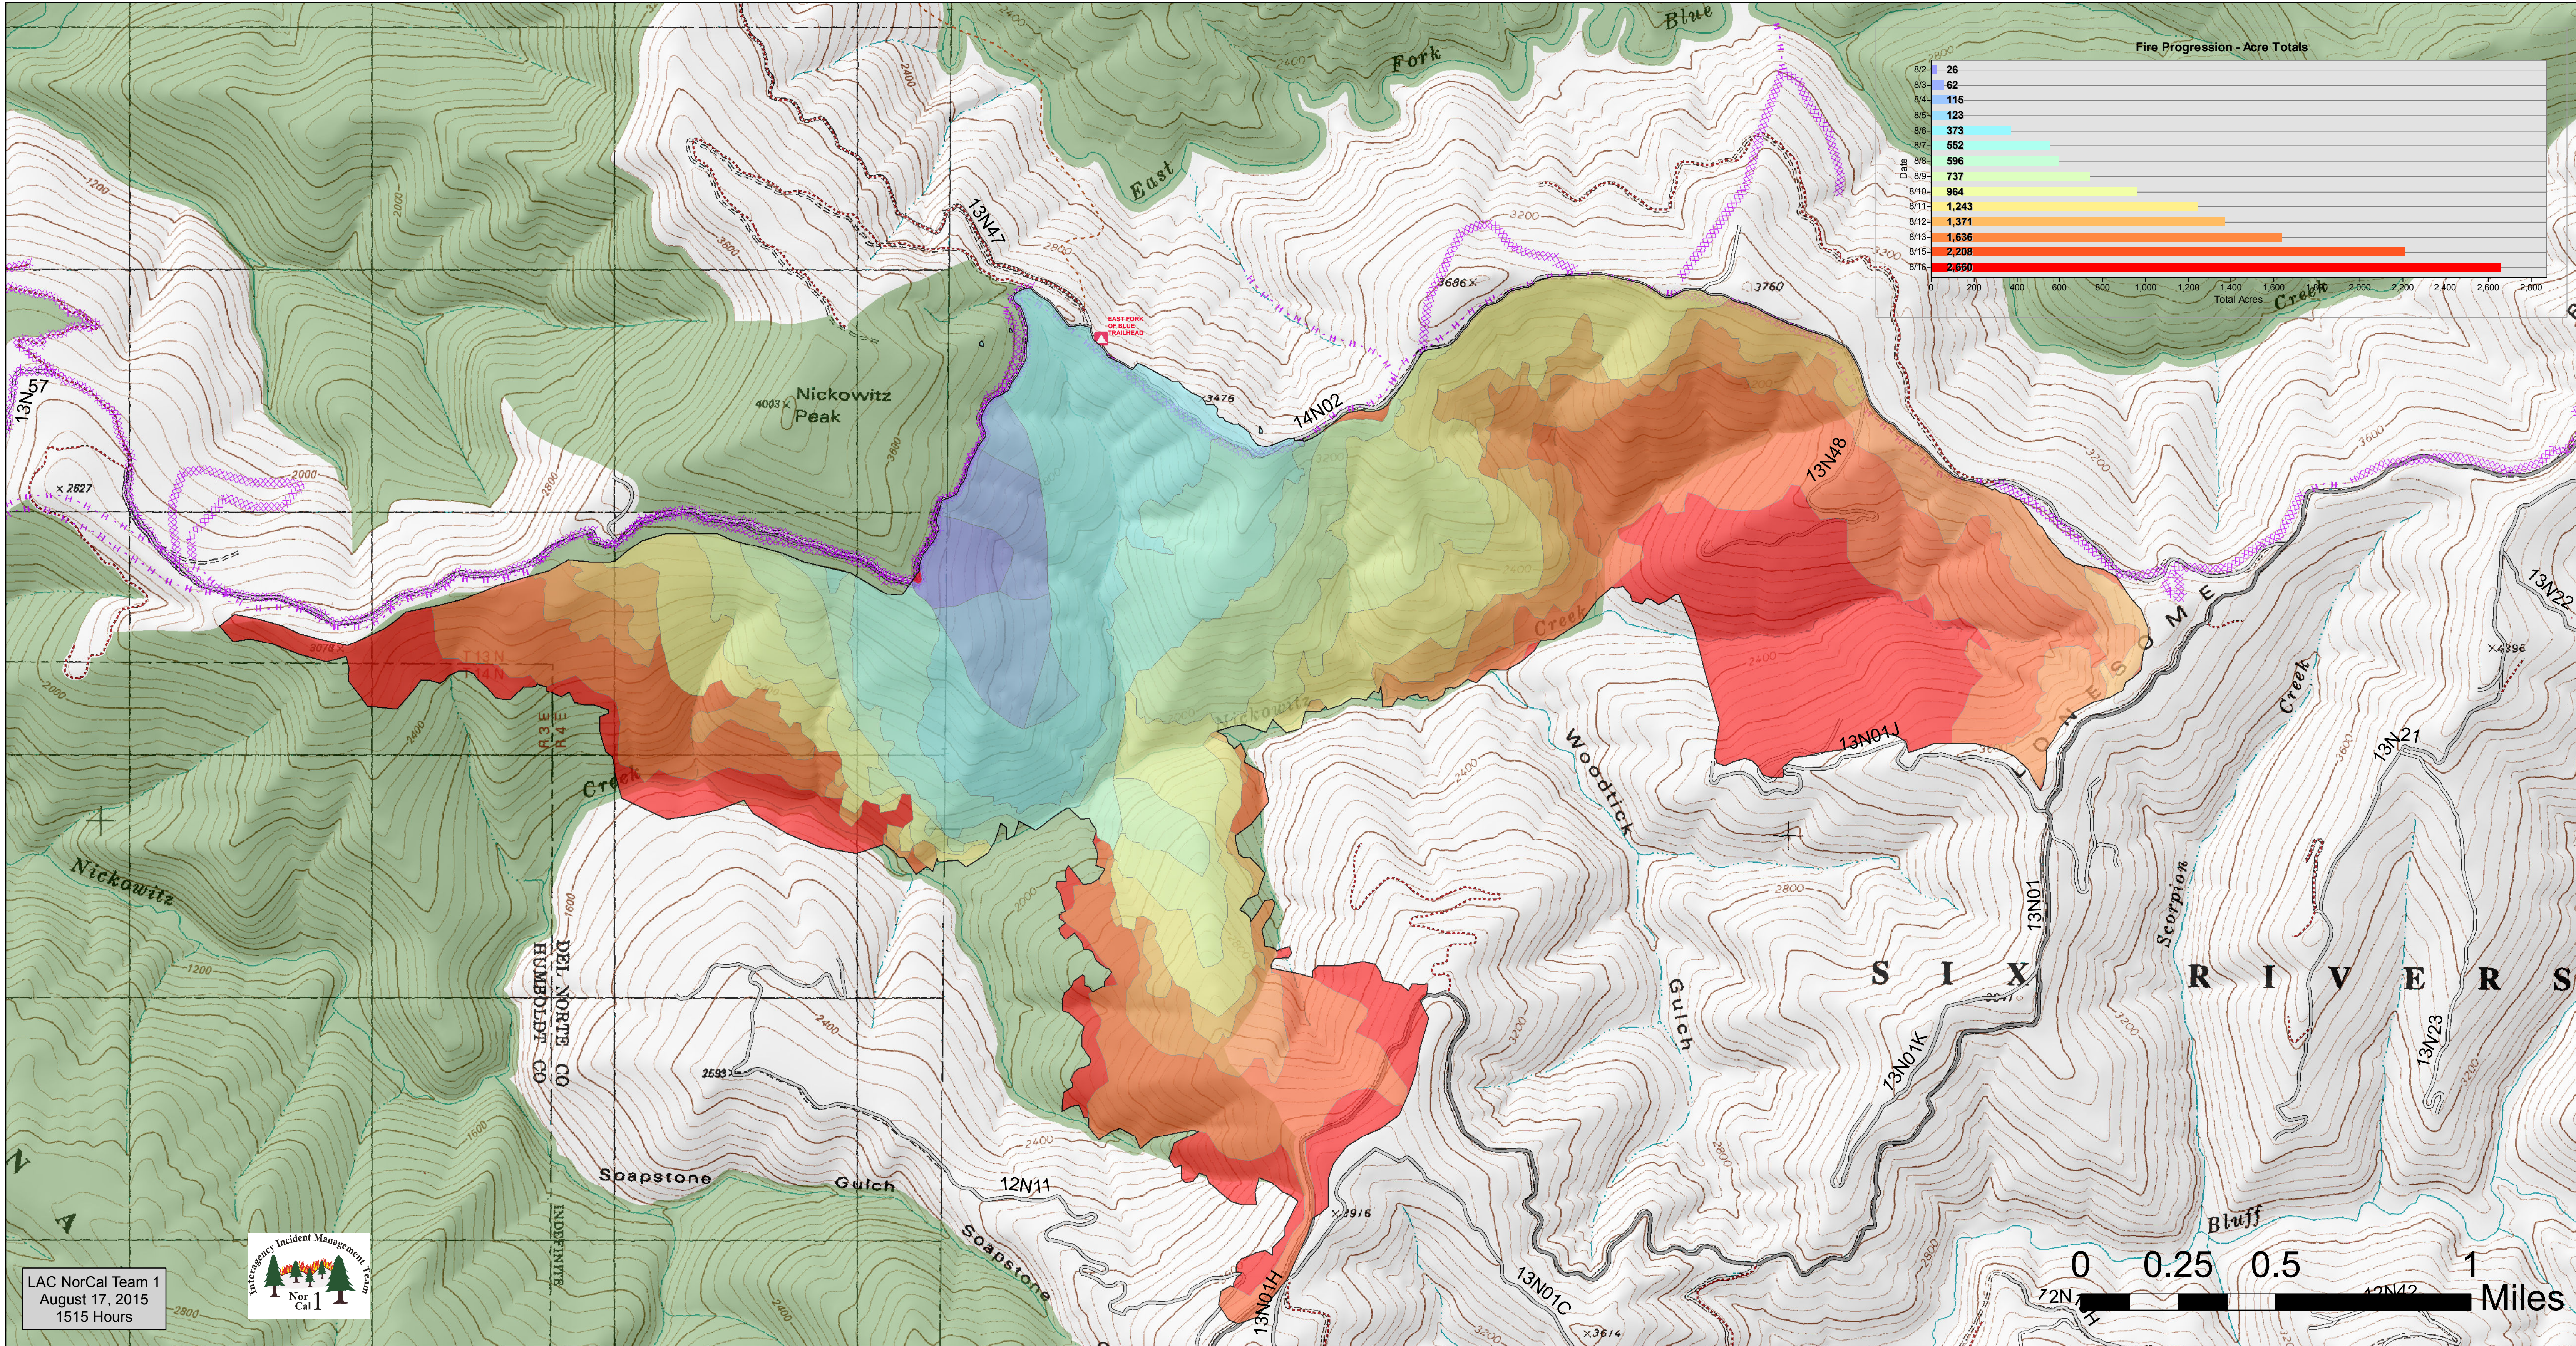

Progression Map

Nickowitz Fire CA-SRF-1470

2,660 Acres Total
as of 08/16/2015

- Historic FireLine
- Historic Dozer Line
- - - - - Historic Hand Line
- ▲ Camping Area
- Wilderness
- Decommissioned Road
- Class 3, 4, 5
- 2 - High Clearance
- 1 - Closed
- Trails

LAC NorCal Team 1
August 17, 2015
1515 Hours