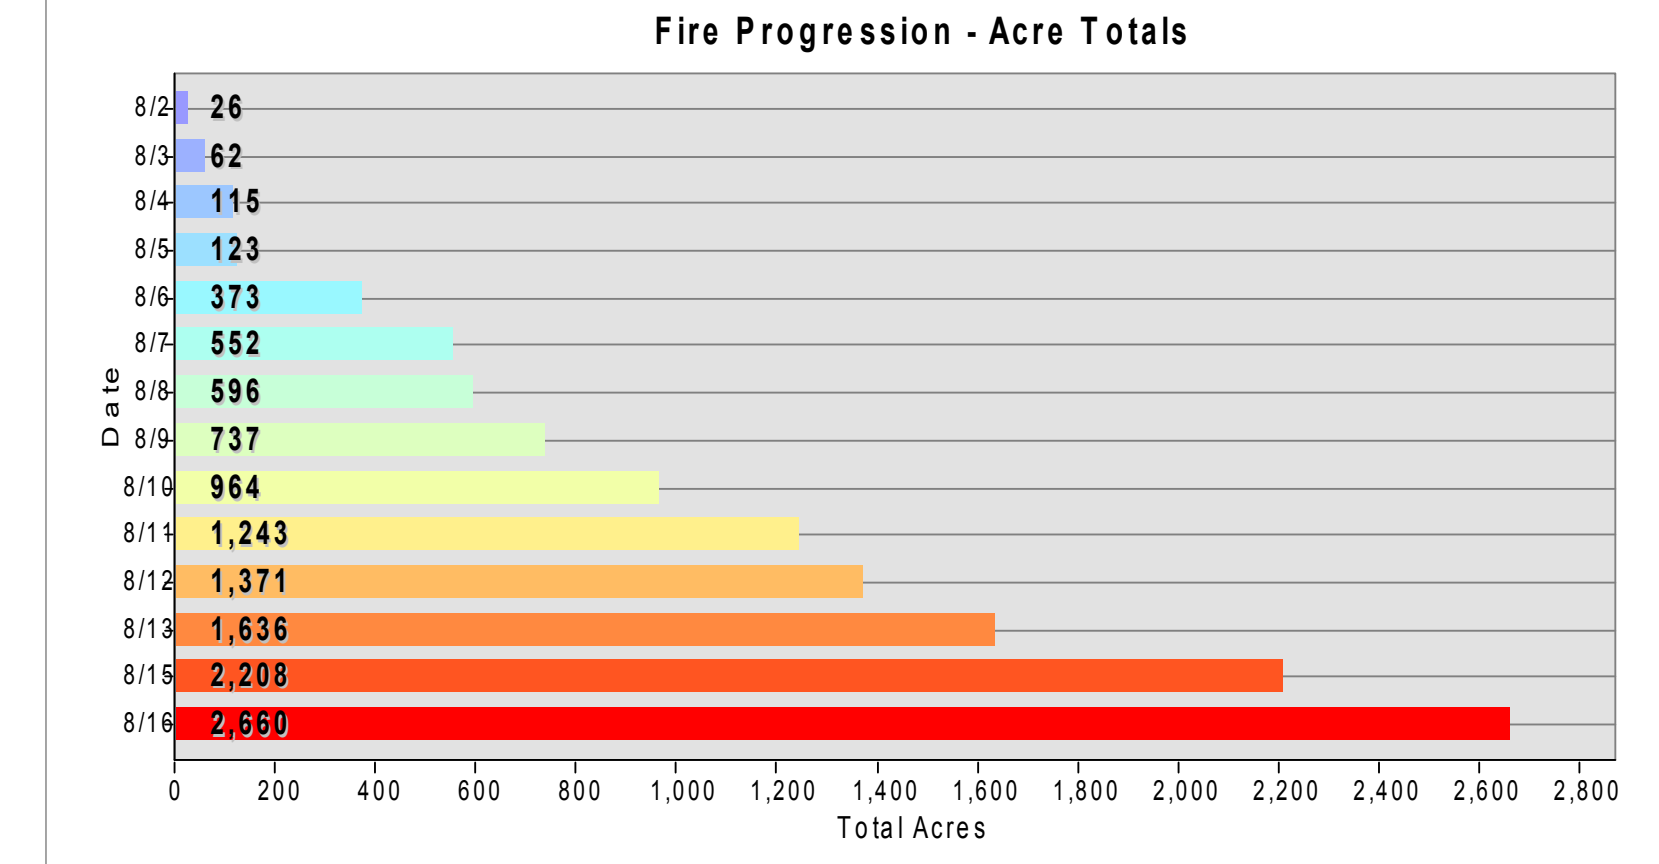

Progression Map

Nickowitz Fire CA-SRF-1470

2,660 Acres Total
as of 08/16/2015

- Historic FireLine
- Historic Dozer Line
- - - - - Historic Hand Line
- ▲ Camping Area
- Wilderness
- Decommissioned Road
- Class 3, 4, 5
- 2 - High Clearance
- 1 - Closed
- Trails

LAC NorCal Team 1
August 17, 2015
1515 Hours