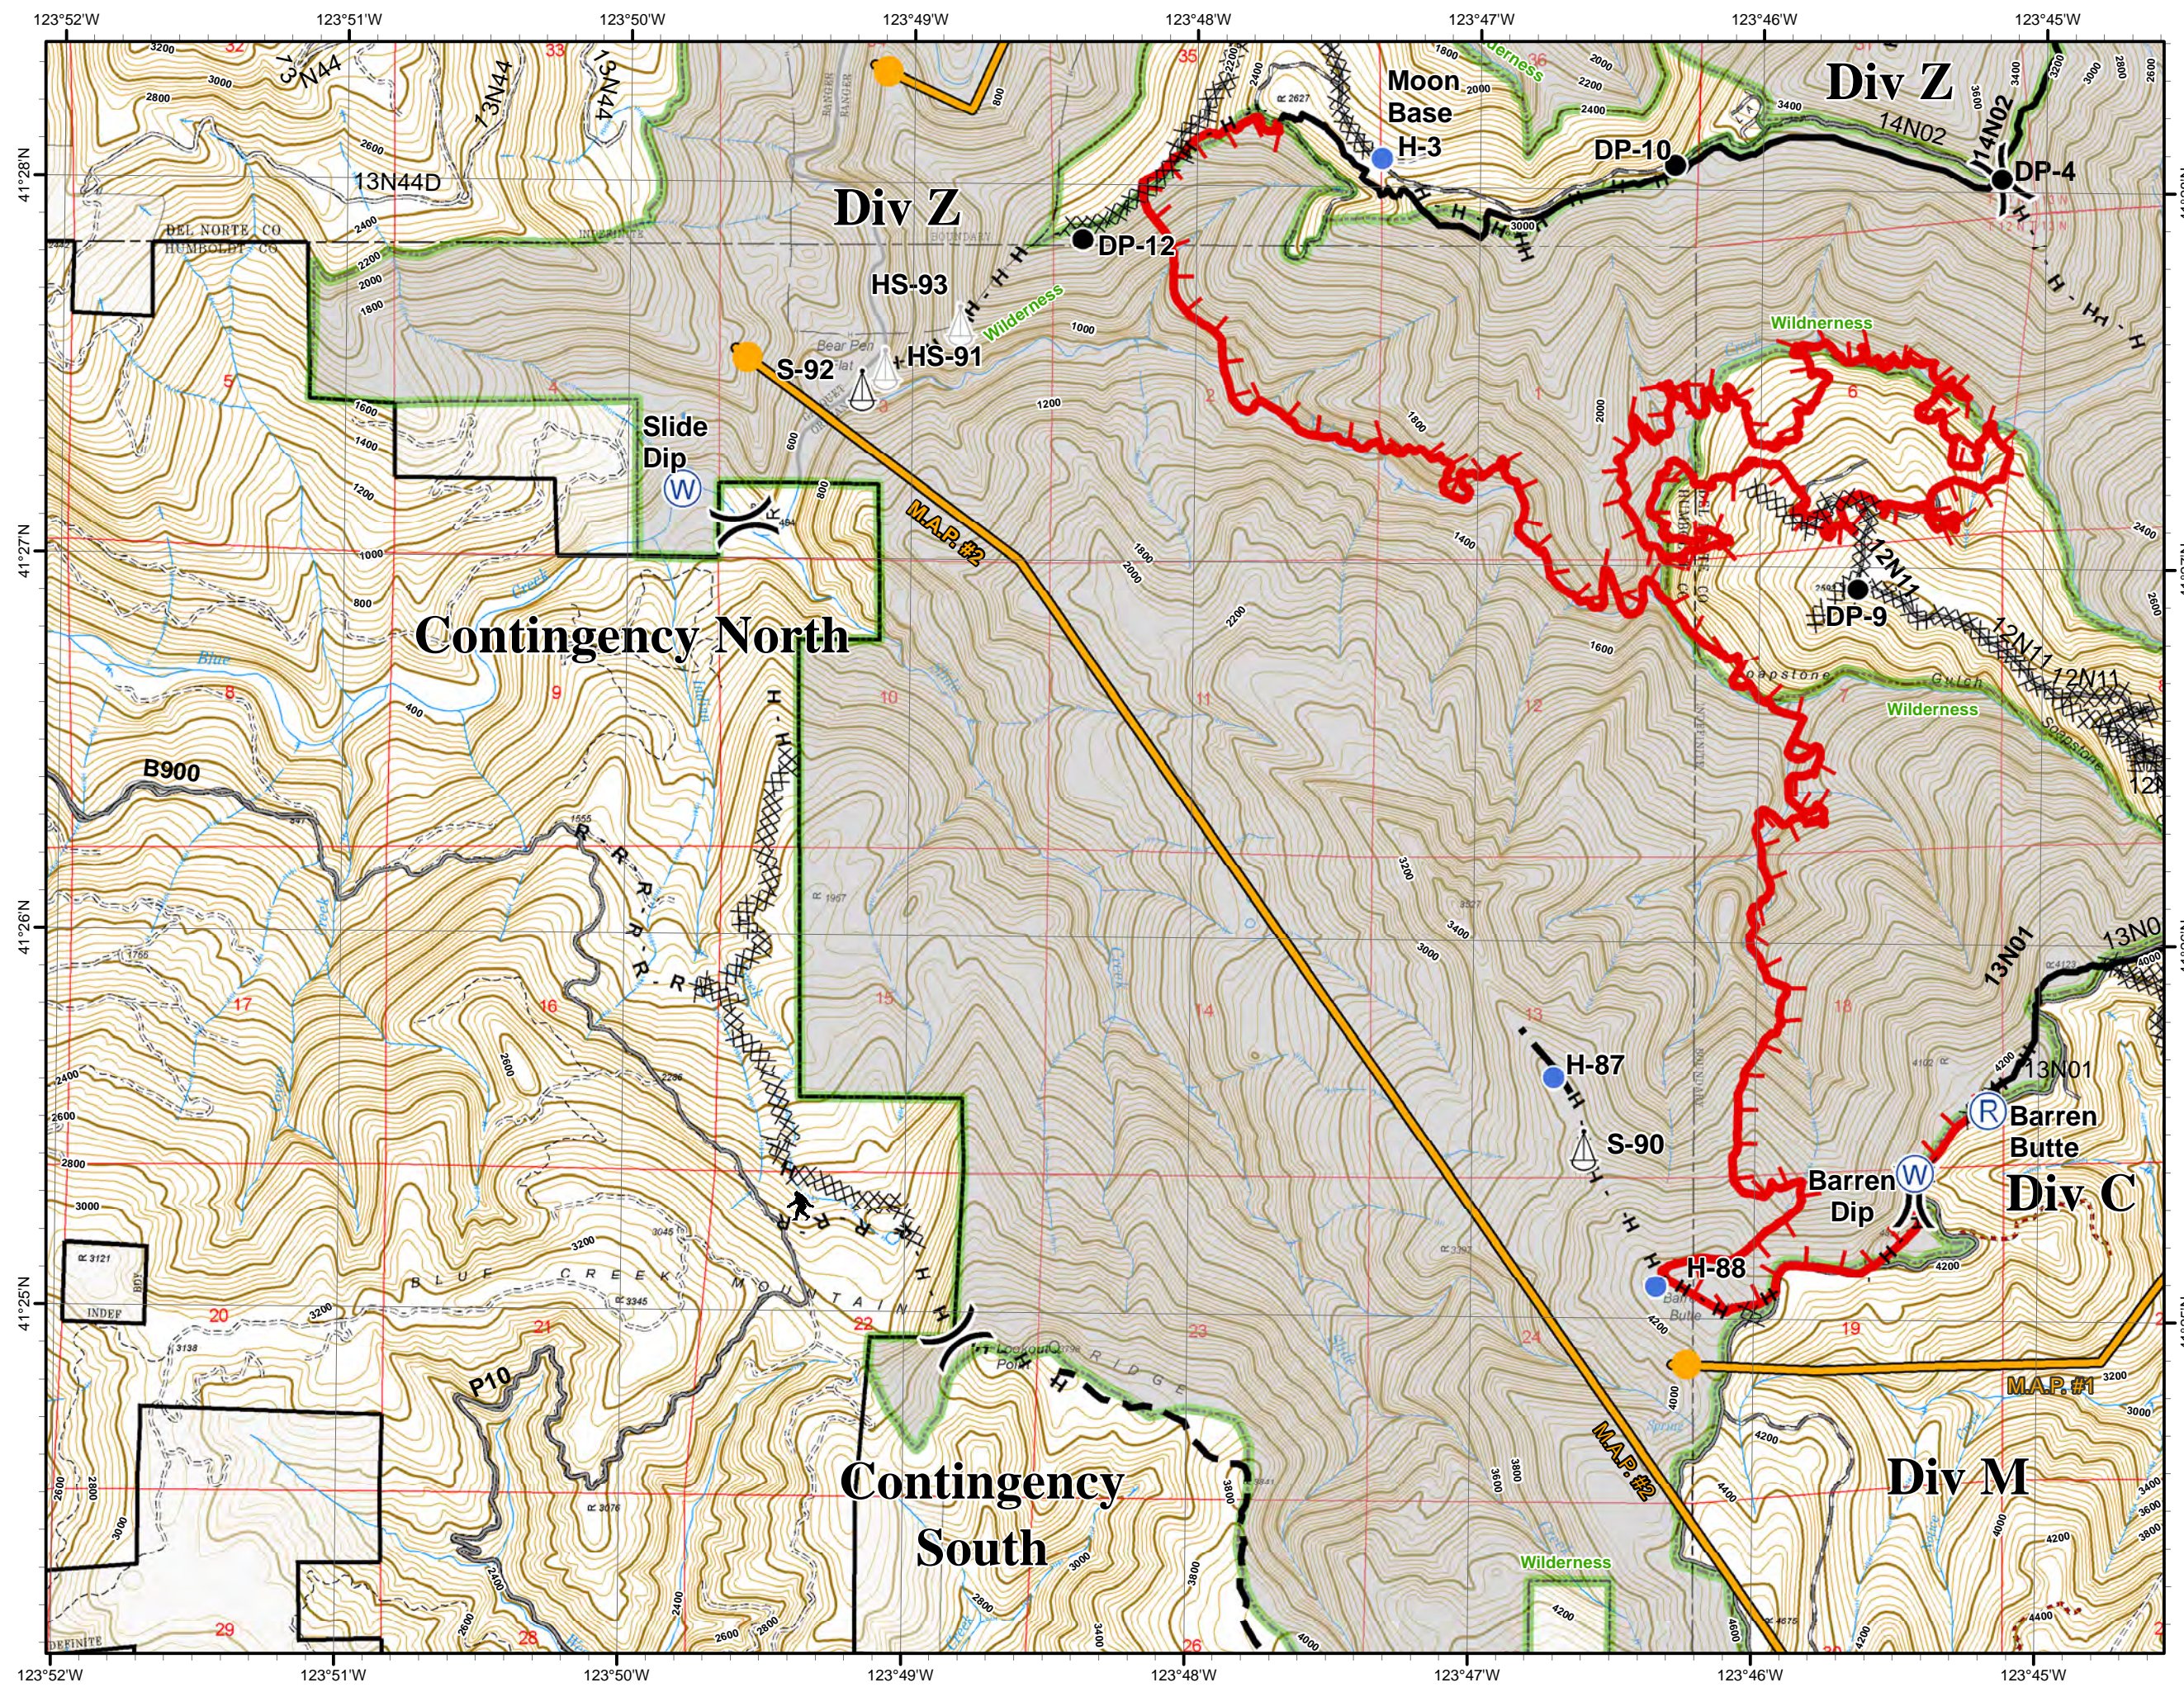

Nickowitz Fire
 CA-SRF-1470
 08/28/2015
 Day Shift
 6,631 Acres
 IAP: Page 2

- Uncontrolled Fire Edge
- Completed Dozer Line
- Completed Line
- Hand Line
- Management Action Point
- Drop Point
- Helispot
- Repeater
- Division Break
- Decommissioned Roads
- Road Class 3, 4, 5
- Road Class 2
- Wilderness

N

NorCalTeam1
 August 27, 2015
 2051 Hours

0 0.5
Miles

IAP Map
 Nickowitz Fire
 CA-SRF-1470
 08/28/2015
 Day Shift
 6,631 Acres
 IAP: Page 3

- Uncontrolled Fire Edge
- Completed Dozer Line
- Completed Line
- Hand Line
- Road as Completed Line
- Management Action Point
- Planned Fire Line
- Other
- Drop Point
- Helispot
- Repeater
- Sling Site
- Water Source
- Division Break
- Decommissioned Roads
- Road Class 3, 4, 5
- Road Class 2
- Wilderness

N

NorCalTeam1
 August 27, 2015
 2051 Hours

0 0.5
Miles

IAP Map
 Nickowitz Fire
 CA-SRF-1470
 08/28/2015
 Day Shift
 6,631 Acres
 IAP: Page 4

- Uncontrolled Fire Edge
- Completed Dozer Line
- Completed Line
- Hand Line
- Management Action Point
- Planned Fire Line
- Drop Point
- Helispot
- Repeater
- Sling Site
- Water Source
- Division Break
- Decommissioned Roads
- Road Class 3, 4, 5
- Road Class 2
- Wilderness
- No Work Zone

N

NorCalTeam1
 August 27, 2015
 2051 Hours

0 0.5
Miles

IAP Map
 Nickowitz Fire
 CA-SRF-1470
 08/28/2015
 Day Shift
 6,631 Acres
 IAP: Page 5

- Uncontrolled Fire Edge
- Completed Dozer Line
- Hand Line
- Road as Completed Line
- Management Action Point
- Planned Fire Line
- Helispot
- Sling Site
- Water Source
- Restricted Water Source
- Division Break
- Decommissioned Roads
- Road Class 3, 4, 5
- Road Class 2
- Wilderness
- No Work Zone