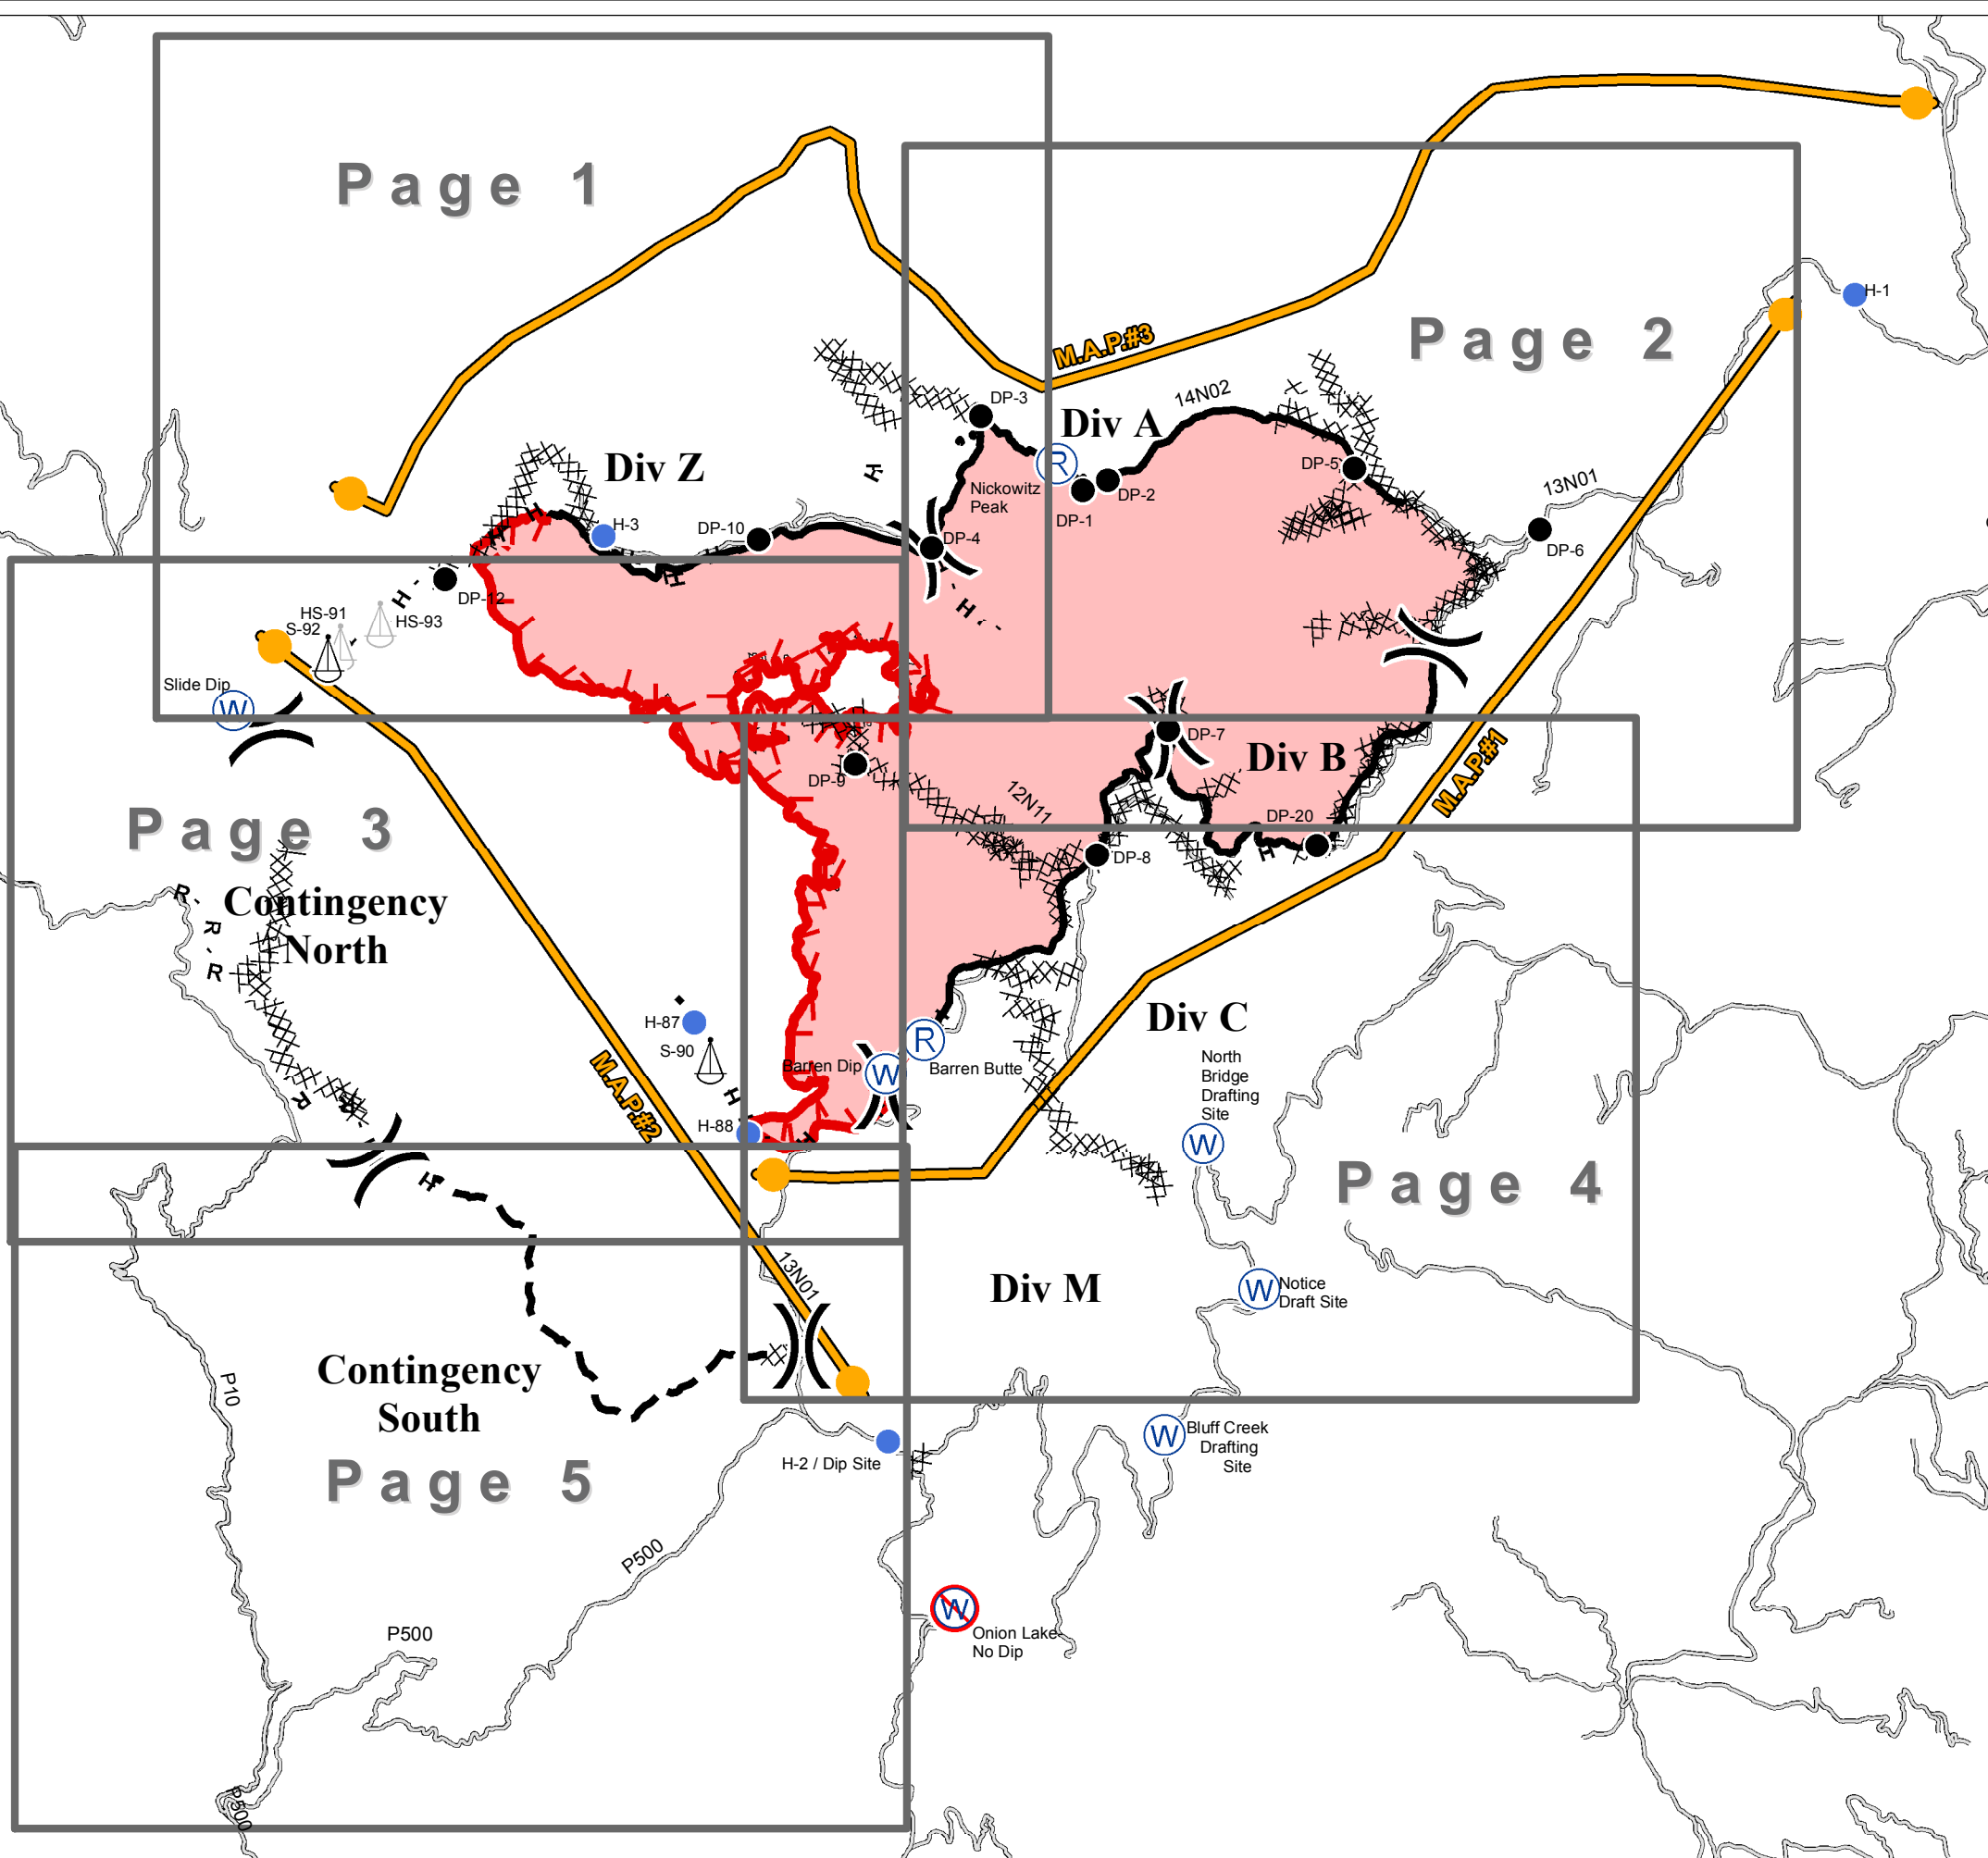

IAP Index

Nickowitz Fire
 CA-SRF-1470
 08/28/2015
 Day Shift
 6,631 Acres

-  Uncontrolled Fire Edge
-  Completed Dozer Line
-  Completed Line
-  Hand Line
-  Road as Completed Line
-  Management Action Point
-  Planned Fire Line
-  Hoist
-  Drop Point
-  Helispot
-  Repeater
-  Sling Site
-  Water Source
-  Restricted Water Source
-  Division Break
-  Roads

Maps

MTD
 August 27, 2015
 2049 Hours

IAP Map

Nickowitz Fire
 CA-SRF-1470
 08/28/2015
 Day Shift
 6,631 Acres
 IAP: Page 1

- Uncontrolled Fire Edge
- Completed Dozer Line
- Completed Line
- Hand Line
- Management Action Point
- Other
- Drop Point
- Helispot
- Repeater
- Sling Site
- Water Source
- Division Break
- Decommissioned Roads
- Road Class 3, 4, 5
- Road Class 2
- Wilderness

N

NorCalTeam1
 August 27, 2015
 2051 Hours

0 0.5
Miles

IAP Map
 Nickowitz Fire
 CA-SRF-1470
 08/28/2015
 Day Shift
 6,631 Acres
 IAP: Page 3

- Uncontrolled Fire Edge
- Completed Dozer Line
- Completed Line
- Hand Line
- Road as Completed Line
- Management Action Point
- Planned Fire Line
- Other
- Drop Point
- Helispot
- Repeater
- Sling Site
- Water Source
- Division Break
- Decommissioned Roads
- Road Class 3, 4, 5
- Road Class 2
- Wilderness

N

NorCalTeam1
 August 27, 2015
 2051 Hours

0 0.5
Miles

IAP Map
 Nickowitz Fire
 CA-SRF-1470
 08/28/2015
 Day Shift
 6,631 Acres
 IAP: Page 5

- Uncontrolled Fire Edge
- Completed Dozer Line
- Hand Line
- Road as Completed Line
- Management Action Point
- Planned Fire Line
- Helispot
- Sling Site
- Water Source
- Restricted Water Source
- Division Break
- Decommissioned Roads
- Road Class 3, 4, 5
- Road Class 2
- Wilderness
- No Work Zone