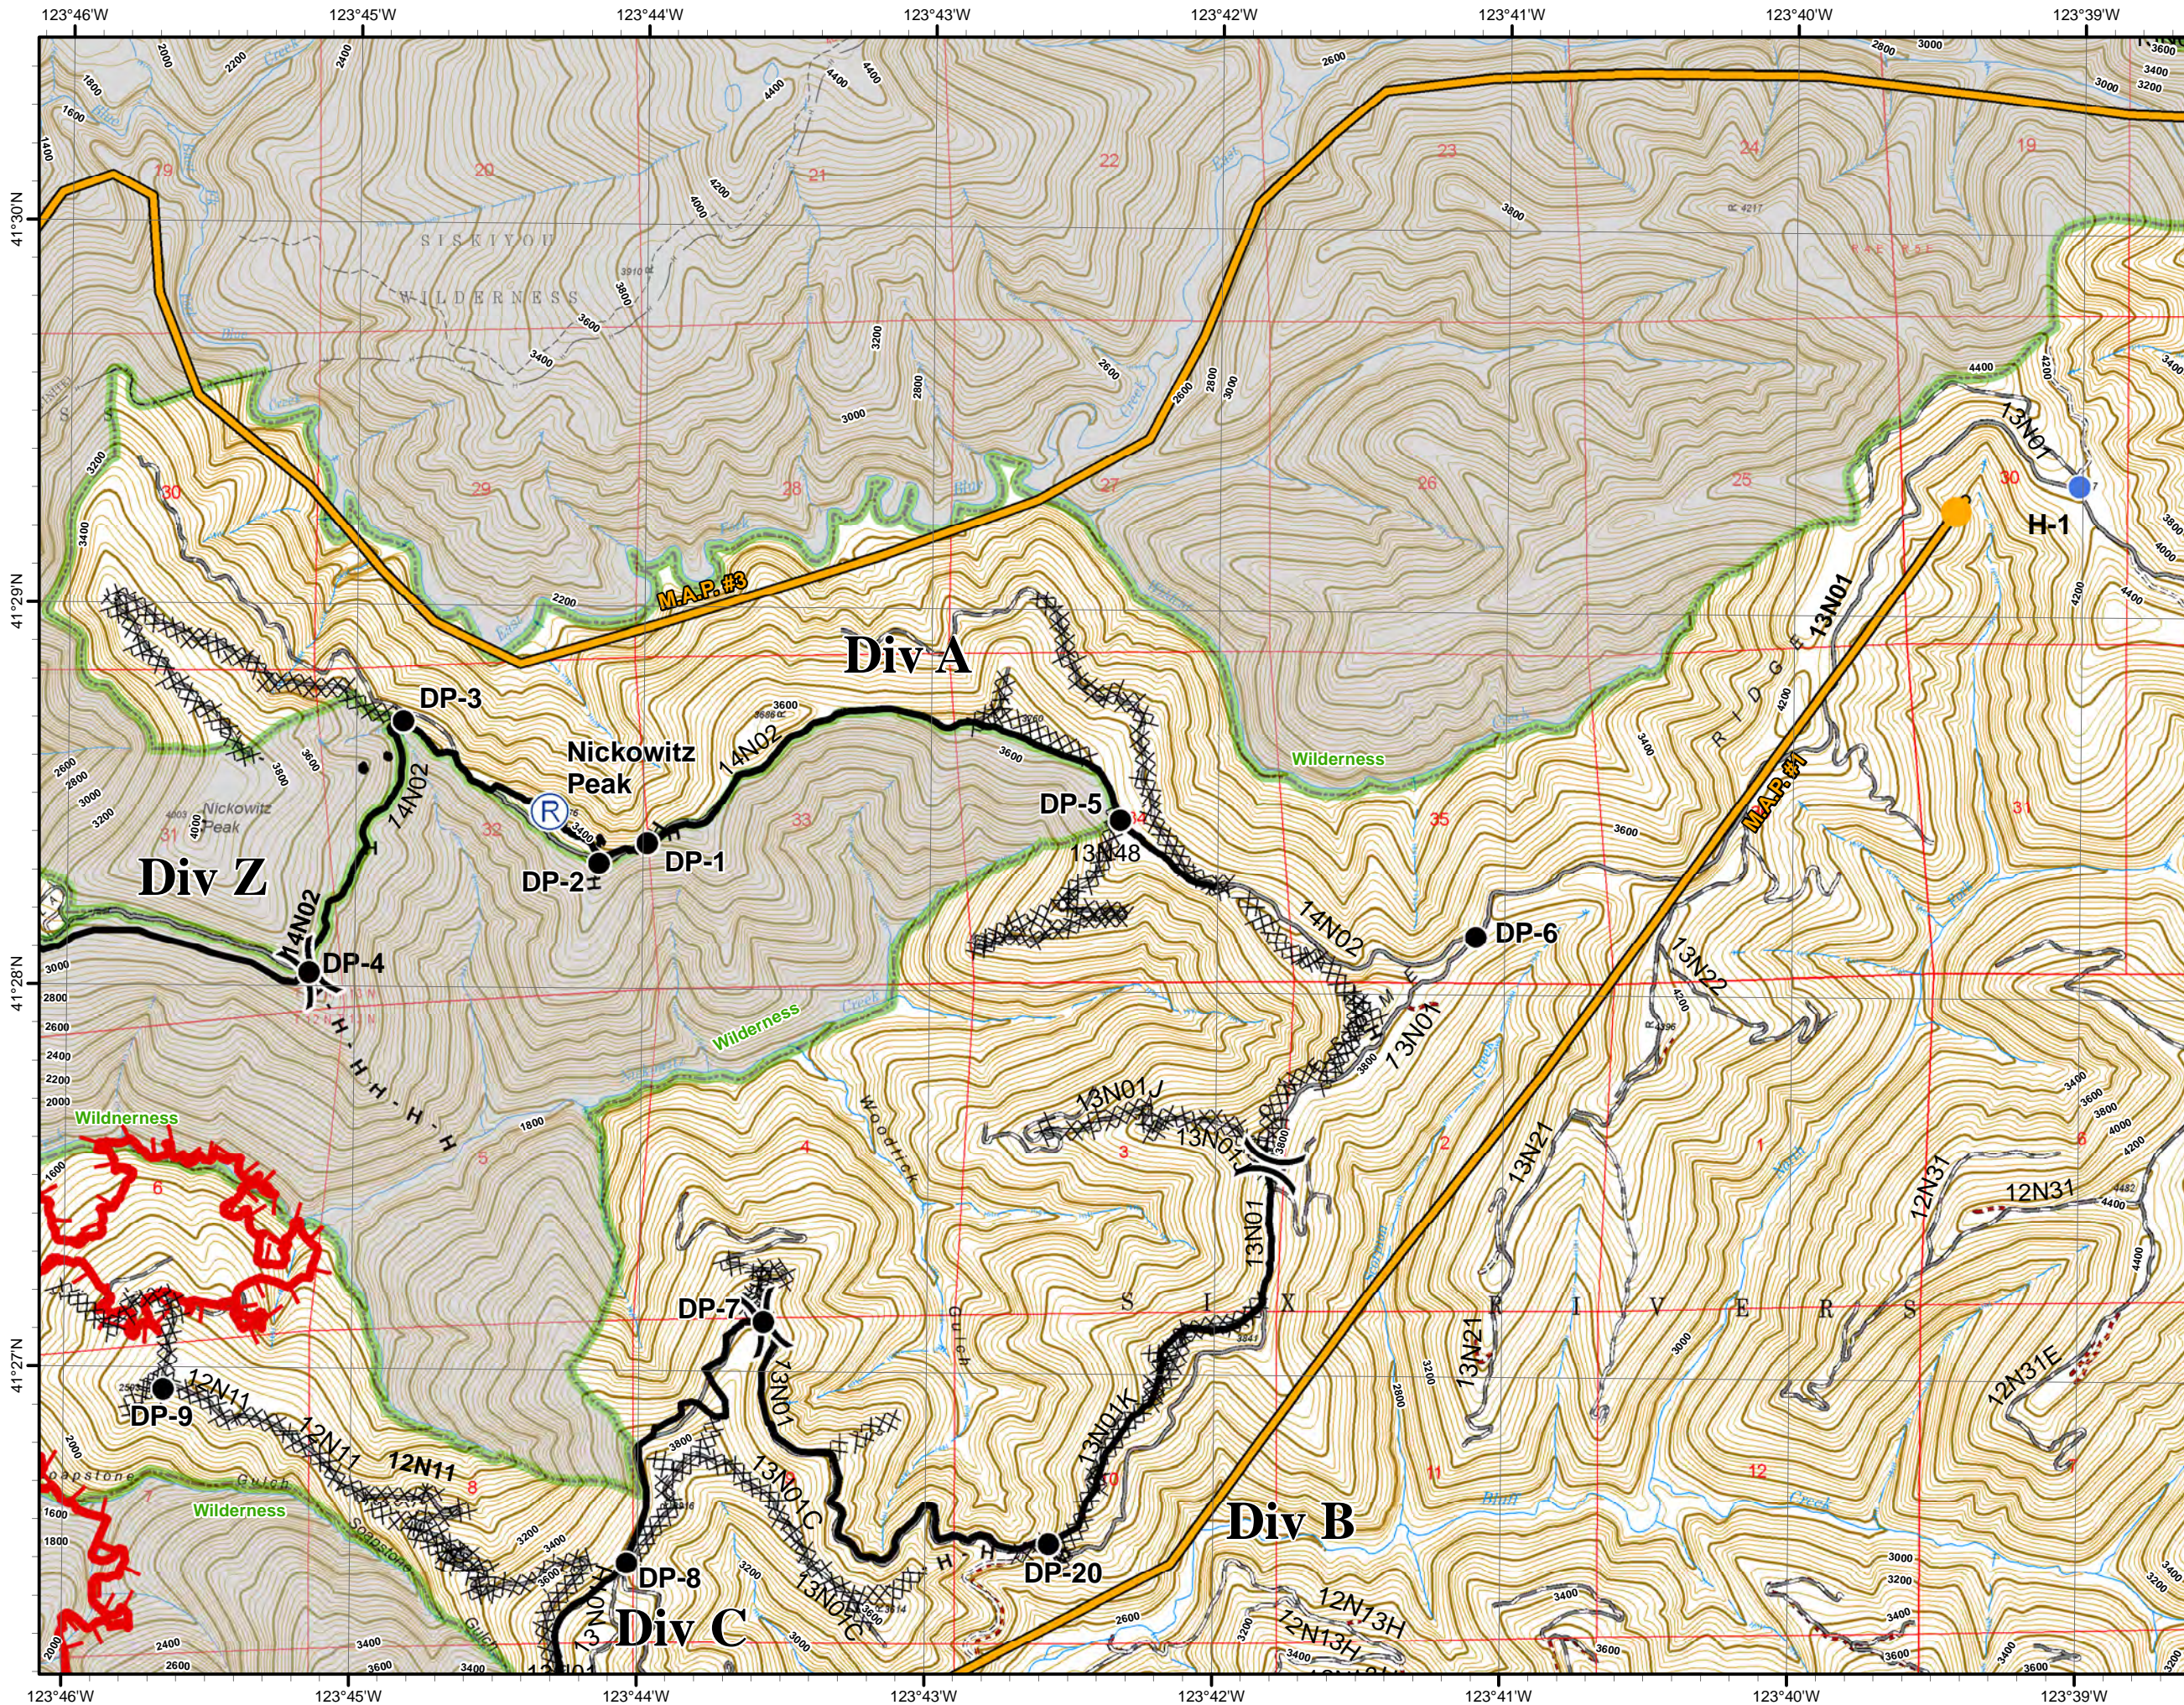

Nickowitz Fire
 CA-SRF-1470
 08/28/2015
 Day Shift
 6,631 Acres
 IAP: Page 2

- Uncontrolled Fire Edge
- Completed Dozer Line
- Completed Line
- Hand Line
- Management Action Point
- Drop Point
- Helispot
- Repeater
- Division Break
- Decommissioned Roads
- Road Class 3, 4, 5
- Road Class 2
- Wilderness

N

NorCalTeam1
 August 27, 2015
 2051 Hours

0 0.5
Miles

IAP Map
 Nickowitz Fire
 CA-SRF-1470
 08/28/2015
 Day Shift
 6,631 Acres
 IAP: Page 3

- Uncontrolled Fire Edge
- Completed Dozer Line
- Completed Line
- Hand Line
- Road as Completed Line
- Management Action Point
- Planned Fire Line
- Other
- Drop Point
- Helispot
- Repeater
- Sling Site
- Water Source
- Division Break
- Decommissioned Roads
- Road Class 3, 4, 5
- Road Class 2
- Wilderness

N

NorCalTeam1
 August 27, 2015
 2051 Hours

0 0.5
Miles

IAP Map
 Nickowitz Fire
 CA-SRF-1470
 08/28/2015
 Day Shift
 6,631 Acres
 IAP: Page 4

- Uncontrolled Fire Edge
- Completed Dozer Line
- Completed Line
- Hand Line
- Management Action Point
- Planned Fire Line
- Drop Point
- Helispot
- Repeater
- Sling Site
- Water Source
- Division Break
- Decommissioned Roads
- Road Class 3, 4, 5
- Road Class 2
- Wilderness
- No Work Zone

N

NorCalTeam1
 August 27, 2015
 2051 Hours

0 0.5
Miles

IAP Map
 Nickowitz Fire
 CA-SRF-1470
 08/28/2015
 Day Shift
 6,631 Acres
 IAP: Page 5

- Uncontrolled Fire Edge
- Completed Dozer Line
- Hand Line
- Road as Completed Line
- Management Action Point
- Planned Fire Line
- Helispot
- Sling Site
- Water Source
- Restricted Water Source
- Division Break
- Decommissioned Roads
- Road Class 3, 4, 5
- Road Class 2
- Wilderness
- No Work Zone