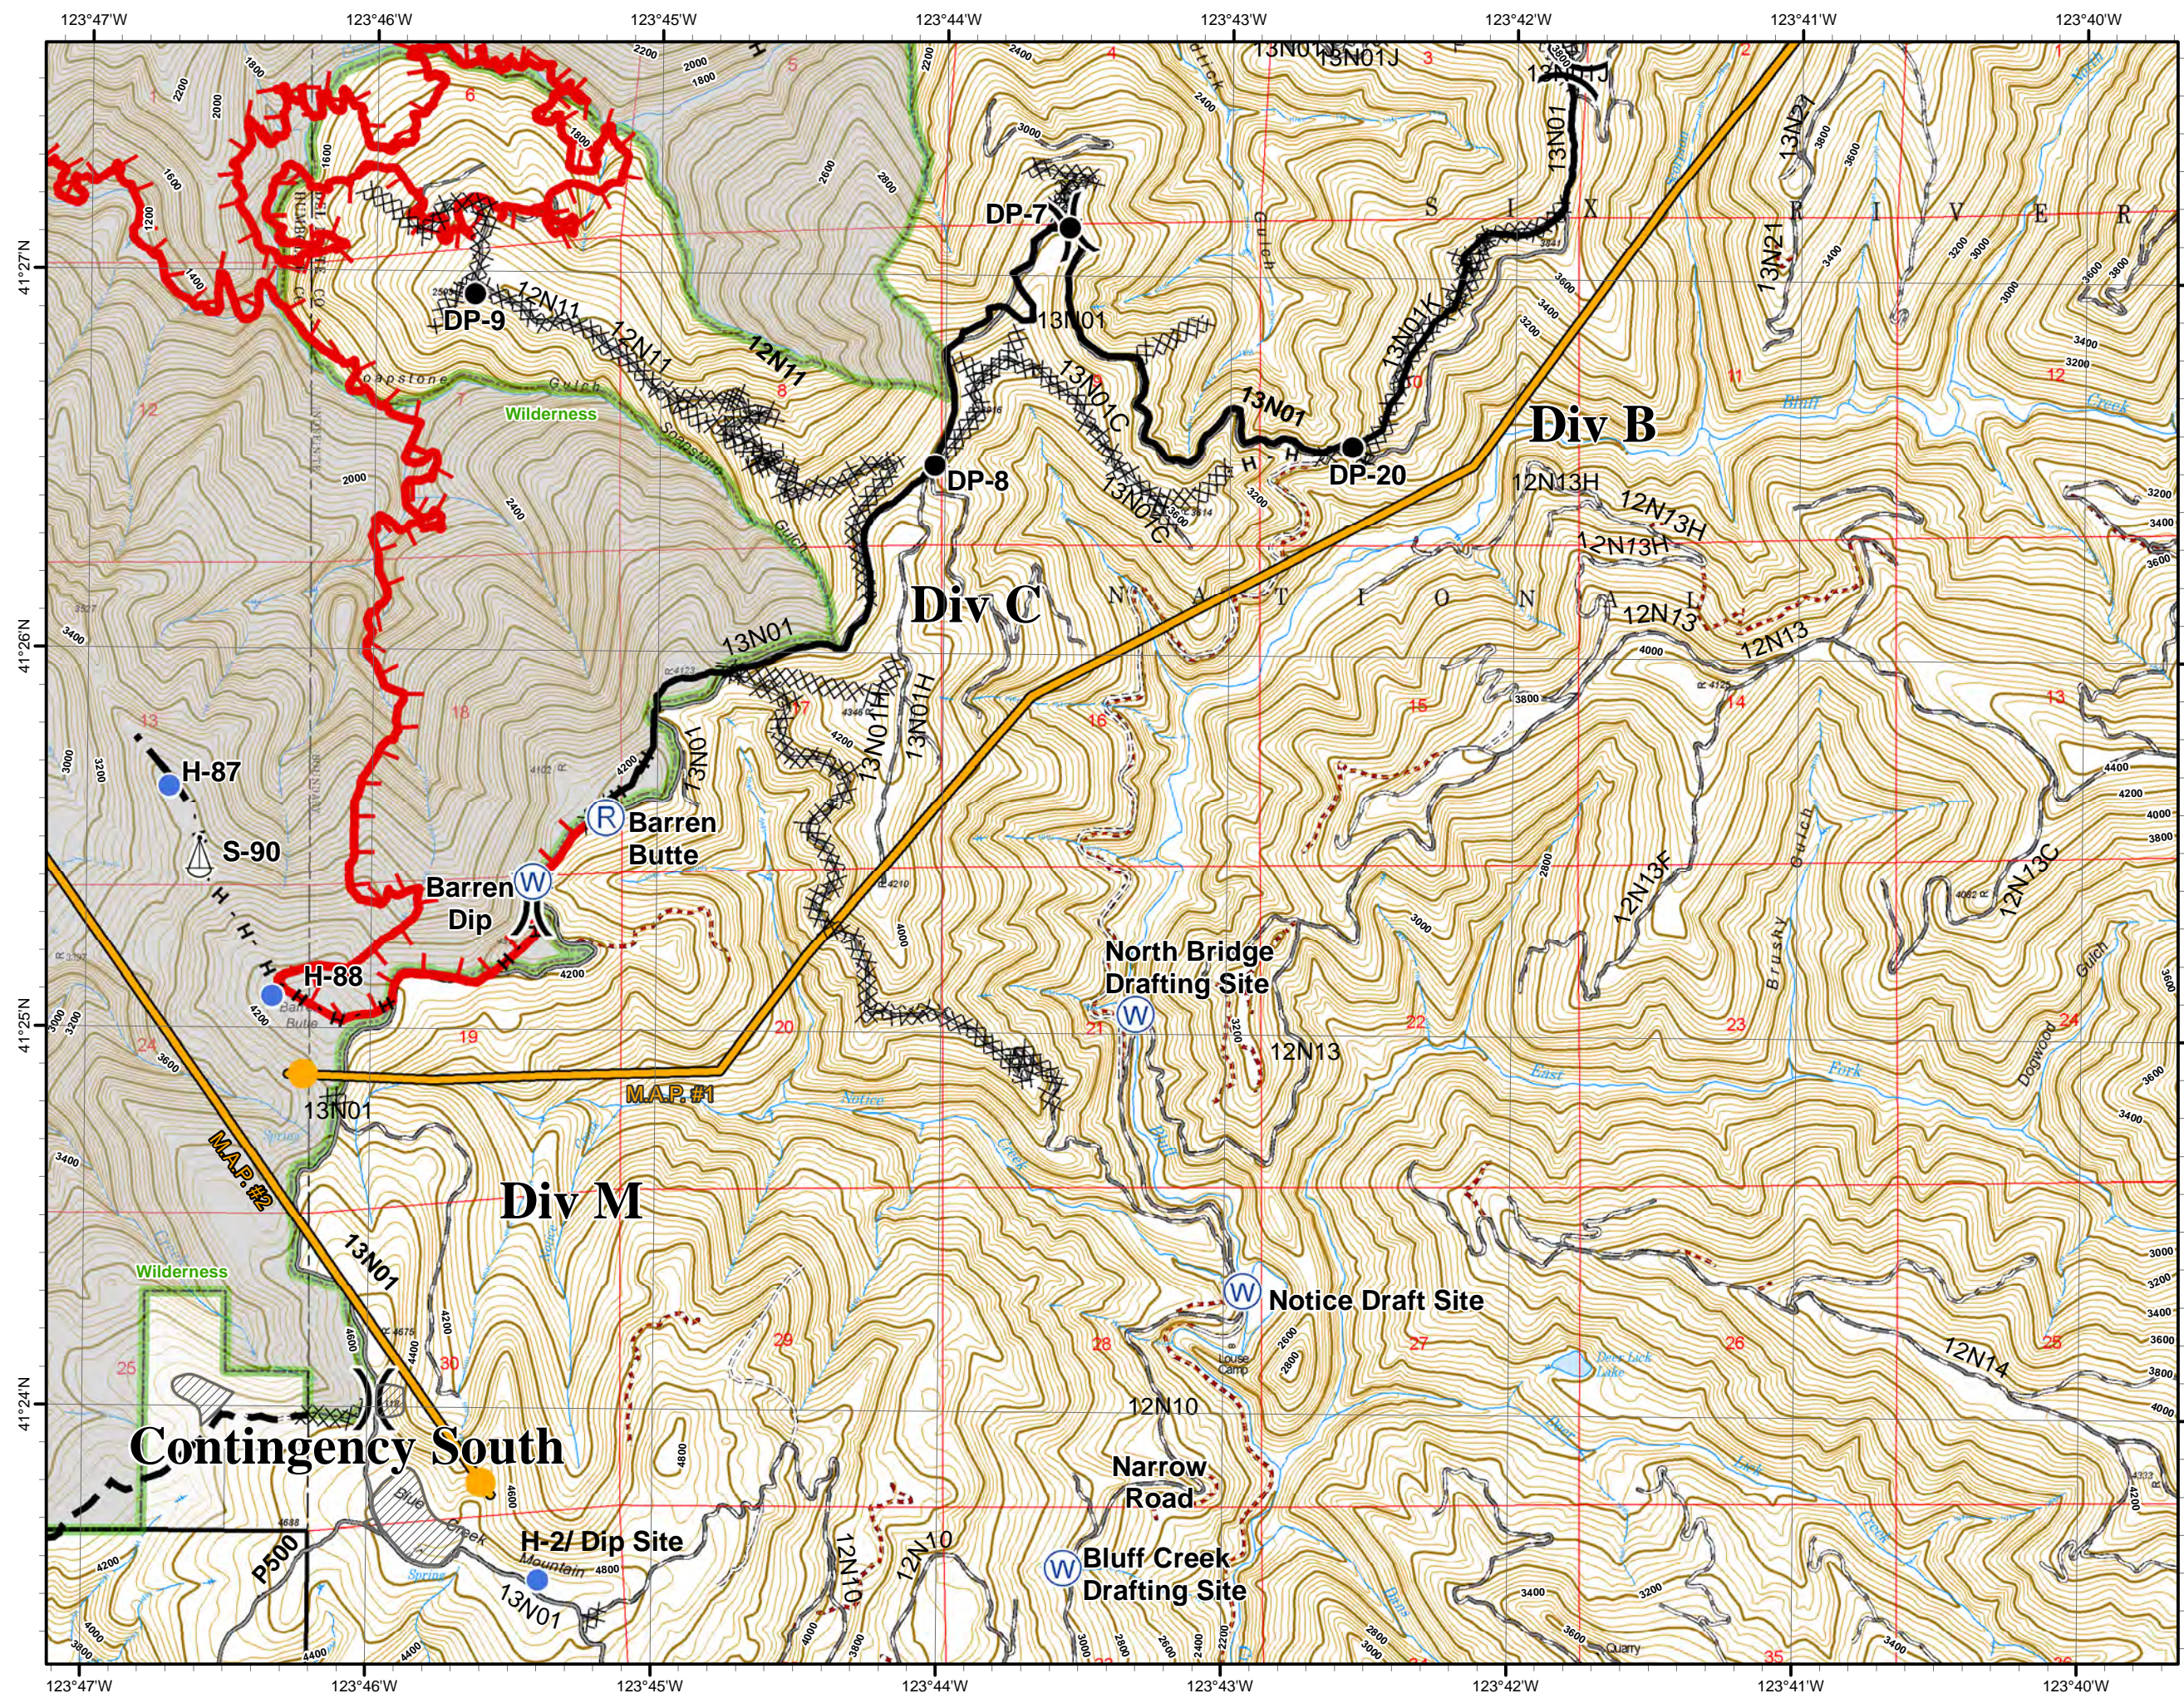

IAP Index

Nickowitz Fire
 CA-SRF-1470
 08/28/2015
 Day Shift
 6,631 Acres

-  Uncontrolled Fire Edge
-  Completed Dozer Line
-  Completed Line
-  Hand Line
-  Road as Completed Line
-  Management Action Point
-  Planned Fire Line
-  Hoist
-  Drop Point
-  Helispot
-  Repeater
-  Sling Site
-  Water Source
-  Restricted Water Source
-  Division Break
-  Roads

N

NorCalTeam1
 August 27, 2015
 2051 Hours

0 0.5
Miles

IAP Map
 Nickowitz Fire
 CA-SRF-1470
 08/28/2015
 Day Shift
 6,631 Acres
 IAP: Page 3

- Uncontrolled Fire Edge
- Completed Dozer Line
- Completed Line
- Hand Line
- Road as Completed Line
- Management Action Point
- Planned Fire Line
- Other
- Drop Point
- Helispot
- Repeater
- Sling Site
- Water Source
- Division Break
- Decommissioned Roads
- Road Class 3, 4, 5
- Road Class 2
- Wilderness

N

NorCalTeam1
 August 27, 2015
 2051 Hours

0 0.5
Miles

IAP Map
 Nickowitz Fire
 CA-SRF-1470
 08/28/2015
 Day Shift
 6,631 Acres
 IAP: Page 4

- Uncontrolled Fire Edge
- Completed Dozer Line
- Completed Line
- Hand Line
- Management Action Point
- Planned Fire Line
- Drop Point
- Helispot
- Repeater
- Sling Site
- Water Source
- Division Break
- Decommissioned Roads
- Road Class 3, 4, 5
- Road Class 2
- Wilderness
- No Work Zone

N

NorCalTeam1
 August 27, 2015
 2051 Hours

0 0.5
Miles

IAP Map
 Nickowitz Fire
 CA-SRF-1470
 08/28/2015
 Day Shift
 6,631 Acres
 IAP: Page 5

- Uncontrolled Fire Edge
- Completed Dozer Line
- Hand Line
- Road as Completed Line
- Management Action Point
- Planned Fire Line
- Helispot
- Sling Site
- Water Source
- Restricted Water Source
- Division Break
- Decommissioned Roads
- Road Class 3, 4, 5
- Road Class 2
- Wilderness
- No Work Zone