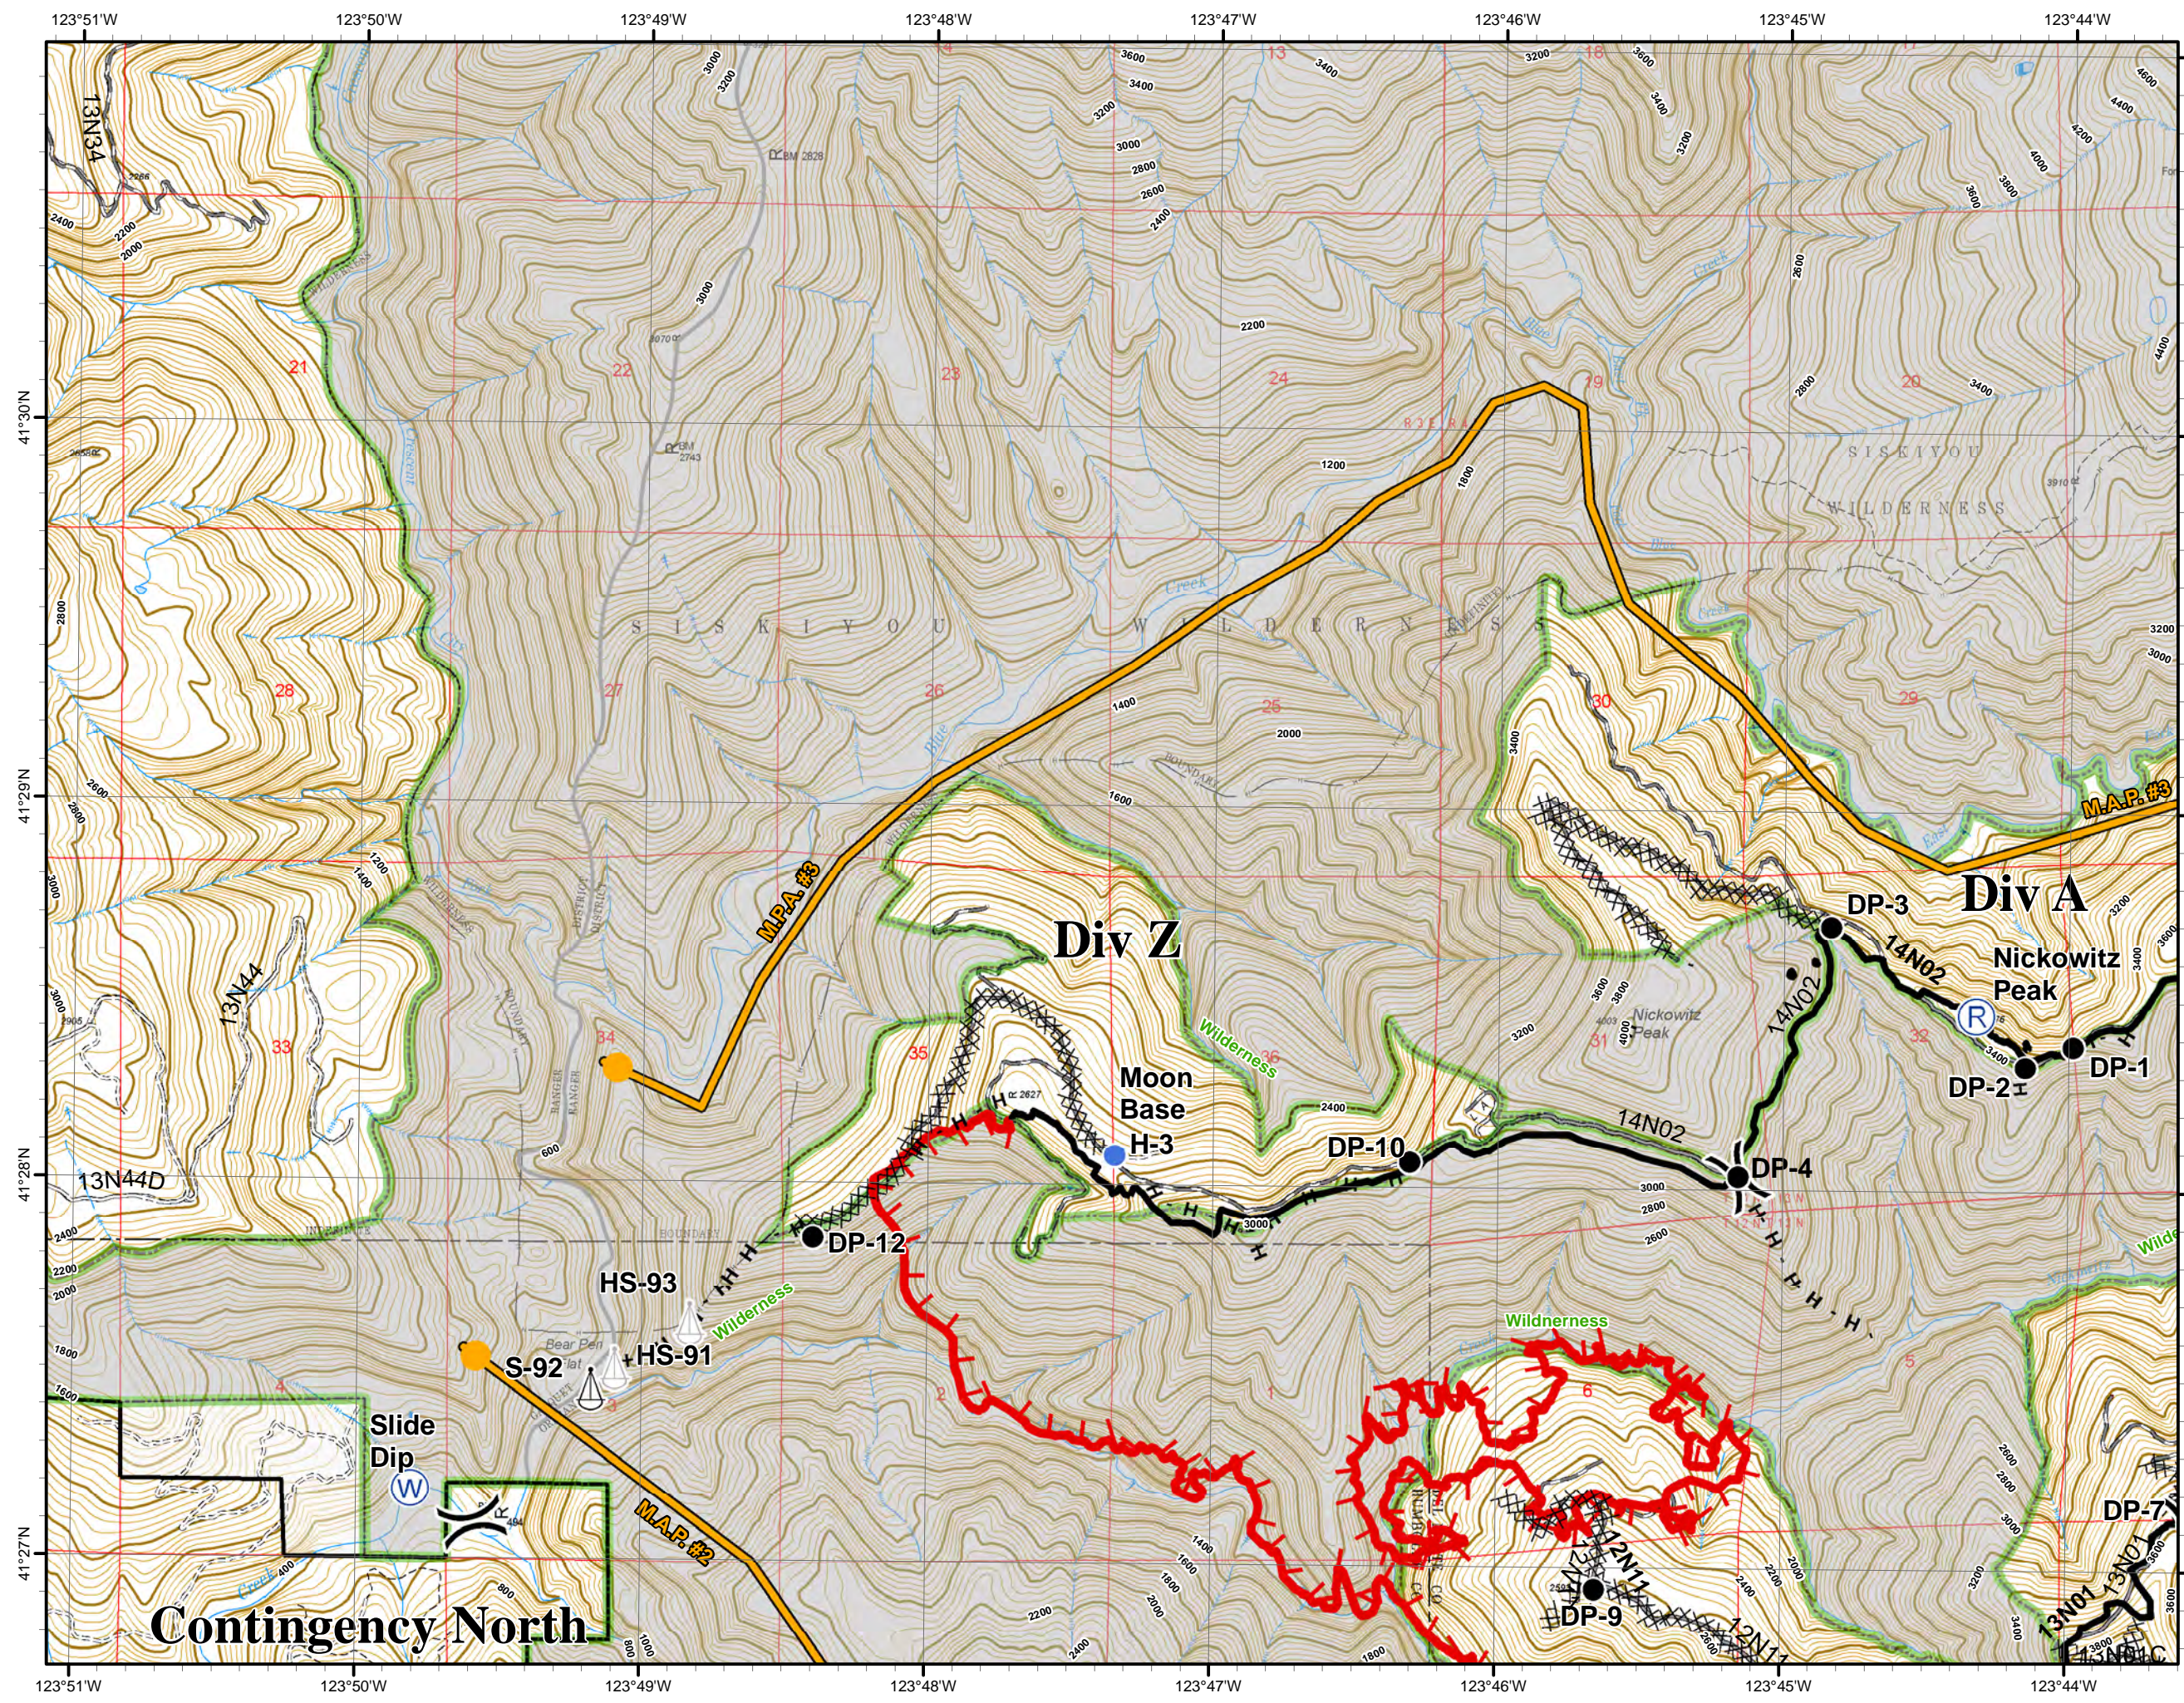

IAP Index

Nickowitz Fire
 CA-SRF-1470
 08/28/2015
 Day Shift
 6,631 Acres

-  Uncontrolled Fire Edge
-  Completed Dozer Line
-  Completed Line
-  Hand Line
-  Road as Completed Line
-  Management Action Point
-  Planned Fire Line
-  Hoist
-  Drop Point
-  Helispot
-  Repeater
-  Sling Site
-  Water Source
-  Restricted Water Source
-  Division Break
-  Roads

Maps

MTD
 August 27, 2015
 2049 Hours

IAP Map

Nickowitz Fire
 CA-SRF-1470
 08/28/2015
 Day Shift
 6,631 Acres
 IAP: Page 1

- Uncontrolled Fire Edge
- Completed Dozer Line
- Completed Line
- Hand Line
- Management Action Point
- Other
- Drop Point
- Helispot
- Repeater
- Sling Site
- Water Source
- Division Break
- Decommissioned Roads
- Road Class 3, 4, 5
- Road Class 2
- Wilderness

N

NorCalTeam1
 August 27, 2015
 2051 Hours

0 0.5
Miles

IAP Map
 Nickowitz Fire
 CA-SRF-1470
 08/28/2015
 Day Shift
 6,631 Acres
 IAP: Page 3

- Uncontrolled Fire Edge
- Completed Dozer Line
- Completed Line
- Hand Line
- Road as Completed Line
- Management Action Point
- Planned Fire Line
- Other
- Drop Point
- Helispot
- Repeater
- Sling Site
- Water Source
- Division Break
- Decommissioned Roads
- Road Class 3, 4, 5
- Road Class 2
- Wilderness

N

NorCalTeam1
 August 27, 2015
 2051 Hours

0 0.5
Miles

IAP Map
 Nickowitz Fire
 CA-SRF-1470
 08/28/2015
 Day Shift
 6,631 Acres
 IAP: Page 4

- Uncontrolled Fire Edge
- Completed Dozer Line
- Completed Line
- Hand Line
- Management Action Point
- Planned Fire Line
- Drop Point
- Helispot
- Repeater
- Sling Site
- Water Source
- Division Break
- Decommissioned Roads
- Road Class 3, 4, 5
- Road Class 2
- Wilderness
- No Work Zone