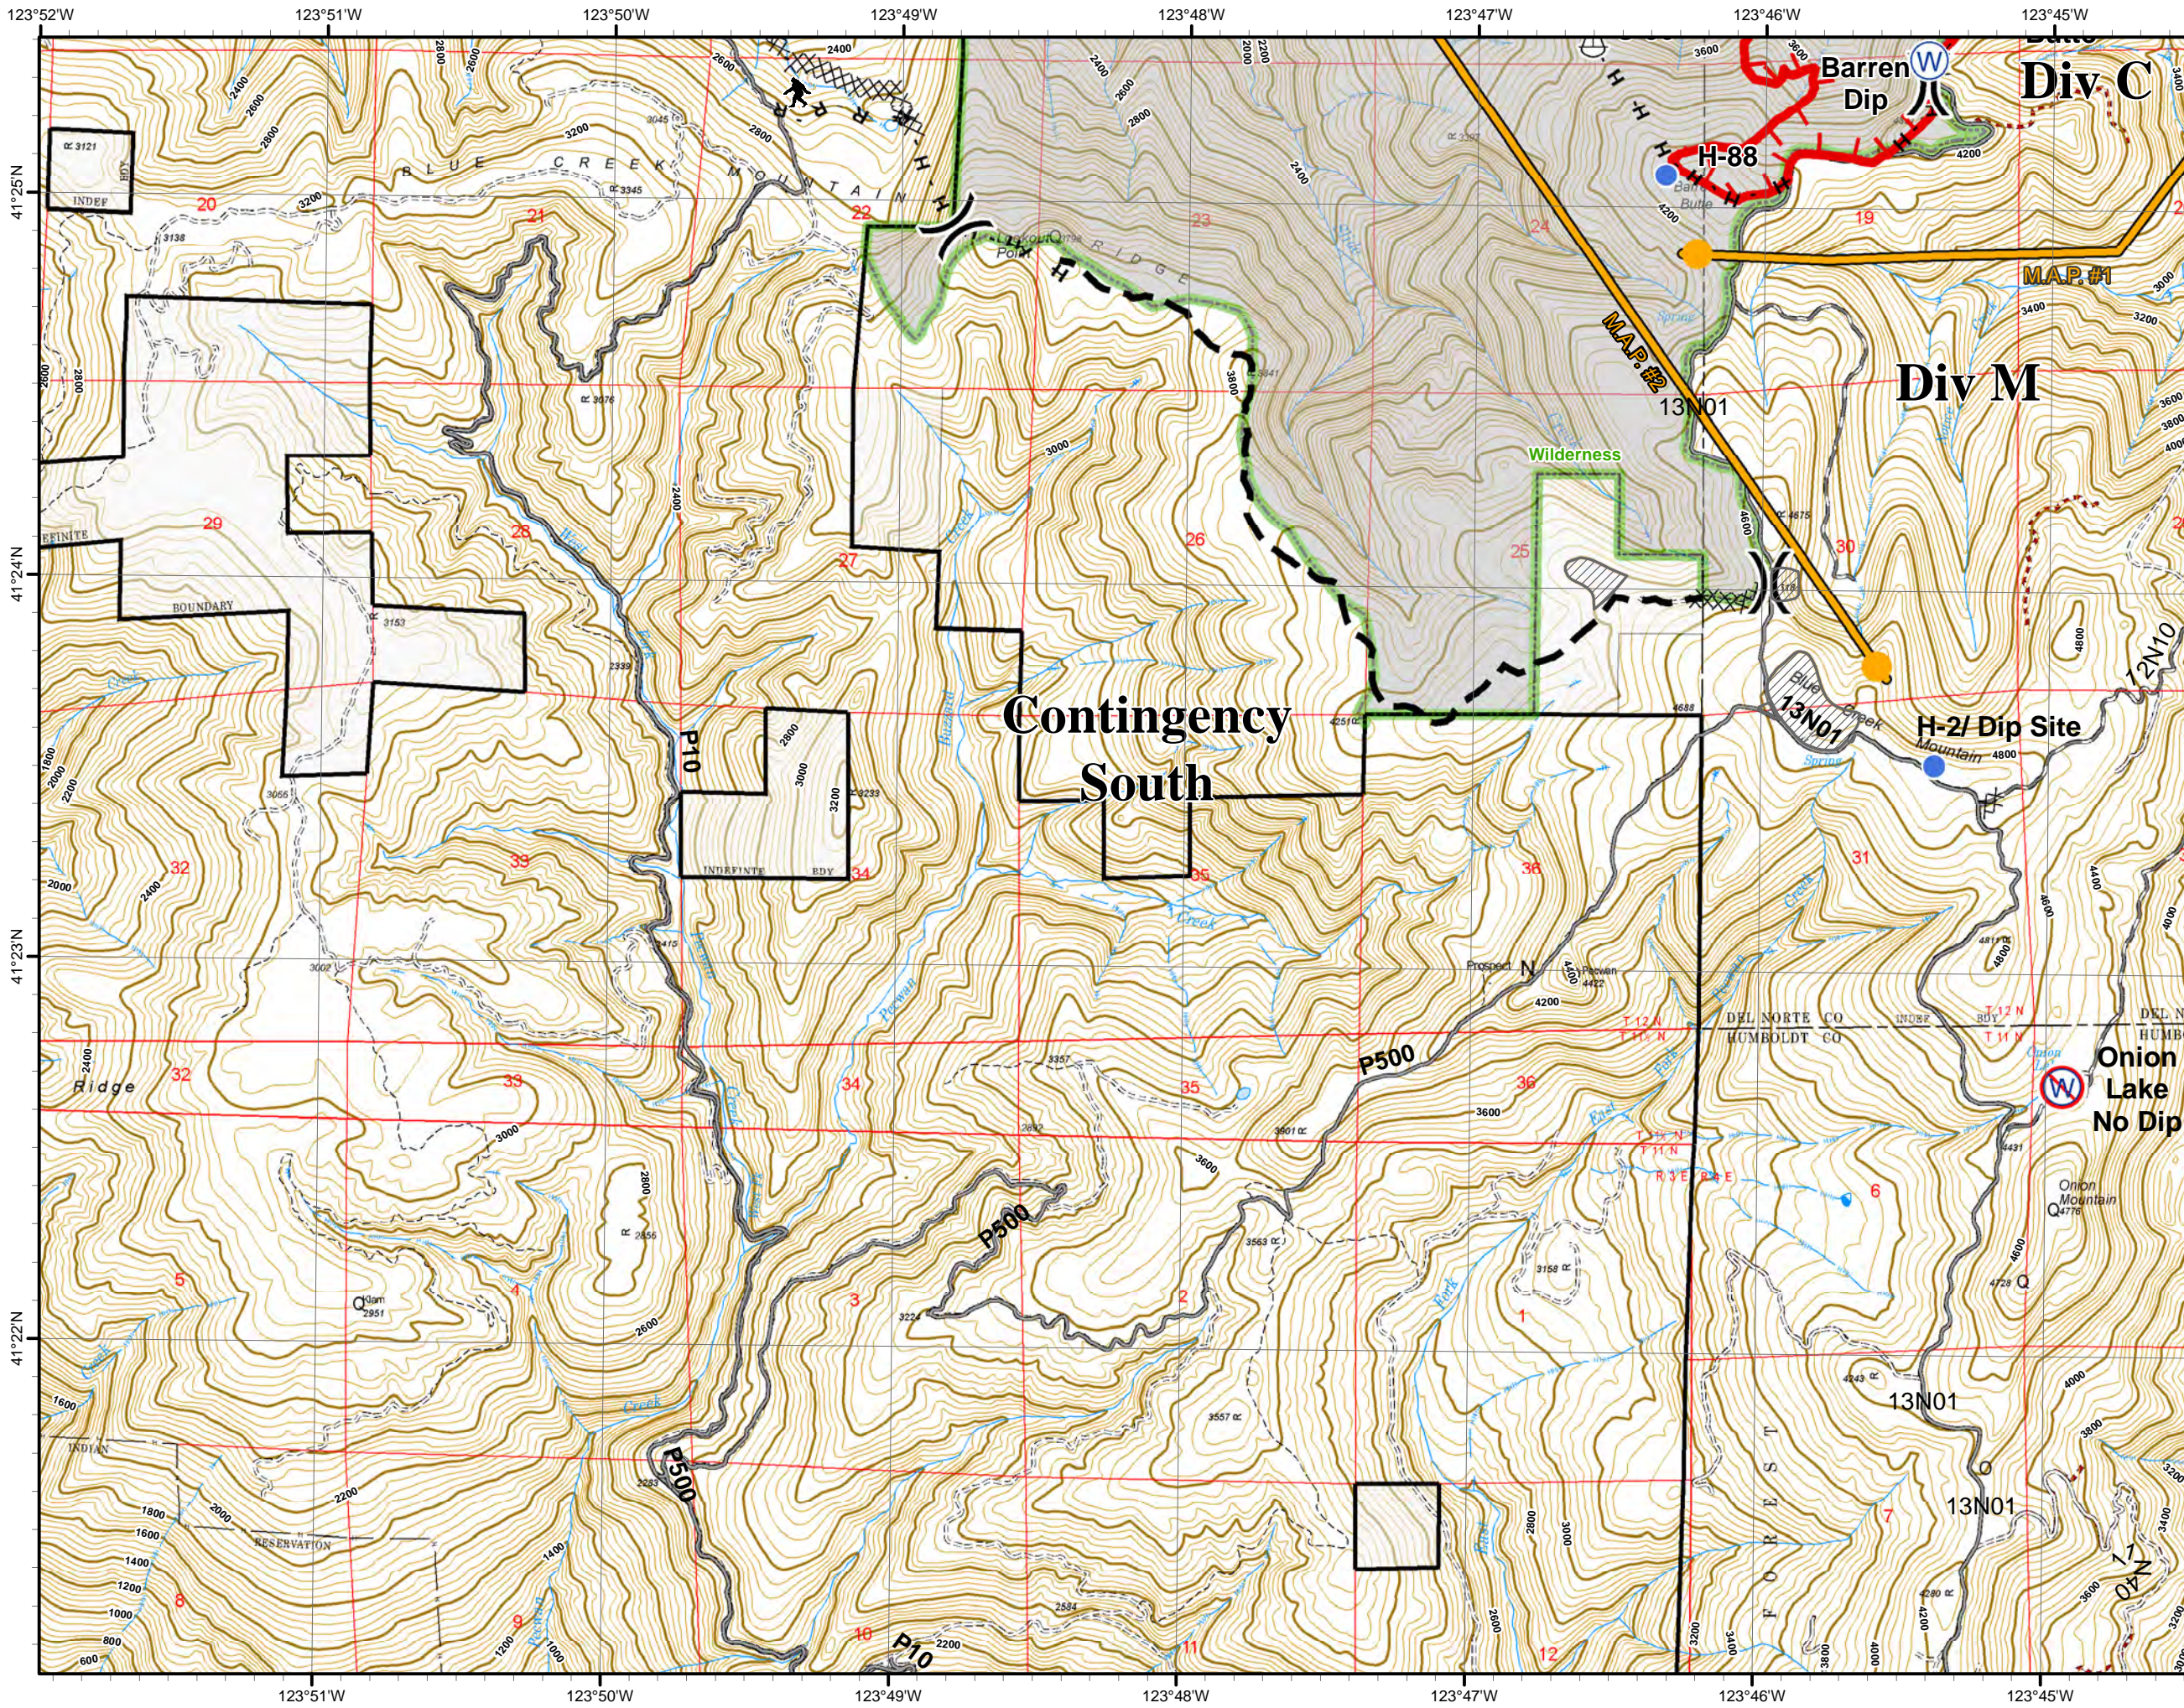

Maps

MTD
 August 27, 2015
 2049 Hours

IAP Map

Nickowitz Fire
 CA-SRF-1470
 08/28/2015
 Day Shift
 6,631 Acres
 IAP: Page 1

- Uncontrolled Fire Edge
- Completed Dozer Line
- Completed Line
- Hand Line
- Management Action Point
- Other
- Drop Point
- Helispot
- Repeater
- Sling Site
- Water Source
- Division Break
- Decommissioned Roads
- Road Class 3, 4, 5
- Road Class 2
- Wilderness

N

NorCalTeam1
 August 27, 2015
 2051 Hours

0 0.5
Miles

IAP Map
 Nickowitz Fire
 CA-SRF-1470
 08/28/2015
 Day Shift
 6,631 Acres
 IAP: Page 3

- Uncontrolled Fire Edge
- Completed Dozer Line
- Completed Line
- Hand Line
- Road as Completed Line
- Management Action Point
- Planned Fire Line
- Other
- Drop Point
- Helispot
- Repeater
- Sling Site
- Water Source
- Division Break
- Decommissioned Roads
- Road Class 3, 4, 5
- Road Class 2
- Wilderness

N

NorCalTeam1
 August 27, 2015
 2051 Hours

0 0.5
Miles

IAP Map
 Nickowitz Fire
 CA-SRF-1470
 08/28/2015
 Day Shift
 6,631 Acres
 IAP: Page 4

- Uncontrolled Fire Edge
- Completed Dozer Line
- Completed Line
- Hand Line
- Management Action Point
- Planned Fire Line
- Drop Point
- Helispot
- Repeater
- Sling Site
- Water Source
- Division Break
- Decommissioned Roads
- Road Class 3, 4, 5
- Road Class 2
- Wilderness
- No Work Zone

N

NorCalTeam1
 August 27, 2015
 2051 Hours

0 0.5
Miles

IAP Map
 Nickowitz Fire
 CA-SRF-1470
 08/28/2015
 Day Shift
 6,631 Acres
 IAP: Page 5

- Uncontrolled Fire Edge
- Completed Dozer Line
- Hand Line
- Road as Completed Line
- Management Action Point
- Planned Fire Line
- Helispot
- Sling Site
- Water Source
- Restricted Water Source
- Division Break
- Decommissioned Roads
- Road Class 3, 4, 5
- Road Class 2
- Wilderness
- No Work Zone