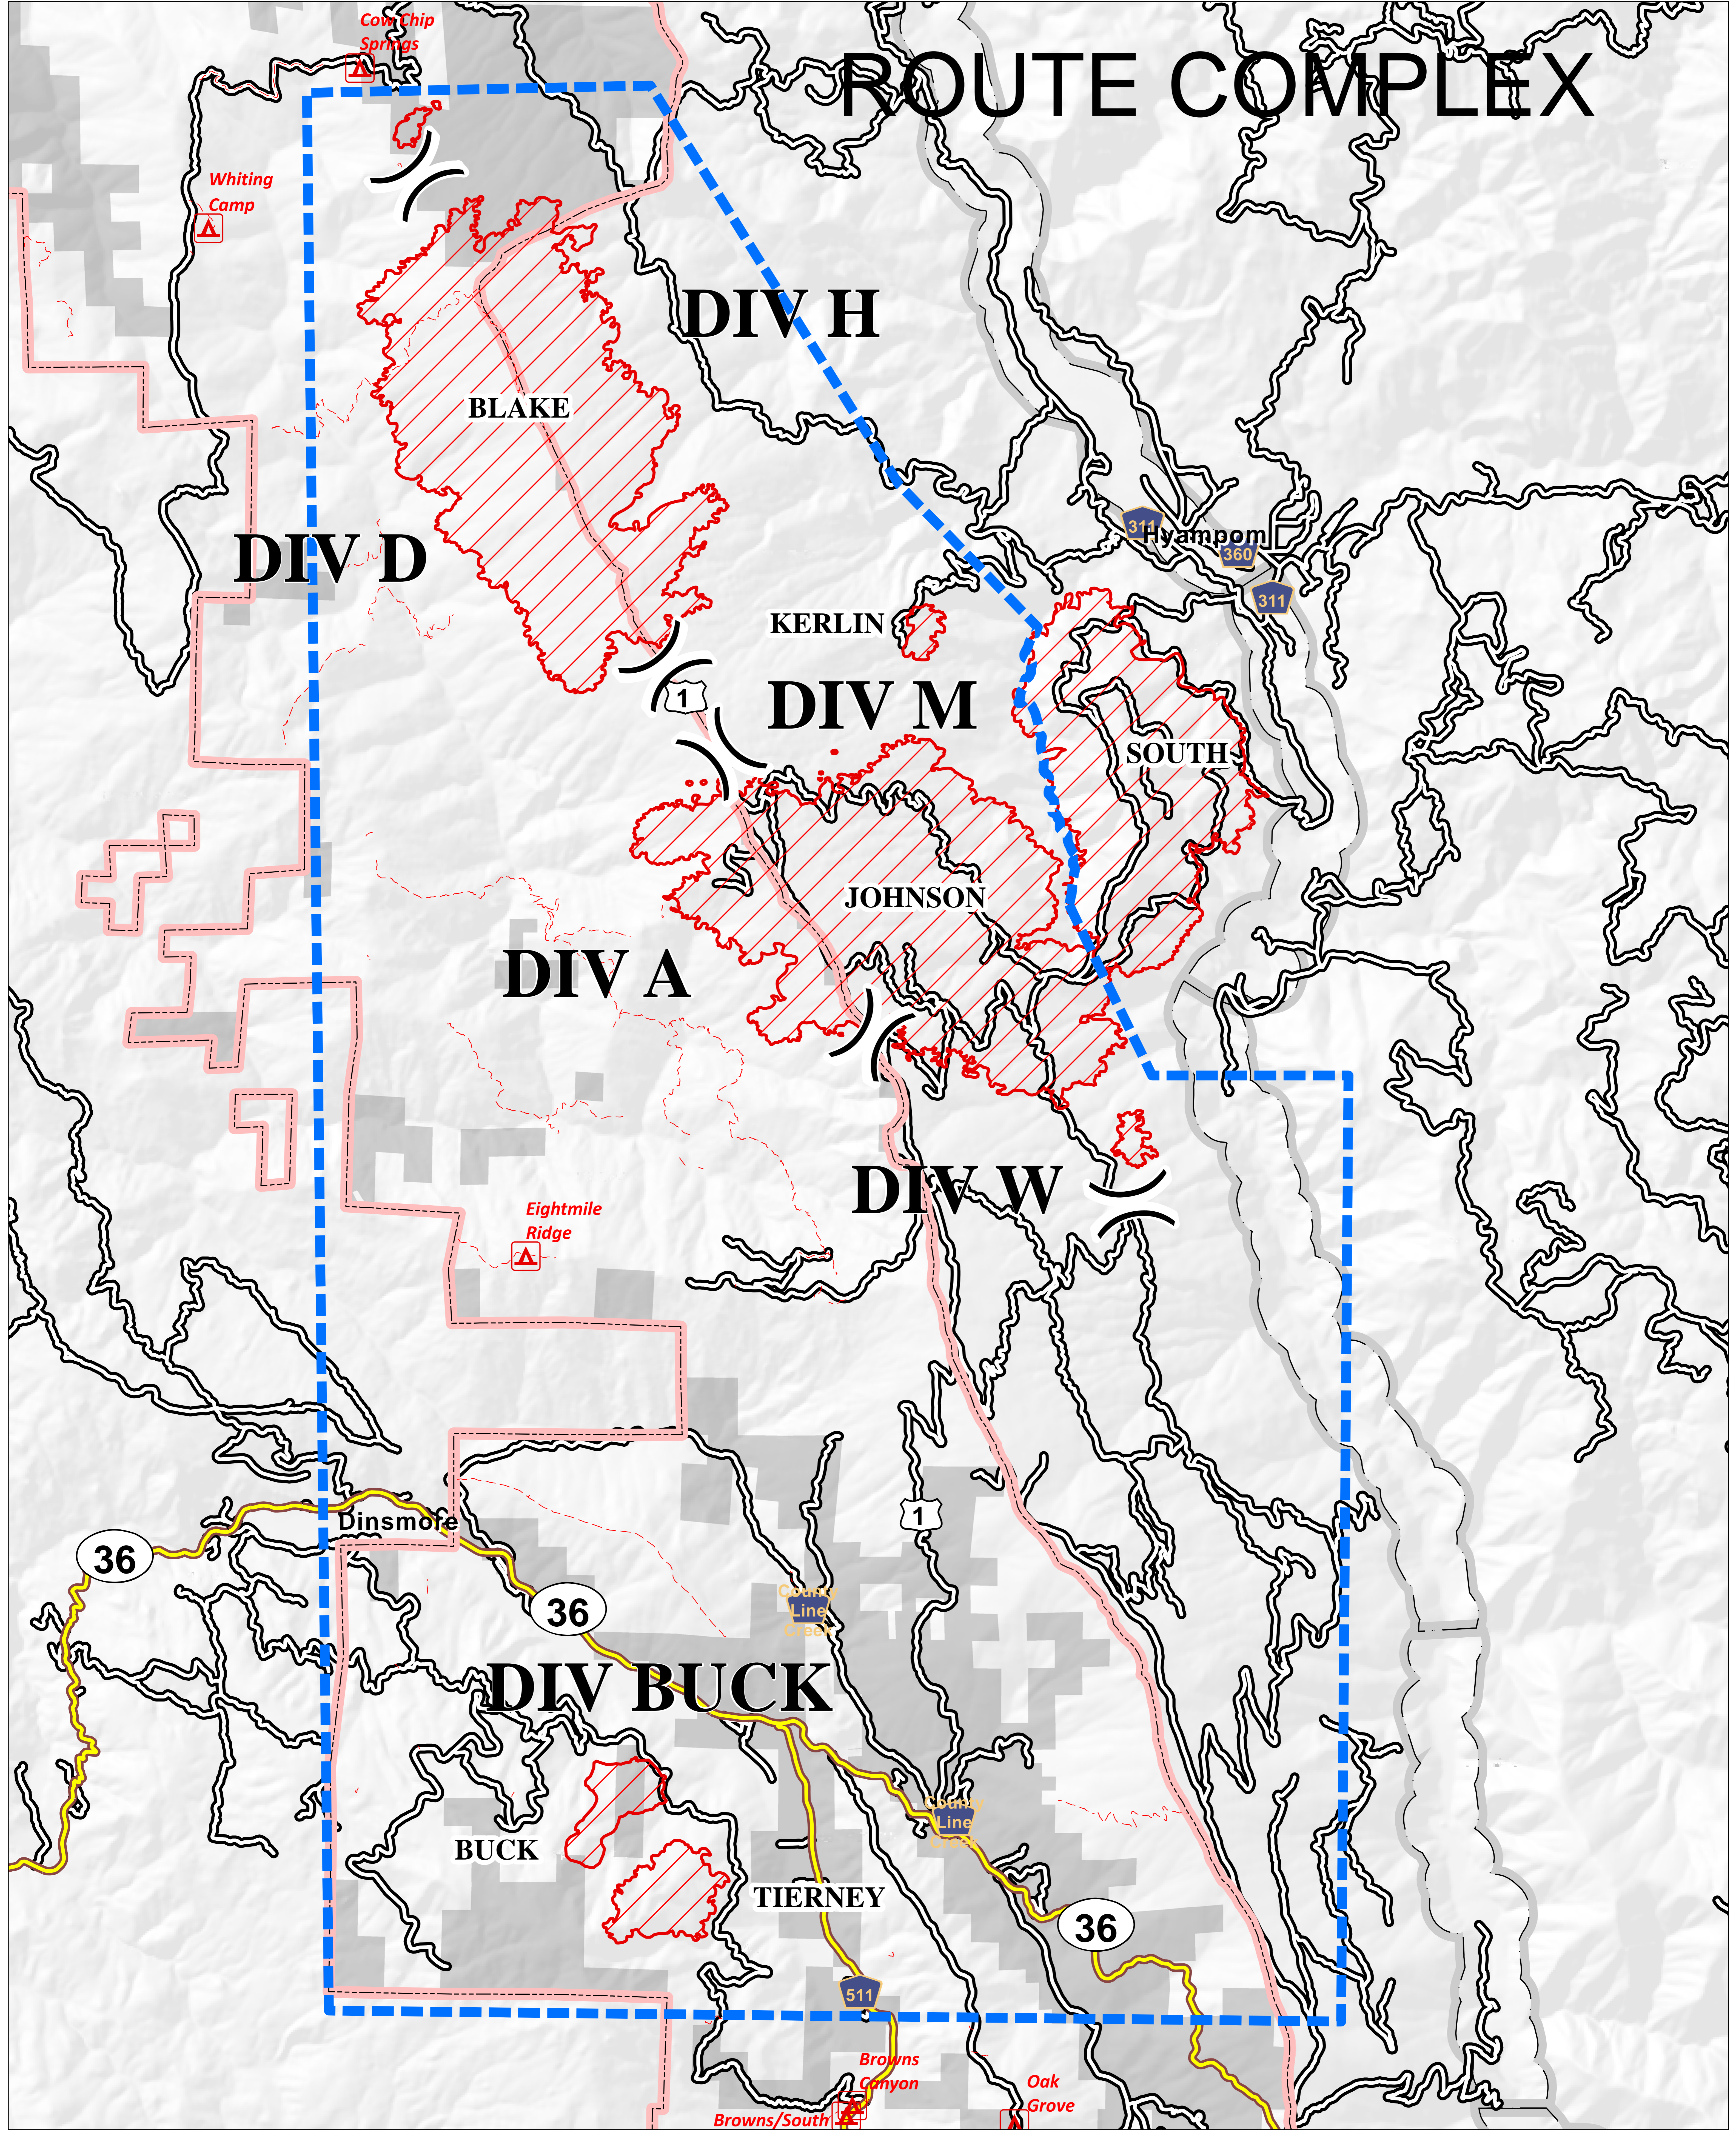

# ROUTE COMPLEX

**BRIEFING MAP**  
ROUTE COMPLEX  
CA-SRF-001476  
8/4/2015 DAY SHIFT

- Forest Trail
- Wild and Scenic River
- Non National Forest Land
- )) Division
- Six Rivers National Forest Administrative Boundary
- Major Roads
- Local Streets

**Six Rivers National Forest / Shasta National Forest**  
0 0.5 1 2 Miles  
Map Datum: NAD 83 Map Projection: UTM Zone 10 North

Map Date: 8/4/2015, 4:07:14 AM  
SoCal Team 1, et