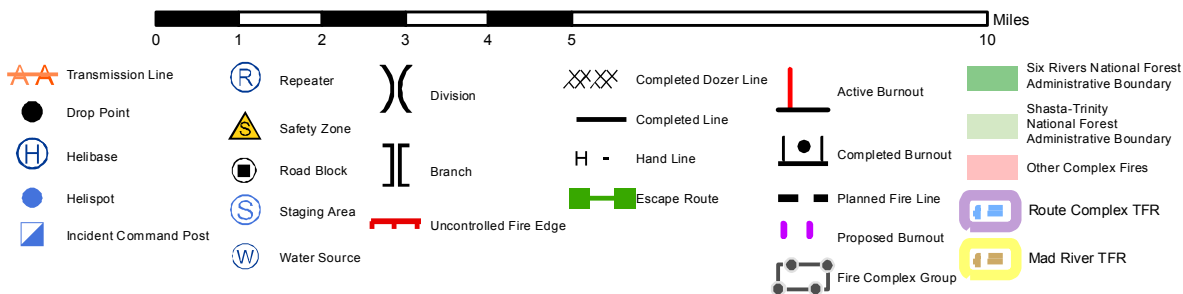

PILOT MAP
ROUTE COMPLEX
CA-SRF-001476
8/15/2015

Map Date: 8/14/2015, 8:12:49 PM
 Map Datum: NAD 83
 Map Projection: UTM Zone 10 North