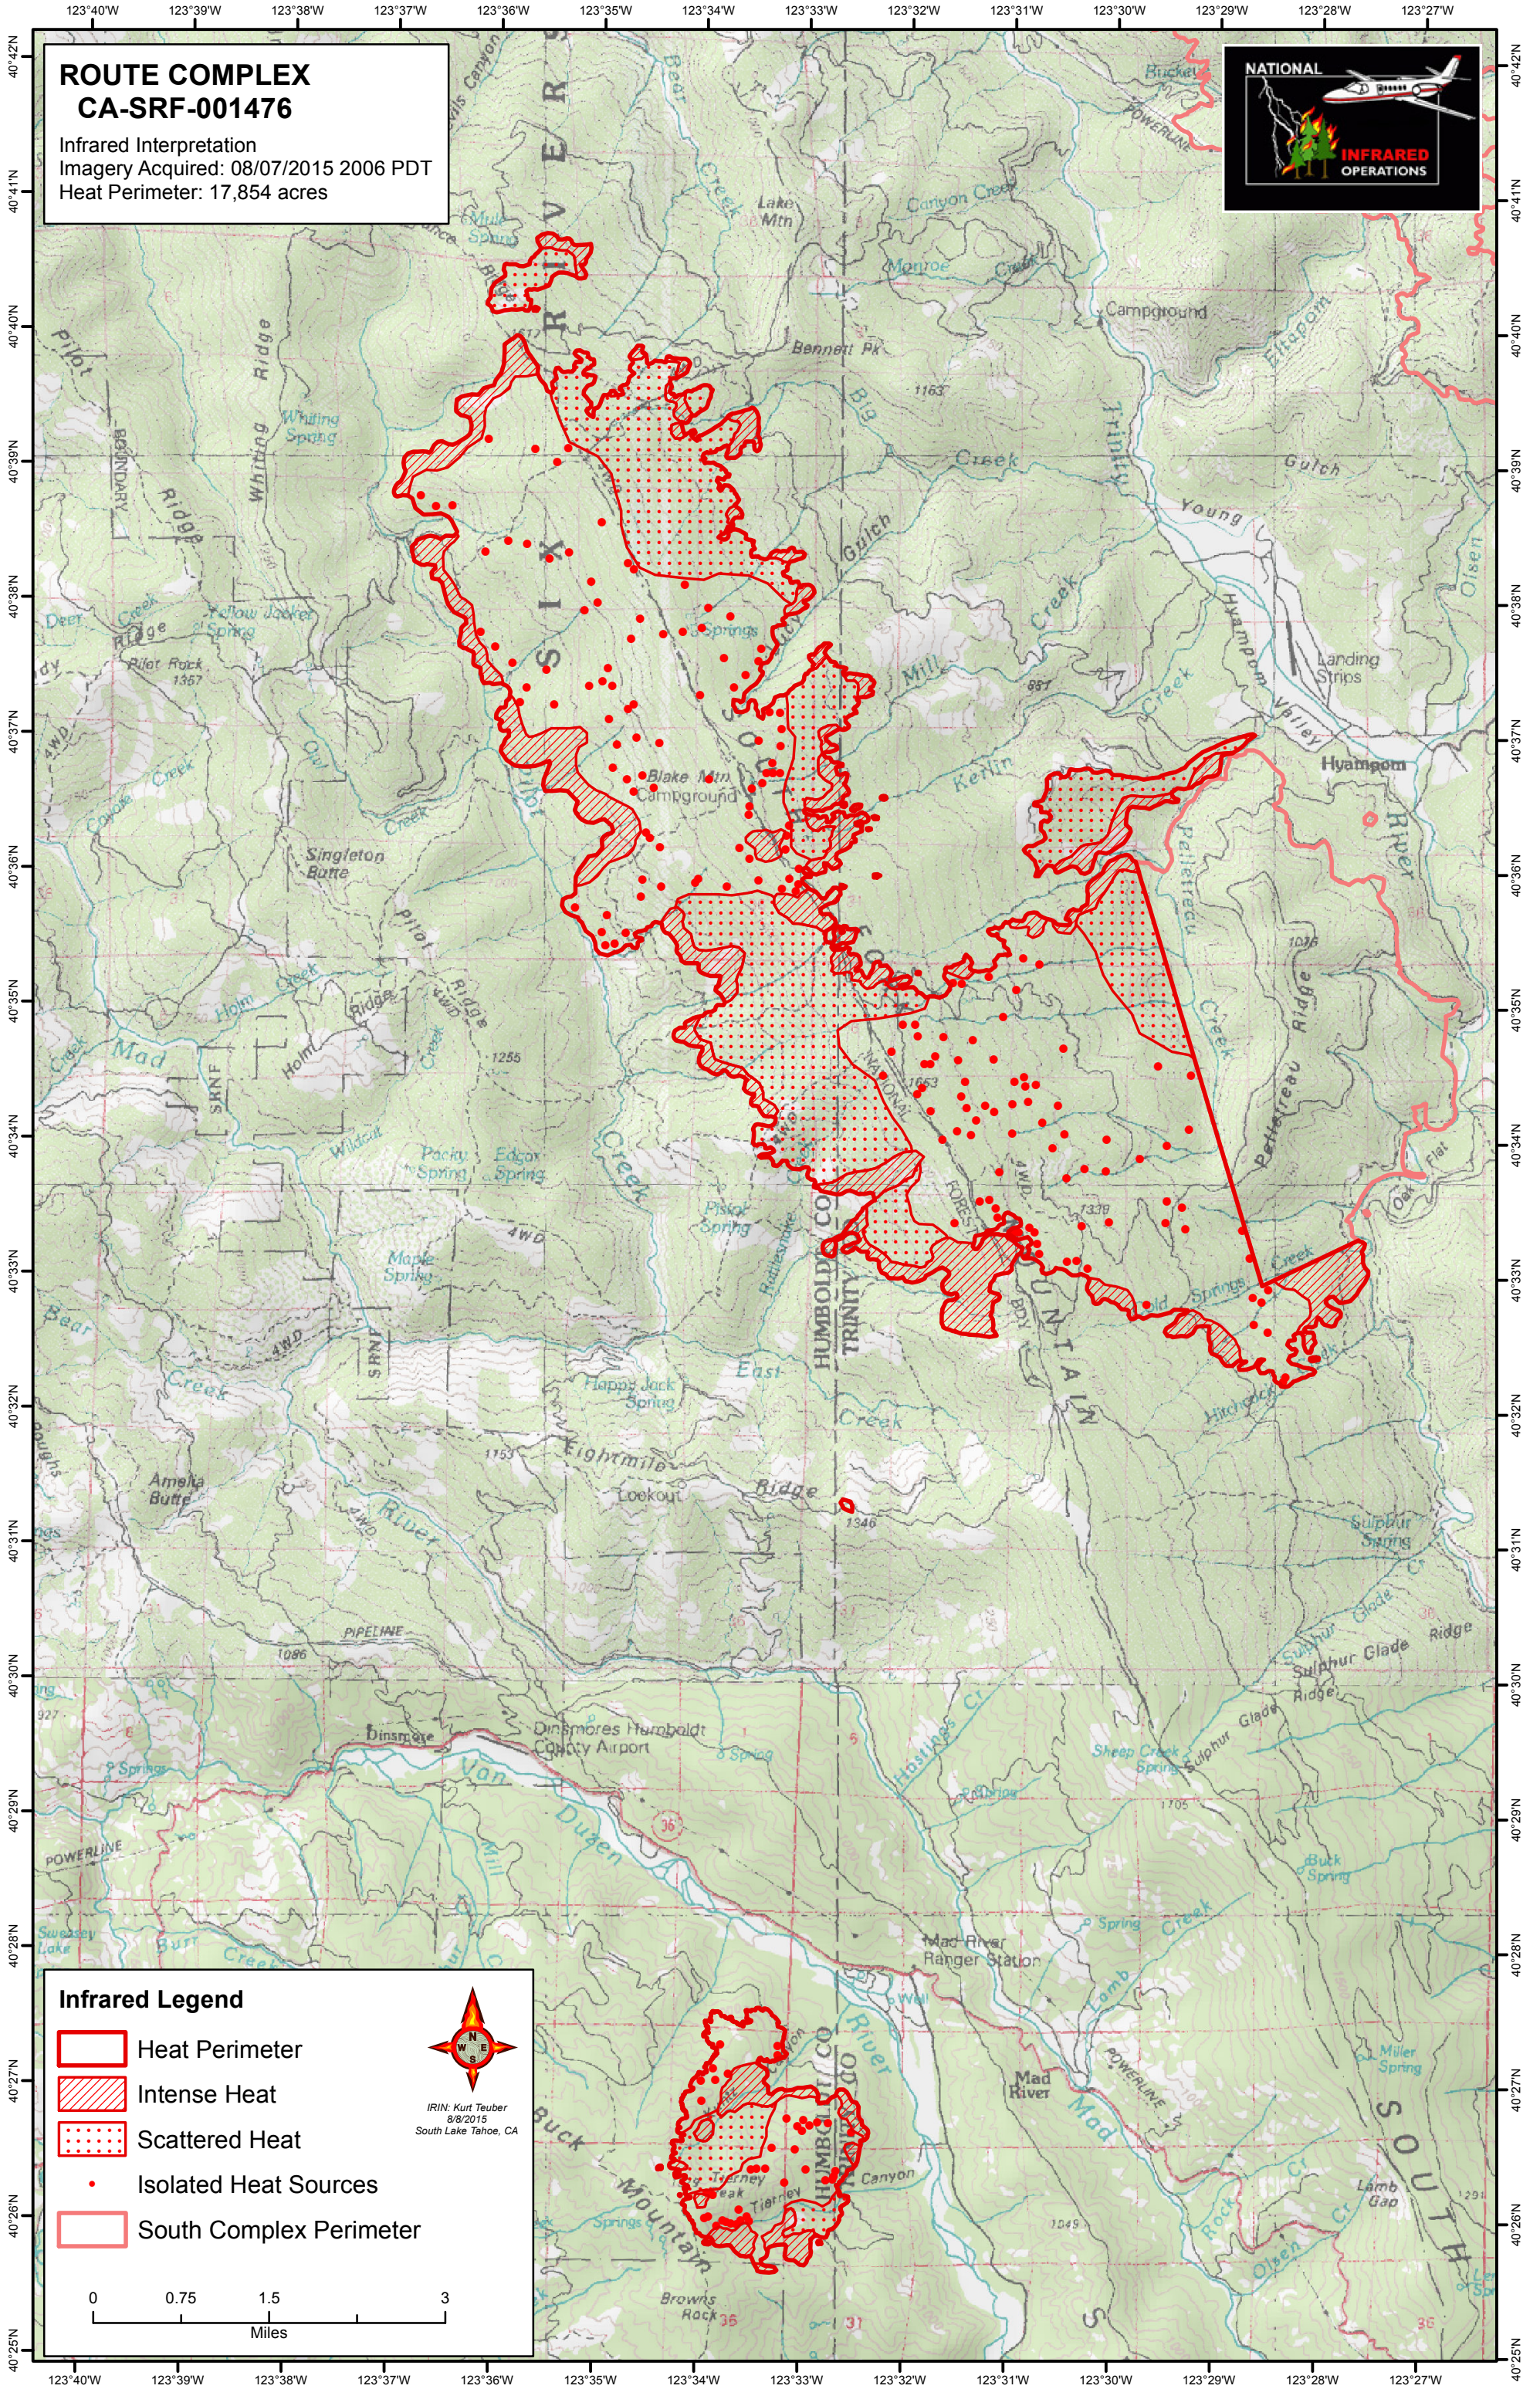

# ROUTE COMPLEX CA-SRF-001476

Infrared Interpretation  
Imagery Acquired: 08/07/2015 2006 PDT  
Heat Perimeter: 17,854 acres

## Infrared Legend

- Heat Perimeter
- Intense Heat
- Scattered Heat
- Isolated Heat Sources
- South Complex Perimeter

IRIN: Kurt Teuber  
8/8/2015  
South Lake Tahoe, CA