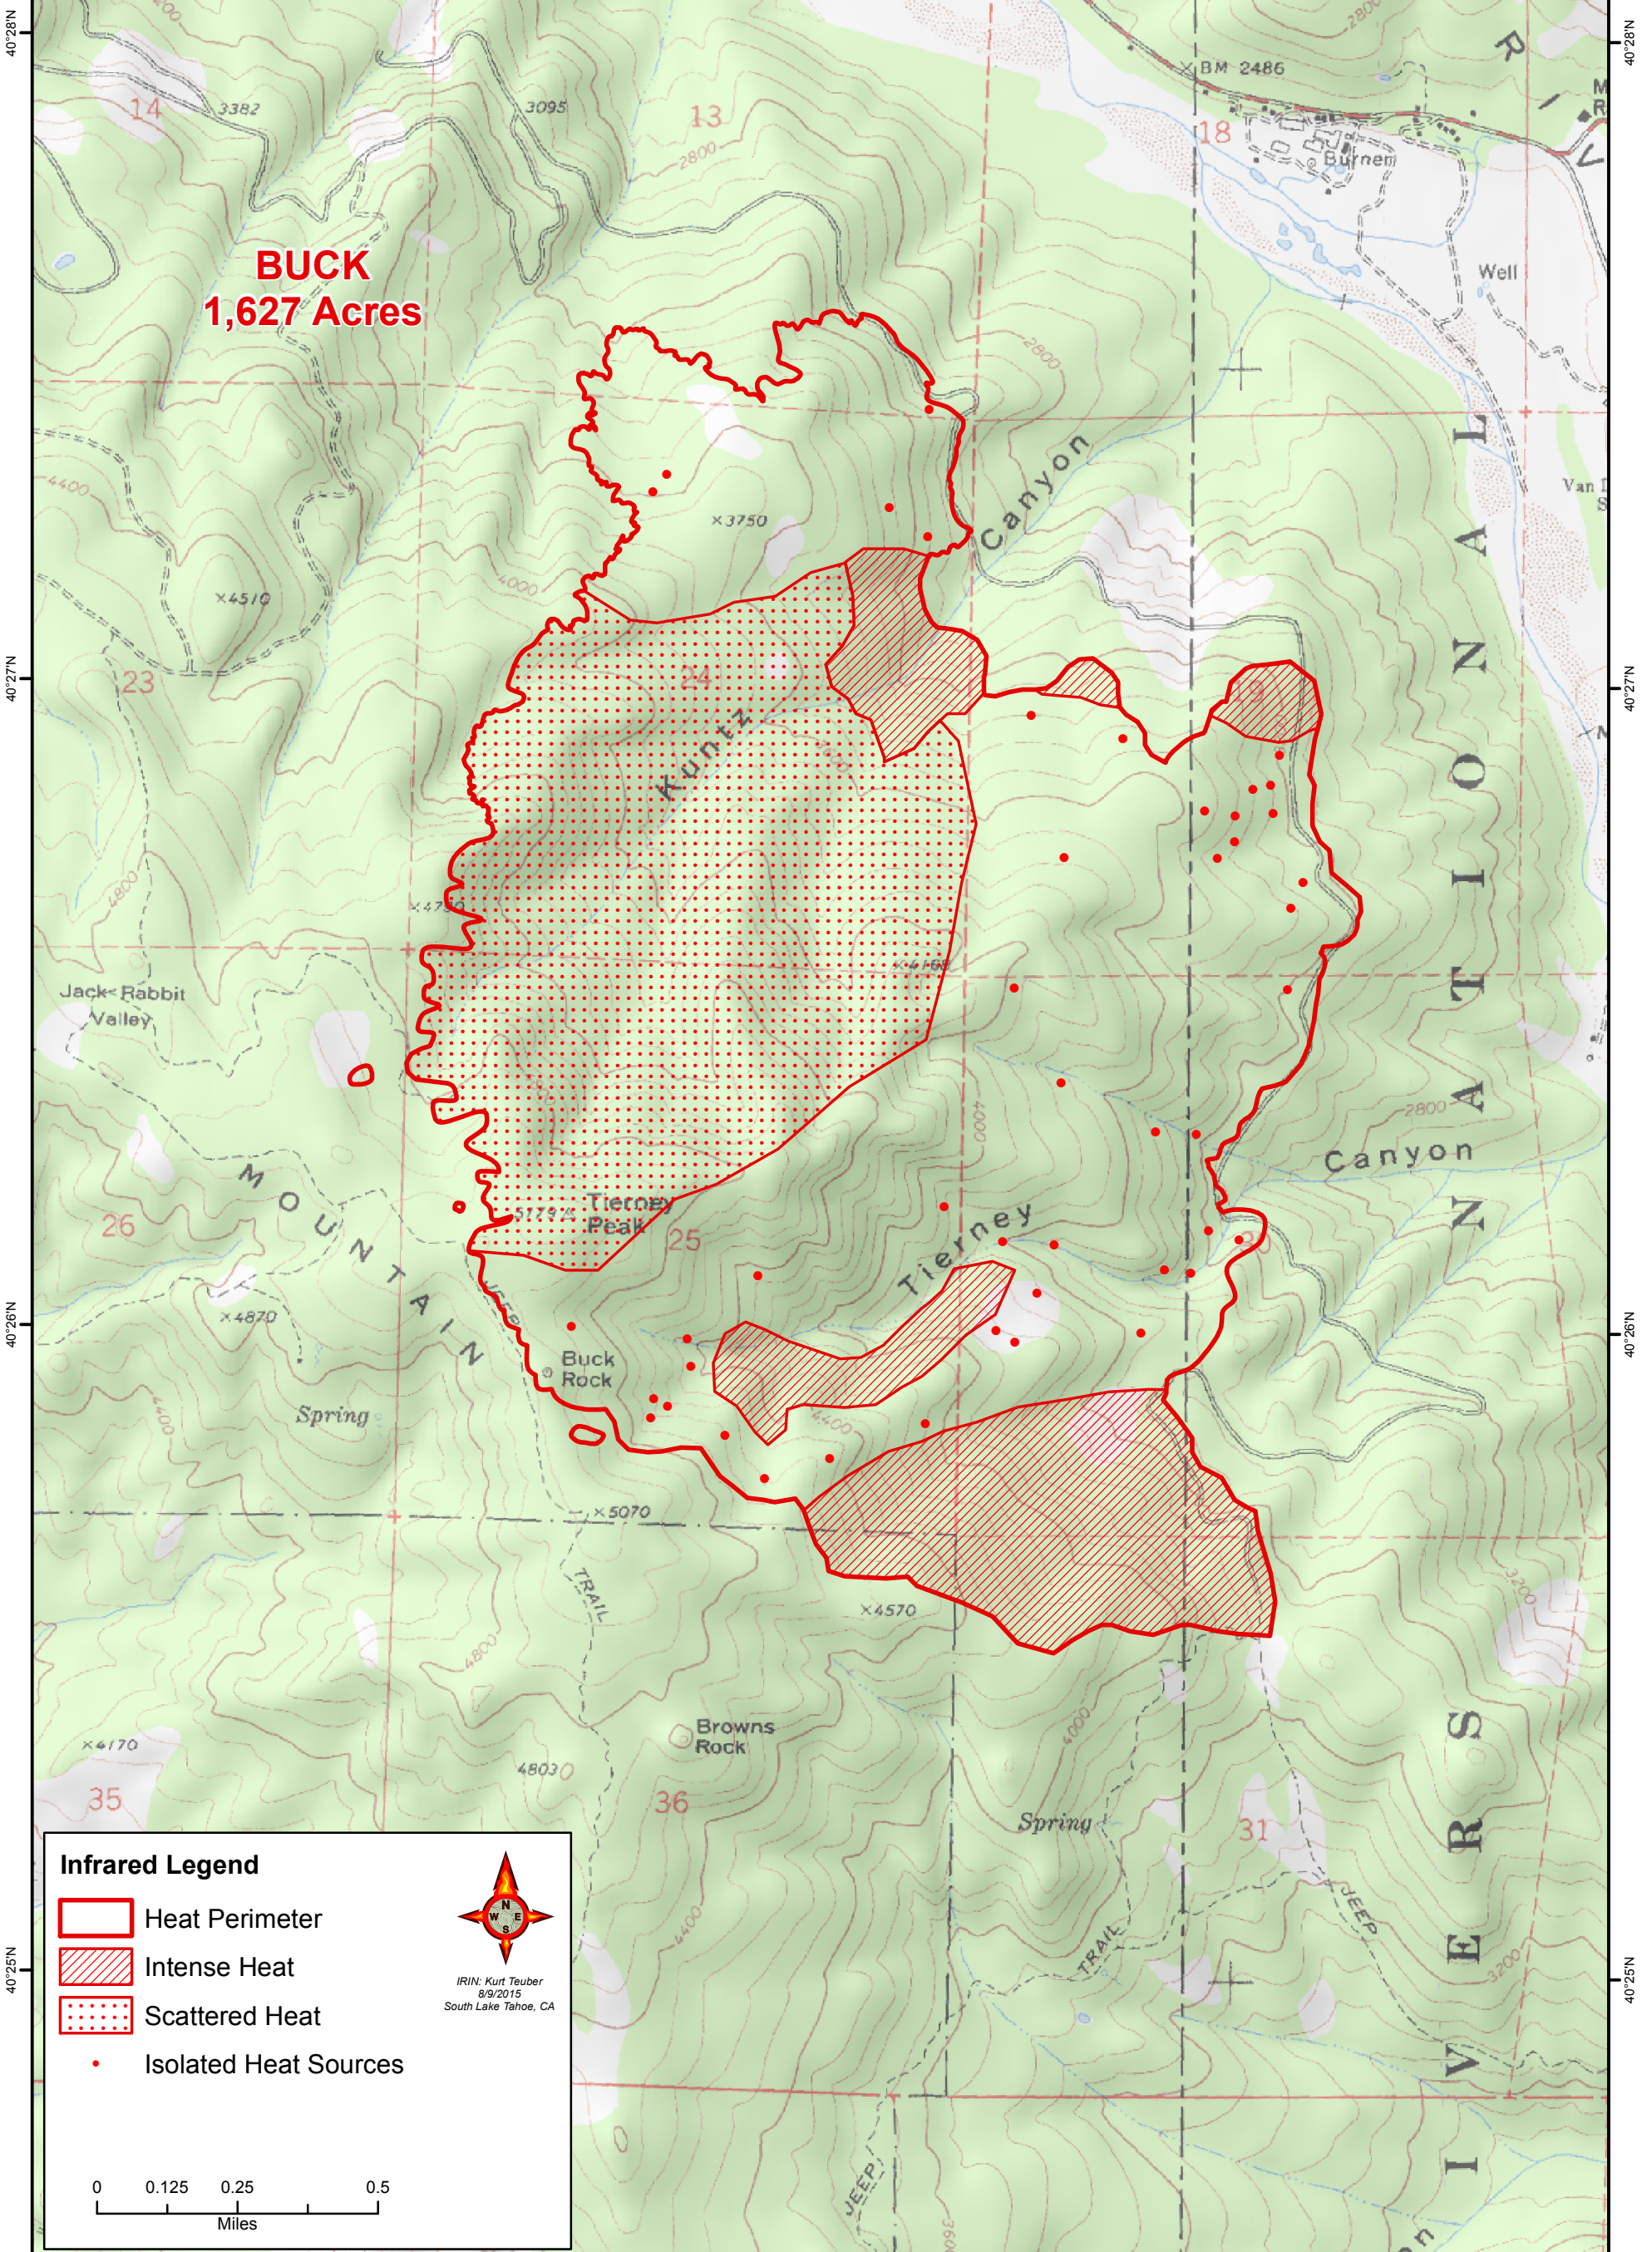

**ROUTE COMPLEX  
CA-SRF-001476**  
Infrared Interpretation  
Imagery Acquired: 08/08/2300 PDT  
Heat Perimeter: 19,674 acres

**BUCK  
1,627 Acres**

**Infrared Legend**

- Heat Perimeter
- Intense Heat
- Scattered Heat
- Isolated Heat Sources

IRIN: Kurt Teuber  
8/9/2015  
South Lake Tahoe, CA

0 0.125 0.25 0.5  
Miles