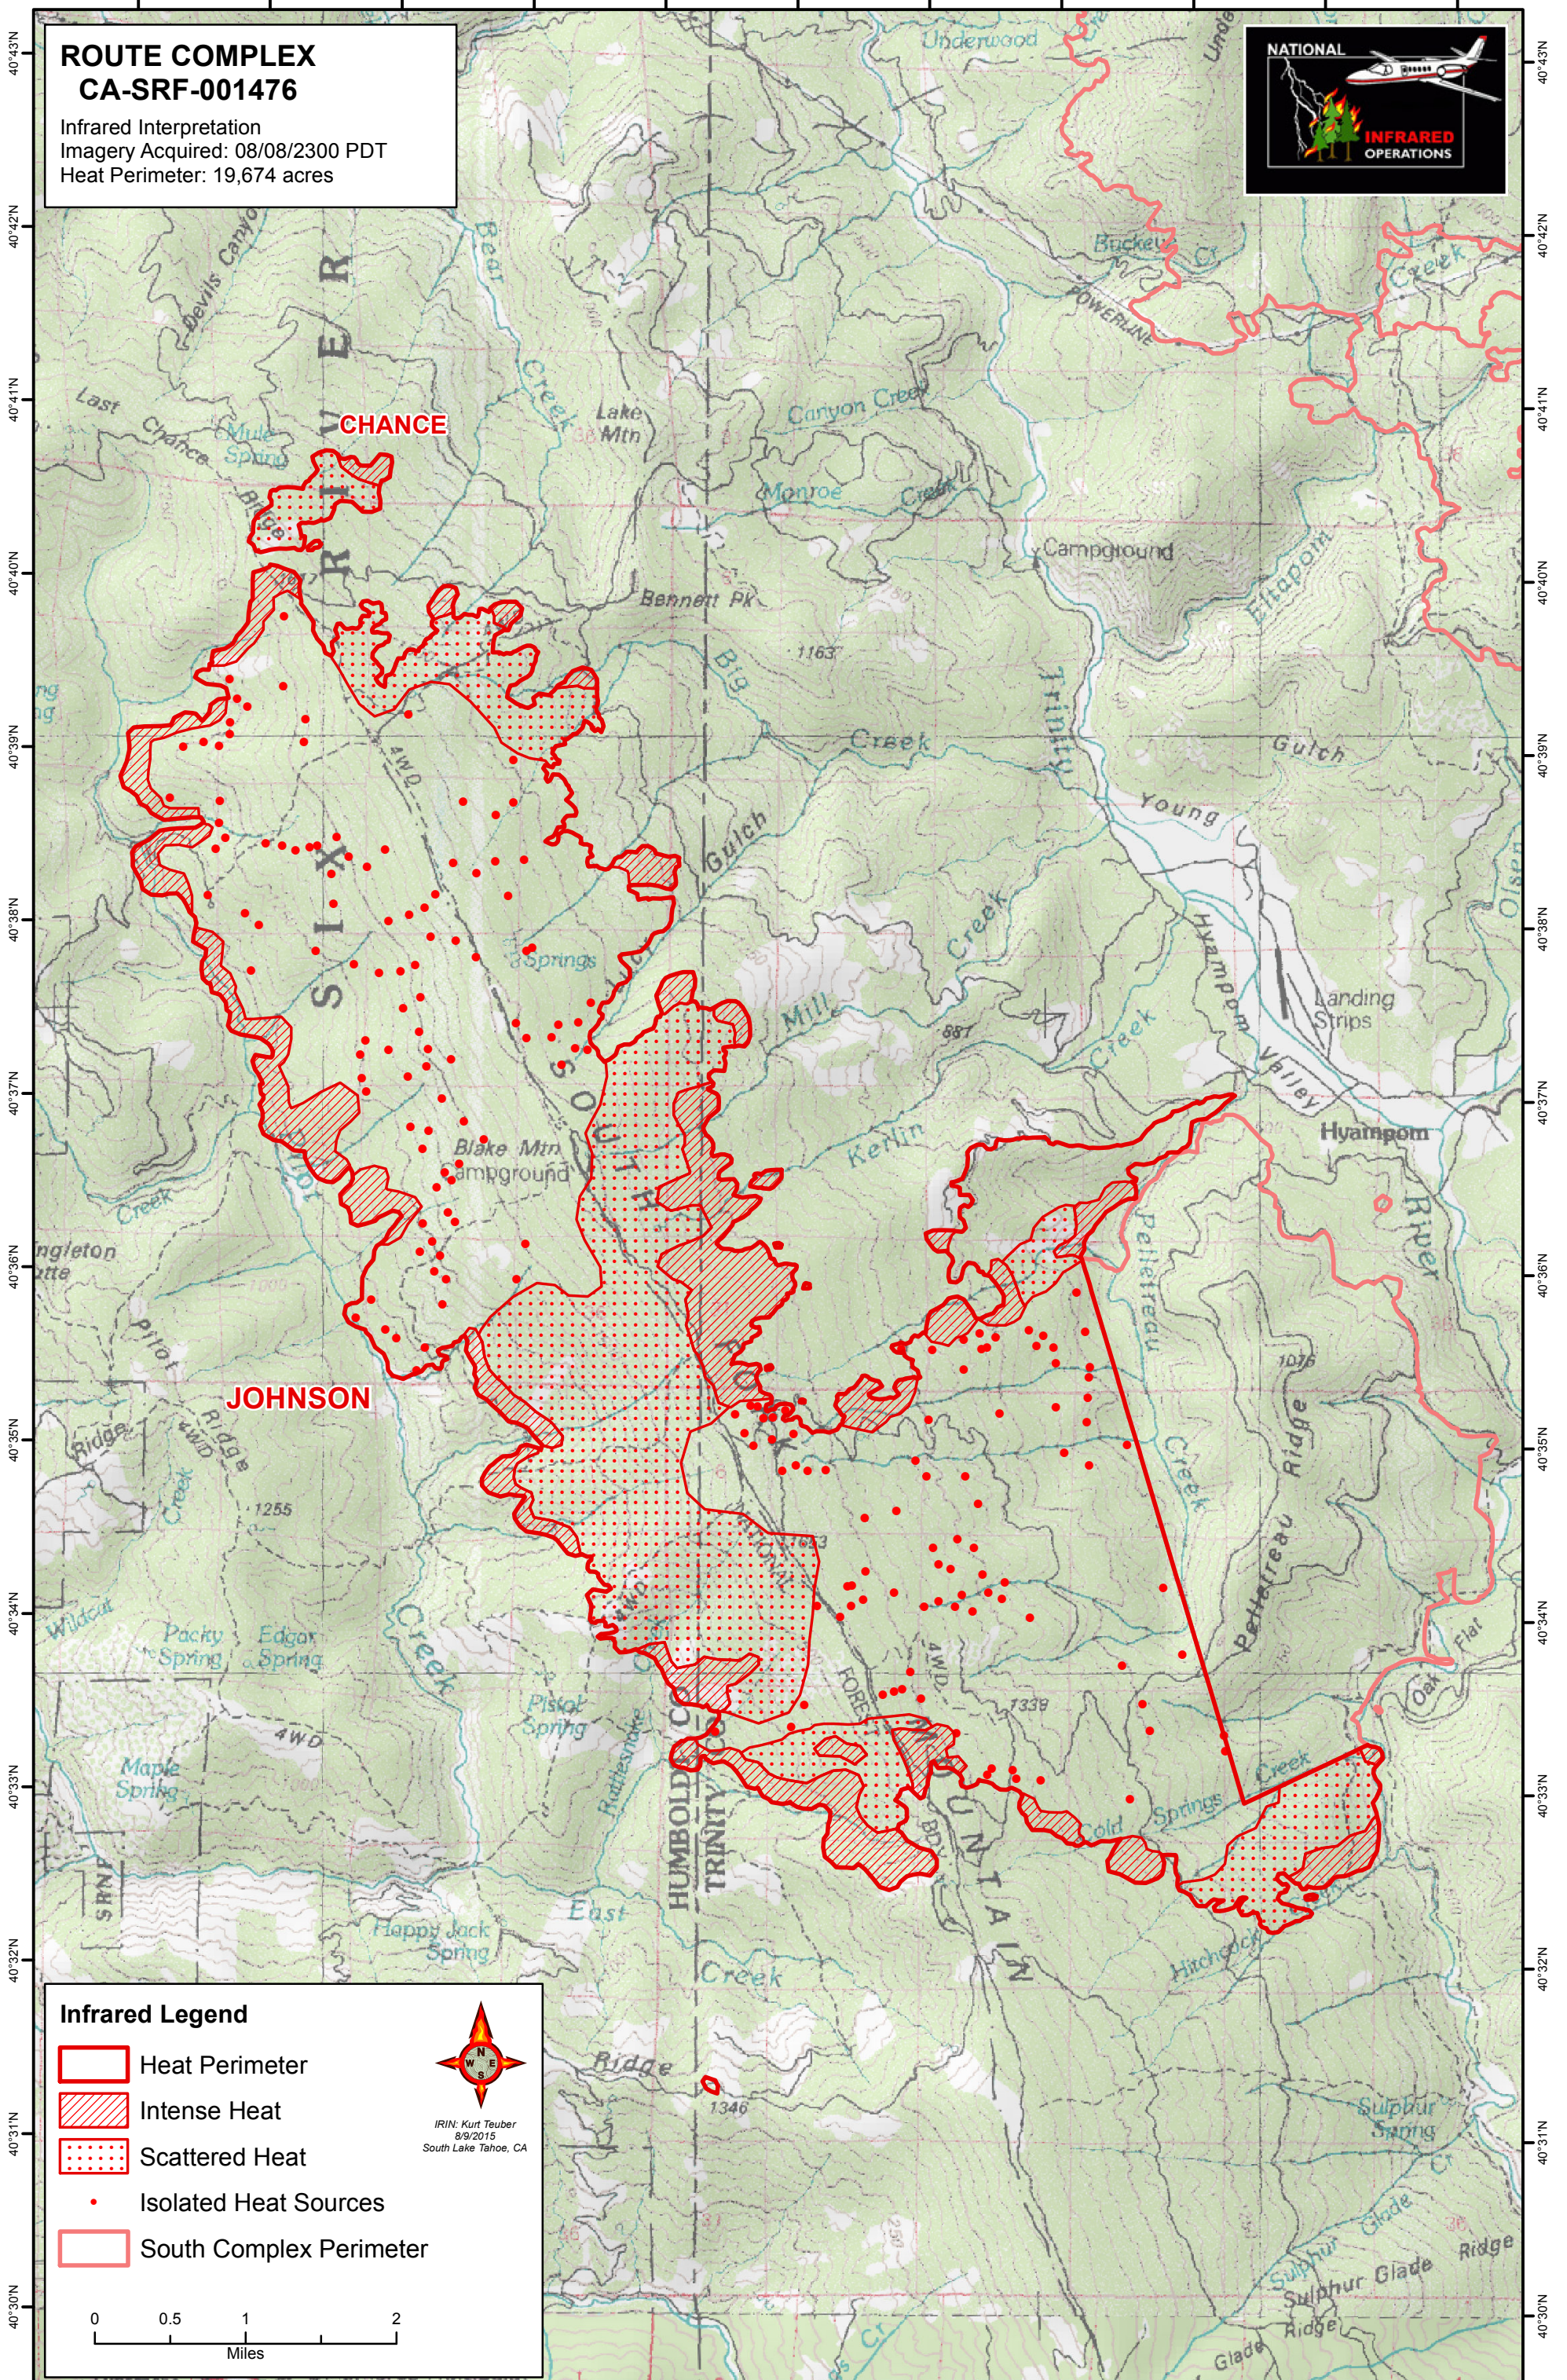

123°37'W 123°36'W 123°35'W 123°34'W 123°33'W 123°32'W 123°31'W 123°30'W 123°29'W 123°28'W 123°27'W

# ROUTE COMPLEX CA-SRF-001476

Infrared Interpretation  
Imagery Acquired: 08/08/2300 PDT  
Heat Perimeter: 19,674 acres

CHANCE

JOHNSON

### Infrared Legend

-  Heat Perimeter
-  Intense Heat
-  Scattered Heat
-  Isolated Heat Sources
-  South Complex Perimeter

IRIN: Kurt Teuber  
8/9/2015  
South Lake Tahoe, CA

123°37'W 123°36'W 123°35'W 123°34'W 123°33'W 123°32'W 123°31'W 123°30'W 123°29'W 123°28'W 123°27'W