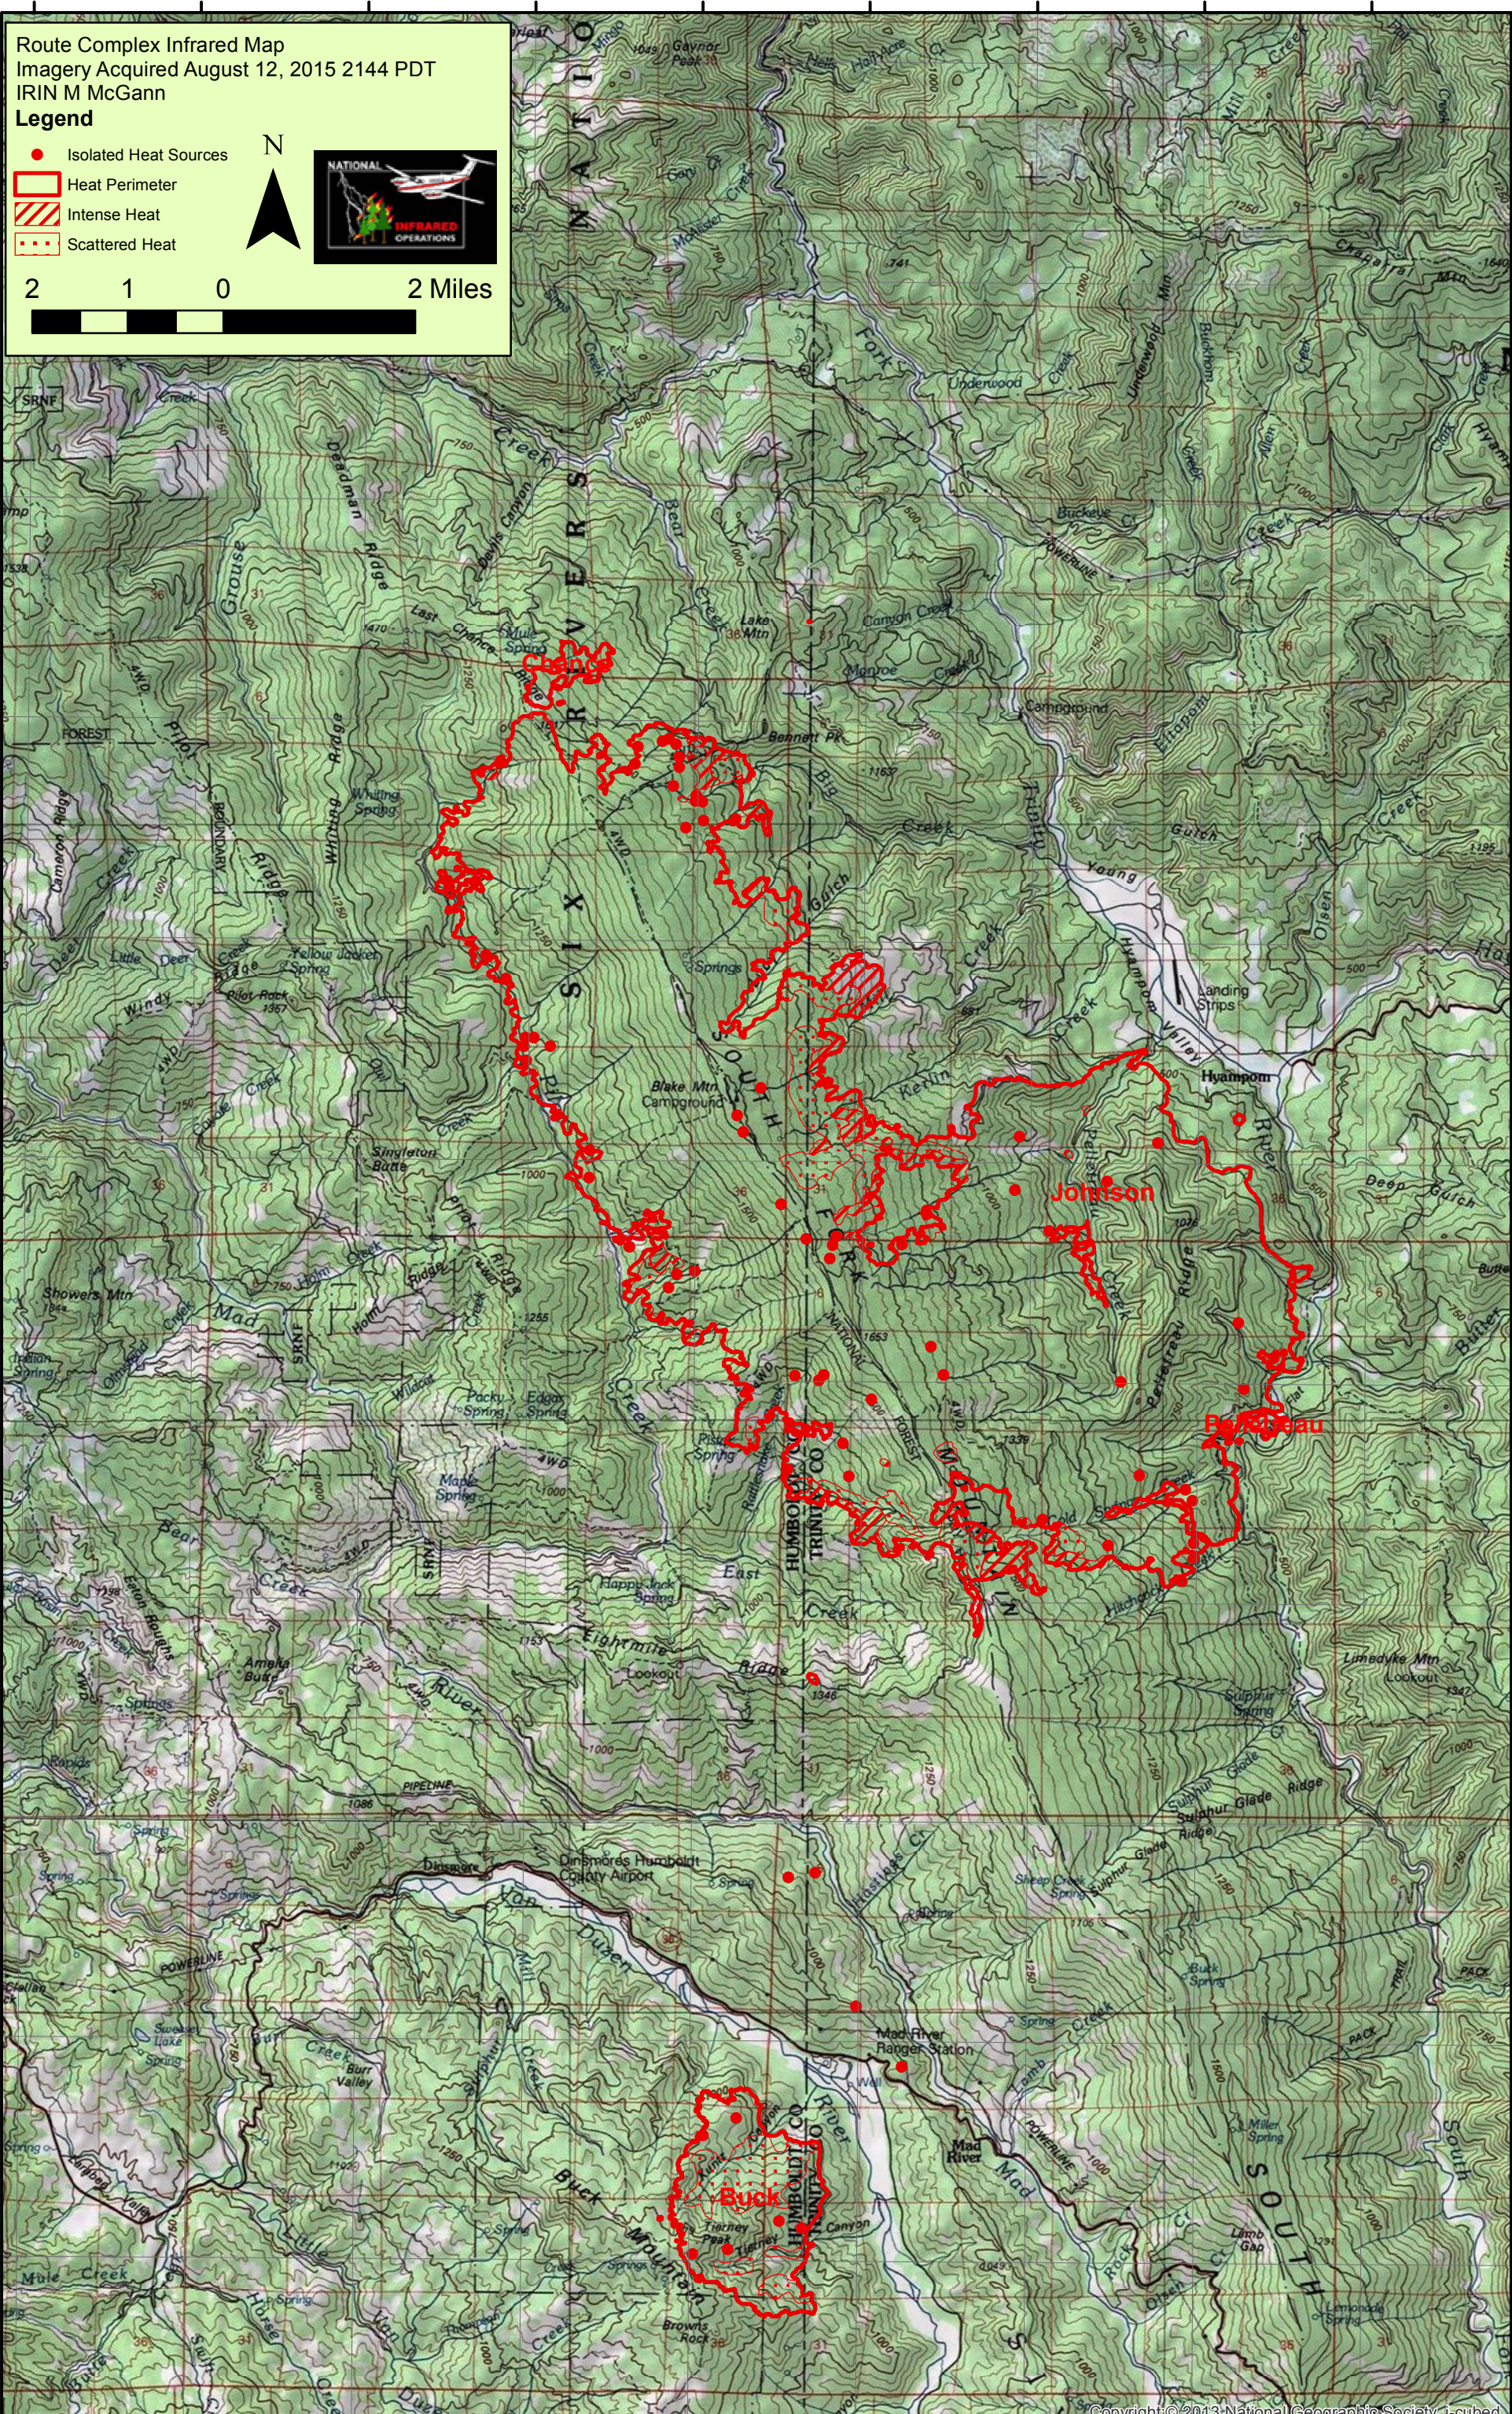

123°42'0"W 123°40'0"W 123°38'0"W 123°36'0"W 123°34'0"W 123°32'0"W 123°30'0"W 123°28'0"W 123°26'0"W

40°46'0"N
40°44'0"N
40°42'0"N
40°40'0"N
40°38'0"N
40°36'0"N
40°34'0"N
40°32'0"N
40°30'0"N
40°28'0"N
40°26'0"N

Route Complex Infrared Map
 Imagery Acquired August 12, 2015 2144 PDT
 IRIN M McGann

Legend

- Isolated Heat Sources
- ▭ Heat Perimeter
- ▨ Intense Heat
- ⋯ Scattered Heat

2 1 0 2 Miles

40°46'0"N
40°44'0"N
40°42'0"N
40°40'0"N
40°38'0"N
40°36'0"N
40°34'0"N
40°32'0"N
40°30'0"N
40°28'0"N
40°26'0"N

123°42'0"W 123°40'0"W 123°38'0"W 123°36'0"W 123°34'0"W 123°32'0"W 123°30'0"W 123°28'0"W 123°26'0"W