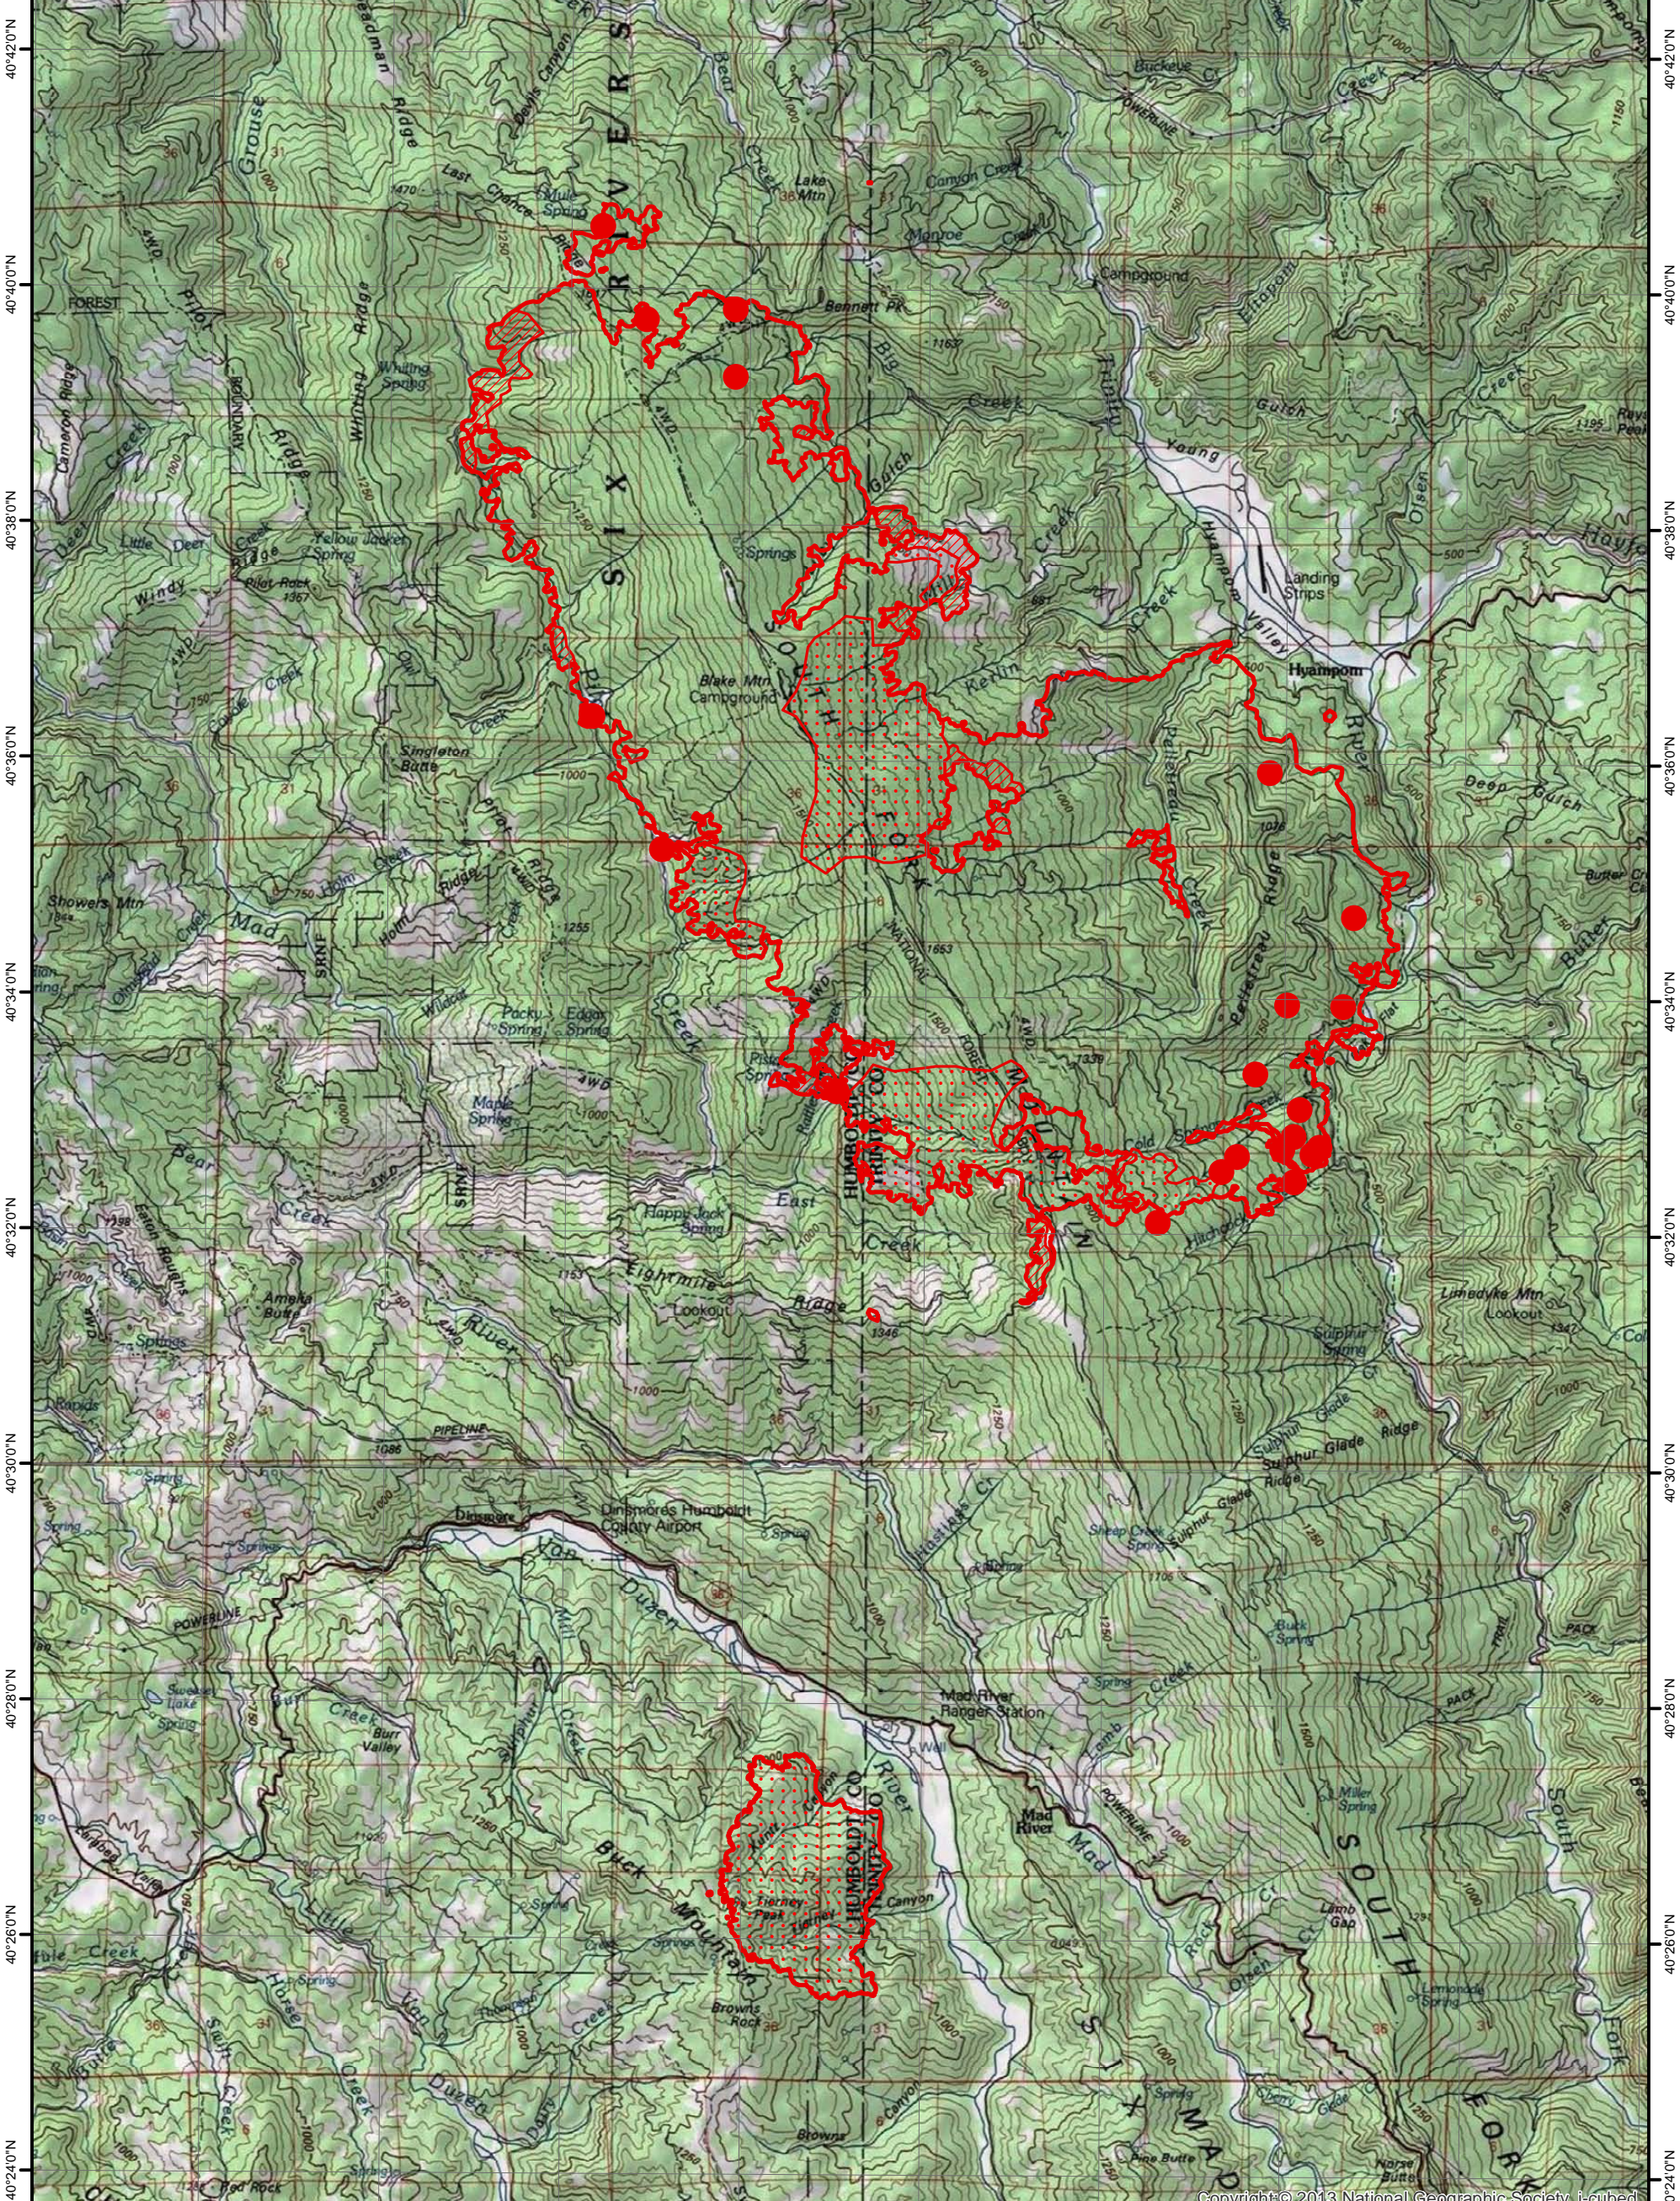

123°42'0"W 123°40'0"W 123°38'0"W 123°36'0"W 123°34'0"W 123°32'0"W 123°30'0"W 123°28'0"W 123°26'0"W

Route Complex Infrared Map
Imagery Acquired August 15, 2015 2025 PDT
Calculated Acres 27,801
IRIN C Lett

Legend

- Isolated Heat Sources
- Heat Perimeter
- Intense Heat
- Scattered Heat

2 1 0 2 Miles

123°40'0"W 123°38'0"W 123°36'0"W 123°34'0"W 123°32'0"W 123°30'0"W 123°28'0"W 123°26'0"W 123°24'0"W