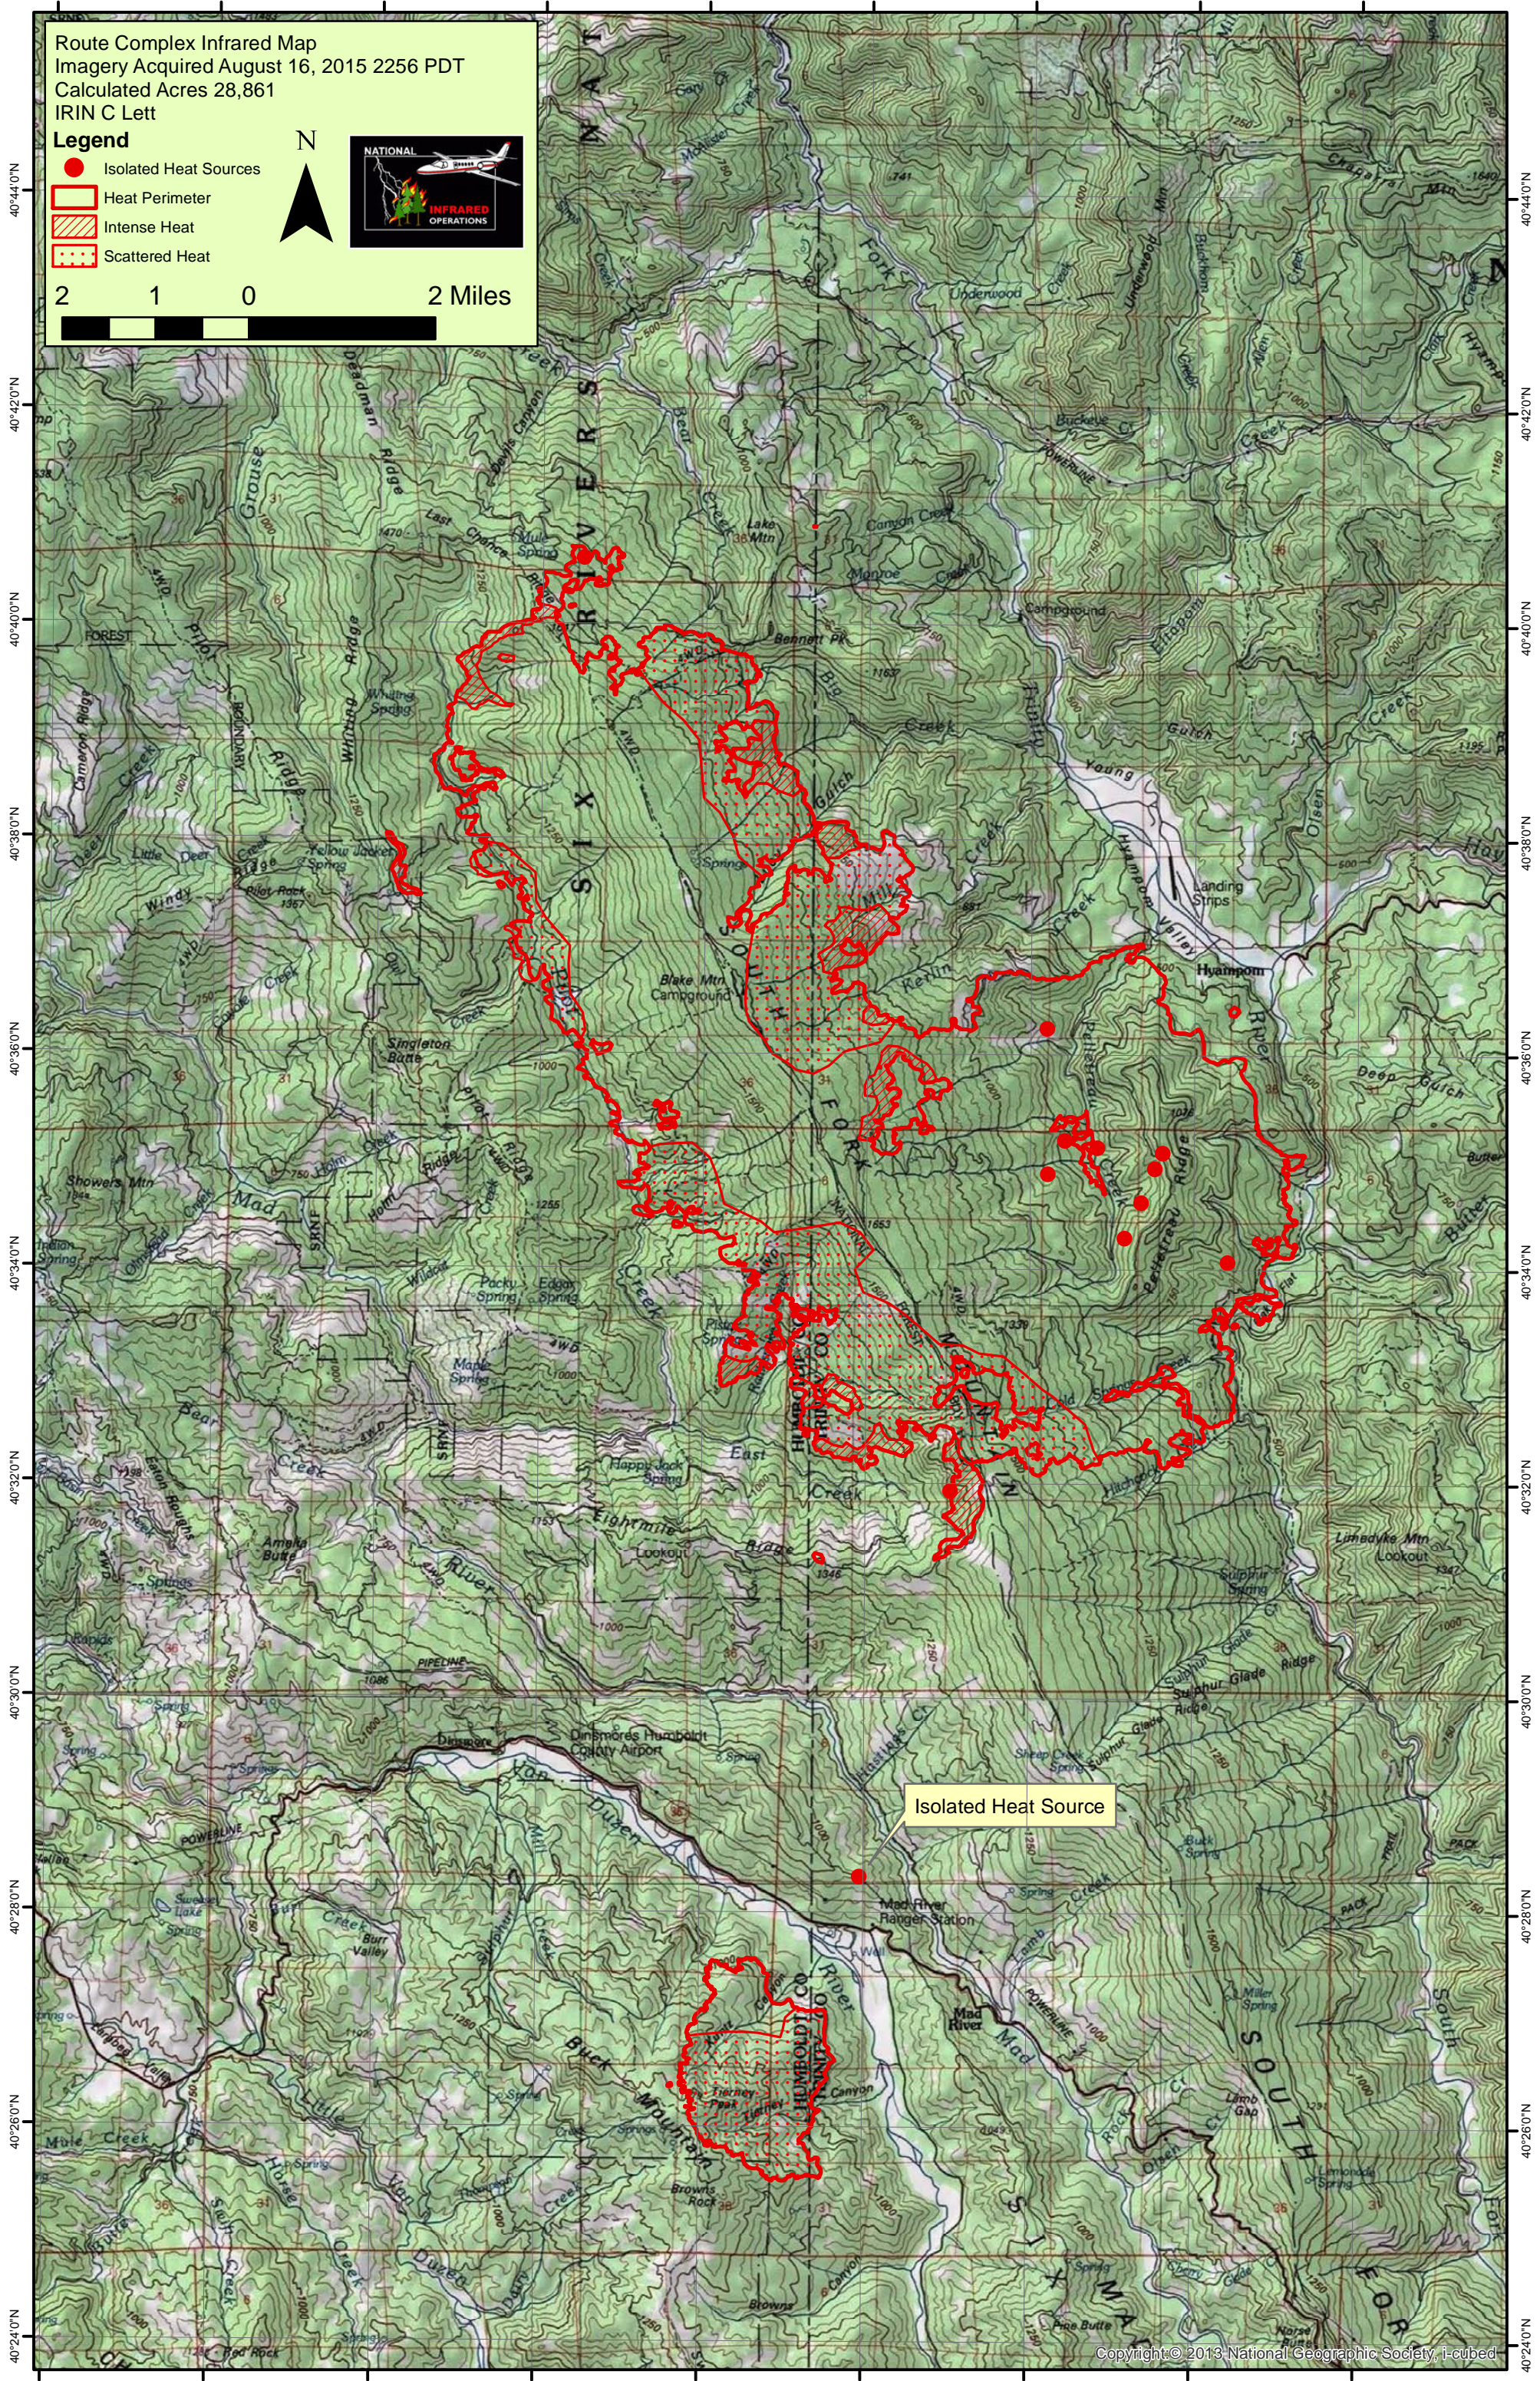

123°42'0"W 123°40'0"W 123°38'0"W 123°36'0"W 123°34'0"W 123°32'0"W 123°30'0"W 123°28'0"W 123°26'0"W

Route Complex Infrared Map
 Imagery Acquired August 16, 2015 2256 PDT
 Calculated Acres 28,861
 IRIN C Lett

Legend

- Isolated Heat Sources
- ▭ Heat Perimeter
- ▨ Intense Heat
- ▤ Scattered Heat

2 1 0 2 Miles

Isolated Heat Source

123°42'0"W 123°40'0"W 123°38'0"W 123°36'0"W 123°34'0"W 123°32'0"W 123°30'0"W 123°28'0"W 123°26'0"W