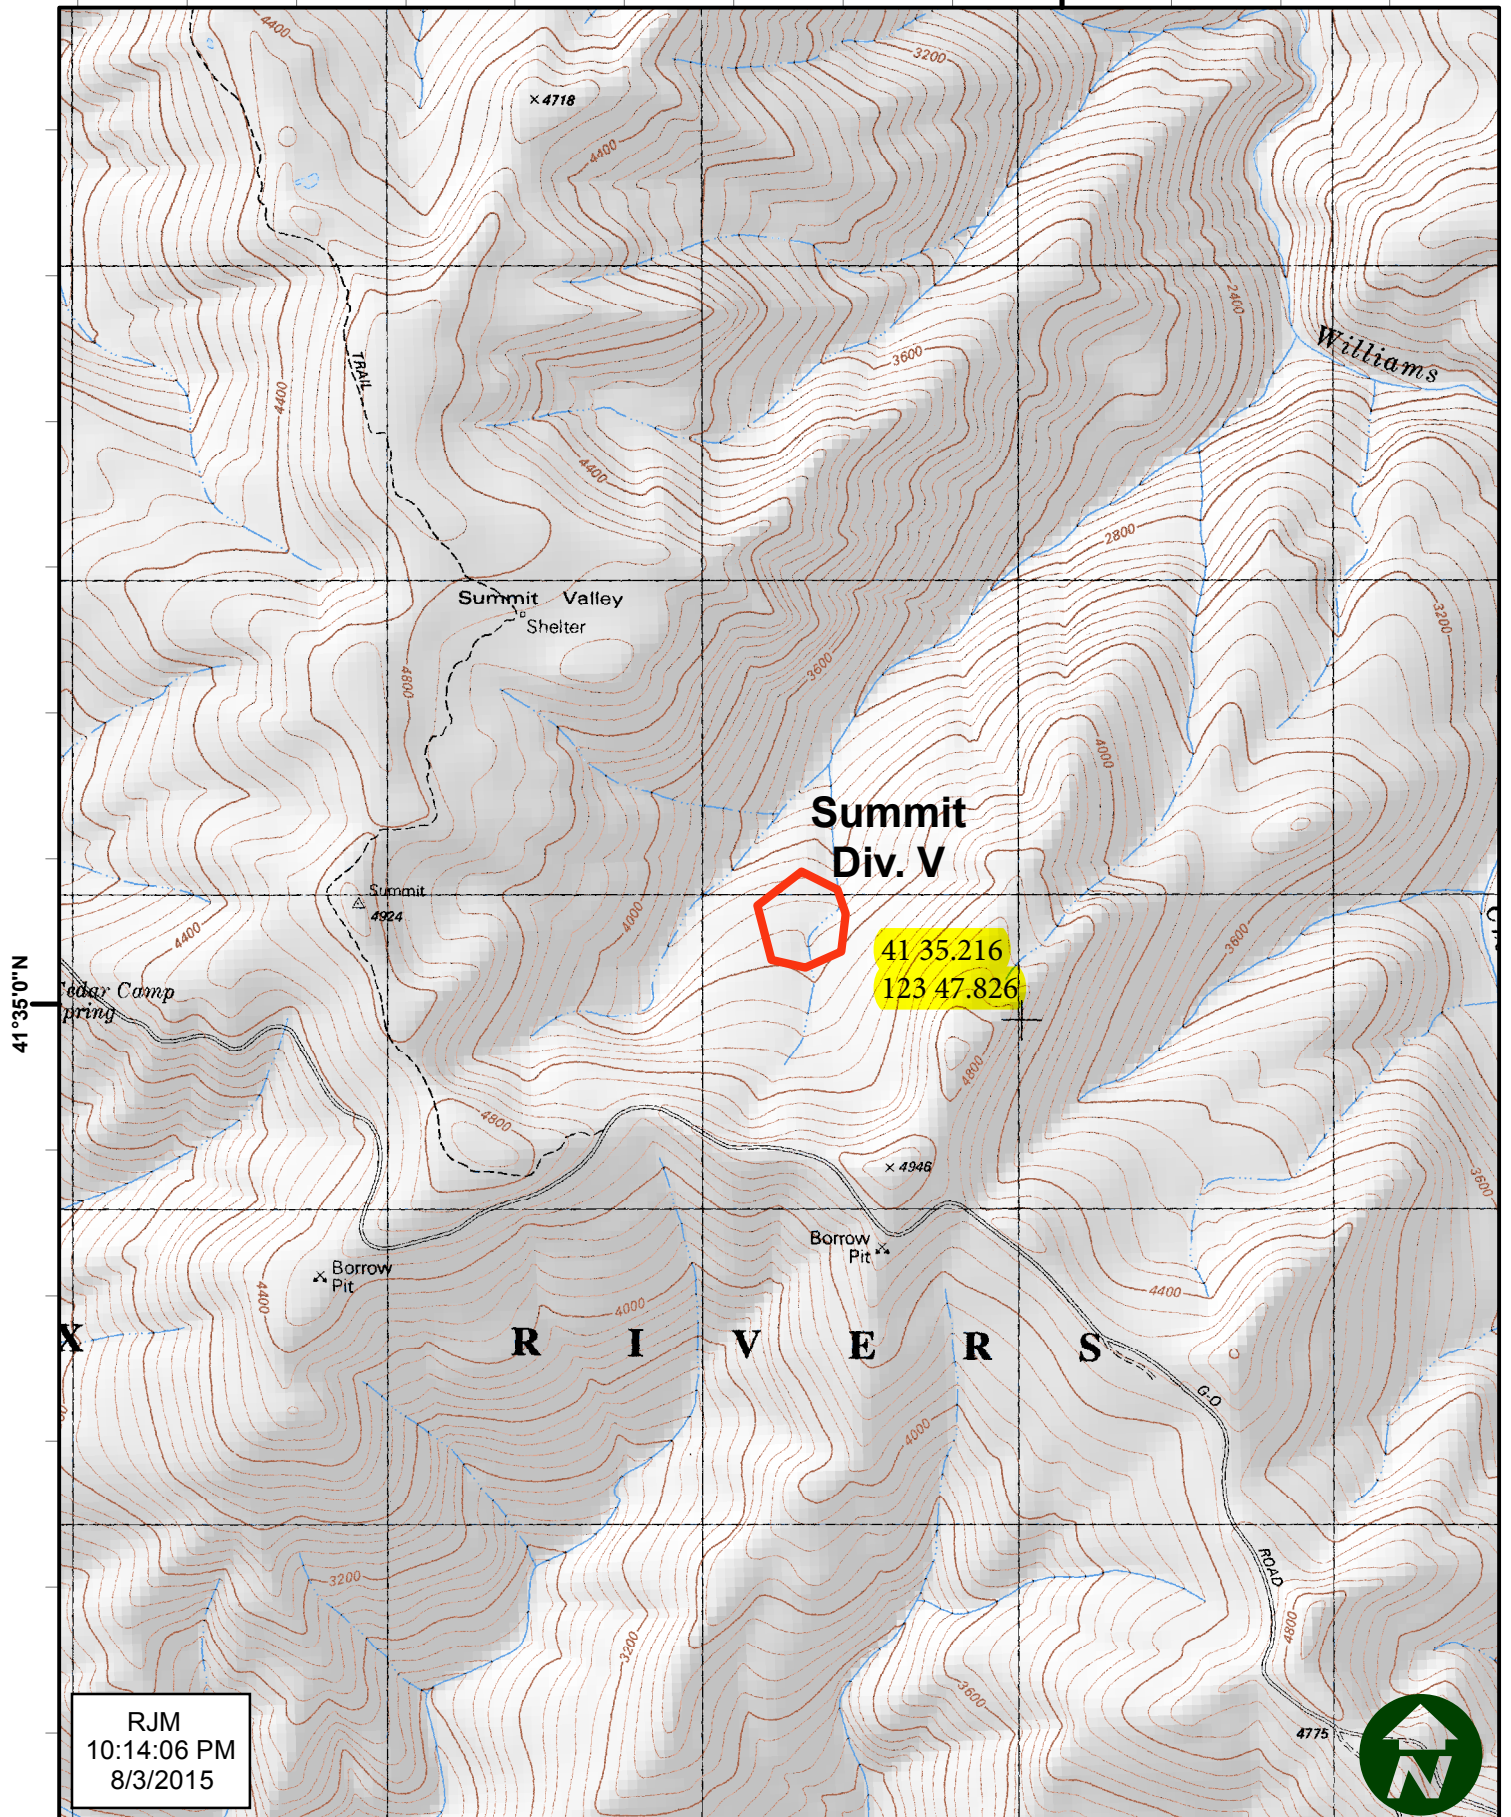

123°45'0"W

41°50'0"N

41°47'30"N

RJM
10:13:59 PM
8/3/2015

123°57'30"W

41°45'0"N

RJM
10:14:01 PM
8/3/2015

123°50'0"W

41°35'0"N

RJM
10:14:04 PM
8/3/2015

123°47'30"W

41°35'0"N

RJM
10:14:06 PM
8/3/2015

123°45'0"W

41°35'0"N

**Williams
Div. H**

41 35.040
123 45.576

**Peak
Div. L**

41 33.354
123 46.542

RJM
10:14:10 PM
8/3/2015