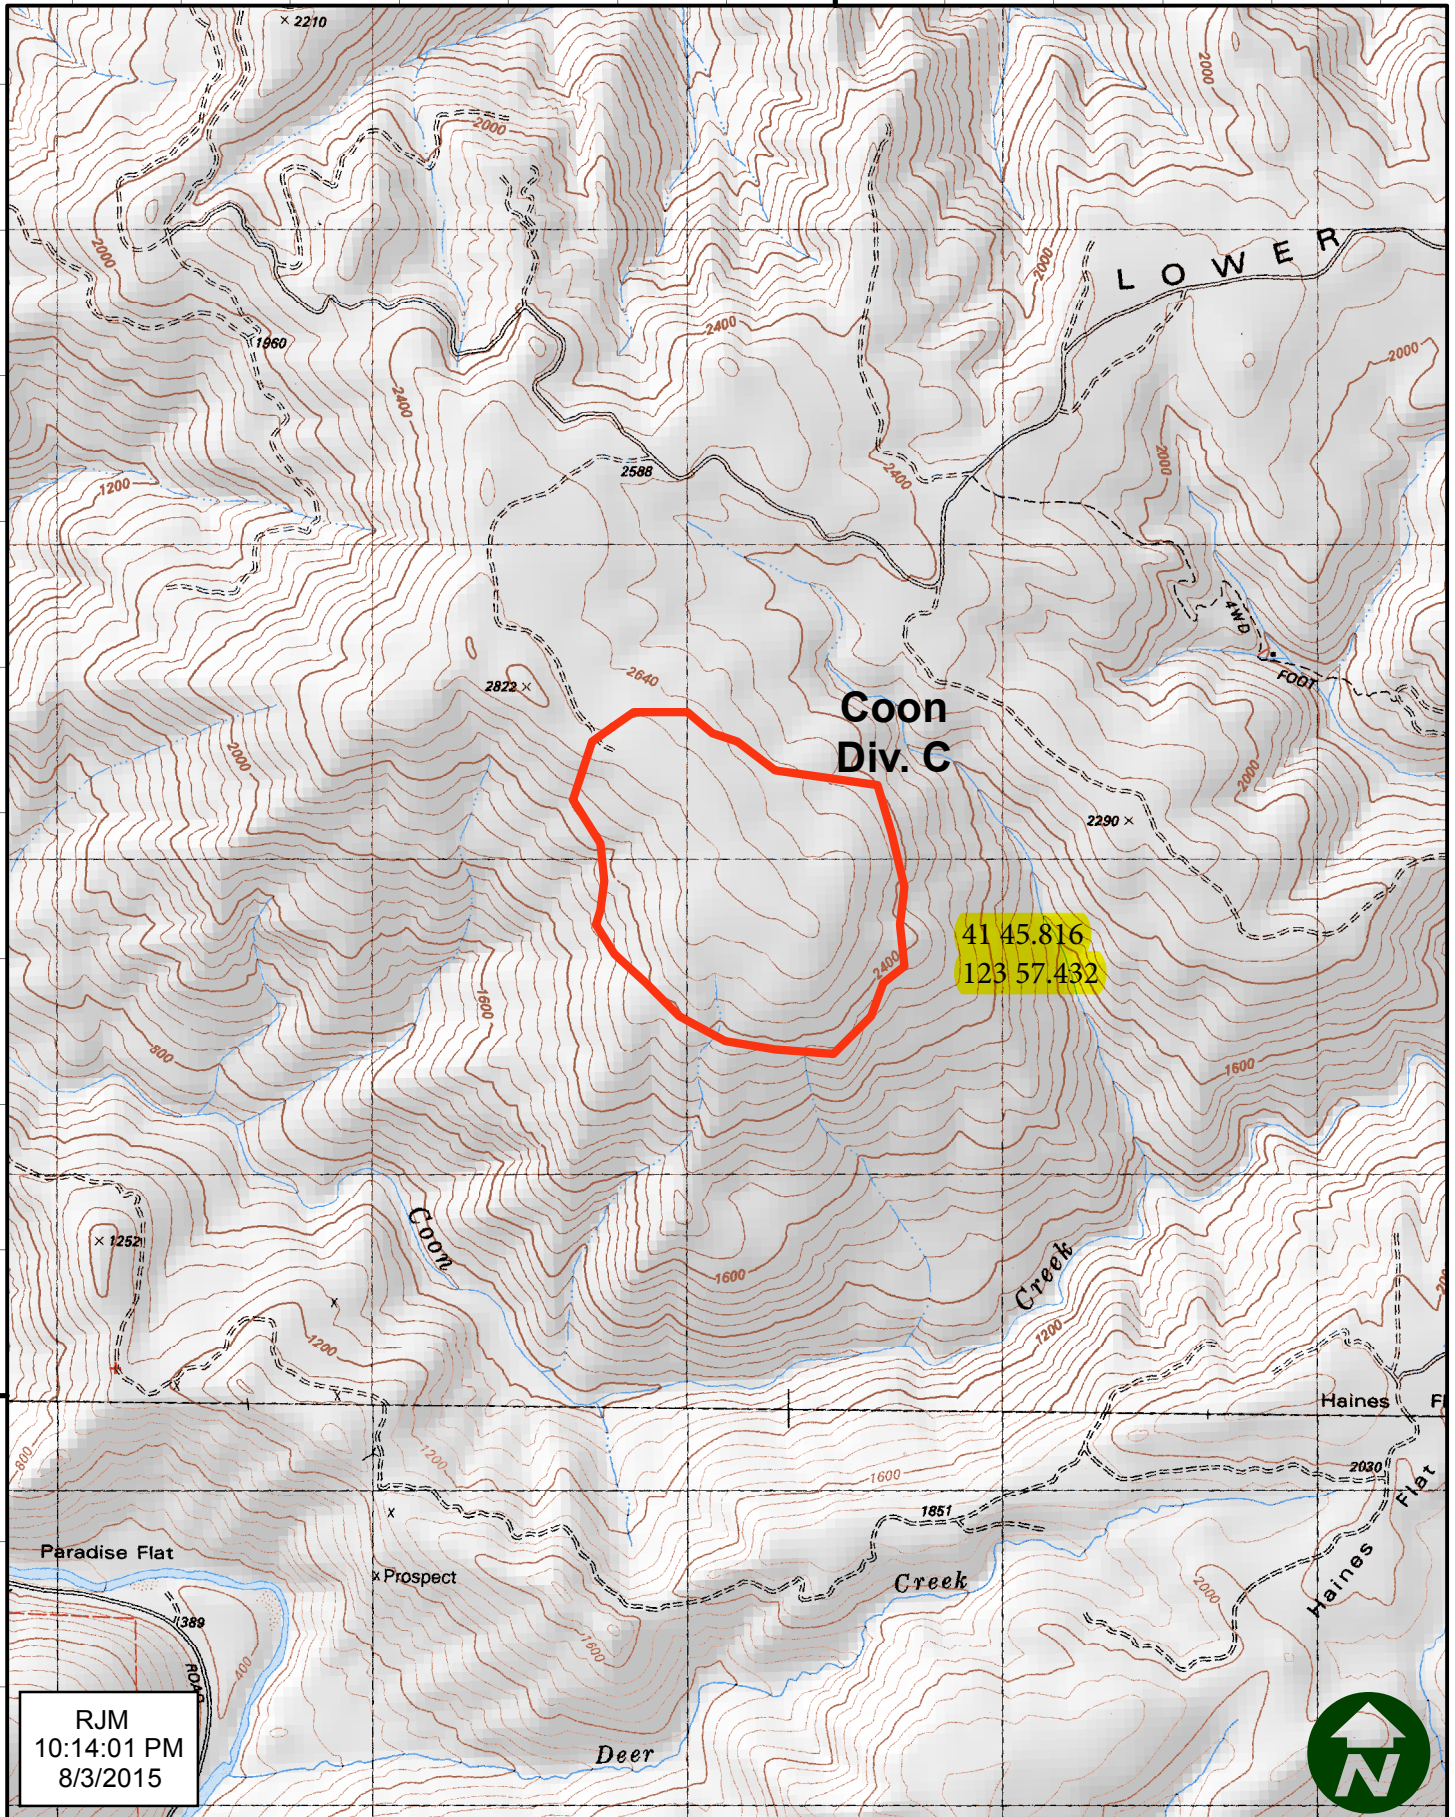

123°45'0"W

41°50'0"N

41°47'30"N

RJM
10:13:59 PM
8/3/2015

123°57'30"W

41°45'0"N

RJM
10:14:01 PM
8/3/2015

123°50'0"W

41°35'0"N

RJM
10:14:04 PM
8/3/2015

123°47'30"W

41°35'0"N

RJM
10:14:06 PM
8/3/2015

123°45'0"W

41°35'0"N

**Williams
Div. H**

41 35.040
123 45.576

**Peak
Div. L**

41 33.354
123 46.542

RJM
10:14:10 PM
8/3/2015