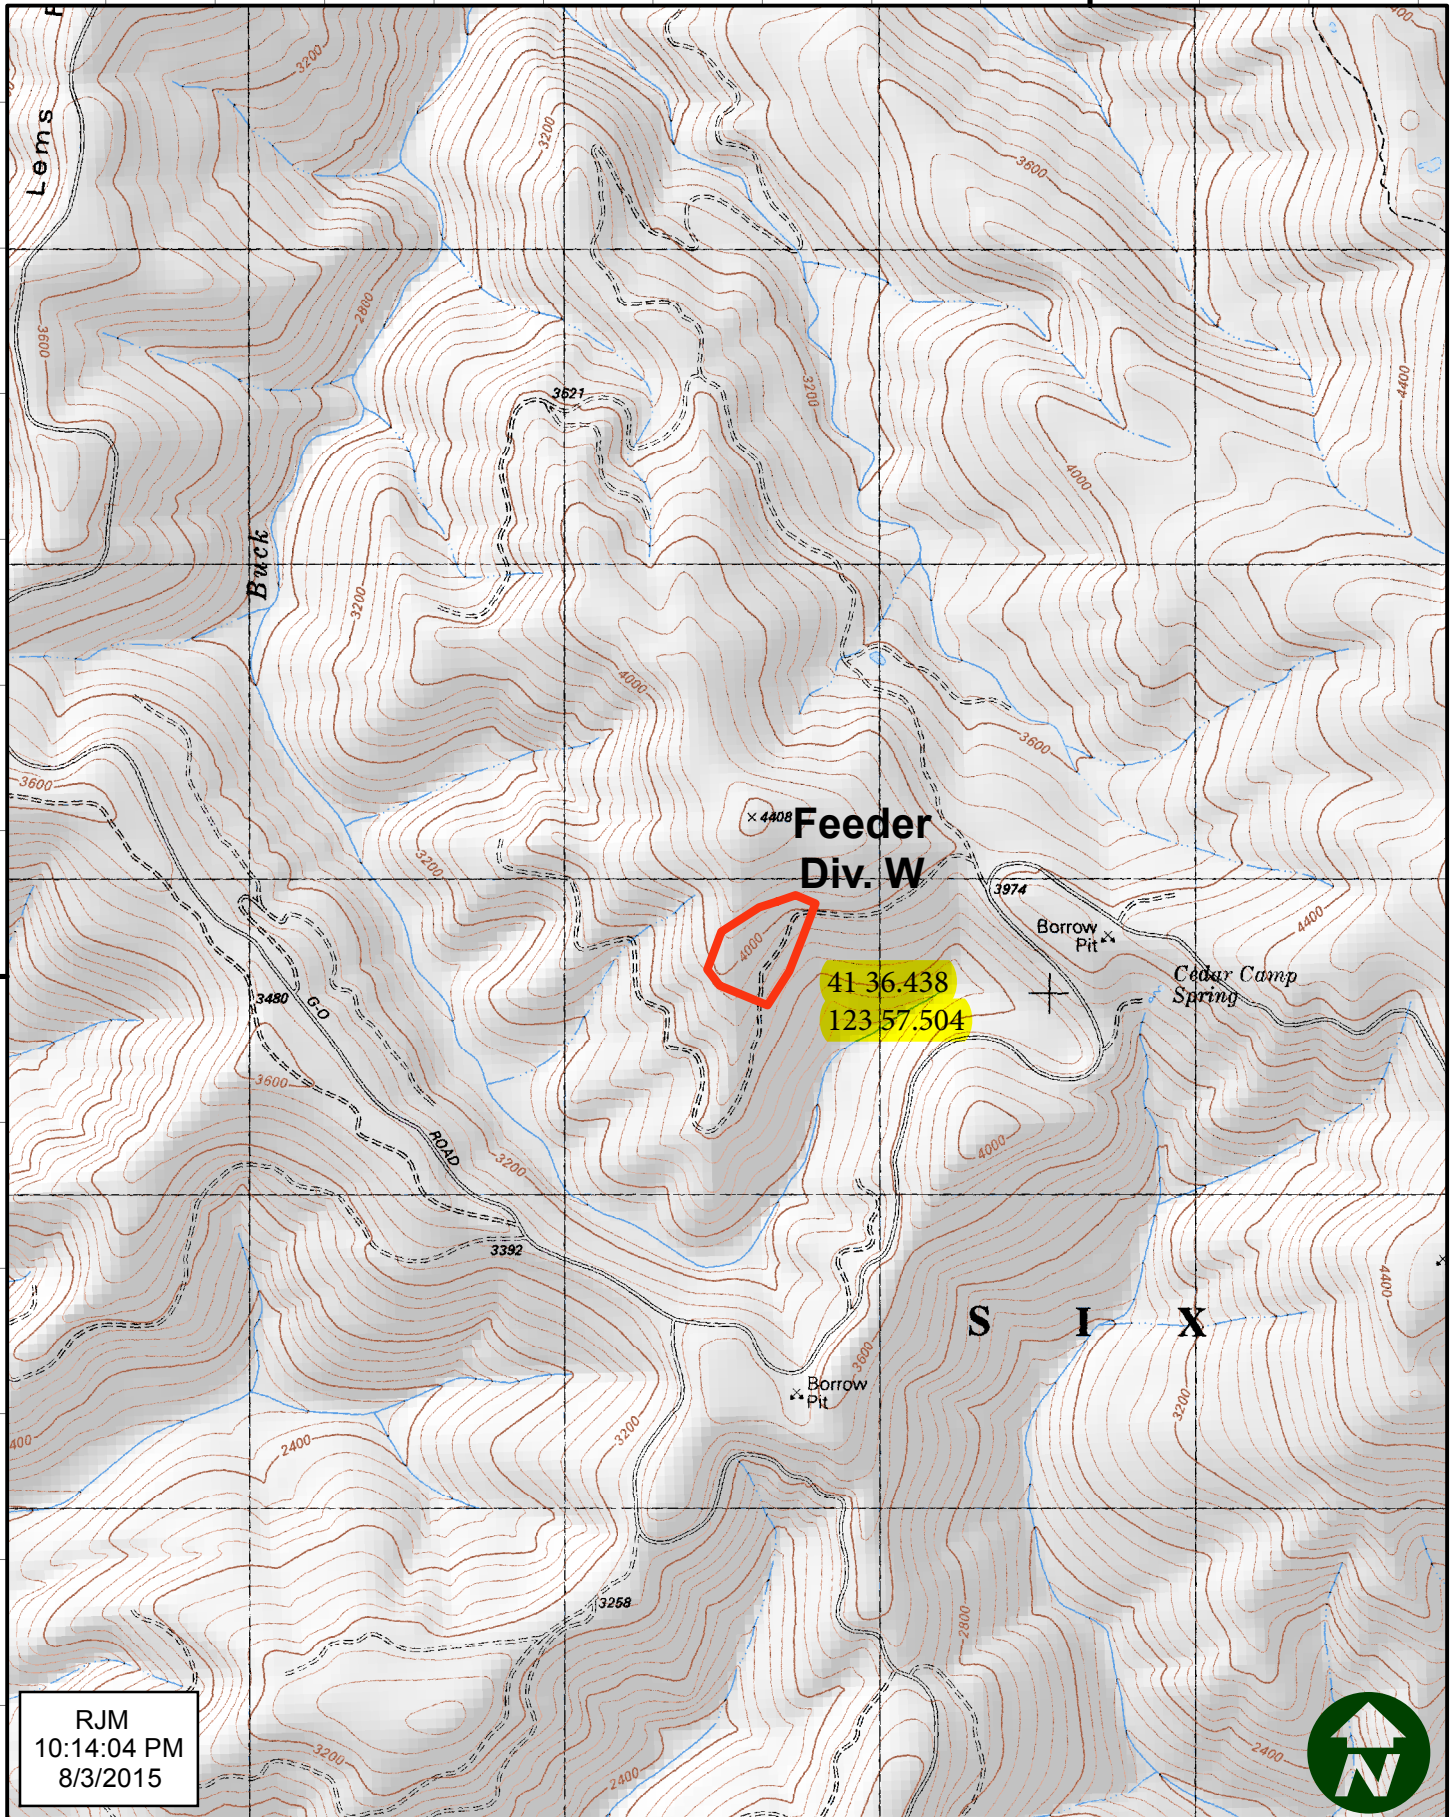

123°45'0"W

41°50'0"N

41°47'30"N

RJM
10:13:59 PM
8/3/2015

123°57'30"W

41°45'0"N

RJM
10:14:01 PM
8/3/2015

123°50'0"W

41°35'0"N

RJM
10:14:04 PM
8/3/2015

123°47'30"W

41°35'0"N

RJM
10:14:06 PM
8/3/2015

123°45'0"W

41°35'0"N

**Williams
Div. H**

41 35.040
123 45.576

**Peak
Div. L**

41 33.354
123 46.542

RJM
10:14:10 PM
8/3/2015