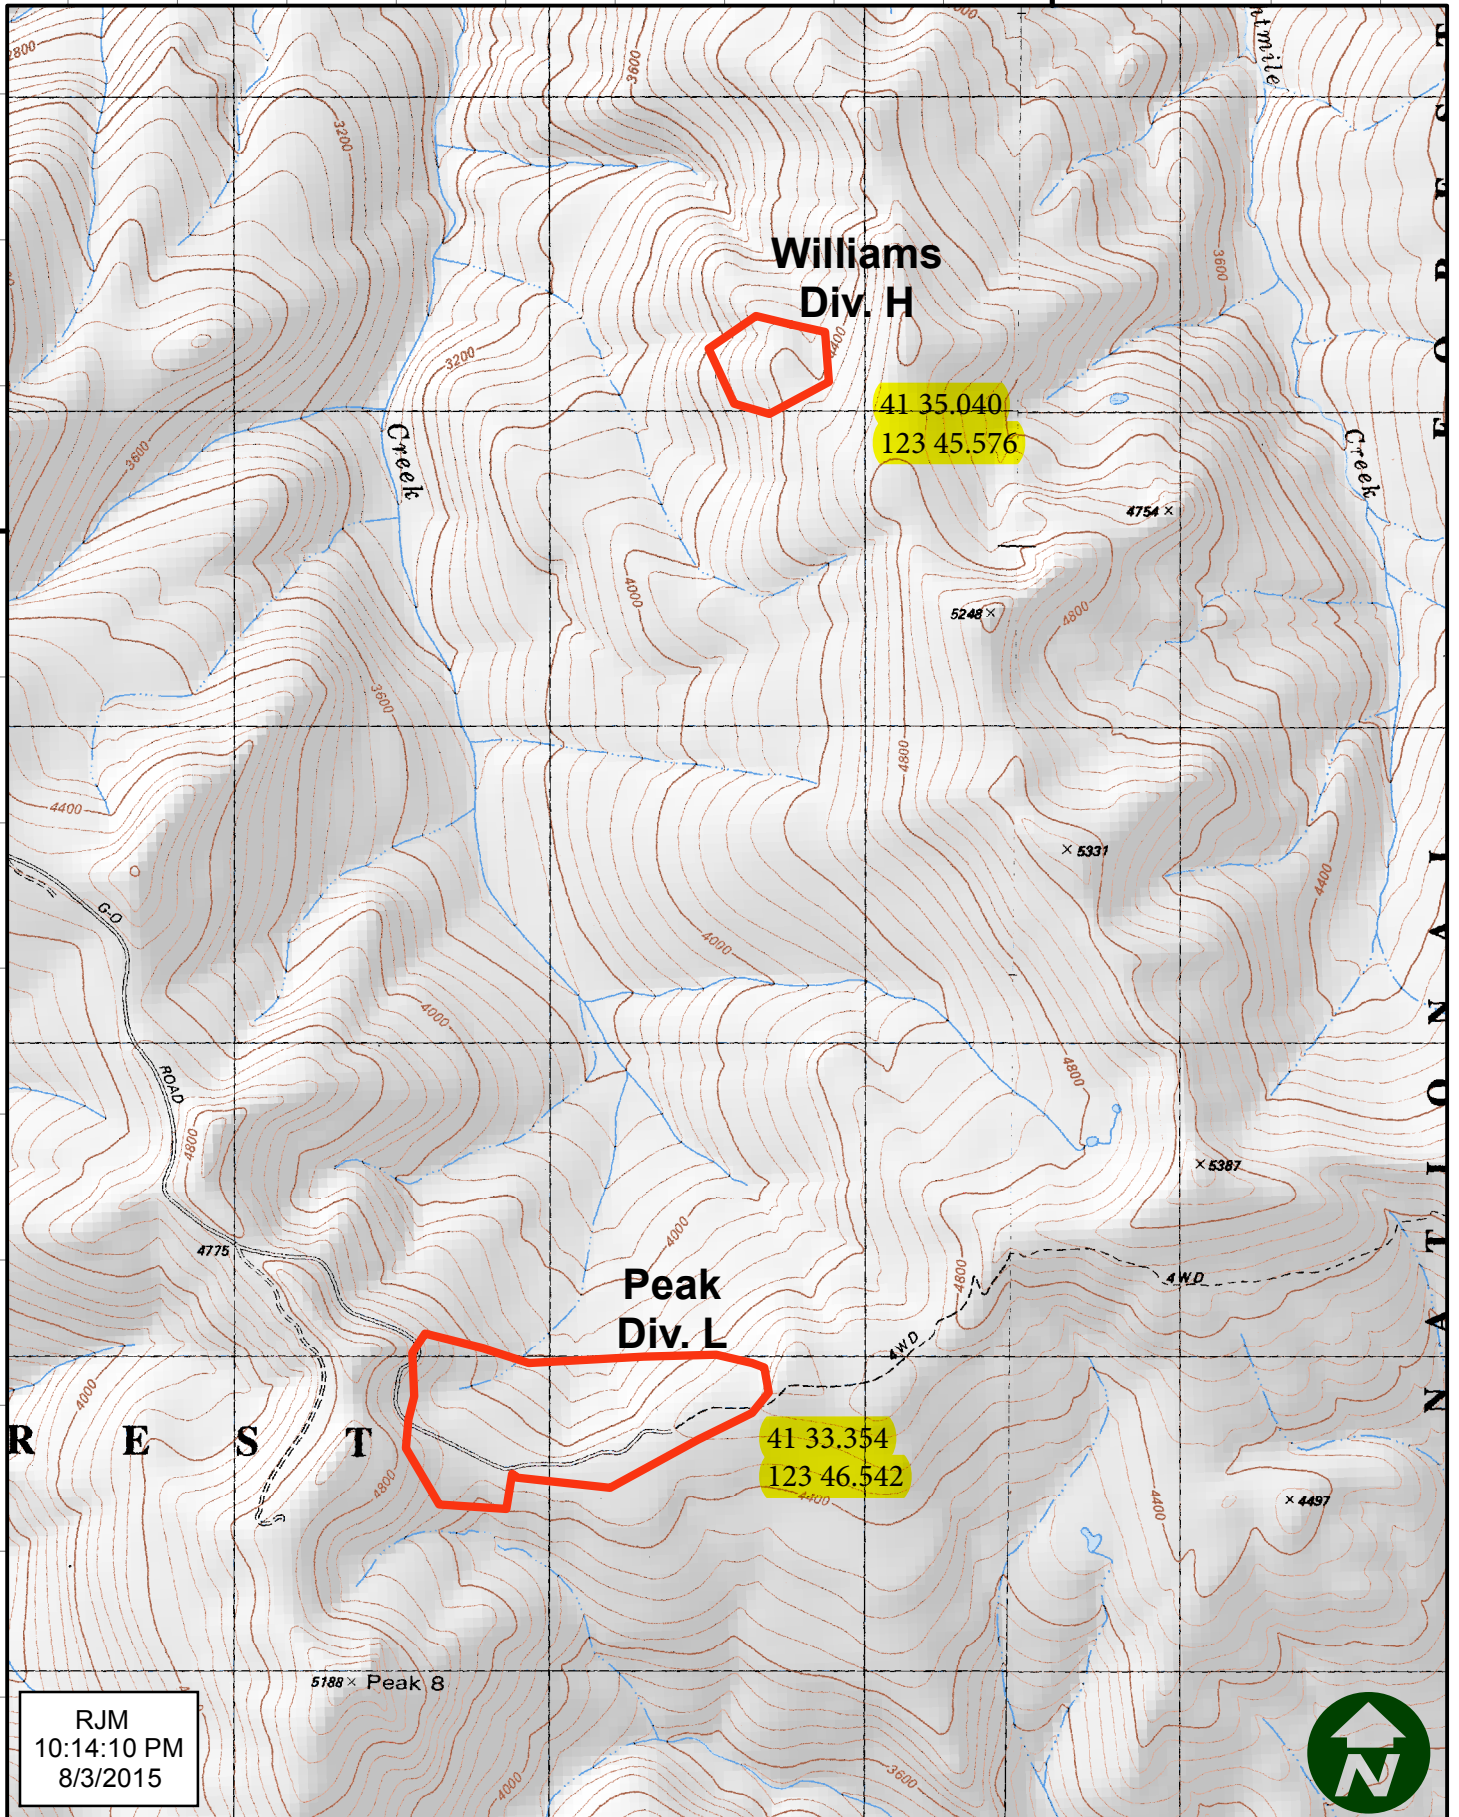

123°45'0"W

41°50'0"N

41°47'30"N

RJM
10:13:59 PM
8/3/2015

123°57'30"W

41°45'0"N

RJM
10:14:01 PM
8/3/2015

123°50'0"W

41°35'0"N

RJM
10:14:04 PM
8/3/2015

123°47'30"W

41°35'0"N

RJM
10:14:06 PM
8/3/2015

123°45'0"W

41°35'0"N

**Williams
Div. H**

41 35.040
123 45.576

**Peak
Div. L**

41 33.354
123 46.542

RJM
10:14:10 PM
8/3/2015