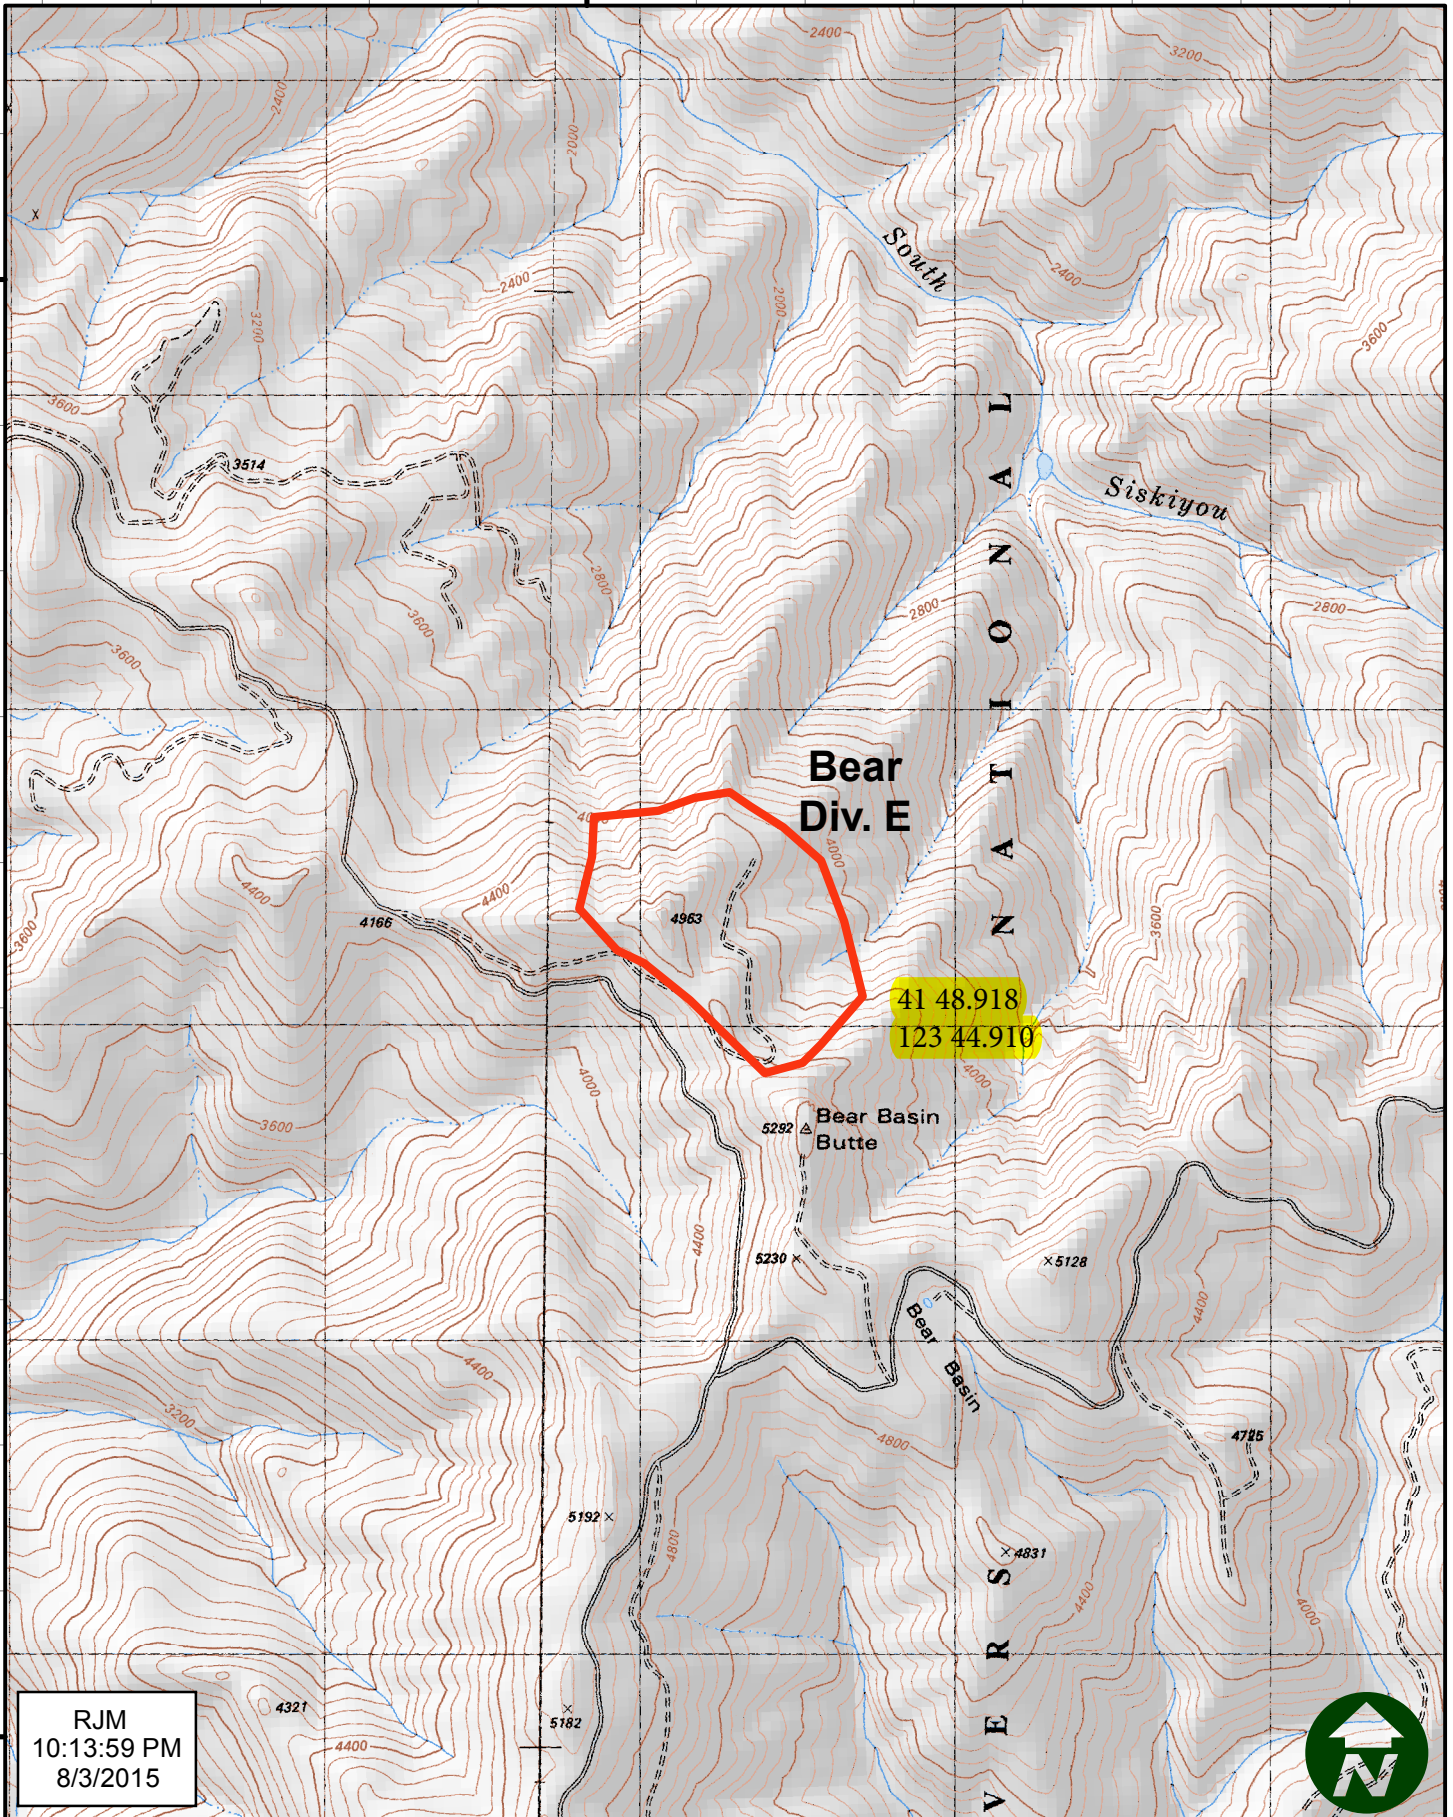

123°45'0"W

41°50'0"N

41°47'30"N

RJM
10:13:59 PM
8/3/2015

123°57'30"W

41°45'0"N

RJM
10:14:01 PM
8/3/2015

123°50'0"W

41°35'0"N

RJM
10:14:04 PM
8/3/2015

123°47'30"W

41°35'0"N

RJM
10:14:06 PM
8/3/2015

123°45'0"W

41°35'0"N

**Williams
Div. H**

41 35.040
123 45.576

**Peak
Div. L**

41 33.354
123 46.542

RJM
10:14:10 PM
8/3/2015