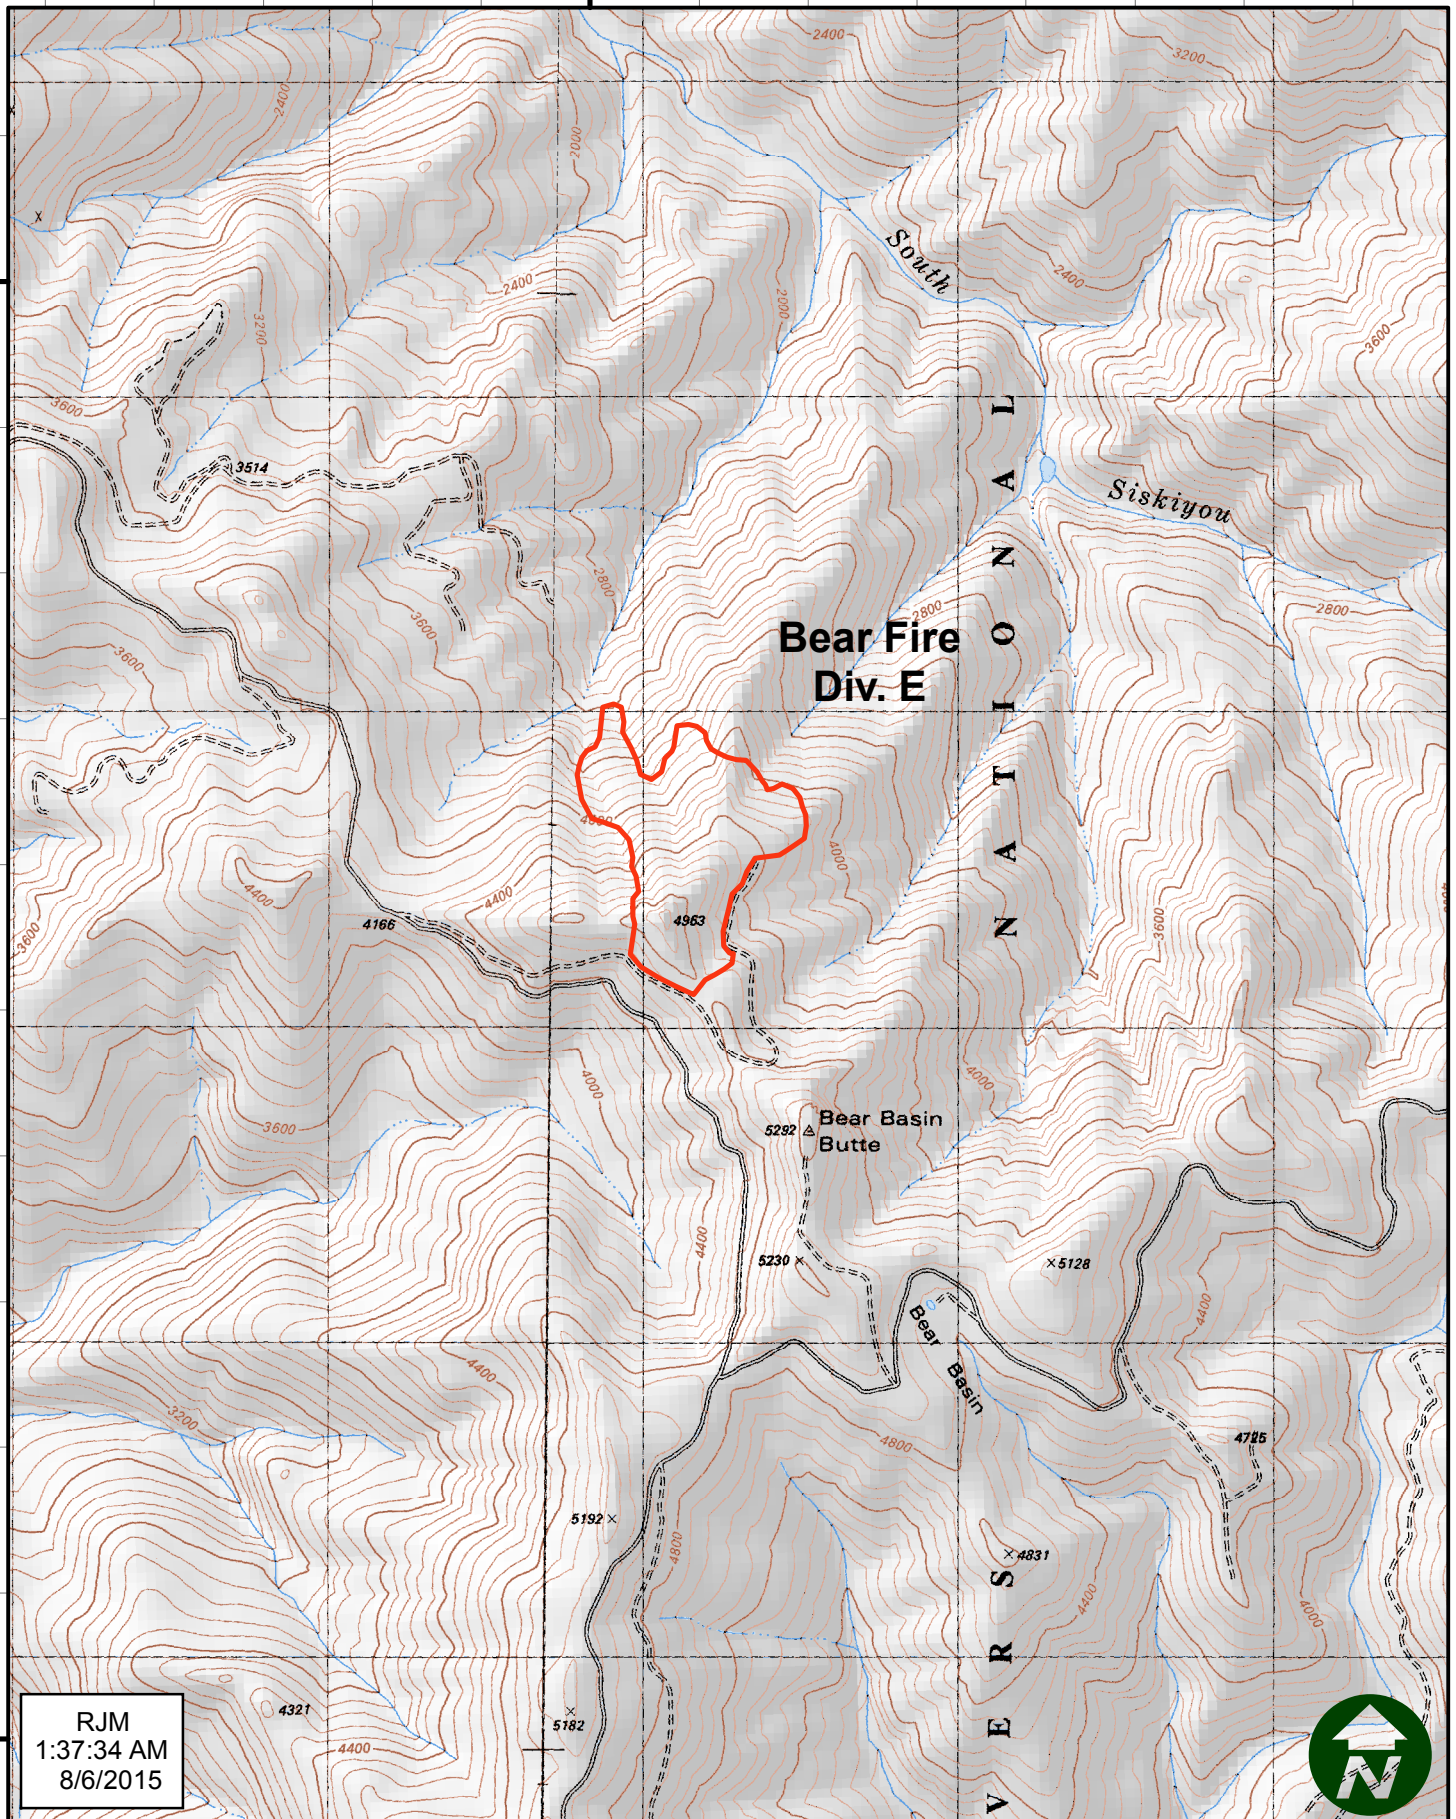

123°45'0"W

41°50'0"N

41°47'30"N

RJM
1:37:34 AM
8/6/2015

123°57'30"W

41°45'0"N

RJM
1:37:37 AM
8/6/2015

123°50'0"W

41°35'0"N

RJM
1:37:39 AM
8/6/2015

123°47'30"W

41°35'10"N

RJM
1:37:41 AM
8/6/2015

123°45'0"W

41°35'0"N

Peak Fire

**Williams Fire
Div. H**

Div. L

Div. N

RJM
1:37:44 AM
8/6/2015