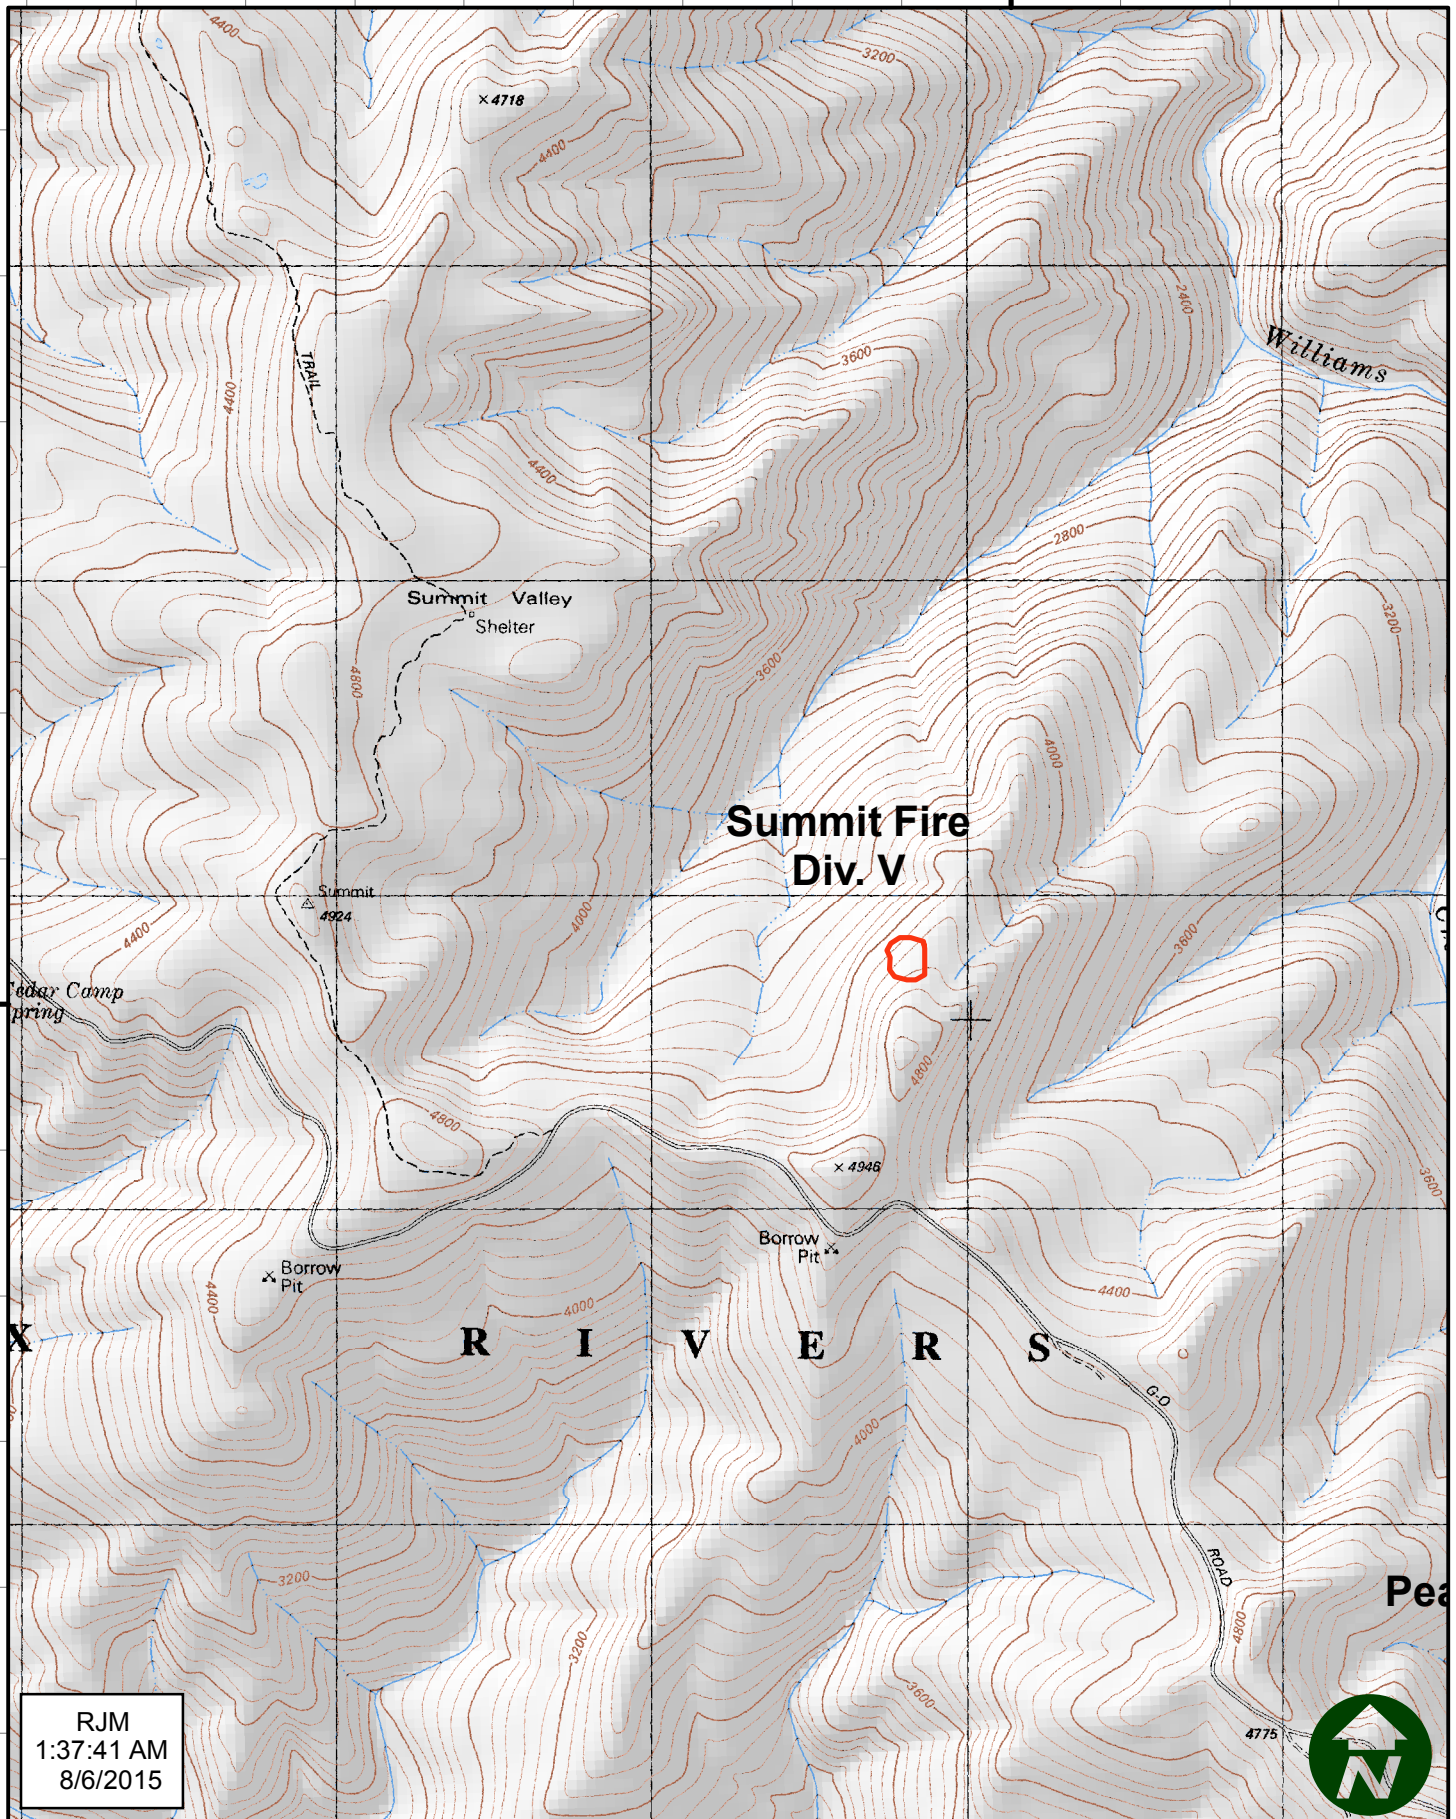

41°35'0"N

RJM
1:37:39 AM
8/6/2015

123°47'30"W

41°35'10"N

RJM
1:37:41 AM
8/6/2015

123°45'0"W

41°35'0"N

Peak Fire