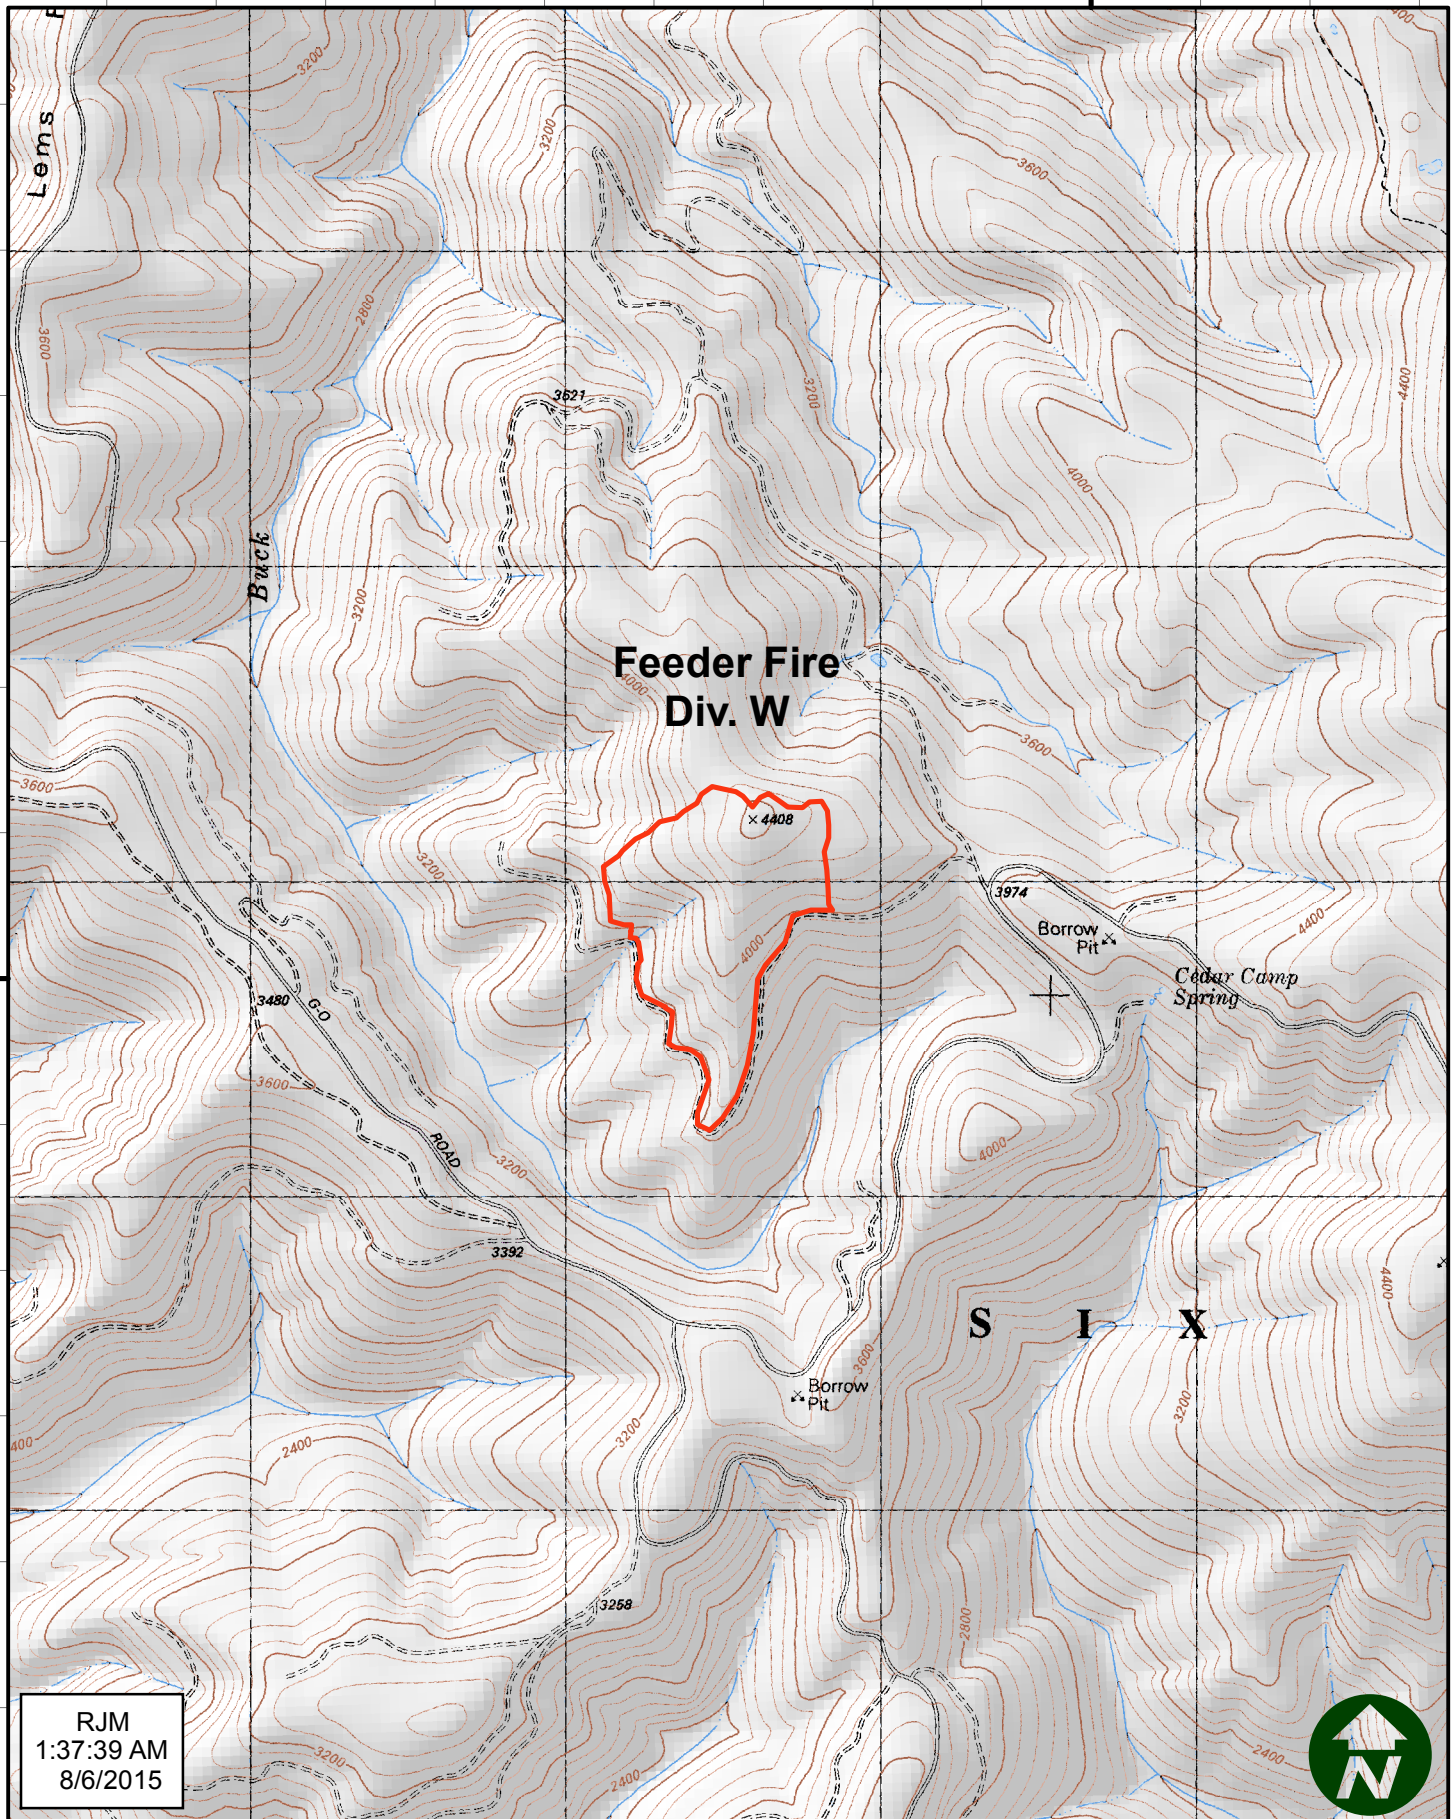

123°45'0"W

41°50'0"N

41°47'30"N

RJM
1:37:34 AM
8/6/2015

123°57'30"W

41°45'0"N

RJM
1:37:37 AM
8/6/2015

123°50'0"W

41°35'0"N

RJM
1:37:39 AM
8/6/2015

123°47'30"W

41°35'10"N

RJM
1:37:41 AM
8/6/2015

123°45'0"W

41°35'0"N

Peak Fire