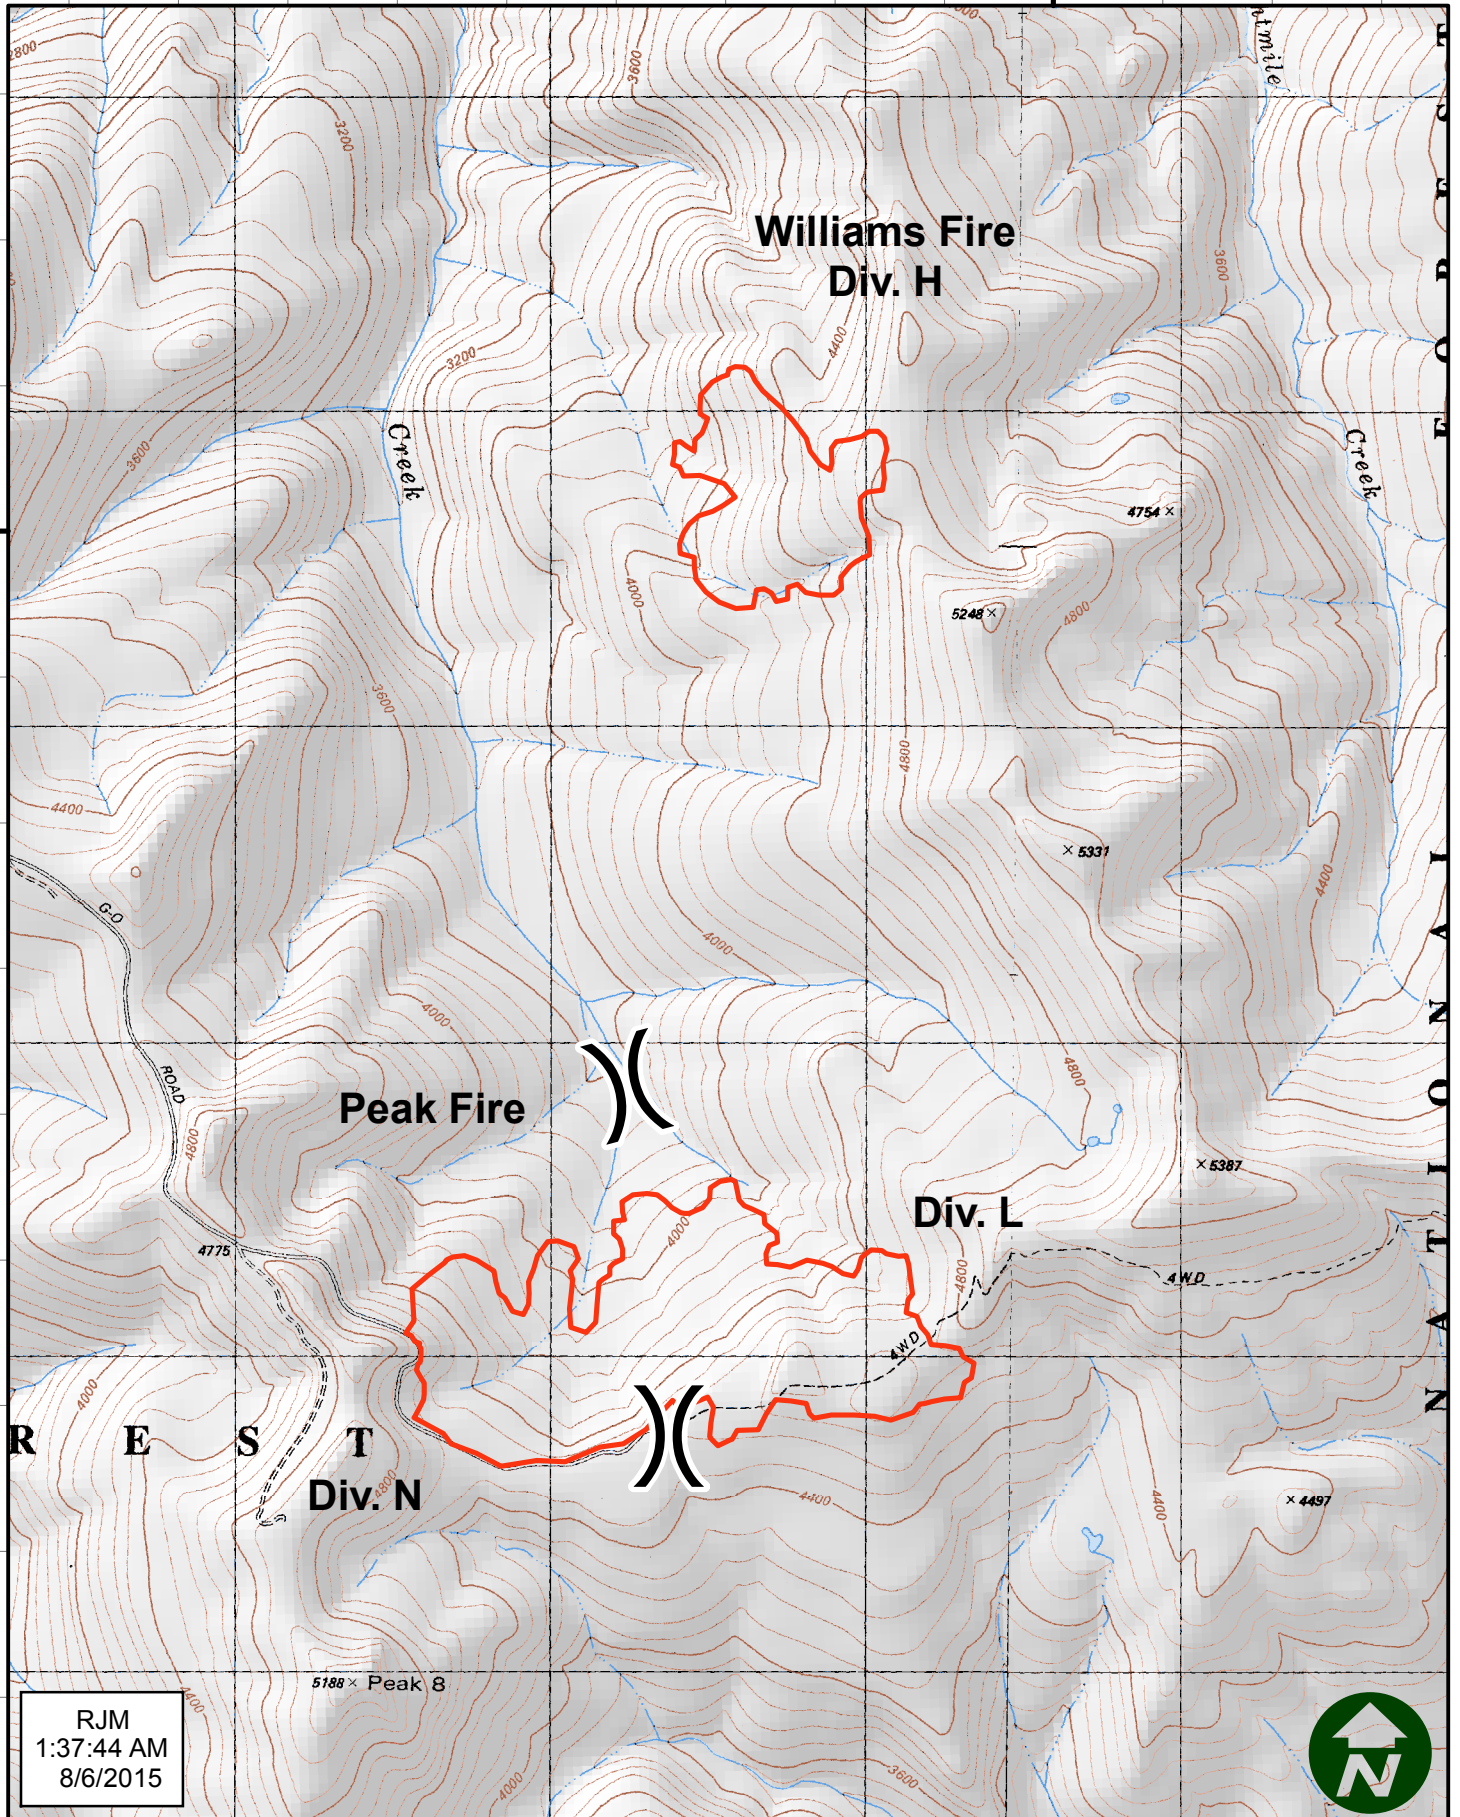

41°35'0"N

RJM
1:37:39 AM
8/6/2015

123°47'30"W

41°35'10"N

RJM
1:37:41 AM
8/6/2015

123°45'0"W

41°35'0"N

Peak Fire

**Williams Fire
Div. H**

Div. L

Div. N

RJM
1:37:44 AM
8/6/2015