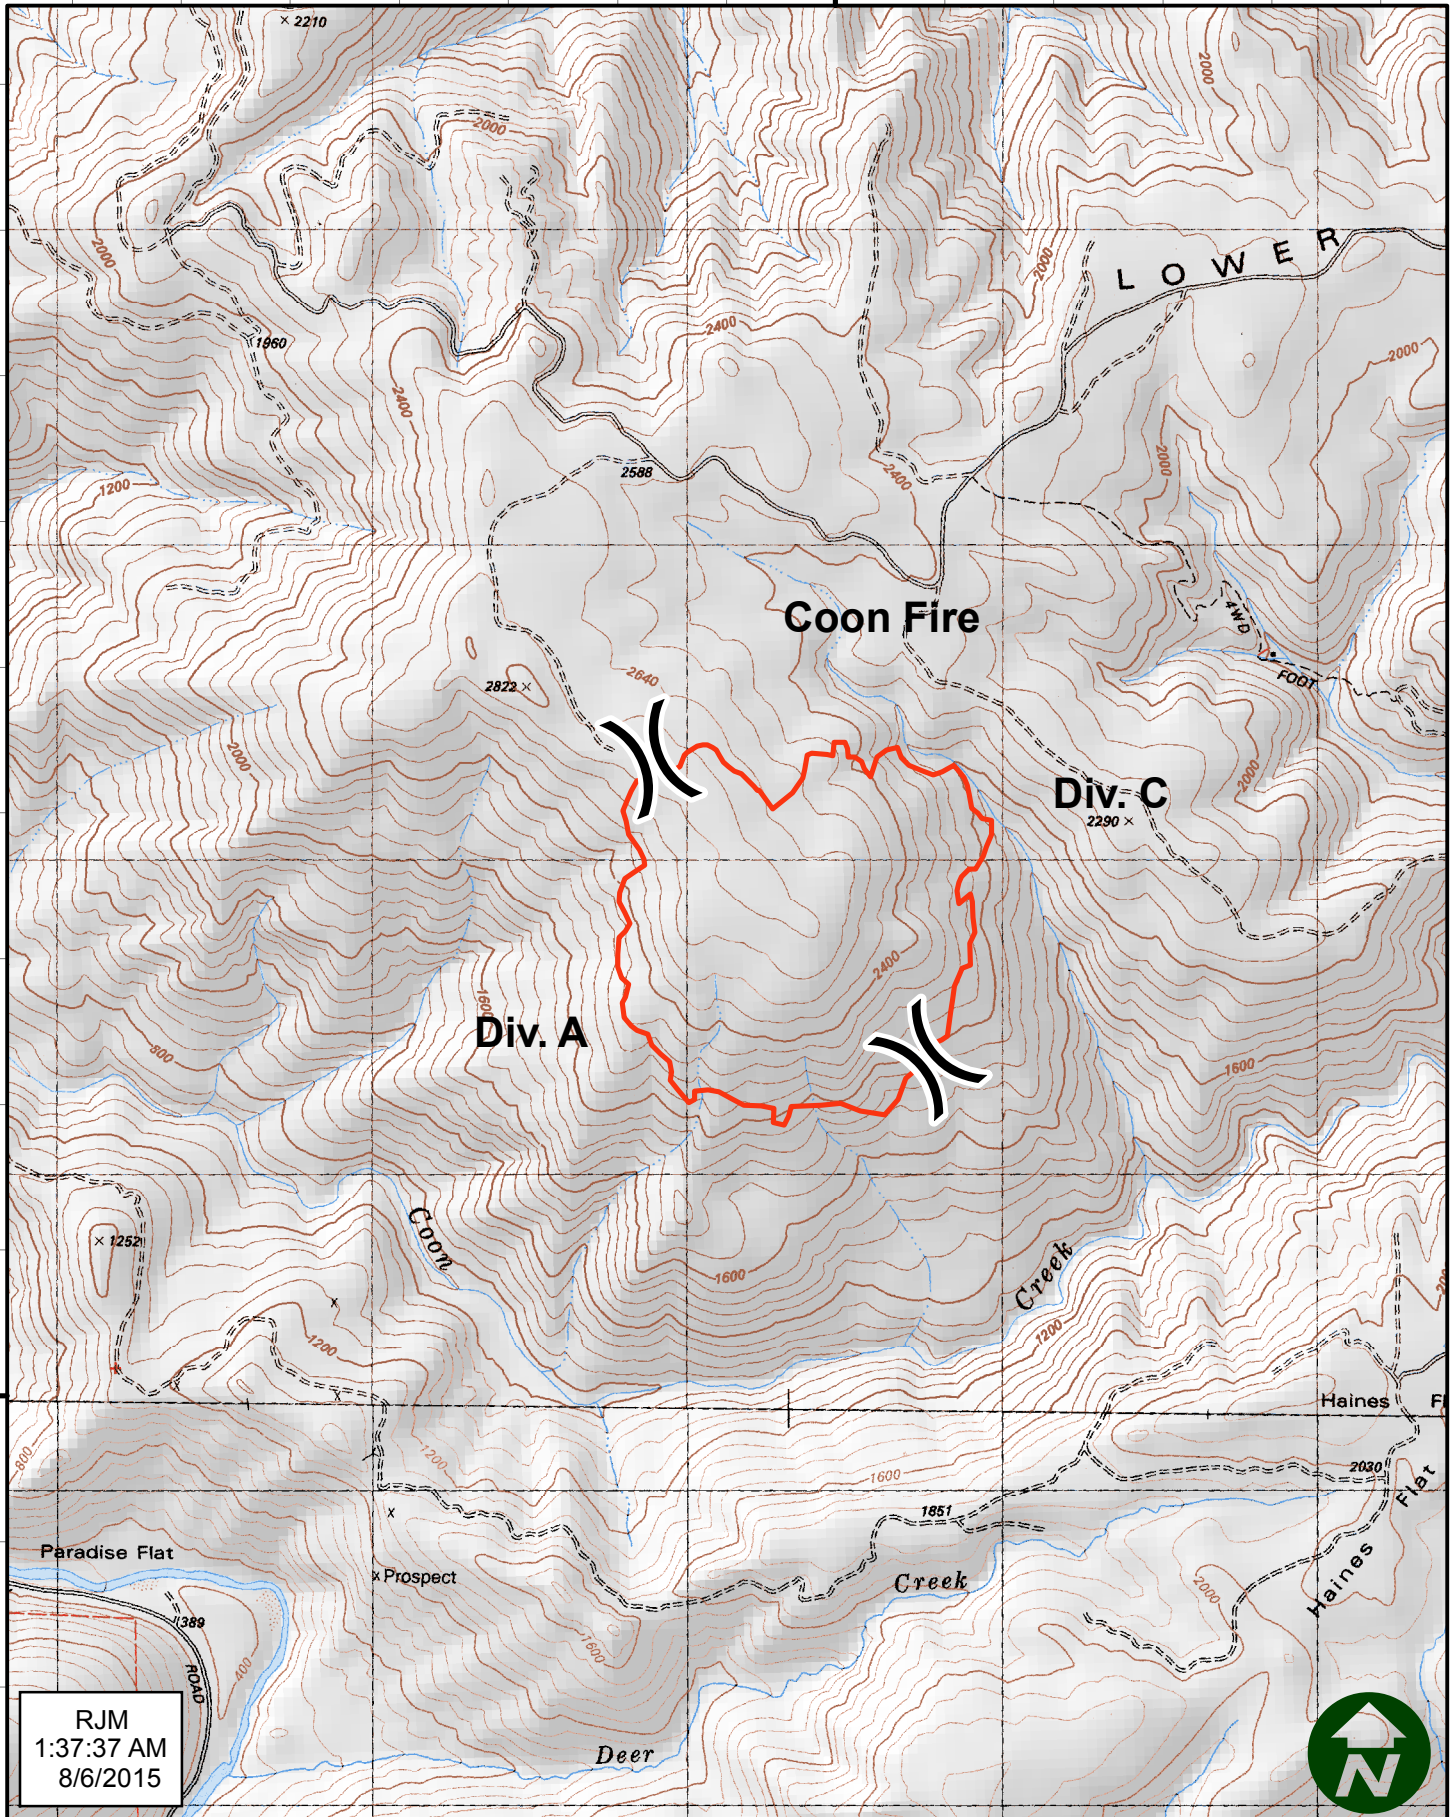

123°45'0"W

41°50'0"N

41°47'30"N

RJM
1:37:34 AM
8/6/2015

123°57'30"W

41°45'0"N

RJM
1:37:37 AM
8/6/2015

123°50'0"W

41°35'0"N

RJM
1:37:39 AM
8/6/2015

123°47'30"W

41°35'10"N

RJM
1:37:41 AM
8/6/2015

123°45'0"W

41°35'0"N

Peak Fire

**Williams Fire
Div. H**

Div. L

Div. N

RJM
1:37:44 AM
8/6/2015