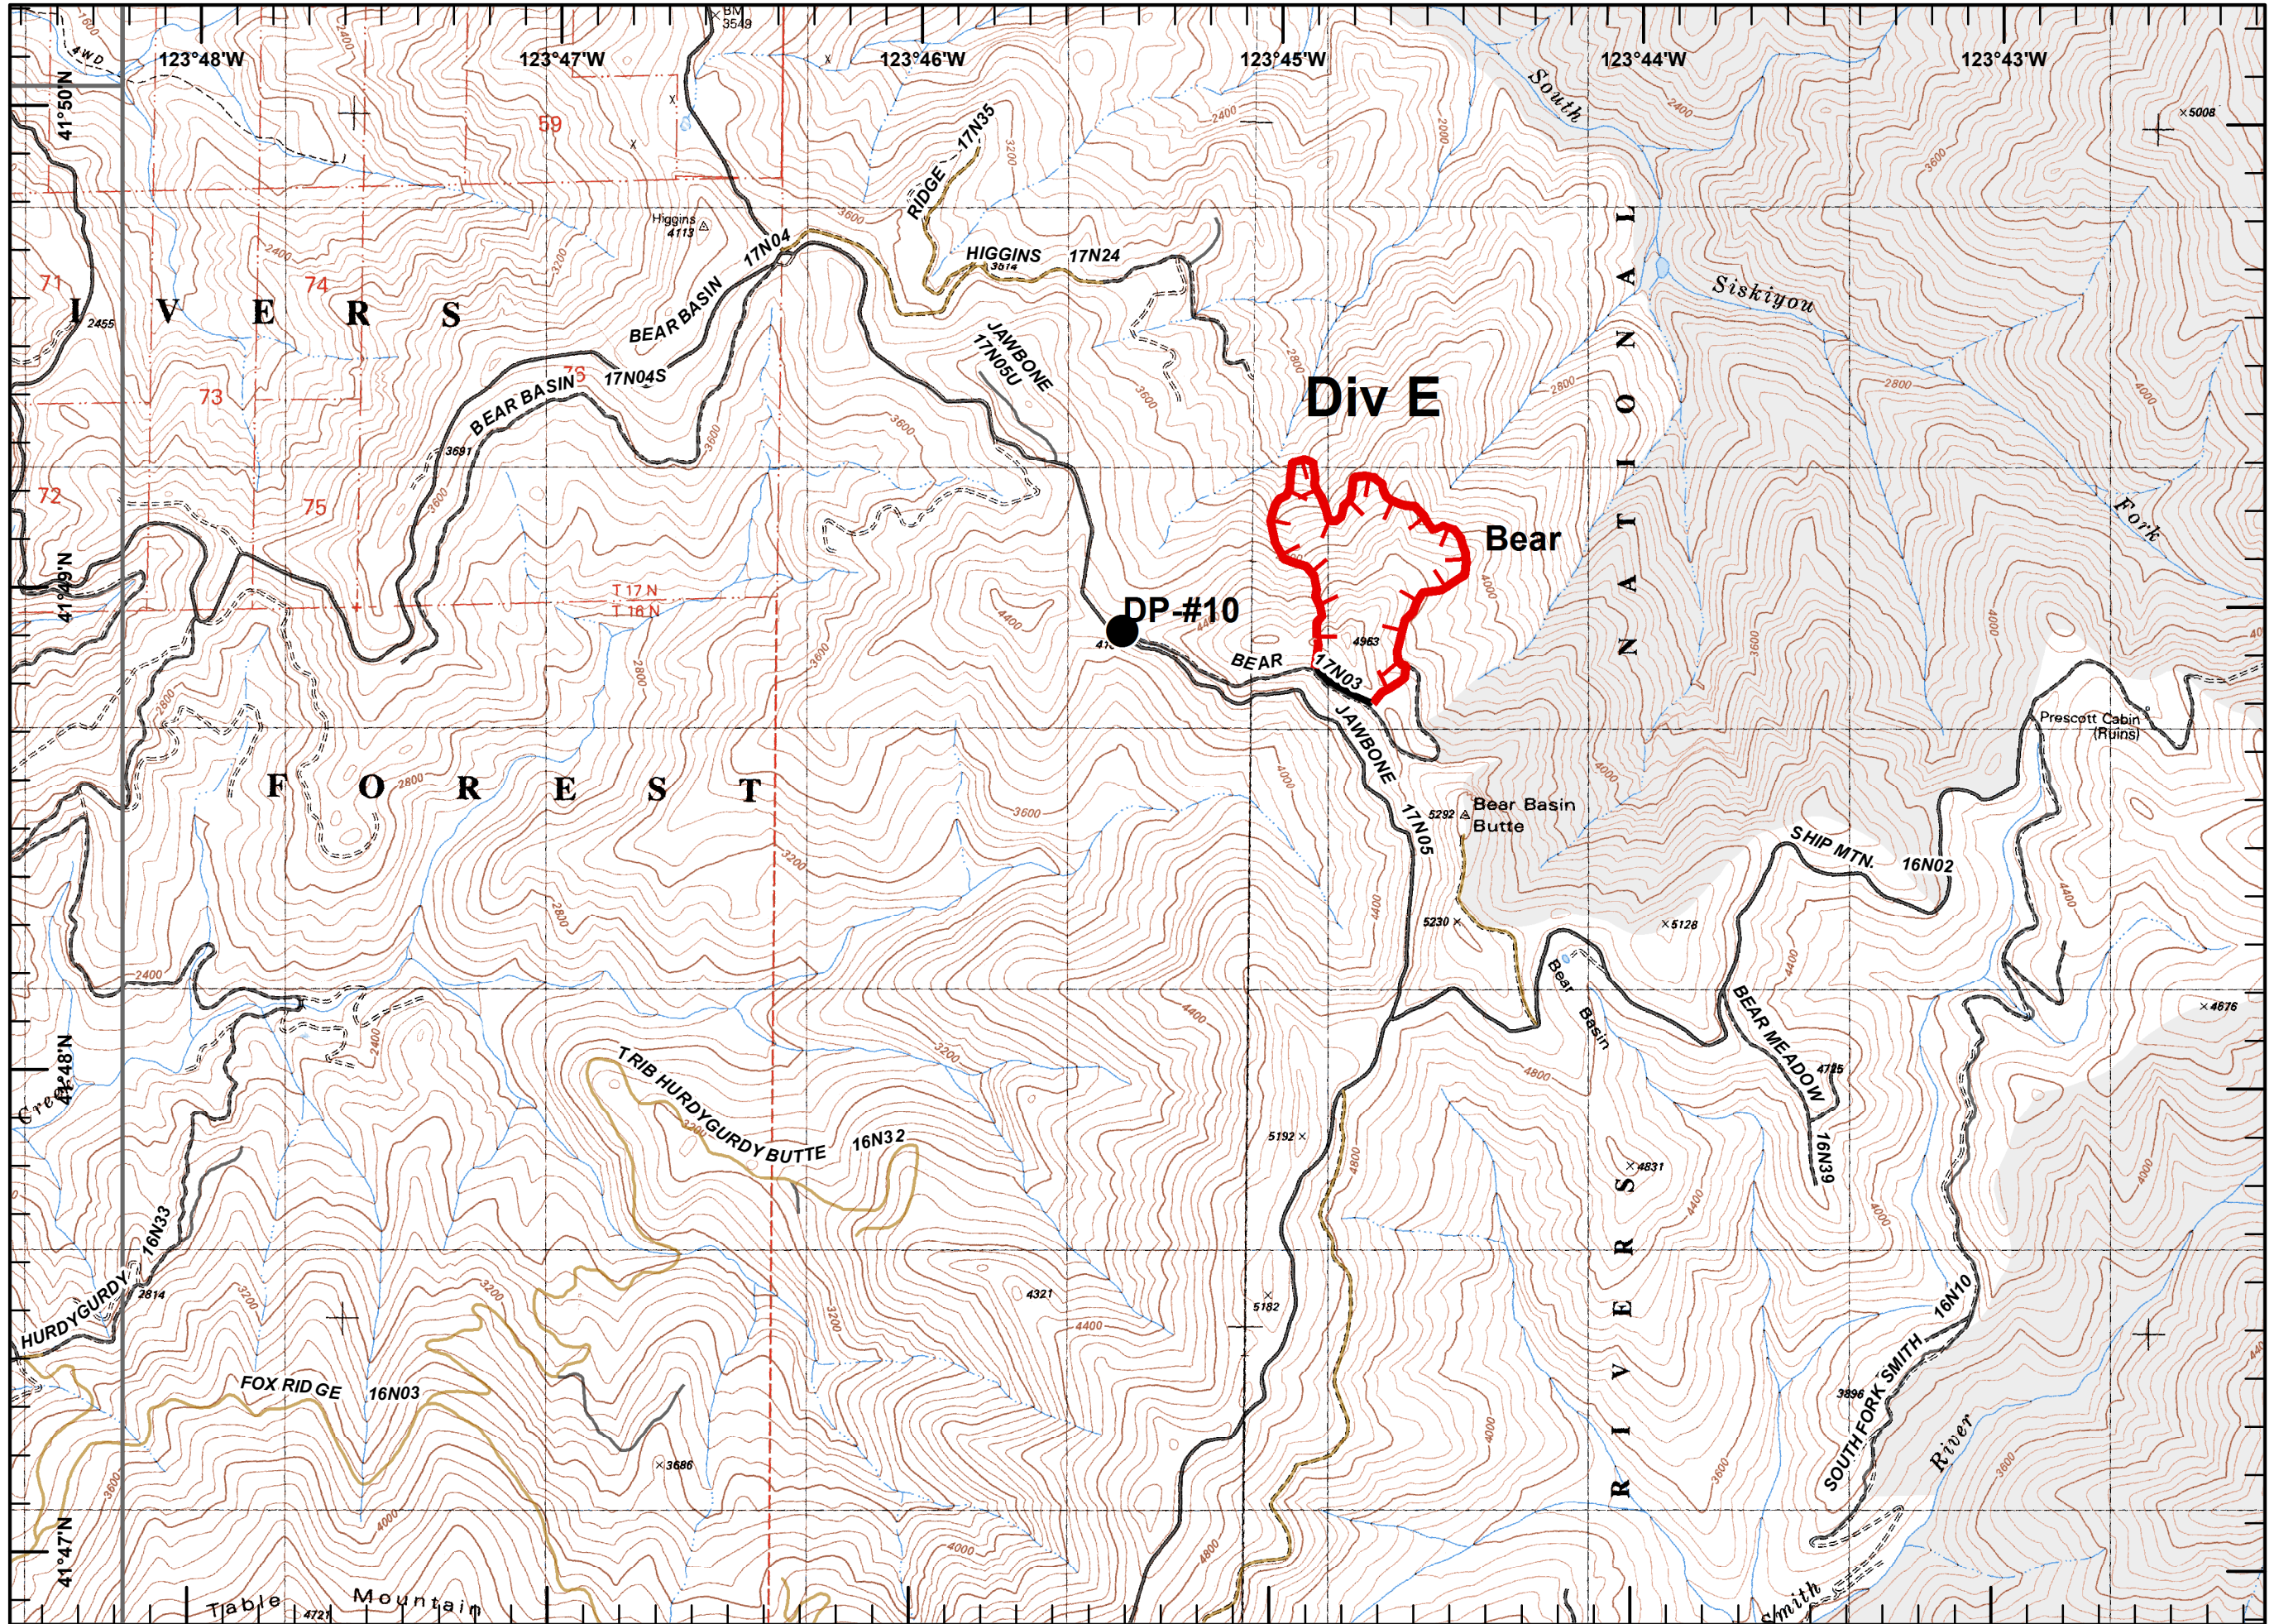

0 0.25 0.5 Miles

A.S.
 August 06, 2015
 0200

Legend

- Division
- Branch
- Drop Point
- Fire Origin
- Spot Fire
- Helispot
- Staging Area
- Water Source
- Helibase
- Incident Command Post
- Camp
- Incident Base
- Hot Spot
- Repeater
- Safety Zone
- Fire Location
- Fire Location Contained
- Unimproved Landing Zone
- Restricted Water Source
- Pump
- Gate
- Uncontrolled Fire Edge
- Completed Dozer Line
- Completed Hand Line
- Siskiyou Wilderness
- Completed Line
- Wilderness Boundary

A.S.
 August 06, 2015
 0200

Legend

- Division
- Branch
- Drop Point
- Fire Origin
- Spot Fire
- Helispot
- Staging Area
- Water Source
- Helibase
- Incident Command Post
- Camp
- Incident Base
- Hot Spot
- Repeater
- Safety Zone
- Fire Location
- Fire Location Contained
- Unimproved Landing Zone
- Restricted Water Source
- Pump
- Gate
- Uncontrolled Fire Edge
- Completed Dozer Line
- Completed Hand Line
- Siskiyou Wilderness
- Completed Line
- Wilderness Boundary