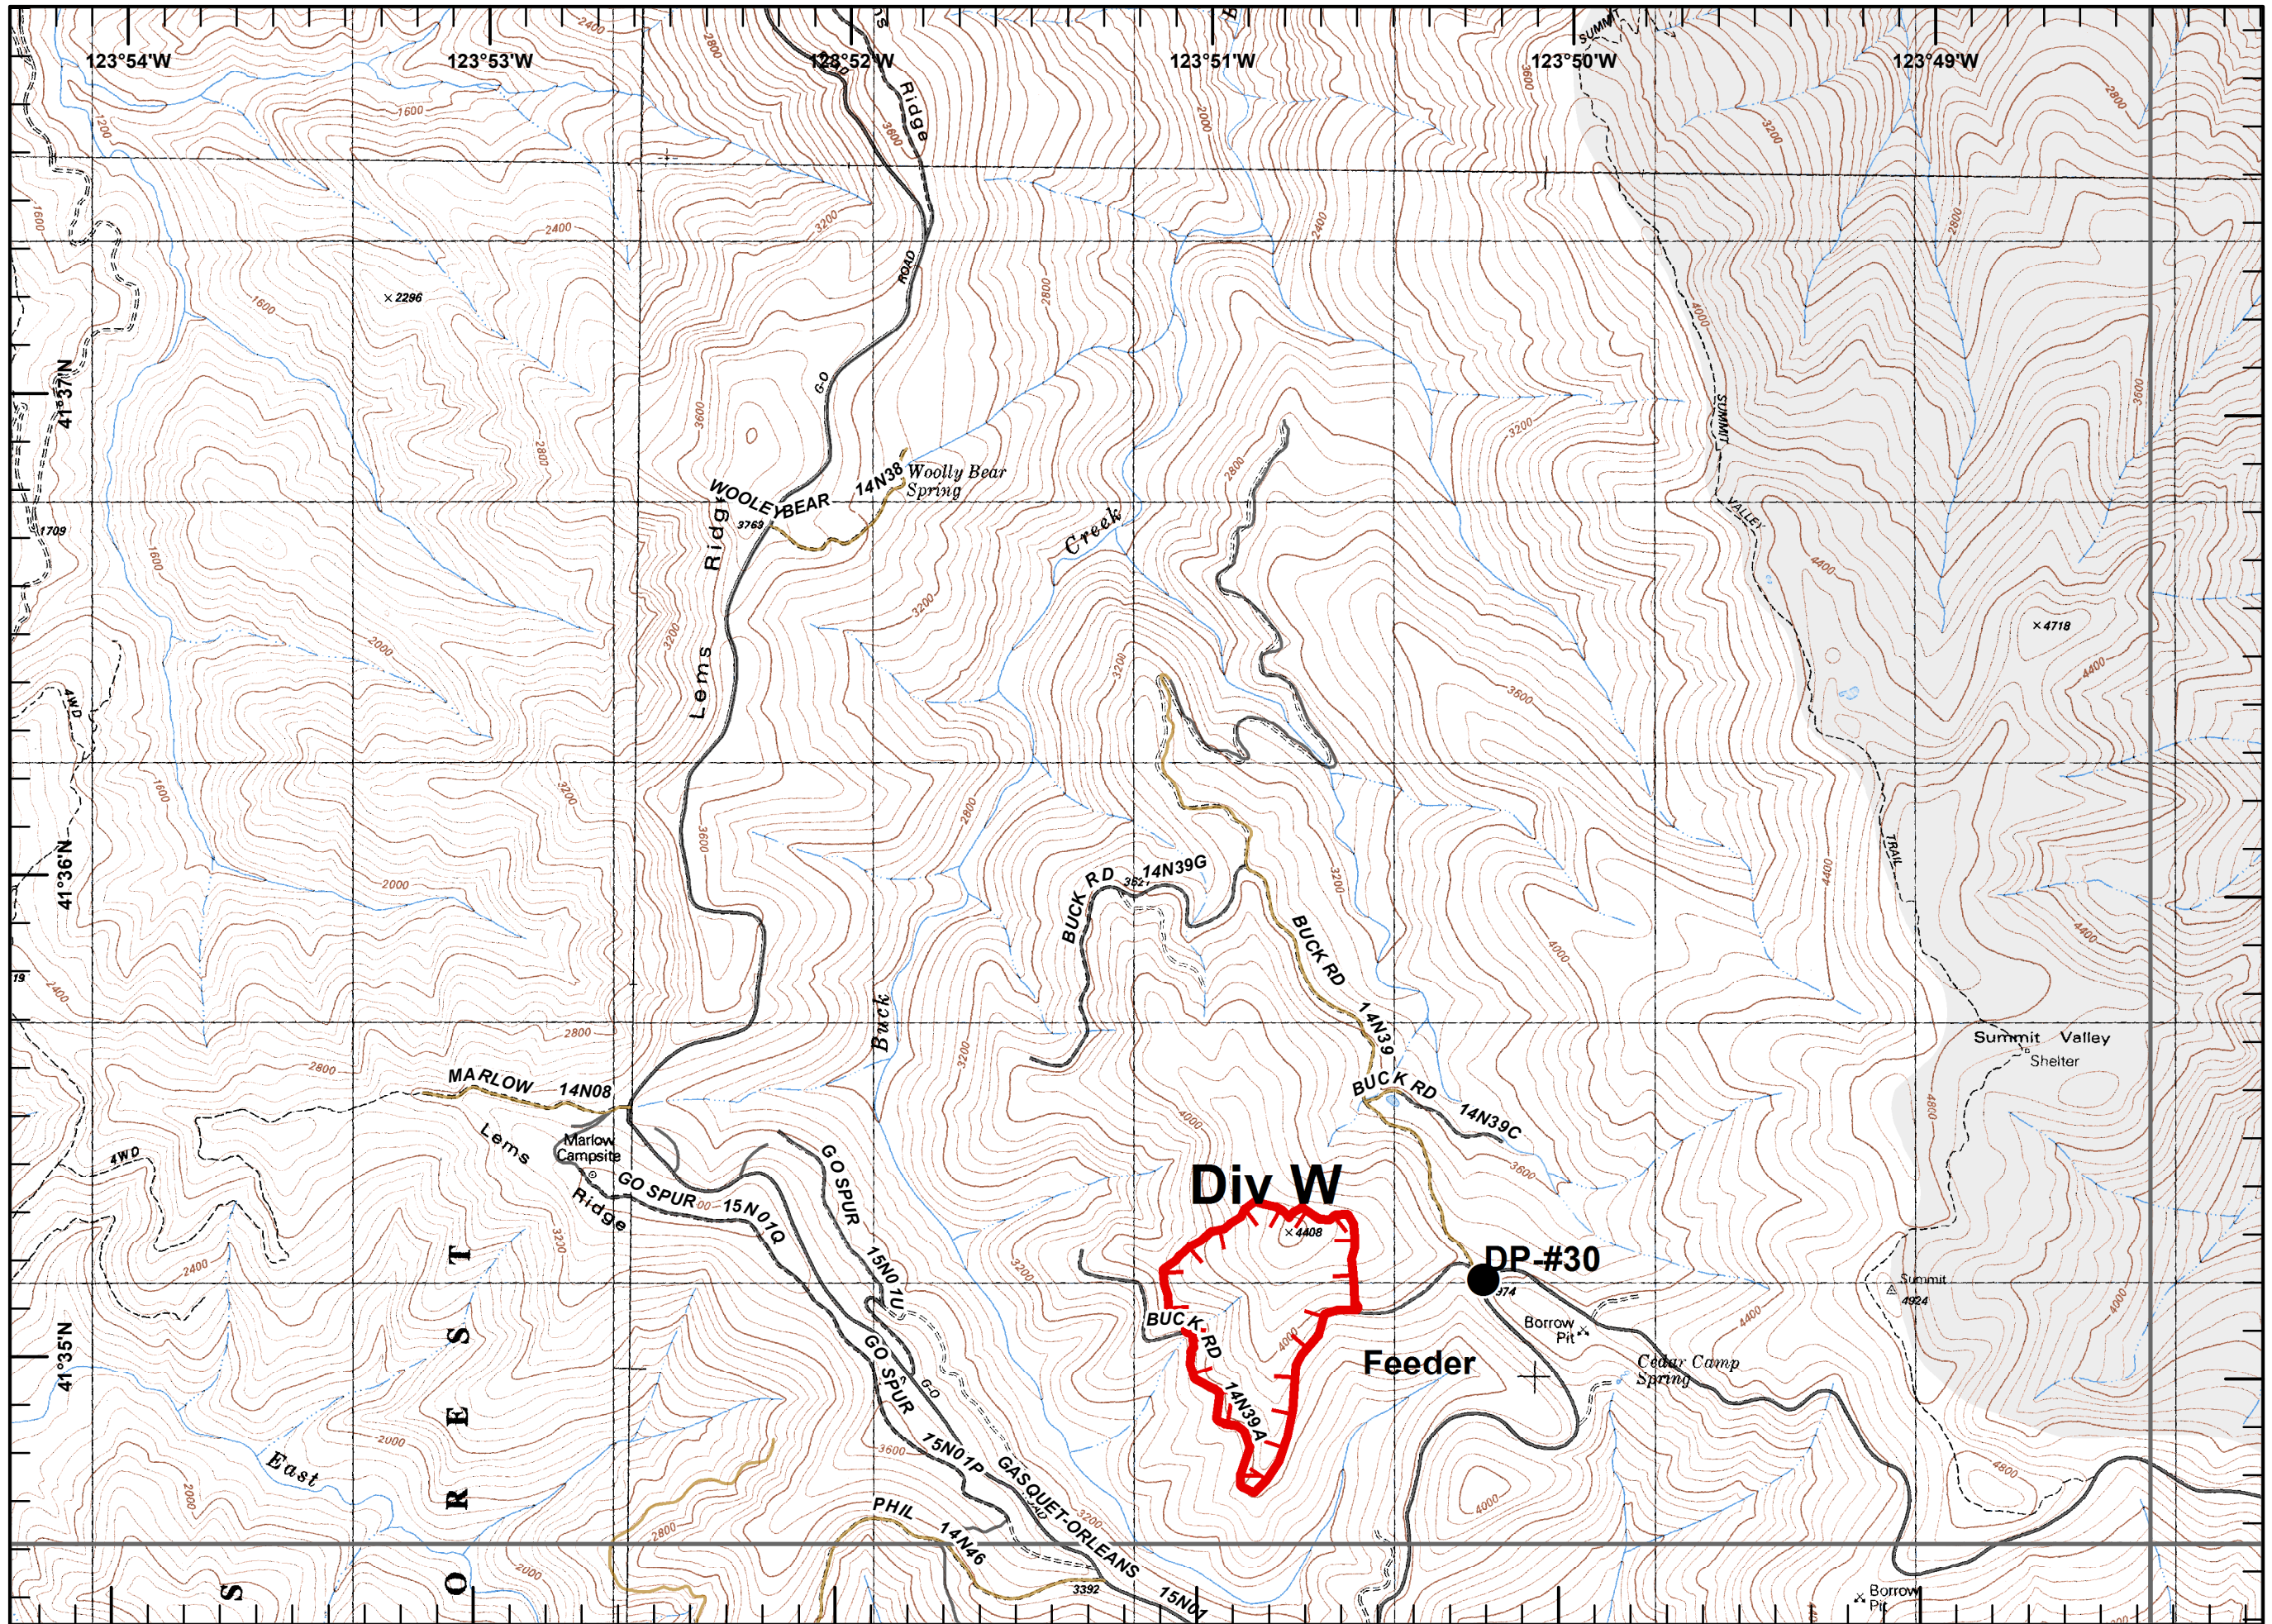

A.S.
 August 06, 2015
 0200

Legend

- Division
- Branch
- Drop Point
- Fire Origin
- Spot Fire
- Helispot
- Staging Area
- Water Source
- Helibase
- Incident Command Post
- Camp
- Incident Base
- Hot Spot
- Repeater
- Safety Zone
- Fire Location
- Fire Location Contained
- Unimproved Landing Zone
- Restricted Water Source
- Pump
- Gate
- Uncontrolled Fire Edge
- Completed Dozer Line
- Completed Hand Line
- Siskiyou Wilderness
- Completed Line
- Wilderness Boundary