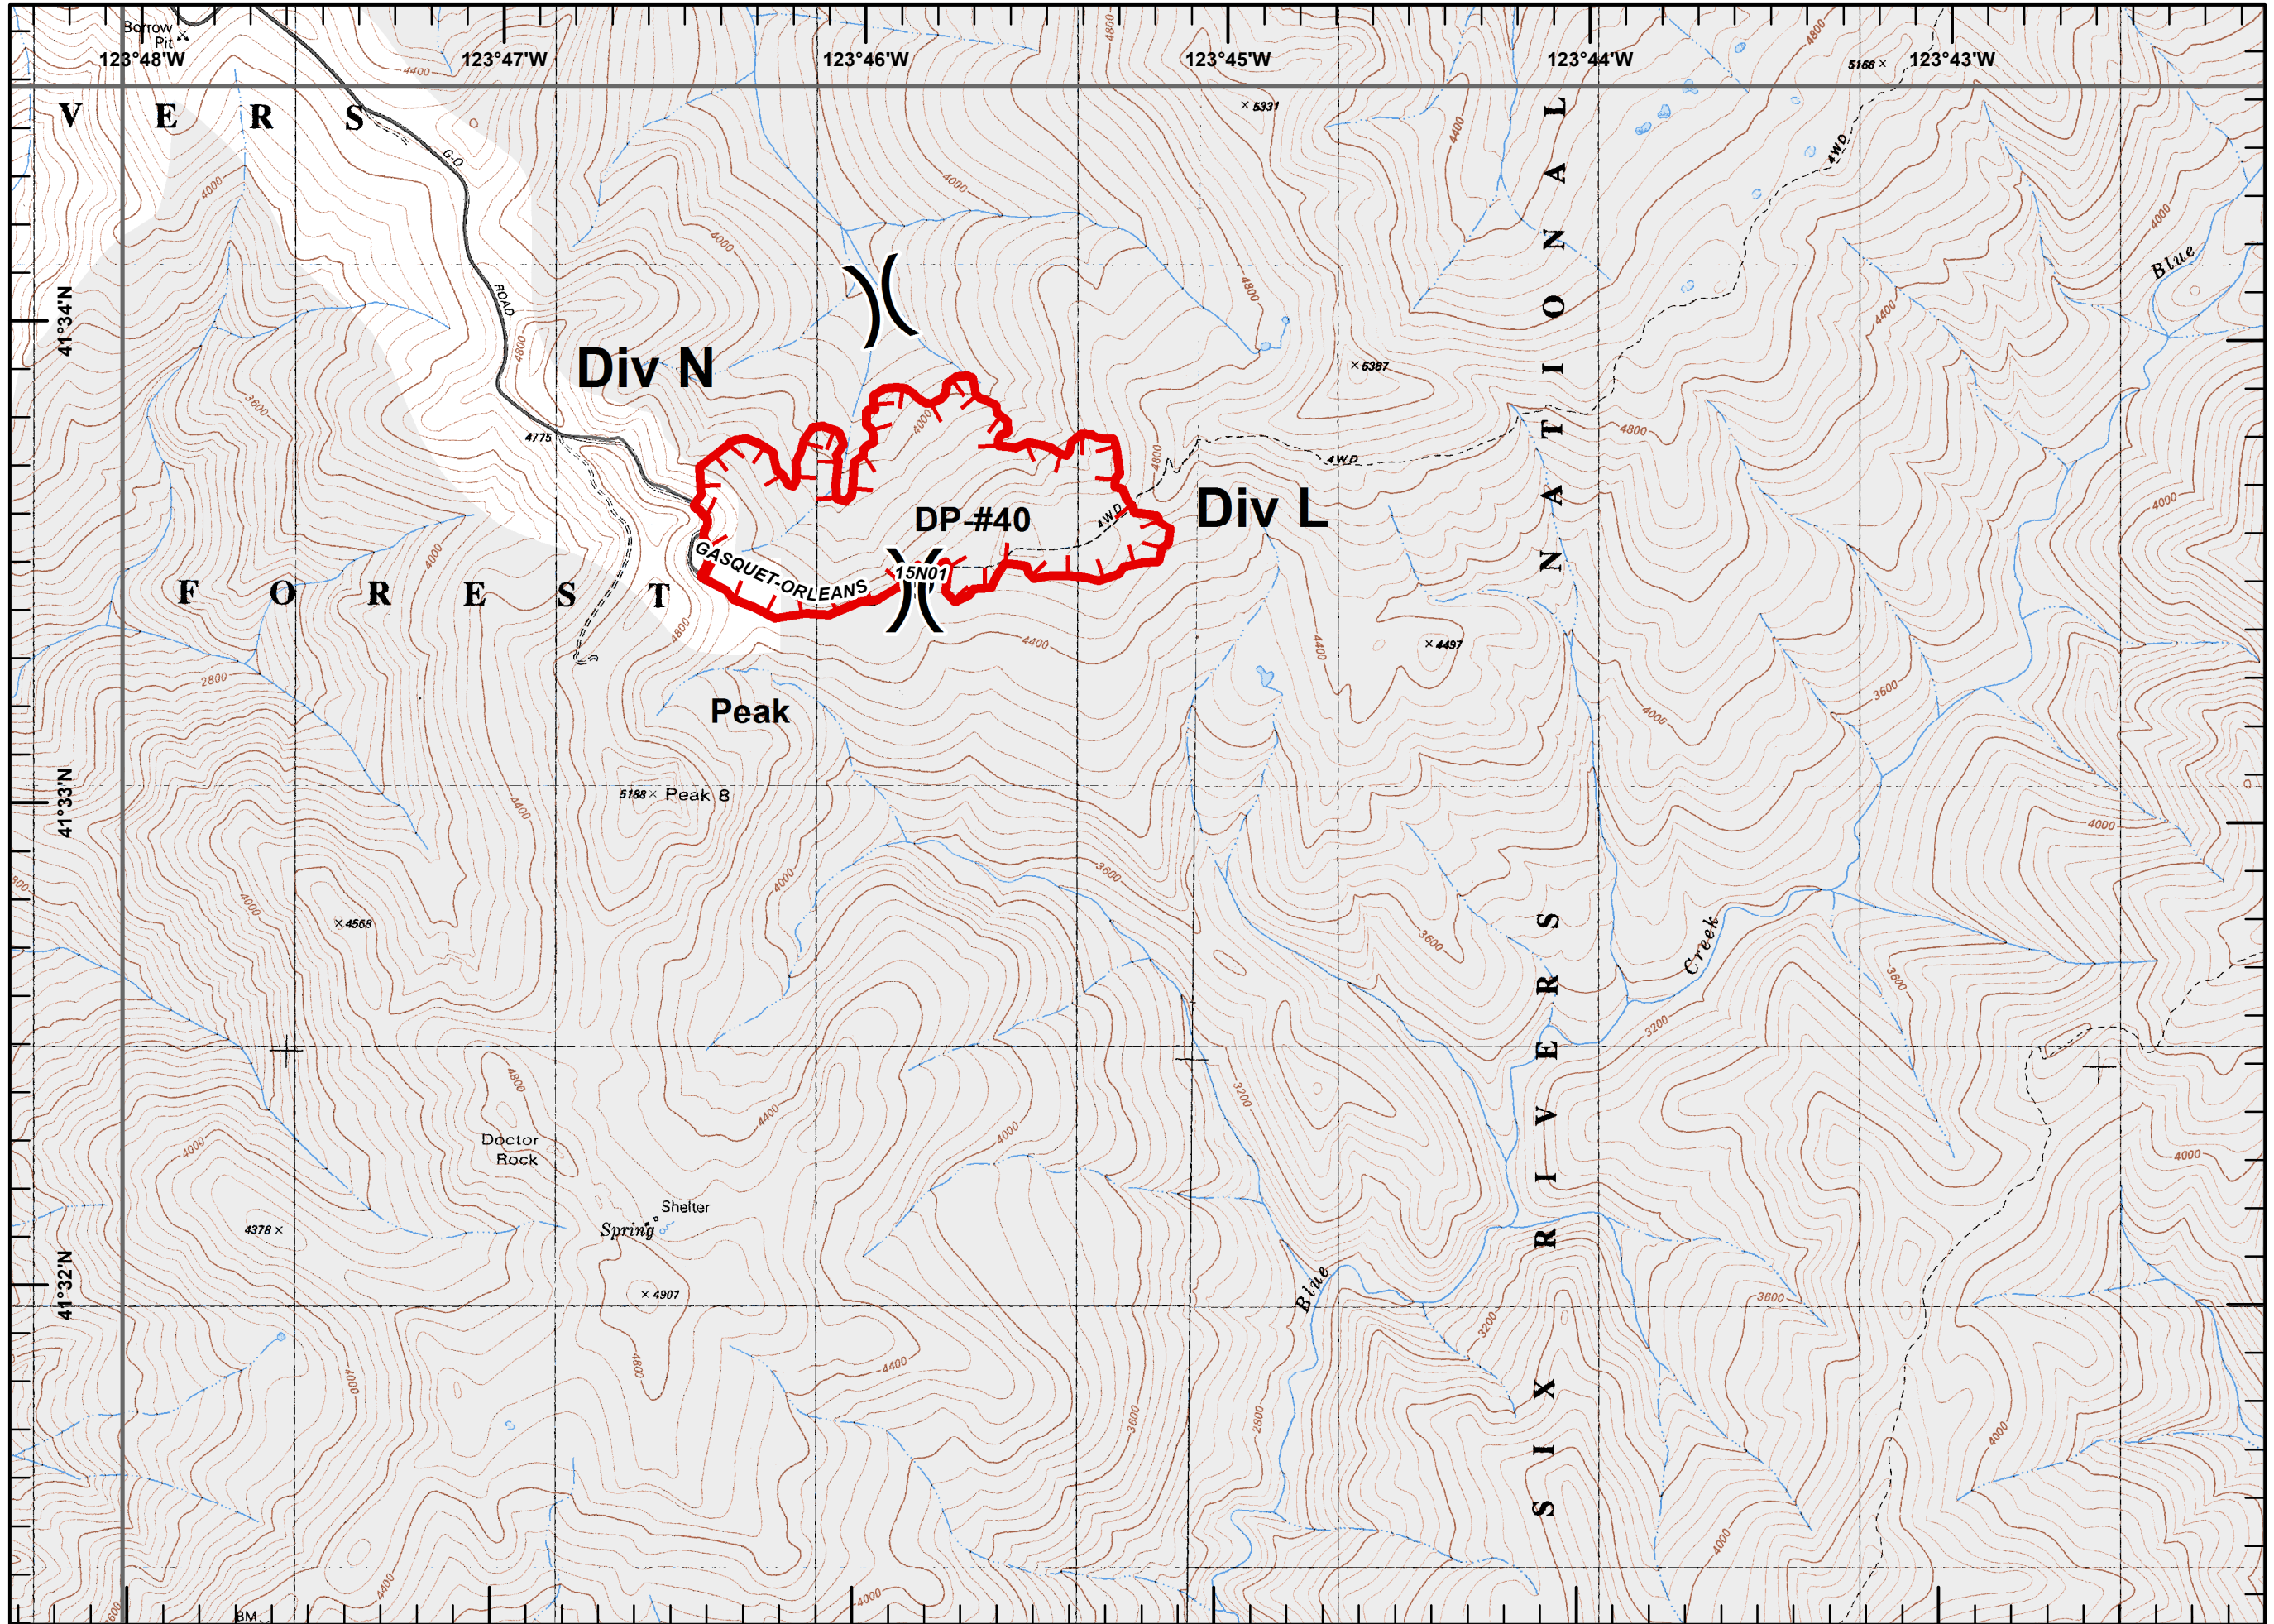

A.S.
 August 06, 2015
 0200

Legend

- Division
- Branch
- Drop Point
- Fire Origin
- Spot Fire
- Helispot
- Staging Area
- Water Source
- Helibase
- Incident Command Post
- Camp
- Incident Base
- Hot Spot
- Repeater
- Safety Zone
- Fire Location
- Fire Location Contained
- Unimproved Landing Zone
- Restricted Water Source
- Pump
- Gate
- Uncontrolled Fire Edge
- Completed Dozer Line
- Completed Hand Line
- Siskiyou Wilderness
- Completed Line
- Wilderness Boundary

A.S.
 August 06, 2015
 0200

**Gasquet Complex
CA-SRF-001488**

08/06/2015

0600-0600

NAD 1983 UTM Zone 10N

Page 9

Legend

- Division
- Branch
- Drop Point
- Fire Origin
- Spot Fire
- Helispot
- Staging Area
- Water Source
- Helibase
- Incident Command Post
- Camp
- Incident Base
- Hot Spot
- Repeater
- Safety Zone
- Fire Location
- Fire Location Contained
- Unimproved Landing Zone
- Restricted Water Source
- Pump
- Gate
- Uncontrolled Fire Edge
- Completed Dozer Line
- Completed Hand Line
- Siskiyou Wilderness
- Completed Line
- Wilderness Boundary

A.S.
August 06, 2015
0200

**Gasquet Complex
CA-SRF-001488**

08/06/2015

0600-0600

NAD 1983 UTM Zone 10N

Page 10

Legend

- Division
- Branch
- Drop Point
- Fire Origin
- Spot Fire
- Helispot
- Staging Area
- Water Source
- Helibase
- Incident Command Post
- Camp
- Incident Base
- Hot Spot
- Repeater
- Safety Zone
- Fire Location
- Fire Location Contained
- Unimproved Landing Zone
- Restricted Water Source
- Pump
- Gate
- Uncontrolled Fire Edge
- Completed Dozer Line
- Completed Hand Line
- Siskiyou Wilderness
- Completed Line
- Wilderness Boundary