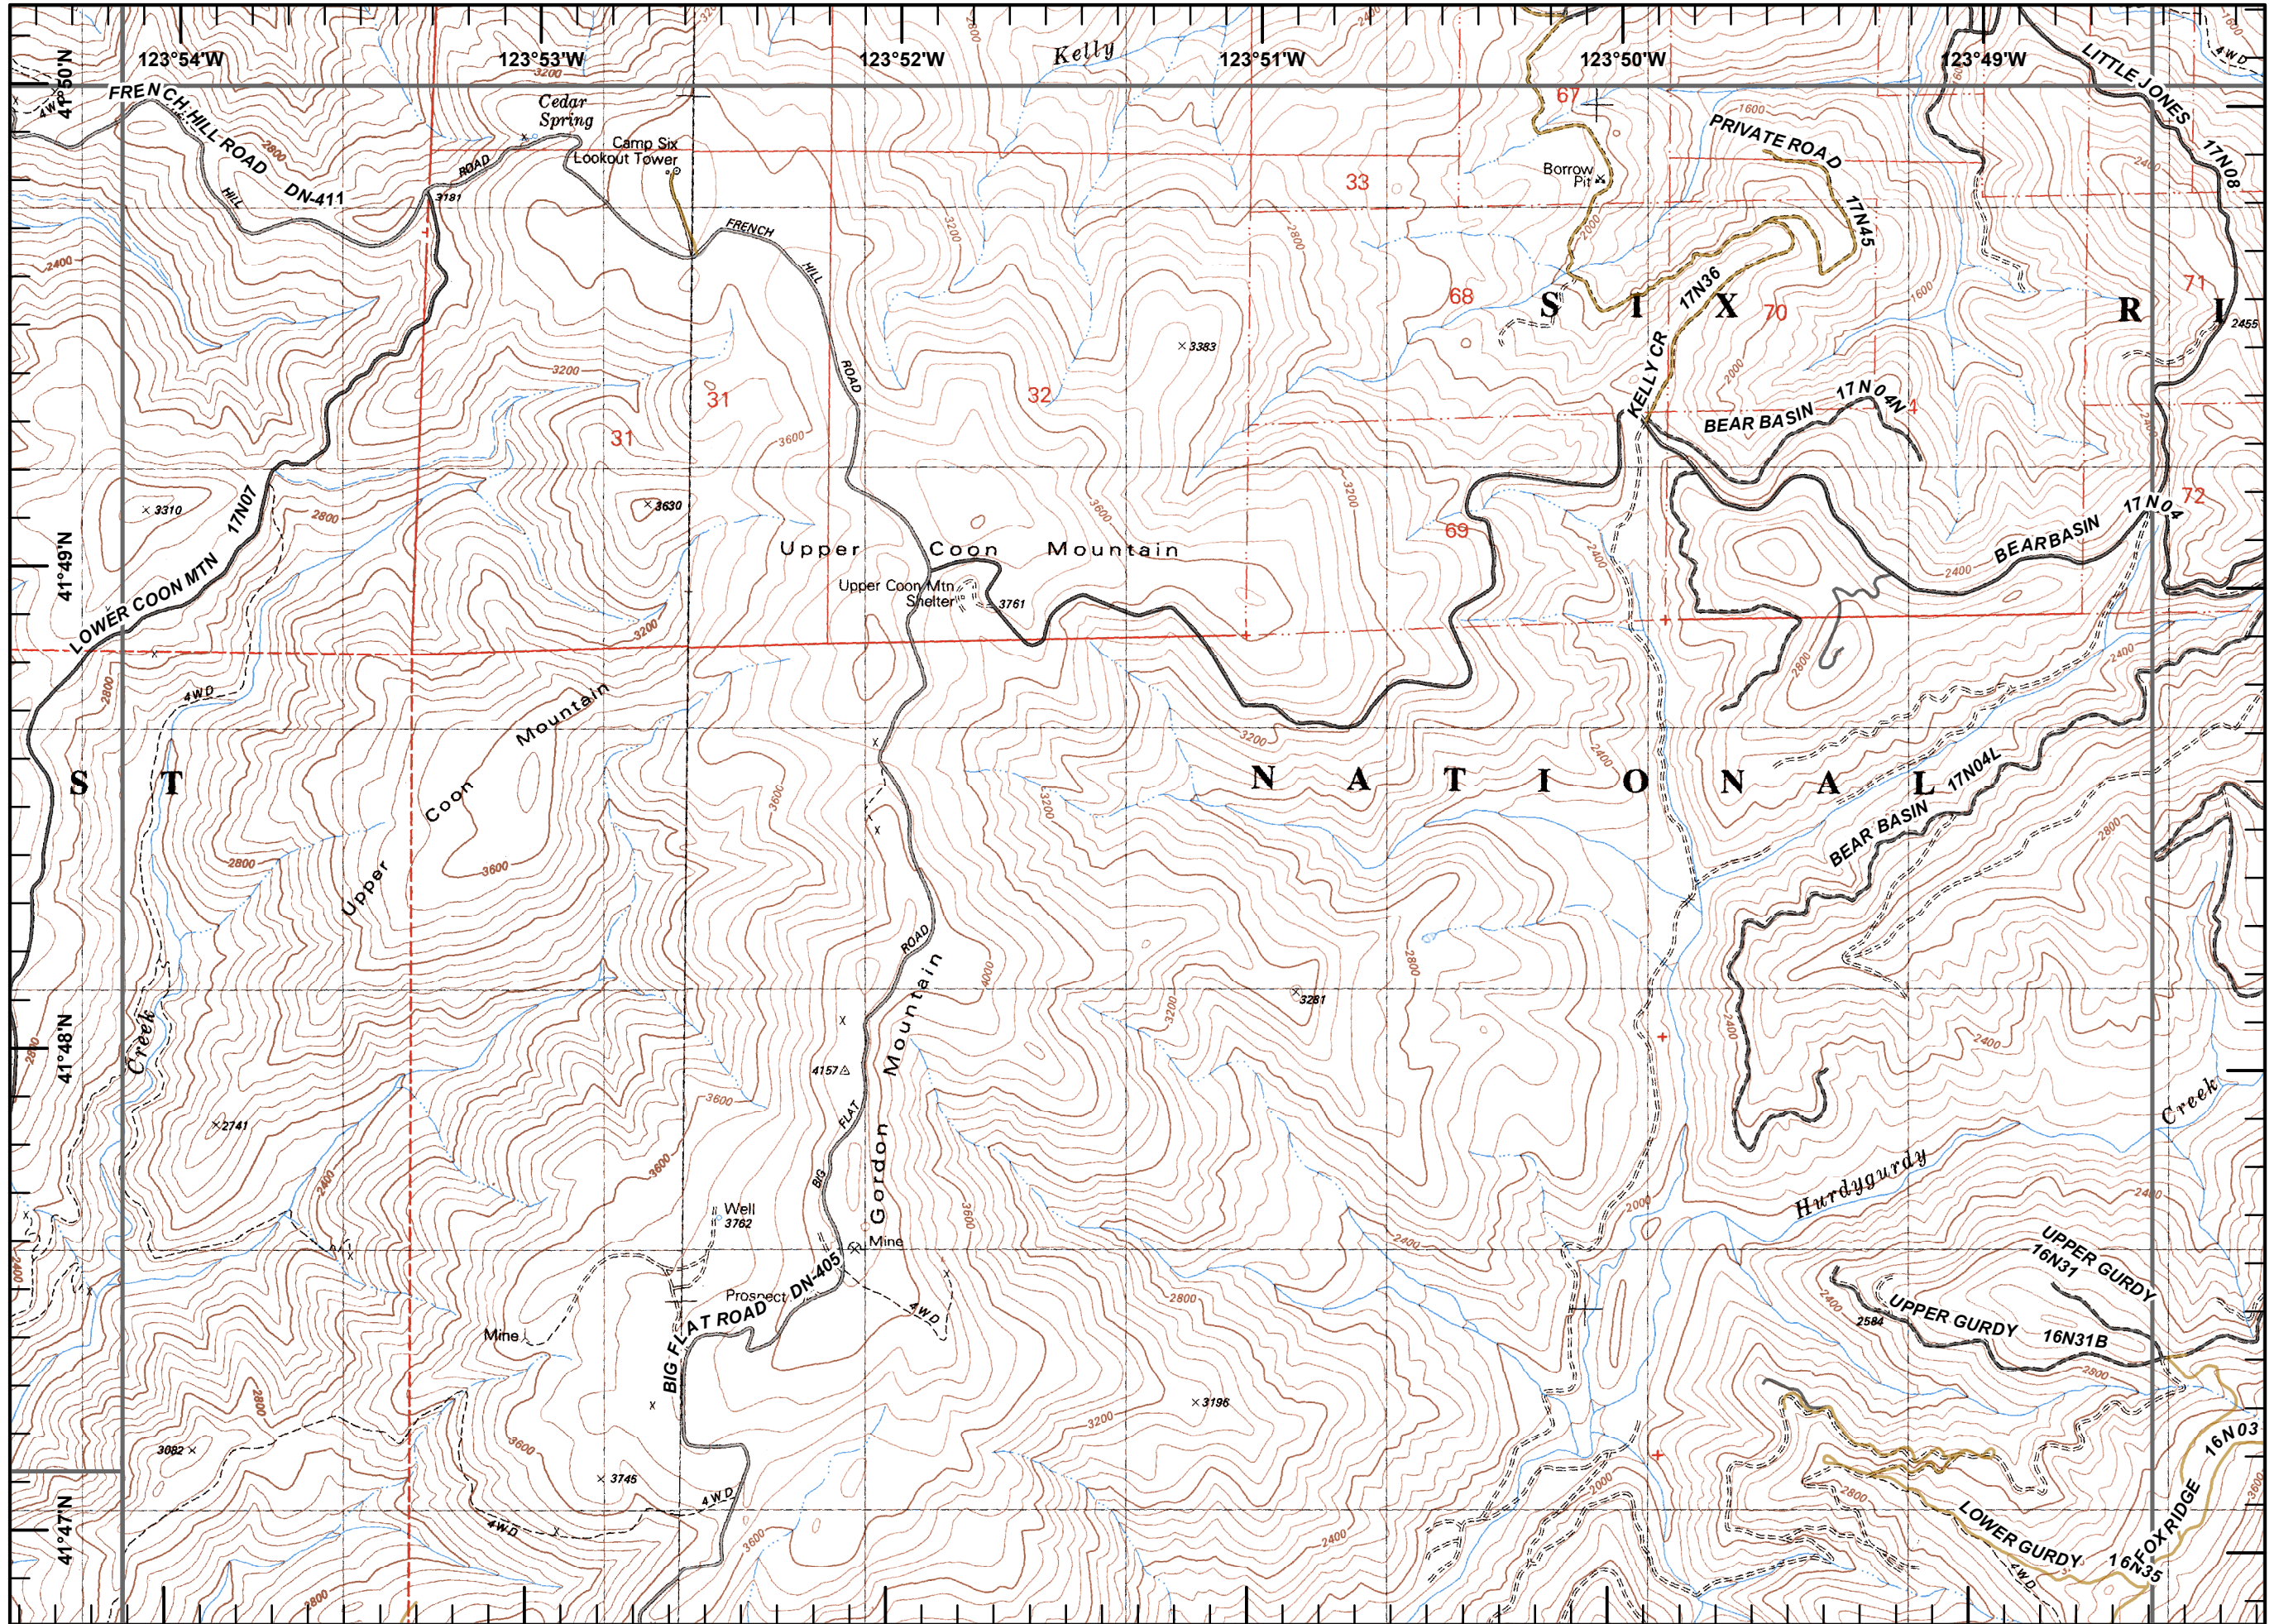

Legend

- Division
- Branch
- Drop Point
- Fire Origin
- Spot Fire
- Helispot
- Staging Area
- Water Source
- Helibase
- Incident Command Post
- Camp
- Incident Base
- Hot Spot
- Repeater
- Safety Zone
- Fire Location
- Fire Location Contained
- Unimproved Landing Zone
- Restricted Water Source
- Pump
- Gate
- Uncontrolled Fire Edge
- Completed Dozer Line
- Completed Hand Line
- Siskiyou Wilderness
- Completed Line
- Wilderness Boundary

A.S.
 August 06, 2015
 0200

Legend

- Division
- Branch
- Drop Point
- Fire Origin
- Spot Fire
- Helispot
- Staging Area
- Water Source
- Helibase
- Incident Command Post
- Camp
- Incident Base
- Hot Spot
- Repeater
- Safety Zone
- Fire Location
- Fire Location Contained
- Unimproved Landing Zone
- Restricted Water Source
- Pump
- Gate
- Uncontrolled Fire Edge
- Completed Dozer Line
- Completed Hand Line
- Siskiyou Wilderness
- Completed Line
- Wilderness Boundary

0 0.25 0.5 Miles

A.S.
 August 06, 2015
 0200

Legend

- Division
- Branch
- Drop Point
- Fire Origin
- Spot Fire
- Helispot
- Staging Area
- Water Source
- Helibase
- Incident Command Post
- Camp
- Incident Base
- Hot Spot
- Repeater
- Safety Zone
- Fire Location
- Fire Location Contained
- Unimproved Landing Zone
- Restricted Water Source
- Pump
- Gate
- Uncontrolled Fire Edge
- Completed Dozer Line
- Completed Hand Line
- Siskiyou Wilderness
- Completed Line
- Wilderness Boundary