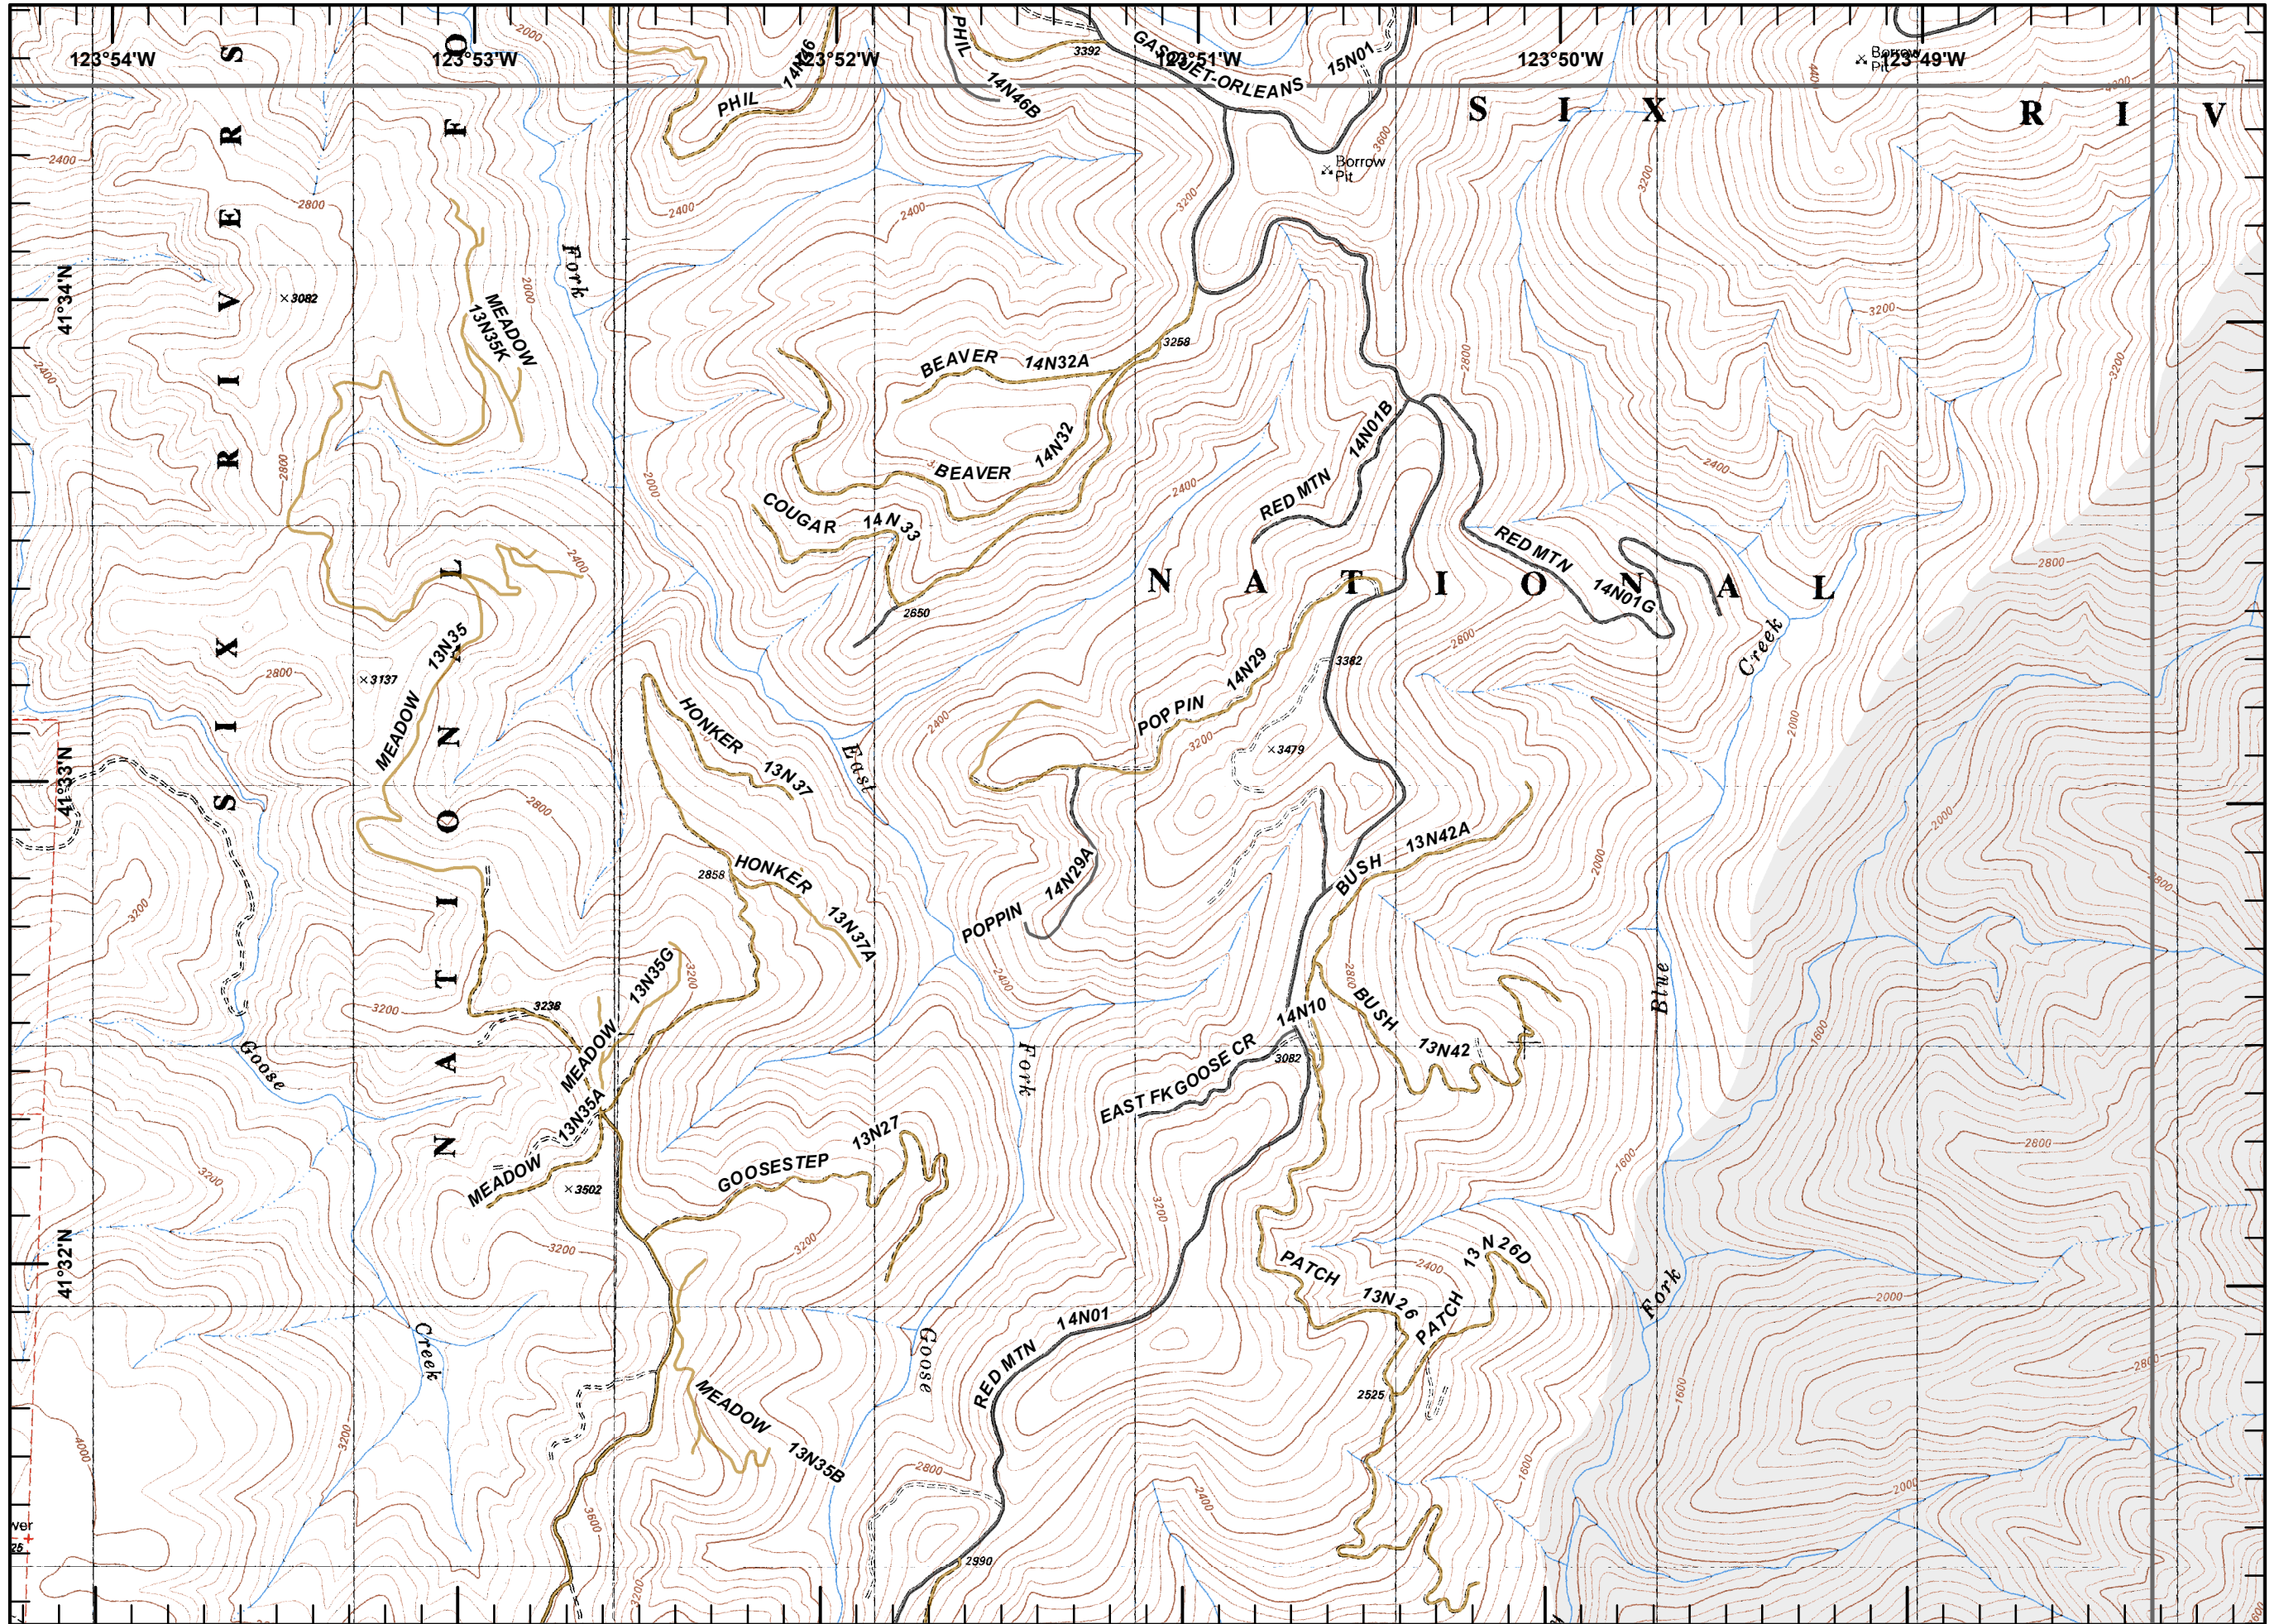

A.S.
 August 06, 2015
 0200

Legend

- Division
- Branch
- Drop Point
- Fire Origin
- Spot Fire
- Helispot
- Staging Area
- Water Source
- Helibase
- Incident Command Post
- Camp
- Incident Base
- Hot Spot
- Repeater
- Safety Zone
- Fire Location
- Fire Location Contained
- Unimproved Landing Zone
- Restricted Water Source
- Pump
- Gate
- Uncontrolled Fire Edge
- Completed Dozer Line
- Completed Hand Line
- Siskiyou Wilderness
- Completed Line
- Wilderness Boundary

A.S.
 August 06, 2015
 0200

**Gasquet Complex
CA-SRF-001488**

08/06/2015

0600-0600

NAD 1983 UTM Zone 10N

Page 9

Legend

- Division
- Branch
- Drop Point
- Fire Origin
- Spot Fire
- Helispot
- Staging Area
- Water Source
- Helibase
- Incident Command Post
- Camp
- Incident Base
- Hot Spot
- Repeater
- Safety Zone
- Fire Location
- Fire Location Contained
- Unimproved Landing Zone
- Restricted Water Source
- Pump
- Gate
- Uncontrolled Fire Edge
- Completed Dozer Line
- Completed Hand Line
- Siskiyou Wilderness
- Completed Line
- Wilderness Boundary

A.S.
August 06, 2015
0200

**Gasquet Complex
CA-SRF-001488**

08/06/2015

0600-0600

NAD 1983 UTM Zone 10N

Page 10

Legend

- Division
- Branch
- Drop Point
- Fire Origin
- Spot Fire
- Helispot
- Staging Area
- Water Source
- Helibase
- Incident Command Post
- Camp
- Incident Base
- Hot Spot
- Repeater
- Safety Zone
- Fire Location
- Fire Location Contained
- Unimproved Landing Zone
- Restricted Water Source
- Pump
- Gate
- Uncontrolled Fire Edge
- Completed Dozer Line
- Completed Hand Line
- Siskiyou Wilderness
- Completed Line
- Wilderness Boundary