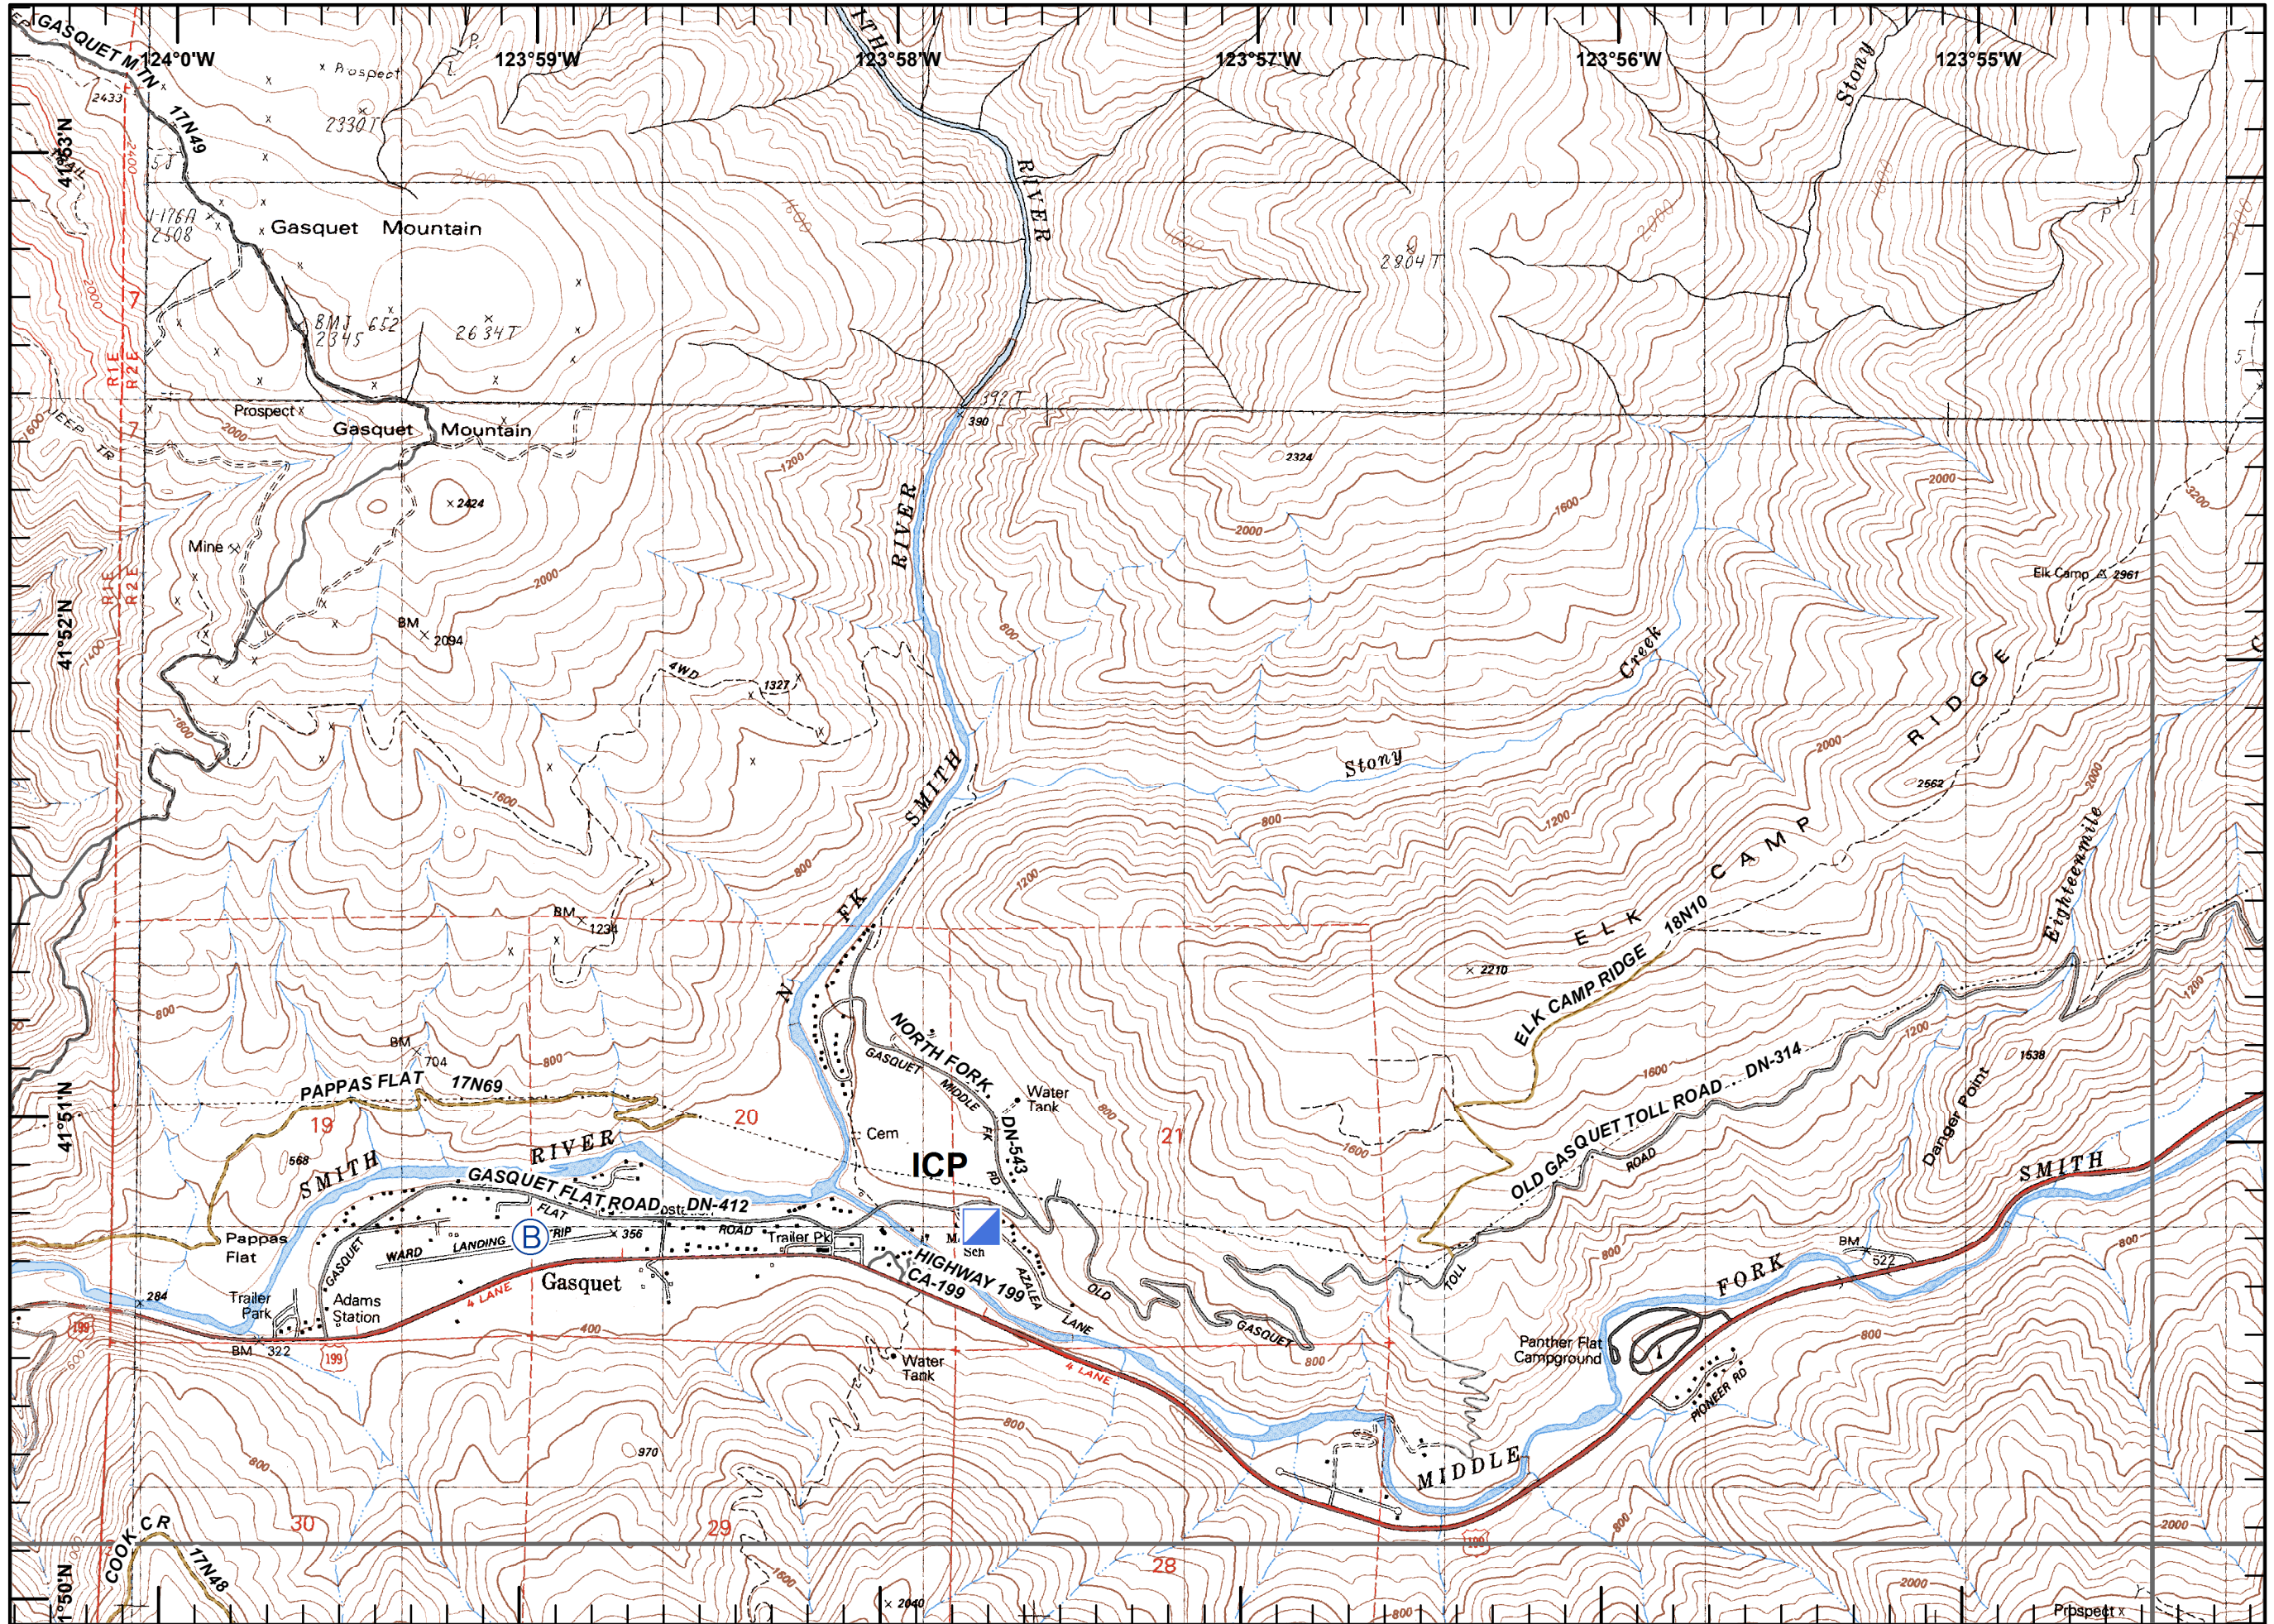

Legend

- Division
- Branch
- Drop Point
- Fire Origin
- Spot Fire
- Helispot
- Staging Area
- Water Source
- Helibase
- Incident Command Post
- Camp
- Incident Base
- Hot Spot
- Repeater
- Safety Zone
- Fire Location
- Fire Location Contained
- Unimproved Landing Zone
- Restricted Water Source
- Pump
- Gate
- Uncontrolled Fire Edge
- Completed Dozer Line
- Completed Hand Line
- Siskiyou Wilderness
- Completed Line
- Wilderness Boundary

A.S.
 August 06, 2015
 0200

Legend

- Division
- Branch
- Drop Point
- Fire Origin
- Spot Fire
- Helispot
- Staging Area
- Water Source
- Helibase
- Incident Command Post
- Camp
- Incident Base
- Hot Spot
- Repeater
- Safety Zone
- Fire Location
- Fire Location Contained
- Unimproved Landing Zone
- Restricted Water Source
- Pump
- Gate
- Uncontrolled Fire Edge
- Completed Dozer Line
- Completed Hand Line
- Siskiyou Wilderness
- Completed Line
- Wilderness Boundary

0 0.25 0.5 Miles

A.S.
 August 06, 2015
 0200

Legend

- Division
- Branch
- Drop Point
- Fire Origin
- Spot Fire
- Helispot
- Staging Area
- Water Source
- Helibase
- Incident Command Post
- Camp
- Incident Base
- Hot Spot
- Repeater
- Safety Zone
- Fire Location
- Fire Location Contained
- Unimproved Landing Zone
- Restricted Water Source
- Pump
- Gate
- Uncontrolled Fire Edge
- Completed Dozer Line
- Completed Hand Line
- Siskiyou Wilderness
- Completed Line
- Wilderness Boundary