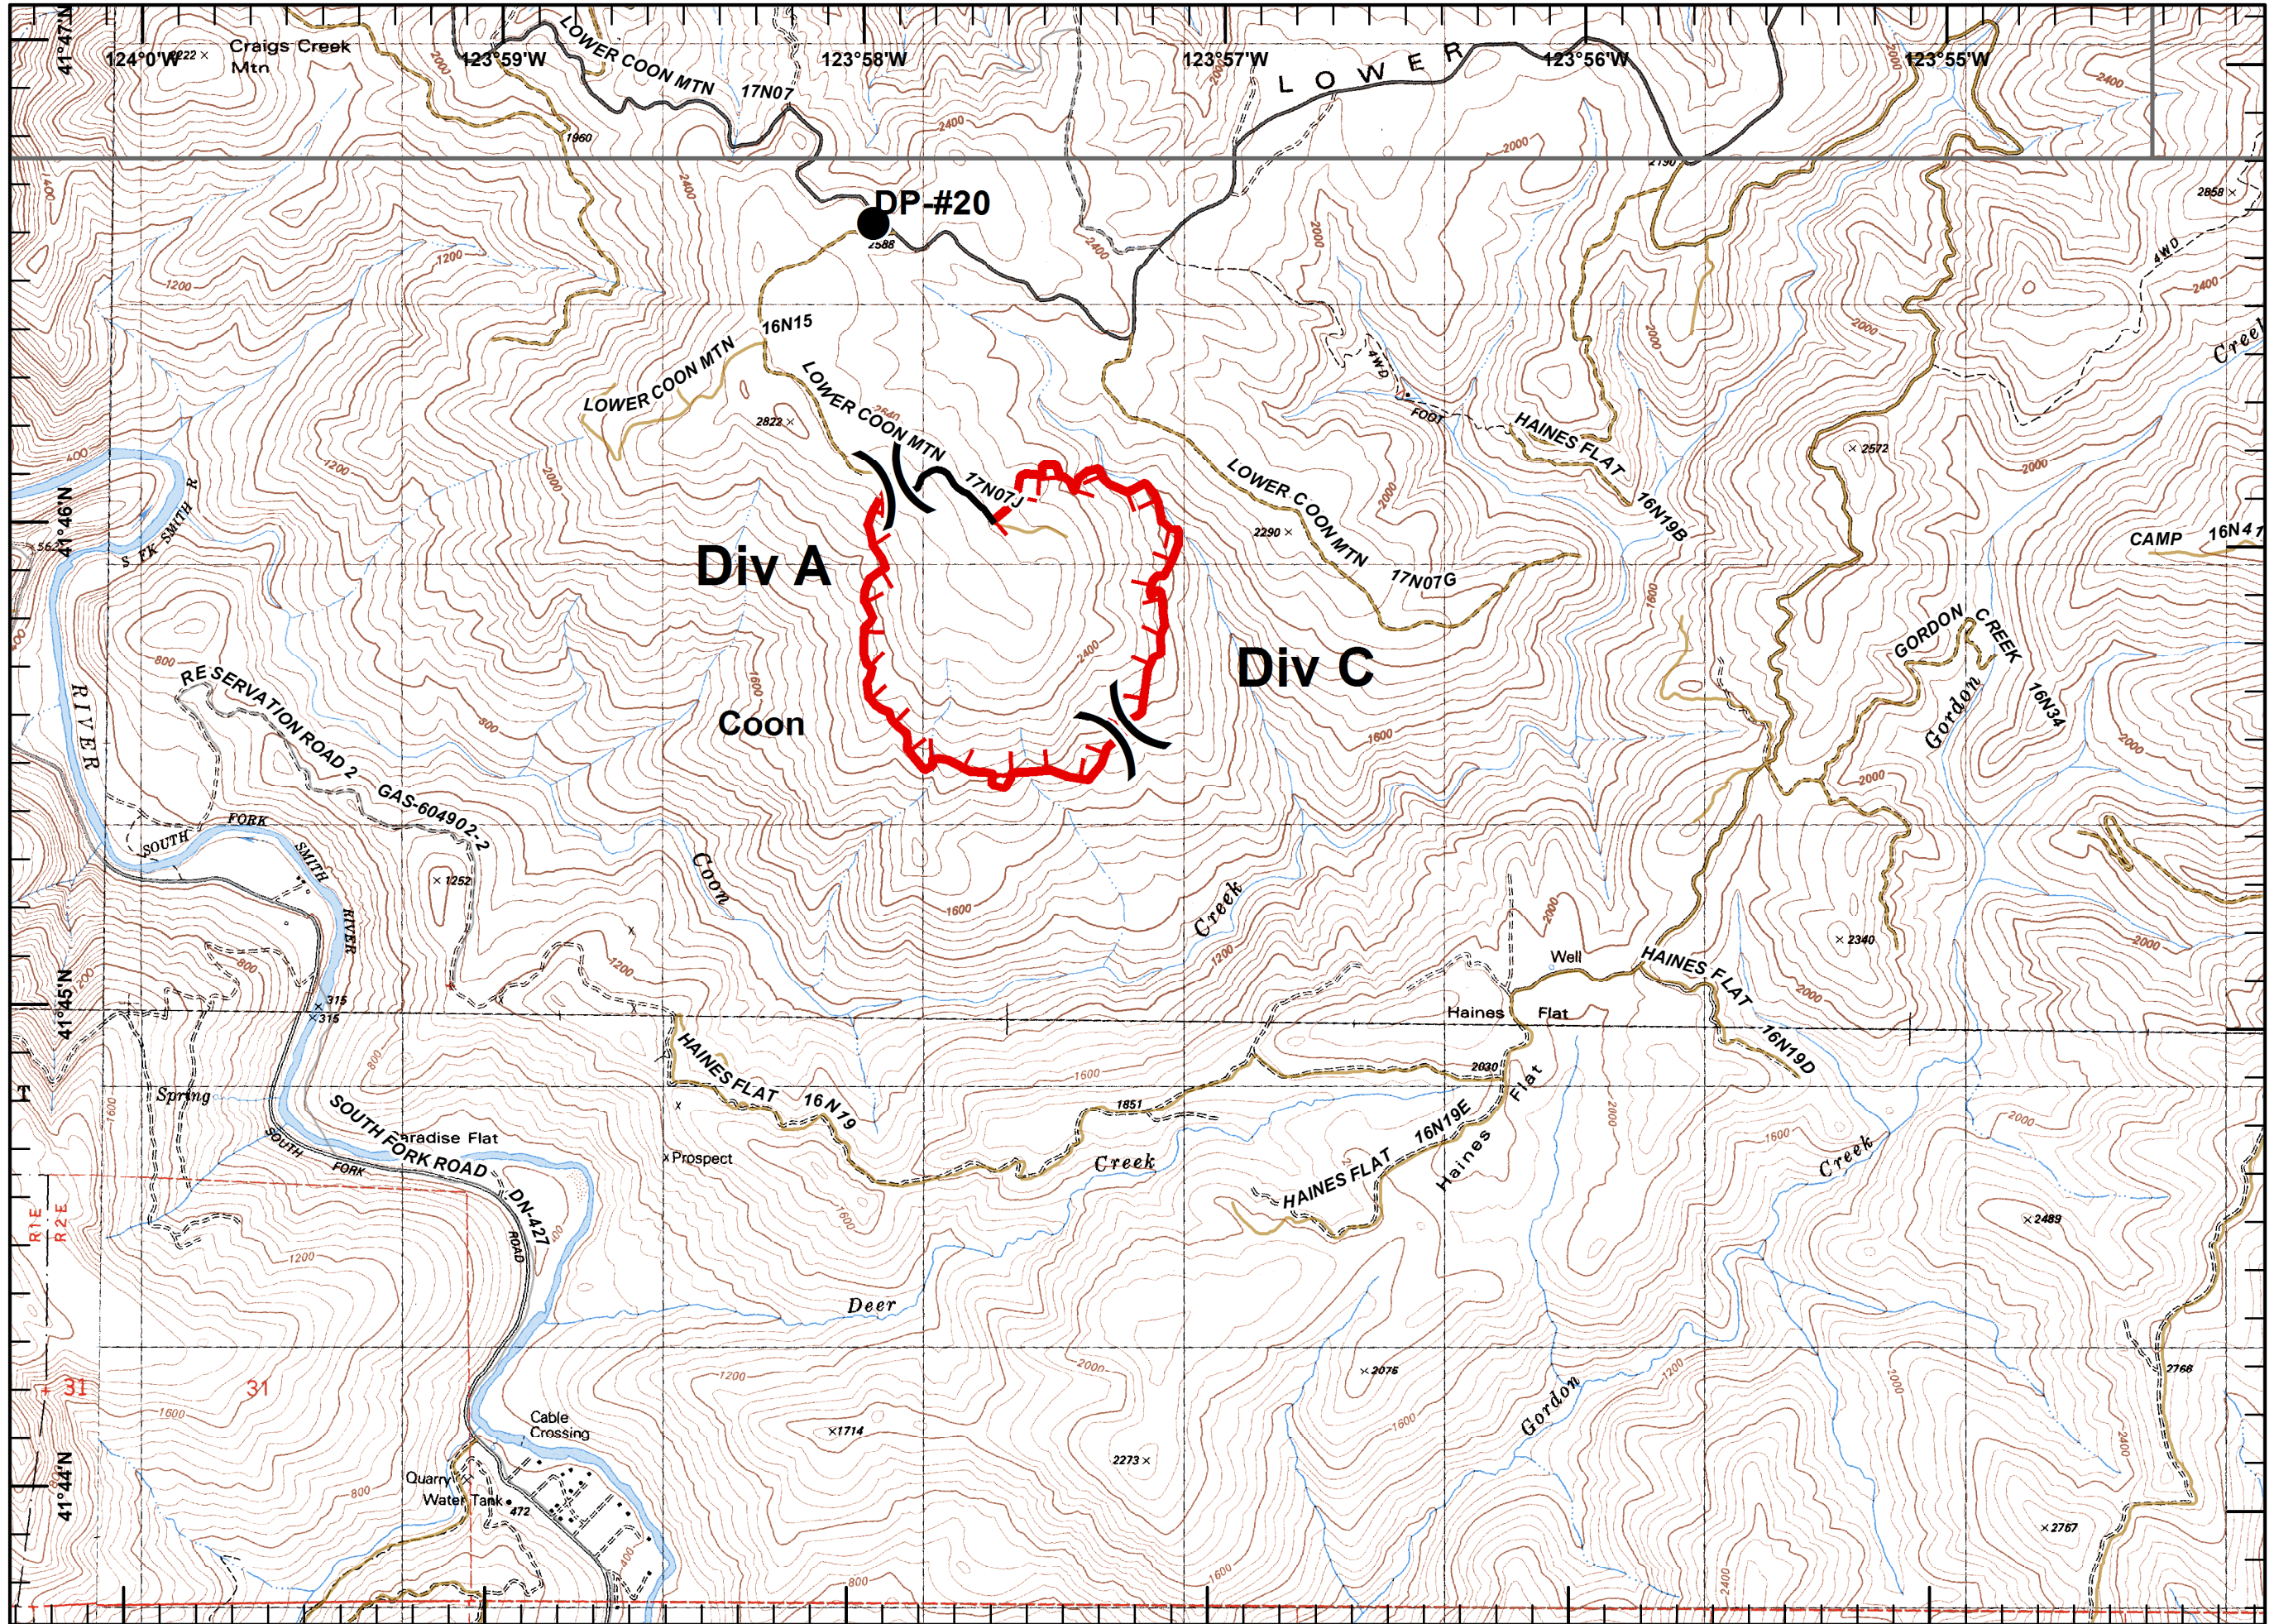

0 0.25 0.5 Miles

A.S.
 August 06, 2015
 0200

Legend

- Division
- Branch
- Drop Point
- Fire Origin
- Spot Fire
- Helispot
- Staging Area
- Water Source
- Helibase
- Incident Command Post
- Camp
- Incident Base
- Hot Spot
- Repeater
- Safety Zone
- Fire Location
- Fire Location Contained
- Unimproved Landing Zone
- Restricted Water Source
- Pump
- Gate
- Uncontrolled Fire Edge
- Completed Dozer Line
- Completed Hand Line
- Siskiyou Wilderness
- Completed Line
- Wilderness Boundary

A.S.
 August 06, 2015
 0200

Legend

- Division
- Branch
- Drop Point
- Fire Origin
- Spot Fire
- Helispot
- Staging Area
- Water Source
- Helibase
- Incident Command Post
- Camp
- Incident Base
- Hot Spot
- Repeater
- Safety Zone
- Fire Location
- Fire Location Contained
- Unimproved Landing Zone
- Restricted Water Source
- Pump
- Gate
- Uncontrolled Fire Edge
- Completed Dozer Line
- Completed Hand Line
- Siskiyou Wilderness
- Completed Line
- Wilderness Boundary