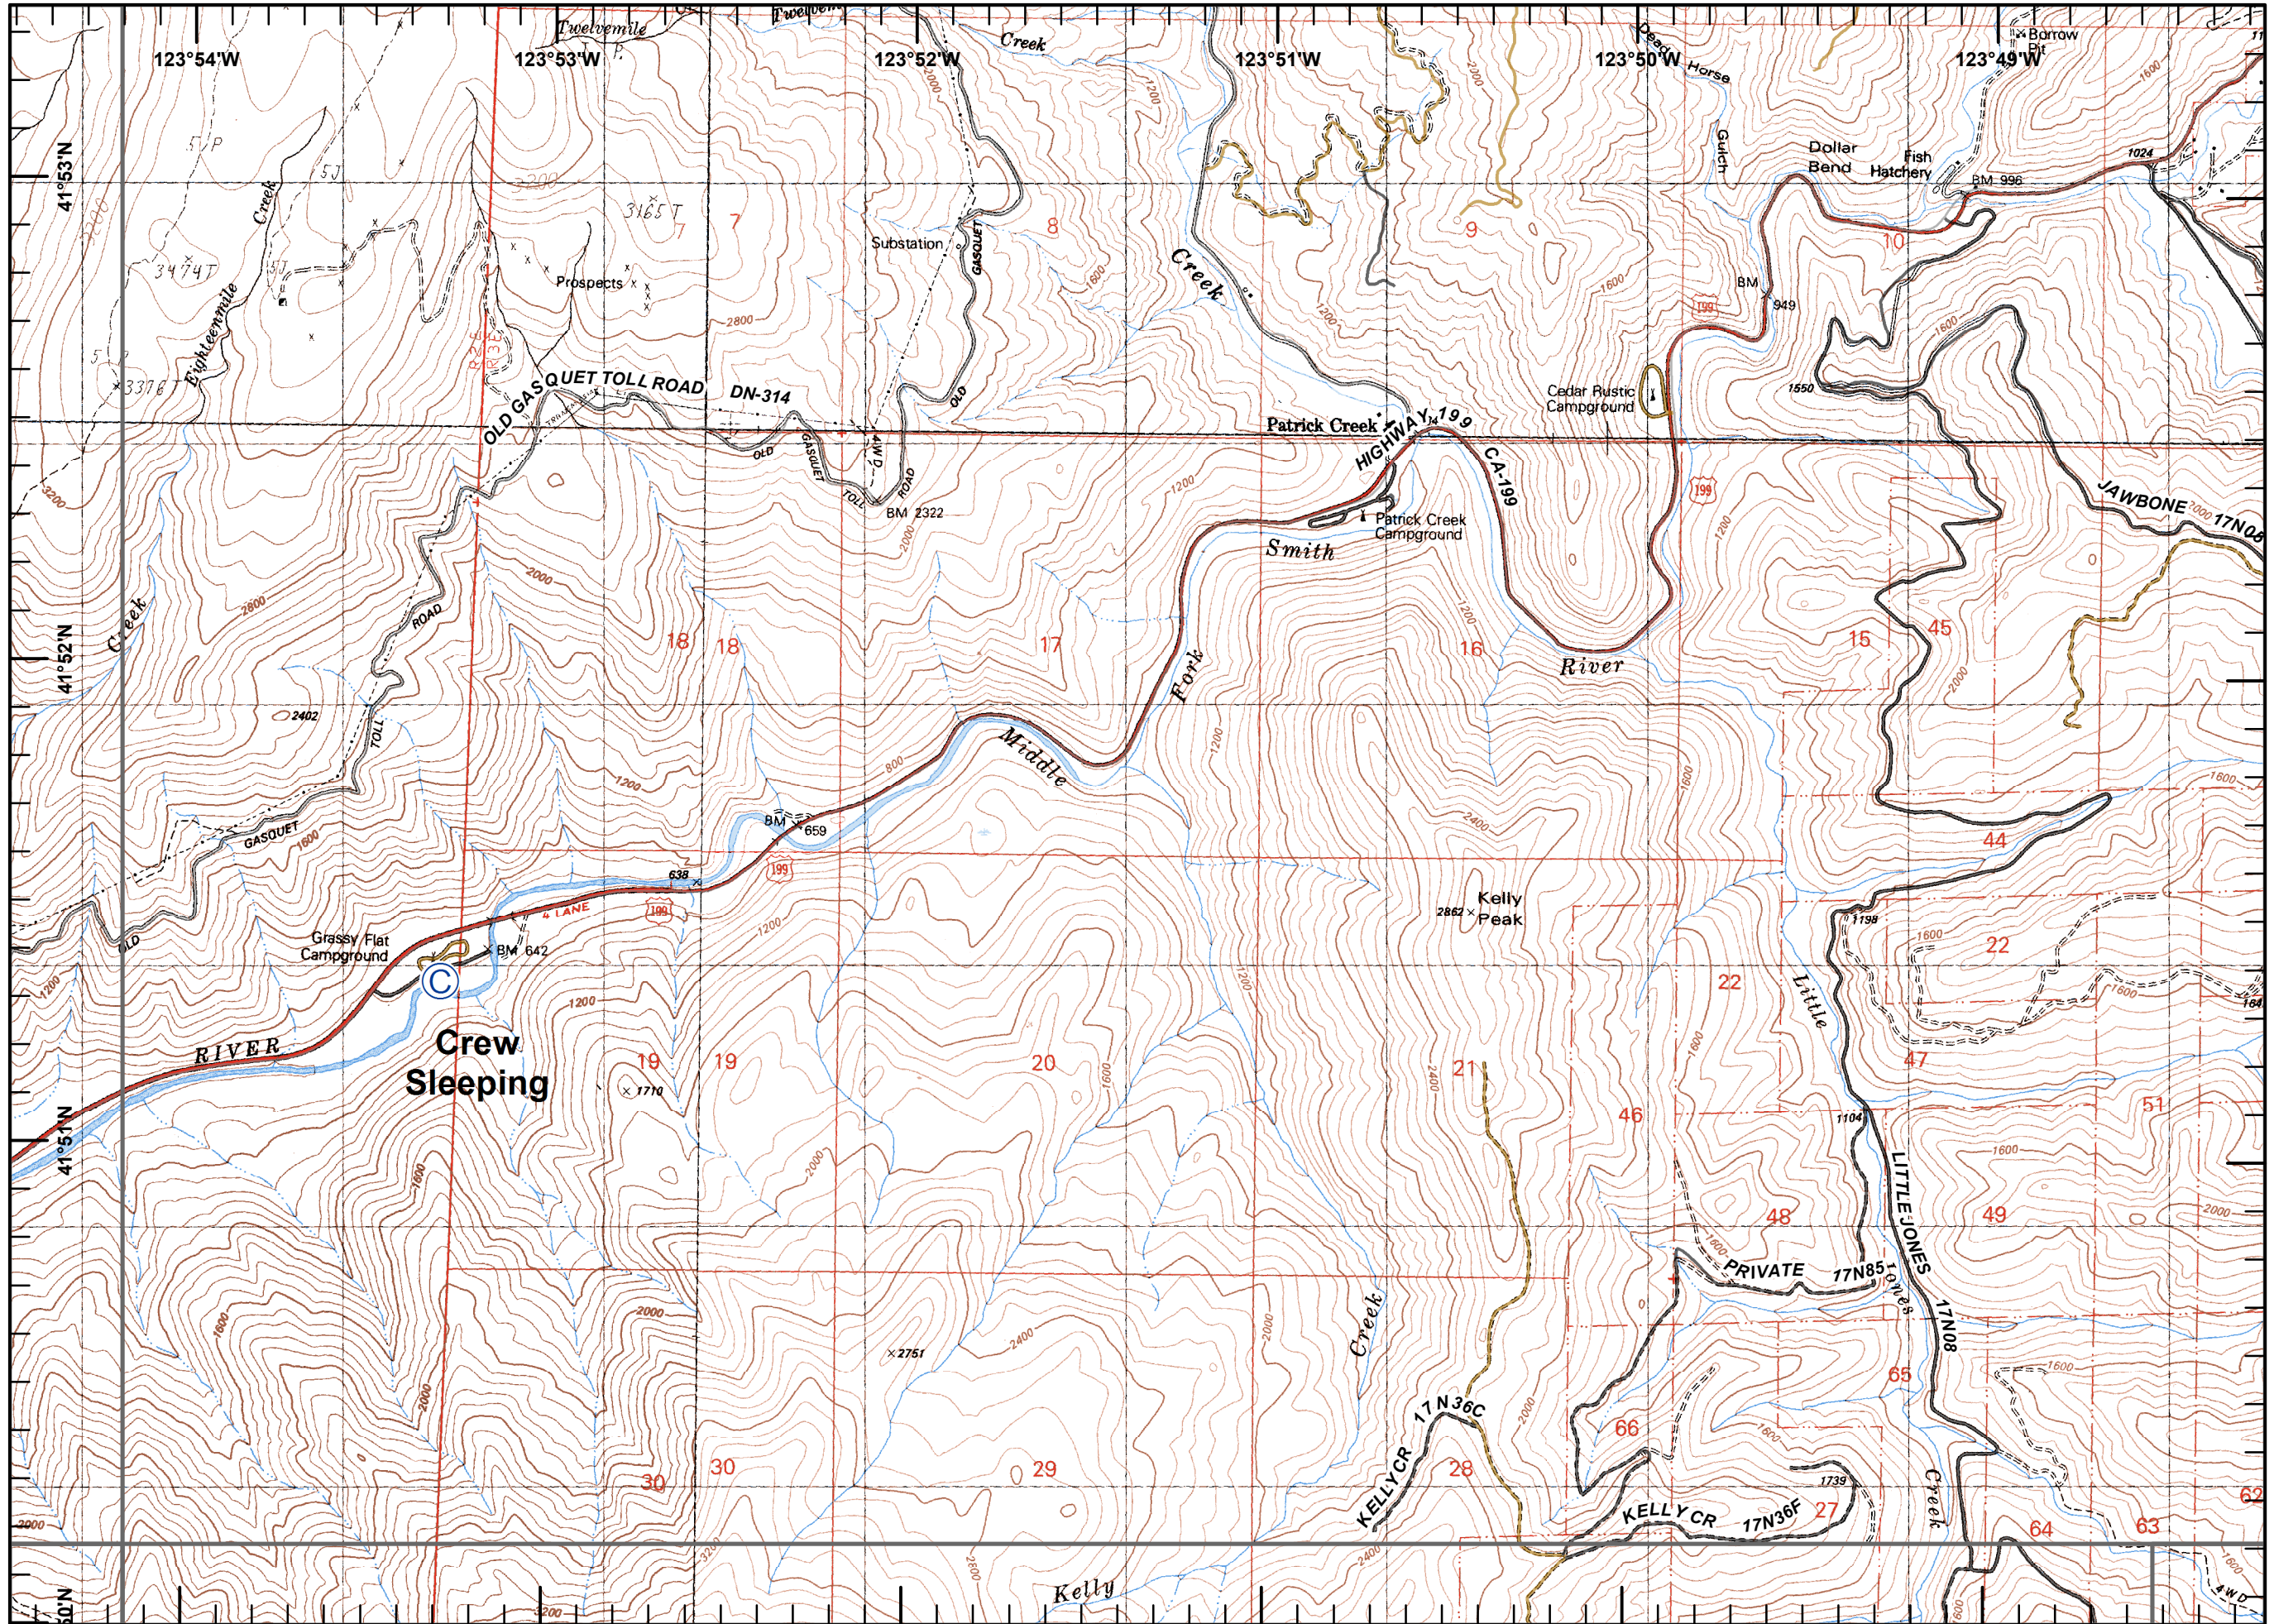

Legend

- Division
- Branch
- Drop Point
- Fire Origin
- Spot Fire
- Helispot
- Staging Area
- Water Source
- Helibase
- Incident Command Post
- Camp
- Incident Base
- Hot Spot
- Repeater
- Safety Zone
- Fire Location
- Fire Location Contained
- Unimproved Landing Zone
- Restricted Water Source
- Pump
- Gate
- Uncontrolled Fire Edge
- Completed Dozer Line
- Completed Hand Line
- Siskiyou Wilderness
- Completed Line
- Wilderness Boundary

A.S.
 August 06, 2015
 0200

Legend

- Division
- Branch
- Drop Point
- Fire Origin
- Spot Fire
- Helispot
- Staging Area
- Water Source
- Helibase
- Incident Command Post
- Camp
- Incident Base
- Hot Spot
- Repeater
- Safety Zone
- Fire Location
- Fire Location Contained
- Unimproved Landing Zone
- Restricted Water Source
- Pump
- Gate
- Uncontrolled Fire Edge
- Completed Dozer Line
- Completed Hand Line
- Siskiyou Wilderness
- Completed Line
- Wilderness Boundary

0 0.25 0.5 Miles

A.S.
 August 06, 2015
 0200

Legend

- Division
- Branch
- Drop Point
- Fire Origin
- Spot Fire
- Helispot
- Staging Area
- Water Source
- Helibase
- Incident Command Post
- Camp
- Incident Base
- Hot Spot
- Repeater
- Safety Zone
- Fire Location
- Fire Location Contained
- Unimproved Landing Zone
- Restricted Water Source
- Pump
- Gate
- Uncontrolled Fire Edge
- Completed Dozer Line
- Completed Hand Line
- Siskiyou Wilderness
- Completed Line
- Wilderness Boundary