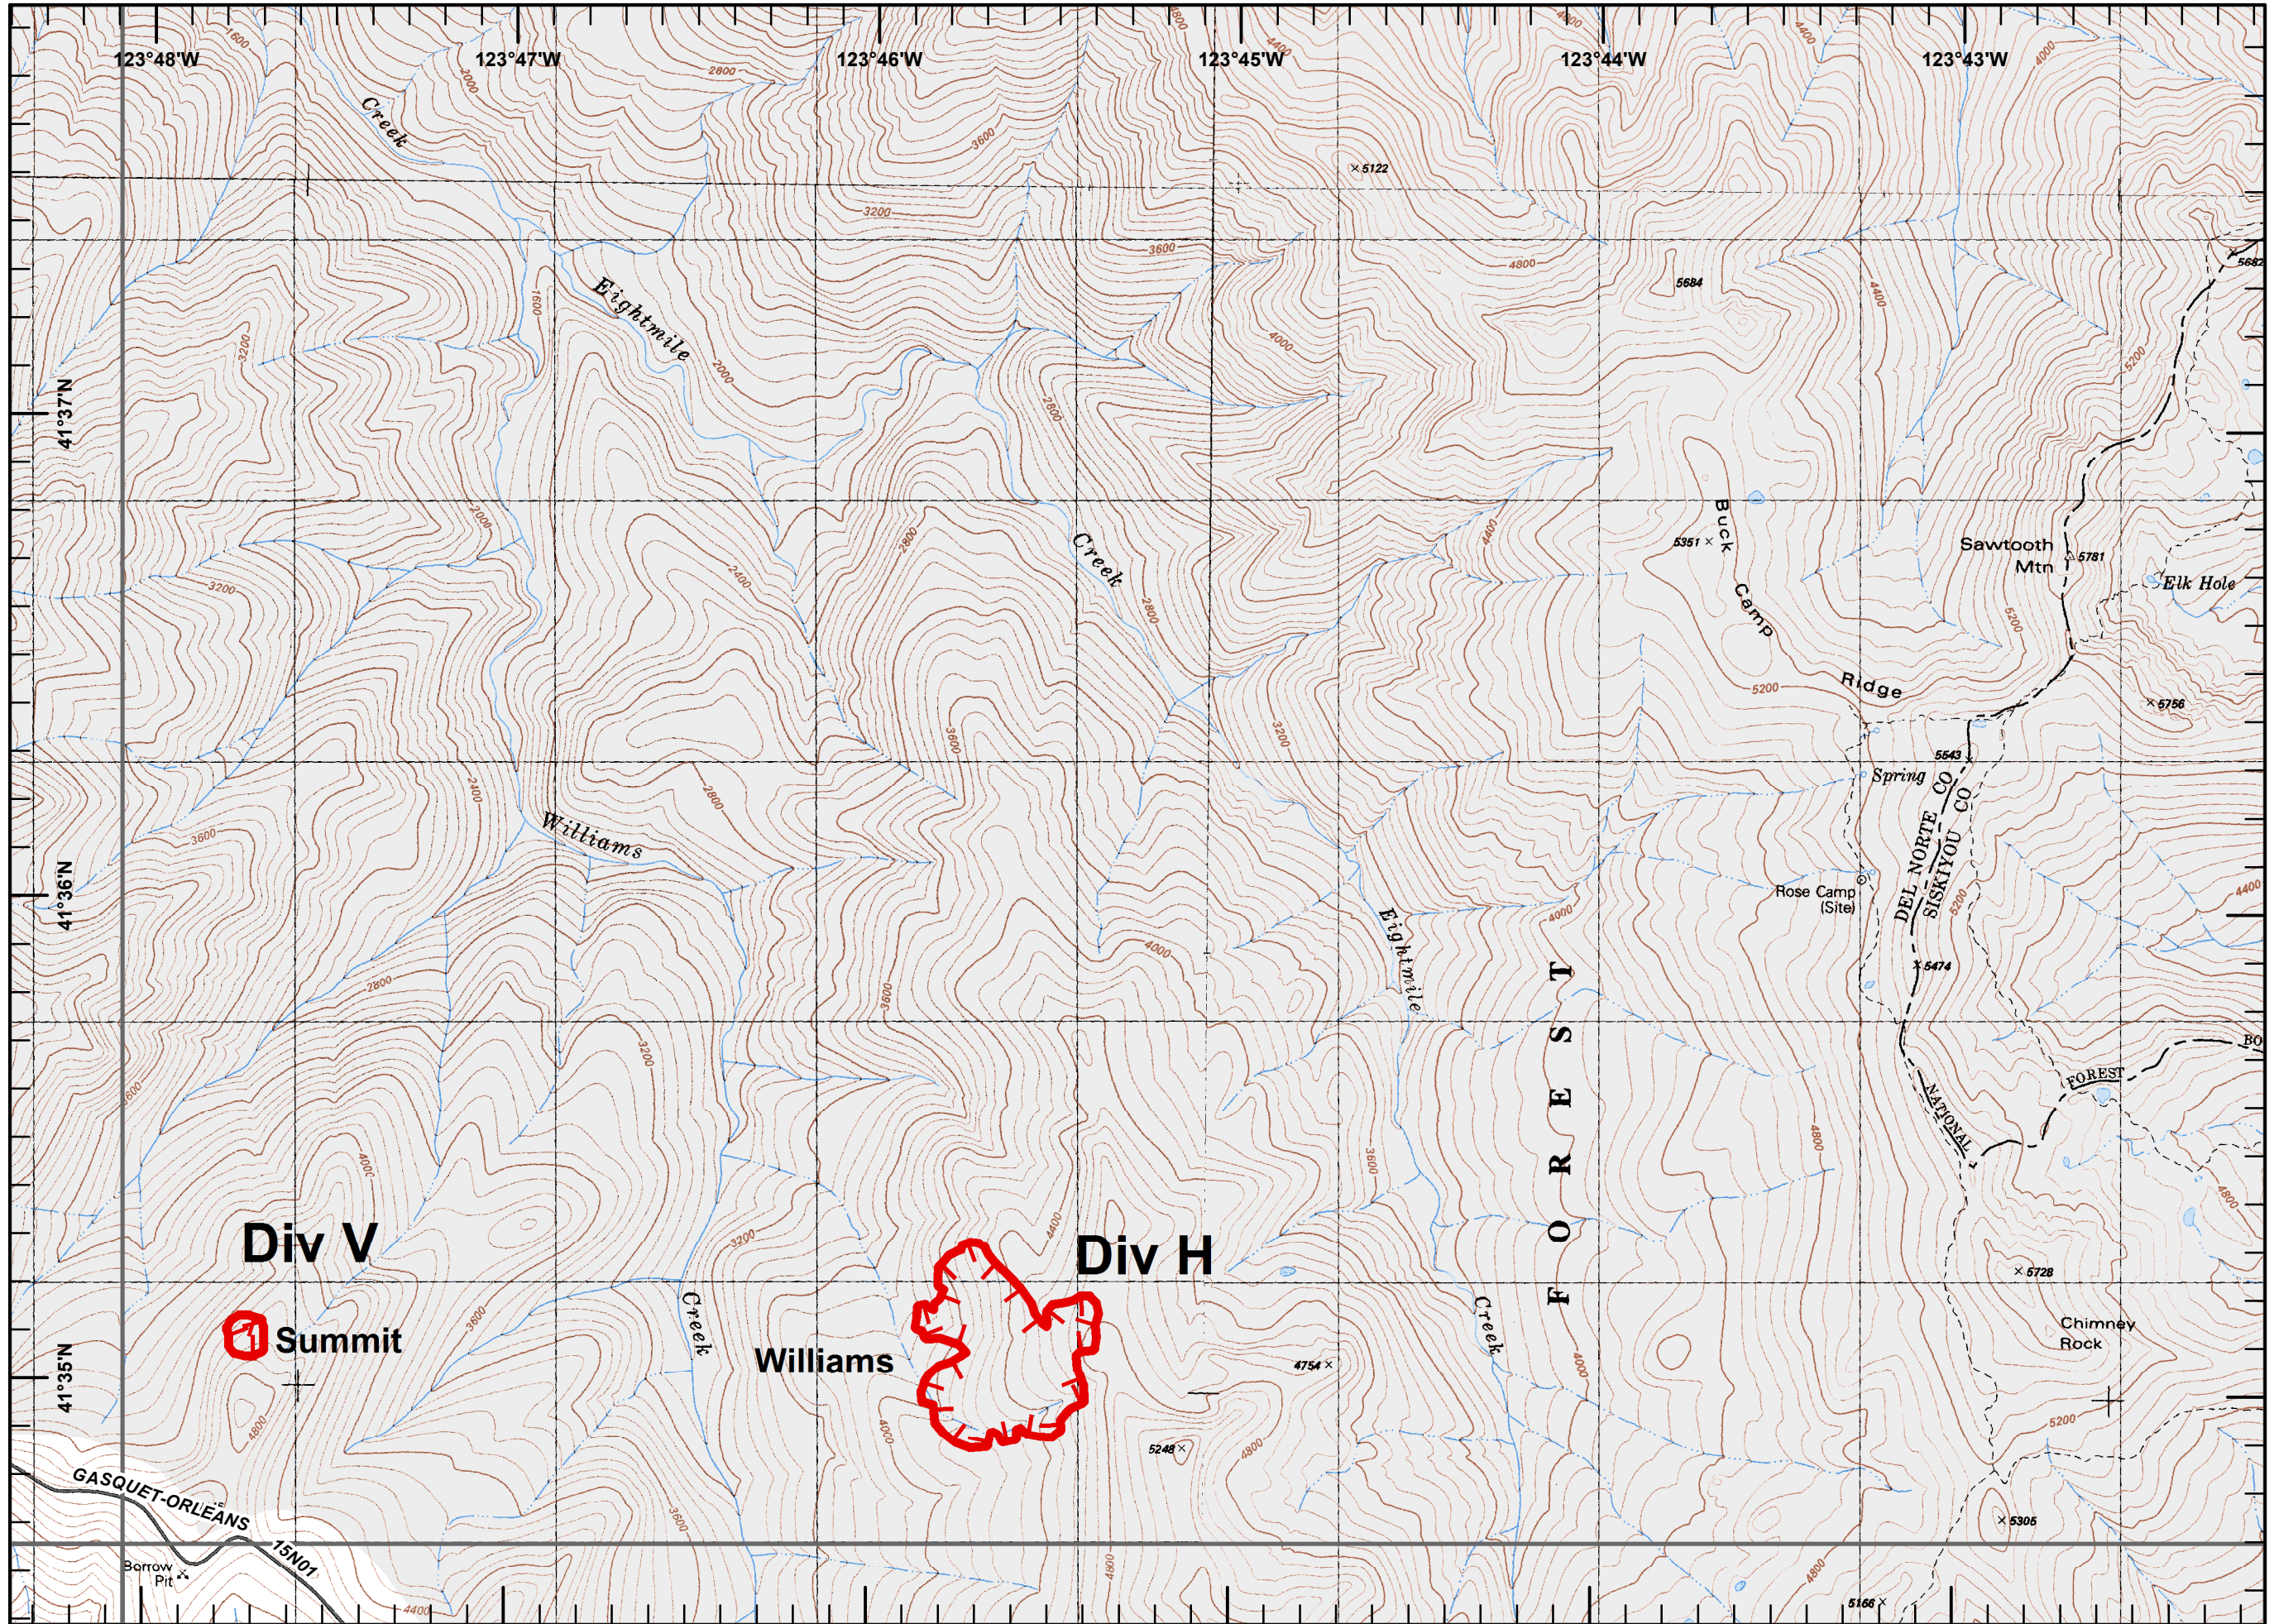

A.S.
 August 06, 2015
 0200

Legend

- Division
- Branch
- Drop Point
- Fire Origin
- Spot Fire
- Helispot
- Staging Area
- Water Source
- Helibase
- Incident Command Post
- Camp
- Incident Base
- Hot Spot
- Repeater
- Safety Zone
- Fire Location
- Fire Location Contained
- Unimproved Landing Zone
- Restricted Water Source
- Pump
- Gate
- Uncontrolled Fire Edge
- Completed Dozer Line
- Completed Hand Line
- Siskiyou Wilderness
- Completed Line
- Wilderness Boundary

A.S.
 August 06, 2015
 0200

**Gasquet Complex
CA-SRF-001488**

08/06/2015

0600-0600

NAD 1983 UTM Zone 10N

Page 9

Legend

- Division
- Branch
- Drop Point
- Fire Origin
- Spot Fire
- Helispot
- Staging Area
- Water Source
- Helibase
- Incident Command Post
- Camp
- Incident Base
- Hot Spot
- Repeater
- Safety Zone
- Fire Location
- Fire Location Contained
- Unimproved Landing Zone
- Restricted Water Source
- Pump
- Gate
- Uncontrolled Fire Edge
- Completed Dozer Line
- Completed Hand Line
- Siskiyou Wilderness
- Completed Line
- Wilderness Boundary