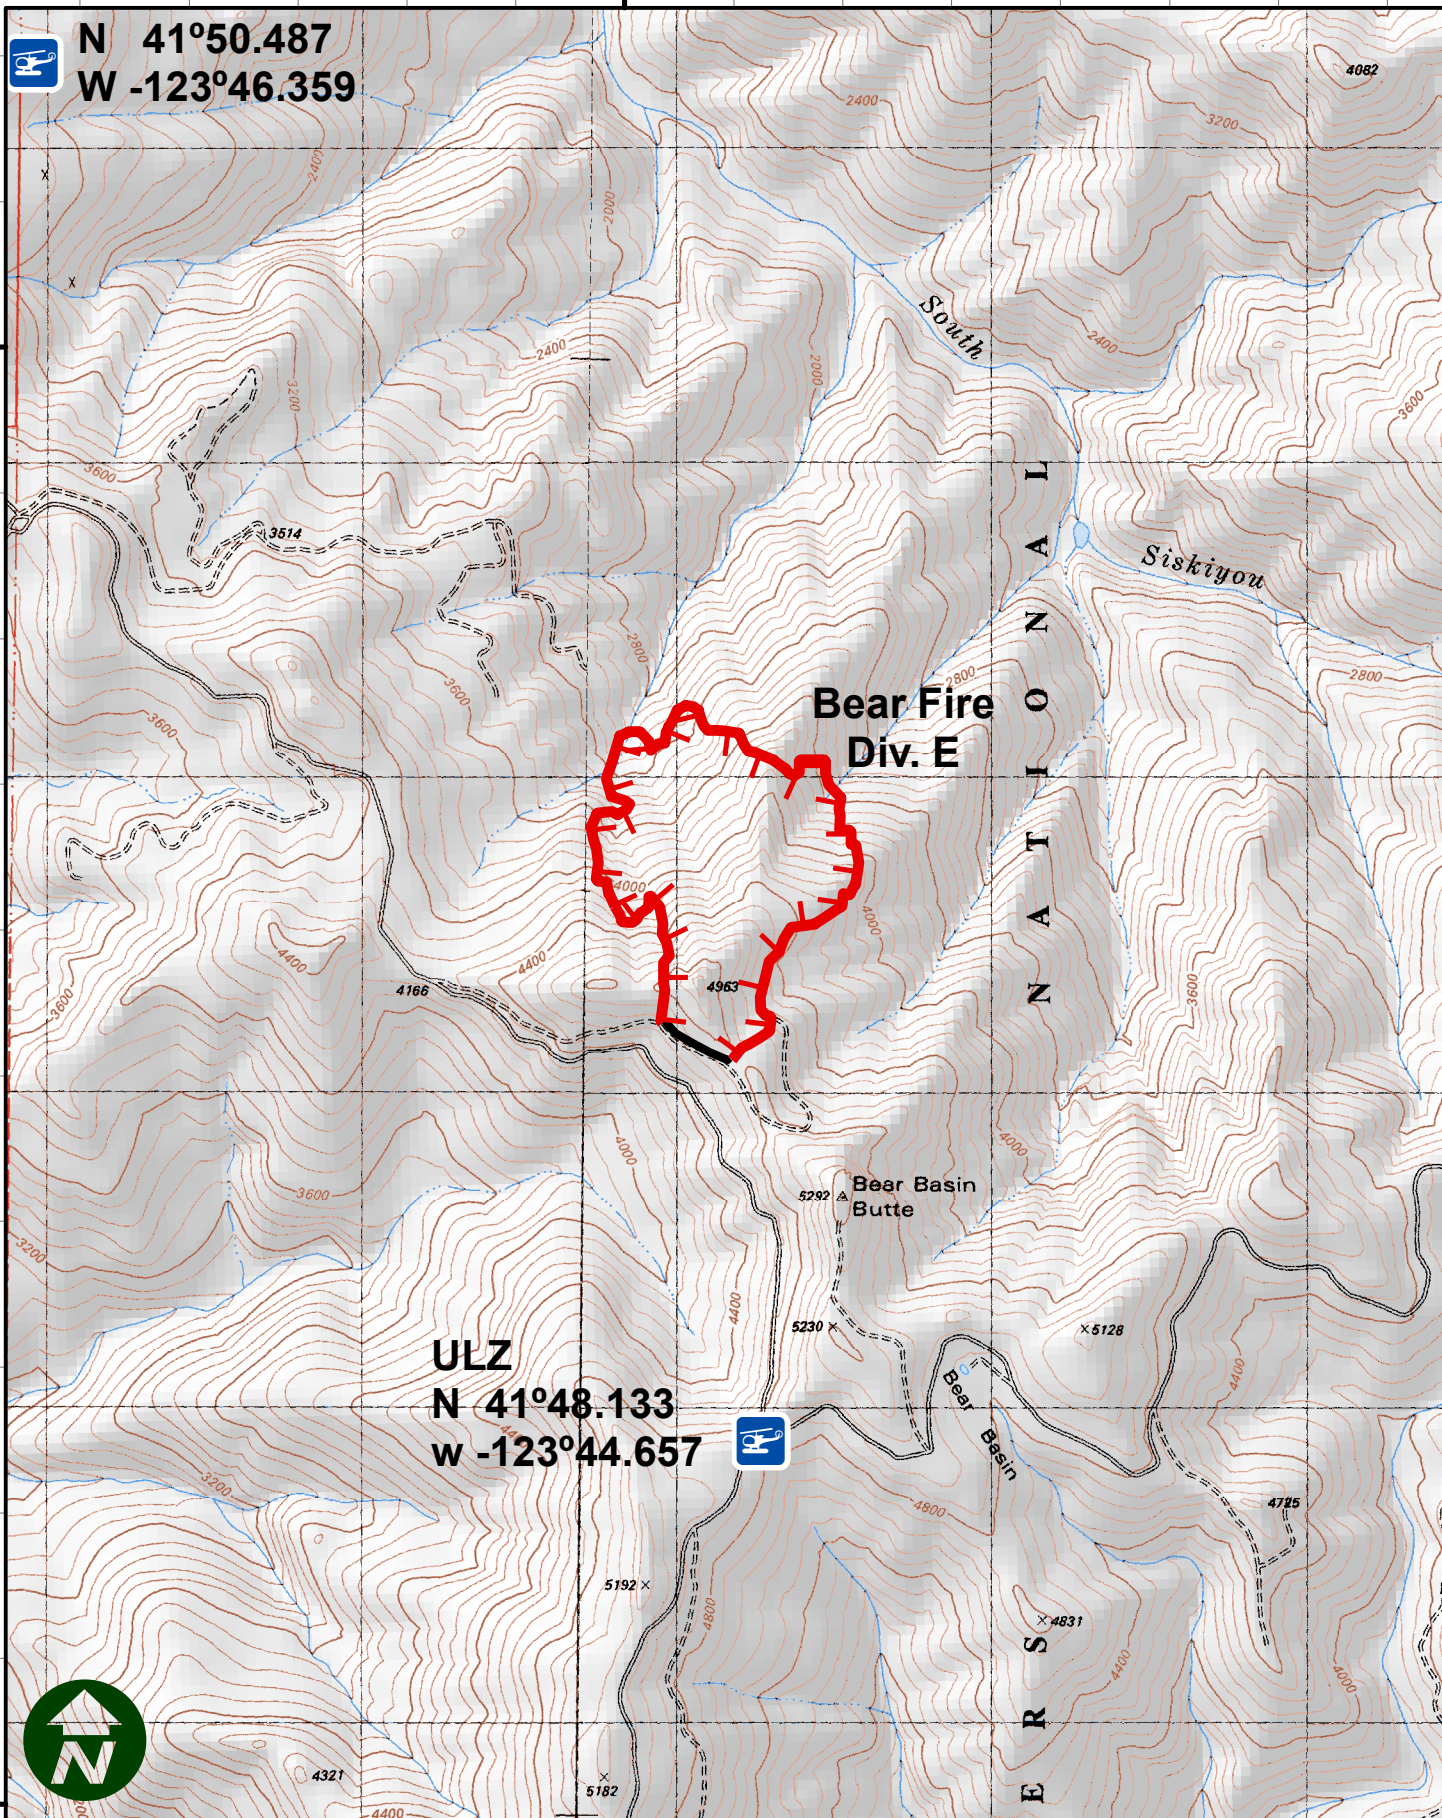

123°45'0"W

41°50'0"N

41°47'30"N

1 inch = 0.38 miles  
1:24,000

NAD\_1983\_UTM\_Zone\_10N  
August 8, 2015

123°57'30"W

41°45'0"N

1 inch = 0.38 miles  
1:24,000

NAD\_1983\_UTM\_Zone\_10N  
August 8, 2015

123°50'0"W

41°35'0"N

1 inch = 0.38 miles  
1:24,000

NAD\_1983\_UTM\_Zone\_10N  
August 8, 2015

123°47'30"W

41°35'0"N

N 41°34.833  
W -123°48.392

Summit Fire  
Div. V

Peak Fire

Div. N

Div. N

1 inch = 0.38 miles  
1:24,000

NAD\_1983\_UTM\_Zone\_10N  
August 8, 2015

123°45'0"W

41°35'0"N

1 inch = 0.38 miles  
1:24,000

NAD\_1983\_UTM\_Zone\_10N  
August 8, 2015

Div. L

1 inch = 0.38 miles  
1:24,000

NAD\_1983\_UTM\_Zone\_10N  
August 8, 2015