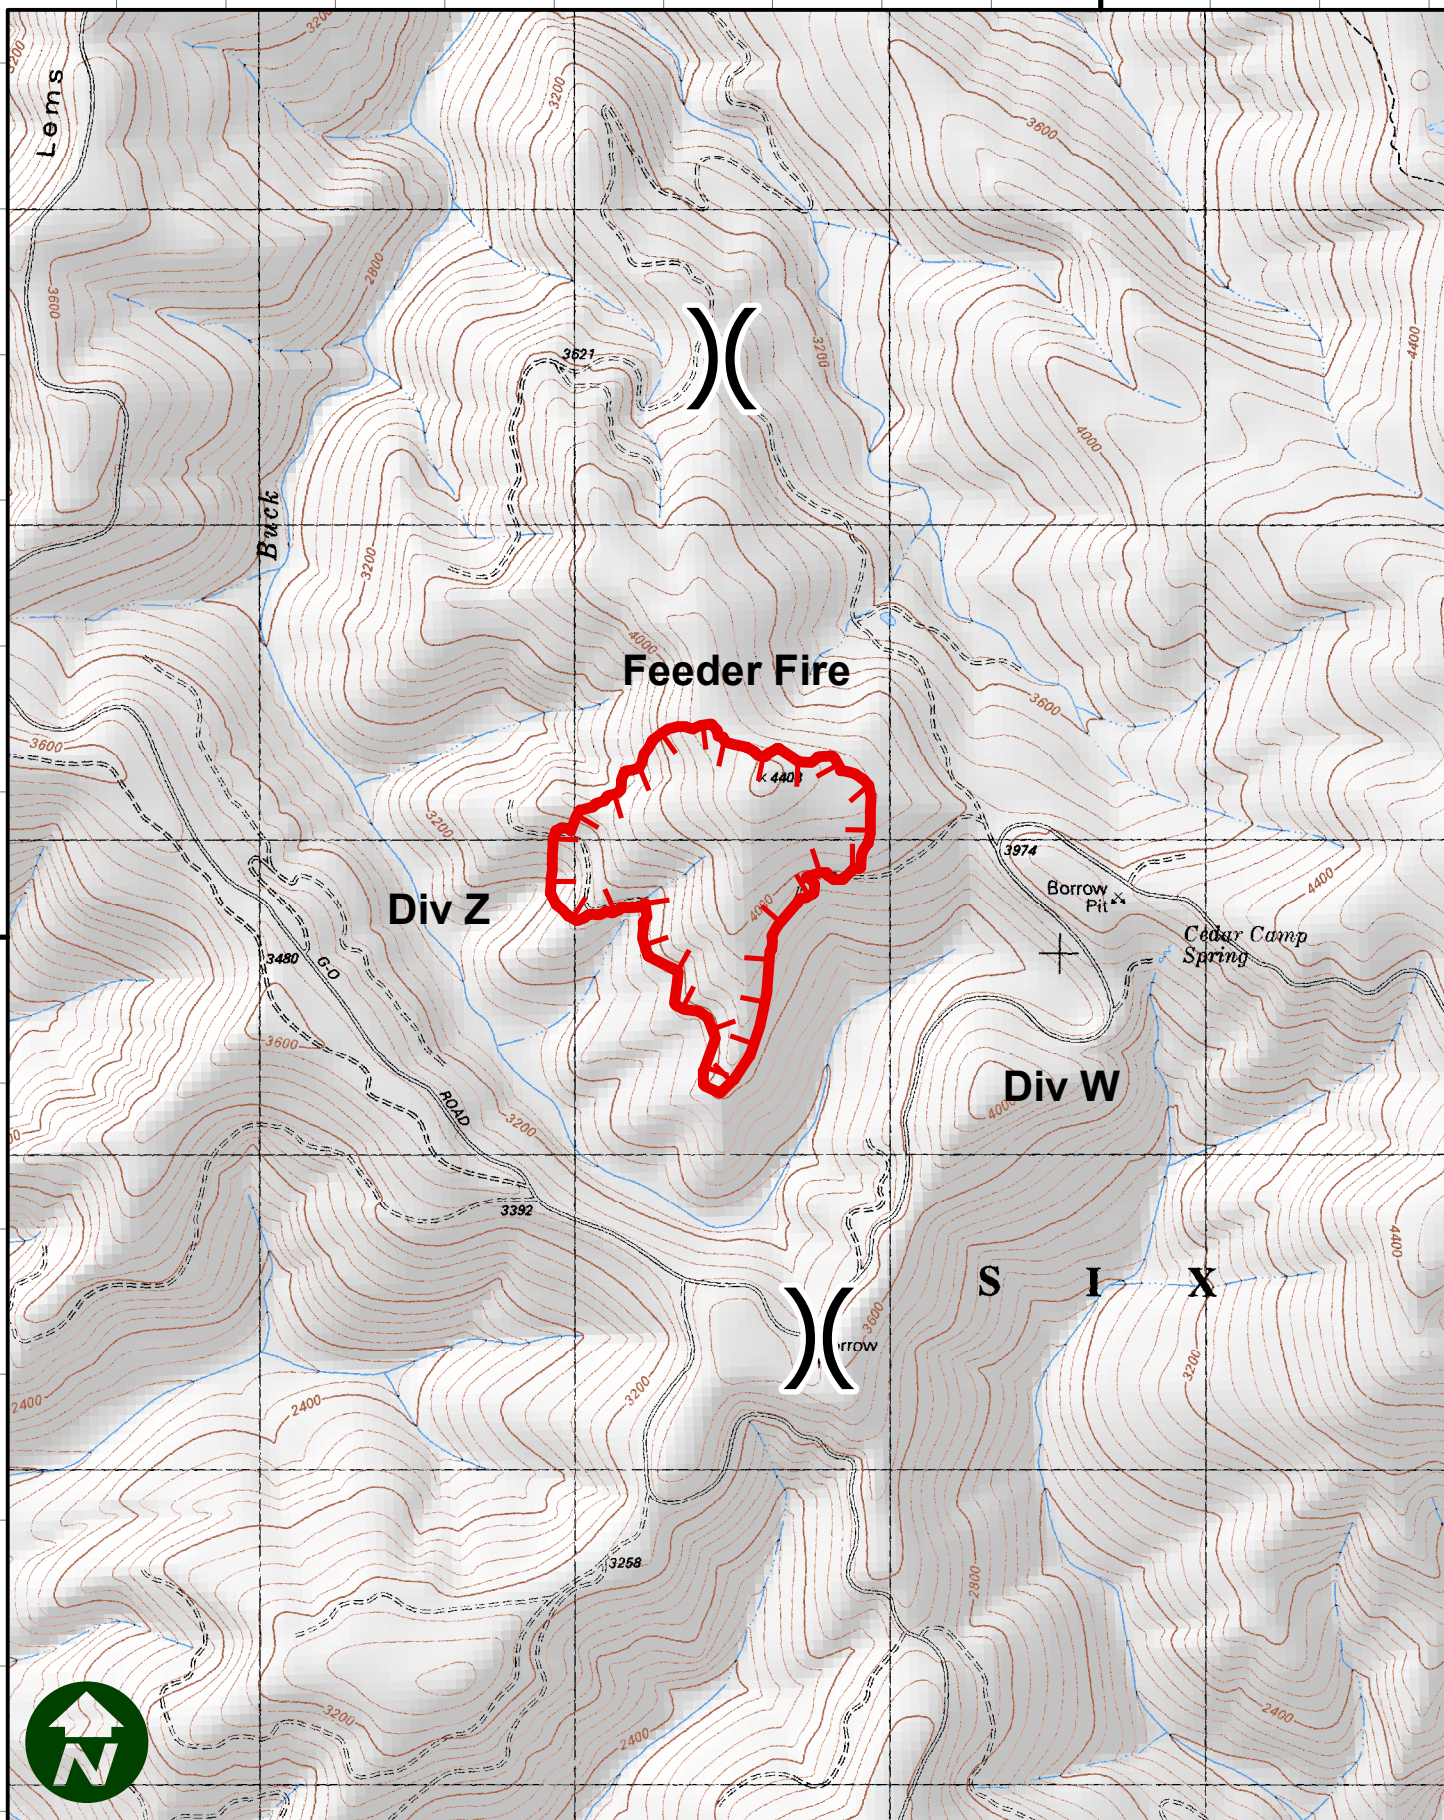

123°45'0"W

41°50'0"N

41°47'30"N

1 inch = 0.38 miles  
1:24,000

NAD\_1983\_UTM\_Zone\_10N  
August 8, 2015

123°57'30"W

41°45'0"N

1 inch = 0.38 miles  
1:24,000

NAD\_1983\_UTM\_Zone\_10N  
August 8, 2015

123°50'0"W

41°35'0"N

1 inch = 0.38 miles  
1:24,000

NAD\_1983\_UTM\_Zone\_10N  
August 8, 2015

123°47'30"W

41°35'0"N

N 41°34.833  
W -123°48.392

Summit Fire  
Div. V

Peak Fire

Div. N

Div. N

1 inch = 0.38 miles  
1:24,000

NAD\_1983\_UTM\_Zone\_10N  
August 8, 2015

123°45'0"W

41°35'0"N

1 inch = 0.38 miles  
1:24,000

NAD\_1983\_UTM\_Zone\_10N  
August 8, 2015

Div. L

1 inch = 0.38 miles  
1:24,000

NAD\_1983\_UTM\_Zone\_10N  
August 8, 2015