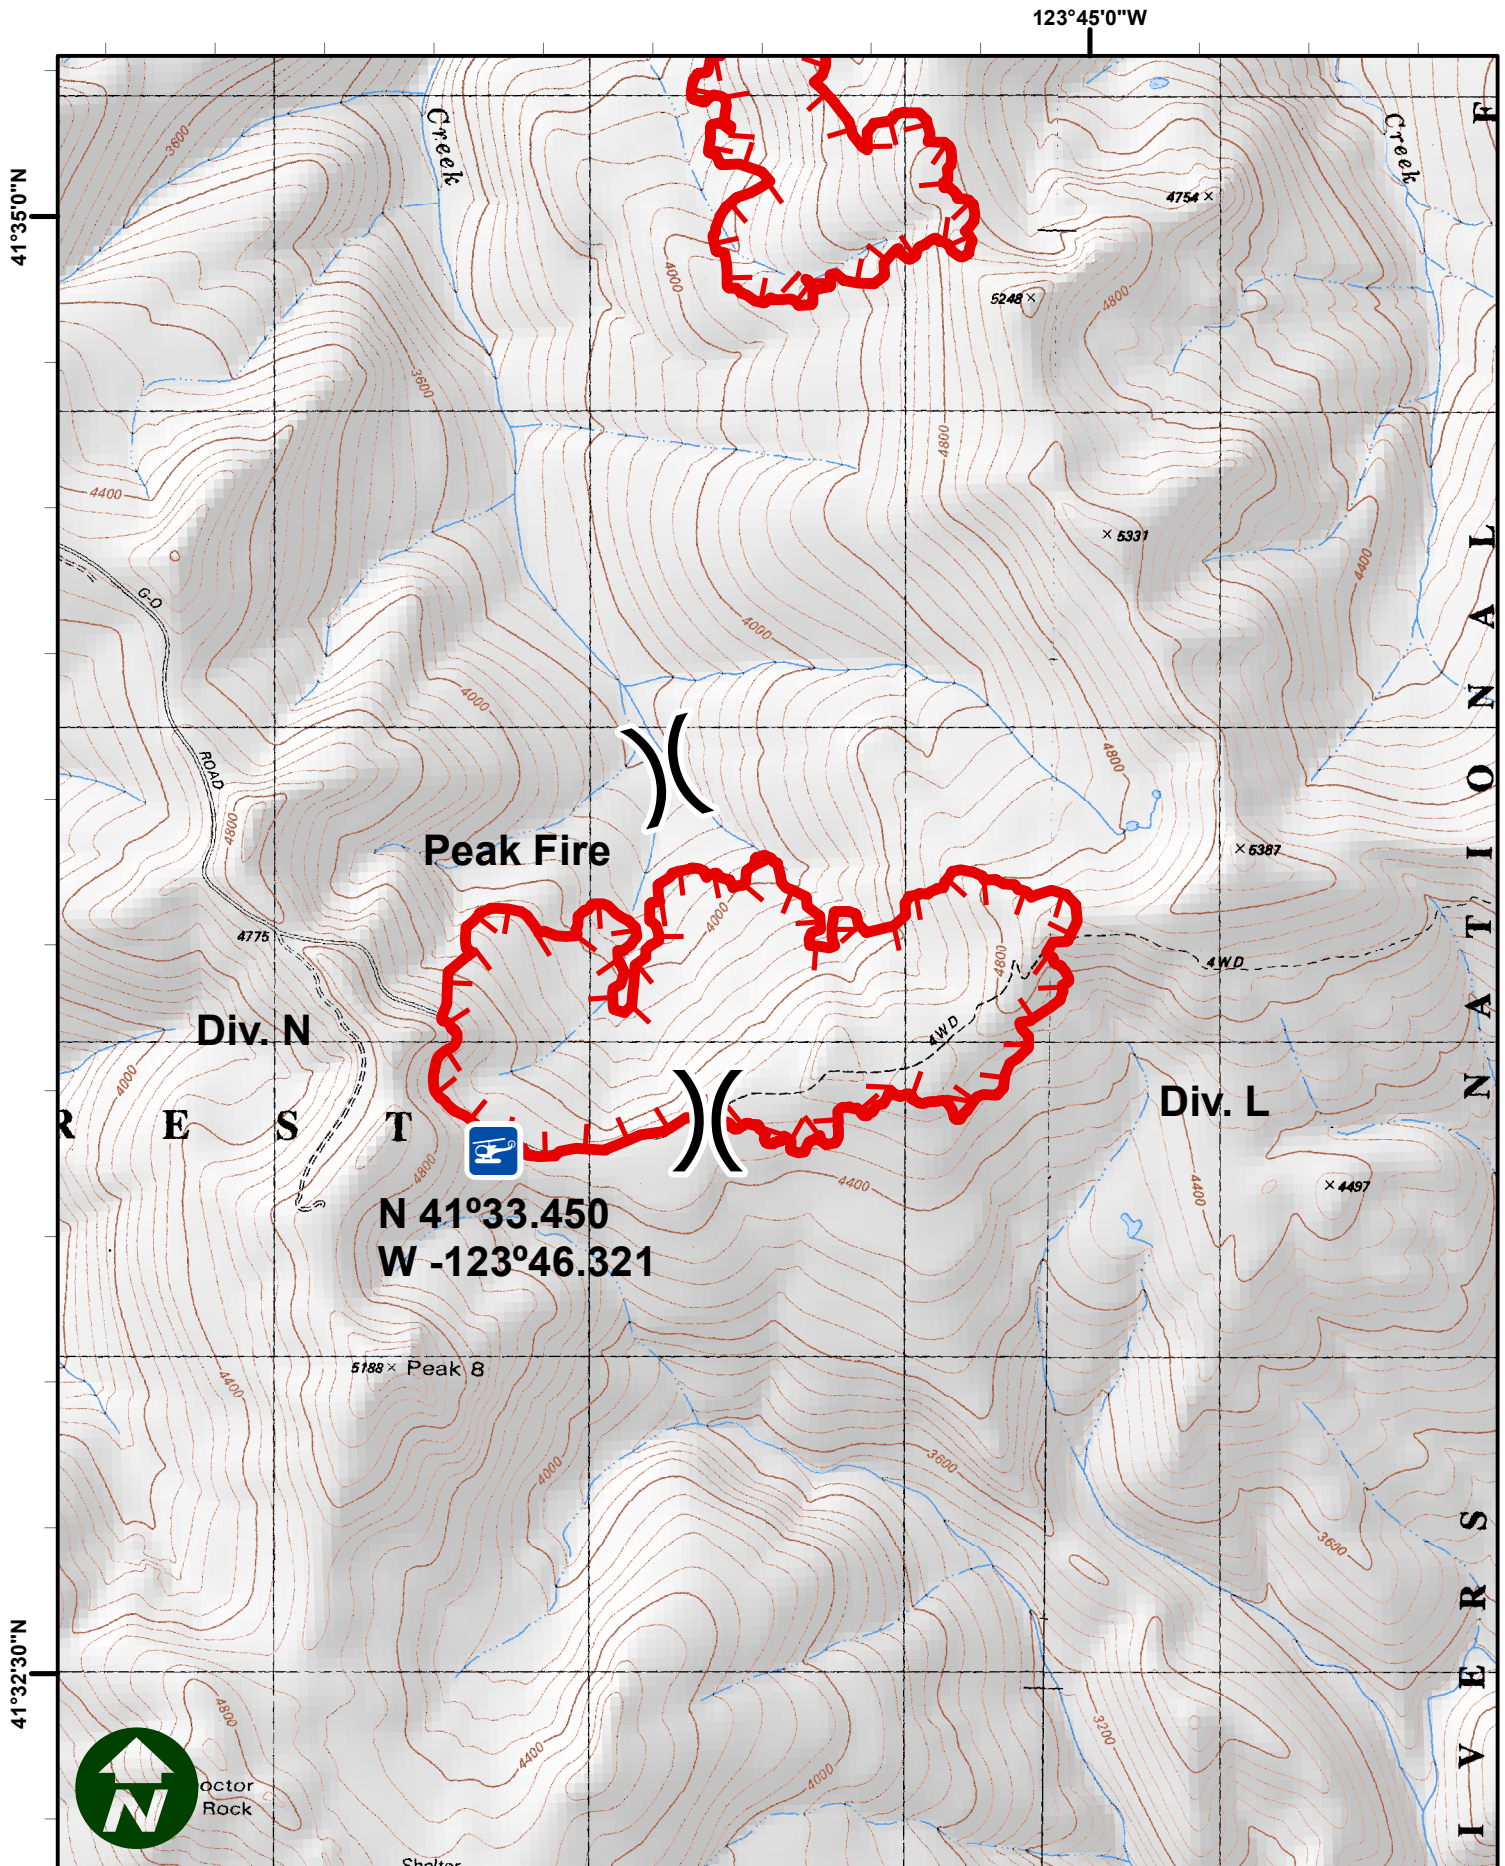

123°45'0"W

41°50'0"N

41°47'30"N

1 inch = 0.38 miles  
1:24,000

NAD\_1983\_UTM\_Zone\_10N  
August 8, 2015

123°57'30"W

41°45'0"N

1 inch = 0.38 miles  
1:24,000

NAD\_1983\_UTM\_Zone\_10N  
August 8, 2015

123°50'0"W

41°35'0"N

1 inch = 0.38 miles  
1:24,000

NAD\_1983\_UTM\_Zone\_10N  
August 8, 2015

123°47'30"W

41°35'0"N

N 41°34.833  
W -123°48.392

Summit Fire  
Div. V

Peak Fire

Div. N

Div. N

1 inch = 0.38 miles  
1:24,000

NAD\_1983\_UTM\_Zone\_10N  
August 8, 2015

123°45'0"W

41°35'0"N

1 inch = 0.38 miles  
1:24,000

NAD\_1983\_UTM\_Zone\_10N  
August 8, 2015

Div. L

1 inch = 0.38 miles  
1:24,000

NAD\_1983\_UTM\_Zone\_10N  
August 8, 2015