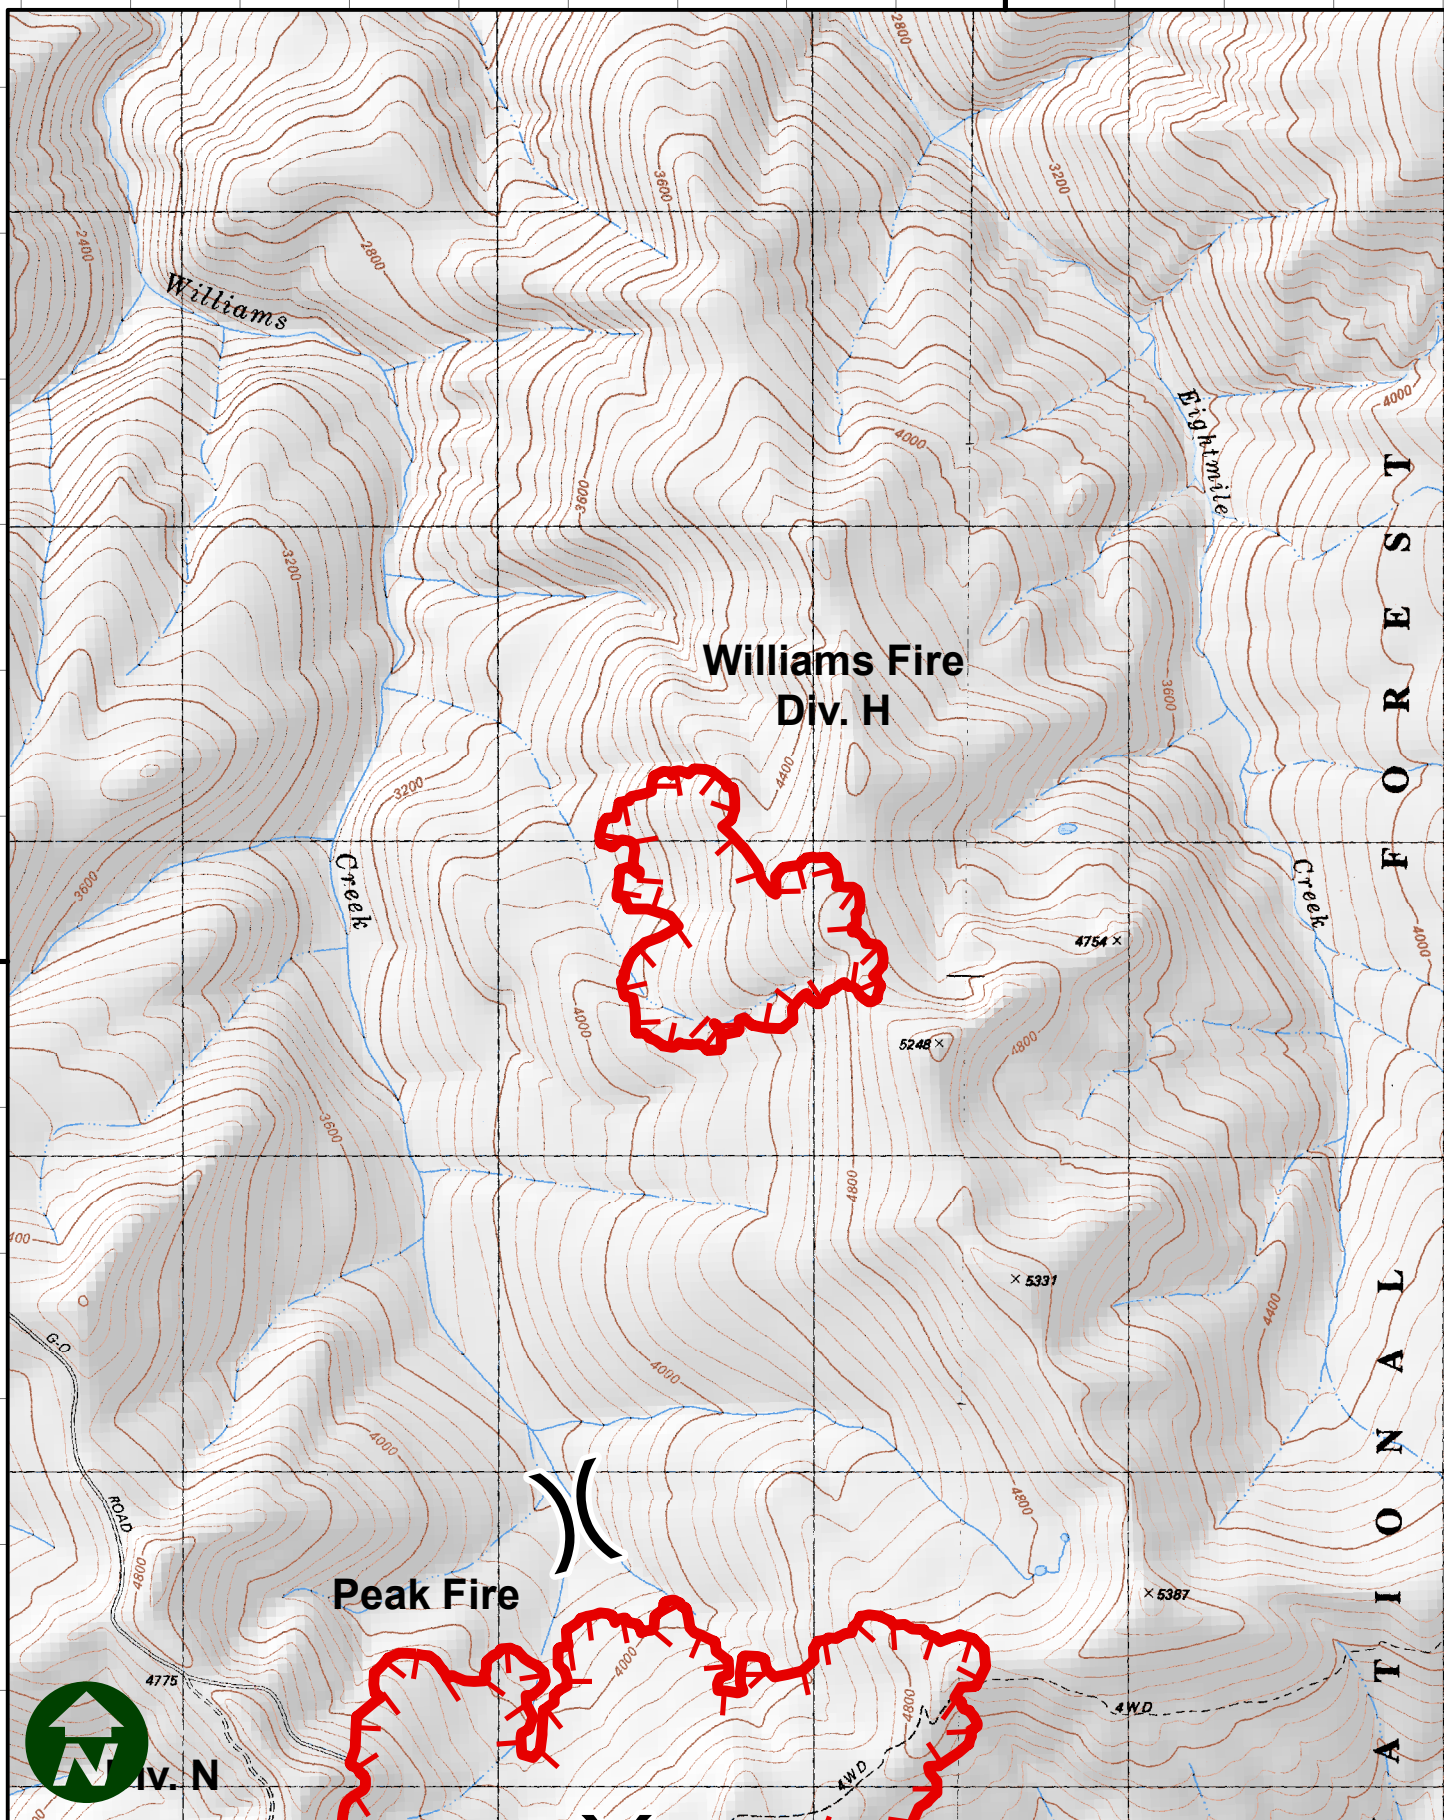

123°45'0"W

41°50'0"N

41°47'30"N

1 inch = 0.38 miles  
1:24,000

NAD\_1983\_UTM\_Zone\_10N  
August 8, 2015

123°57'30"W

41°45'0"N

1 inch = 0.38 miles  
1:24,000

NAD\_1983\_UTM\_Zone\_10N  
August 8, 2015

123°50'0"W

41°35'0"N

1 inch = 0.38 miles  
1:24,000

NAD\_1983\_UTM\_Zone\_10N  
August 8, 2015

123°47'30"W

41°35'0"N

N 41°34.833  
W -123°48.392

Summit Fire  
Div. V

Peak Fire

Div. N

Div. N

1 inch = 0.38 miles  
1:24,000

NAD\_1983\_UTM\_Zone\_10N  
August 8, 2015

123°45'0"W

41°35'0"N

1 inch = 0.38 miles  
1:24,000

NAD\_1983\_UTM\_Zone\_10N  
August 8, 2015

Div. L

1 inch = 0.38 miles  
1:24,000

NAD\_1983\_UTM\_Zone\_10N  
August 8, 2015