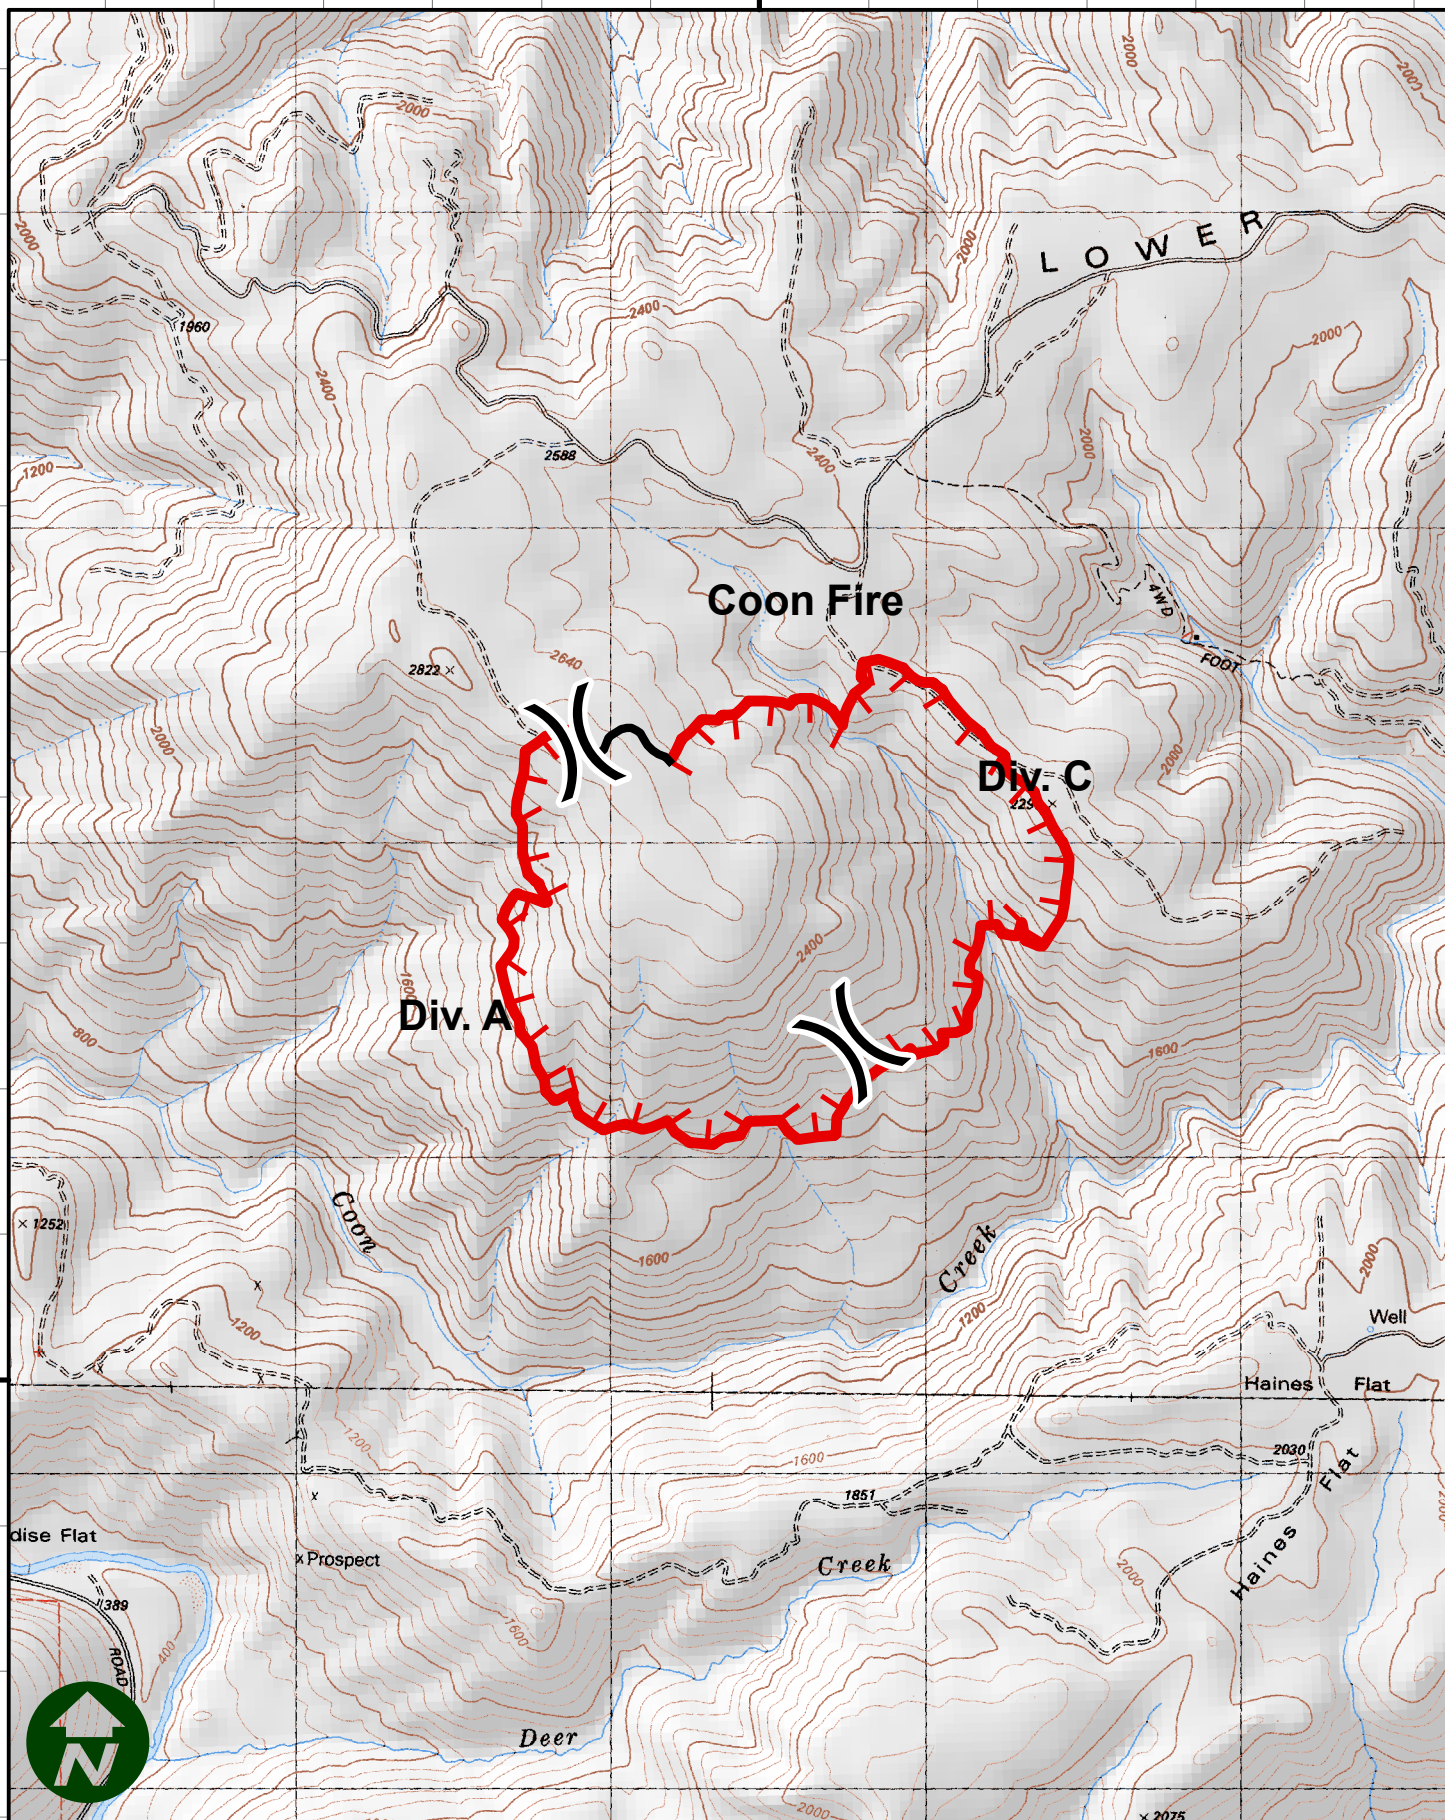

123°45'0"W

41°50'0"N

41°47'30"N

1 inch = 0.38 miles  
1:24,000

NAD\_1983\_UTM\_Zone\_10N  
August 8, 2015

123°57'30"W

41°45'0"N

1 inch = 0.38 miles  
1:24,000

NAD\_1983\_UTM\_Zone\_10N  
August 8, 2015

123°50'0"W

41°35'0"N

1 inch = 0.38 miles  
1:24,000

NAD\_1983\_UTM\_Zone\_10N  
August 8, 2015

123°47'30"W

41°35'0"N

N 41°34.833  
W -123°48.392

Summit Fire  
Div. V

Peak Fire

Div. N

Div. N

1 inch = 0.38 miles  
1:24,000

NAD\_1983\_UTM\_Zone\_10N  
August 8, 2015

123°45'0"W

41°35'0"N

1 inch = 0.38 miles  
1:24,000

NAD\_1983\_UTM\_Zone\_10N  
August 8, 2015

Div. L

1 inch = 0.38 miles  
1:24,000

NAD\_1983\_UTM\_Zone\_10N  
August 8, 2015