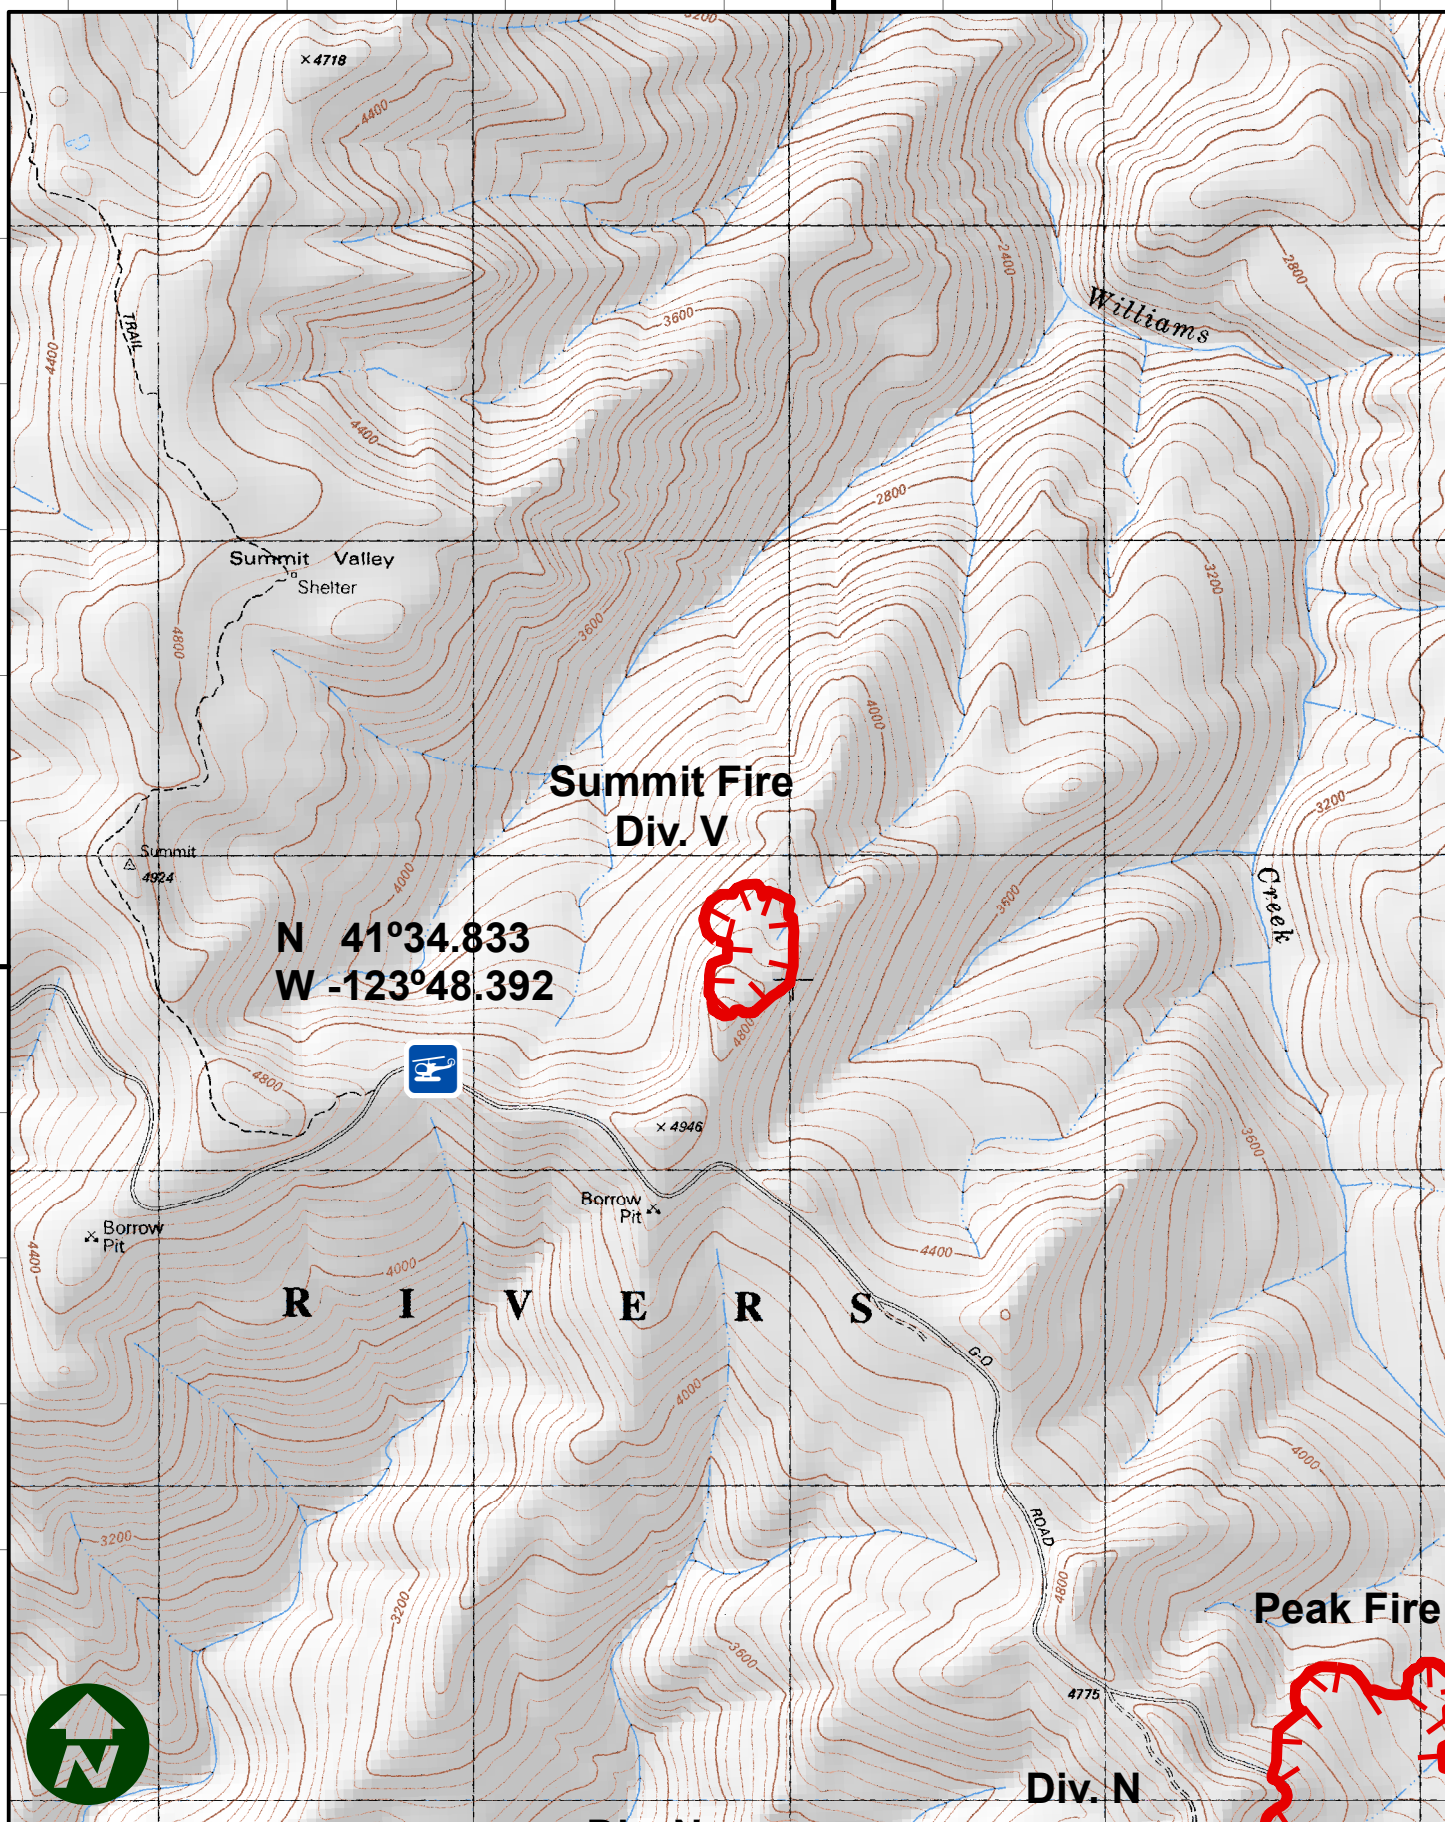

123°45'0"W

41°50'0"N

41°47'30"N

1 inch = 0.38 miles  
1:24,000

NAD\_1983\_UTM\_Zone\_10N  
August 8, 2015

123°57'30"W

41°45'0"N

1 inch = 0.38 miles  
1:24,000

NAD\_1983\_UTM\_Zone\_10N  
August 8, 2015

123°50'0"W

41°35'0"N

1 inch = 0.38 miles  
1:24,000

NAD\_1983\_UTM\_Zone\_10N  
August 8, 2015

123°47'30"W

41°35'0"N

N 41°34.833  
W -123°48.392

Summit Fire  
Div. V

Peak Fire

Div. N

Div. N

1 inch = 0.38 miles  
1:24,000

NAD\_1983\_UTM\_Zone\_10N  
August 8, 2015

123°45'0"W

41°35'0"N

1 inch = 0.38 miles  
1:24,000

NAD\_1983\_UTM\_Zone\_10N  
August 8, 2015

Div. L

1 inch = 0.38 miles  
1:24,000

NAD\_1983\_UTM\_Zone\_10N  
August 8, 2015