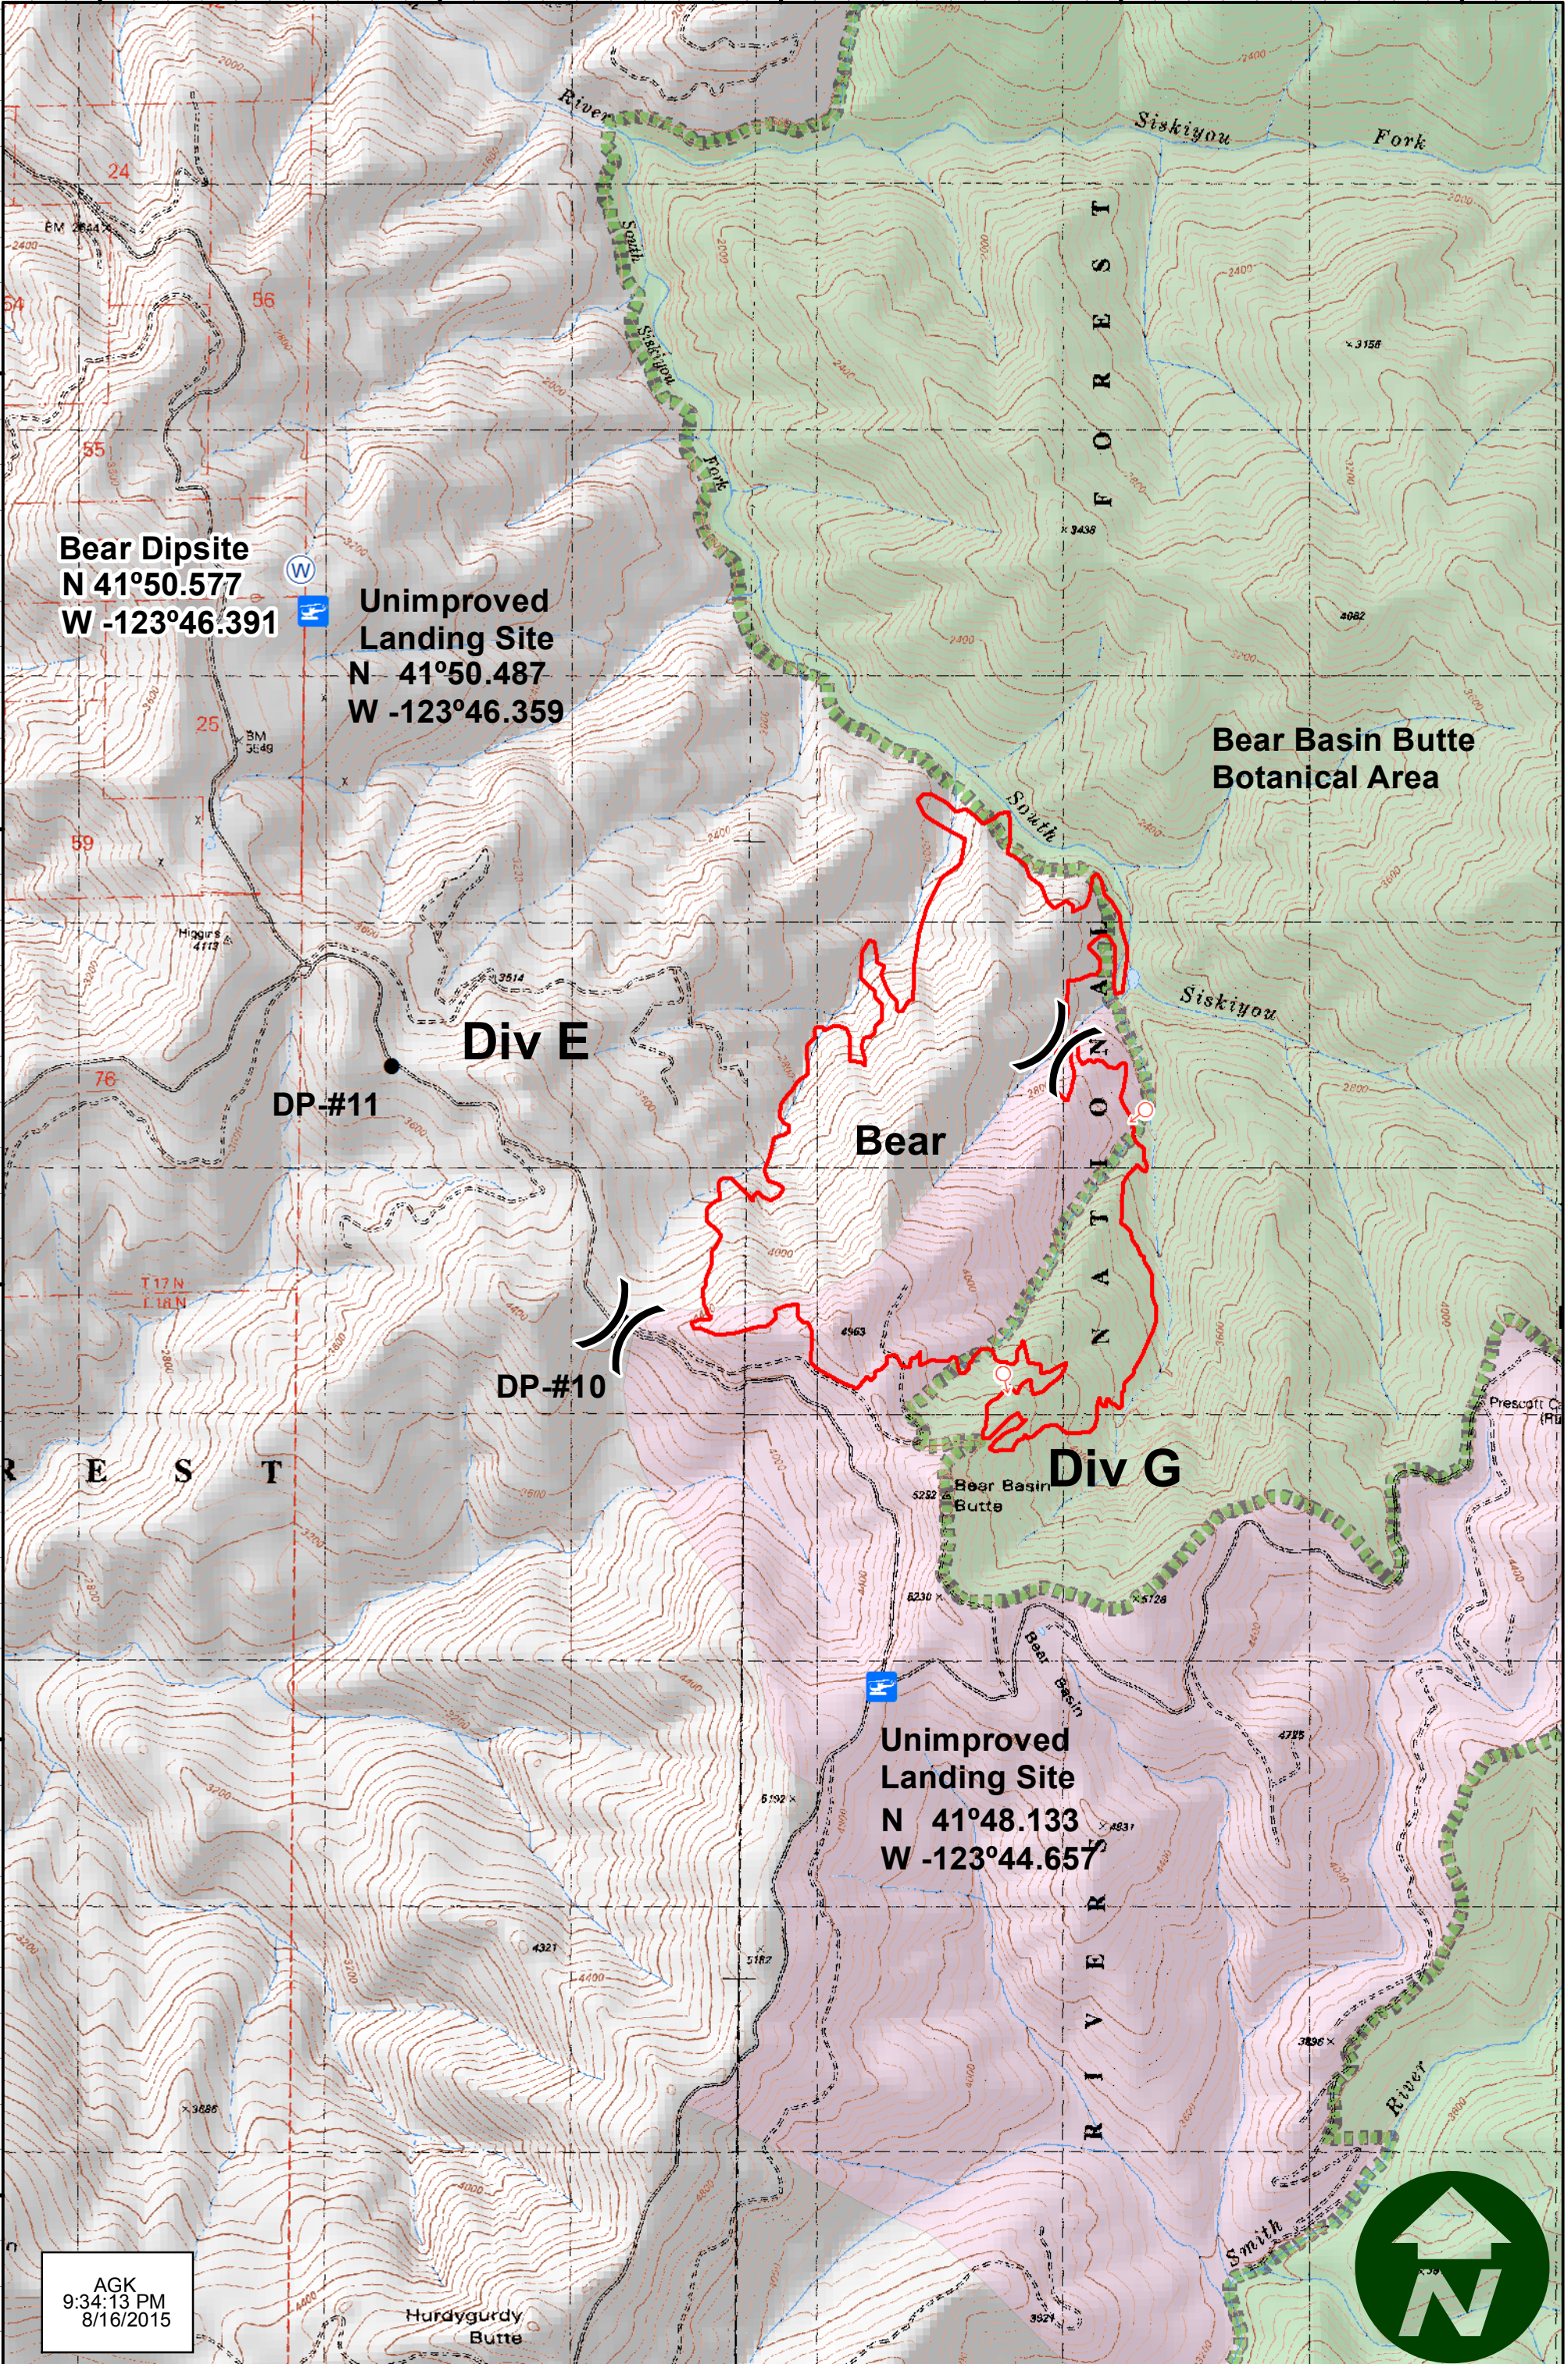

123°47'0"W

123°46'0"W

123°45'0"W

123°44'0"W

123°43'0"W

41°51'0"N

41°50'0"N

41°49'0"N

41°48'0"N

41°47'0"N

Bear Dipsite
N 41°50.577
W -123°46.391

**Unimproved
Landing Site**
N 41°50.487
W -123°46.359

**Bear Basin Butte
Botanical Area**

Div E

Bear

Div G

**Unimproved
Landing Site**
N 41°48.133
W -123°44.657

AGK
9:34:13 PM
8/16/2015