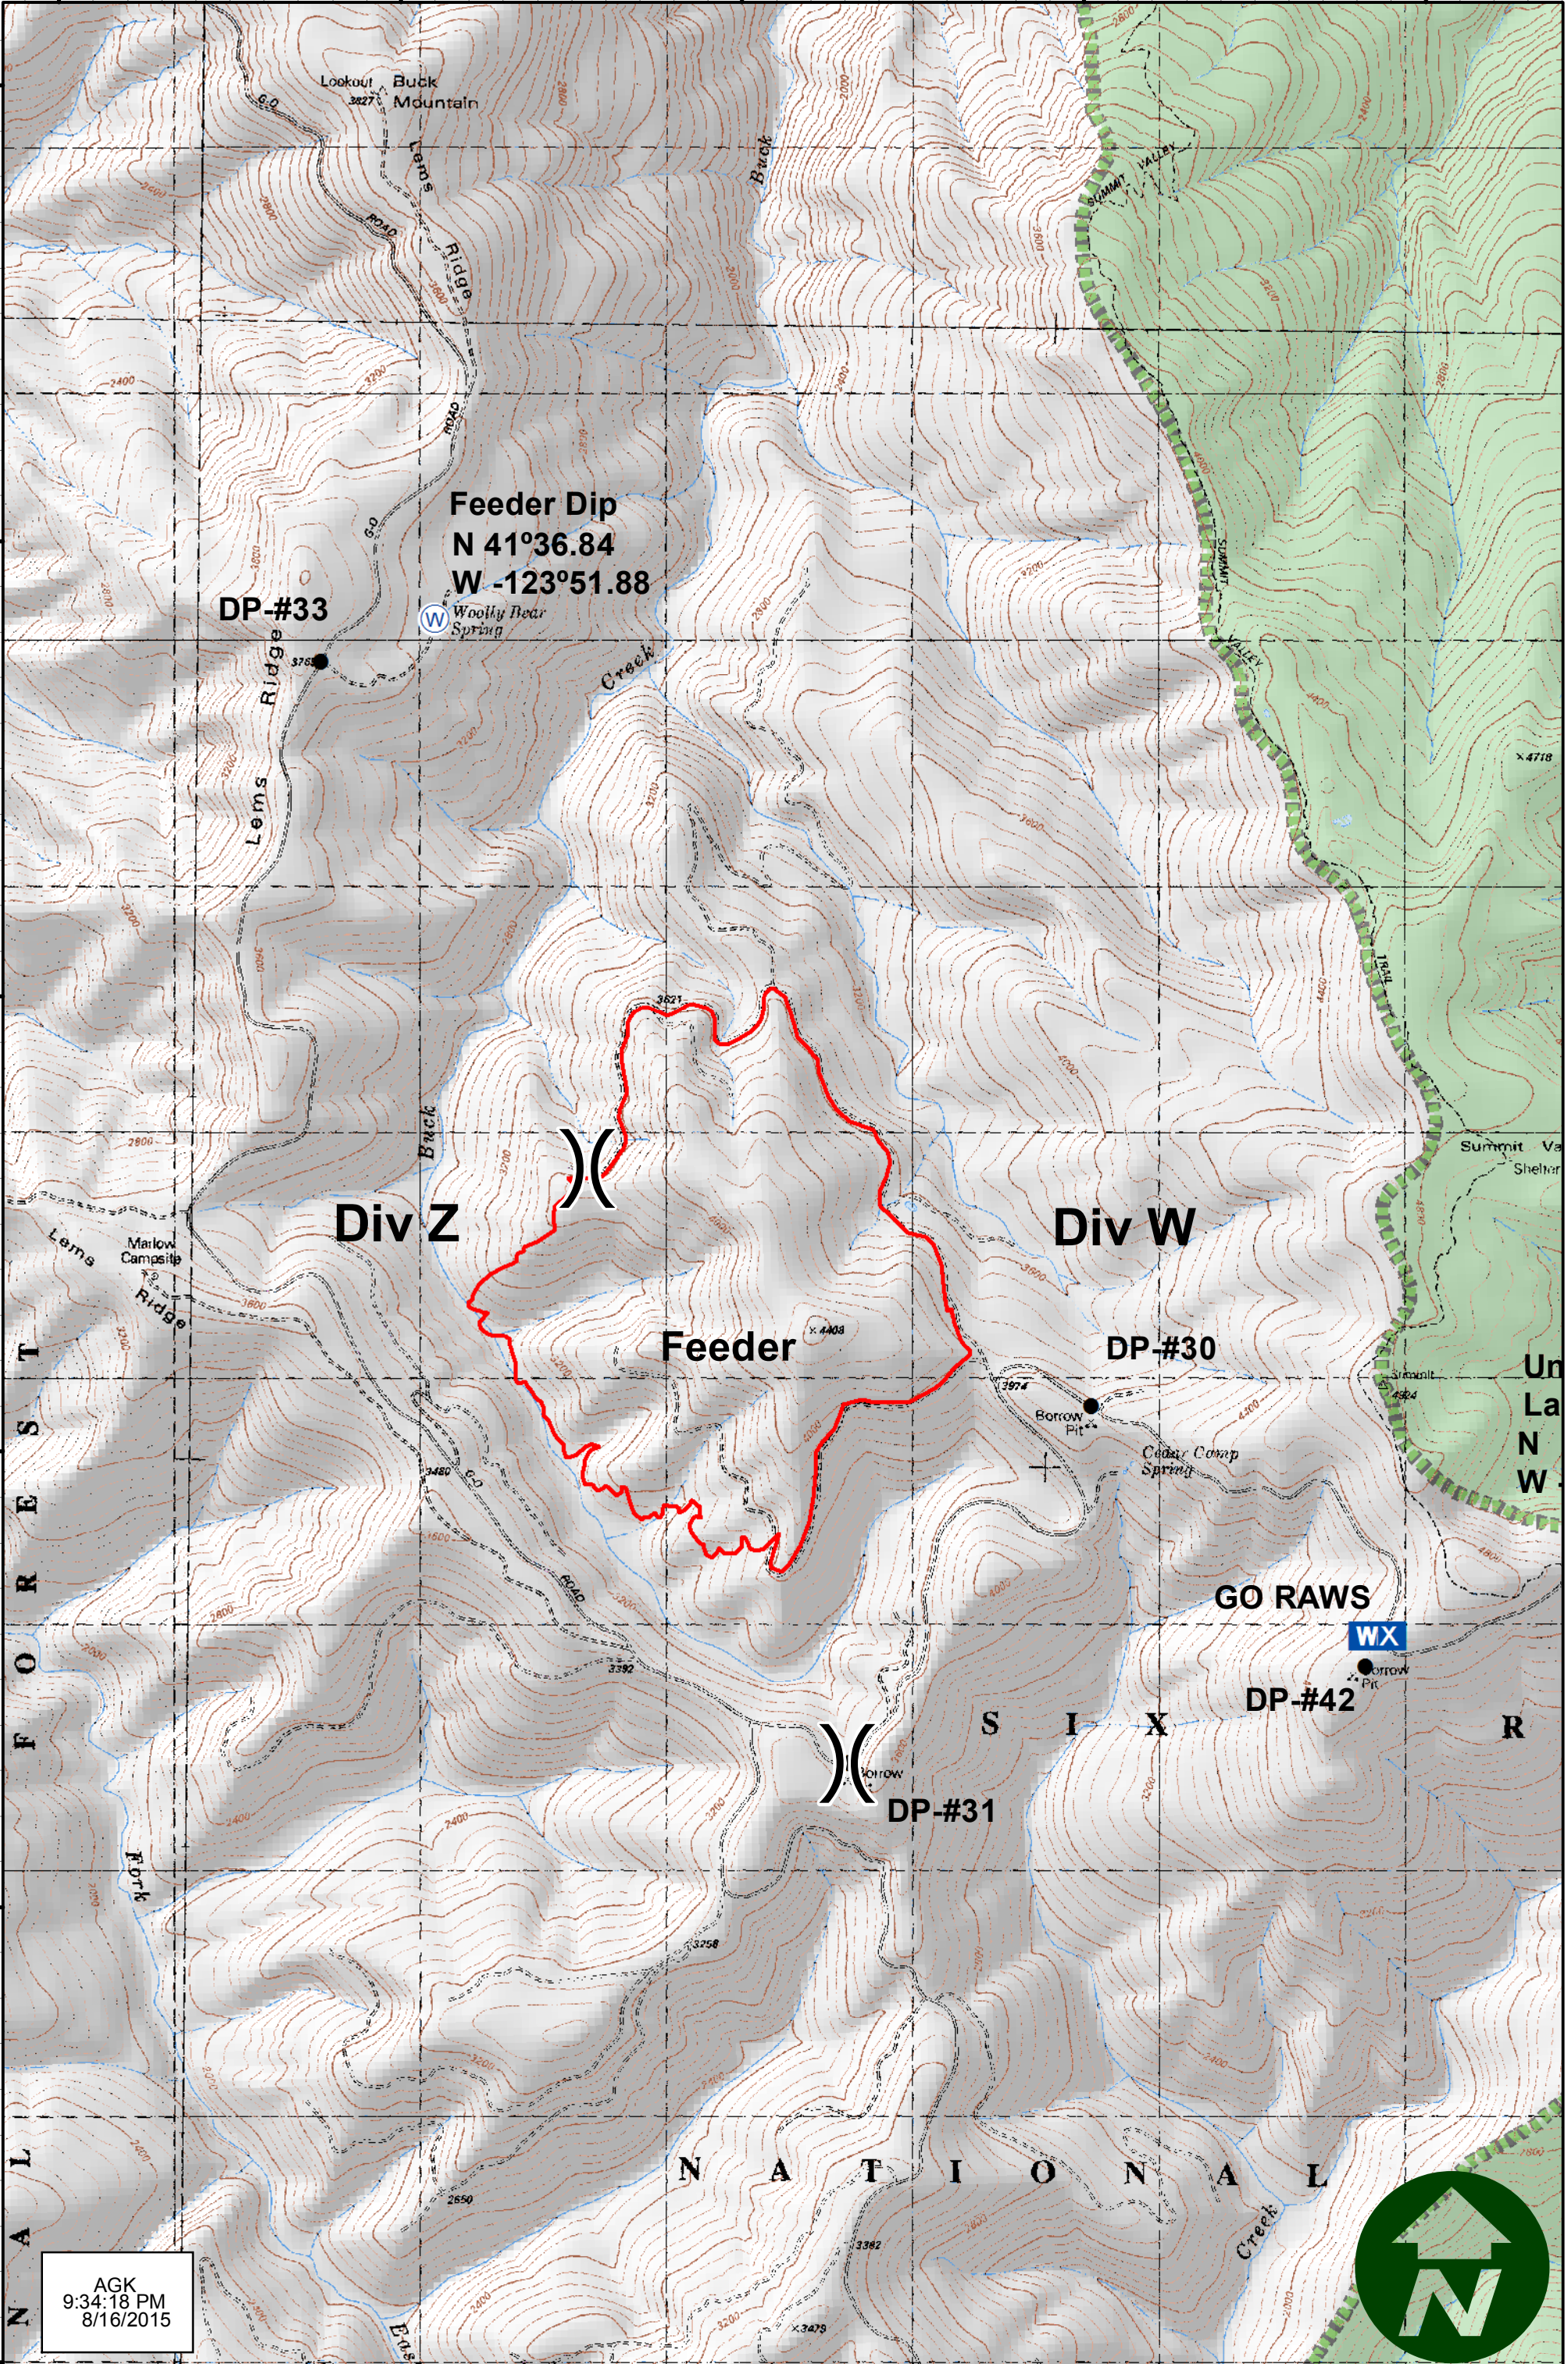

123°53'0"W 123°52'0"W 123°51'0"W 123°50'0"W 123°49'0"W

41°38'0"N
41°37'0"N
41°36'0"N
41°35'0"N
41°34'0"N
41°33'0"N

Feeder Dip
N 41°36.84
W -123°51.88

DP-#33

Div Z

Feeder

Div W

DP-#30

GO RAWS

DP-#42

DP-#31

AGK
9:34:18 PM
8/16/2015