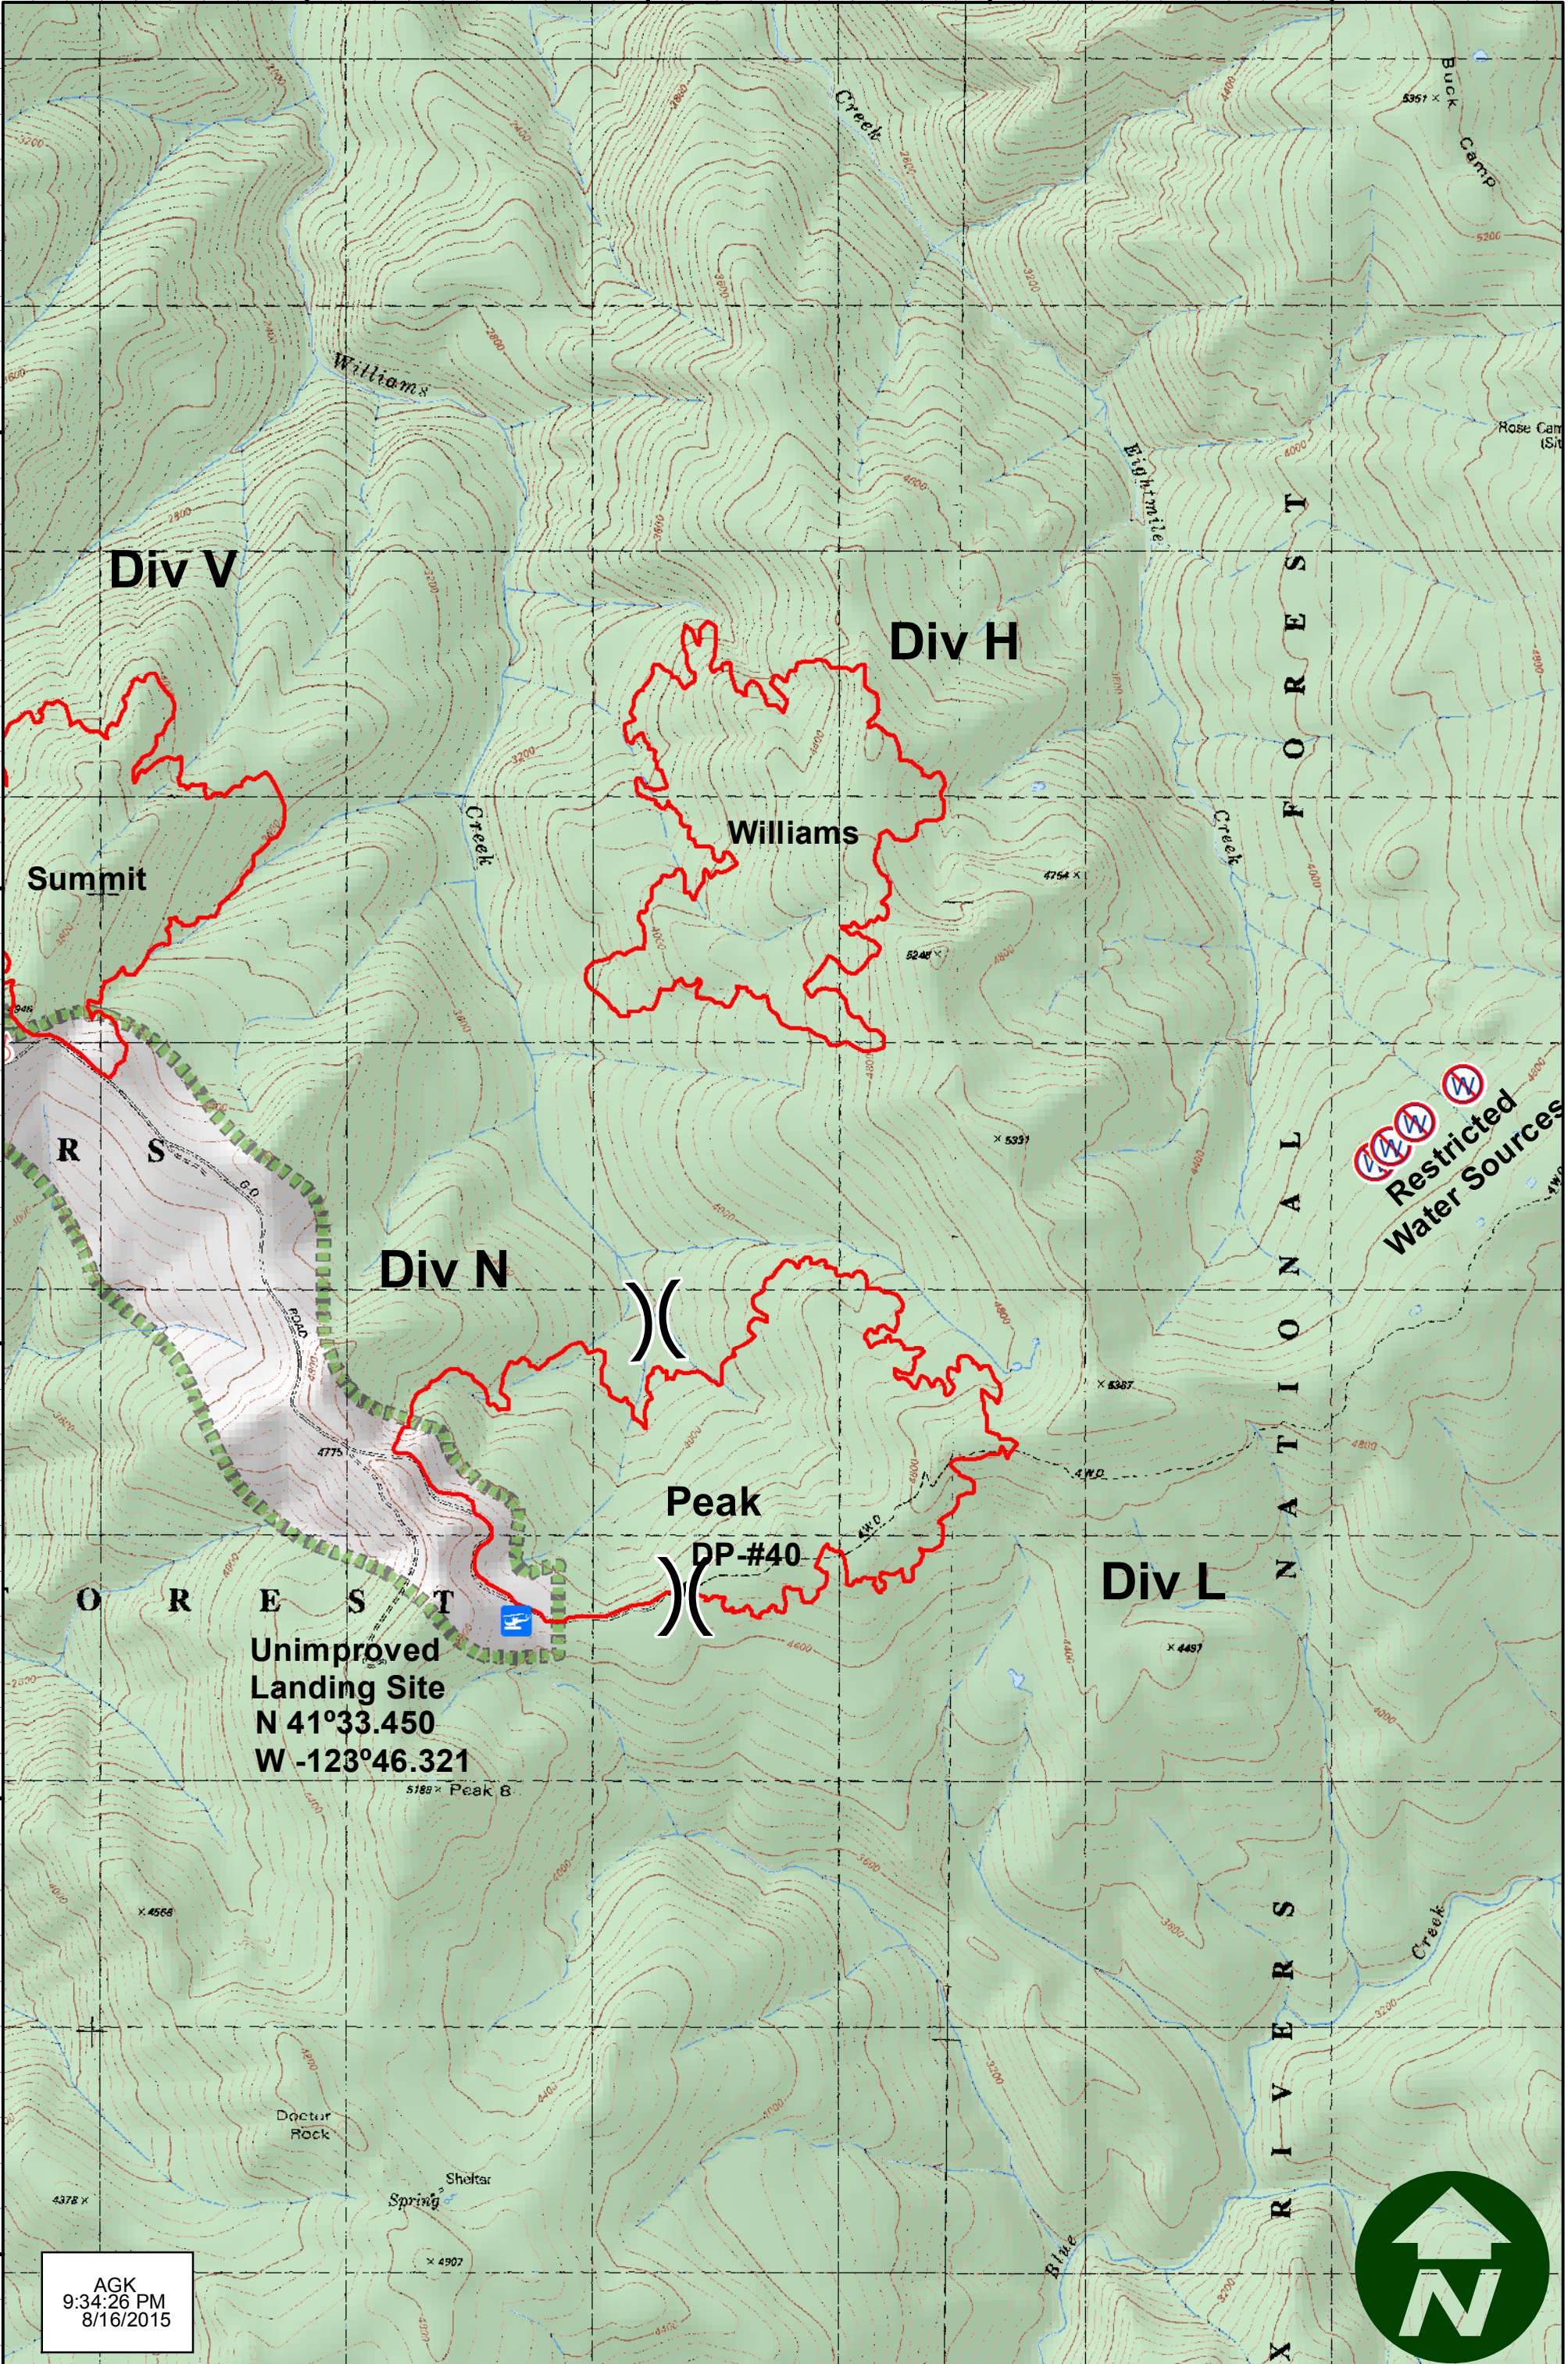

123°47'0"W

123°46'0"W

123°45'0"W

123°44'0"W

41°36'0"N

41°35'0"N

41°34'0"N

41°33'0"N

41°32'0"N

**Unimproved
Landing Site**
N 41°33.450
W -123°46.321

**Restricted
Water Sources**

AGK
9:34:26 PM
8/16/2015