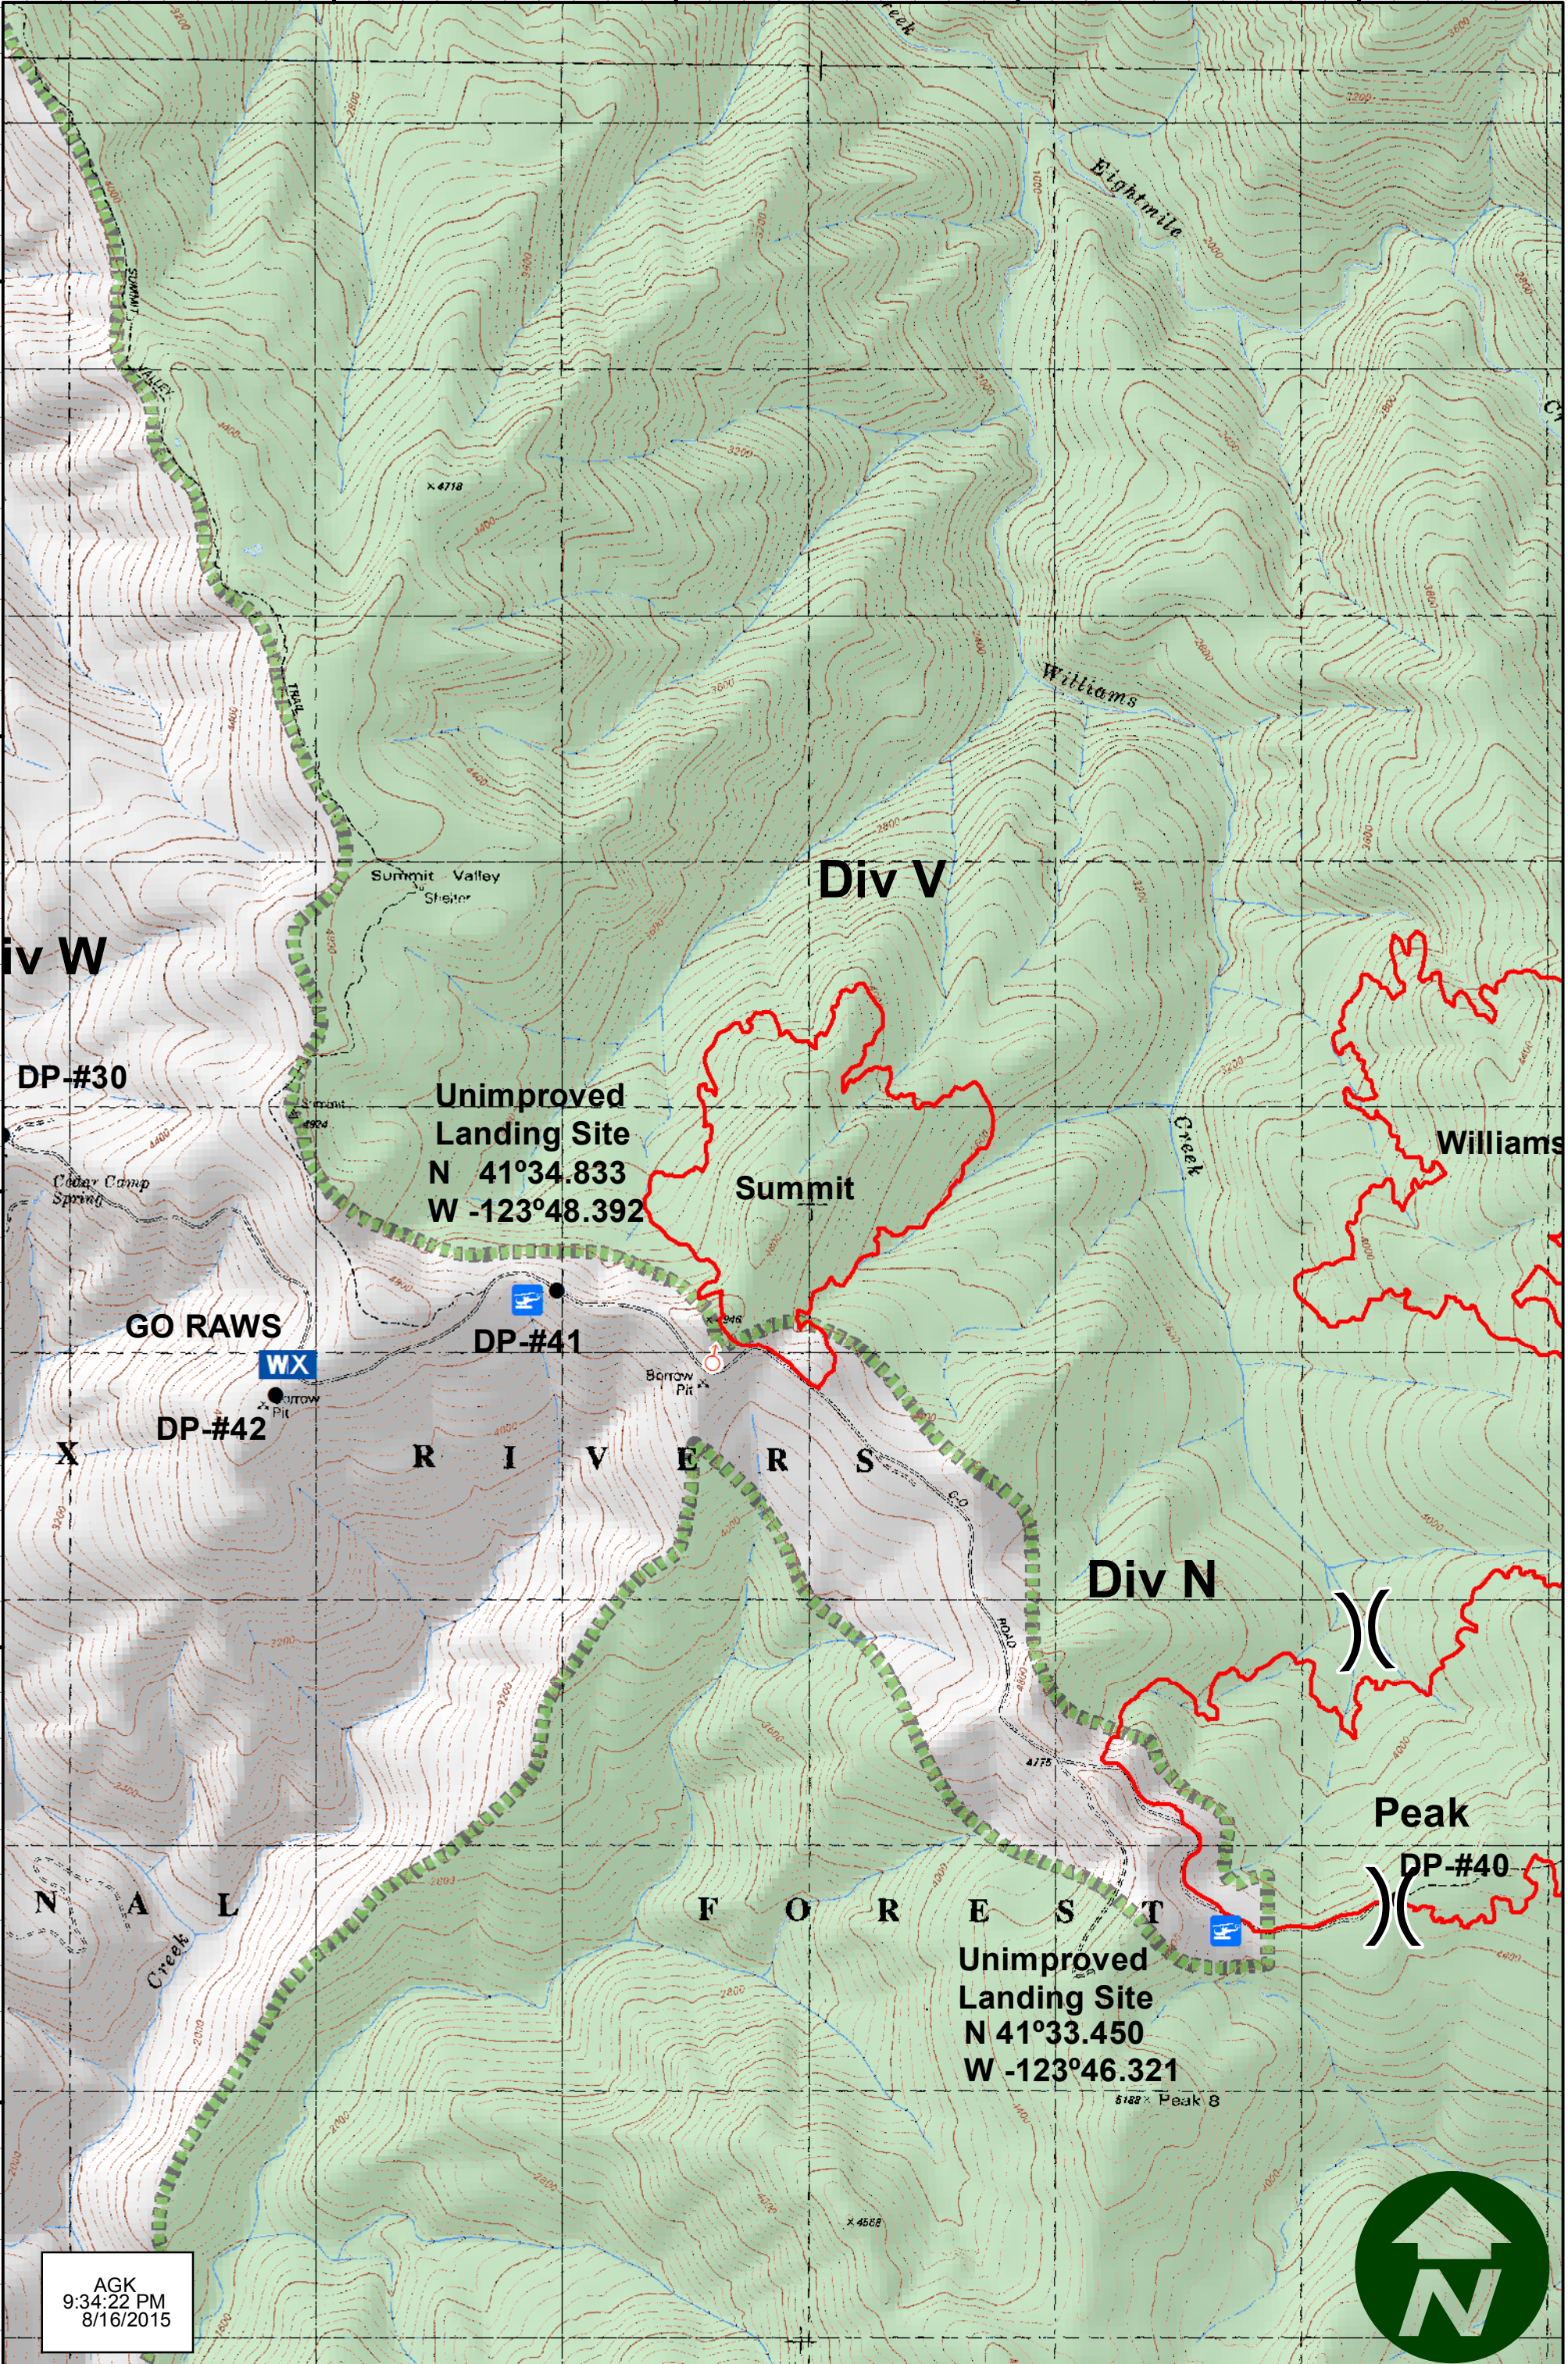

123°49'0"W

123°48'0"W

123°47'0"W

123°46'0"W

41°37'0"N

41°36'0"N

41°35'0"N

41°34'0"N

41°33'0"N

**Unimproved
Landing Site**
N 41°34.833
W -123°48.392

Summit

GO RAWS

WX

DP-#42

DP-#41

Borrow Pit

N A L F O R E S T

Div N

Peak

DP-#40

**Unimproved
Landing Site**
N 41°33.450
W -123°46.321

5188 x Peak 8

AGK
9:34:22 PM
8/16/2015