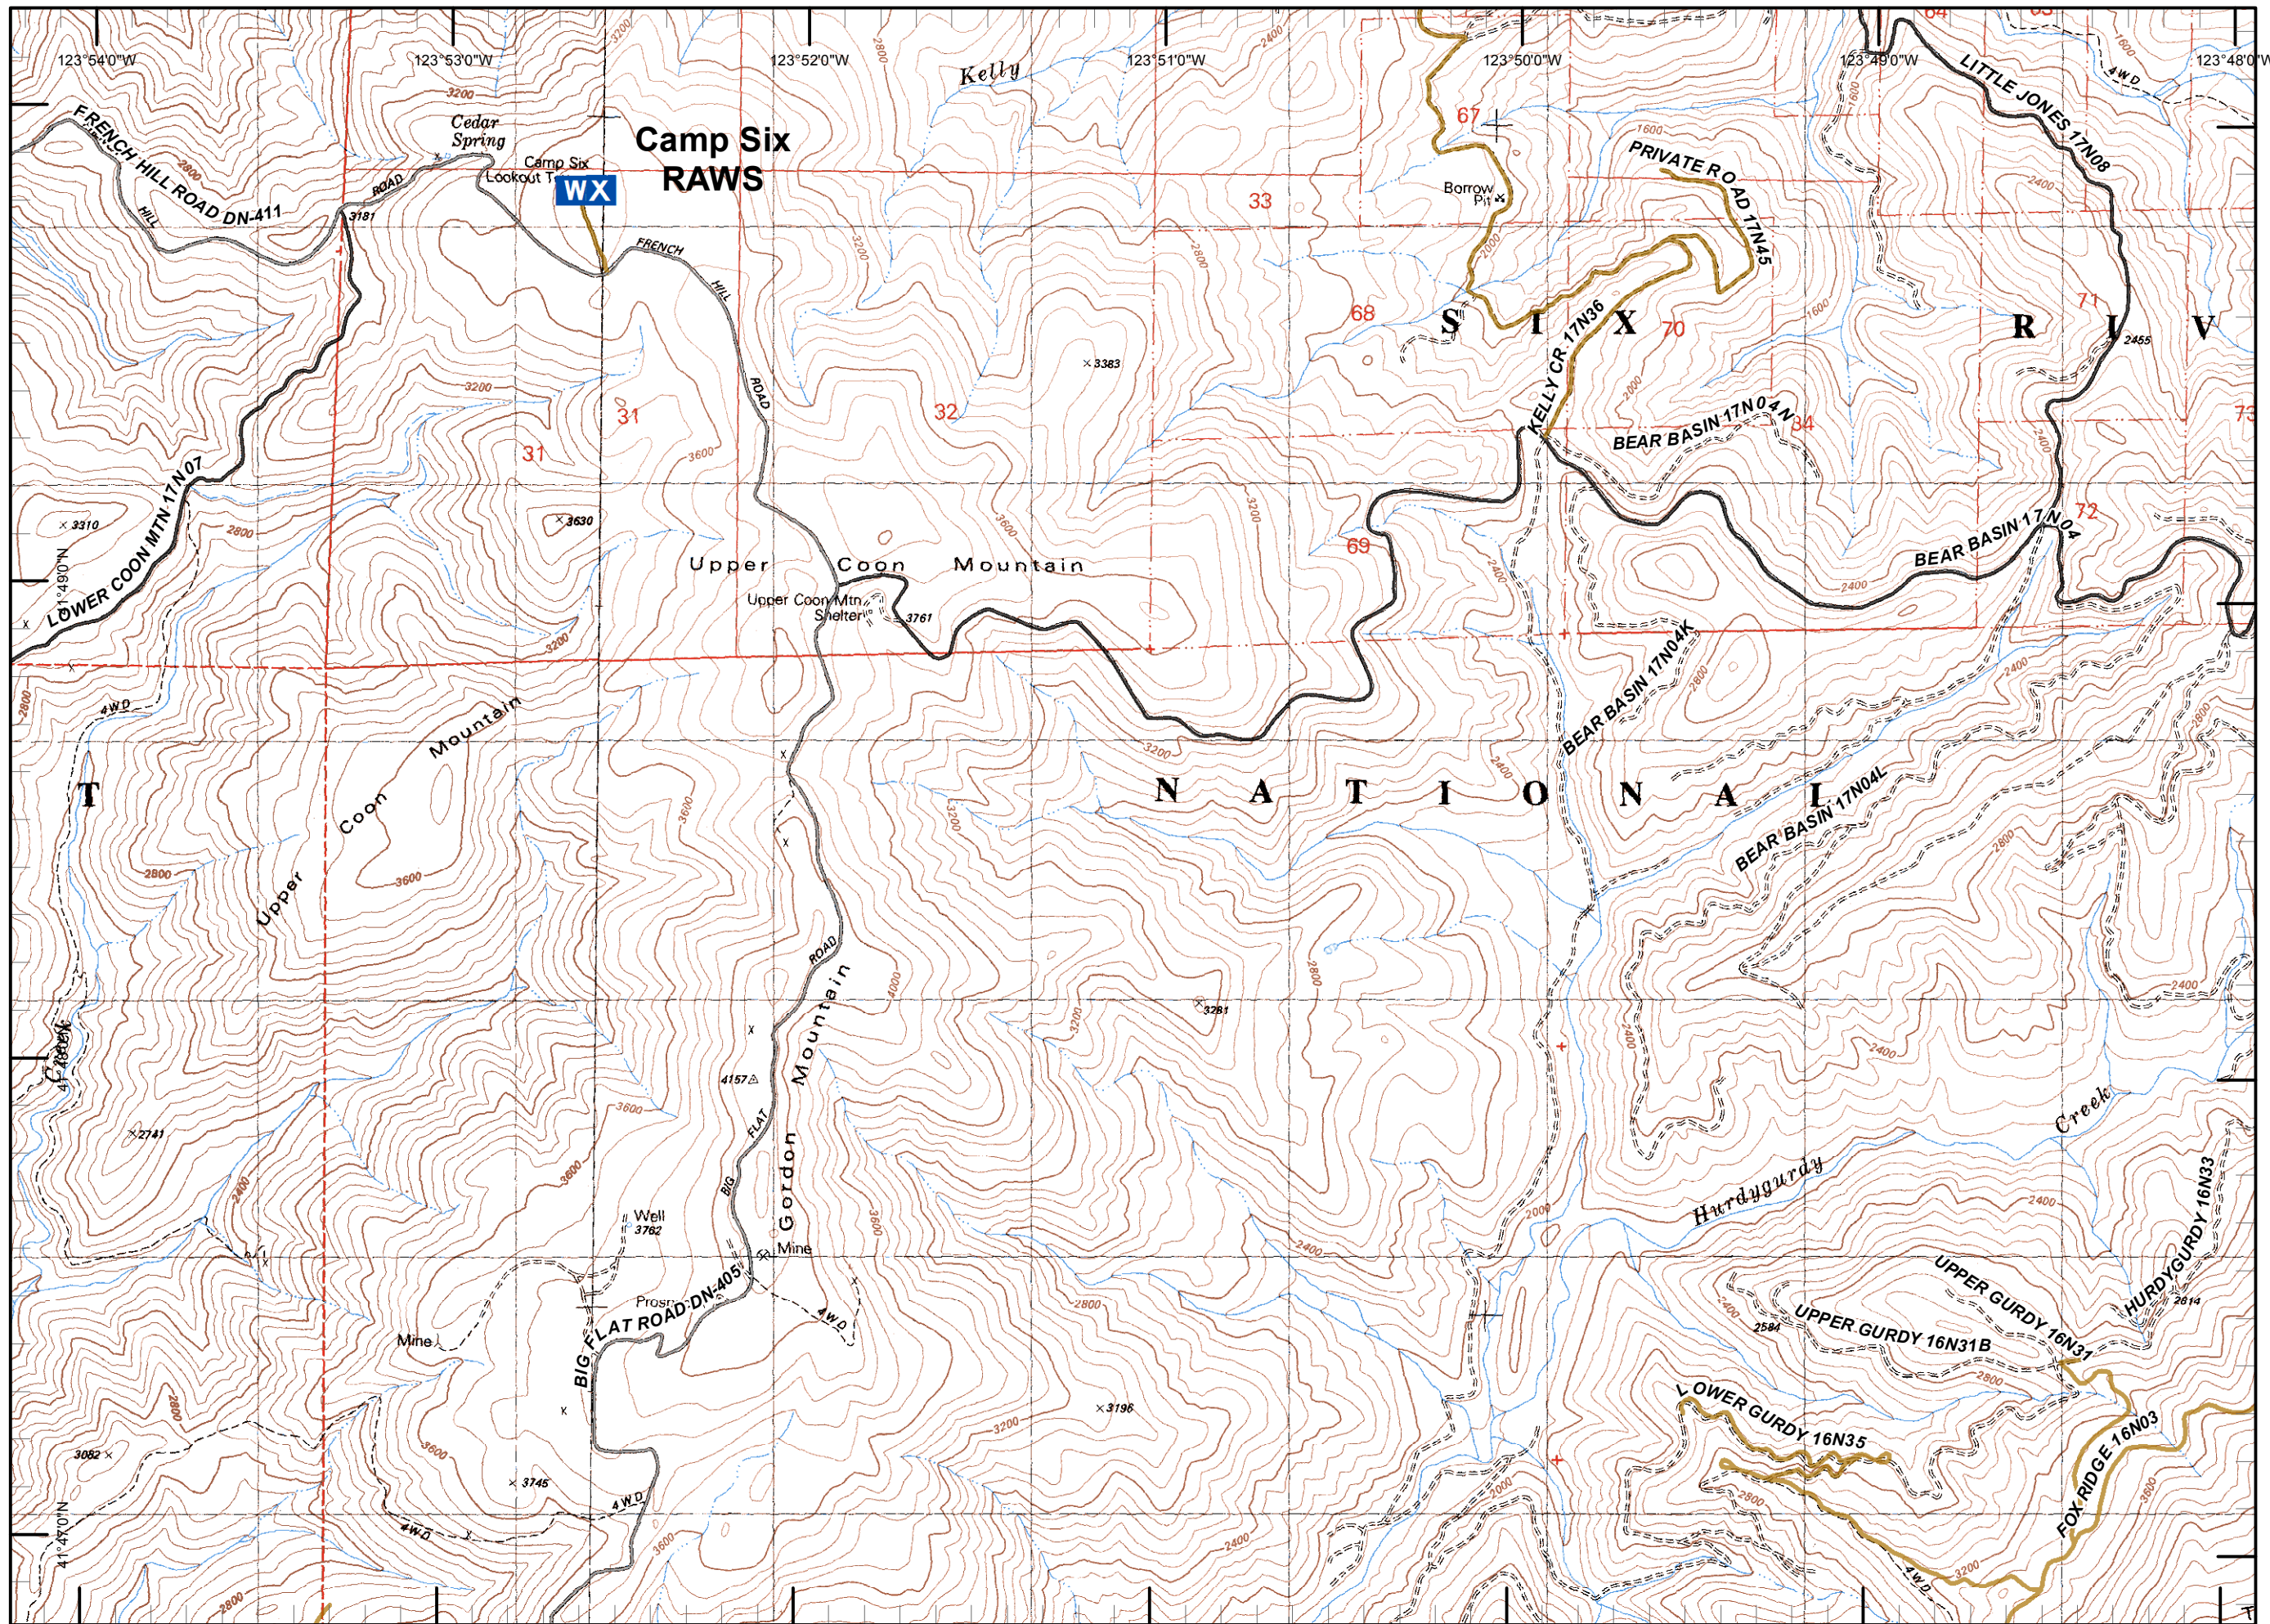

Legend

- Division
- Branch
- Drop Point
- Fire Origin
- Spot Fire
- Helispot
- Staging Area
- Water Source
- Restricted Water Source
- RAWS
- Incident Base
- Camp
- Incident Command Post
- Repeater
- Safety Zone
- Fire Location
- Unimproved Landing Site
- Uncontrolled Fire Edge
- Completed Dozer Line
- Completed Line
- Hand Line
- Road as Completed Line
- Siskiyou Wilderness
- Forest Boundary
- Bear Basin Butte Botanical Area