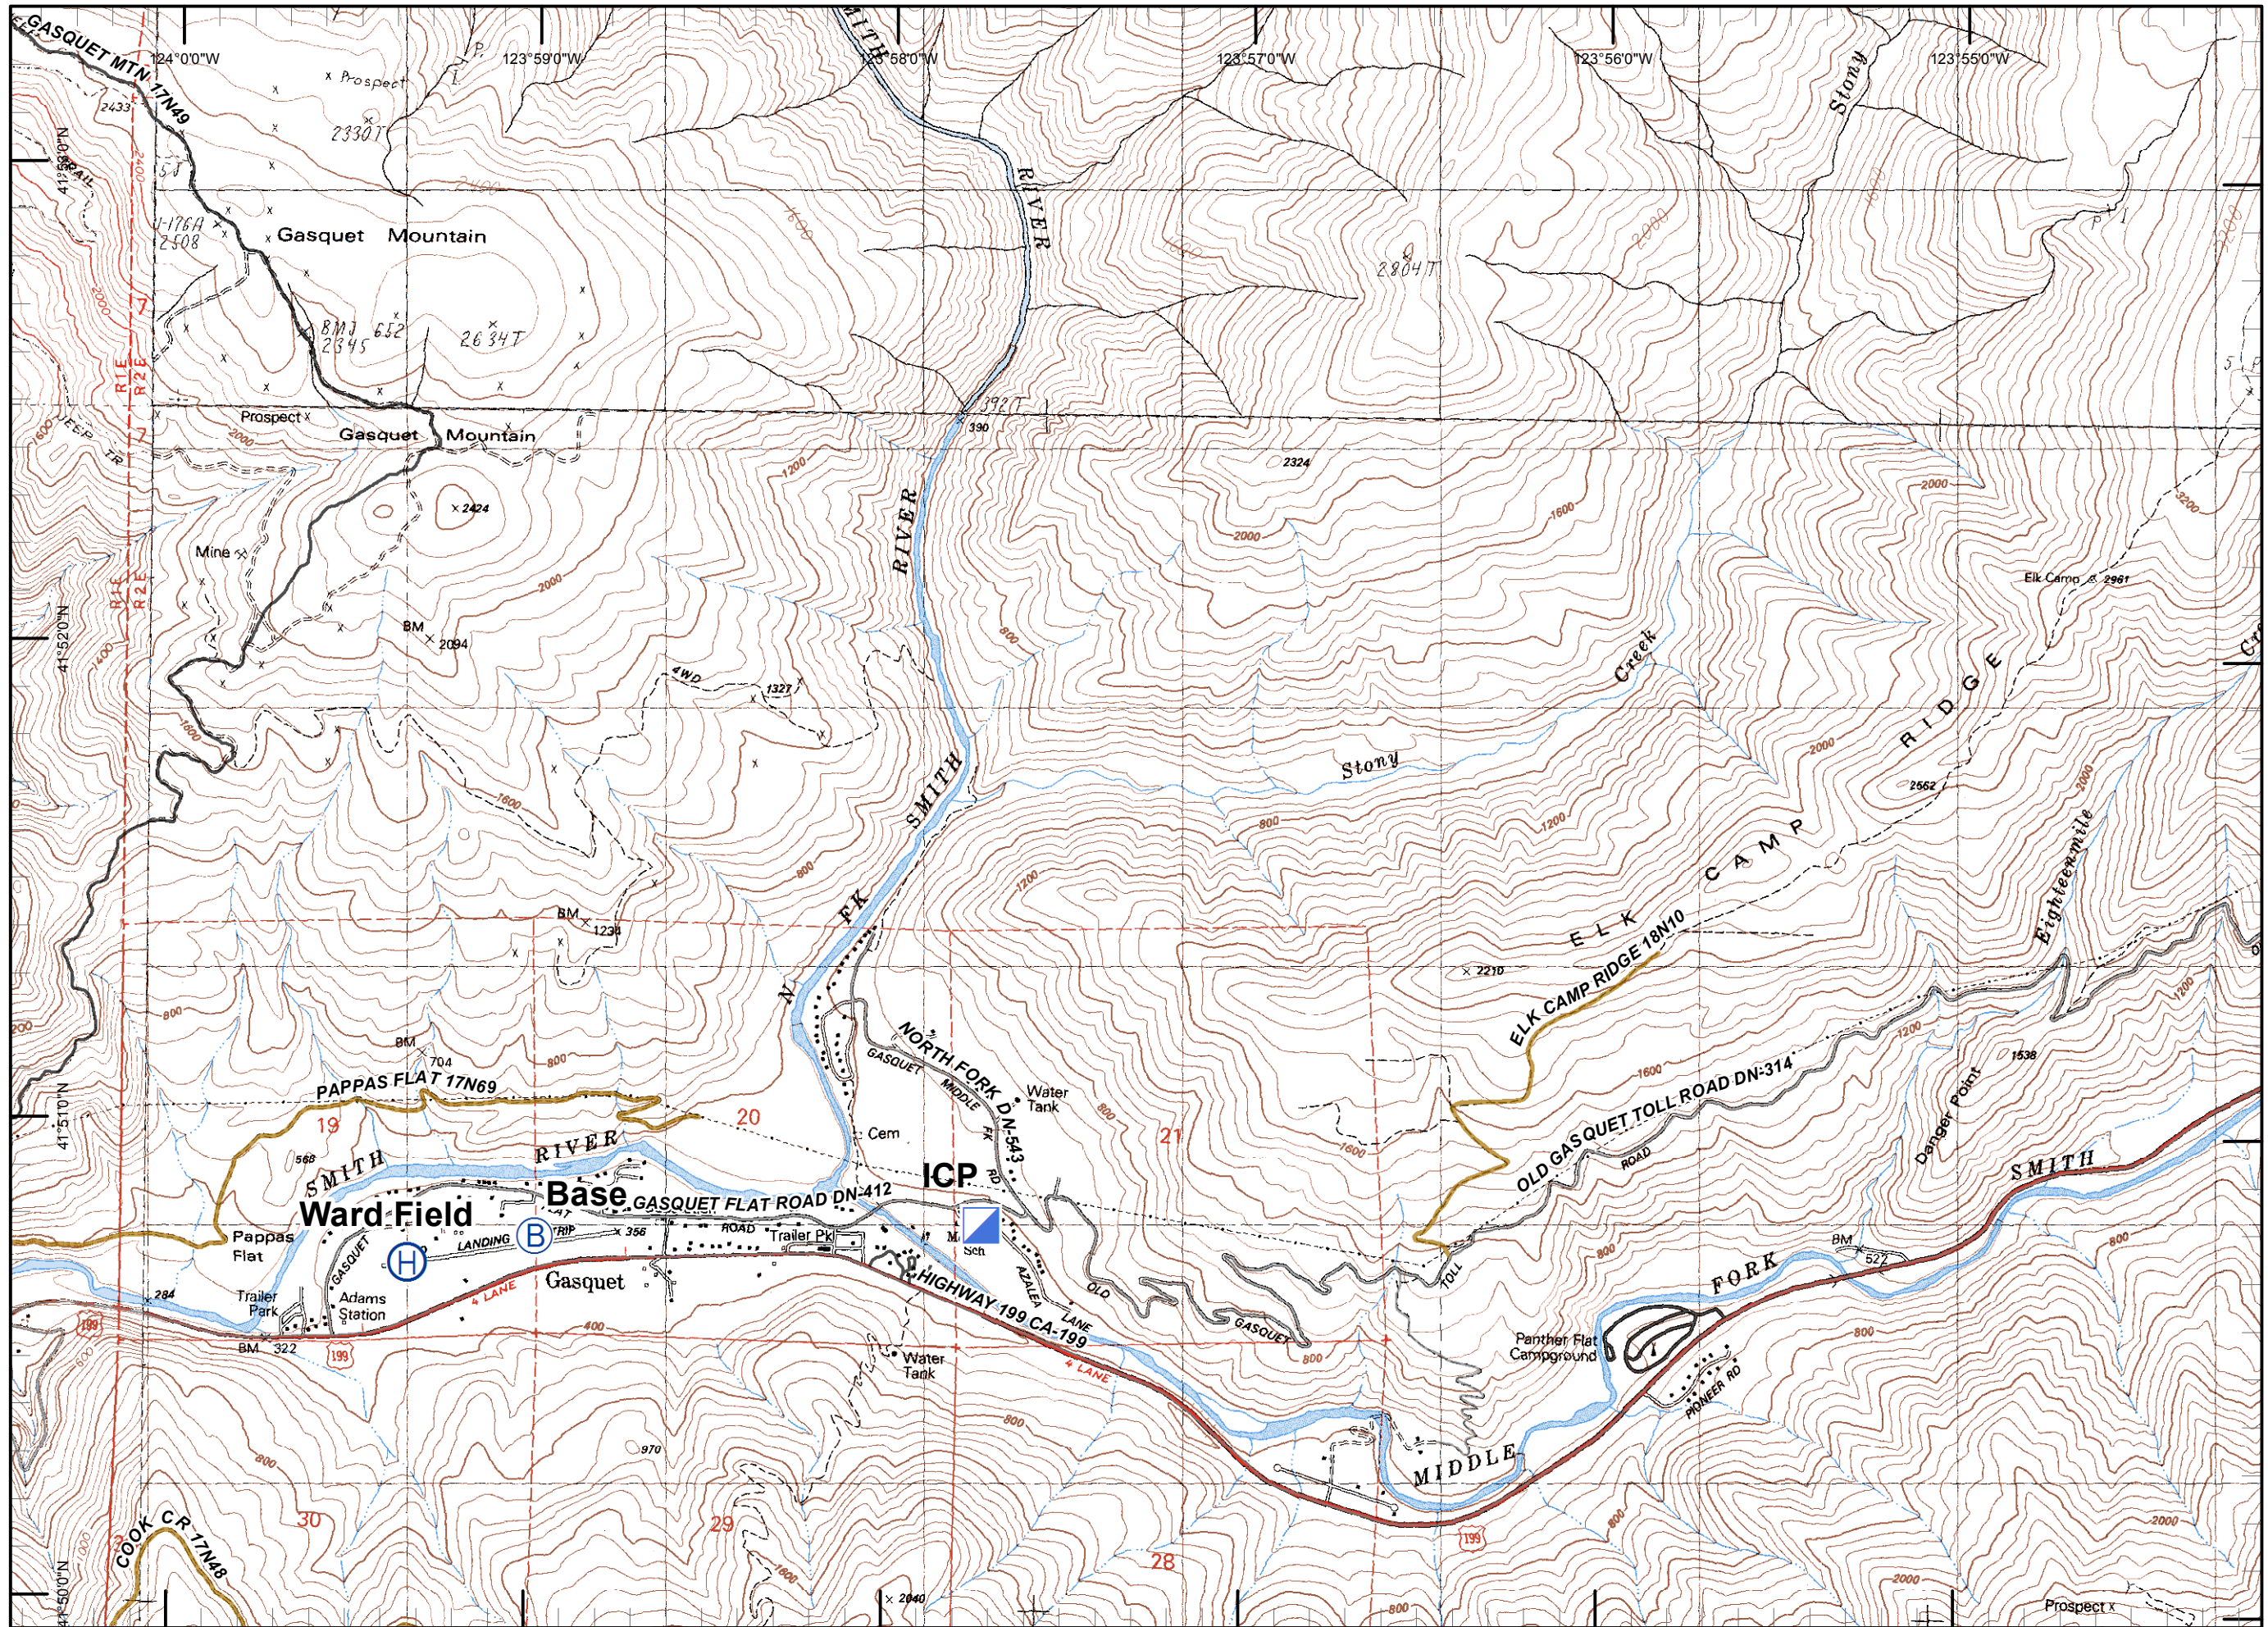

Legend

- Division
- Branch
- Drop Point
- Fire Origin
- Spot Fire
- Helispot
- Staging Area
- Water Source
- Restricted Water Source
- RAWS
- Incident Base
- Camp
- Incident Command Post
- Repeater
- Safety Zone
- Fire Location
- Unimproved Landing Site
- Uncontrolled Fire Edge
- Completed Dozer Line
- Completed Line
- Hand Line
- Road as Completed Line
- Siskiyou Wilderness
- Forest Boundary
- Bear Basin Butte Botanical Area