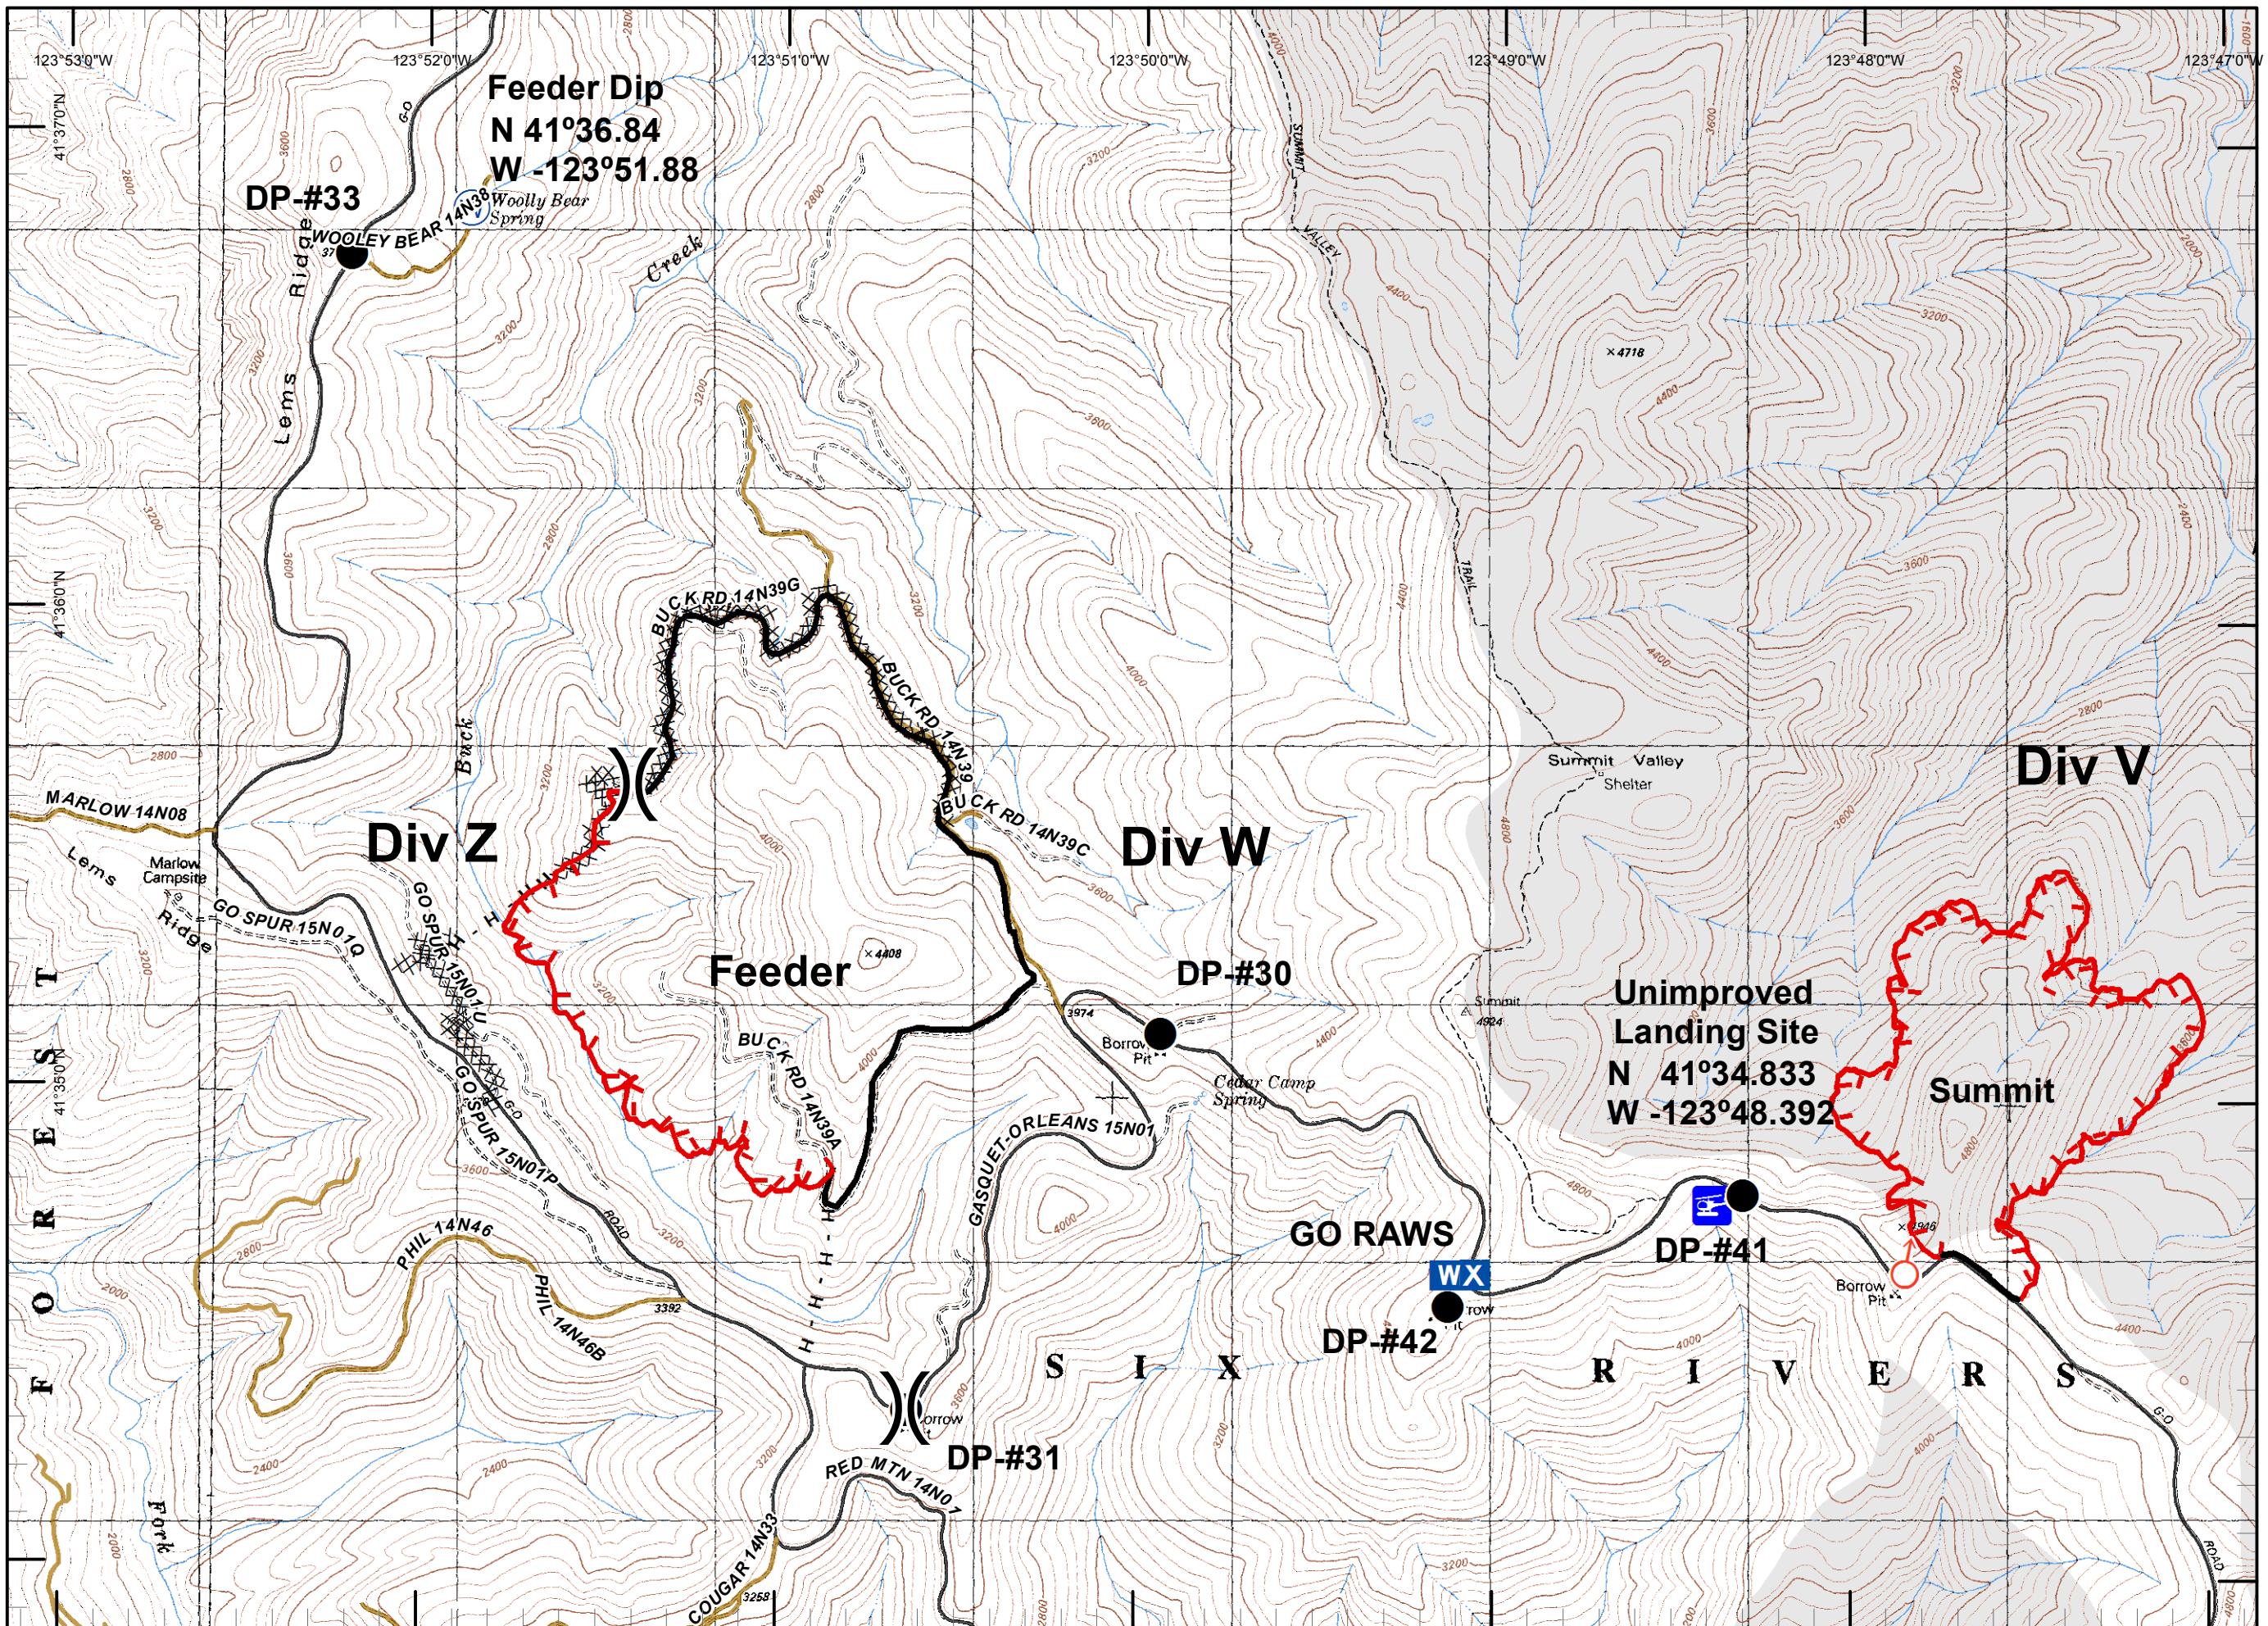

A.S.
8/16/2015
10:21:06 PM