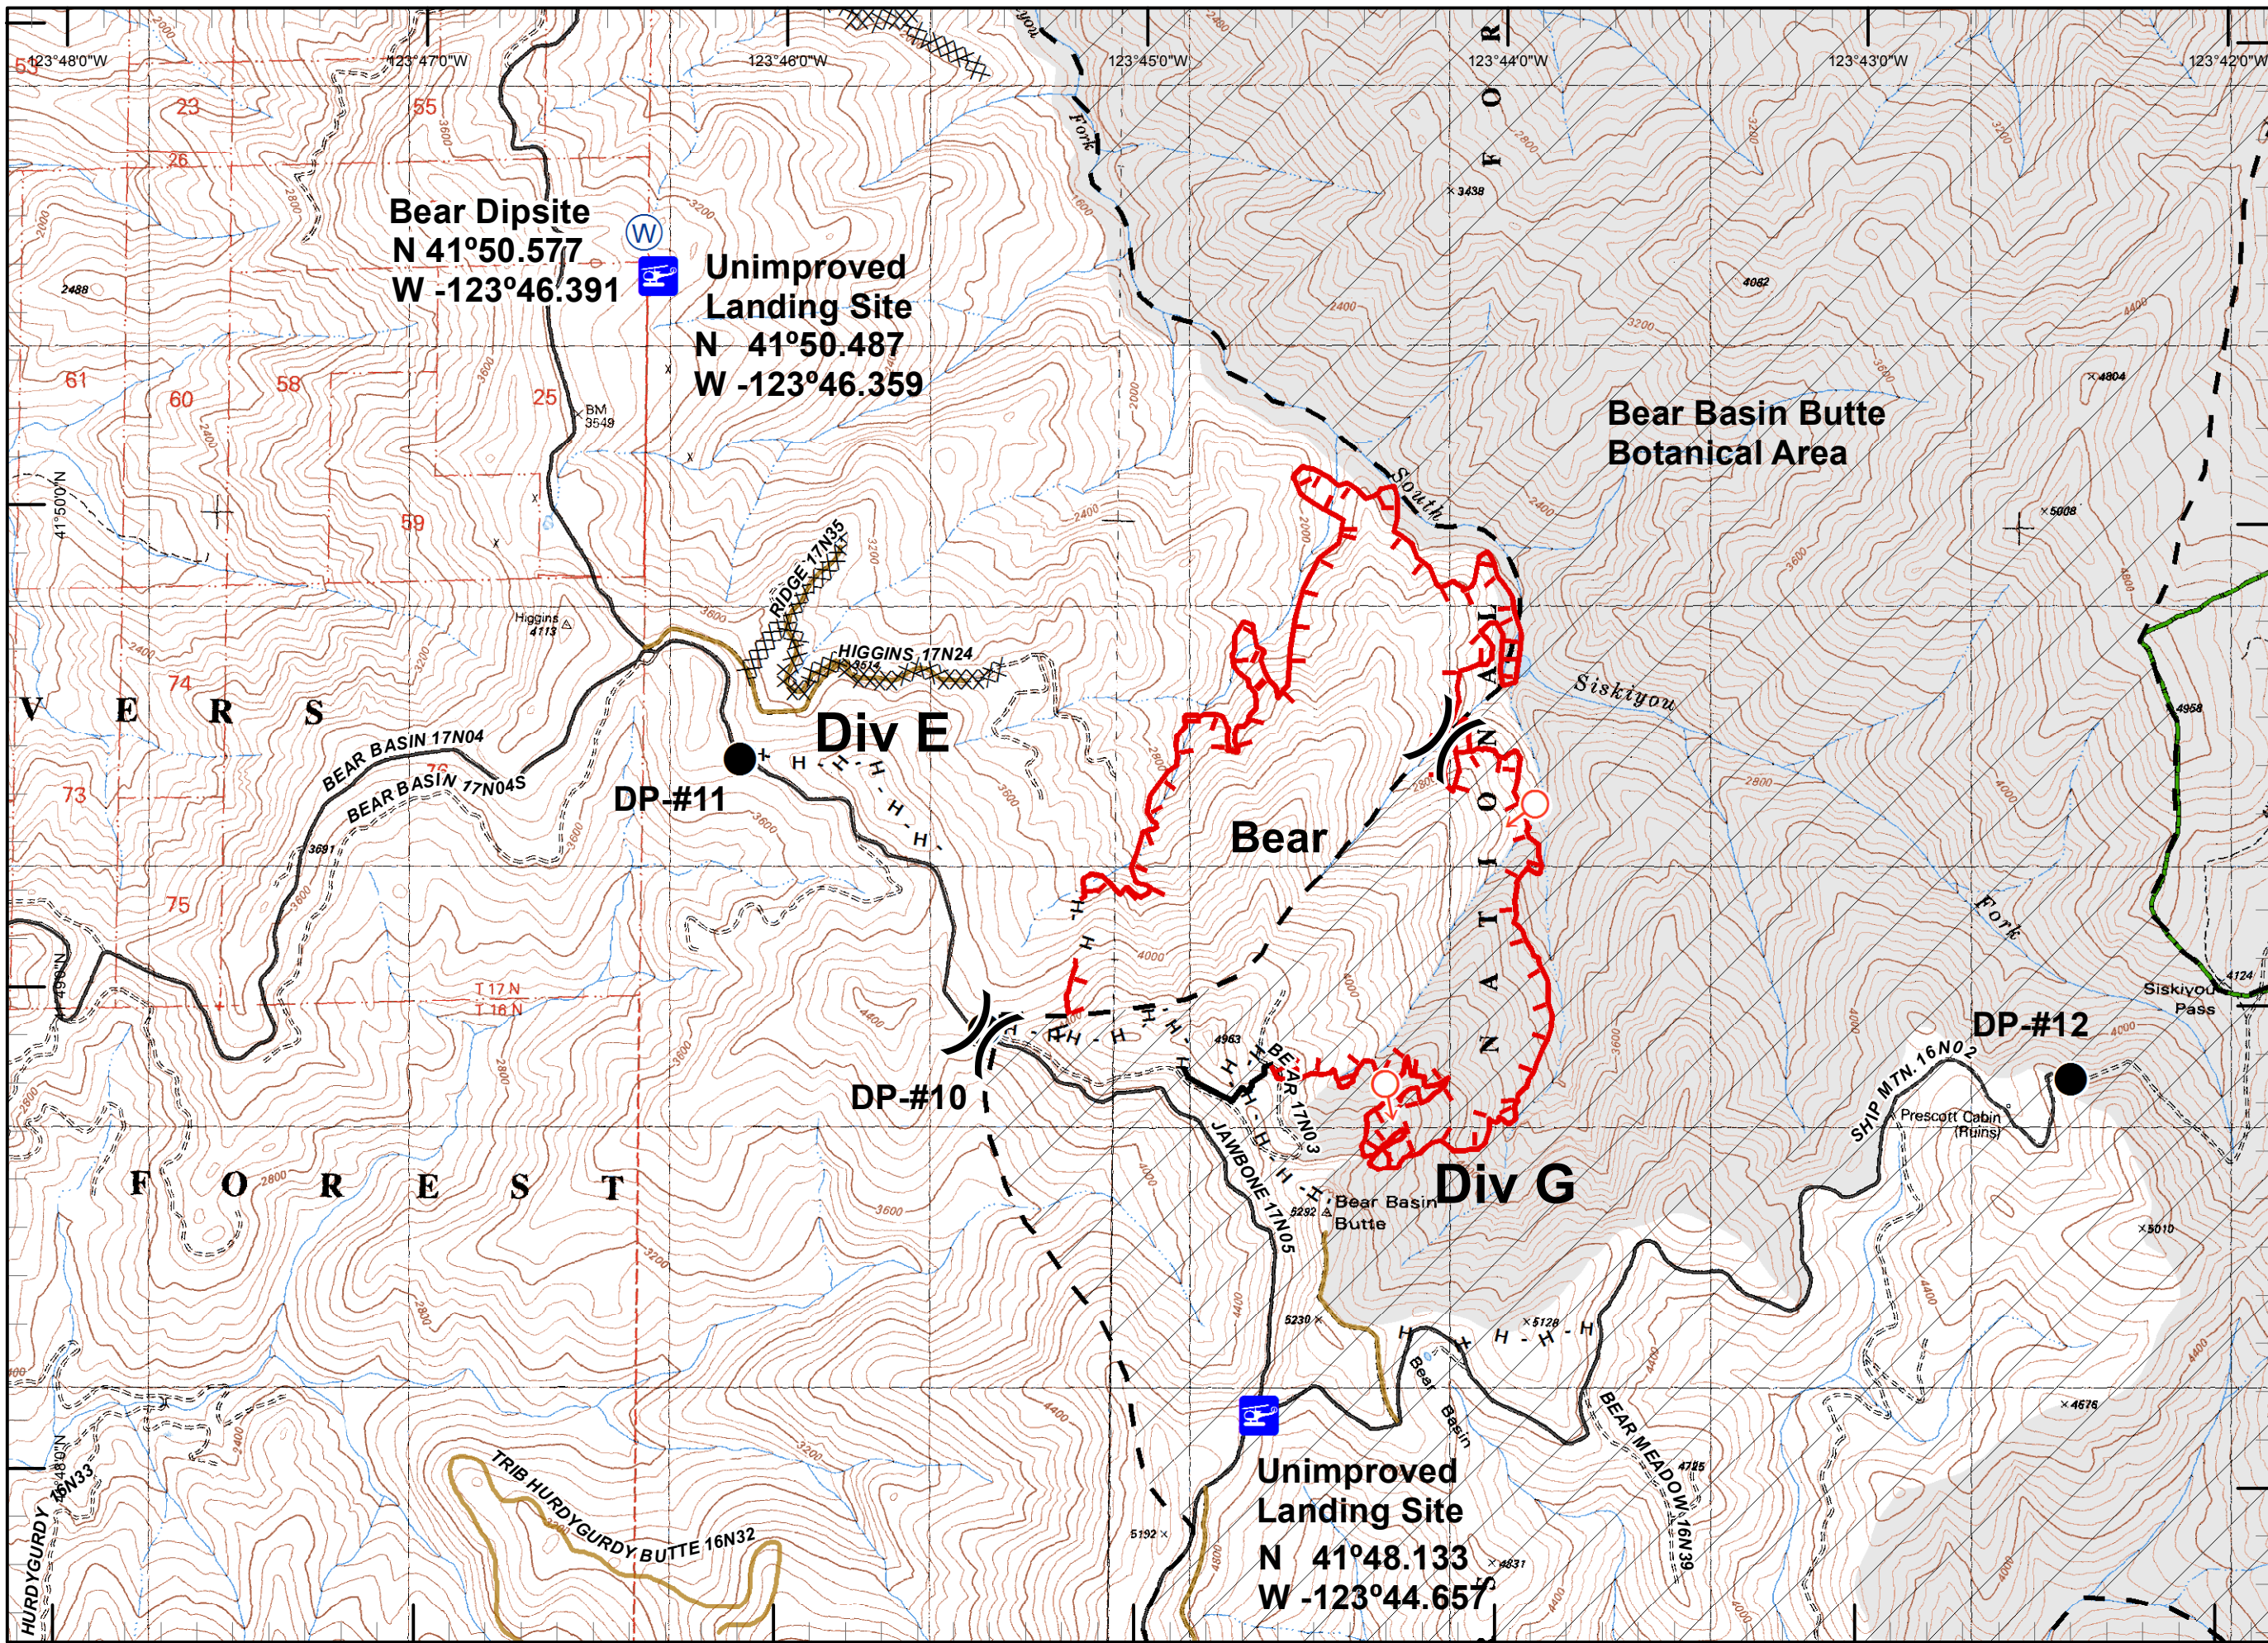

A.S.
8/16/2015
10:20:19 PM