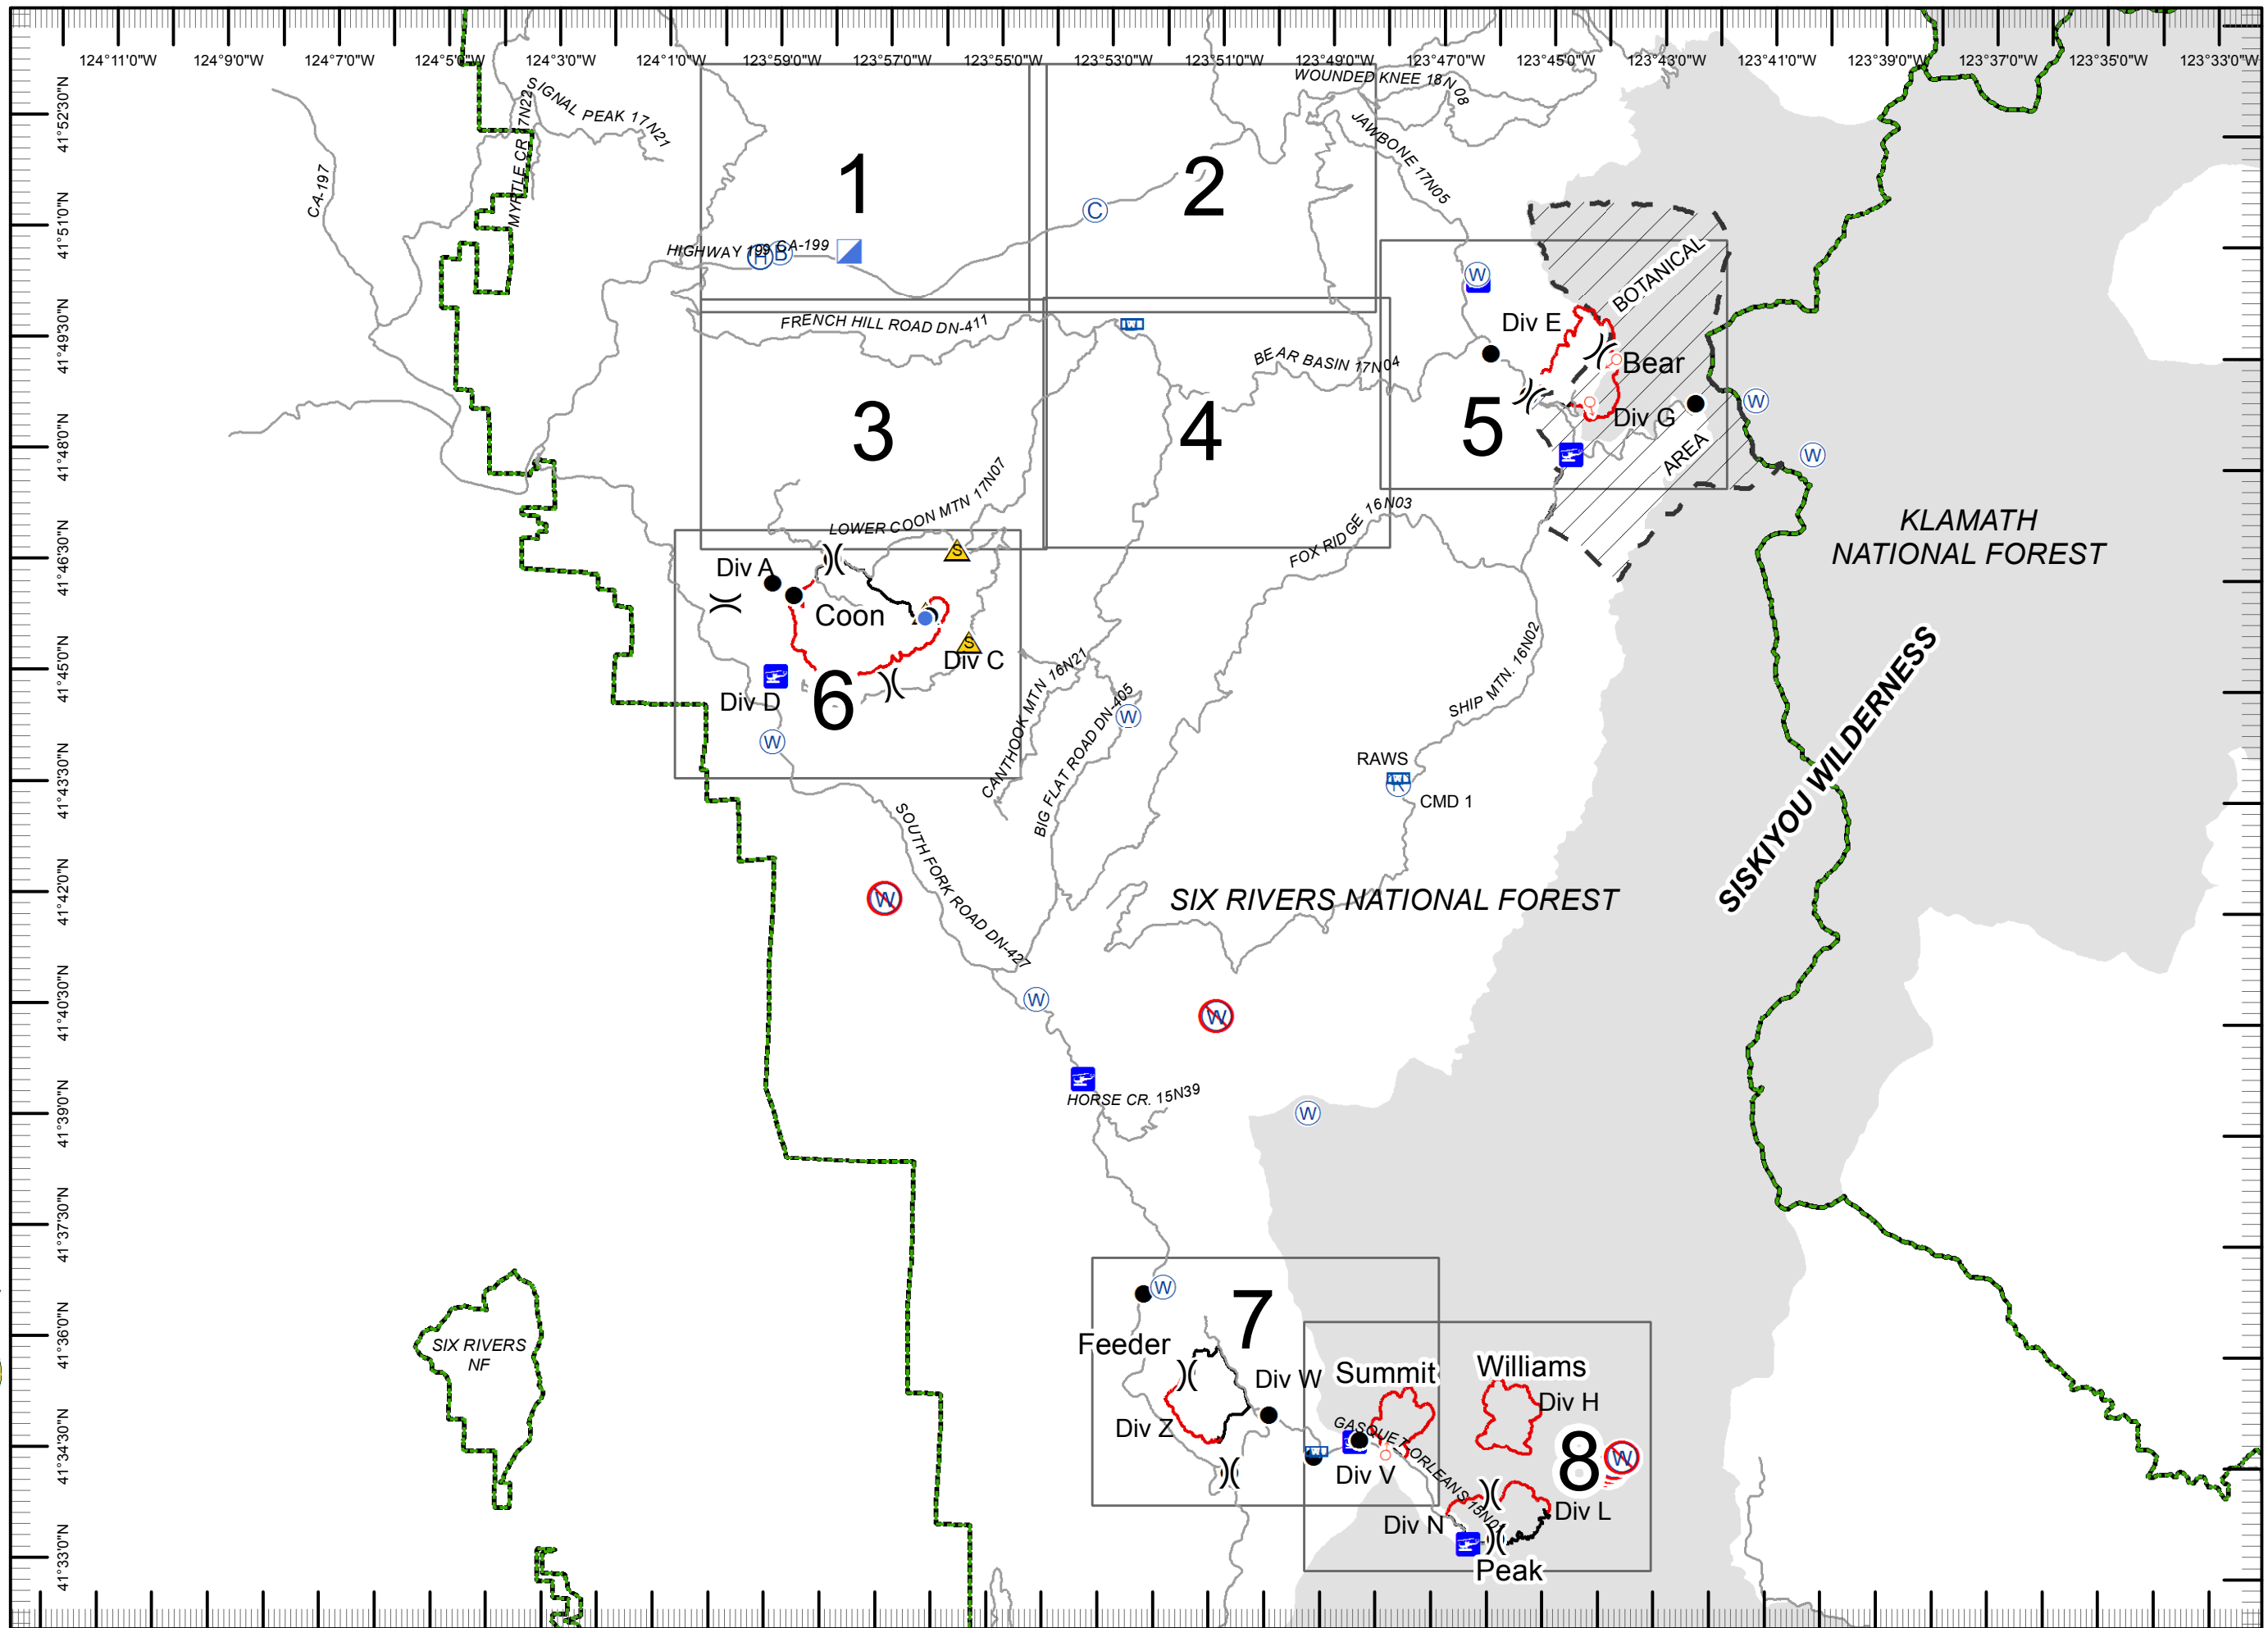

Legend

- Division
- Branch
- Drop Point
- Fire Origin
- Spot Fire
- Helispot
- Staging Area
- Water Source
- Restricted Water Source
- RAWS
- Incident Base
- Camp
- Incident Command Post
- Repeater
- Safety Zone
- Fire Location
- Unimproved Landing Site
- Uncontrolled Fire Edge
- Completed Dozer Line
- Completed Line
- H - H - Hand Line
- R - R - Road as Completed Line
- Siskiyou Wilderness
- Forest Boundary
- Bear Basin Butte
- Botanical Area

Legend

- Division
- Branch
- Drop Point
- Fire Origin
- Spot Fire
- Helispot
- Staging Area
- Water Source
- Restricted Water Source
- RAWS
- Incident Base
- Camp
- Incident Command Post
- Repeater
- Safety Zone
- Fire Location
- Unimproved Landing Site
- Uncontrolled Fire Edge
- Completed Dozer Line
- Completed Line
- Hand Line
- Road as Completed Line
- Siskiyou Wilderness
- Forest Boundary
- Bear Basin Butte Botanical Area

Legend

- Division
- Branch
- Drop Point
- Fire Origin
- Spot Fire
- Helispot
- Staging Area
- Water Source
- Restricted Water Source
- RAWS
- Incident Base
- Camp
- Incident Command Post
- Repeater
- Safety Zone
- Fire Location
- Unimproved Landing Site
- Uncontrolled Fire Edge
- Completed Dozer Line
- Completed Line
- H - H - Hand Line
- R - R - Road as Completed Line
- Siskiyou Wilderness
- Forest Boundary
- Bear Basin Butte Botanical Area