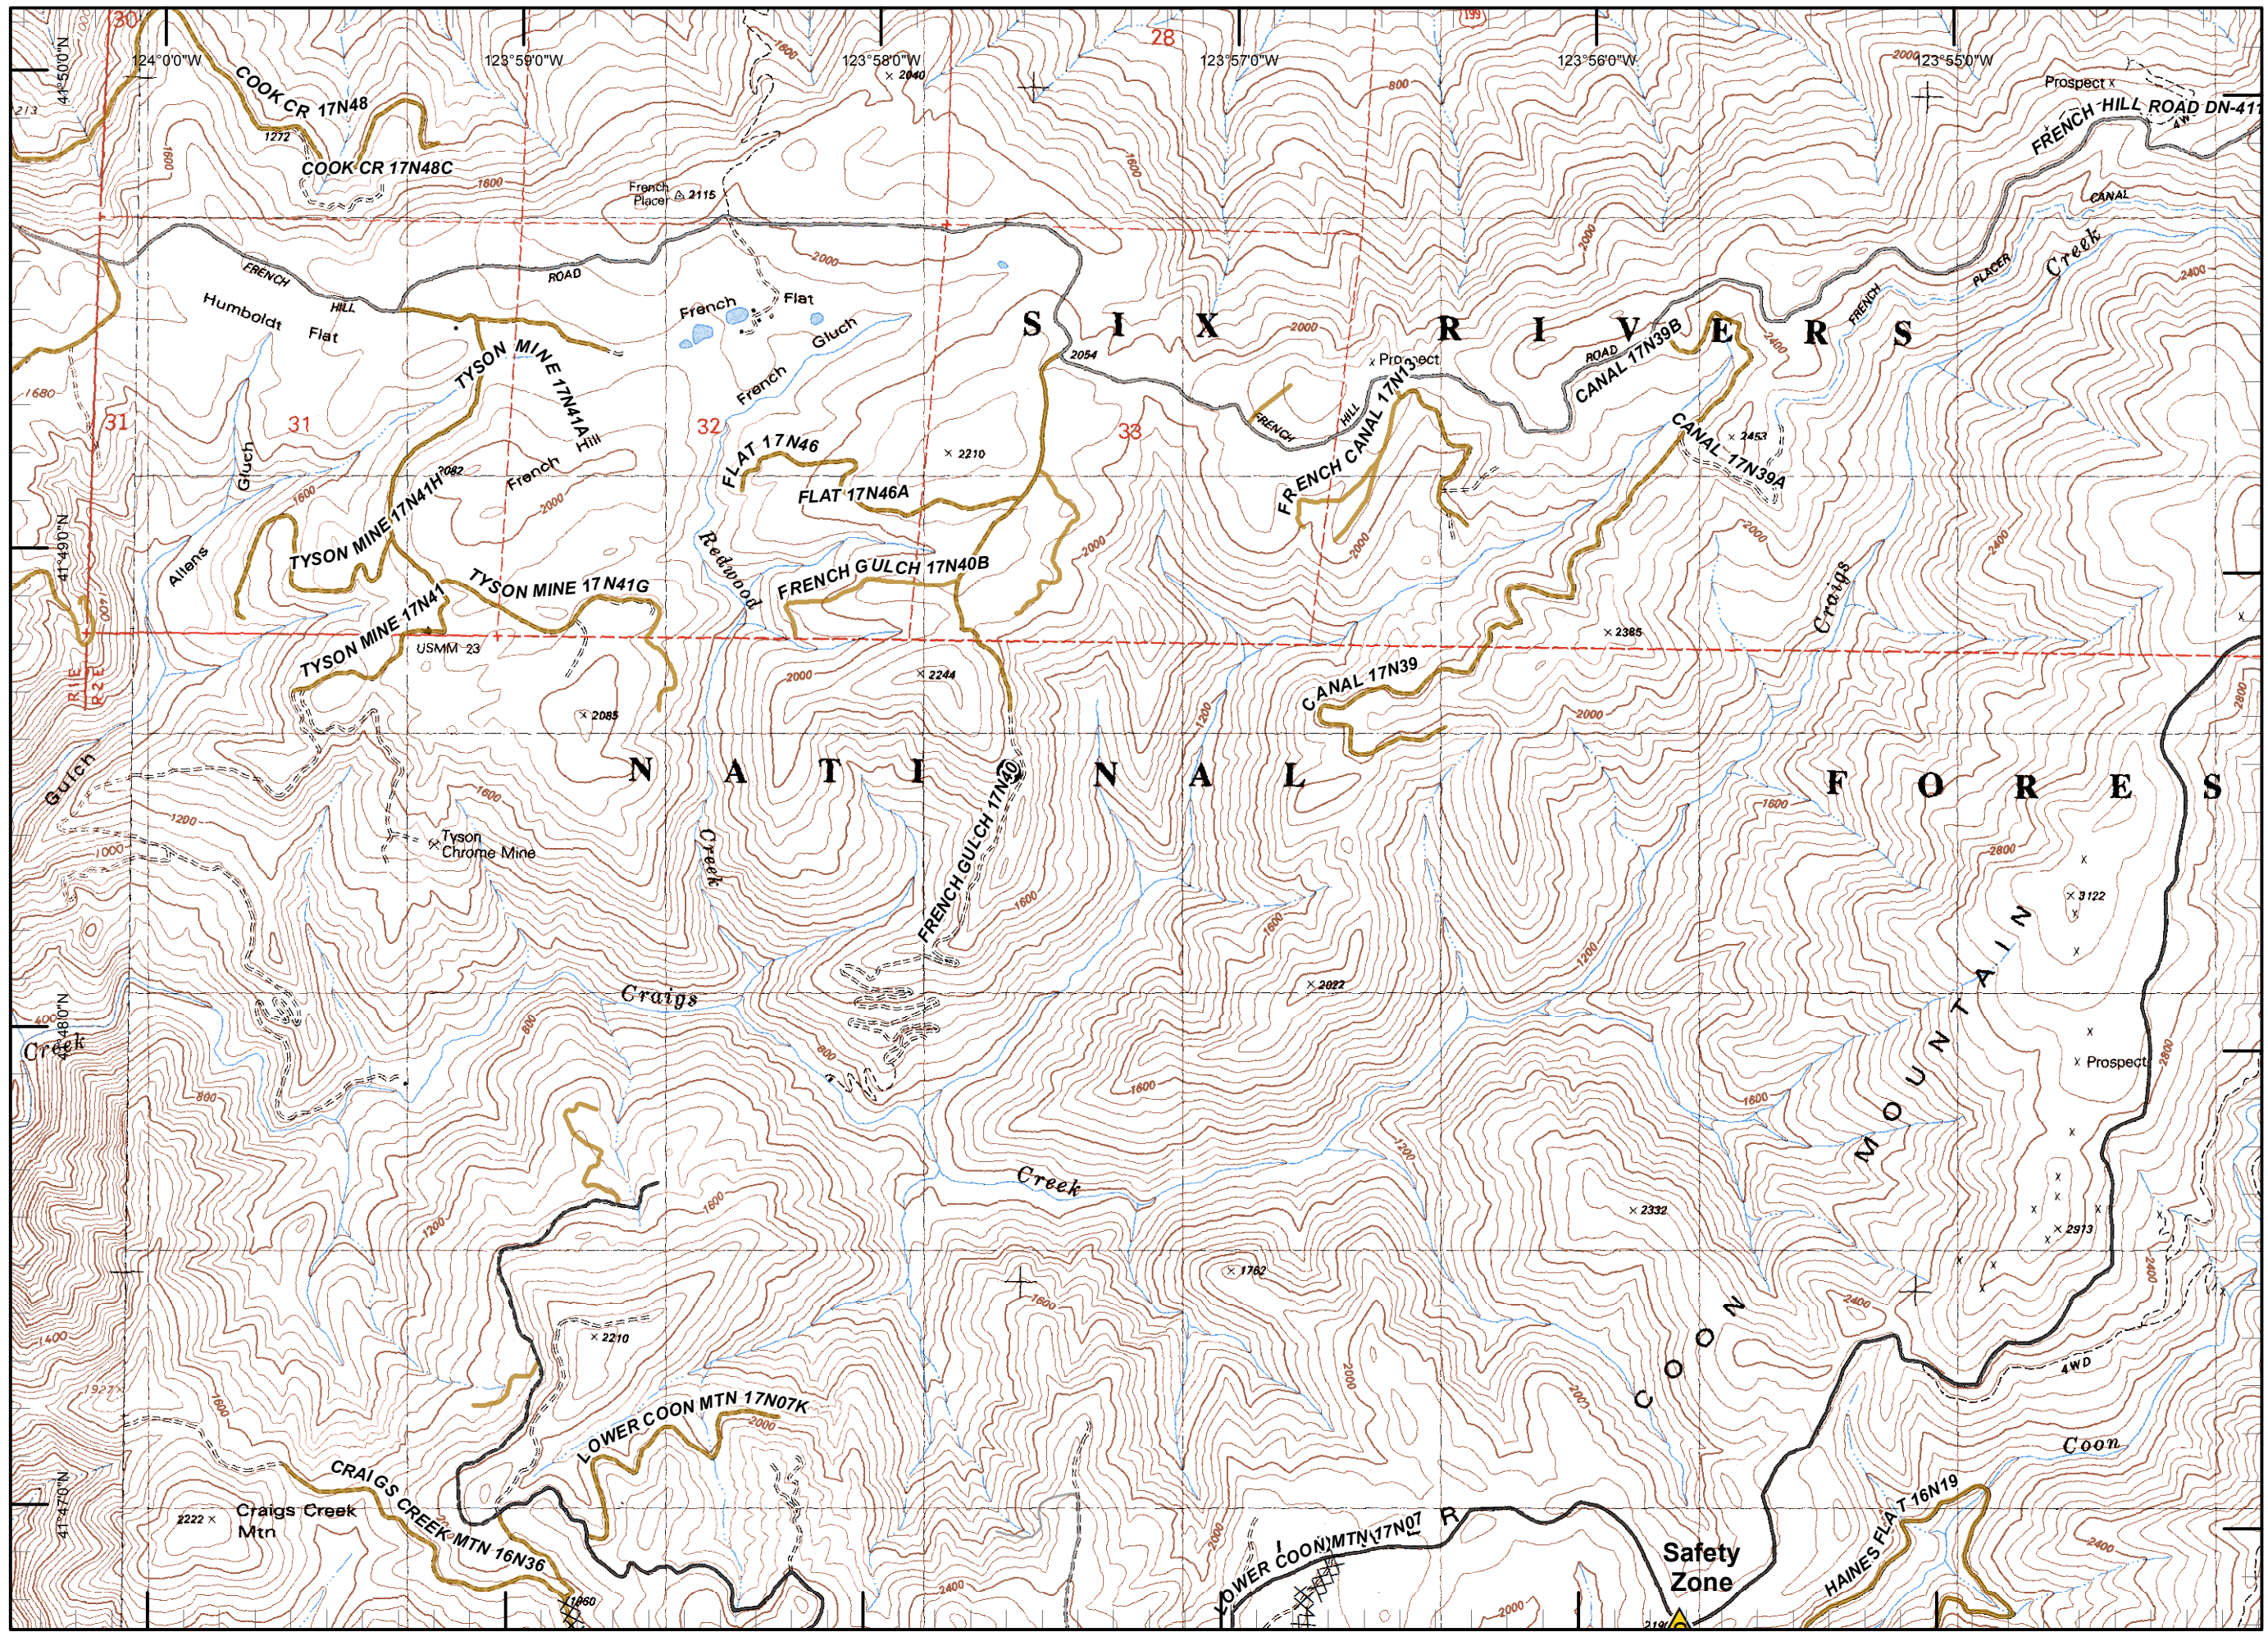

Legend

- Division
- Branch
- Drop Point
- Fire Origin
- Spot Fire
- Helispot
- Staging Area
- Water Source
- Restricted Water Source
- RAWS
- Incident Base
- Camp
- Incident Command Post
- Repeater
- Safety Zone
- Fire Location
- Unimproved Landing Site
- Uncontrolled Fire Edge
- Completed Dozer Line
- Completed Line
- Hand Line
- Road as Completed Line
- Siskiyou Wilderness
- Forest Boundary
- Bear Basin Butte Botanical Area