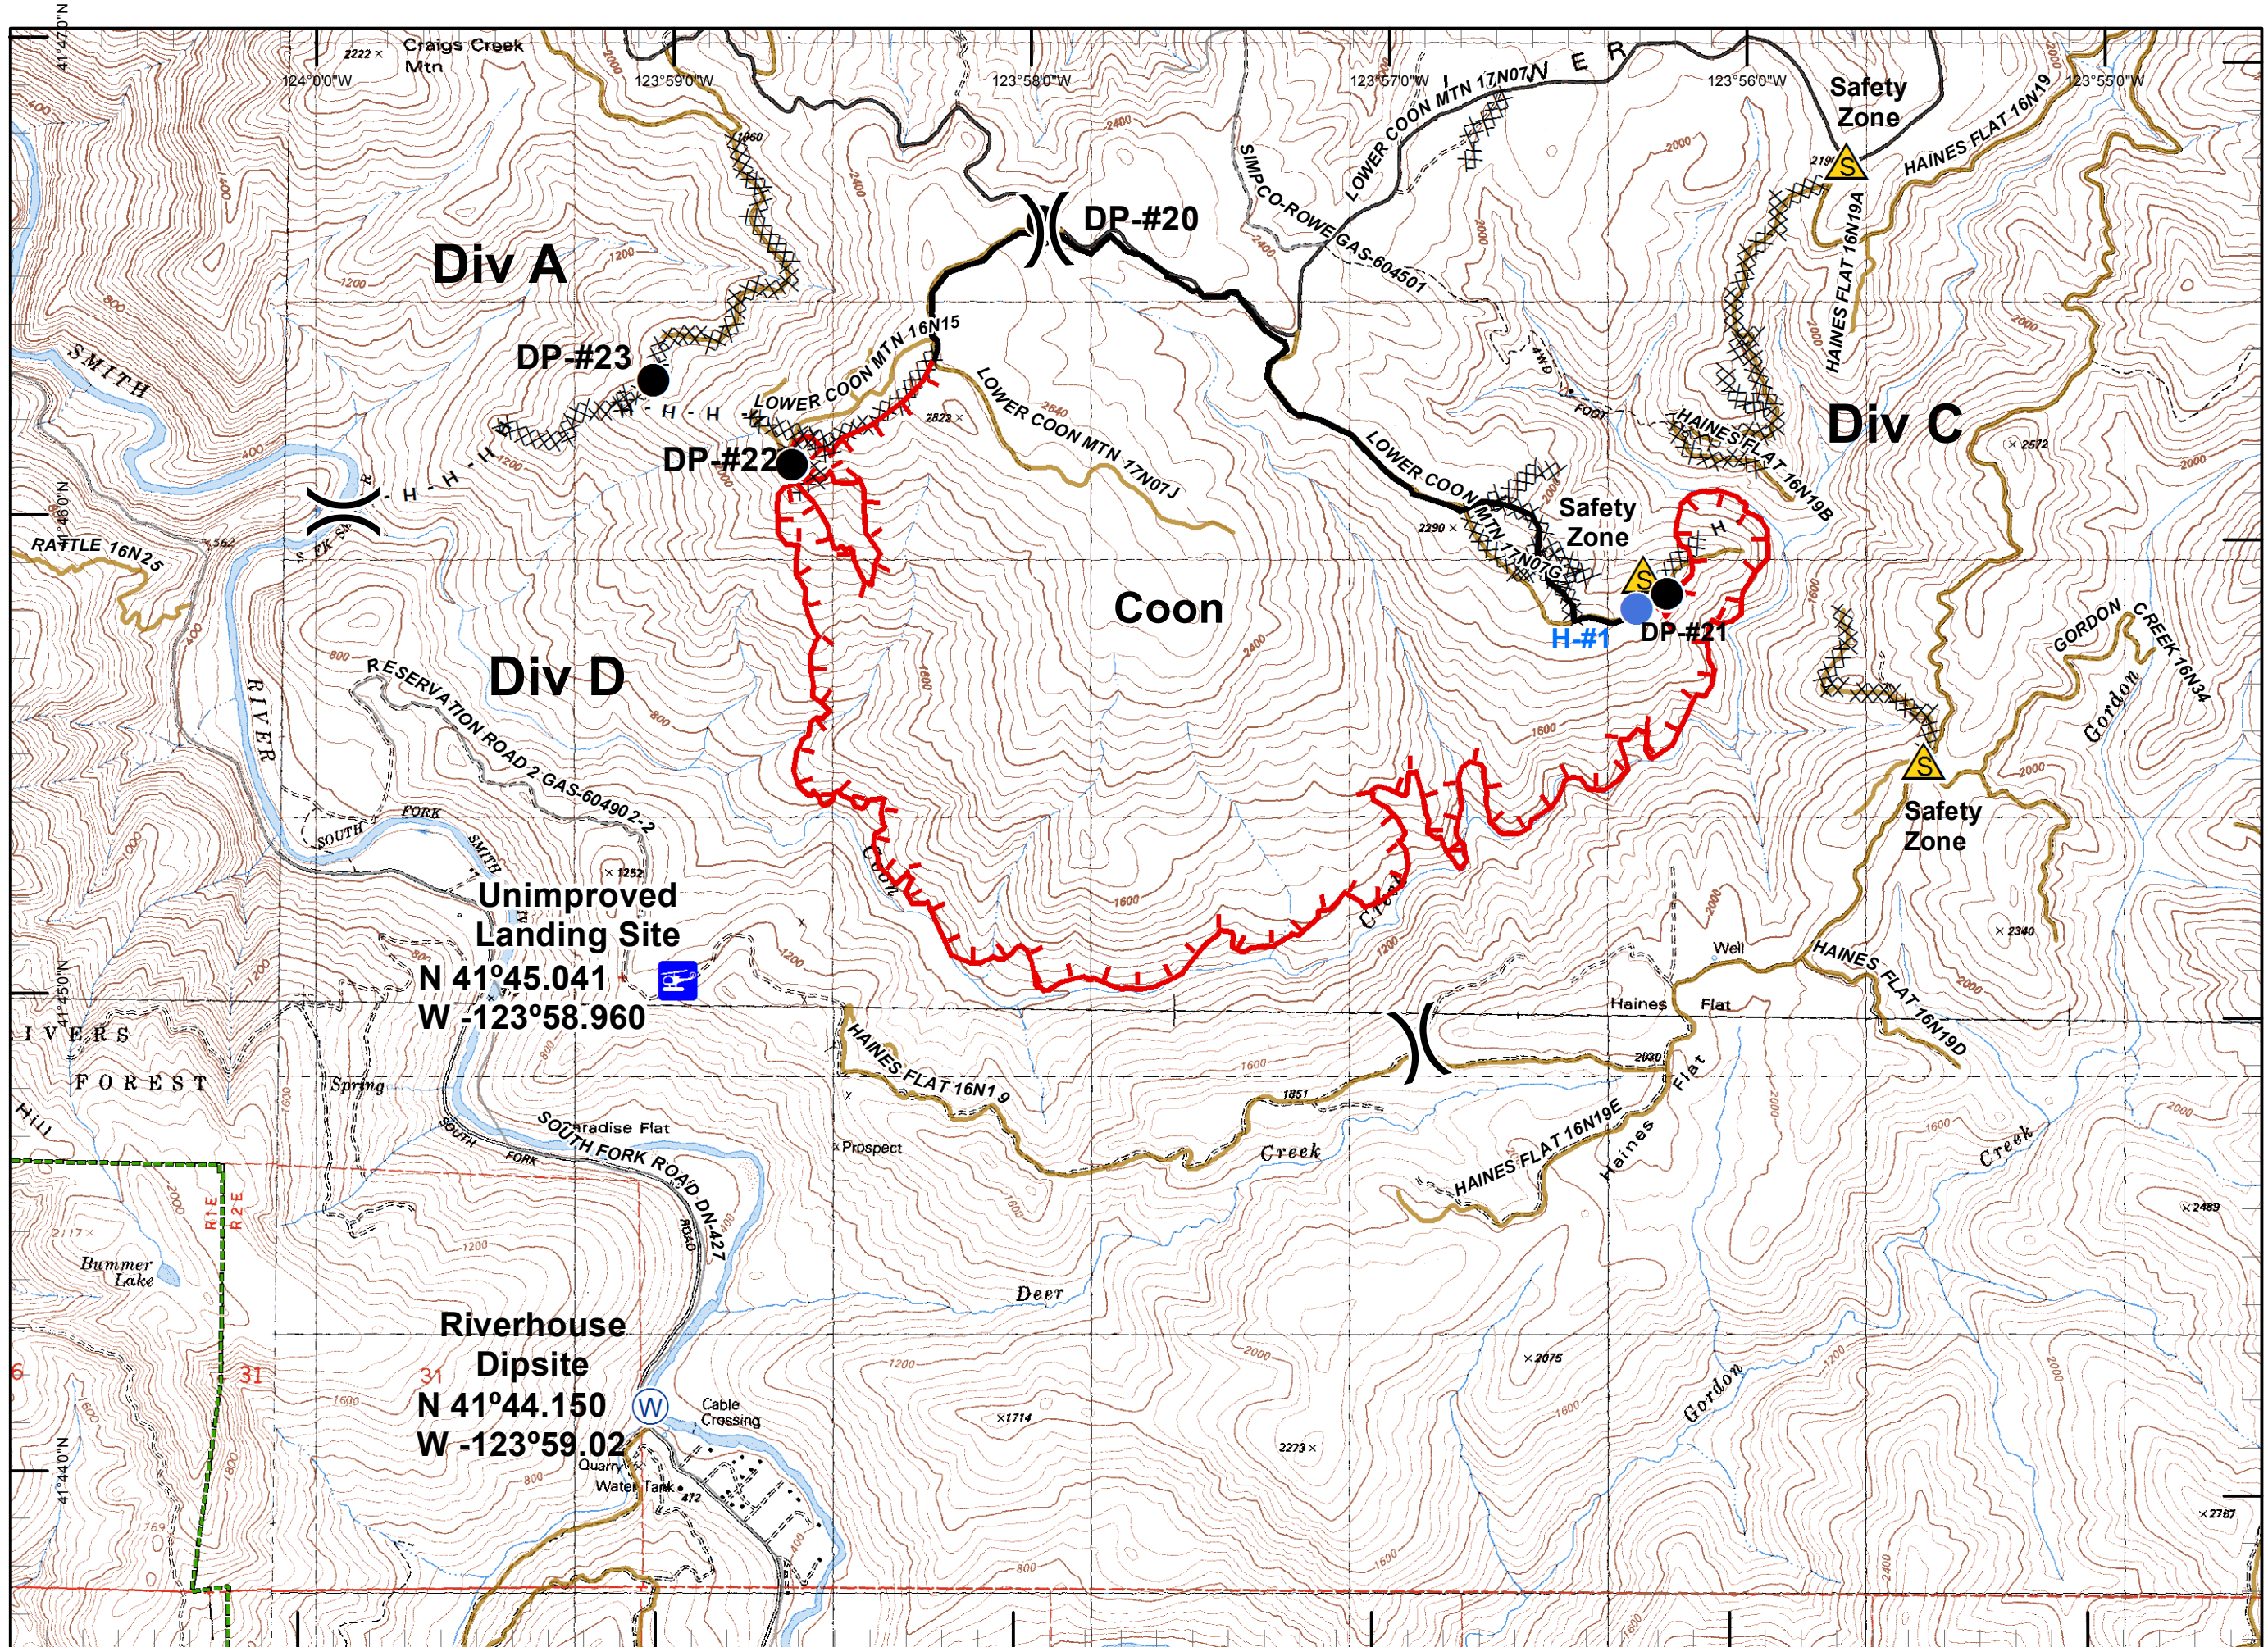

A.S.
8/16/2015
10:20:42 PM