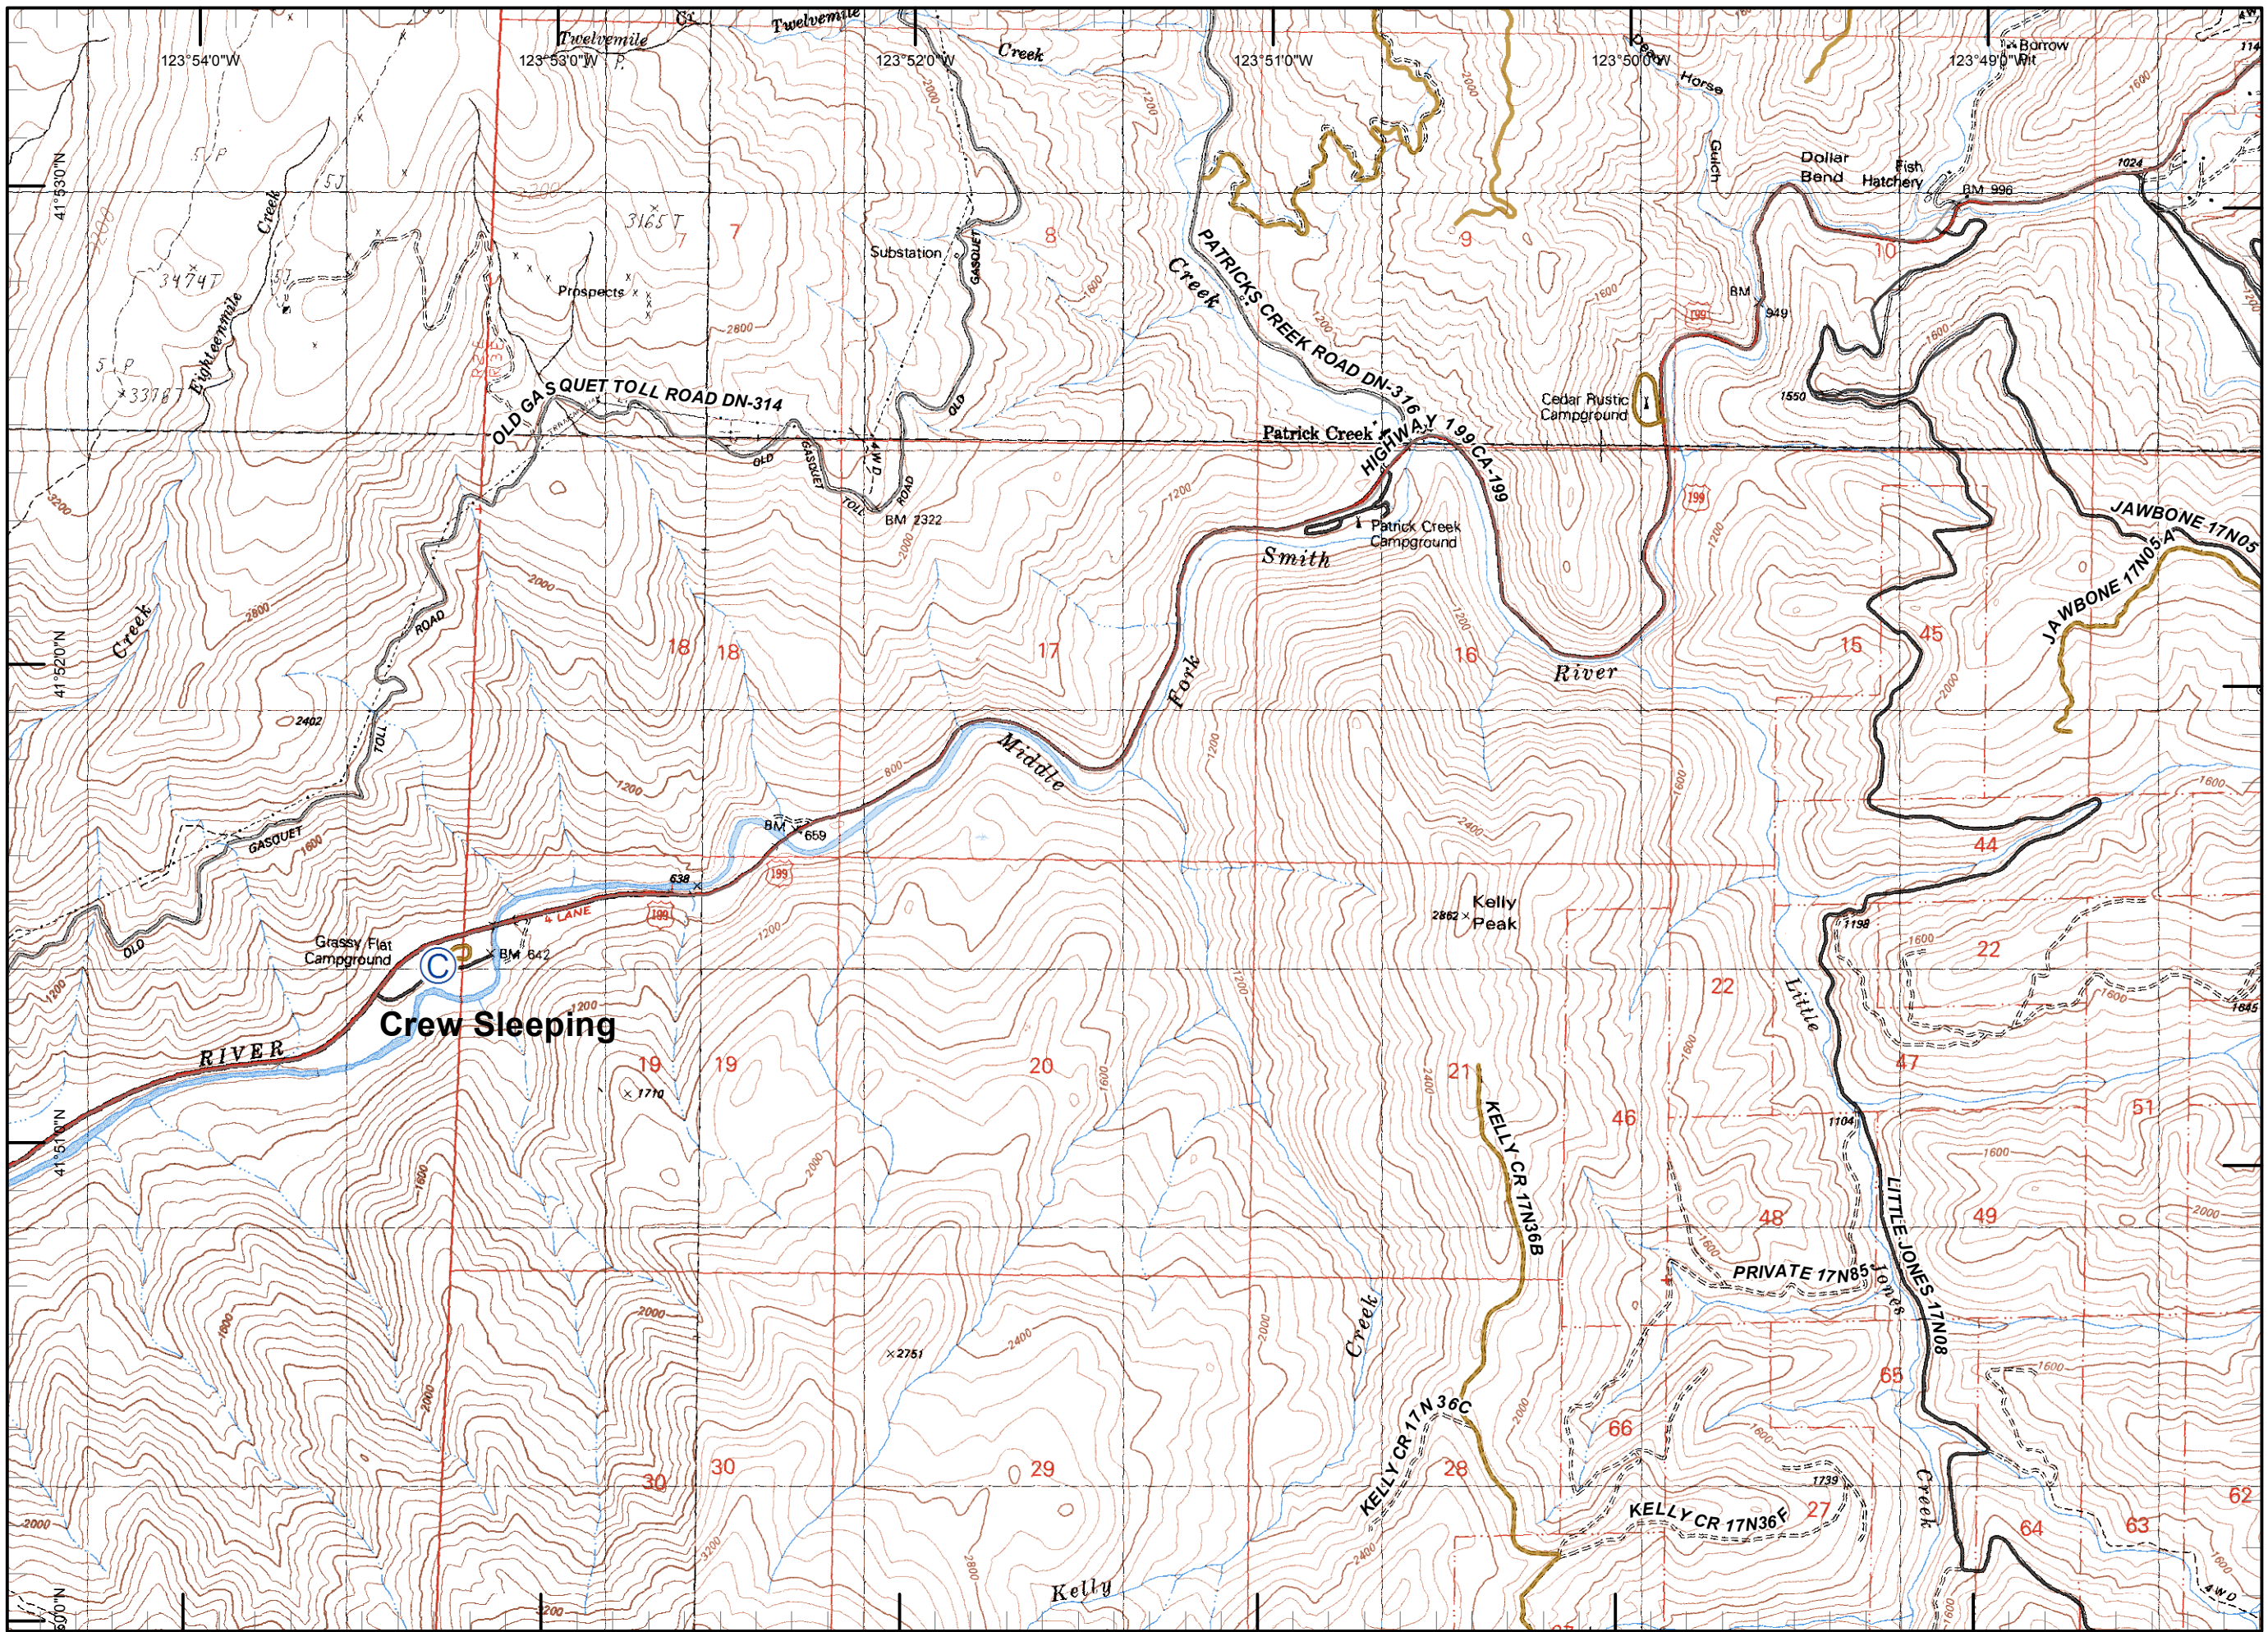

A.S.
8/16/2015
10:19:14 PM