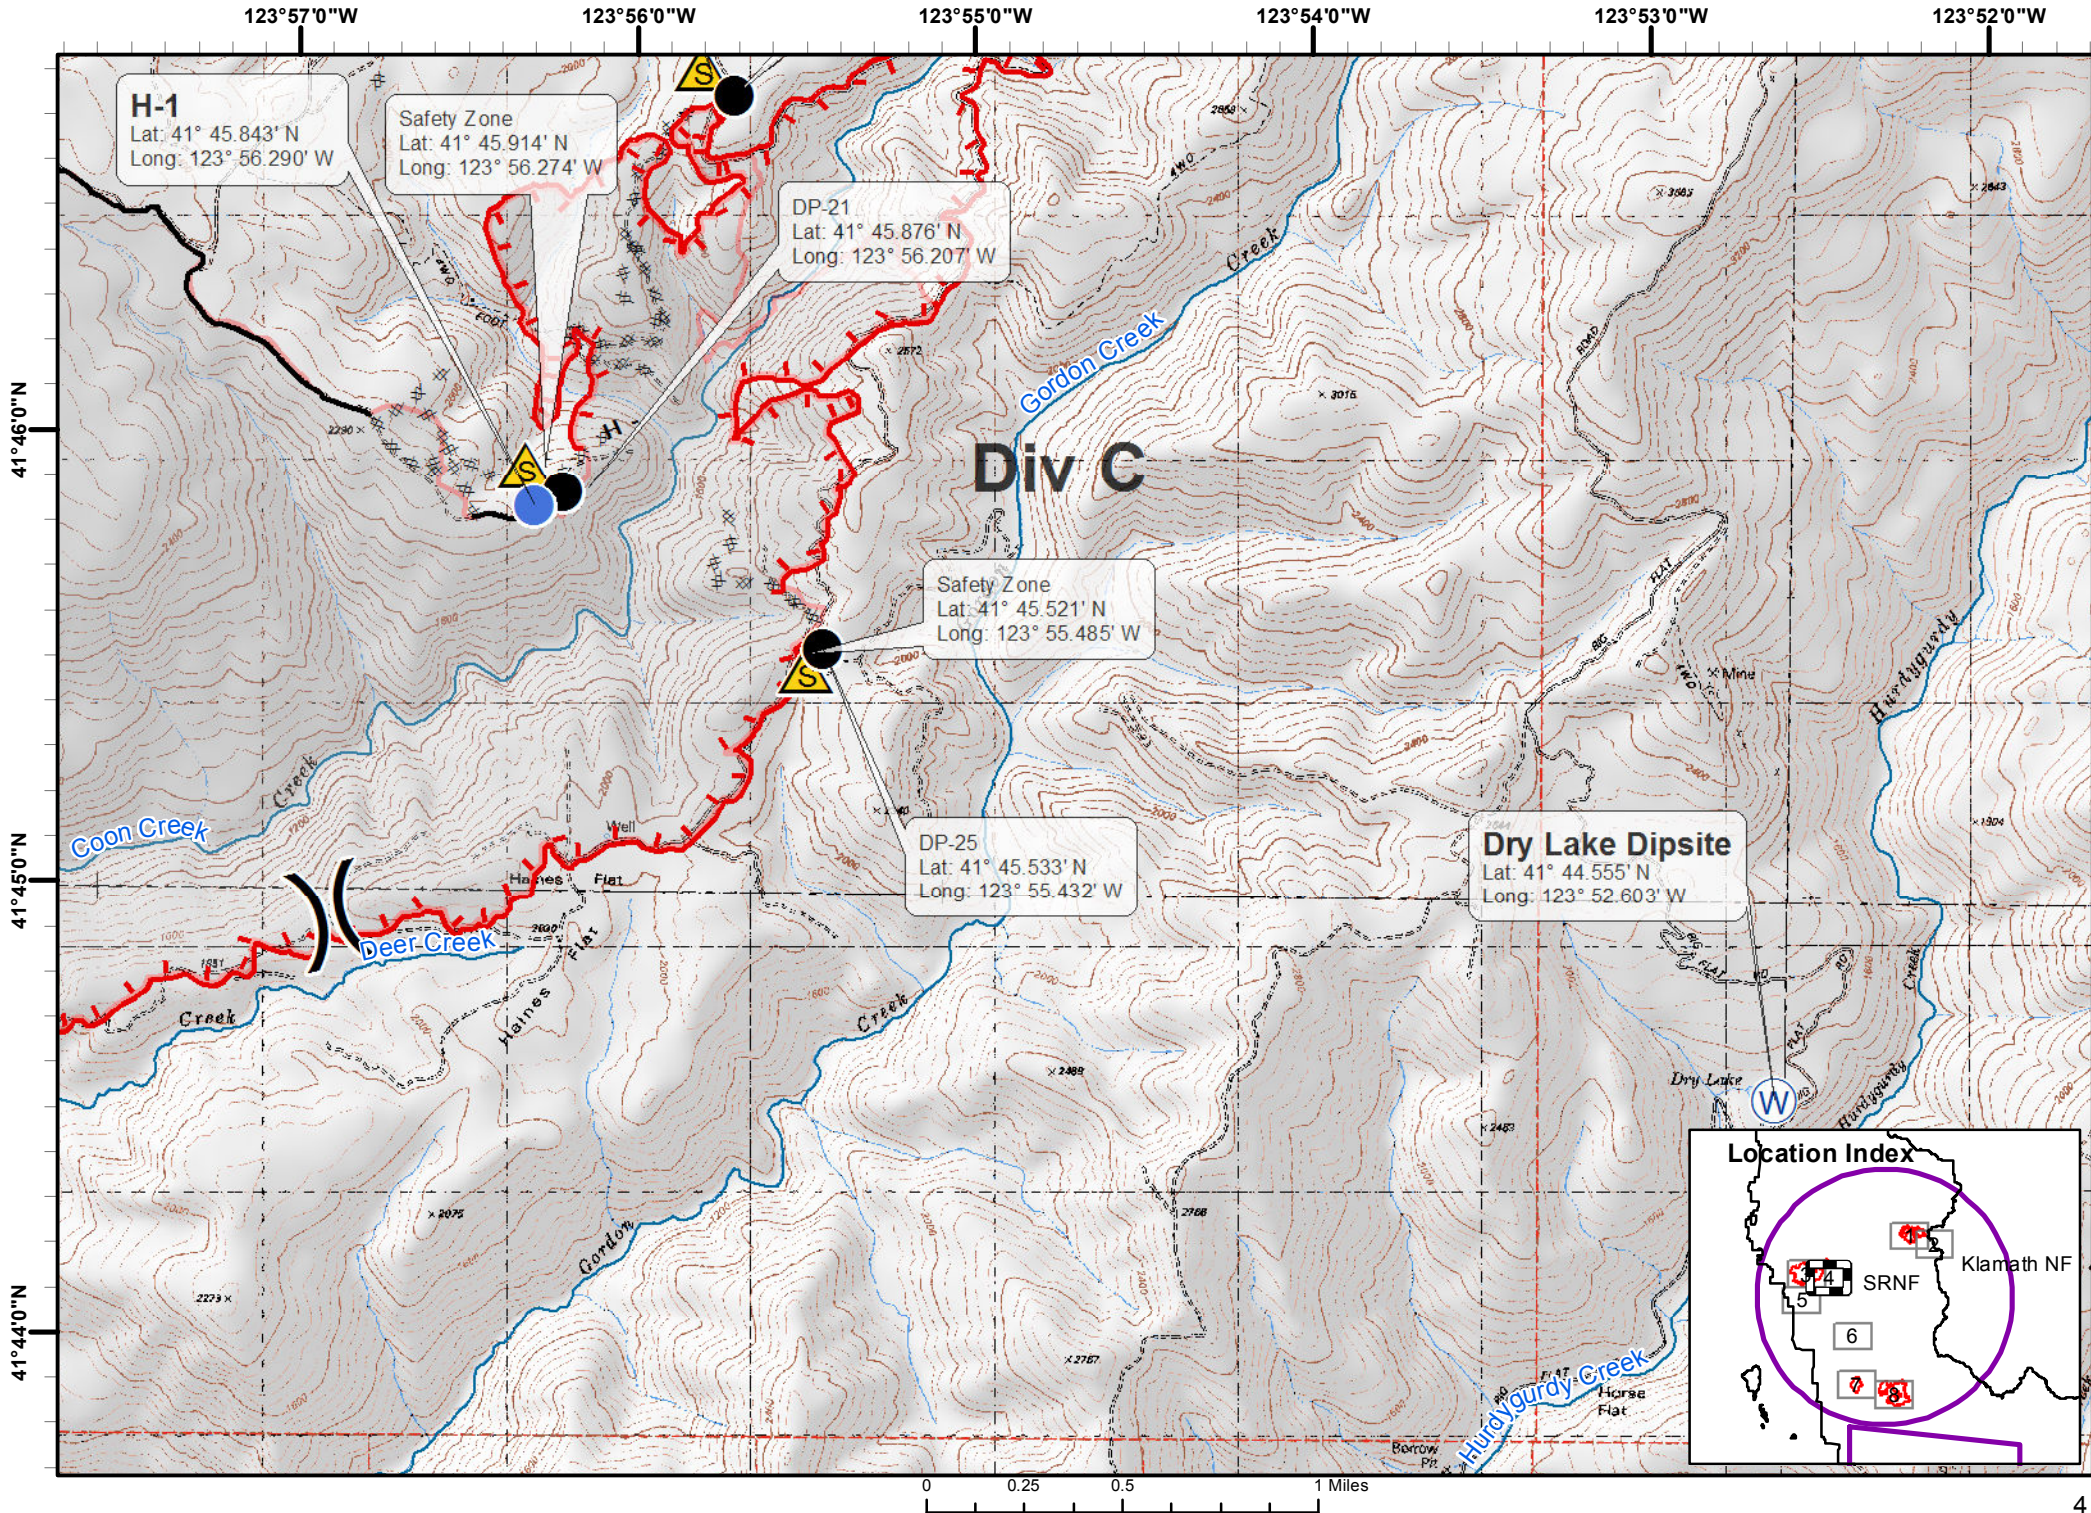

Bear Dipsite
Lat: 41° 50.577' N
Long: 123° 46.392' W

DP-11
Lat: 41° 49.486' N
Long: 123° 46.113' W

DP-10
Lat: 41° 48.931' N
Long: 123° 45.428' W

DP-12
Lat: 41° 48.845' N
Long: 123° 42.413' W

DP-33
Lat: 41° 36.743' N
Long: 123° 52.213' W

Feeder Dip
Lat: 41° 36.840' N
Long: 123° 51.880' W

DP-30
Lat: 41° 35.124' N
Long: 123° 49.938' W

DP-41
Lat: 41° 34.796' N
Long: 123° 48.311' W

DP-42
Lat: 41° 34.559' N
Long: 123° 49.130' W

DP-31
Lat: 41° 34.334' N
Long: 123° 50.637' W