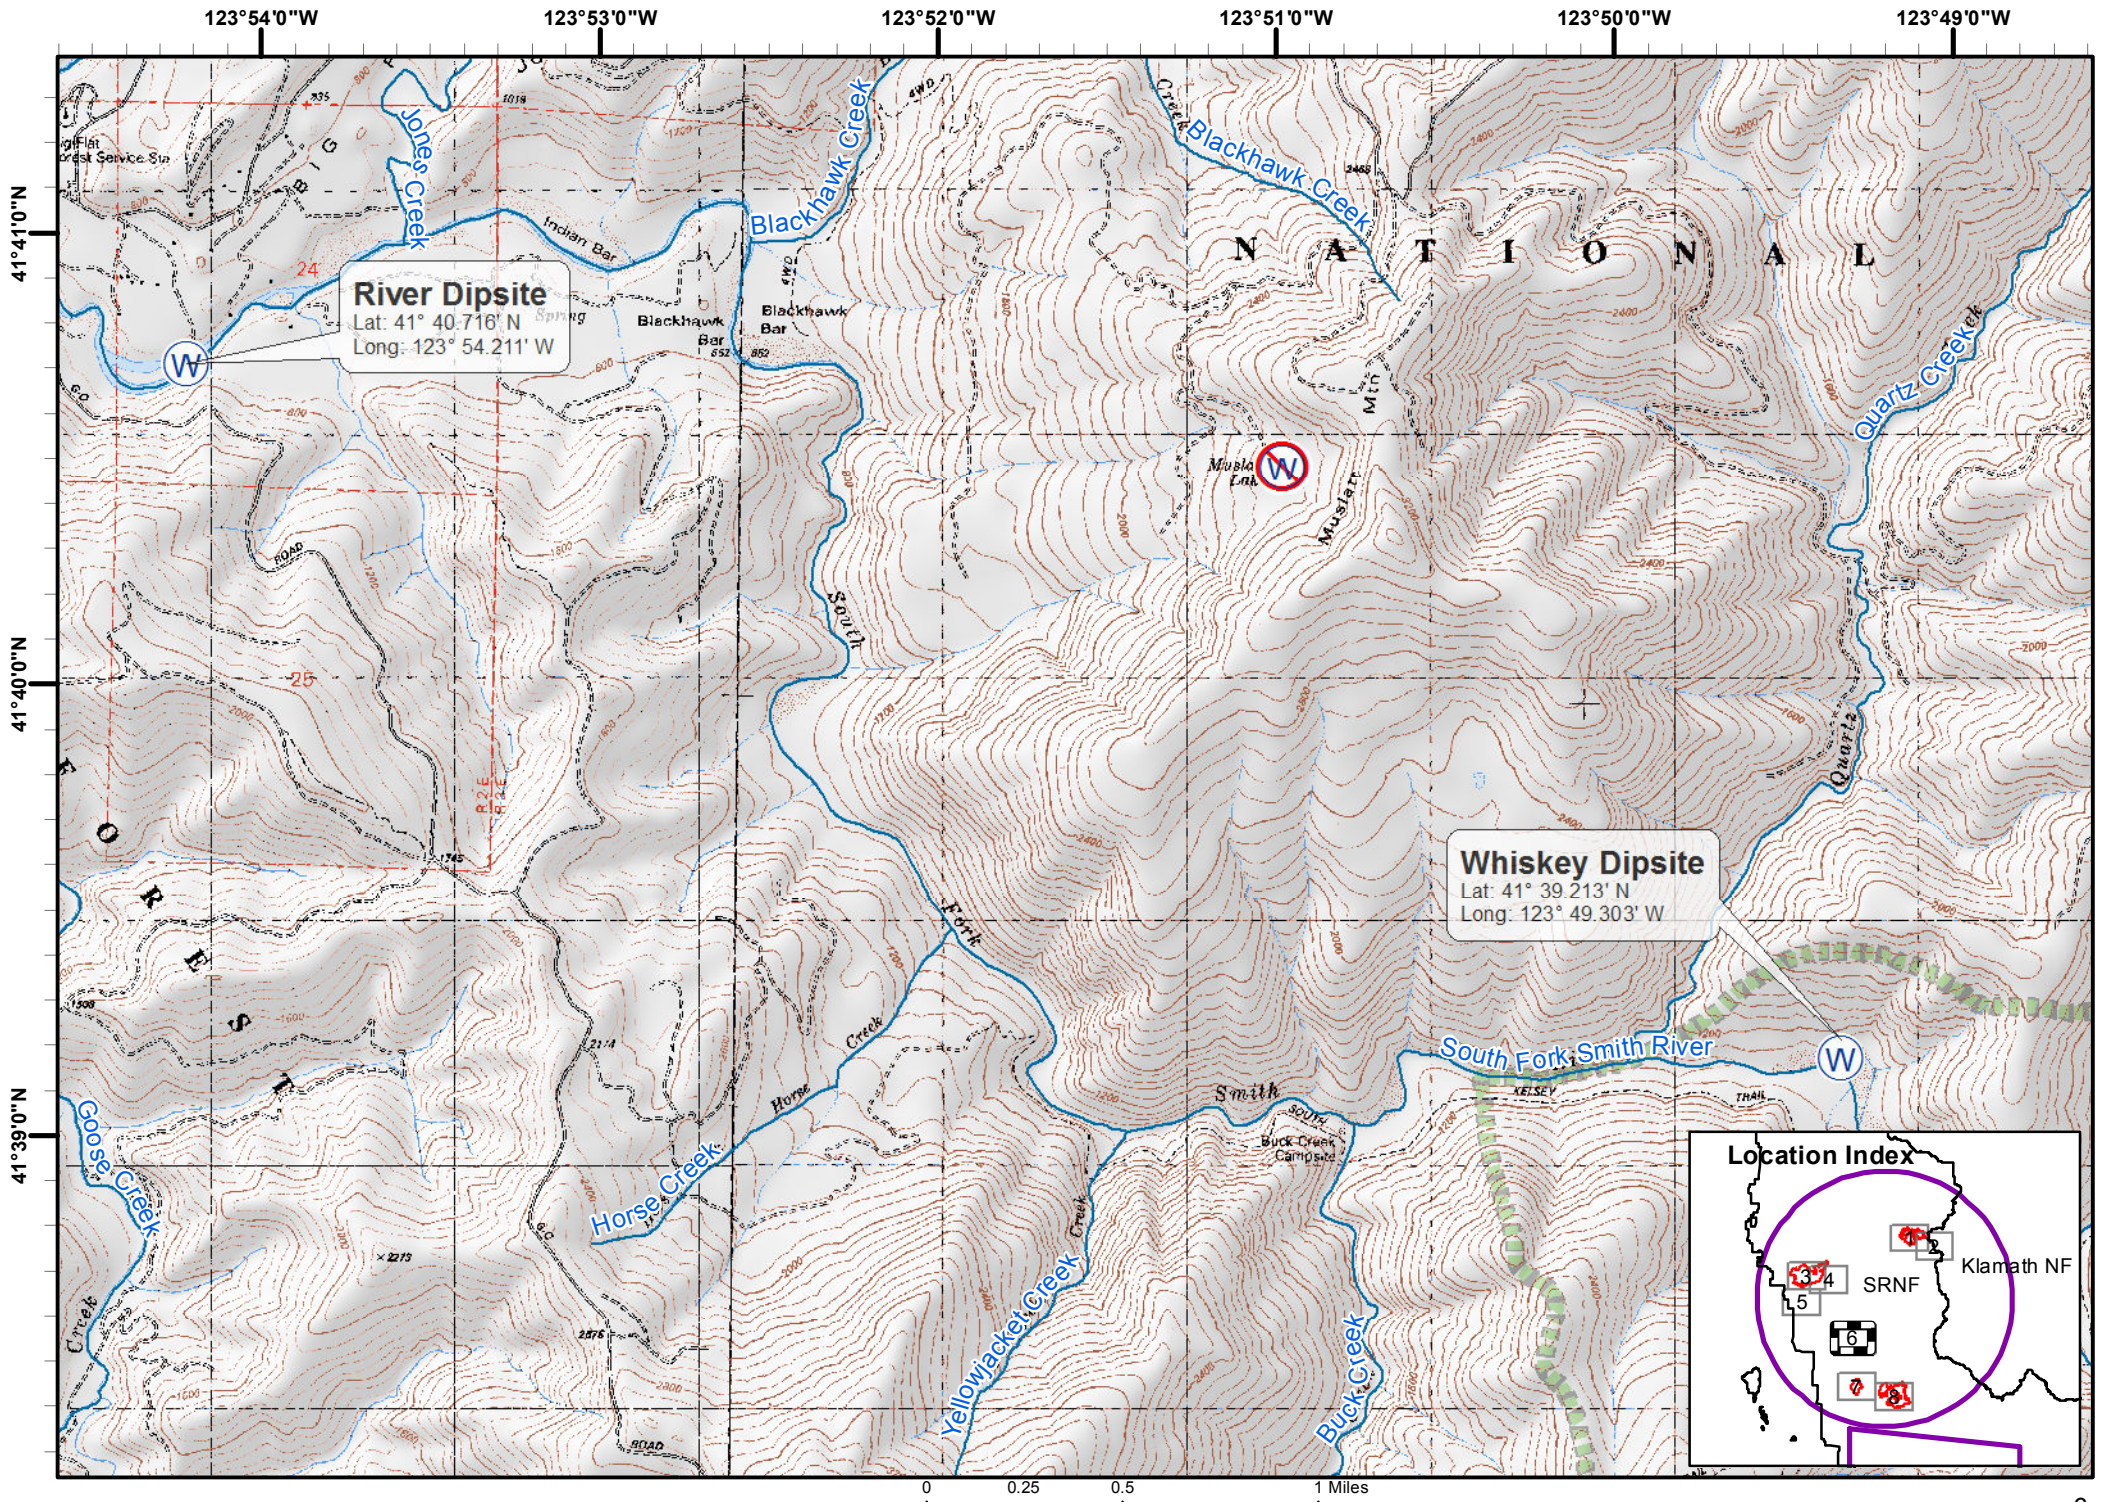

Bear Dipsite
Lat: 41° 50.577' N
Long: 123° 46.392' W

DP-11
Lat: 41° 49.486' N
Long: 123° 46.113' W

DP-10
Lat: 41° 48.931' N
Long: 123° 45.428' W

DP-12
Lat: 41° 48.845' N
Long: 123° 42.413' W

DP-33
Lat: 41° 36.743' N
Long: 123° 52.213' W

Feeder Dip
Lat: 41° 36.840' N
Long: 123° 51.880' W

DP-30
Lat: 41° 35.124' N
Long: 123° 49.938' W

DP-41
Lat: 41° 34.796' N
Long: 123° 48.311' W

DP-42
Lat: 41° 34.559' N
Long: 123° 49.130' W

DP-31
Lat: 41° 34.334' N
Long: 123° 50.637' W