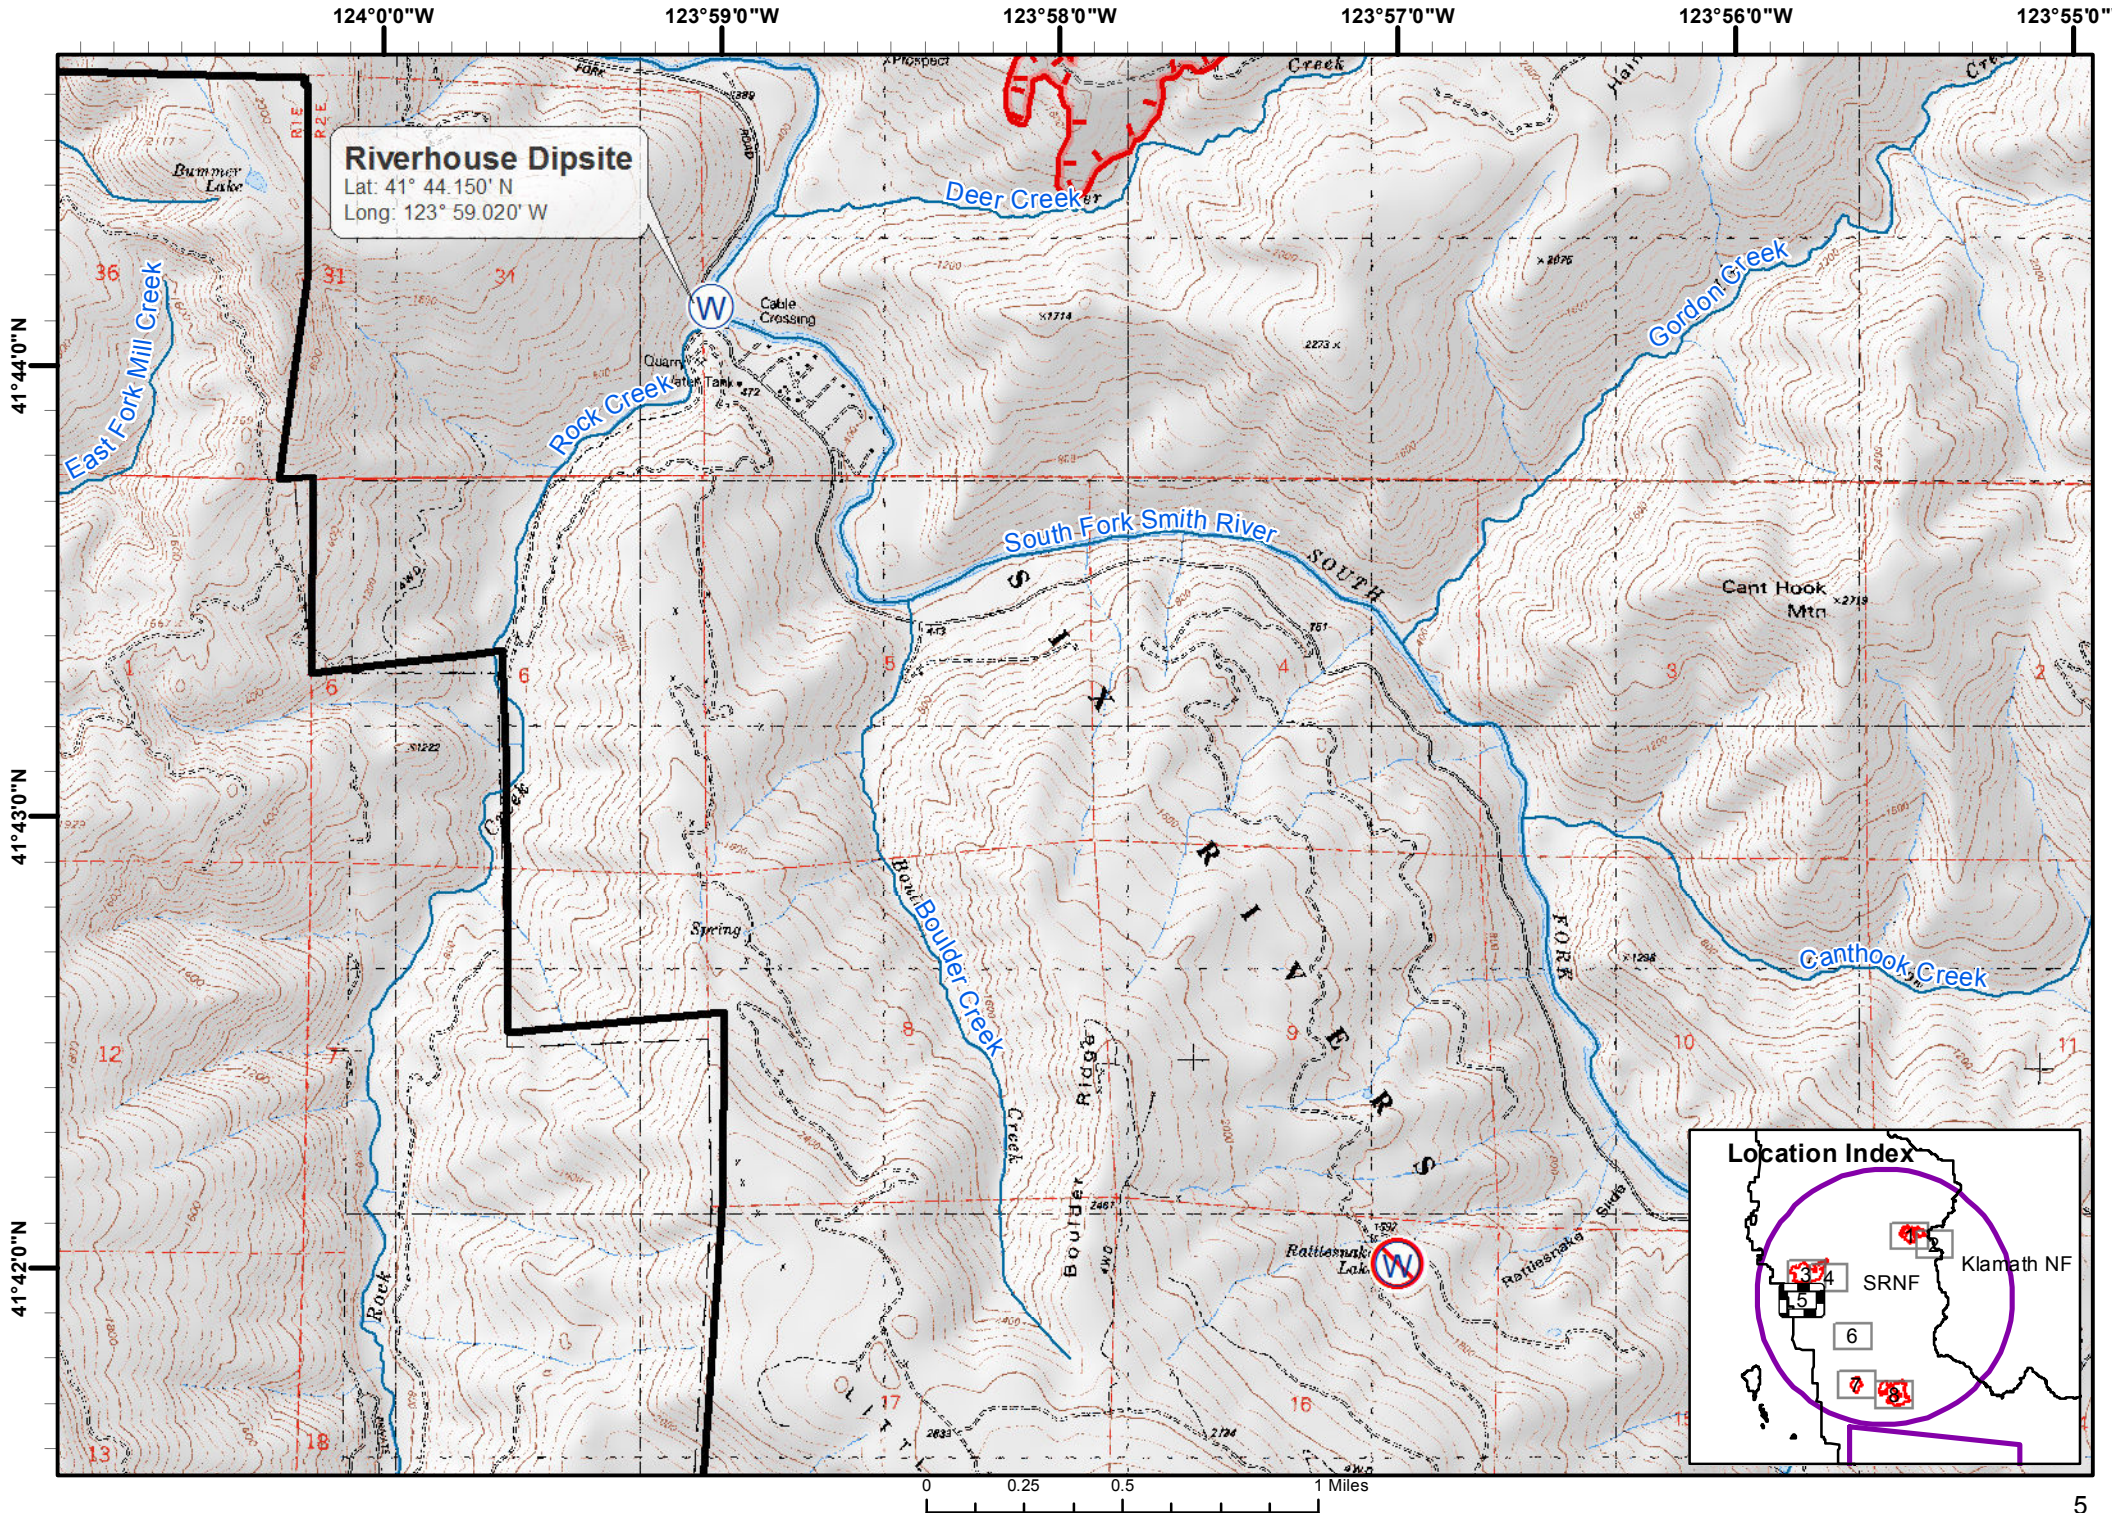

Bear Dipsite
Lat: 41° 50.577' N
Long: 123° 46.392' W

DP-11
Lat: 41° 49.486' N
Long: 123° 46.113' W

DP-10
Lat: 41° 48.931' N
Long: 123° 45.428' W

DP-12
Lat: 41° 48.845' N
Long: 123° 42.413' W

DP-33
Lat: 41° 36.743' N
Long: 123° 52.213' W

Feeder Dip
Lat: 41° 36.840' N
Long: 123° 51.880' W

DP-30
Lat: 41° 35.124' N
Long: 123° 49.938' W

DP-41
Lat: 41° 34.796' N
Long: 123° 48.311' W

DP-42
Lat: 41° 34.559' N
Long: 123° 49.130' W

DP-31
Lat: 41° 34.334' N
Long: 123° 50.637' W