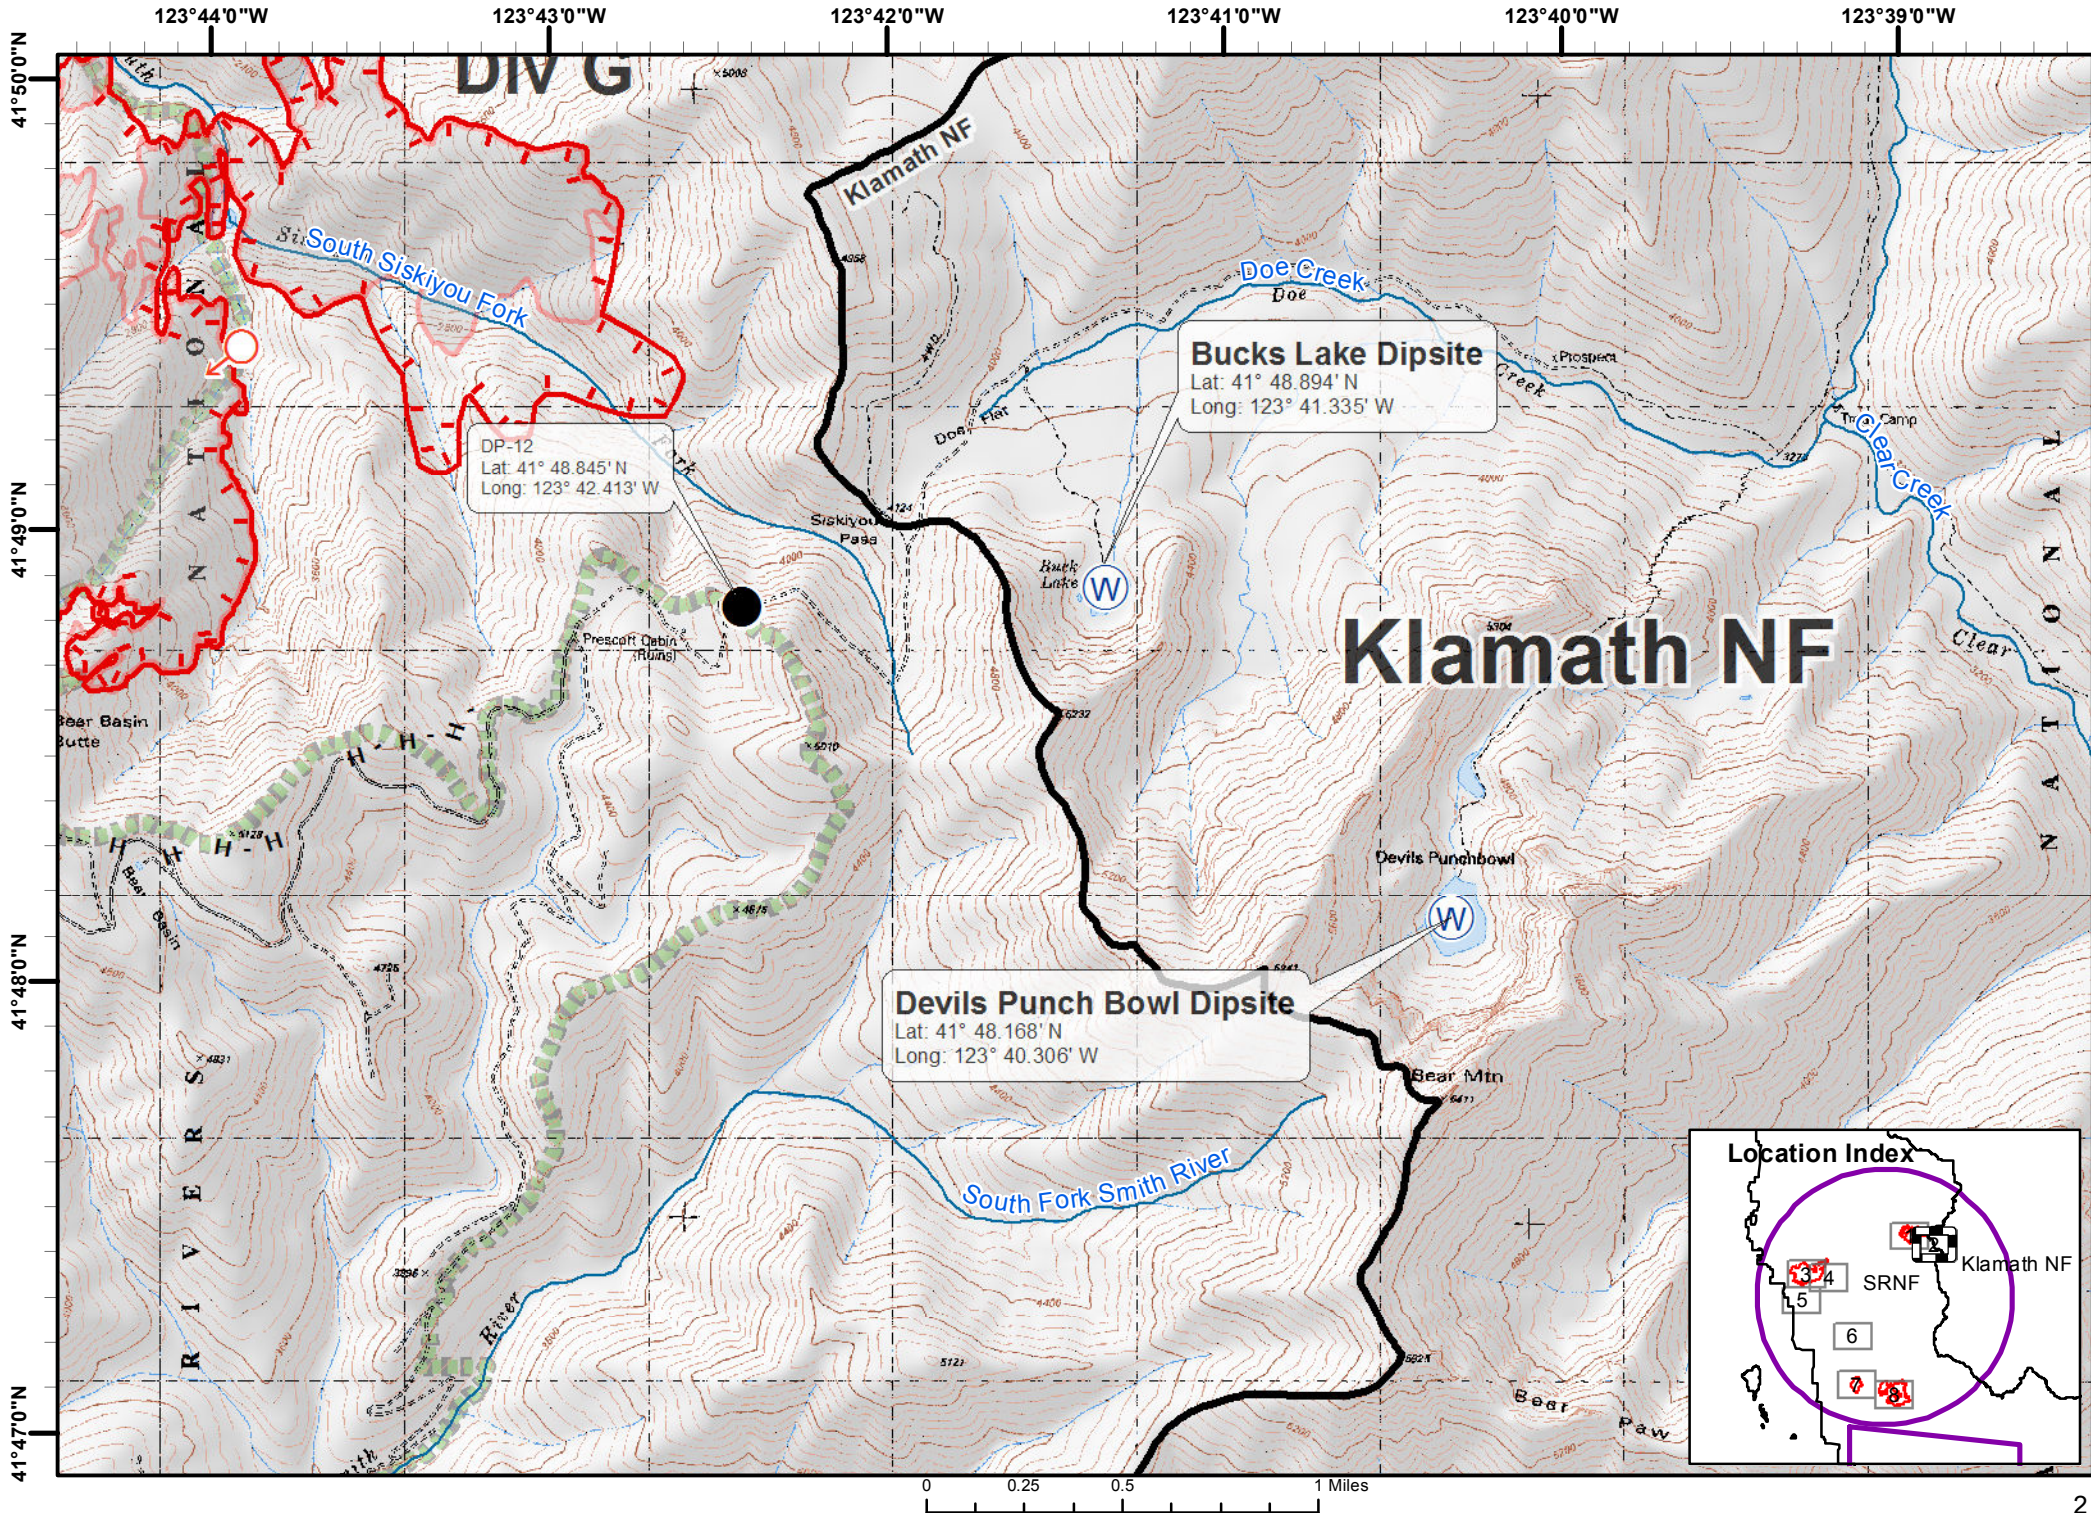

Bear Dipsite
Lat: 41° 50.577' N
Long: 123° 46.392' W

DP-11
Lat: 41° 49.486' N
Long: 123° 46.113' W

DP-10
Lat: 41° 48.931' N
Long: 123° 45.428' W

DP-12
Lat: 41° 48.845' N
Long: 123° 42.413' W

DP-33
Lat: 41° 36.743' N
Long: 123° 52.213' W

Feeder Dip
Lat: 41° 36.840' N
Long: 123° 51.880' W

DP-30
Lat: 41° 35.124' N
Long: 123° 49.938' W

DP-41
Lat: 41° 34.796' N
Long: 123° 48.311' W

DP-42
Lat: 41° 34.559' N
Long: 123° 49.130' W

DP-31
Lat: 41° 34.334' N
Long: 123° 50.637' W