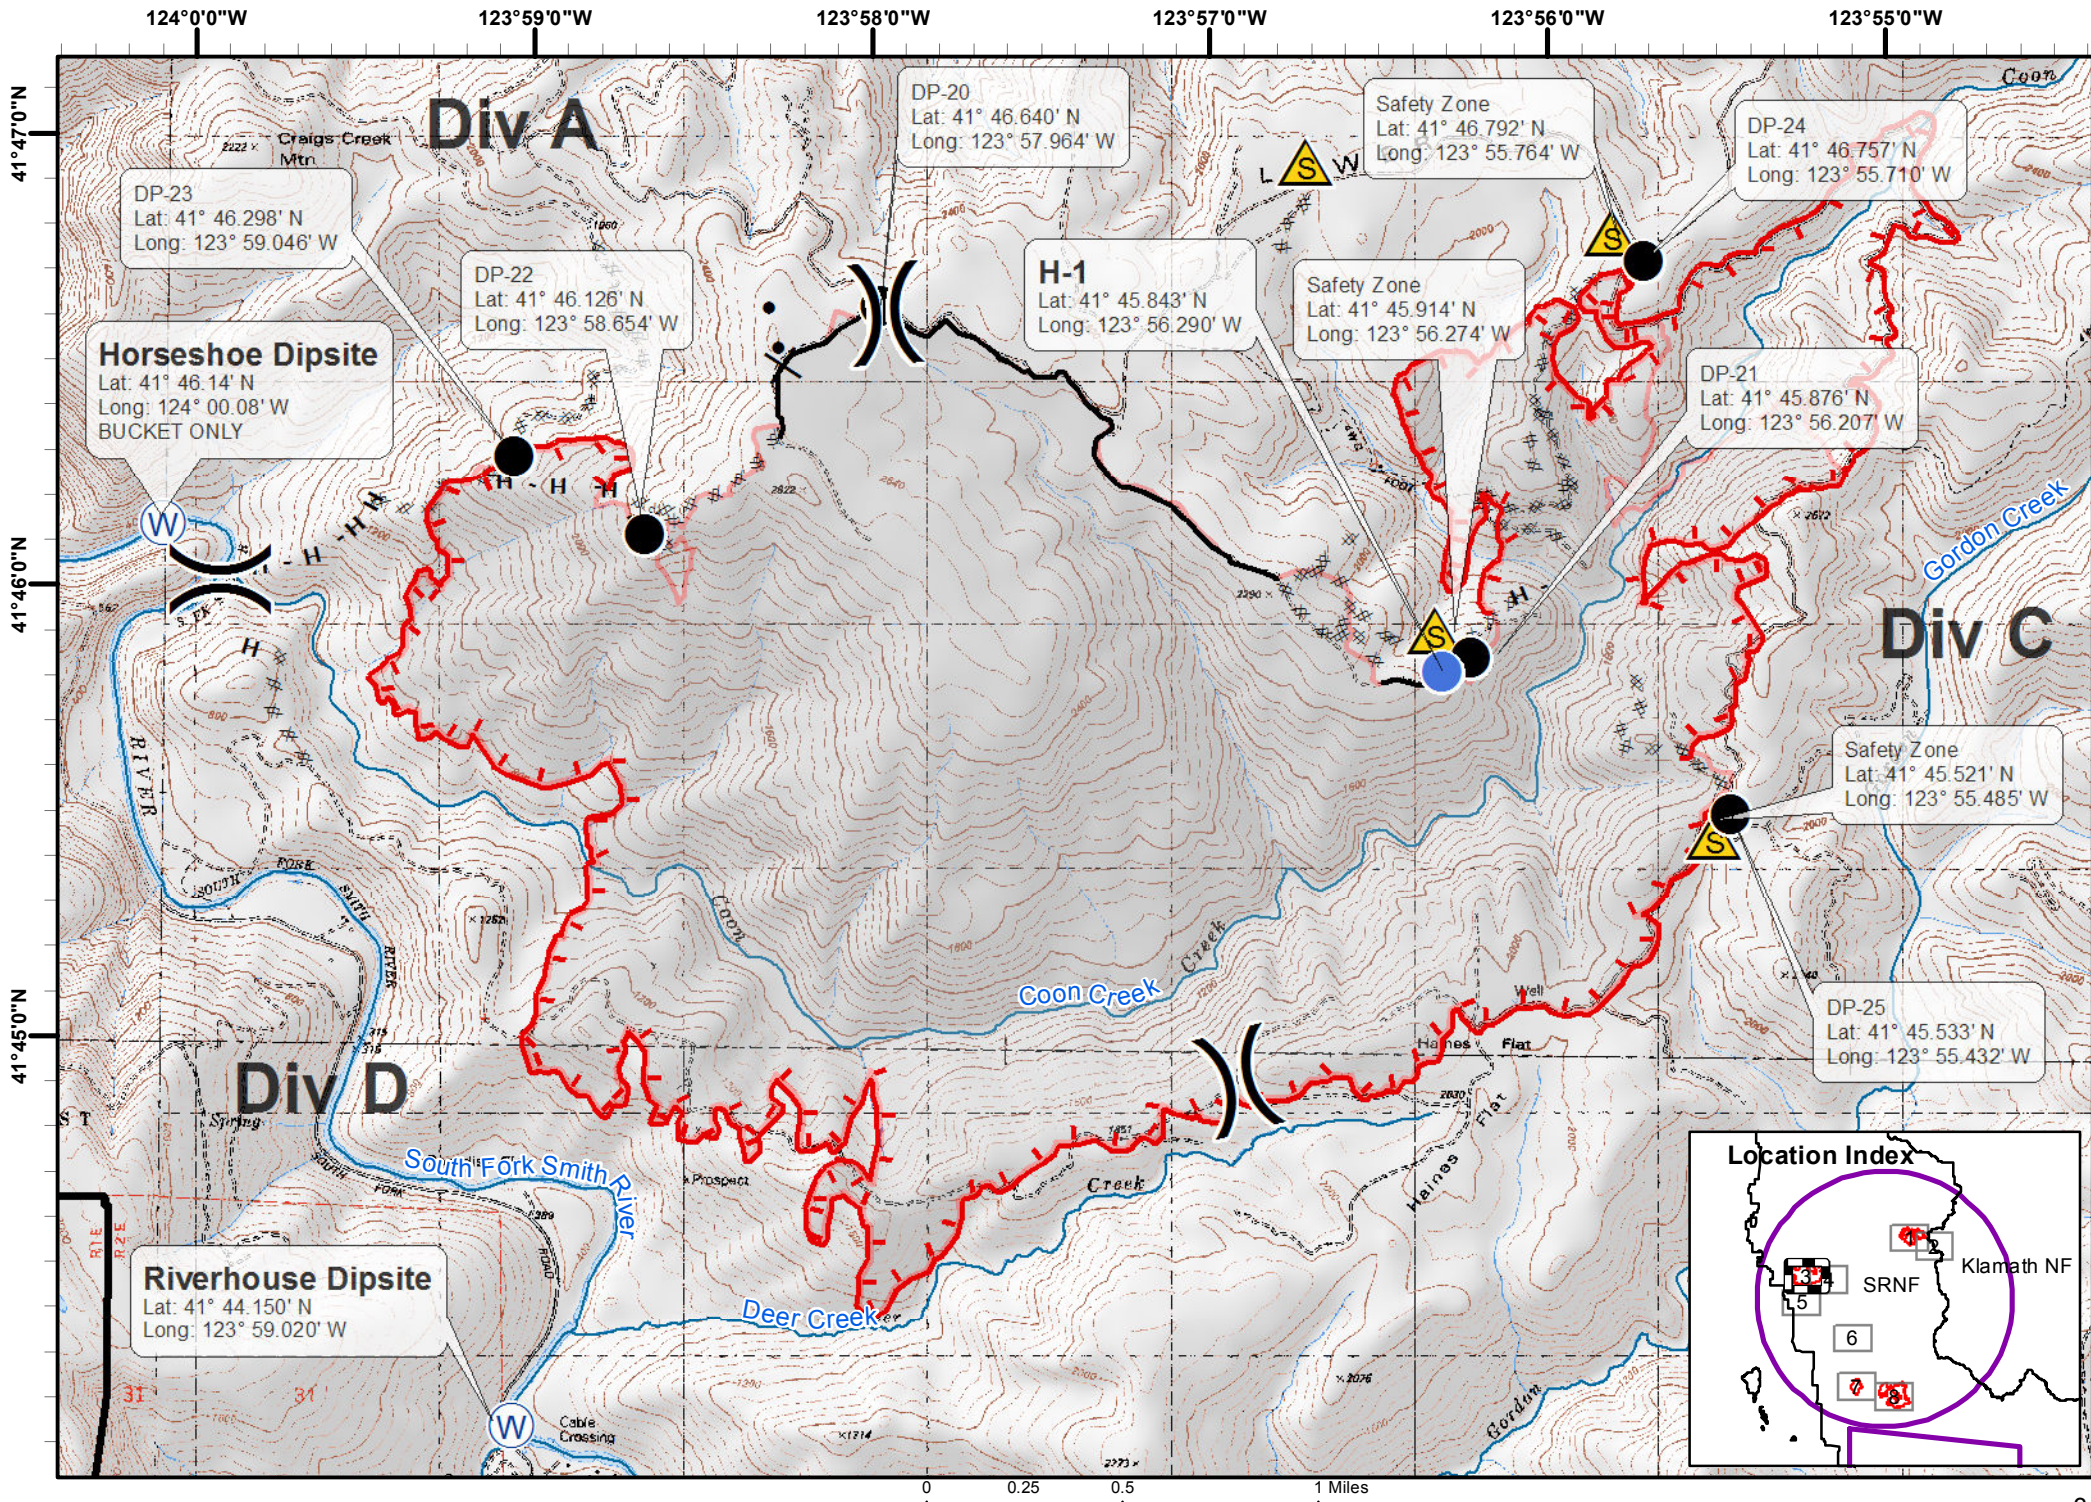

Bear Dipsite
Lat: 41° 50.577' N
Long: 123° 46.392' W

DP-11
Lat: 41° 49.486' N
Long: 123° 46.113' W

DP-10
Lat: 41° 48.931' N
Long: 123° 45.428' W

DP-12
Lat: 41° 48.845' N
Long: 123° 42.413' W

DP-33
Lat: 41° 36.743' N
Long: 123° 52.213' W

Feeder Dip
Lat: 41° 36.840' N
Long: 123° 51.880' W

DP-30
Lat: 41° 35.124' N
Long: 123° 49.938' W

DP-41
Lat: 41° 34.796' N
Long: 123° 48.311' W

DP-42
Lat: 41° 34.559' N
Long: 123° 49.130' W

DP-31
Lat: 41° 34.334' N
Long: 123° 50.637' W