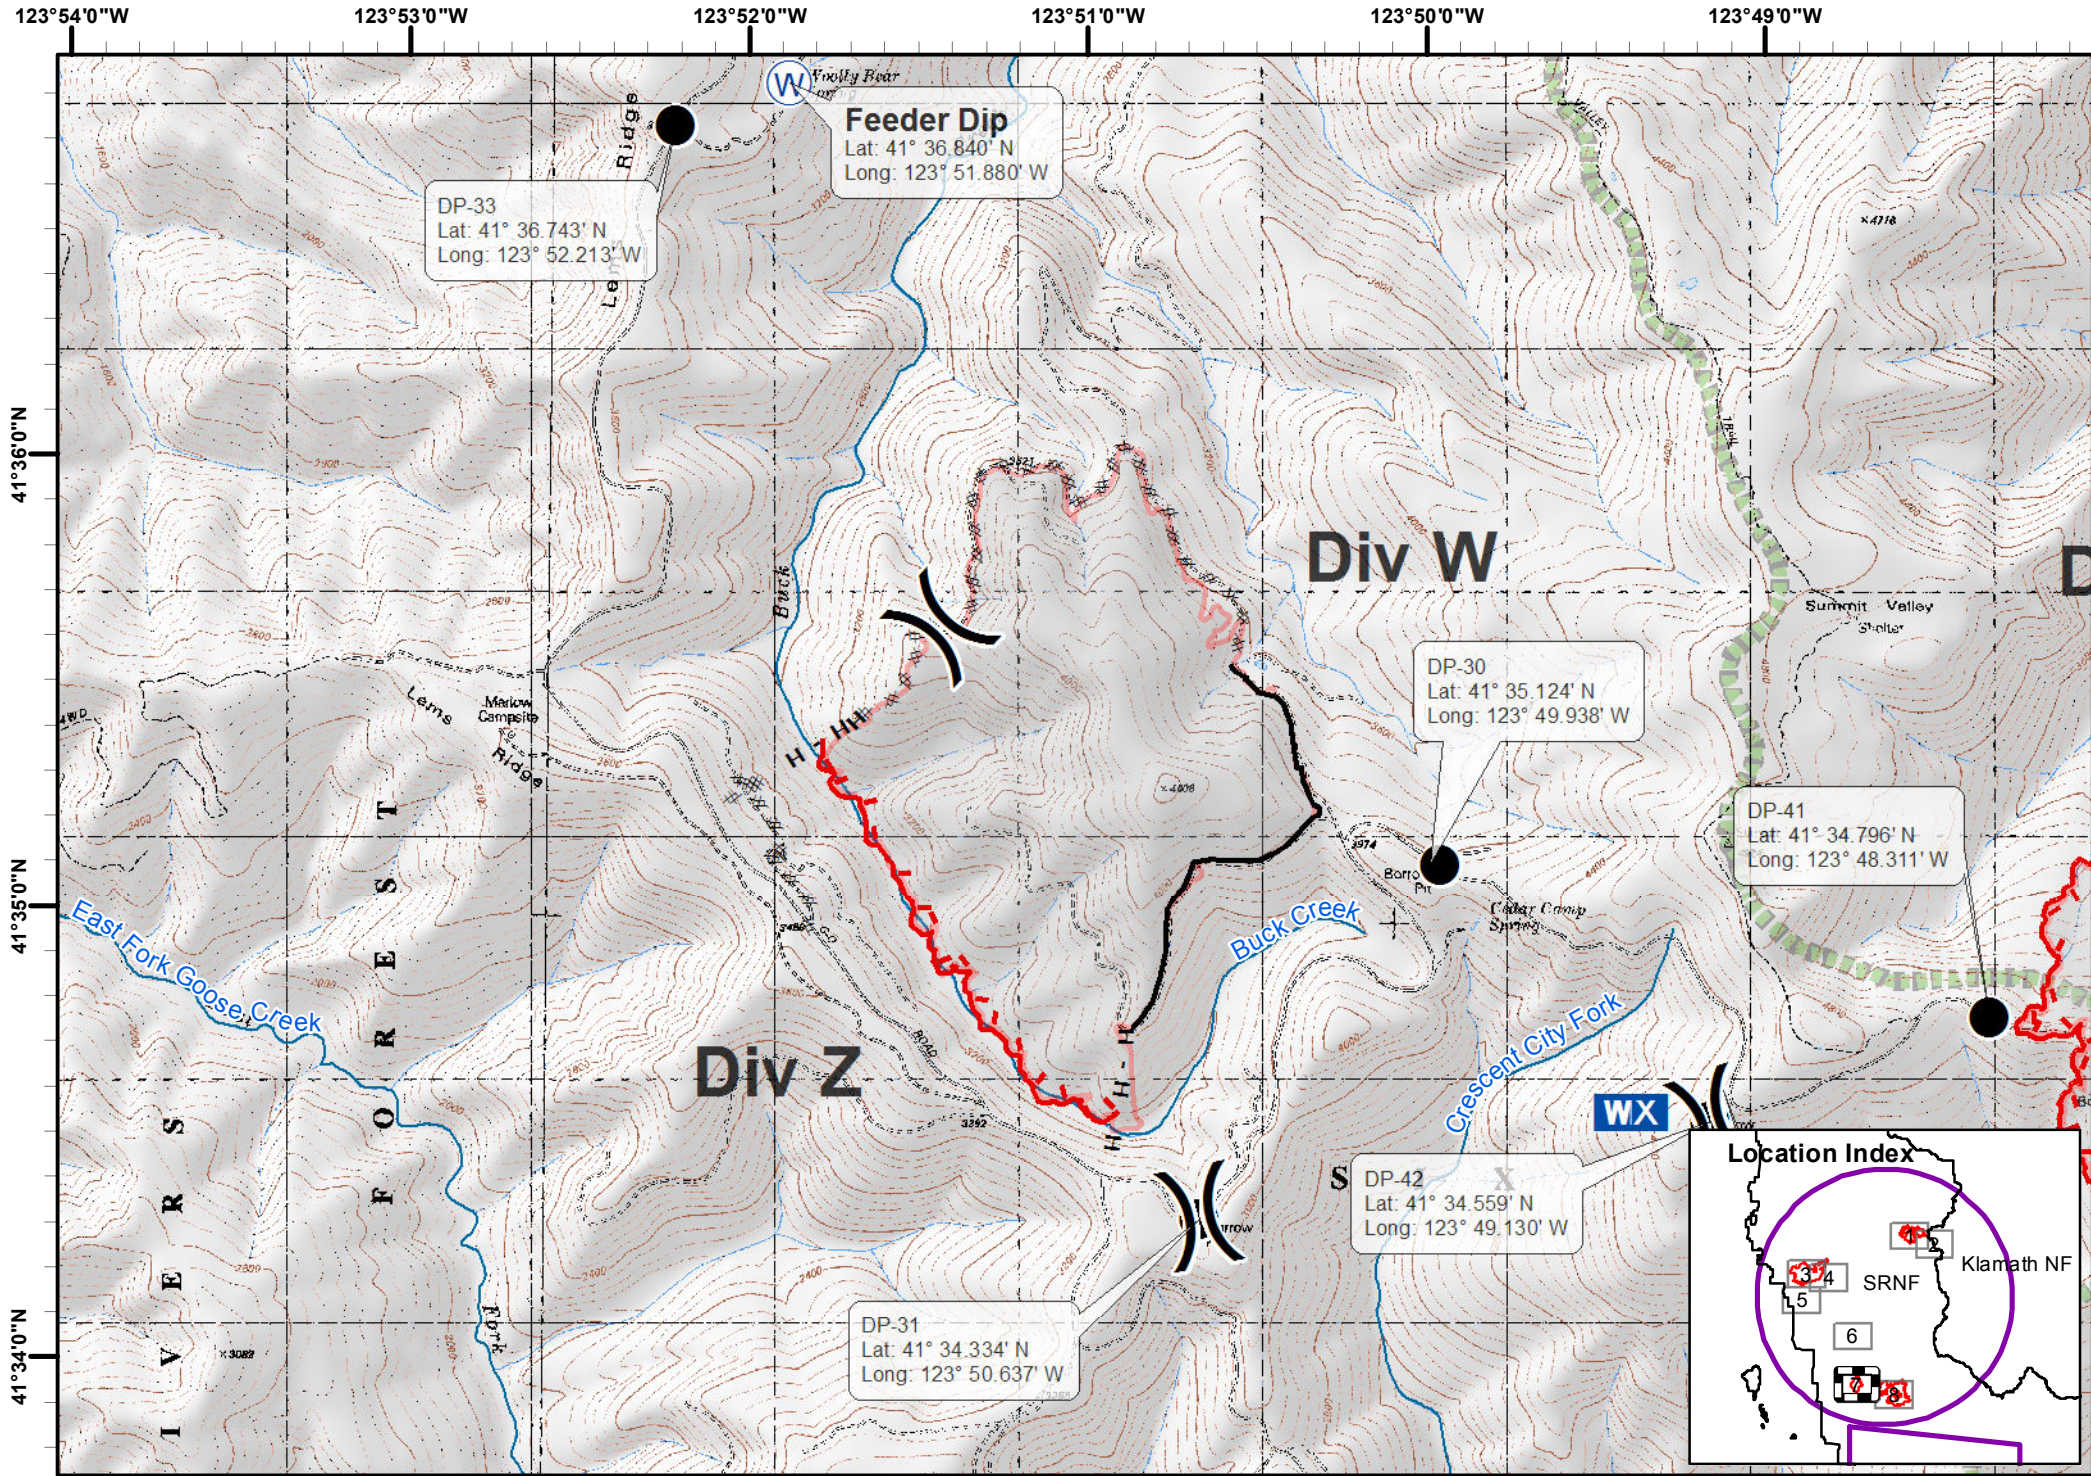

Bear Dipsite
Lat: 41° 50.577' N
Long: 123° 46.392' W

DP-11
Lat: 41° 49.486' N
Long: 123° 46.113' W

DP-10
Lat: 41° 48.931' N
Long: 123° 45.428' W

DP-12
Lat: 41° 48.845' N
Long: 123° 42.413' W

DP-33
Lat: 41° 36.743' N
Long: 123° 52.213' W

Feeder Dip
Lat: 41° 36.840' N
Long: 123° 51.880' W

DP-30
Lat: 41° 35.124' N
Long: 123° 49.938' W

DP-41
Lat: 41° 34.796' N
Long: 123° 48.311' W

DP-42
Lat: 41° 34.559' N
Long: 123° 49.130' W

DP-31
Lat: 41° 34.334' N
Long: 123° 50.637' W