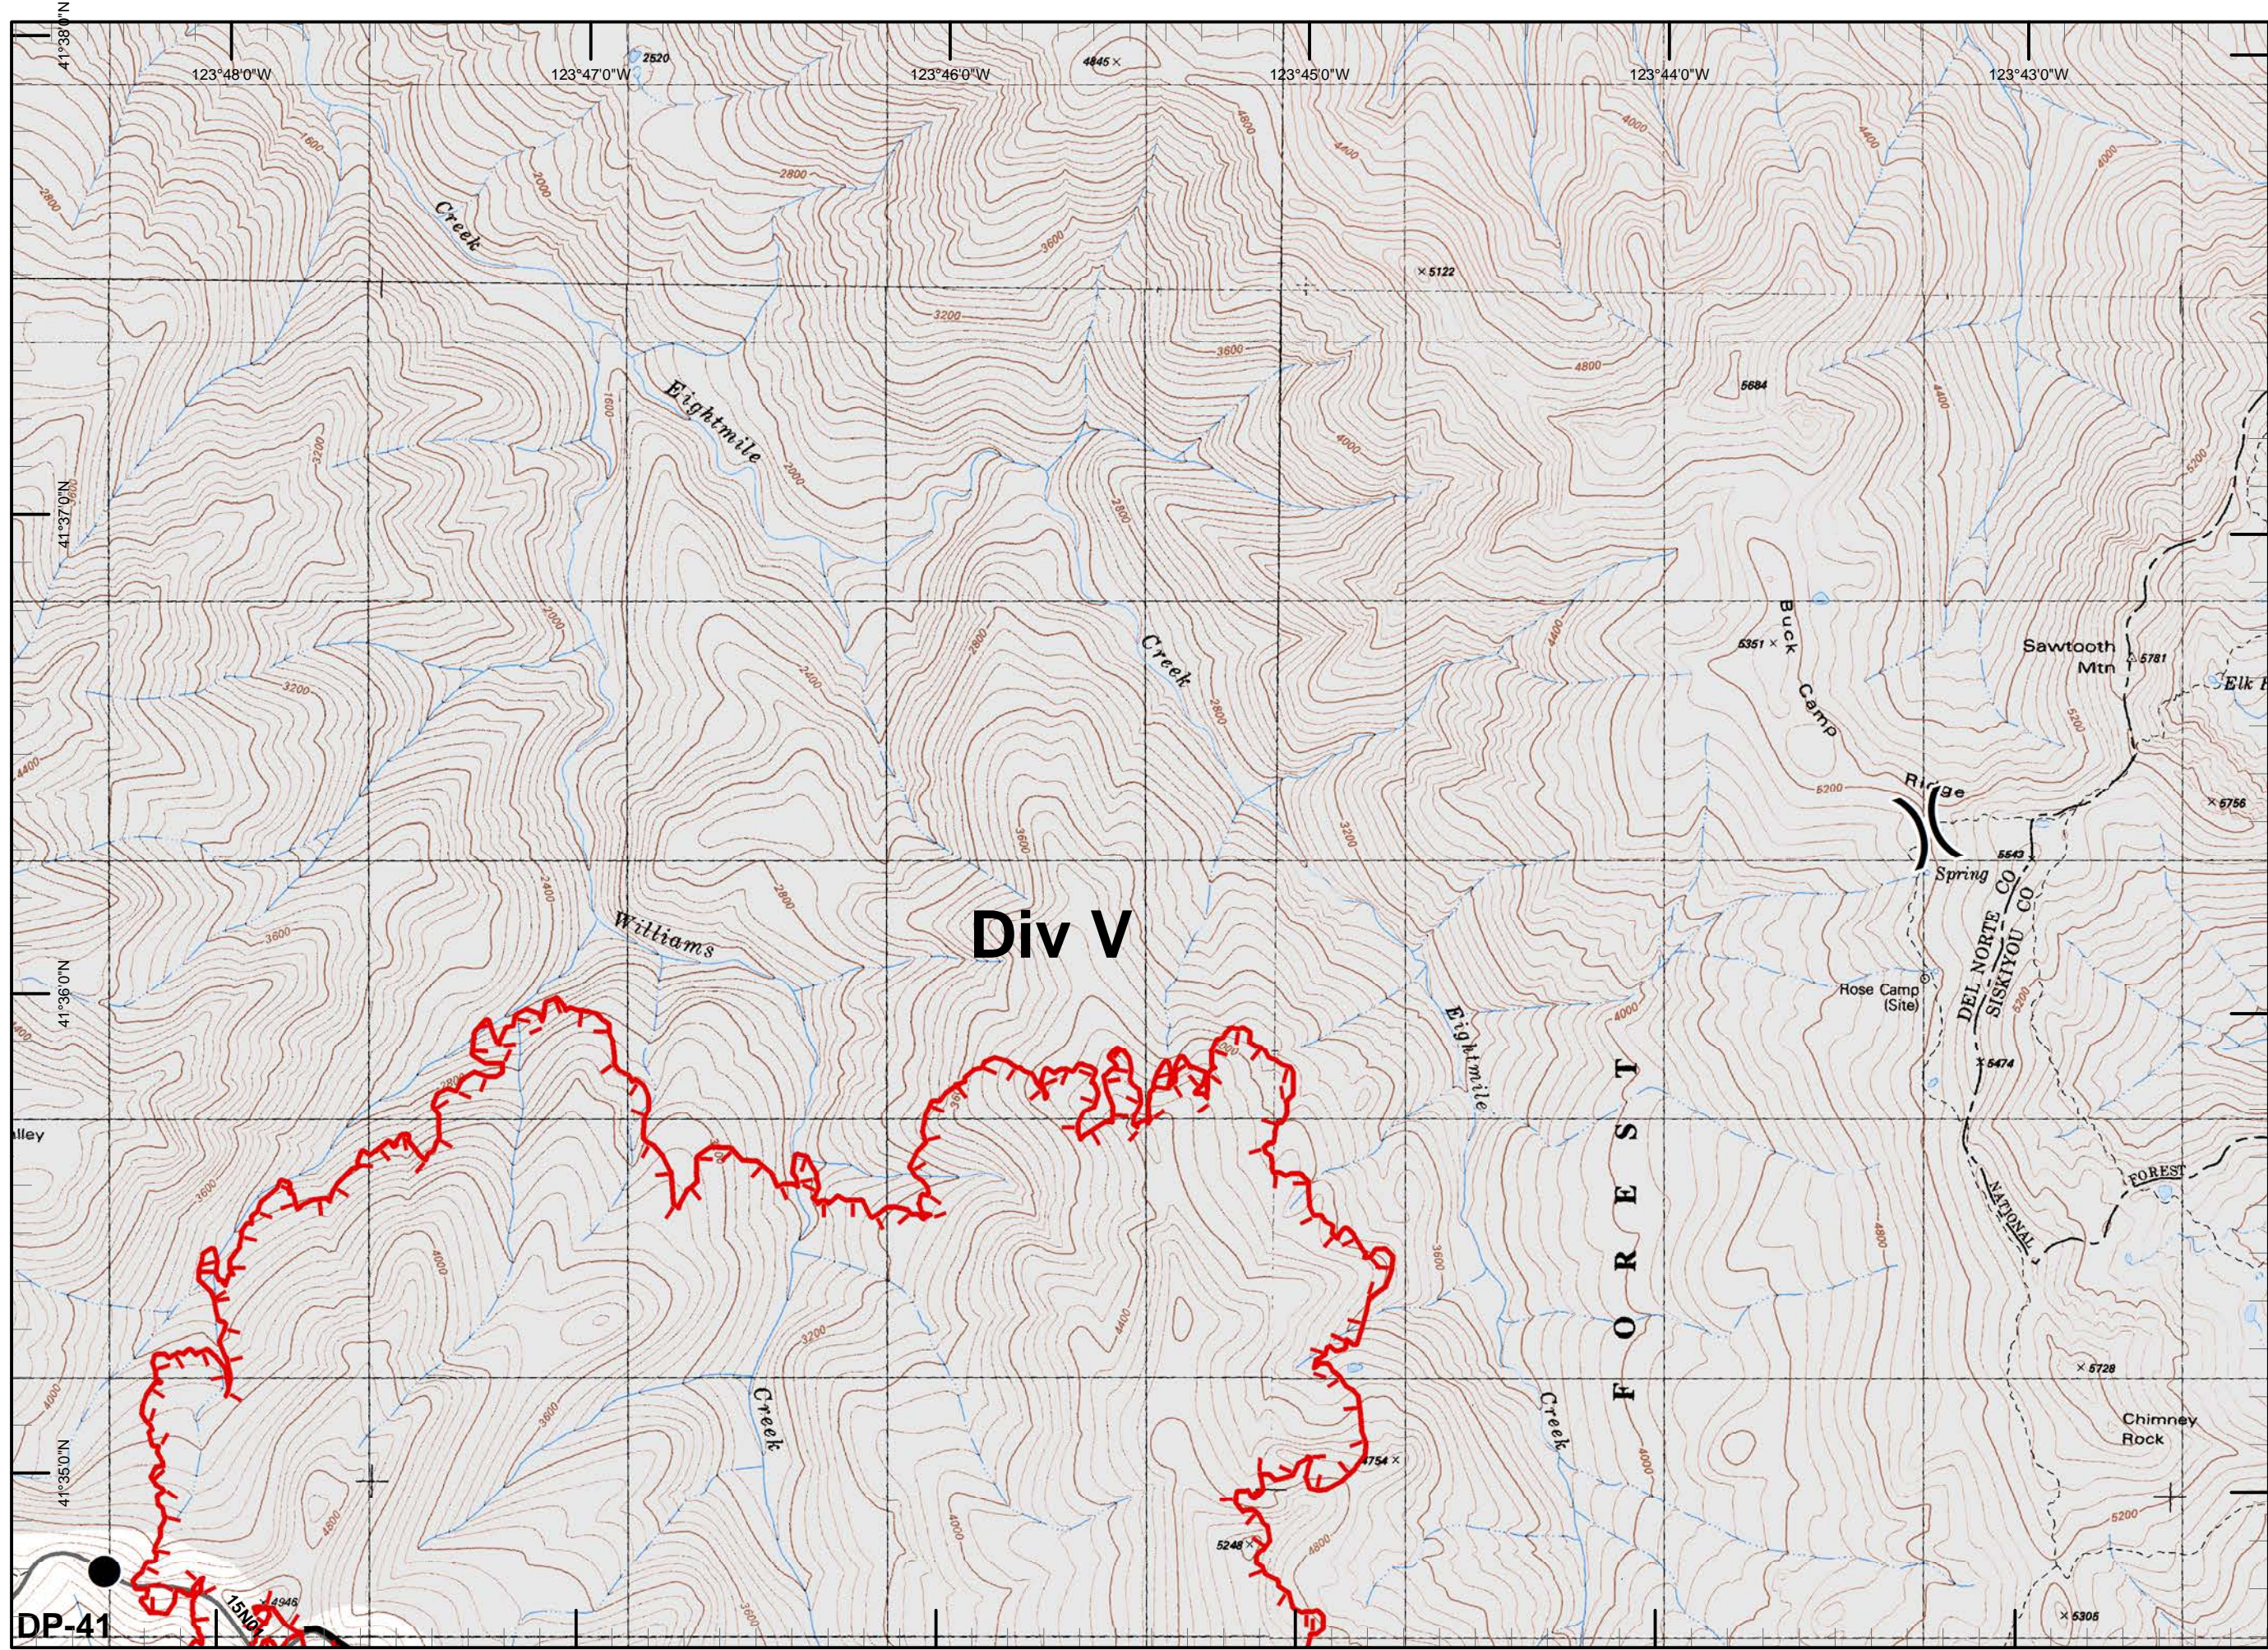

N
NM
8/21/2015
9:40:28 PM