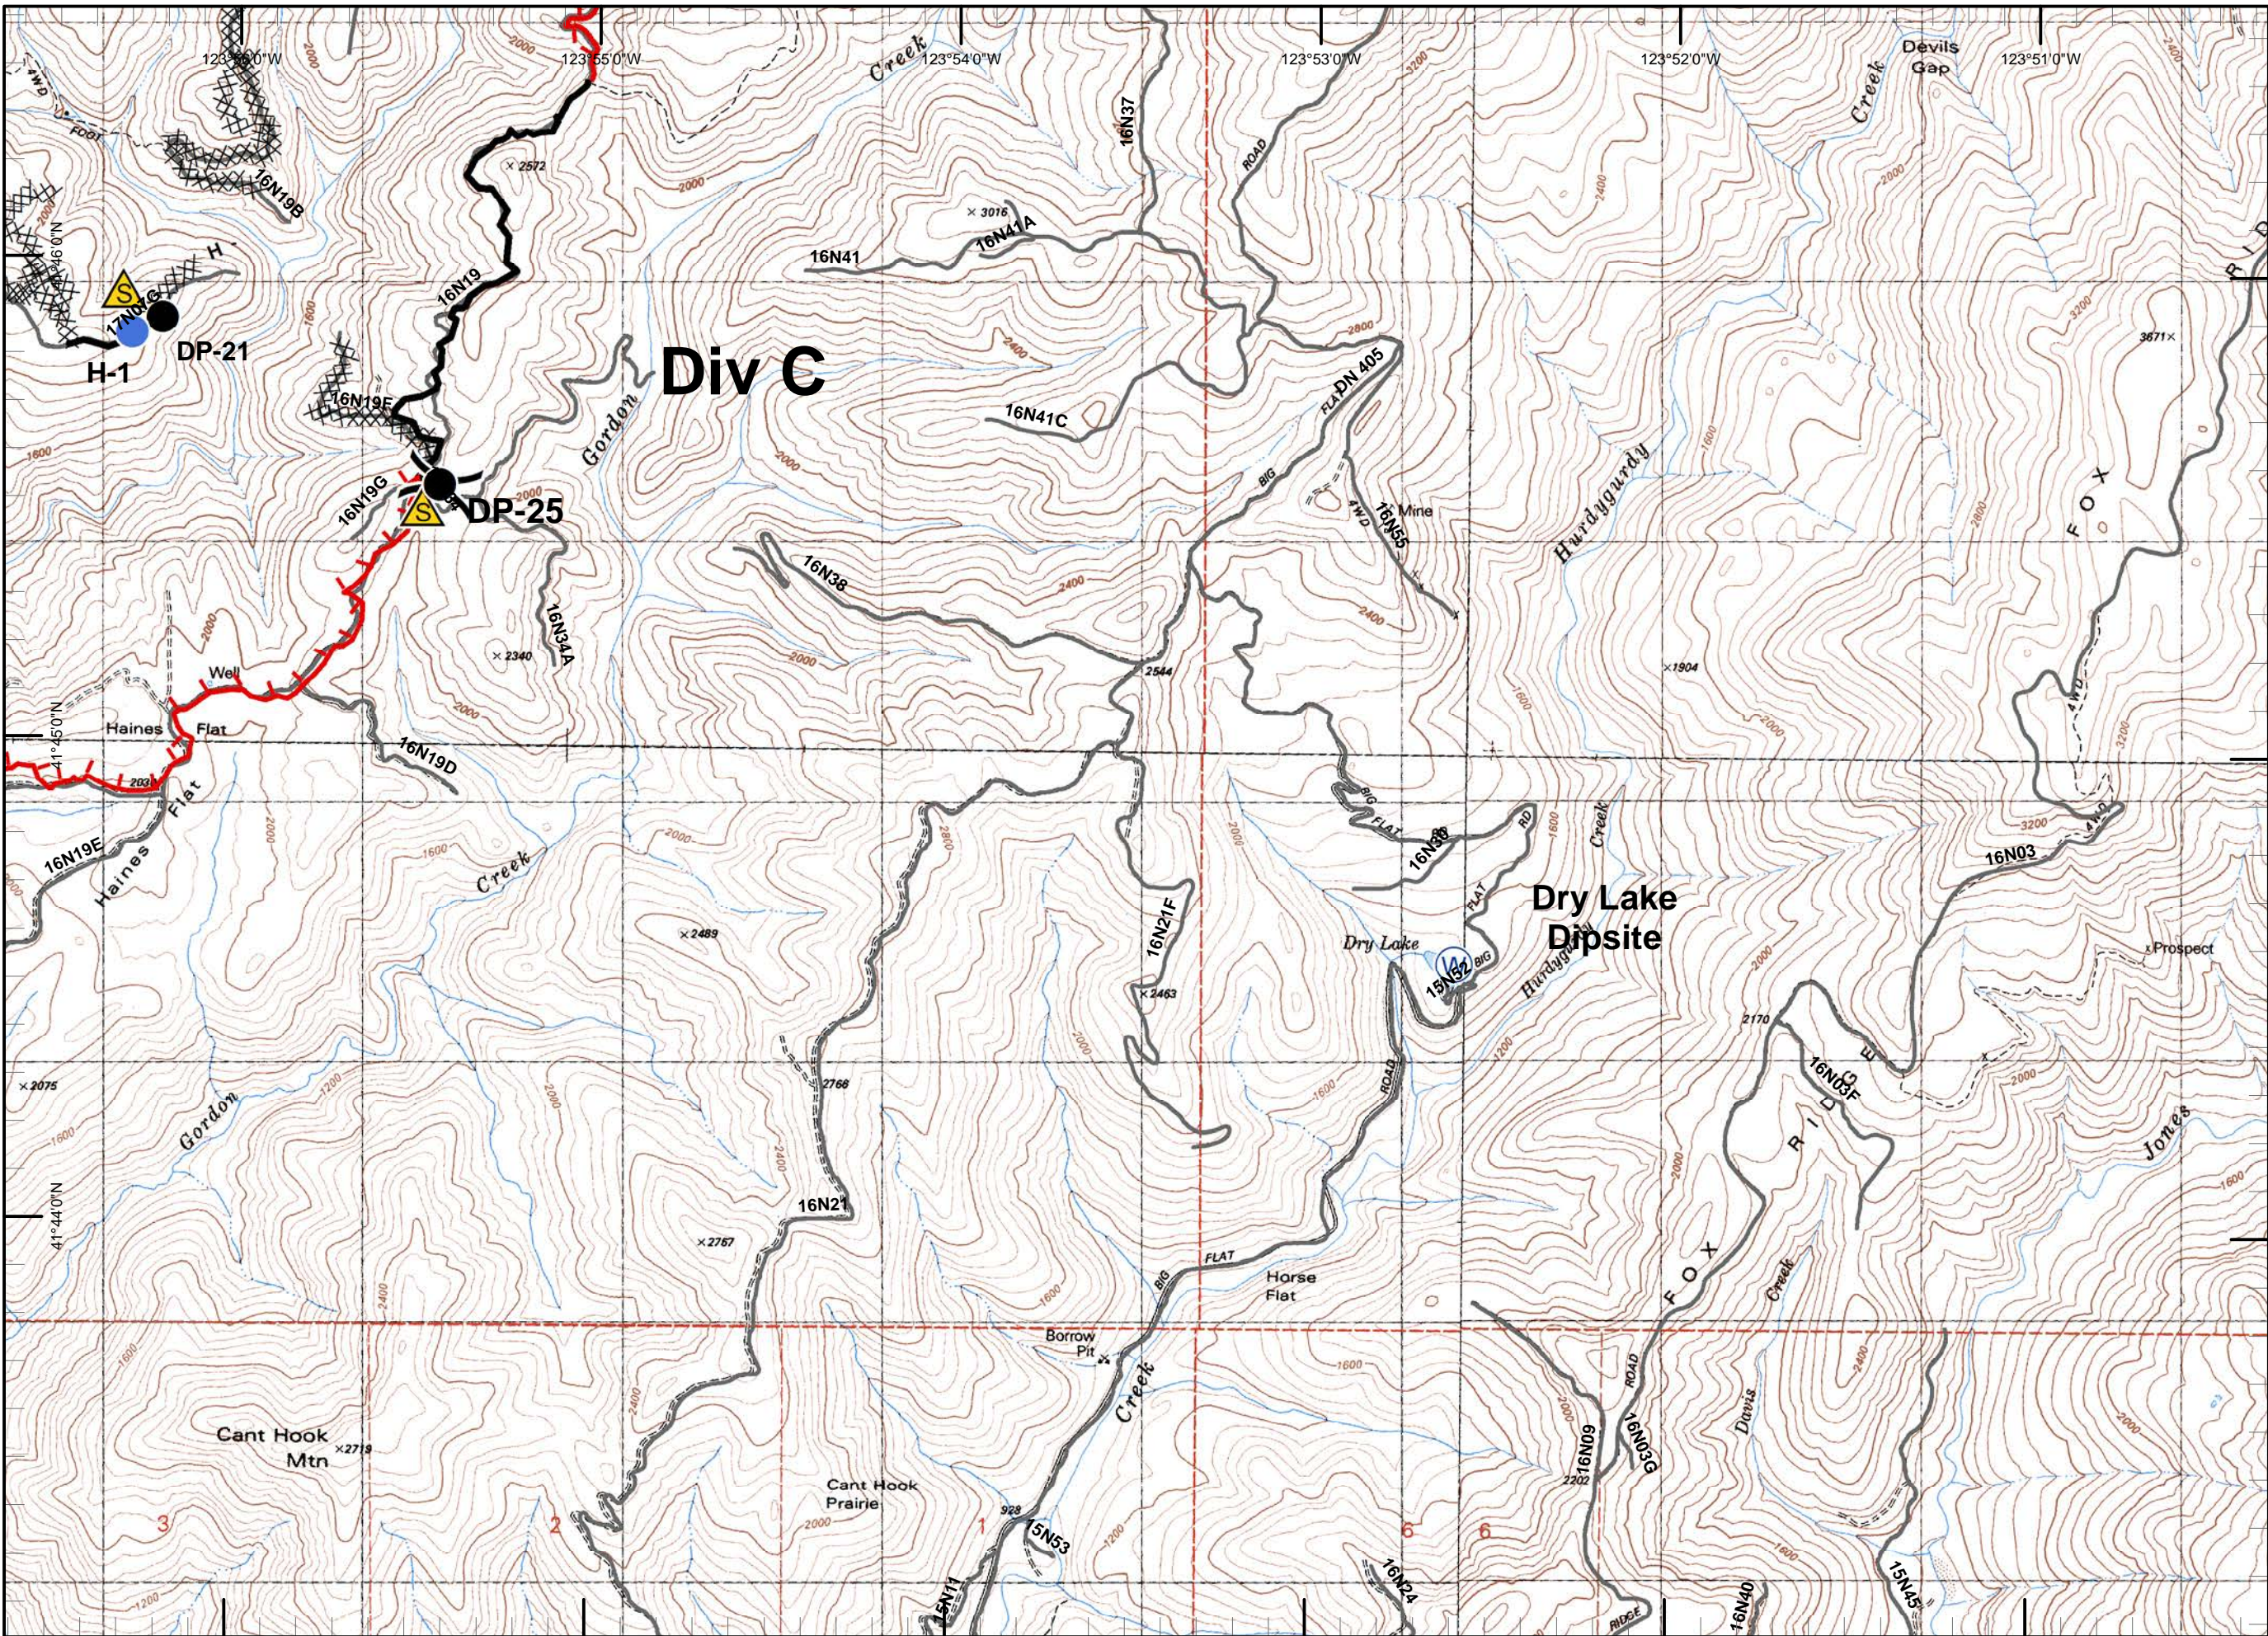

NM
 8/21/2015
 9:39:26 PM

- Legend**
-)) Division
 -]] Branch
 - Drop Point
 - ⊗ Fire Origin
 - ⊙ Spot Fire
 - Helispot
 - ⊙ Staging Area
 - ⊙ Water Source
 - ⊙ Restricted Water Source
 - WX RAWS
 - ⊙ Incident Base
 - ⊙ Camp
 - ⊙ Incident Command Post
 - ⊙ Repeater
 - ⚠ Safety Zone
 - ⊙ Helibase
 - ⊙ Proposed Dozer Line
 - ⊙ Uncontrolled Fire Edge
 - ⊙ Completed Dozer Line
 - Completed Line
 - H - H - Hand Line
 - R - R - Road as Completed Line
 - ▭ Siskiyou Wilderness
 - ▭ Forest Boundary
 - ▭ Bear Basin Butte Botanical Area

Legend

- Division
- Branch
- Drop Point
- Fire Origin
- Spot Fire
- Helispot
- Staging Area
- Water Source
- Restricted Water Source
- RAWS
- Incident Base
- Camp
- Incident Command Post
- Repeater
- Safety Zone
- Helibase
- Proposed Dozer Line
- Uncontrolled Fire Edge
- Completed Dozer Line
- Completed Line
- H - H - Hand Line
- R - R - Road as Completed Line
- Siskiyou Wilderness
- Forest Boundary
- Bear Basin Butte Botanical Area

- Legend**
- Division
 - Branch
 - Drop Point
 - Fire Origin
 - Spot Fire
 - Helispot
 - Staging Area
 - Water Source
 - Restricted Water Source
 - RAWS
 - Incident Base
 - Camp
 - Incident Command Post
 - Repeater
 - Safety Zone
 - Helibase
 - Proposed Dozer Line
 - Uncontrolled Fire Edge
 - Completed Dozer Line
 - Completed Line
 - H - H - Hand Line
 - R - R - Road as Completed Line
 - Siskiyou Wilderness
 - Forest Boundary
 - Bear Basin Butte Botanical Area