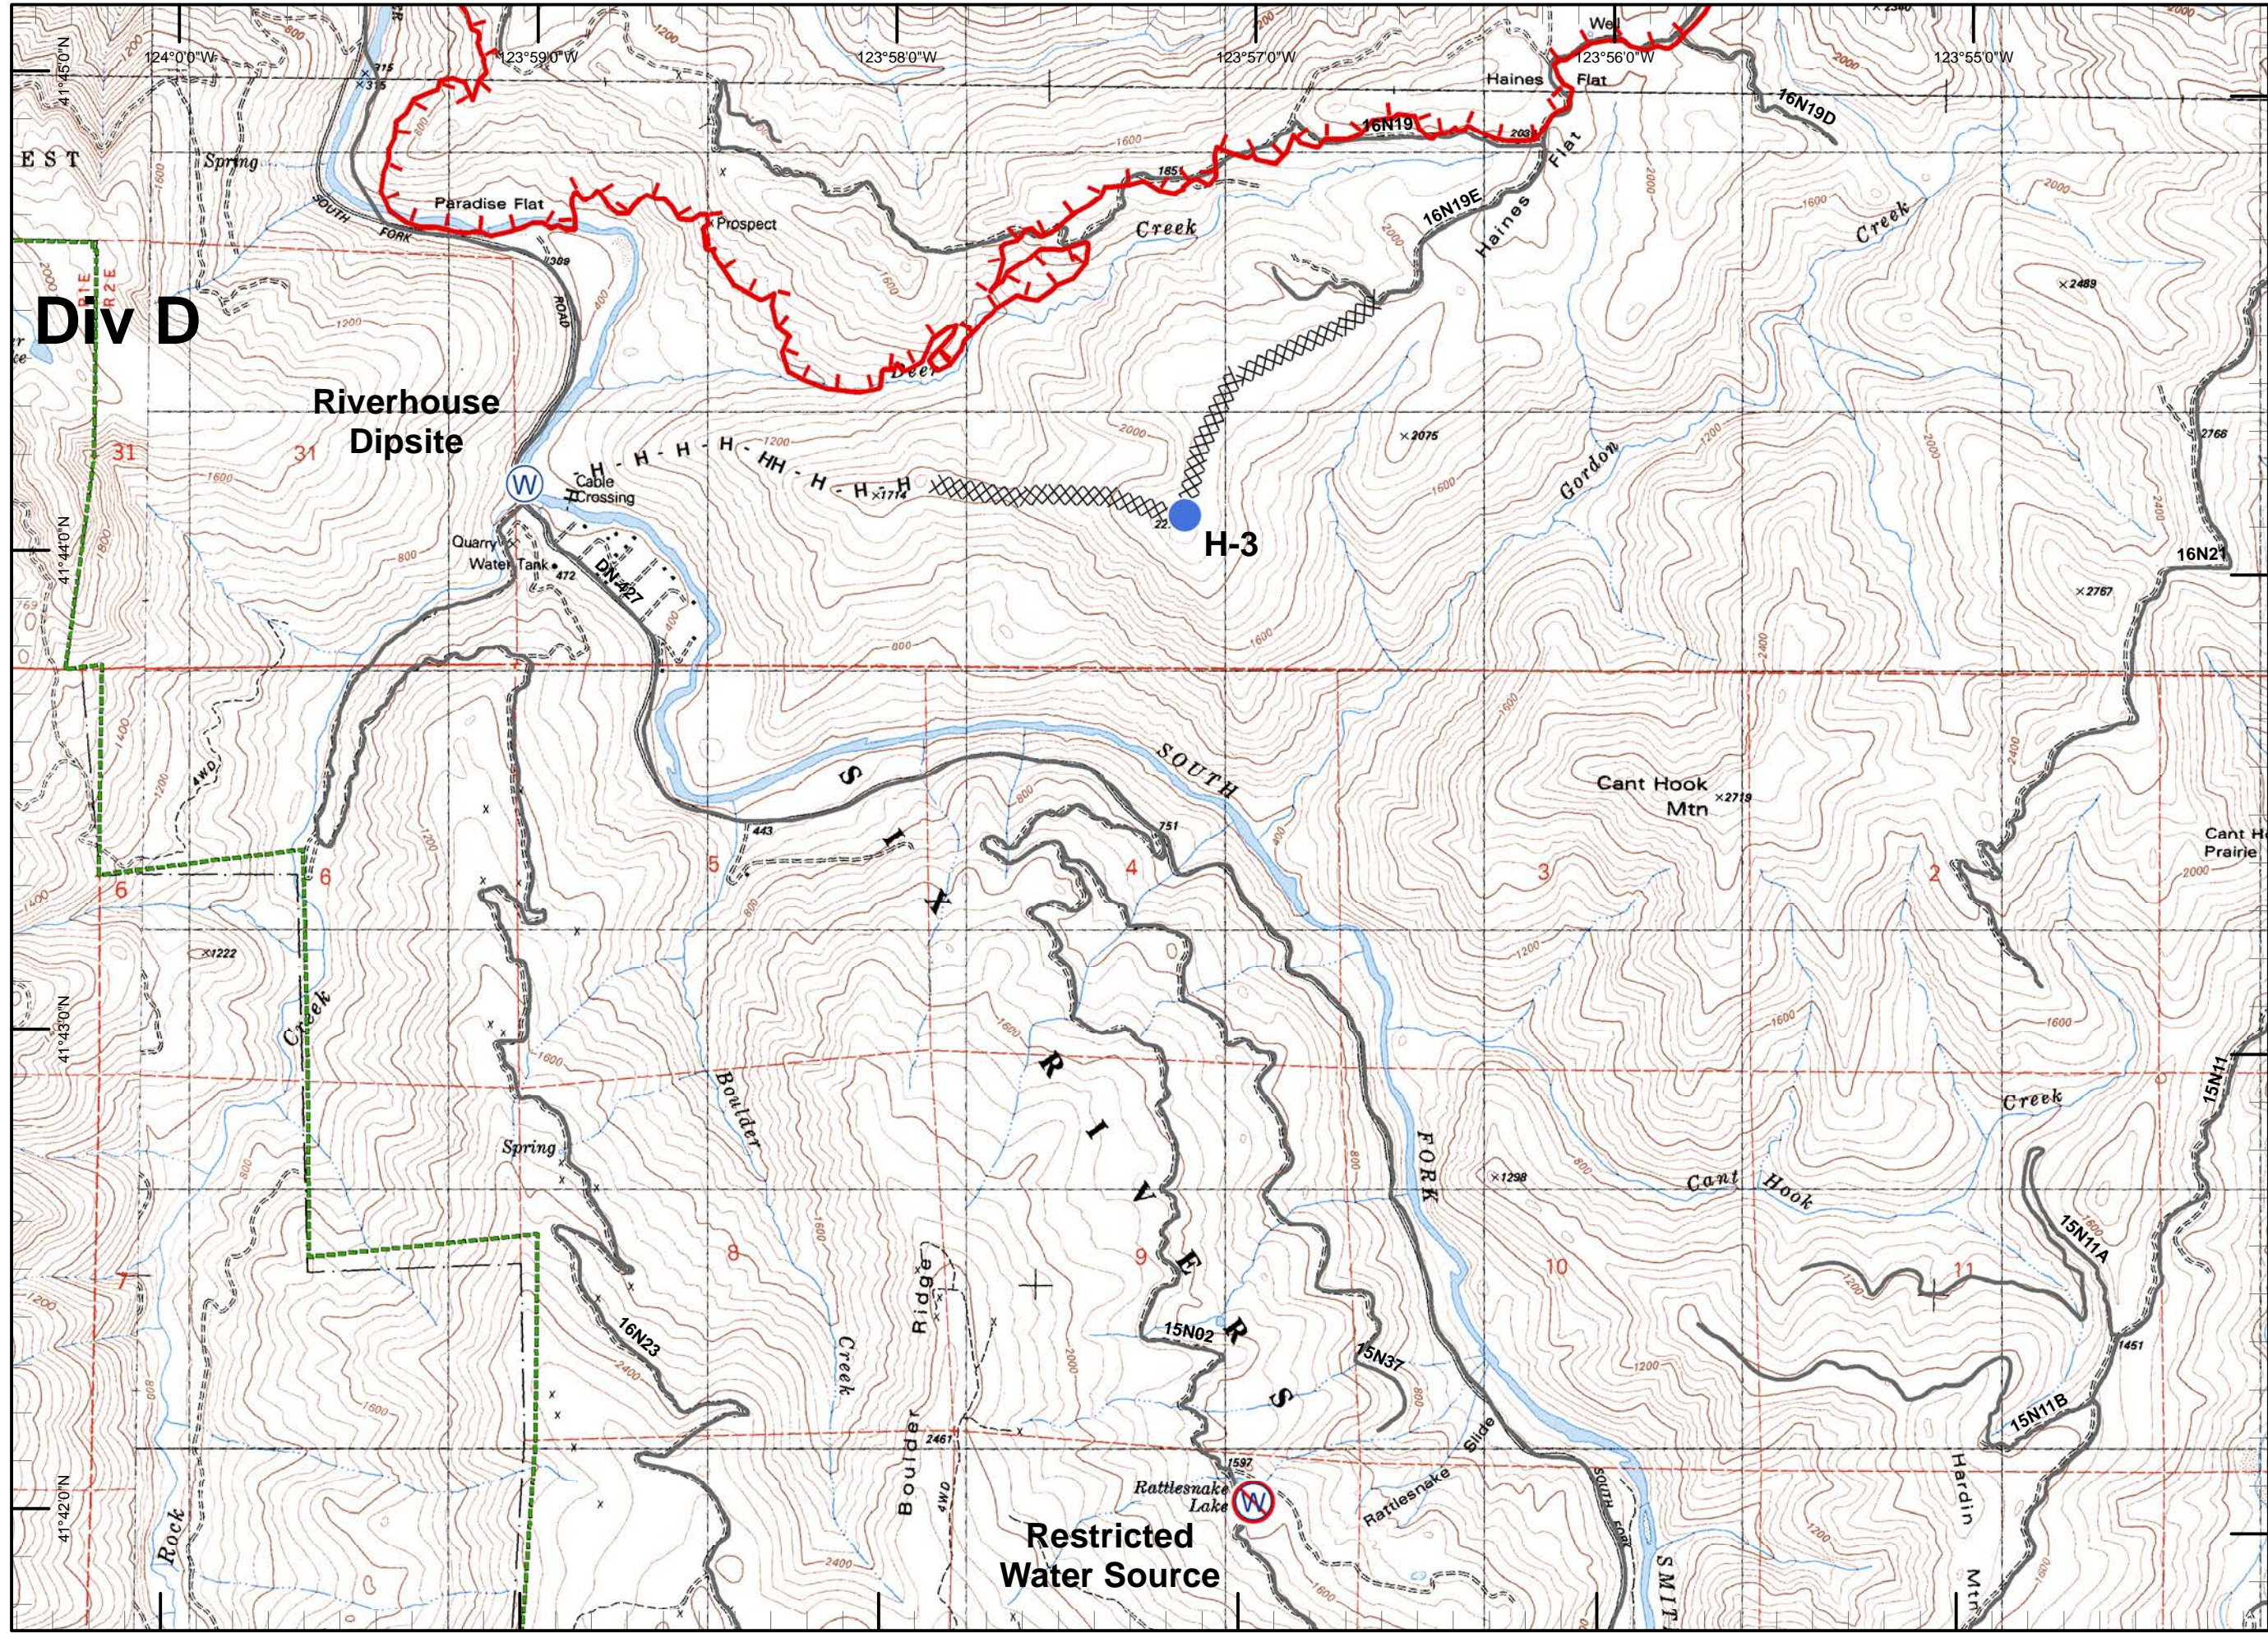

Legend

- Division
- Branch
- Drop Point
- Fire Origin
- Spot Fire
- Helispot
- Staging Area
- Water Source
- Restricted Water Source
- RAWS
- Incident Base
- Camp
- Incident Command Post
- Repeater
- Safety Zone
- Helibase
- Proposed Dozer Line
- Uncontrolled Fire Edge
- Completed Dozer Line
- Completed Line
- H - H - Hand Line
- R - R - Road as Completed Line
- Siskiyou Wilderness
- Forest Boundary
- Bear Basin Butte Botanical Area

- Legend**
- Division
 - Branch
 - Drop Point
 - Fire Origin
 - Spot Fire
 - Helispot
 - Staging Area
 - Water Source
 - Restricted Water Source
 - RAWS
 - Incident Base
 - Camp
 - Incident Command Post
 - Repeater
 - Safety Zone
 - Helibase
 - Proposed Dozer Line
 - Uncontrolled Fire Edge
 - Completed Dozer Line
 - Completed Line
 - H - H - Hand Line
 - R - R - Road as Completed Line
 - Siskiyou Wilderness
 - Forest Boundary
 - Bear Basin Butte Botanical Area

Legend

- Division
- Branch
- Drop Point
- Fire Origin
- Spot Fire
- Helispot
- Staging Area
- Water Source
- Restricted Water Source
- RAWs
- Incident Base
- Camp
- Incident Command Post
- Repeater
- Safety Zone
- Helibase
- Proposed Dozer Line
- Uncontrolled Fire Edge
- Completed Dozer Line
- Completed Line
- Hand Line
- Road as Completed Line
- Siskiyou Wilderness
- Forest Boundary
- Bear Basin Butte Botanical Area