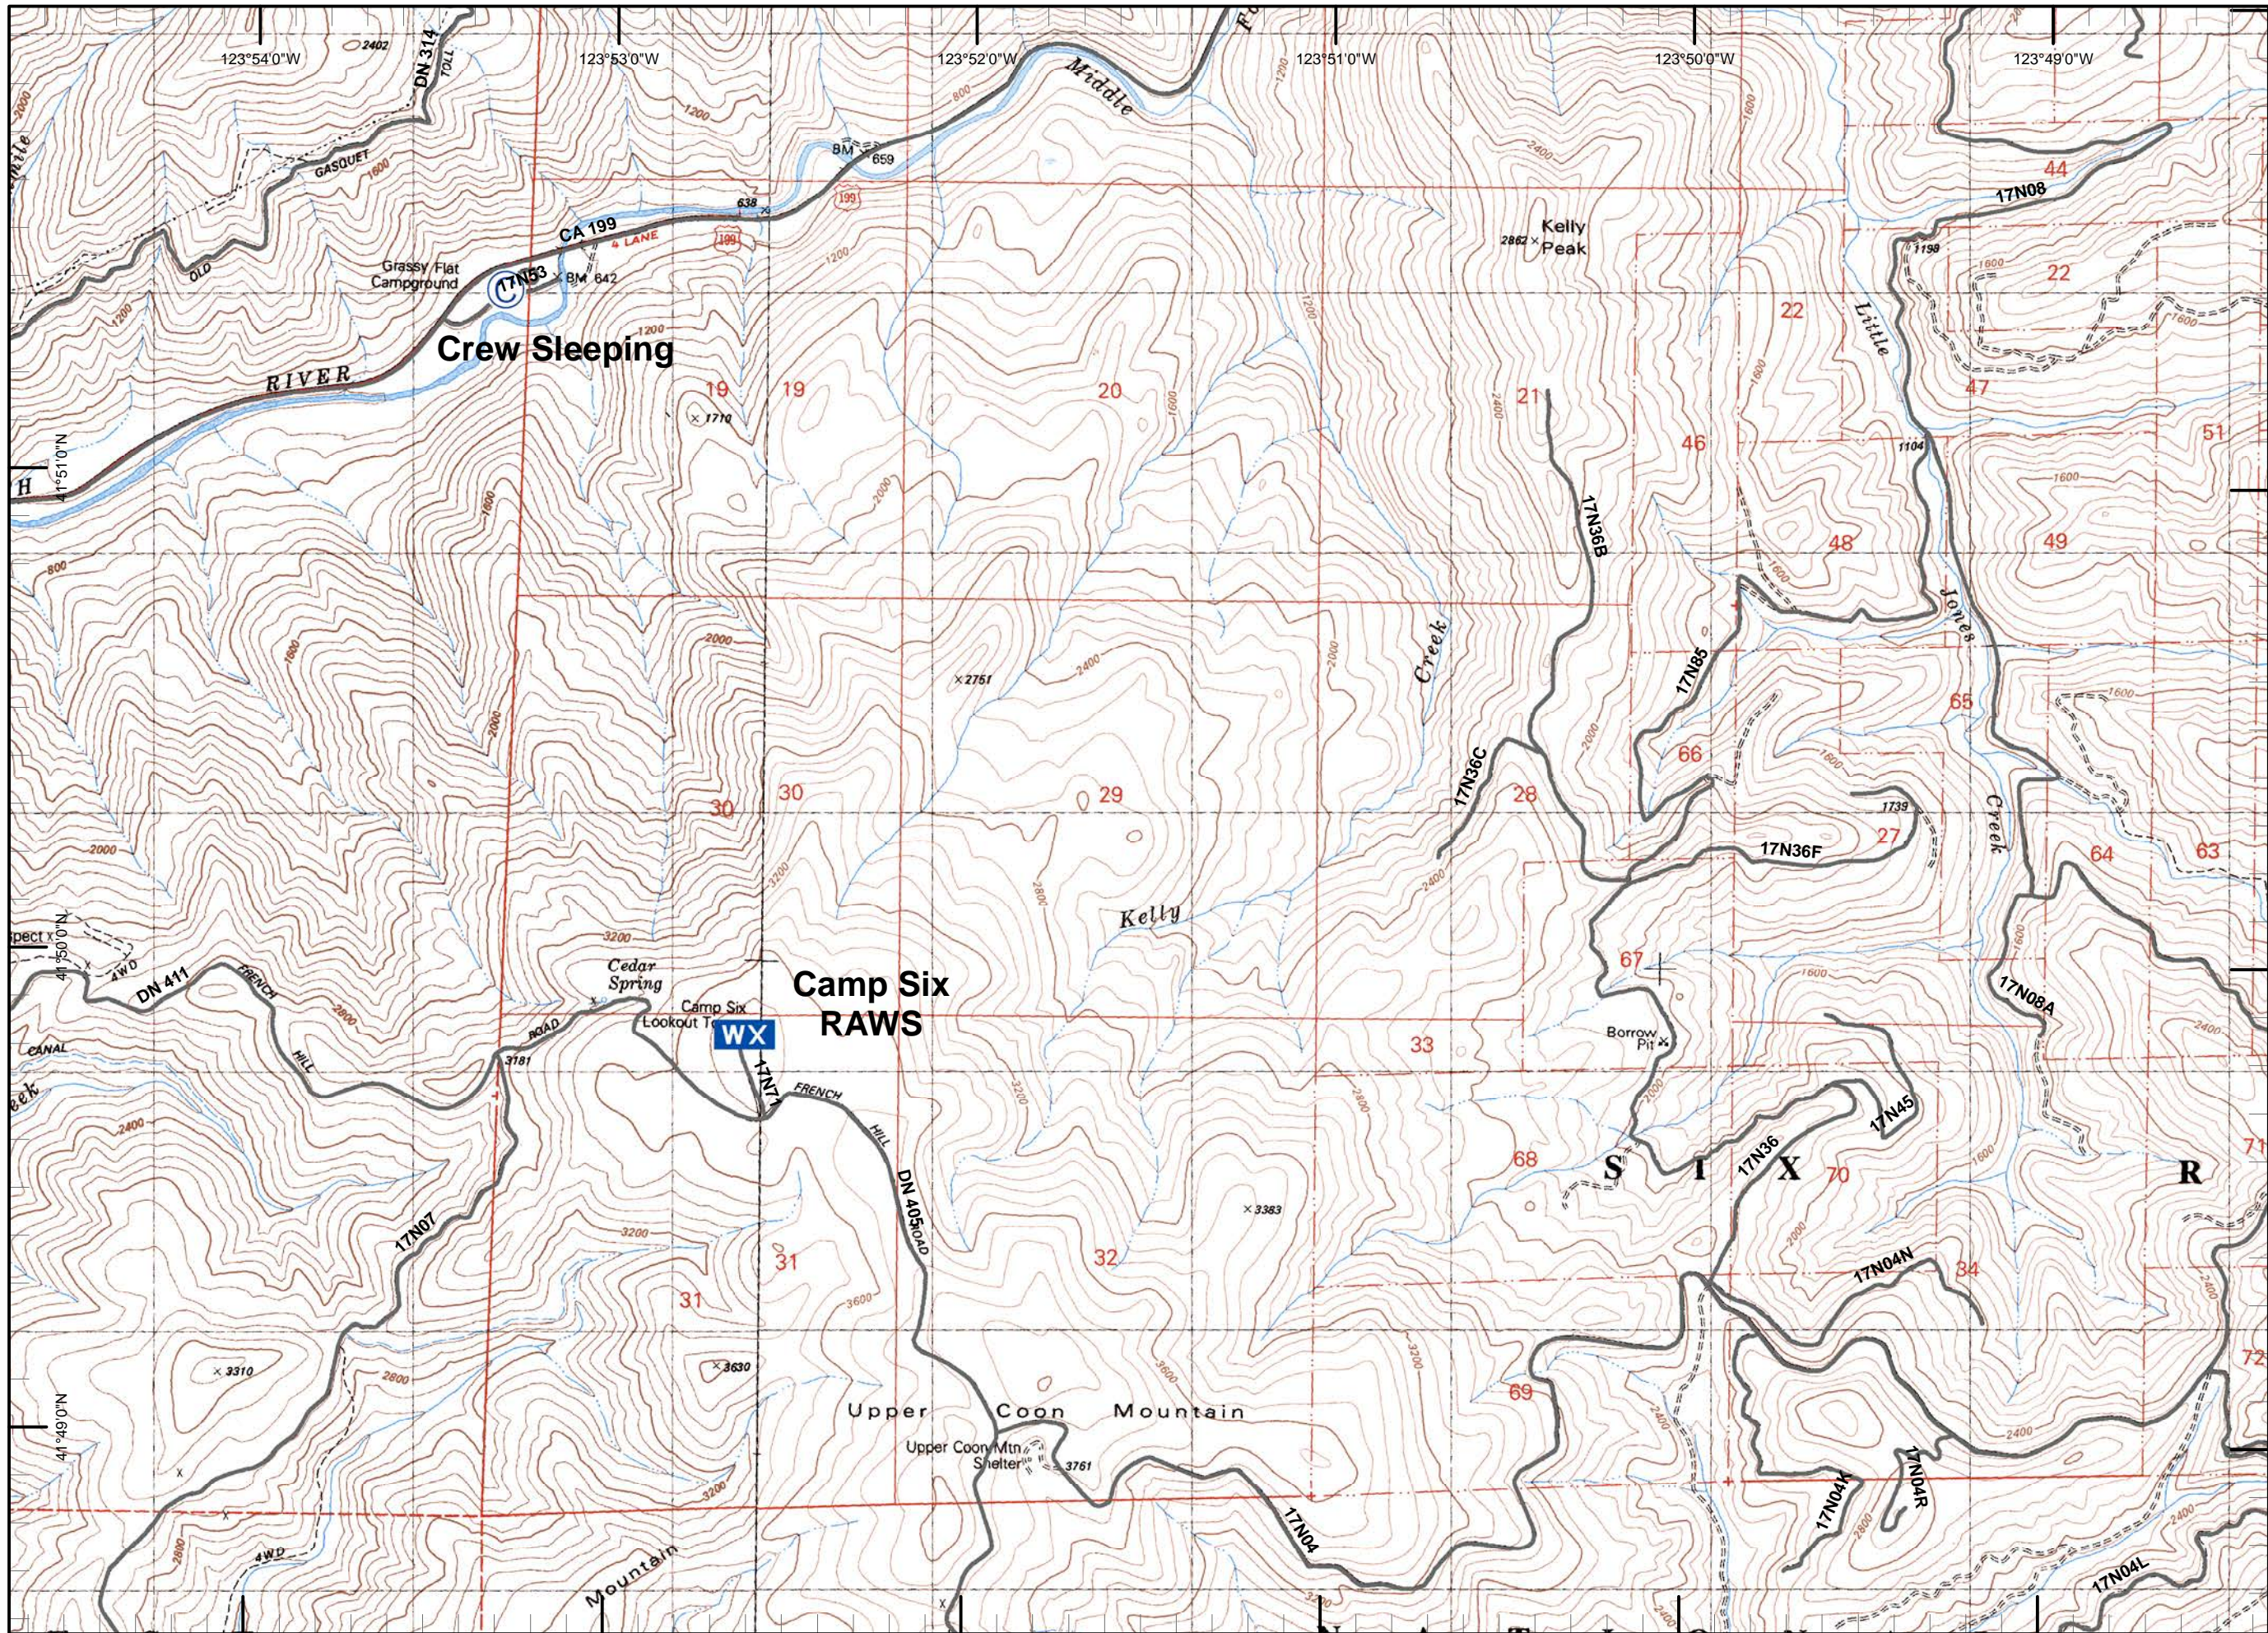

Legend

-) (Division
-] [Branch
- Drop Point
- ⊗ Fire Origin
- ♂ Spot Fire
- Helispot
- Ⓢ Staging Area
- Ⓦ Water Source
- Ⓦ Restricted Water Source
- Ⓦ RAWX
- Ⓟ Incident Base
- Ⓢ Camp
- ▣ Incident Command Post
- Ⓡ Repeater
- ⚠ Safety Zone
- Ⓟ Helibase
- ⊗ ● Proposed Dozer Line
- ▬ Uncontrolled Fire Edge
- ⊗⊗⊗ Completed Dozer Line
- ▬ Completed Line
- H · H · Hand Line
- R · R · Road as Completed Line
- ▭ Siskiyou Wilderness
- ▬ Forest Boundary
- ▨ Bear Basin Butte
- ▨ Botanical Area

Legend

- Division
- Branch
- Drop Point
- Fire Origin
- Spot Fire
- Helispot
- Staging Area
- Water Source
- Restricted Water Source
- RAWS
- Incident Base
- Camp
- Incident Command Post
- Repeater
- Safety Zone
- Helibase
- Proposed Dozer Line
- Uncontrolled Fire Edge
- Completed Dozer Line
- Completed Line
- H - H - Hand Line
- R - R - Road as Completed Line
- Siskiyou Wilderness
- Forest Boundary
- Bear Basin Butte Botanical Area

Legend

- Division
- Branch
- Drop Point
- Fire Origin
- Spot Fire
- Helispot
- Staging Area
- Water Source
- Restricted Water Source
- RAWs
- Incident Base
- Camp
- Incident Command Post
- Repeater
- Safety Zone
- Helibase
- Proposed Dozer Line
- Uncontrolled Fire Edge
- Completed Dozer Line
- Completed Line
- Hand Line
- Road as Completed Line
- Siskiyou Wilderness
- Forest Boundary
- Bear Basin Butte Botanical Area