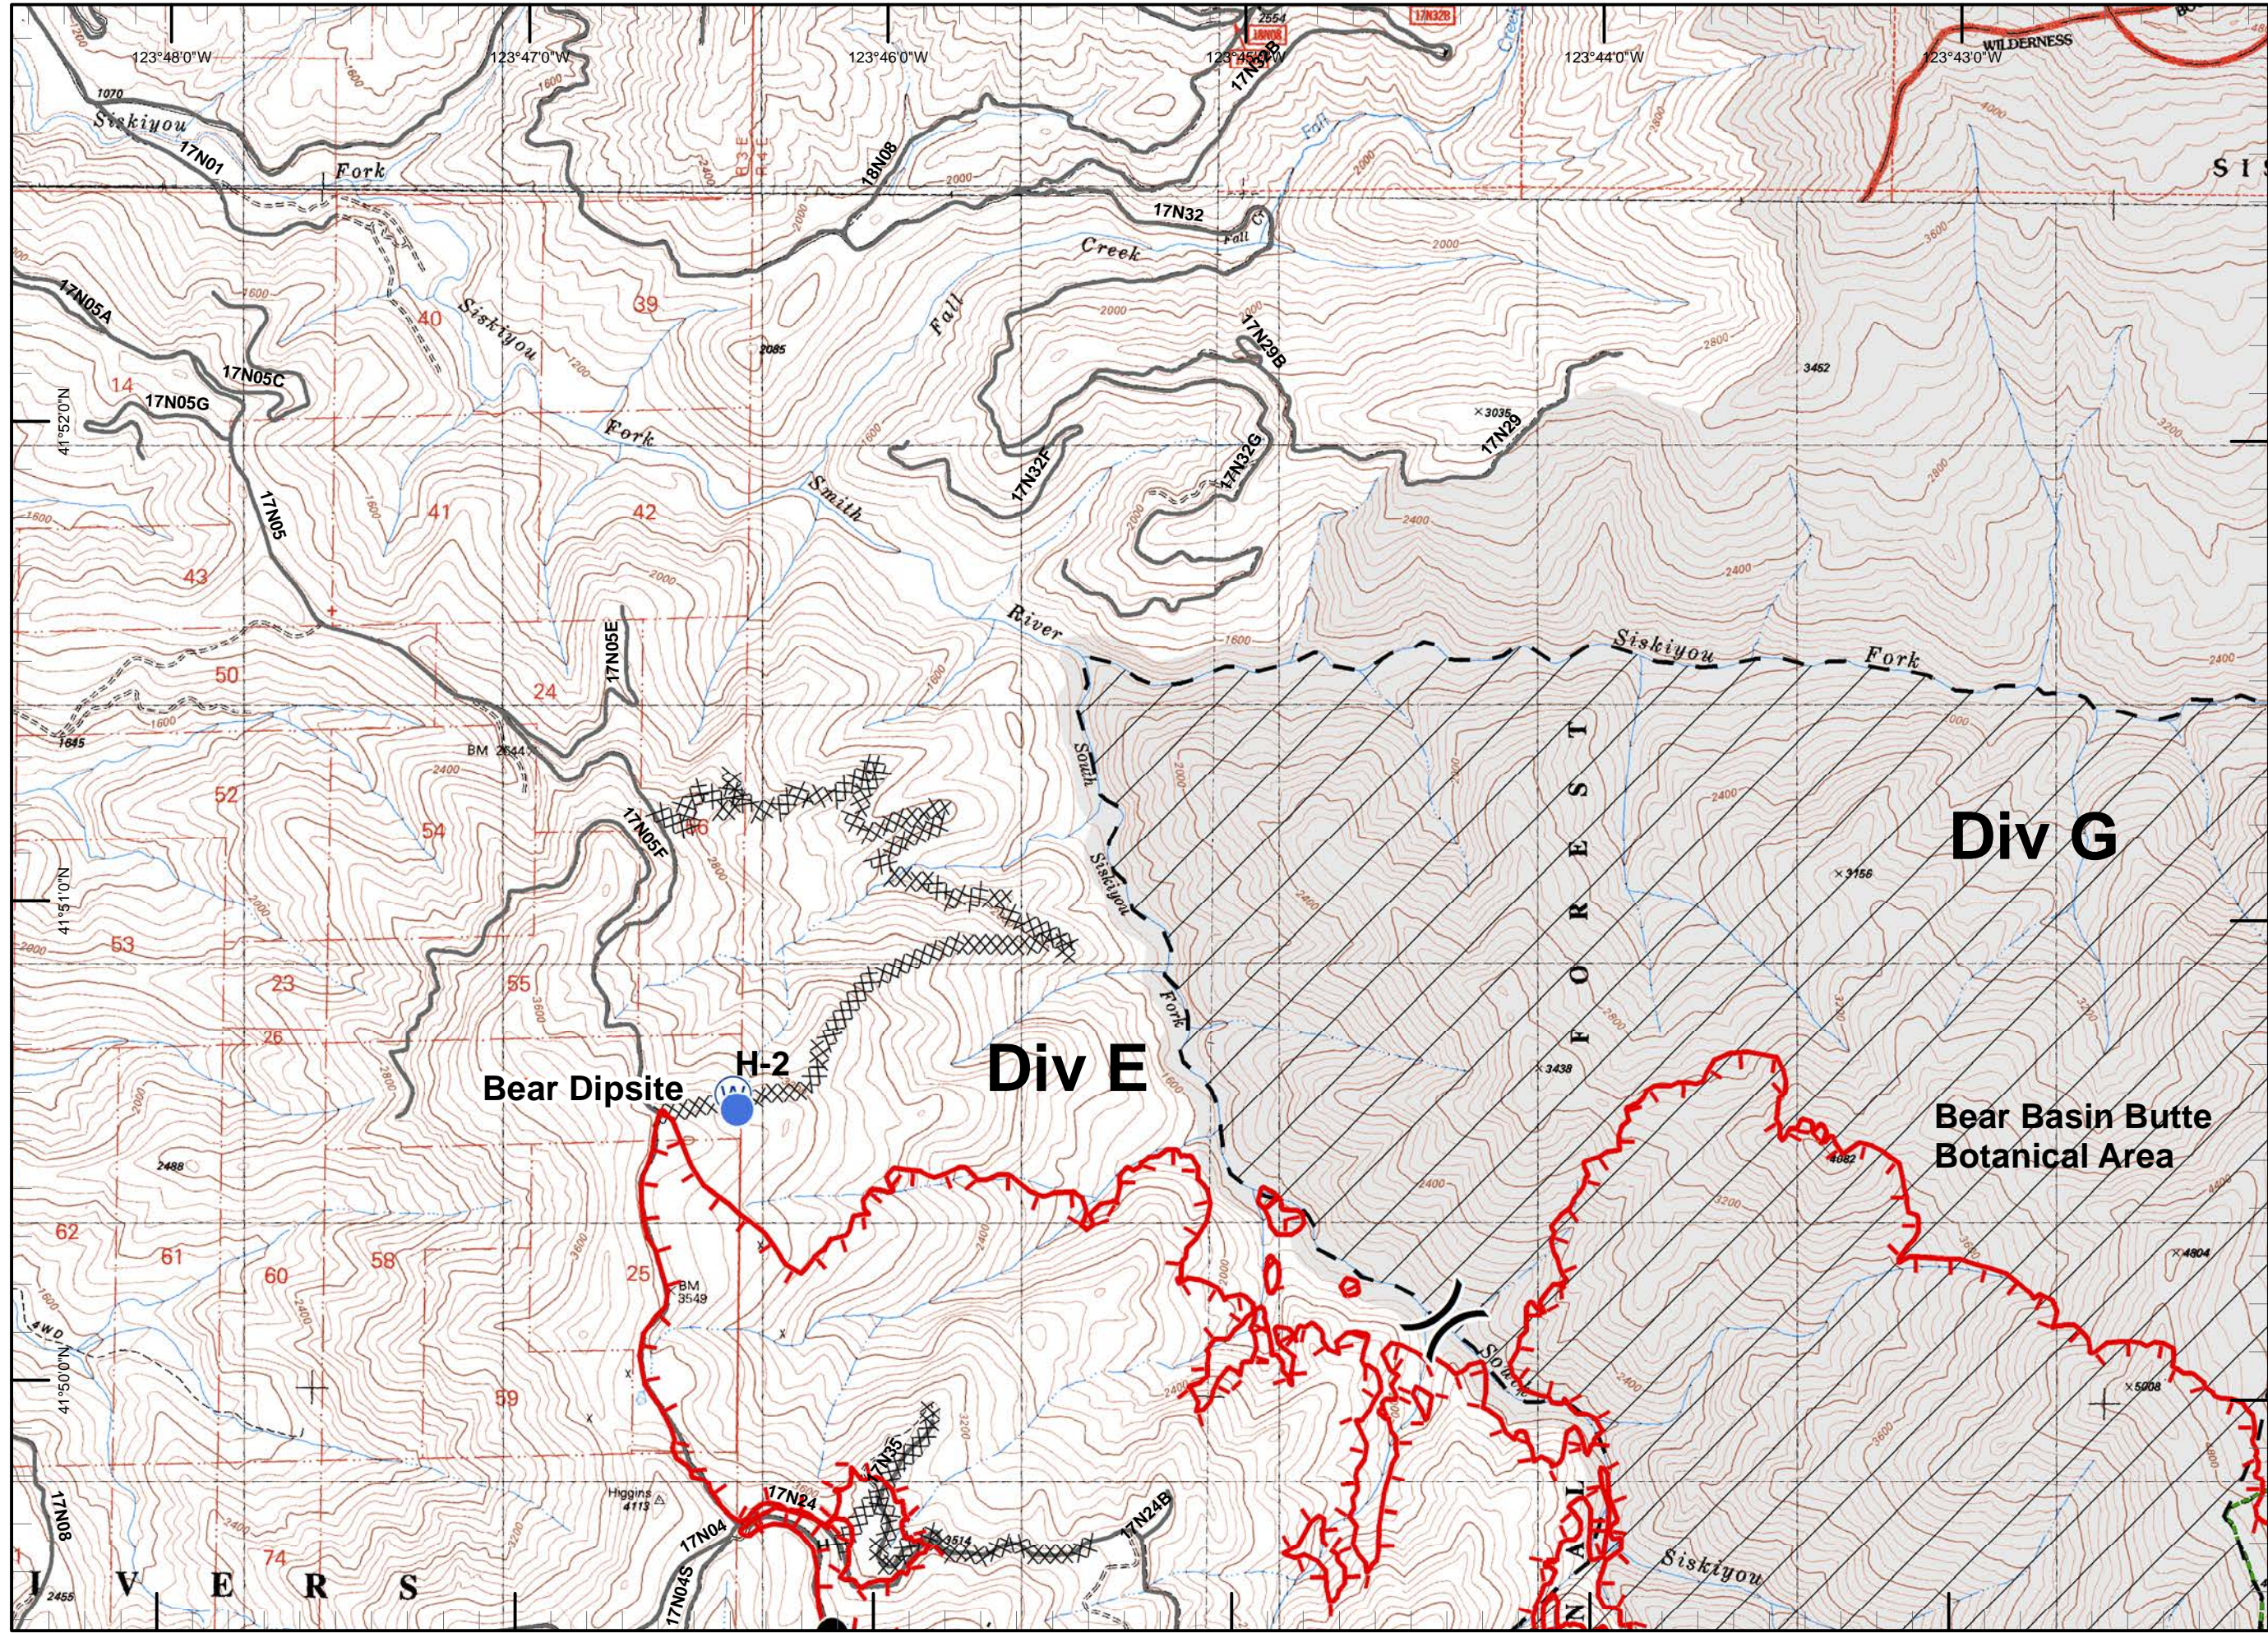

Legend

-) (Division
-] [Branch
- Drop Point
- ⊗ Fire Origin
- ♂ Spot Fire
- Helispot
- Ⓢ Staging Area
- Ⓦ Water Source
- Ⓦ Restricted Water Source
- Ⓦ RAWX
- Ⓟ Incident Base
- Ⓢ Camp
- ▣ Incident Command Post
- Ⓡ Repeater
- ⚠ Safety Zone
- Ⓟ Helibase
- ⊗ ● Proposed Dozer Line
- ▬ Uncontrolled Fire Edge
- ⊗⊗⊗ Completed Dozer Line
- ▬ Completed Line
- H · H · Hand Line
- R · R · Road as Completed Line
- ▭ Siskiyou Wilderness
- ▬ Forest Boundary
- ▨ Bear Basin Butte
- ▨ Botanical Area

Legend

- Division
- Branch
- Drop Point
- Fire Origin
- Spot Fire
- Helispot
- Staging Area
- Water Source
- Restricted Water Source
- RAWS
- Incident Base
- Camp
- Incident Command Post
- Repeater
- Safety Zone
- Helibase
- Proposed Dozer Line
- Uncontrolled Fire Edge
- Completed Dozer Line
- Completed Line
- H - H - Hand Line
- R - R - Road as Completed Line
- Siskiyou Wilderness
- Forest Boundary
- Bear Basin Butte Botanical Area

Legend

- Division
- Branch
- Drop Point
- Fire Origin
- Spot Fire
- Helispot
- Staging Area
- Water Source
- Restricted Water Source
- RAWs
- Incident Base
- Camp
- Incident Command Post
- Repeater
- Safety Zone
- Helibase
- Proposed Dozer Line
- Uncontrolled Fire Edge
- Completed Dozer Line
- Completed Line
- Hand Line
- Road as Completed Line
- Siskiyou Wilderness
- Forest Boundary
- Bear Basin Butte Botanical Area