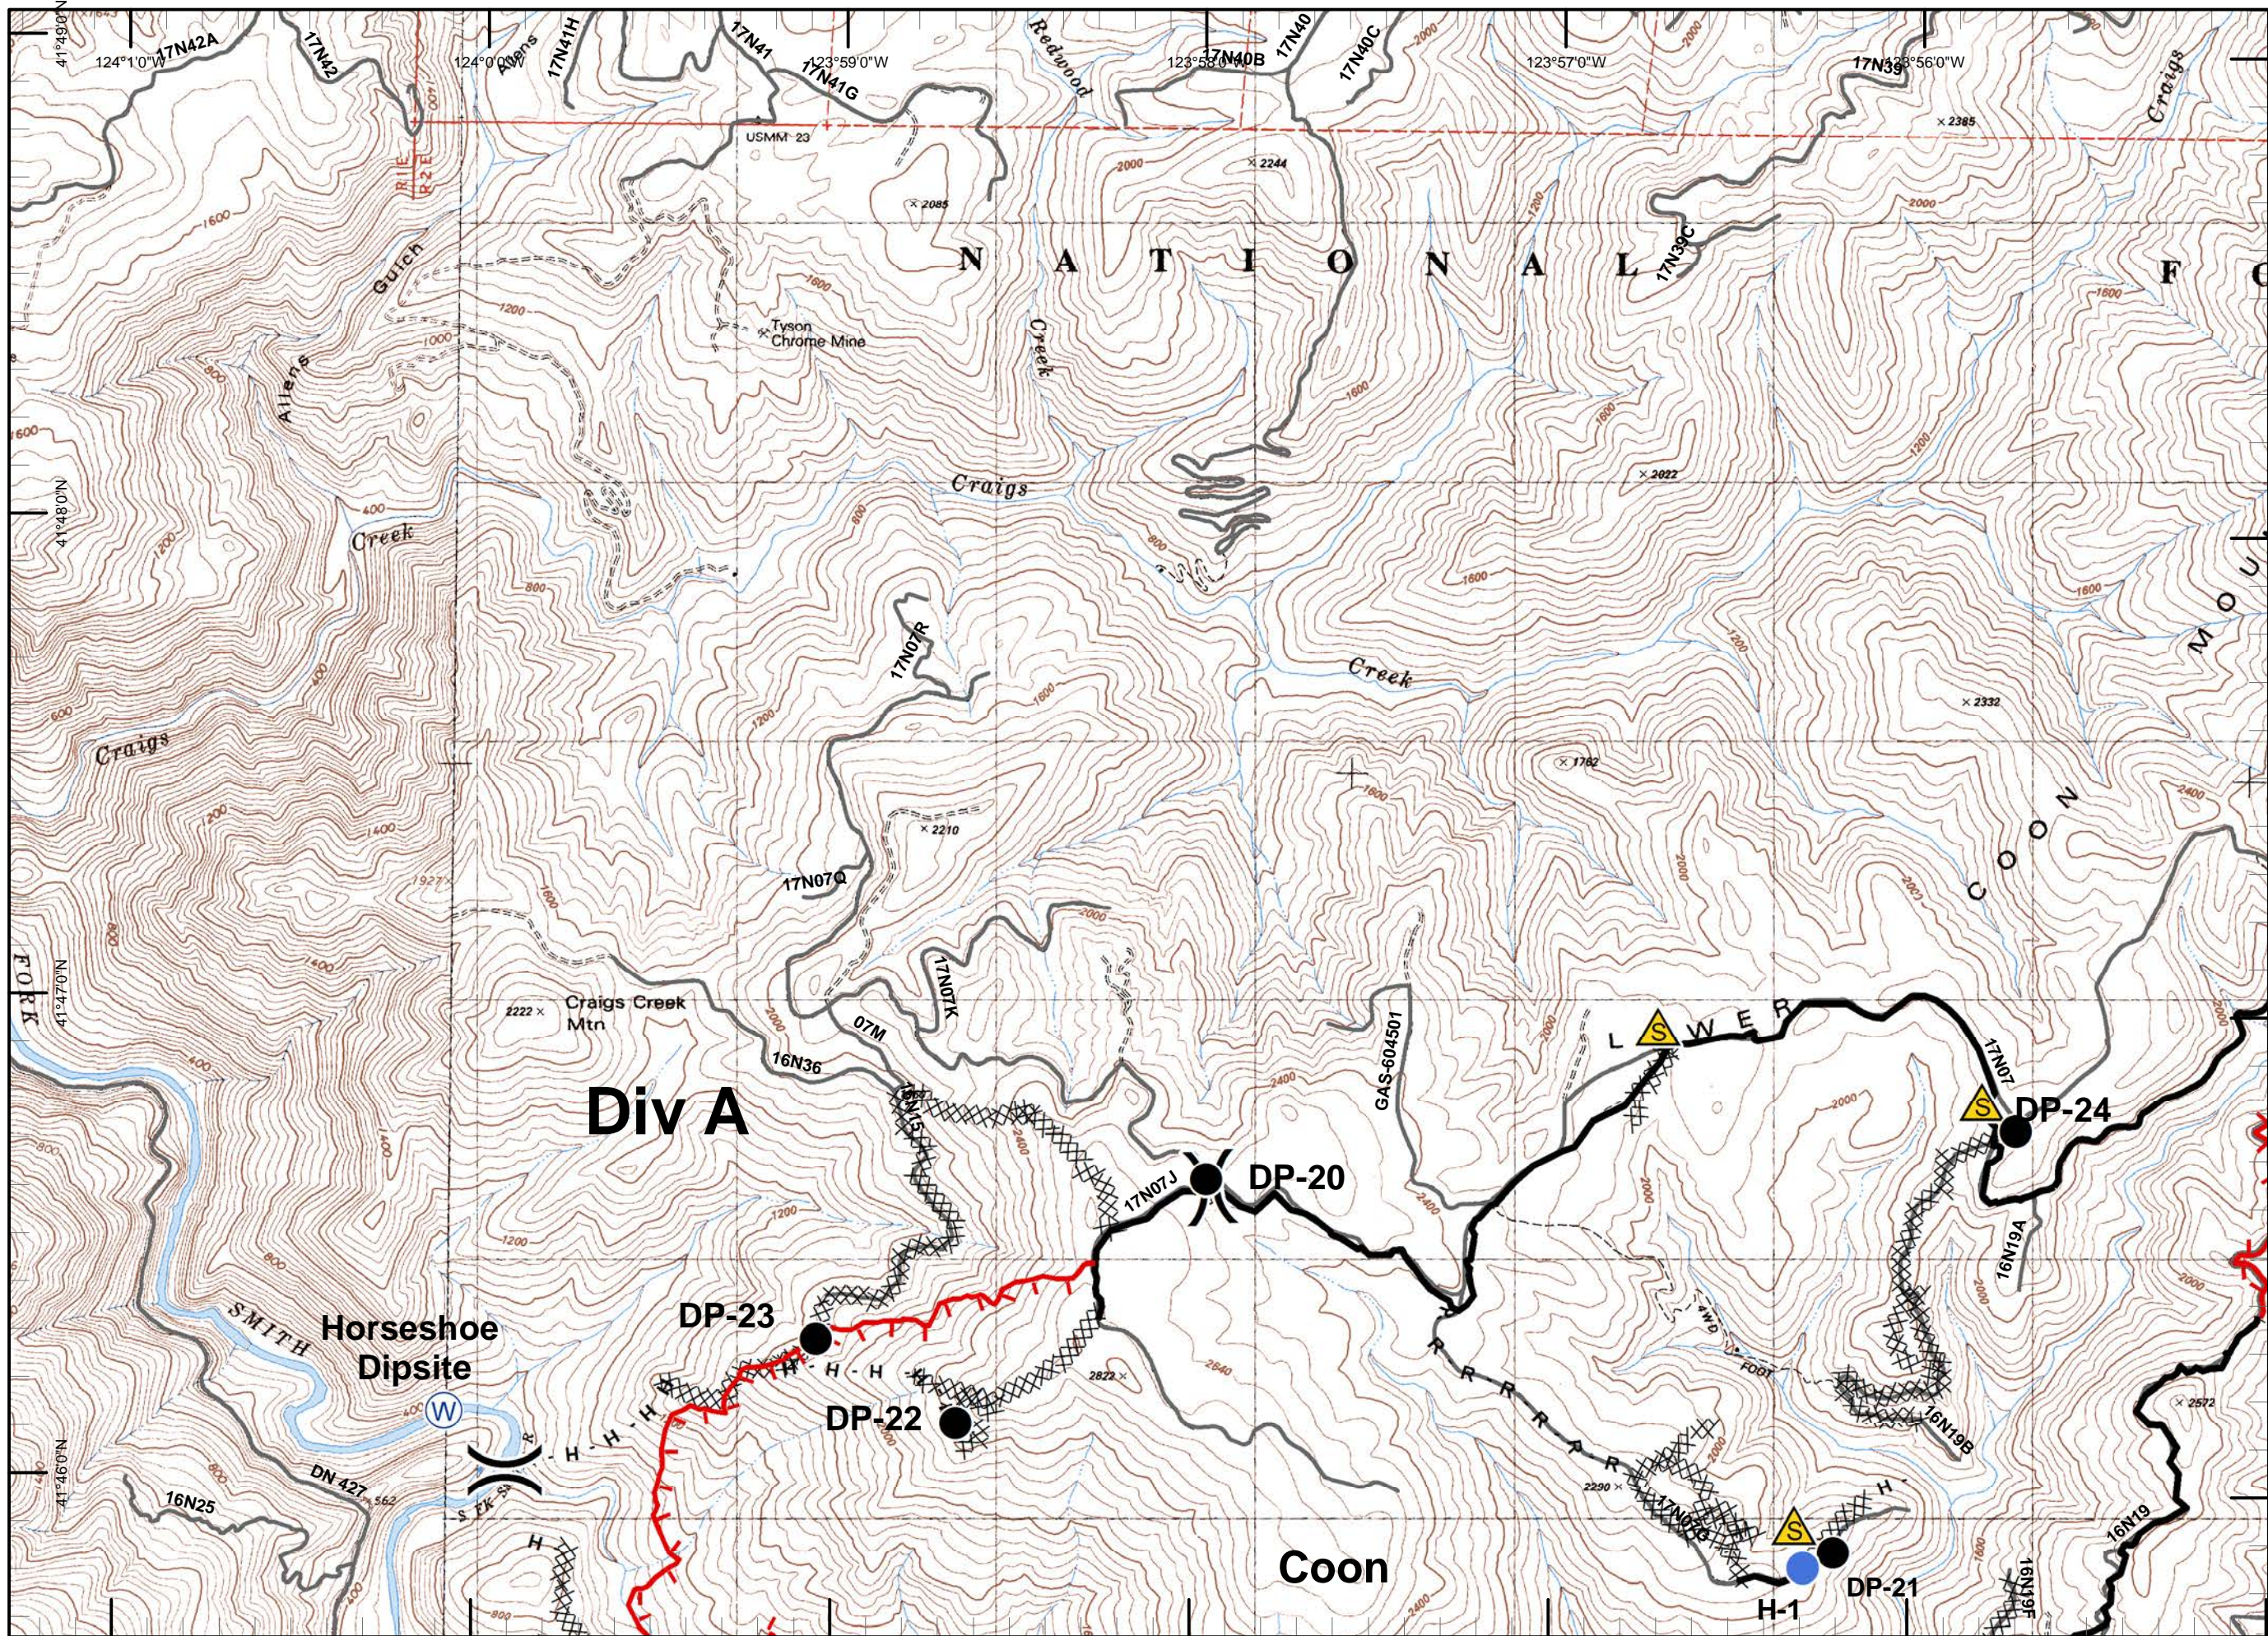

Legend

- Division
- Branch
- Drop Point
- Fire Origin
- Spot Fire
- Helispot
- Staging Area
- Water Source
- Restricted Water Source
- RAWs
- Incident Base
- Camp
- Incident Command Post
- Repeater
- Safety Zone
- Helibase
- Proposed Dozer Line
- Uncontrolled Fire Edge
- Completed Dozer Line
- Completed Line
- Hand Line
- Road as Completed Line
- Siskiyou Wilderness
- Forest Boundary
- Bear Basin Butte Botanical Area

- Legend**
-)) Division
 -]] Branch
 - Drop Point
 - ⊗ Fire Origin
 - ♂ Spot Fire
 - Helispot
 - Ⓢ Staging Area
 - Ⓜ Water Source
 - Ⓜ Restricted Water Source
 - WX RAWs
 - Ⓟ Incident Base
 - Ⓢ Camp
 - ▣ Incident Command Post
 - Ⓡ Repeater
 - ⚠ Safety Zone
 - Ⓜ Helibase
 - ⊗ • Proposed Dozer Line
 - ▬ Uncontrolled Fire Edge
 - ▨ Completed Dozer Line
 - ▬ Completed Line
 - H - H - Hand Line
 - R - R - Road as Completed Line
 - ▨ Siskiyou Wilderness
 - ▬ Forest Boundary
 - ▨ Bear Basin Butte Botanical Area

NM
 8/21/2015
 9:39:26 PM

- Legend**
-)) Division
 -]] Branch
 - Drop Point
 - ⊗ Fire Origin
 - ⊙ Spot Fire
 - Helispot
 - ⊙ Staging Area
 - ⊙ Water Source
 - ⊙ Restricted Water Source
 - WX RAWS
 - ⊙ Incident Base
 - ⊙ Camp
 - ⊙ Incident Command Post
 - ⊙ Repeater
 - ⚠ Safety Zone
 - ⊙ Helibase
 - ⊙ Proposed Dozer Line
 - ⊙ Uncontrolled Fire Edge
 - ⊙ Completed Dozer Line
 - Completed Line
 - H - H - Hand Line
 - R - R - Road as Completed Line
 - ▭ Siskiyou Wilderness
 - ▭ Forest Boundary
 - ▭ Bear Basin Butte Botanical Area

Legend

- Division
- Branch
- Drop Point
- Fire Origin
- Spot Fire
- Helispot
- Staging Area
- Water Source
- Restricted Water Source
- RAWS
- Incident Base
- Camp
- Incident Command Post
- Repeater
- Safety Zone
- Helibase
- Proposed Dozer Line
- Uncontrolled Fire Edge
- Completed Dozer Line
- Completed Line
- H - H - Hand Line
- R - R - Road as Completed Line
- Siskiyou Wilderness
- Forest Boundary
- Bear Basin Butte Botanical Area