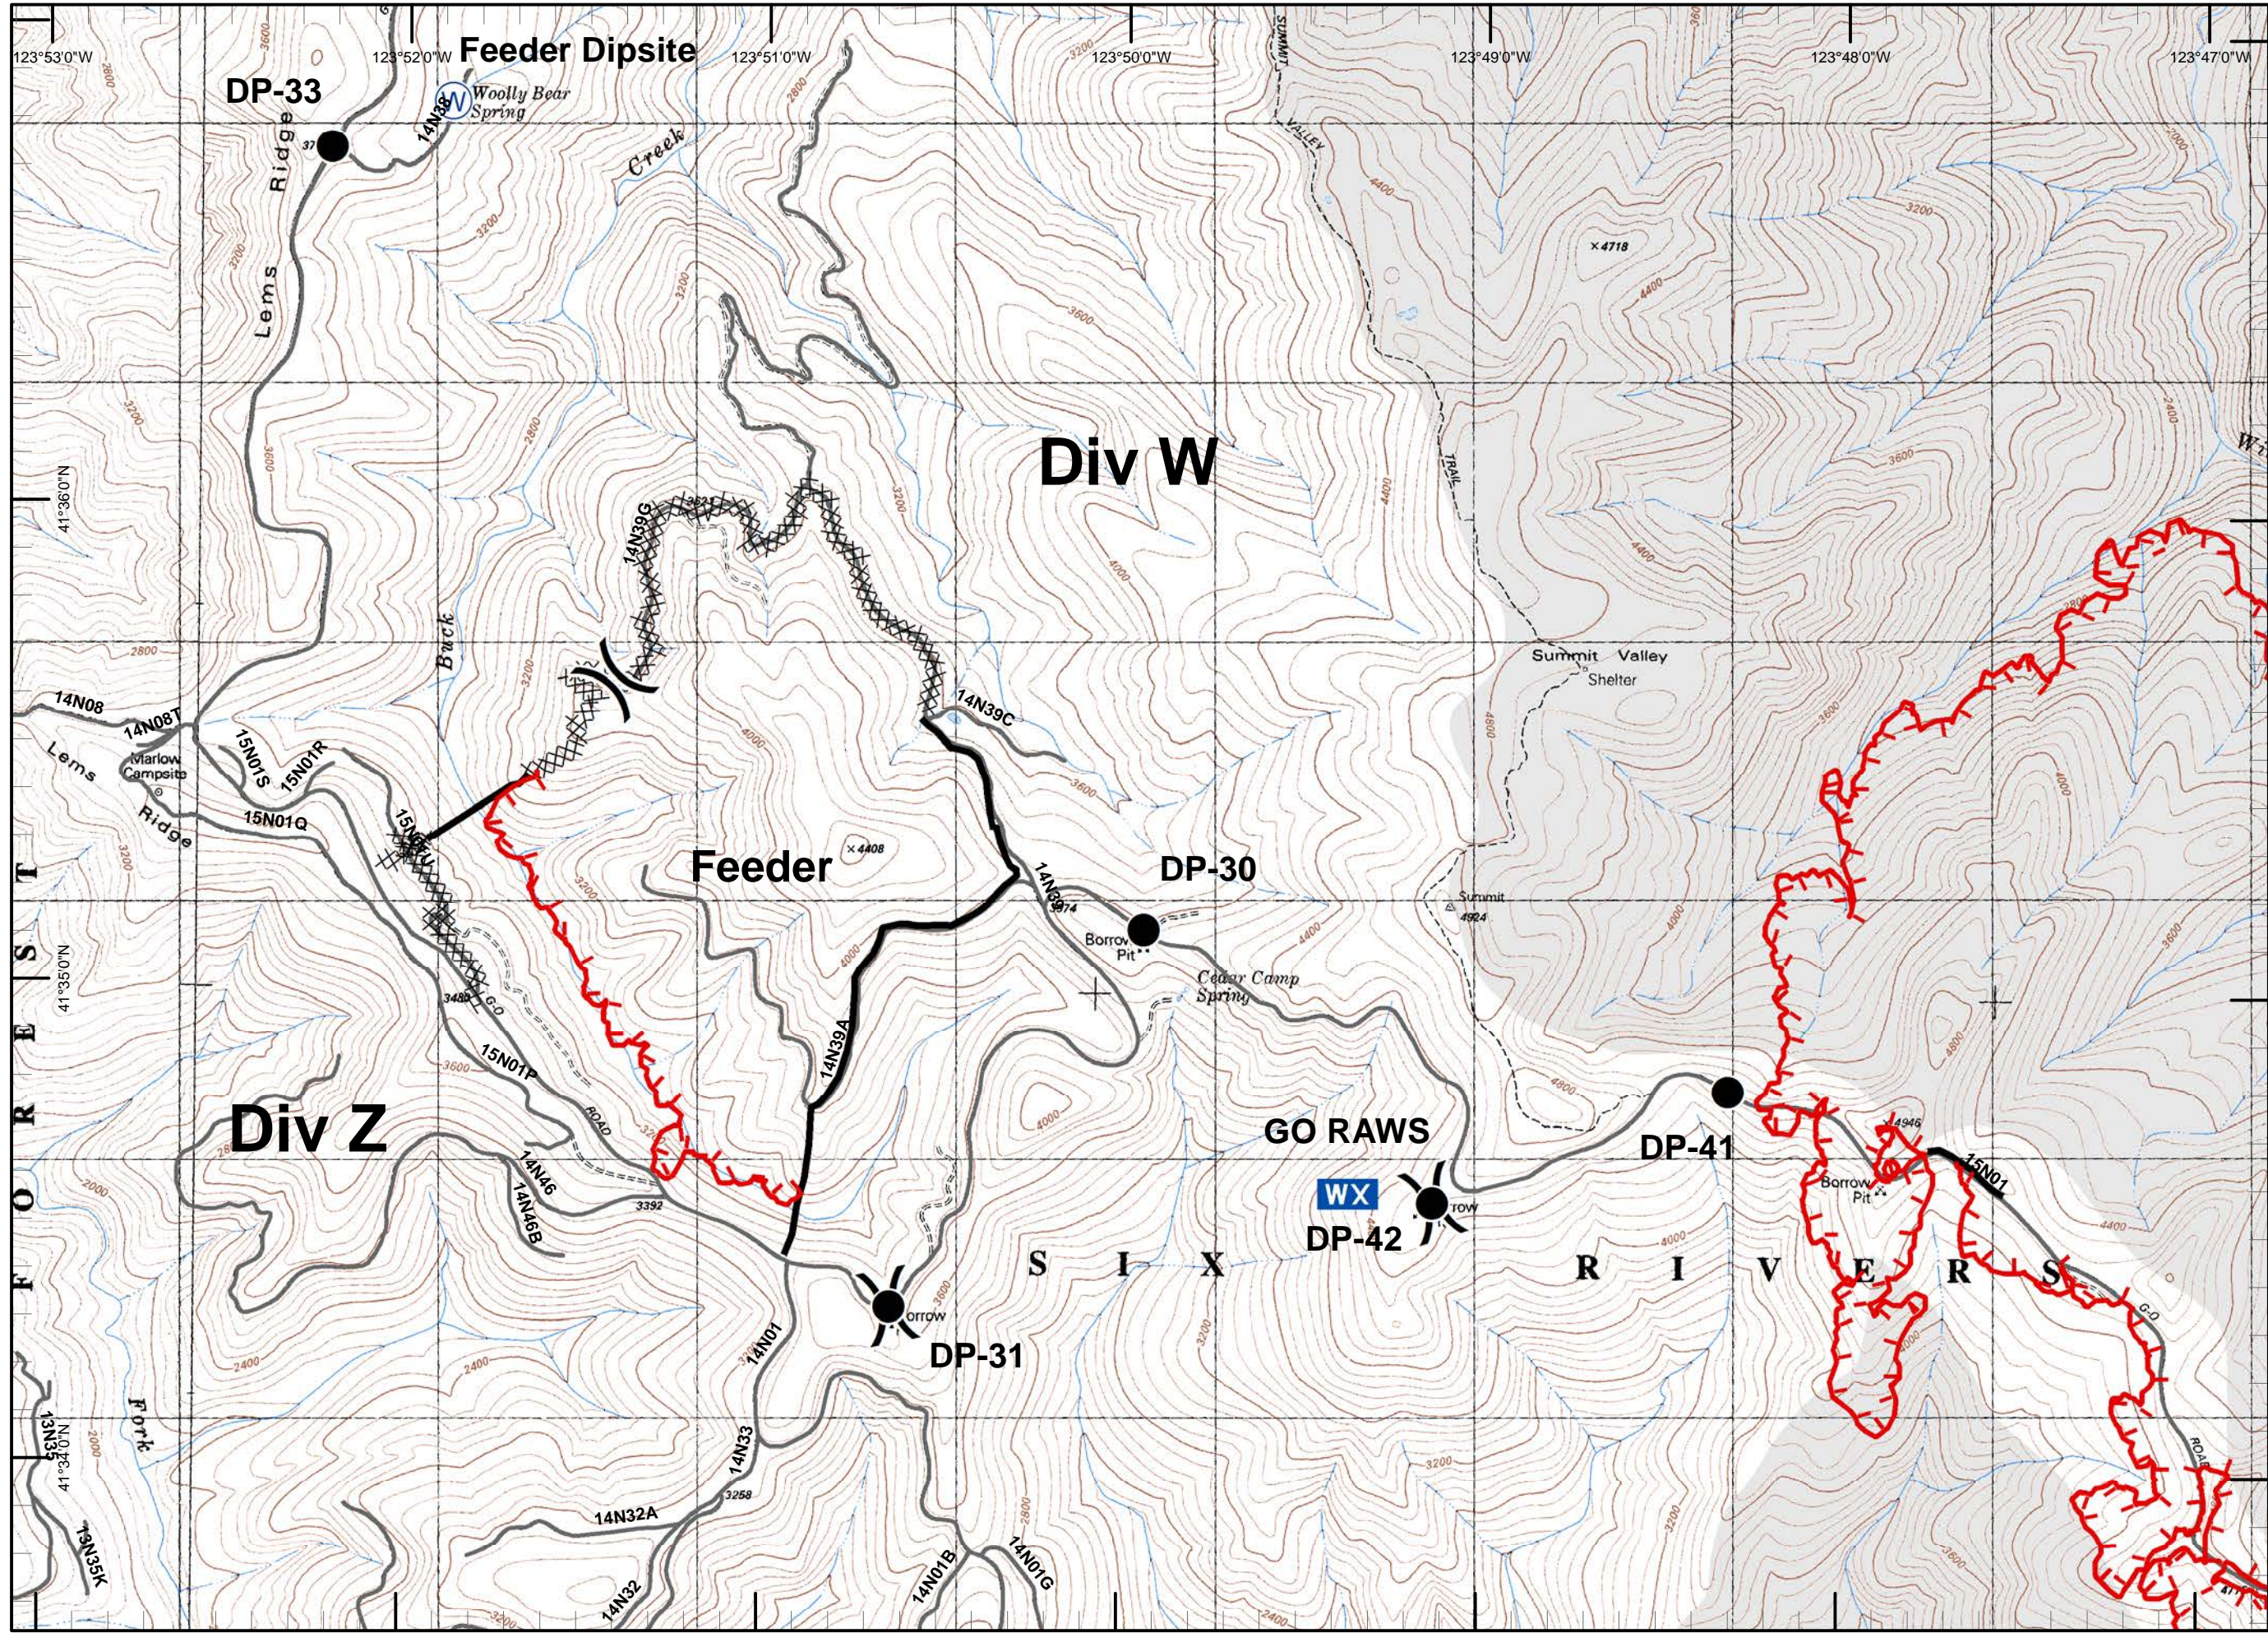

- Legend**
- Division
 - Branch
 - Drop Point
 - Fire Origin
 - Spot Fire
 - Helispot
 - Staging Area
 - Water Source
 - Restricted Water Source
 - RAWS
 - Incident Base
 - Camp
 - Incident Command Post
 - Repeater
 - Safety Zone
 - Helibase
 - Proposed Dozer Line
 - Uncontrolled Fire Edge
 - Completed Dozer Line
 - Completed Line
 - H - H - Hand Line
 - R - R - Road as Completed Line
 - Siskiyou Wilderness
 - Forest Boundary
 - Bear Basin Butte Botanical Area

Legend

- Division
- Branch
- Drop Point
- Fire Origin
- Spot Fire
- Helispot
- Staging Area
- Water Source
- Restricted Water Source
- RAWs
- Incident Base
- Camp
- Incident Command Post
- Repeater
- Safety Zone
- Helibase
- Proposed Dozer Line
- Uncontrolled Fire Edge
- Completed Dozer Line
- Completed Line
- H - H - Hand Line
- R - R - Road as Completed Line
- Siskiyou Wilderness
- Forest Boundary
- Bear Basin Butte Botanical Area

Legend

- Division
- Branch
- Drop Point
- Fire Origin
- Spot Fire
- Helispot
- Staging Area
- Water Source
- Restricted Water Source
- RAWs
- Incident Base
- Camp
- Incident Command Post
- Repeater
- Safety Zone
- Helibase
- Proposed Dozer Line
- Uncontrolled Fire Edge
- Completed Dozer Line
- Completed Line
- Hand Line
- Road as Completed Line
- Siskiyou Wilderness
- Forest Boundary
- Bear Basin Butte Botanical Area

NM
 8/21/2015
 9:40:12 PM

Legend

-  Division
-  Branch
-  Drop Point
-  Fire Origin
-  Spot Fire
-  Helispot
-  Staging Area
-  Water Source
-  Restricted Water Source
-  RAWs
-  Incident Base
-  Camp
-  Incident Command Post
-  Repeater
-  Safety Zone
-  Helibase
-  Proposed Dozer Line
-  Uncontrolled Fire Edge
-  Completed Dozer Line
-  Completed Line
-  Hand Line
-  Road as Completed Line
-  Siskiyou Wilderness
-  Forest Boundary
-  Bear Basin Butte Botanical Area