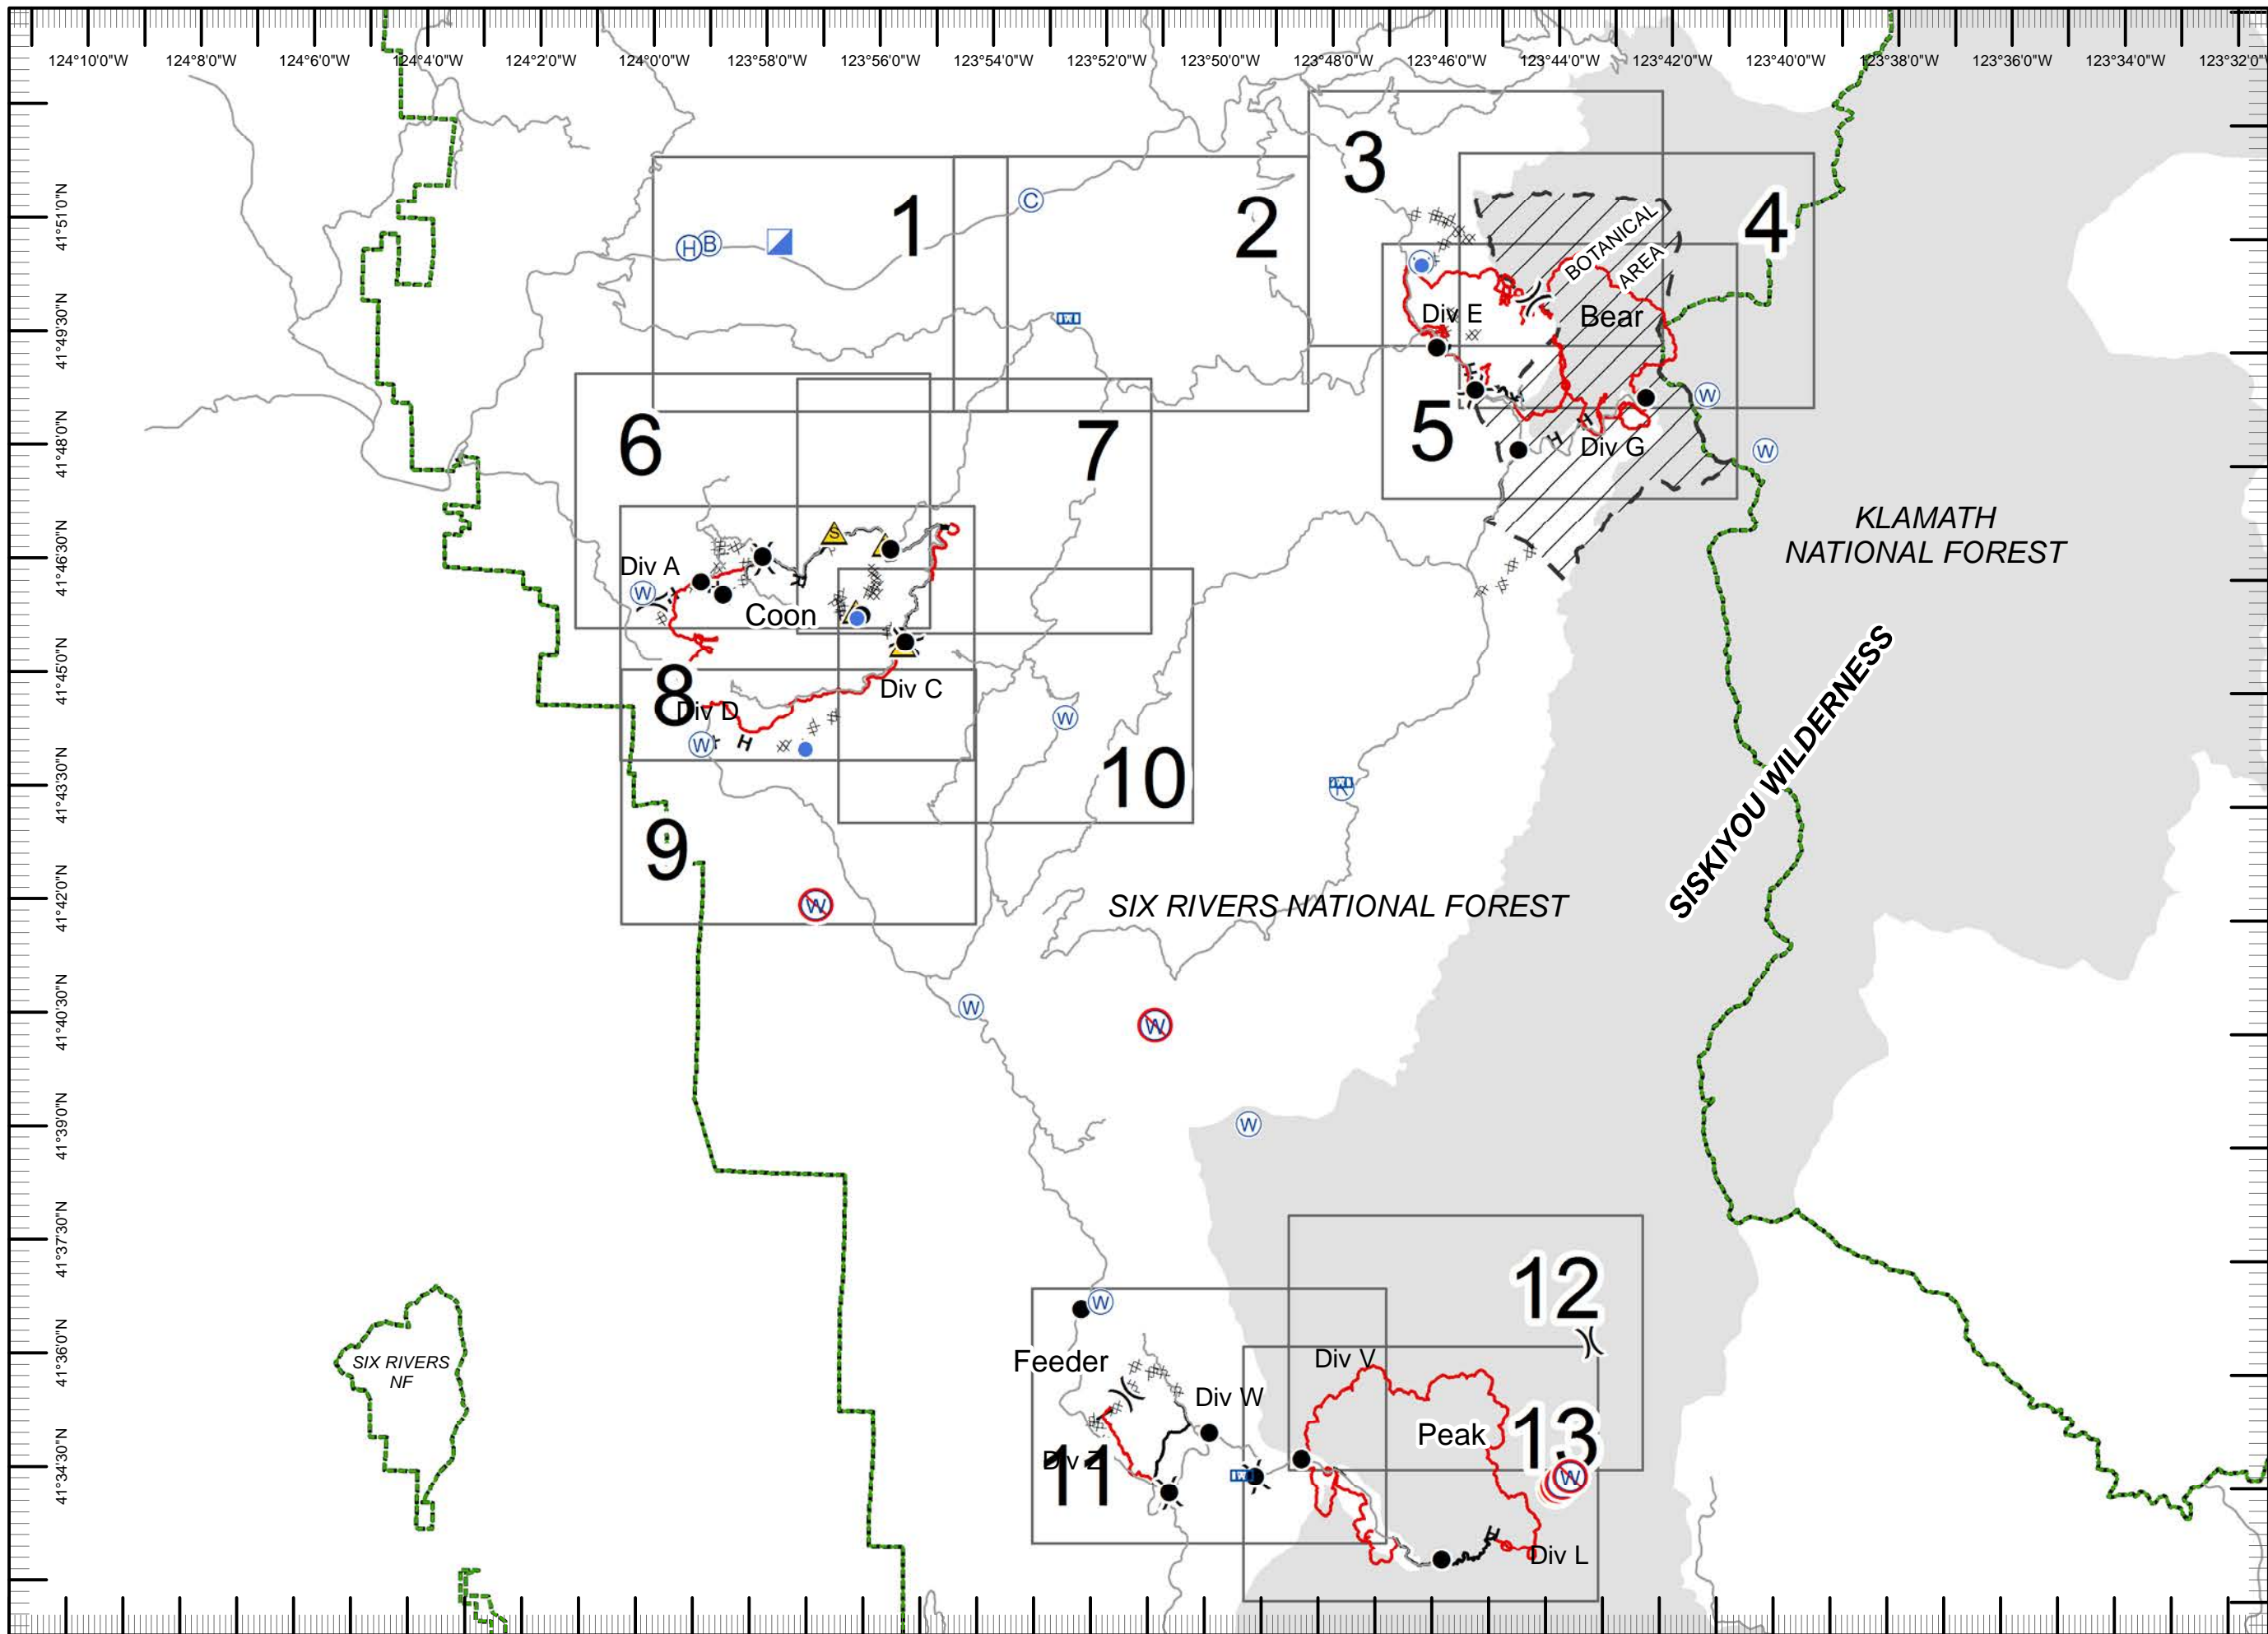

Legend

-) (Division
-] [Branch
- Drop Point
- ⊗ Fire Origin
- ♂ Spot Fire
- Helispot
- Ⓢ Staging Area
- Ⓦ Water Source
- Ⓦ Restricted Water Source
- Ⓦ RAWX
- Ⓟ Incident Base
- Ⓢ Camp
- ▣ Incident Command Post
- Ⓡ Repeater
- ⚠ Safety Zone
- Ⓟ Helibase
- ⊗ ● Proposed Dozer Line
- ▬ Uncontrolled Fire Edge
- ⊗⊗⊗ Completed Dozer Line
- ▬ Completed Line
- H · H · Hand Line
- R · R · Road as Completed Line
- ▭ Siskiyou Wilderness
- ▬ Forest Boundary
- ▨ Bear Basin Butte
- ▨ Botanical Area

Legend

- Division
- Branch
- Drop Point
- Fire Origin
- Spot Fire
- Helispot
- Staging Area
- Water Source
- Restricted Water Source
- RAWS
- Incident Base
- Camp
- Incident Command Post
- Repeater
- Safety Zone
- Helibase
- Proposed Dozer Line
- Uncontrolled Fire Edge
- Completed Dozer Line
- Completed Line
- H - H - Hand Line
- R - R - Road as Completed Line
- Siskiyou Wilderness
- Forest Boundary
- Bear Basin Butte Botanical Area

Legend

- Division
- Branch
- Drop Point
- Fire Origin
- Spot Fire
- Helispot
- Staging Area
- Water Source
- Restricted Water Source
- RAWs
- Incident Base
- Camp
- Incident Command Post
- Repeater
- Safety Zone
- Helibase
- Proposed Dozer Line
- Uncontrolled Fire Edge
- Completed Dozer Line
- Completed Line
- Hand Line
- Road as Completed Line
- Siskiyou Wilderness
- Forest Boundary
- Bear Basin Butte Botanical Area