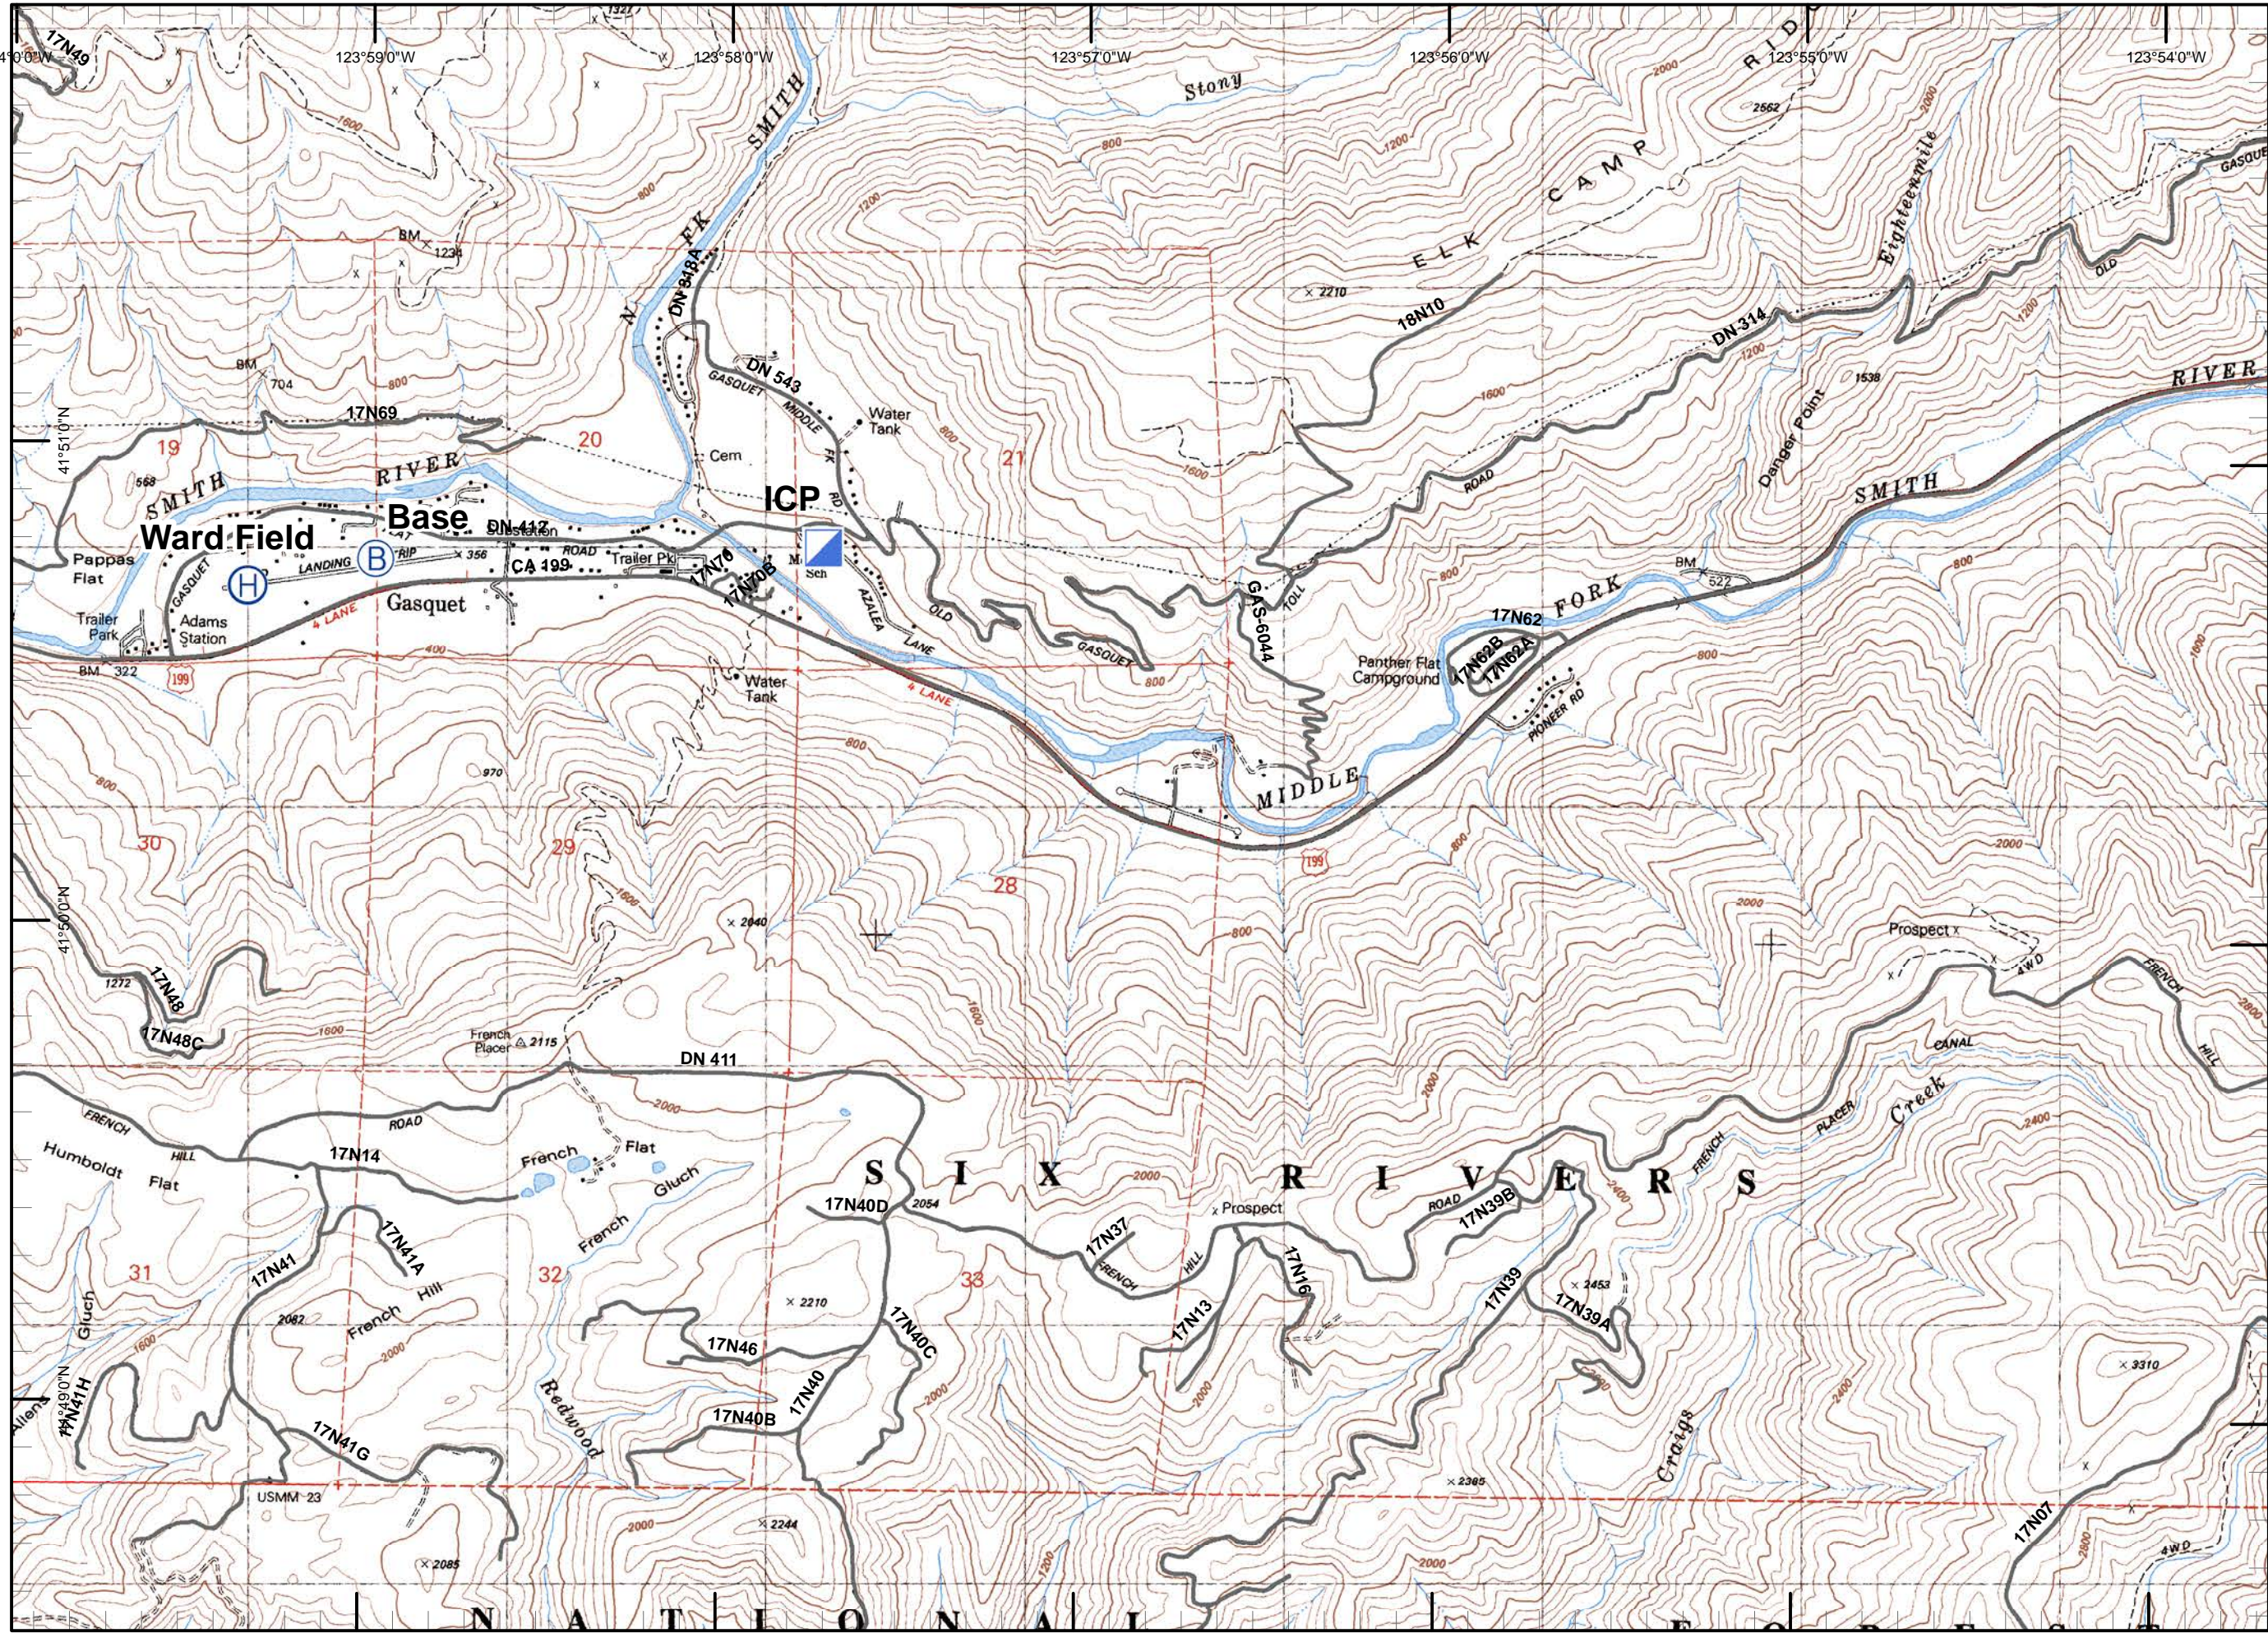

Legend

-) (Division
-] [Branch
- Drop Point
- ⊗ Fire Origin
- ♂ Spot Fire
- Helispot
- Ⓢ Staging Area
- Ⓦ Water Source
- Ⓦ Restricted Water Source
- Ⓦ RAWX
- Ⓟ Incident Base
- Ⓢ Camp
- ▣ Incident Command Post
- Ⓡ Repeater
- ⚠ Safety Zone
- Ⓟ Helibase
- ⊗ ● Proposed Dozer Line
- ▬ Uncontrolled Fire Edge
- ⊗⊗⊗ Completed Dozer Line
- ▬ Completed Line
- H · H · Hand Line
- R · R · Road as Completed Line
- ▭ Siskiyou Wilderness
- ▬ Forest Boundary
- ▨ Bear Basin Butte
- ▨ Botanical Area

Legend

- Division
- Branch
- Drop Point
- Fire Origin
- Spot Fire
- Helispot
- Staging Area
- Water Source
- Restricted Water Source
- RAWS
- Incident Base
- Camp
- Incident Command Post
- Repeater
- Safety Zone
- Helibase
- Proposed Dozer Line
- Uncontrolled Fire Edge
- Completed Dozer Line
- Completed Line
- H - H - Hand Line
- R - R - Road as Completed Line
- Siskiyou Wilderness
- Forest Boundary
- Bear Basin Butte Botanical Area

Legend

- Division
- Branch
- Drop Point
- Fire Origin
- Spot Fire
- Helispot
- Staging Area
- Water Source
- Restricted Water Source
- RAWs
- Incident Base
- Camp
- Incident Command Post
- Repeater
- Safety Zone
- Helibase
- Proposed Dozer Line
- Uncontrolled Fire Edge
- Completed Dozer Line
- Completed Line
- Hand Line
- Road as Completed Line
- Siskiyou Wilderness
- Forest Boundary
- Bear Basin Butte Botanical Area