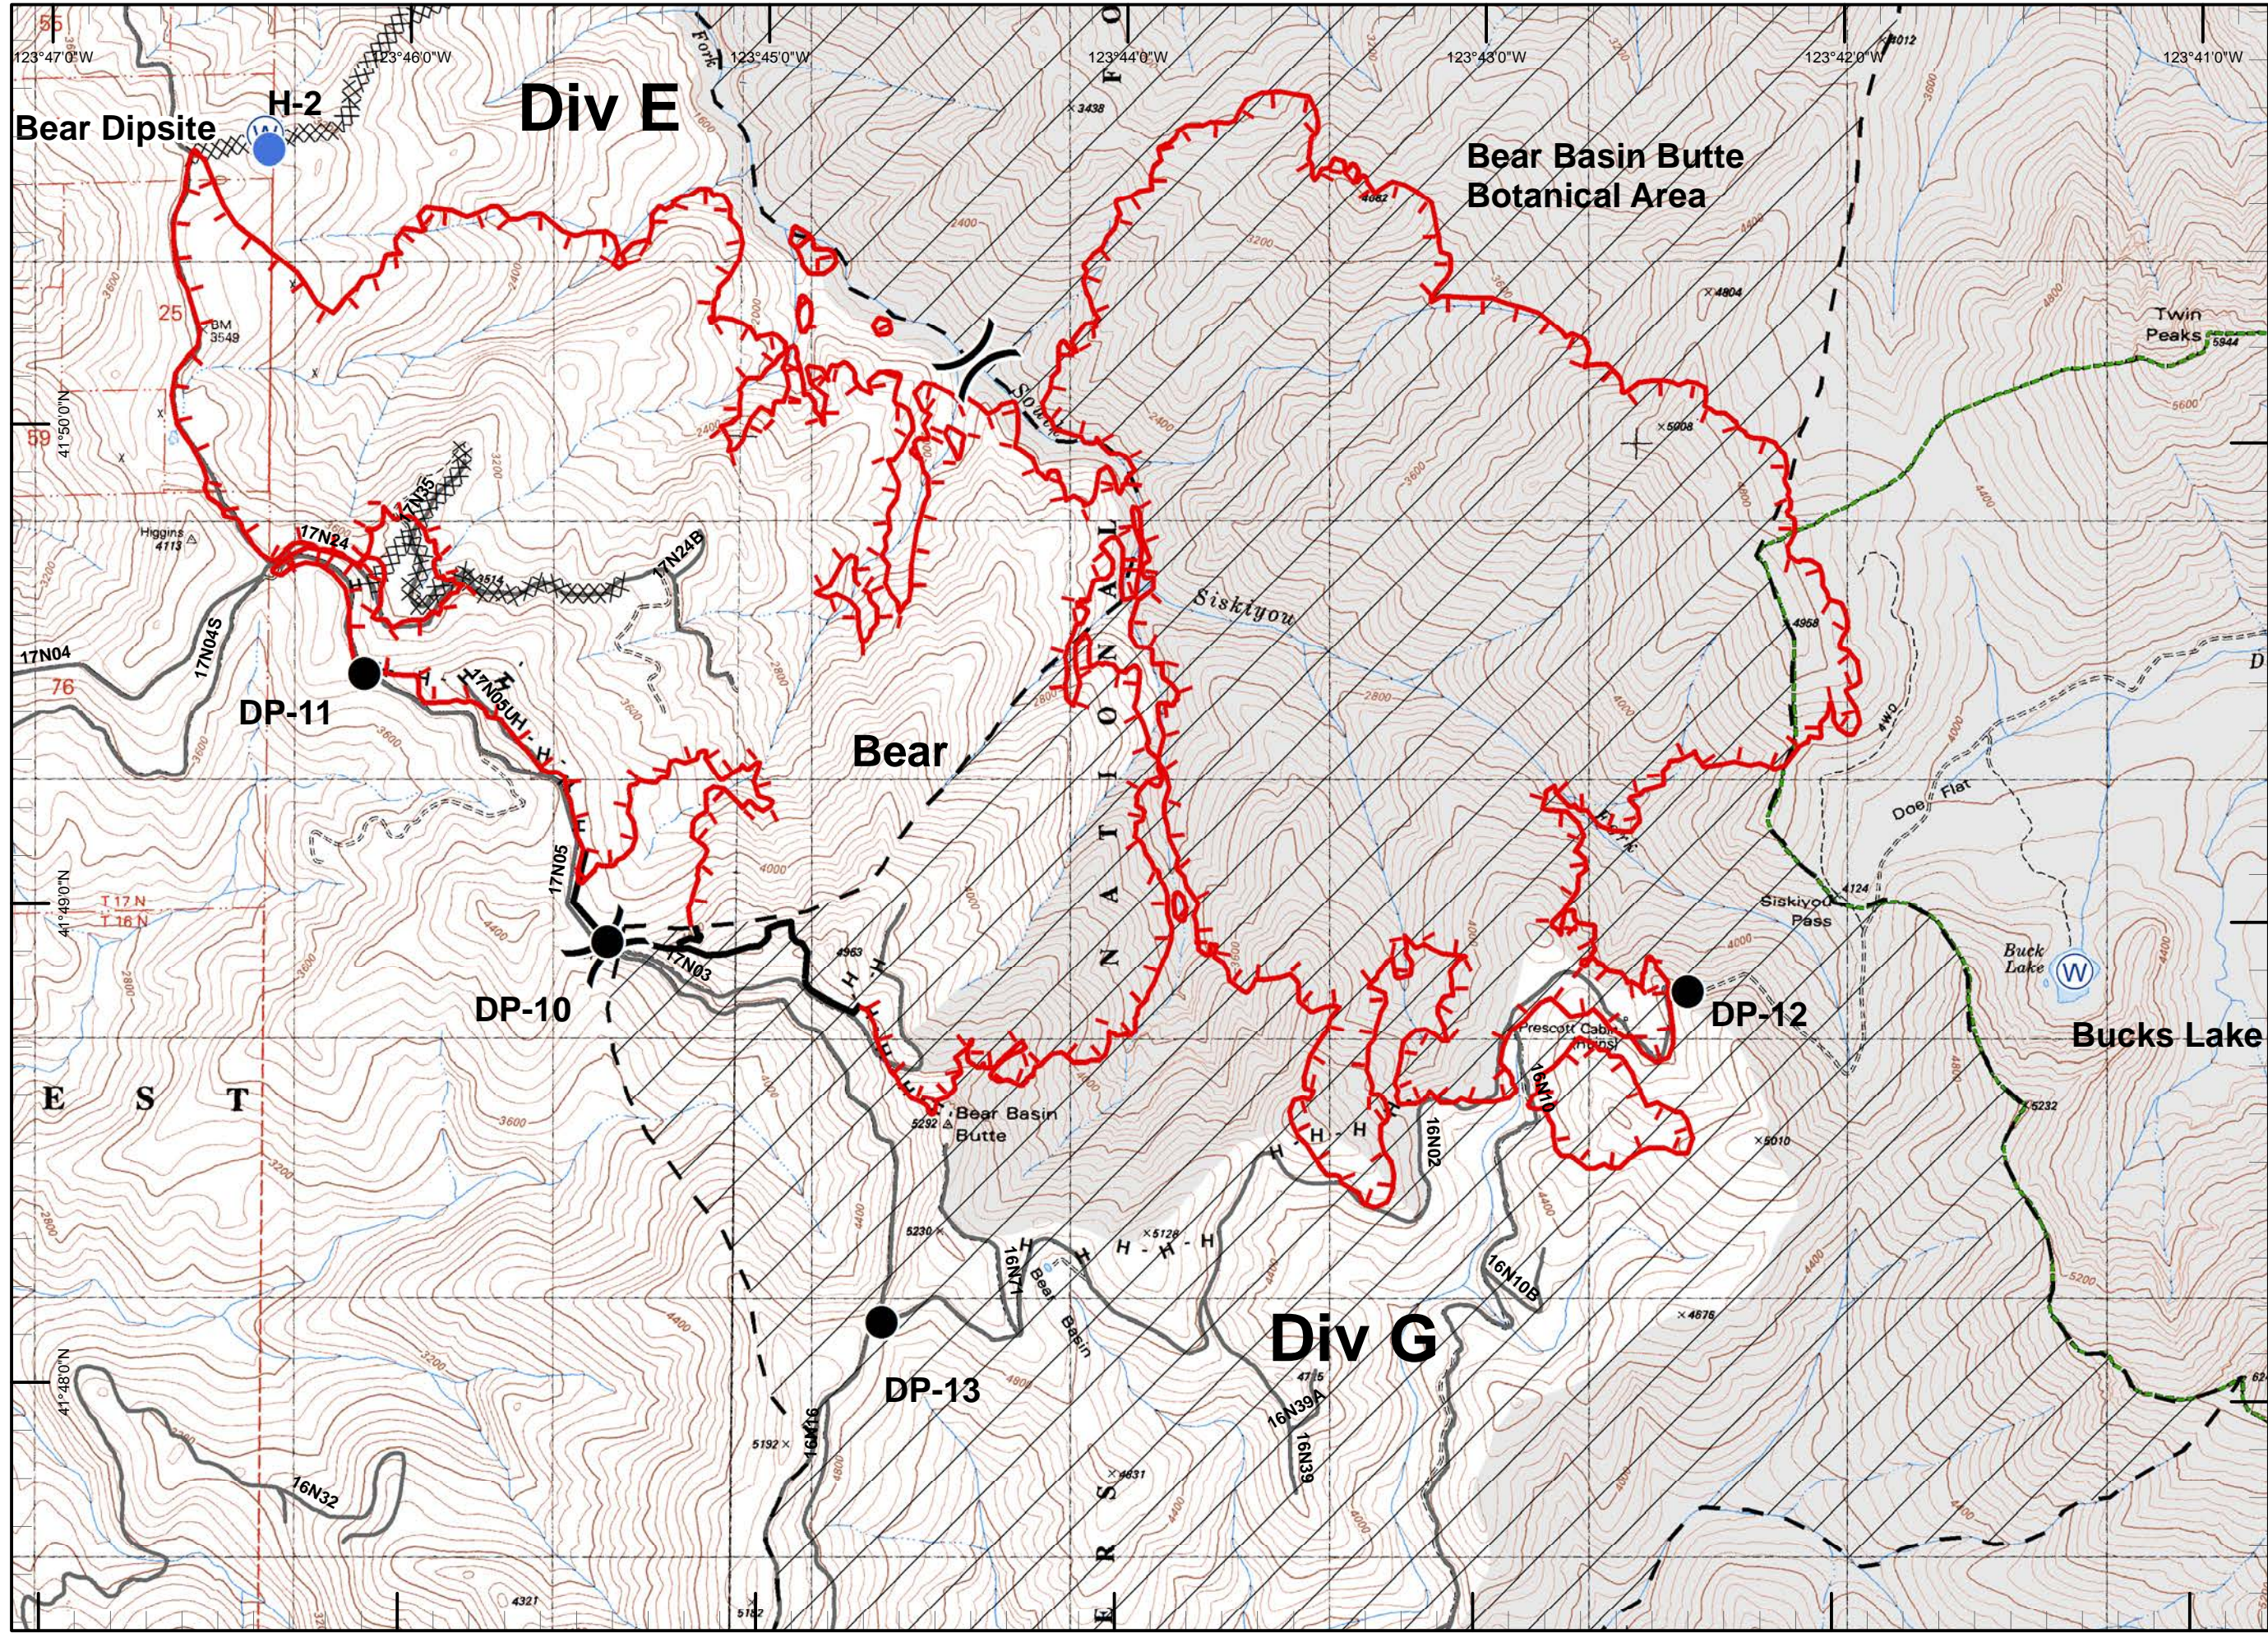

Legend

- Division
- Branch
- Drop Point
- Fire Origin
- Spot Fire
- Helispot
- Staging Area
- Water Source
- Restricted Water Source
- RAWS
- Incident Base
- Camp
- Incident Command Post
- Repeater
- Safety Zone
- Helibase
- Proposed Dozer Line
- Uncontrolled Fire Edge
- Completed Dozer Line
- Completed Line
- H - H - Hand Line
- R - R - Road as Completed Line
- Siskiyou Wilderness
- Forest Boundary
- Bear Basin Butte Botanical Area

Legend

- Division
- Branch
- Drop Point
- Fire Origin
- Spot Fire
- Helispot
- Staging Area
- Water Source
- Restricted Water Source
- RAWs
- Incident Base
- Camp
- Incident Command Post
- Repeater
- Safety Zone
- Helibase
- Proposed Dozer Line
- Uncontrolled Fire Edge
- Completed Dozer Line
- Completed Line
- Hand Line
- Road as Completed Line
- Siskiyou Wilderness
- Forest Boundary
- Bear Basin Butte Botanical Area

- Legend**
-)) Division
 -]] Branch
 - Drop Point
 - ⊗ Fire Origin
 - ♂ Spot Fire
 - Helispot
 - Ⓢ Staging Area
 - Ⓜ Water Source
 - Ⓜ Restricted Water Source
 - WX RAWs
 - Ⓟ Incident Base
 - Ⓢ Camp
 - ▣ Incident Command Post
 - Ⓡ Repeater
 - ⚠ Safety Zone
 - Ⓜ Helibase
 - ⊗ • Proposed Dozer Line
 - ▬ Uncontrolled Fire Edge
 - ▨ Completed Dozer Line
 - ▬ Completed Line
 - H - H - Hand Line
 - R - R - Road as Completed Line
 - ▨ Siskiyou Wilderness
 - ▬ Forest Boundary
 - ▨ Bear Basin Butte Botanical Area

NM
 8/21/2015
 9:39:26 PM

- Legend**
-)) Division
 -]] Branch
 - Drop Point
 - ⊗ Fire Origin
 - ⊙ Spot Fire
 - Helispot
 - ⊙ Staging Area
 - ⊙ Water Source
 - ⊙ Restricted Water Source
 - WX RAWS
 - ⊙ Incident Base
 - ⊙ Camp
 - ⊙ Incident Command Post
 - ⊙ Repeater
 - ⚠ Safety Zone
 - ⊙ Helibase
 - ⊙ Proposed Dozer Line
 - ⊙ Uncontrolled Fire Edge
 - ⊙ Completed Dozer Line
 - Completed Line
 - H - H - Hand Line
 - R - R - Road as Completed Line
 - ▭ Siskiyou Wilderness
 - ▭ Forest Boundary
 - ▭ Bear Basin Butte Botanical Area