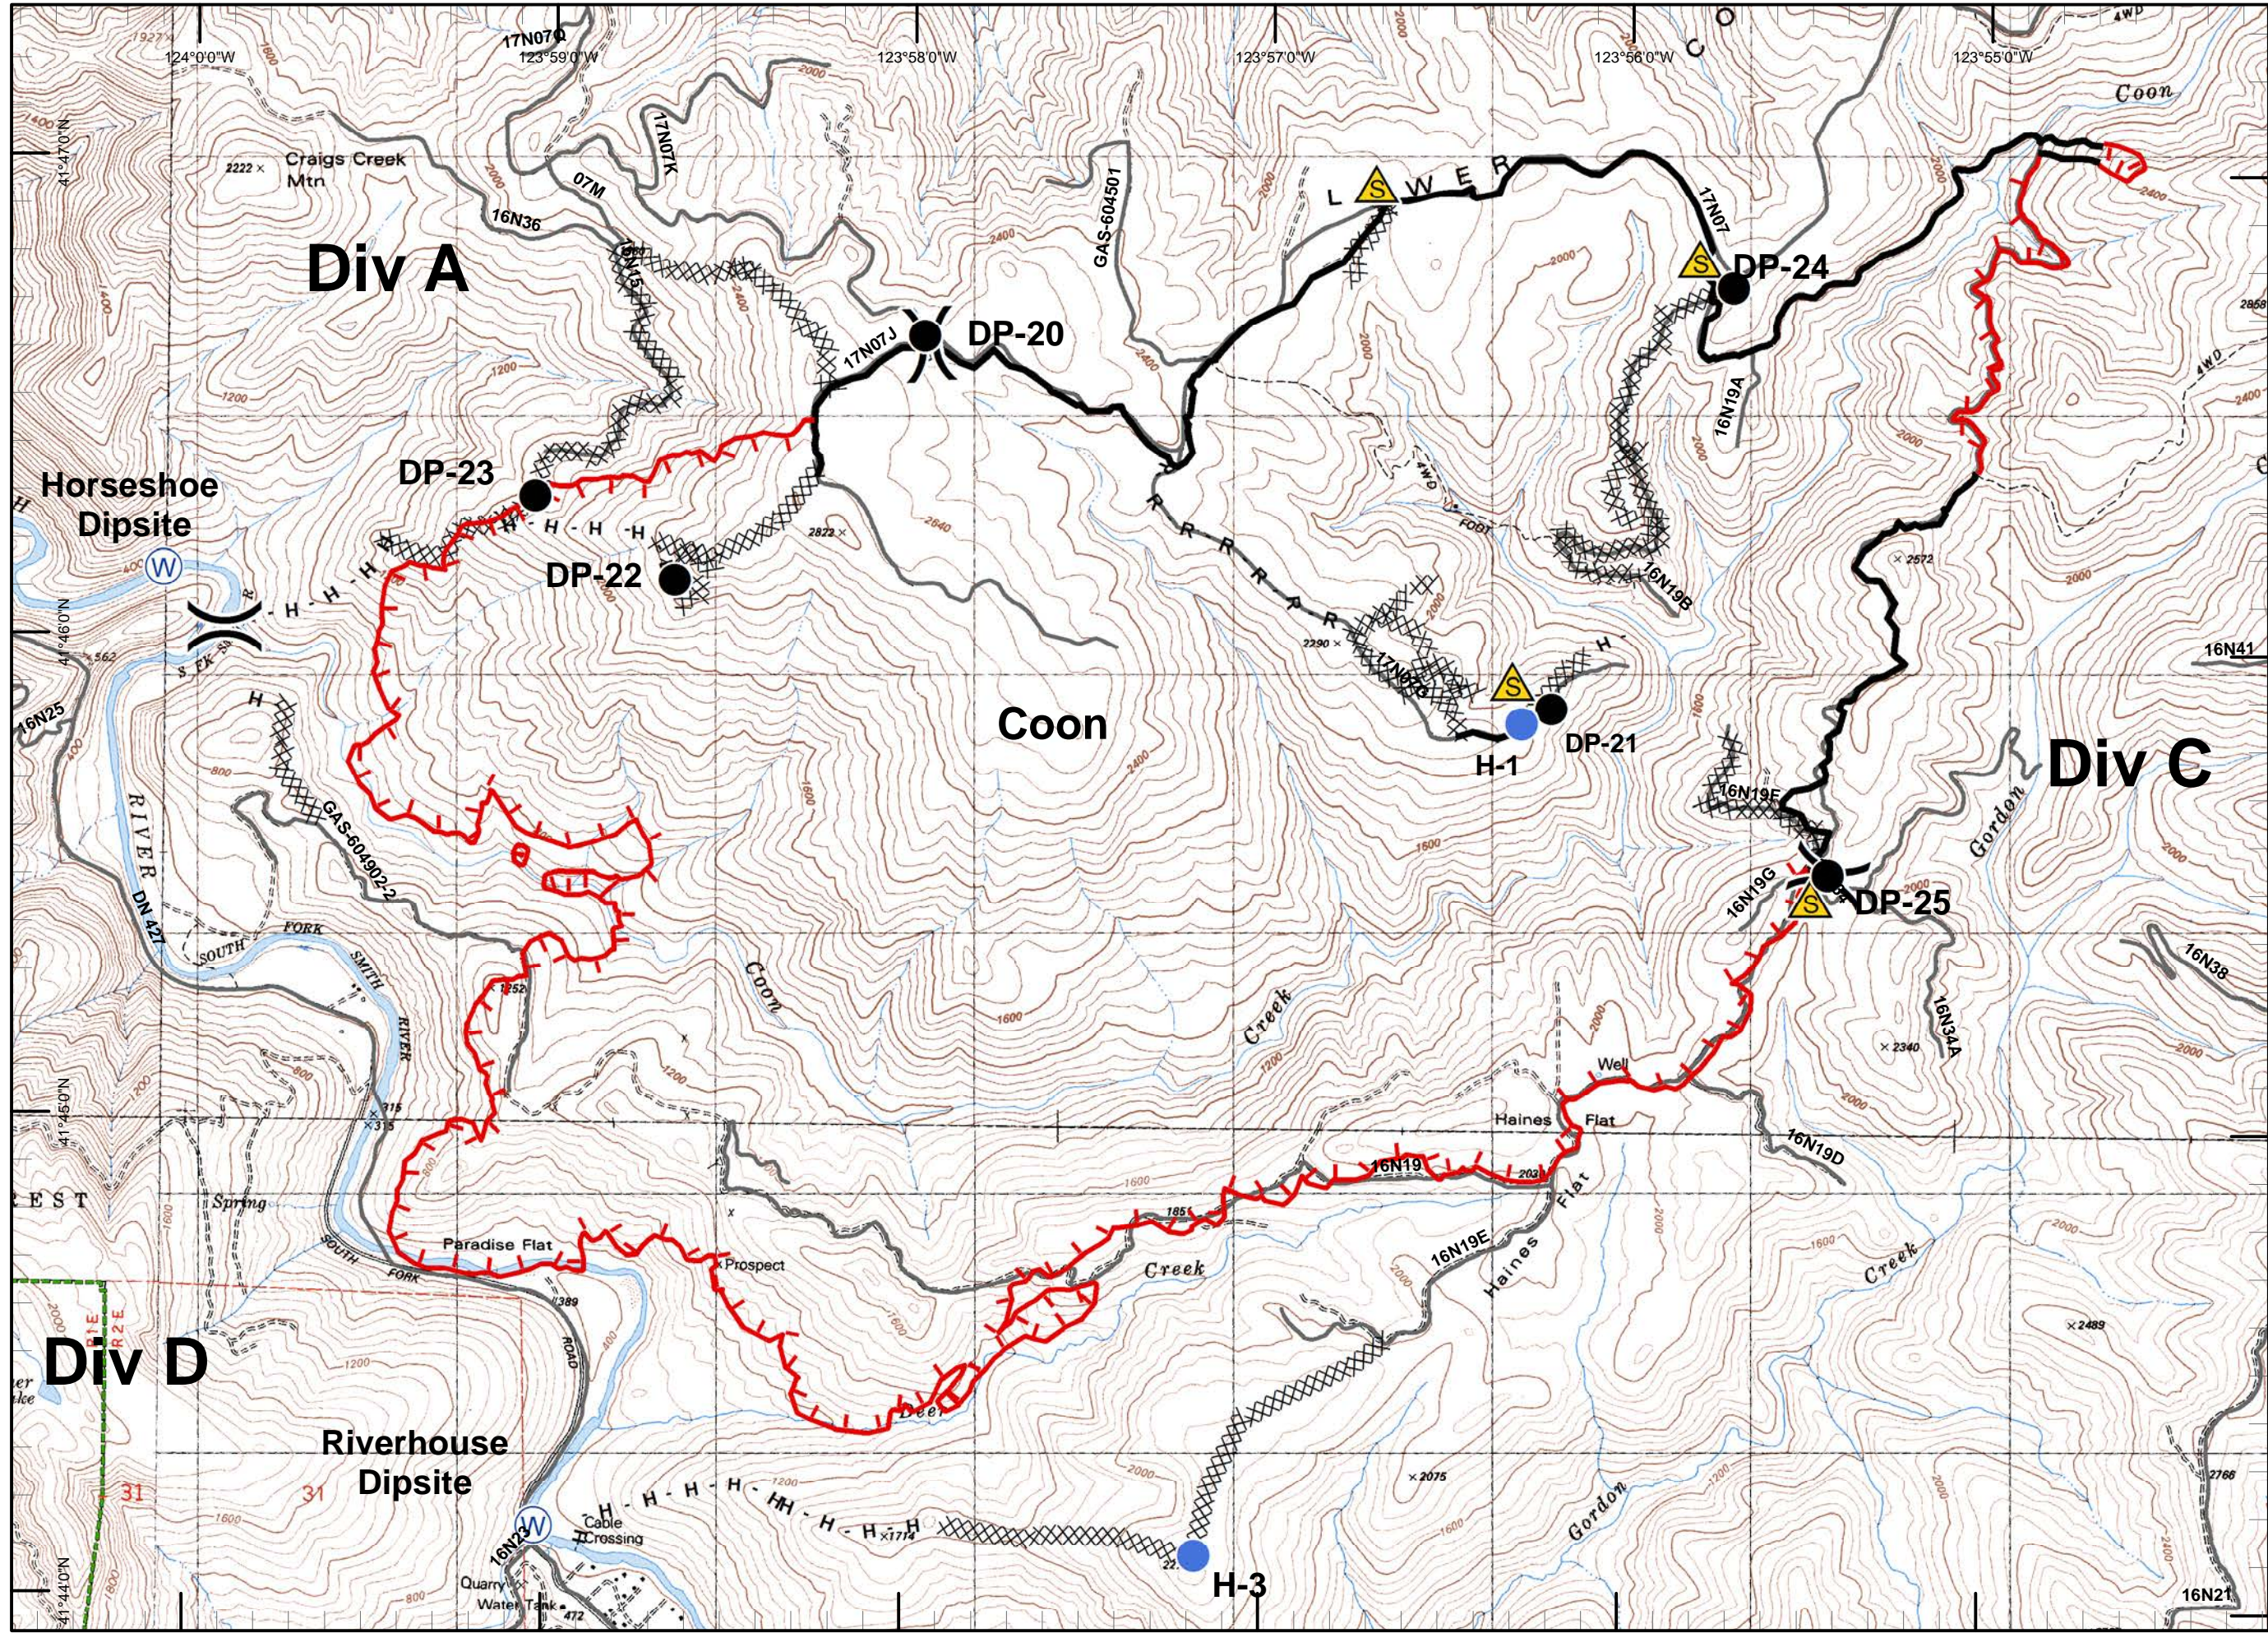

- Legend**
-)) Division
 -]] Branch
 - Drop Point
 - ⊗ Fire Origin
 - ♂ Spot Fire
 - Helispot
 - Ⓢ Staging Area
 - Ⓜ Water Source
 - Ⓜ Restricted Water Source
 - WX RAWs
 - Ⓟ Incident Base
 - Ⓢ Camp
 - ▣ Incident Command Post
 - Ⓡ Repeater
 - ⚠ Safety Zone
 - Ⓜ Helibase
 - ⊗ • Proposed Dozer Line
 - ▬ Uncontrolled Fire Edge
 - ▨ Completed Dozer Line
 - ▬ Completed Line
 - H - H - Hand Line
 - R - R - Road as Completed Line
 - ▨ Siskiyou Wilderness
 - ▬ Forest Boundary
 - ▨ Bear Basin Butte Botanical Area

NM
 8/21/2015
 9:39:26 PM

- Legend**
-)) Division
 -]] Branch
 - Drop Point
 - ⊗ Fire Origin
 - ⊙ Spot Fire
 - Helispot
 - ⊙ Staging Area
 - ⊙ Water Source
 - ⊙ Restricted Water Source
 - WX RAWS
 - ⊙ Incident Base
 - ⊙ Camp
 - ⊙ Incident Command Post
 - ⊙ Repeater
 - ⚠ Safety Zone
 - ⊙ Helibase
 - ⊙ Proposed Dozer Line
 - ⊙ Uncontrolled Fire Edge
 - ⊙ Completed Dozer Line
 - Completed Line
 - H - H - Hand Line
 - R - R - Road as Completed Line
 - ▭ Siskiyou Wilderness
 - ▭ Forest Boundary
 - ▭ Bear Basin Butte Botanical Area

Legend

- Division
- Branch
- Drop Point
- Fire Origin
- Spot Fire
- Helispot
- Staging Area
- Water Source
- Restricted Water Source
- RAWS
- Incident Base
- Camp
- Incident Command Post
- Repeater
- Safety Zone
- Helibase
- Proposed Dozer Line
- Uncontrolled Fire Edge
- Completed Dozer Line
- Completed Line
- H - H - Hand Line
- R - R - Road as Completed Line
- Siskiyou Wilderness
- Forest Boundary
- Bear Basin Butte Botanical Area

- Legend**
- Division
 - Branch
 - Drop Point
 - Fire Origin
 - Spot Fire
 - Helispot
 - Staging Area
 - Water Source
 - Restricted Water Source
 - RAWS
 - Incident Base
 - Camp
 - Incident Command Post
 - Repeater
 - Safety Zone
 - Helibase
 - Proposed Dozer Line
 - Uncontrolled Fire Edge
 - Completed Dozer Line
 - Completed Line
 - H - H - Hand Line
 - R - R - Road as Completed Line
 - Siskiyou Wilderness
 - Forest Boundary
 - Bear Basin Butte Botanical Area