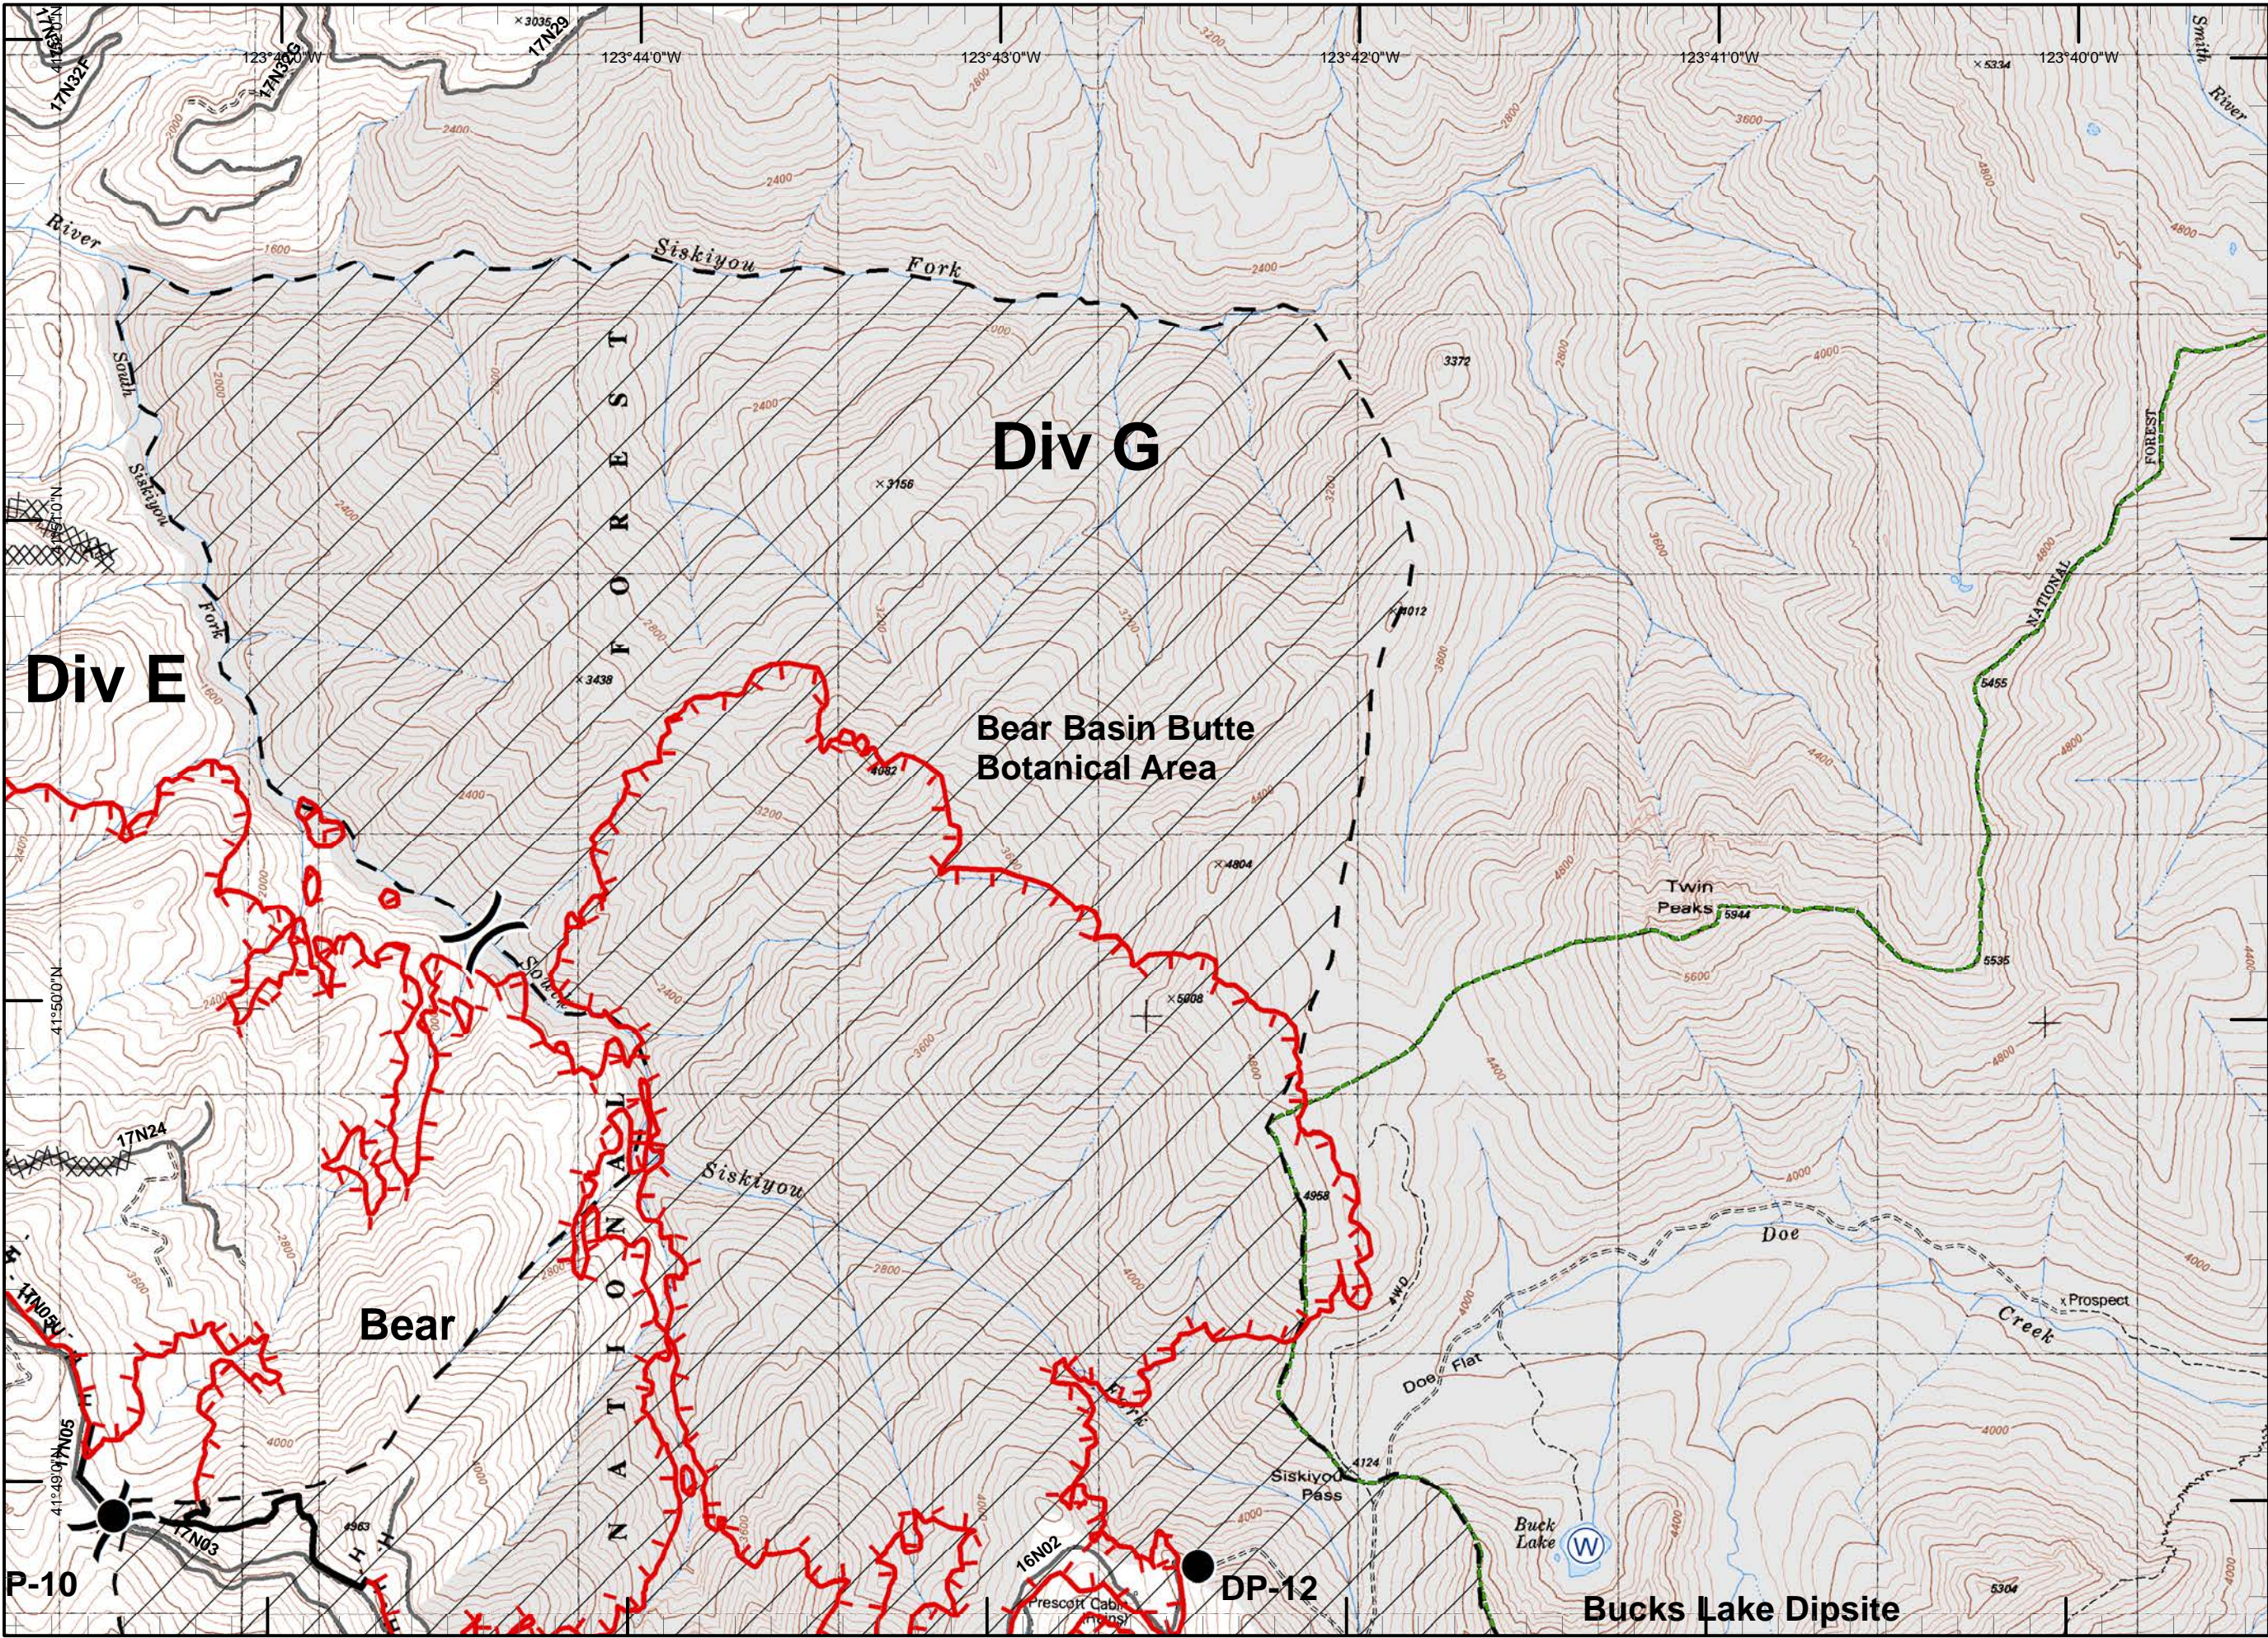

Legend

- Division
- Branch
- Drop Point
- Fire Origin
- Spot Fire
- Helispot
- Staging Area
- Water Source
- Restricted Water Source
- RAWS
- Incident Base
- Camp
- Incident Command Post
- Repeater
- Safety Zone
- Helibase
- Proposed Dozer Line
- Uncontrolled Fire Edge
- Completed Dozer Line
- Completed Line
- H - H - Hand Line
- R - R - Road as Completed Line
- Siskiyou Wilderness
- Forest Boundary
- Bear Basin Butte Botanical Area

Legend

- Division
- Branch
- Drop Point
- Fire Origin
- Spot Fire
- Helispot
- Staging Area
- Water Source
- Restricted Water Source
- RAWs
- Incident Base
- Camp
- Incident Command Post
- Repeater
- Safety Zone
- Helibase
- Proposed Dozer Line
- Uncontrolled Fire Edge
- Completed Dozer Line
- Completed Line
- Hand Line
- Road as Completed Line
- Siskiyou Wilderness
- Forest Boundary
- Bear Basin Butte Botanical Area

- Legend**
-)) Division
 -]] Branch
 - Drop Point
 - ⊗ Fire Origin
 - ♂ Spot Fire
 - Helispot
 - Ⓢ Staging Area
 - Ⓜ Water Source
 - Ⓜ Restricted Water Source
 - WX RAWs
 - Ⓟ Incident Base
 - Ⓢ Camp
 - ▣ Incident Command Post
 - Ⓡ Repeater
 - ⚠ Safety Zone
 - Ⓜ Helibase
 - ⊗ • Proposed Dozer Line
 - ▬ Uncontrolled Fire Edge
 - ▨ Completed Dozer Line
 - ▬ Completed Line
 - H - H - Hand Line
 - R - R - Road as Completed Line
 - ▨ Siskiyou Wilderness
 - ▬ Forest Boundary
 - ▨ Bear Basin Butte Botanical Area