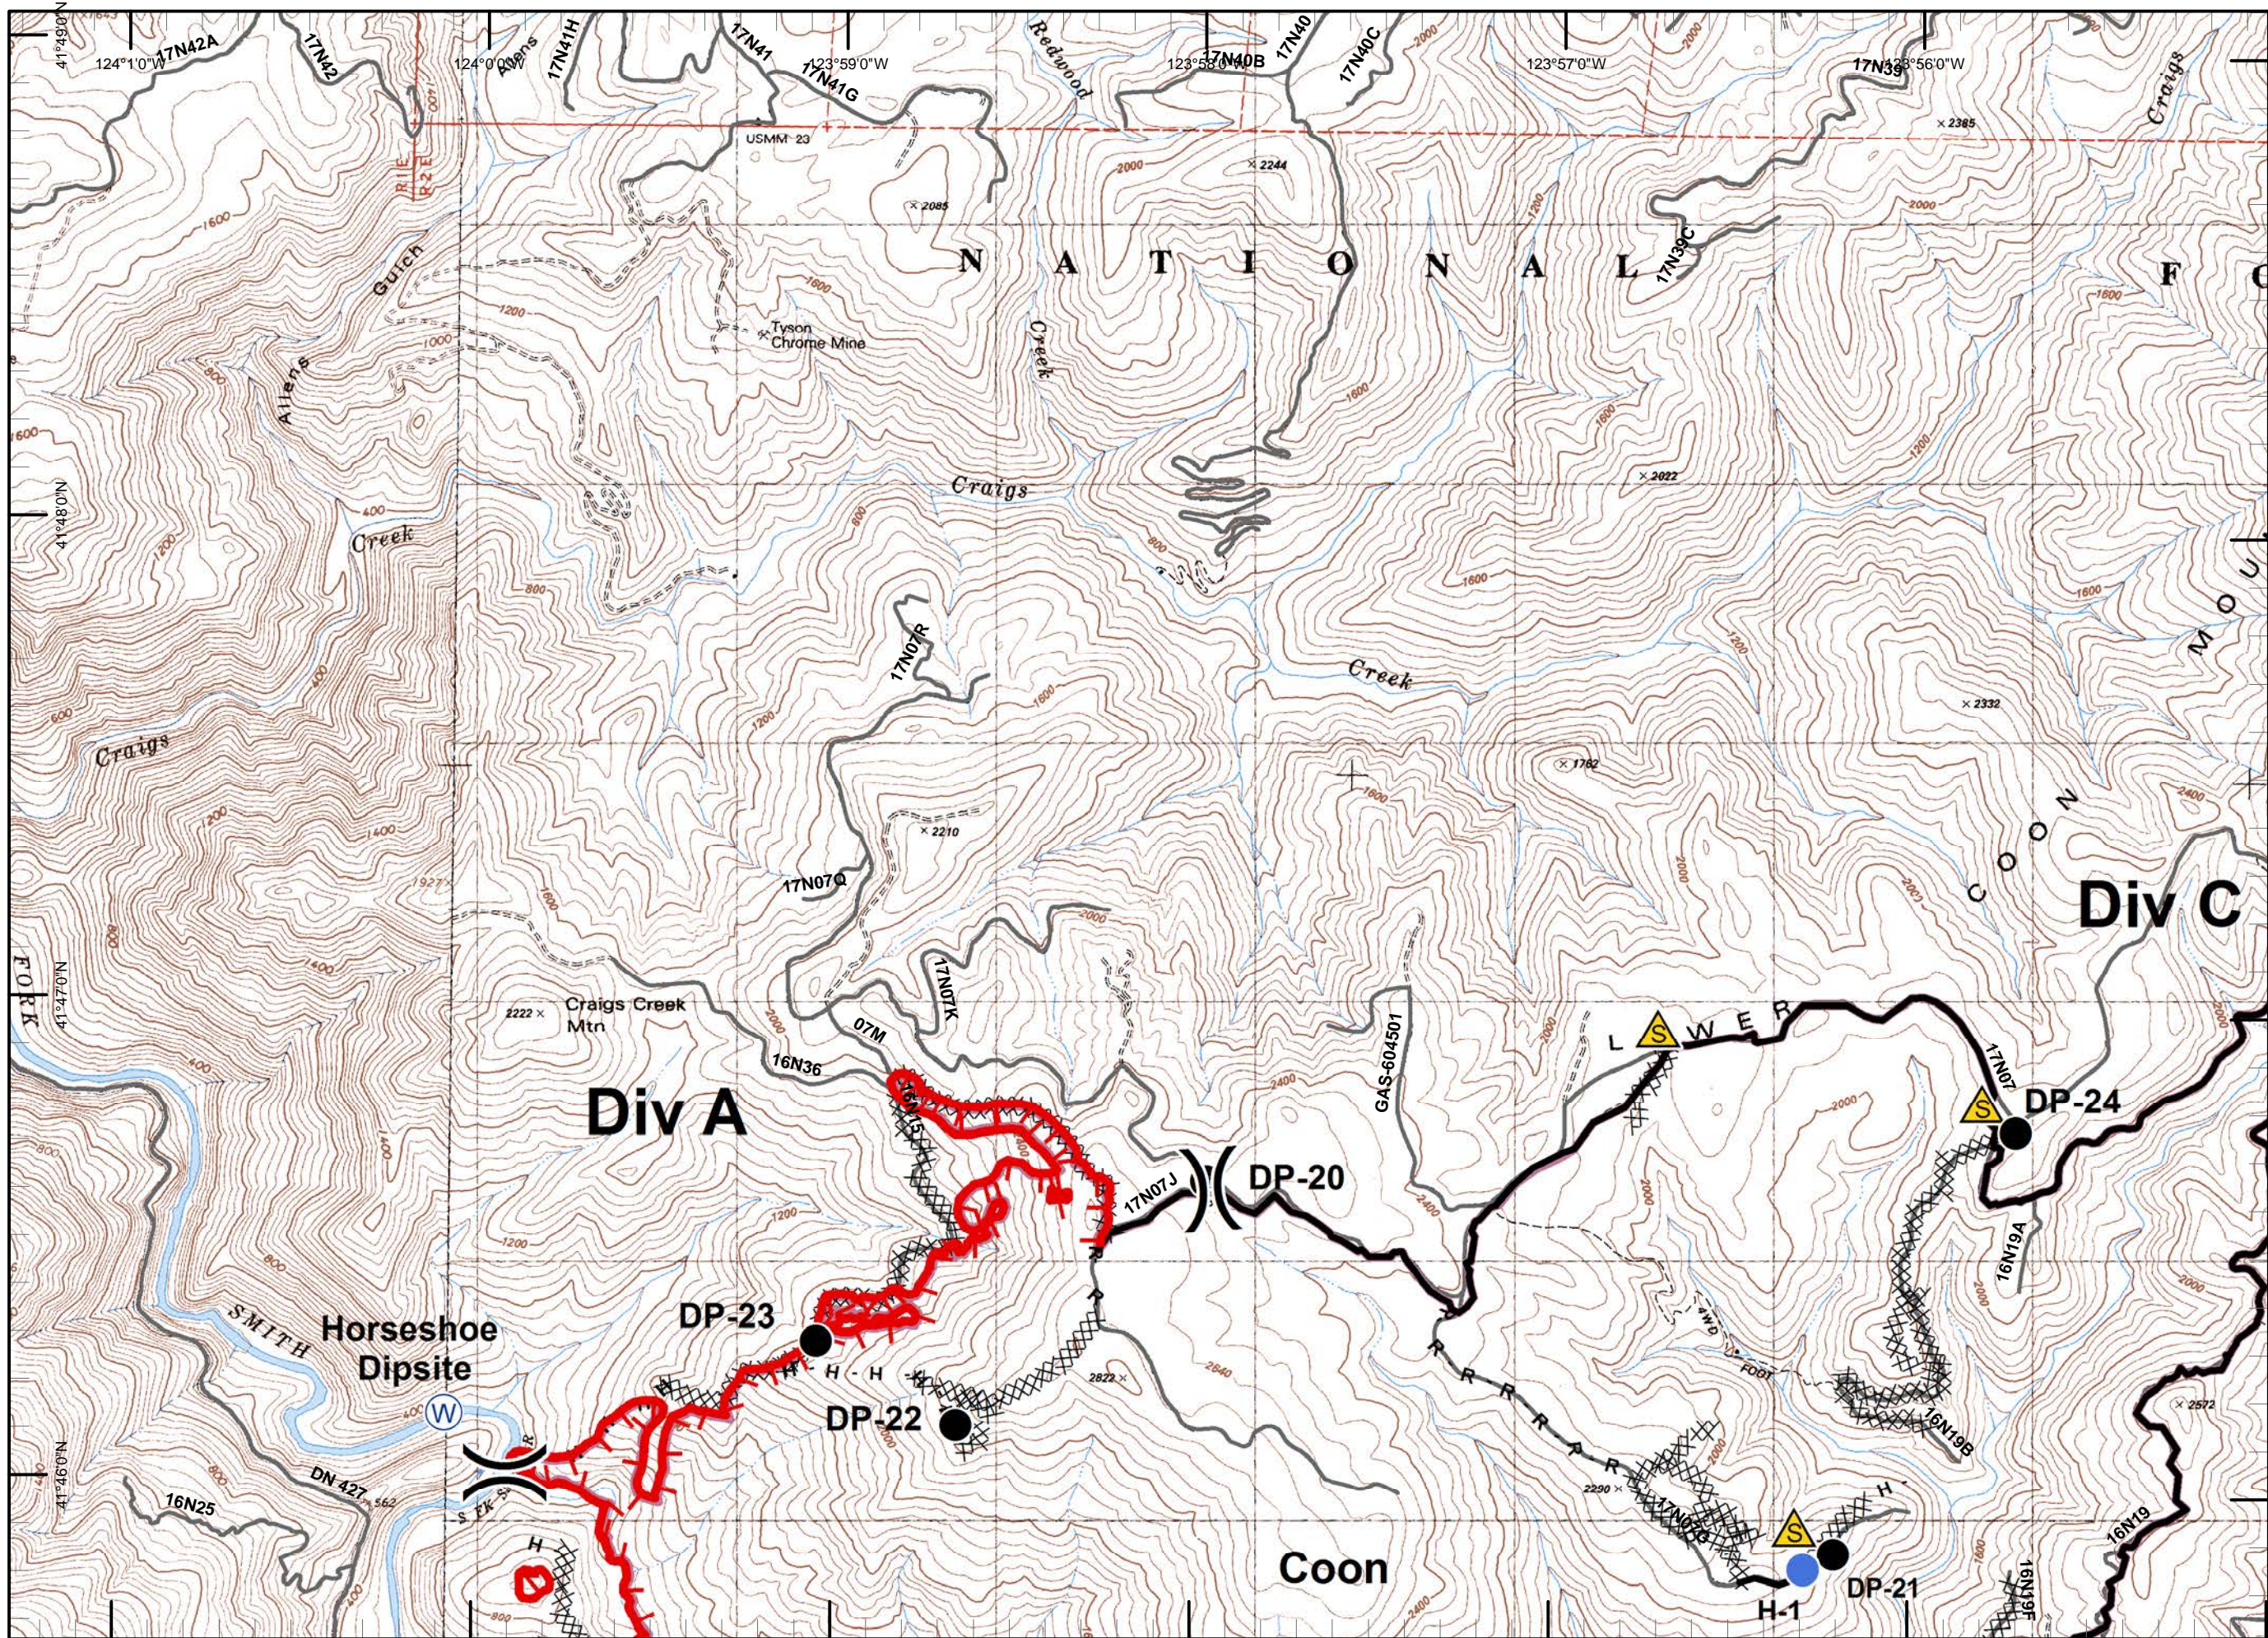

NM
 8/23/2015
 9:18:14 PM

Legend

-)) Division
-]] Branch
- Drop Point
- ⊗ Fire Origin
- ♂ Spot Fire
- Helispot
- Ⓢ Staging Area
- Ⓜ Water Source
- Ⓜ Restricted Water Source
- WX RAWS
- Ⓟ Incident Base
- Ⓢ Camp
- Ⓜ Incident Command Post
- Ⓟ Repeater
- ⚠ Safety Zone
- Ⓟ Helibase
- ⊗ Proposed Dozer Line
- Uncontrolled Fire Edge
- XXXXX Completed Dozer Line
- Completed Line
- H - H - Hand Line
- R - R - Road as Completed Line
- ▒ Siskiyou Wilderness
- Forest Boundary
- ▨ Bear Basin Butte Botanical Area

NM
 8/23/2015
 9:18:23 PM

Legend

-)) Division
-]] Branch
- Drop Point
- ⊗ Fire Origin
- ♂ Spot Fire
- Helispot
- Ⓢ Staging Area
- Ⓜ Water Source
- Ⓜ Restricted Water Source
- WX RAWS
- Ⓟ Incident Base
- Ⓢ Camp
- Ⓜ Incident Command Post
- Ⓜ Repeater
- ⚠ Safety Zone
- Ⓜ Helibase
- ⊗ Proposed Dozer Line
- Uncontrolled Fire Edge
- XXXXX Completed Dozer Line
- Completed Line
- H - H - Hand Line
- R - R - Road as Completed Line
- ▒ Siskiyou Wilderness
- Forest Boundary
- ▨ Bear Basin Butte Botanical Area

Legend

- Division
- Branch
- Drop Point
- Fire Origin
- Spot Fire
- Helispot
- Staging Area
- Water Source
- Restricted Water Source
- RAWS
- Incident Base
- Camp
- Incident Command Post
- Repeater
- Safety Zone
- Helibase
- Proposed Dozer Line
- Uncontrolled Fire Edge
- Completed Dozer Line
- Completed Line
- H - H - Hand Line
- R - R - Road as Completed Line
- Siskiyou Wilderness
- Forest Boundary
- Bear Basin Butte Botanical Area