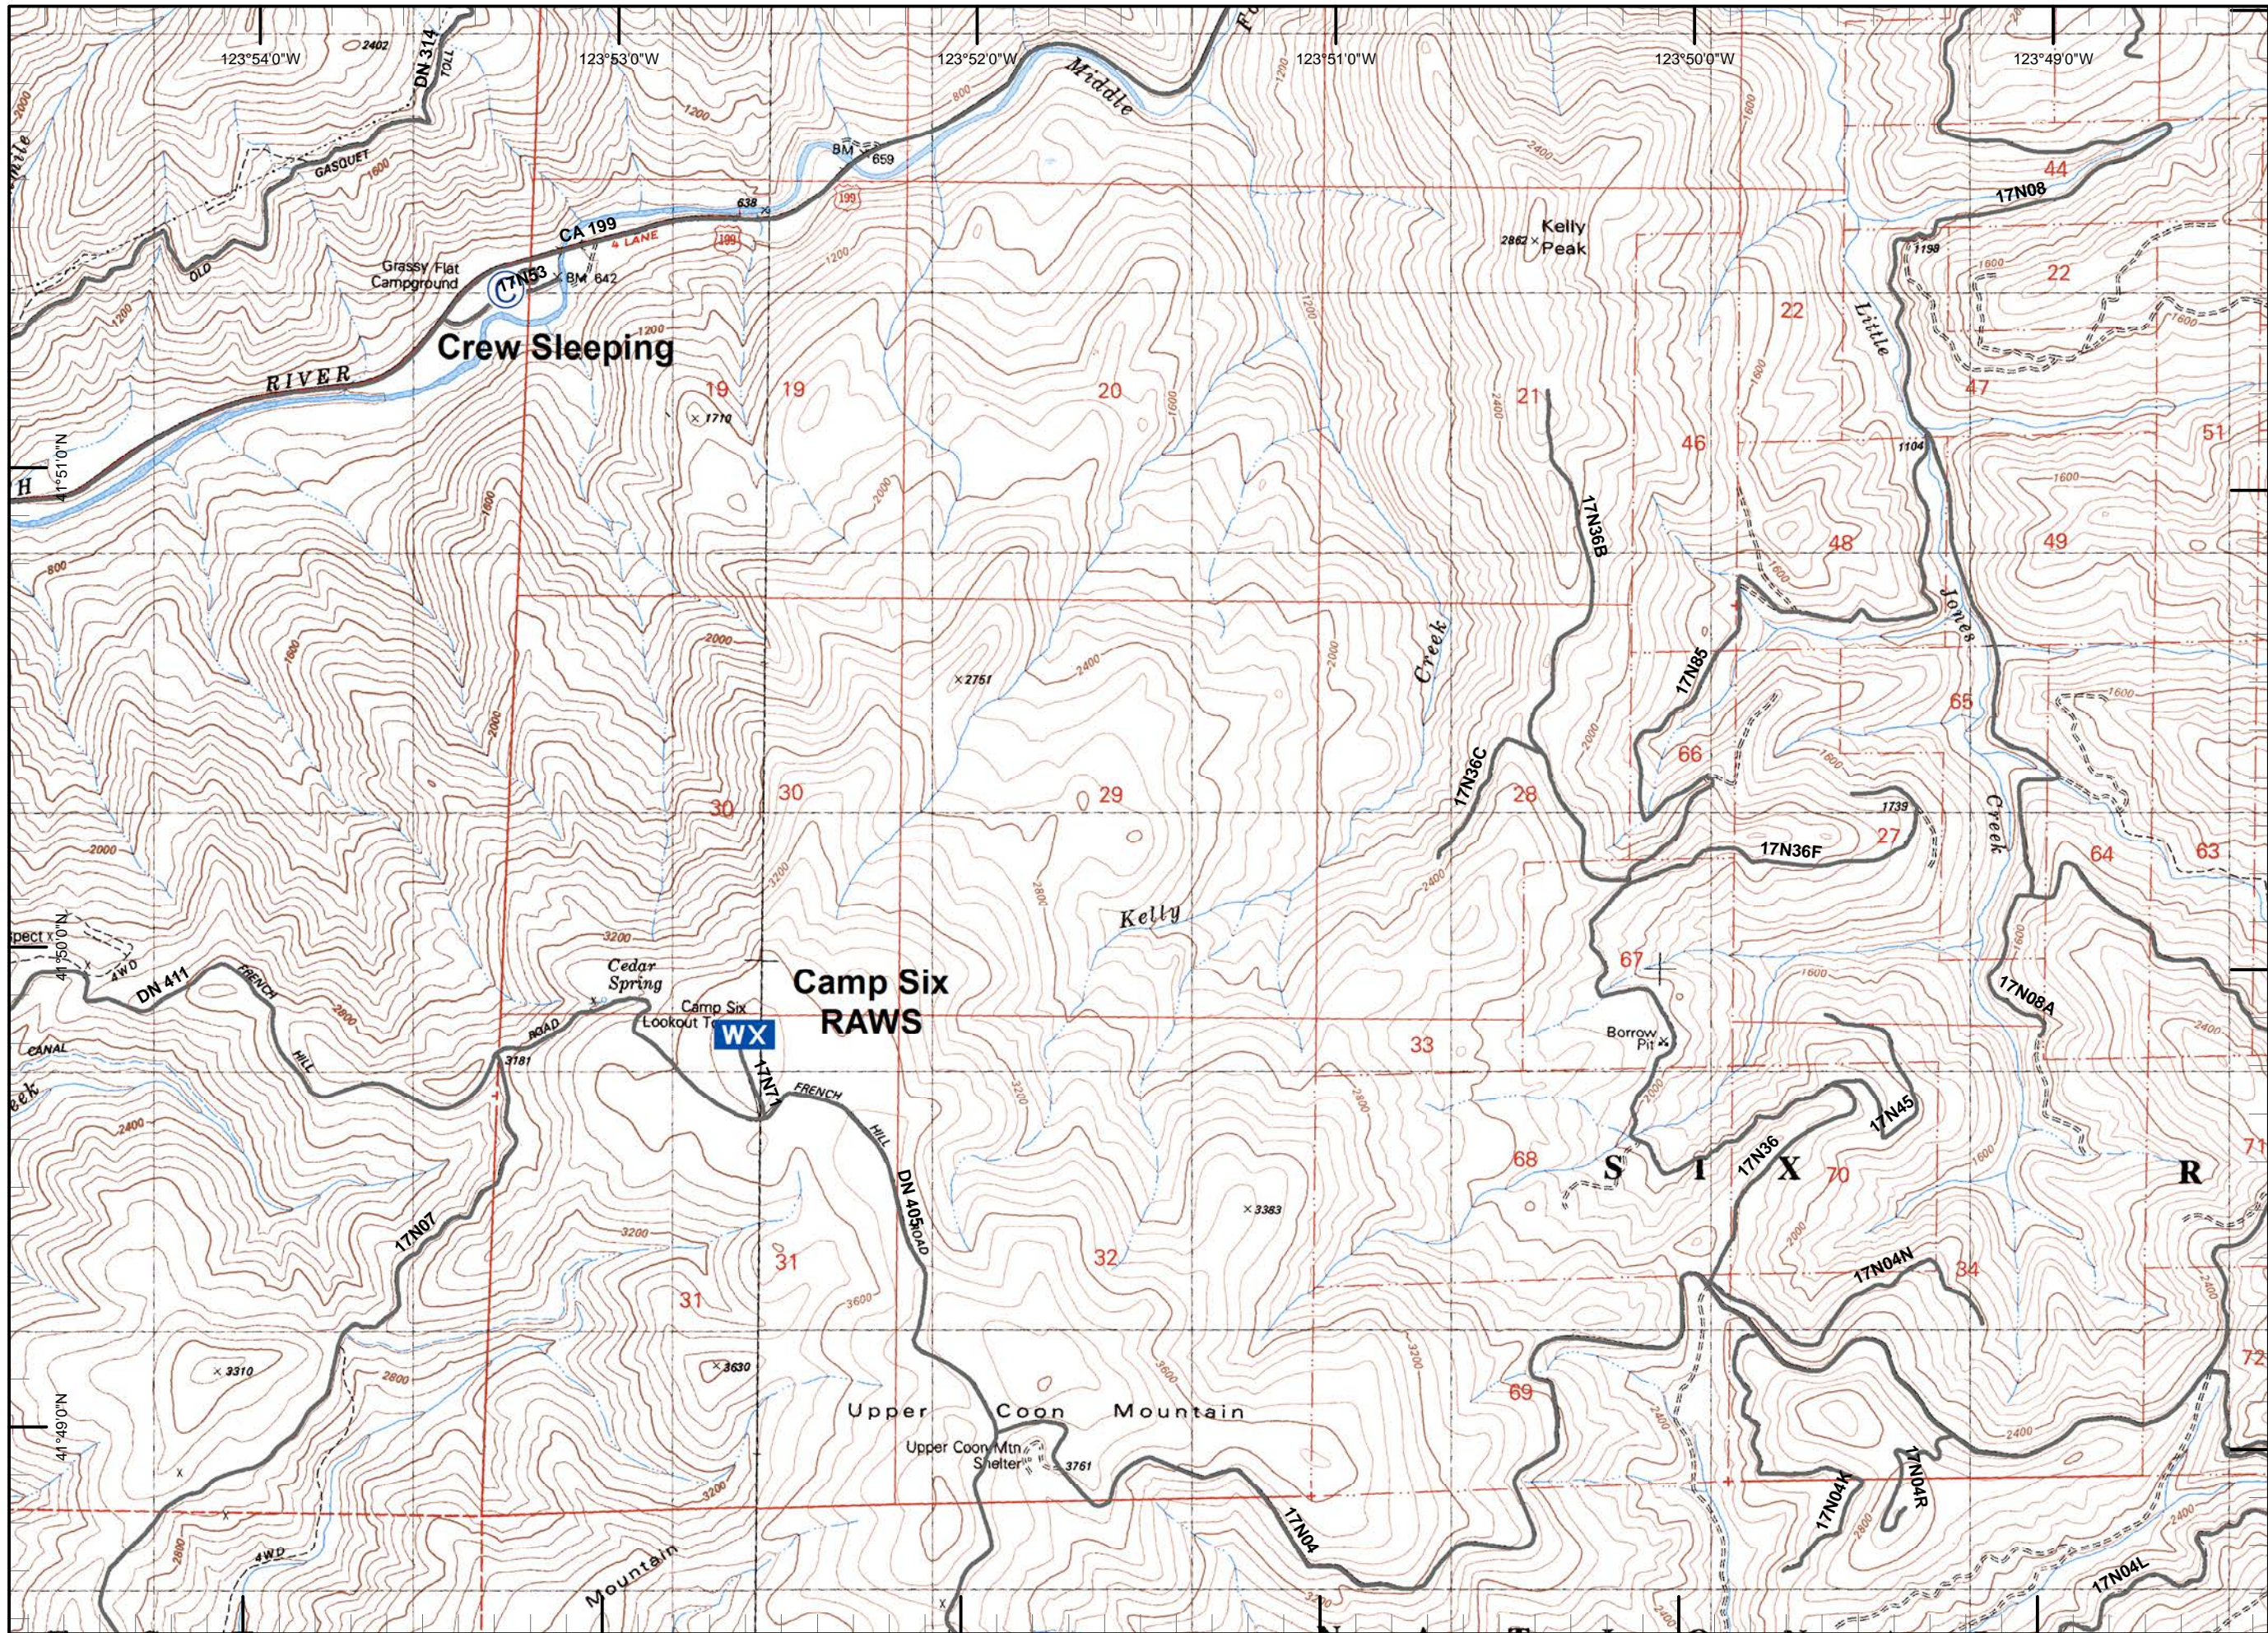

Legend

-) (Division
-] [Branch
- Drop Point
- ⊗ Fire Origin
- ♂ Spot Fire
- Helispot
- Ⓢ Staging Area
- Ⓦ Water Source
- Ⓦ Restricted Water Source
- Ⓦ RAWX
- Ⓟ Incident Base
- Ⓢ Camp
- ▣ Incident Command Post
- Ⓡ Repeater
- ⚠ Safety Zone
- Ⓜ Helibase
- ⊗ • Proposed Dozer Line
- Uncontrolled Fire Edge
- ⊗ Completed Dozer Line
- Completed Line
- H · H · Hand Line
- R · R · Road as Completed Line
- Siskiyou Wilderness
- ⋯ Forest Boundary
- ⊘ Bear Basin Butte
- ⊘ Botanical Area

NM
 8/23/2015
 9:21:42 PM

Legend

- Division
- Branch
- Drop Point
- Fire Origin
- Spot Fire
- Helispot
- Staging Area
- Water Source
- Restricted Water Source
- RAWS
- Incident Base
- Camp
- Incident Command Post
- Repeater
- Safety Zone
- Helibase
- Proposed Dozer Line
- Uncontrolled Fire Edge
- Completed Dozer Line
- Completed Line
- H - H - Hand Line
- R - R - Road as Completed Line
- Siskiyou Wilderness
- Forest Boundary
- Bear Basin Butte Botanical Area

Legend

- Division
- Branch
- Drop Point
- Fire Origin
- Spot Fire
- Helispot
- Staging Area
- Water Source
- Restricted Water Source
- RAWs
- Incident Base
- Camp
- Incident Command Post
- Repeater
- Safety Zone
- Helibase
- Proposed Dozer Line
- Uncontrolled Fire Edge
- Completed Dozer Line
- Completed Line
- H - H - Hand Line
- R - R - Road as Completed Line
- Siskiyou Wilderness
- Forest Boundary
- Bear Basin Butte Botanical Area

NM
 8/23/2015
 9:18:05 PM

Legend

-)) Division
- [[Branch
- Drop Point
- ⊗ Fire Origin
- ♂ Spot Fire
- Helispot
- Ⓢ Staging Area
- Ⓜ Water Source
- Ⓜ Restricted Water Source
- WX RAWS
- Ⓟ Incident Base
- Ⓢ Camp
- Ⓜ Incident Command Post
- Ⓟ Repeater
- ⚠ Safety Zone
- Ⓟ Helibase
- ⊗ Proposed Dozer Line
- Uncontrolled Fire Edge
- XXXXX Completed Dozer Line
- Completed Line
- H - H - Hand Line
- R - R - Road as Completed Line
- Siskiyou Wilderness
- Forest Boundary
- /// Bear Basin Butte Botanical Area