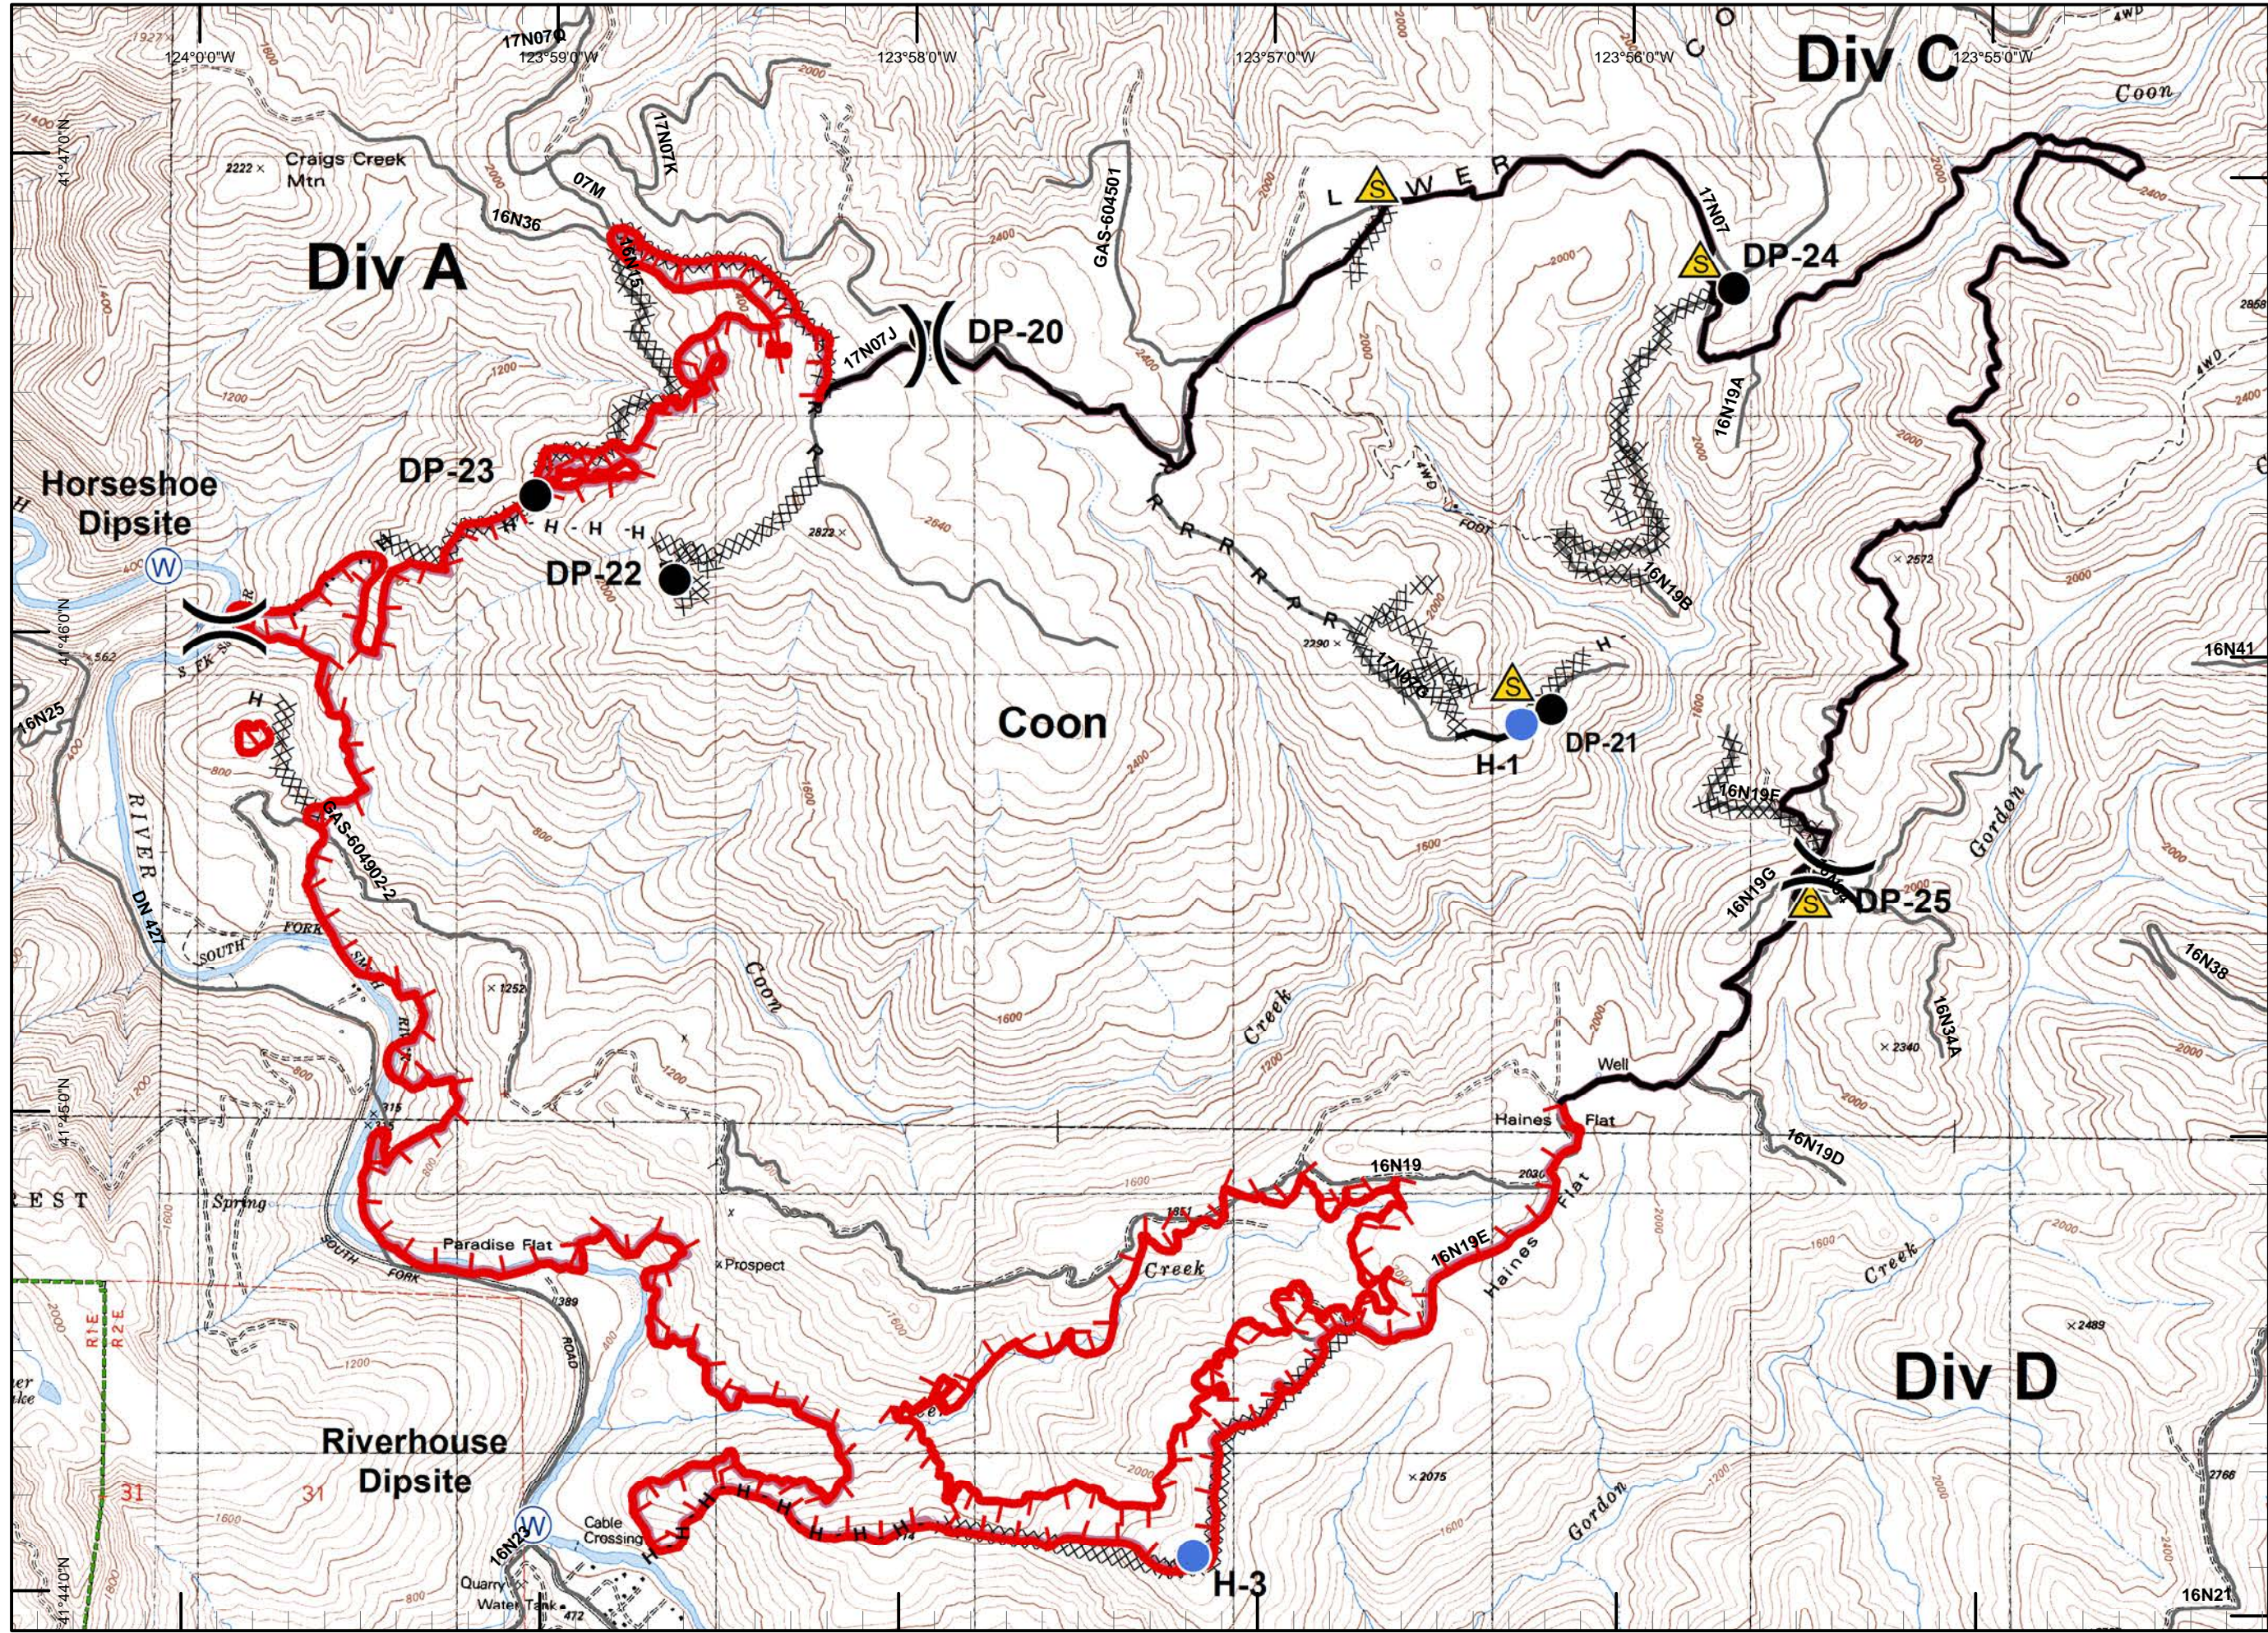

NM
 8/23/2015
 9:18:23 PM

Legend

-)) Division
-]] Branch
- Drop Point
- ⊗ Fire Origin
- ♂ Spot Fire
- Helispot
- Ⓢ Staging Area
- Ⓜ Water Source
- Ⓜ Restricted Water Source
- WX RAWS
- Ⓟ Incident Base
- Ⓢ Camp
- Ⓜ Incident Command Post
- Ⓜ Repeater
- ⚠ Safety Zone
- Ⓜ Helibase
- ⊗ Proposed Dozer Line
- Uncontrolled Fire Edge
- XXXXX Completed Dozer Line
- Completed Line
- H - H - Hand Line
- R - R - Road as Completed Line
- ▒ Siskiyou Wilderness
- Forest Boundary
- ▨ Bear Basin Butte Botanical Area

Legend

- Division
- Branch
- Drop Point
- Fire Origin
- Spot Fire
- Helispot
- Staging Area
- Water Source
- Restricted Water Source
- RAWS
- Incident Base
- Camp
- Incident Command Post
- Repeater
- Safety Zone
- Helibase
- Proposed Dozer Line
- Uncontrolled Fire Edge
- Completed Dozer Line
- Completed Line
- H - H - Hand Line
- R - R - Road as Completed Line
- Siskiyou Wilderness
- Forest Boundary
- Bear Basin Butte Botanical Area

NM
 8/23/2015
 9:18:50 PM

- Legend**
- Division
 - Branch
 - Drop Point
 - Fire Origin
 - Spot Fire
 - Helispot
 - Staging Area
 - Water Source
 - Restricted Water Source
 - RAWS
 - Incident Base
 - Camp
 - Incident Command Post
 - Repeater
 - Safety Zone
 - Helibase
 - Proposed Dozer Line
 - Uncontrolled Fire Edge
 - Completed Dozer Line
 - Completed Line
 - H - H - Hand Line
 - R - R - Road as Completed Line
 - Siskiyou Wilderness
 - Forest Boundary
 - Bear Basin Butte Botanical Area