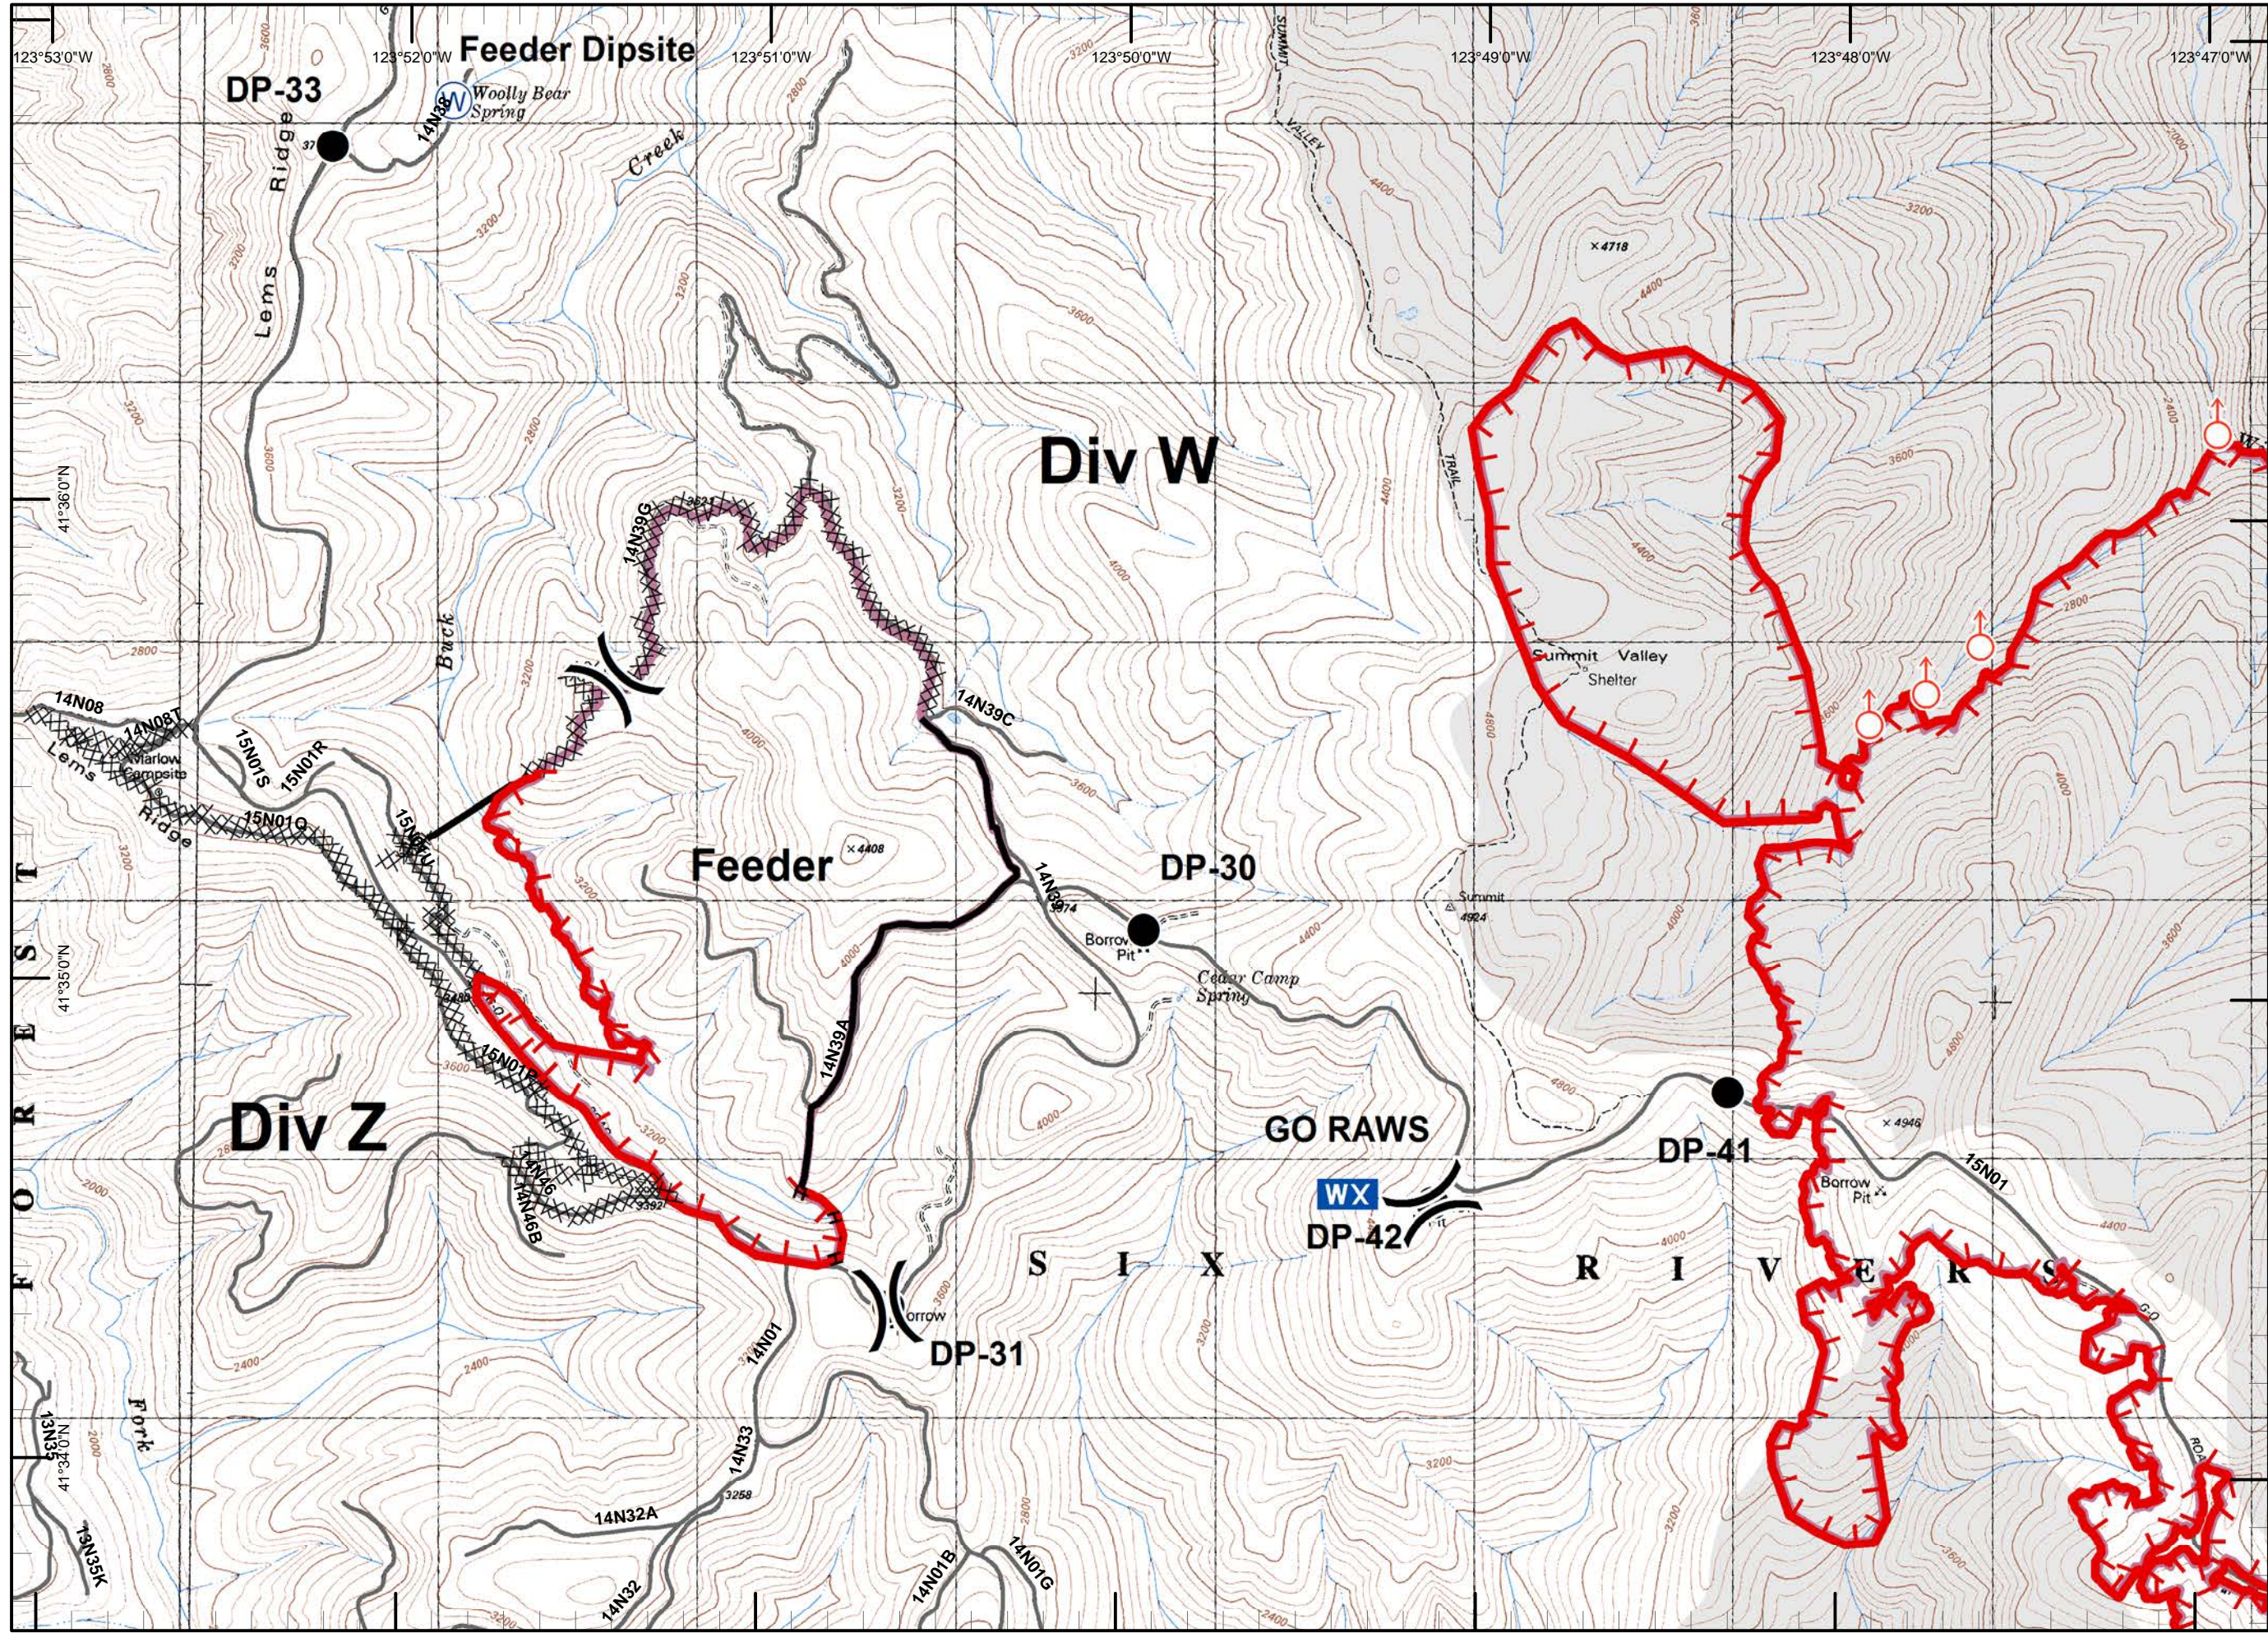

NM
 8/23/2015
 9:18:50 PM

- Legend**
- Division
 - Branch
 - Drop Point
 - Fire Origin
 - Spot Fire
 - Helispot
 - Staging Area
 - Water Source
 - Restricted Water Source
 - RAWS
 - Incident Base
 - Camp
 - Incident Command Post
 - Repeater
 - Safety Zone
 - Helibase
 - Proposed Dozer Line
 - Uncontrolled Fire Edge
 - Completed Dozer Line
 - Completed Line
 - H - H - Hand Line
 - R - R - Road as Completed Line
 - Siskiyou Wilderness
 - Forest Boundary
 - Bear Basin Butte Botanical Area

Legend

- Division
- Branch
- Drop Point
- Fire Origin
- Spot Fire
- Helispot
- Water Source
- Restricted Water Source
- RAWs
- Incident Base
- Camp
- Incident Command Post
- Repeater
- Safety Zone
- Helibase
- Proposed Dozer Line
- Uncontrolled Fire Edge
- Completed Dozer Line
- Completed Line
- Hand Line
- Road as Completed Line
- Siskiyou Wilderness
- Forest Boundary
- Bear Basin Butte Botanical Area

Legend

-)) Division
- [[Branch
- Drop Point
- ⊗ Fire Origin
- ♂ Spot Fire
- Helispot
- Ⓢ Staging Area
- Ⓜ Water Source
- Ⓜ Restricted Water Source
- WX RAWS
- Ⓟ Incident Base
- Ⓒ Camp
- Ⓜ Incident Command Post
- Ⓟ Repeater
- ⚠ Safety Zone
- Ⓟ Helibase
- ⊗ ● Proposed Dozer Line
- Uncontrolled Fire Edge
- XXXXX Completed Dozer Line
- Completed Line
- H - H - Hand Line
- R - R - Road as Completed Line
- ▨ Siskiyou Wilderness
- ▤ Forest Boundary
- ▨ Bear Basin Butte Botanical Area

Legend

- Division
- Branch
- Drop Point
- Fire Origin
- Spot Fire
- Helispot
- Staging Area
- Water Source
- Restricted Water Source
- RAWs
- Incident Base
- Camp
- Incident Command Post
- Repeater
- Safety Zone
- Helibase
- Proposed Dozer Line
- Uncontrolled Fire Edge
- Completed Dozer Line
- Completed Line
- Hand Line
- Road as Completed Line
- Siskiyou Wilderness
- Forest Boundary
- Bear Basin Butte Botanical Area