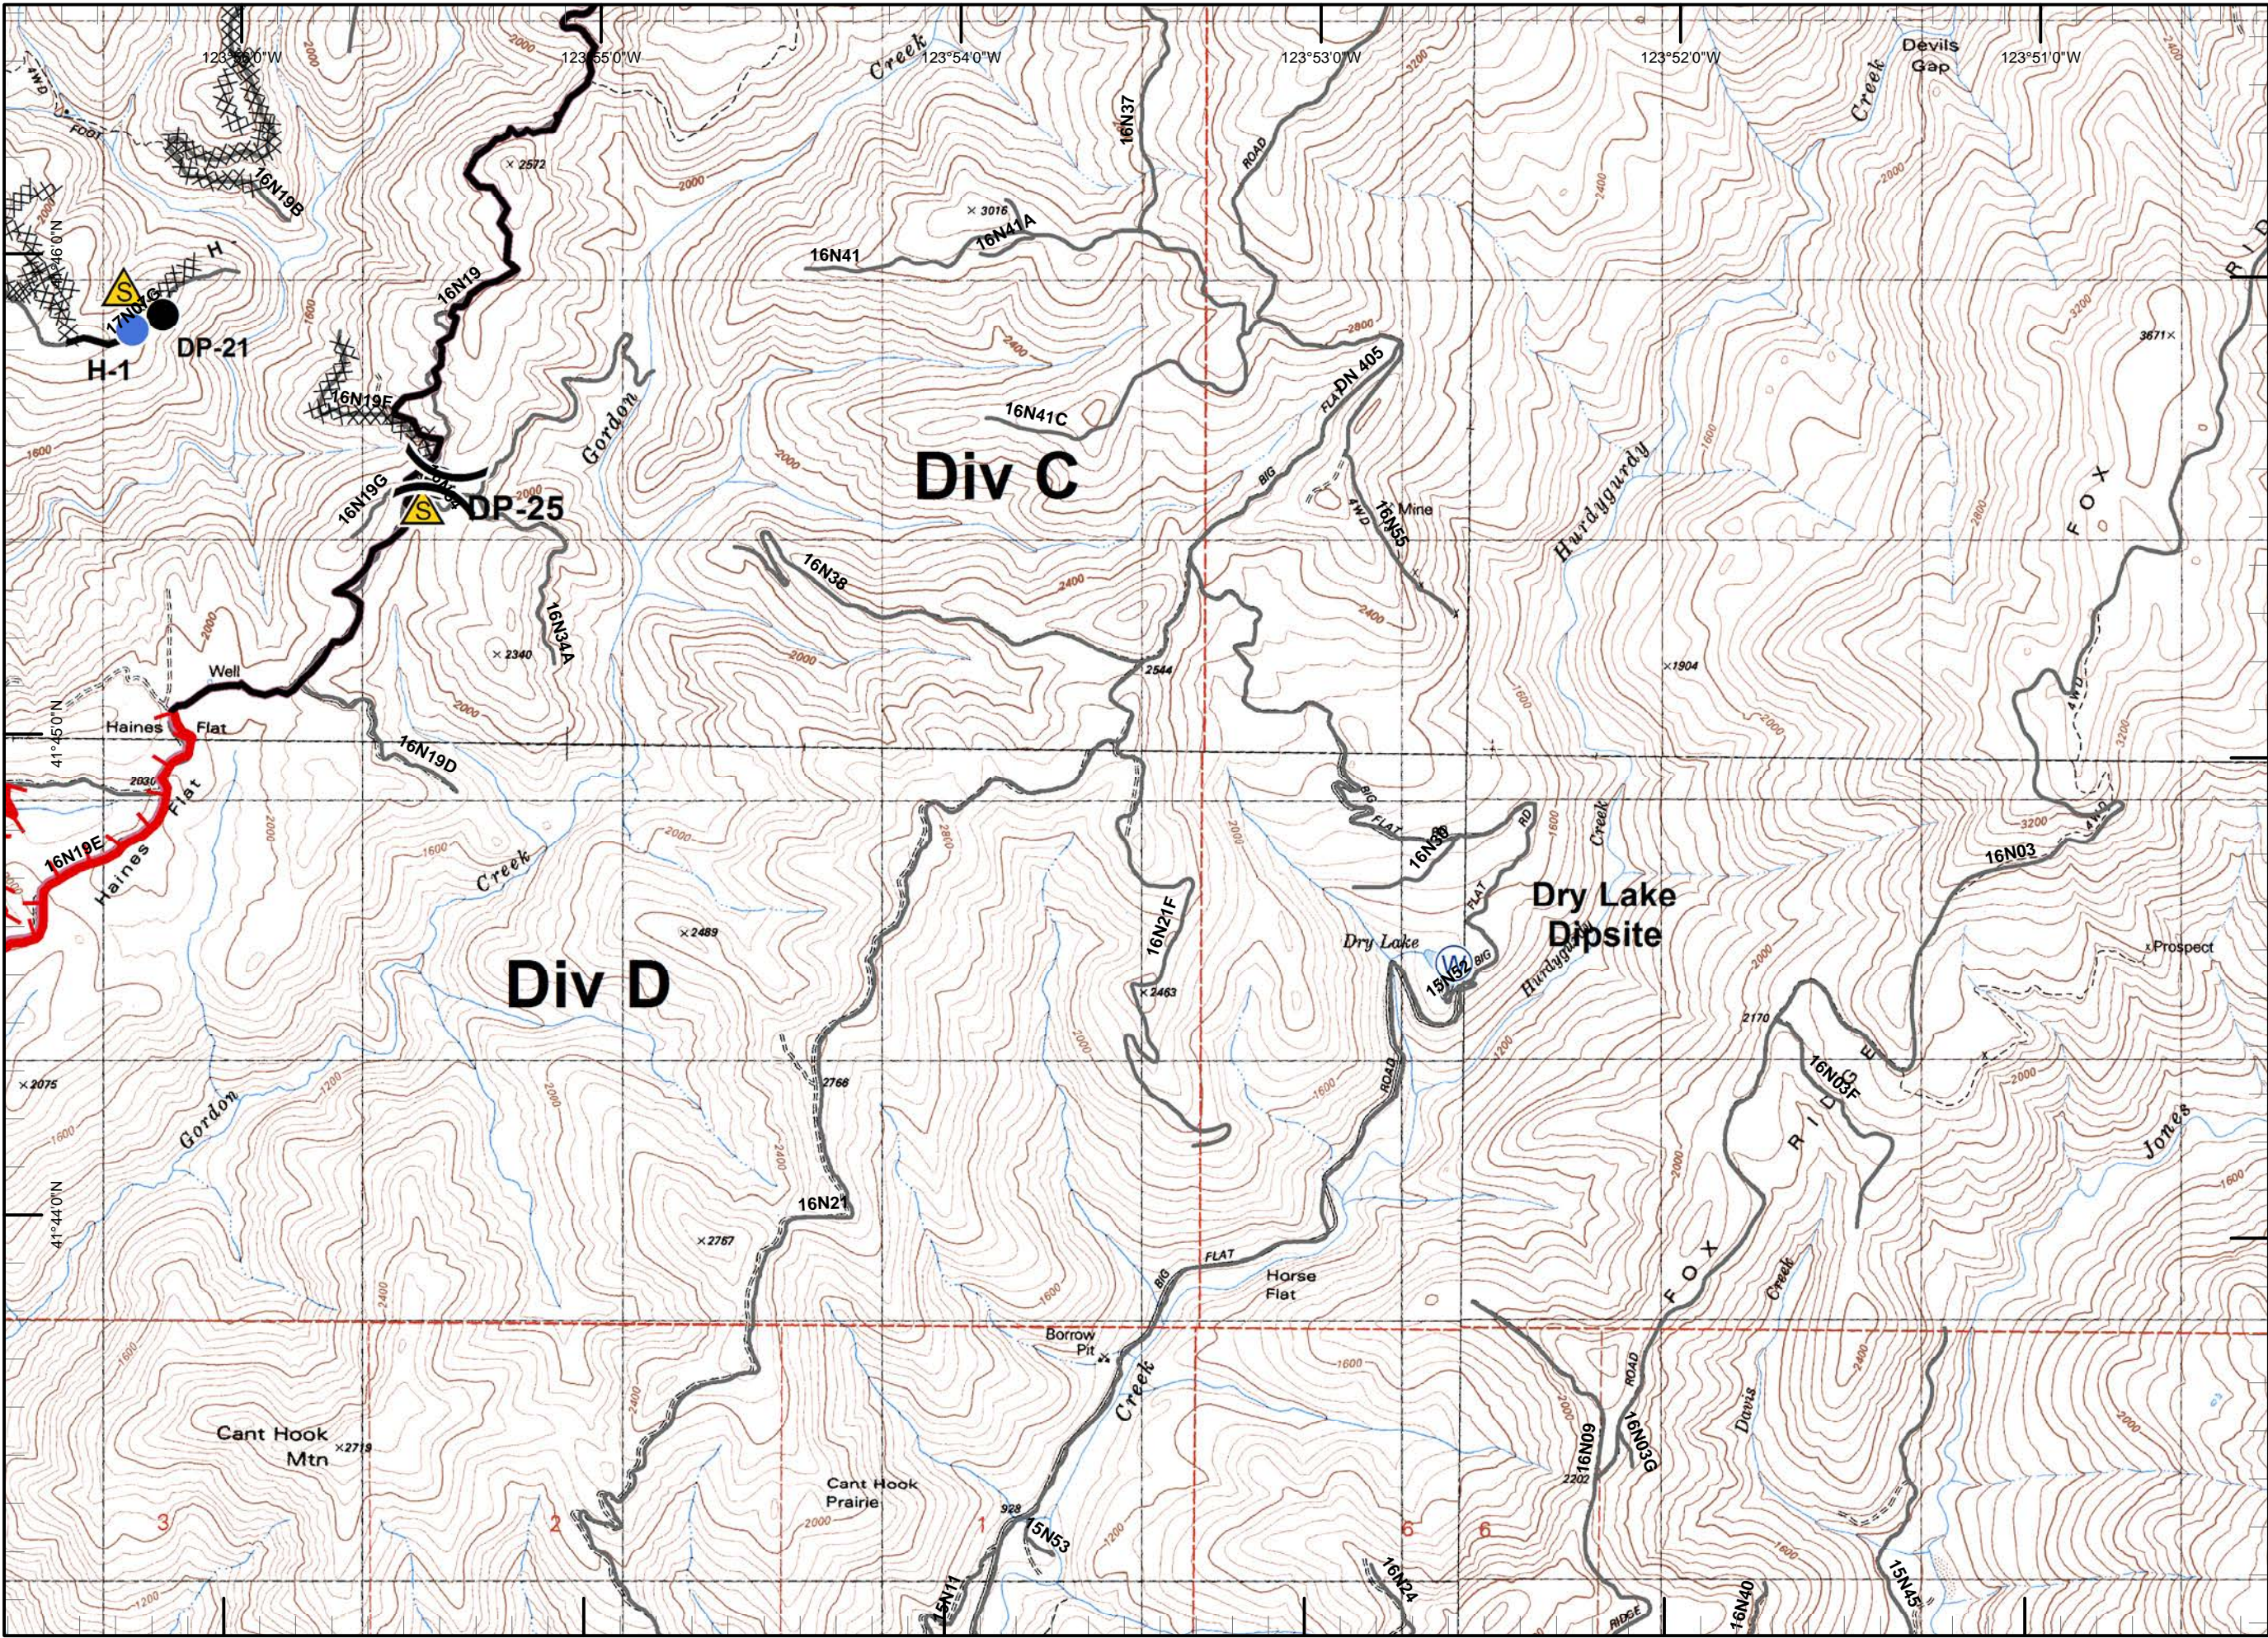

Legend

- Division
- Branch
- Drop Point
- Fire Origin
- Spot Fire
- Helispot
- Staging Area
- Water Source
- Restricted Water Source
- RAWS
- Incident Base
- Camp
- Incident Command Post
- Repeater
- Safety Zone
- Helibase
- Proposed Dozer Line
- Uncontrolled Fire Edge
- Completed Dozer Line
- Completed Line
- H - H - Hand Line
- R - R - Road as Completed Line
- Siskiyou Wilderness
- Forest Boundary
- Bear Basin Butte Botanical Area

NM
 8/23/2015
 9:18:50 PM

- Legend**
- Division
 - Branch
 - Drop Point
 - Fire Origin
 - Spot Fire
 - Helispot
 - Staging Area
 - Water Source
 - Restricted Water Source
 - RAWS
 - Incident Base
 - Camp
 - Incident Command Post
 - Repeater
 - Safety Zone
 - Helibase
 - Proposed Dozer Line
 - Uncontrolled Fire Edge
 - Completed Dozer Line
 - Completed Line
 - H - H - Hand Line
 - R - R - Road as Completed Line
 - Siskiyou Wilderness
 - Forest Boundary
 - Bear Basin Butte Botanical Area

Legend

- Division
- Branch
- Drop Point
- Fire Origin
- Spot Fire
- Helispot
- Water Source
- Restricted Water Source
- RAWs
- Incident Base
- Camp
- Incident Command Post
- Repeater
- Safety Zone
- Helibase
- Proposed Dozer Line
- Uncontrolled Fire Edge
- Completed Dozer Line
- Completed Line
- Hand Line
- Road as Completed Line
- Siskiyou Wilderness
- Forest Boundary
- Bear Basin Butte Botanical Area