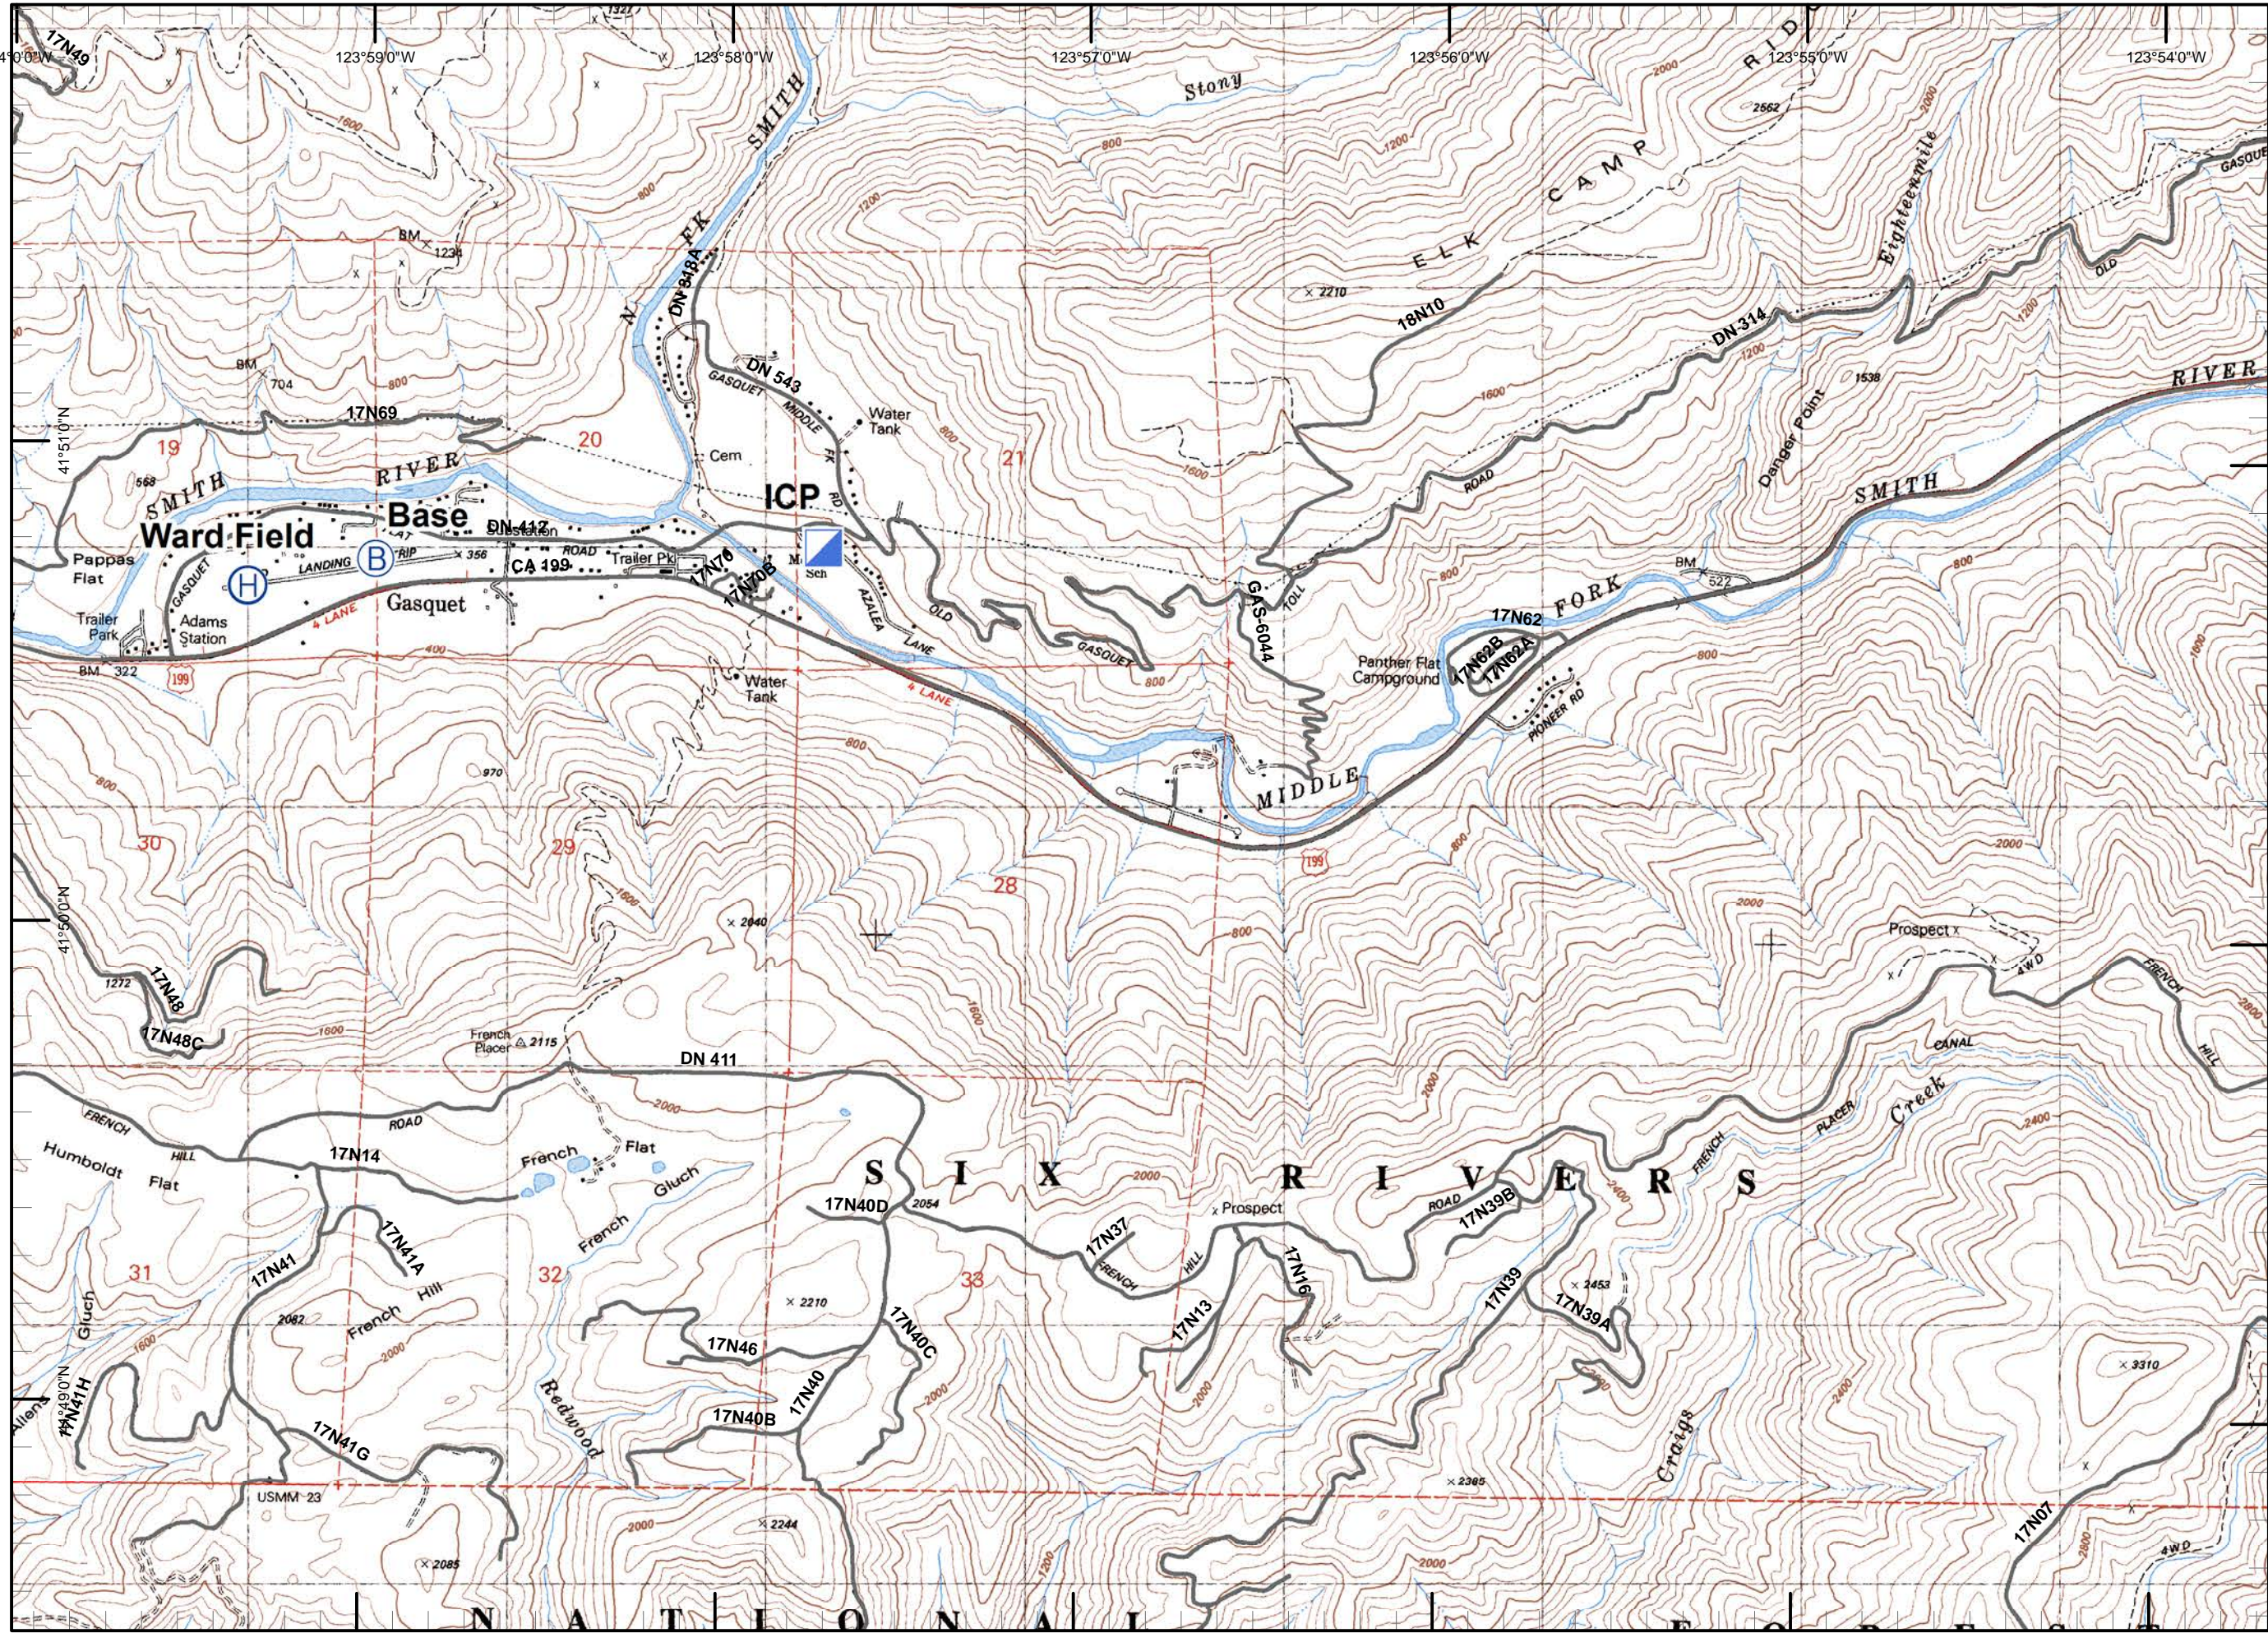

Legend

-) (Division
-] [Branch
- Drop Point
- ⊗ Fire Origin
- ♂ Spot Fire
- Helispot
- Ⓢ Staging Area
- Ⓦ Water Source
- Ⓦ Restricted Water Source
- Ⓦ RAWX
- Ⓟ Incident Base
- Ⓢ Camp
- ▣ Incident Command Post
- Ⓡ Repeater
- ⚠ Safety Zone
- Ⓜ Helibase
- ⊗ • Proposed Dozer Line
- Uncontrolled Fire Edge
- ⊗ Completed Dozer Line
- Completed Line
- H · H · Hand Line
- R · R · Road as Completed Line
- Siskiyou Wilderness
- ⋯ Forest Boundary
- ⊘ Bear Basin Butte
- ⊘ Botanical Area

NM
 8/23/2015
 9:21:42 PM

Legend

- Division
- Branch
- Drop Point
- Fire Origin
- Spot Fire
- Helispot
- Staging Area
- Water Source
- Restricted Water Source
- RAWS
- Incident Base
- Camp
- Incident Command Post
- Repeater
- Safety Zone
- Helibase
- Proposed Dozer Line
- Uncontrolled Fire Edge
- Completed Dozer Line
- Completed Line
- H - H - Hand Line
- R - R - Road as Completed Line
- Siskiyou Wilderness
- Forest Boundary
- Bear Basin Butte Botanical Area

Legend

- Division
- Branch
- Drop Point
- Fire Origin
- Spot Fire
- Helispot
- Staging Area
- Water Source
- Restricted Water Source
- RAWs
- Incident Base
- Camp
- Incident Command Post
- Repeater
- Safety Zone
- Helibase
- Proposed Dozer Line
- Uncontrolled Fire Edge
- Completed Dozer Line
- Completed Line
- H - H - Hand Line
- R - R - Road as Completed Line
- Siskiyou Wilderness
- Forest Boundary
- Bear Basin Butte Botanical Area

NM
 8/23/2015
 9:18:05 PM

Legend

-)) Division
- [[Branch
- Drop Point
- ⊗ Fire Origin
- ♂ Spot Fire
- Helispot
- Ⓢ Staging Area
- Ⓜ Water Source
- Ⓜ Restricted Water Source
- WX RAWS
- Ⓟ Incident Base
- Ⓢ Camp
- Ⓜ Incident Command Post
- Ⓟ Repeater
- ⚠ Safety Zone
- Ⓟ Helibase
- ⊗ Proposed Dozer Line
- Uncontrolled Fire Edge
- XXXXX Completed Dozer Line
- Completed Line
- H - H - Hand Line
- R - R - Road as Completed Line
- Siskiyou Wilderness
- Forest Boundary
- /// Bear Basin Butte Botanical Area