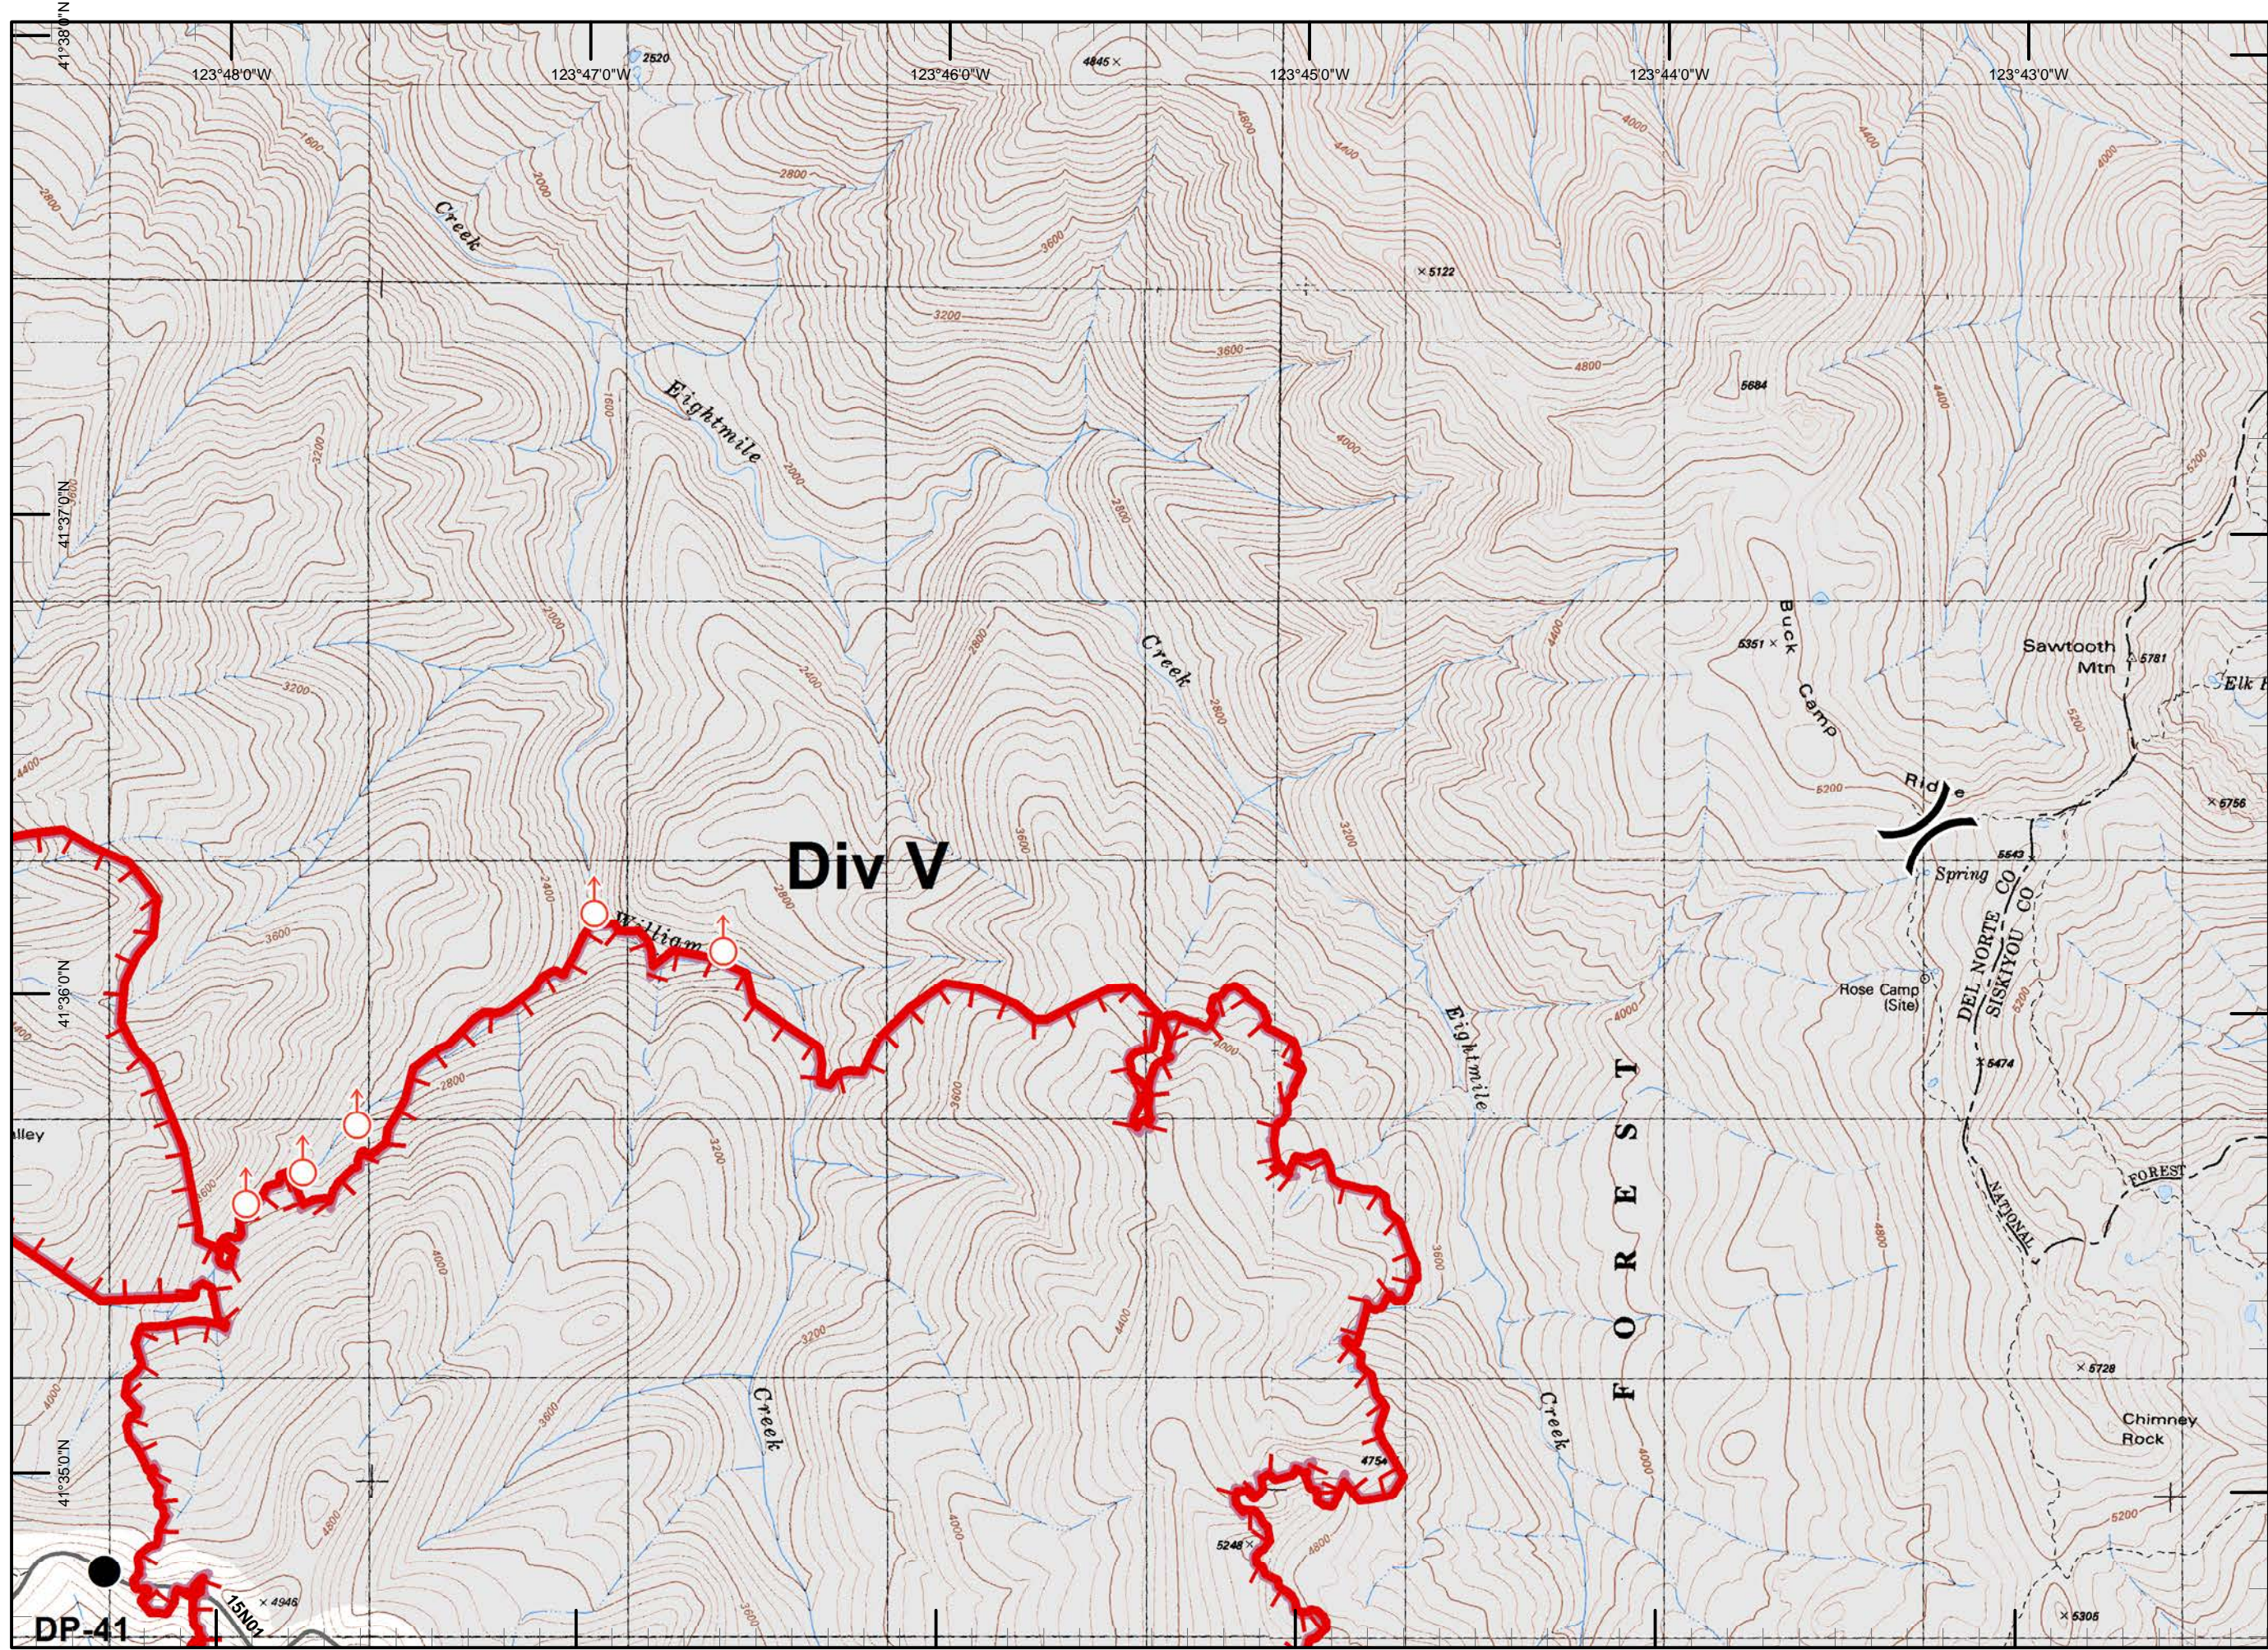

N
NM
8/23/2015
9:19:33 PM