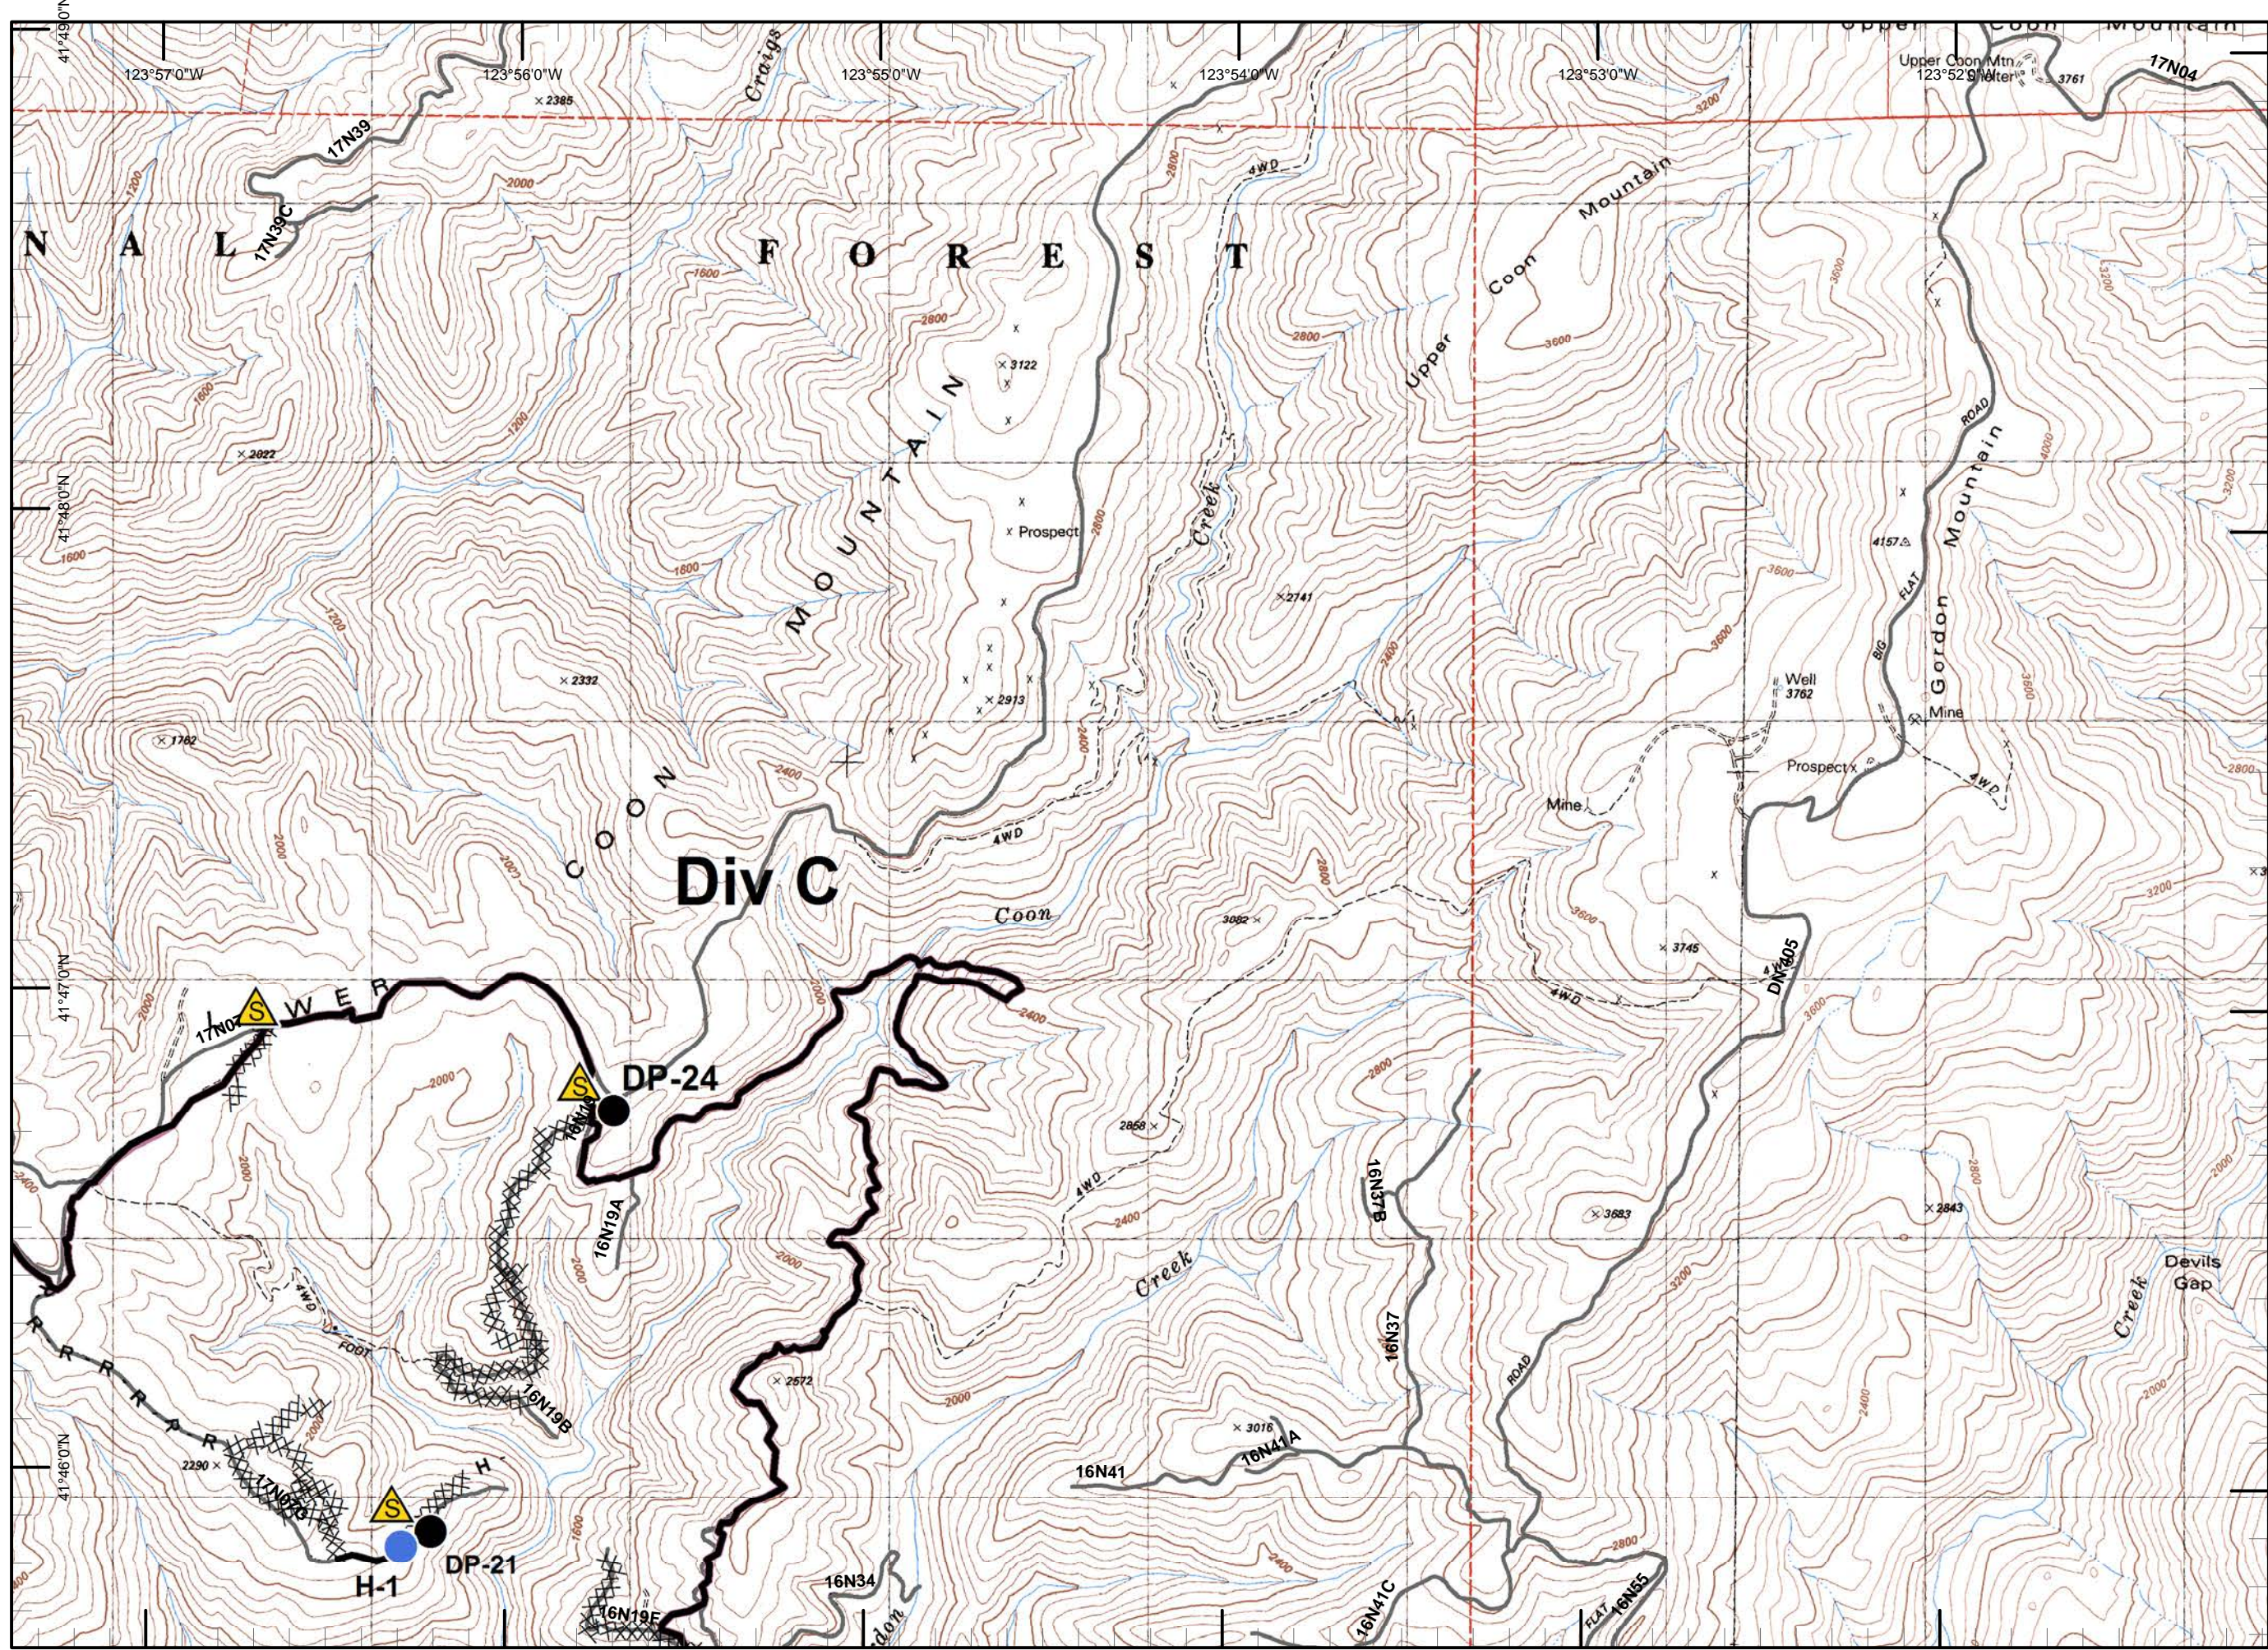

NM
8/23/2015
9:18:50 PM