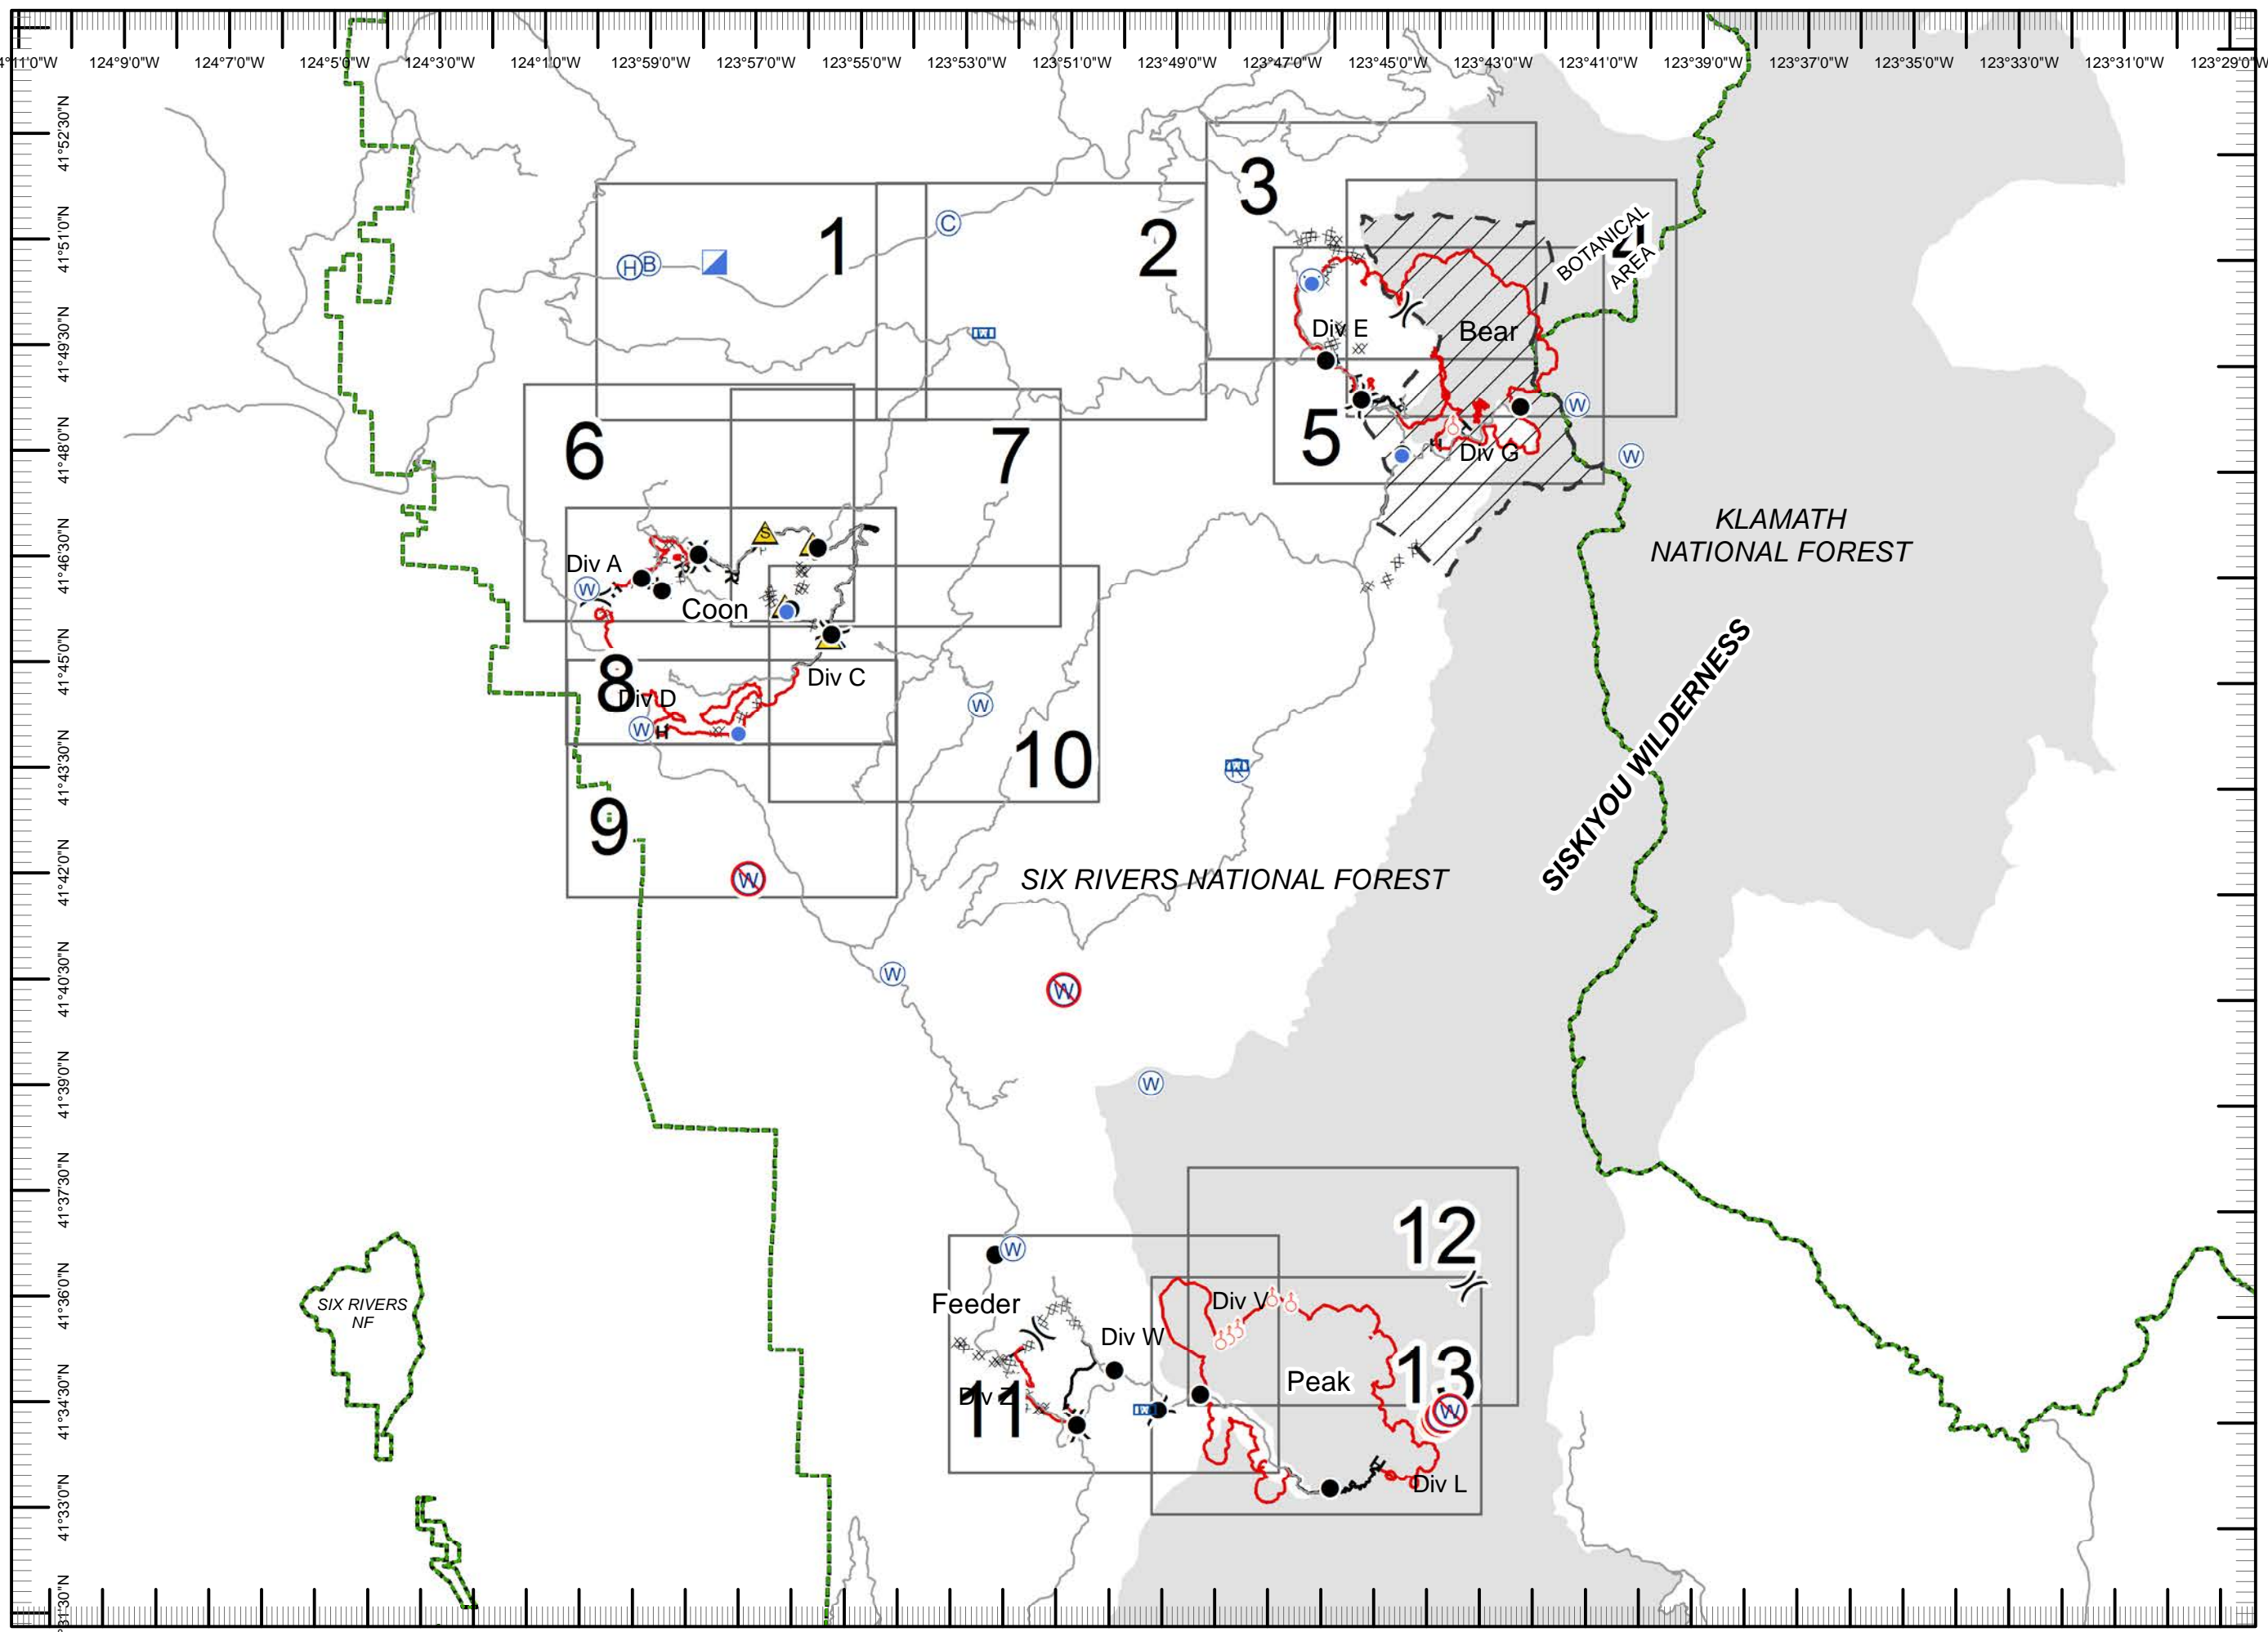

Legend

-) (Division
-] [Branch
- Drop Point
- ⊗ Fire Origin
- ♂ Spot Fire
- Helispot
- Ⓢ Staging Area
- Ⓦ Water Source
- Ⓦ Restricted Water Source
- Ⓦ RAWX
- Ⓟ Incident Base
- Ⓢ Camp
- ▣ Incident Command Post
- Ⓡ Repeater
- ⚠ Safety Zone
- Ⓜ Helibase
- ⊗ • Proposed Dozer Line
- Uncontrolled Fire Edge
- ⊗ Completed Dozer Line
- Completed Line
- H · H · Hand Line
- R · R · Road as Completed Line
- Siskiyou Wilderness
- ⋯ Forest Boundary
- ⊘ Bear Basin Butte
- ⊘ Botanical Area

NM
 8/23/2015
 9:21:42 PM

Legend

- Division
- Branch
- Drop Point
- Fire Origin
- Spot Fire
- Helispot
- Staging Area
- Water Source
- Restricted Water Source
- RAWS
- Incident Base
- Camp
- Incident Command Post
- Repeater
- Safety Zone
- Helibase
- Proposed Dozer Line
- Uncontrolled Fire Edge
- Completed Dozer Line
- Completed Line
- H - H - Hand Line
- R - R - Road as Completed Line
- Siskiyou Wilderness
- Forest Boundary
- Bear Basin Butte Botanical Area

Legend

- Division
- Branch
- Drop Point
- Fire Origin
- Spot Fire
- Helispot
- Staging Area
- Water Source
- Restricted Water Source
- RAWs
- Incident Base
- Camp
- Incident Command Post
- Repeater
- Safety Zone
- Helibase
- Proposed Dozer Line
- Uncontrolled Fire Edge
- Completed Dozer Line
- Completed Line
- H - H - Hand Line
- R - R - Road as Completed Line
- Siskiyou Wilderness
- Forest Boundary
- Bear Basin Butte Botanical Area

Restricted Water Sources