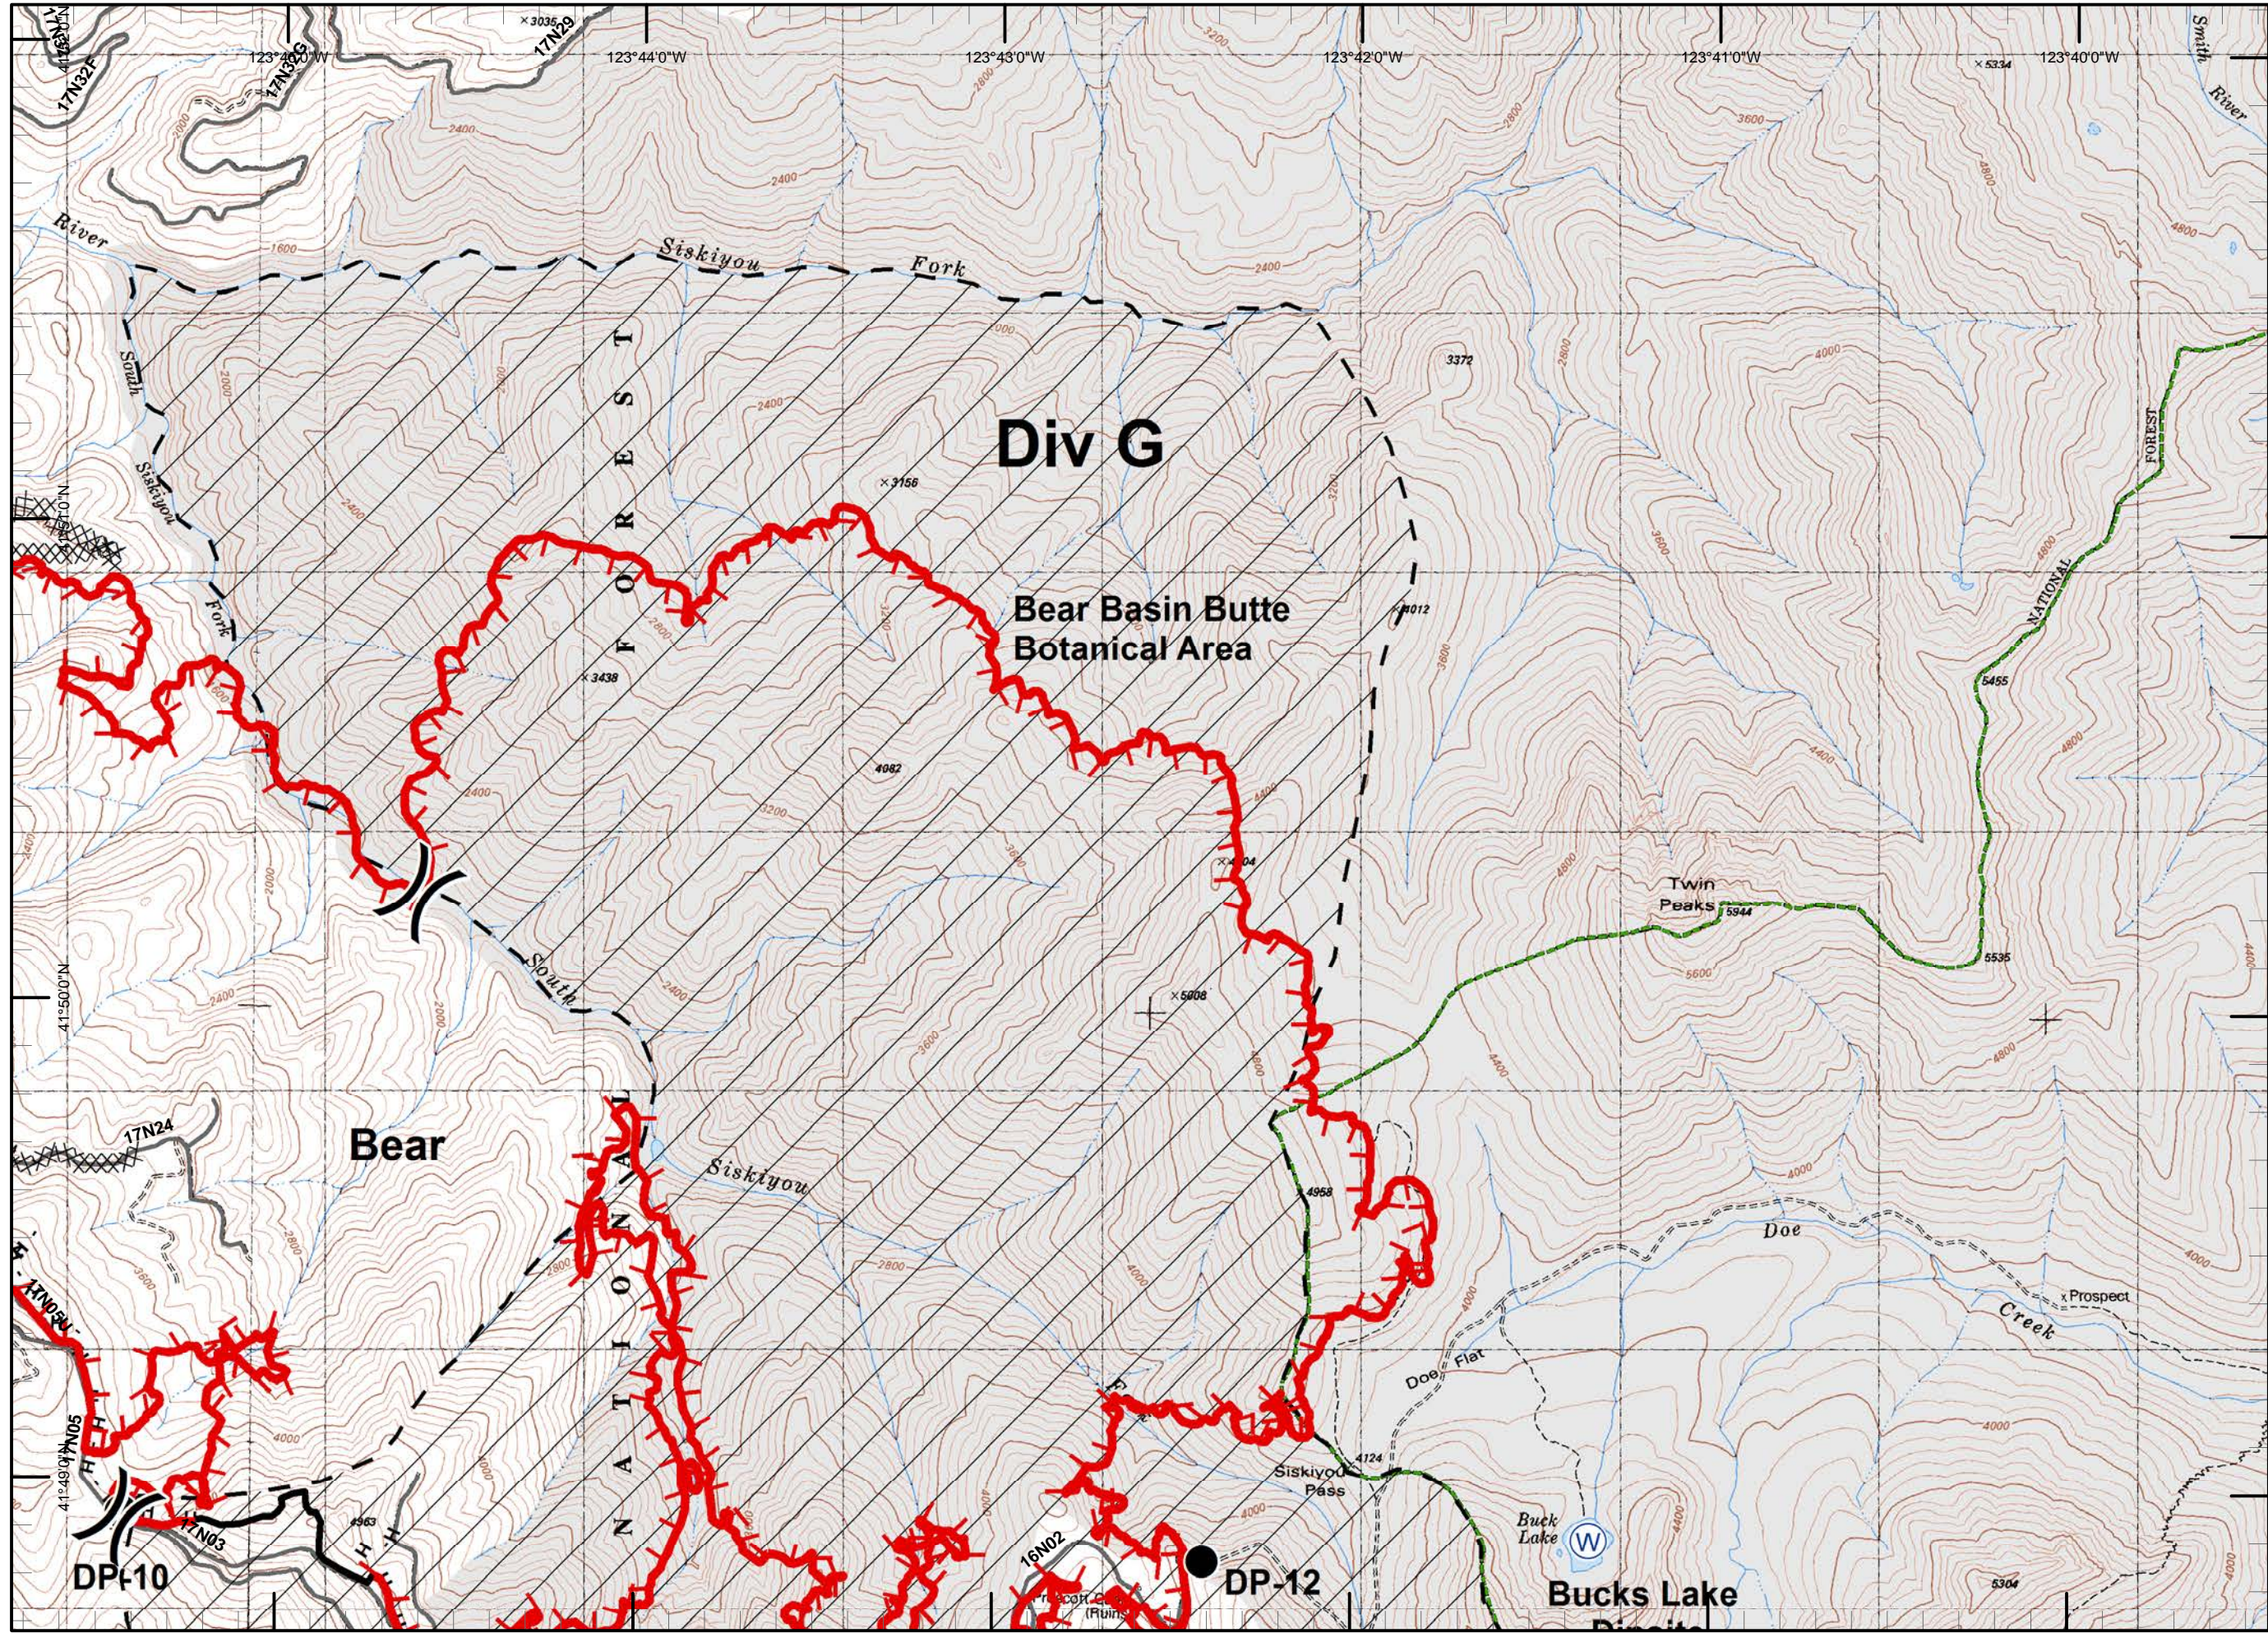

Legend

- Division
- Branch
- Drop Point
- Fire Origin
- Spot Fire
- Helispot
- Staging Area
- Water Source
- Restricted Water Source
- RAWs
- Incident Base
- Camp
- Incident Command Post
- Repeater
- Safety Zone
- Helibase
- Proposed Dozer Line
- Uncontrolled Fire Edge
- Completed Dozer Line
- Completed Line
- H - H - Hand Line
- R - R - Road as Completed Line
- Siskiyou Wilderness
- Forest Boundary
- Bear Basin Butte Botanical Area

NM
 8/23/2015
 9:18:05 PM

Legend

-)) Division
- [[Branch
- Drop Point
- ⊗ Fire Origin
- ♂ Spot Fire
- Helispot
- Ⓢ Staging Area
- Ⓜ Water Source
- Ⓜ Restricted Water Source
- WX RAWS
- Ⓟ Incident Base
- Ⓢ Camp
- Ⓜ Incident Command Post
- Ⓟ Repeater
- ⚠ Safety Zone
- Ⓟ Helibase
- ⊗ Proposed Dozer Line
- Uncontrolled Fire Edge
- XXXXX Completed Dozer Line
- Completed Line
- H - H - Hand Line
- R - R - Road as Completed Line
- Siskiyou Wilderness
- Forest Boundary
- /// Bear Basin Butte Botanical Area

NM
 8/23/2015
 9:18:14 PM

Legend

-)) Division
-]] Branch
- Drop Point
- ⊗ Fire Origin
- ♂ Spot Fire
- Helispot
- Ⓢ Staging Area
- Ⓜ Water Source
- Ⓜ Restricted Water Source
- WX RAWS
- Ⓟ Incident Base
- Ⓢ Camp
- Ⓜ Incident Command Post
- Ⓟ Repeater
- ⚠ Safety Zone
- Ⓟ Helibase
- ⊗ Proposed Dozer Line
- Uncontrolled Fire Edge
- XXXXX Completed Dozer Line
- Completed Line
- H - H - Hand Line
- R - R - Road as Completed Line
- ▒ Siskiyou Wilderness
- Forest Boundary
- ▨ Bear Basin Butte Botanical Area

NM
 8/23/2015
 9:18:23 PM

Legend

-)) Division
-]] Branch
- Drop Point
- ⊗ Fire Origin
- ♂ Spot Fire
- Helispot
- Ⓢ Staging Area
- Ⓜ Water Source
- Ⓜ Restricted Water Source
- WX RAWS
- Ⓟ Incident Base
- Ⓢ Camp
- Ⓜ Incident Command Post
- Ⓜ Repeater
- ⚠ Safety Zone
- Ⓜ Helibase
- ⊗ Proposed Dozer Line
- Uncontrolled Fire Edge
- XXXXX Completed Dozer Line
- Completed Line
- H - H - Hand Line
- R - R - Road as Completed Line
- ▒ Siskiyou Wilderness
- Forest Boundary
- ▨ Bear Basin Butte Botanical Area