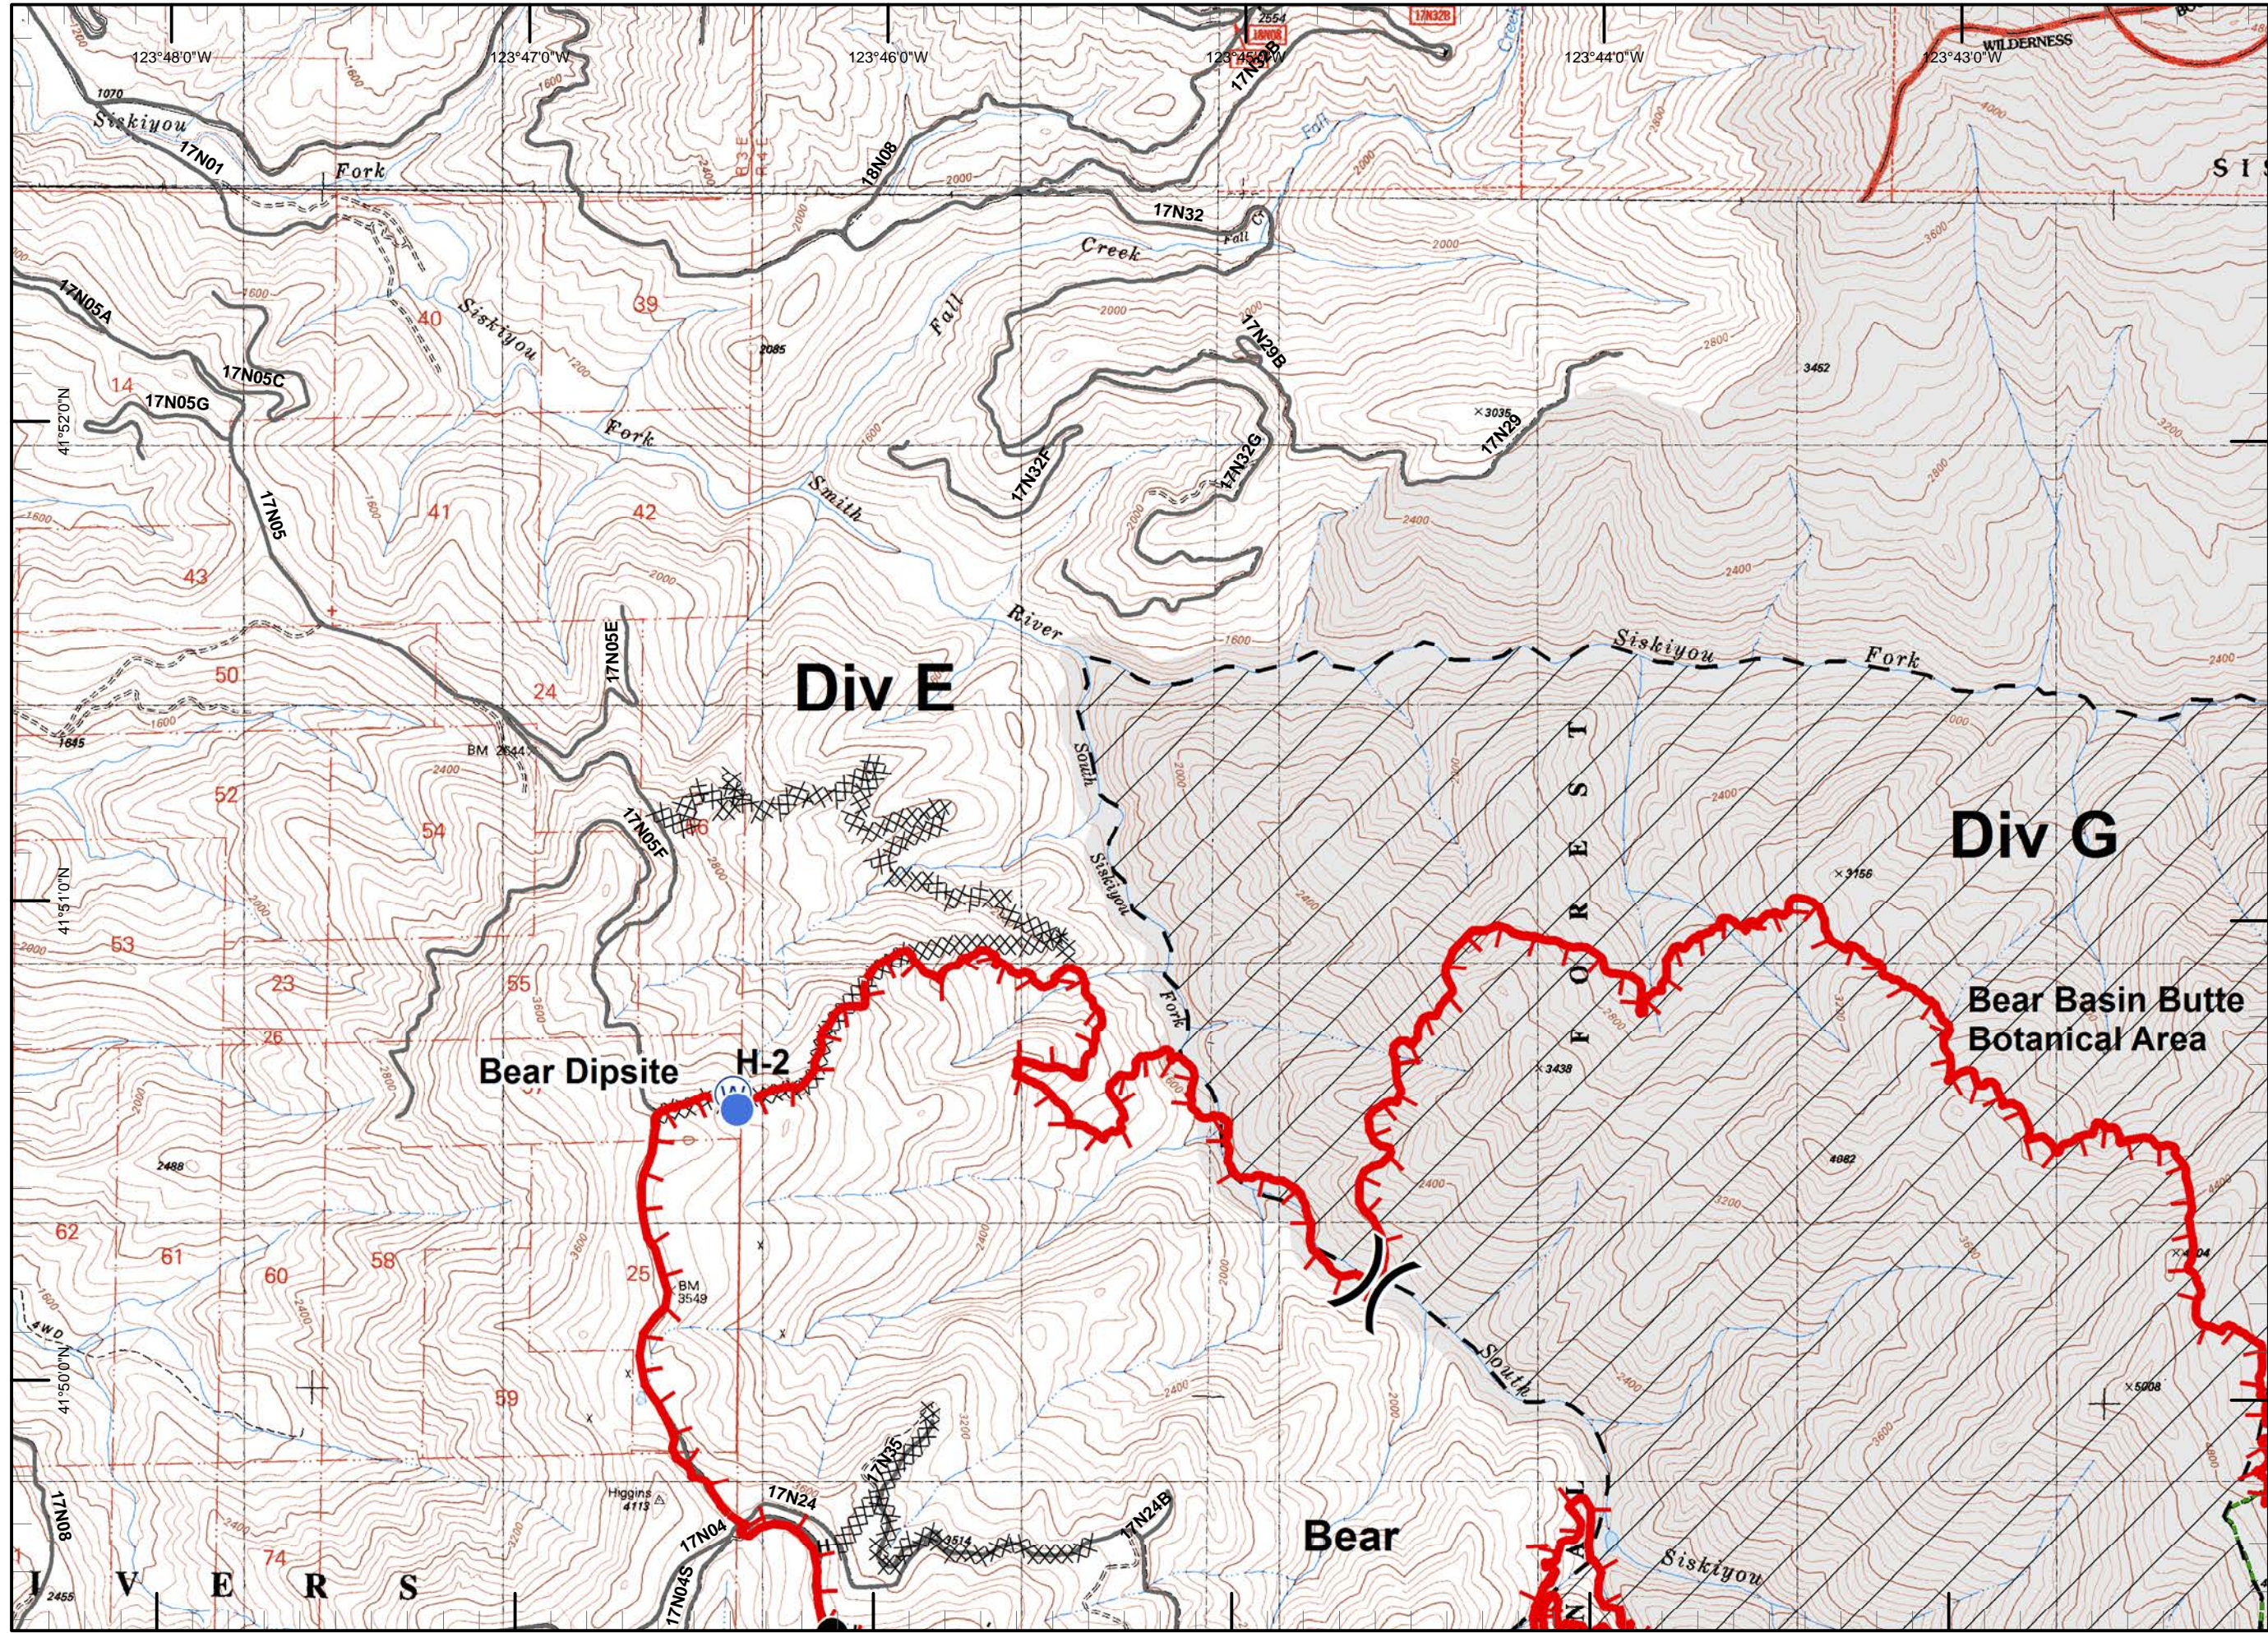

Legend

- Division
- Branch
- Drop Point
- Fire Origin
- Spot Fire
- Helispot
- Staging Area
- Water Source
- Restricted Water Source
- RAWs
- Incident Base
- Camp
- Incident Command Post
- Repeater
- Safety Zone
- Helibase
- Proposed Dozer Line
- Uncontrolled Fire Edge
- Completed Dozer Line
- Completed Line
- H - H - Hand Line
- R - R - Road as Completed Line
- Siskiyou Wilderness
- Forest Boundary
- Bear Basin Butte Botanical Area

NM
 8/23/2015
 9:18:05 PM

Legend

-)) Division
- [[Branch
- Drop Point
- ⊗ Fire Origin
- ♂ Spot Fire
- Helispot
- Ⓢ Staging Area
- Ⓜ Water Source
- Ⓜ Restricted Water Source
- WX RAWS
- Ⓟ Incident Base
- Ⓢ Camp
- Ⓜ Incident Command Post
- Ⓟ Repeater
- ⚠ Safety Zone
- Ⓟ Helibase
- ⊗ Proposed Dozer Line
- Uncontrolled Fire Edge
- XXXXX Completed Dozer Line
- Completed Line
- H - H - Hand Line
- R - R - Road as Completed Line
- Siskiyou Wilderness
- Forest Boundary
- /// Bear Basin Butte Botanical Area

NM
 8/23/2015
 9:18:14 PM

Legend

-)) Division
-]] Branch
- Drop Point
- ⊗ Fire Origin
- ♂ Spot Fire
- Helispot
- Ⓢ Staging Area
- Ⓜ Water Source
- Ⓜ Restricted Water Source
- WX RAWS
- Ⓟ Incident Base
- Ⓢ Camp
- Ⓜ Incident Command Post
- Ⓟ Repeater
- ⚠ Safety Zone
- Ⓟ Helibase
- ⊗ Proposed Dozer Line
- Uncontrolled Fire Edge
- XXXXX Completed Dozer Line
- Completed Line
- H - H - Hand Line
- R - R - Road as Completed Line
- ▒ Siskiyou Wilderness
- Forest Boundary
- ▨ Bear Basin Butte Botanical Area

NM
 8/23/2015
 9:18:23 PM

Legend

-)) Division
-]] Branch
- Drop Point
- ⊗ Fire Origin
- ♂ Spot Fire
- Helispot
- Ⓢ Staging Area
- Ⓜ Water Source
- Ⓜ Restricted Water Source
- WX RAWS
- Ⓟ Incident Base
- Ⓢ Camp
- Ⓜ Incident Command Post
- Ⓜ Repeater
- ⚠ Safety Zone
- Ⓜ Helibase
- ⊗ Proposed Dozer Line
- Uncontrolled Fire Edge
- XXXXX Completed Dozer Line
- Completed Line
- H - H - Hand Line
- R - R - Road as Completed Line
- ▒ Siskiyou Wilderness
- Forest Boundary
- ▨ Bear Basin Butte Botanical Area