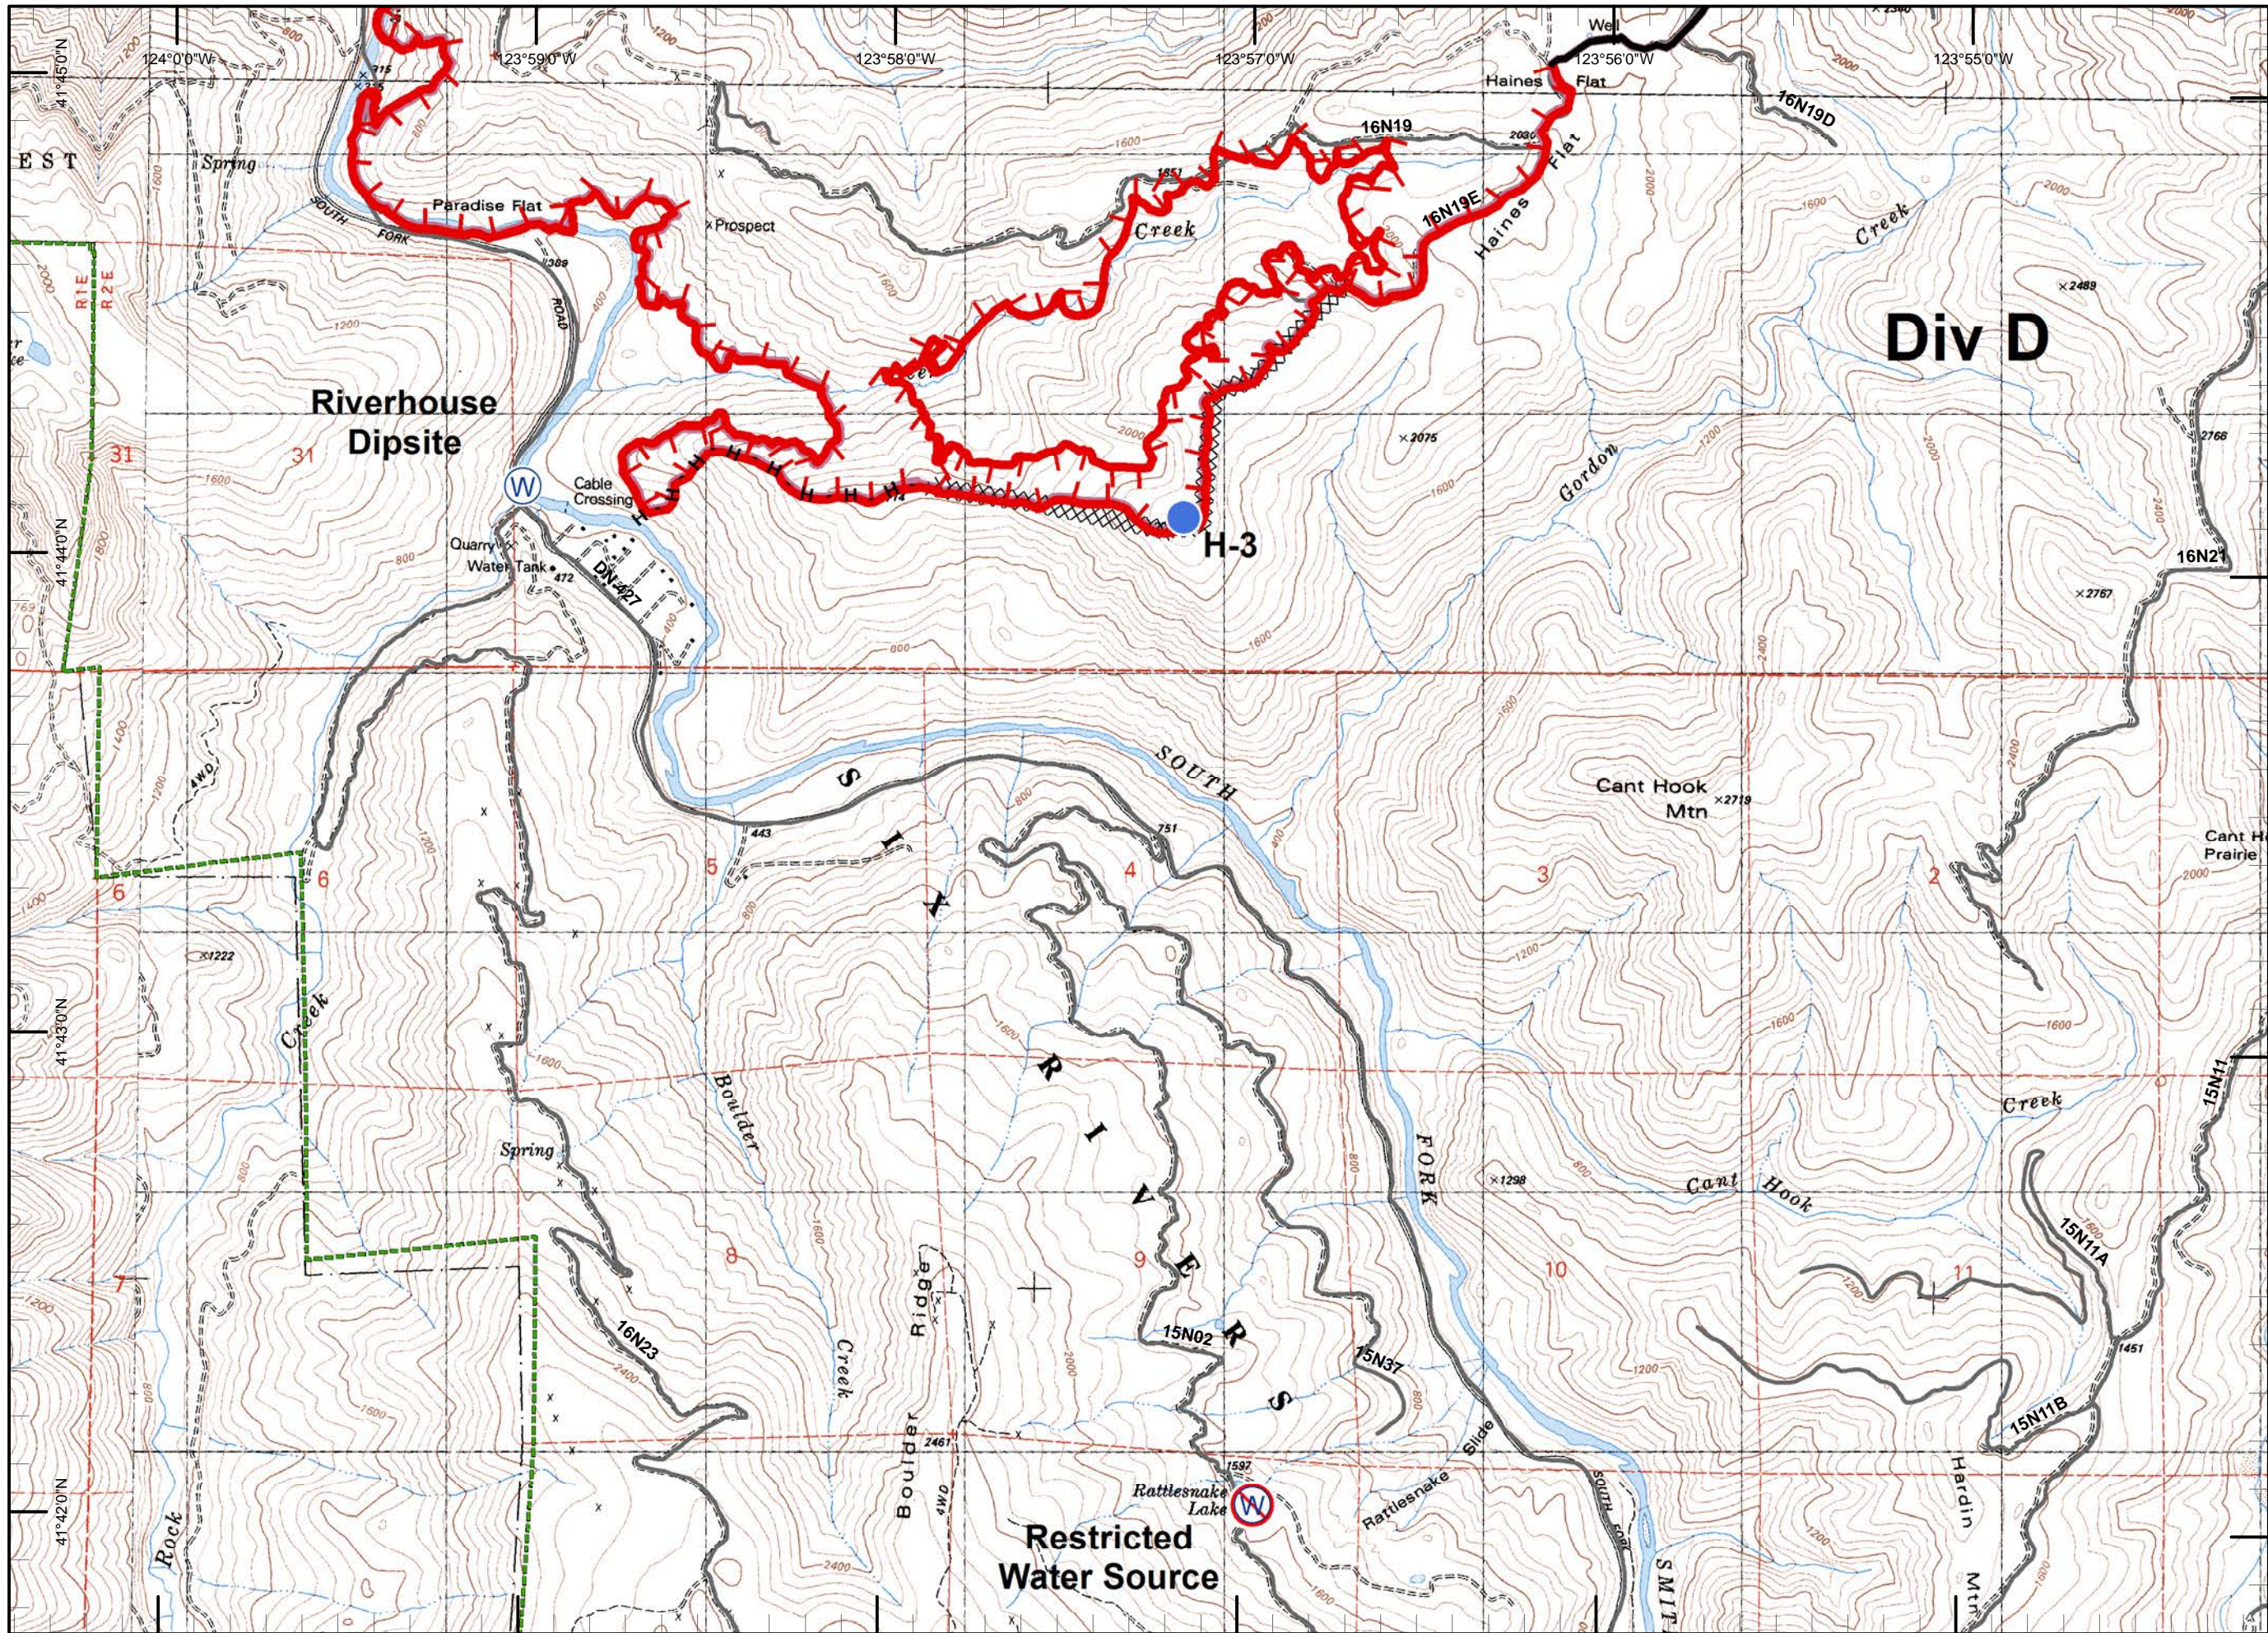

Legend

- Division
- Branch
- Drop Point
- Fire Origin
- Spot Fire
- Helispot
- Staging Area
- Water Source
- Restricted Water Source
- RAWS
- Incident Base
- Camp
- Incident Command Post
- Repeater
- Safety Zone
- Helibase
- Proposed Dozer Line
- Uncontrolled Fire Edge
- Completed Dozer Line
- Completed Line
- H - H - Hand Line
- R - R - Road as Completed Line
- Siskiyou Wilderness
- Forest Boundary
- Bear Basin Butte Botanical Area

NM
 8/23/2015
 9:18:50 PM

- Legend**
- Division
 - Branch
 - Drop Point
 - Fire Origin
 - Spot Fire
 - Helispot
 - Staging Area
 - Water Source
 - Restricted Water Source
 - RAWS
 - Incident Base
 - Camp
 - Incident Command Post
 - Repeater
 - Safety Zone
 - Helibase
 - Proposed Dozer Line
 - Uncontrolled Fire Edge
 - Completed Dozer Line
 - Completed Line
 - H - H - Hand Line
 - R - R - Road as Completed Line
 - Siskiyou Wilderness
 - Forest Boundary
 - Bear Basin Butte Botanical Area

Legend

- Division
- Branch
- Drop Point
- Fire Origin
- Spot Fire
- Helispot
- Water Source
- Restricted Water Source
- RAWs
- Incident Base
- Camp
- Incident Command Post
- Repeater
- Safety Zone
- Helibase
- Proposed Dozer Line
- Uncontrolled Fire Edge
- Completed Dozer Line
- Completed Line
- Hand Line
- Road as Completed Line
- Siskiyou Wilderness
- Forest Boundary
- Bear Basin Butte Botanical Area