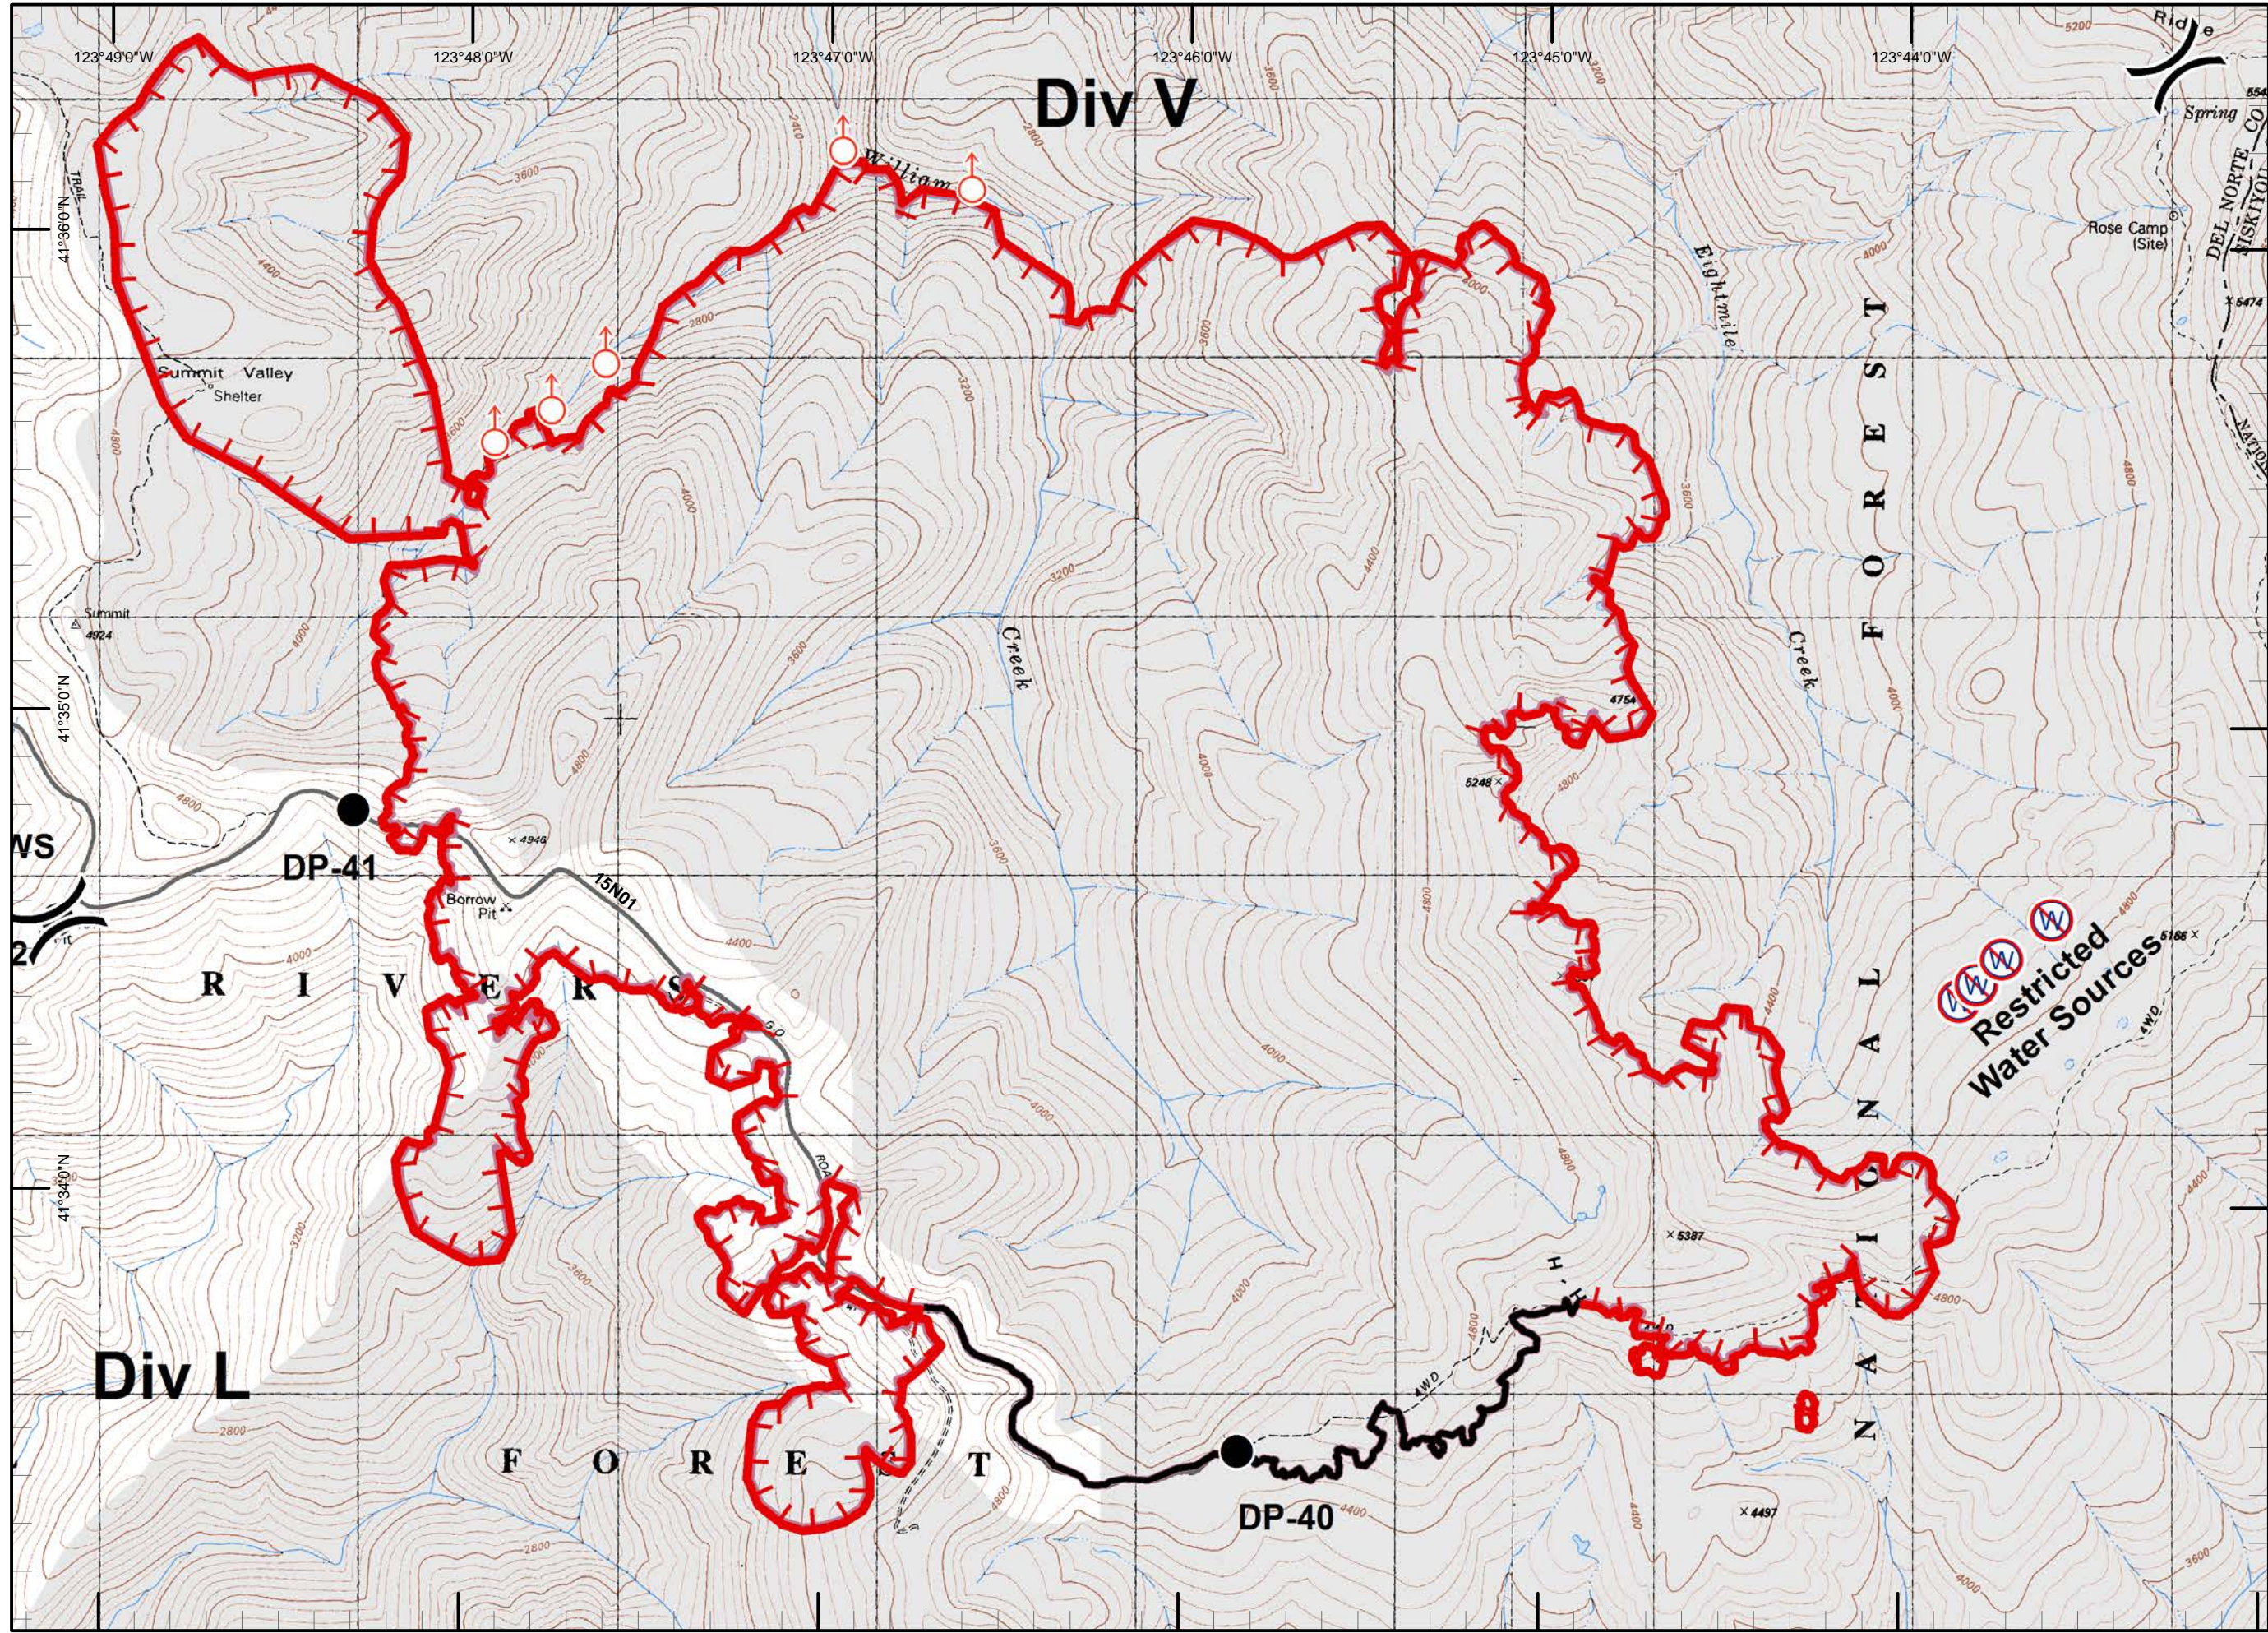

1. **Legend**
2.)) Division
   - [[Branch
   - Drop Point
   - ⊗ Fire Origin
   - ♂ Spot Fire
   - Helispot
   - Ⓢ Staging Area
   - Ⓜ Water Source
   - Ⓜ Restricted Water Source
   - WX RAWS
   - Ⓟ Incident Base
   - Ⓢ Camp
   - ▣ Incident Command Post
   - Ⓡ Repeater
   - ⚠ Safety Zone
   - Ⓜ Helibase
   - ⊗ ● Proposed Dozer Line
   - ┌ Uncontrolled Fire Edge
   - XXXXX Completed Dozer Line
   - Completed Line
   - H - H - Hand Line
   - R - R - Road as Completed Line
   - ▨ Siskiyou Wilderness
   - ▤ Forest Boundary
   - ▨ Bear Basin Butte Botanical Area

Restricted Water Sources