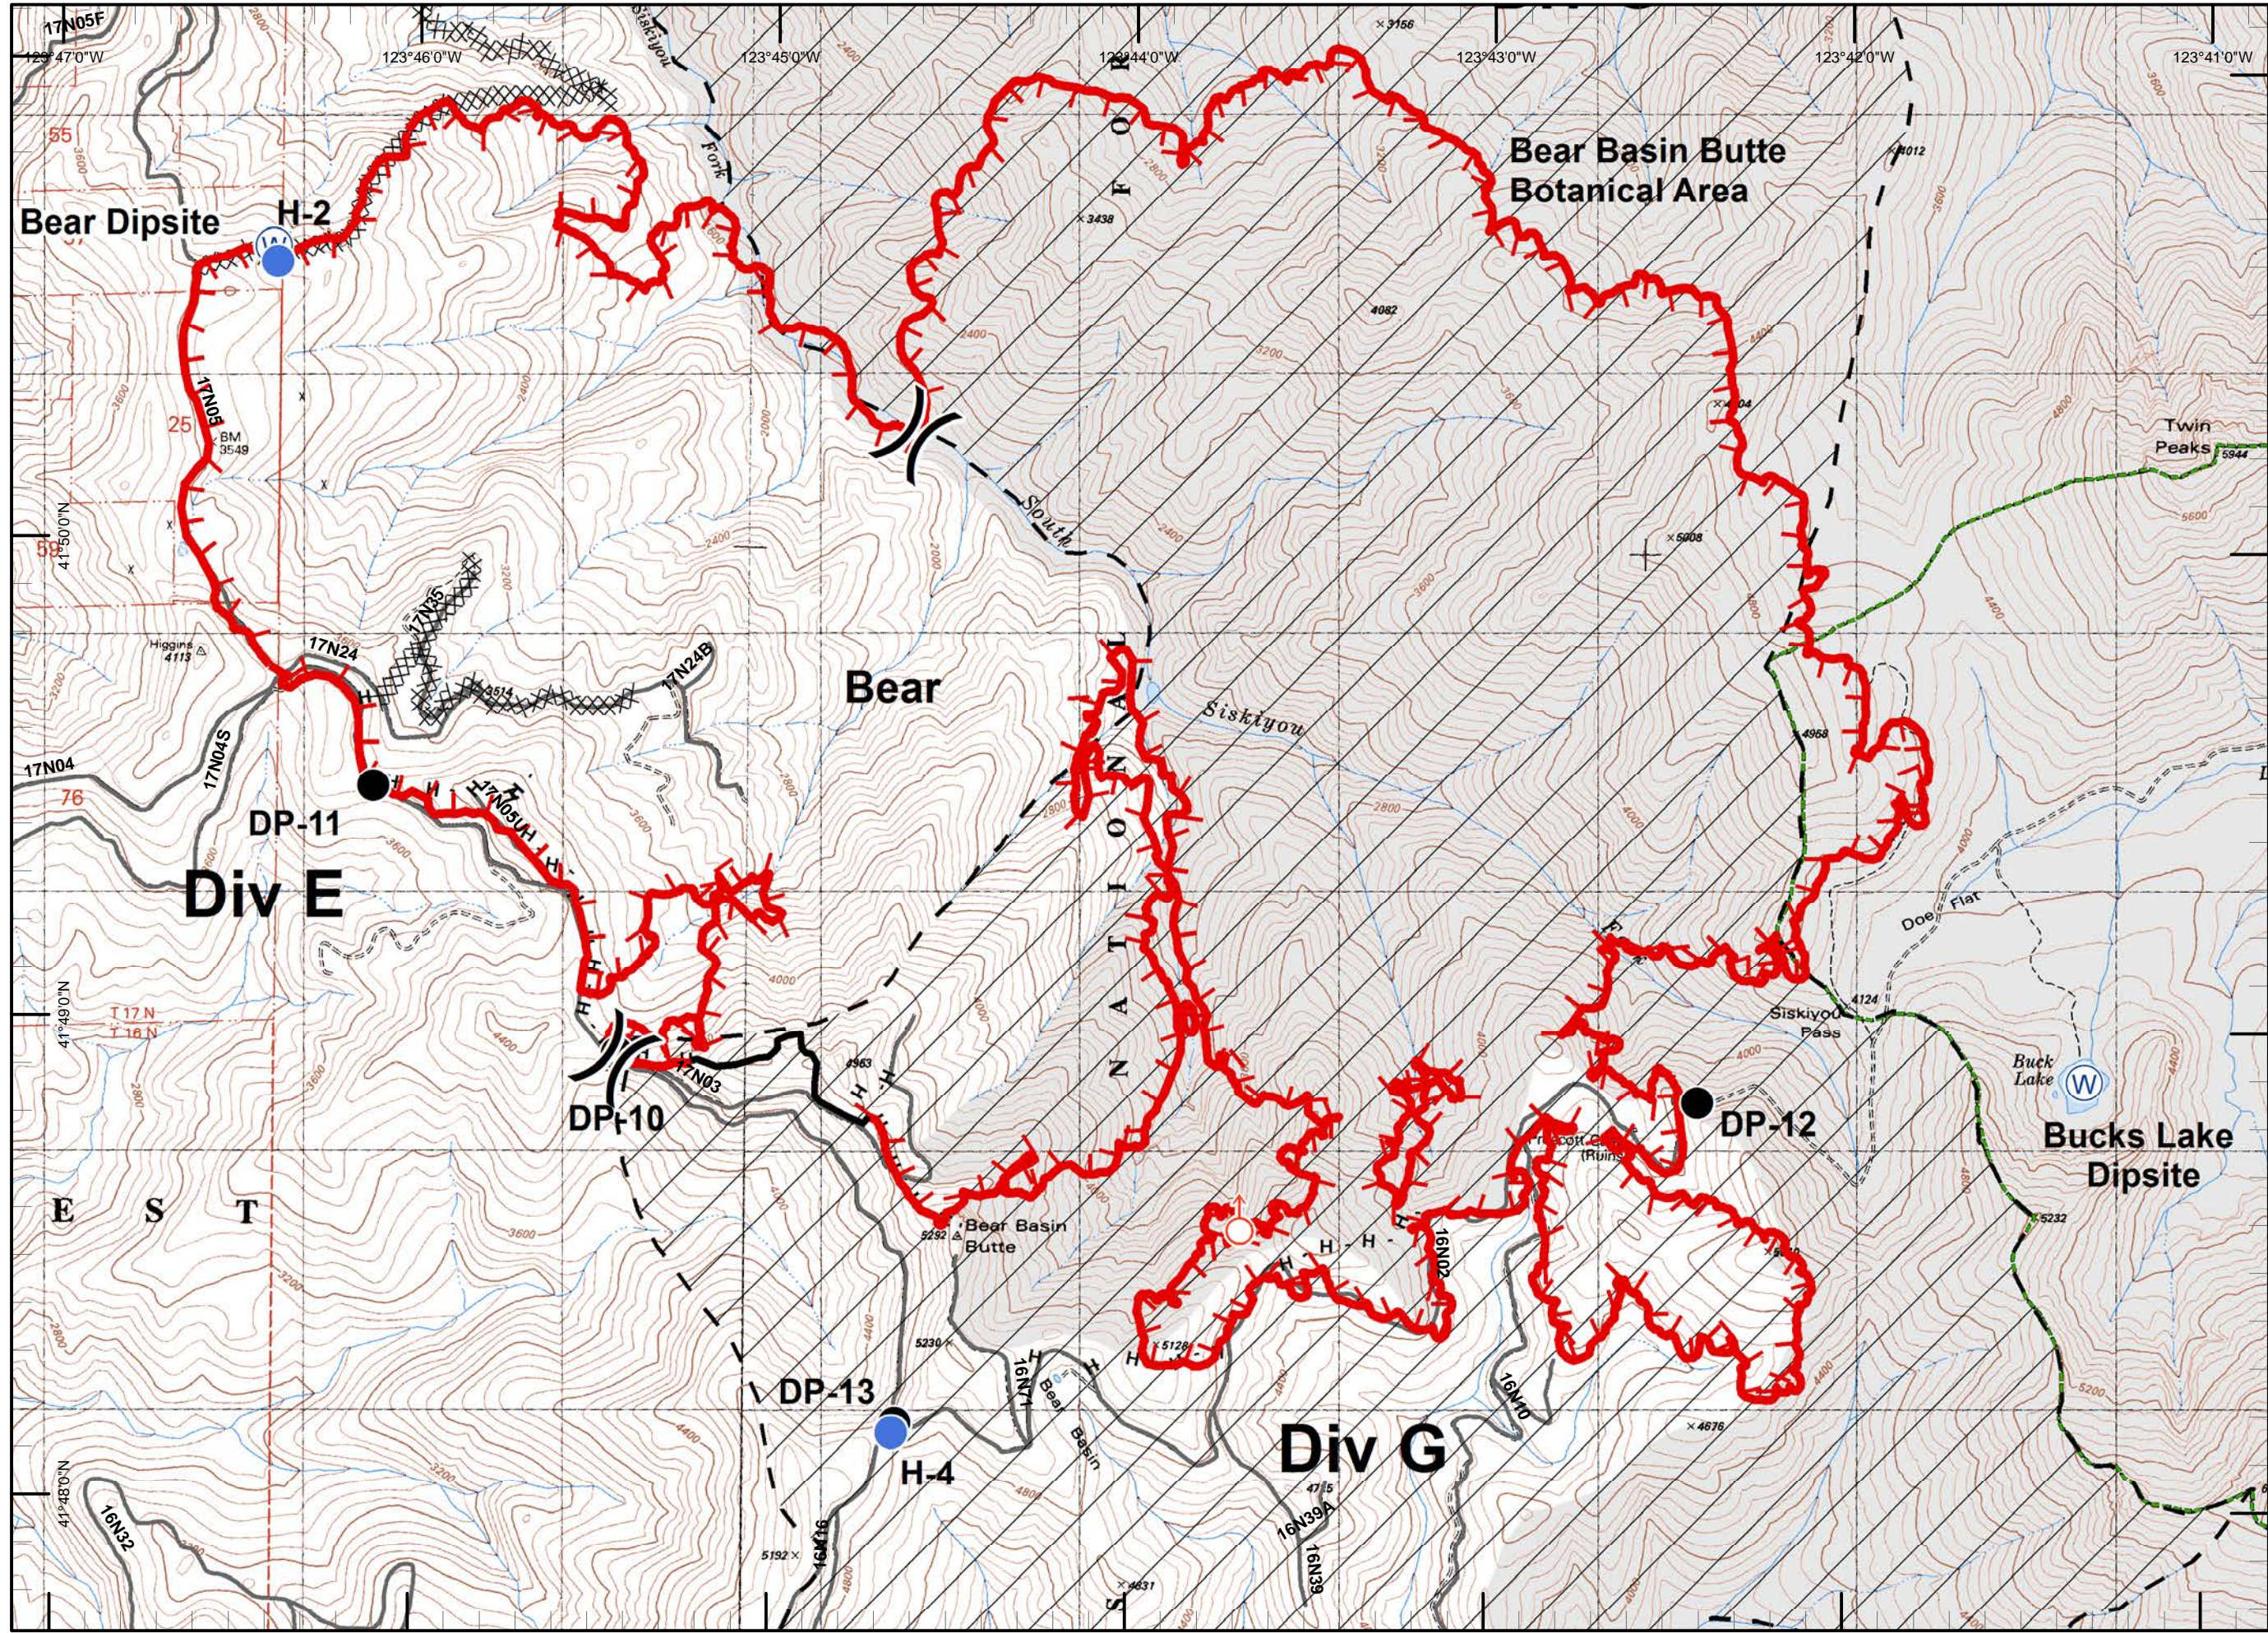

NM
 8/23/2015
 9:18:05 PM

Legend

-)) Division
- [[Branch
- Drop Point
- ⊗ Fire Origin
- ♂ Spot Fire
- Helispot
- Ⓢ Staging Area
- Ⓜ Water Source
- Ⓜ Restricted Water Source
- WX RAWS
- Ⓟ Incident Base
- Ⓢ Camp
- Ⓜ Incident Command Post
- Ⓟ Repeater
- ⚠ Safety Zone
- Ⓟ Helibase
- ⊗ Proposed Dozer Line
- Uncontrolled Fire Edge
- XXXXX Completed Dozer Line
- Completed Line
- H - H - Hand Line
- R - R - Road as Completed Line
- Siskiyou Wilderness
- Forest Boundary
- /// Bear Basin Butte Botanical Area

NM
 8/23/2015
 9:18:14 PM

Legend

-)) Division
-]] Branch
- Drop Point
- ⊗ Fire Origin
- ♂ Spot Fire
- Helispot
- Ⓢ Staging Area
- Ⓜ Water Source
- Ⓜ Restricted Water Source
- WX RAWS
- Ⓟ Incident Base
- Ⓢ Camp
- Ⓜ Incident Command Post
- Ⓟ Repeater
- ⚠ Safety Zone
- Ⓟ Helibase
- ⊗ Proposed Dozer Line
- Uncontrolled Fire Edge
- XXXXX Completed Dozer Line
- Completed Line
- H - H - Hand Line
- R - R - Road as Completed Line
- ▒ Siskiyou Wilderness
- Forest Boundary
- ▨ Bear Basin Butte Botanical Area

NM
 8/23/2015
 9:18:23 PM

Legend

-)) Division
-]] Branch
- Drop Point
- ⊗ Fire Origin
- ♂ Spot Fire
- Helispot
- Ⓢ Staging Area
- Ⓜ Water Source
- Ⓜ Restricted Water Source
- WX RAWS
- Ⓟ Incident Base
- Ⓢ Camp
- Ⓜ Incident Command Post
- Ⓜ Repeater
- ⚠ Safety Zone
- Ⓜ Helibase
- ⊗ Proposed Dozer Line
- Uncontrolled Fire Edge
- XXXXX Completed Dozer Line
- Completed Line
- H - H - Hand Line
- R - R - Road as Completed Line
- ▒ Siskiyou Wilderness
- Forest Boundary
- ▨ Bear Basin Butte Botanical Area

Legend

- Division
- Branch
- Drop Point
- Fire Origin
- Spot Fire
- Helispot
- Staging Area
- Water Source
- Restricted Water Source
- RAWS
- Incident Base
- Camp
- Incident Command Post
- Repeater
- Safety Zone
- Helibase
- Proposed Dozer Line
- Uncontrolled Fire Edge
- Completed Dozer Line
- Completed Line
- H - H - Hand Line
- R - R - Road as Completed Line
- Siskiyou Wilderness
- Forest Boundary
- Bear Basin Butte Botanical Area