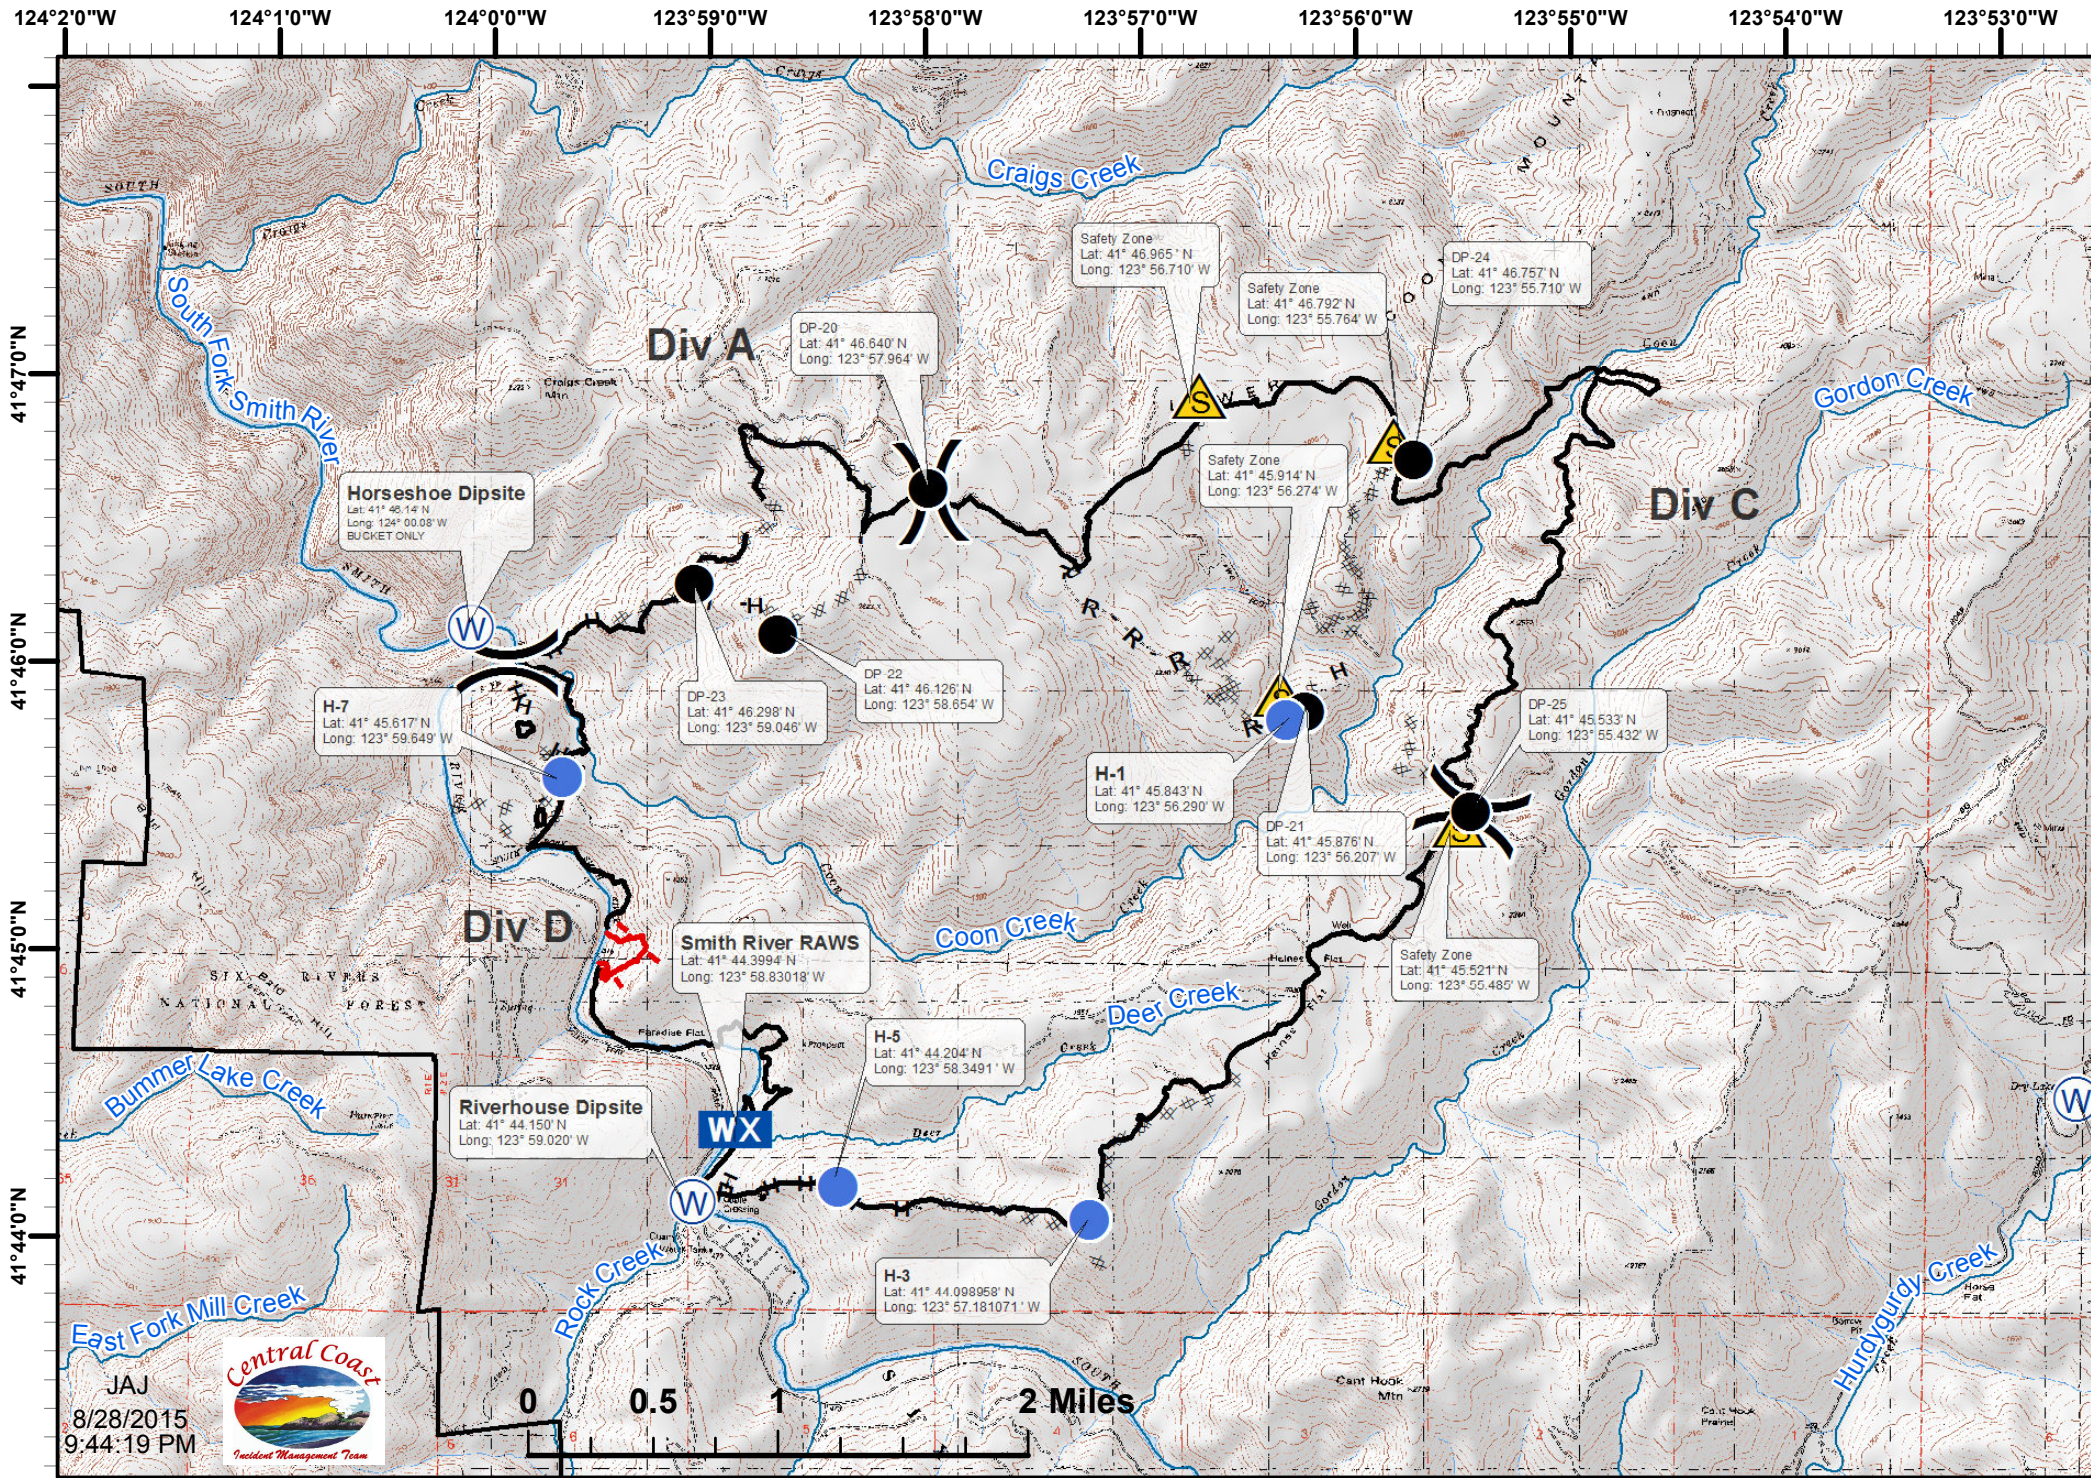

CMD 1
Lat: 41° 43.656' N
Long: 123° 47.719' W

Whiskey Dipsite
Lat: 41° 39.213' N
Long: 123° 49.303' W

H-3
Lat: 41° 44.098958' N
Long: 123° 57.181071' W

Dry Lake Dipsite
Lat: 41° 44.555' N
Long: 123° 52.603' W

H-1
Lat: 41° 45.843' N
Long: 123° 56.290' W

H-2
Lat: 41° 50.577' N
Long: 123° 46.392' W

JAJ
8/28/2015
9:44:19 PM

Tri Dipsite
(Not On Map)
Lat: 41° 55' 59.7001" N
Long: 123° 44' 7.26002" W

Sanger Lake Dipsite
(Not On Map)
Lat: 41° 55' 59.7001" N
Long: 123° 44' 7.26002" W

H2
Lat: 41° 50.577" N
Long: 123° 48.392" W

Bear Dipsite
Lat: 41° 50.577" N
Long: 123° 48.392" W

DP-11
Lat: 41° 49.488" N
Long: 123° 48.113" W

DP-10
Lat: 41° 48.931" N
Long: 123° 48.428" W

DP-13
Lat: 41° 48.139721" N
Long: 123° 44.656743" W

H4
Lat: 41° 48.139721" N
Long: 123° 44.656743" W

DP-12
Lat: 41° 48.845" N
Long: 123° 42.413" W

Devils Punch Bowl Dipsite
Lat: 41° 45.168" N
Long: 123° 40.306" W

Island Dipsite
(Not on Map)
Lat: 41° 45.552" N
Long: 123° 41.7900" W