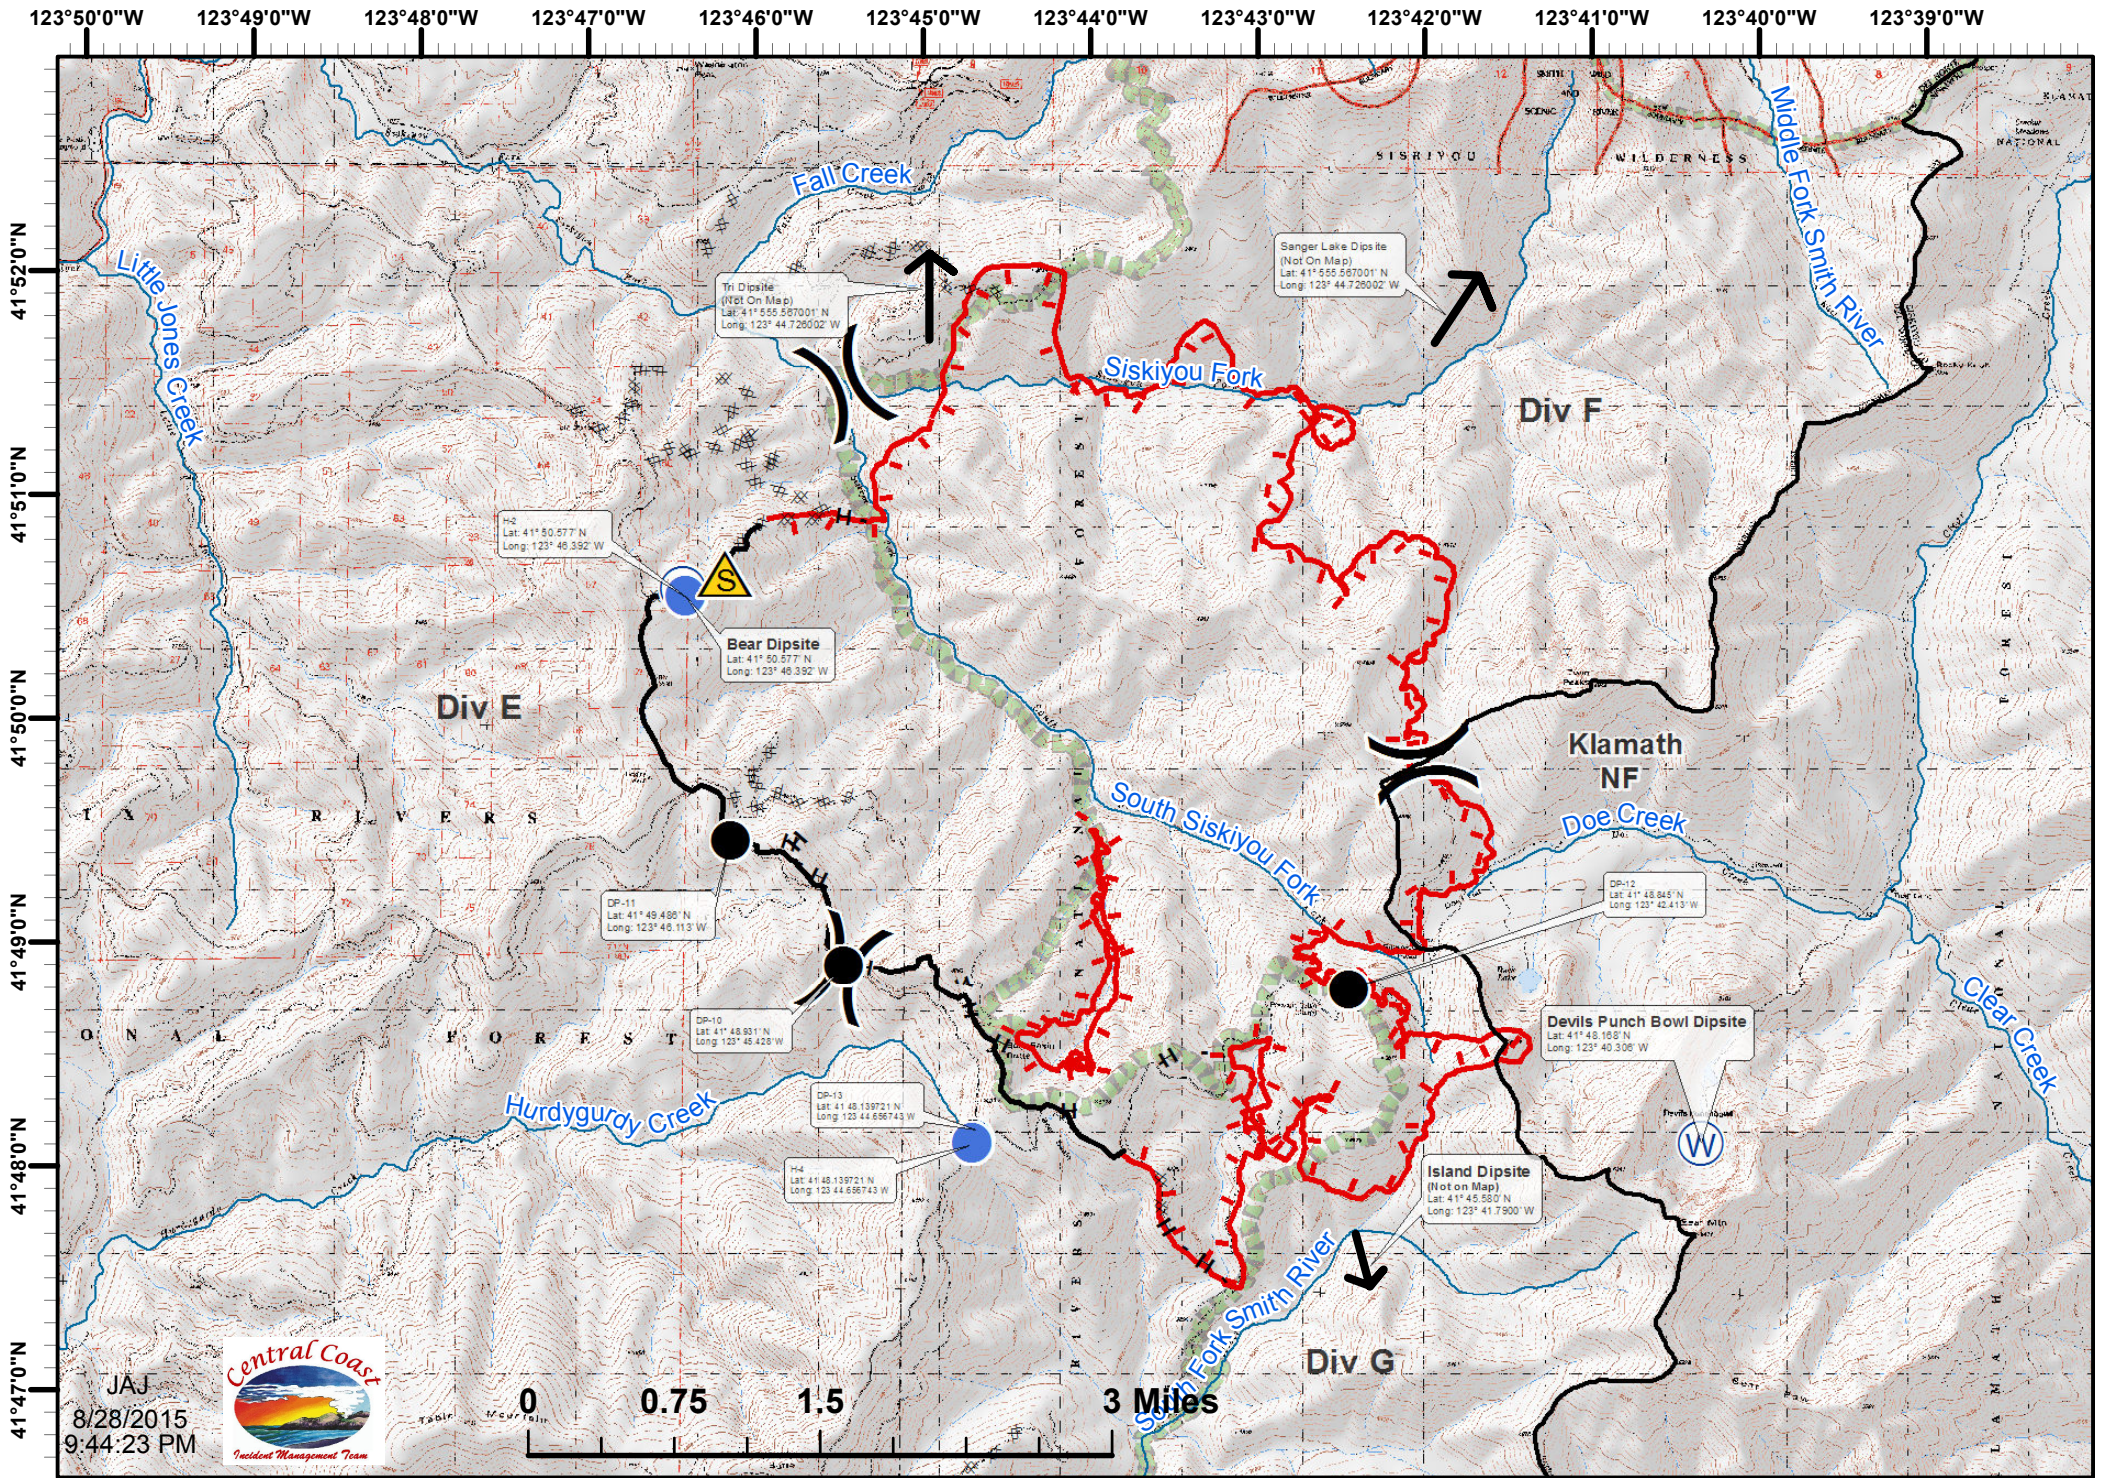

Tri Dipsite
Lat: 41° 55.567001' N
Long: 123° 44.726002' W

Camp Six RAWS
Lat: 41° 49.833' N
Long: 123° 52.619' W

Bear Dipsite
Lat: 41° 50.577' N
Long: 123° 46.392' W

Sanger Lake Dipsite
Lat: 41° 54.115058' N
Long: 123° 38.841365' W

H-1
Lat: 41° 45.843' N
Long: 123° 56.290' W

H-2
Lat: 41° 50.577' N
Long: 123° 46.392' W

JAJ
8/28/2015
9:44:19 PM

Tri Dipsite
(Not On Map)
Lat: 41° 55' 59.7001" N
Long: 123° 44' 7.26002" W

Sanger Lake Dipsite
(Not On Map)
Lat: 41° 55' 59.7001" N
Long: 123° 44' 7.26002" W

H2
Lat: 41° 50.577" N
Long: 123° 48.392" W

Bear Dipsite
Lat: 41° 50.577" N
Long: 123° 48.392" W

DP-11
Lat: 41° 49.488" N
Long: 123° 48.113" W

DP-10
Lat: 41° 48.931" N
Long: 123° 48.428" W

DP-13
Lat: 41° 48.139721" N
Long: 123° 44.656743" W

H4
Lat: 41° 48.139721" N
Long: 123° 44.656743" W

DP-12
Lat: 41° 48.845" N
Long: 123° 42.413" W

Devils Punch Bowl Dipsite
Lat: 41° 45.168" N
Long: 123° 40.306" W

Island Dipsite
(Not on Map)
Lat: 41° 45.552" N
Long: 123° 41.7900" W