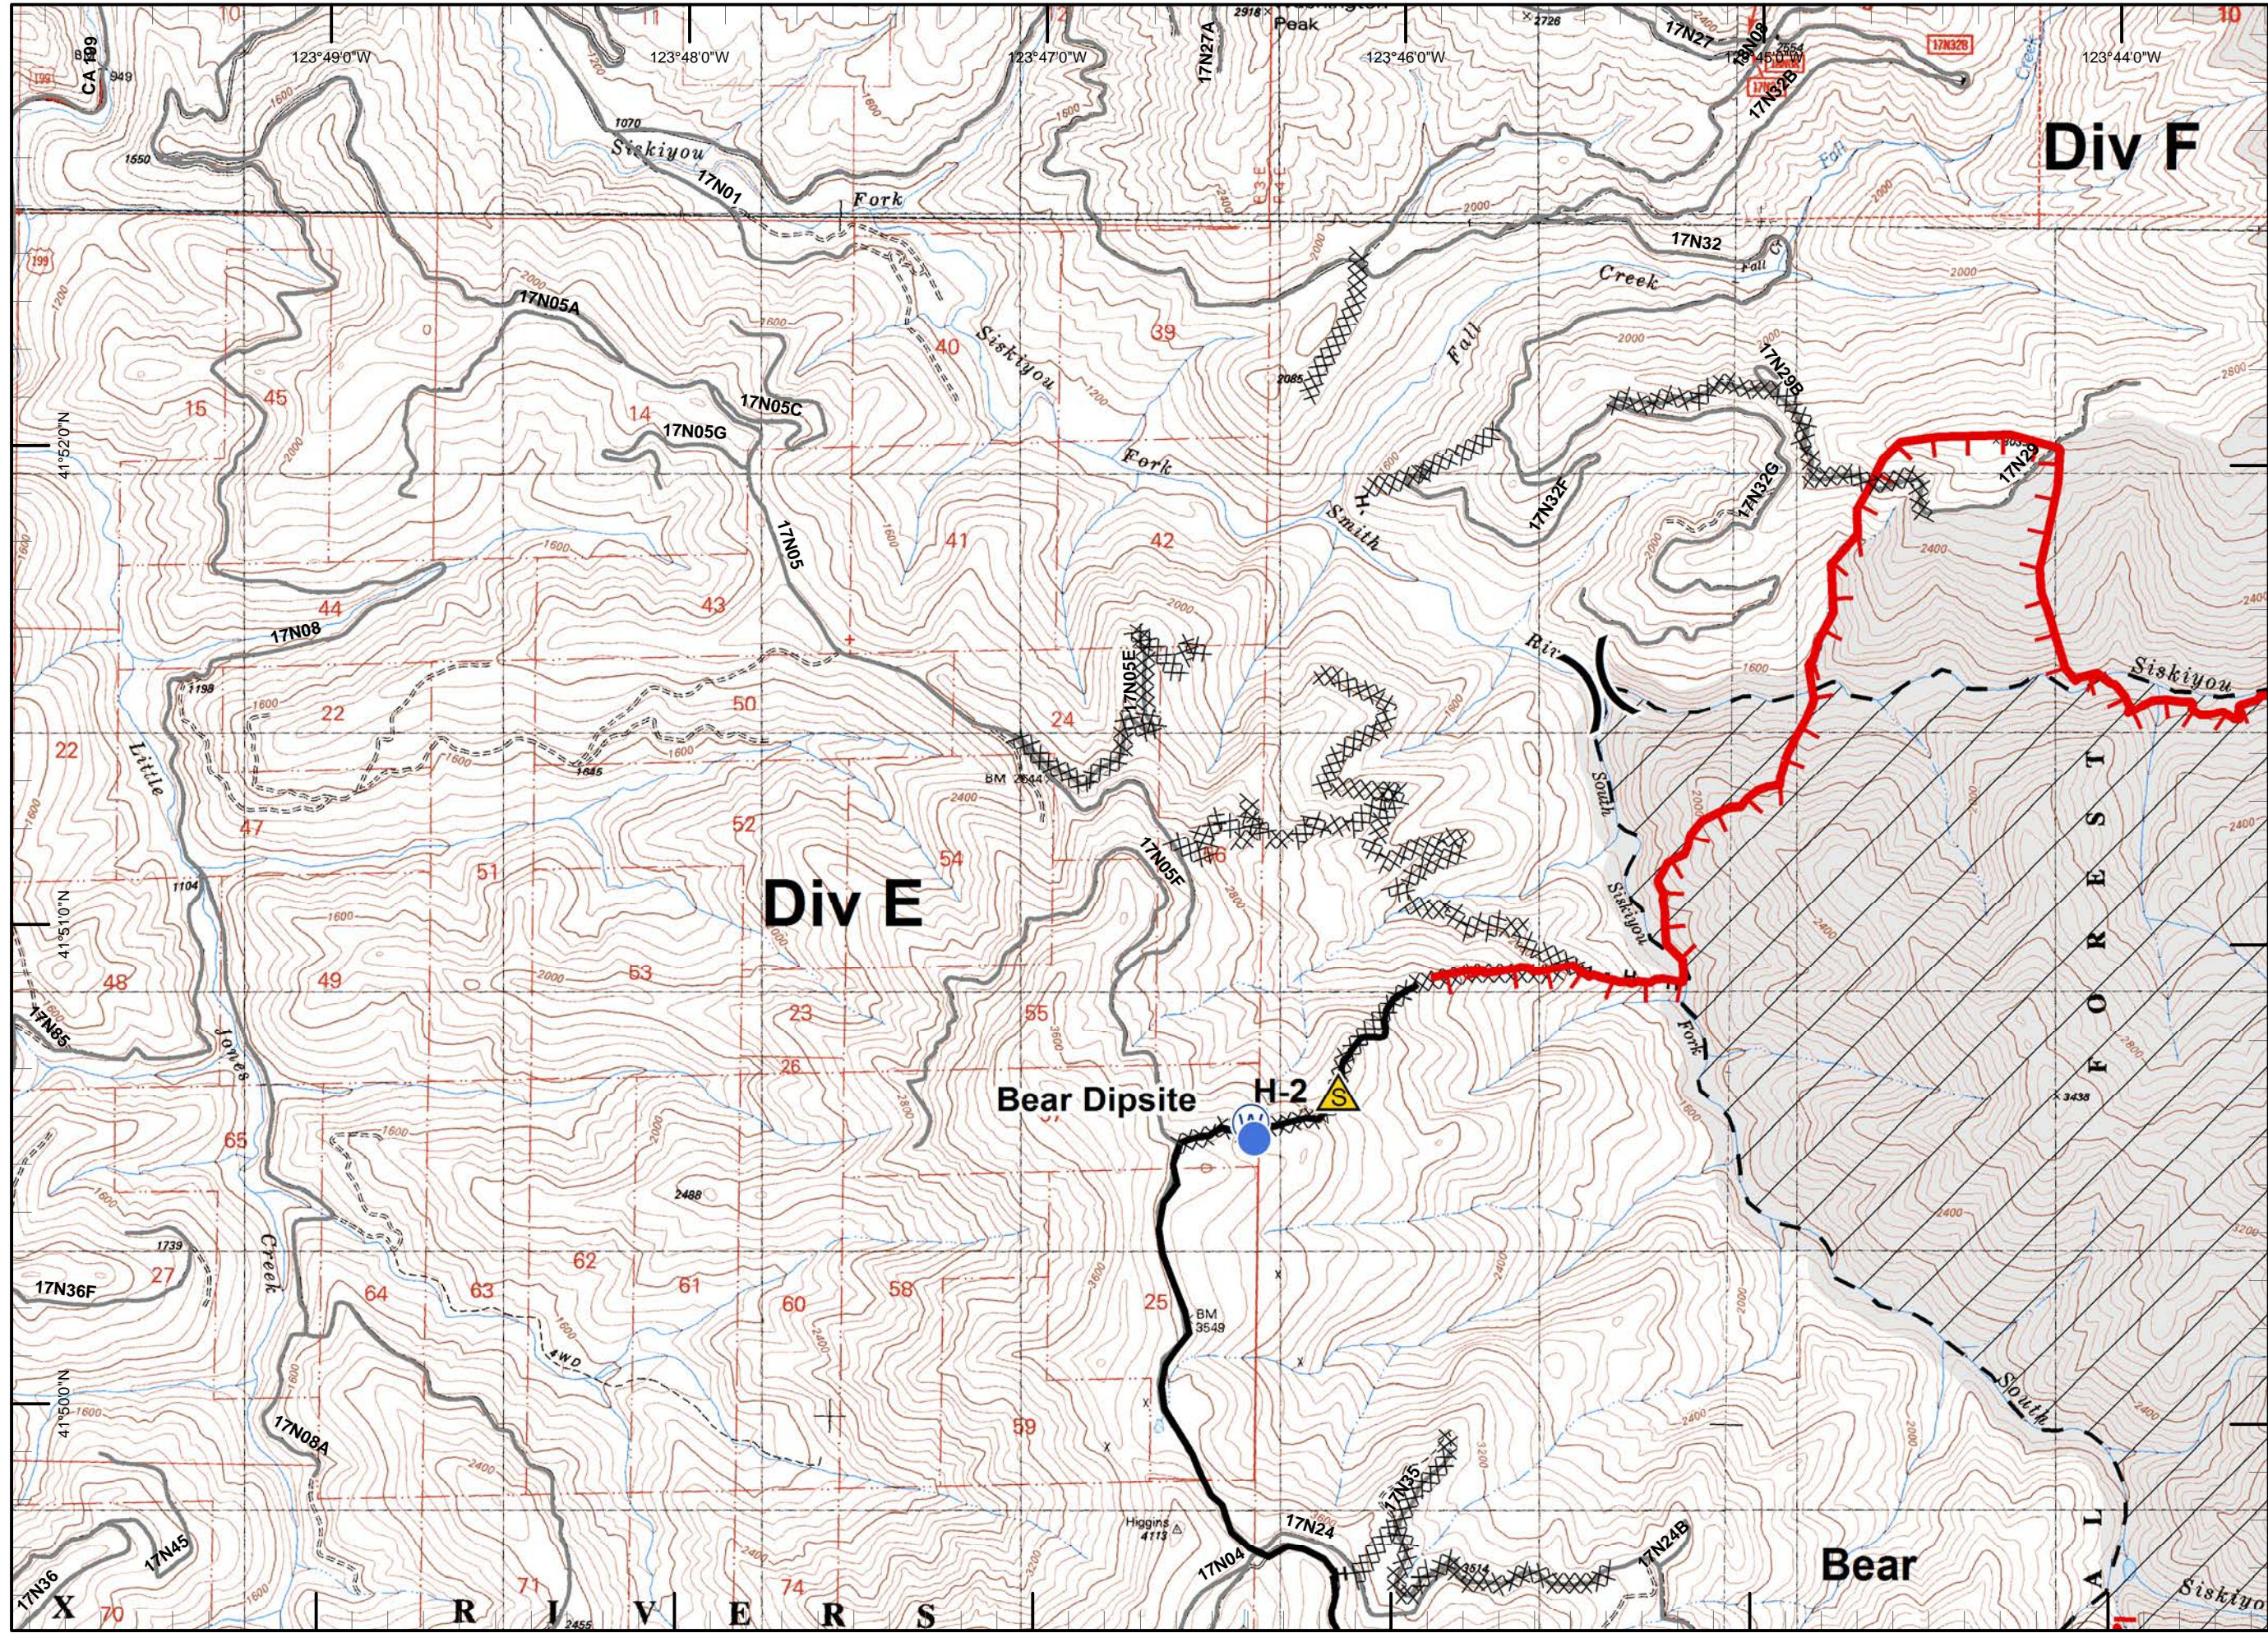

Legend

-) (Division
-] [Branch
- Drop Point
- ⊗ Fire Origin
- ♂ Spot Fire
- Helispot
- Ⓢ Staging Area
- Ⓦ Water Source
- Ⓦ Restricted Water Source
- Ⓦ RAWX
- Ⓟ Incident Base
- Ⓒ Camp
- ▣ Incident Command Post
- Ⓡ Repeater
- ▲ Safety Zone
- Ⓟ Helibase
- ⊗ ● Proposed Dozer Line
- Uncontrolled Fire Edge
- ⊗⊗⊗ Completed Dozer Line
- Completed Line
- H - H - Hand Line
- R - R - Road as Completed Line
- Siskiyou Wilderness
- ⋯ Forest Boundary
- ▨ Bear Basin Butte
- ▨ Botanical Area

Legend

- Division
- Branch
- Drop Point
- Fire Origin
- Spot Fire
- Helispot
- Staging Area
- Water Source
- Restricted Water Source
- RAWS
- Incident Base
- Camp
- Incident Command Post
- Repeater
- Safety Zone
- Helibase
- Proposed Dozer Line
- Uncontrolled Fire Edge
- Completed Dozer Line
- Completed Line
- H - H - Hand Line
- R - R - Road as Completed Line
- Siskiyou Wilderness
- Forest Boundary
- Bear Basin Butte Botanical Area

- Legend**
-)) Division
 -]] Branch
 - Drop Point
 - ⊗ Fire Origin
 - ♂ Spot Fire
 - Helispot
 - Ⓢ Staging Area
 - Ⓜ Water Source
 - Ⓜ Restricted Water Source
 - WX RAWS
 - Ⓟ Incident Base
 - Ⓢ Camp
 - Ⓢ Incident Command Post
 - Ⓢ Repeater
 - ⚠ Safety Zone
 - Ⓜ Helibase
 - ⊗ Proposed Dozer Line
 - Uncontrolled Fire Edge
 - ⊗ Completed Dozer Line
 - Completed Line
 - H - H - Hand Line
 - R - R - Road as Completed Line
 - Siskiyou Wilderness
 - ▬ Forest Boundary
 - ▨ Bear Basin Butte Botanical Area