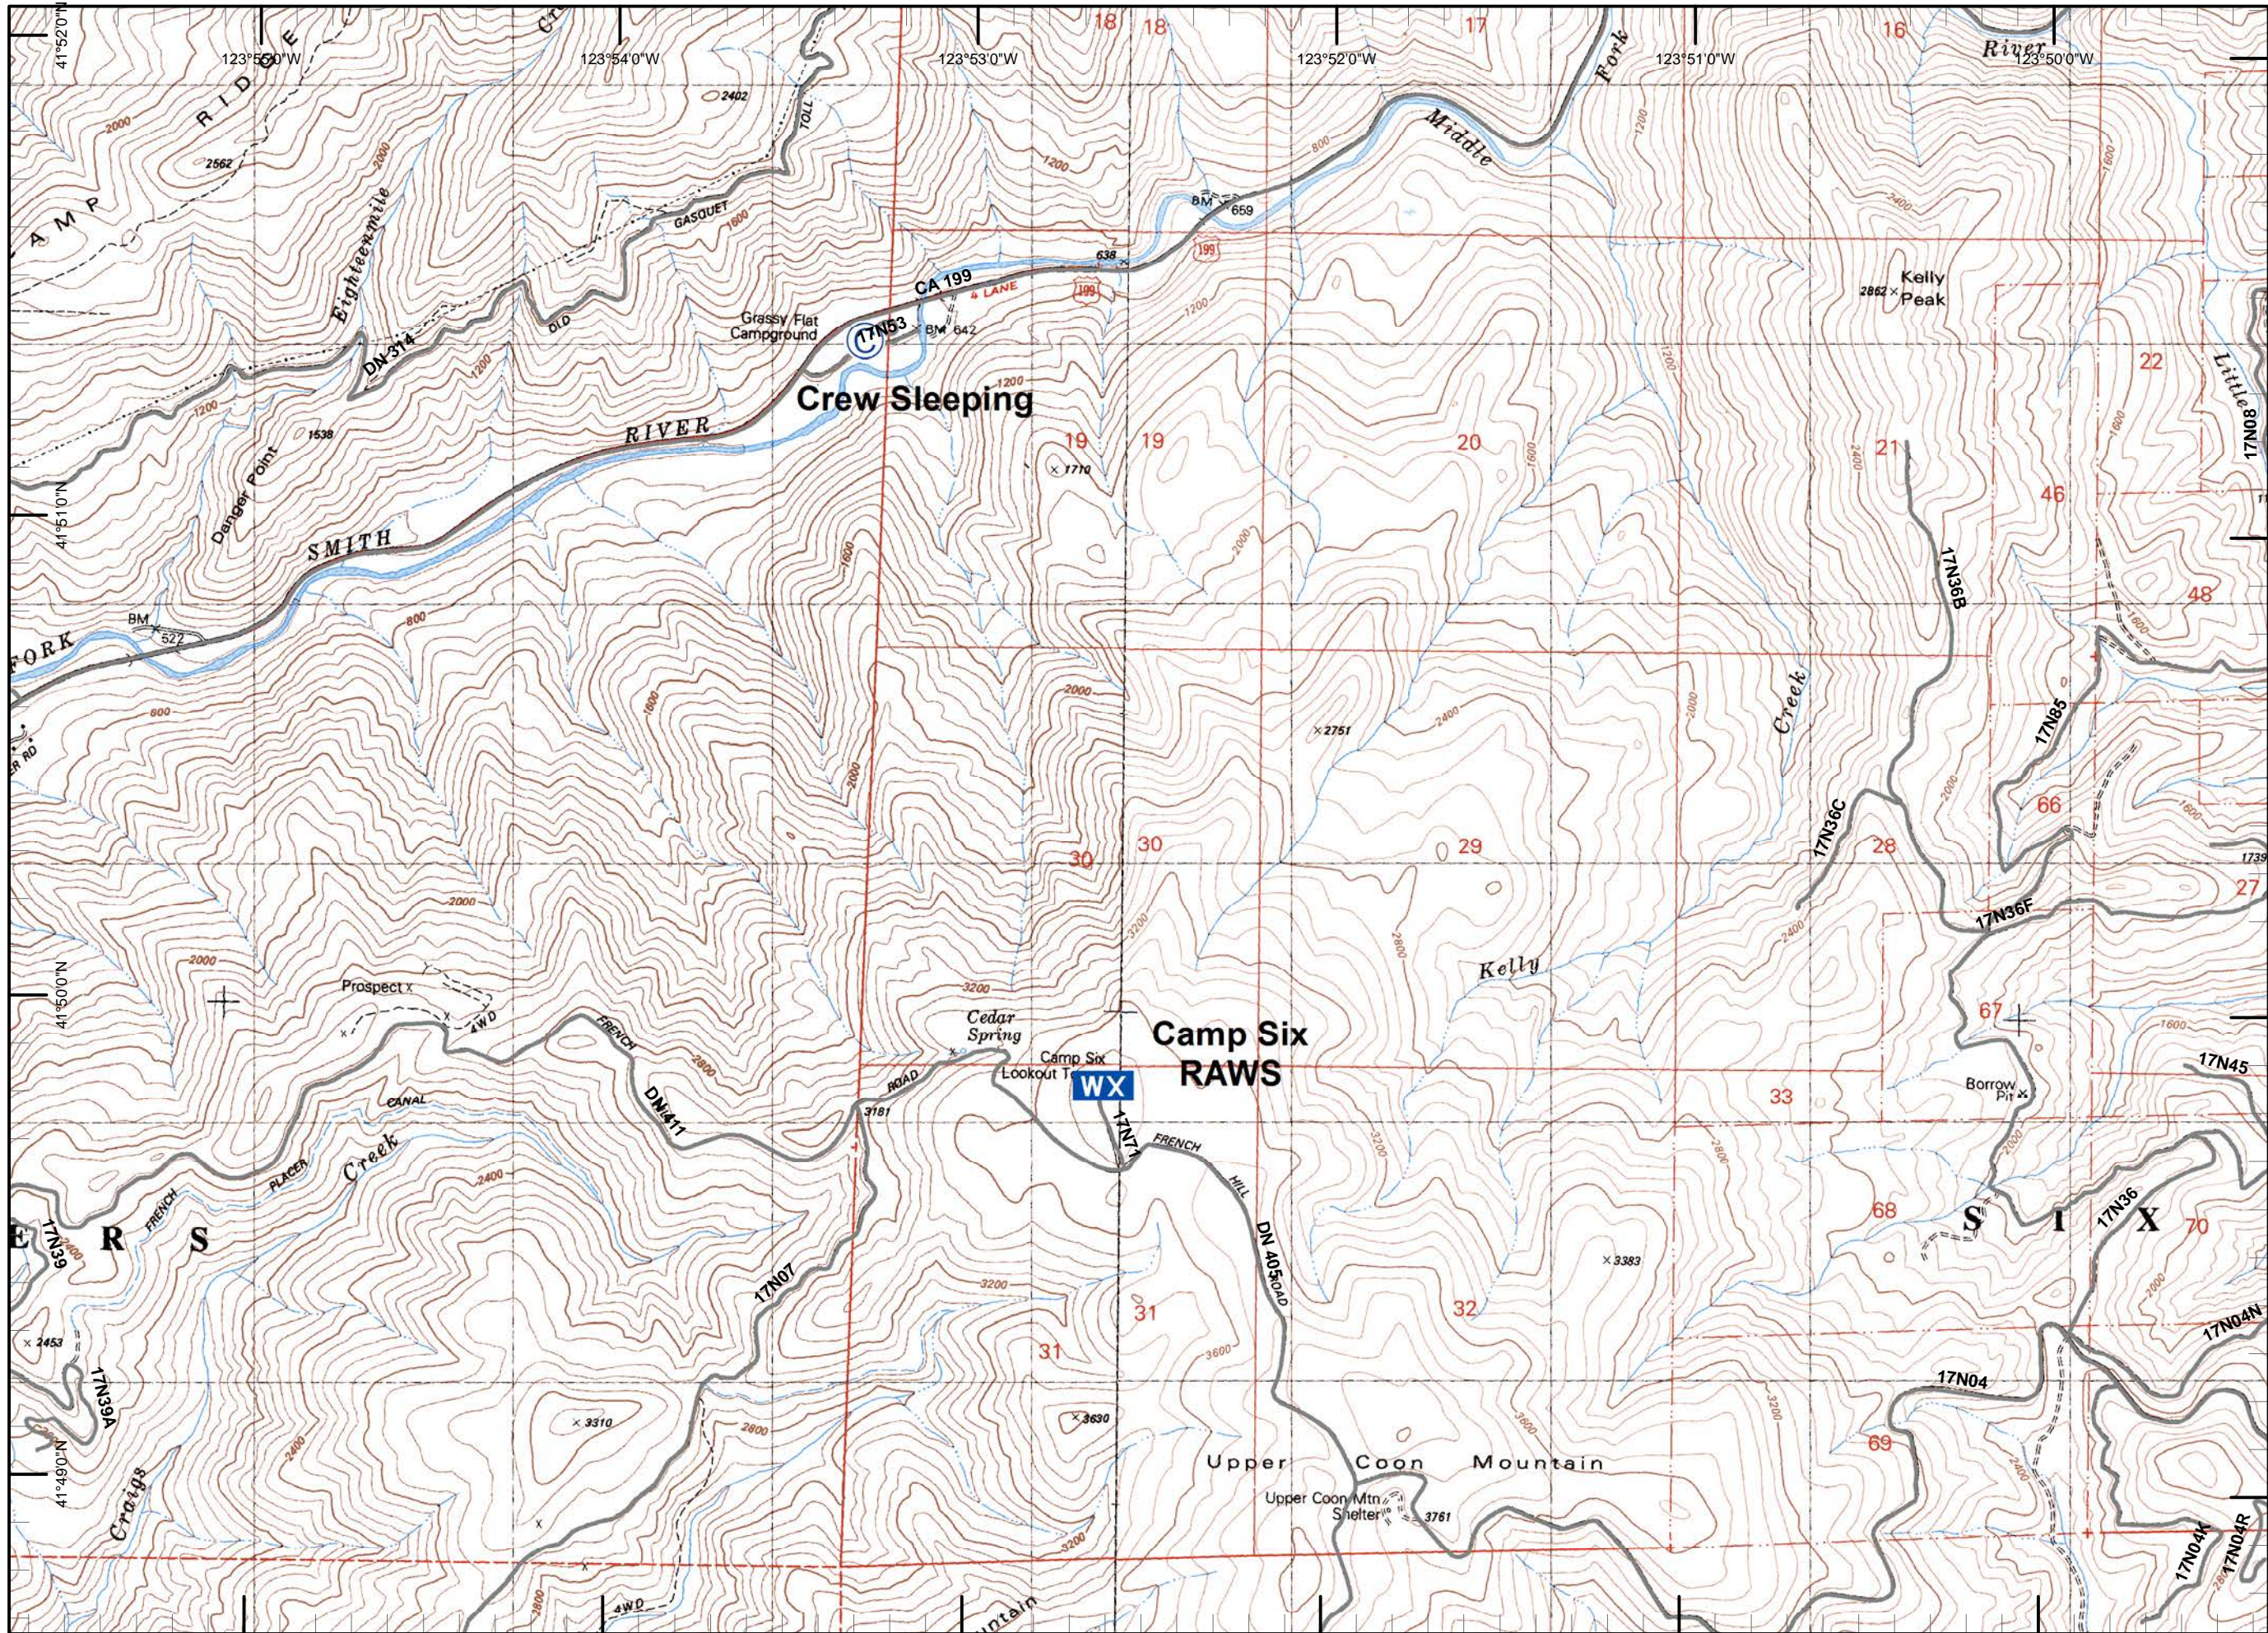

Legend

-) (Division
-] [Branch
- Drop Point
- ⊗ Fire Origin
- ♂ Spot Fire
- Helispot
- Ⓢ Staging Area
- Ⓦ Water Source
- Ⓦ Restricted Water Source
- Ⓦ RAWX
- Ⓟ Incident Base
- Ⓒ Camp
- ▣ Incident Command Post
- Ⓡ Repeater
- ▲ Safety Zone
- Ⓟ Helibase
- ⊗ ● Proposed Dozer Line
- Uncontrolled Fire Edge
- ⊗⊗⊗ Completed Dozer Line
- Completed Line
- H - H - Hand Line
- R - R - Road as Completed Line
- Siskiyou Wilderness
- ⋯ Forest Boundary
- ▨ Bear Basin Butte
- ▨ Botanical Area

Legend

- Division
- Branch
- Drop Point
- Fire Origin
- Spot Fire
- Helispot
- Staging Area
- Water Source
- Restricted Water Source
- RAWS
- Incident Base
- Camp
- Incident Command Post
- Repeater
- Safety Zone
- Helibase
- Proposed Dozer Line
- Uncontrolled Fire Edge
- Completed Dozer Line
- Completed Line
- H - H - Hand Line
- R - R - Road as Completed Line
- Siskiyou Wilderness
- Forest Boundary
- Bear Basin Butte Botanical Area

- Legend**
-)) Division
 -]] Branch
 - Drop Point
 - ⊗ Fire Origin
 - ♂ Spot Fire
 - Helispot
 - Ⓢ Staging Area
 - Ⓜ Water Source
 - Ⓜ Restricted Water Source
 - WX RAWS
 - Ⓟ Incident Base
 - Ⓢ Camp
 - Ⓢ Incident Command Post
 - Ⓢ Repeater
 - ⚠ Safety Zone
 - Ⓜ Helibase
 - ⊗ Proposed Dozer Line
 - Uncontrolled Fire Edge
 - ⊗ Completed Dozer Line
 - Completed Line
 - H - H - Hand Line
 - R - R - Road as Completed Line
 - Siskiyou Wilderness
 - ▬ Forest Boundary
 - ▨ Bear Basin Butte Botanical Area