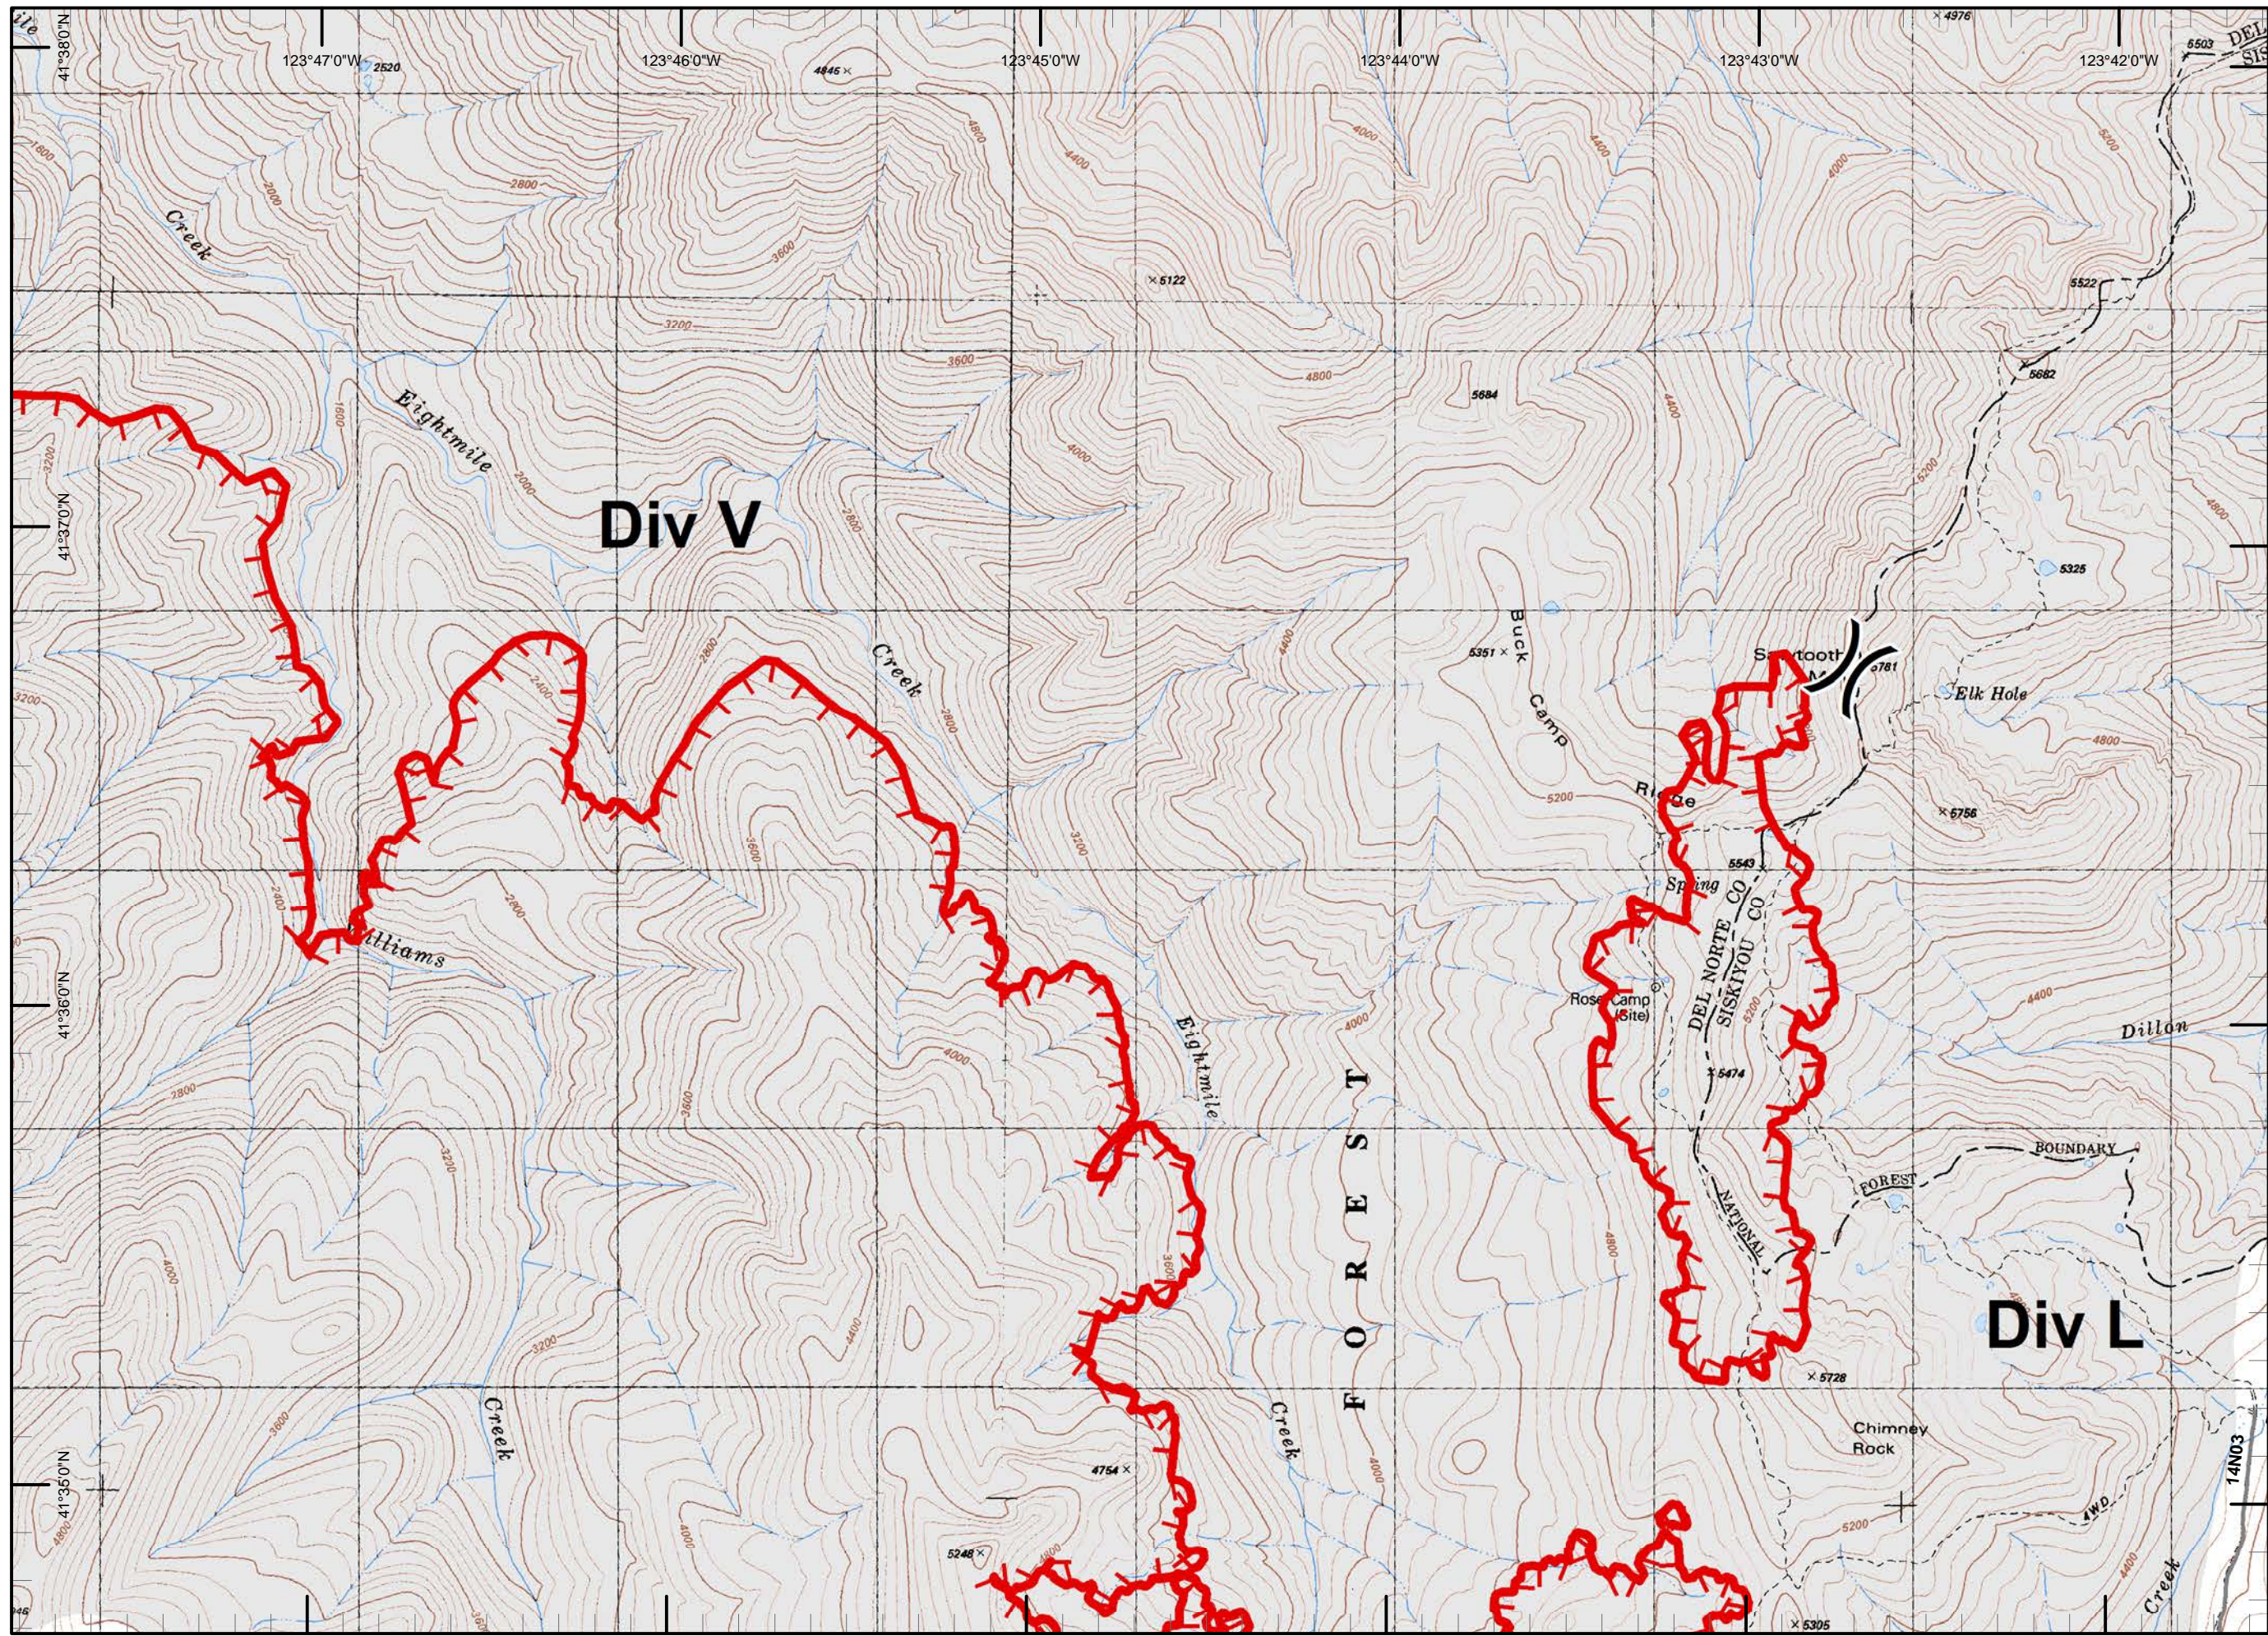

Legend

-)) Division
- [[Branch
- Drop Point
- ⊗ Fire Origin
- ♂ Spot Fire
- Helispot
- Ⓢ Staging Area
- Ⓜ Water Source
- Ⓜ Restricted Water Source
- WX RAWS
- Ⓟ Incident Base
- Ⓢ Camp
- ▣ Incident Command Post
- Ⓡ Repeater
- ⚠ Safety Zone
- Ⓜ Helibase
- ⊗ ● Proposed Dozer Line
- ┌┐ Uncontrolled Fire Edge
- XXXXX Completed Dozer Line
- Completed Line
- H - H - Hand Line
- R - R - Road as Completed Line
- ▭ Siskiyou Wilderness
- ▬ Forest Boundary
- ▨ Bear Basin Butte Botanical Area

NM
8/28/2015
9:07:39 PM