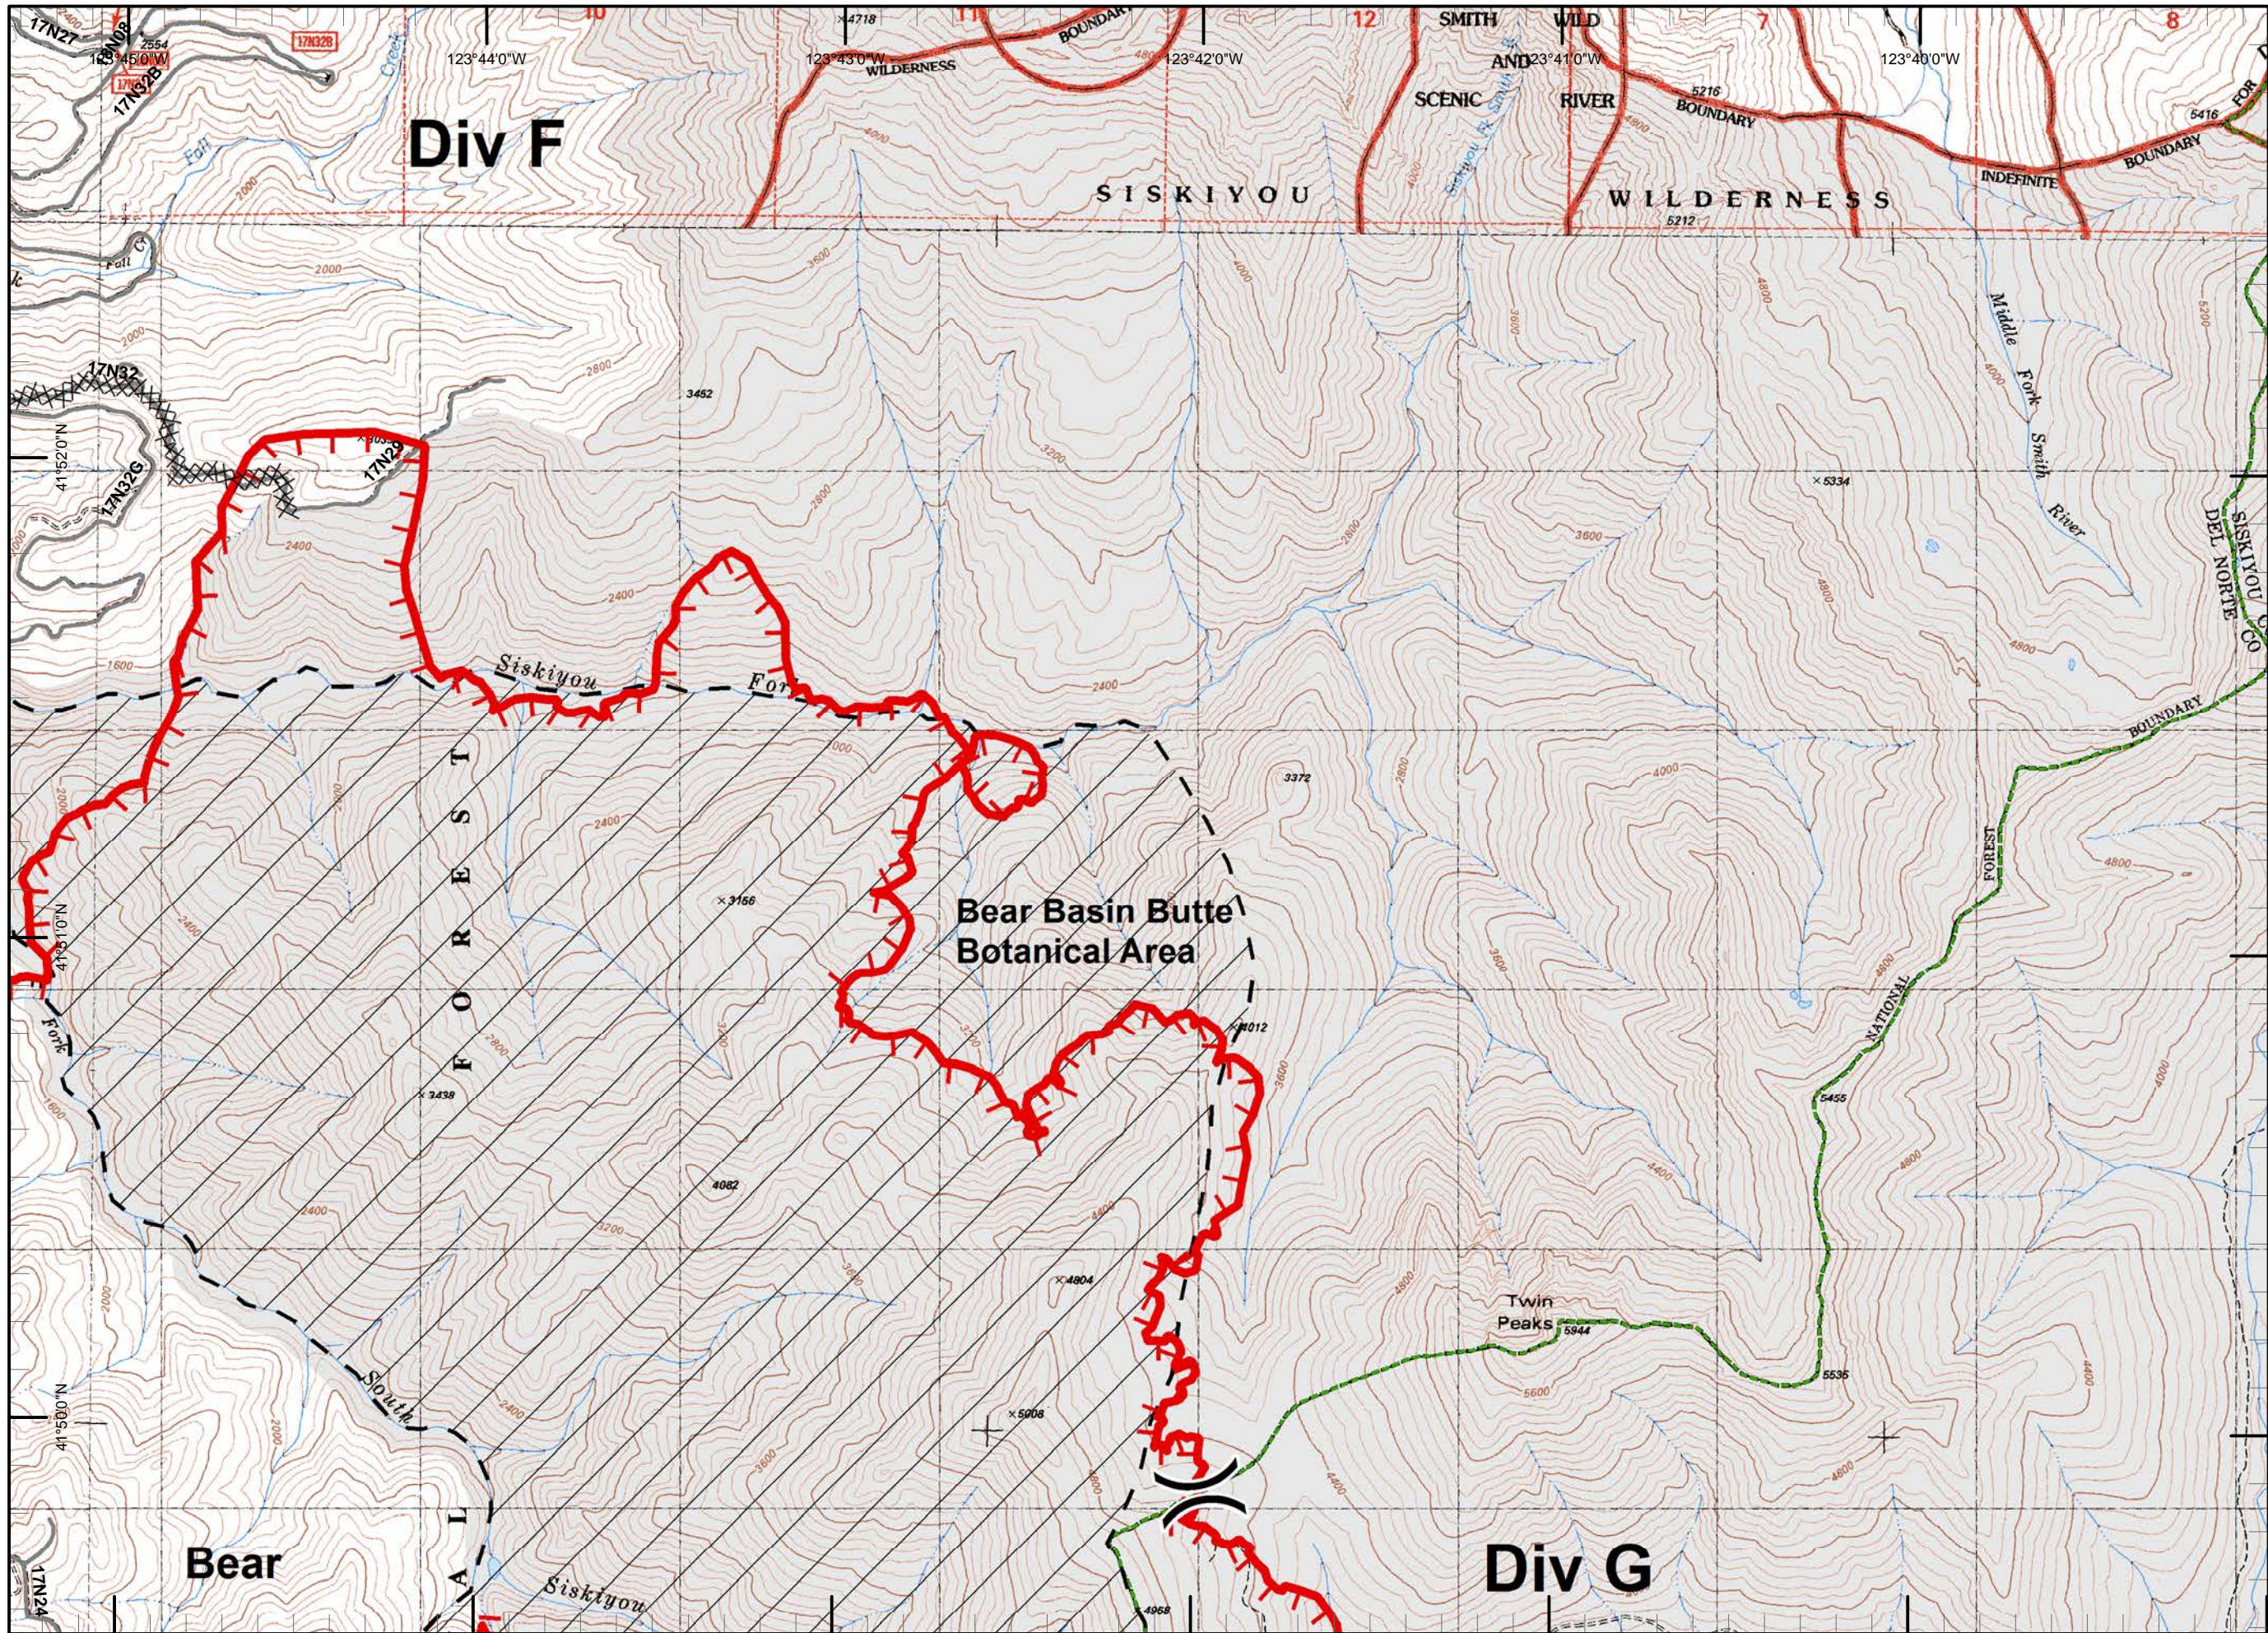

Legend

- Division
- Branch
- Drop Point
- Fire Origin
- Spot Fire
- Helispot
- Staging Area
- Water Source
- Restricted Water Source
- RAWS
- Incident Base
- Camp
- Incident Command Post
- Repeater
- Safety Zone
- Helibase
- Proposed Dozer Line
- Uncontrolled Fire Edge
- Completed Dozer Line
- Completed Line
- H - H - Hand Line
- R - R - Road as Completed Line
- Siskiyou Wilderness
- Forest Boundary
- Bear Basin Butte Botanical Area

- Legend**
-)) Division
 -]] Branch
 - Drop Point
 - ⊗ Fire Origin
 - ♂ Spot Fire
 - Helispot
 - Ⓢ Staging Area
 - Ⓜ Water Source
 - Ⓜ Restricted Water Source
 - WX RAWS
 - Ⓟ Incident Base
 - Ⓢ Camp
 - Ⓢ Incident Command Post
 - Ⓢ Repeater
 - ⚠ Safety Zone
 - Ⓜ Helibase
 - ⊗ Proposed Dozer Line
 - Uncontrolled Fire Edge
 - ⊗ Completed Dozer Line
 - Completed Line
 - H - H - Hand Line
 - R - R - Road as Completed Line
 - Siskiyou Wilderness
 - ▬ Forest Boundary
 - ▨ Bear Basin Butte Botanical Area

Legend

-)) Division
- [[Branch
- Drop Point
- ⊗ Fire Origin
- ♂ Spot Fire
- Helispot
- Ⓢ Staging Area
- Ⓦ Water Source
- Ⓦ Restricted Water Source
- WX RAWS
- Ⓟ Incident Base
- Ⓒ Camp
- Ⓜ Incident Command Post
- Ⓡ Repeater
- ⚠ Safety Zone
- Ⓜ Helibase
- ⊗ Proposed Dozer Line
- Uncontrolled Fire Edge
- XXXXX Completed Dozer Line
- Completed Line
- H - H - Hand Line
- R - R - Road as Completed Line
- Siskiyou Wilderness
- Forest Boundary
- /// Bear Basin Butte Botanical Area