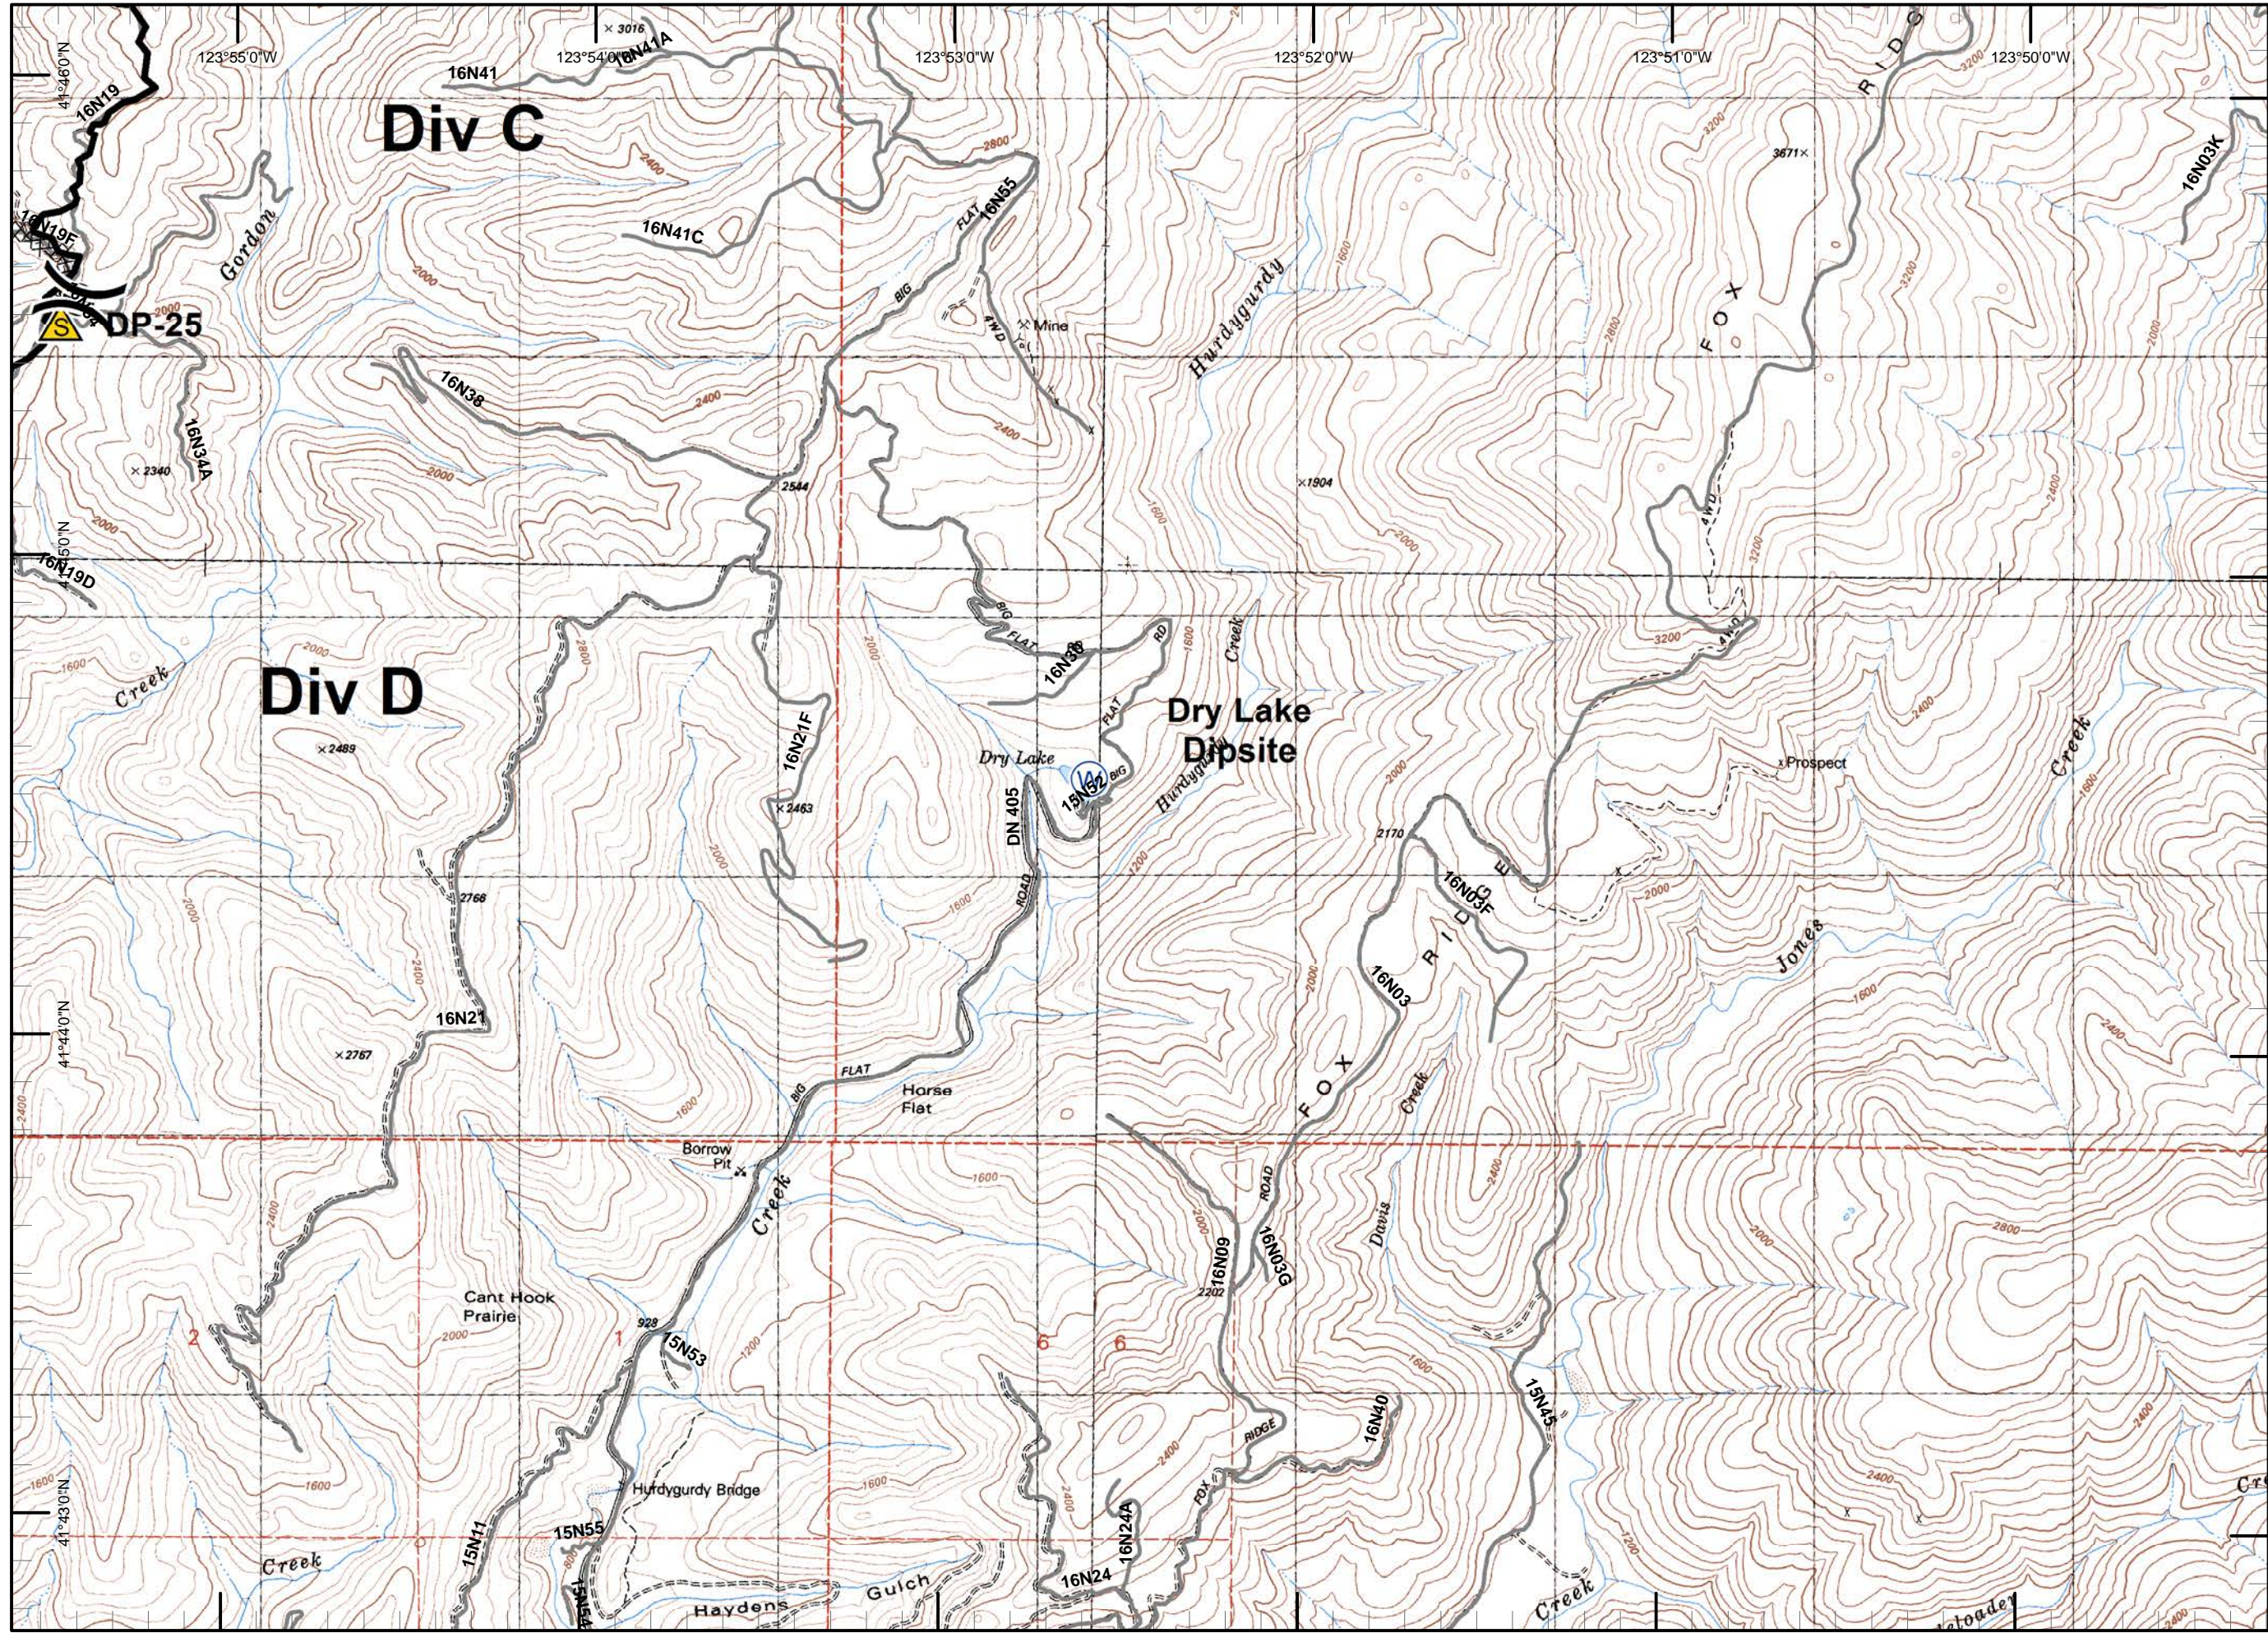

- Legend**
- Division
 - Branch
 - Drop Point
 - Fire Origin
 - Spot Fire
 - Helispot
 - Staging Area
 - Water Source
 - Restricted Water Source
 - RAWs
 - Incident Base
 - Camp
 - Incident Command Post
 - Repeater
 - Safety Zone
 - Helibase
 - Proposed Dozer Line
 - Uncontrolled Fire Edge
 - Completed Dozer Line
 - Completed Line
 - H - H - Hand Line
 - R - R - Road as Completed Line
 - Siskiyou Wilderness
 - Forest Boundary
 - Bear Basin Butte Botanical Area

Legend

- Division
- Branch
- Drop Point
- Fire Origin
- Spot Fire
- Helispot
- Staging Area
- Water Source
- Restricted Water Source
- RAWs
- Incident Base
- Camp
- Incident Command Post
- Repeater
- Safety Zone
- Helibase
- Proposed Dozer Line
- Uncontrolled Fire Edge
- Completed Dozer Line
- Completed Line
- Hand Line
- Road as Completed Line
- Siskiyou Wilderness
- Forest Boundary
- Bear Basin Butte Botanical Area

NM
 8/28/2015
 9:07:00 PM

Legend

- Division
- Branch
- Drop Point
- Fire Origin
- Spot Fire
- Helispot
- Staging Area
- Water Source
- Restricted Water Source
- RAWS
- Incident Base
- Camp
- Incident Command Post
- Repeater
- Safety Zone
- Helibase
- Proposed Dozer Line
- Uncontrolled Fire Edge
- Completed Dozer Line
- Completed Line
- H - H - Hand Line
- R - R - Road as Completed Line
- Siskiyou Wilderness
- Forest Boundary
- Bear Basin Butte Botanical Area

Legend

- Division
- Branch
- Drop Point
- Fire Origin
- Spot Fire
- Helispot
- Staging Area
- Water Source
- Restricted Water Source
- RAWS
- Incident Base
- Camp
- Incident Command Post
- Repeater
- Safety Zone
- Helibase
- Proposed Dozer Line
- Uncontrolled Fire Edge
- Completed Dozer Line
- Completed Line
- H - H - Hand Line
- R - R - Road as Completed Line
- Siskiyou Wilderness
- Forest Boundary
- Bear Basin Butte Botanical Area