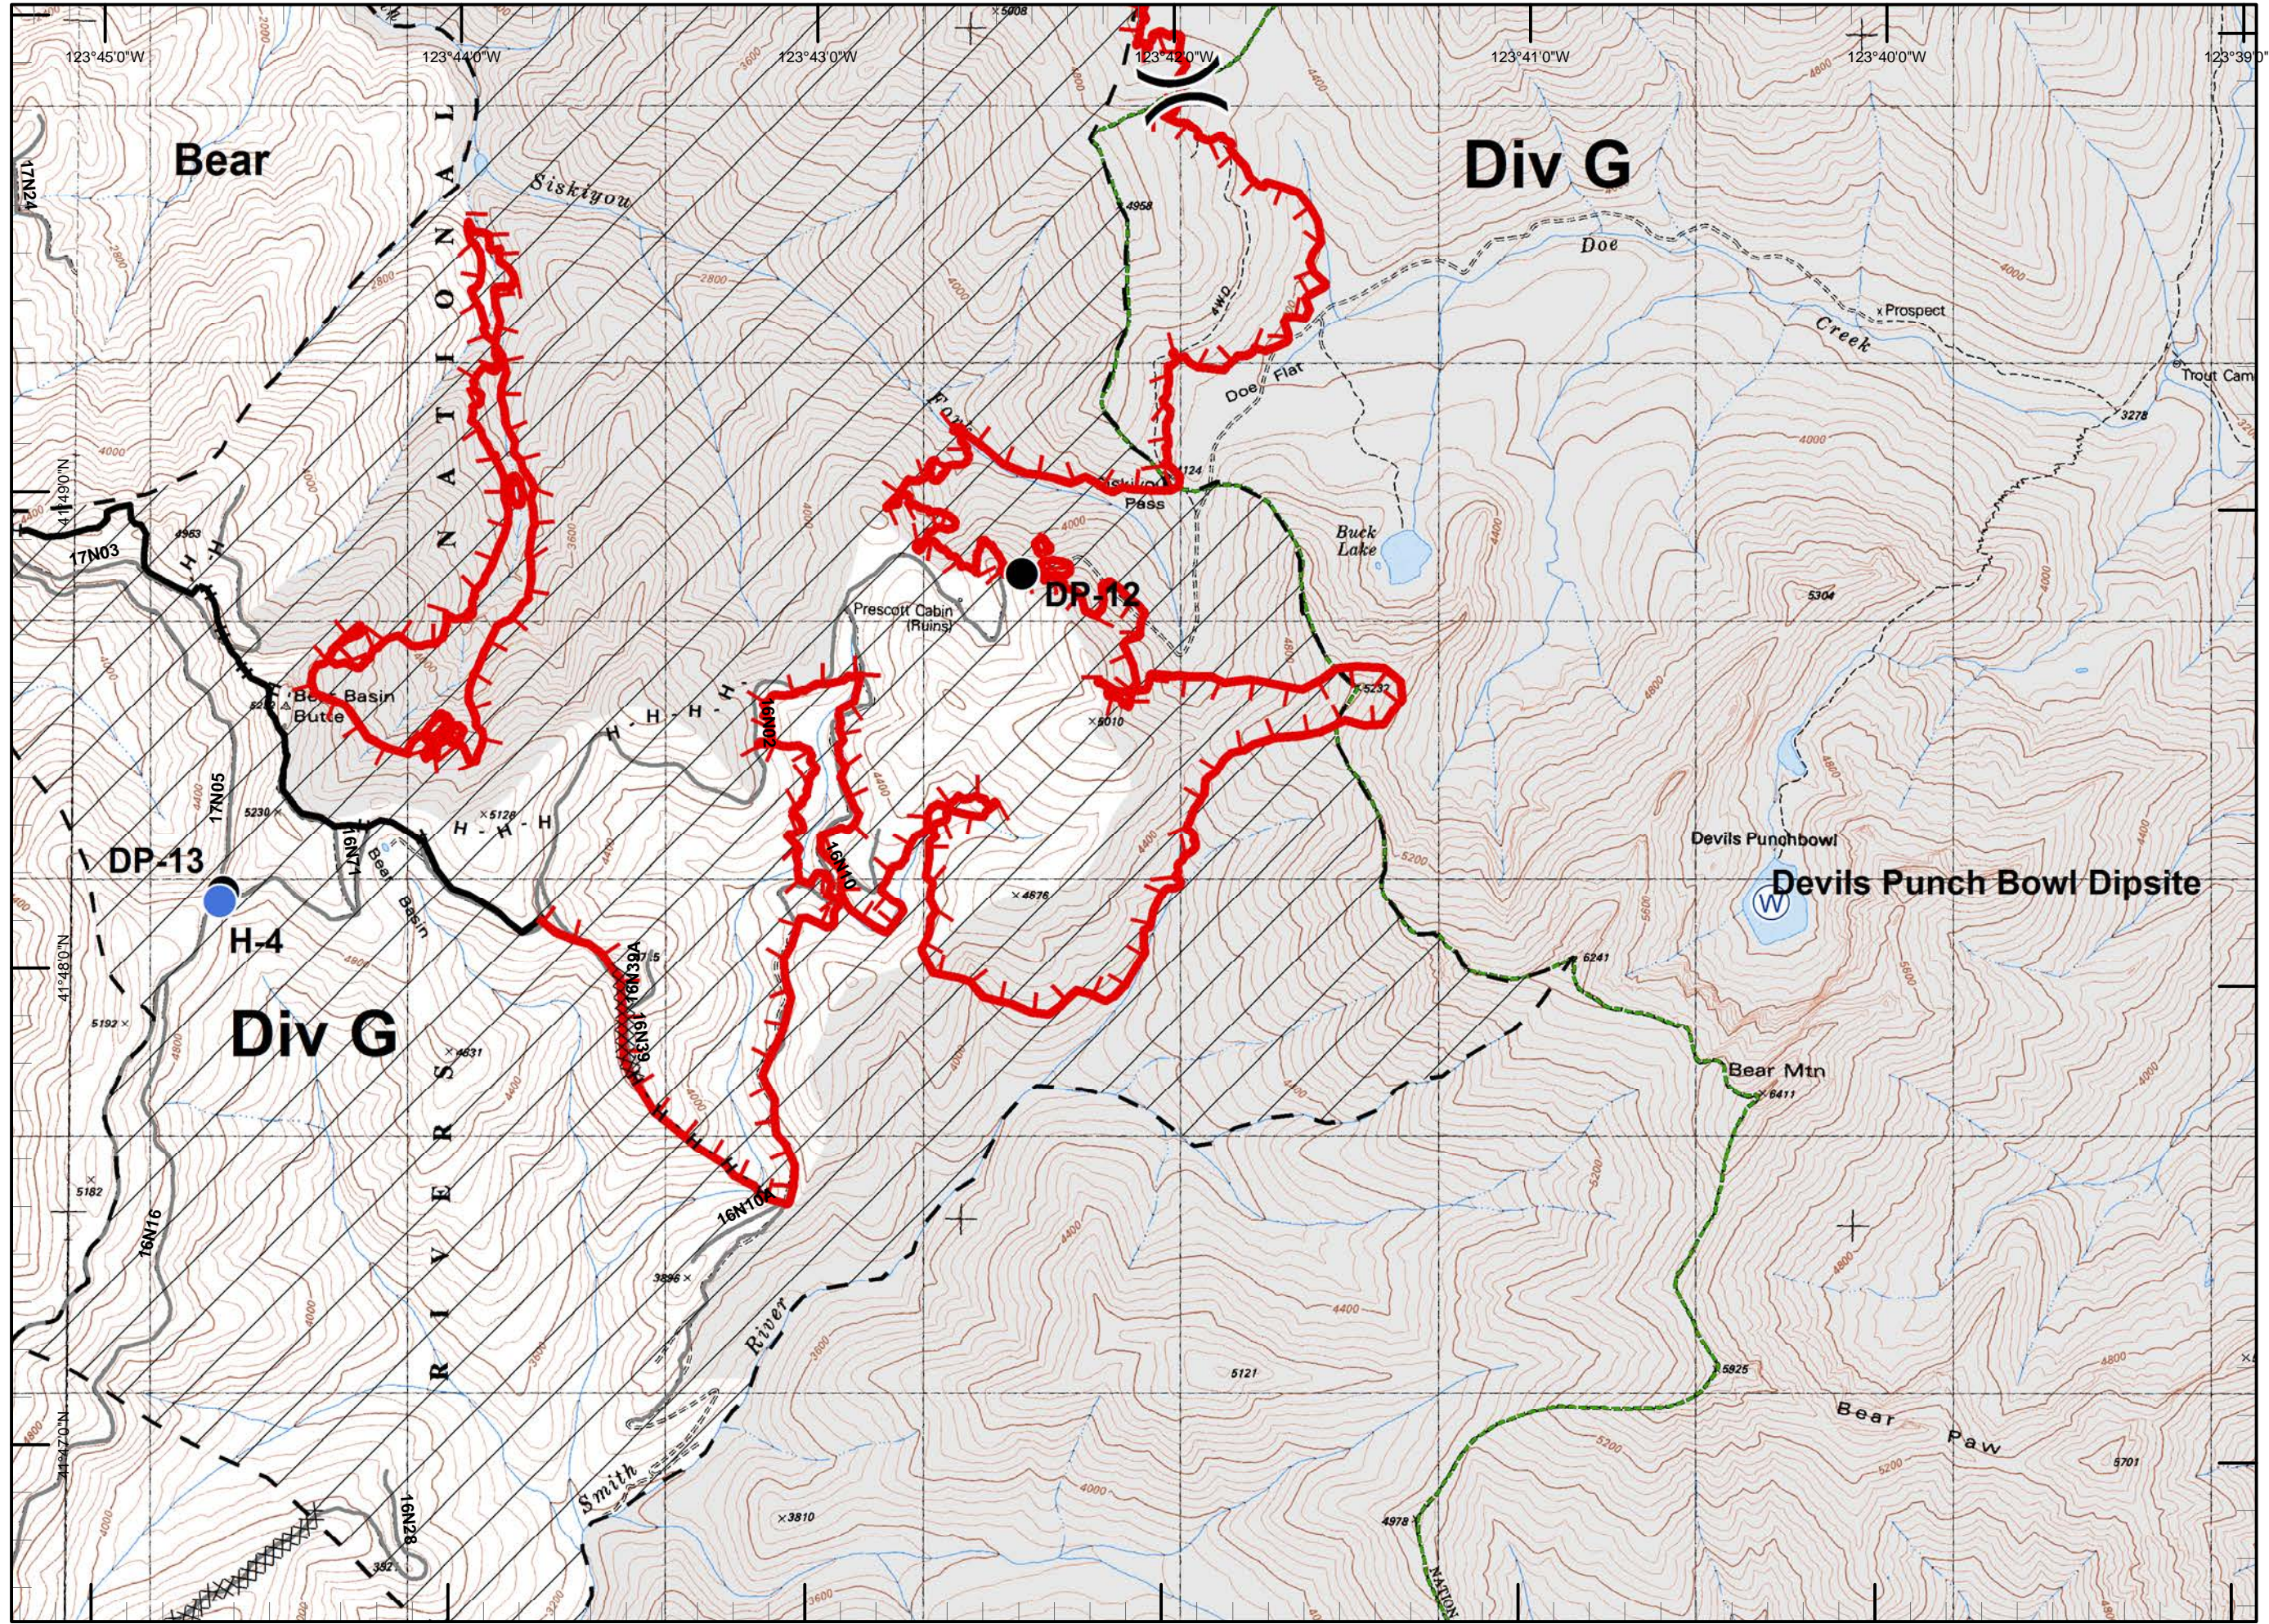

Legend

- Division
- Branch
- Drop Point
- Fire Origin
- Spot Fire
- Helispot
- Staging Area
- Water Source
- Restricted Water Source
- RAWS
- Incident Base
- Camp
- Incident Command Post
- Repeater
- Safety Zone
- Helibase
- Proposed Dozer Line
- Uncontrolled Fire Edge
- Completed Dozer Line
- Completed Line
- H - H - Hand Line
- R - R - Road as Completed Line
- Siskiyou Wilderness
- Forest Boundary
- Bear Basin Butte Botanical Area

- Legend**
-)) Division
 -]] Branch
 - Drop Point
 - ⊗ Fire Origin
 - ♂ Spot Fire
 - Helispot
 - Ⓢ Staging Area
 - Ⓜ Water Source
 - Ⓜ Restricted Water Source
 - WX RAWS
 - Ⓟ Incident Base
 - Ⓢ Camp
 - Ⓢ Incident Command Post
 - Ⓢ Repeater
 - ⚠ Safety Zone
 - Ⓜ Helibase
 - ⊗ Proposed Dozer Line
 - Uncontrolled Fire Edge
 - ⊗ Completed Dozer Line
 - Completed Line
 - H - H - Hand Line
 - R - R - Road as Completed Line
 - Siskiyou Wilderness
 - ▬ Forest Boundary
 - ▨ Bear Basin Butte Botanical Area

Legend

-)) Division
- [[Branch
- Drop Point
- ⊗ Fire Origin
- ♂ Spot Fire
- Helispot
- Ⓢ Staging Area
- Ⓦ Water Source
- Ⓦ Restricted Water Source
- WX RAWS
- Ⓟ Incident Base
- Ⓒ Camp
- Ⓜ Incident Command Post
- Ⓡ Repeater
- ⚠ Safety Zone
- Ⓜ Helibase
- ⊗ Proposed Dozer Line
- Uncontrolled Fire Edge
- XXXXX Completed Dozer Line
- Completed Line
- H - H - Hand Line
- R - R - Road as Completed Line
- Siskiyou Wilderness
- Forest Boundary
- /// Bear Basin Butte Botanical Area

- Legend**
- Division
 - Branch
 - Drop Point
 - Fire Origin
 - Spot Fire
 - Helispot
 - Staging Area
 - Water Source
 - Restricted Water Source
 - RAWs
 - Incident Base
 - Camp
 - Incident Command Post
 - Repeater
 - Safety Zone
 - Helibase
 - Proposed Dozer Line
 - Uncontrolled Fire Edge
 - Completed Dozer Line
 - Completed Line
 - H - H - Hand Line
 - R - R - Road as Completed Line
 - Siskiyou Wilderness
 - Forest Boundary
 - Bear Basin Butte Botanical Area