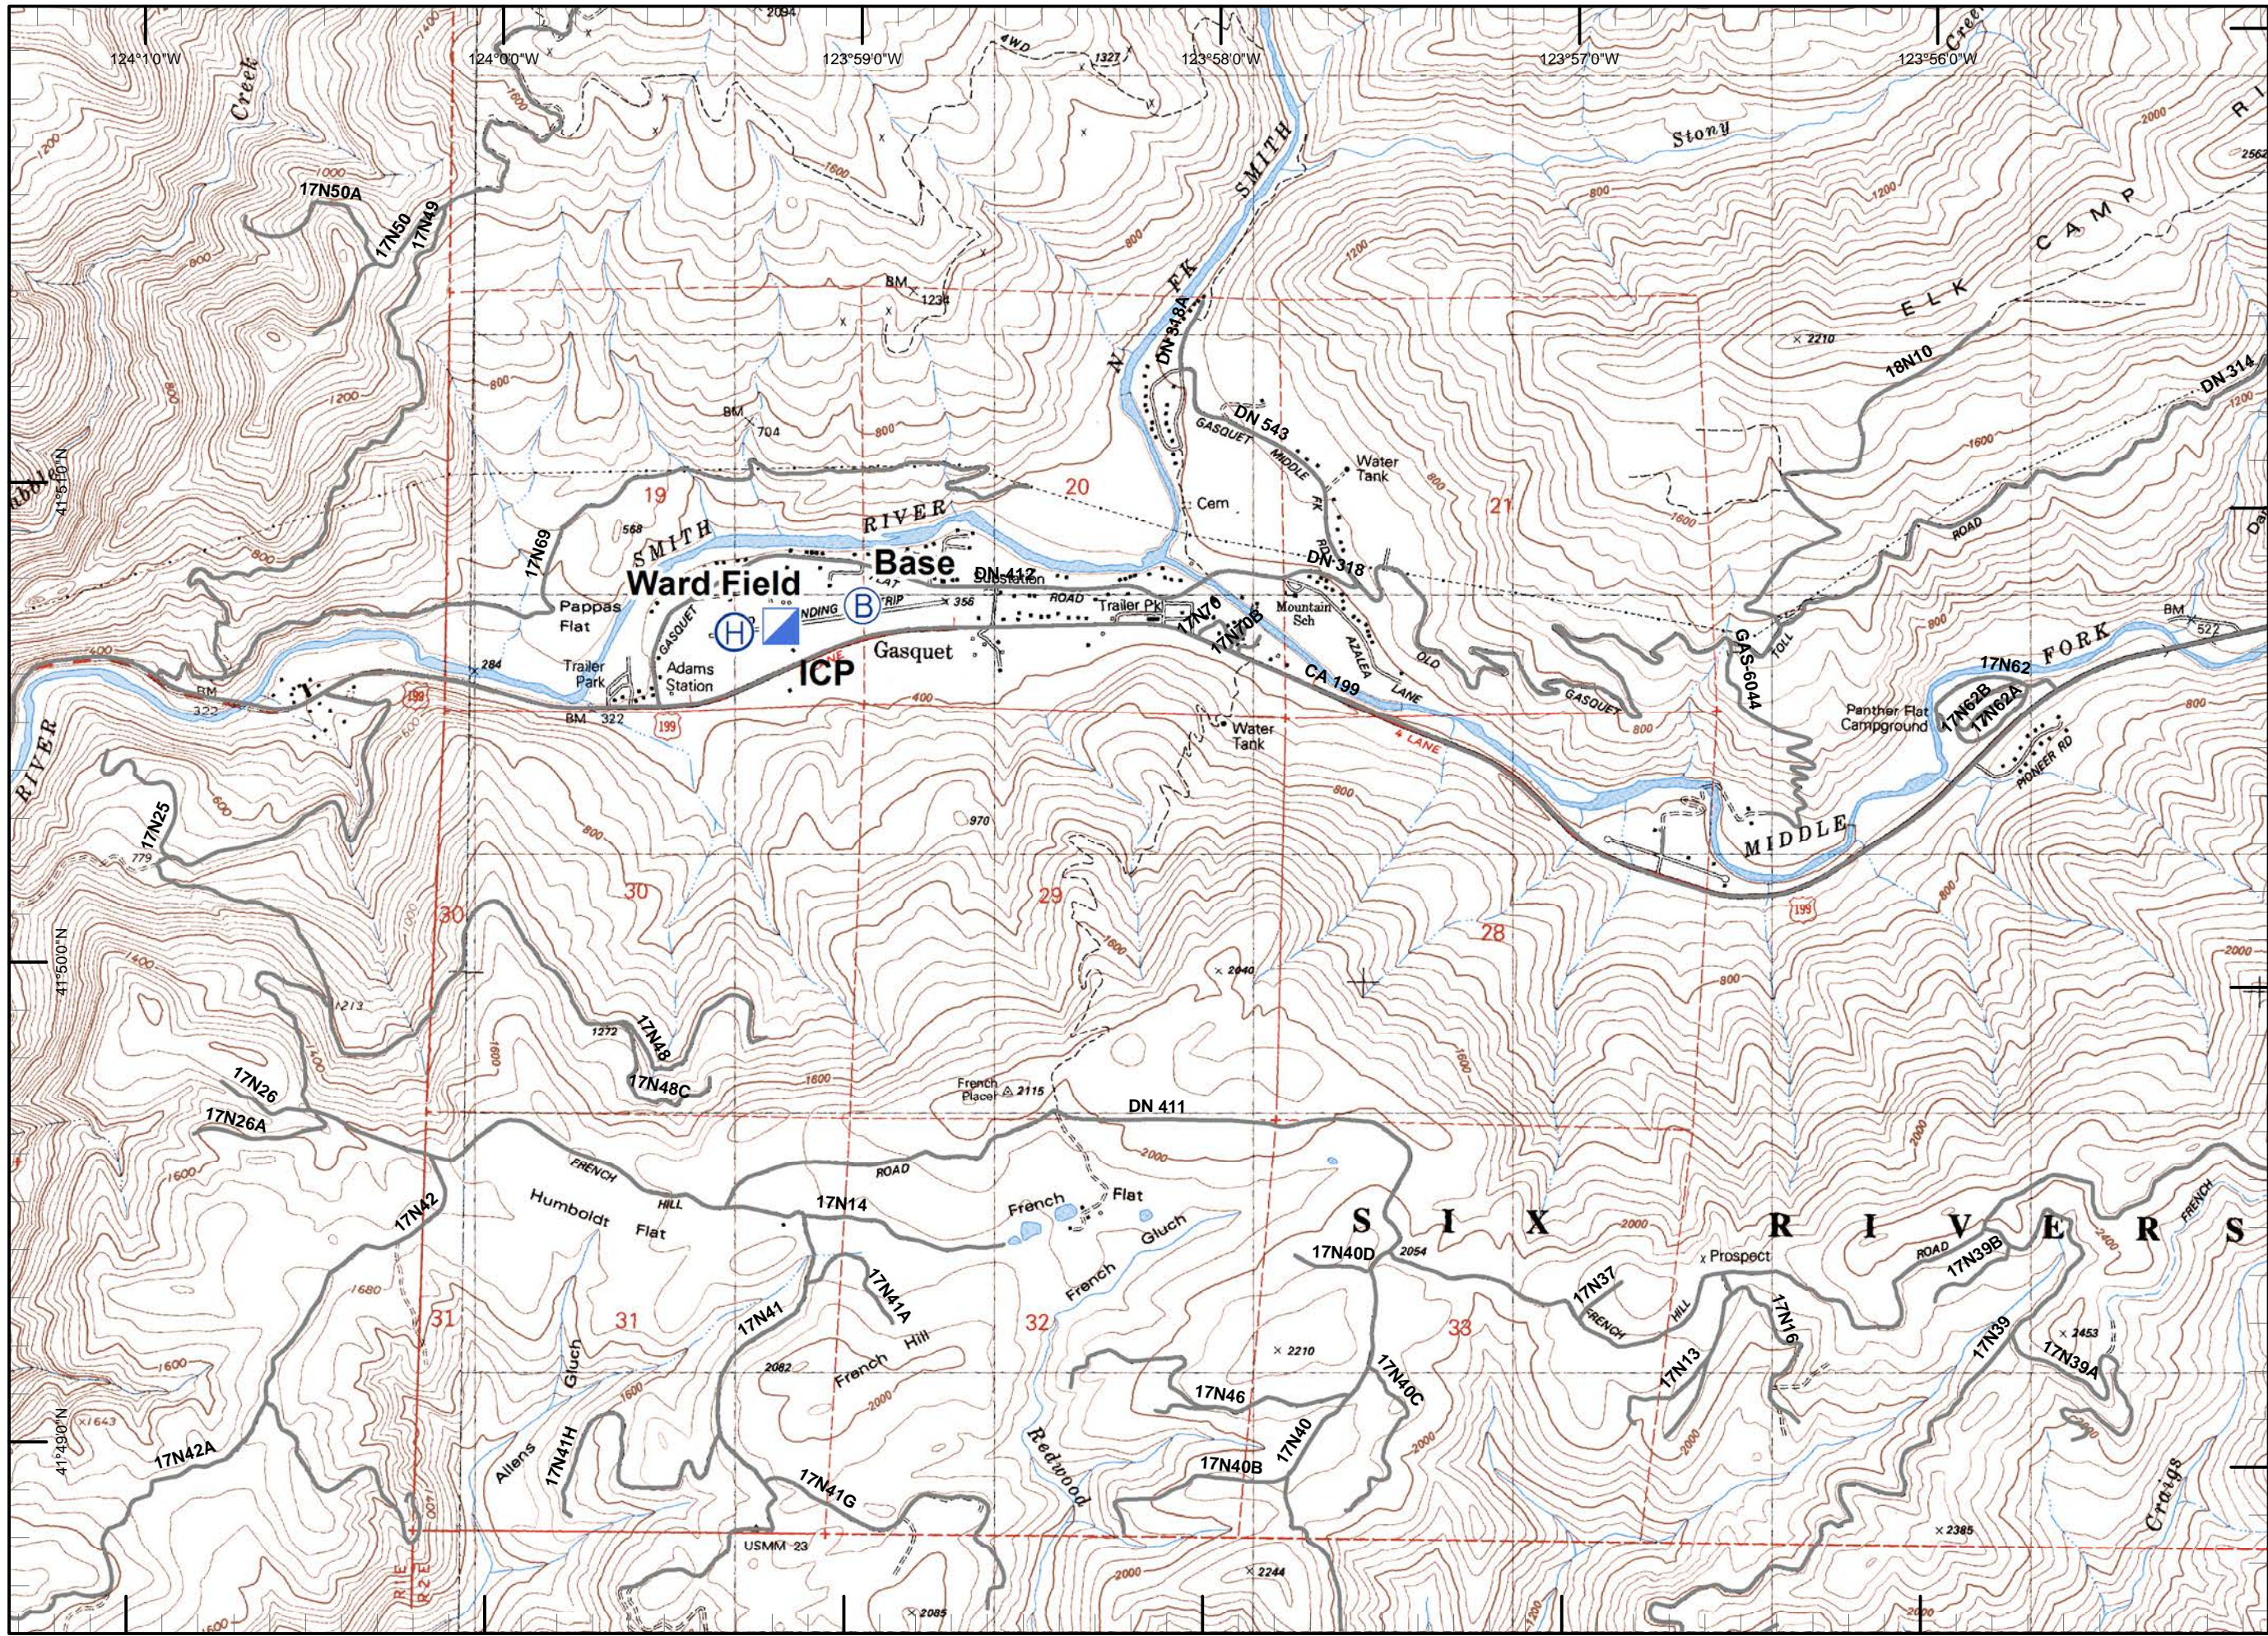

Legend

-) (Division
-] [Branch
- Drop Point
- ⊗ Fire Origin
- ♂ Spot Fire
- Helispot
- Ⓢ Staging Area
- Ⓦ Water Source
- Ⓦ Restricted Water Source
- Ⓦ RAWX
- Ⓟ Incident Base
- Ⓒ Camp
- ▣ Incident Command Post
- Ⓡ Repeater
- ▲ Safety Zone
- Ⓟ Helibase
- ⊗ ● Proposed Dozer Line
- Uncontrolled Fire Edge
- ⊗⊗⊗ Completed Dozer Line
- Completed Line
- H - H - Hand Line
- R - R - Road as Completed Line
- Siskiyou Wilderness
- ⋯ Forest Boundary
- ▨ Bear Basin Butte
- ▨ Botanical Area

Legend

- Division
- Branch
- Drop Point
- Fire Origin
- Spot Fire
- Helispot
- Staging Area
- Water Source
- Restricted Water Source
- RAWS
- Incident Base
- Camp
- Incident Command Post
- Repeater
- Safety Zone
- Helibase
- Proposed Dozer Line
- Uncontrolled Fire Edge
- Completed Dozer Line
- Completed Line
- H - H - Hand Line
- R - R - Road as Completed Line
- Siskiyou Wilderness
- Forest Boundary
- Bear Basin Butte Botanical Area

- Legend**
-)) Division
 -]] Branch
 - Drop Point
 - ⊗ Fire Origin
 - ♂ Spot Fire
 - Helispot
 - Ⓢ Staging Area
 - Ⓜ Water Source
 - Ⓜ Restricted Water Source
 - WX RAWS
 - Ⓟ Incident Base
 - Ⓢ Camp
 - Ⓢ Incident Command Post
 - Ⓢ Repeater
 - ⚠ Safety Zone
 - Ⓜ Helibase
 - ⊗ Proposed Dozer Line
 - Uncontrolled Fire Edge
 - ⊗ Completed Dozer Line
 - Completed Line
 - H - H - Hand Line
 - R - R - Road as Completed Line
 - Siskiyou Wilderness
 - ▬ Forest Boundary
 - ▨ Bear Basin Butte Botanical Area