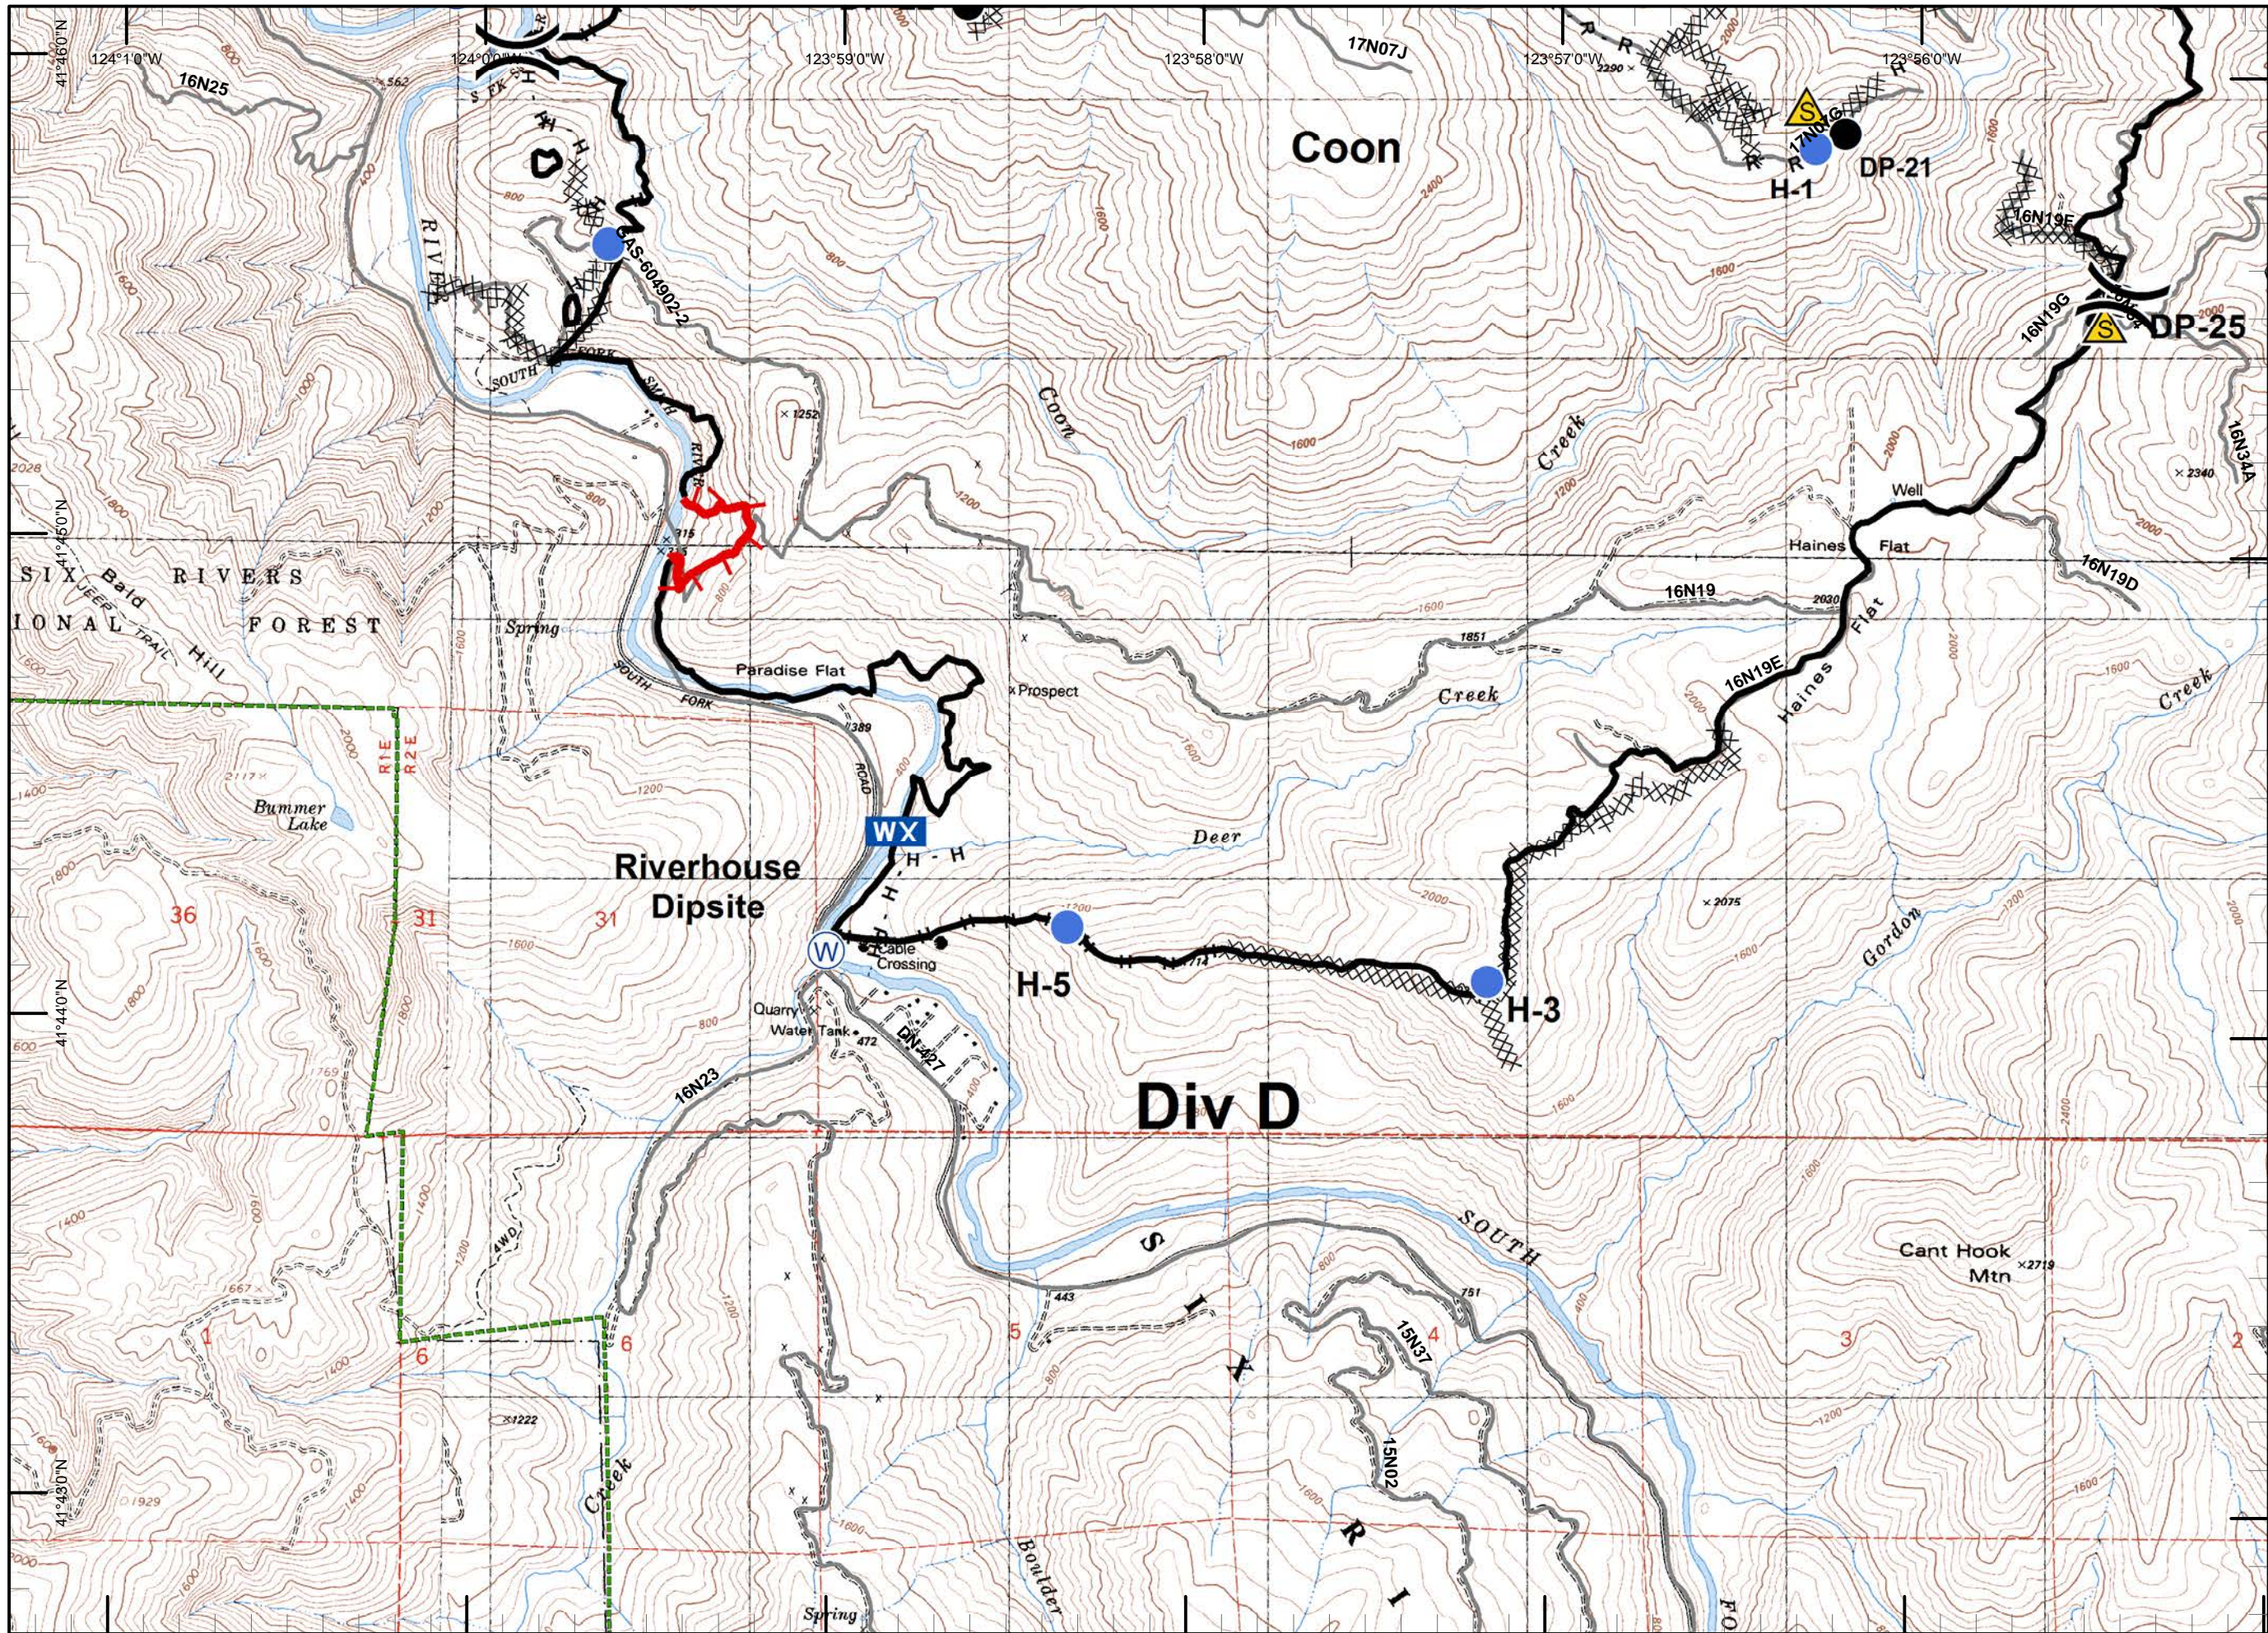

- Legend**
- Division
 - Branch
 - Drop Point
 - Fire Origin
 - Spot Fire
 - Helispot
 - Staging Area
 - Water Source
 - Restricted Water Source
 - RAWs
 - Incident Base
 - Camp
 - Incident Command Post
 - Repeater
 - Safety Zone
 - Helibase
 - Proposed Dozer Line
 - Uncontrolled Fire Edge
 - Completed Dozer Line
 - Completed Line
 - H - H - Hand Line
 - R - R - Road as Completed Line
 - Siskiyou Wilderness
 - Forest Boundary
 - Bear Basin Butte Botanical Area

Legend

- Division
- Branch
- Drop Point
- Fire Origin
- Spot Fire
- Helispot
- Staging Area
- Water Source
- Restricted Water Source
- RAWs
- Incident Base
- Camp
- Incident Command Post
- Repeater
- Safety Zone
- Helibase
- Proposed Dozer Line
- Uncontrolled Fire Edge
- Completed Dozer Line
- Completed Line
- Hand Line
- Road as Completed Line
- Siskiyou Wilderness
- Forest Boundary
- Bear Basin Butte Botanical Area

NM
 8/28/2015
 9:07:00 PM

Legend

- Division
- Branch
- Drop Point
- Fire Origin
- Spot Fire
- Helispot
- Staging Area
- Water Source
- Restricted Water Source
- RAWS
- Incident Base
- Camp
- Incident Command Post
- Repeater
- Safety Zone
- Helibase
- Proposed Dozer Line
- Uncontrolled Fire Edge
- Completed Dozer Line
- Completed Line
- H - H - Hand Line
- R - R - Road as Completed Line
- Siskiyou Wilderness
- Forest Boundary
- Bear Basin Butte Botanical Area

Legend

- Division
- Branch
- Drop Point
- Fire Origin
- Spot Fire
- Helispot
- Staging Area
- Water Source
- Restricted Water Source
- RAWS
- Incident Base
- Camp
- Incident Command Post
- Repeater
- Safety Zone
- Helibase
- Proposed Dozer Line
- Uncontrolled Fire Edge
- Completed Dozer Line
- Completed Line
- H - H - Hand Line
- R - R - Road as Completed Line
- Siskiyou Wilderness
- Forest Boundary
- Bear Basin Butte Botanical Area