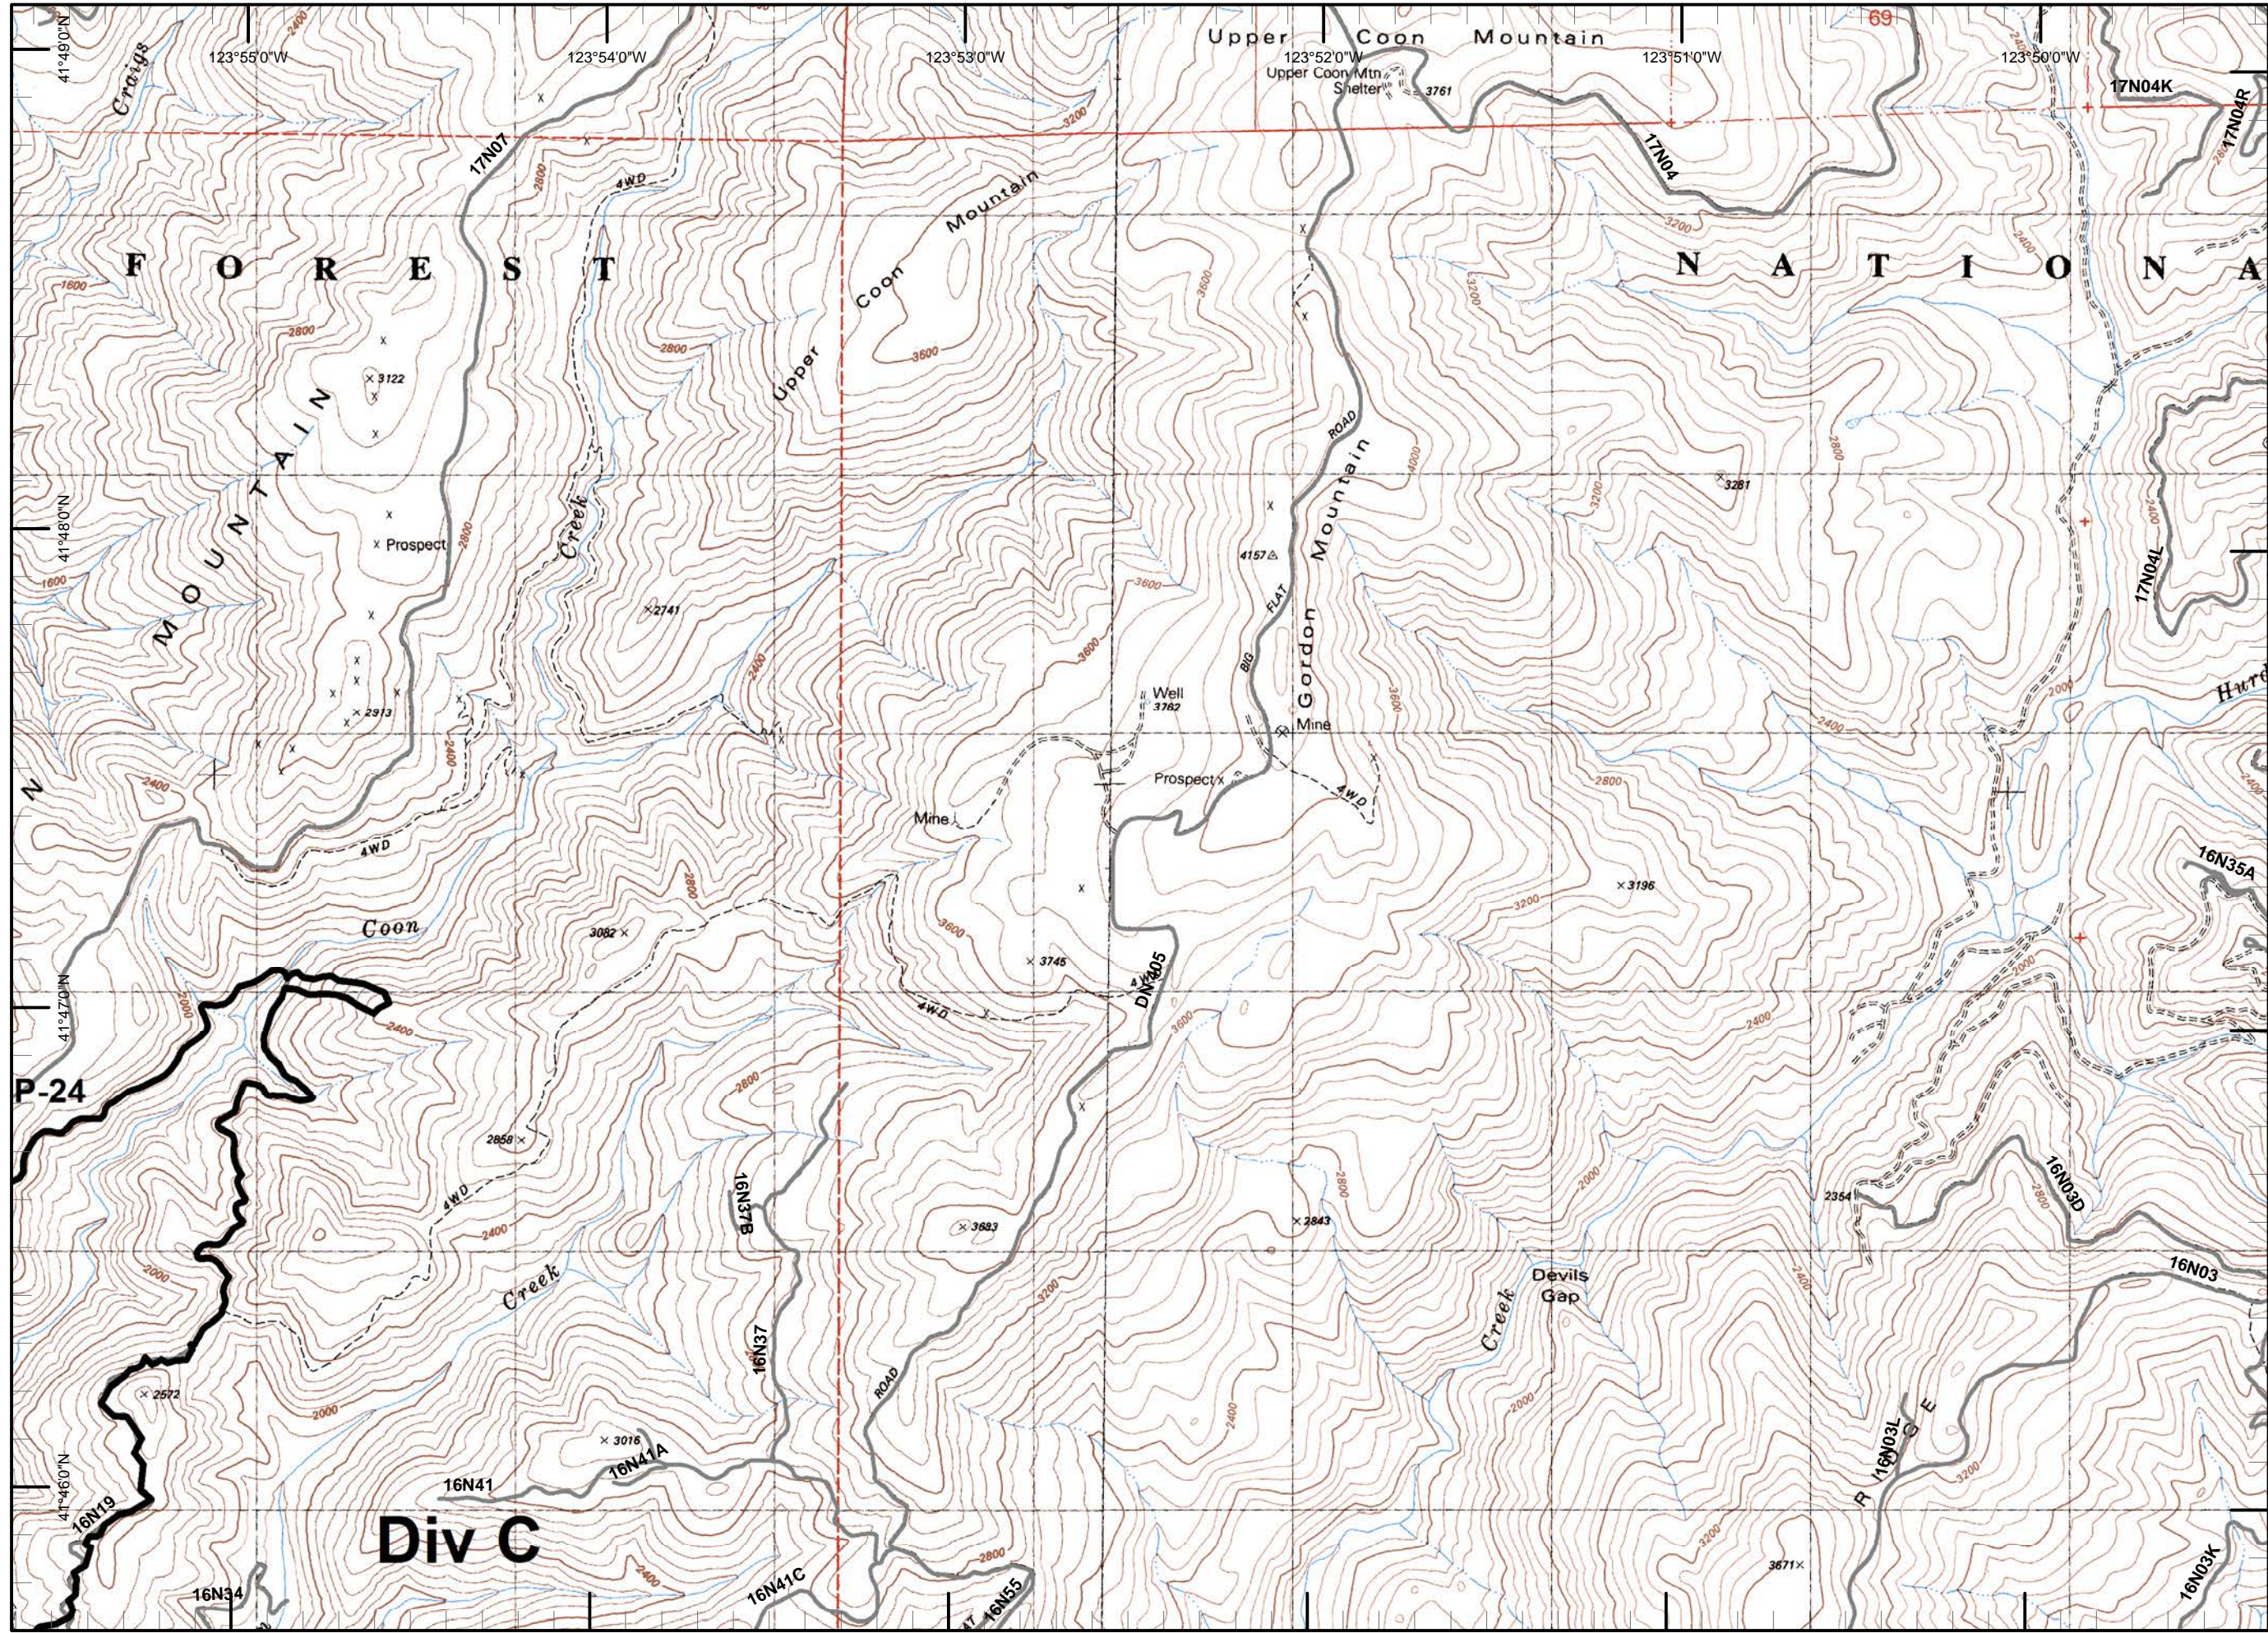

- Legend**
-)) Division
 -]] Branch
 - Drop Point
 - ⊗ Fire Origin
 - ♂ Spot Fire
 - Helispot
 - Ⓢ Staging Area
 - Ⓜ Water Source
 - Ⓜ Restricted Water Source
 - WX RAWS
 - Ⓟ Incident Base
 - Ⓢ Camp
 - Ⓢ Incident Command Post
 - Ⓢ Repeater
 - ⚠ Safety Zone
 - Ⓜ Helibase
 - ⊗ Proposed Dozer Line
 - Uncontrolled Fire Edge
 - ⊗ Completed Dozer Line
 - Completed Line
 - H - H - Hand Line
 - R - R - Road as Completed Line
 - Siskiyou Wilderness
 - ▬ Forest Boundary
 - ▨ Bear Basin Butte Botanical Area

Legend

-)) Division
- [[Branch
- Drop Point
- ⊗ Fire Origin
- ♂ Spot Fire
- Helispot
- Ⓢ Staging Area
- Ⓦ Water Source
- Ⓦ Restricted Water Source
- WX RAWS
- Ⓟ Incident Base
- Ⓒ Camp
- Ⓜ Incident Command Post
- Ⓡ Repeater
- ⚠ Safety Zone
- Ⓜ Helibase
- ⊗ Proposed Dozer Line
- Uncontrolled Fire Edge
- XXXXX Completed Dozer Line
- Completed Line
- H - H - Hand Line
- R - R - Road as Completed Line
- Siskiyou Wilderness
- Forest Boundary
- /// Bear Basin Butte Botanical Area

- Legend**
-)) Division
 - [[Branch
 - Drop Point
 - ⊗ Fire Origin
 - ♂ Spot Fire
 - Helispot
 - Ⓢ Staging Area
 - Ⓜ Water Source
 - Ⓜ Restricted Water Source
 - WX RAWS
 - Ⓟ Incident Base
 - Ⓢ Camp
 - Ⓜ Incident Command Post
 - Ⓟ Repeater
 - ⚠ Safety Zone
 - Ⓜ Helibase
 - ⊗ ● Proposed Dozer Line
 - ┌┐┐┐ Uncontrolled Fire Edge
 - XXXXXXXX Completed Dozer Line
 - Completed Line
 - H - H - Hand Line
 - R - R - Road as Completed Line
 - ▒ Siskiyou Wilderness
 - ▒ Forest Boundary
 - ▒ Bear Basin Butte Botanical Area

- Legend**
- Division
 - Branch
 - Drop Point
 - Fire Origin
 - Spot Fire
 - Helispot
 - Staging Area
 - Water Source
 - Restricted Water Source
 - RAWs
 - Incident Base
 - Camp
 - Incident Command Post
 - Repeater
 - Safety Zone
 - Helibase
 - Proposed Dozer Line
 - Uncontrolled Fire Edge
 - Completed Dozer Line
 - Completed Line
 - H - H - Hand Line
 - R - R - Road as Completed Line
 - Siskiyou Wilderness
 - Forest Boundary
 - Bear Basin Butte Botanical Area