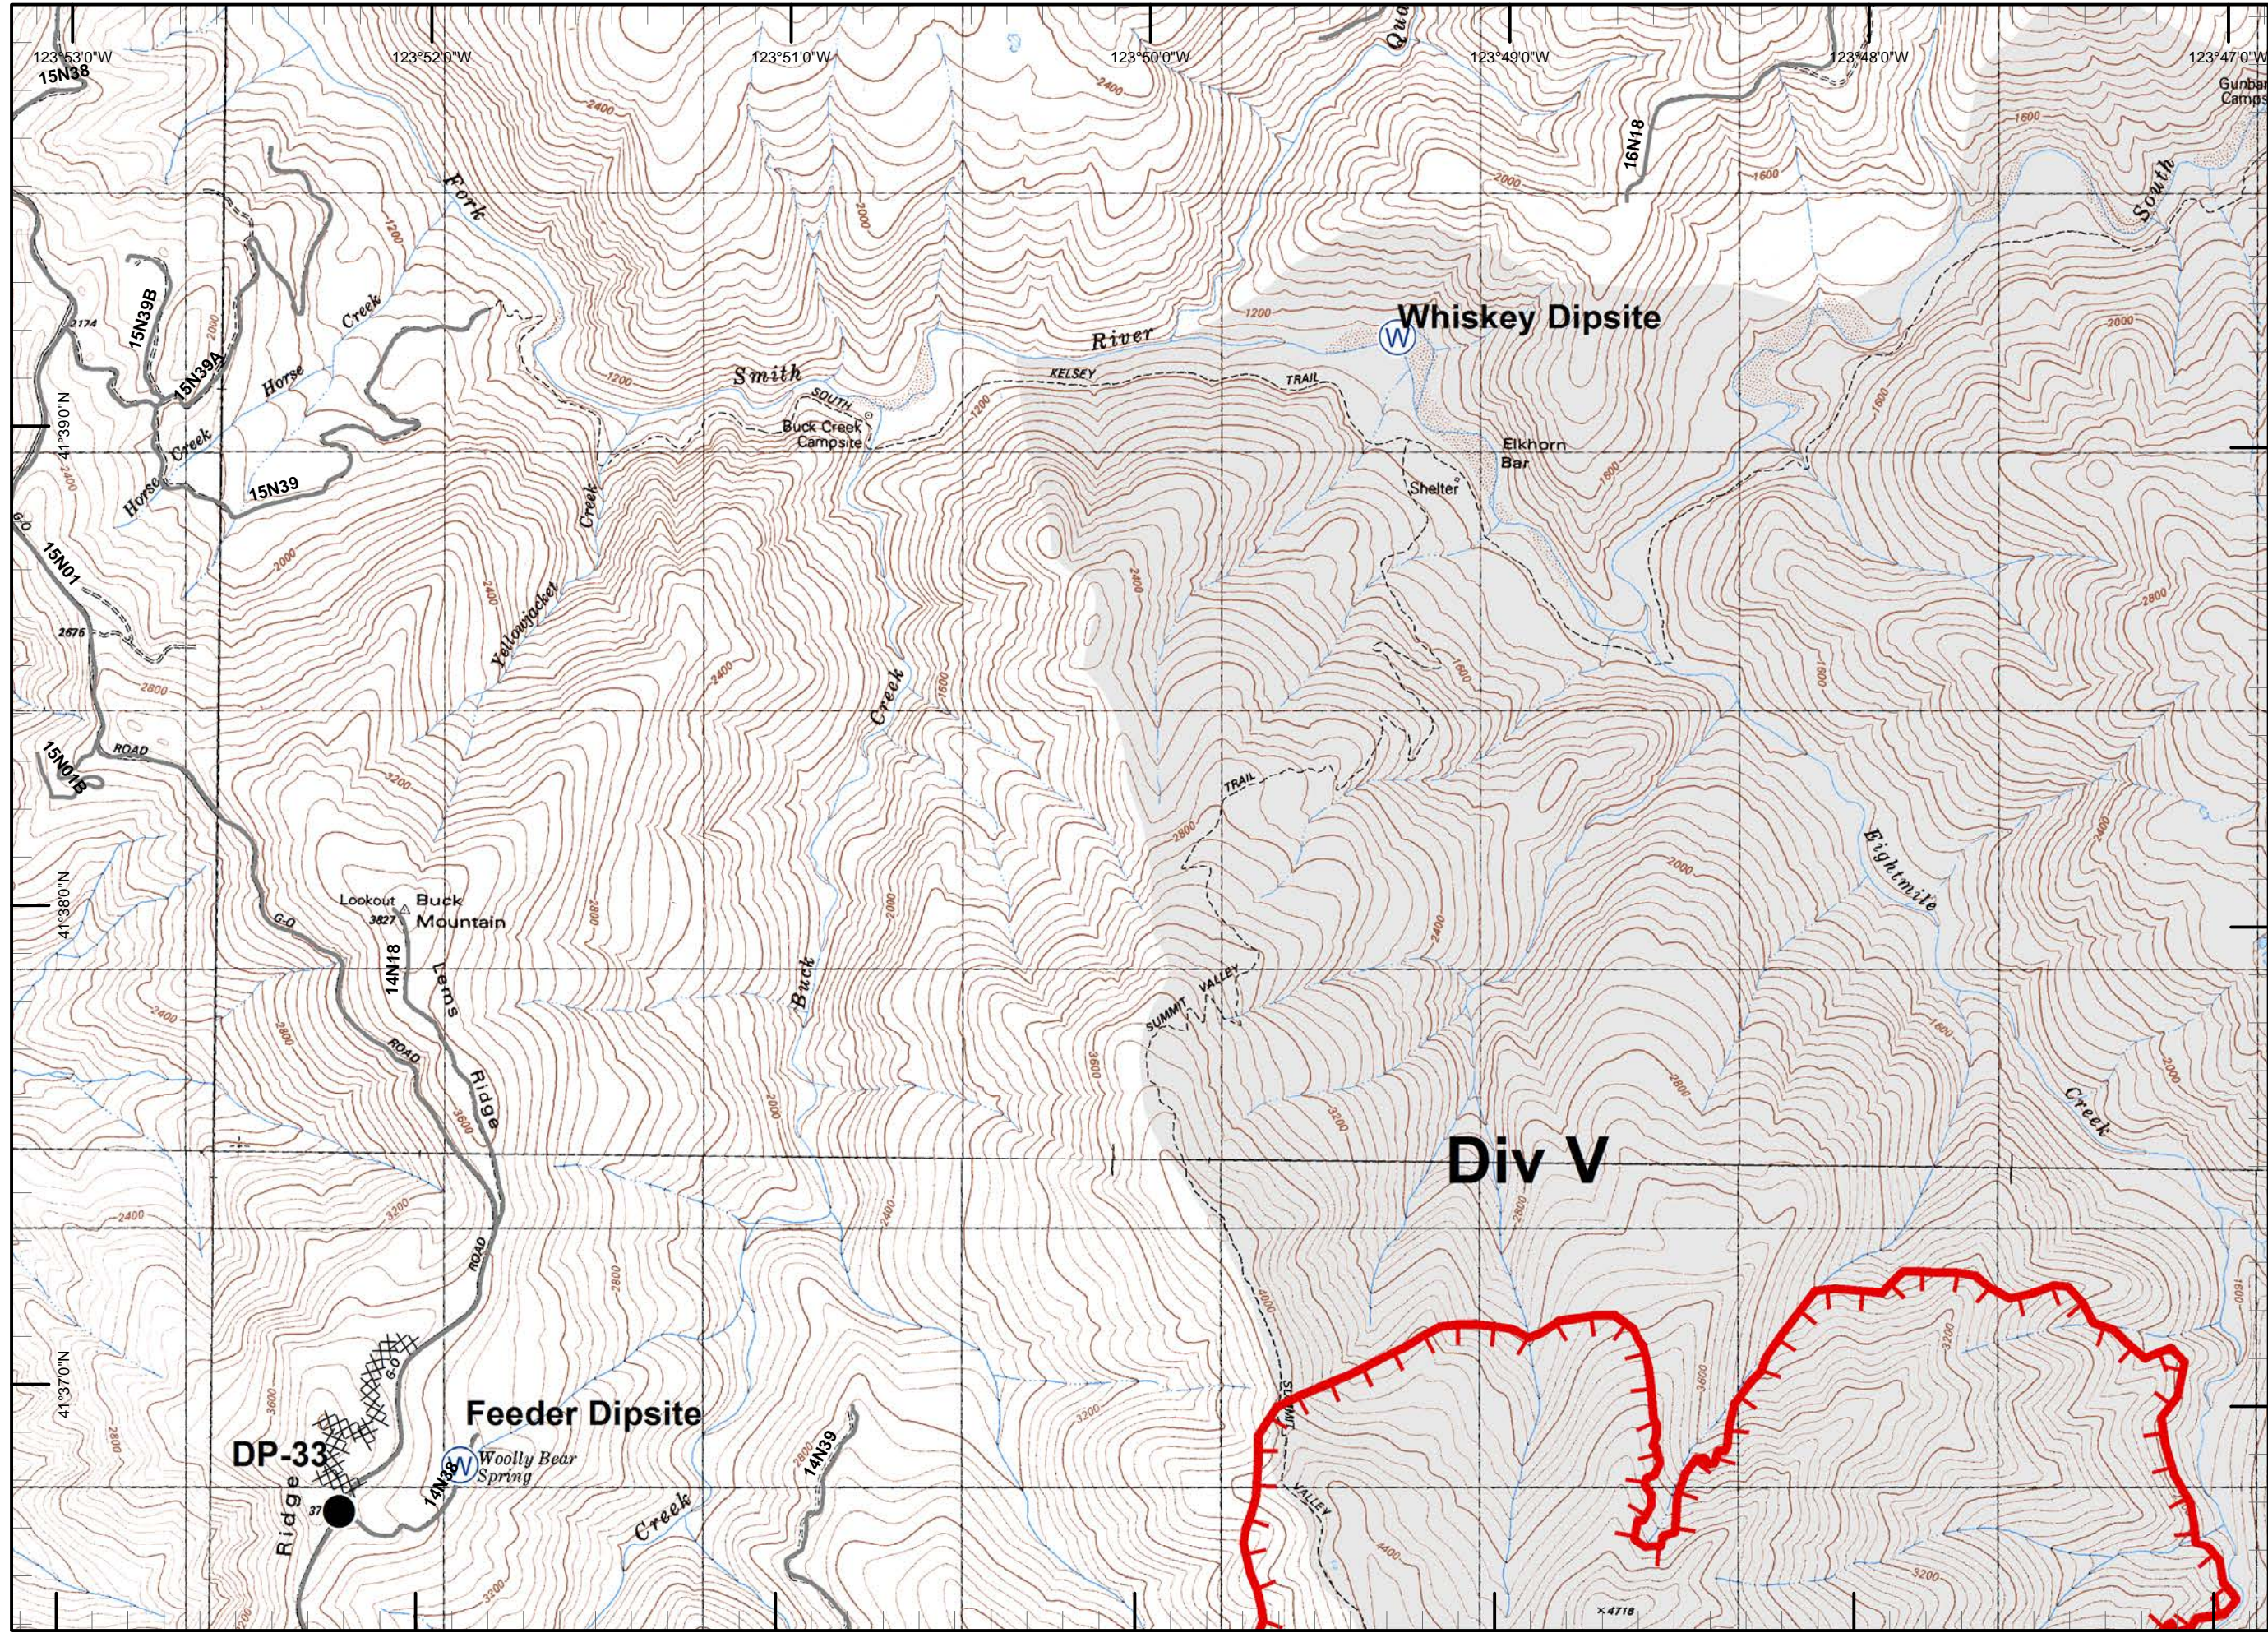

Legend

-)) Division
-]] Branch
- Drop Point
- ⊗ Fire Origin
- ♂ Spot Fire
- Helispot
- Ⓢ Staging Area
- Ⓜ Water Source
- Ⓜ Restricted Water Source
- WX RAWS
- Ⓟ Incident Base
- Ⓒ Camp
- Ⓜ Incident Command Post
- Ⓡ Repeater
- ⚠ Safety Zone
- Ⓜ Helibase
- ⊗ ● Proposed Dozer Line
- ┌─┐ Uncontrolled Fire Edge
- XXXXX Completed Dozer Line
- Completed Line
- H - H - Hand Line
- R - R - Road as Completed Line
- ▒ Siskiyou Wilderness
- ▬ Forest Boundary
- ▨ Bear Basin Butte Botanical Area