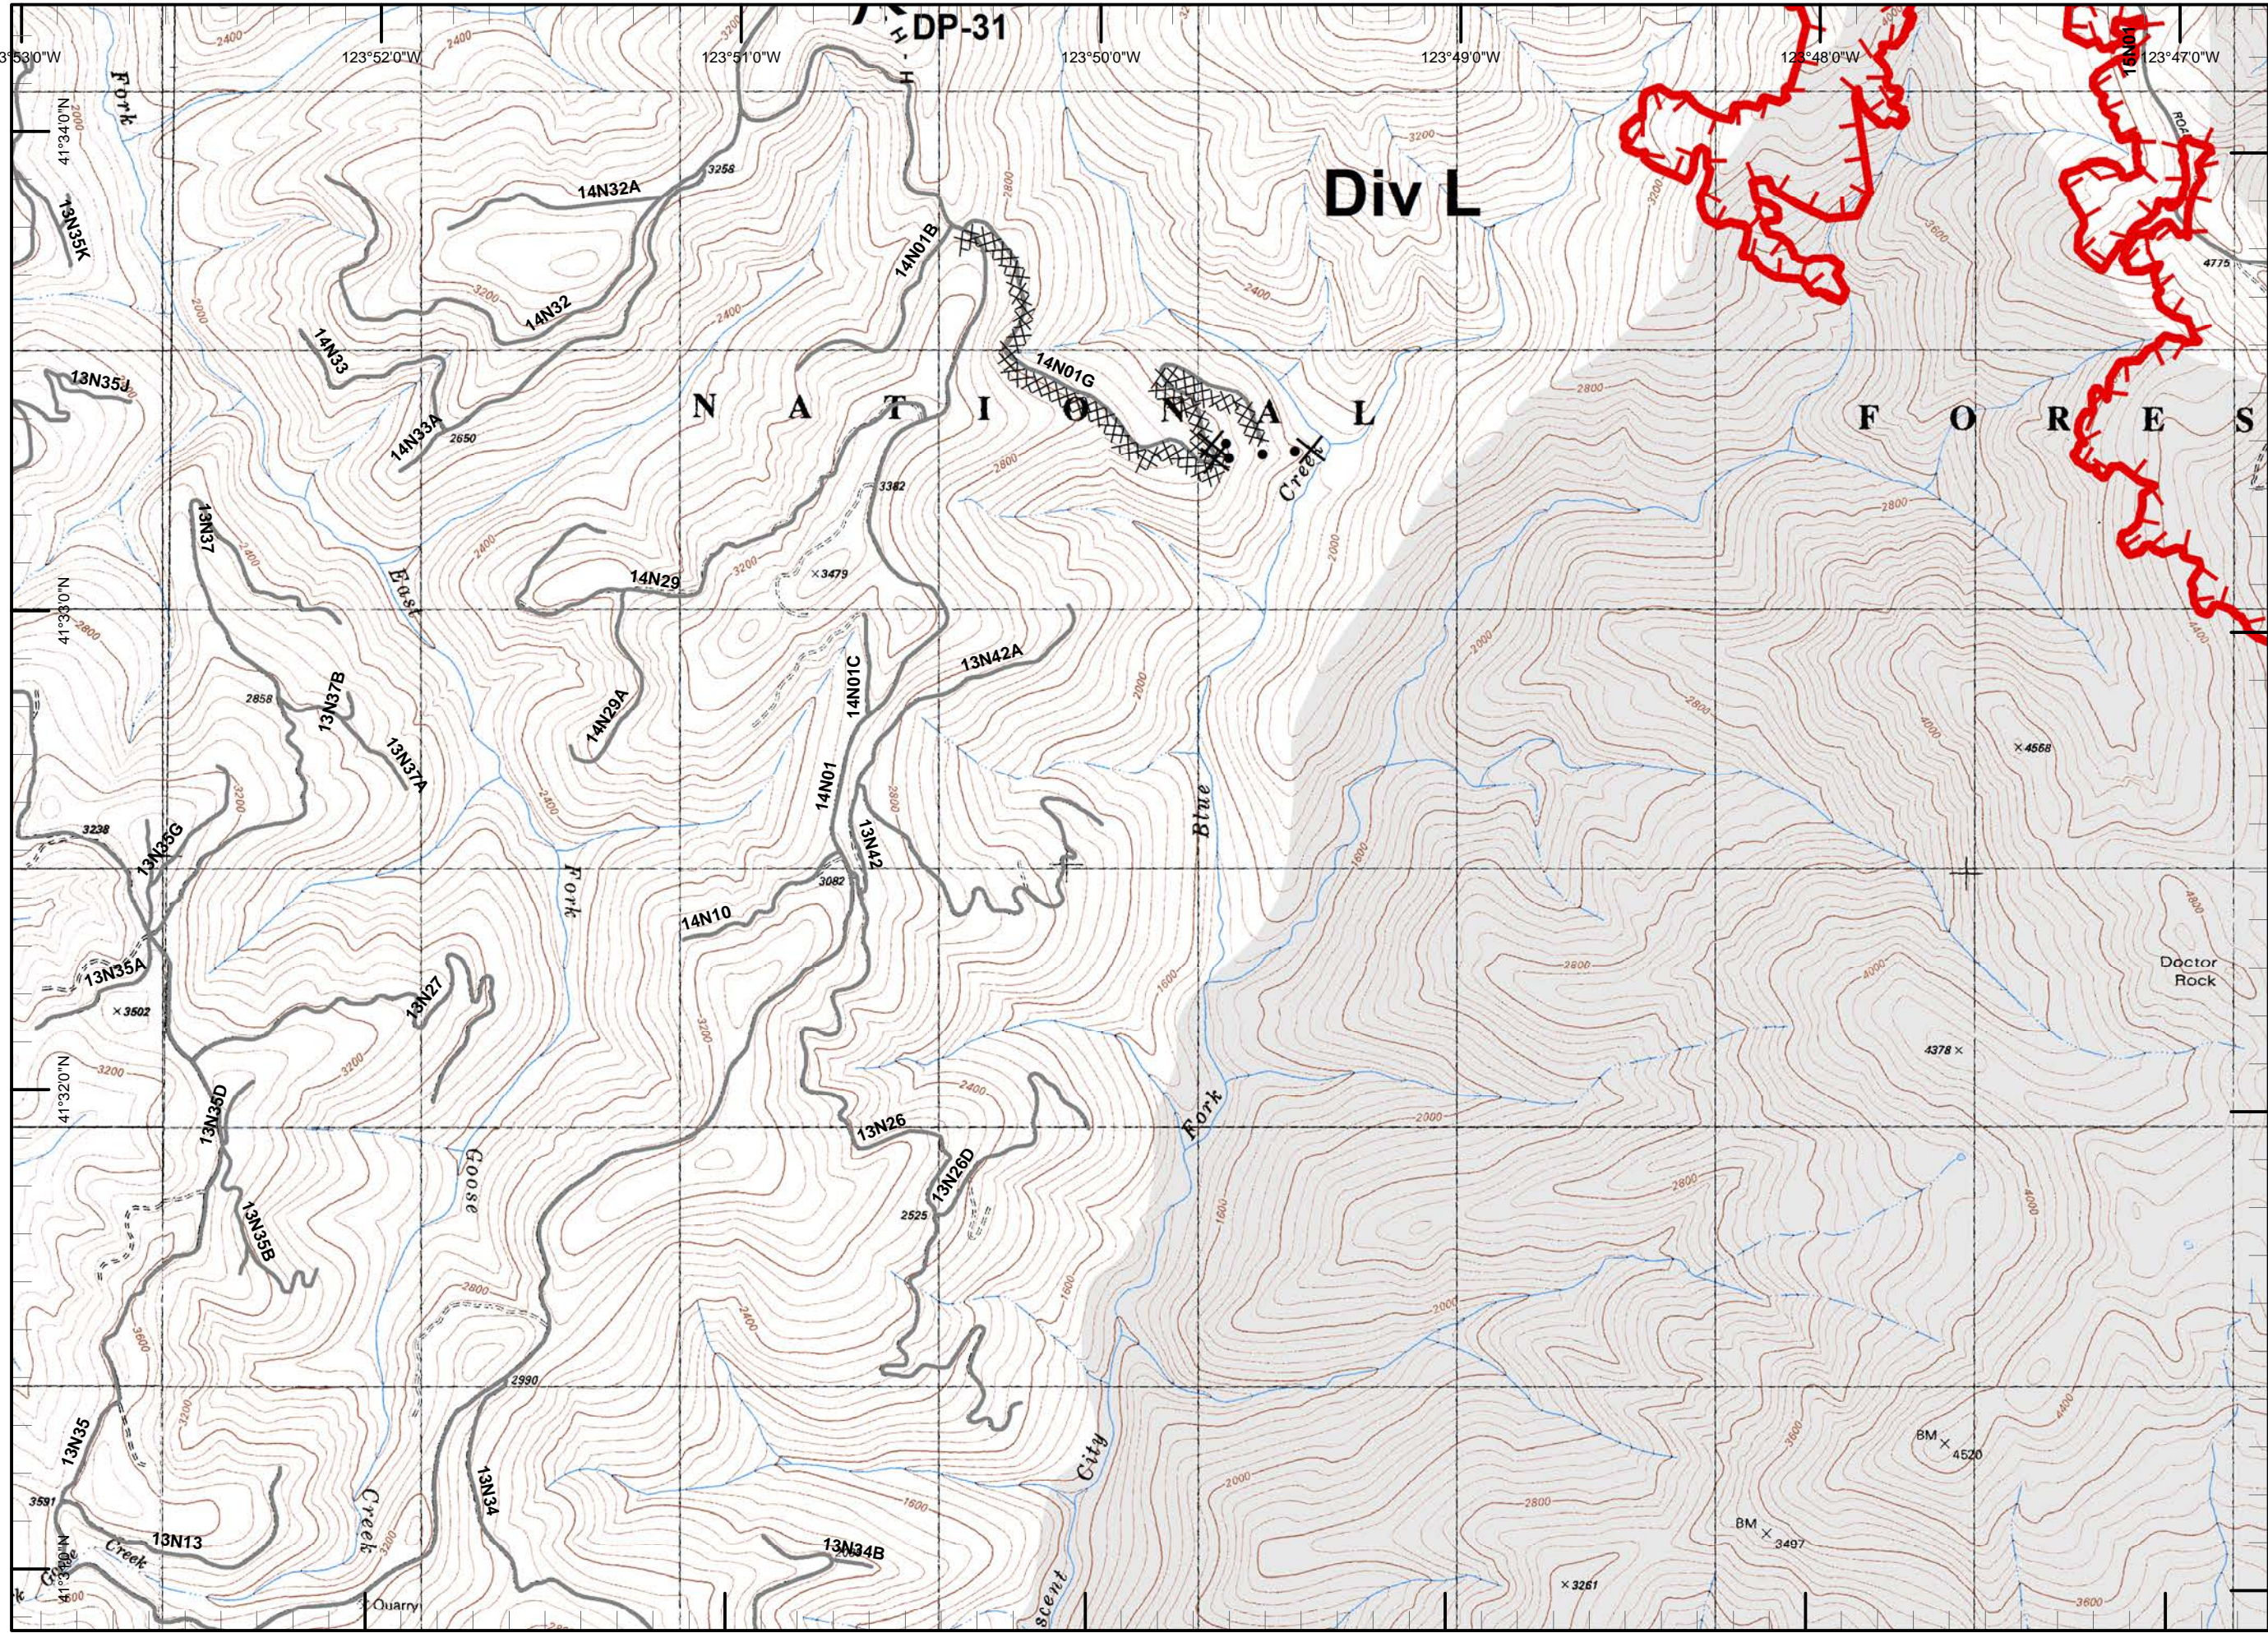

NM
 8/28/2015
 9:07:39 PM

Legend

- Division
- Branch
- Drop Point
- Fire Origin
- Spot Fire
- Helispot
- Staging Area
- Water Source
- Restricted Water Source
- RAWS
- Incident Base
- Camp
- Incident Command Post
- Repeater
- Safety Zone
- Helibase
- Proposed Dozer Line
- Uncontrolled Fire Edge
- Completed Dozer Line
- Completed Line
- H - H - Hand Line
- R - R - Road as Completed Line
- Siskiyou Wilderness
- Forest Boundary
- Bear Basin Butte Botanical Area

Legend

- Division
- Branch
- Drop Point
- Fire Origin
- Spot Fire
- Helispot
- Staging Area
- Water Source
- Restricted Water Source
- RAWS
- Incident Base
- Camp
- Incident Command Post
- Repeater
- Safety Zone
- Helibase
- Proposed Dozer Line
- Uncontrolled Fire Edge
- Completed Dozer Line
- Completed Line
- Hand Line
- Road as Completed Line
- Siskiyou Wilderness
- Forest Boundary
- Bear Basin Butte Botanical Area