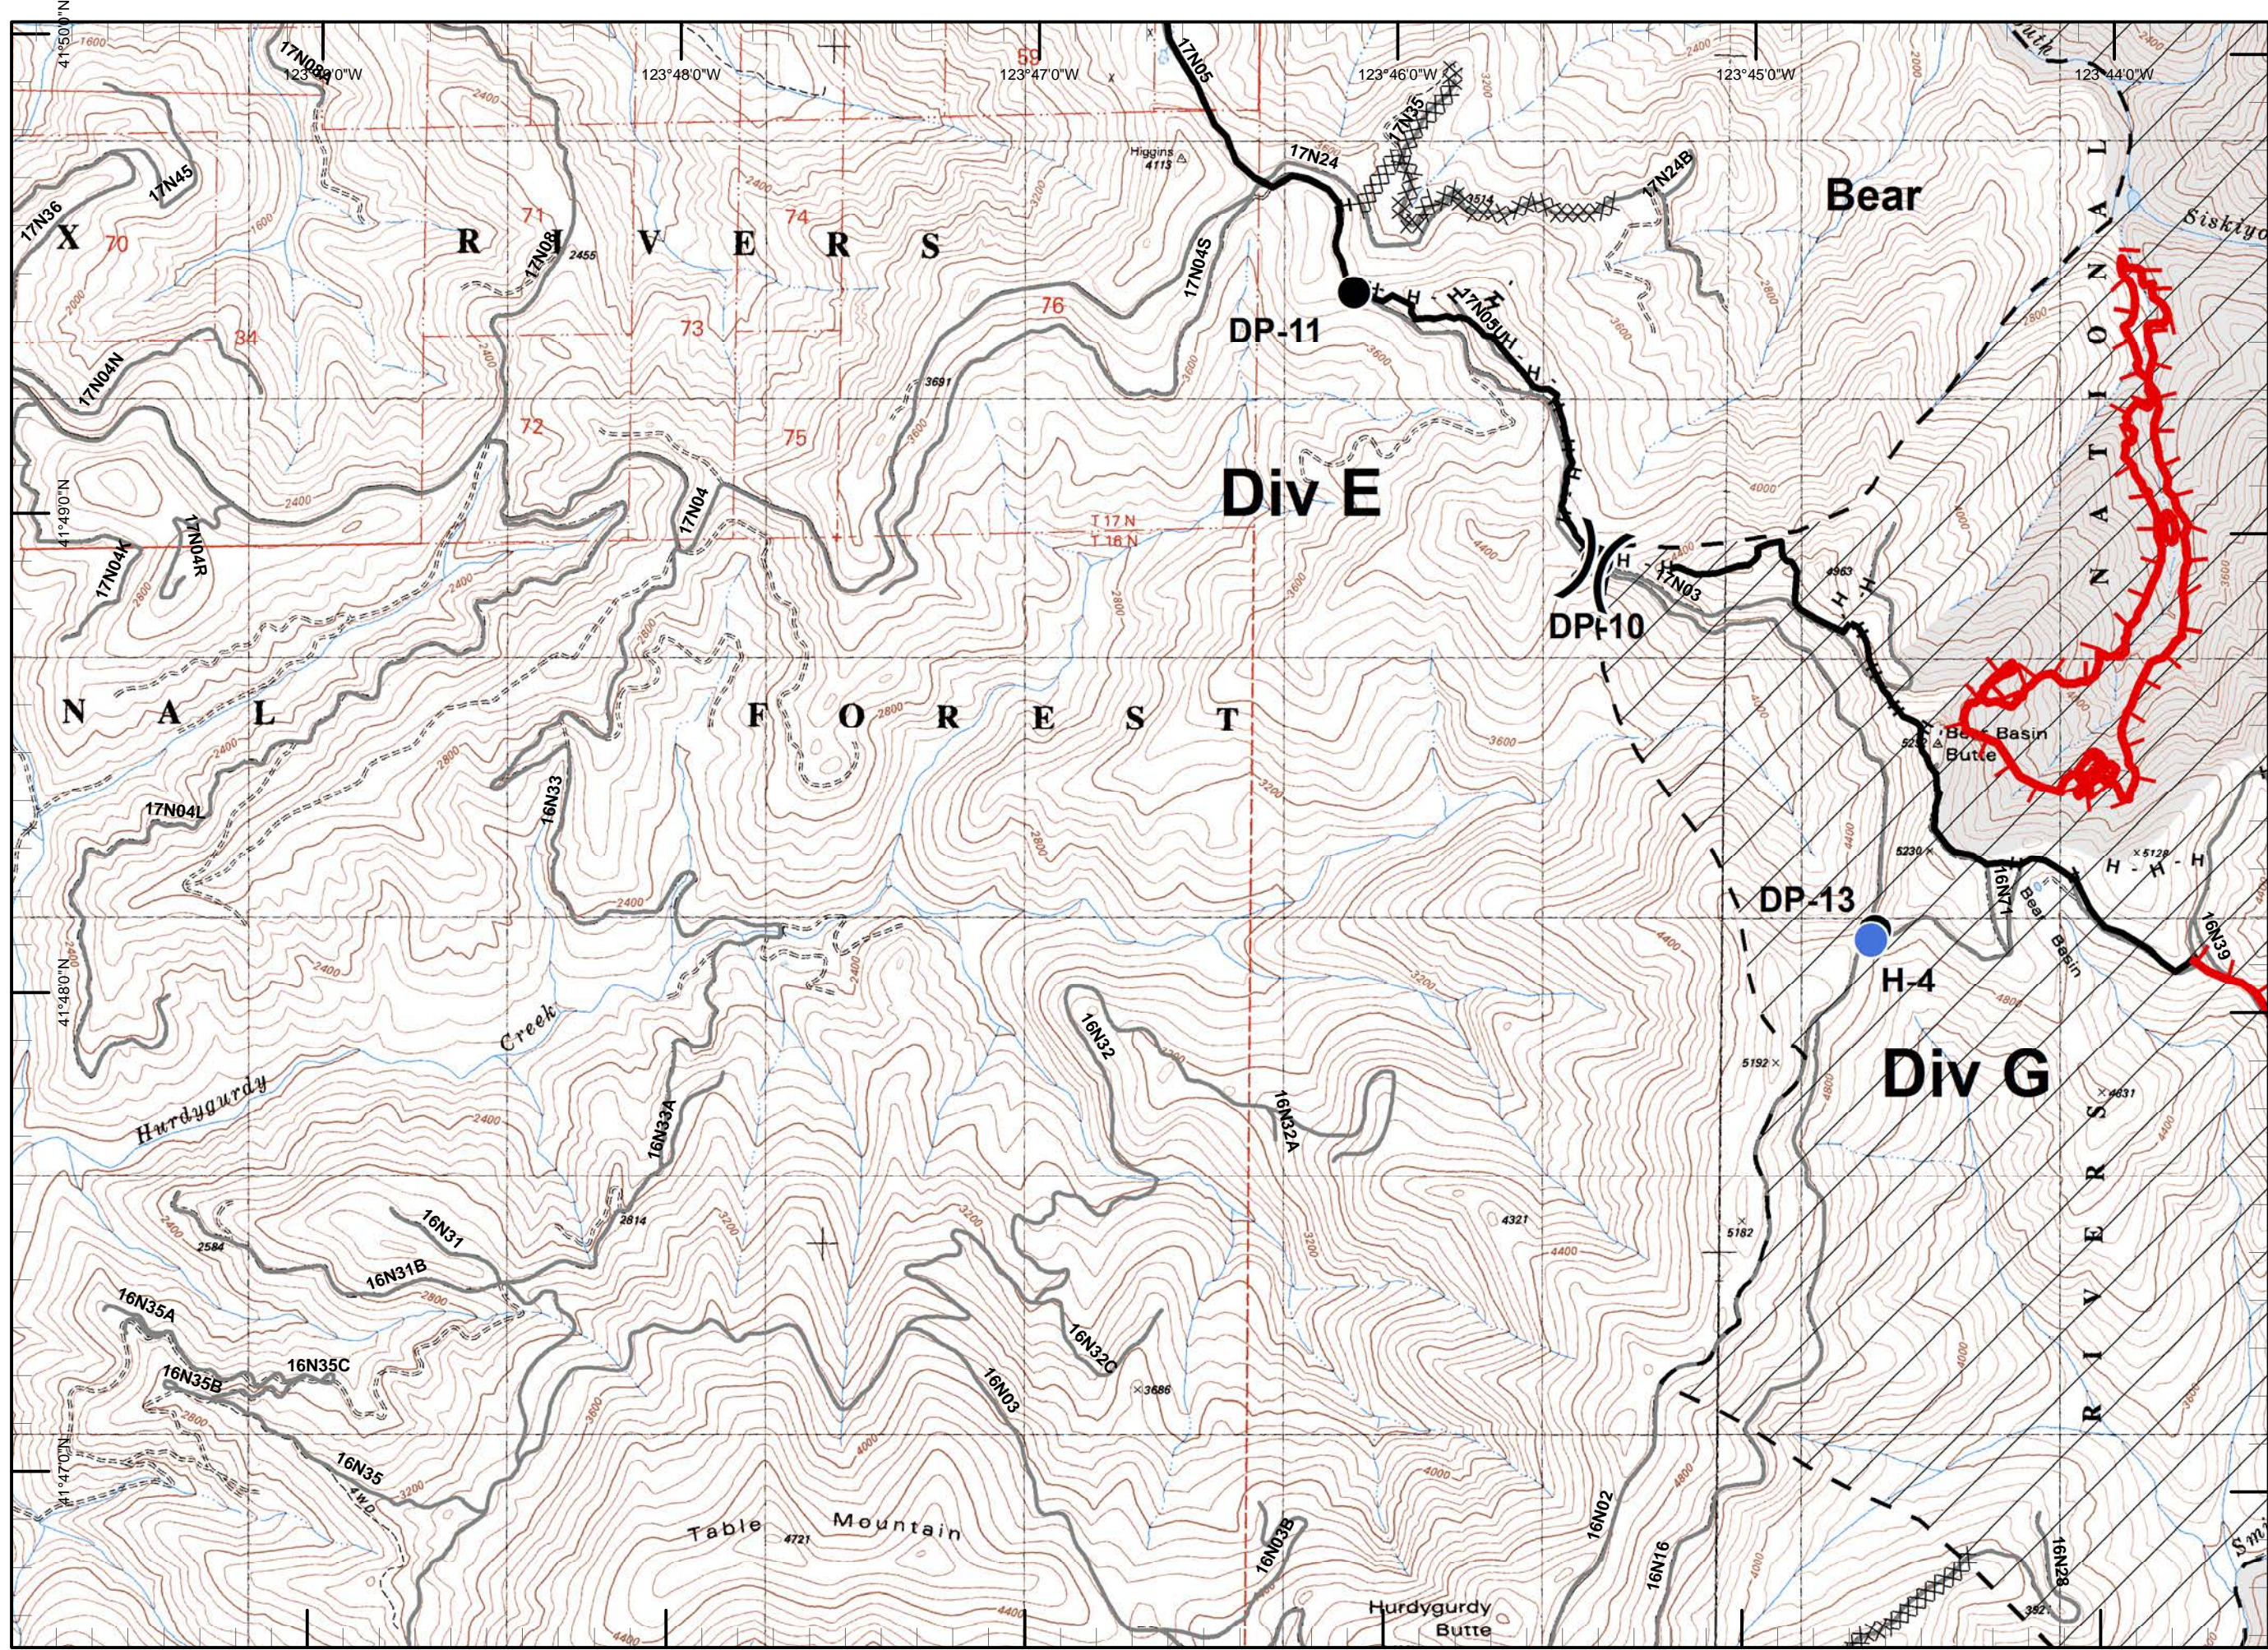

- Legend**
-)) Division
 -]] Branch
 - Drop Point
 - ⊗ Fire Origin
 - ♂ Spot Fire
 - Helispot
 - Ⓢ Staging Area
 - Ⓜ Water Source
 - Ⓜ Restricted Water Source
 - WX RAWS
 - Ⓟ Incident Base
 - Ⓢ Camp
 - Ⓢ Incident Command Post
 - Ⓢ Repeater
 - ⚠ Safety Zone
 - Ⓜ Helibase
 - ⊗ Proposed Dozer Line
 - Uncontrolled Fire Edge
 - ⊗ Completed Dozer Line
 - Completed Line
 - H - H - Hand Line
 - R - R - Road as Completed Line
 - Siskiyou Wilderness
 - ▬ Forest Boundary
 - ▨ Bear Basin Butte Botanical Area

Legend

-)) Division
- [[Branch
- Drop Point
- ⊗ Fire Origin
- ♂ Spot Fire
- Helispot
- Ⓢ Staging Area
- Ⓦ Water Source
- Ⓦ Restricted Water Source
- WX RAWS
- Ⓟ Incident Base
- Ⓒ Camp
- Ⓜ Incident Command Post
- Ⓡ Repeater
- ⚠ Safety Zone
- Ⓜ Helibase
- ⊗ Proposed Dozer Line
- Uncontrolled Fire Edge
- XXXXX Completed Dozer Line
- Completed Line
- H - H - Hand Line
- R - R - Road as Completed Line
- Siskiyou Wilderness
- Forest Boundary
- /// Bear Basin Butte Botanical Area

- Legend**
-)) Division
 - [[Branch
 - Drop Point
 - ⊗ Fire Origin
 - ♂ Spot Fire
 - Helispot
 - Ⓢ Staging Area
 - Ⓜ Water Source
 - Ⓜ Restricted Water Source
 - WX RAWS
 - Ⓟ Incident Base
 - Ⓢ Camp
 - Ⓜ Incident Command Post
 - Ⓟ Repeater
 - ⚠ Safety Zone
 - Ⓜ Helibase
 - ⊗ ● Proposed Dozer Line
 - ┌┐┐┐ Uncontrolled Fire Edge
 - XXXXXXXX Completed Dozer Line
 - Completed Line
 - H - H - Hand Line
 - R - R - Road as Completed Line
 - ▒ Siskiyou Wilderness
 - ▒ Forest Boundary
 - ▒ Bear Basin Butte Botanical Area

- Legend**
- Division
 - Branch
 - Drop Point
 - Fire Origin
 - Spot Fire
 - Helispot
 - Staging Area
 - Water Source
 - Restricted Water Source
 - RAWs
 - Incident Base
 - Camp
 - Incident Command Post
 - Repeater
 - Safety Zone
 - Helibase
 - Proposed Dozer Line
 - Uncontrolled Fire Edge
 - Completed Dozer Line
 - Completed Line
 - H - H - Hand Line
 - R - R - Road as Completed Line
 - Siskiyou Wilderness
 - Forest Boundary
 - Bear Basin Butte Botanical Area