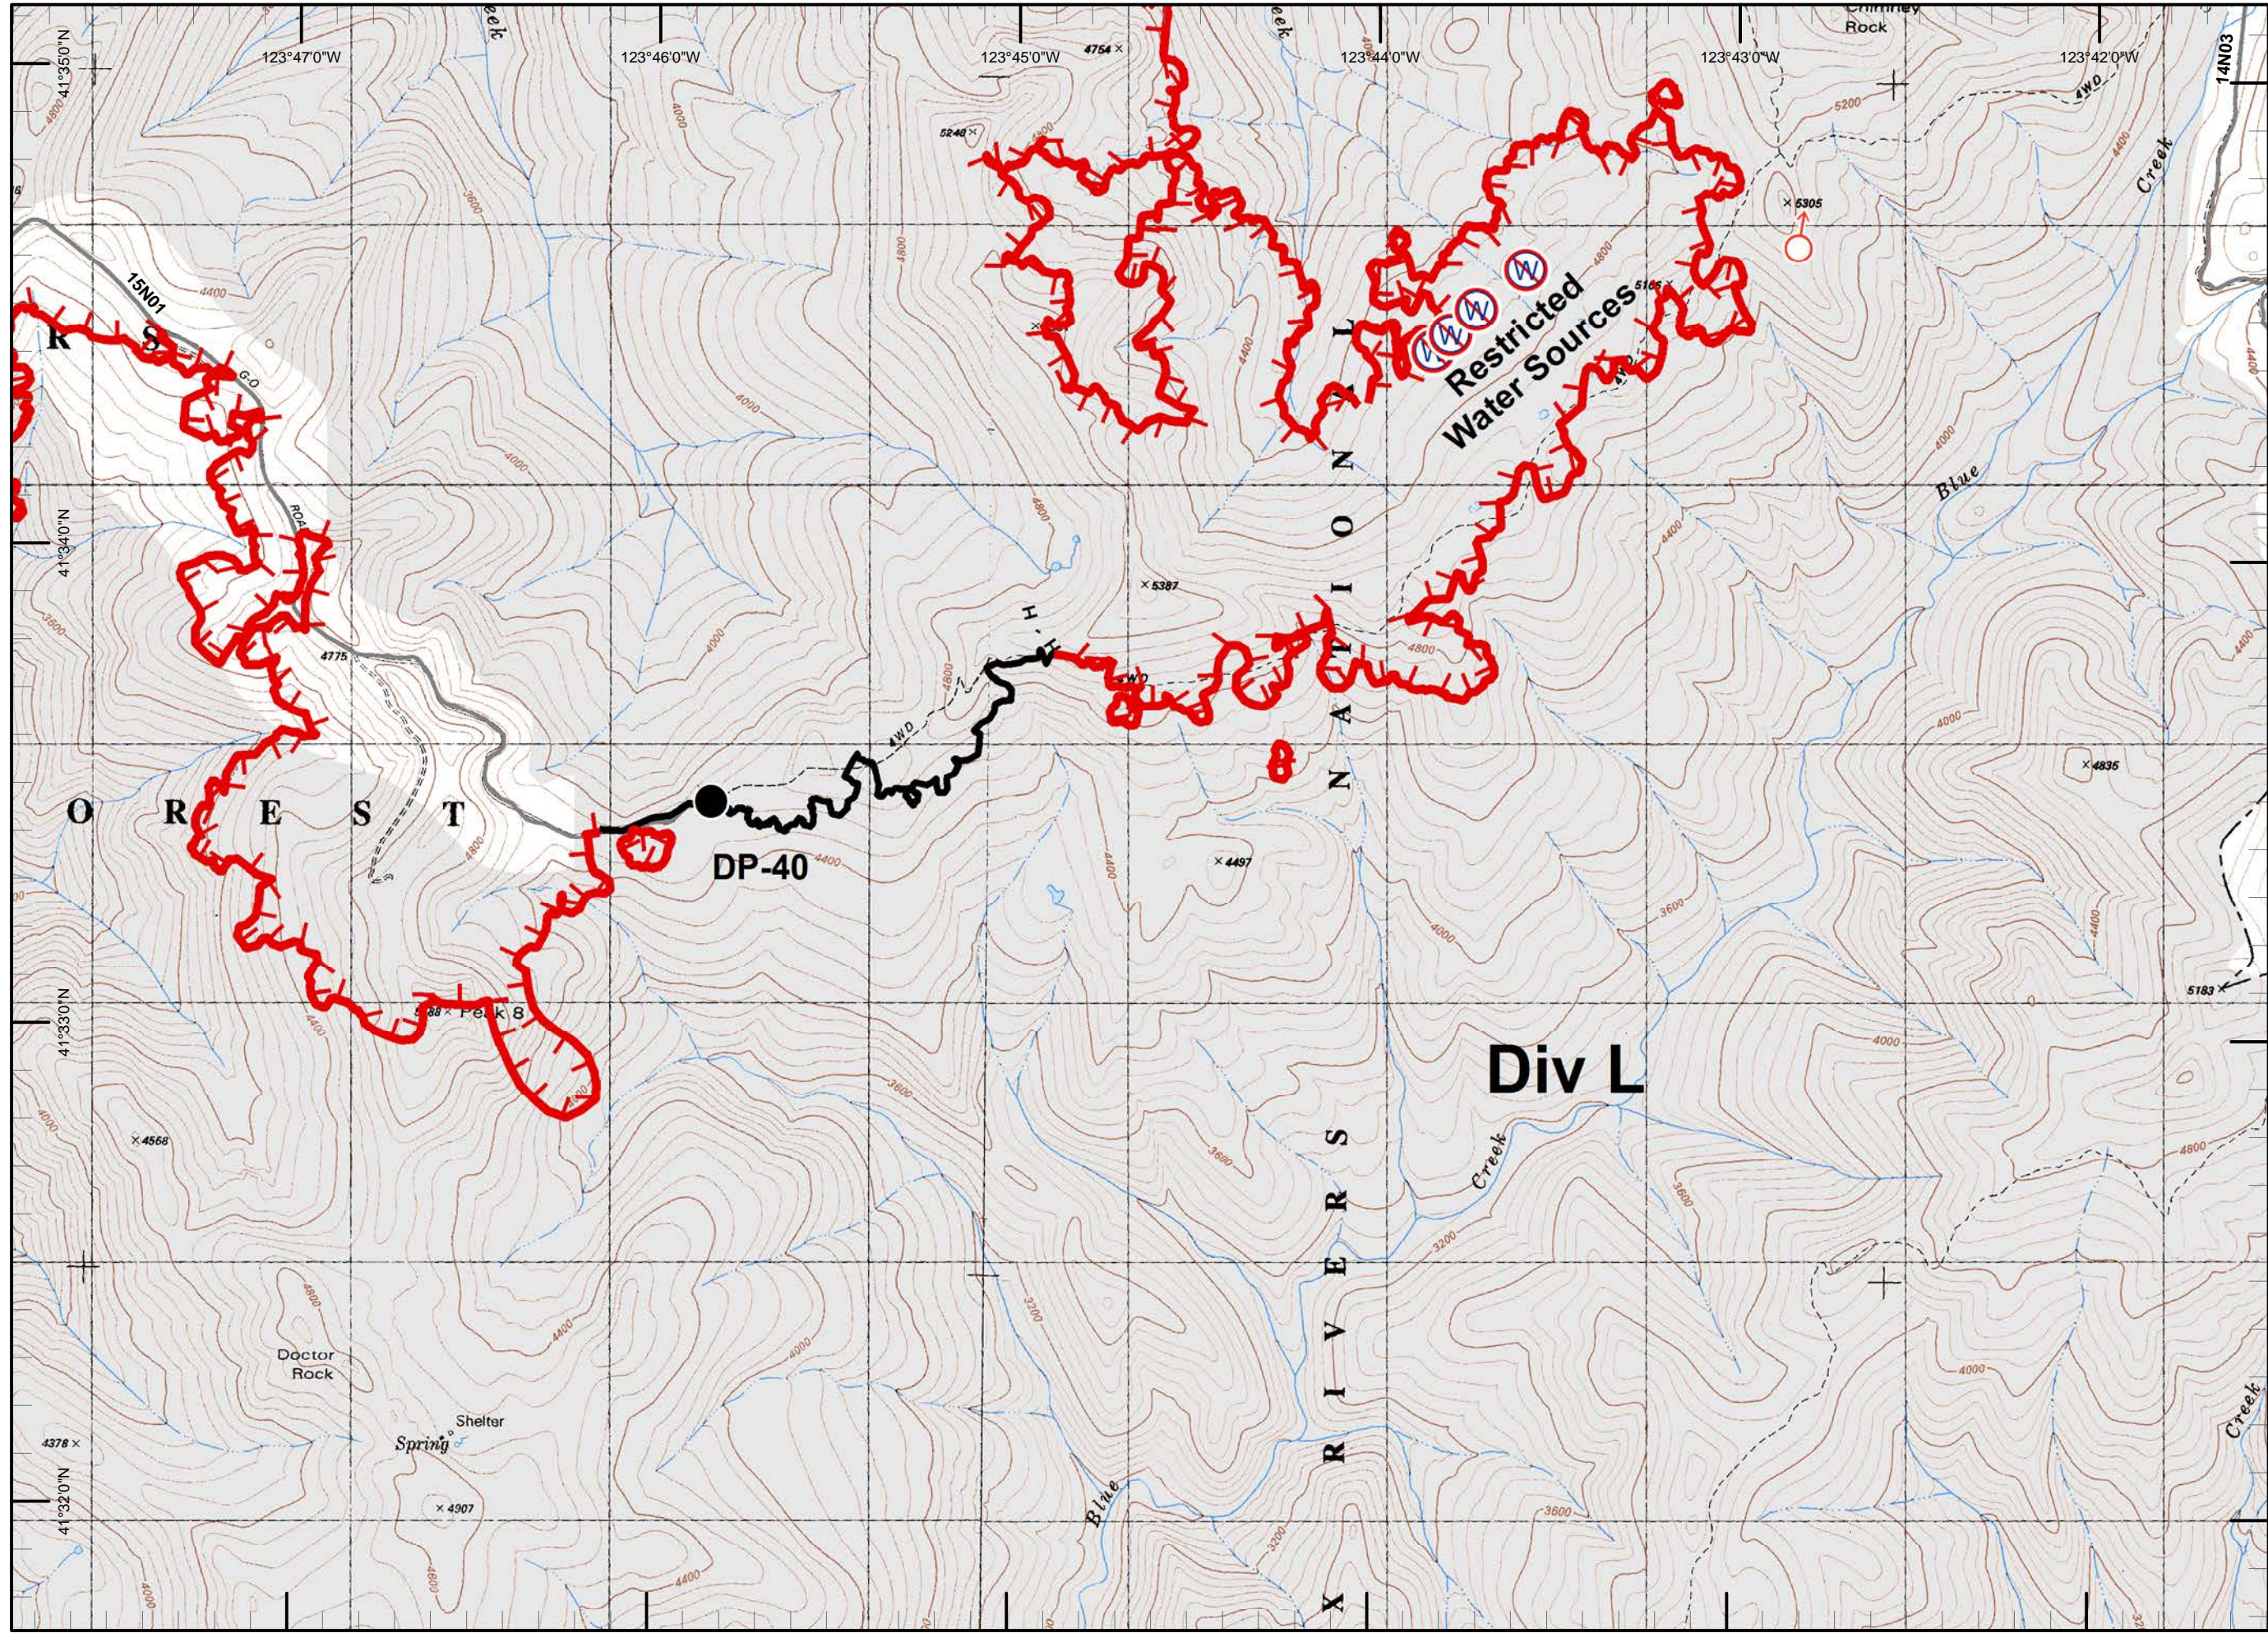

Legend

-)) Division
-]] Branch
- Drop Point
- ⊗ Fire Origin
- ♂ Spot Fire
- Helispot
- Ⓢ Staging Area
- Ⓜ Water Source
- Ⓜ Restricted Water Source
- WX RAWS
- Ⓟ Incident Base
- Ⓒ Camp
- Ⓜ Incident Command Post
- Ⓡ Repeater
- ⚠ Safety Zone
- Ⓜ Helibase
- ⊗ ● Proposed Dozer Line
- ┌─┐ Uncontrolled Fire Edge
- XXXXX Completed Dozer Line
- Completed Line
- H - H - Hand Line
- R - R - Road as Completed Line
- ▒ Siskiyou Wilderness
- ▬ Forest Boundary
- ▨ Bear Basin Butte Botanical Area

Legend

-)) Division
- [[Branch
- Drop Point
- ⊗ Fire Origin
- ♂ Spot Fire
- Helispot
- Ⓢ Staging Area
- Ⓜ Water Source
- Ⓜ Restricted Water Source
- WX RAWS
- Ⓟ Incident Base
- Ⓢ Camp
- ▣ Incident Command Post
- Ⓡ Repeater
- ⚠ Safety Zone
- Ⓜ Helibase
- ⊗ ● Proposed Dozer Line
- ┌┐ Uncontrolled Fire Edge
- XXXXX Completed Dozer Line
- Completed Line
- H - H - Hand Line
- R - R - Road as Completed Line
- ▭ Siskiyou Wilderness
- ▬ Forest Boundary
- ▨ Bear Basin Butte Botanical Area

NM
 8/28/2015
 9:07:39 PM

Legend

- Division
- Branch
- Drop Point
- Fire Origin
- Spot Fire
- Helispot
- Staging Area
- Water Source
- Restricted Water Source
- RAWS
- Incident Base
- Camp
- Incident Command Post
- Repeater
- Safety Zone
- Helibase
- Proposed Dozer Line
- Uncontrolled Fire Edge
- Completed Dozer Line
- Completed Line
- H - H - Hand Line
- R - R - Road as Completed Line
- Siskiyou Wilderness
- Forest Boundary
- Bear Basin Butte Botanical Area

Legend

- Division
- Branch
- Drop Point
- Fire Origin
- Spot Fire
- Helispot
- Staging Area
- Water Source
- Restricted Water Source
- RAWS
- Incident Base
- Camp
- Incident Command Post
- Repeater
- Safety Zone
- Helibase
- Proposed Dozer Line
- Uncontrolled Fire Edge
- Completed Dozer Line
- Completed Line
- Hand Line
- Road as Completed Line
- Siskiyou Wilderness
- Forest Boundary
- Bear Basin Butte Botanical Area