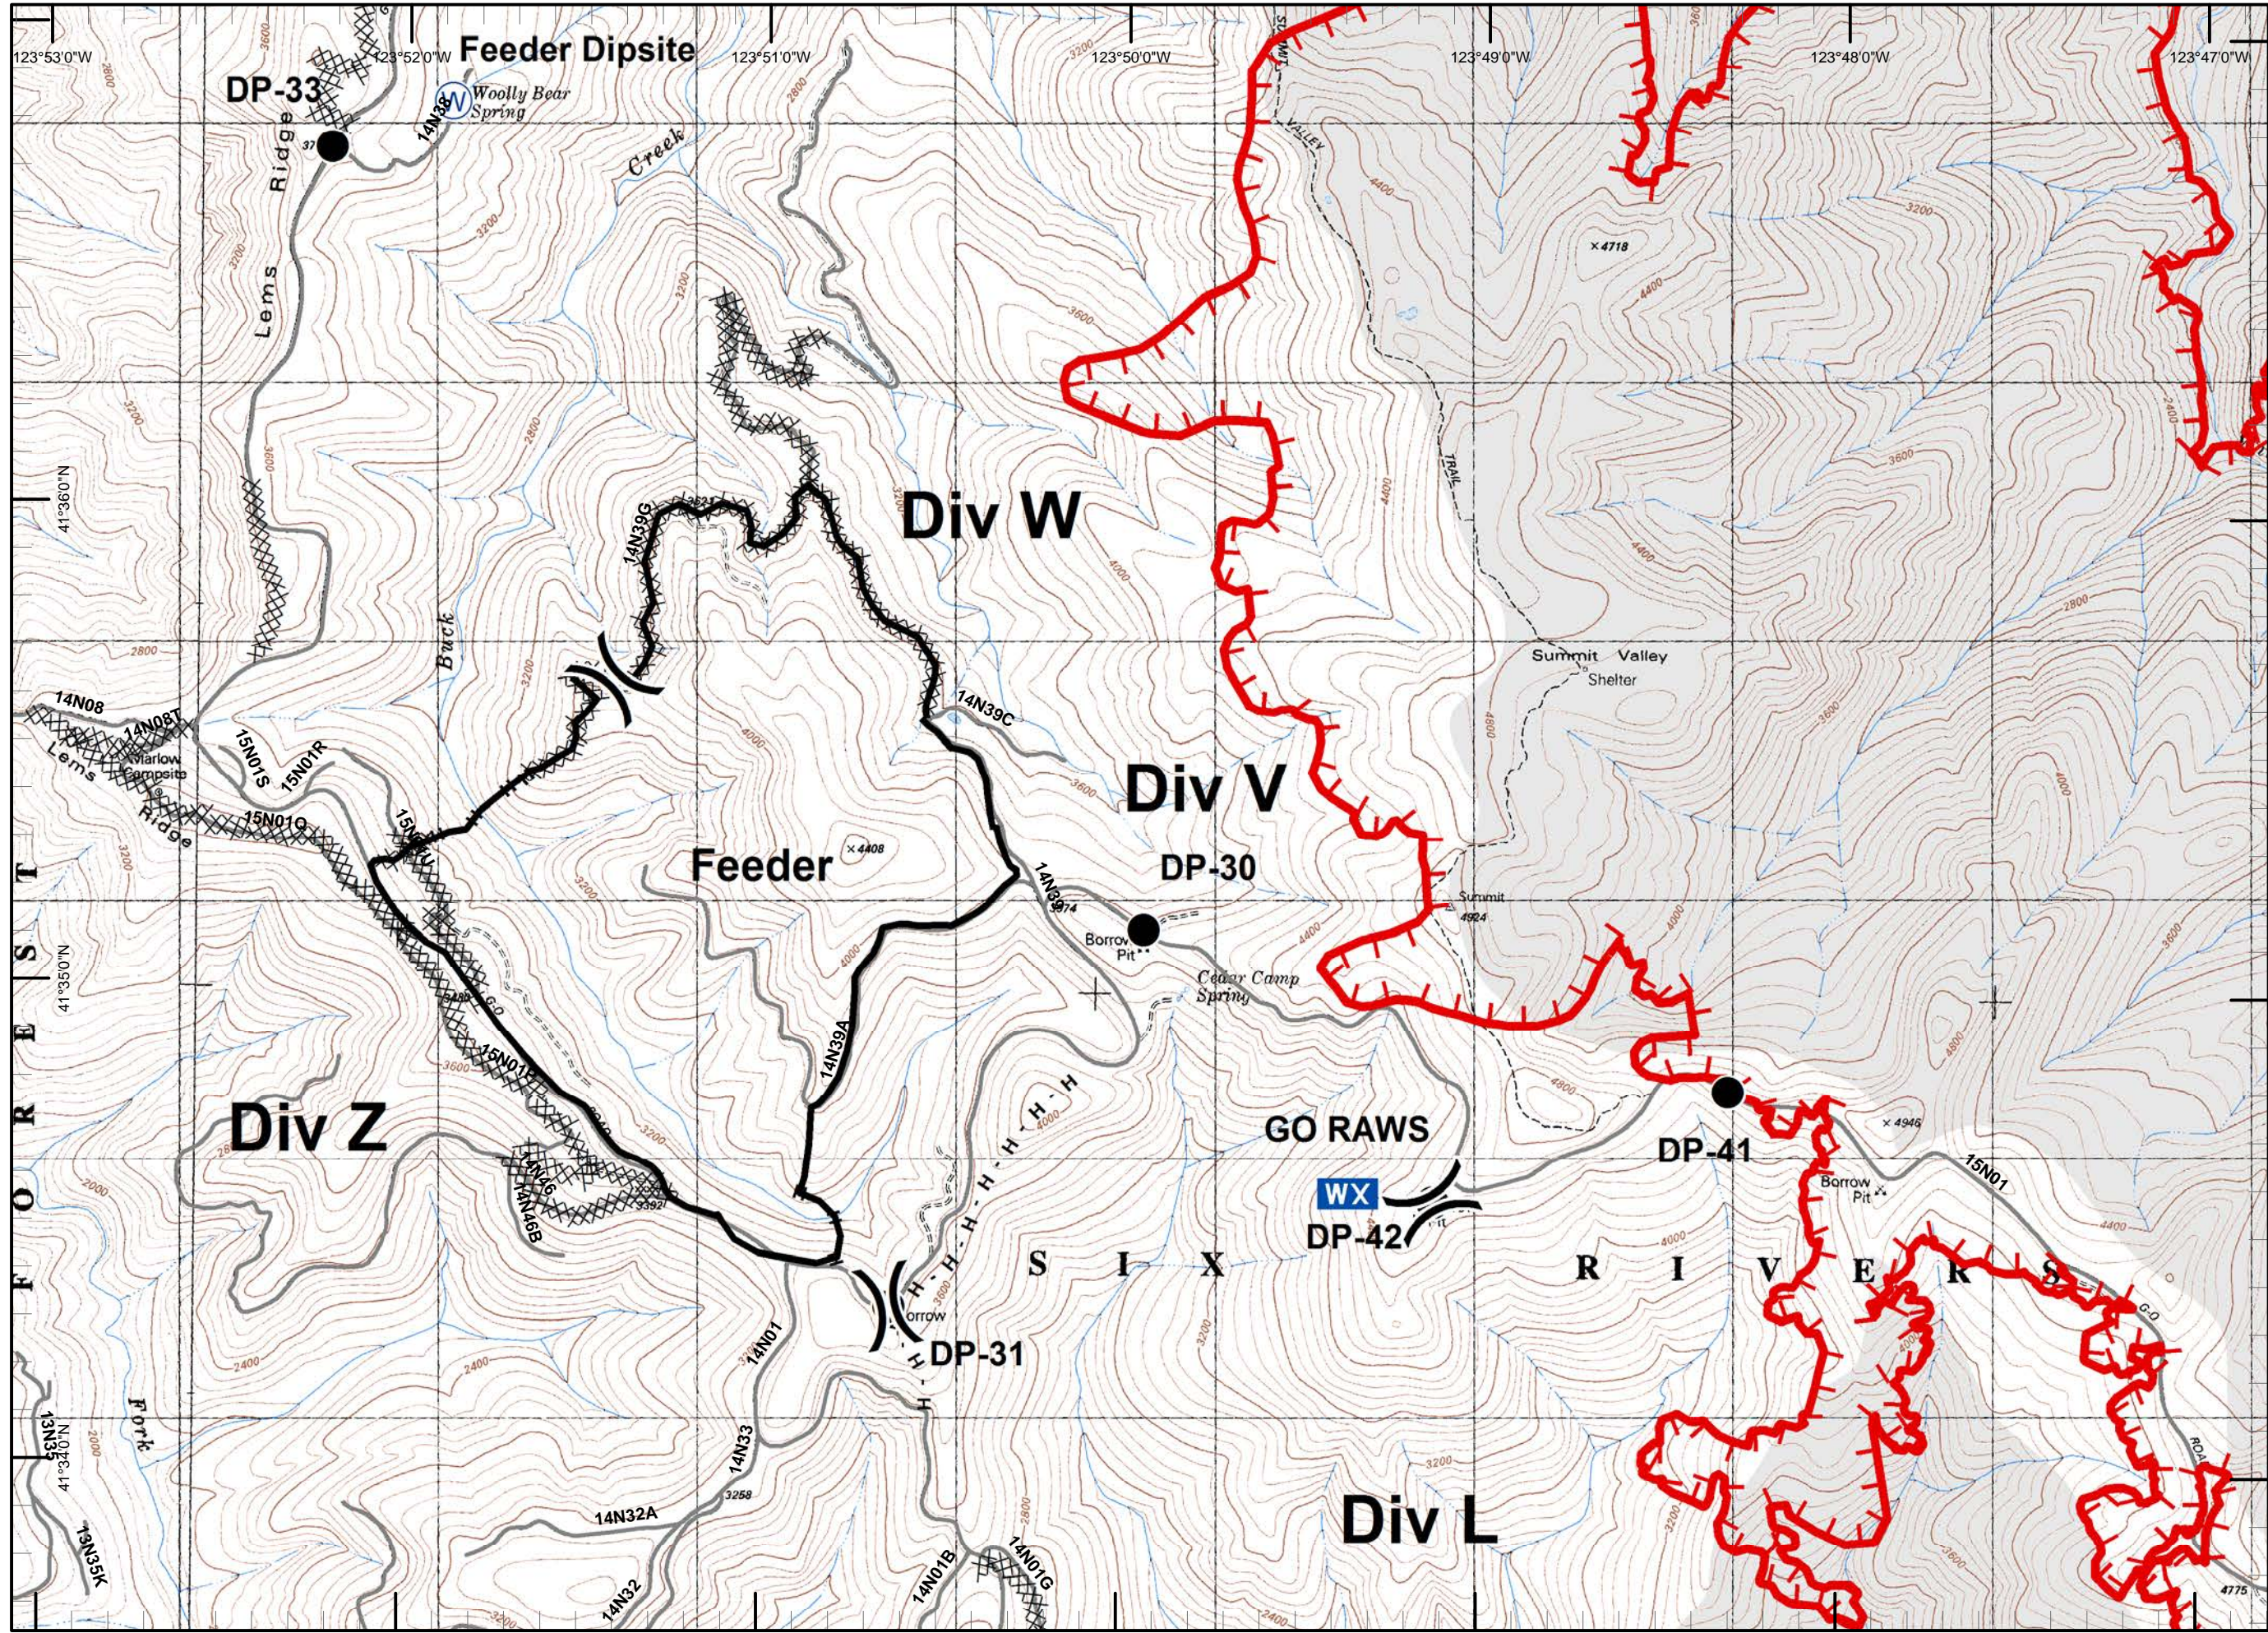

NM
 8/28/2015
 9:07:39 PM

Legend

- Division
- Branch
- Drop Point
- Fire Origin
- Spot Fire
- Helispot
- Staging Area
- Water Source
- Restricted Water Source
- RAWS
- Incident Base
- Camp
- Incident Command Post
- Repeater
- Safety Zone
- Helibase
- Proposed Dozer Line
- Uncontrolled Fire Edge
- Completed Dozer Line
- Completed Line
- H - H - Hand Line
- R - R - Road as Completed Line
- Siskiyou Wilderness
- Forest Boundary
- Bear Basin Butte Botanical Area

Legend

- Division
- Branch
- Drop Point
- Fire Origin
- Spot Fire
- Helispot
- Staging Area
- Water Source
- Restricted Water Source
- RAWS
- Incident Base
- Camp
- Incident Command Post
- Repeater
- Safety Zone
- Helibase
- Proposed Dozer Line
- Uncontrolled Fire Edge
- Completed Dozer Line
- Completed Line
- Hand Line
- Road as Completed Line
- Siskiyou Wilderness
- Forest Boundary
- Bear Basin Butte Botanical Area