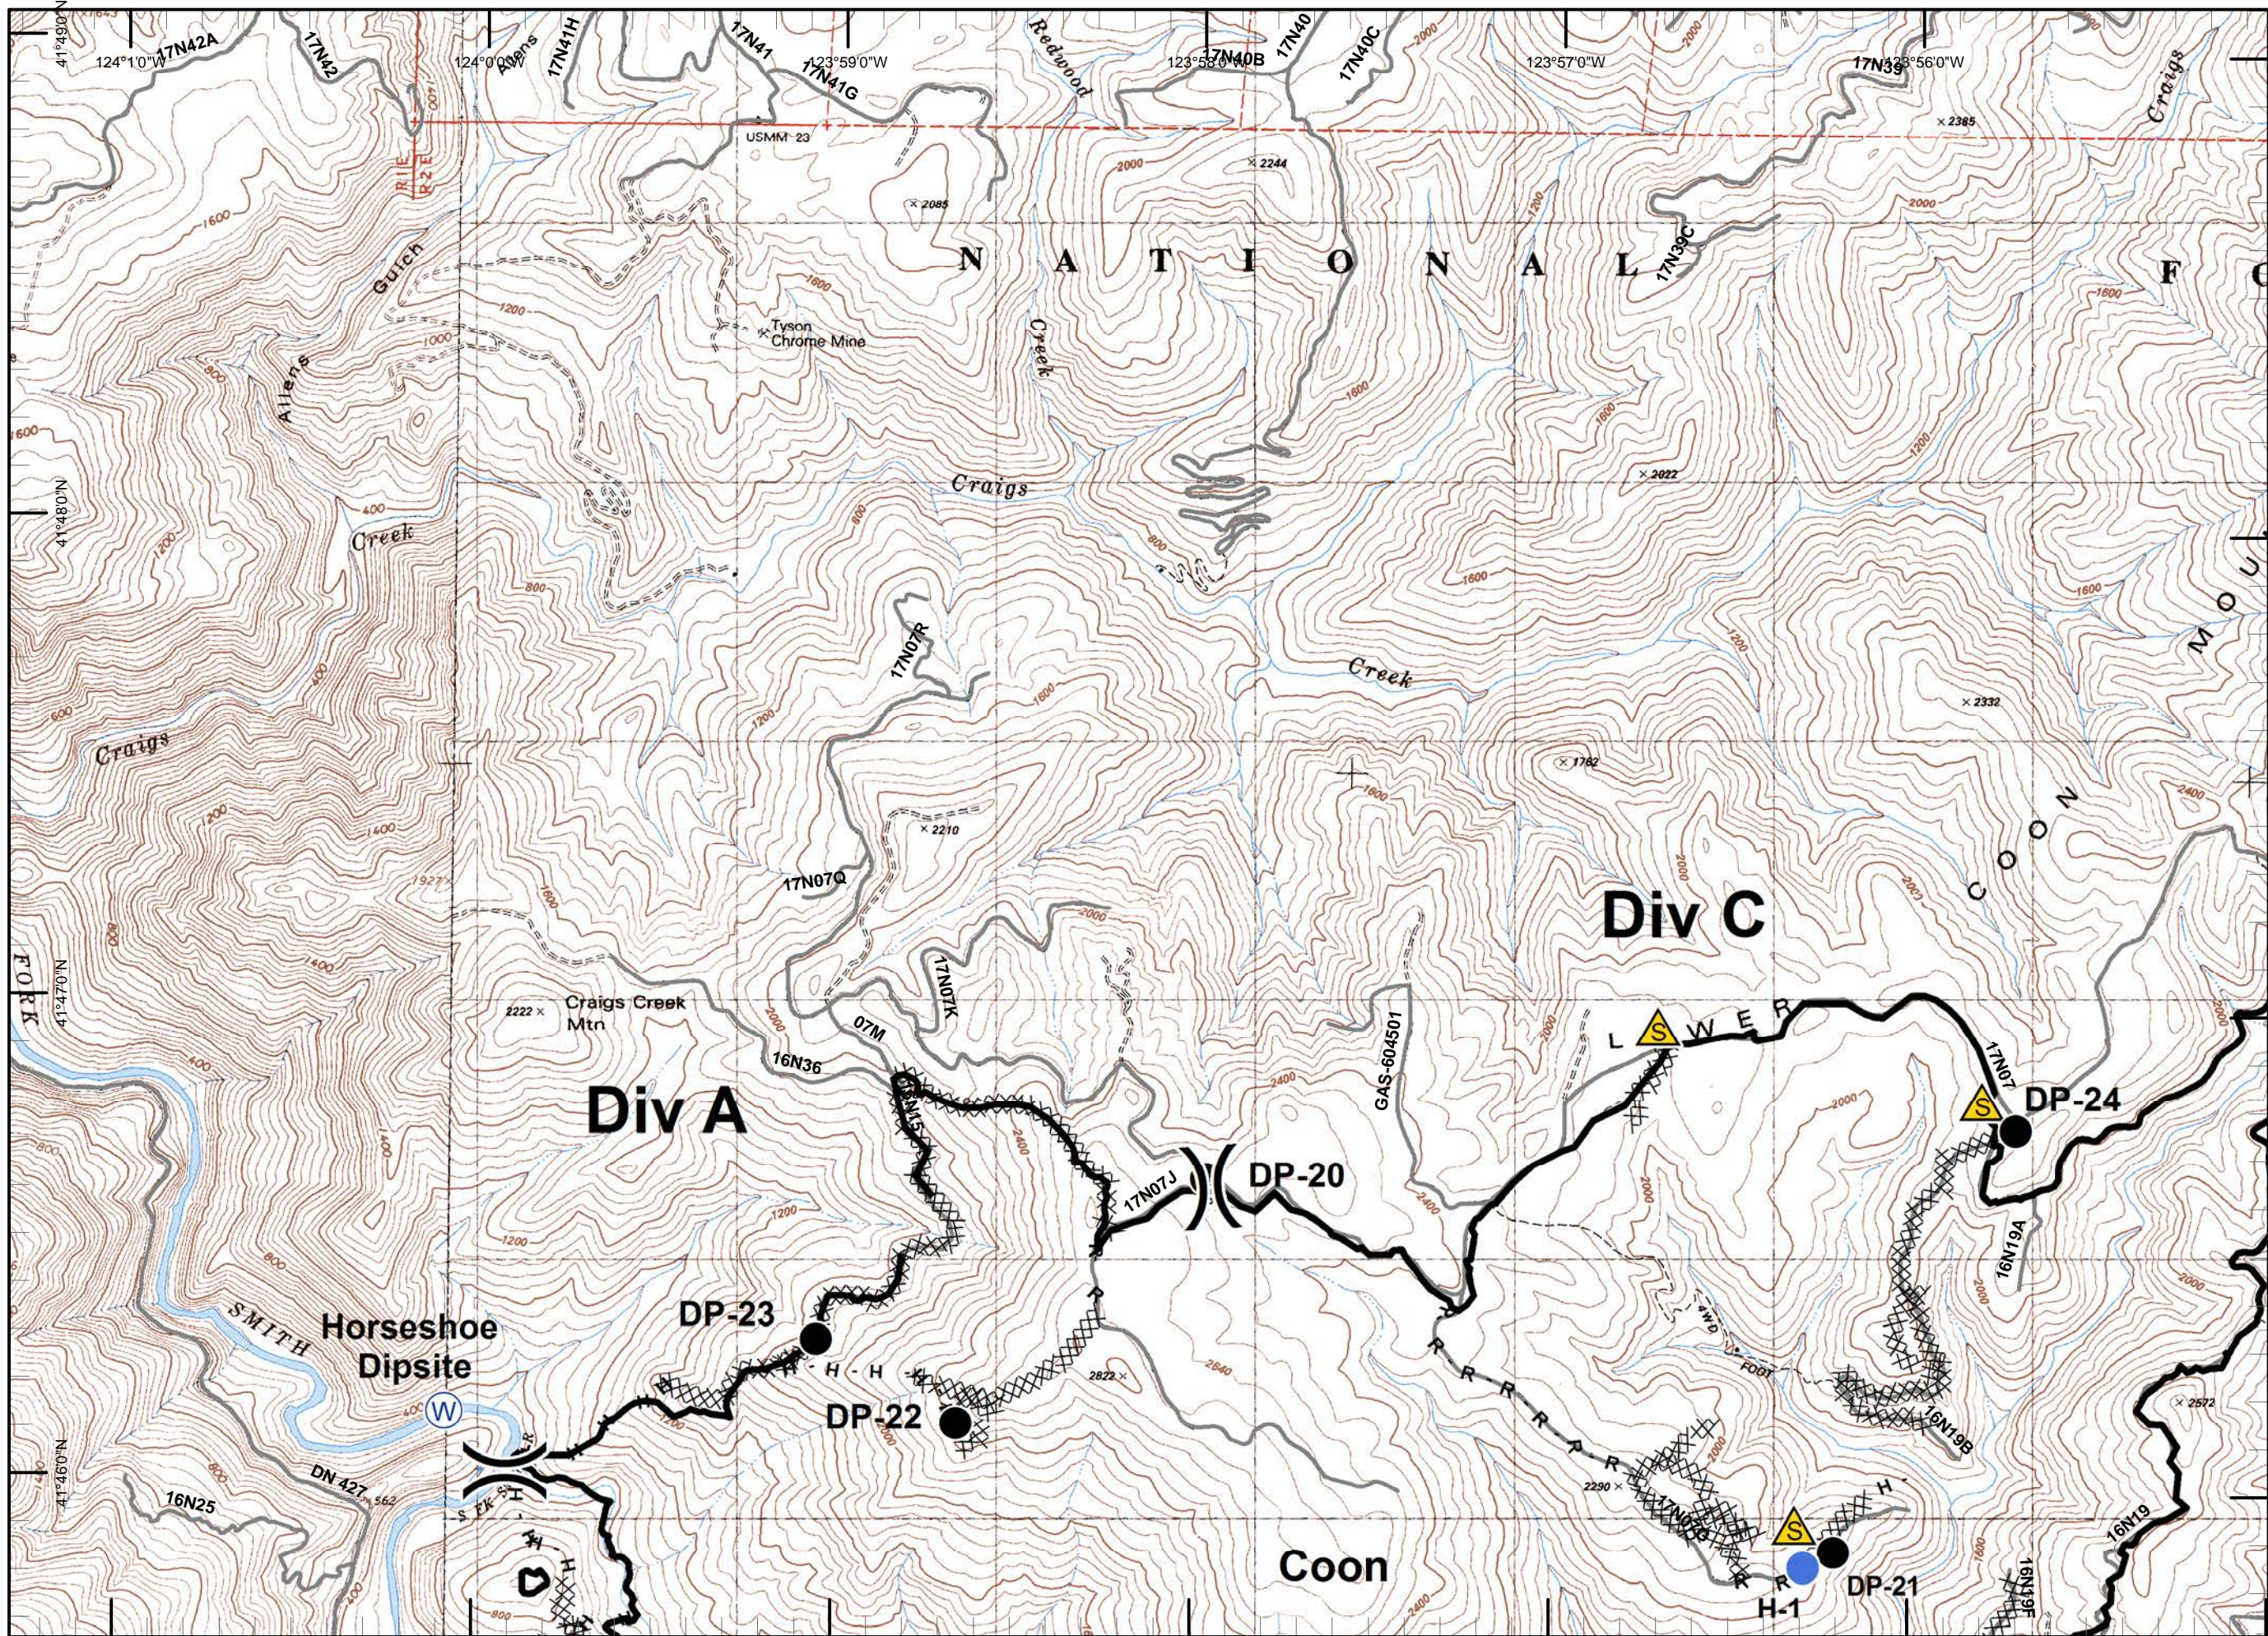

- Legend**
- Division
 - Branch
 - Drop Point
 - Fire Origin
 - Spot Fire
 - Helispot
 - Staging Area
 - Water Source
 - Restricted Water Source
 - RAWs
 - Incident Base
 - Camp
 - Incident Command Post
 - Repeater
 - Safety Zone
 - Helibase
 - Proposed Dozer Line
 - Uncontrolled Fire Edge
 - Completed Dozer Line
 - Completed Line
 - H - H - Hand Line
 - R - R - Road as Completed Line
 - Siskiyou Wilderness
 - Forest Boundary
 - Bear Basin Butte Botanical Area

Legend

- Division
- Branch
- Drop Point
- Fire Origin
- Spot Fire
- Helispot
- Staging Area
- Water Source
- Restricted Water Source
- RAWs
- Incident Base
- Camp
- Incident Command Post
- Repeater
- Safety Zone
- Helibase
- Proposed Dozer Line
- Uncontrolled Fire Edge
- Completed Dozer Line
- Completed Line
- Hand Line
- Road as Completed Line
- Siskiyou Wilderness
- Forest Boundary
- Bear Basin Butte Botanical Area

NM
 8/28/2015
 9:07:00 PM

Legend

- Division
- Branch
- Drop Point
- Fire Origin
- Spot Fire
- Helispot
- Staging Area
- Water Source
- Restricted Water Source
- RAWS
- Incident Base
- Camp
- Incident Command Post
- Repeater
- Safety Zone
- Helibase
- Proposed Dozer Line
- Uncontrolled Fire Edge
- Completed Dozer Line
- Completed Line
- H - H - Hand Line
- R - R - Road as Completed Line
- Siskiyou Wilderness
- Forest Boundary
- Bear Basin Butte Botanical Area

Legend

- Division
- Branch
- Drop Point
- Fire Origin
- Spot Fire
- Helispot
- Staging Area
- Water Source
- Restricted Water Source
- RAWS
- Incident Base
- Camp
- Incident Command Post
- Repeater
- Safety Zone
- Helibase
- Proposed Dozer Line
- Uncontrolled Fire Edge
- Completed Dozer Line
- Completed Line
- H - H - Hand Line
- R - R - Road as Completed Line
- Siskiyou Wilderness
- Forest Boundary
- Bear Basin Butte Botanical Area