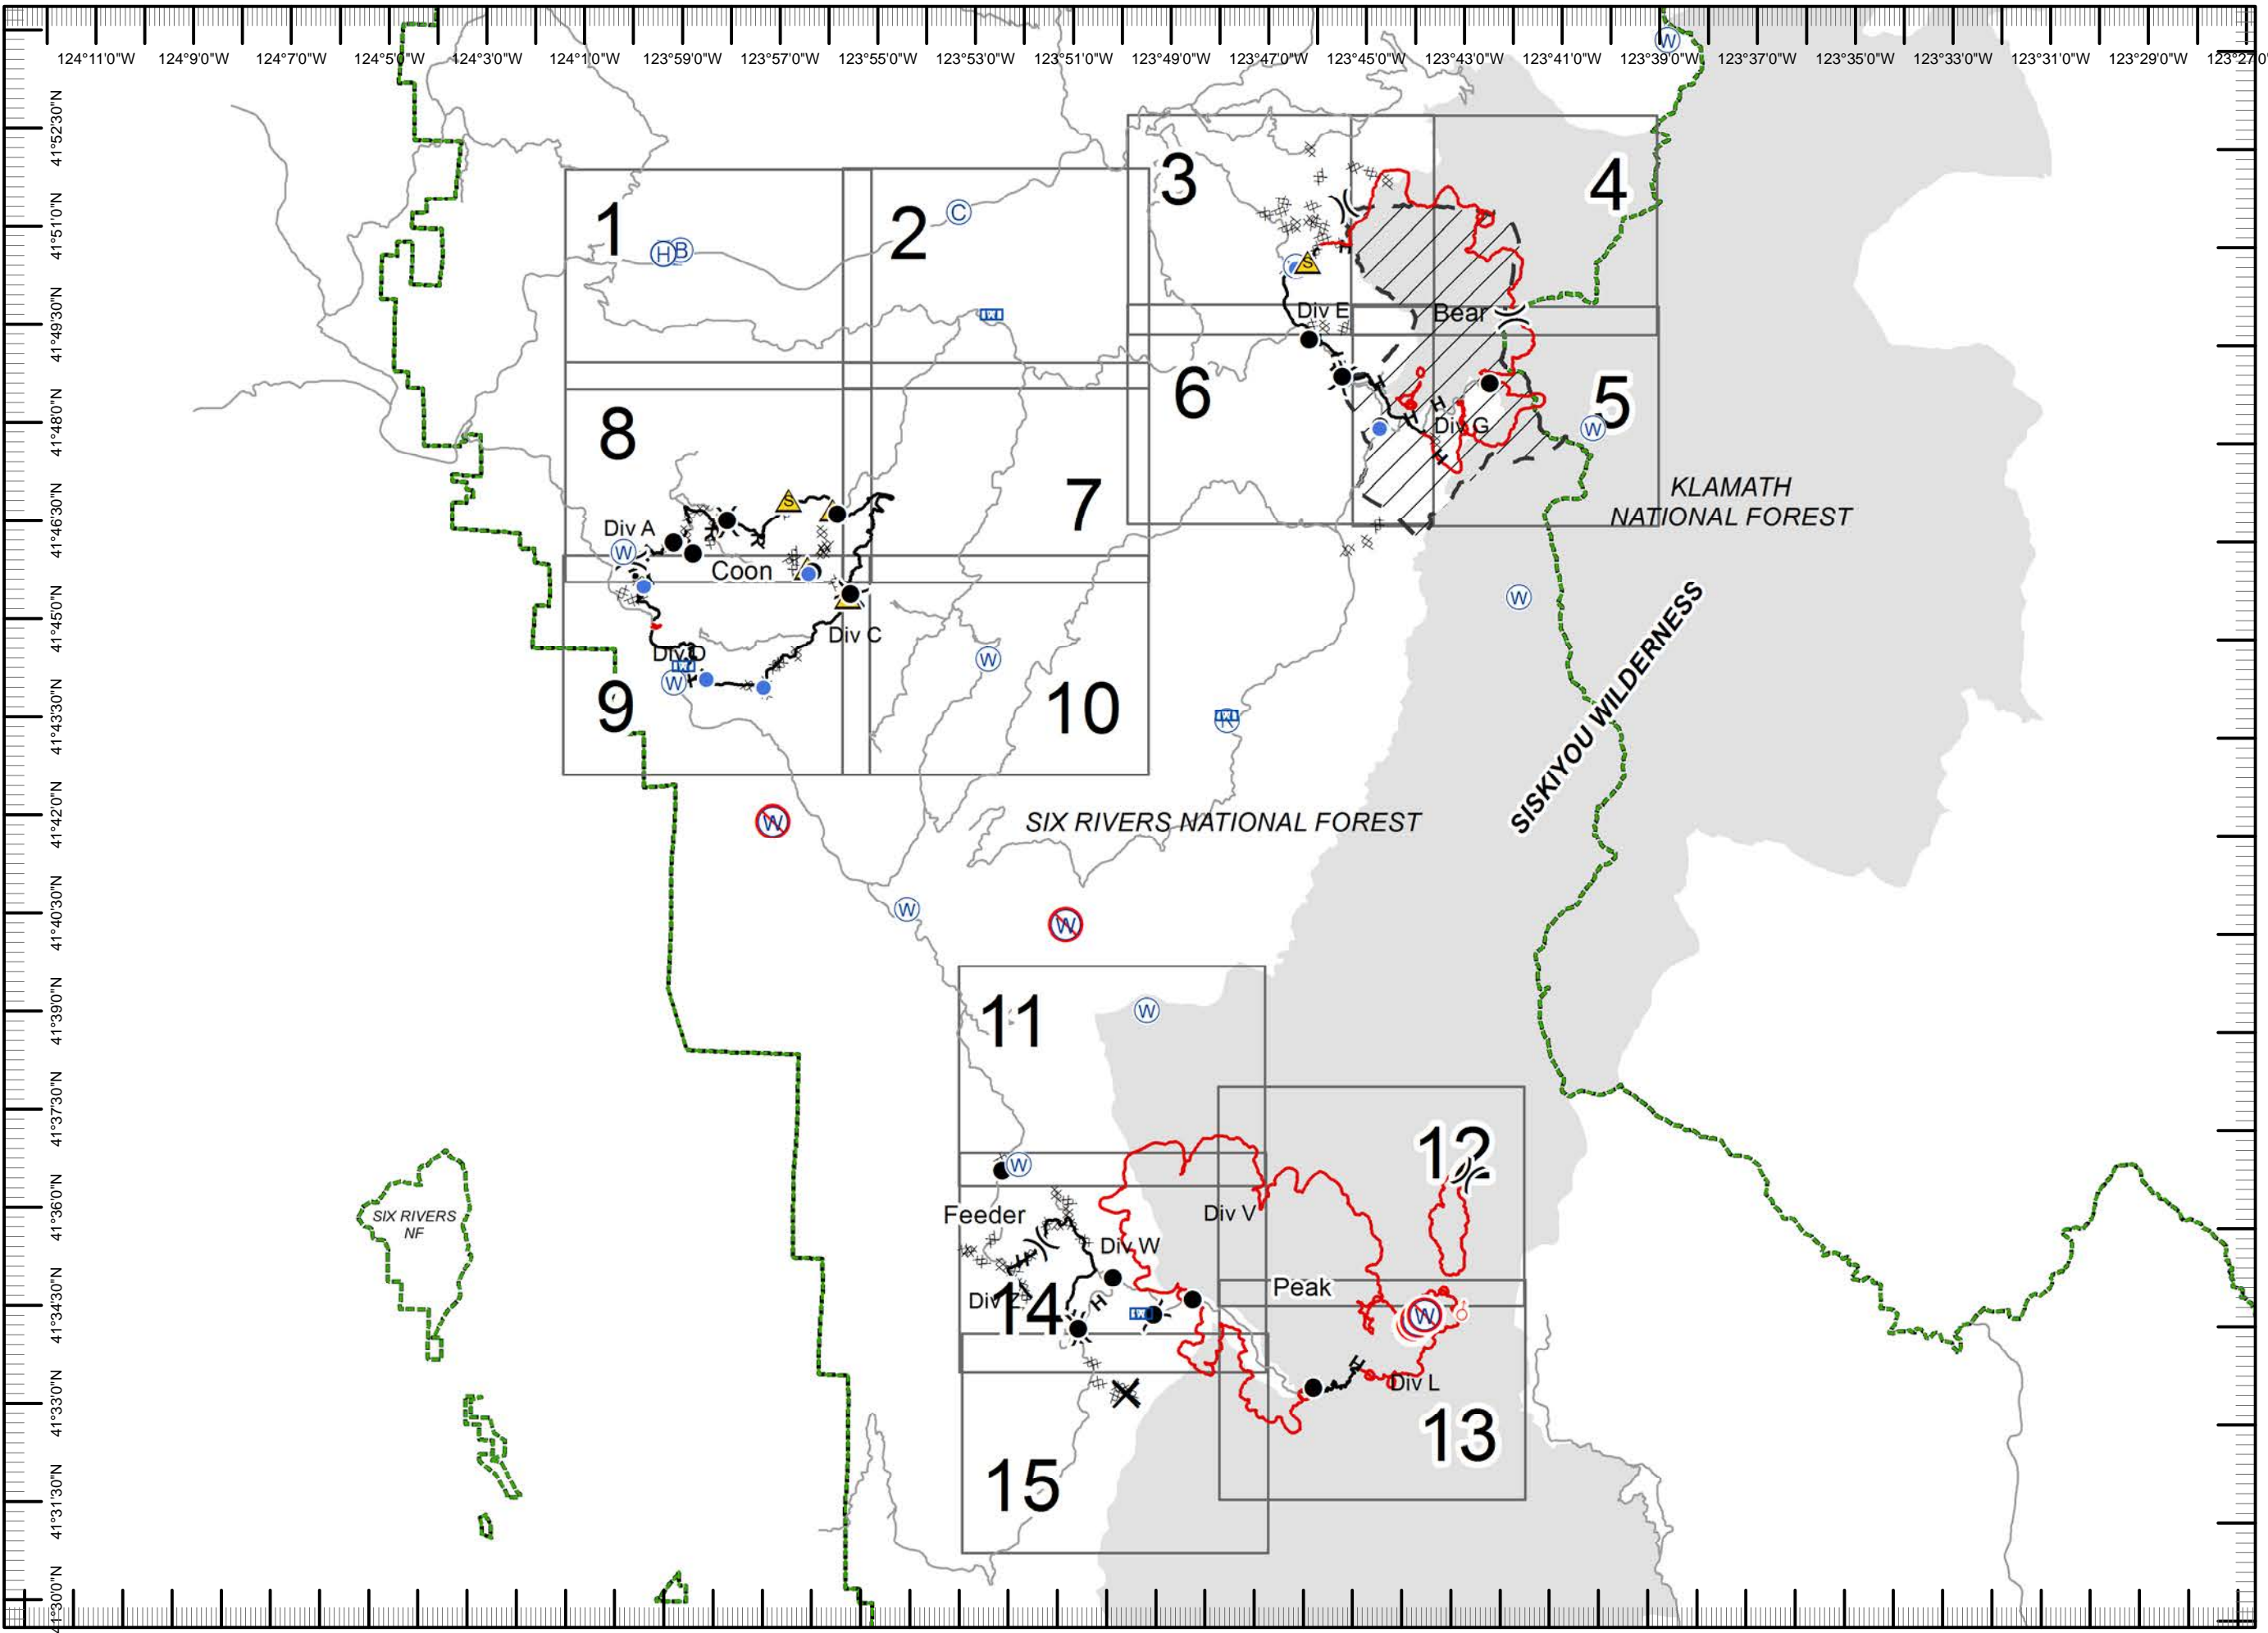

Legend

-) (Division
-] [Branch
- Drop Point
- ⊗ Fire Origin
- ♂ Spot Fire
- Helispot
- Ⓢ Staging Area
- Ⓦ Water Source
- Ⓦ Restricted Water Source
- Ⓦ RAWX
- Ⓟ Incident Base
- Ⓒ Camp
- ▣ Incident Command Post
- Ⓡ Repeater
- ▲ Safety Zone
- Ⓟ Helibase
- ⊗ ● Proposed Dozer Line
- Uncontrolled Fire Edge
- ⊗⊗⊗ Completed Dozer Line
- Completed Line
- H - H - Hand Line
- R - R - Road as Completed Line
- Siskiyou Wilderness
- ⋯ Forest Boundary
- ▨ Bear Basin Butte
- ▨ Botanical Area

Legend

- Division
- Branch
- Drop Point
- Fire Origin
- Spot Fire
- Helispot
- Staging Area
- Water Source
- Restricted Water Source
- RAWS
- Incident Base
- Camp
- Incident Command Post
- Repeater
- Safety Zone
- Helibase
- Proposed Dozer Line
- Uncontrolled Fire Edge
- Completed Dozer Line
- Completed Line
- H - H - Hand Line
- R - R - Road as Completed Line
- Siskiyou Wilderness
- Forest Boundary
- Bear Basin Butte Botanical Area

- Legend**
-)) Division
 -]] Branch
 - Drop Point
 - ⊗ Fire Origin
 - ♂ Spot Fire
 - Helispot
 - Ⓢ Staging Area
 - Ⓜ Water Source
 - Ⓜ Restricted Water Source
 - WX RAWS
 - Ⓟ Incident Base
 - Ⓢ Camp
 - Ⓢ Incident Command Post
 - Ⓢ Repeater
 - ⚠ Safety Zone
 - Ⓜ Helibase
 - ⊗ Proposed Dozer Line
 - Uncontrolled Fire Edge
 - ⊗ Completed Dozer Line
 - Completed Line
 - H - H - Hand Line
 - R - R - Road as Completed Line
 - Siskiyou Wilderness
 - ▬ Forest Boundary
 - ▨ Bear Basin Butte Botanical Area