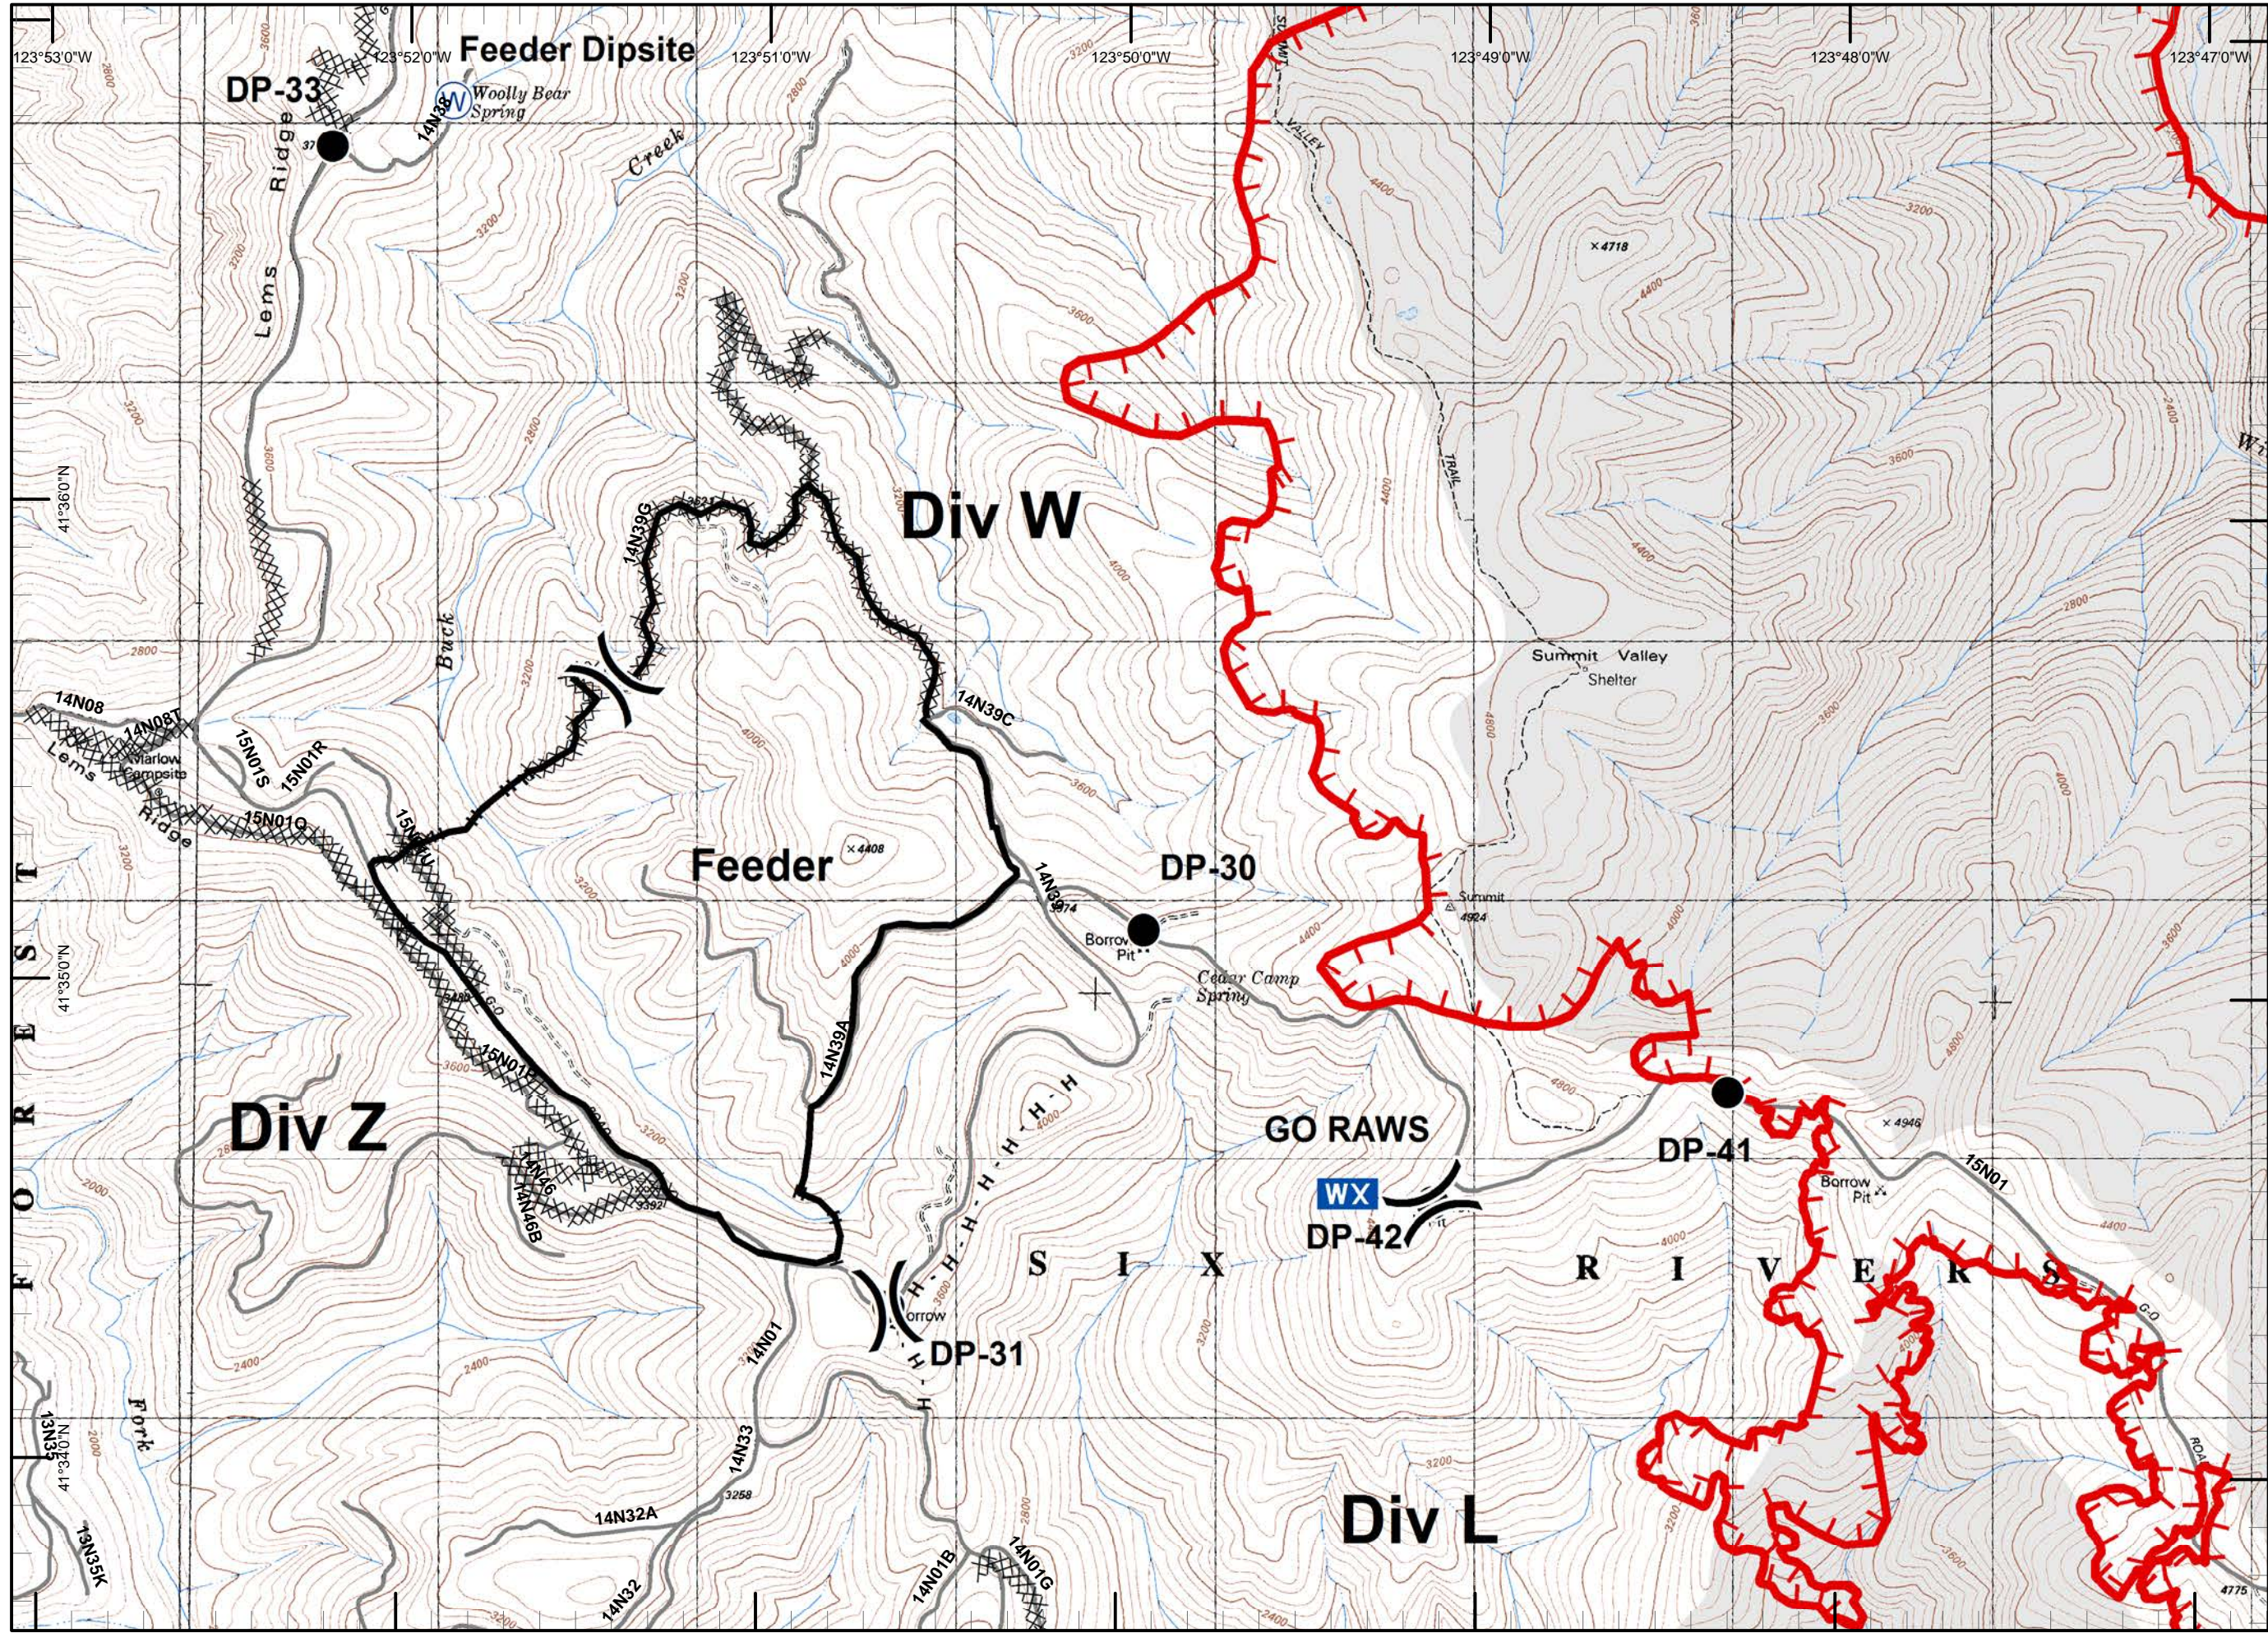

**Legend**

- Division
- Branch
- Drop Point
- Fire Origin
- Spot Fire
- Helispot
- Staging Area
- Water Source
- Restricted Water Source
- RAWs
- Incident Base
- Camp
- Incident Command Post
- Repeater
- Safety Zone
- Helibase
- Proposed Dozer Line
- Uncontrolled Fire Edge
- Completed Dozer Line
- Completed Line
- H - H - Hand Line
- R - R - Road as Completed Line
- Siskiyou Wilderness
- Forest Boundary
- Bear Basin Butte Botanical Area

NM  
 8/29/2015  
 8:58:40 PM

**Legend**

- Division
- Branch
- Drop Point
- Fire Origin
- Spot Fire
- Helispot
- Staging Area
- Water Source
- Restricted Water Source
- RAWs
- Incident Base
- Camp
- Incident Command Post
- Repeater
- Safety Zone
- Helibase
- Proposed Dozer Line
- Uncontrolled Fire Edge
- Completed Dozer Line
- Completed Line
- Hand Line
- Road as Completed Line
- Siskiyou Wilderness
- Forest Boundary
- Bear Basin Butte Botanical Area