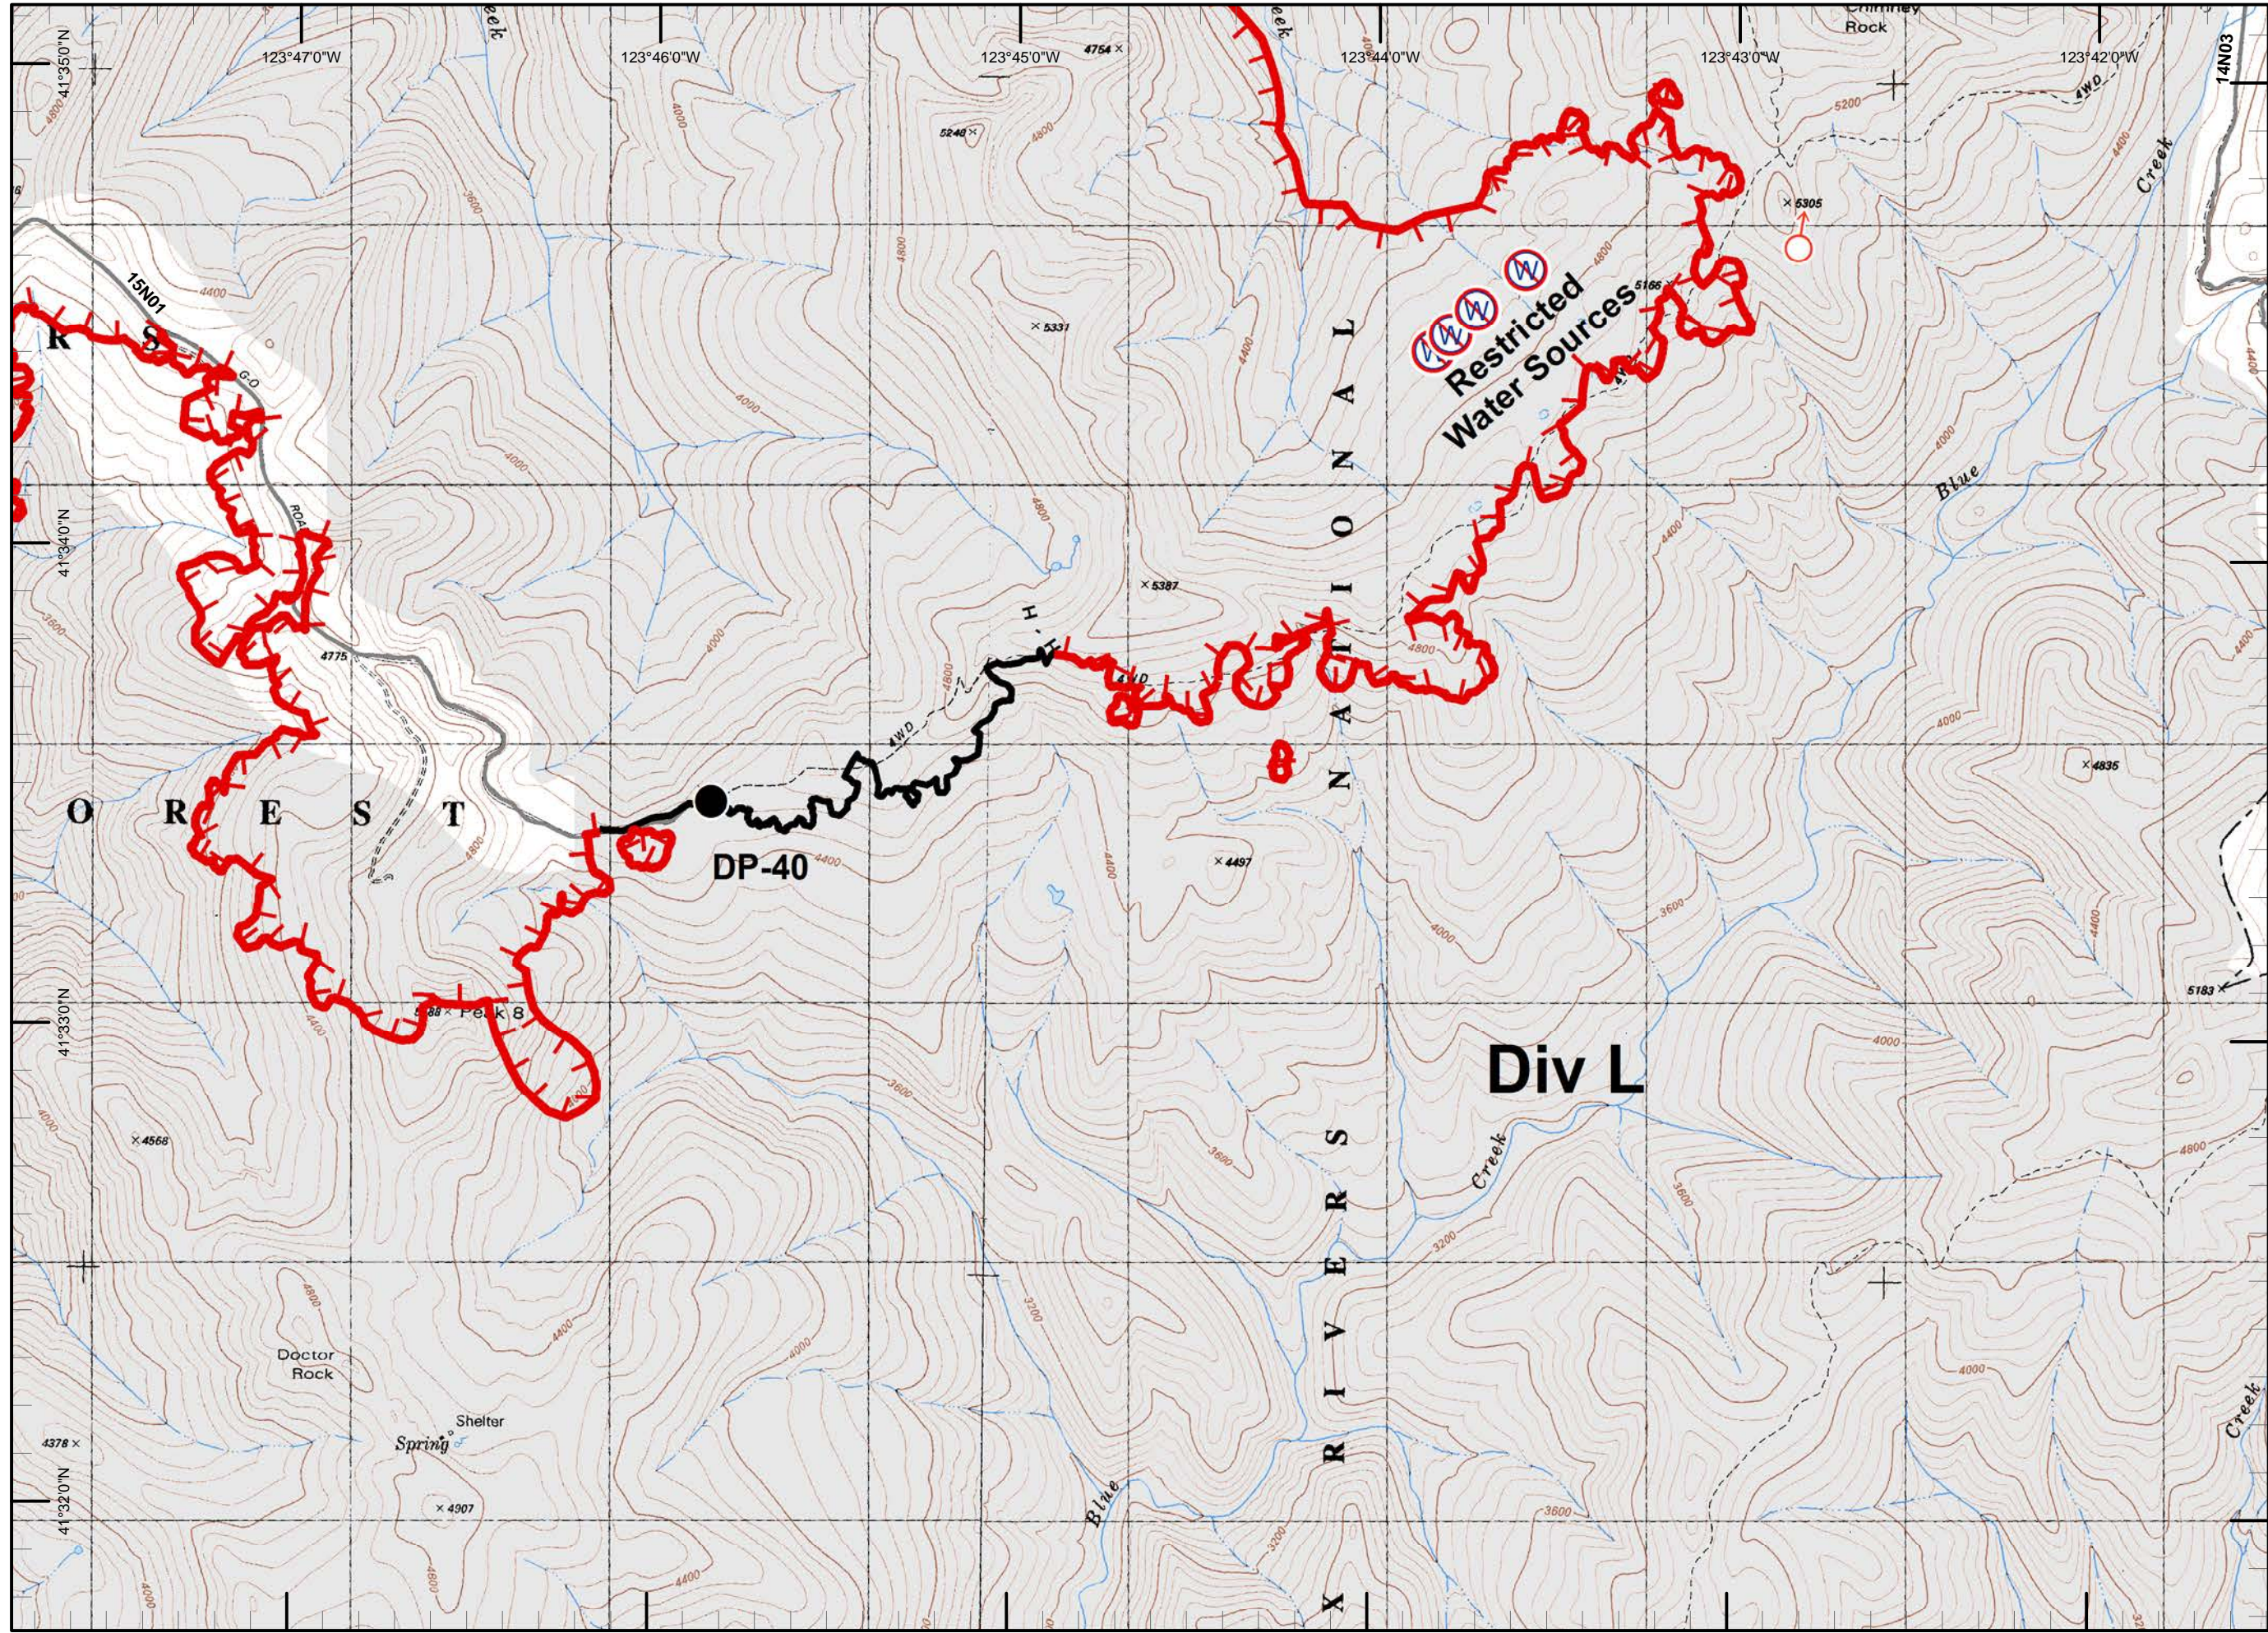

**Legend**

- Division
- Branch
- Drop Point
- Fire Origin
- Spot Fire
- Helispot
- Staging Area
- Water Source
- Restricted Water Source
- RAWS
- Incident Base
- Camp
- Incident Command Post
- Repeater
- Safety Zone
- Helibase
- Proposed Dozer Line
- Uncontrolled Fire Edge
- Completed Dozer Line
- Completed Line
- Hand Line
- Road as Completed Line
- Siskiyou Wilderness
- Forest Boundary
- Bear Basin Butte Botanical Area

**Legend**

- Division
- Branch
- Drop Point
- Fire Origin
- Spot Fire
- Helispot
- Staging Area
- Water Source
- Restricted Water Source
- RAWS
- Incident Base
- Camp
- Incident Command Post
- Repeater
- Safety Zone
- Helibase
- Proposed Dozer Line
- Uncontrolled Fire Edge
- Completed Dozer Line
- Completed Line
- H - H - Hand Line
- R - R - Road as Completed Line
- Siskiyou Wilderness
- Forest Boundary
- Bear Basin Butte Botanical Area

NM  
 8/29/2015  
 8:58:40 PM

**Legend**

- Division
- Branch
- Drop Point
- Fire Origin
- Spot Fire
- Helispot
- Staging Area
- Water Source
- Restricted Water Source
- RAWs
- Incident Base
- Camp
- Incident Command Post
- Repeater
- Safety Zone
- Helibase
- Proposed Dozer Line
- Uncontrolled Fire Edge
- Completed Dozer Line
- Completed Line
- Hand Line
- Road as Completed Line
- Siskiyou Wilderness
- Forest Boundary
- Bear Basin Butte Botanical Area