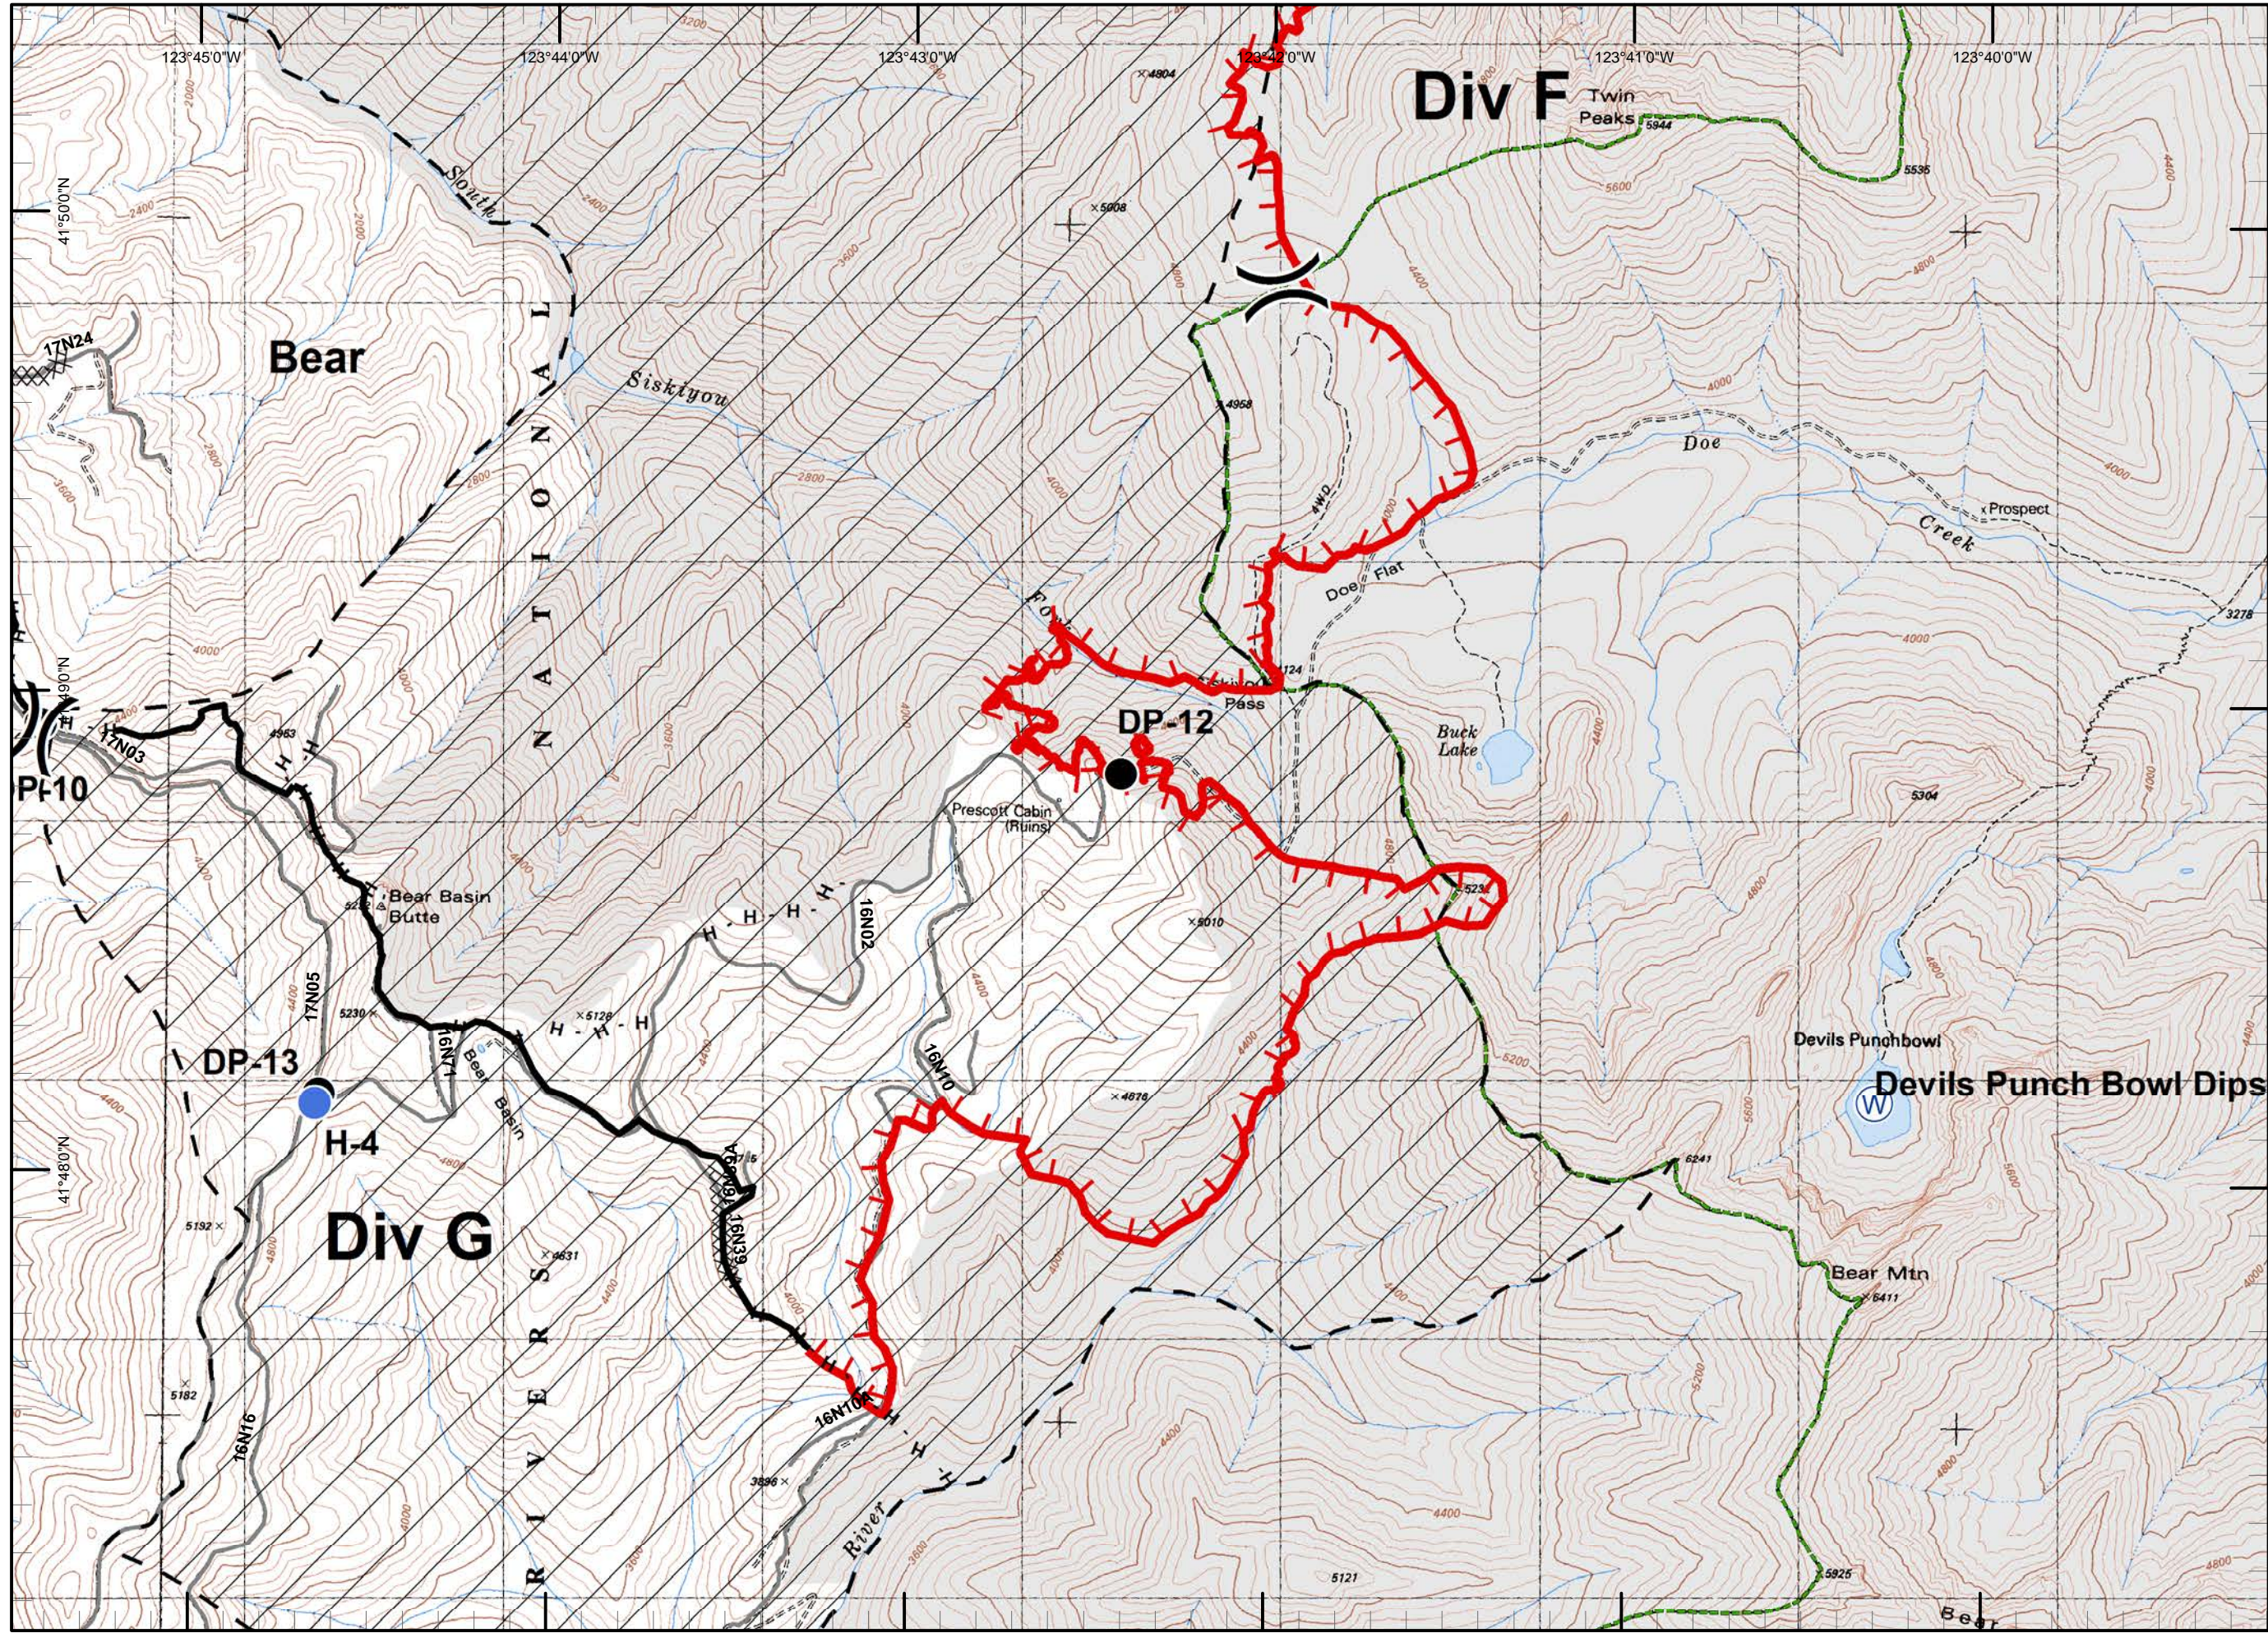

**Legend**

- Division
- Branch
- Drop Point
- Fire Origin
- Spot Fire
- Helispot
- Staging Area
- Water Source
- Restricted Water Source
- RAWS
- Incident Base
- Camp
- Incident Command Post
- Repeater
- Safety Zone
- Helibase
- Proposed Dozer Line
- Uncontrolled Fire Edge
- Completed Dozer Line
- Completed Line
- H - H - Hand Line
- R - R - Road as Completed Line
- Siskiyou Wilderness
- Forest Boundary
- Bear Basin Butte Botanical Area

Legend

- )) Division
- [[ Branch
- Drop Point
- ⊗ Fire Origin
- ♂ Spot Fire
- Helispot
- Ⓢ Staging Area
- Ⓜ Water Source
- Ⓜ Restricted Water Source
- WX RAWS
- Ⓟ Incident Base
- Ⓒ Camp
- Ⓜ Incident Command Post
- Ⓟ Repeater
- ⚠ Safety Zone
- Ⓜ Helibase
- ⊗ Proposed Dozer Line
- Uncontrolled Fire Edge
- XXXXX Completed Dozer Line
- Completed Line
- H - H - Hand Line
- R - R - Road as Completed Line
- ▭ Siskiyou Wilderness
- ▭ Forest Boundary
- ▭ Bear Basin Butte Botanical Area

**Legend**

- Division
- Branch
- Drop Point
- Fire Origin
- Spot Fire
- Helispot
- Staging Area
- Water Source
- Restricted Water Source
- RAWs
- Incident Base
- Camp
- Incident Command Post
- Repeater
- Safety Zone
- Helibase
- Proposed Dozer Line
- Uncontrolled Fire Edge
- Completed Dozer Line
- Completed Line
- Hand Line
- Road as Completed Line
- Siskiyou Wilderness
- Forest Boundary
- Bear Basin Butte Botanical Area

**Legend**

- )) Division
- ]] Branch
- Drop Point
- ⊗ Fire Origin
- ♂ Spot Fire
- Helispot
- Ⓢ Staging Area
- Ⓜ Water Source
- Ⓜ Restricted Water Source
- WX RAWS
- Ⓟ Incident Base
- Ⓢ Camp
- Ⓜ Incident Command Post
- Ⓟ Repeater
- ⚠ Safety Zone
- Ⓟ Helibase
- ⊗ ● Proposed Dozer Line
- ┌┐ Uncontrolled Fire Edge
- XXXXX Completed Dozer Line
- Completed Line
- H - H - Hand Line
- R - R - Road as Completed Line
- ▒ Siskiyou Wilderness
- ▒ Forest Boundary
- ▒ Bear Basin Butte Botanical Area