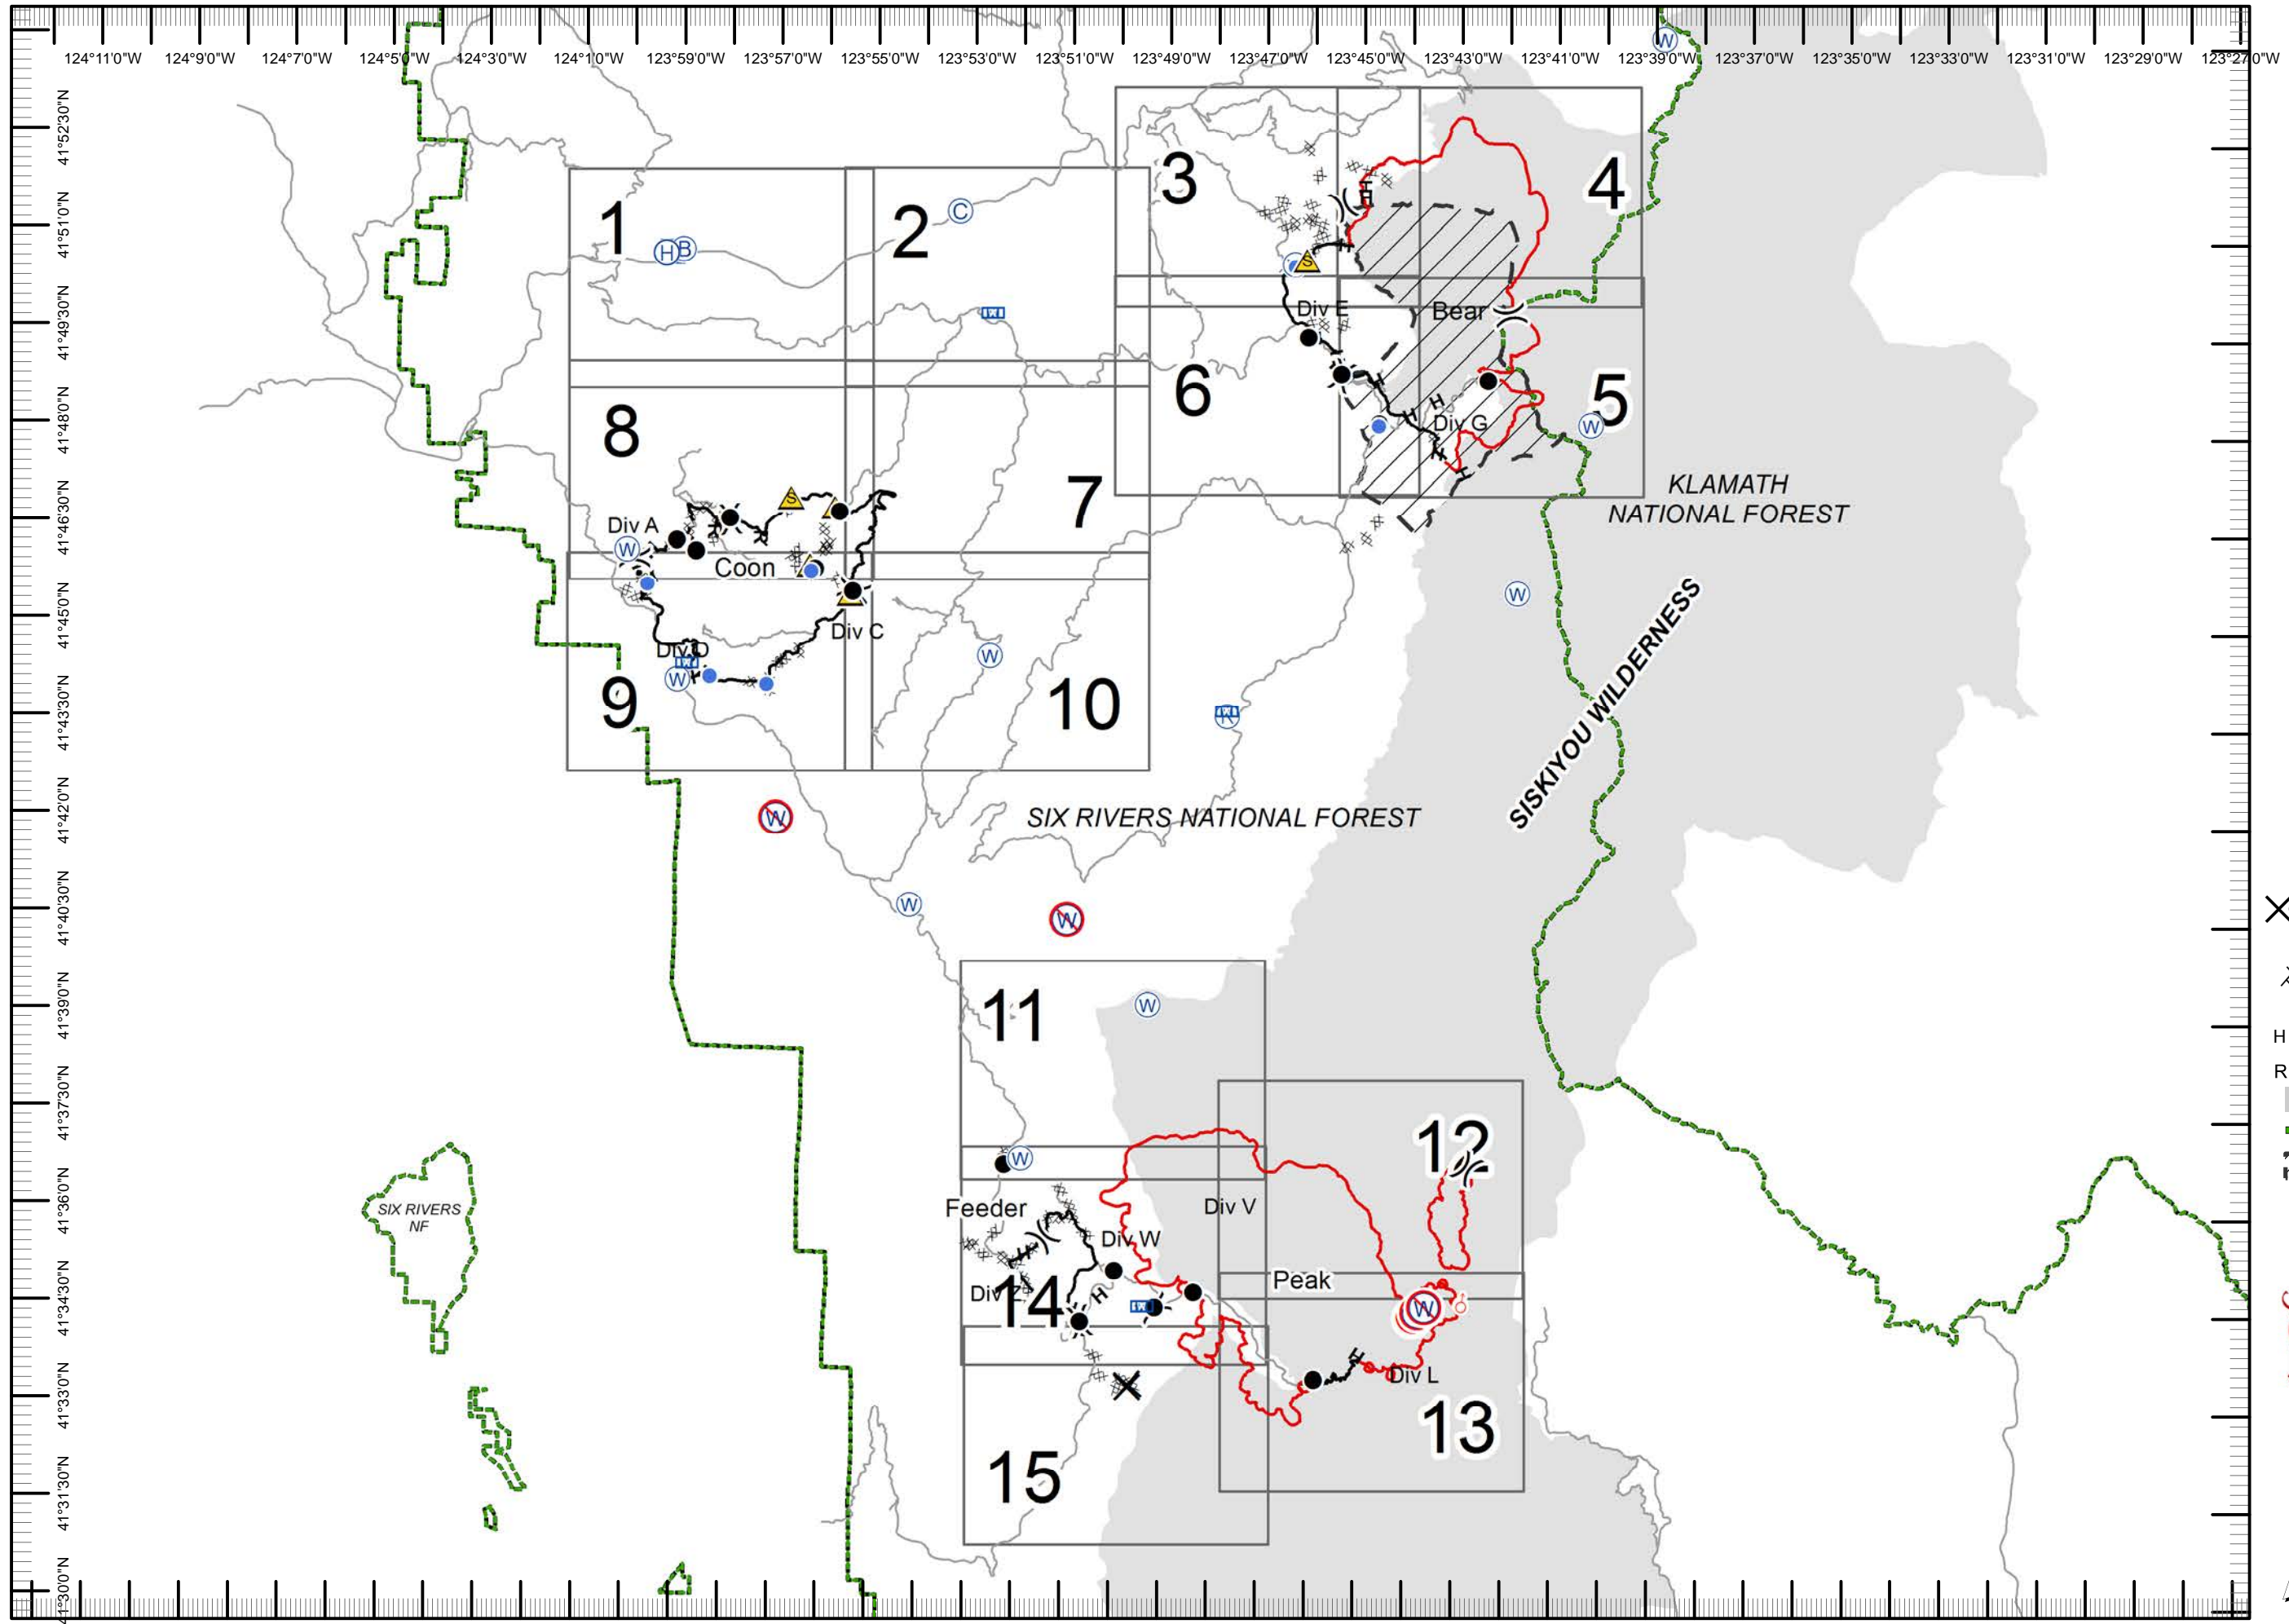

**Legend**

- ) ( Division
- ] [ Branch
- Drop Point
- ⊗ Fire Origin
- ♂ Spot Fire
- Helispot
- Ⓢ Staging Area
- Ⓦ Water Source
- Ⓦ Restricted Water Source
- ⓌⓍ RAWS
- Ⓟ Incident Base
- Ⓒ Camp
- ▣ Incident Command Post
- Ⓡ Repeater
- ⚠ Safety Zone
- Ⓟ Helibase
- ⊗ Proposed Dozer Line
- Uncontrolled Fire Edge
- ⊗ Completed Dozer Line
- Completed Line
- H - H - Hand Line
- R - R - Road as Completed Line
- Siskiyou Wilderness
- ⋯ Forest Boundary
- ▨ Bear Basin Butte
- ▨ Botanical Area

**Legend**

- Division
- Branch
- Drop Point
- Fire Origin
- Spot Fire
- Helispot
- Staging Area
- Water Source
- Restricted Water Source
- RAWS
- Incident Base
- Camp
- Incident Command Post
- Repeater
- Safety Zone
- Helibase
- Proposed Dozer Line
- Uncontrolled Fire Edge
- Completed Dozer Line
- Completed Line
- H - H - Hand Line
- R - R - Road as Completed Line
- Siskiyou Wilderness
- Forest Boundary
- Bear Basin Butte Botanical Area

Legend

- )) Division
- [[ Branch
- Drop Point
- ⊗ Fire Origin
- ♂ Spot Fire
- Helispot
- Ⓢ Staging Area
- Ⓜ Water Source
- Ⓜ Restricted Water Source
- WX RAWS
- Ⓟ Incident Base
- Ⓒ Camp
- Ⓜ Incident Command Post
- Ⓟ Repeater
- ⚠ Safety Zone
- Ⓜ Helibase
- ⊗ Proposed Dozer Line
- Uncontrolled Fire Edge
- XXXXX Completed Dozer Line
- Completed Line
- H - H - Hand Line
- R - R - Road as Completed Line
- ▭ Siskiyou Wilderness
- ▭ Forest Boundary
- ▭ Bear Basin Butte Botanical Area