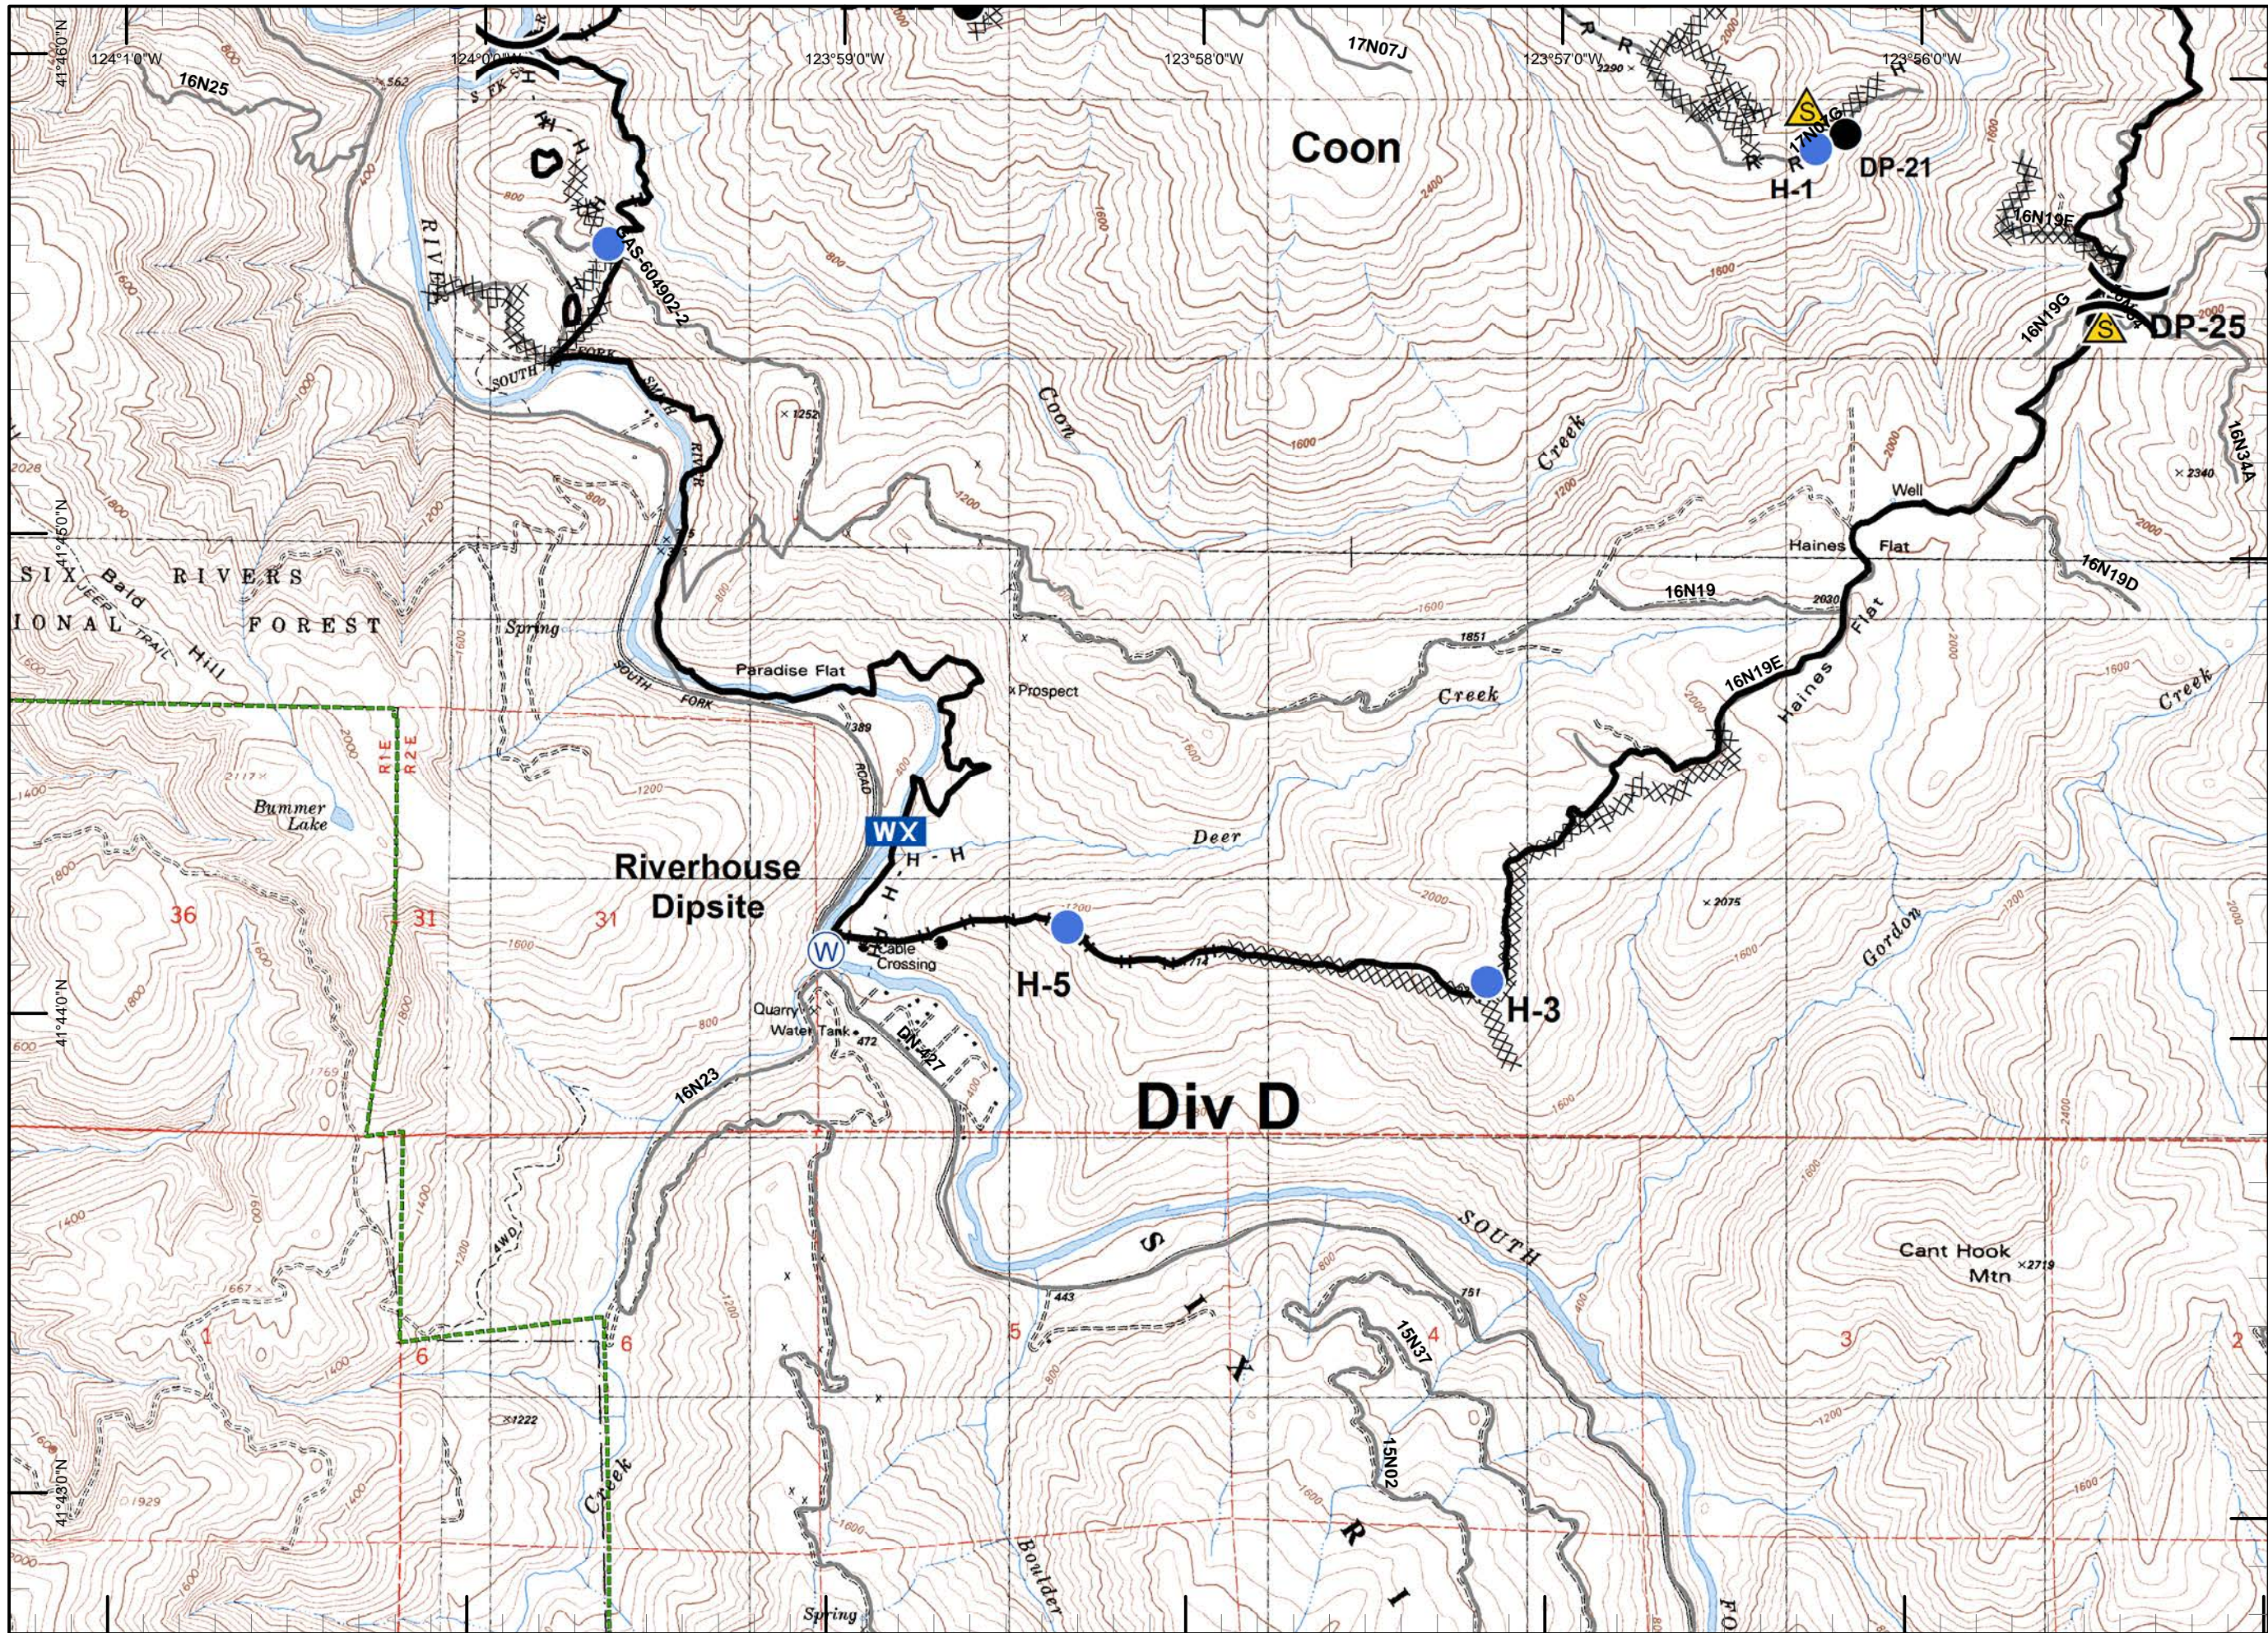

**Legend**

- )) Division
- ]] Branch
- Drop Point
- ⊗ Fire Origin
- ♂ Spot Fire
- Helispot
- Ⓢ Staging Area
- Ⓜ Water Source
- Ⓜ Restricted Water Source
- WX RAWS
- Ⓟ Incident Base
- Ⓢ Camp
- Ⓢ Incident Command Post
- Ⓟ Repeater
- ⚠ Safety Zone
- Ⓟ Helibase
- ⊗ ● Proposed Dozer Line
- ⊗ Uncontrolled Fire Edge
- ⊗ Completed Dozer Line
- Completed Line
- H - H - Hand Line
- R - R - Road as Completed Line
- Siskiyou Wilderness
- ▬ Forest Boundary
- ▨ Bear Basin Butte Botanical Area

**Legend**

- Division
- Branch
- Drop Point
- Fire Origin
- Spot Fire
- Helispot
- Staging Area
- Water Source
- Restricted Water Source
- RAWs
- Incident Base
- Camp
- Incident Command Post
- Repeater
- Safety Zone
- Helibase
- Proposed Dozer Line
- Uncontrolled Fire Edge
- Completed Dozer Line
- Completed Line
- Hand Line
- Road as Completed Line
- Siskiyou Wilderness
- Forest Boundary
- Bear Basin Butte Botanical Area

**Legend**

- Division
- Branch
- Drop Point
- Fire Origin
- Spot Fire
- Helispot
- Staging Area
- Water Source
- Restricted Water Source
- RAWS
- Incident Base
- Camp
- Incident Command Post
- Repeater
- Safety Zone
- Helibase
- Proposed Dozer Line
- Uncontrolled Fire Edge
- Completed Dozer Line
- Completed Line
- H - H - Hand Line
- R - R - Road as Completed Line
- Siskiyou Wilderness
- Forest Boundary
- Bear Basin Butte Botanical Area