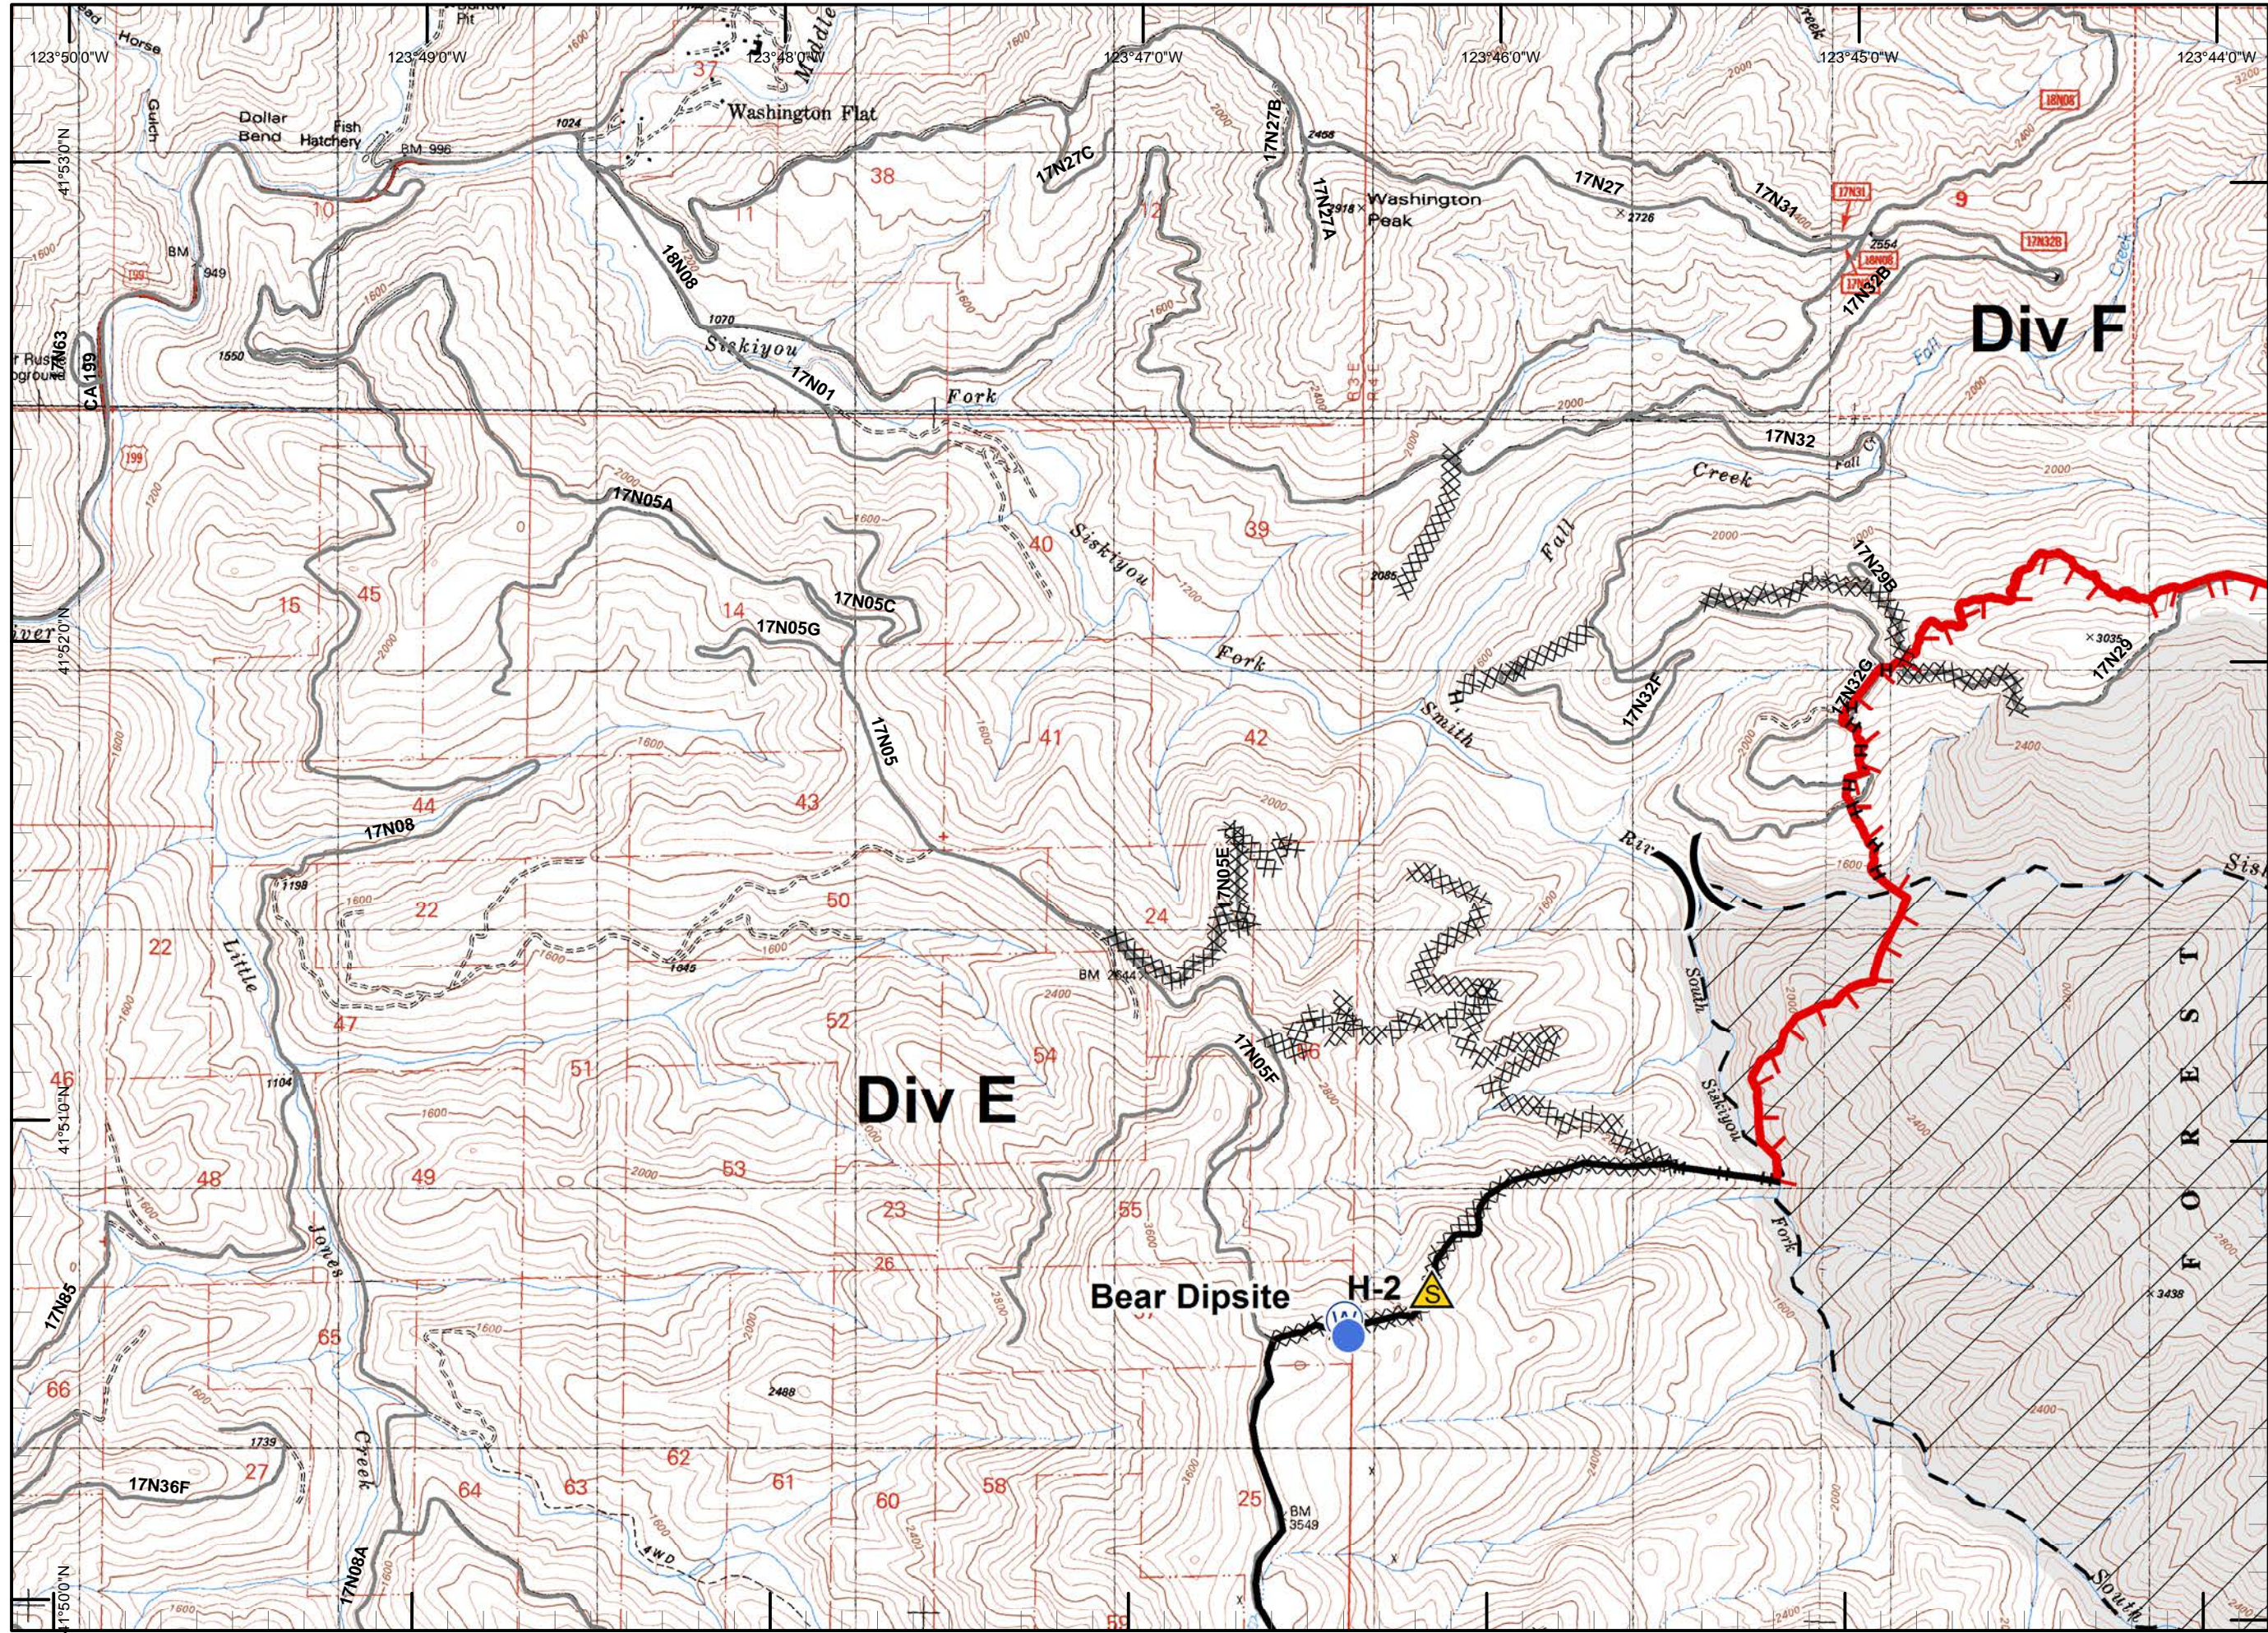

**Legend**

- ) ( Division
- ] [ Branch
- Drop Point
- ⊗ Fire Origin
- ♂ Spot Fire
- Helispot
- Ⓢ Staging Area
- Ⓦ Water Source
- Ⓦ Restricted Water Source
- ⓌⓍ RAWS
- Ⓟ Incident Base
- Ⓒ Camp
- ▣ Incident Command Post
- Ⓡ Repeater
- ⚠ Safety Zone
- Ⓟ Helibase
- ⊗ Proposed Dozer Line
- Uncontrolled Fire Edge
- ⊗ Completed Dozer Line
- Completed Line
- H - H - Hand Line
- R - R - Road as Completed Line
- Siskiyou Wilderness
- ⋯ Forest Boundary
- ▨ Bear Basin Butte
- ▨ Botanical Area

**Legend**

- Division
- Branch
- Drop Point
- Fire Origin
- Spot Fire
- Helispot
- Staging Area
- Water Source
- Restricted Water Source
- RAWS
- Incident Base
- Camp
- Incident Command Post
- Repeater
- Safety Zone
- Helibase
- Proposed Dozer Line
- Uncontrolled Fire Edge
- Completed Dozer Line
- Completed Line
- H - H - Hand Line
- R - R - Road as Completed Line
- Siskiyou Wilderness
- Forest Boundary
- Bear Basin Butte Botanical Area

Legend

- )) Division
- [[ Branch
- Drop Point
- ⊗ Fire Origin
- ♂ Spot Fire
- Helispot
- Ⓢ Staging Area
- Ⓜ Water Source
- Ⓜ Restricted Water Source
- WX RAWS
- Ⓟ Incident Base
- Ⓒ Camp
- Ⓜ Incident Command Post
- Ⓟ Repeater
- ⚠ Safety Zone
- Ⓜ Helibase
- ⊗ Proposed Dozer Line
- Uncontrolled Fire Edge
- XXXXX Completed Dozer Line
- Completed Line
- H - H - Hand Line
- R - R - Road as Completed Line
- ▭ Siskiyou Wilderness
- ▭ Forest Boundary
- ▭ Bear Basin Butte Botanical Area