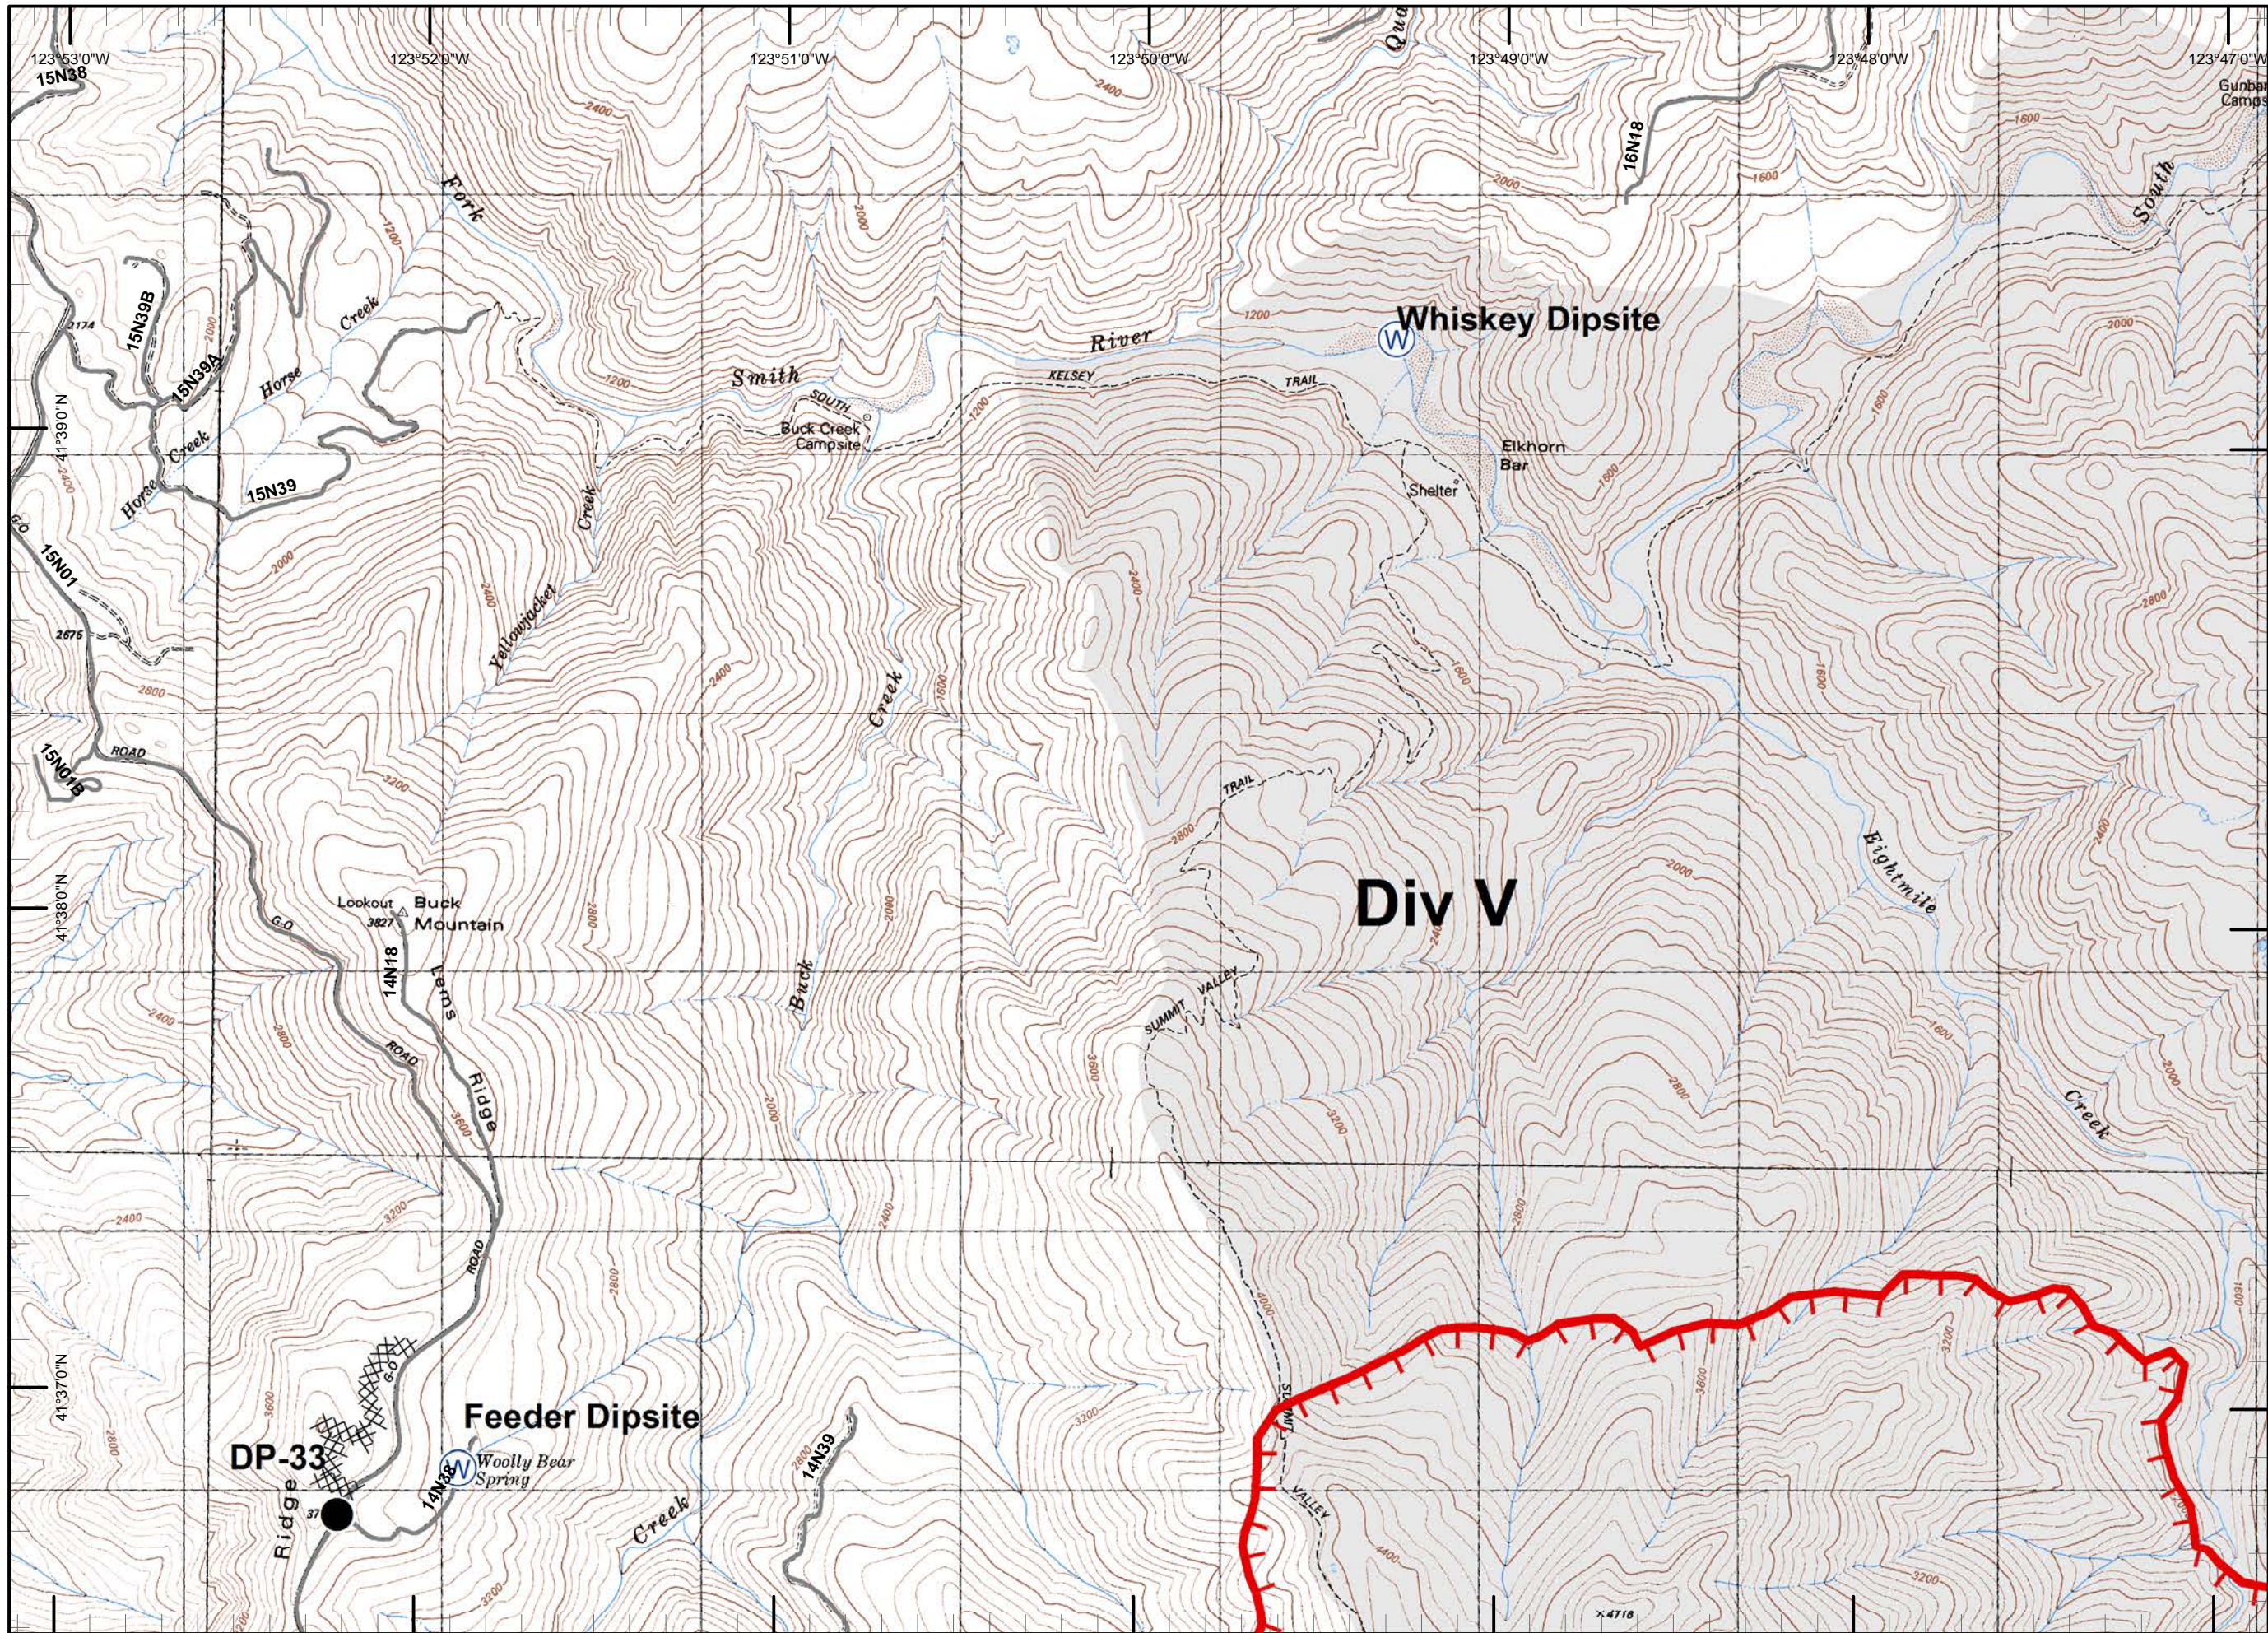

**Legend**

- Division
- Branch
- Drop Point
- Fire Origin
- Spot Fire
- Helispot
- Staging Area
- Water Source
- Restricted Water Source
- RAWS
- Incident Base
- Camp
- Incident Command Post
- Repeater
- Safety Zone
- Helibase
- Proposed Dozer Line
- Uncontrolled Fire Edge
- Completed Dozer Line
- Completed Line
- H - H - Hand Line
- R - R - Road as Completed Line
- Siskiyou Wilderness
- Forest Boundary
- Bear Basin Butte Botanical Area

**Legend**

- Division
- Branch
- Drop Point
- Fire Origin
- Spot Fire
- Helispot
- Staging Area
- Water Source
- Restricted Water Source
- RAWS
- Incident Base
- Camp
- Incident Command Post
- Repeater
- Safety Zone
- Helibase
- Proposed Dozer Line
- Uncontrolled Fire Edge
- Completed Dozer Line
- Completed Line
- Hand Line
- Road as Completed Line
- Siskiyou Wilderness
- Forest Boundary
- Bear Basin Butte Botanical Area