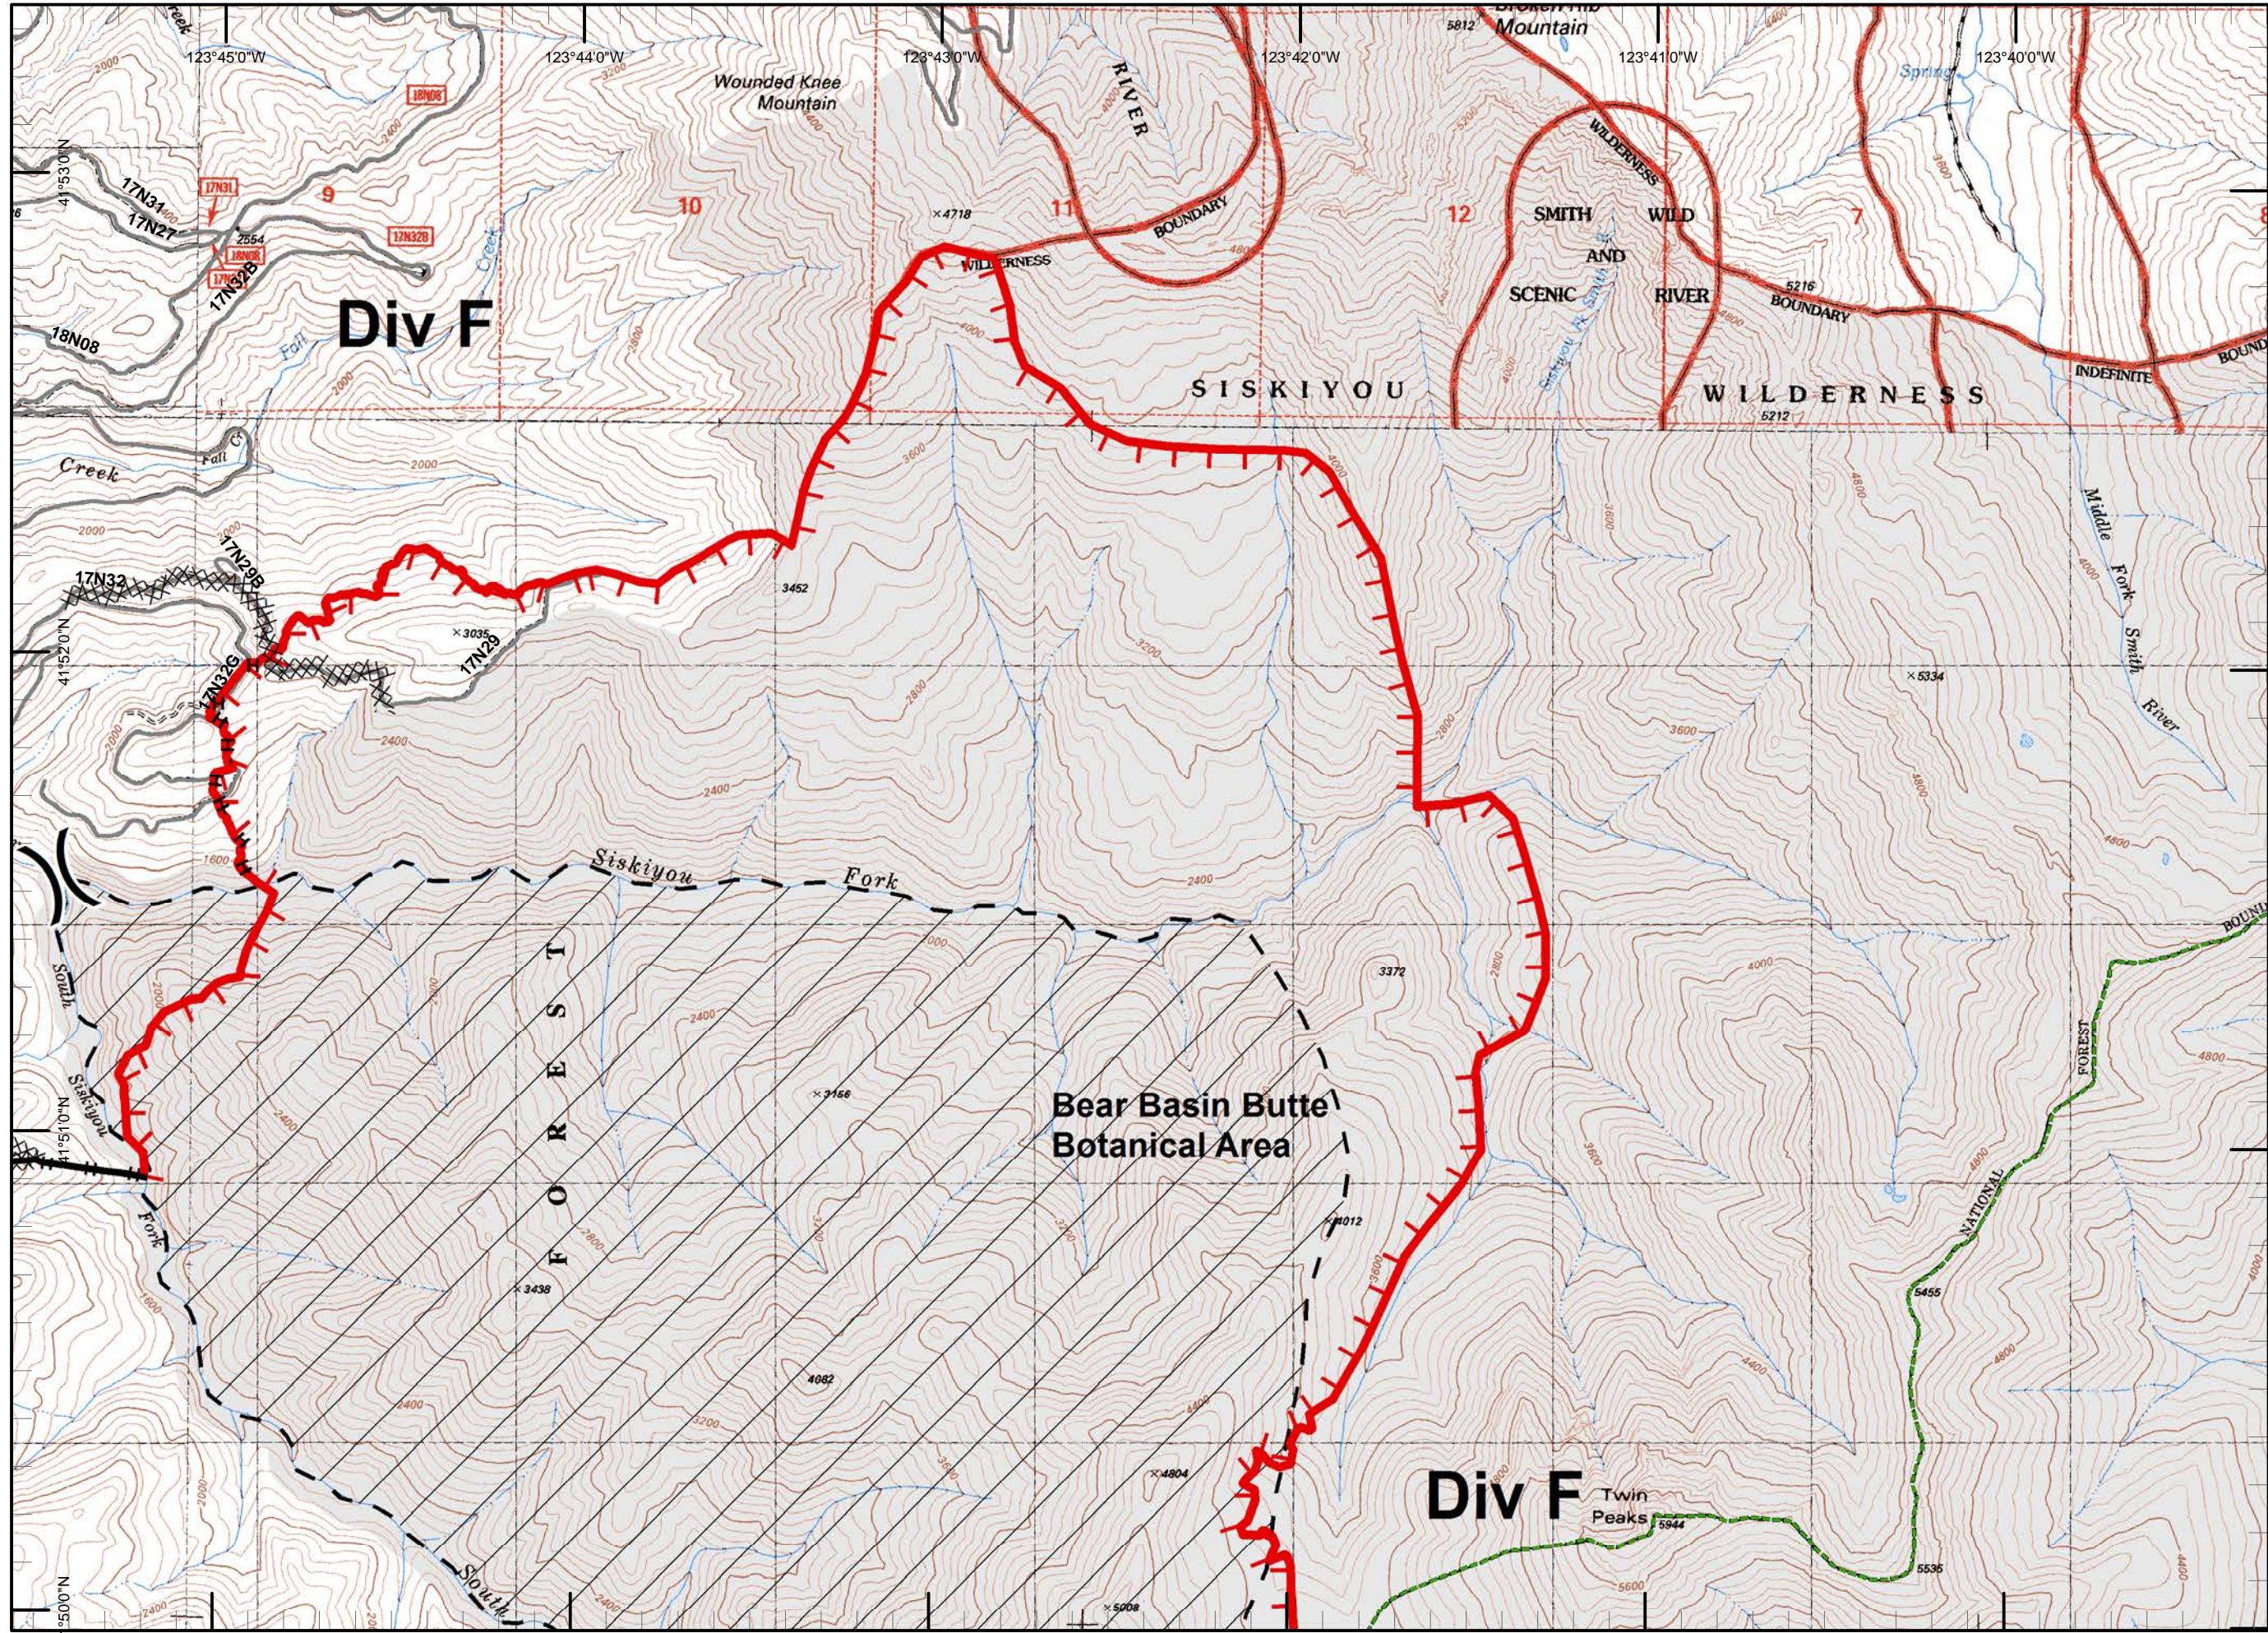

**Legend**

- Division
- Branch
- Drop Point
- Fire Origin
- Spot Fire
- Helispot
- Staging Area
- Water Source
- Restricted Water Source
- RAWS
- Incident Base
- Camp
- Incident Command Post
- Repeater
- Safety Zone
- Helibase
- Proposed Dozer Line
- Uncontrolled Fire Edge
- Completed Dozer Line
- Completed Line
- H - H - Hand Line
- R - R - Road as Completed Line
- Siskiyou Wilderness
- Forest Boundary
- Bear Basin Butte Botanical Area

Legend

- )) Division
- [[ Branch
- Drop Point
- ⊗ Fire Origin
- ♂ Spot Fire
- Helispot
- Ⓢ Staging Area
- Ⓜ Water Source
- Ⓜ Restricted Water Source
- WX RAWS
- Ⓟ Incident Base
- Ⓒ Camp
- Ⓜ Incident Command Post
- Ⓟ Repeater
- ⚠ Safety Zone
- Ⓜ Helibase
- ⊗ Proposed Dozer Line
- Uncontrolled Fire Edge
- XXXXX Completed Dozer Line
- Completed Line
- H - H - Hand Line
- R - R - Road as Completed Line
- ▭ Siskiyou Wilderness
- ▭ Forest Boundary
- ▭ Bear Basin Butte Botanical Area

**Legend**

- Division
- Branch
- Drop Point
- Fire Origin
- Spot Fire
- Helispot
- Staging Area
- Water Source
- Restricted Water Source
- RAWs
- Incident Base
- Camp
- Incident Command Post
- Repeater
- Safety Zone
- Helibase
- Proposed Dozer Line
- Uncontrolled Fire Edge
- Completed Dozer Line
- Completed Line
- Hand Line
- Road as Completed Line
- Siskiyou Wilderness
- Forest Boundary
- Bear Basin Butte Botanical Area