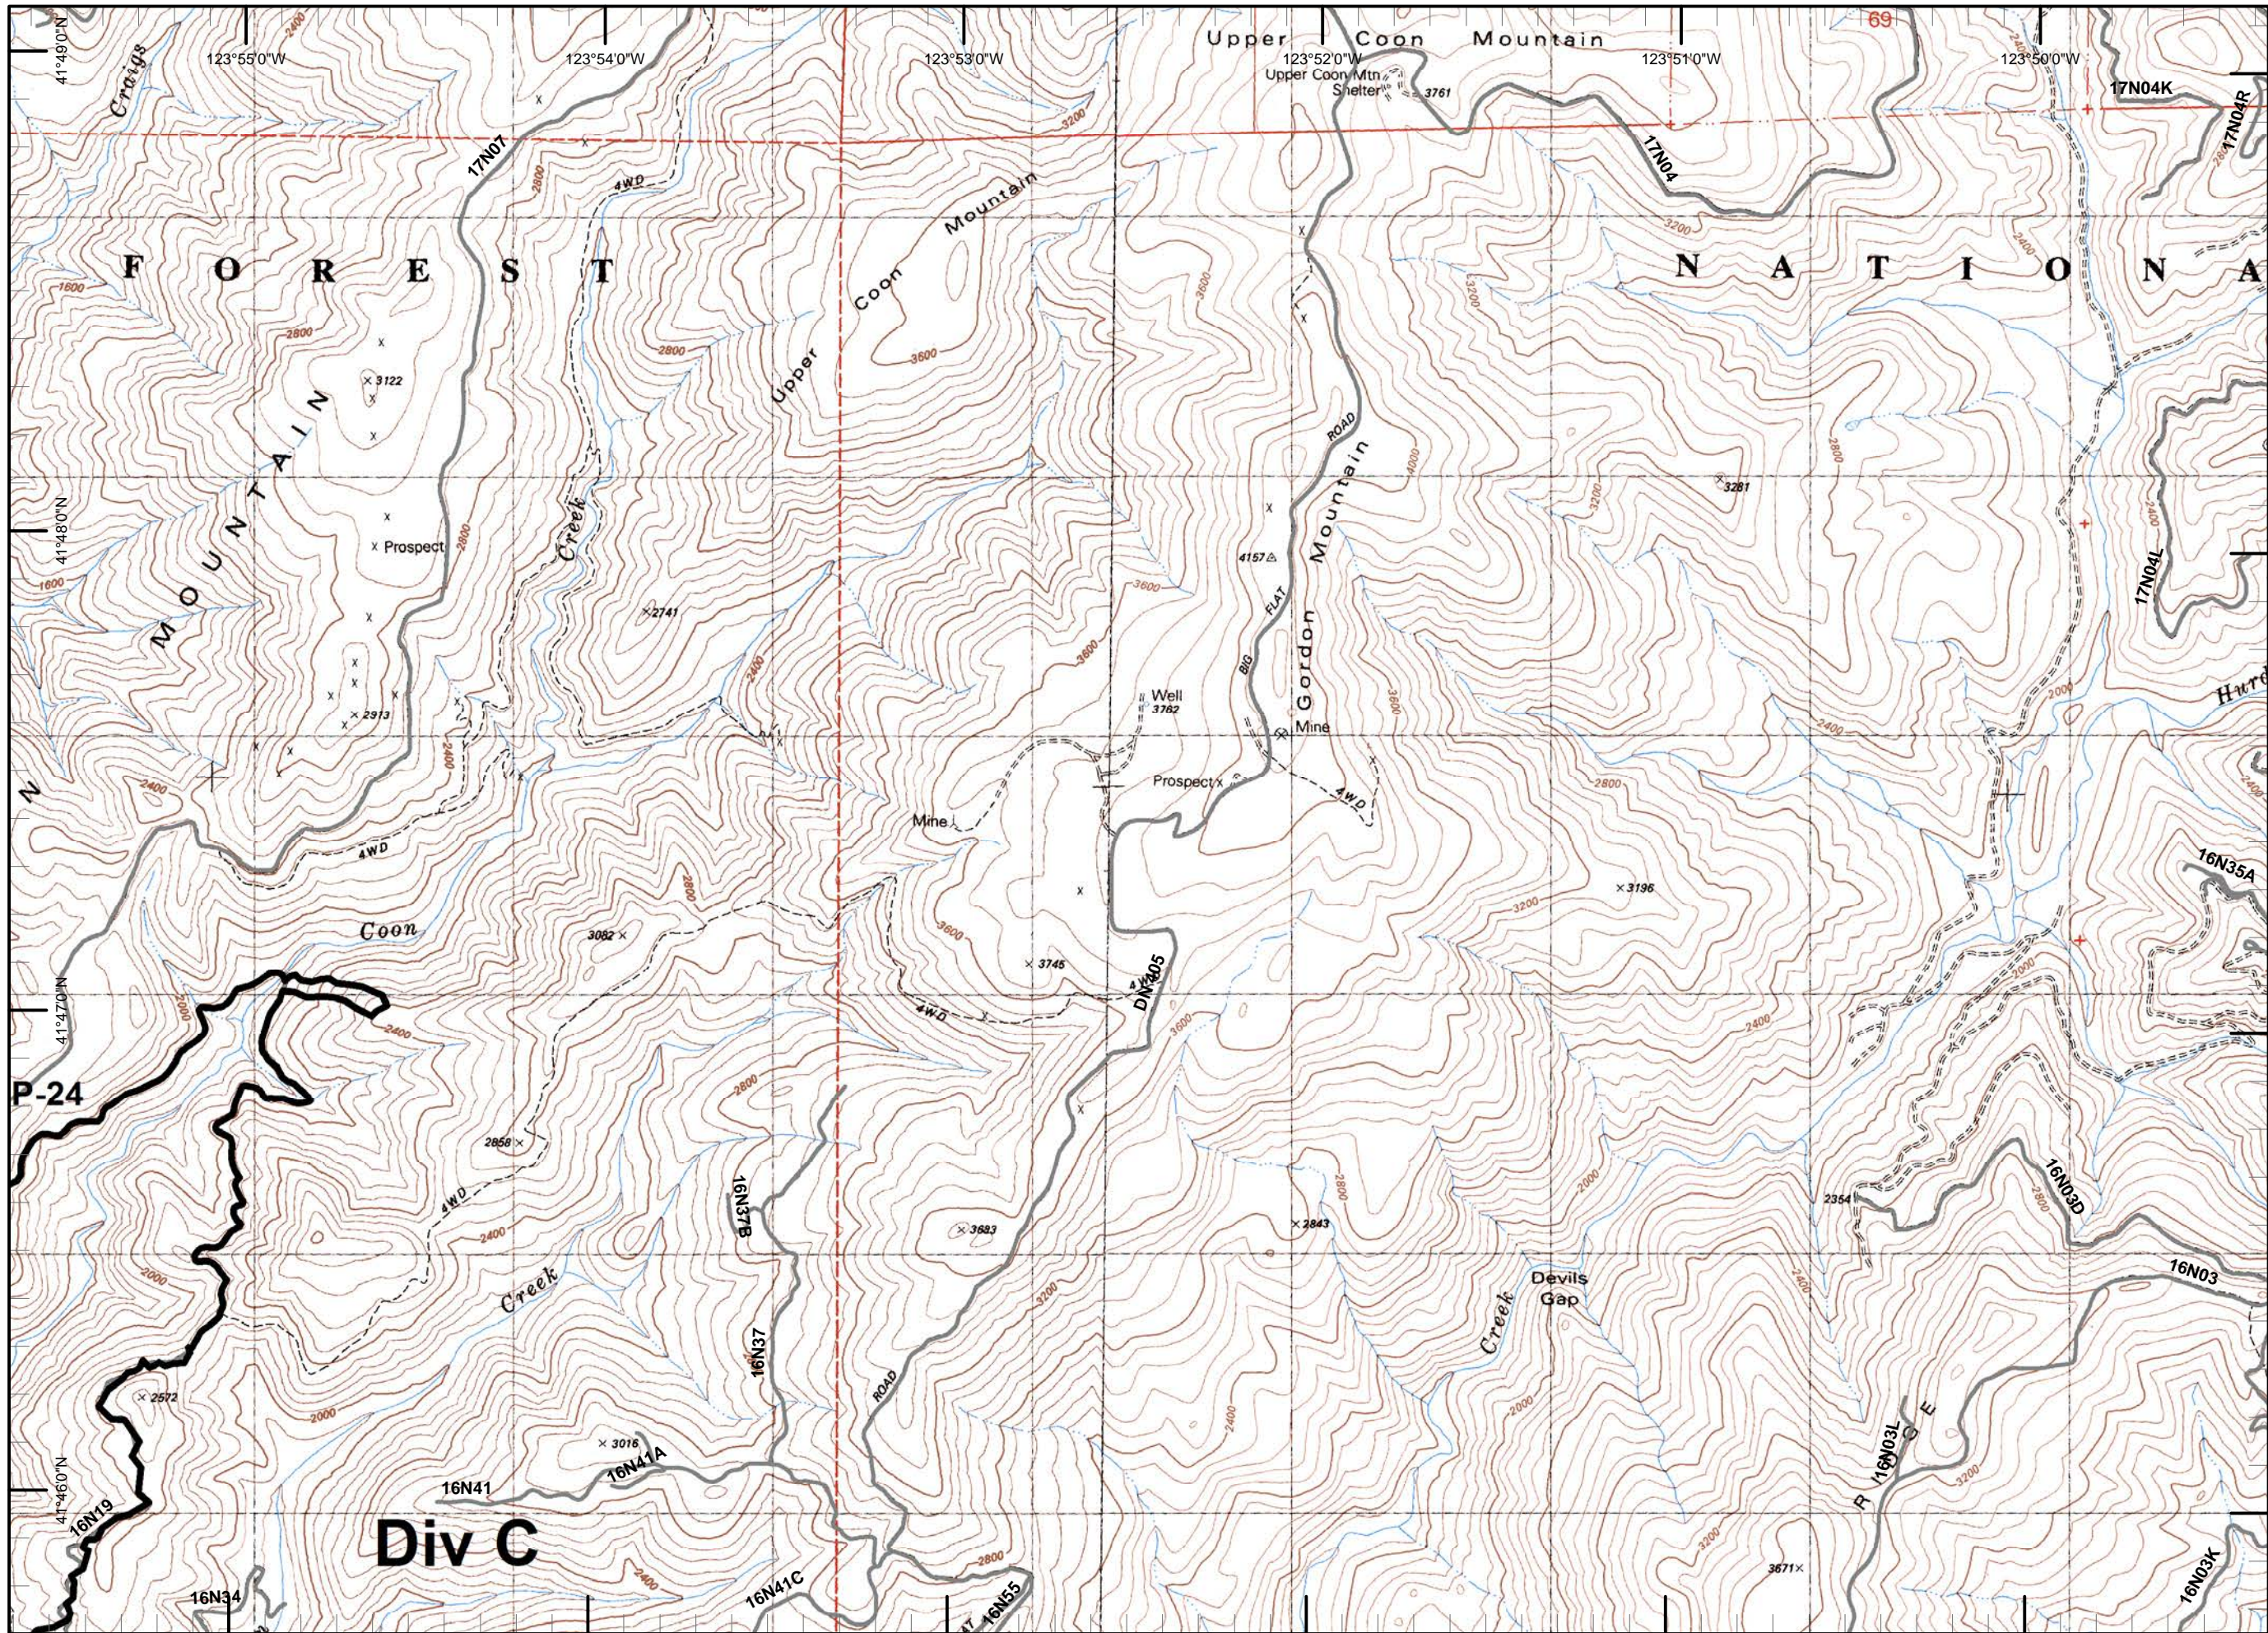

**Legend**

- Division
- Branch
- Drop Point
- Fire Origin
- Spot Fire
- Helispot
- Staging Area
- Water Source
- Restricted Water Source
- RAWs
- Incident Base
- Camp
- Incident Command Post
- Repeater
- Safety Zone
- Helibase
- Proposed Dozer Line
- Uncontrolled Fire Edge
- Completed Dozer Line
- Completed Line
- Hand Line
- Road as Completed Line
- Siskiyou Wilderness
- Forest Boundary
- Bear Basin Butte Botanical Area

**Legend**

- )) Division
- ]] Branch
- Drop Point
- ⊗ Fire Origin
- ♂ Spot Fire
- Helispot
- Ⓢ Staging Area
- Ⓜ Water Source
- Ⓜ Restricted Water Source
- WX RAWS
- Ⓟ Incident Base
- Ⓢ Camp
- Ⓜ Incident Command Post
- Ⓟ Repeater
- ⚠ Safety Zone
- Ⓟ Helibase
- ⊗ ● Proposed Dozer Line
- ┌┐ Uncontrolled Fire Edge
- XXXXX Completed Dozer Line
- Completed Line
- H - H - Hand Line
- R - R - Road as Completed Line
- ▒ Siskiyou Wilderness
- ▒ Forest Boundary
- ▒ Bear Basin Butte Botanical Area

**Legend**

- )) Division
- ]] Branch
- Drop Point
- ⊗ Fire Origin
- ♂ Spot Fire
- Helispot
- Ⓢ Staging Area
- Ⓜ Water Source
- Ⓜ Restricted Water Source
- WX RAWS
- Ⓟ Incident Base
- Ⓢ Camp
- Ⓢ Incident Command Post
- Ⓟ Repeater
- ⚠ Safety Zone
- Ⓟ Helibase
- ⊗ ● Proposed Dozer Line
- ⊗ Uncontrolled Fire Edge
- ⊗ Completed Dozer Line
- Completed Line
- H - H - Hand Line
- R - R - Road as Completed Line
- Siskiyou Wilderness
- ▬ Forest Boundary
- ▨ Bear Basin Butte Botanical Area