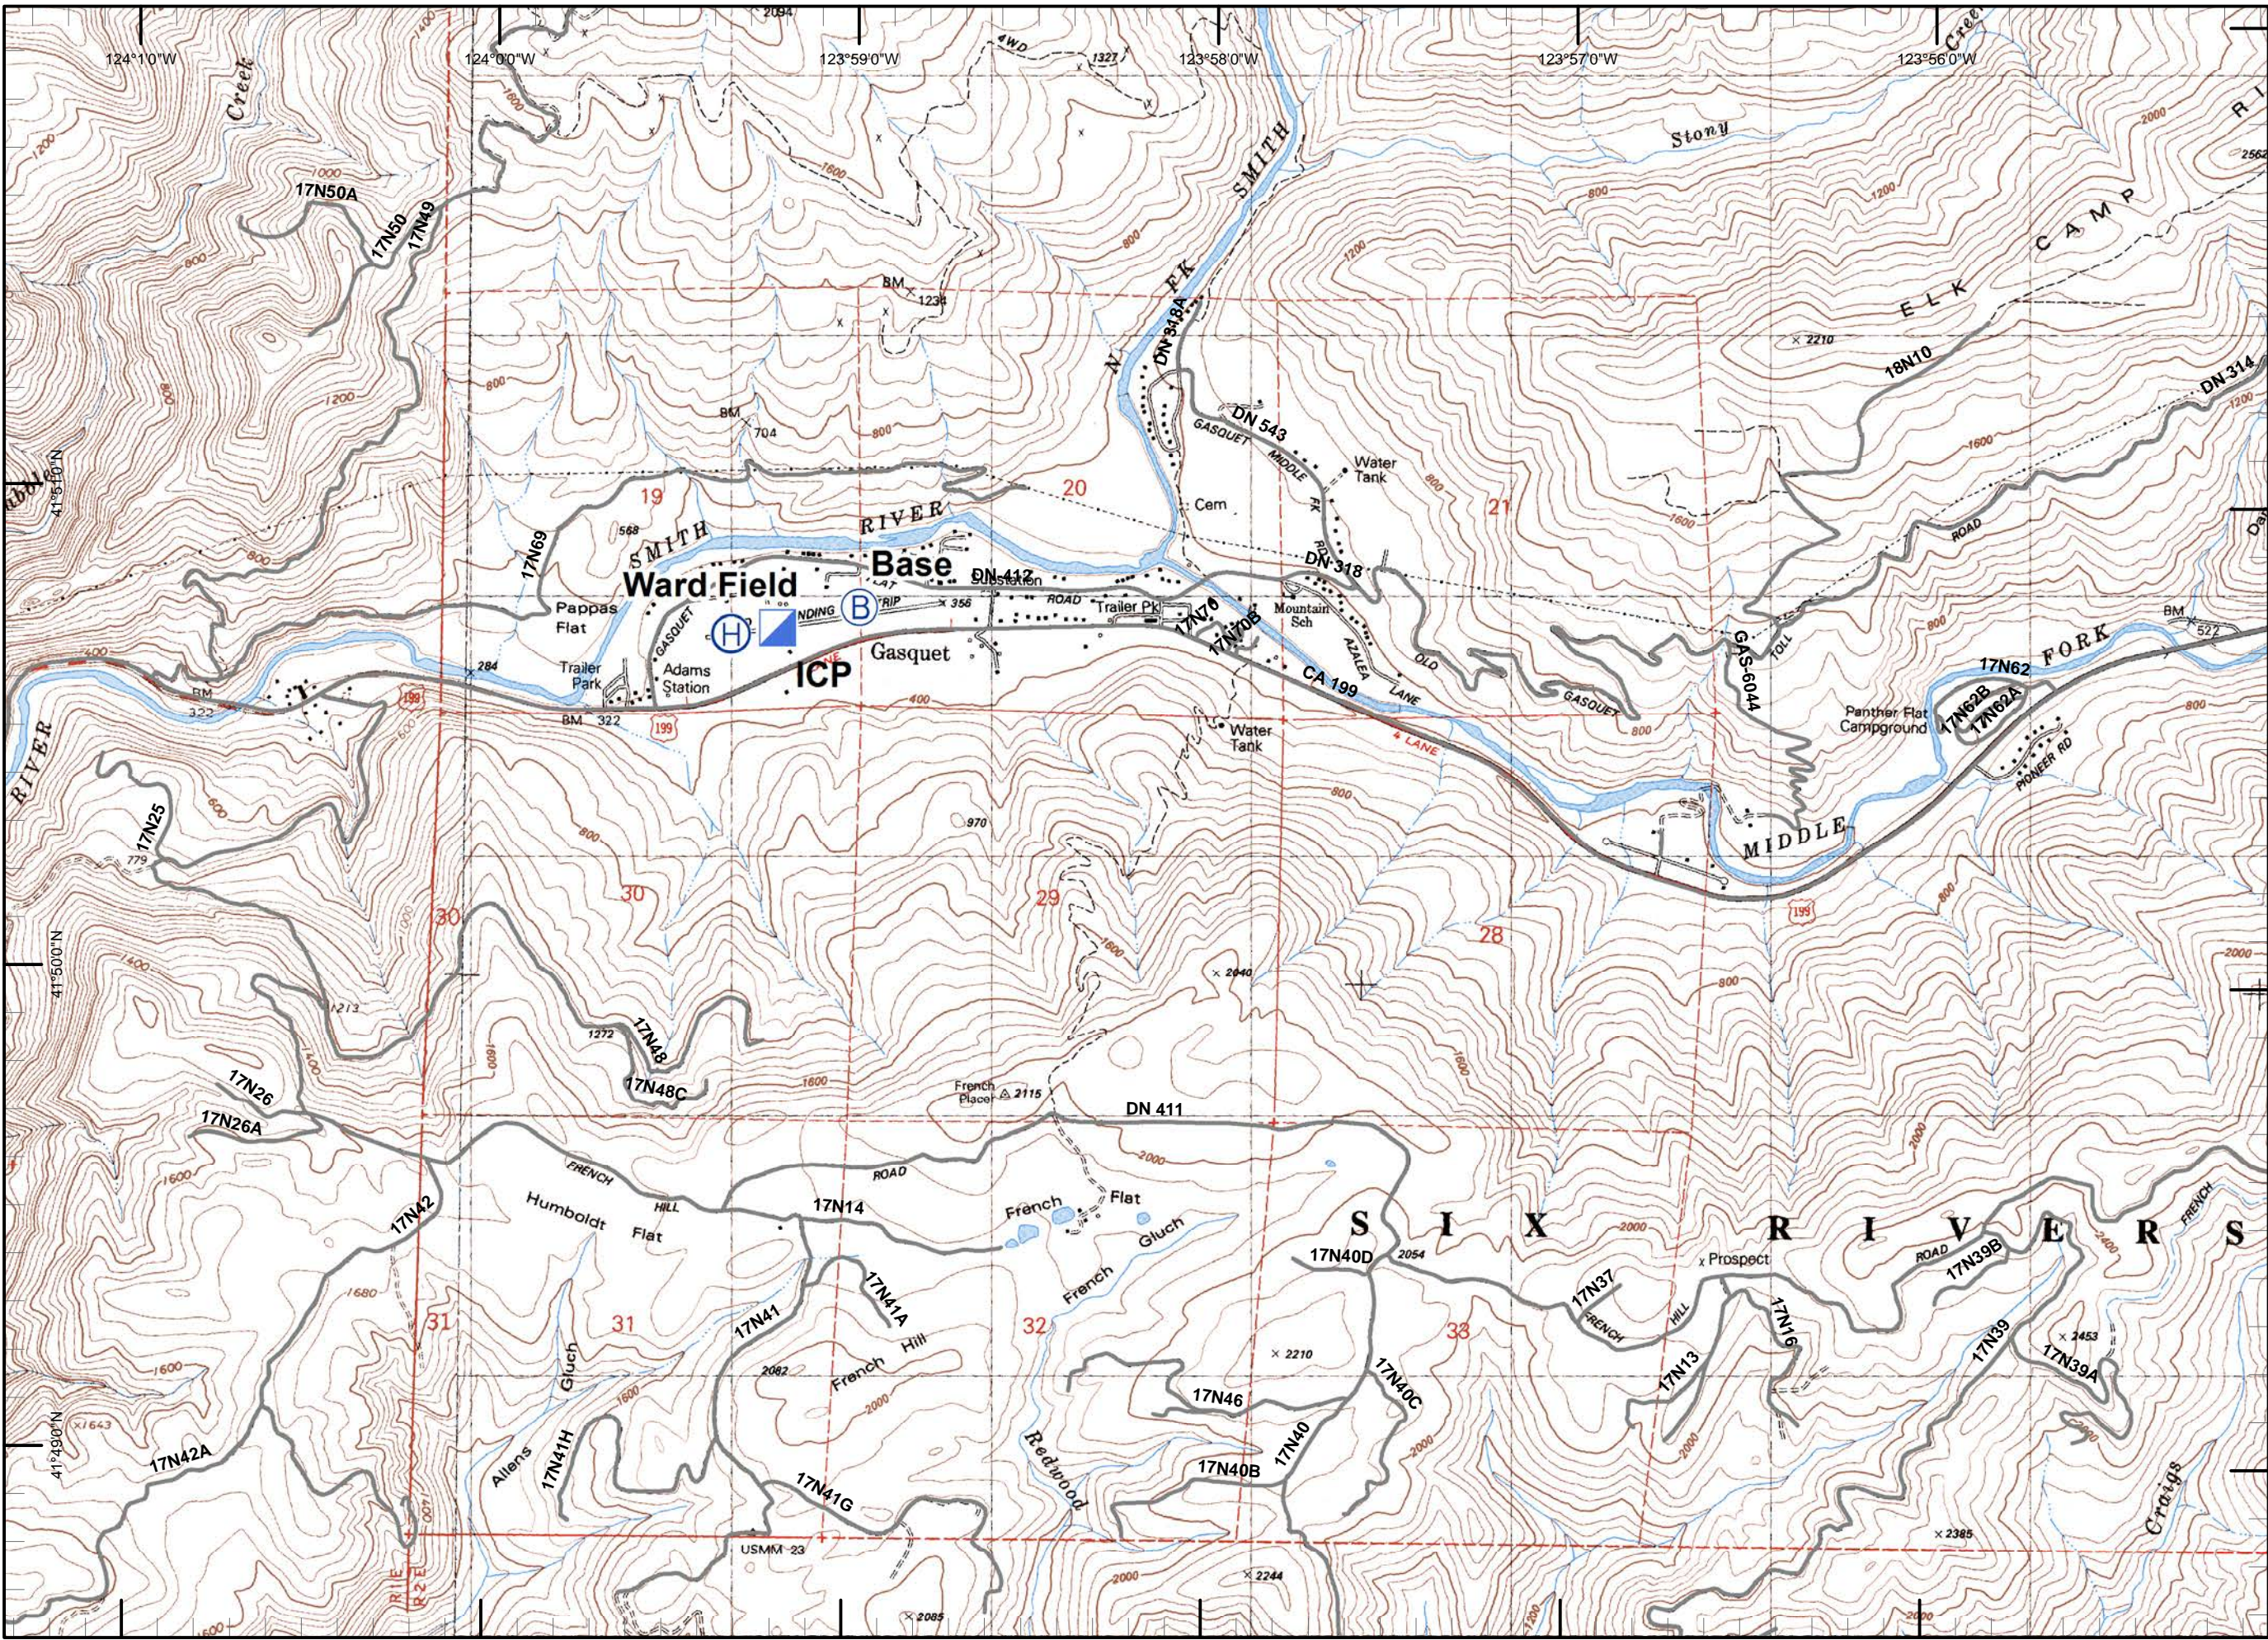

**Legend**

- ) ( Division
- ] [ Branch
- Drop Point
- ⊗ Fire Origin
- ♂ Spot Fire
- Helispot
- Ⓢ Staging Area
- Ⓦ Water Source
- Ⓦ Restricted Water Source
- ⓌⓍ RAWS
- Ⓟ Incident Base
- Ⓒ Camp
- ▣ Incident Command Post
- Ⓡ Repeater
- ⚠ Safety Zone
- Ⓟ Helibase
- ⊗ Proposed Dozer Line
- Uncontrolled Fire Edge
- ⊗ Completed Dozer Line
- Completed Line
- H - H - Hand Line
- R - R - Road as Completed Line
- Siskiyou Wilderness
- ⋯ Forest Boundary
- ▨ Bear Basin Butte
- ▨ Botanical Area

**Legend**

- Division
- Branch
- Drop Point
- Fire Origin
- Spot Fire
- Helispot
- Staging Area
- Water Source
- Restricted Water Source
- RAWS
- Incident Base
- Camp
- Incident Command Post
- Repeater
- Safety Zone
- Helibase
- Proposed Dozer Line
- Uncontrolled Fire Edge
- Completed Dozer Line
- Completed Line
- H - H - Hand Line
- R - R - Road as Completed Line
- Siskiyou Wilderness
- Forest Boundary
- Bear Basin Butte Botanical Area

Legend

- )) Division
- [[ Branch
- Drop Point
- ⊗ Fire Origin
- ♂ Spot Fire
- Helispot
- Ⓢ Staging Area
- Ⓜ Water Source
- Ⓜ Restricted Water Source
- WX RAWS
- Ⓟ Incident Base
- Ⓒ Camp
- Ⓜ Incident Command Post
- Ⓟ Repeater
- ⚠ Safety Zone
- Ⓜ Helibase
- ⊗ Proposed Dozer Line
- Uncontrolled Fire Edge
- XXXXX Completed Dozer Line
- Completed Line
- H - H - Hand Line
- R - R - Road as Completed Line
- ▭ Siskiyou Wilderness
- ▭ Forest Boundary
- ▭ Bear Basin Butte Botanical Area