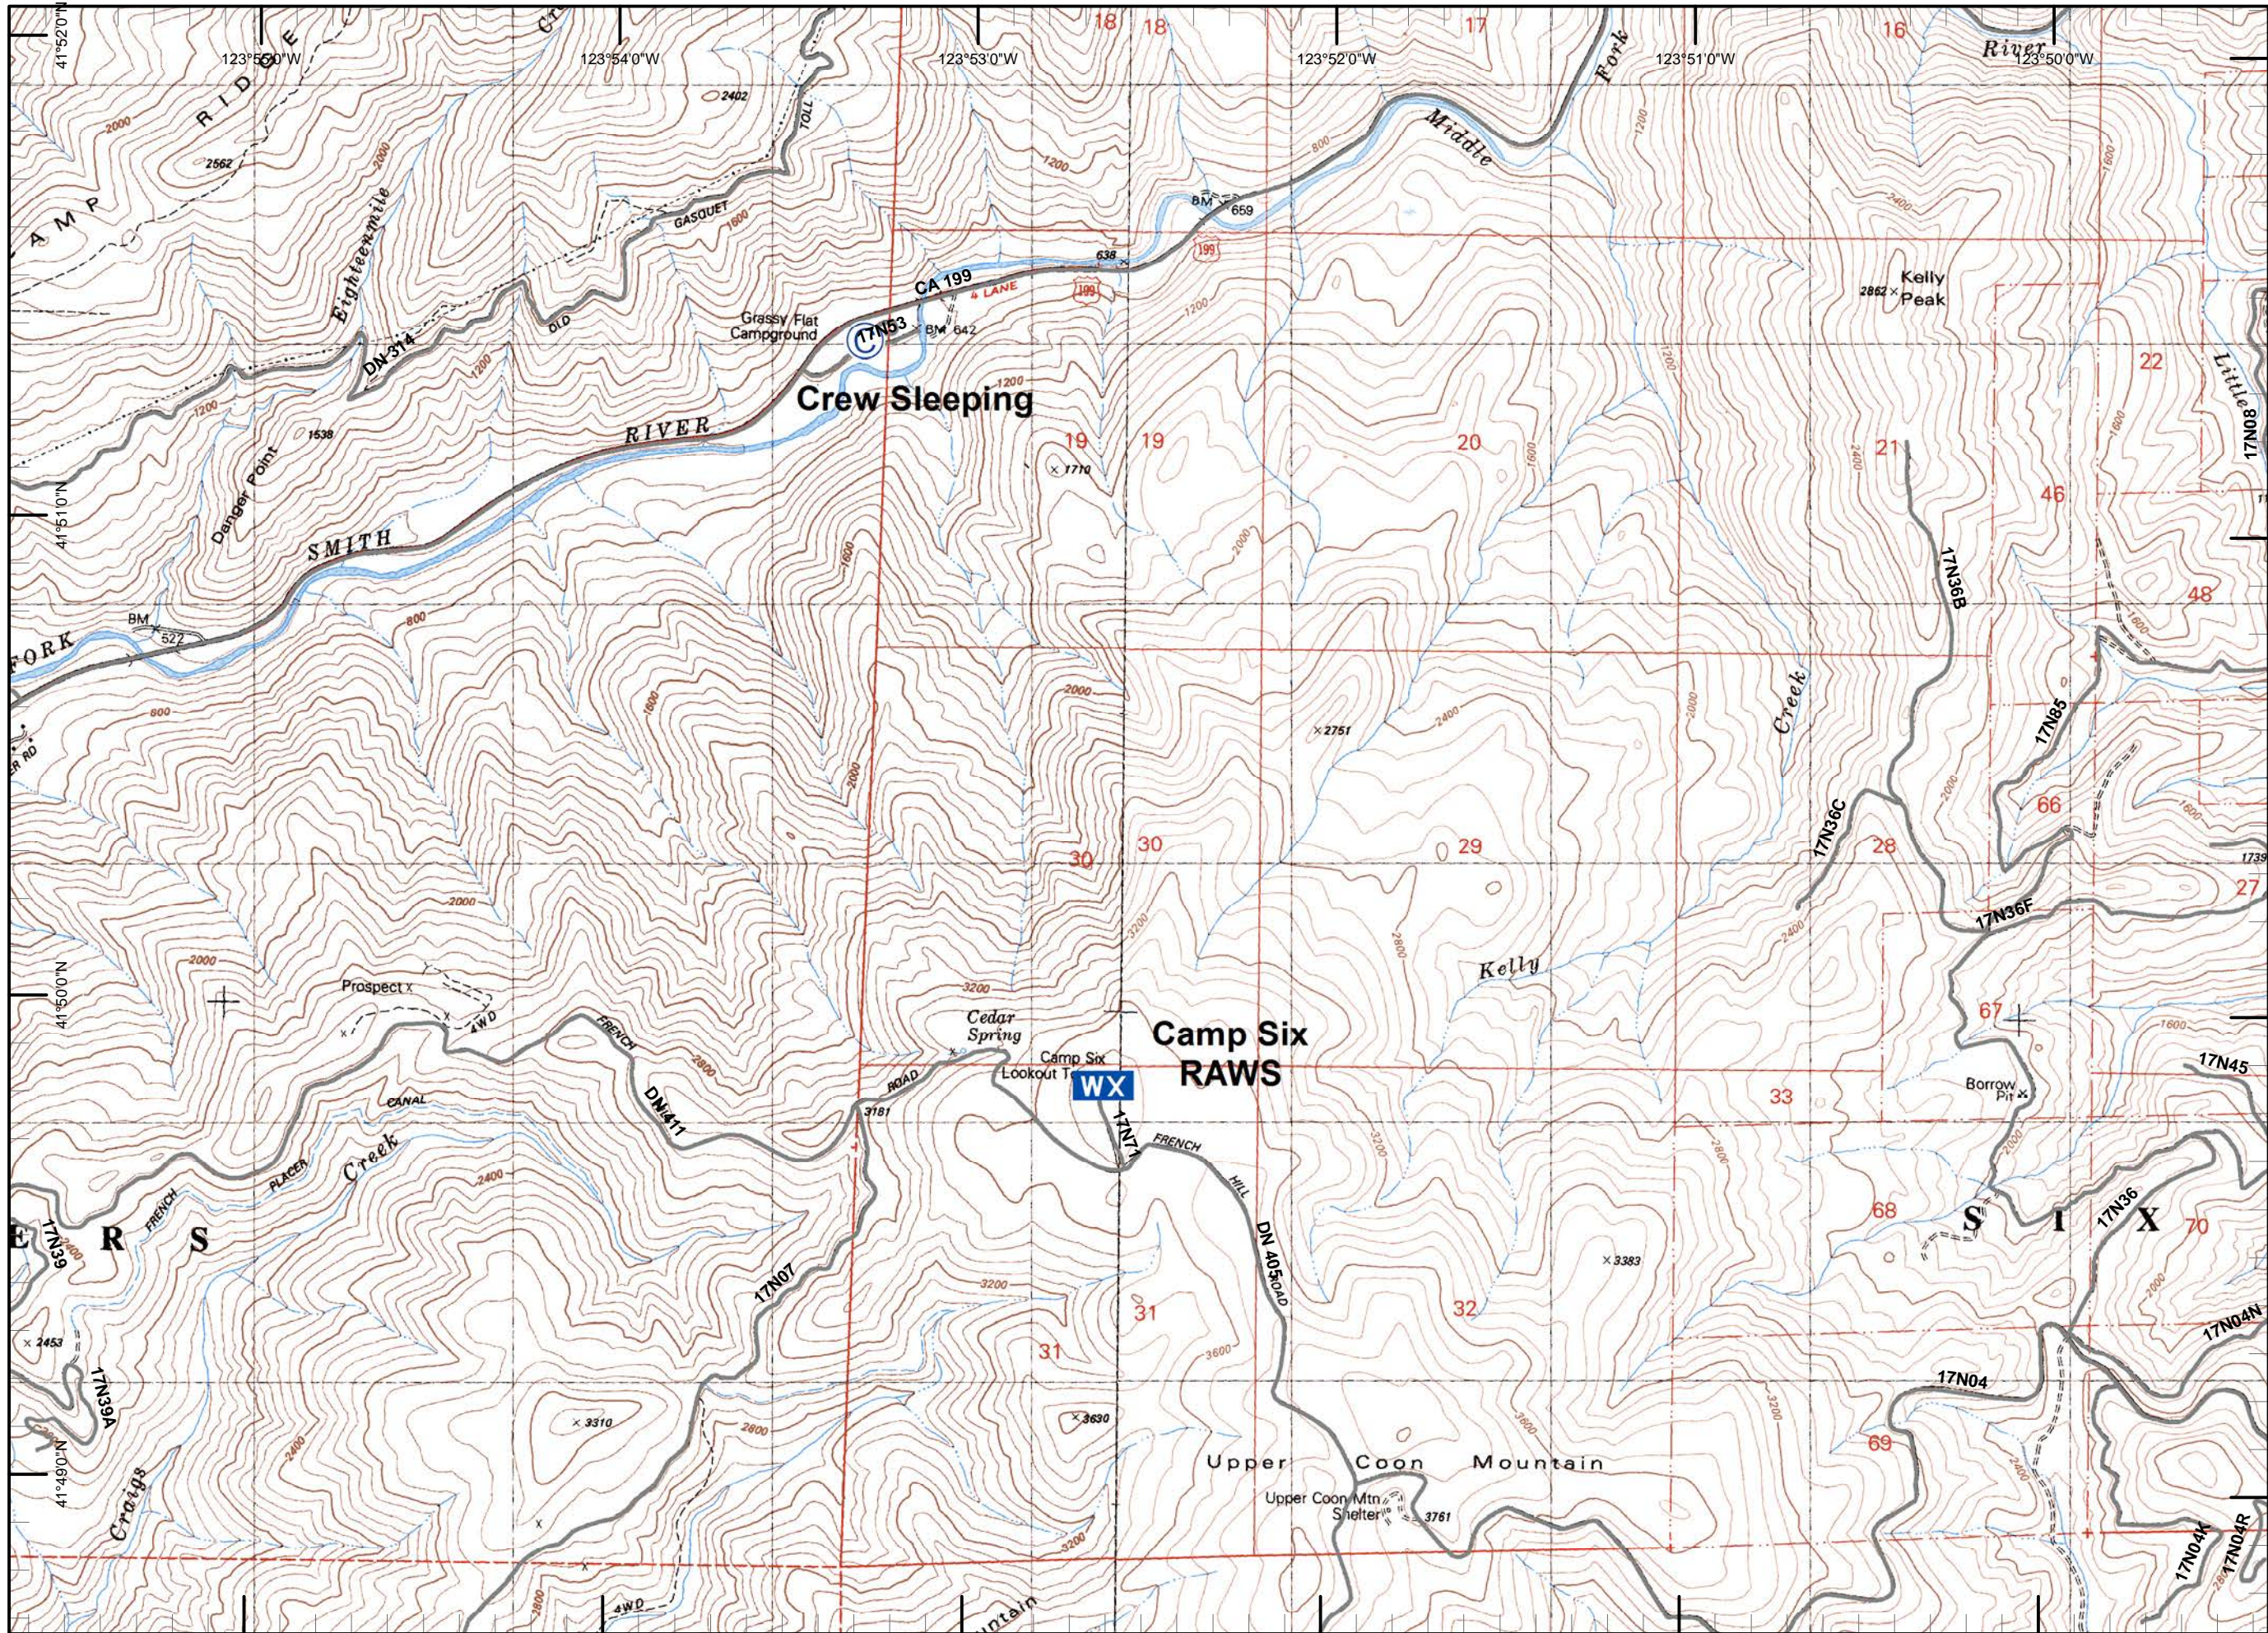

**Legend**

- ) ( Division
- ] [ Branch
- Drop Point
- ⊗ Fire Origin
- ♂ Spot Fire
- Helispot
- Ⓢ Staging Area
- Ⓦ Water Source
- Ⓦ Restricted Water Source
- ⓌⓍ RAWS
- Ⓟ Incident Base
- Ⓒ Camp
- ▣ Incident Command Post
- Ⓡ Repeater
- ⚠ Safety Zone
- Ⓟ Helibase
- ⊗ Proposed Dozer Line
- Uncontrolled Fire Edge
- ⊗ Completed Dozer Line
- Completed Line
- H - H - Hand Line
- R - R - Road as Completed Line
- Siskiyou Wilderness
- ⋯ Forest Boundary
- ▨ Bear Basin Butte
- ▨ Botanical Area

**Legend**

- Division
- Branch
- Drop Point
- Fire Origin
- Spot Fire
- Helispot
- Staging Area
- Water Source
- Restricted Water Source
- RAWS
- Incident Base
- Camp
- Incident Command Post
- Repeater
- Safety Zone
- Helibase
- Proposed Dozer Line
- Uncontrolled Fire Edge
- Completed Dozer Line
- Completed Line
- H - H - Hand Line
- R - R - Road as Completed Line
- Siskiyou Wilderness
- Forest Boundary
- Bear Basin Butte Botanical Area

**Legend**

- Division
- Branch
- Drop Point
- Fire Origin
- Spot Fire
- Helispot
- Staging Area
- Water Source
- Restricted Water Source
- RAWs
- Incident Base
- Camp
- Incident Command Post
- Repeater
- Safety Zone
- Helibase
- Proposed Dozer Line
- Uncontrolled Fire Edge
- Completed Dozer Line
- Completed Line
- Hand Line
- Road as Completed Line
- Siskiyou Wilderness
- Forest Boundary
- Bear Basin Butte Botanical Area