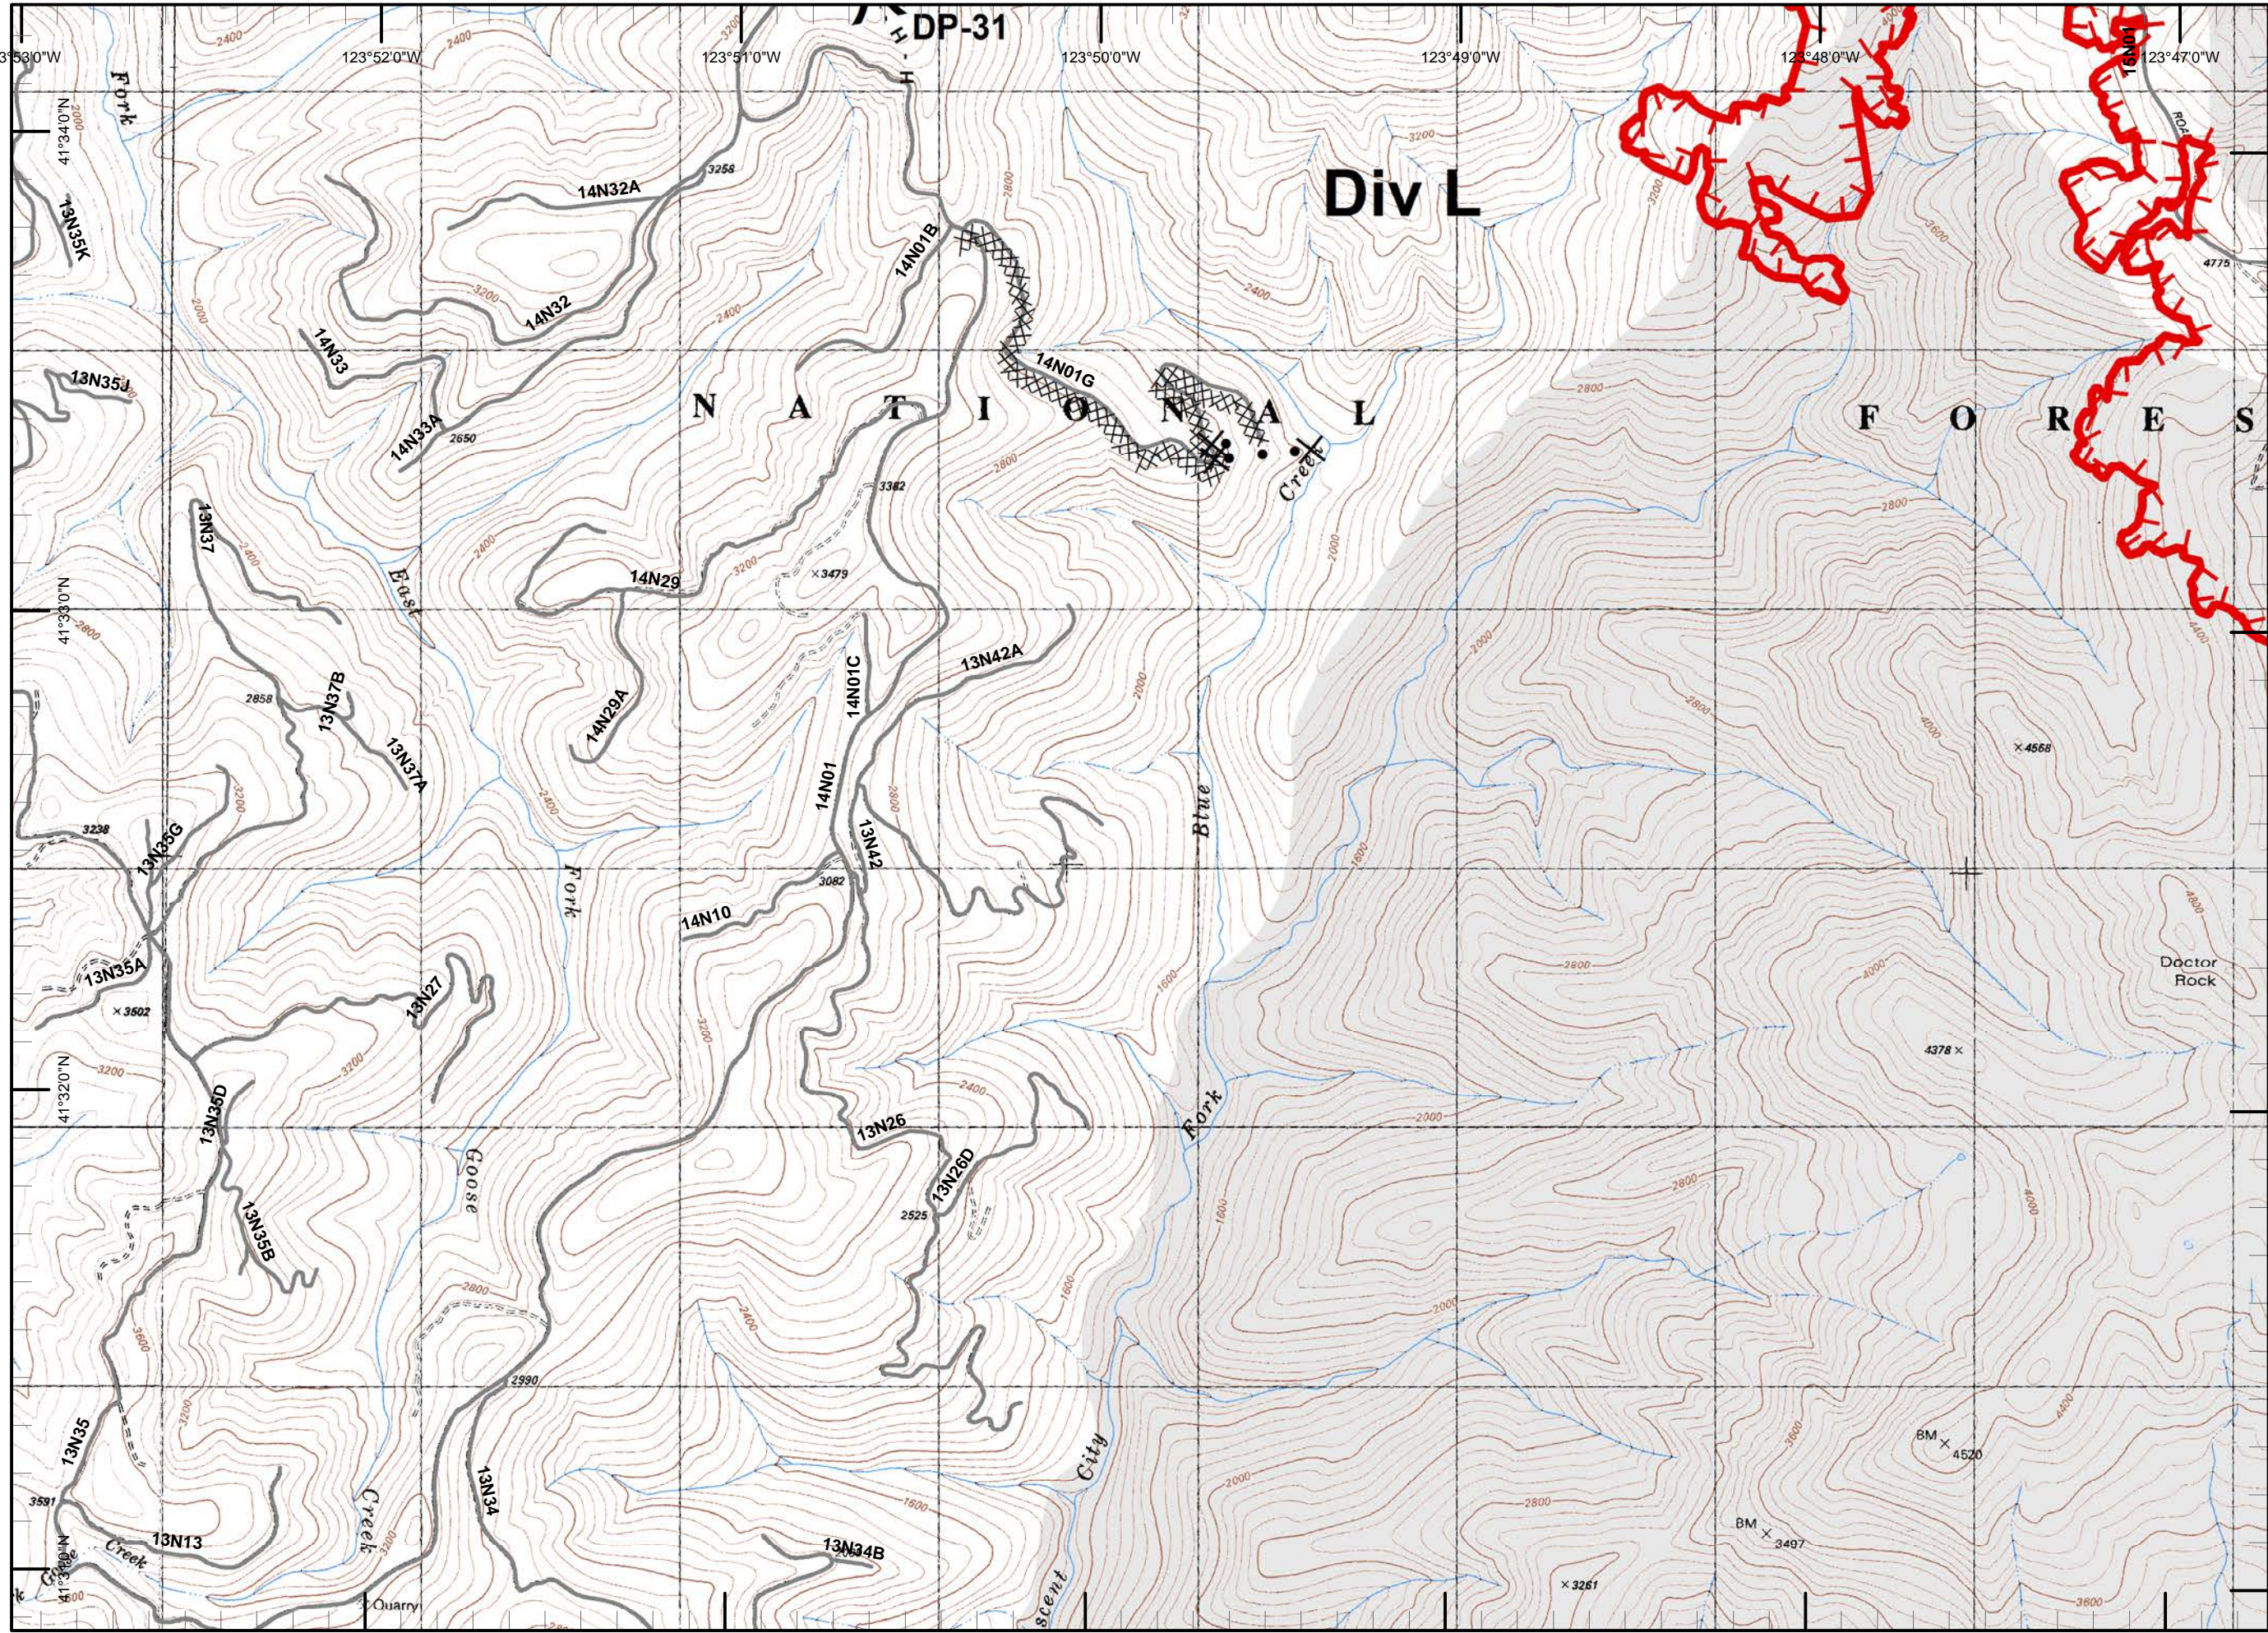

**Legend**

- Division
- Branch
- Drop Point
- Fire Origin
- Spot Fire
- Helispot
- Staging Area
- Water Source
- Restricted Water Source
- RAWs
- Incident Base
- Camp
- Incident Command Post
- Repeater
- Safety Zone
- Helibase
- Proposed Dozer Line
- Uncontrolled Fire Edge
- Completed Dozer Line
- Completed Line
- H - H - Hand Line
- R - R - Road as Completed Line
- Siskiyou Wilderness
- Forest Boundary
- Bear Basin Butte Botanical Area

NM  
 8/29/2015  
 8:58:40 PM

**Legend**

- Division
- Branch
- Drop Point
- Fire Origin
- Spot Fire
- Helispot
- Staging Area
- Water Source
- Restricted Water Source
- RAWs
- Incident Base
- Camp
- Incident Command Post
- Repeater
- Safety Zone
- Helibase
- Proposed Dozer Line
- Uncontrolled Fire Edge
- Completed Dozer Line
- Completed Line
- Hand Line
- Road as Completed Line
- Siskiyou Wilderness
- Forest Boundary
- Bear Basin Butte Botanical Area