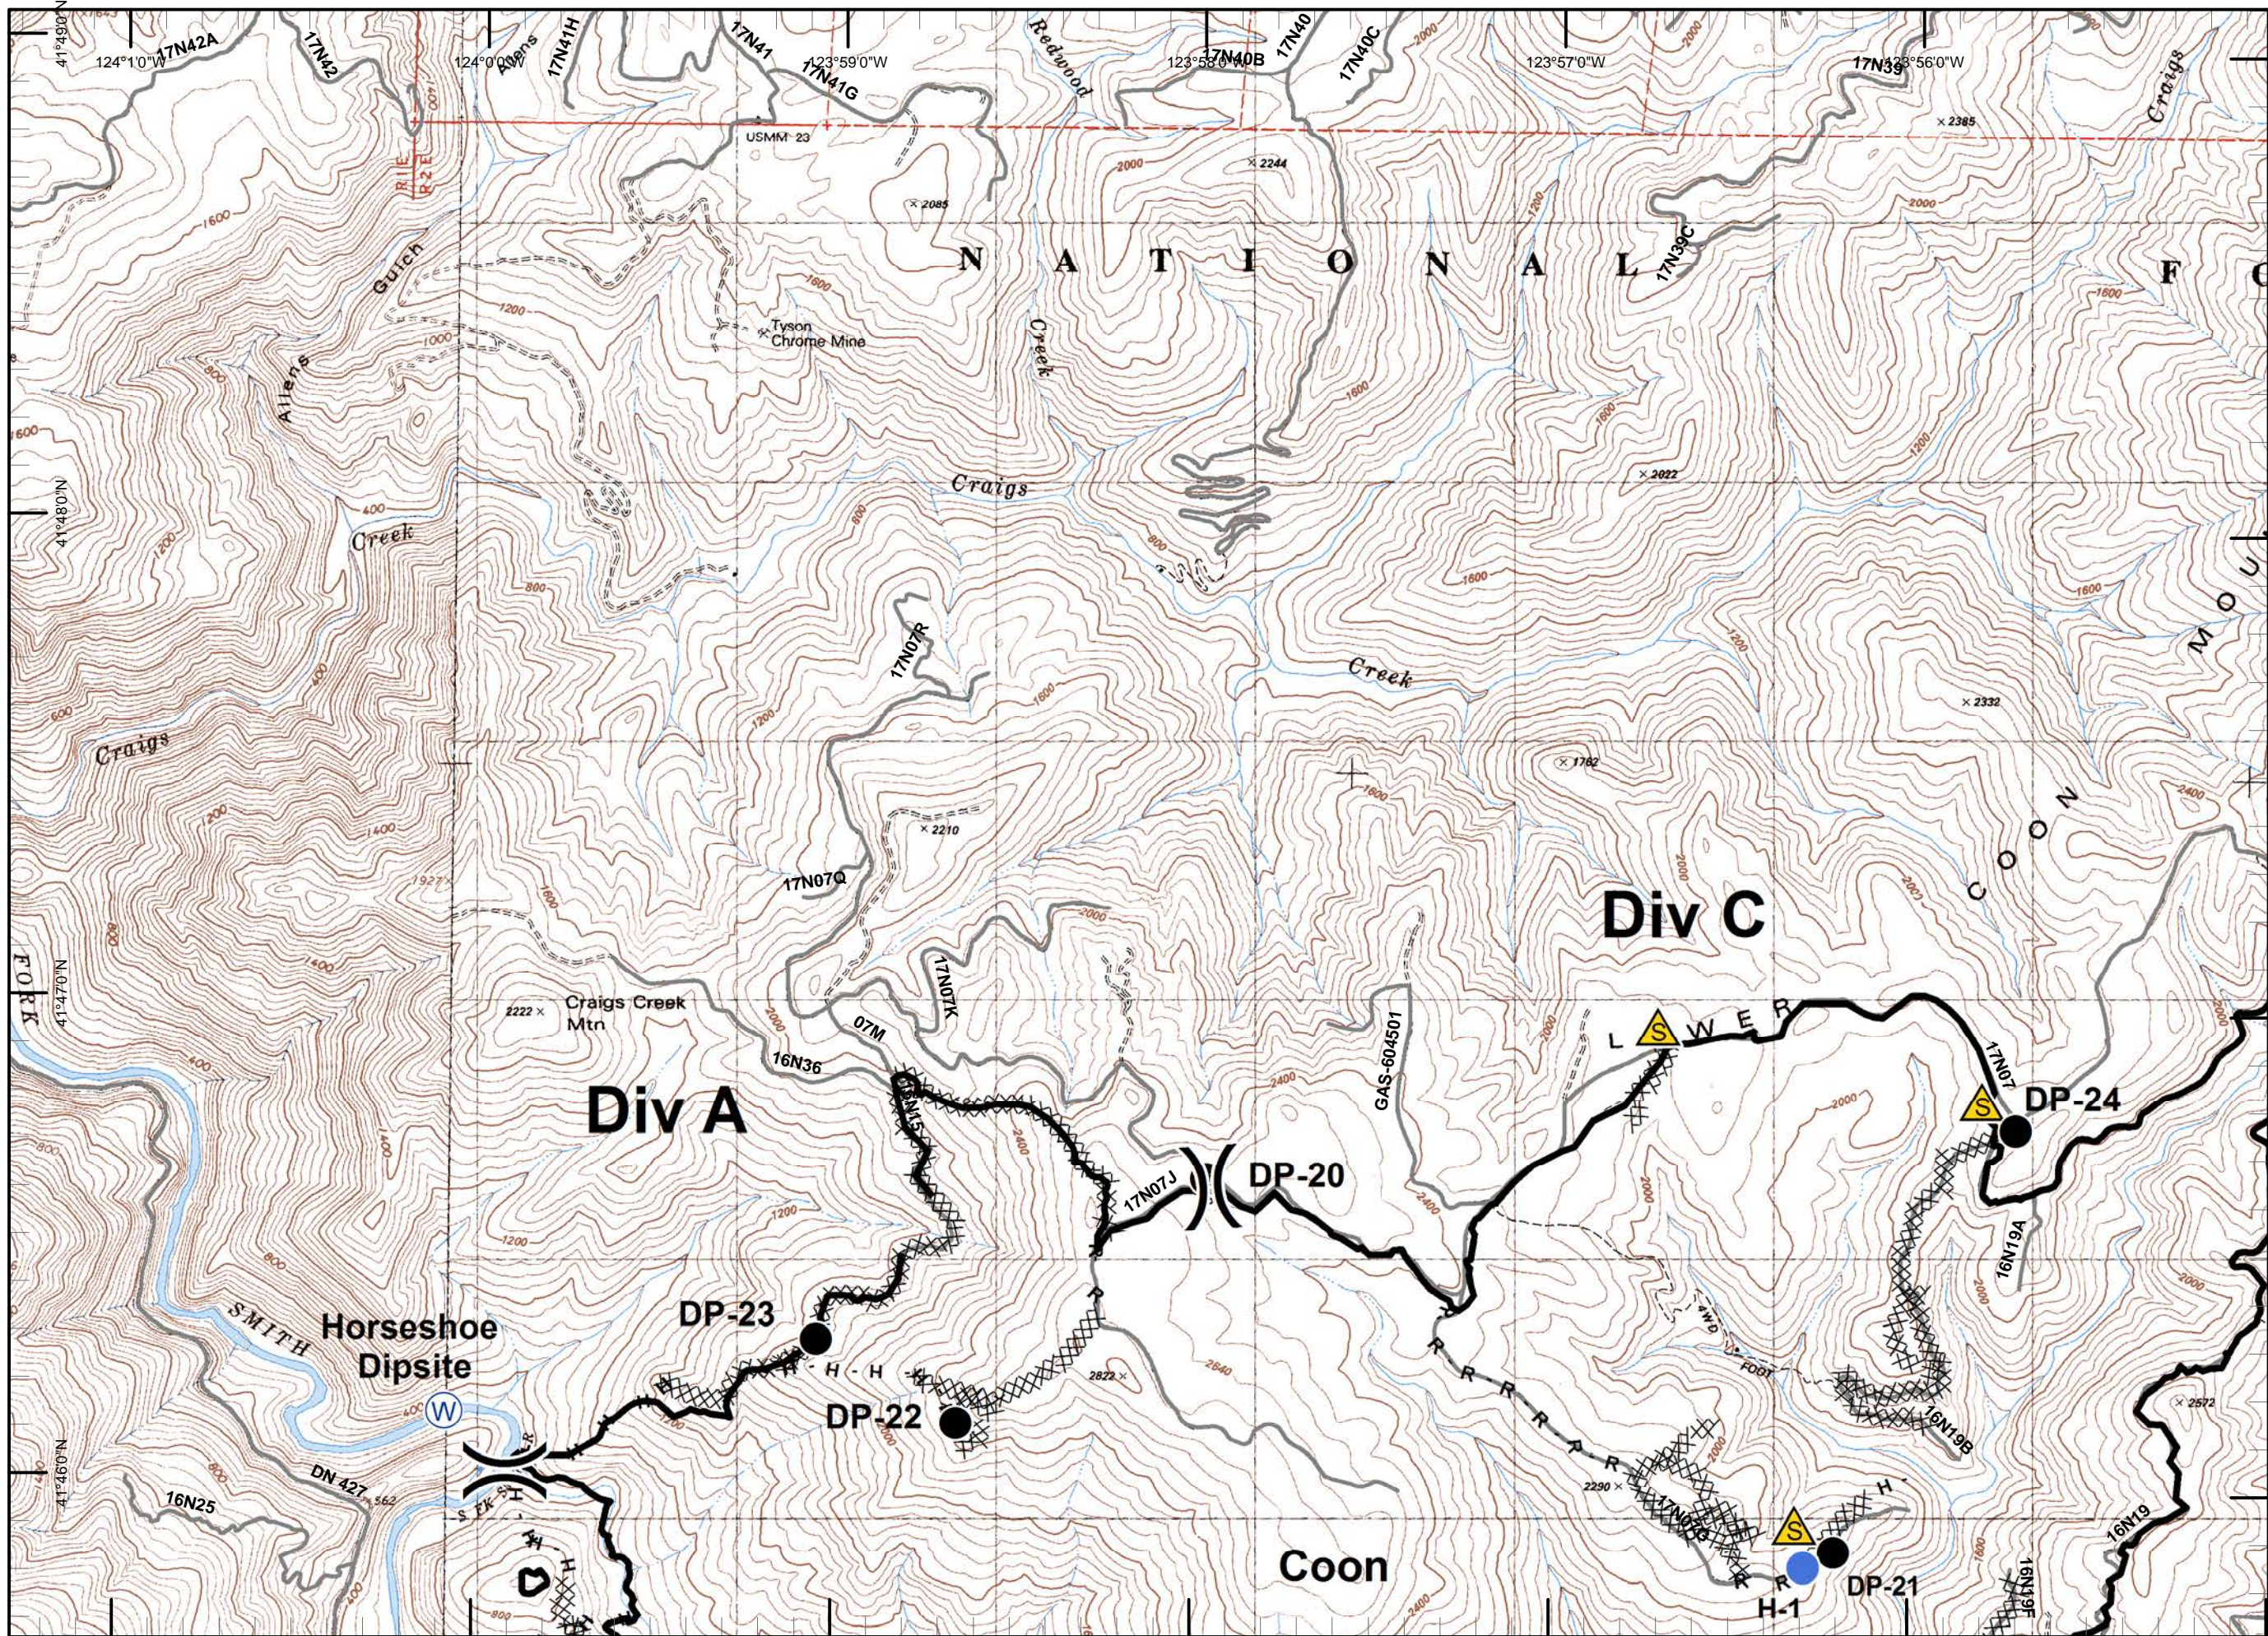

**Legend**

- )) Division
- ]] Branch
- Drop Point
- ⊗ Fire Origin
- ♂ Spot Fire
- Helispot
- Ⓢ Staging Area
- Ⓜ Water Source
- Ⓜ Restricted Water Source
- WX RAWS
- Ⓟ Incident Base
- Ⓢ Camp
- Ⓢ Incident Command Post
- Ⓟ Repeater
- ⚠ Safety Zone
- Ⓟ Helibase
- ⊗ ● Proposed Dozer Line
- ⊗ Uncontrolled Fire Edge
- ⊗ Completed Dozer Line
- Completed Line
- H - H - Hand Line
- R - R - Road as Completed Line
- Siskiyou Wilderness
- ▬ Forest Boundary
- ▨ Bear Basin Butte Botanical Area

**Legend**

- Division
- Branch
- Drop Point
- Fire Origin
- Spot Fire
- Helispot
- Staging Area
- Water Source
- Restricted Water Source
- RAWs
- Incident Base
- Camp
- Incident Command Post
- Repeater
- Safety Zone
- Helibase
- Proposed Dozer Line
- Uncontrolled Fire Edge
- Completed Dozer Line
- Completed Line
- Hand Line
- Road as Completed Line
- Siskiyou Wilderness
- Forest Boundary
- Bear Basin Butte Botanical Area

**Legend**

- Division
- Branch
- Drop Point
- Fire Origin
- Spot Fire
- Helispot
- Staging Area
- Water Source
- Restricted Water Source
- RAWS
- Incident Base
- Camp
- Incident Command Post
- Repeater
- Safety Zone
- Helibase
- Proposed Dozer Line
- Uncontrolled Fire Edge
- Completed Dozer Line
- Completed Line
- H - H - Hand Line
- R - R - Road as Completed Line
- Siskiyou Wilderness
- Forest Boundary
- Bear Basin Butte Botanical Area