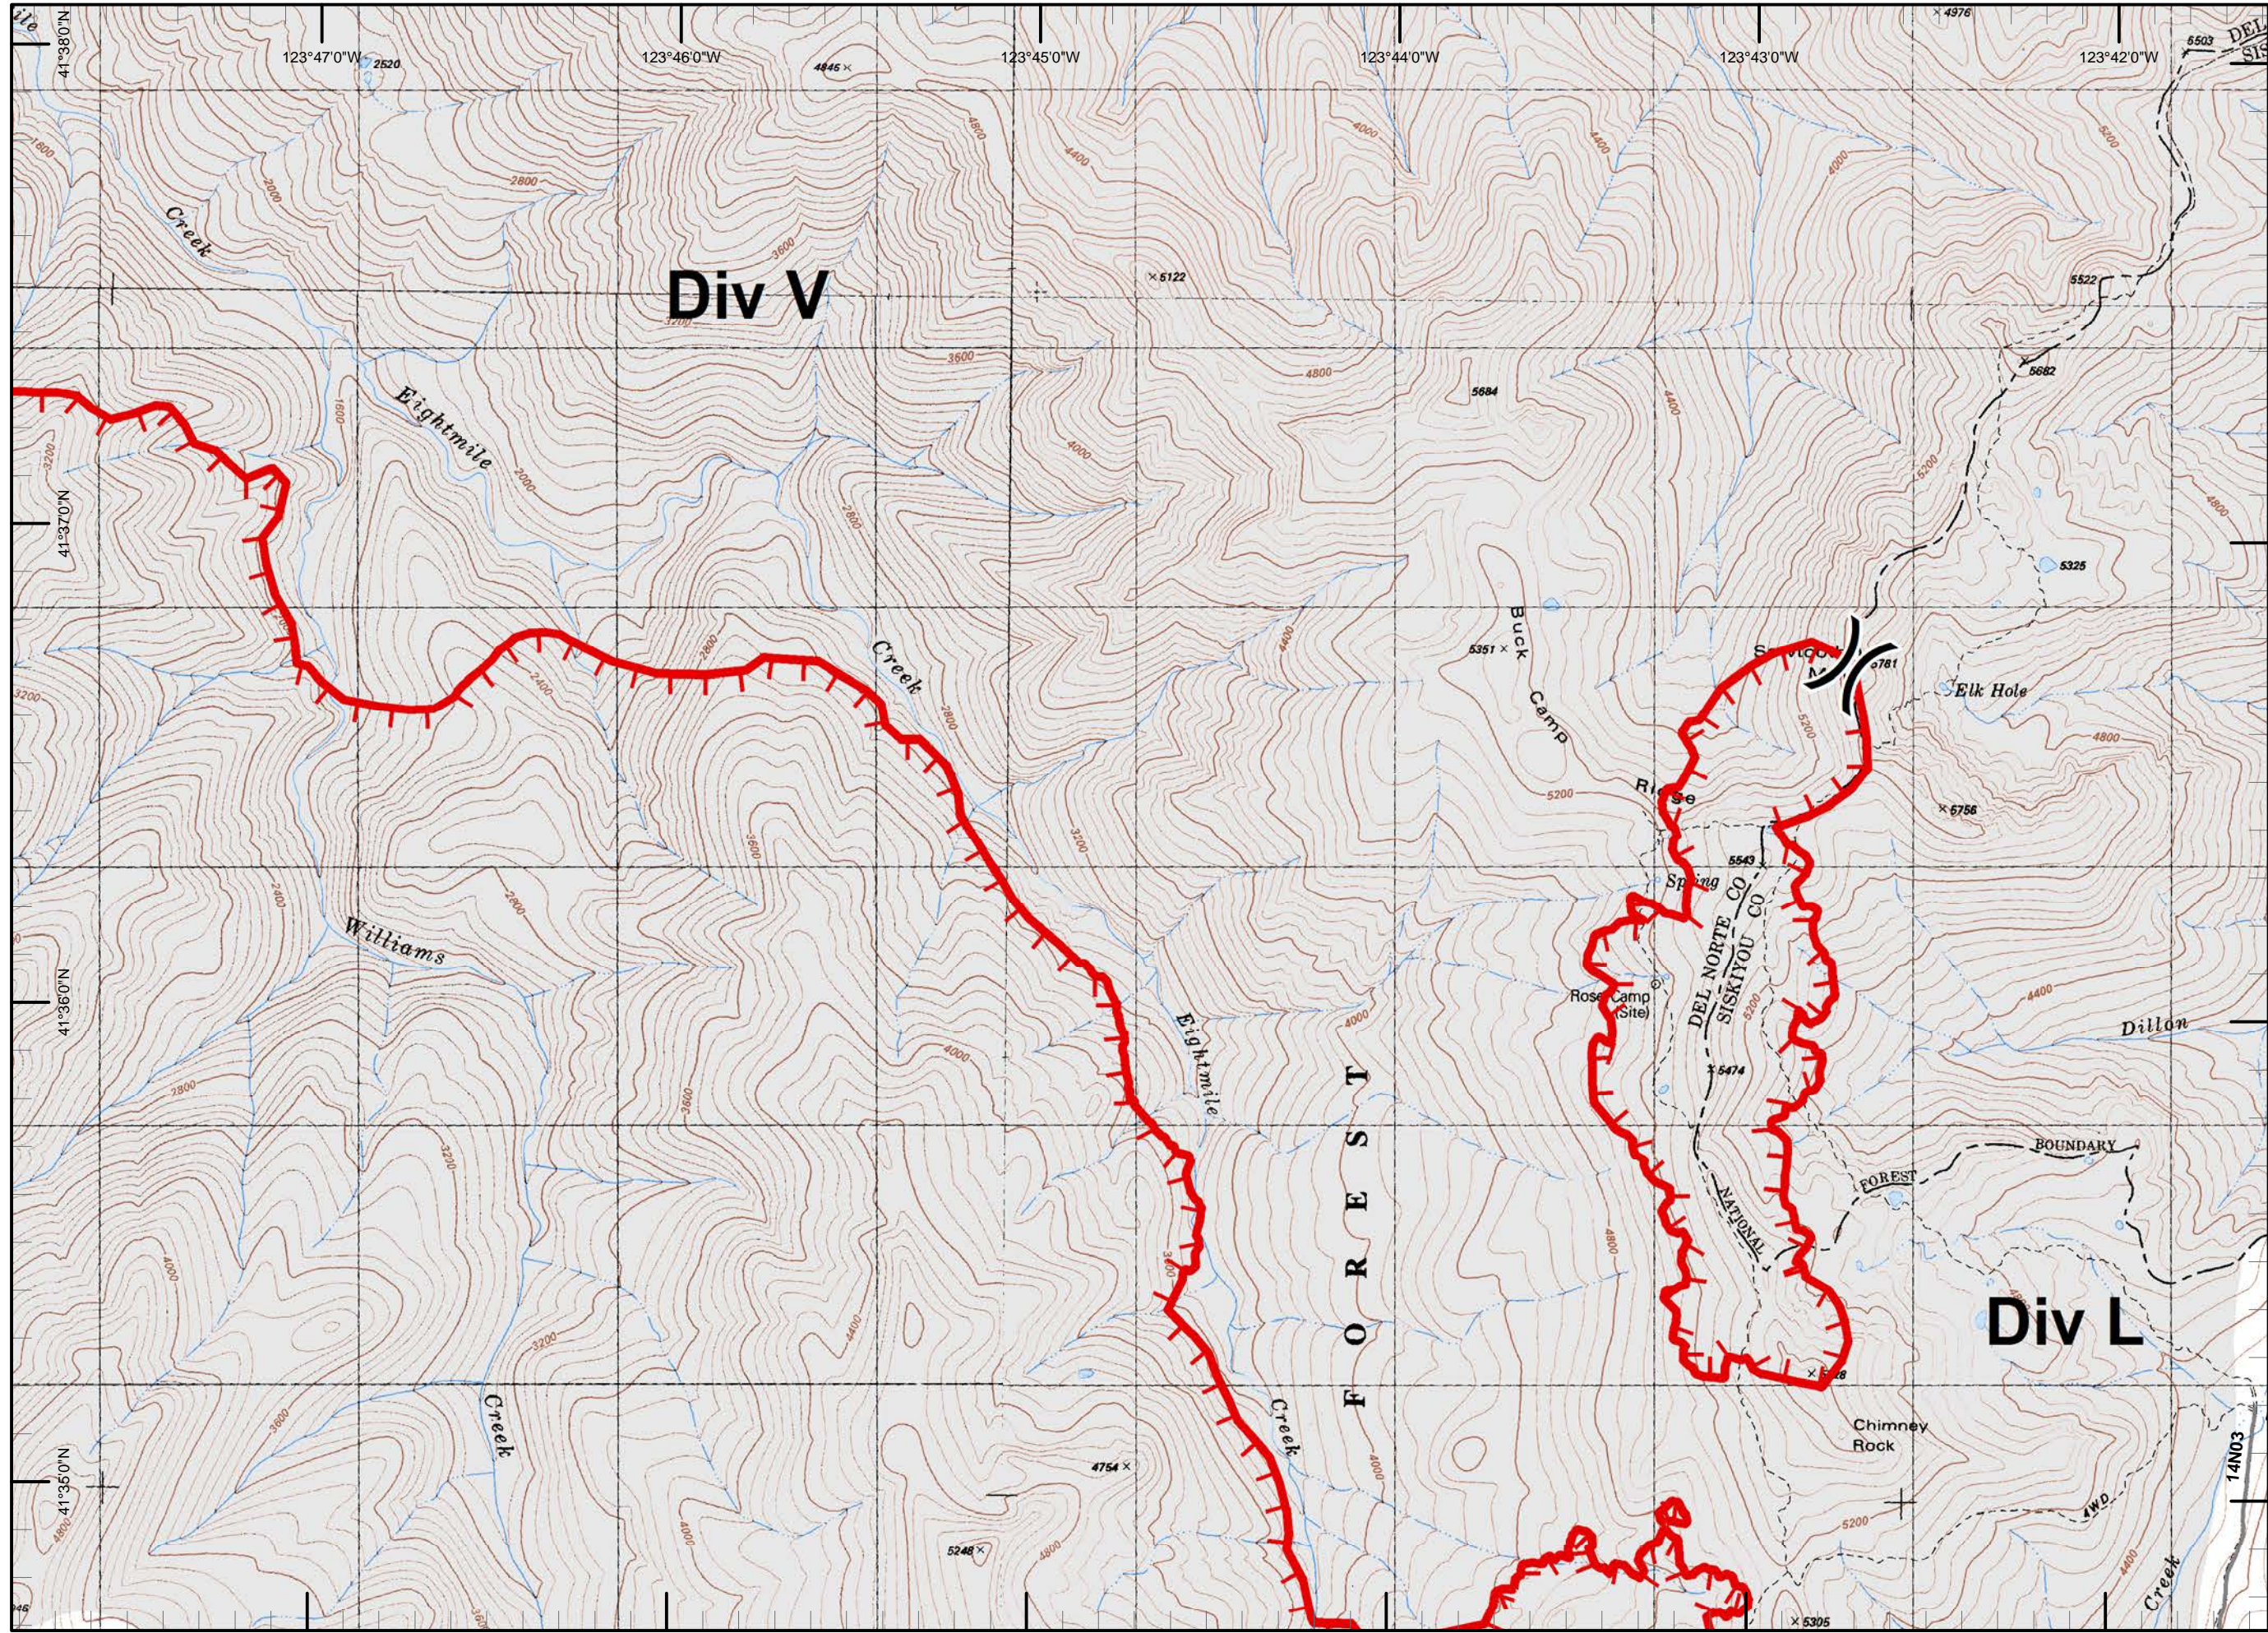

**Legend**

- Division
- Branch
- Drop Point
- Fire Origin
- Spot Fire
- Helispot
- Staging Area
- Water Source
- Restricted Water Source
- RAWS
- Incident Base
- Camp
- Incident Command Post
- Repeater
- Safety Zone
- Helibase
- Proposed Dozer Line
- Uncontrolled Fire Edge
- Completed Dozer Line
- Completed Line
- Hand Line
- Road as Completed Line
- Siskiyou Wilderness
- Forest Boundary
- Bear Basin Butte Botanical Area

**Legend**

- Division
- Branch
- Drop Point
- Fire Origin
- Spot Fire
- Helispot
- Staging Area
- Water Source
- Restricted Water Source
- RAWS
- Incident Base
- Camp
- Incident Command Post
- Repeater
- Safety Zone
- Helibase
- Proposed Dozer Line
- Uncontrolled Fire Edge
- Completed Dozer Line
- Completed Line
- H - H - Hand Line
- R - R - Road as Completed Line
- Siskiyou Wilderness
- Forest Boundary
- Bear Basin Butte Botanical Area

NM  
 8/29/2015  
 8:58:40 PM

**Legend**

- Division
- Branch
- Drop Point
- Fire Origin
- Spot Fire
- Helispot
- Staging Area
- Water Source
- Restricted Water Source
- RAWs
- Incident Base
- Camp
- Incident Command Post
- Repeater
- Safety Zone
- Helibase
- Proposed Dozer Line
- Uncontrolled Fire Edge
- Completed Dozer Line
- Completed Line
- Hand Line
- Road as Completed Line
- Siskiyou Wilderness
- Forest Boundary
- Bear Basin Butte Botanical Area