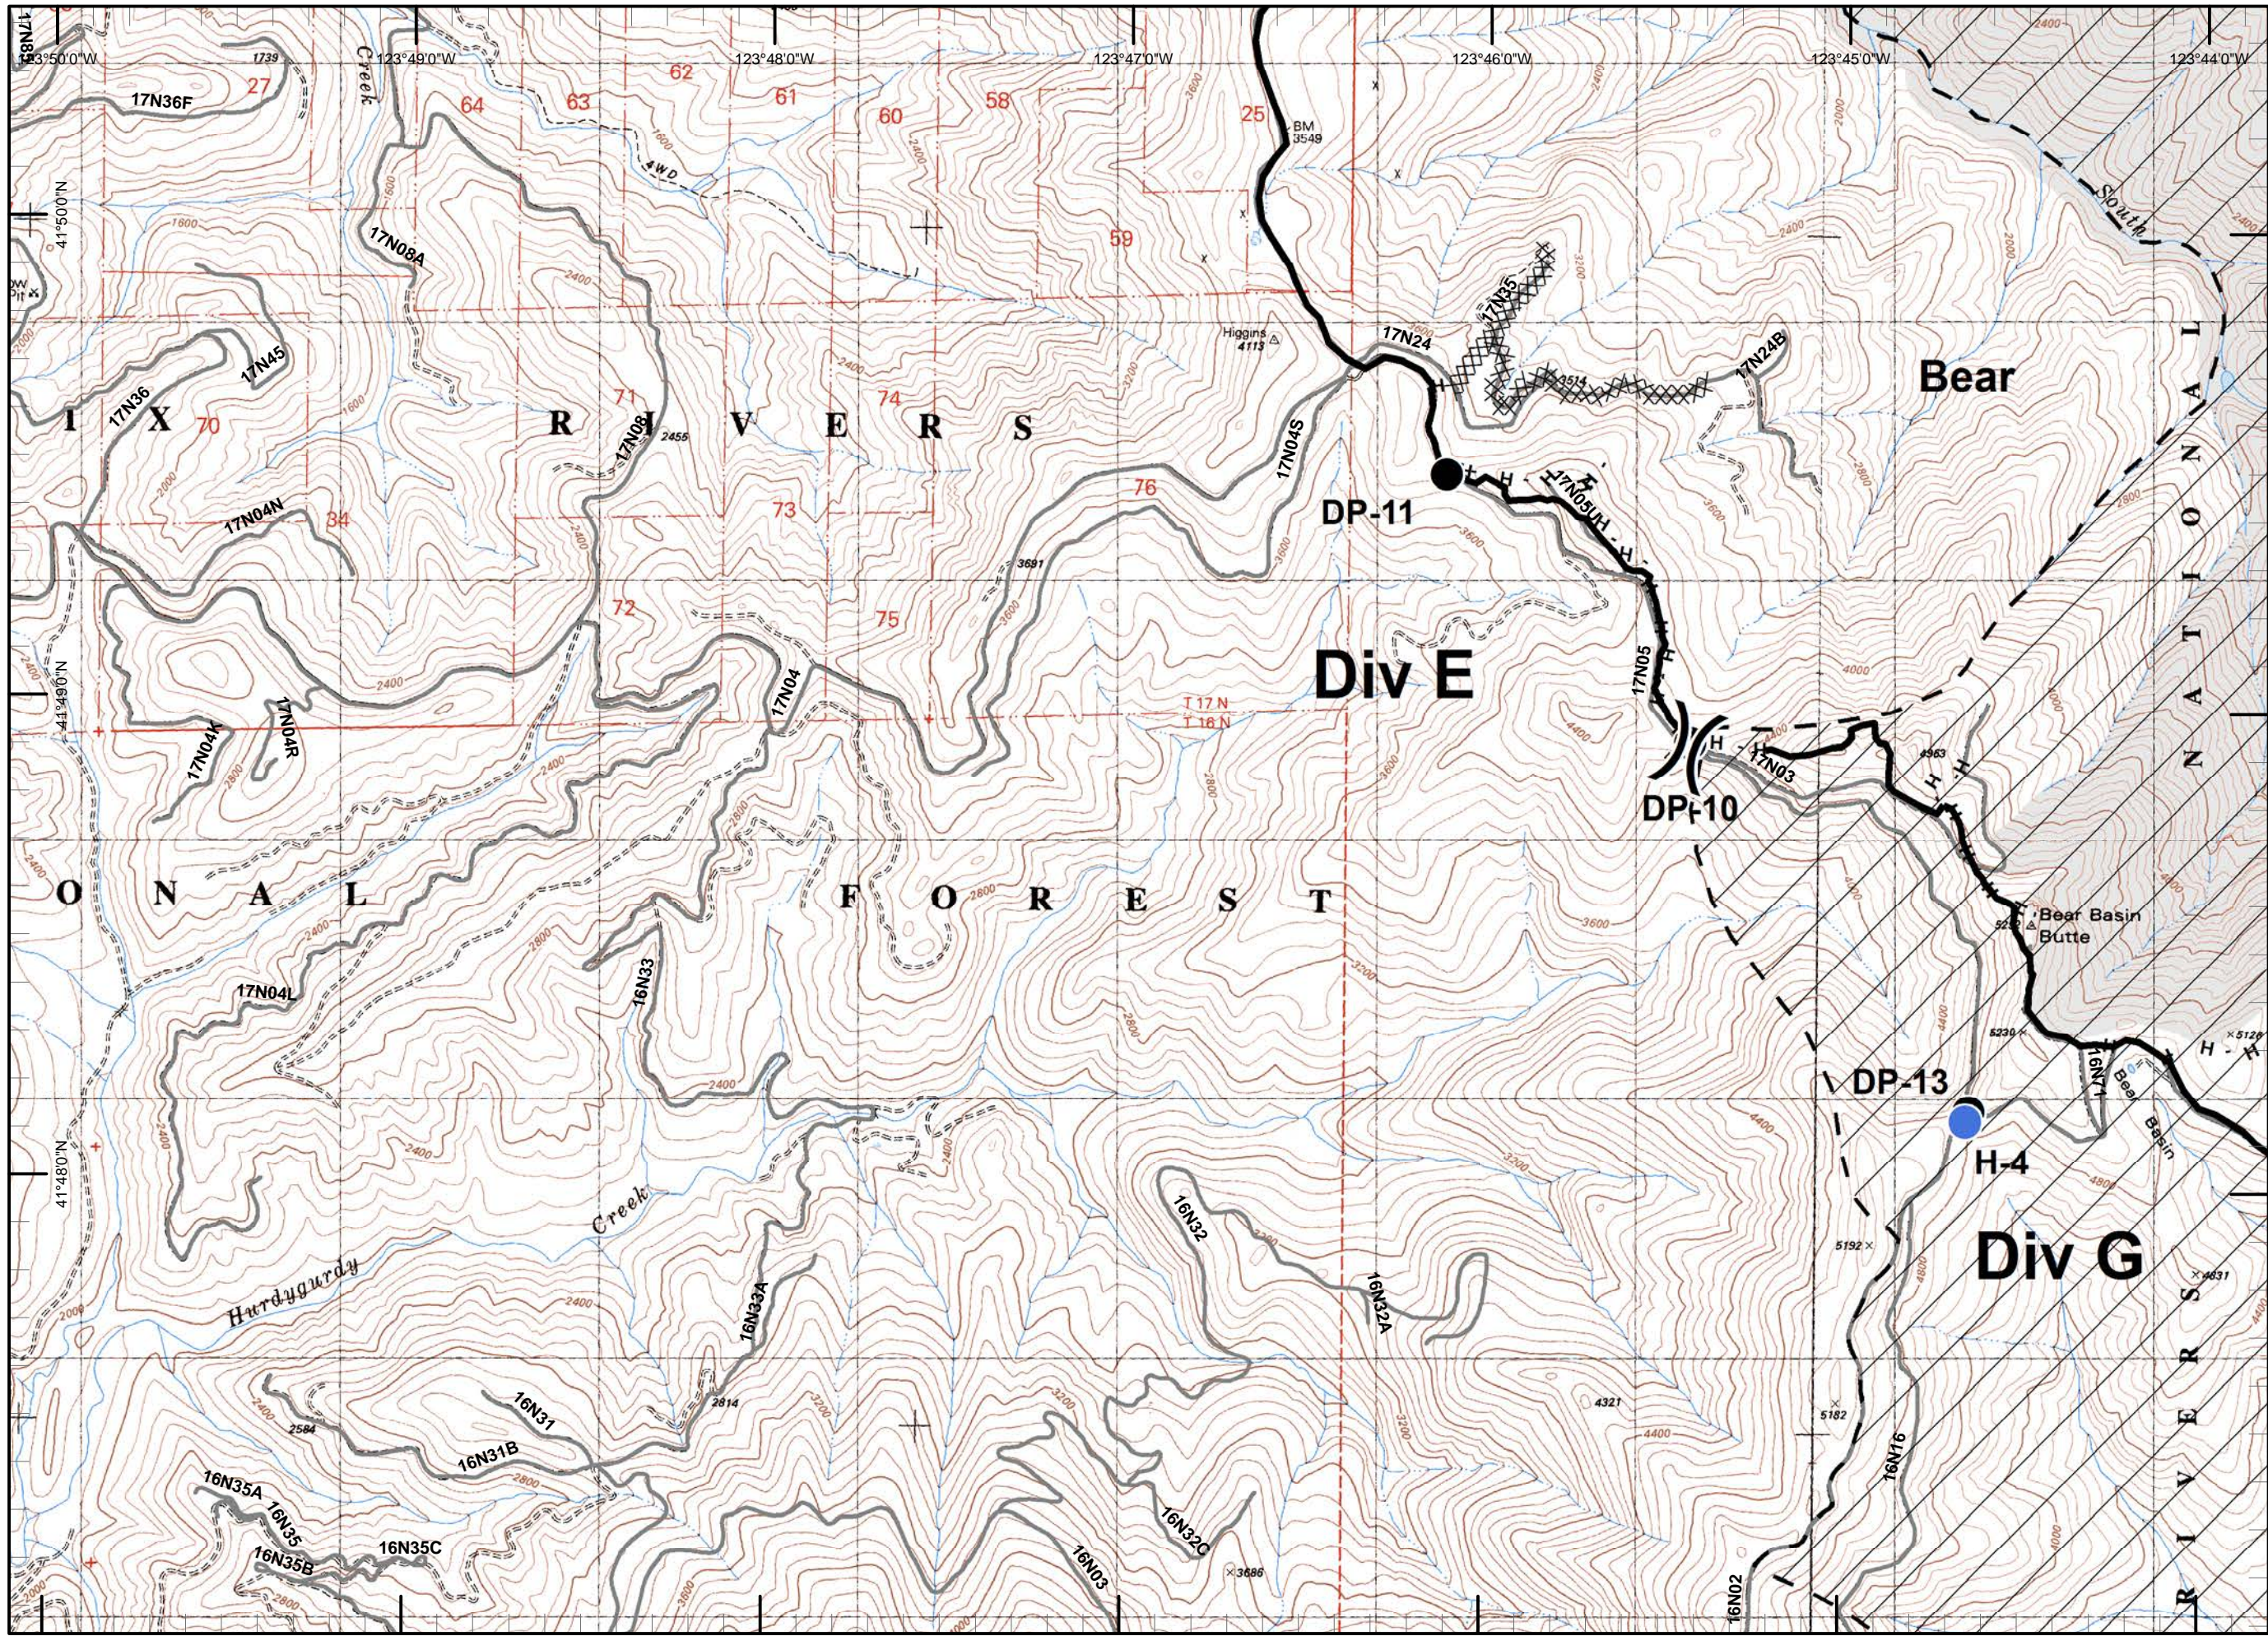

Legend

-)) Division
-]] Branch
- Drop Point
- ⊗ Fire Origin
- ♂ Spot Fire
- Helispot
- Ⓢ Staging Area
- Ⓜ Water Source
- Ⓜ Restricted Water Source
- WX RAWS
- Ⓟ Incident Base
- Ⓢ Camp
- Ⓢ Incident Command Post
- Ⓟ Repeater
- ⚠ Safety Zone
- Ⓟ Helibase
- ⊗ ● Proposed Dozer Line
- ⊗ Uncontrolled Fire Edge
- ⊗ Completed Dozer Line
- Completed Line
- H - H - Hand Line
- R - R - Road as Completed Line
- Siskiyou Wilderness
- ▬ Forest Boundary
- ▨ Bear Basin Butte Botanical Area