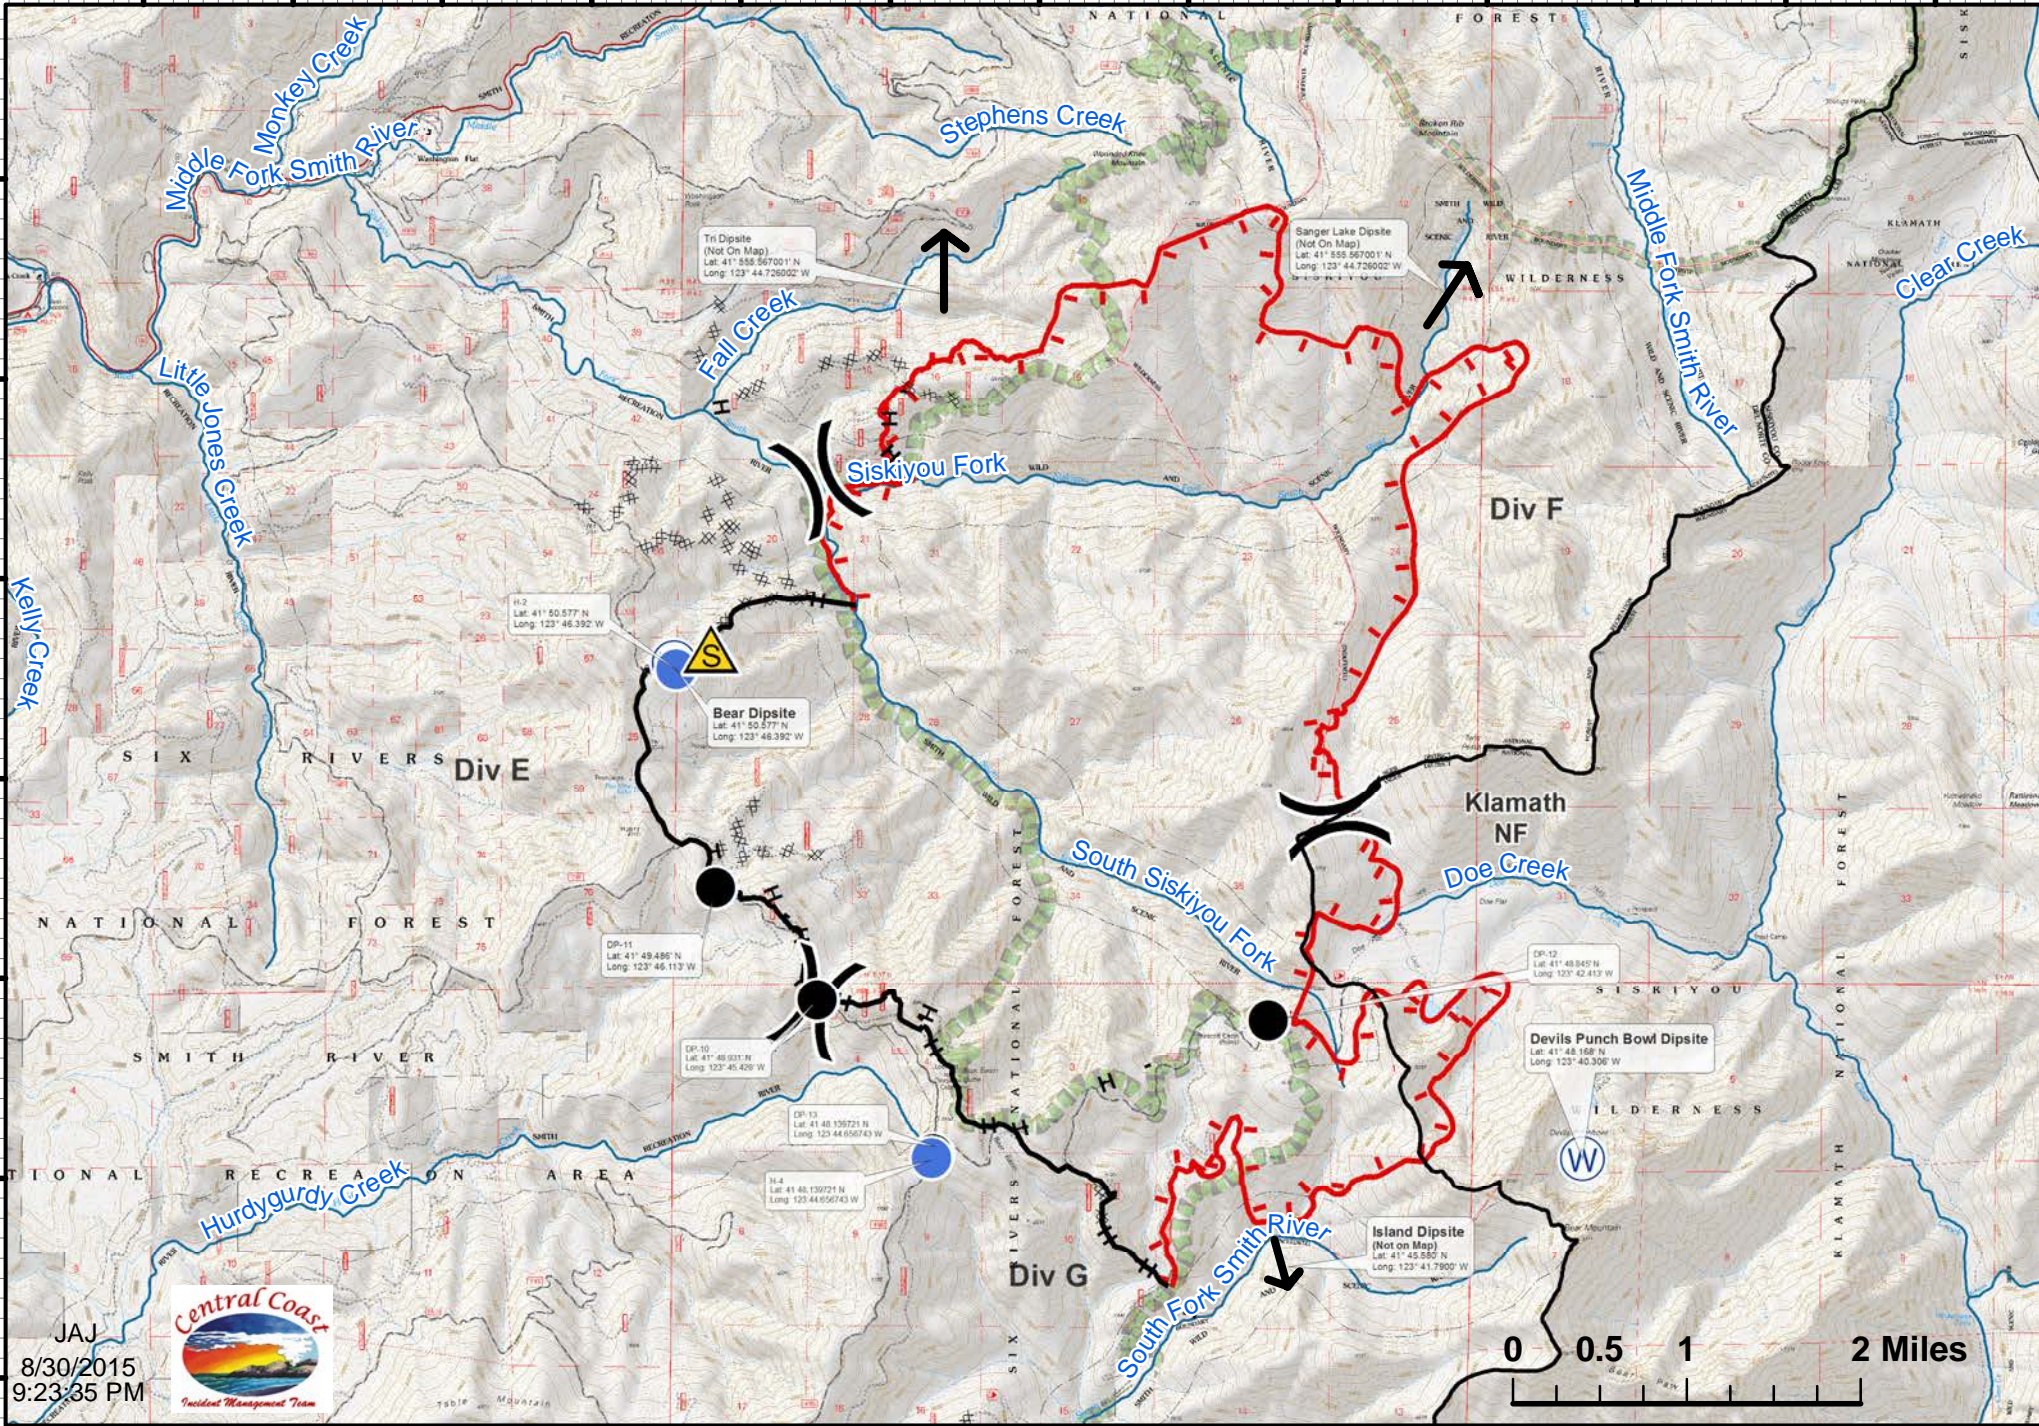

123°50'0"W 123°49'0"W 123°48'0"W 123°47'0"W 123°46'0"W 123°45'0"W 123°44'0"W 123°43'0"W 123°42'0"W 123°41'0"W 123°40'0"W 123°39'0"W 123°38'0"W

41°53'0"N
41°52'0"N
41°51'0"N
41°50'0"N
41°49'0"N
41°48'0"N
41°47'0"N

Tri Dip site
(Not On Map)
Lat: 41° 55' 567001" N
Long: 123° 44' 726002" W

H.2
Lat: 41° 50' 577" N
Long: 123° 46' 392" W

DP-11
Lat: 41° 49' 486" N
Long: 123° 46' 113" W

DP-10
Lat: 41° 48' 031" N
Long: 123° 45' 426" W

DP-12
Lat: 41° 48' 845" N
Long: 123° 42' 413" W

Devils Punch Bowl Dip site
Lat: 41° 44' 158" N
Long: 123° 40' 306" W

JAJ
8/30/2015
9:23:35 PM