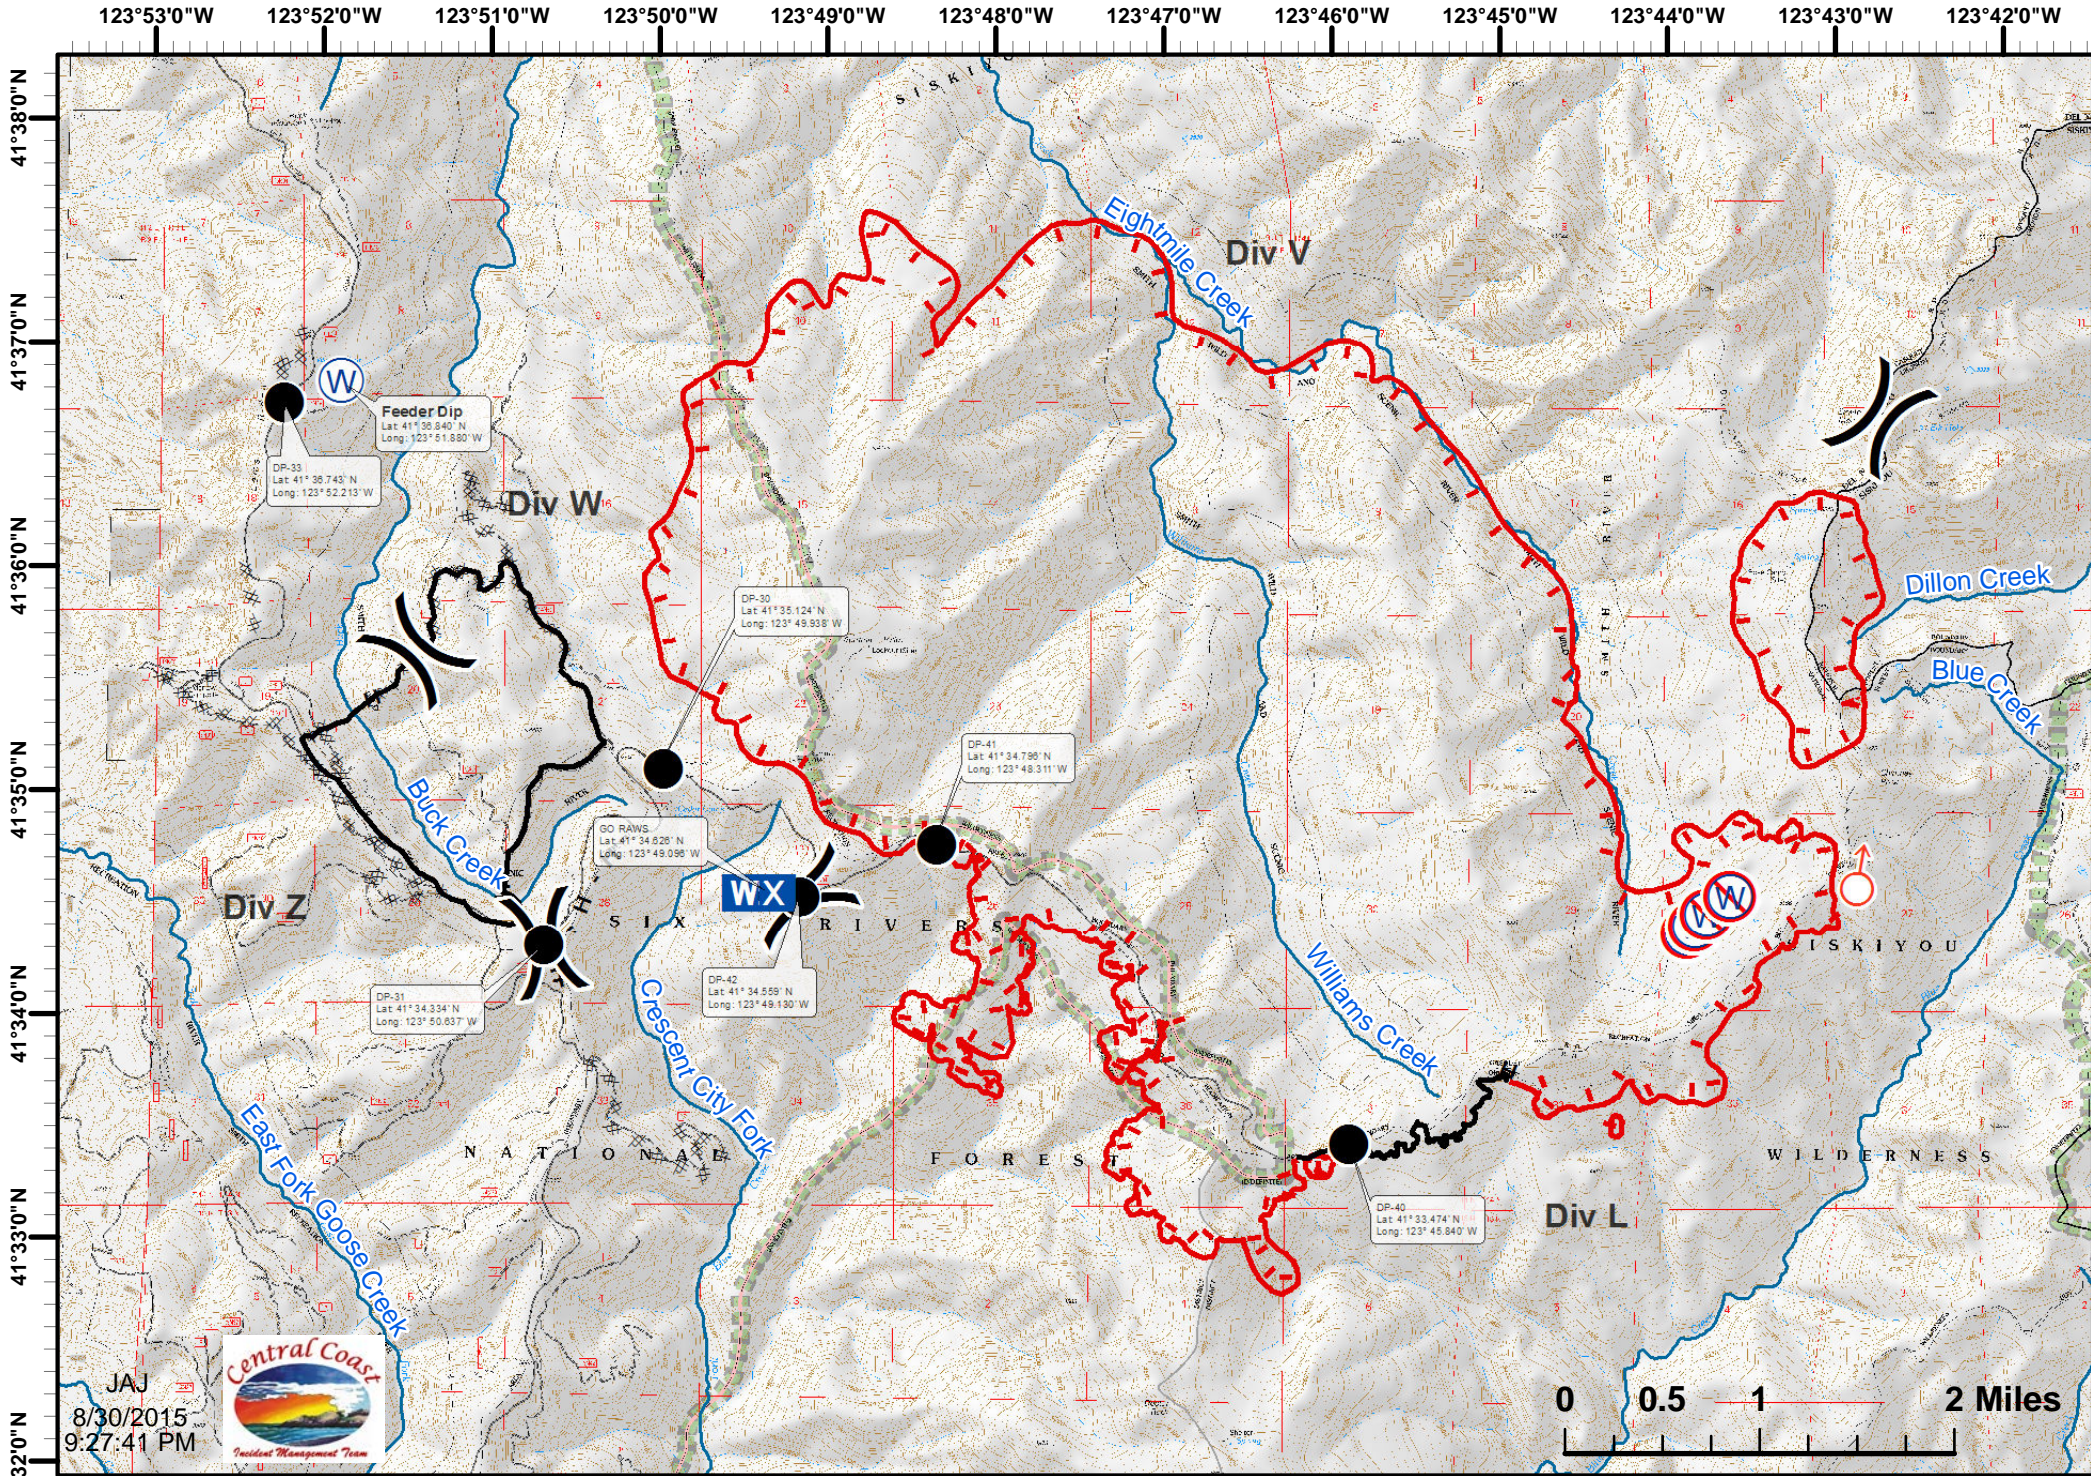

JAJ
8/30/2015
9:27:41 PM