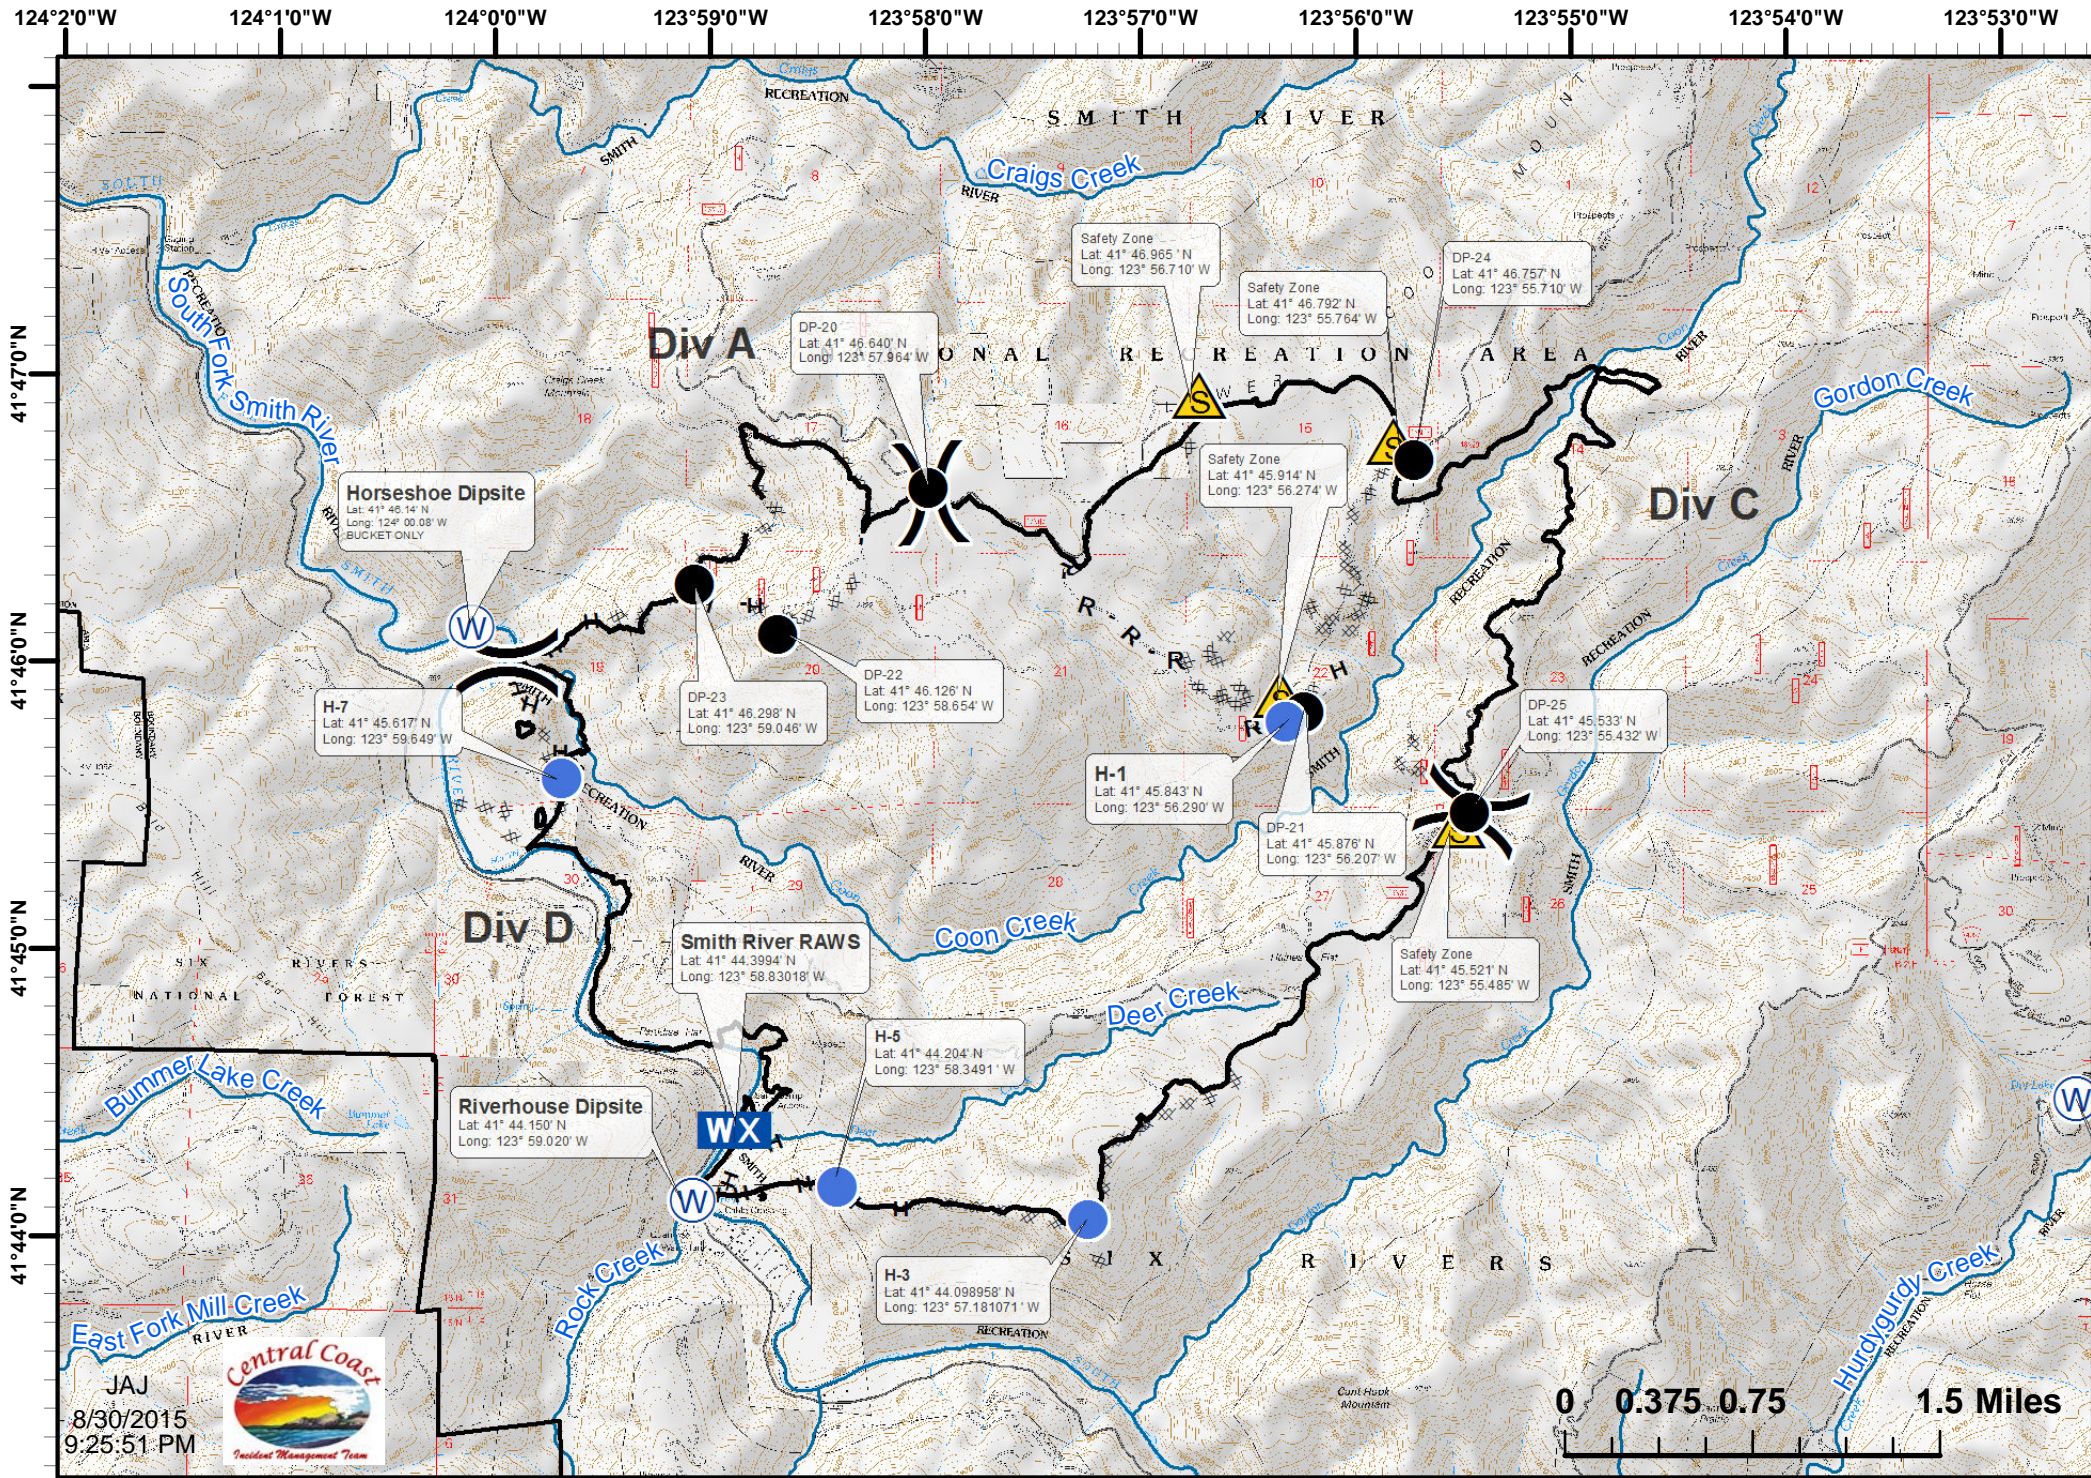

JAJ
8/30/2015
9:25:51 PM