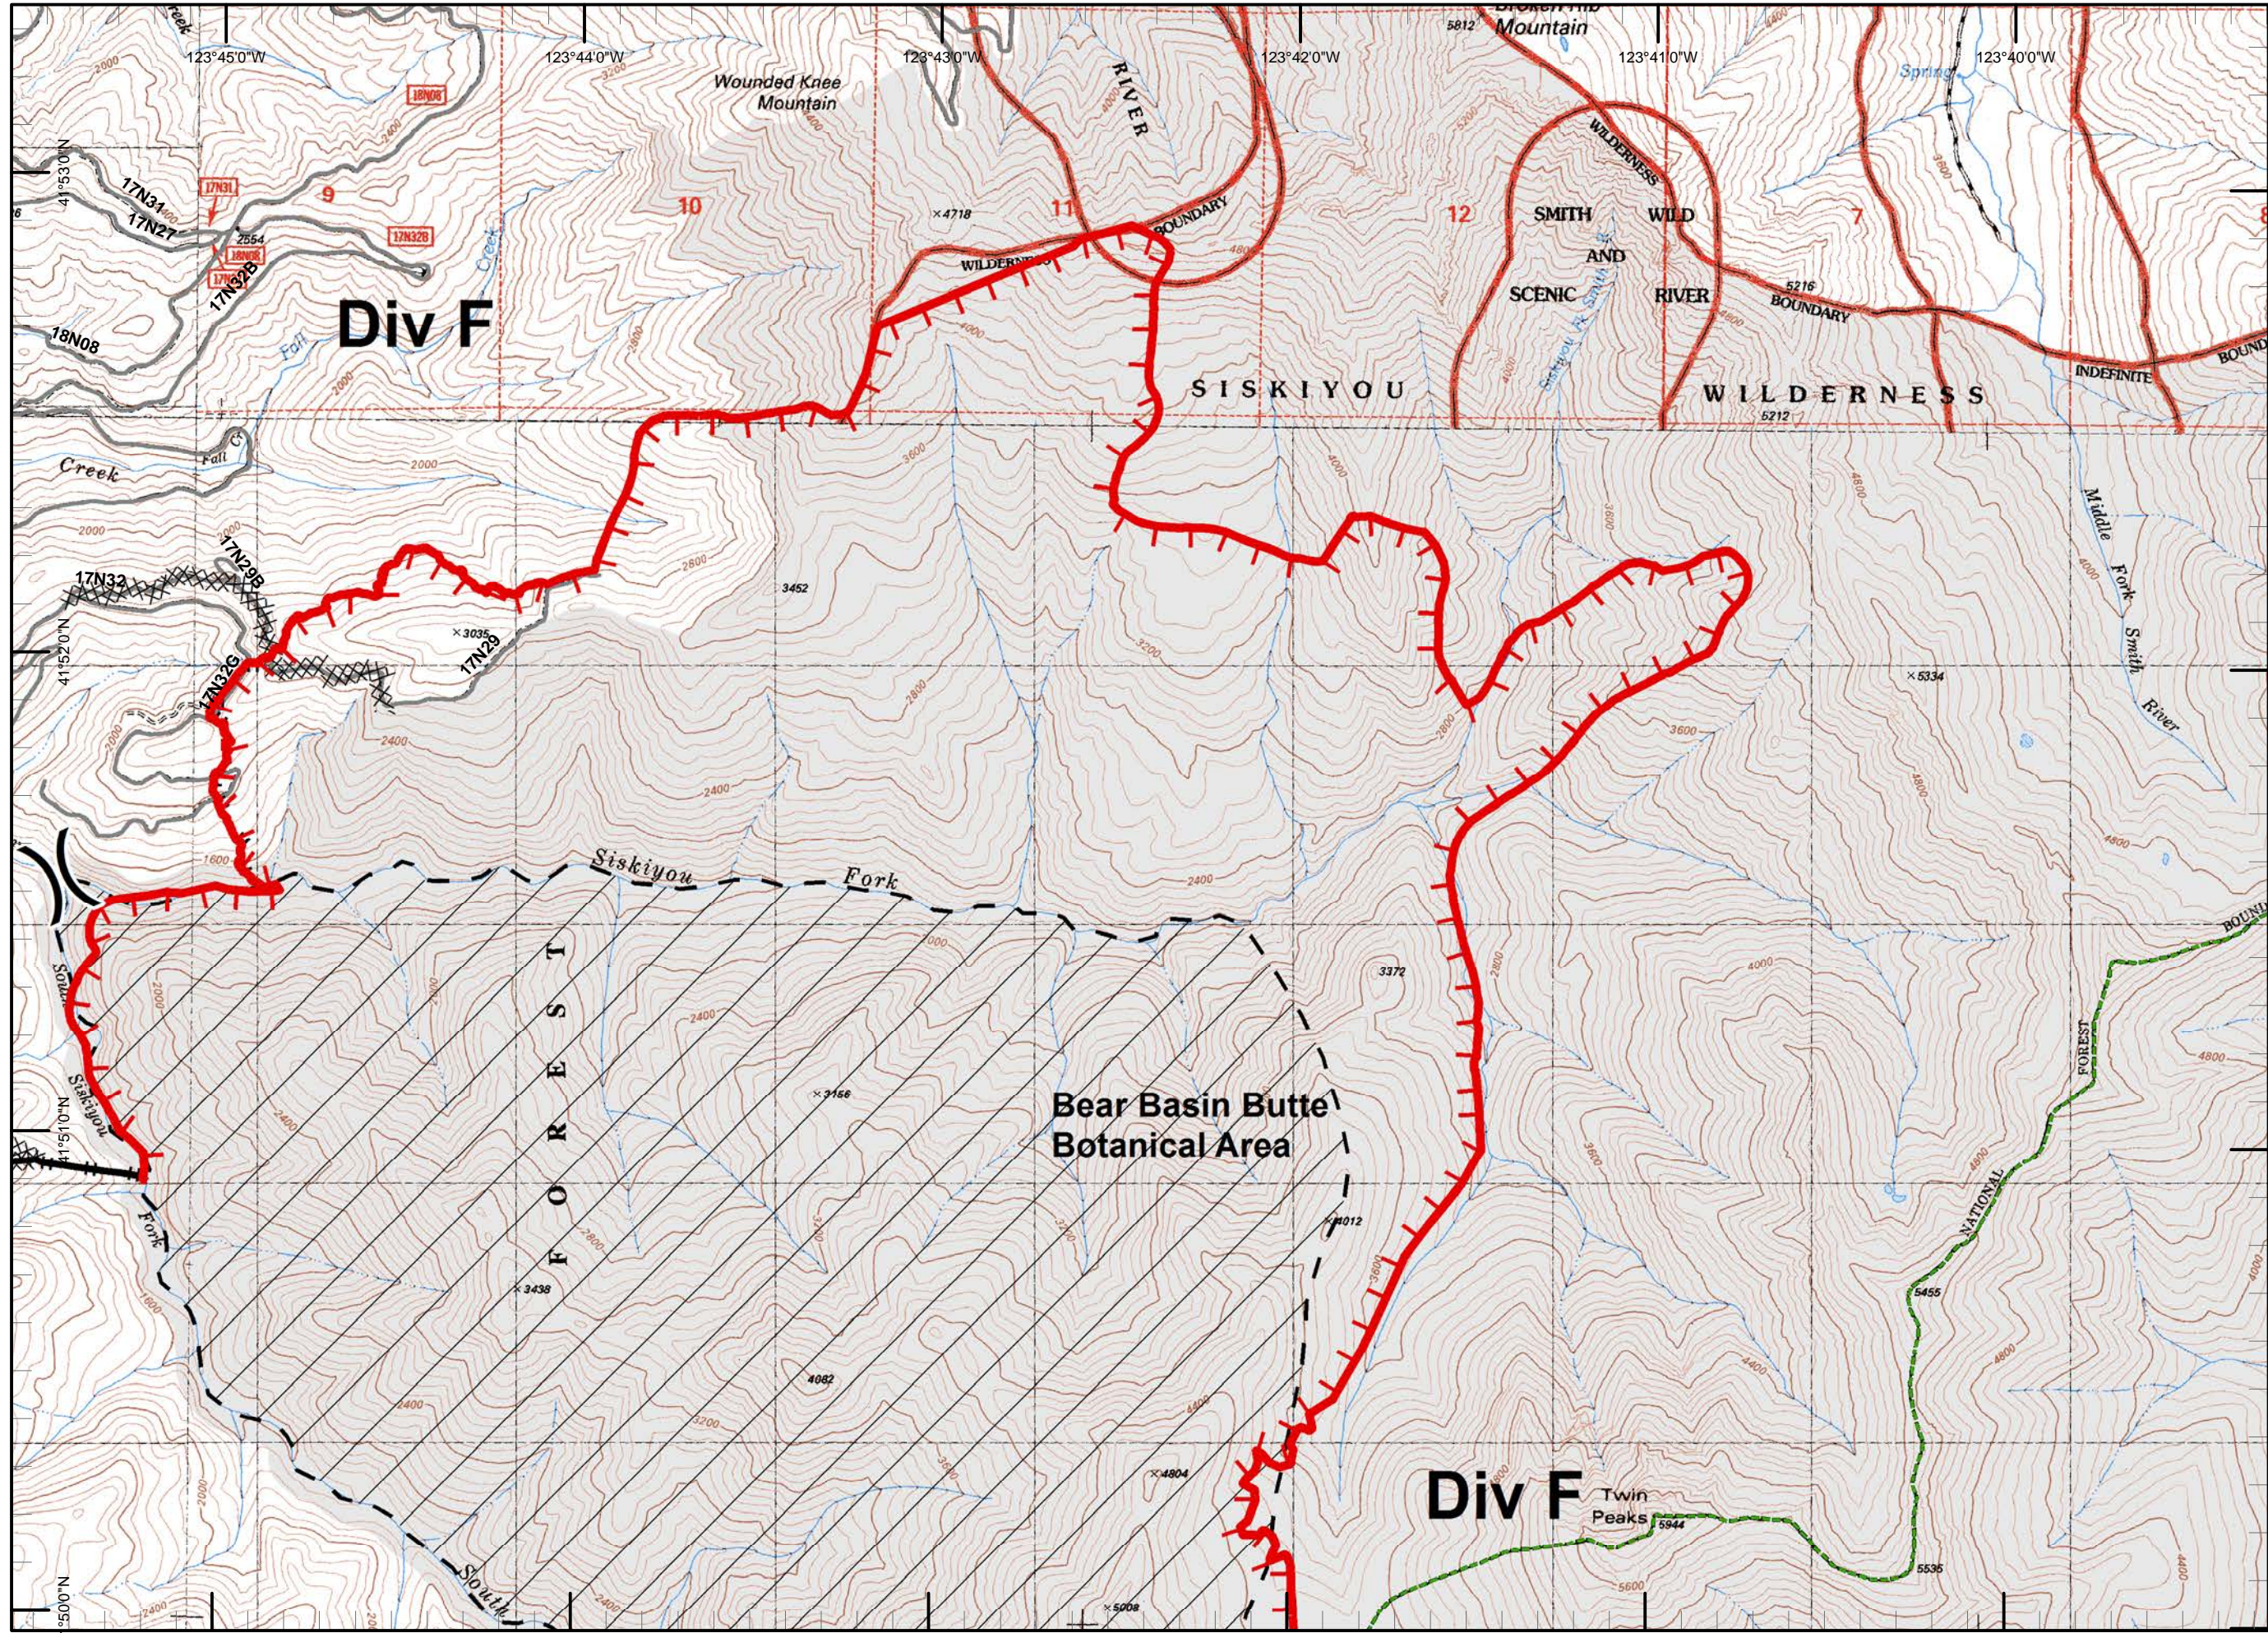

Legend

- Division
- Branch
- Drop Point
- Fire Origin
- Spot Fire
- Helispot
- Staging Area
- Water Source
- Restricted Water Source
- RAWS
- Incident Base
- Camp
- Incident Command Post
- Repeater
- Safety Zone
- Helibase
- Proposed Dozer Line
- Uncontrolled Fire Edge
- Completed Dozer Line
- Completed Line
- H - H - Hand Line
- R - R - Road as Completed Line
- Siskiyou Wilderness
- Forest Boundary
- Bear Basin Butte Botanical Area

Legend

-)) Division
- [[Branch
- Drop Point
- ⊗ Fire Origin
- ♂ Spot Fire
- Helispot
- Ⓢ Staging Area
- Ⓜ Water Source
- Ⓜ Restricted Water Source
- WX RAWS
- Ⓟ Incident Base
- Ⓒ Camp
- Ⓜ Incident Command Post
- Ⓜ Repeater
- ⚠ Safety Zone
- Ⓜ Helibase
- ⊗ Proposed Dozer Line
- ⊗ Uncontrolled Fire Edge
- ⊗ Completed Dozer Line
- Completed Line
- H - H - Hand Line
- R - R - Road as Completed Line
- Siskiyou Wilderness
- ▬ Forest Boundary
- ▨ Bear Basin Butte Botanical Area

Legend

- Division
- Branch
- Drop Point
- Fire Origin
- Spot Fire
- Helispot
- Staging Area
- Water Source
- Restricted Water Source
- RAWS
- Incident Base
- Camp
- Incident Command Post
- Repeater
- Safety Zone
- Helibase
- Proposed Dozer Line
- Uncontrolled Fire Edge
- Completed Dozer Line
- Completed Line
- Hand Line
- Road as Completed Line
- Siskiyou Wilderness
- Forest Boundary
- Bear Basin Butte Botanical Area