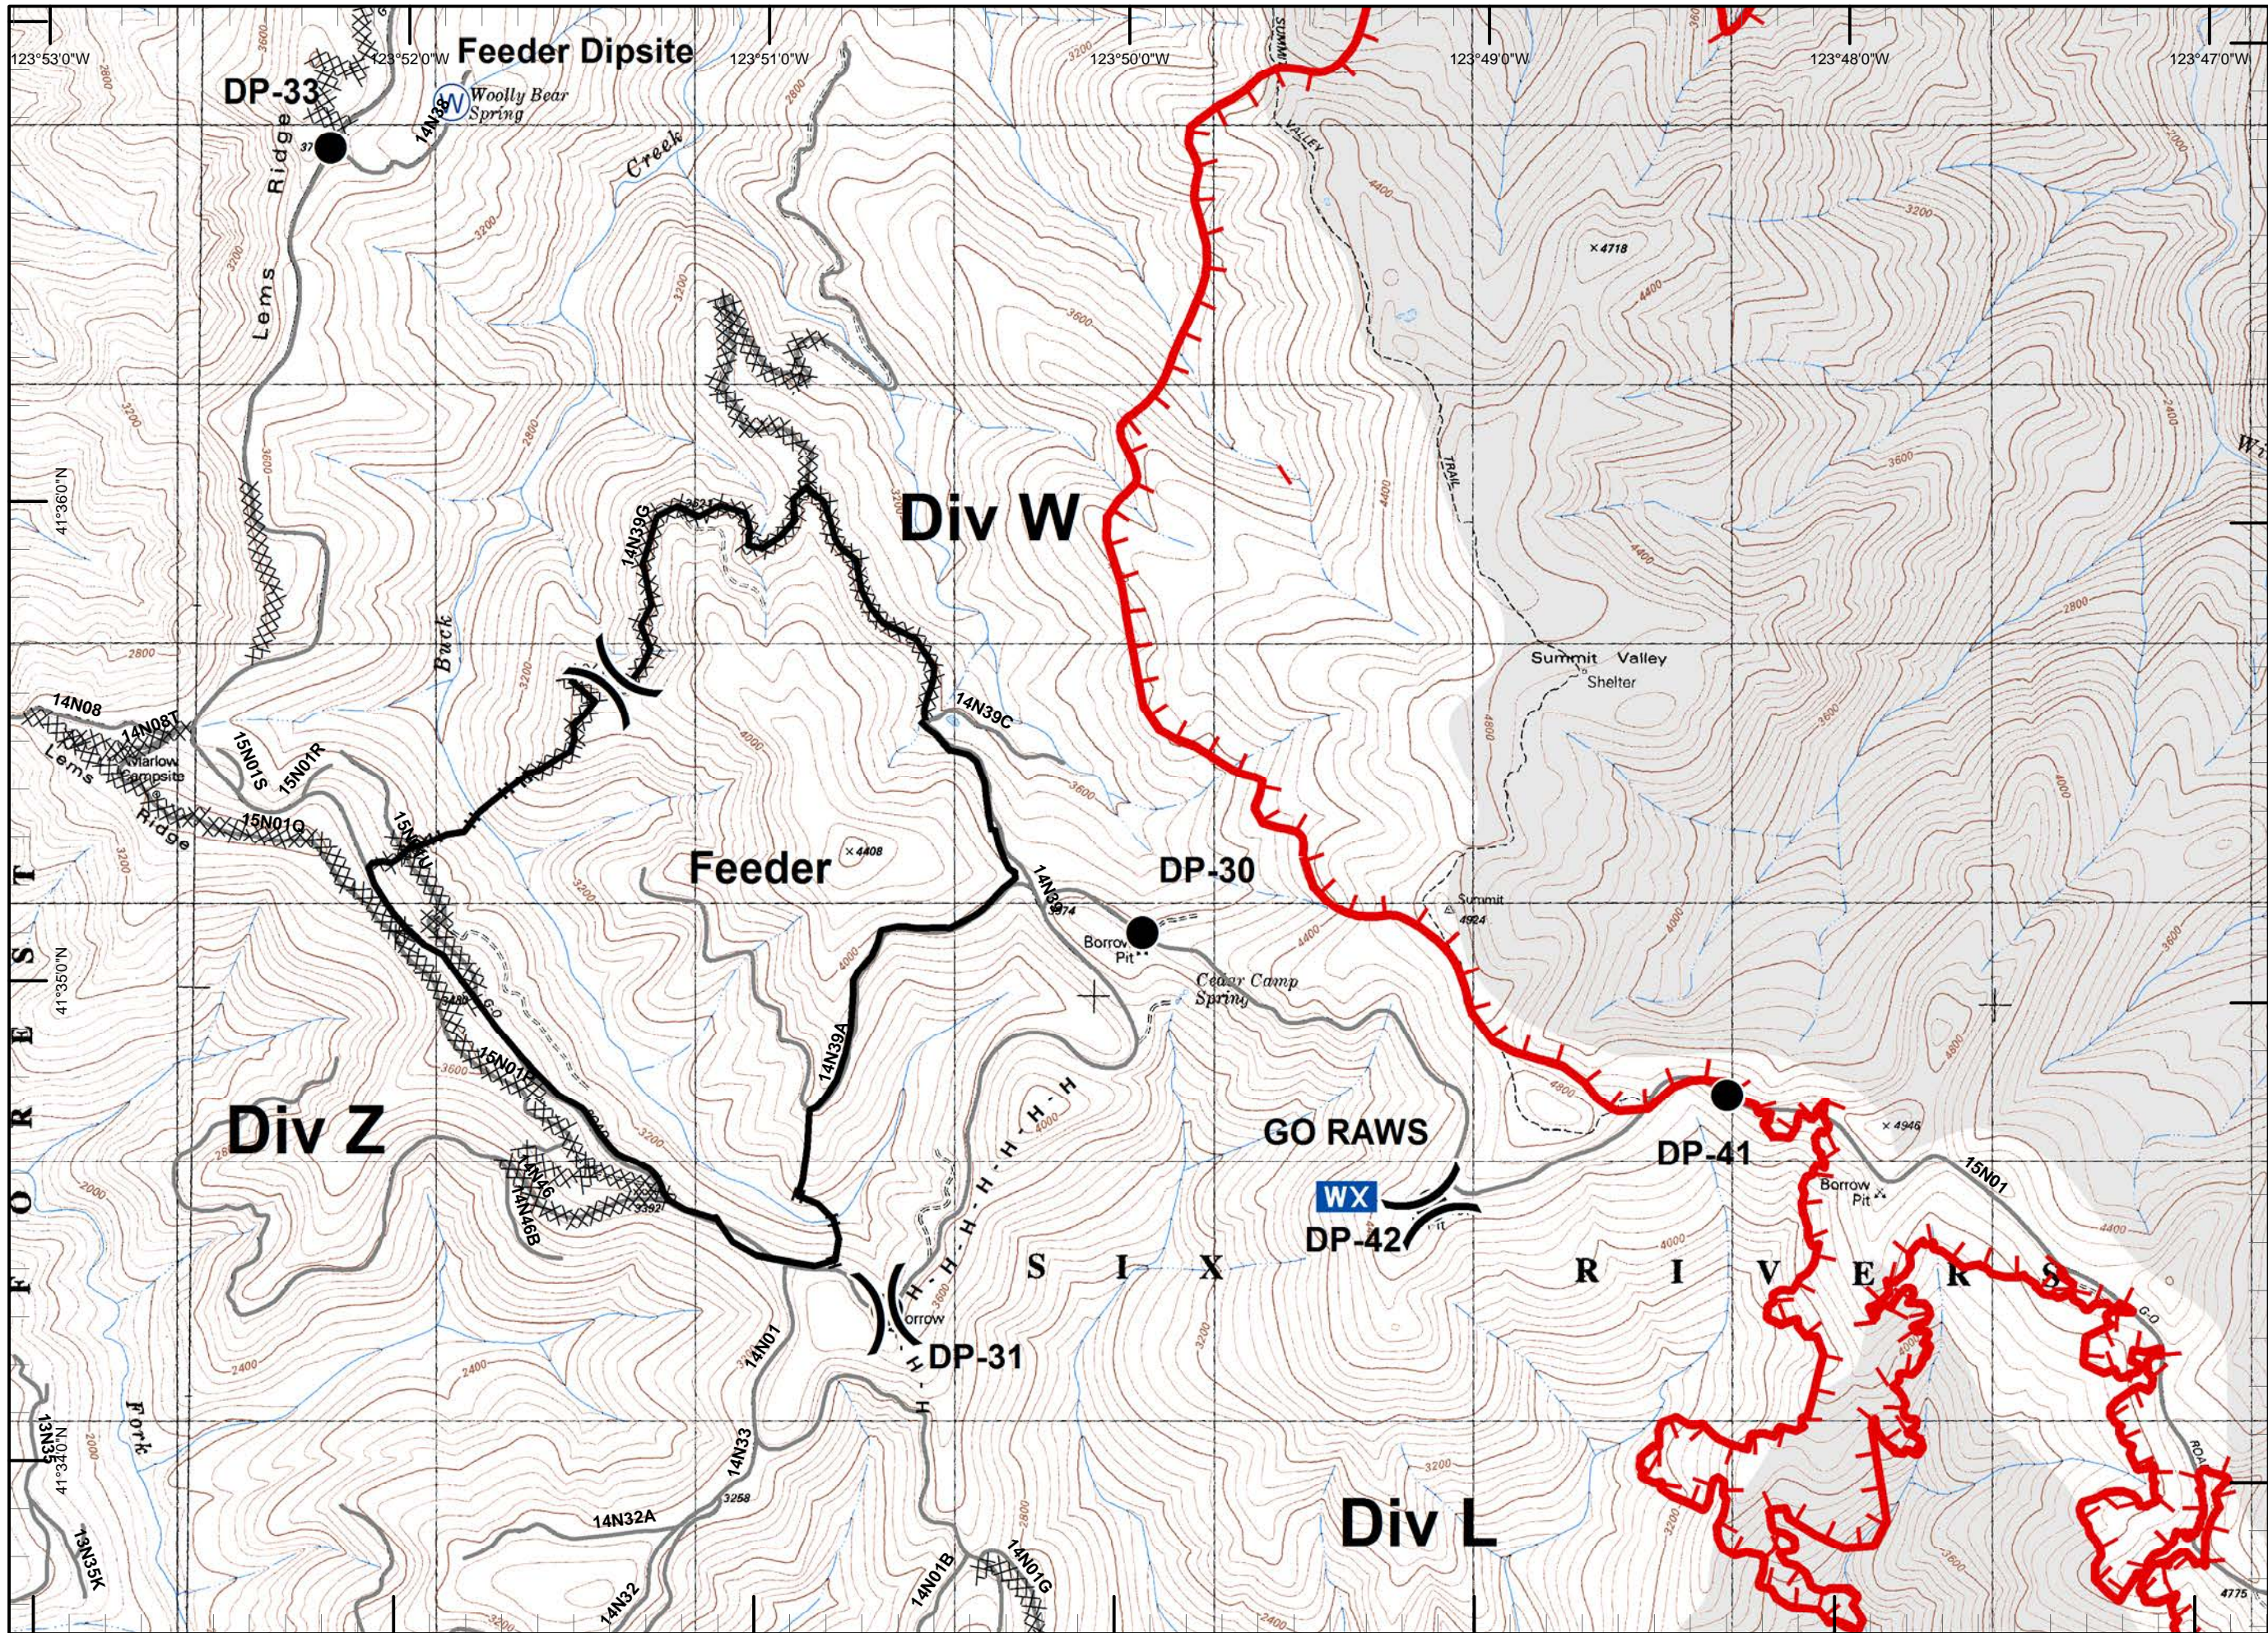

Legend

- Division
- Branch
- Drop Point
- Fire Origin
- Spot Fire
- Helispot
- Staging Area
- Water Source
- Restricted Water Source
- RAWs
- Incident Base
- Camp
- Incident Command Post
- Repeater
- Safety Zone
- Helibase
- Proposed Dozer Line
- Uncontrolled Fire Edge
- Completed Dozer Line
- Completed Line
- H - H - Hand Line
- R - R - Road as Completed Line
- Siskiyou Wilderness
- Forest Boundary
- Bear Basin Butte Botanical Area

NM
 8/30/2015
 8:45:32 PM

Legend

-  Division
-  Branch
-  Drop Point
-  Fire Origin
-  Spot Fire
-  Helispot
-  Staging Area
-  Water Source
-  Restricted Water Source
-  RAWs
-  Incident Base
-  Camp
-  Incident Command Post
-  Repeater
-  Safety Zone
-  Helibase
-  Proposed Dozer Line
-  Uncontrolled Fire Edge
-  Completed Dozer Line
-  Completed Line
-  H - H - Hand Line
-  R - R - Road as Completed Line
-  Siskiyou Wilderness
-  Forest Boundary
-  Bear Basin Butte Botanical Area

NM
 8/30/2015
 8:45:40 PM

Legend

- Division
- Branch
- Drop Point
- Fire Origin
- Spot Fire
- Helispot
- Staging Area
- Water Source
- Restricted Water Source
- RAWS
- Incident Base
- Camp
- Incident Command Post
- Repeater
- Safety Zone
- Helibase
- Proposed Dozer Line
- Uncontrolled Fire Edge
- Completed Dozer Line
- Completed Line
- H - H - Hand Line
- R - R - Road as Completed Line
- Siskiyou Wilderness
- Forest Boundary
- Bear Basin Butte Botanical Area