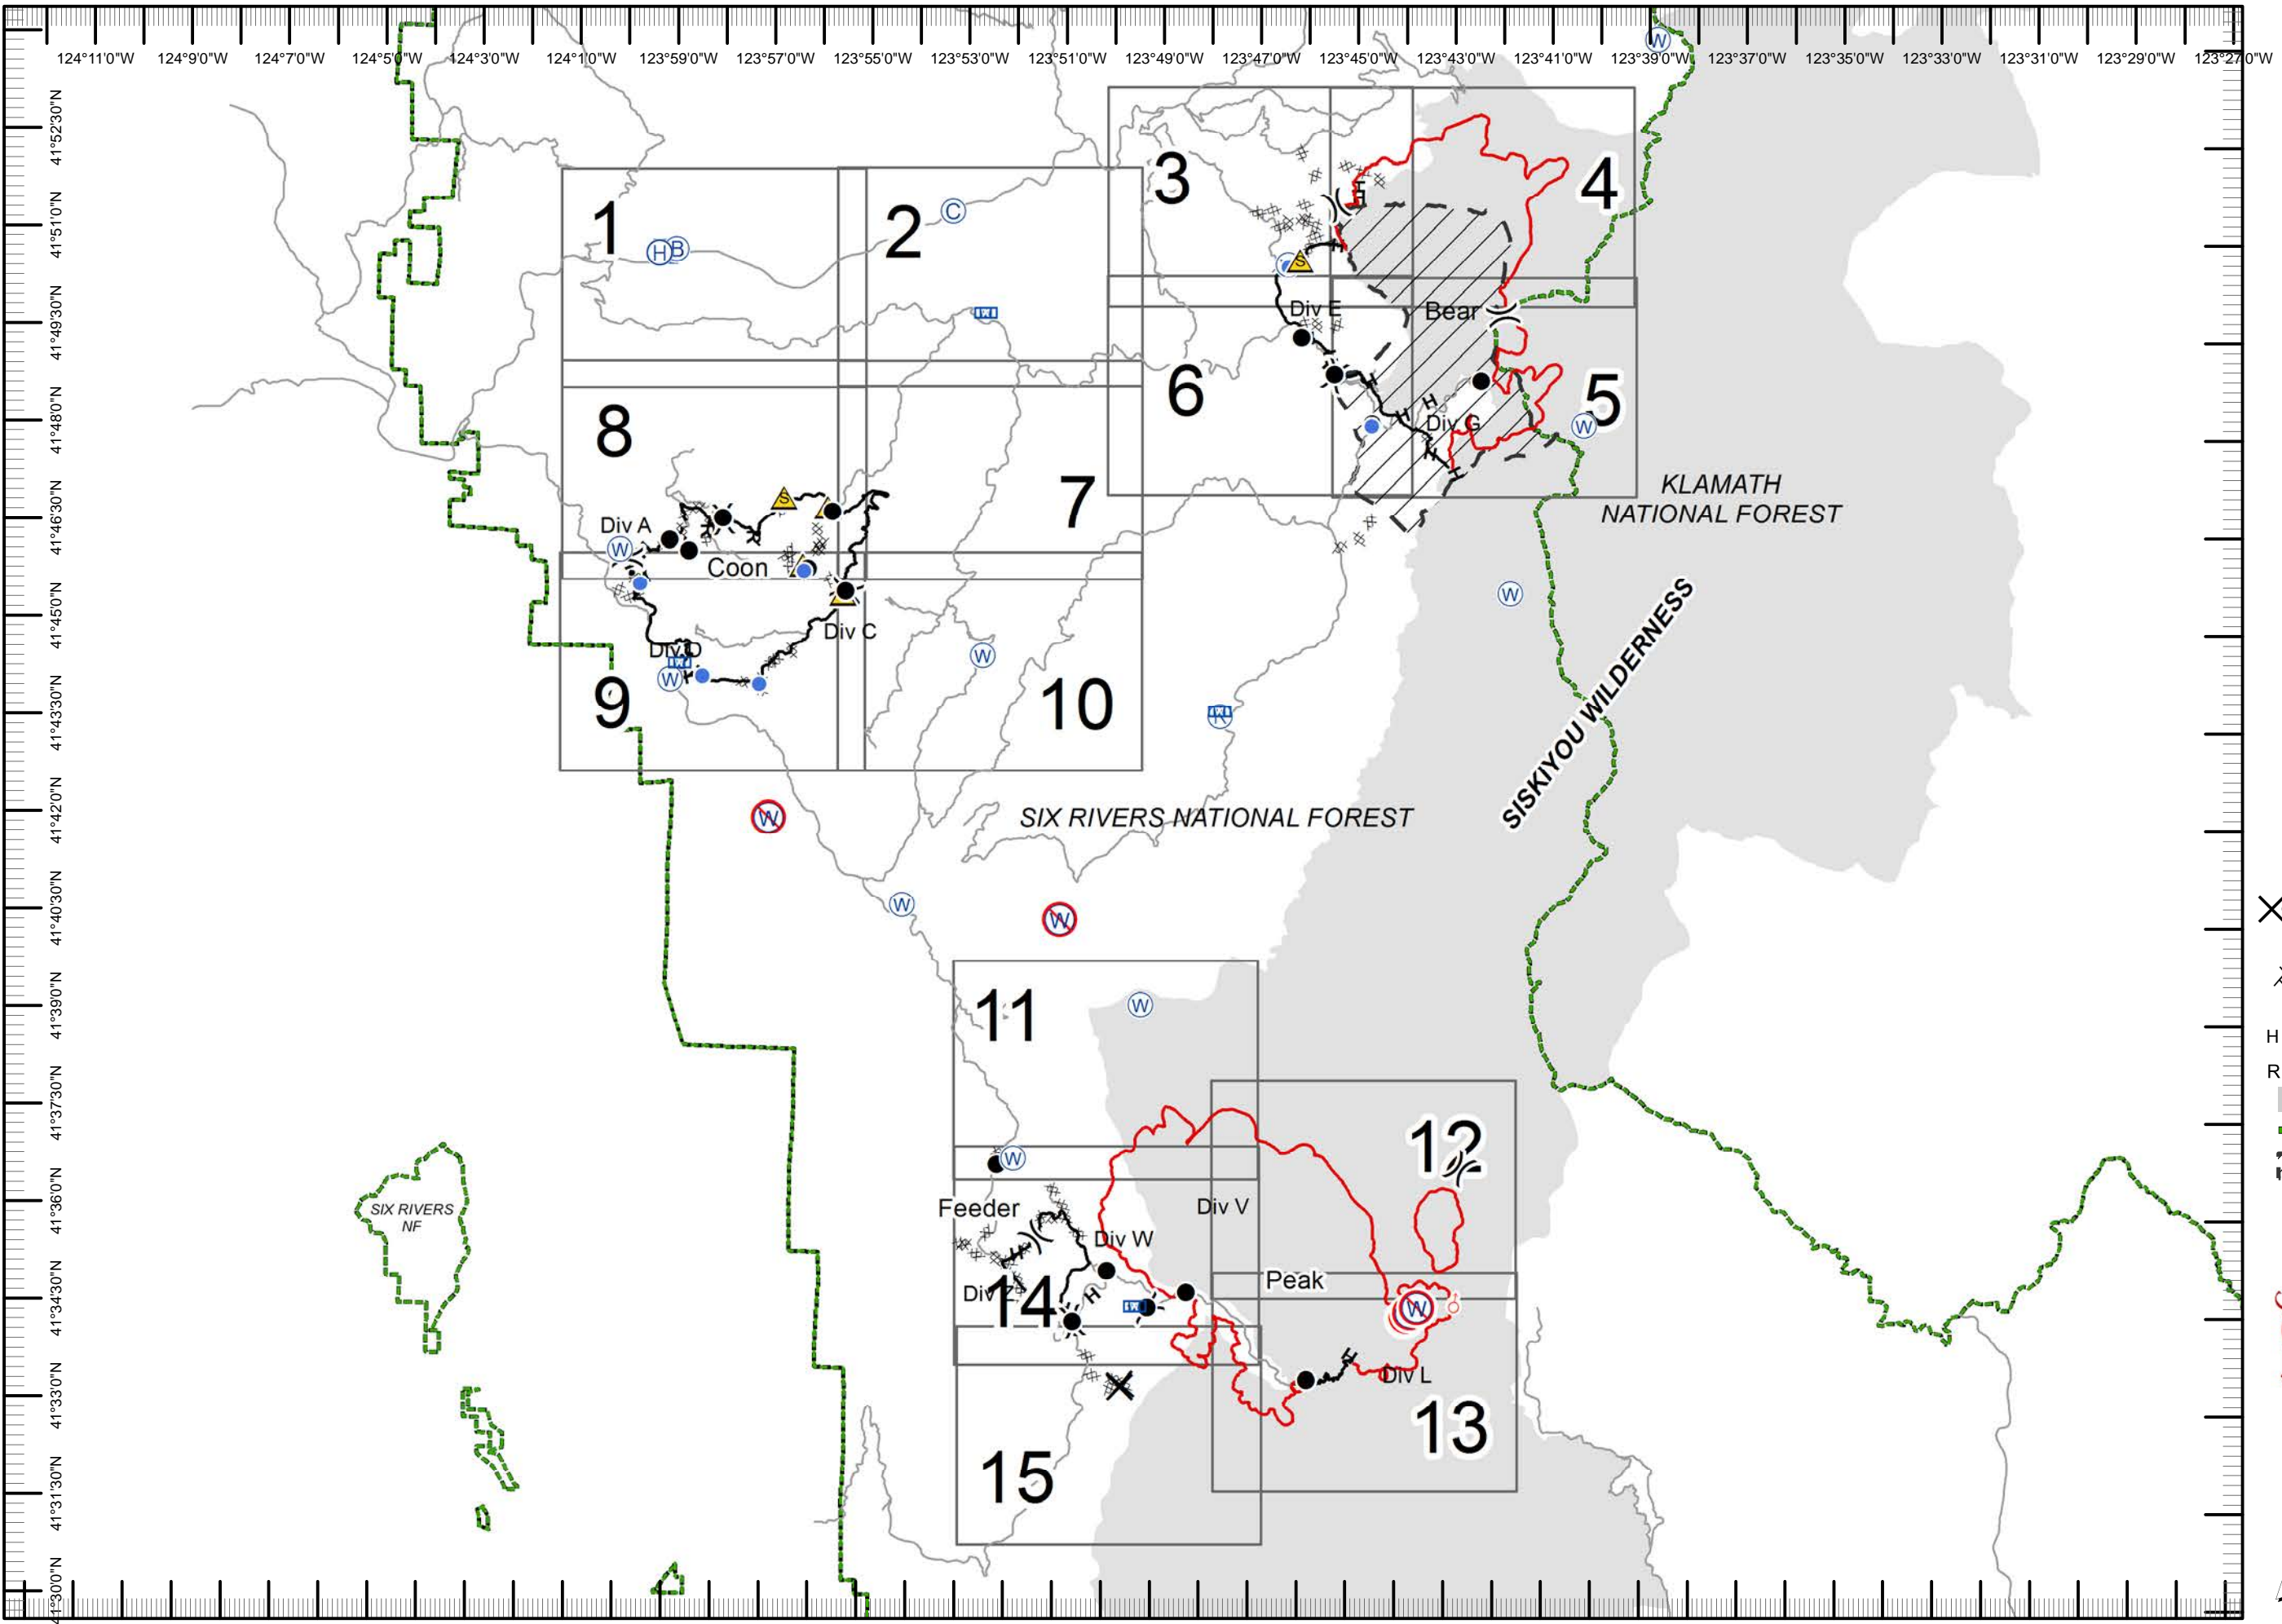

Legend

-) (Division
-] [Branch
- Drop Point
- ⊗ Fire Origin
- ♂ Spot Fire
- Helispot
- Ⓢ Staging Area
- Ⓦ Water Source
- Ⓦ Restricted Water Source
- ⓌⓍ RAWS
- Ⓟ Incident Base
- Ⓒ Camp
- ▣ Incident Command Post
- Ⓡ Repeater
- ⚠ Safety Zone
- Ⓟ Helibase
- ⊗ ● Proposed Dozer Line
- Uncontrolled Fire Edge
- ⊗⊗⊗ Completed Dozer Line
- Completed Line
- H - H - Hand Line
- R - R - Road as Completed Line
- Siskiyou Wilderness
- ⋯ Forest Boundary
- ▨ Bear Basin Butte
- ▨ Botanical Area

Legend

- Division
- Branch
- Drop Point
- Fire Origin
- Spot Fire
- Helispot
- Staging Area
- Water Source
- Restricted Water Source
- RAWS
- Incident Base
- Camp
- Incident Command Post
- Repeater
- Safety Zone
- Helibase
- Proposed Dozer Line
- Uncontrolled Fire Edge
- Completed Dozer Line
- Completed Line
- H - H - Hand Line
- R - R - Road as Completed Line
- Siskiyou Wilderness
- Forest Boundary
- Bear Basin Butte Botanical Area

Legend

- Division
- Branch
- Drop Point
- Fire Origin
- Spot Fire
- Helispot
- Staging Area
- Water Source
- Restricted Water Source
- RAWS
- Incident Base
- Camp
- Incident Command Post
- Repeater
- Safety Zone
- Helibase
- Proposed Dozer Line
- Uncontrolled Fire Edge
- Completed Dozer Line
- Completed Line
- Hand Line
- Road as Completed Line
- Siskiyou Wilderness
- Forest Boundary
- Bear Basin Butte Botanical Area