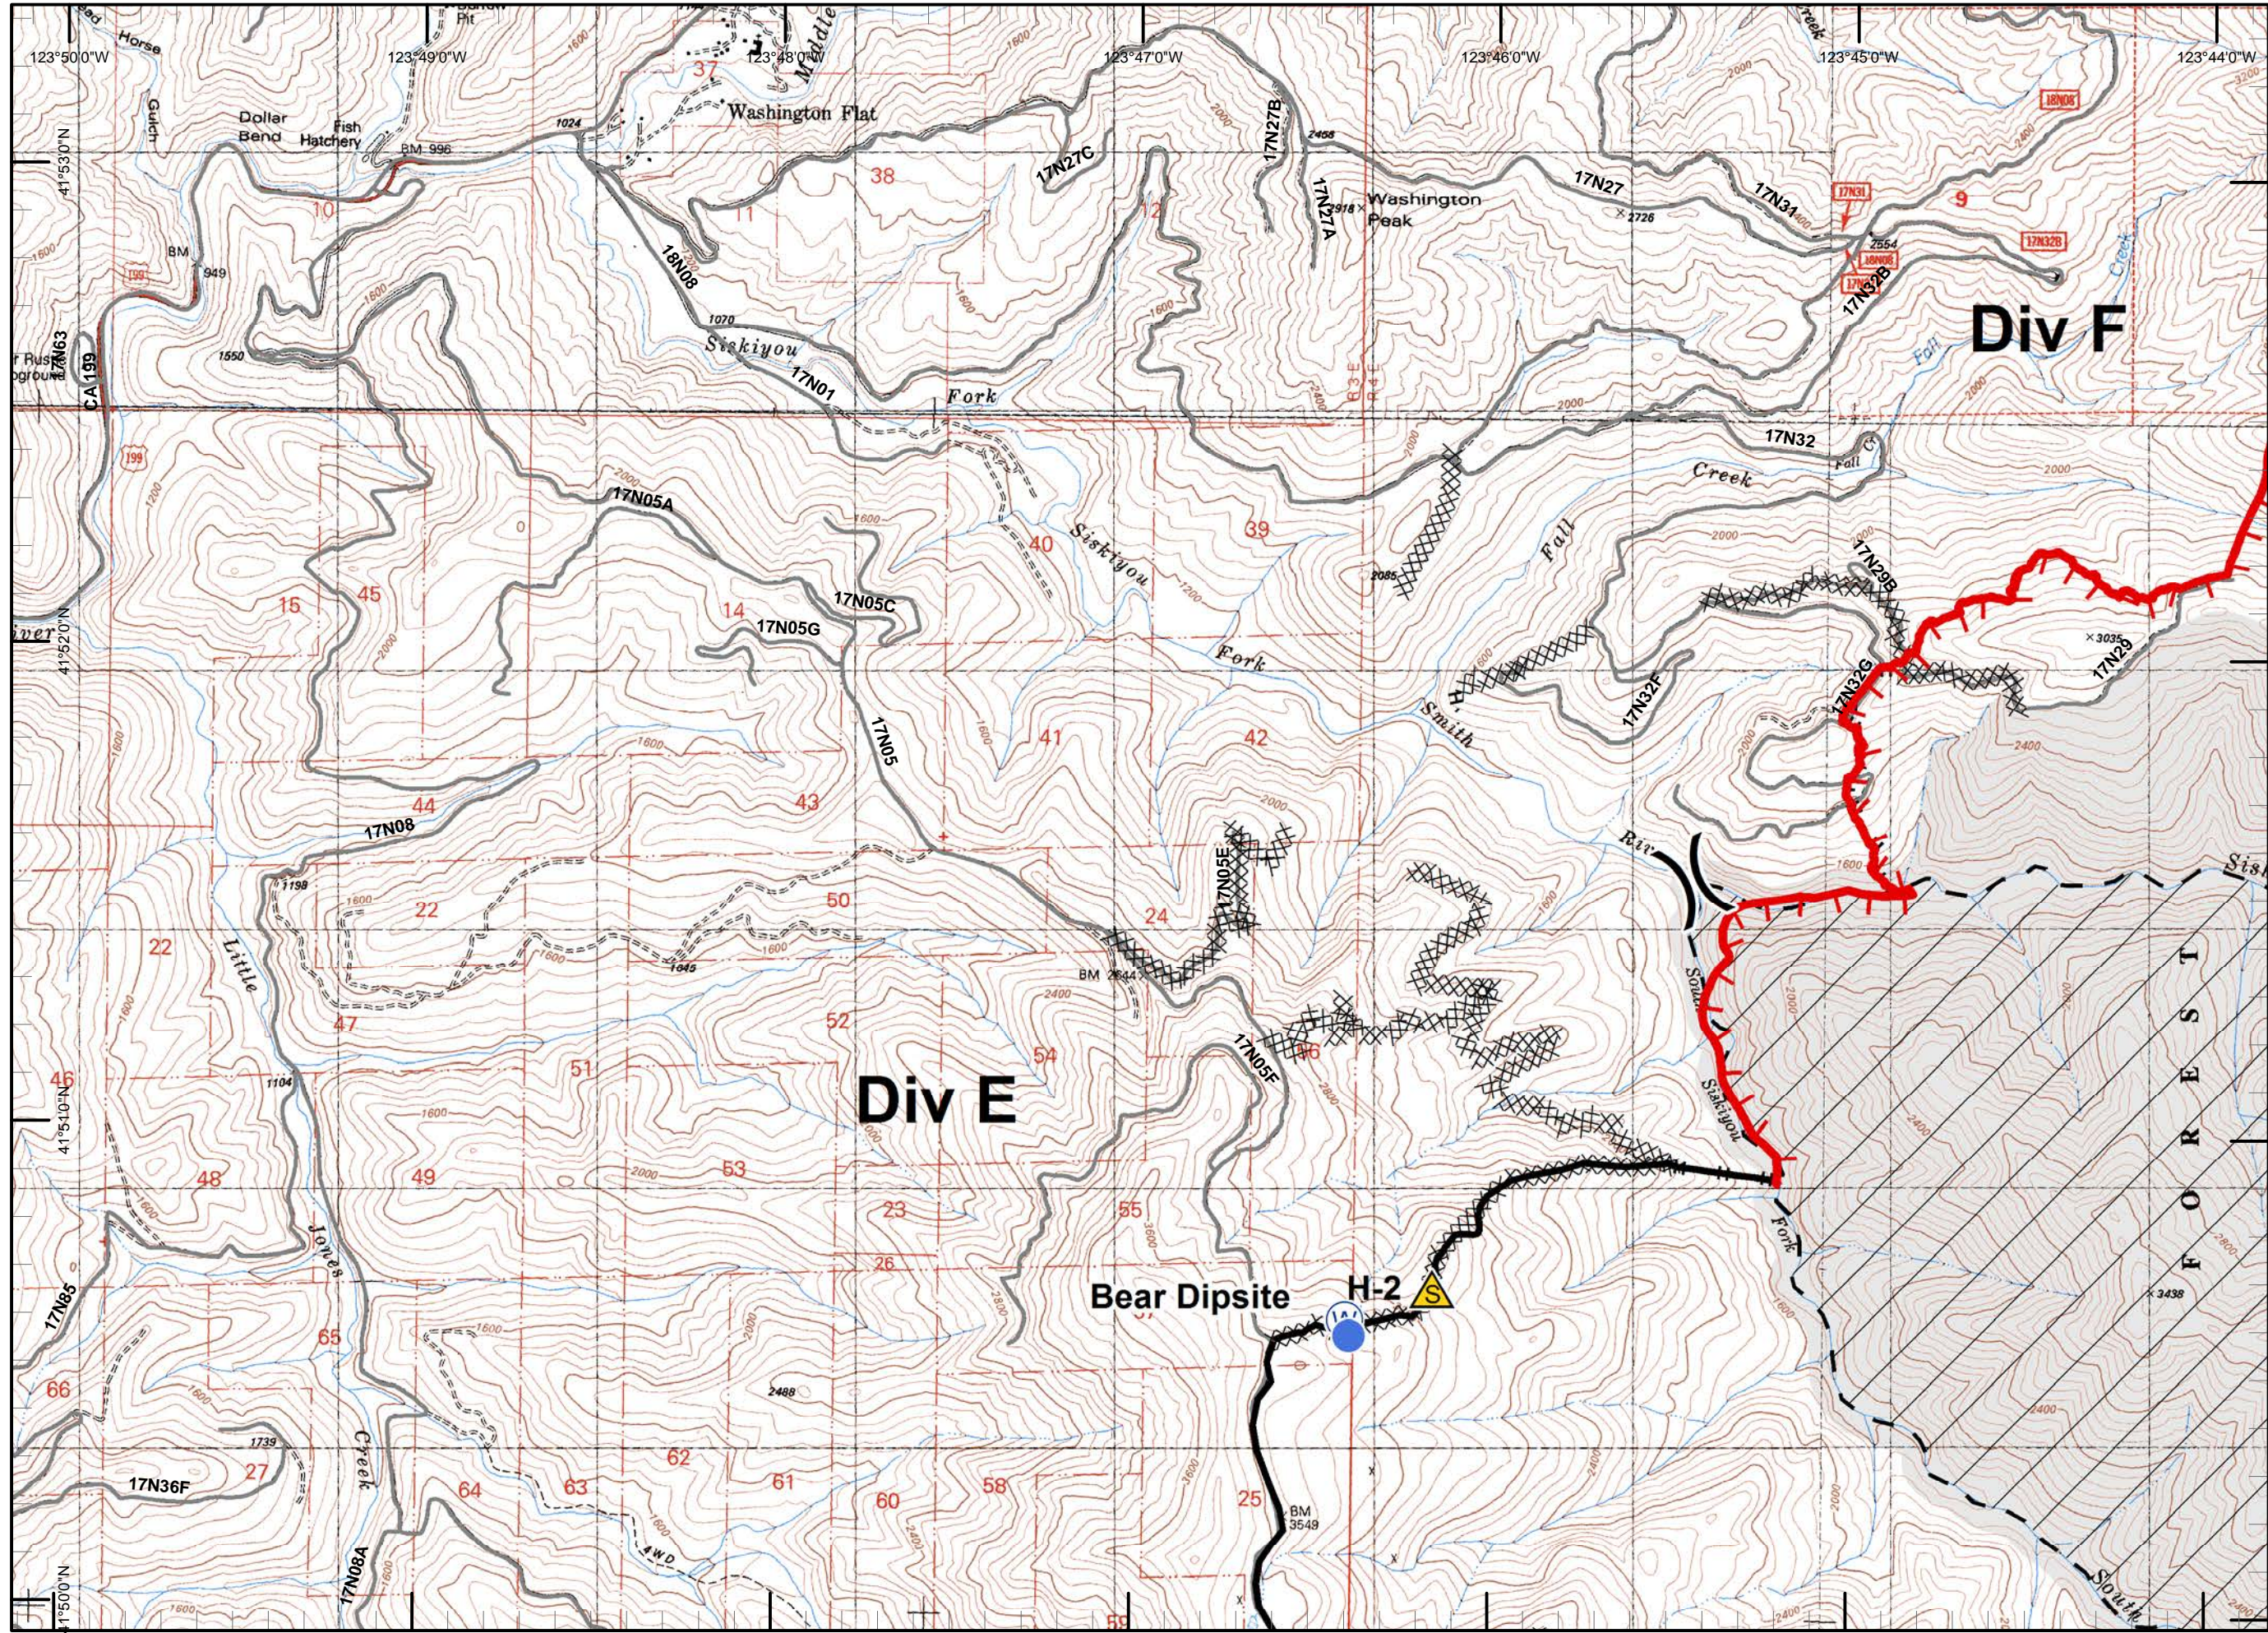

Legend

-) (Division
-] [Branch
- Drop Point
- ⊗ Fire Origin
- ♂ Spot Fire
- Helispot
- Ⓢ Staging Area
- Ⓦ Water Source
- Ⓦ Restricted Water Source
- ⓌⓍ RAWS
- Ⓟ Incident Base
- Ⓒ Camp
- ▣ Incident Command Post
- Ⓡ Repeater
- ⚠ Safety Zone
- Ⓟ Helibase
- ⊗ ● Proposed Dozer Line
- Uncontrolled Fire Edge
- ⊗⊗⊗ Completed Dozer Line
- Completed Line
- H - H - Hand Line
- R - R - Road as Completed Line
- Siskiyou Wilderness
- ⋯ Forest Boundary
- ▨ Bear Basin Butte
- ▨ Botanical Area

Legend

- Division
- Branch
- Drop Point
- Fire Origin
- Spot Fire
- Helispot
- Staging Area
- Water Source
- Restricted Water Source
- RAWS
- Incident Base
- Camp
- Incident Command Post
- Repeater
- Safety Zone
- Helibase
- Proposed Dozer Line
- Uncontrolled Fire Edge
- Completed Dozer Line
- Completed Line
- H - H - Hand Line
- R - R - Road as Completed Line
- Siskiyou Wilderness
- Forest Boundary
- Bear Basin Butte Botanical Area

Legend

-)) Division
- [[Branch
- Drop Point
- ⊗ Fire Origin
- ♂ Spot Fire
- Helispot
- Ⓢ Staging Area
- Ⓜ Water Source
- Ⓜ Restricted Water Source
- WX RAWS
- Ⓟ Incident Base
- Ⓒ Camp
- Ⓜ Incident Command Post
- Ⓜ Repeater
- ⚠ Safety Zone
- Ⓜ Helibase
- ⊗ Proposed Dozer Line
- ⊗ Uncontrolled Fire Edge
- ⊗ Completed Dozer Line
- Completed Line
- H - H - Hand Line
- R - R - Road as Completed Line
- Siskiyou Wilderness
- ▬ Forest Boundary
- ▨ Bear Basin Butte Botanical Area