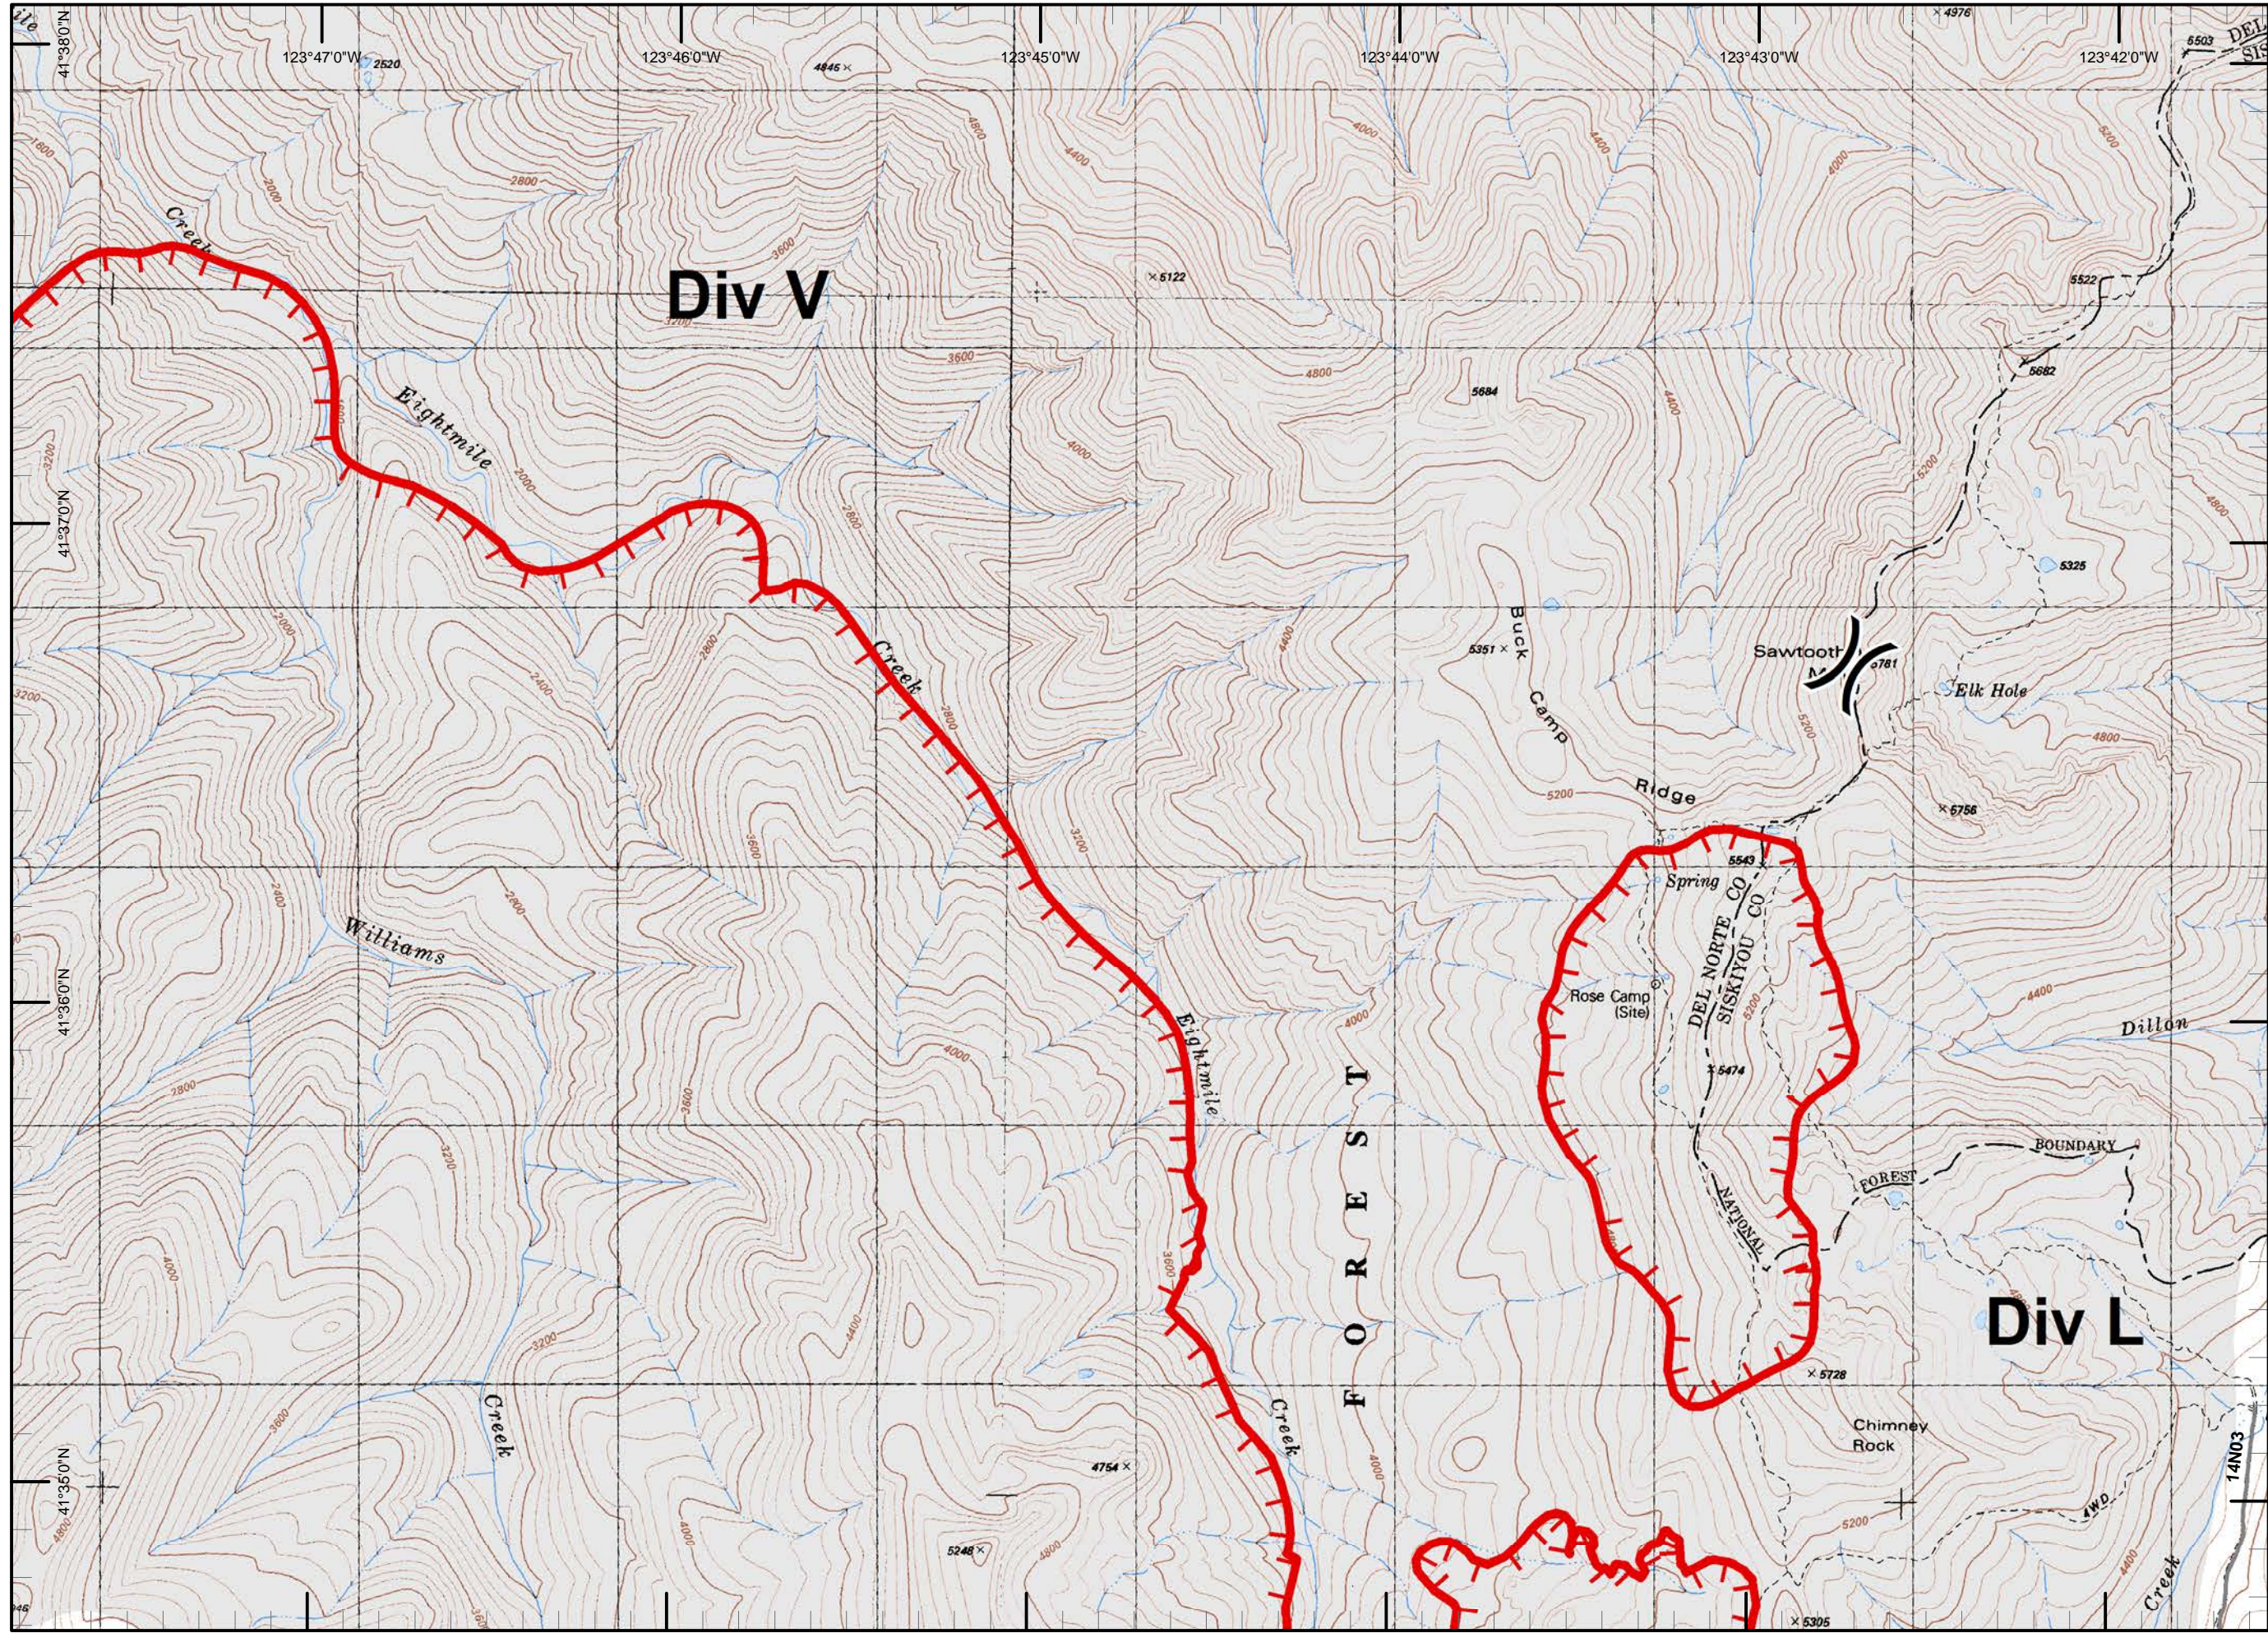

Legend

- Division
- Branch
- Drop Point
- Fire Origin
- Spot Fire
- Helispot
- Staging Area
- Water Source
- Restricted Water Source
- RAWs
- Incident Base
- Camp
- Incident Command Post
- Repeater
- Safety Zone
- Helibase
- Proposed Dozer Line
- Uncontrolled Fire Edge
- Completed Dozer Line
- Completed Line
- H - H - Hand Line
- R - R - Road as Completed Line
- Siskiyou Wilderness
- Forest Boundary
- Bear Basin Butte Botanical Area

NM
8/30/2015
8:45:32 PM