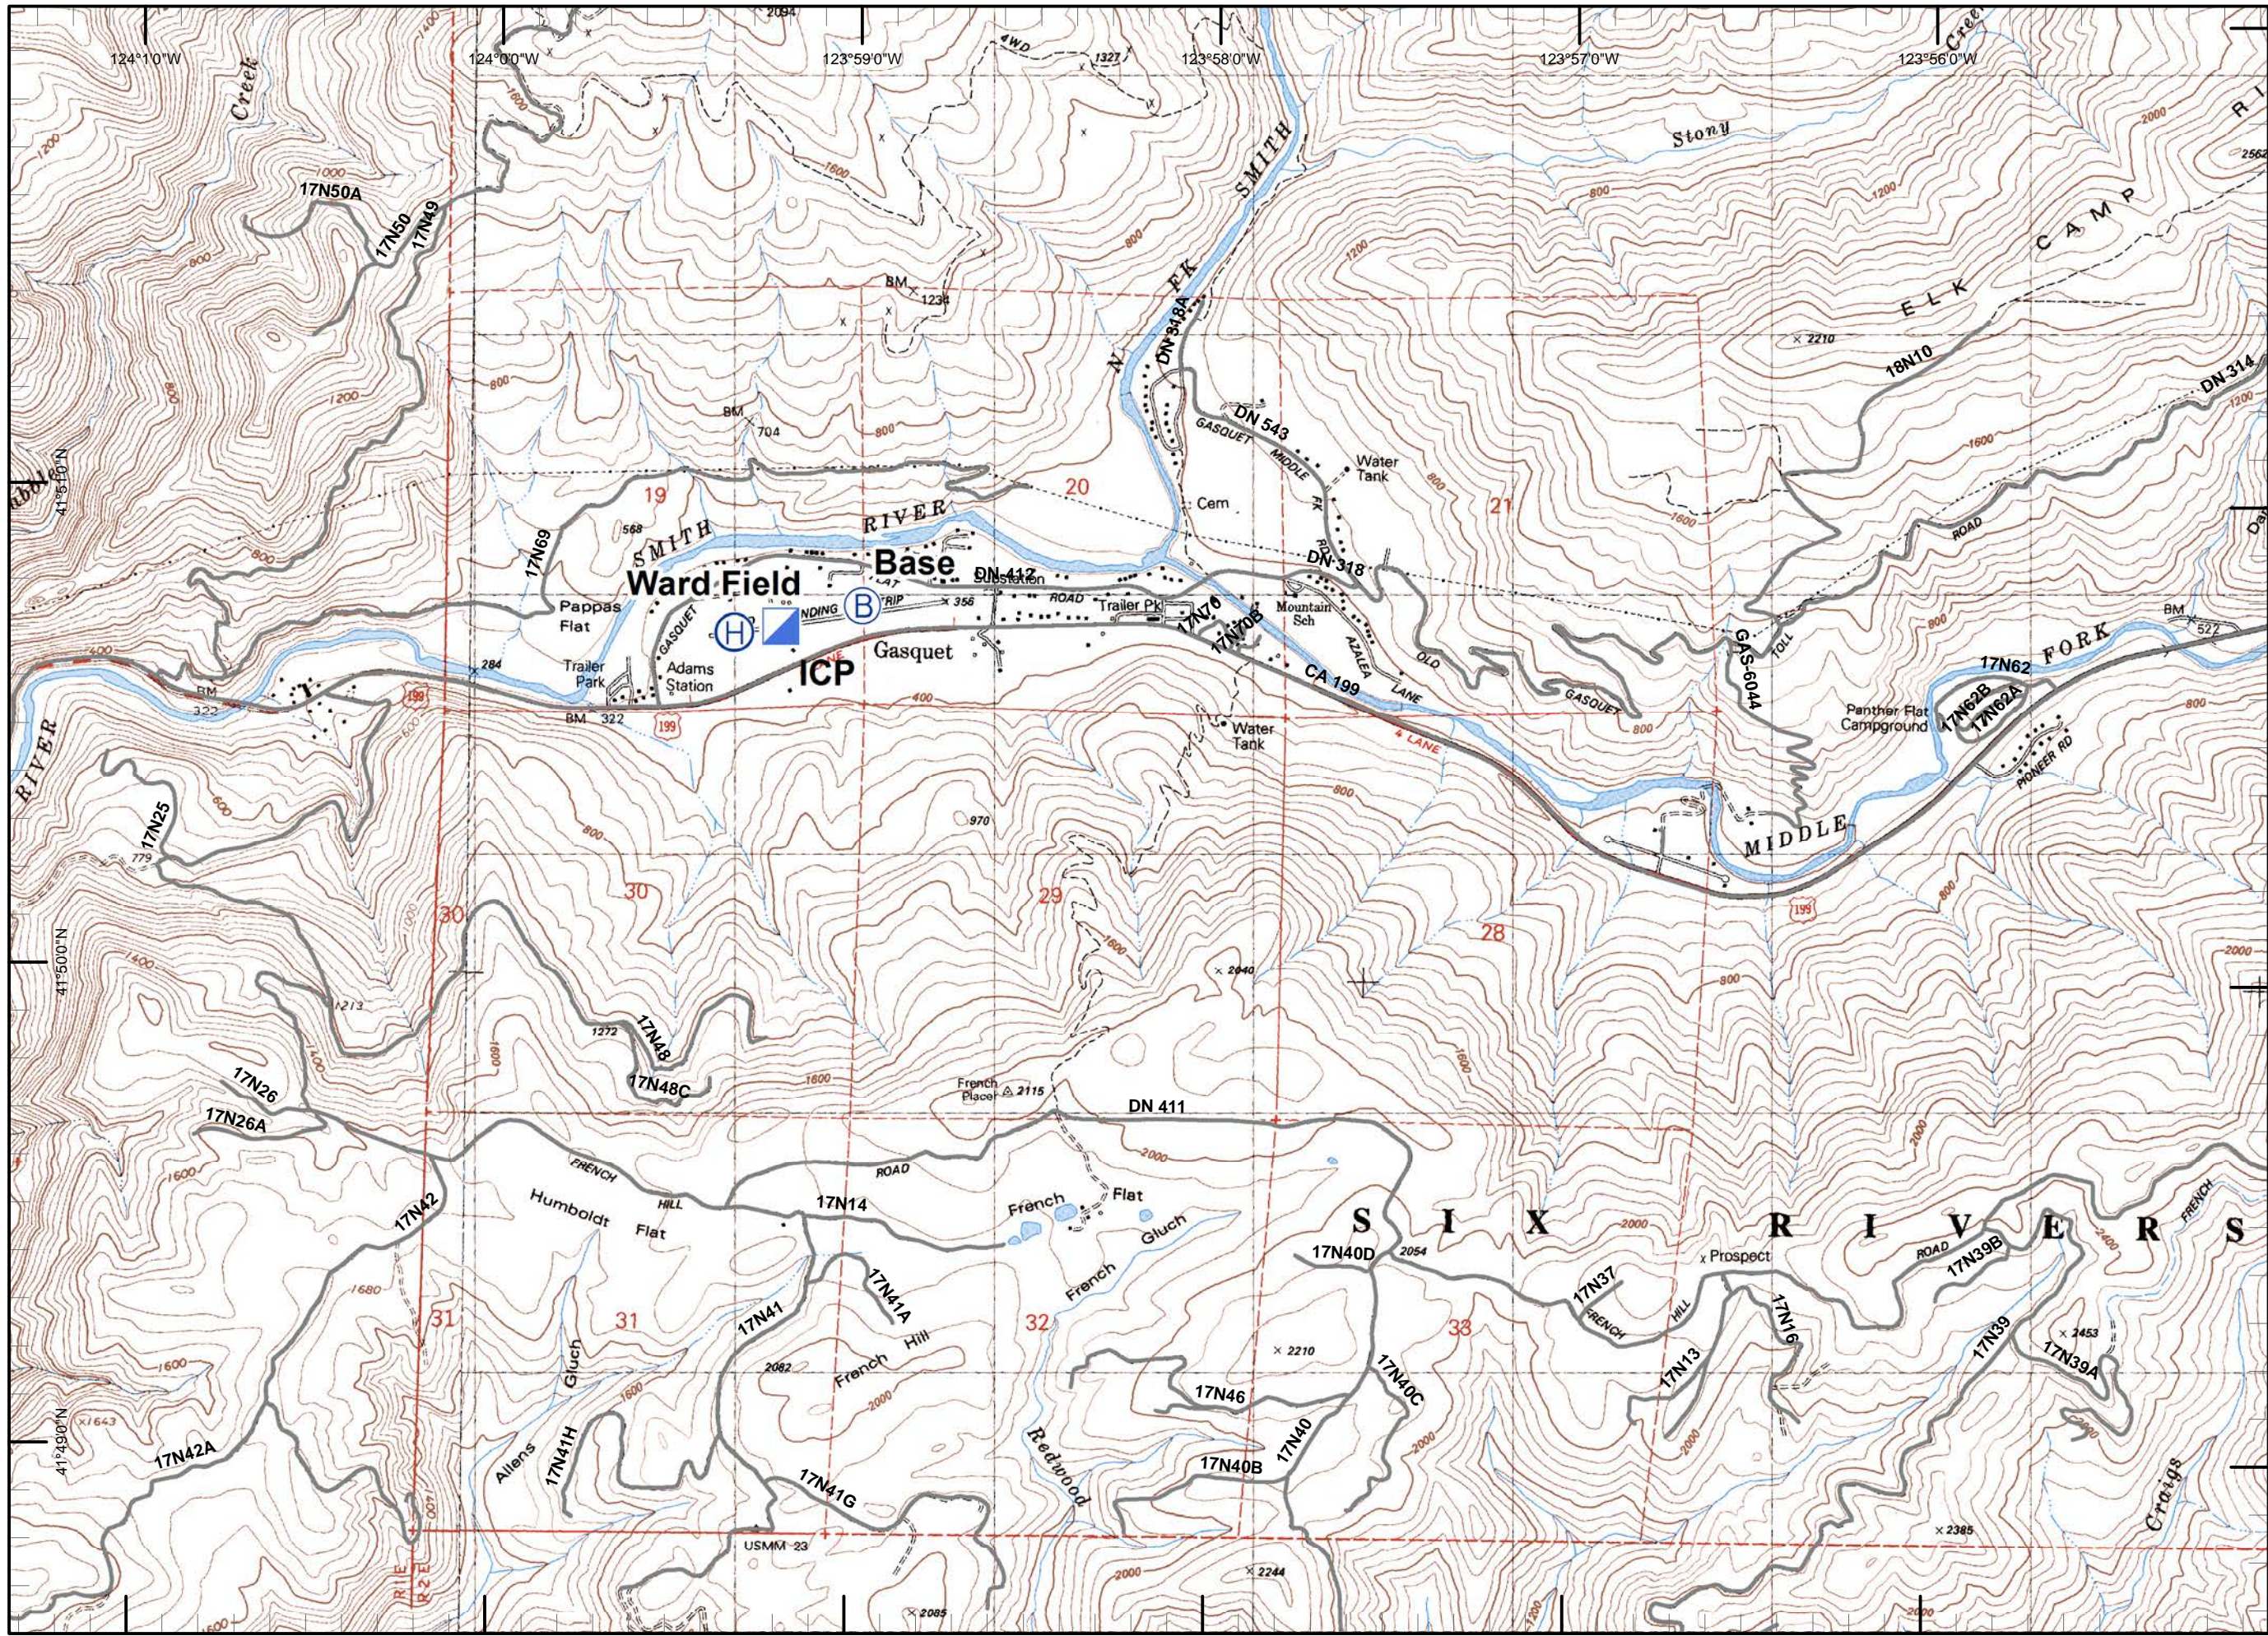

Legend

-) (Division
-] [Branch
- Drop Point
- ⊗ Fire Origin
- ♂ Spot Fire
- Helispot
- Ⓢ Staging Area
- Ⓦ Water Source
- Ⓦ Restricted Water Source
- ⓌⓍ RAWS
- Ⓟ Incident Base
- Ⓒ Camp
- ▣ Incident Command Post
- Ⓡ Repeater
- ⚠ Safety Zone
- Ⓟ Helibase
- ⊗ ● Proposed Dozer Line
- Uncontrolled Fire Edge
- ⊗⊗⊗ Completed Dozer Line
- Completed Line
- H - H - Hand Line
- R - R - Road as Completed Line
- Siskiyou Wilderness
- ⋯ Forest Boundary
- ▨ Bear Basin Butte
- ▨ Botanical Area

Legend

- Division
- Branch
- Drop Point
- Fire Origin
- Spot Fire
- Helispot
- Staging Area
- Water Source
- Restricted Water Source
- RAWS
- Incident Base
- Camp
- Incident Command Post
- Repeater
- Safety Zone
- Helibase
- Proposed Dozer Line
- Uncontrolled Fire Edge
- Completed Dozer Line
- Completed Line
- H - H - Hand Line
- R - R - Road as Completed Line
- Siskiyou Wilderness
- Forest Boundary
- Bear Basin Butte Botanical Area

Legend

- Division
- Branch
- Drop Point
- Fire Origin
- Spot Fire
- Helispot
- Staging Area
- Water Source
- Restricted Water Source
- RAWS
- Incident Base
- Camp
- Incident Command Post
- Repeater
- Safety Zone
- Helibase
- Proposed Dozer Line
- Uncontrolled Fire Edge
- Completed Dozer Line
- Completed Line
- Hand Line
- Road as Completed Line
- Siskiyou Wilderness
- Forest Boundary
- Bear Basin Butte Botanical Area