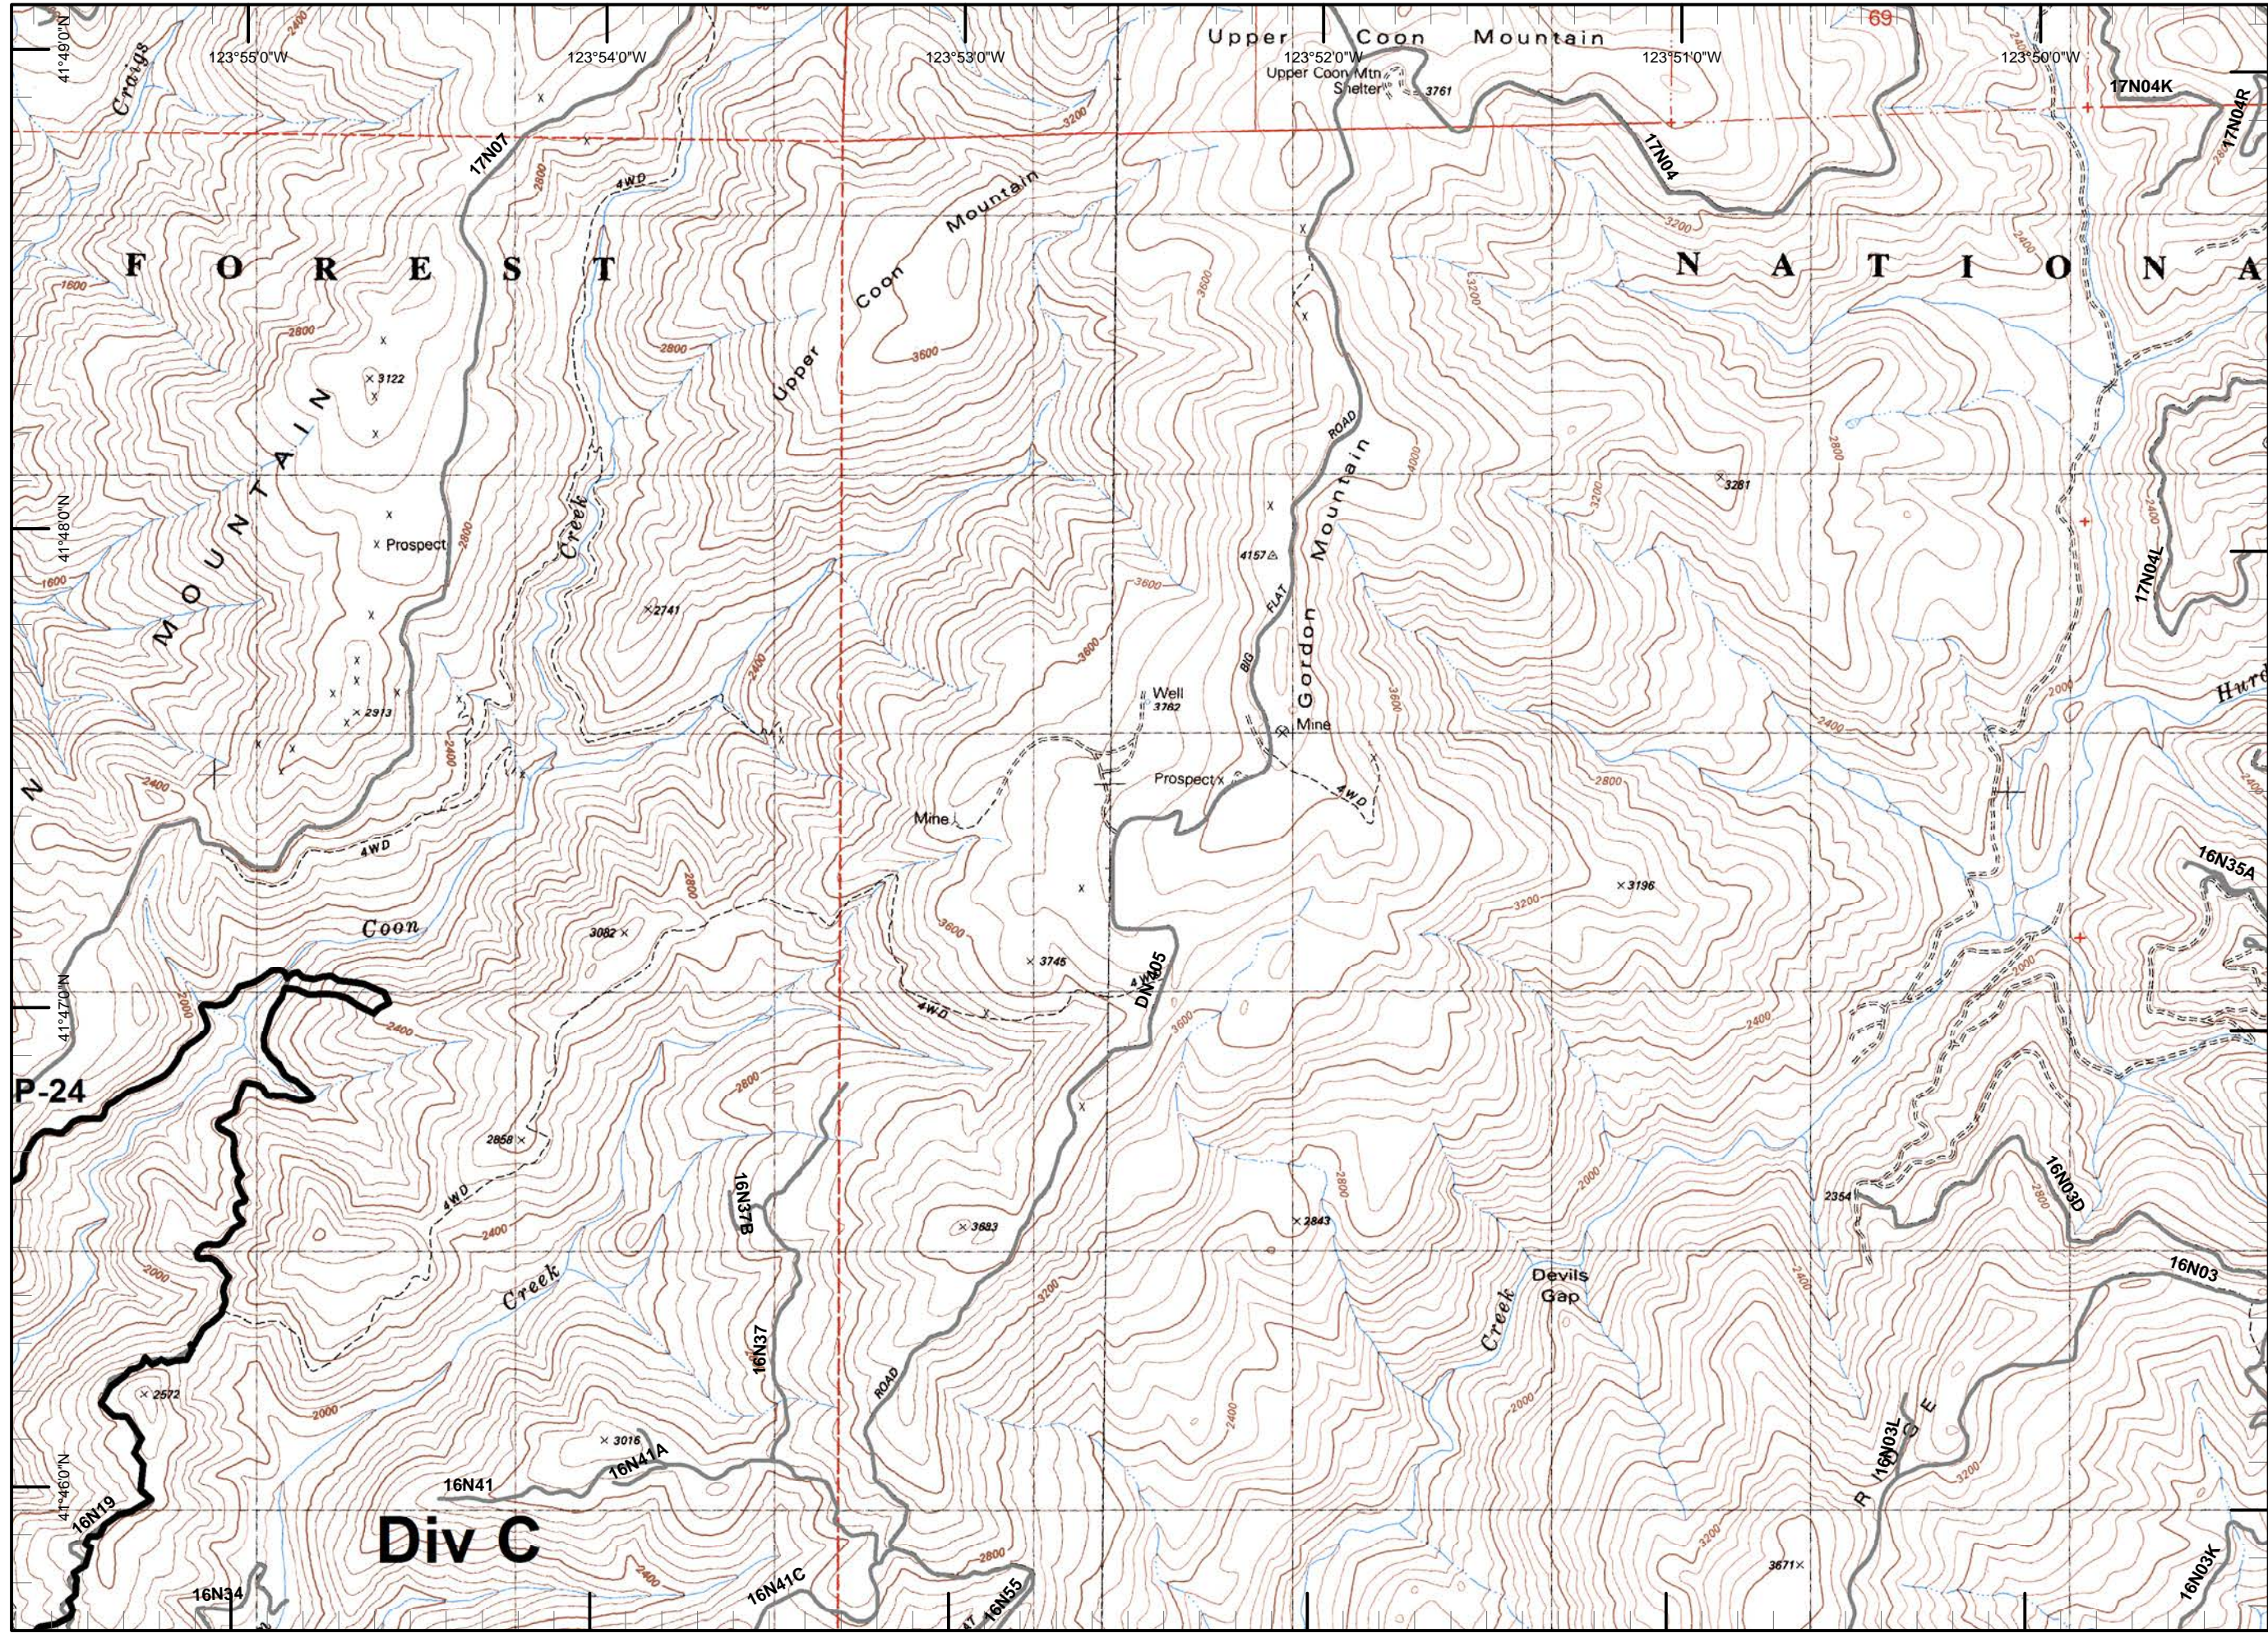

Legend

- Division
- Branch
- Drop Point
- Fire Origin
- Spot Fire
- Helispot
- Staging Area
- Water Source
- Restricted Water Source
- RAWS
- Incident Base
- Camp
- Incident Command Post
- Repeater
- Safety Zone
- Helibase
- Proposed Dozer Line
- Uncontrolled Fire Edge
- Completed Dozer Line
- Completed Line
- Hand Line
- Road as Completed Line
- Siskiyou Wilderness
- Forest Boundary
- Bear Basin Butte Botanical Area

Legend

-)) Division
- [[Branch
- Drop Point
- ⊗ Fire Origin
- ♂ Spot Fire
- Helispot
- Ⓢ Staging Area
- Ⓜ Water Source
- Ⓜ Restricted Water Source
- WX RAWS
- Ⓟ Incident Base
- Ⓢ Camp
- Ⓜ Incident Command Post
- Ⓟ Repeater
- ⚠ Safety Zone
- Ⓟ Helibase
- ⊗ ● Proposed Dozer Line
- ┌┐ Uncontrolled Fire Edge
- XXXXX Completed Dozer Line
- Completed Line
- H - H - Hand Line
- R - R - Road as Completed Line
- ▭ Siskiyou Wilderness
- ▭ Forest Boundary
- ▭ Bear Basin Butte Botanical Area

Legend

-)) Division
-]] Branch
- Drop Point
- ⊗ Fire Origin
- ♂ Spot Fire
- Helispot
- Ⓢ Staging Area
- Ⓜ Water Source
- Ⓜ Restricted Water Source
- WX RAWS
- Ⓟ Incident Base
- Ⓢ Camp
- Ⓢ Incident Command Post
- Ⓟ Repeater
- ⚠ Safety Zone
- Ⓟ Helibase
- ⊗ ● Proposed Dozer Line
- ⌌ Uncontrolled Fire Edge
- XXXXX Completed Dozer Line
- Completed Line
- H - H - Hand Line
- R - R - Road as Completed Line
- Siskiyou Wilderness
- ▬ Forest Boundary
- ▨ Bear Basin Butte Botanical Area

- Legend**
- Division
 - Branch
 - Drop Point
 - Fire Origin
 - Spot Fire
 - Helispot
 - Staging Area
 - Water Source
 - Restricted Water Source
 - RAWs
 - Incident Base
 - Camp
 - Incident Command Post
 - Repeater
 - Safety Zone
 - Helibase
 - Proposed Dozer Line
 - Uncontrolled Fire Edge
 - Completed Dozer Line
 - Completed Line
 - Hand Line
 - Road as Completed Line
 - Siskiyou Wilderness
 - Forest Boundary
 - Bear Basin Butte Botanical Area