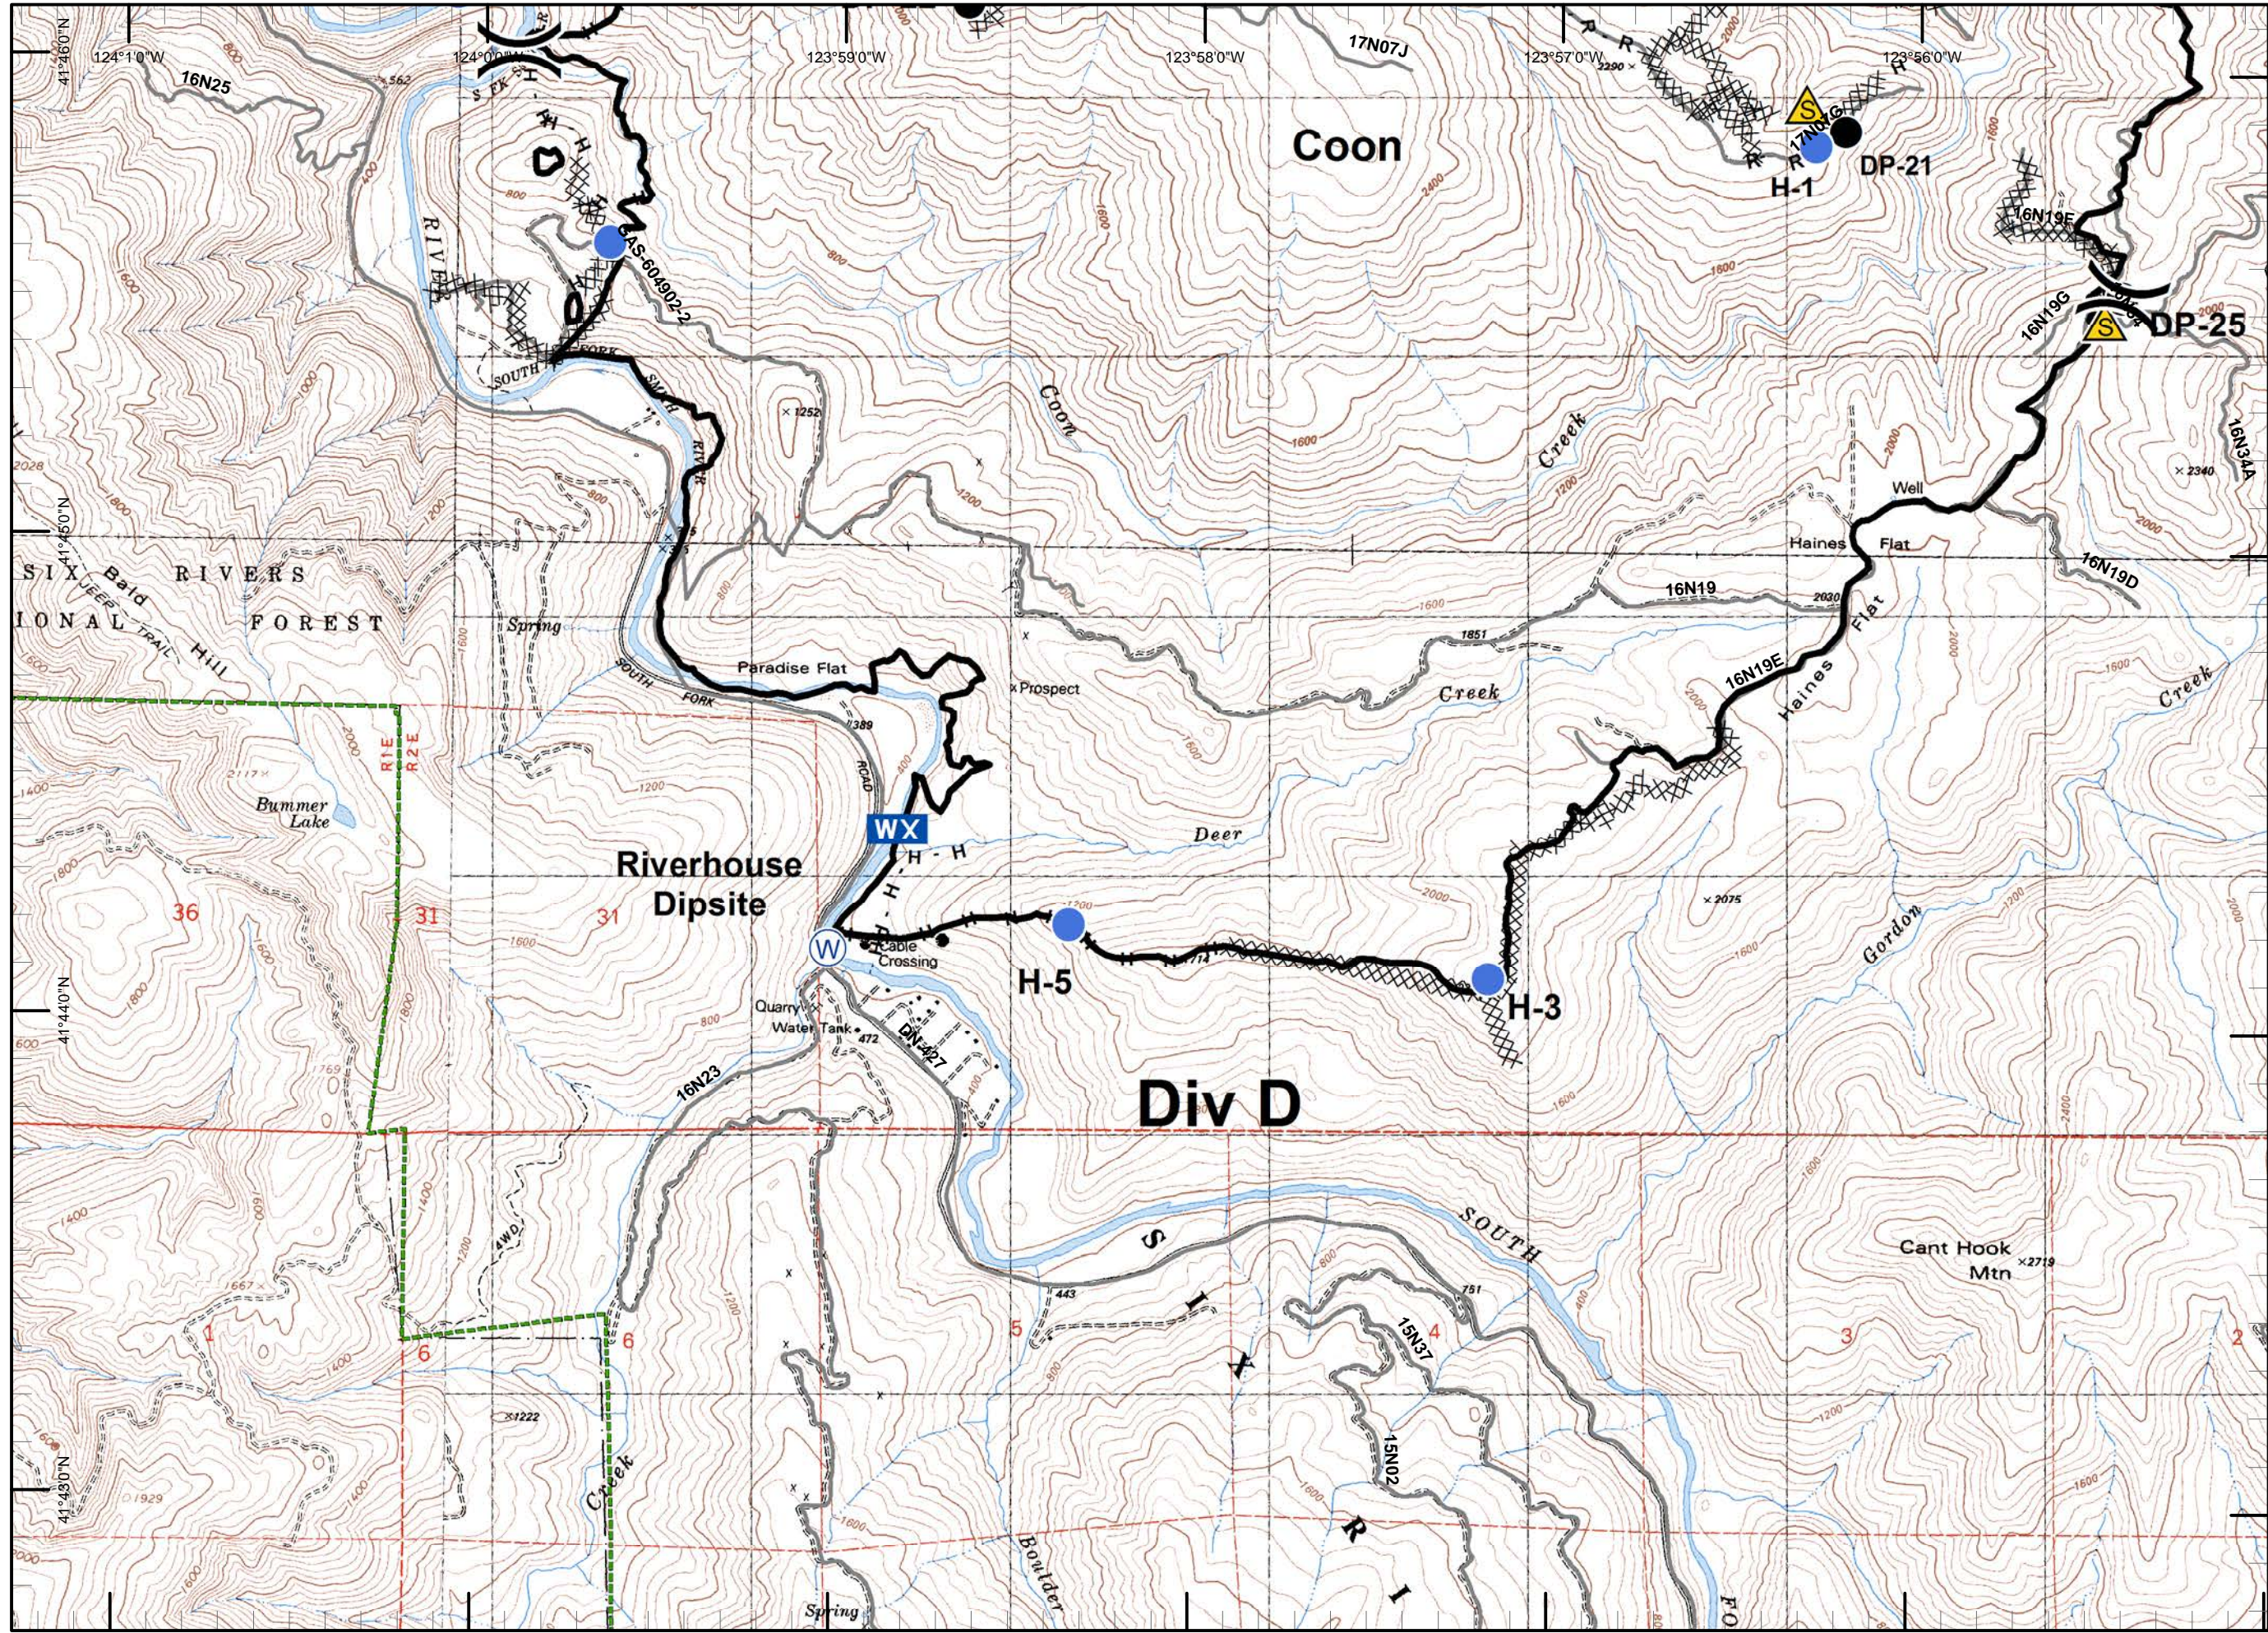

- Legend**
- Division
 - Branch
 - Drop Point
 - Fire Origin
 - Spot Fire
 - Helispot
 - Staging Area
 - Water Source
 - Restricted Water Source
 - RAWs
 - Incident Base
 - Camp
 - Incident Command Post
 - Repeater
 - Safety Zone
 - Helibase
 - Proposed Dozer Line
 - Uncontrolled Fire Edge
 - Completed Dozer Line
 - Completed Line
 - Hand Line
 - Road as Completed Line
 - Siskiyou Wilderness
 - Forest Boundary
 - Bear Basin Butte Botanical Area

NM
 8/30/2015
 8:44:52 PM

Legend

- Division
- Branch
- Drop Point
- Fire Origin
- Spot Fire
- Helispot
- Staging Area
- Water Source
- Restricted Water Source
- RAWS
- Incident Base
- Camp
- Incident Command Post
- Repeater
- Safety Zone
- Helibase
- Proposed Dozer Line
- Uncontrolled Fire Edge
- Completed Dozer Line
- Completed Line
- H - H - Hand Line
- R - R - Road as Completed Line
- Siskiyou Wilderness
- Forest Boundary
- Bear Basin Butte Botanical Area

Legend

-  Division
-  Branch
-  Drop Point
-  Fire Origin
-  Spot Fire
-  Helispot
-  Staging Area
-  Water Source
-  Restricted Water Source
-  RAWs
-  Incident Base
-  Camp
-  Incident Command Post
-  Repeater
-  Safety Zone
-  Helibase
-  Proposed Dozer Line
-  Uncontrolled Fire Edge
-  Completed Dozer Line
-  Completed Line
-  Hand Line
-  Road as Completed Line
-  Siskiyou Wilderness
-  Forest Boundary
-  Bear Basin Butte Botanical Area

Legend

- Division
- Branch
- Drop Point
- Fire Origin
- Spot Fire
- Helispot
- Staging Area
- Water Source
- Restricted Water Source
- RAWs
- Incident Base
- Camp
- Incident Command Post
- Repeater
- Safety Zone
- Helibase
- Proposed Dozer Line
- Uncontrolled Fire Edge
- Completed Dozer Line
- Completed Line
- H - H - Hand Line
- R - R - Road as Completed Line
- Siskiyou Wilderness
- Forest Boundary
- Bear Basin Butte Botanical Area