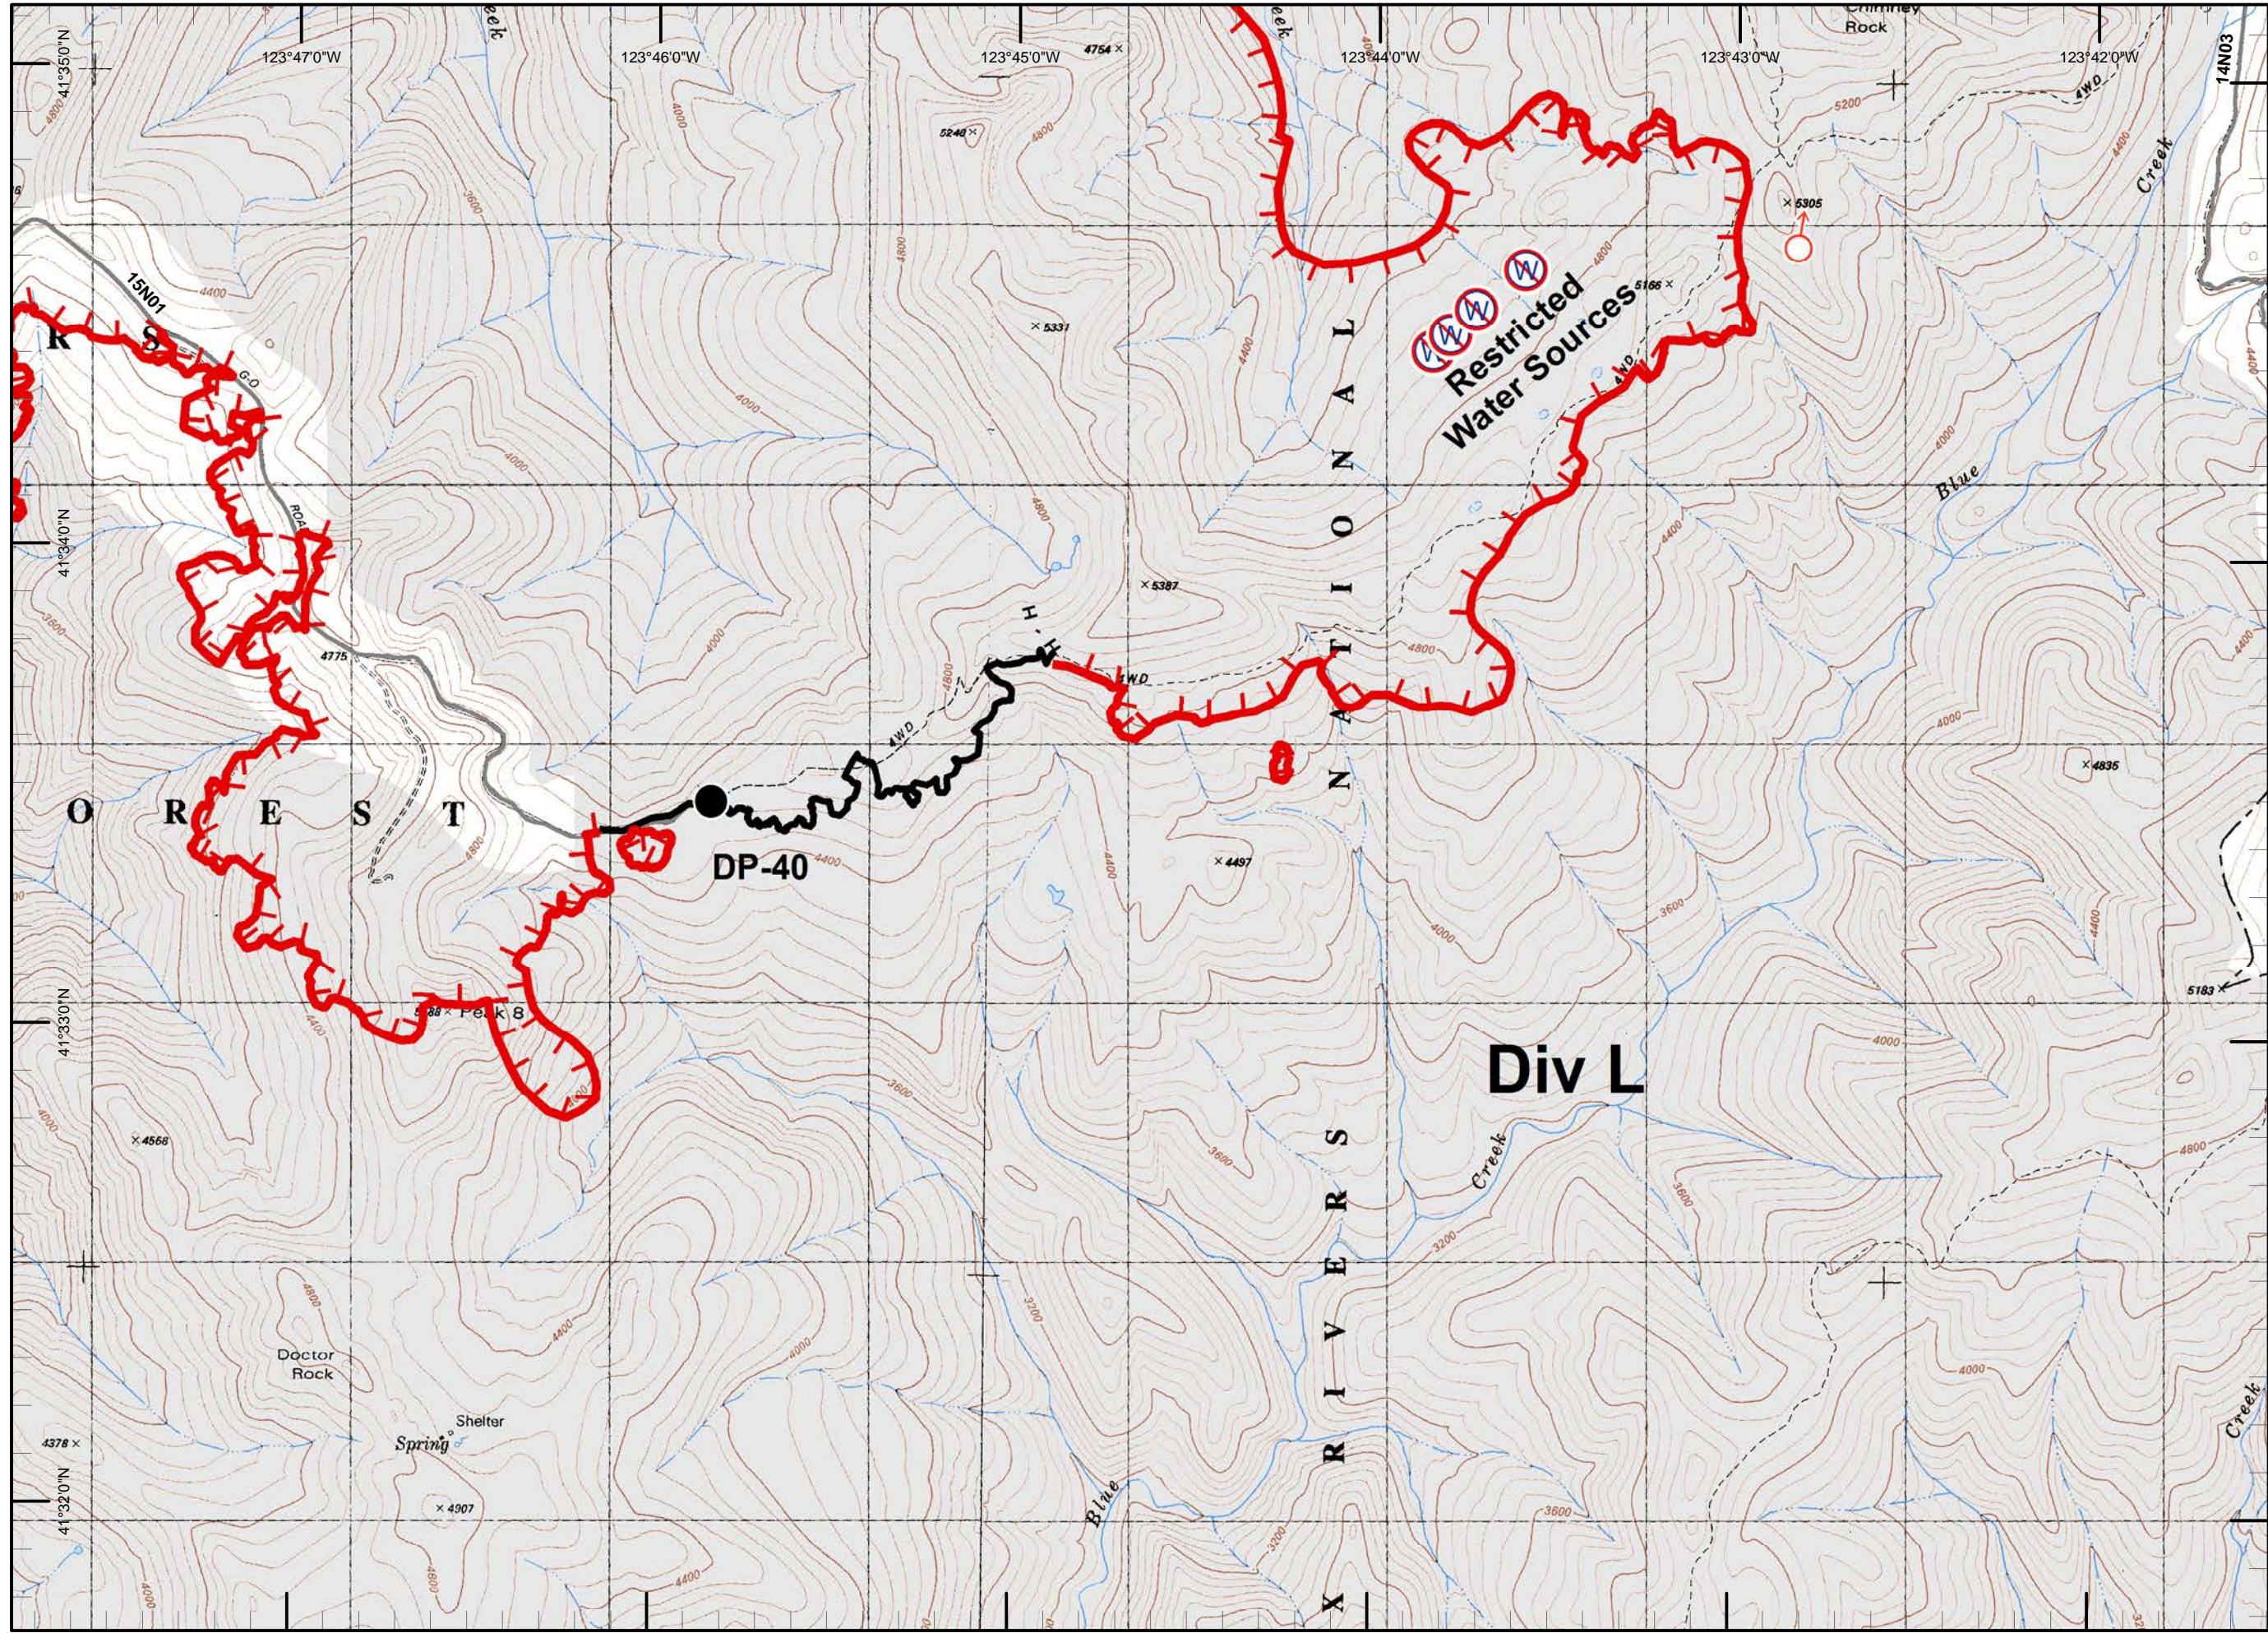

Legend

- Division
- Branch
- Drop Point
- Fire Origin
- Spot Fire
- Helispot
- Staging Area
- Water Source
- Restricted Water Source
- RAWs
- Incident Base
- Camp
- Incident Command Post
- Repeater
- Safety Zone
- Helibase
- Proposed Dozer Line
- Uncontrolled Fire Edge
- Completed Dozer Line
- Completed Line
- H - H - Hand Line
- R - R - Road as Completed Line
- Siskiyou Wilderness
- Forest Boundary
- Bear Basin Butte Botanical Area

NM
 8/30/2015
 8:45:32 PM

Legend

-  Division
-  Branch
-  Drop Point
-  Fire Origin
-  Spot Fire
-  Helispot
-  Staging Area
-  Water Source
-  Restricted Water Source
-  RAWs
-  Incident Base
-  Camp
-  Incident Command Post
-  Repeater
-  Safety Zone
-  Helibase
-  Proposed Dozer Line
-  Uncontrolled Fire Edge
-  Completed Dozer Line
-  Completed Line
-  H - H - Hand Line
-  R - R - Road as Completed Line
-  Siskiyou Wilderness
-  Forest Boundary
-  Bear Basin Butte Botanical Area