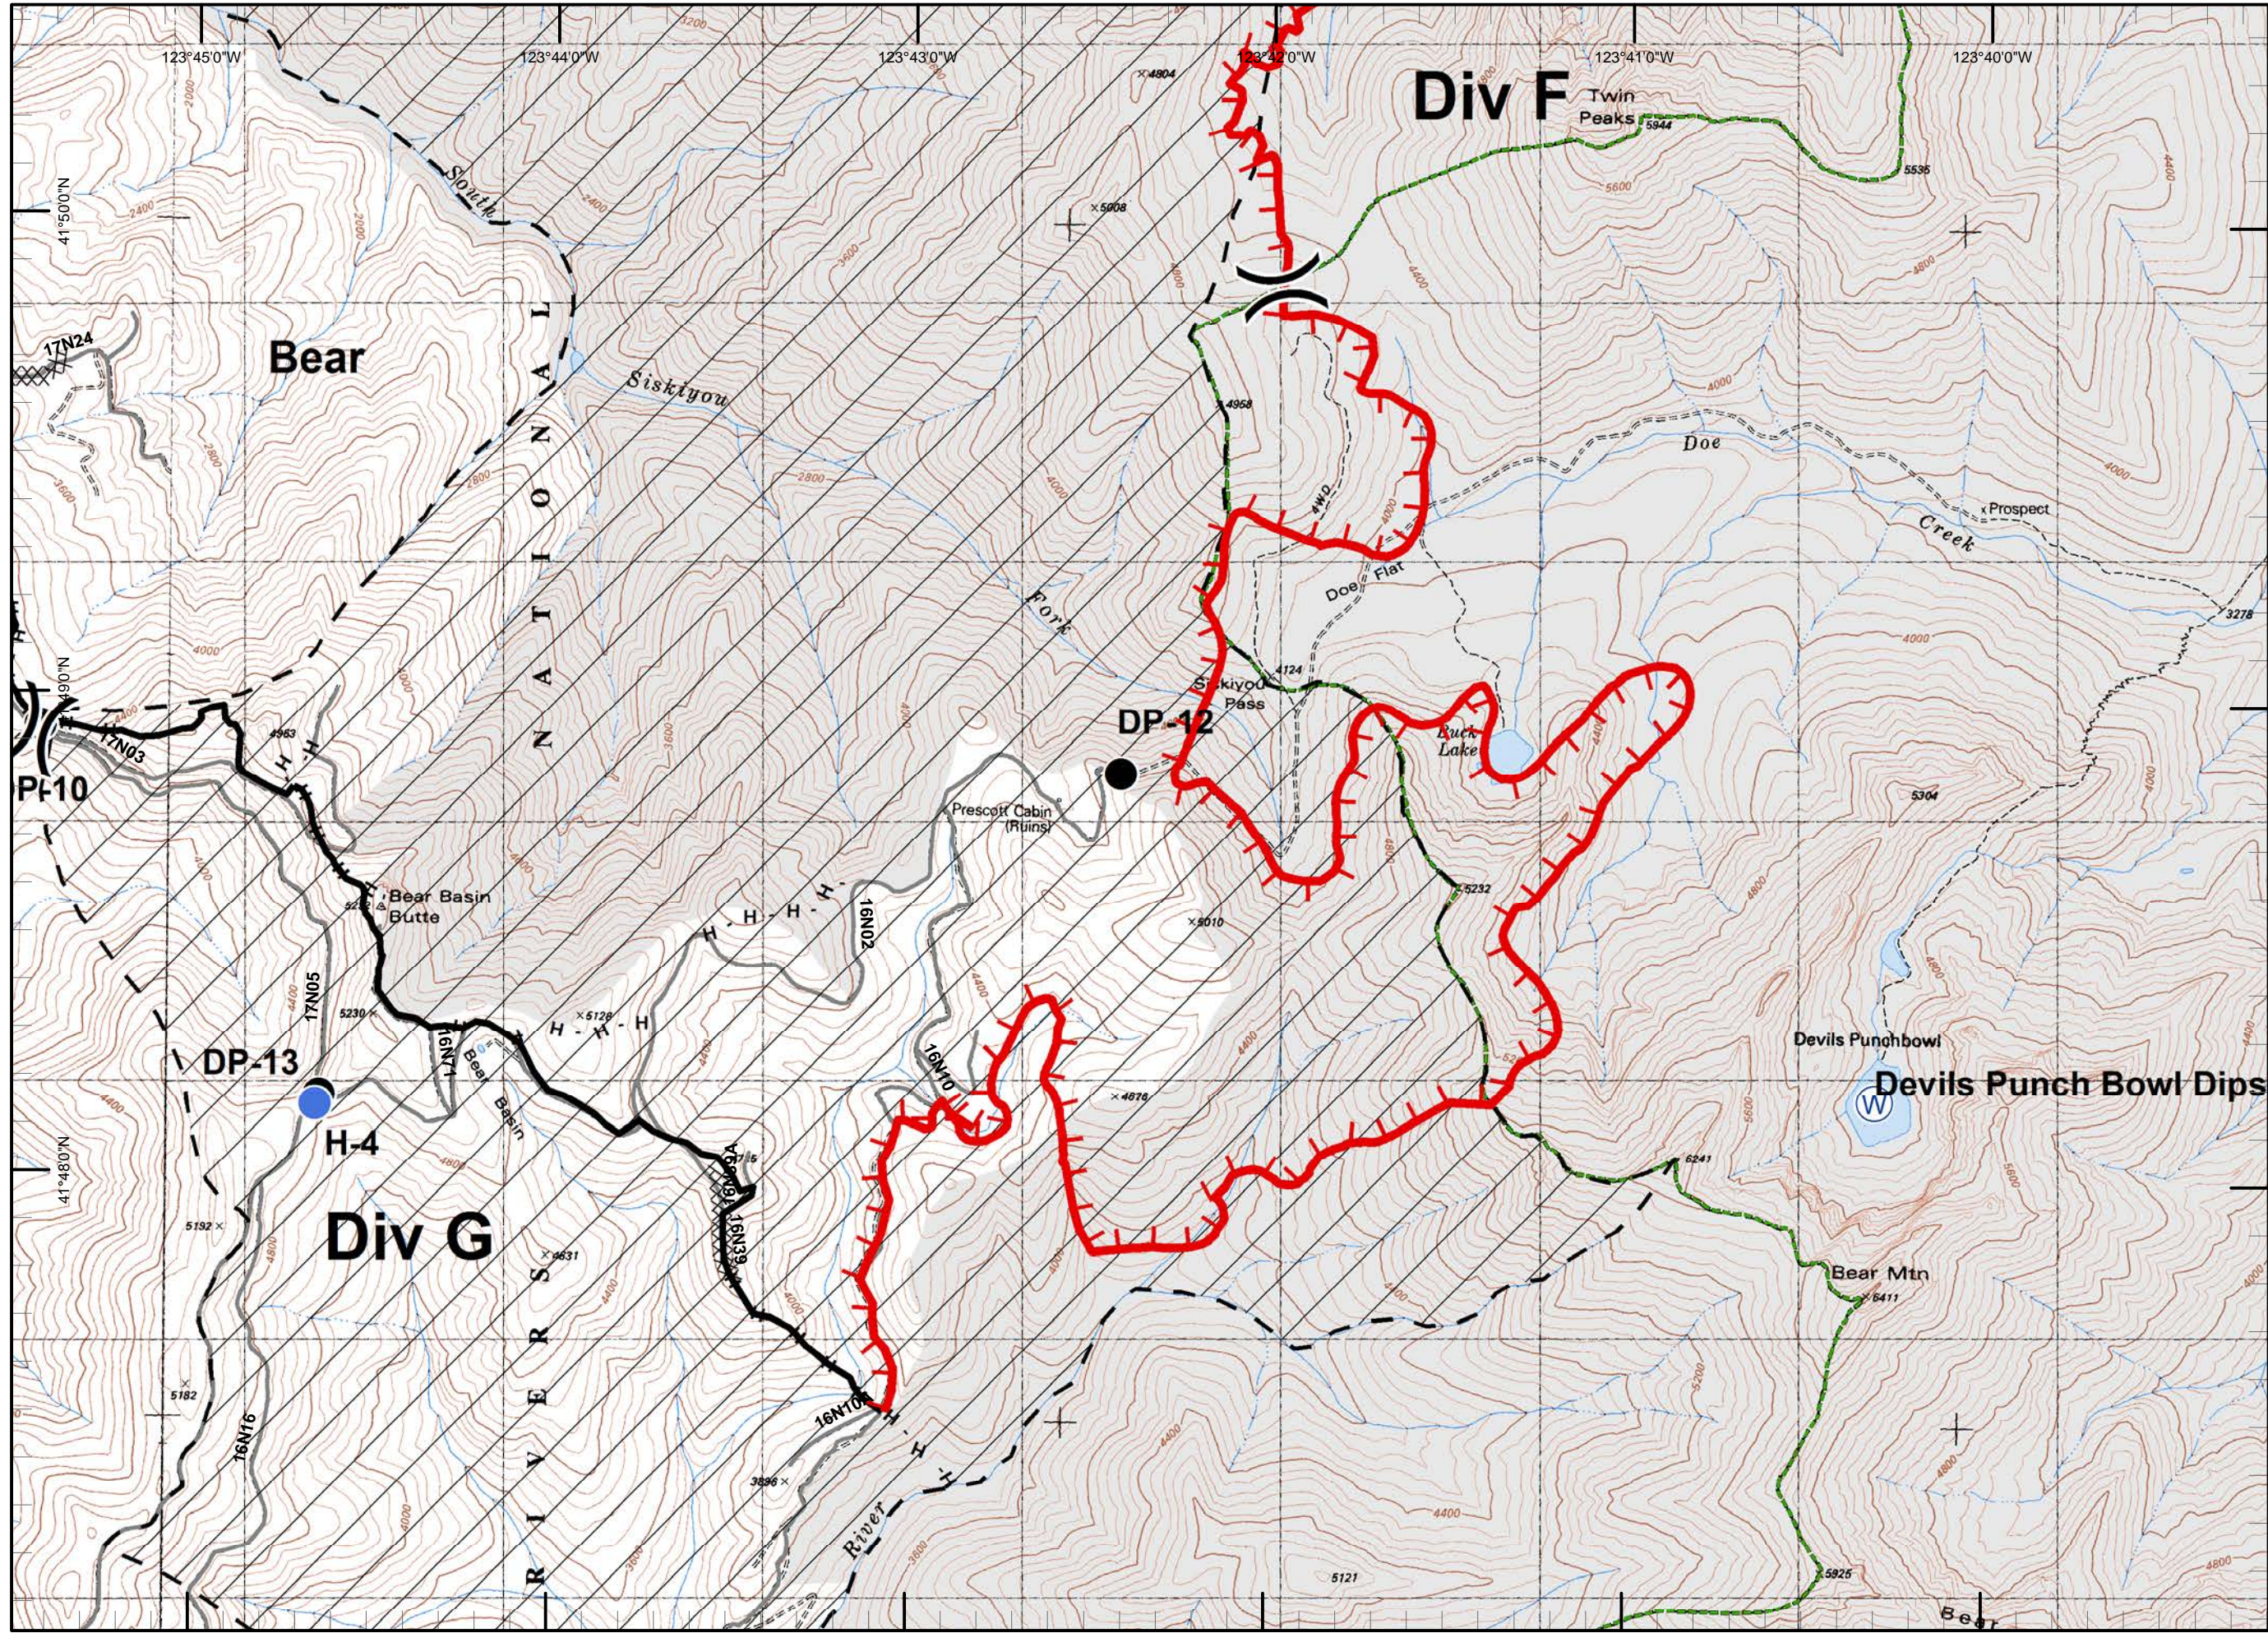

Legend

- Division
- Branch
- Drop Point
- Fire Origin
- Spot Fire
- Helispot
- Staging Area
- Water Source
- Restricted Water Source
- RAWS
- Incident Base
- Camp
- Incident Command Post
- Repeater
- Safety Zone
- Helibase
- Proposed Dozer Line
- Uncontrolled Fire Edge
- Completed Dozer Line
- Completed Line
- H - H - Hand Line
- R - R - Road as Completed Line
- Siskiyou Wilderness
- Forest Boundary
- Bear Basin Butte Botanical Area

Legend

-)) Division
- [[Branch
- Drop Point
- ⊗ Fire Origin
- ♂ Spot Fire
- Helispot
- Ⓢ Staging Area
- Ⓜ Water Source
- Ⓜ Restricted Water Source
- WX RAWS
- Ⓟ Incident Base
- Ⓒ Camp
- Ⓜ Incident Command Post
- Ⓜ Repeater
- ⚠ Safety Zone
- Ⓜ Helibase
- ⊗ Proposed Dozer Line
- ⊗ Uncontrolled Fire Edge
- ⊗ Completed Dozer Line
- Completed Line
- H - H - Hand Line
- R - R - Road as Completed Line
- Siskiyou Wilderness
- ▬ Forest Boundary
- ▨ Bear Basin Butte Botanical Area

Legend

- Division
- Branch
- Drop Point
- Fire Origin
- Spot Fire
- Helispot
- Staging Area
- Water Source
- Restricted Water Source
- RAWS
- Incident Base
- Camp
- Incident Command Post
- Repeater
- Safety Zone
- Helibase
- Proposed Dozer Line
- Uncontrolled Fire Edge
- Completed Dozer Line
- Completed Line
- Hand Line
- Road as Completed Line
- Siskiyou Wilderness
- Forest Boundary
- Bear Basin Butte Botanical Area