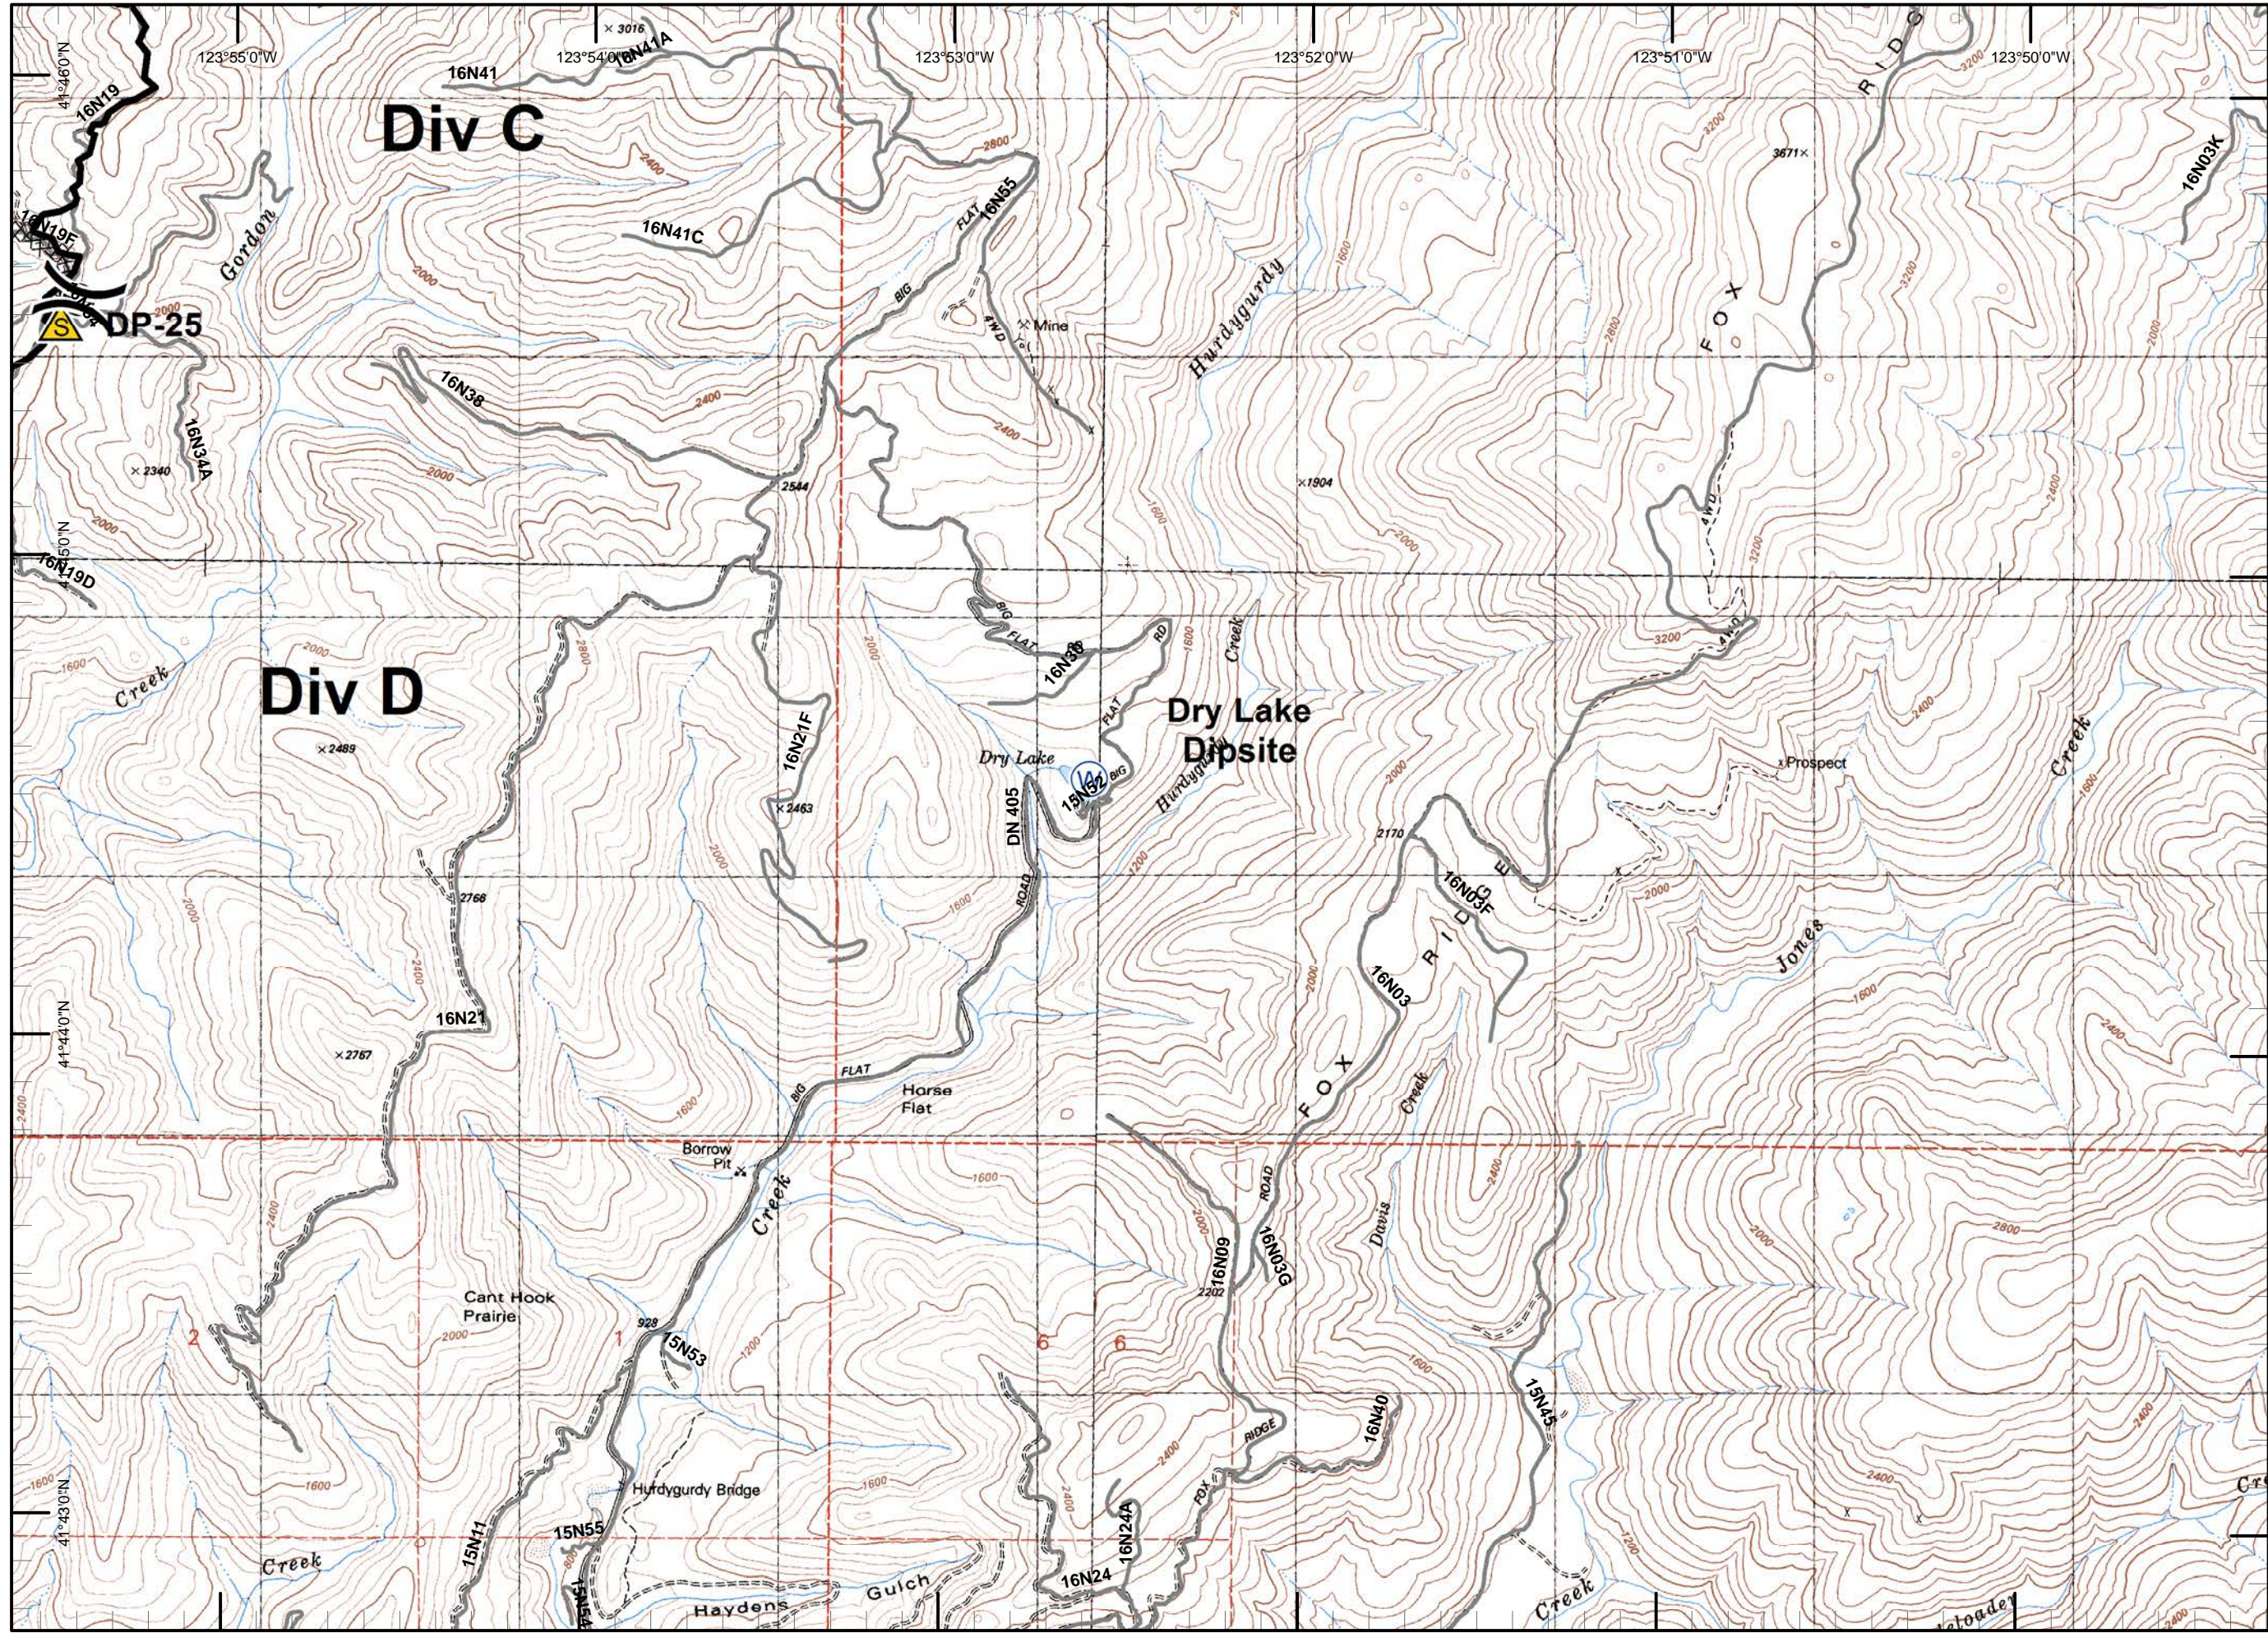

- Legend**
- Division
 - Branch
 - Drop Point
 - Fire Origin
 - Spot Fire
 - Helispot
 - Staging Area
 - Water Source
 - Restricted Water Source
 - RAWs
 - Incident Base
 - Camp
 - Incident Command Post
 - Repeater
 - Safety Zone
 - Helibase
 - Proposed Dozer Line
 - Uncontrolled Fire Edge
 - Completed Dozer Line
 - Completed Line
 - Hand Line
 - Road as Completed Line
 - Siskiyou Wilderness
 - Forest Boundary
 - Bear Basin Butte Botanical Area

NM
 8/30/2015
 8:44:52 PM

Legend

- Division
- Branch
- Drop Point
- Fire Origin
- Spot Fire
- Helispot
- Staging Area
- Water Source
- Restricted Water Source
- RAWS
- Incident Base
- Camp
- Incident Command Post
- Repeater
- Safety Zone
- Helibase
- Proposed Dozer Line
- Uncontrolled Fire Edge
- Completed Dozer Line
- Completed Line
- H - H - Hand Line
- R - R - Road as Completed Line
- Siskiyou Wilderness
- Forest Boundary
- Bear Basin Butte Botanical Area

Legend

-  Division
-  Branch
-  Drop Point
-  Fire Origin
-  Spot Fire
-  Helispot
-  Staging Area
-  Water Source
-  Restricted Water Source
-  RAWs
-  Incident Base
-  Camp
-  Incident Command Post
-  Repeater
-  Safety Zone
-  Helibase
-  Proposed Dozer Line
-  Uncontrolled Fire Edge
-  Completed Dozer Line
-  Completed Line
-  Hand Line
-  Road as Completed Line
-  Siskiyou Wilderness
-  Forest Boundary
-  Bear Basin Butte Botanical Area