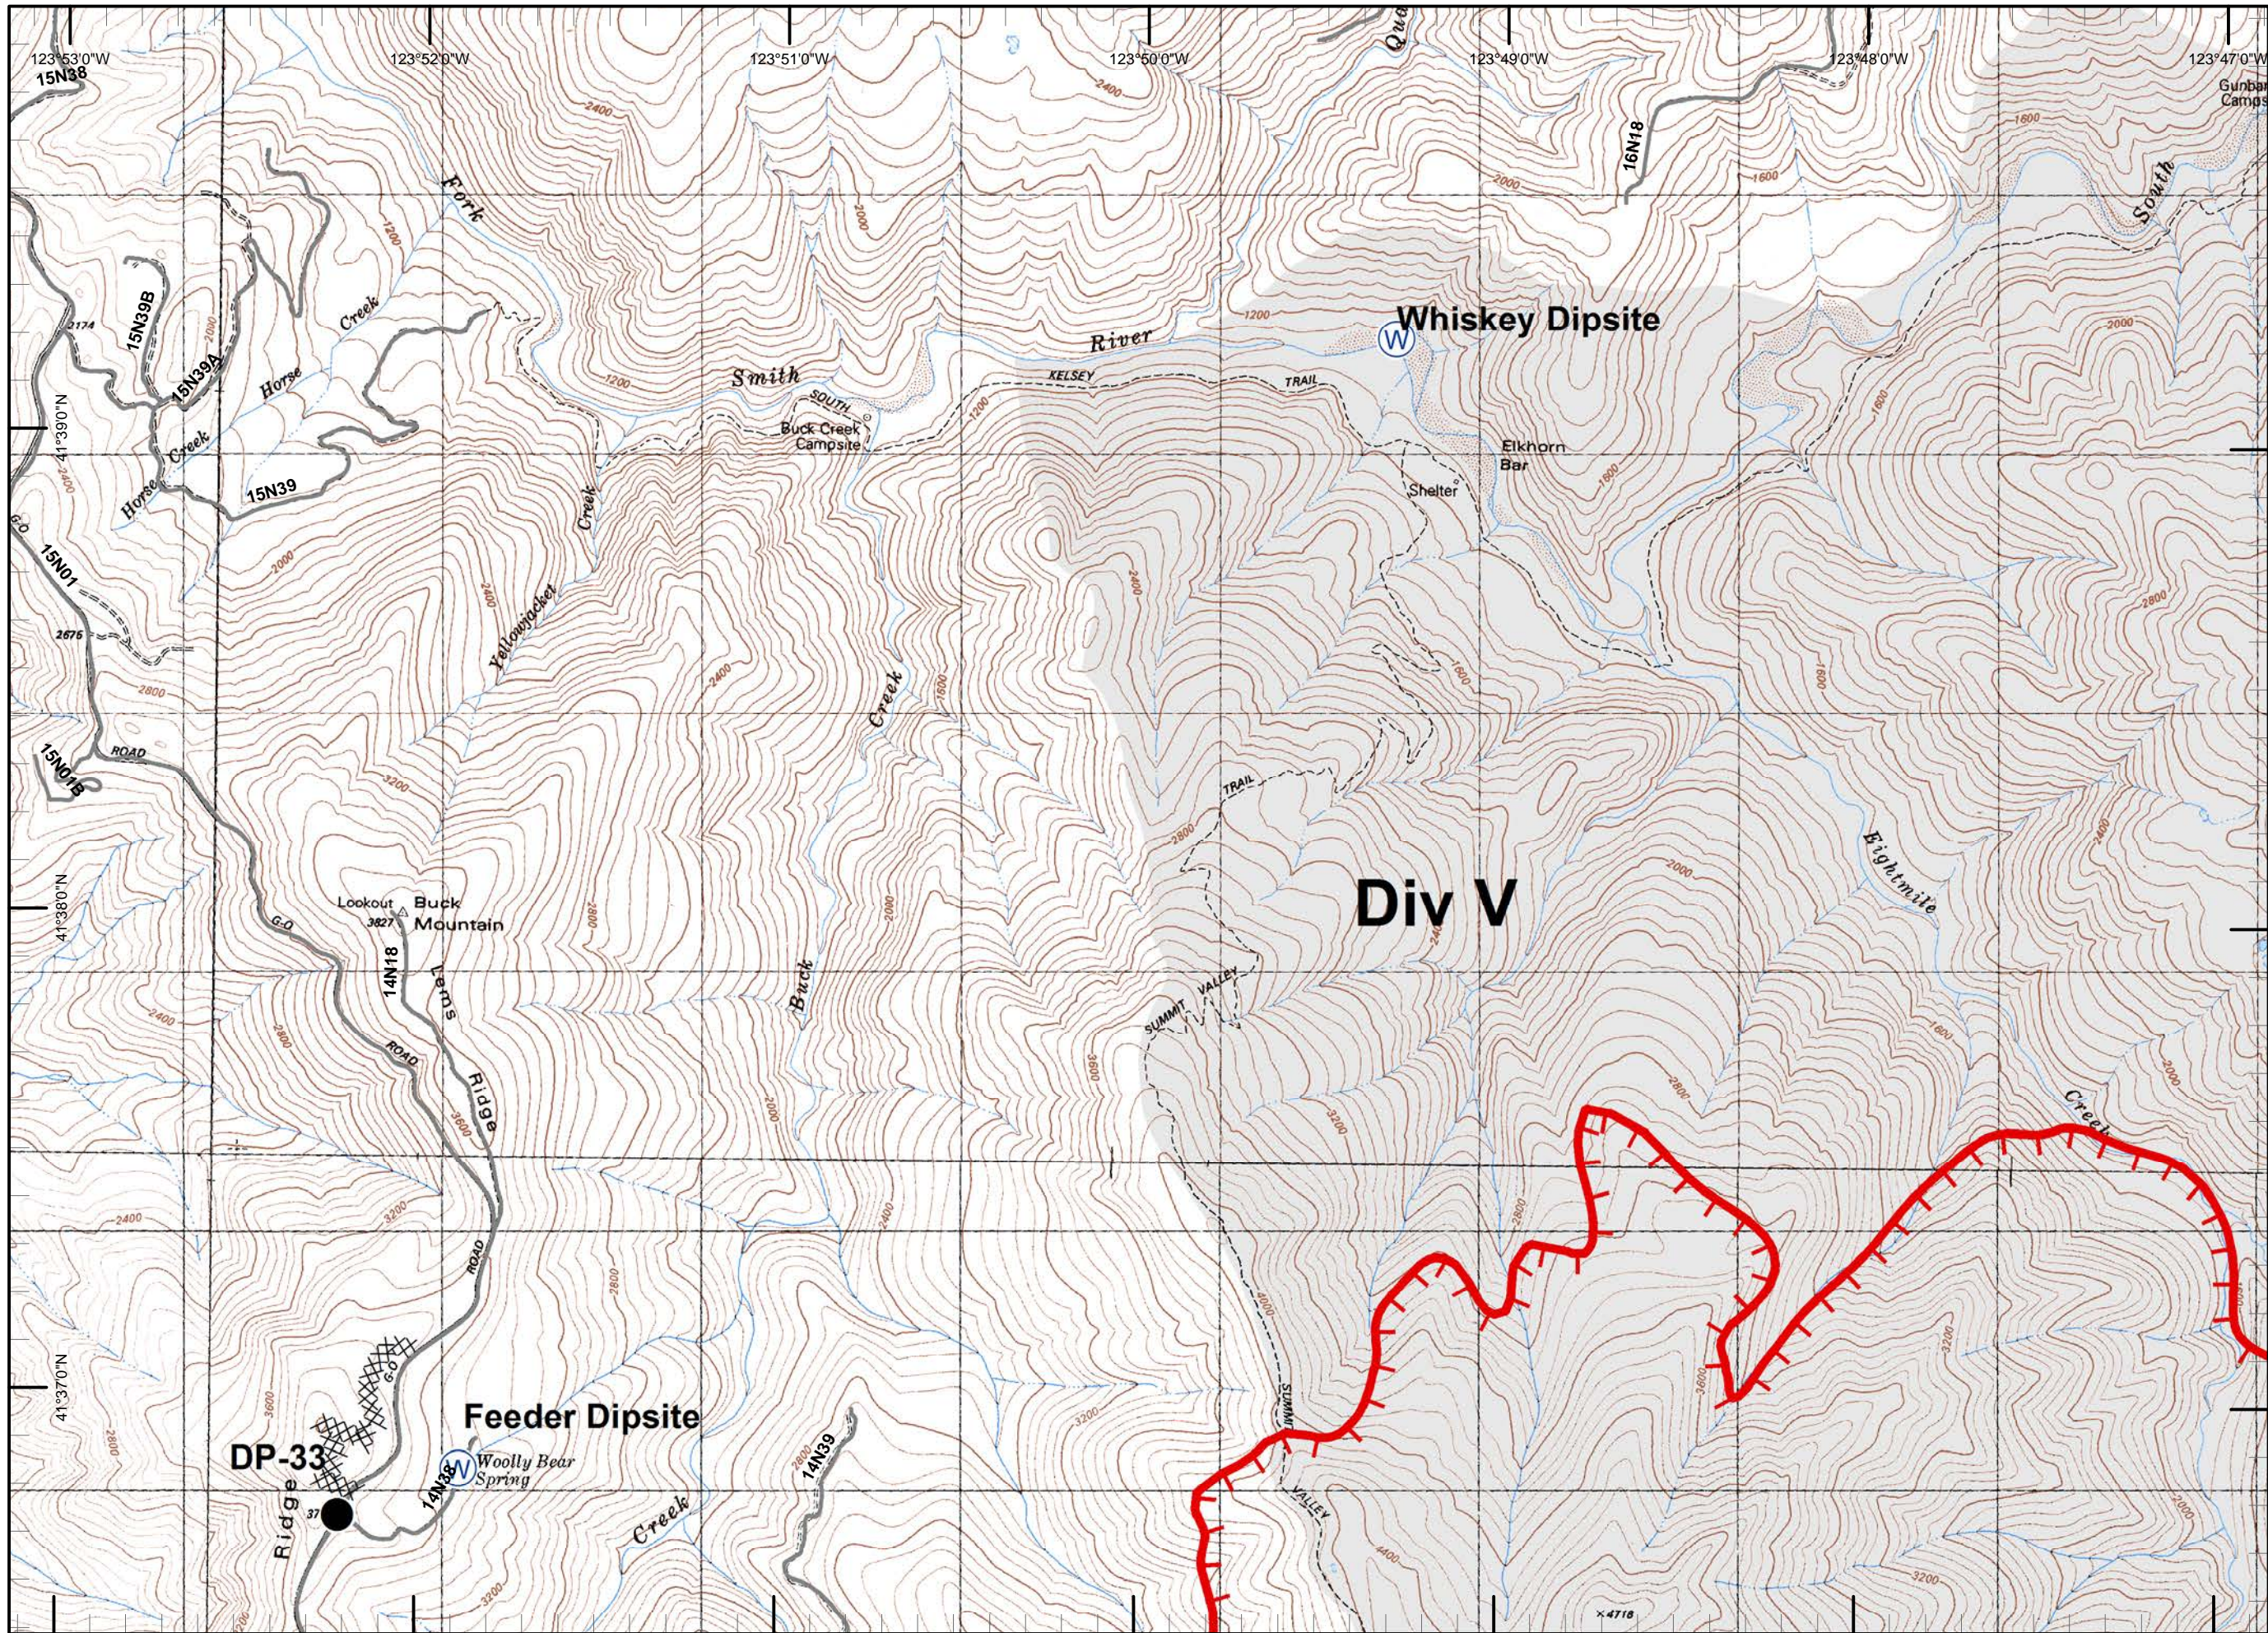

Legend

- Division
- Branch
- Drop Point
- Fire Origin
- Spot Fire
- Helispot
- Staging Area
- Water Source
- Restricted Water Source
- RAWS
- Incident Base
- Camp
- Incident Command Post
- Repeater
- Safety Zone
- Helibase
- Proposed Dozer Line
- Uncontrolled Fire Edge
- Completed Dozer Line
- Completed Line
- H - H - Hand Line
- R - R - Road as Completed Line
- Siskiyou Wilderness
- Forest Boundary
- Bear Basin Butte Botanical Area