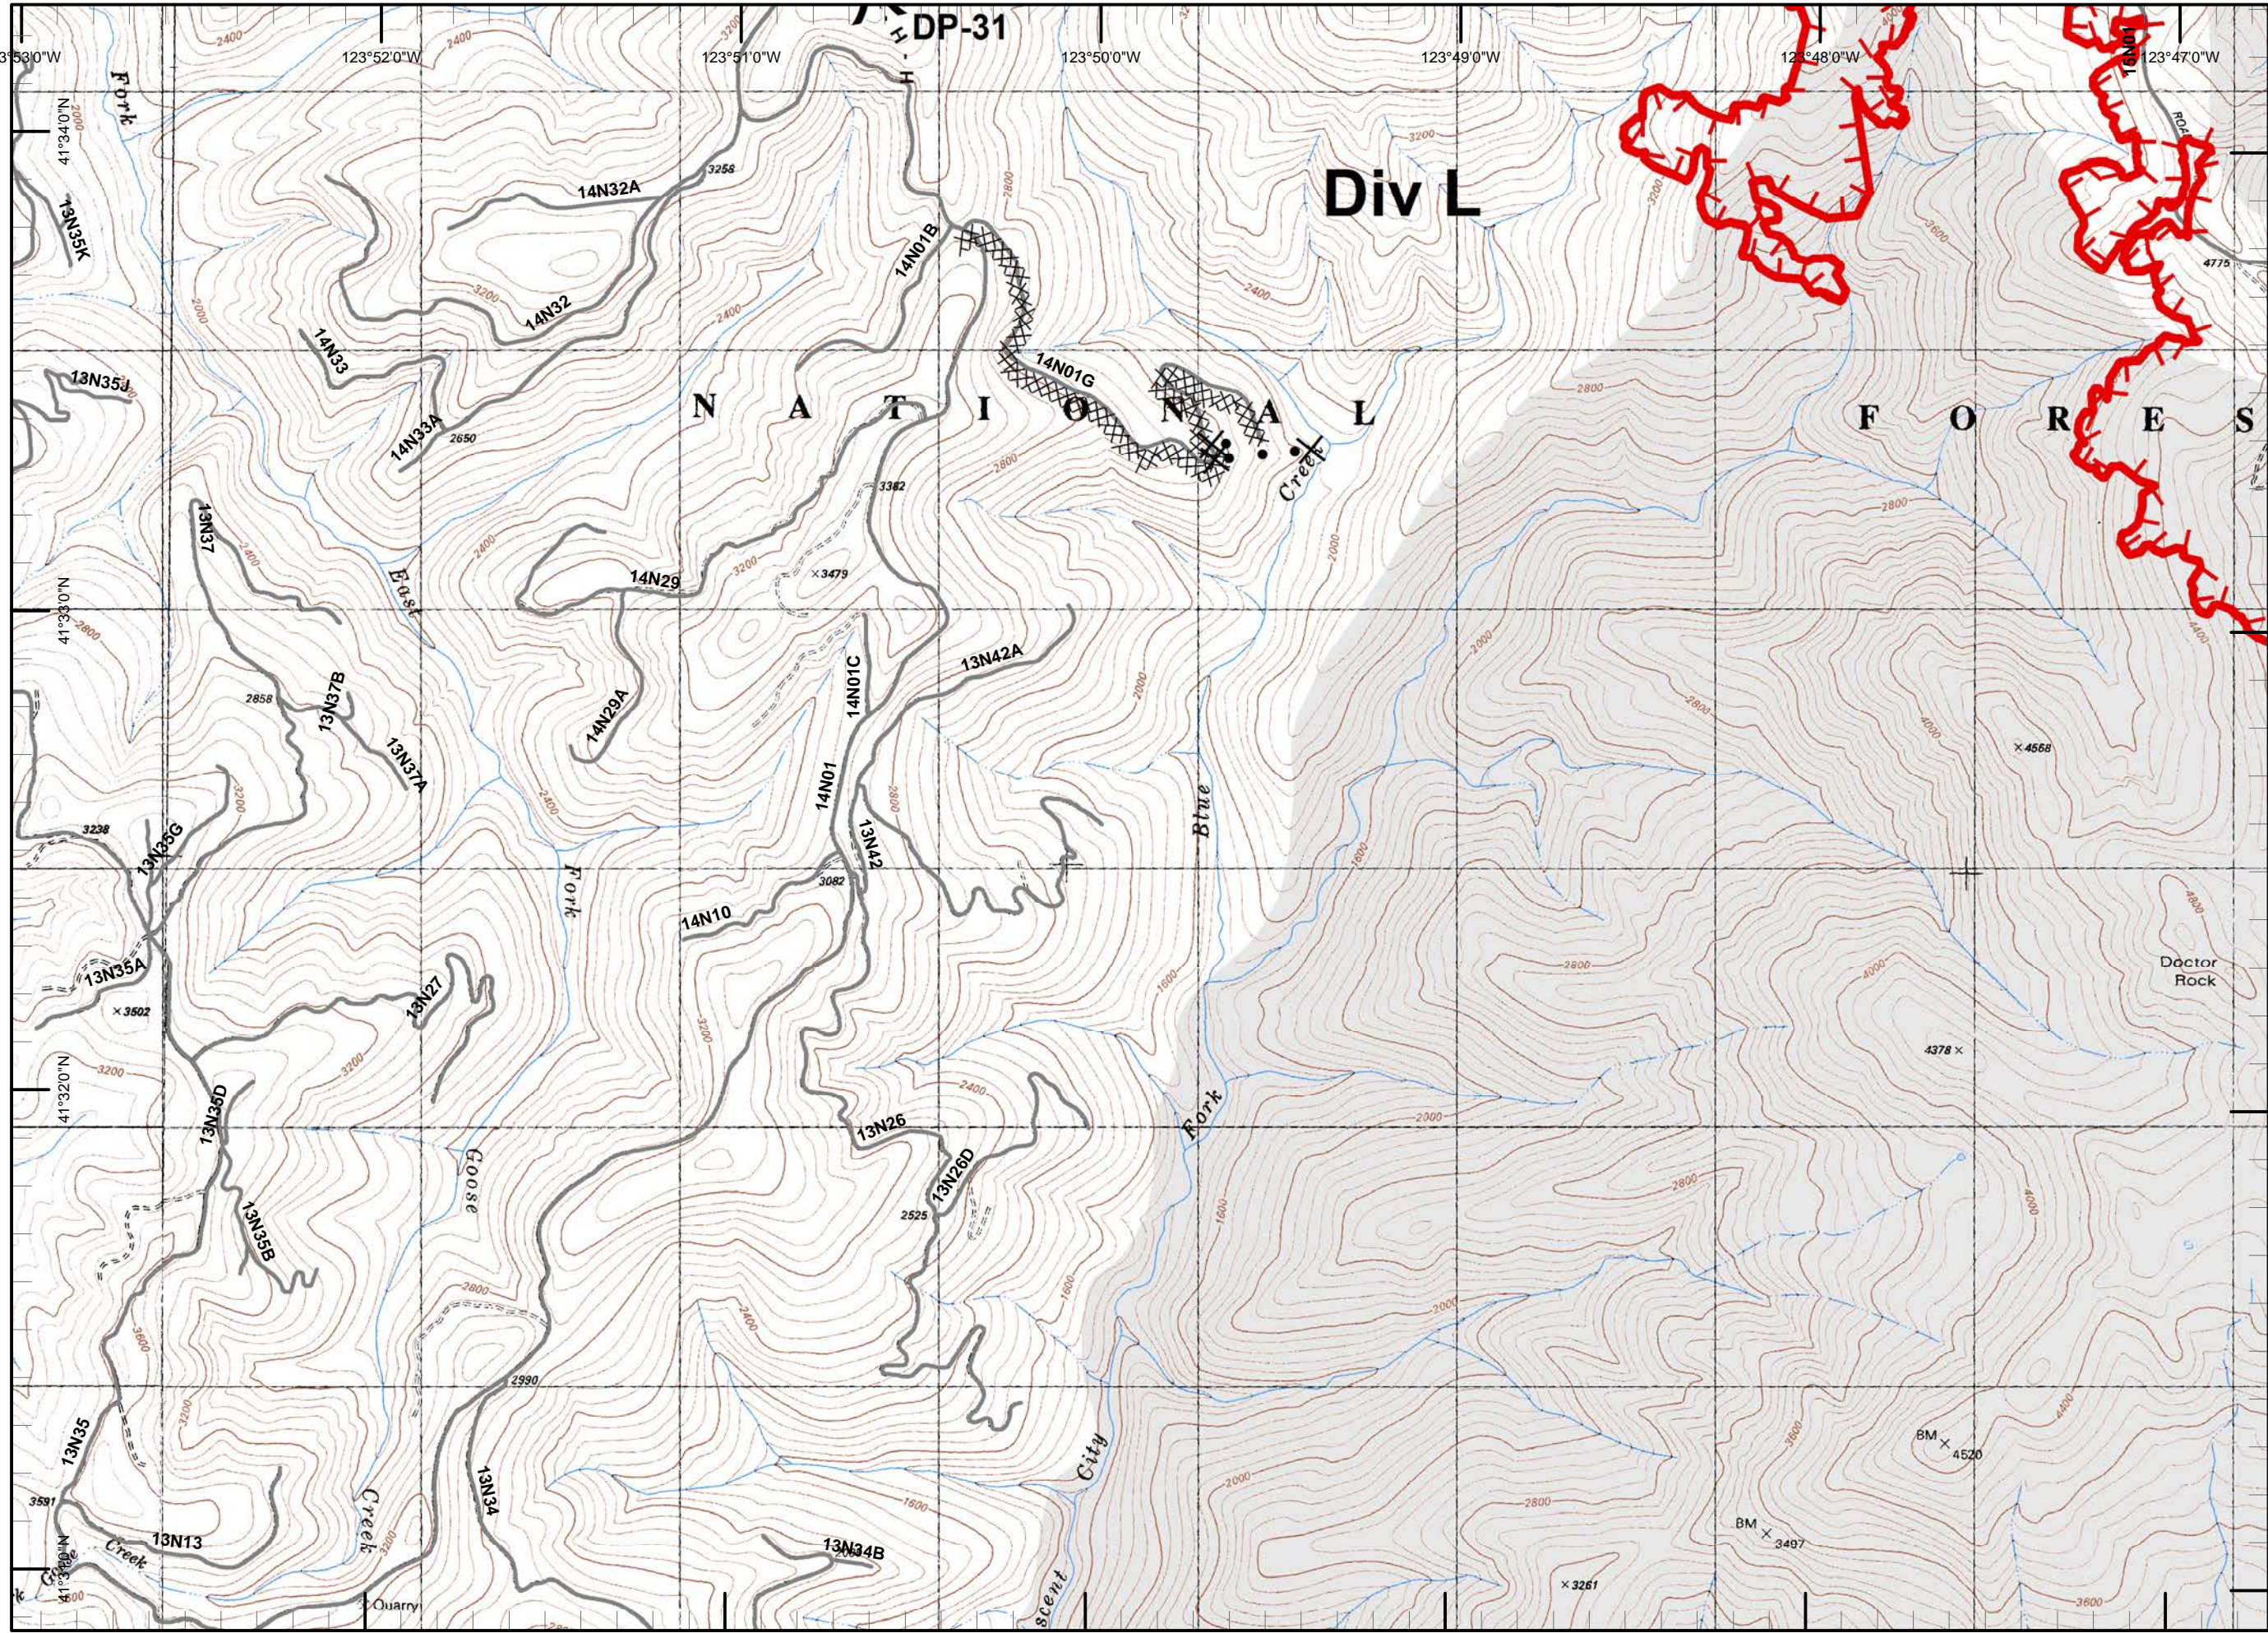

1. **Legend**
2. Division
   - Branch
   - Drop Point
   - Fire Origin
   - Spot Fire
   - Helispot
   - Staging Area
   - Water Source
   - Restricted Water Source
   - RAWS
   - Incident Base
   - Camp
   - Incident Command Post
   - Repeater
   - Safety Zone
   - Helibase
   - Proposed Dozer Line
   - Uncontrolled Fire Edge
   - Completed Dozer Line
   - Completed Line
   - H - H - Hand Line
   - R - R - Road as Completed Line
   - Siskiyou Wilderness
   - Forest Boundary
   - Bear Basin Butte Botanical Area