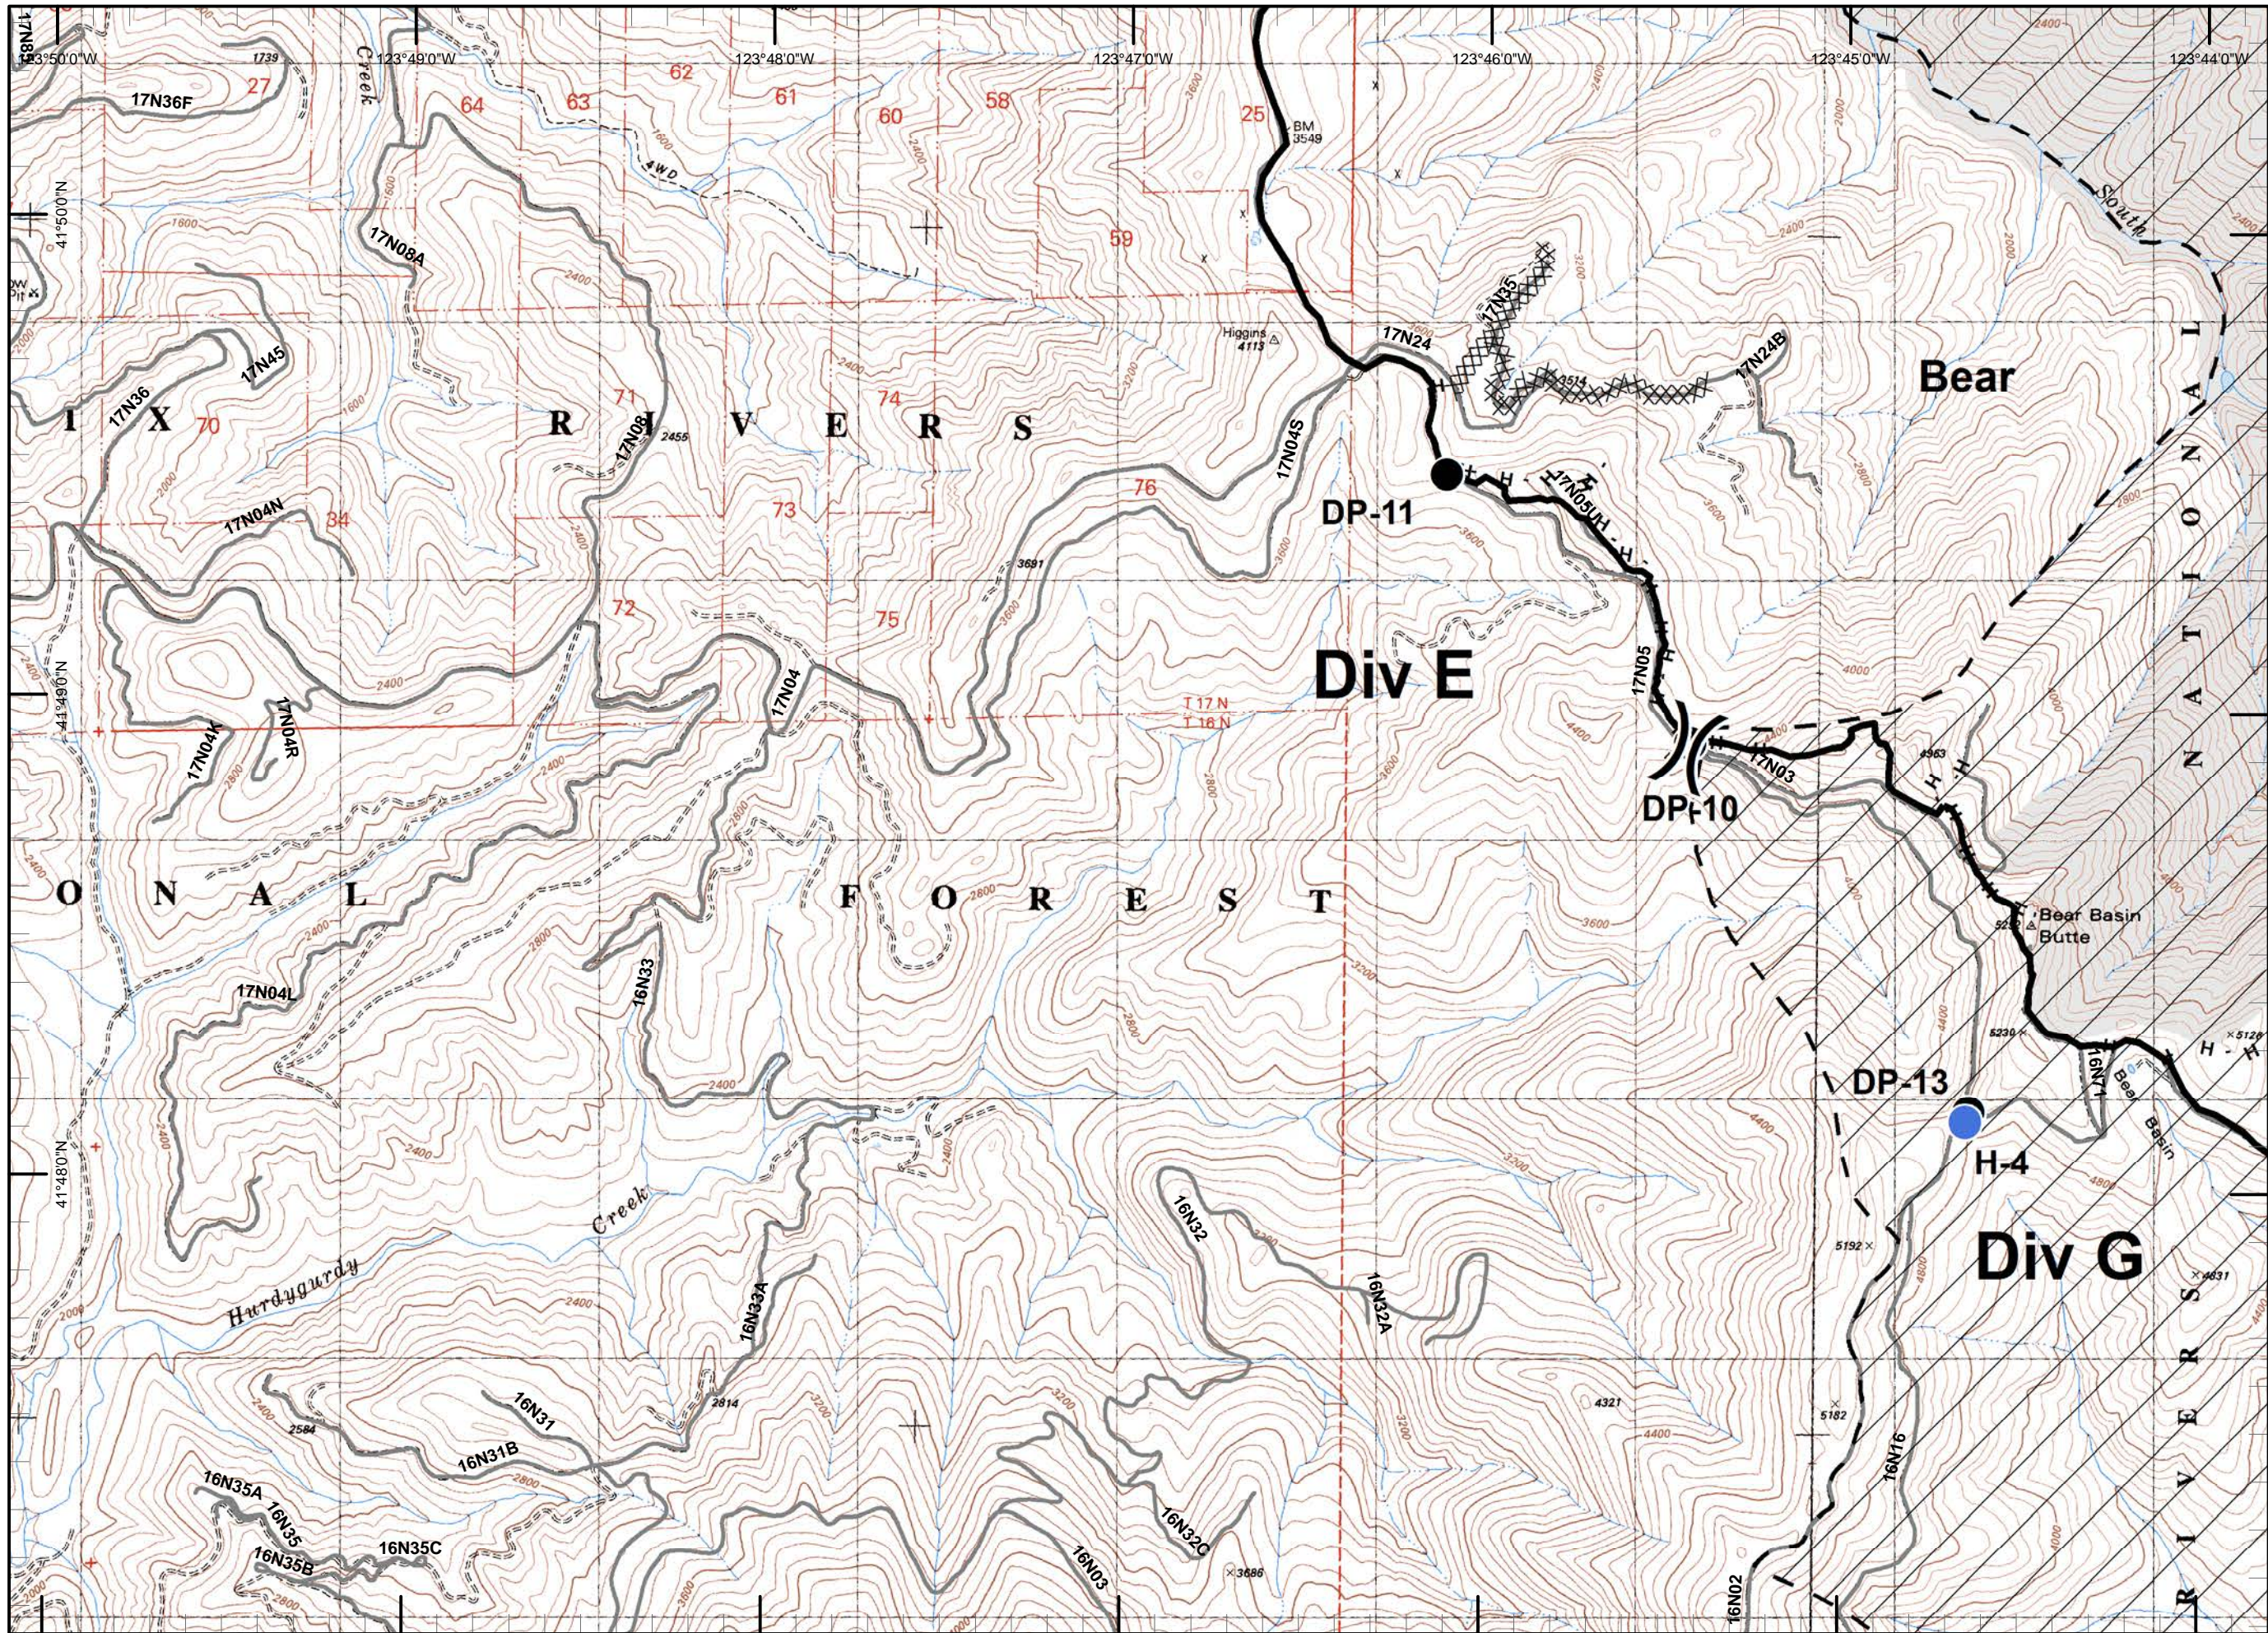

Legend

-)) Division
-]] Branch
- Drop Point
- ⊗ Fire Origin
- ♂ Spot Fire
- Helispot
- Ⓢ Staging Area
- Ⓜ Water Source
- Ⓜ Restricted Water Source
- WX RAWS
- Ⓟ Incident Base
- Ⓢ Camp
- Ⓢ Incident Command Post
- Ⓟ Repeater
- ⚠ Safety Zone
- Ⓟ Helibase
- ⊗ ● Proposed Dozer Line
- ⌌ Uncontrolled Fire Edge
- XXXXX Completed Dozer Line
- Completed Line
- H - H - Hand Line
- R - R - Road as Completed Line
- Siskiyou Wilderness
- ▬ Forest Boundary
- ▨ Bear Basin Butte Botanical Area