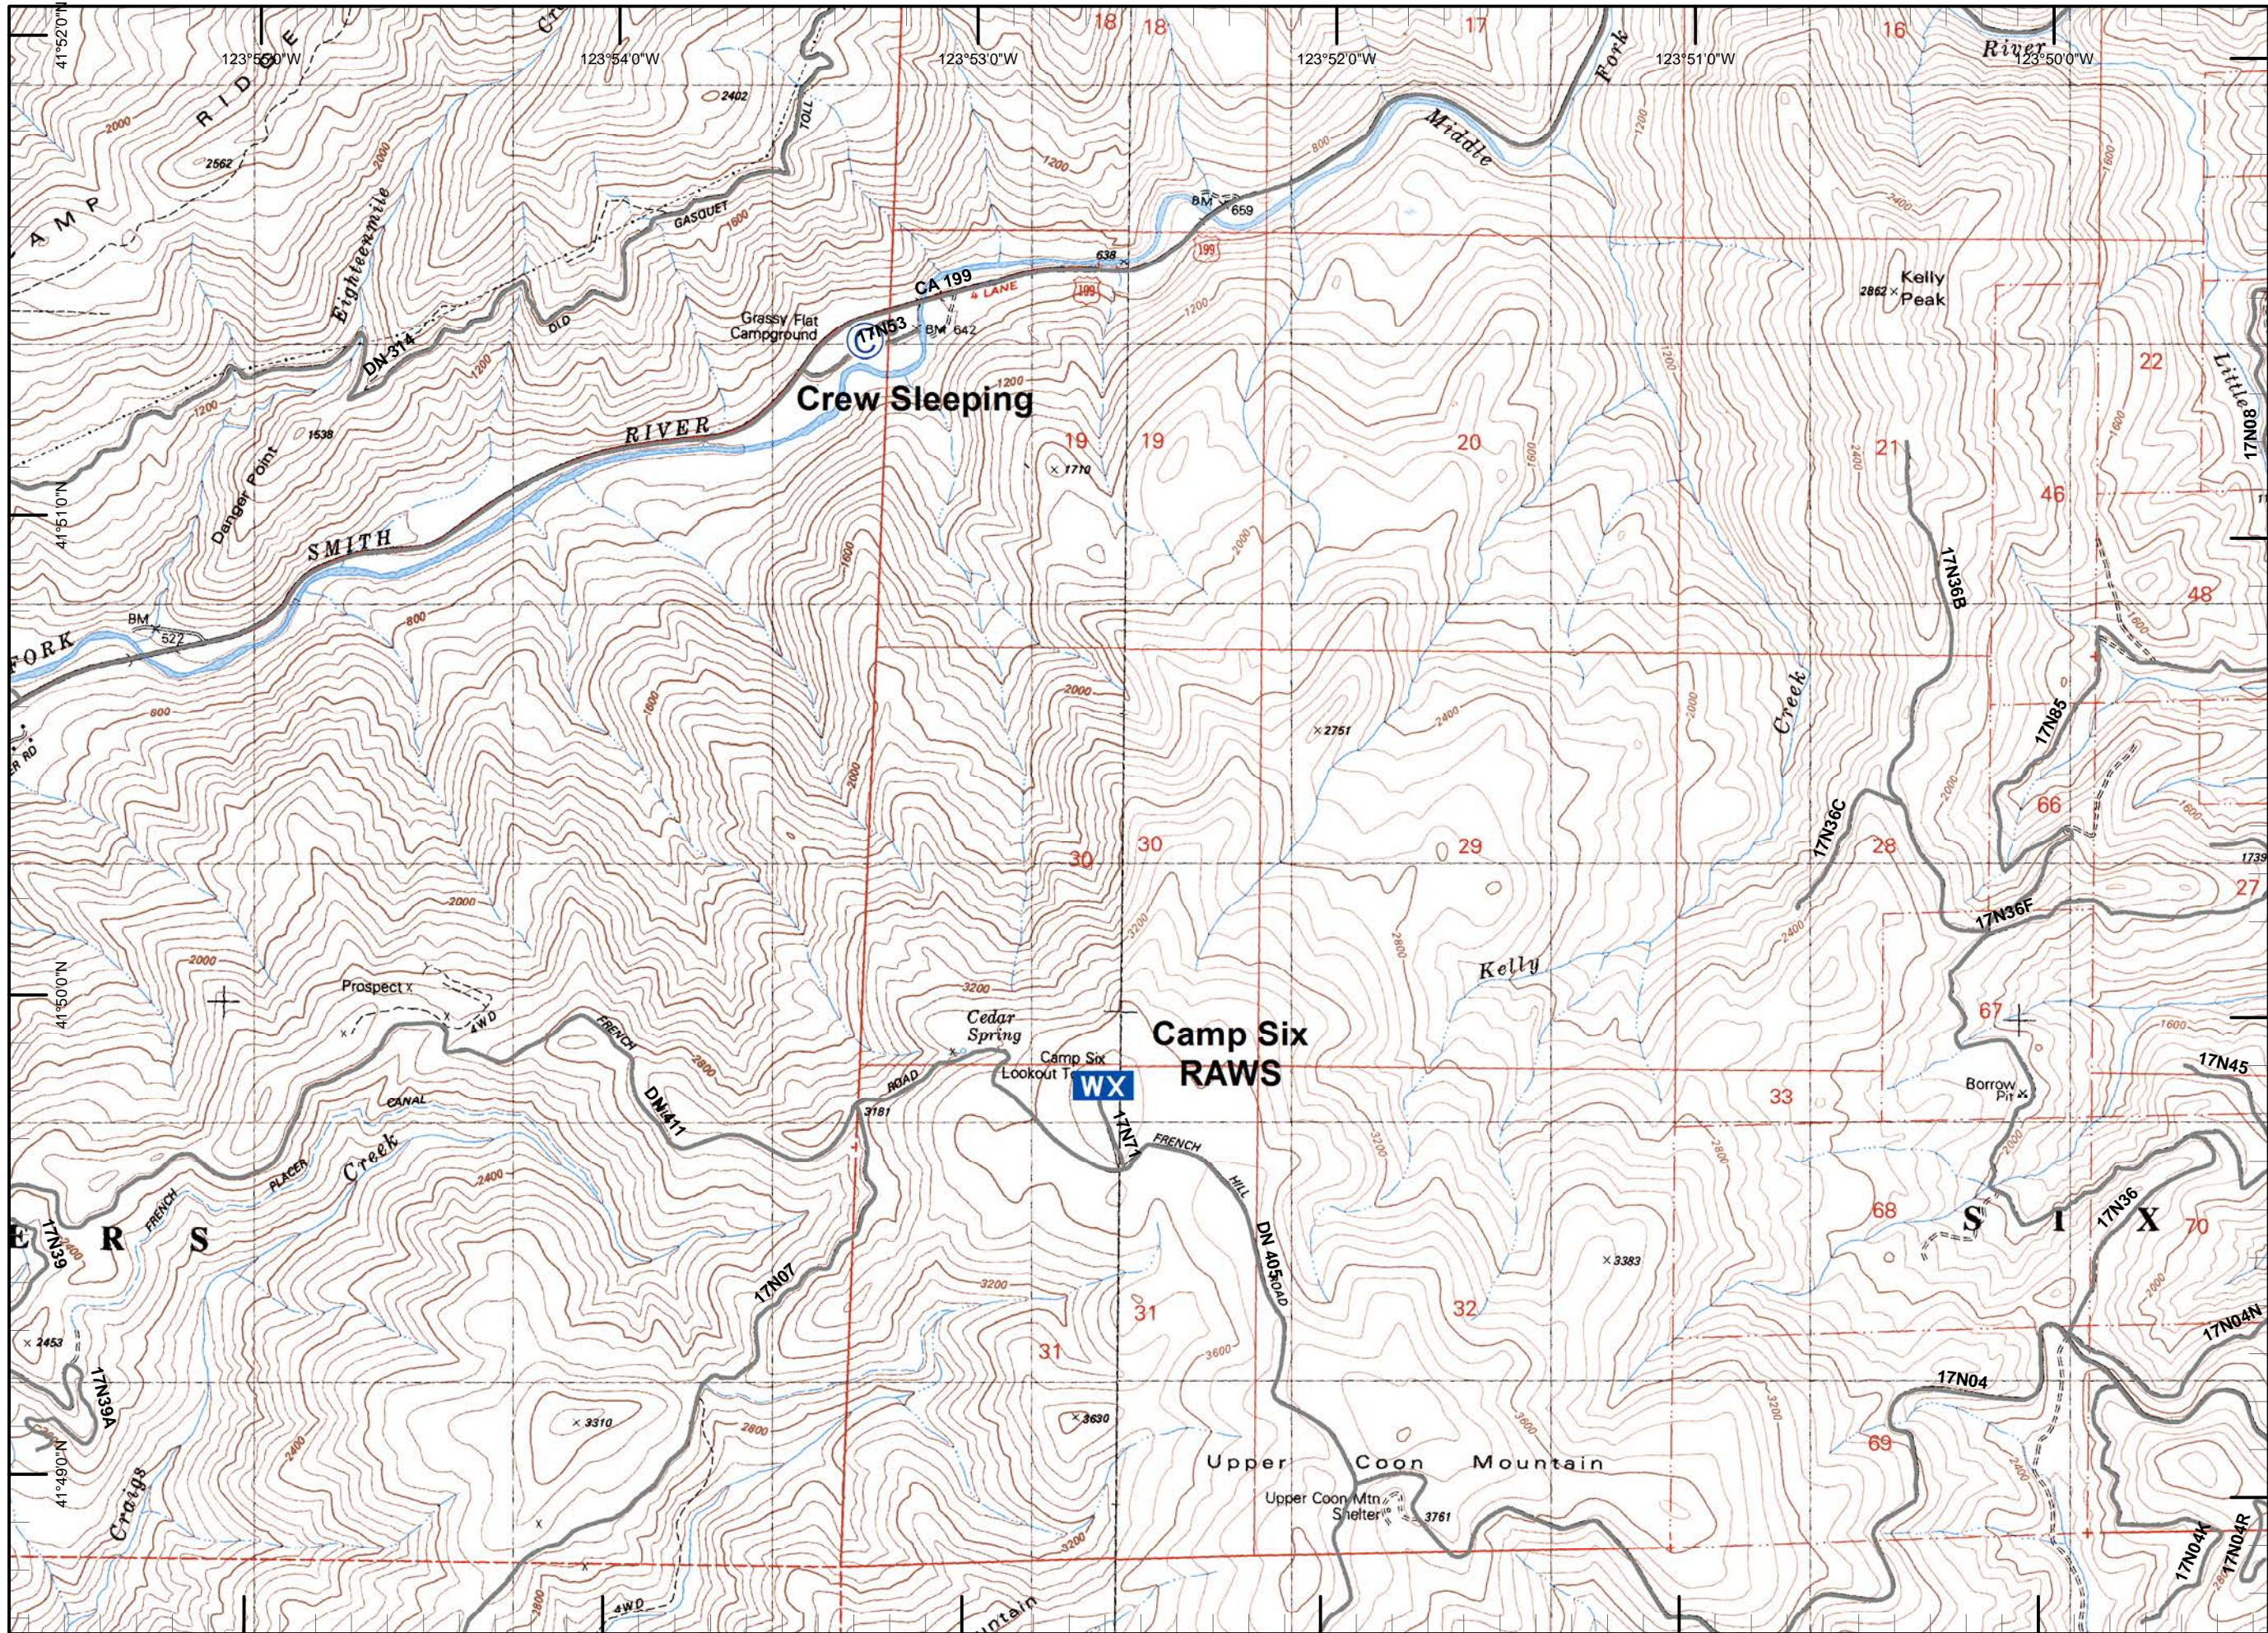

Legend

-) (Division
-] [Branch
- Drop Point
- ⊗ Fire Origin
- ♂ Spot Fire
- Helispot
- Ⓢ Staging Area
- Ⓦ Water Source
- Ⓦ Restricted Water Source
- ⓌⓍ RAWS
- Ⓟ Incident Base
- Ⓒ Camp
- ▣ Incident Command Post
- Ⓡ Repeater
- ⚠ Safety Zone
- Ⓟ Helibase
- ⊗ ● Proposed Dozer Line
- Uncontrolled Fire Edge
- ⊗⊗⊗ Completed Dozer Line
- Completed Line
- H - H - Hand Line
- R - R - Road as Completed Line
- Siskiyou Wilderness
- ⋯ Forest Boundary
- ▨ Bear Basin Butte
- ▨ Botanical Area

Legend

- Division
- Branch
- Drop Point
- Fire Origin
- Spot Fire
- Helispot
- Staging Area
- Water Source
- Restricted Water Source
- RAWS
- Incident Base
- Camp
- Incident Command Post
- Repeater
- Safety Zone
- Helibase
- Proposed Dozer Line
- Uncontrolled Fire Edge
- Completed Dozer Line
- Completed Line
- H - H - Hand Line
- R - R - Road as Completed Line
- Siskiyou Wilderness
- Forest Boundary
- Bear Basin Butte Botanical Area

Legend

- Division
- Branch
- Drop Point
- Fire Origin
- Spot Fire
- Helispot
- Staging Area
- Water Source
- Restricted Water Source
- RAWS
- Incident Base
- Camp
- Incident Command Post
- Repeater
- Safety Zone
- Helibase
- Proposed Dozer Line
- Uncontrolled Fire Edge
- Completed Dozer Line
- Completed Line
- Hand Line
- Road as Completed Line
- Siskiyou Wilderness
- Forest Boundary
- Bear Basin Butte Botanical Area