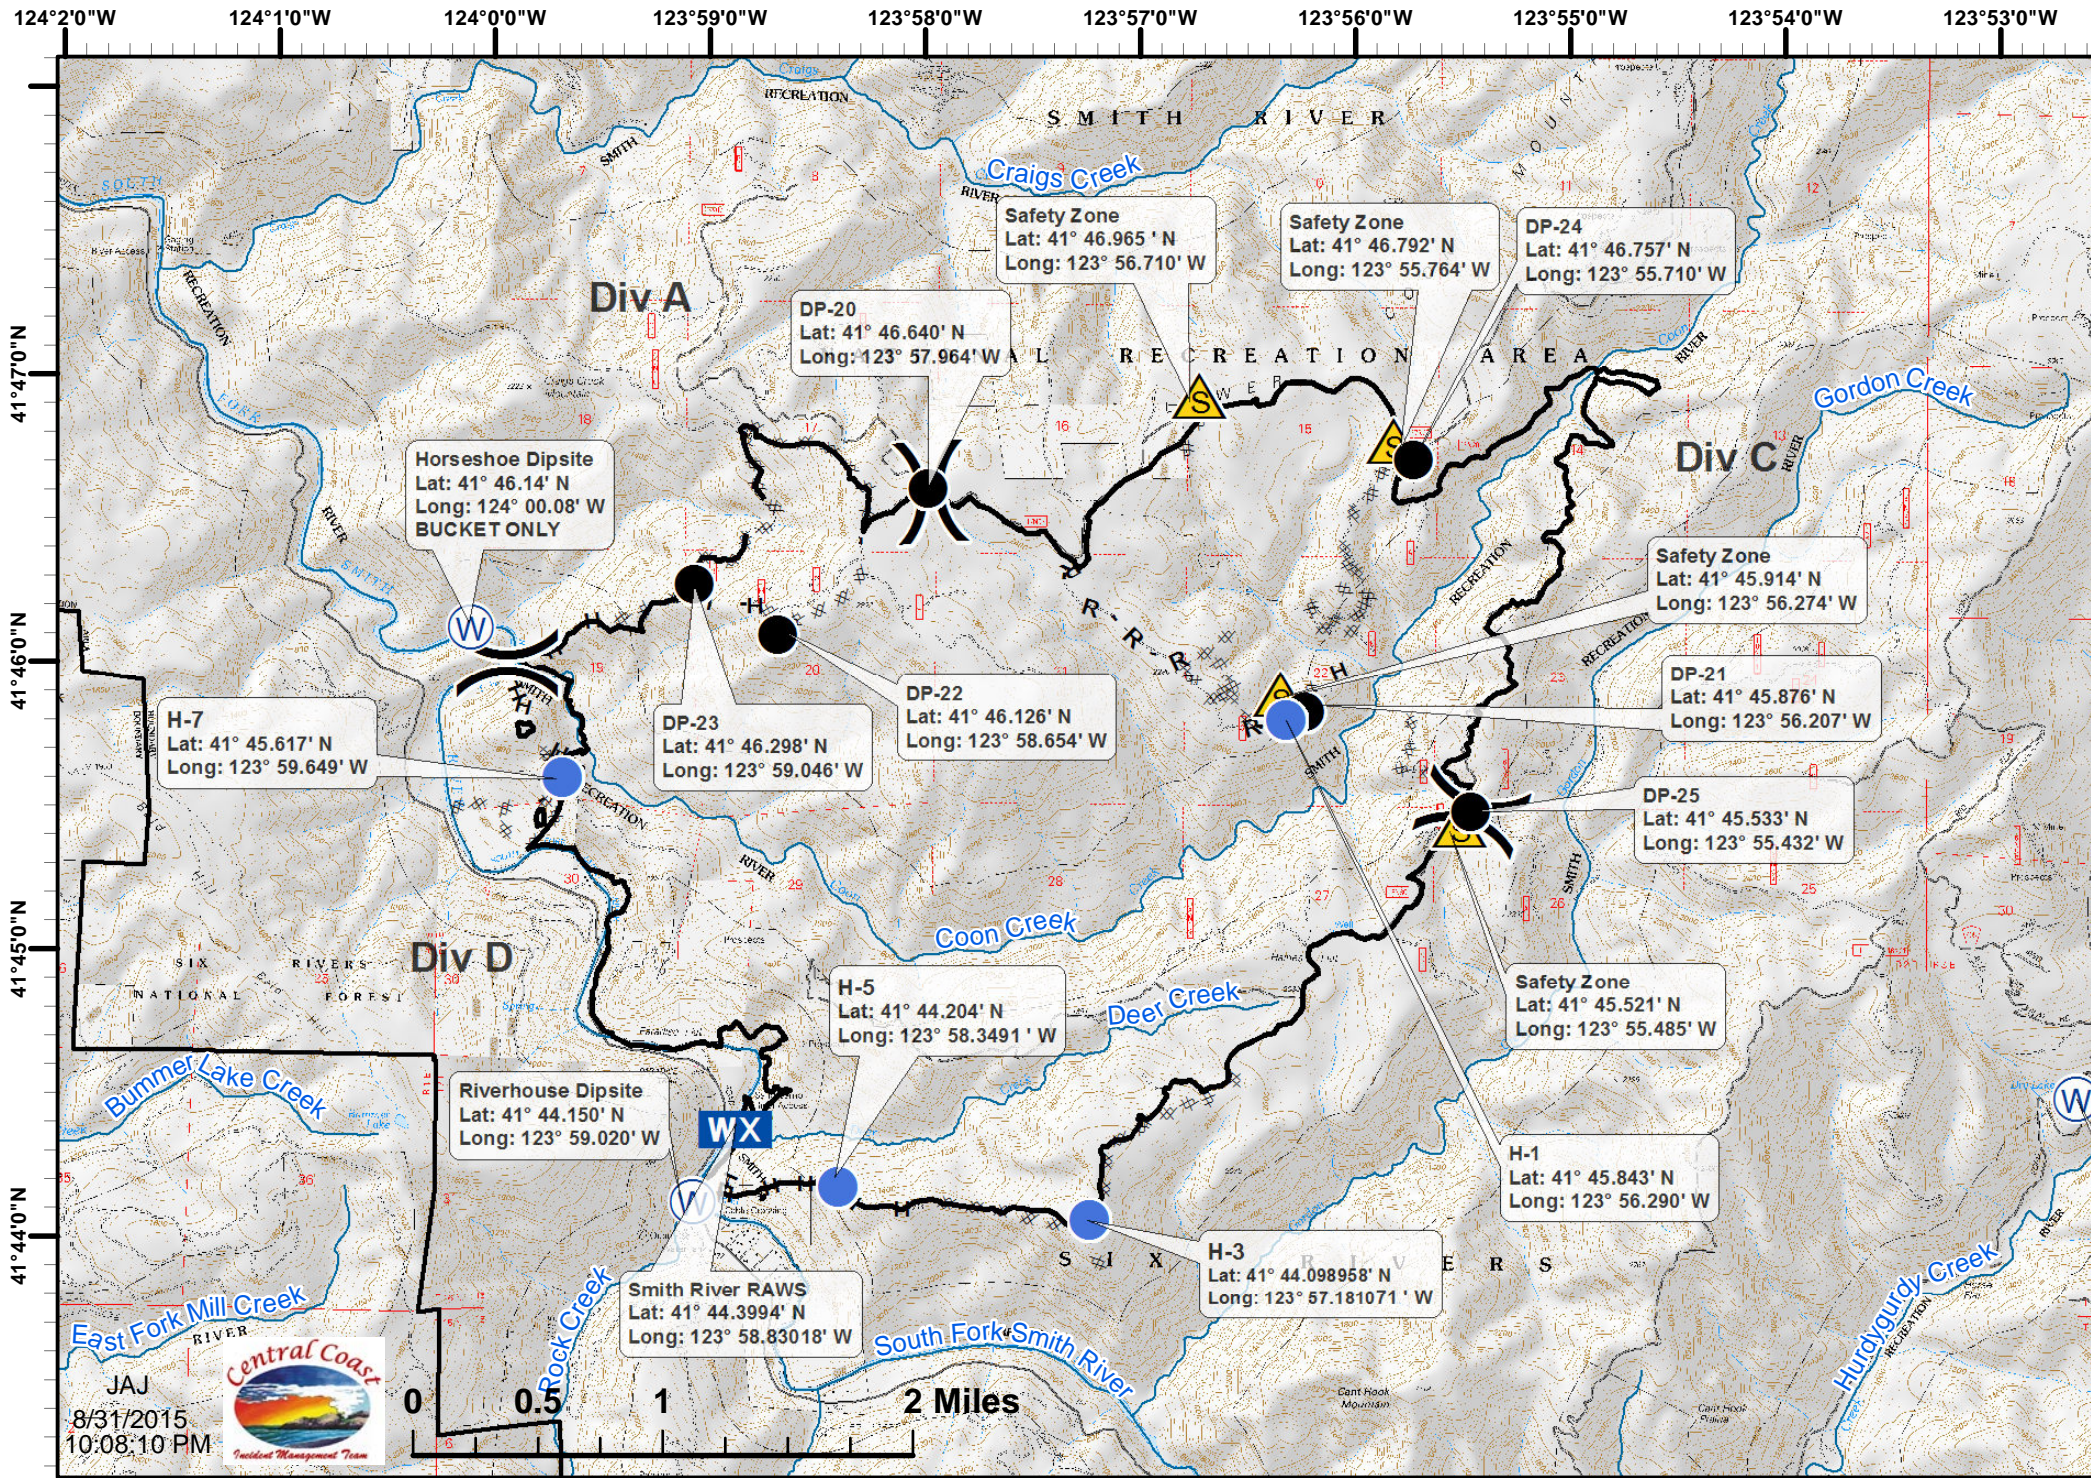

JAJ
8/31/2015
10:08:10 PM