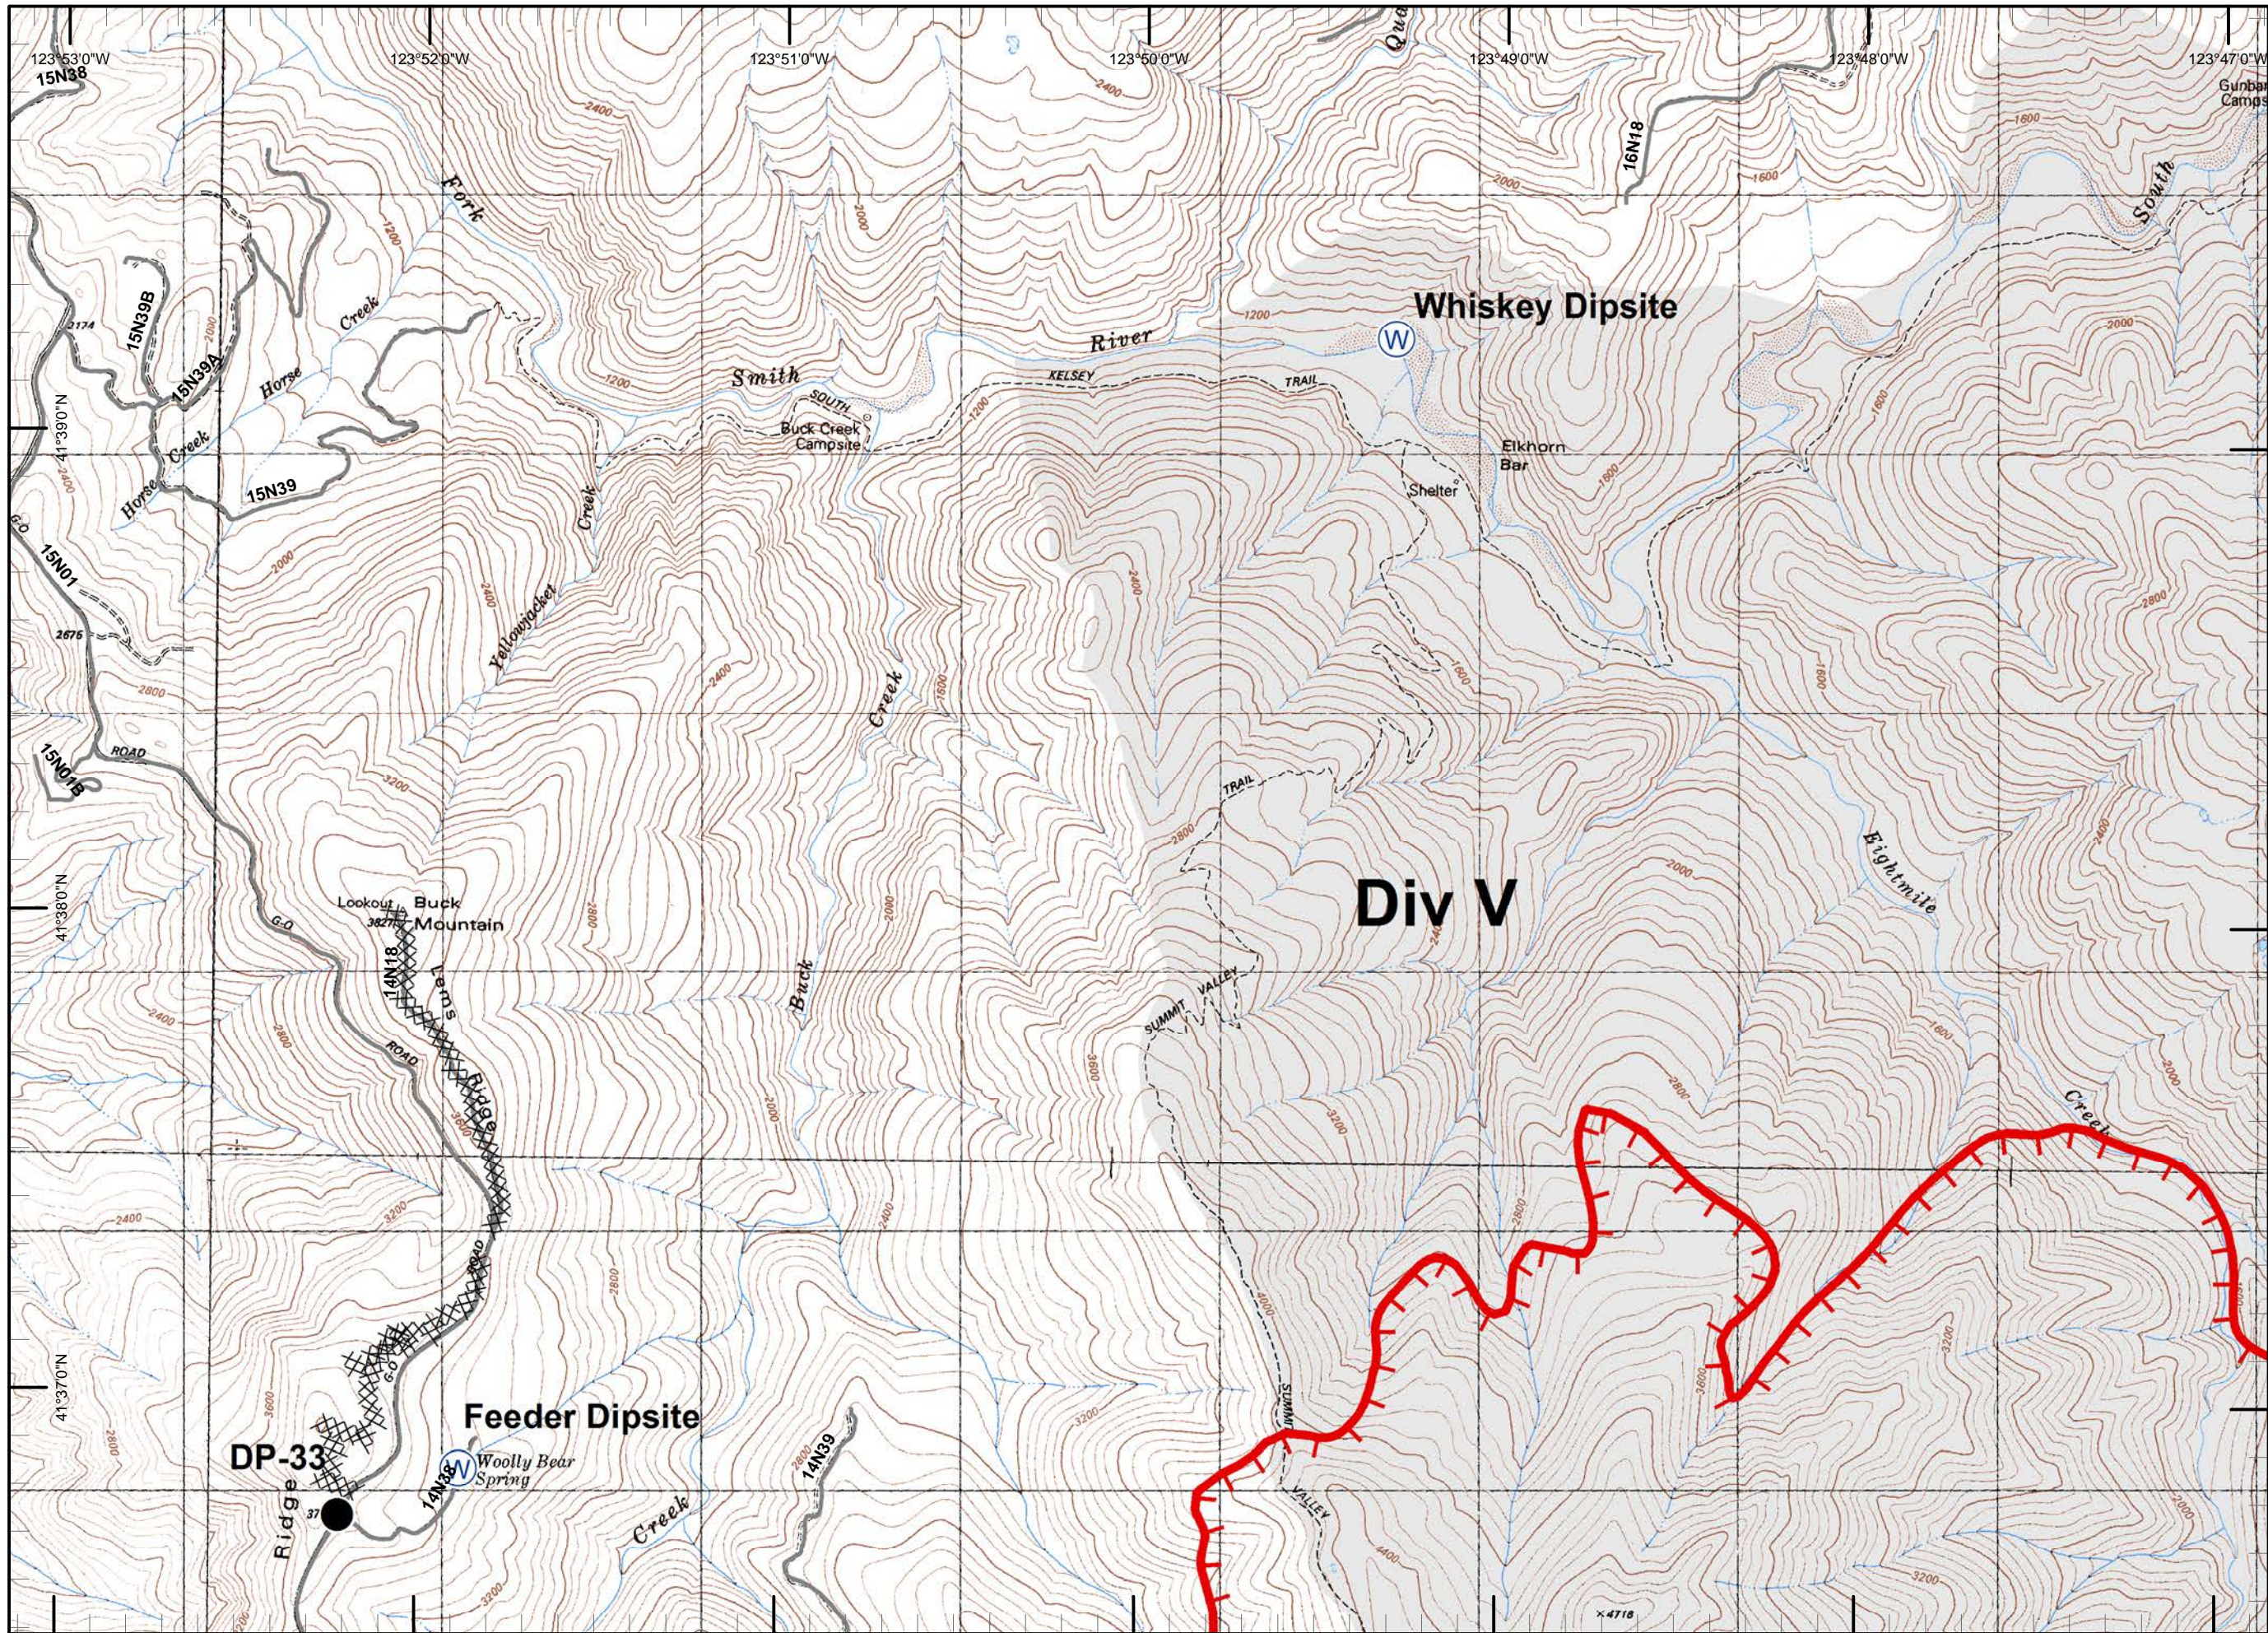

Legend

- Division
- Branch
- Drop Point
- Fire Origin
- Spot Fire
- Helispot
- Staging Area
- Water Source
- Restricted Water Source
- RAWS
- Incident Base
- Camp
- Incident Command Post
- Repeater
- Safety Zone
- Helibase
- Proposed Dozer Line
- Uncontrolled Fire Edge
- Completed Dozer Line
- Completed Line
- H - H - Hand Line
- R - R - Road as Completed Line
- Siskiyou Wilderness
- Forest Boundary
- Bear Basin Butte Botanical Area