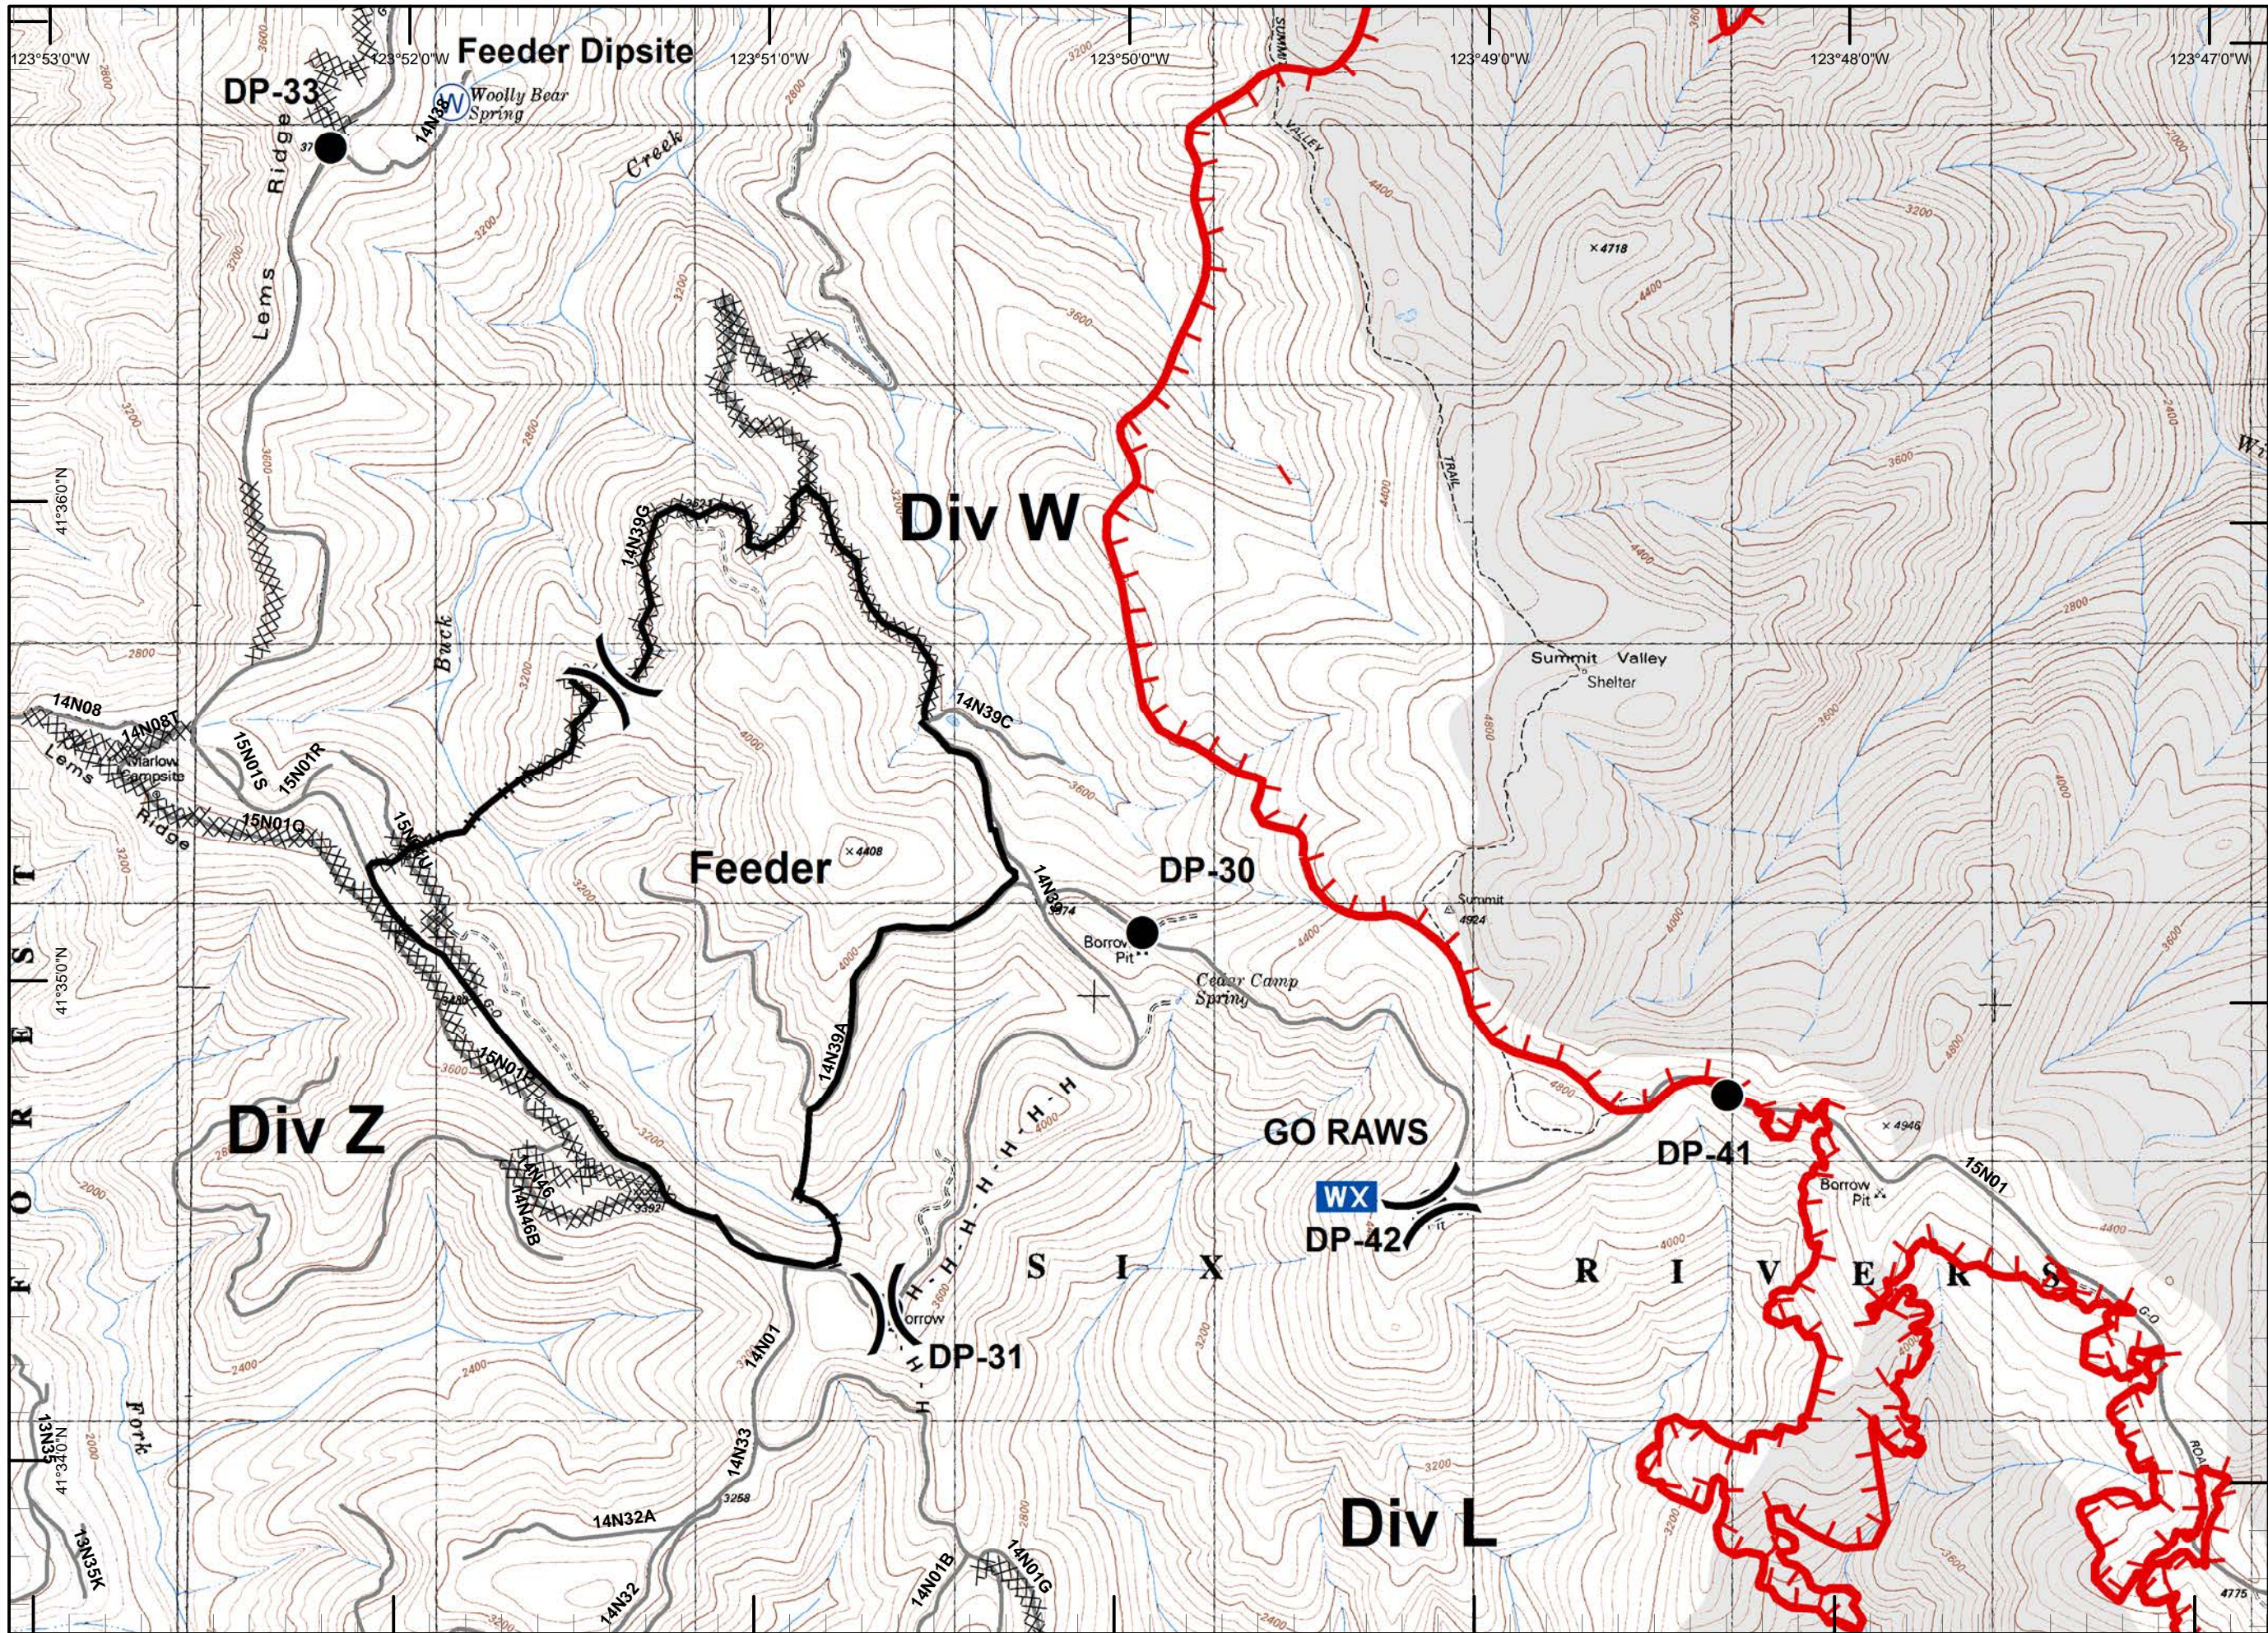

Legend

- Division
- Branch
- Drop Point
- Fire Origin
- Spot Fire
- Helispot
- Staging Area
- Water Source
- Restricted Water Source
- RAWS
- Incident Base
- Camp
- Incident Command Post
- Repeater
- Safety Zone
- Helibase
- Proposed Dozer Line
- Uncontrolled Fire Edge
- Completed Dozer Line
- Completed Line
- H - H - Hand Line
- R - R - Road as Completed Line
- Siskiyou Wilderness
- Forest Boundary
- Bear Basin Butte Botanical Area