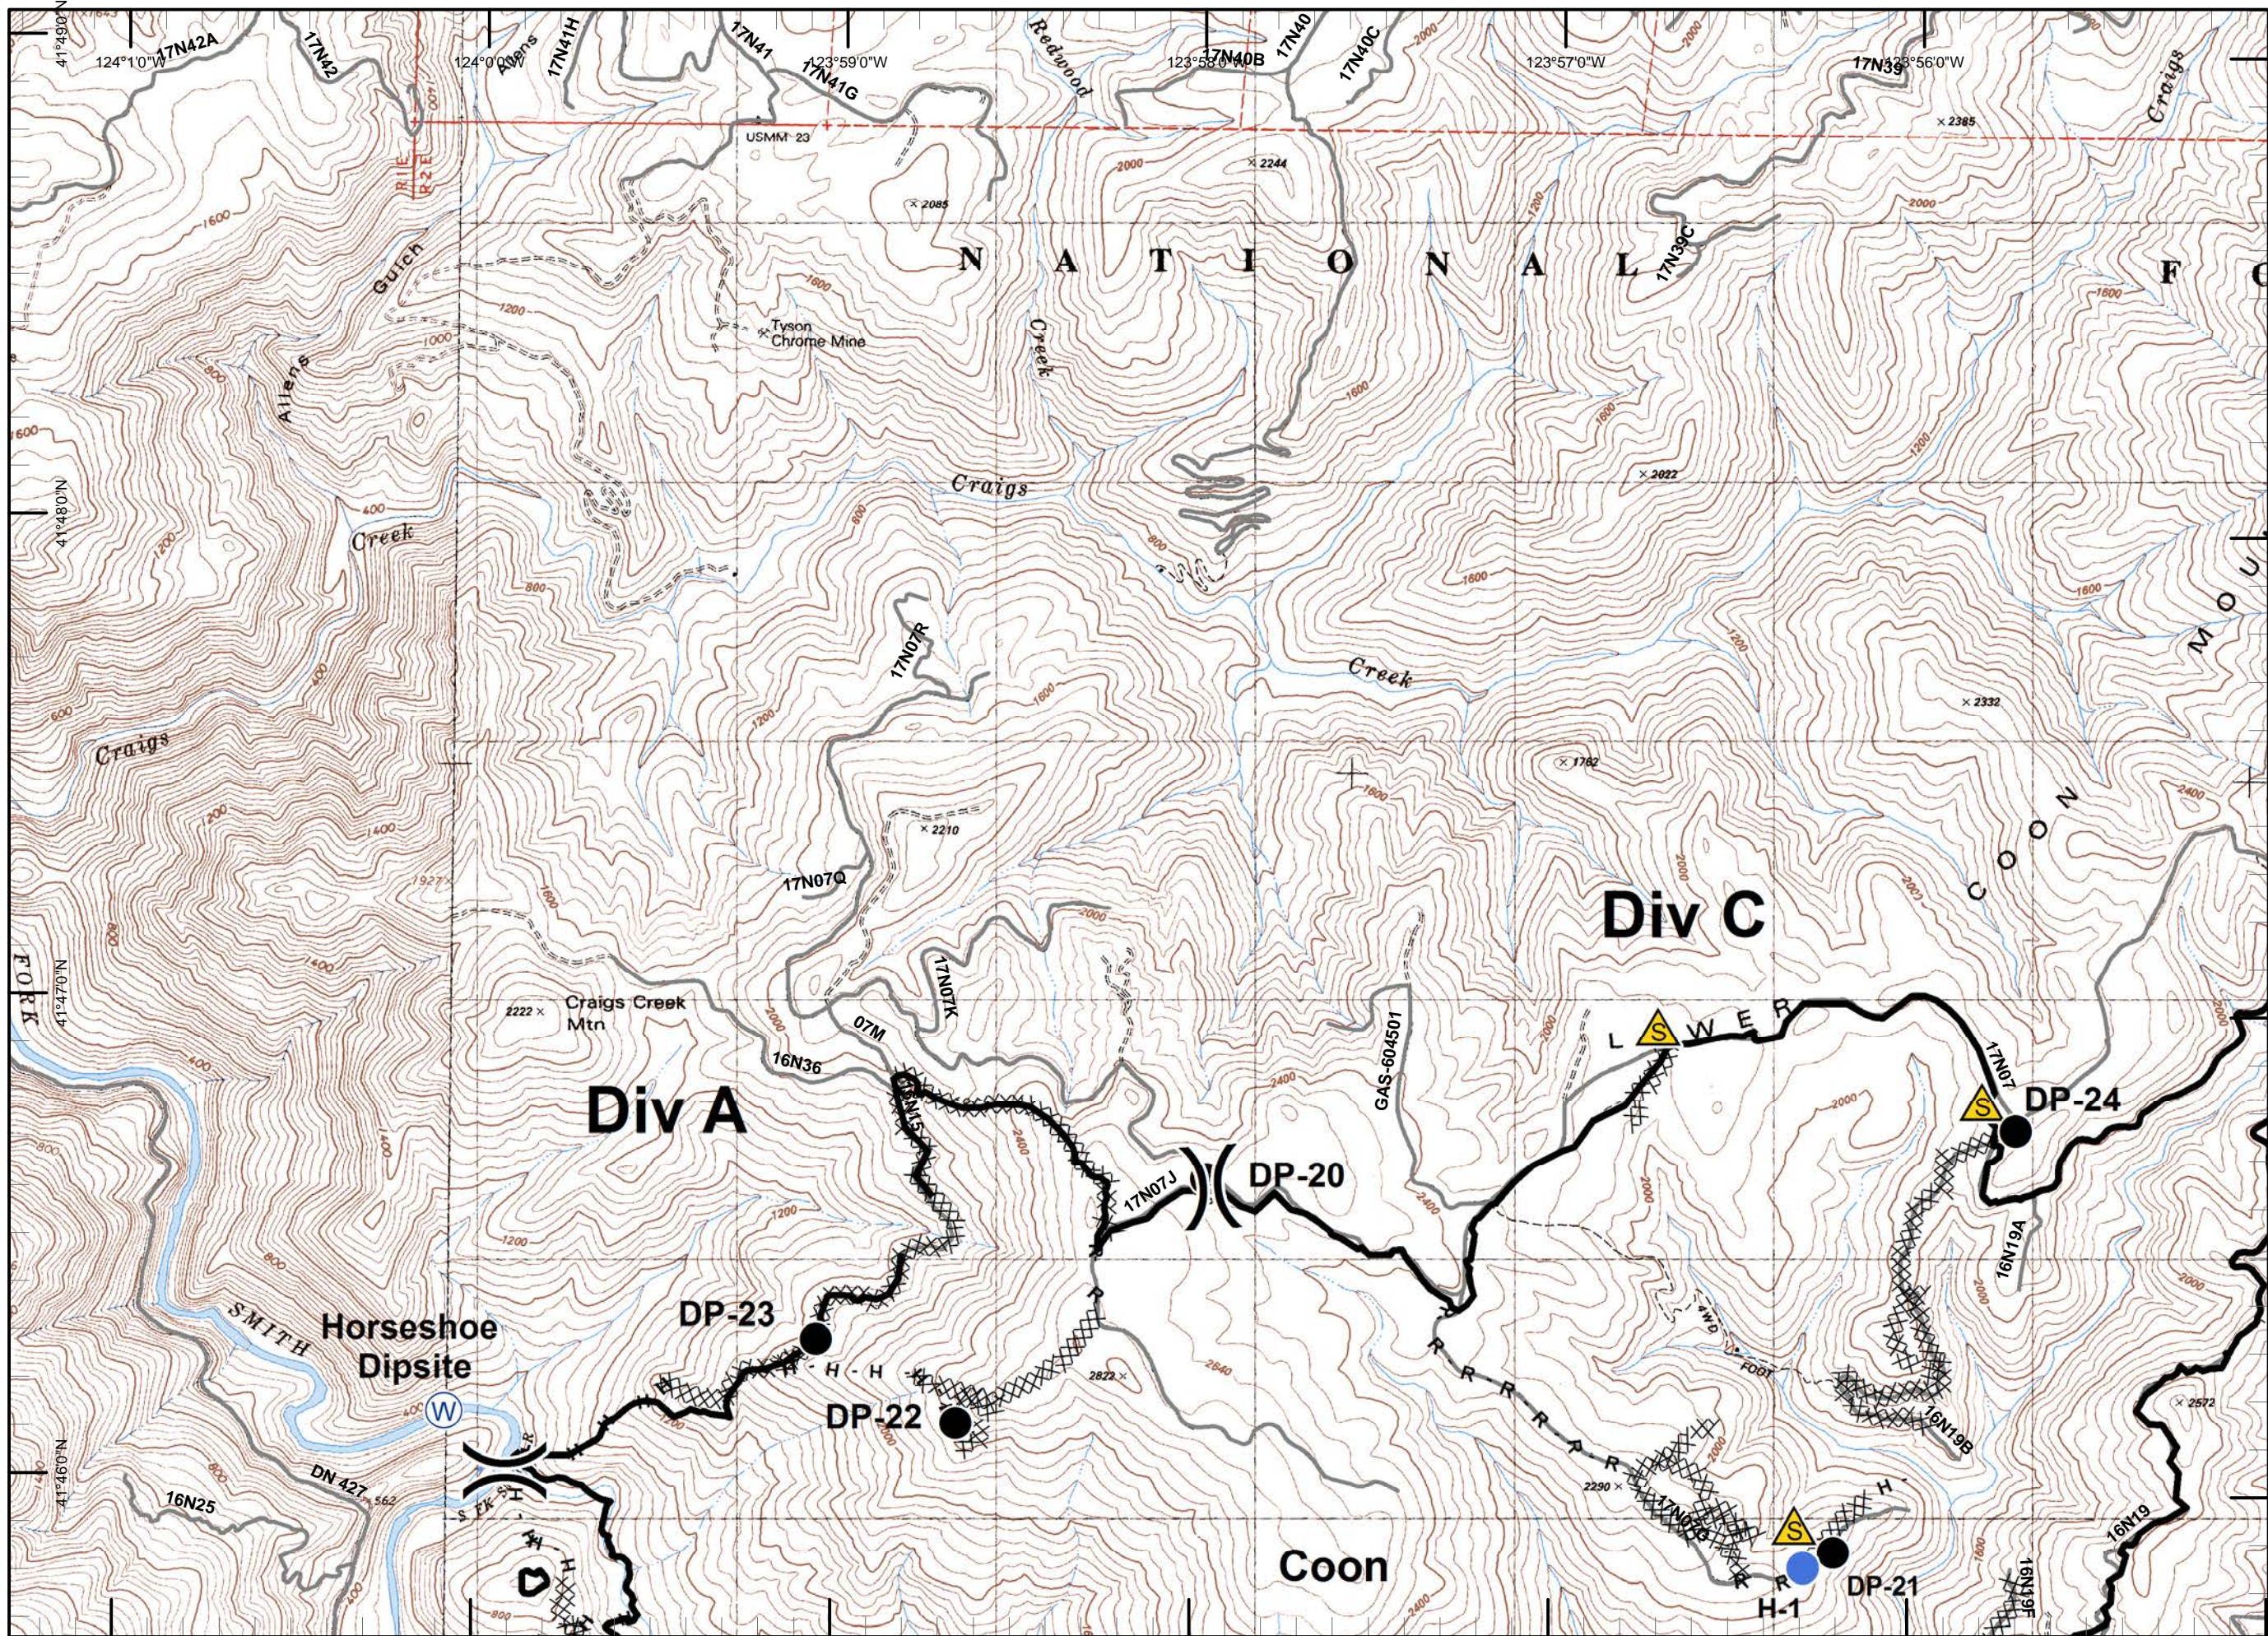

Legend

- Division
- Branch
- Drop Point
- Fire Origin
- Spot Fire
- Helispot
- Staging Area
- Water Source
- Restricted Water Source
- RAWS
- Incident Base
- Camp
- Incident Command Post
- Repeater
- Safety Zone
- Helibase
- Proposed Dozer Line
- Uncontrolled Fire Edge
- Completed Dozer Line
- Completed Line
- H - H - Hand Line
- R - R - Road as Completed Line
- Siskiyou Wilderness
- Forest Boundary
- Bear Basin Butte Botanical Area