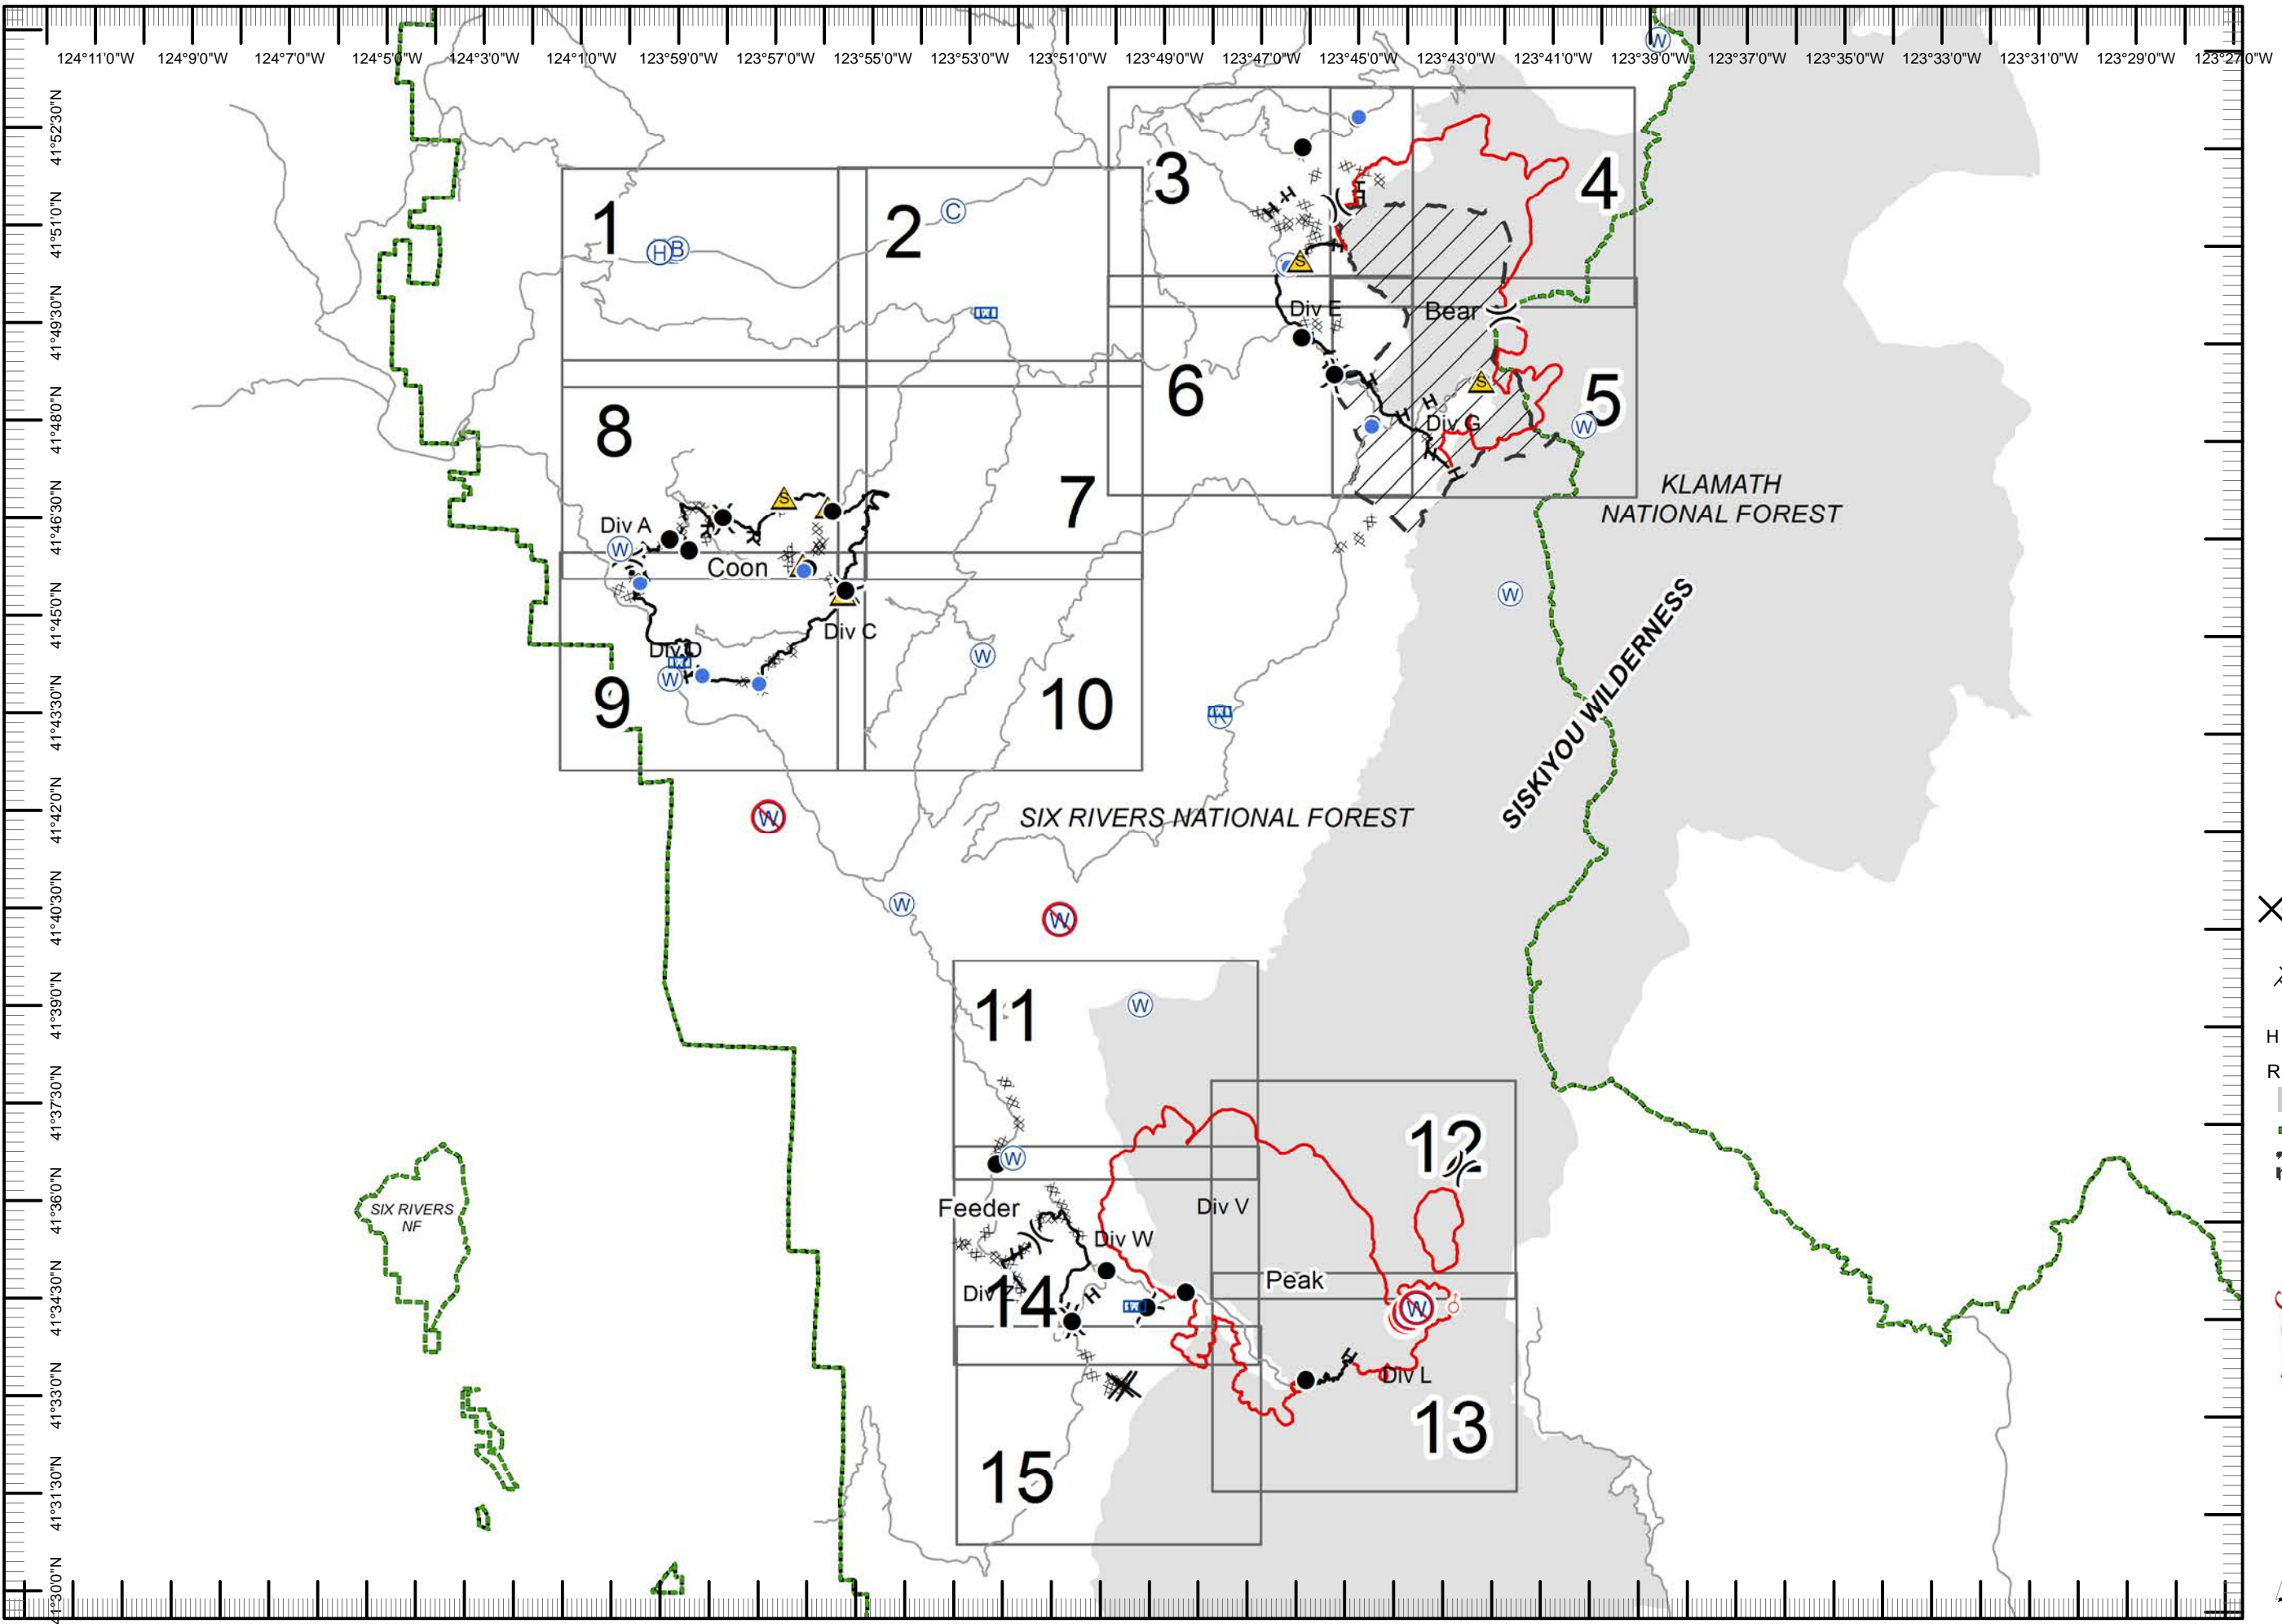

Legend

-) (Division
-] [Branch
- Drop Point
- ⊗ Fire Origin
- ♂ Spot Fire
- Helispot
- Ⓢ Staging Area
- Ⓦ Water Source
- Ⓦ Restricted Water Source
- Ⓦ RAWS
- Ⓟ Incident Base
- Ⓒ Camp
- ▣ Incident Command Post
- Ⓡ Repeater
- ▲ Safety Zone
- Ⓟ Helibase
- ⊗ ● Proposed Dozer Line
- Uncontrolled Fire Edge
- ⊗ Completed Dozer Line
- Completed Line
- H - H - Hand Line
- R - R - Road as Completed Line
- Siskiyou Wilderness
- ⋯ Forest Boundary
- ▨ Bear Basin Butte
- ▨ Botanical Area

Legend

- Division
- Branch
- Drop Point
- Fire Origin
- Spot Fire
- Helispot
- Staging Area
- Water Source
- Restricted Water Source
- RAWs
- Incident Base
- Camp
- Incident Command Post
- Repeater
- Safety Zone
- Helibase
- Proposed Dozer Line
- Uncontrolled Fire Edge
- Completed Dozer Line
- Completed Line
- Hand Line
- Road as Completed Line
- Siskiyou Wilderness
- Forest Boundary
- Bear Basin Butte Botanical Area