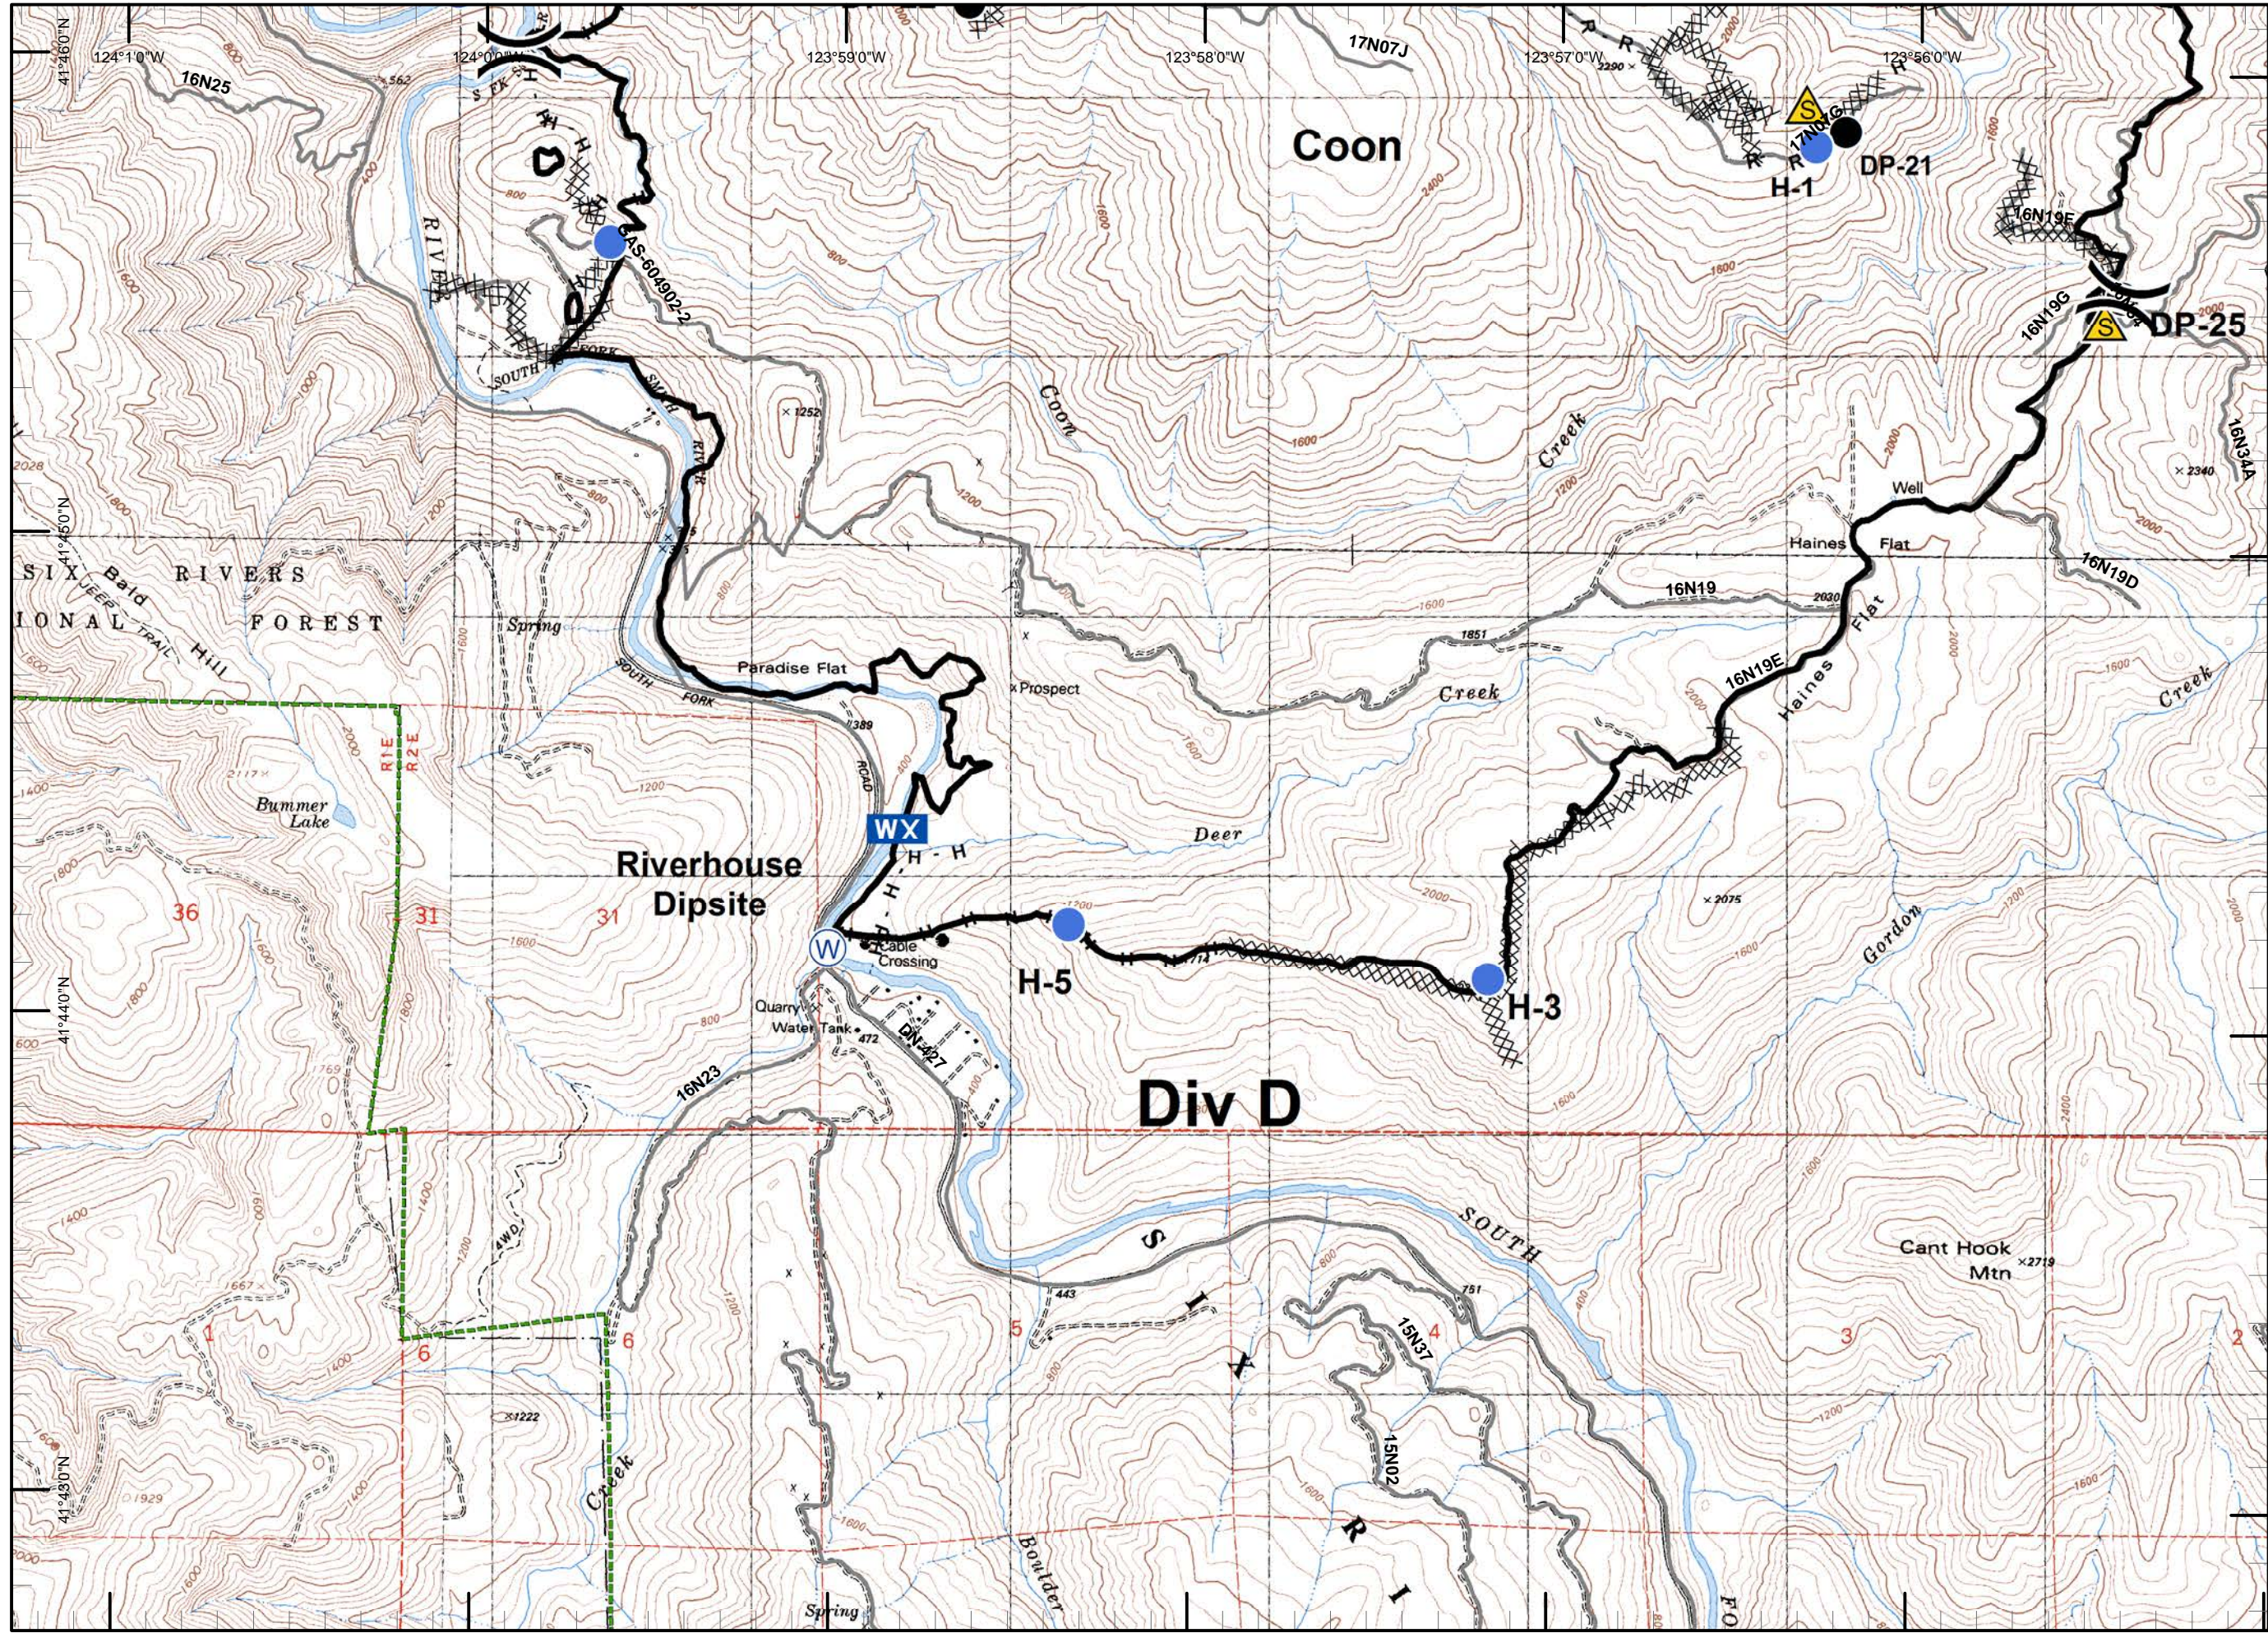

Legend

-)) Division
-]] Branch
- Drop Point
- ⊗ Fire Origin
- ♂ Spot Fire
- Helispot
- Ⓢ Staging Area
- Ⓜ Water Source
- Ⓜ Restricted Water Source
- WX RAWS
- Ⓟ Incident Base
- Ⓢ Camp
- Ⓢ Incident Command Post
- Ⓟ Repeater
- ⚠ Safety Zone
- Ⓟ Helibase
- ⊗ ● Proposed Dozer Line
- ⊗ Uncontrolled Fire Edge
- ⊗ Completed Dozer Line
- Completed Line
- H - H - Hand Line
- R - R - Road as Completed Line
- Siskiyou Wilderness
- ▬ Forest Boundary
- ▨ Bear Basin Butte Botanical Area

- Legend**
- Division
 - Branch
 - Drop Point
 - Fire Origin
 - Spot Fire
 - Helispot
 - Staging Area
 - Water Source
 - Restricted Water Source
 - RAWs
 - Incident Base
 - Camp
 - Incident Command Post
 - Repeater
 - Safety Zone
 - Helibase
 - Proposed Dozer Line
 - Uncontrolled Fire Edge
 - Completed Dozer Line
 - Completed Line
 - Hand Line
 - Road as Completed Line
 - Siskiyou Wilderness
 - Forest Boundary
 - Bear Basin Butte Botanical Area

NM
 8/31/2015
 9:24:33 PM

Legend

- Division
- Branch
- Drop Point
- Fire Origin
- Spot Fire
- Helispot
- Staging Area
- Water Source
- Restricted Water Source
- RAWS
- Incident Base
- Camp
- Incident Command Post
- Repeater
- Safety Zone
- Helibase
- Proposed Dozer Line
- Uncontrolled Fire Edge
- Completed Dozer Line
- Completed Line
- H - H - Hand Line
- R - R - Road as Completed Line
- Siskiyou Wilderness
- Forest Boundary
- Bear Basin Butte Botanical Area

- Legend**
- Division
 - Branch
 - Drop Point
 - Fire Origin
 - Spot Fire
 - Helispot
 - Staging Area
 - Water Source
 - Restricted Water Source
 - RAWS
 - Incident Base
 - Camp
 - Incident Command Post
 - Repeater
 - Safety Zone
 - Helibase
 - Proposed Dozer Line
 - Uncontrolled Fire Edge
 - Completed Dozer Line
 - Completed Line
 - H - H - Hand Line
 - R - R - Road as Completed Line
 - Siskiyou Wilderness
 - Forest Boundary
 - Bear Basin Butte Botanical Area