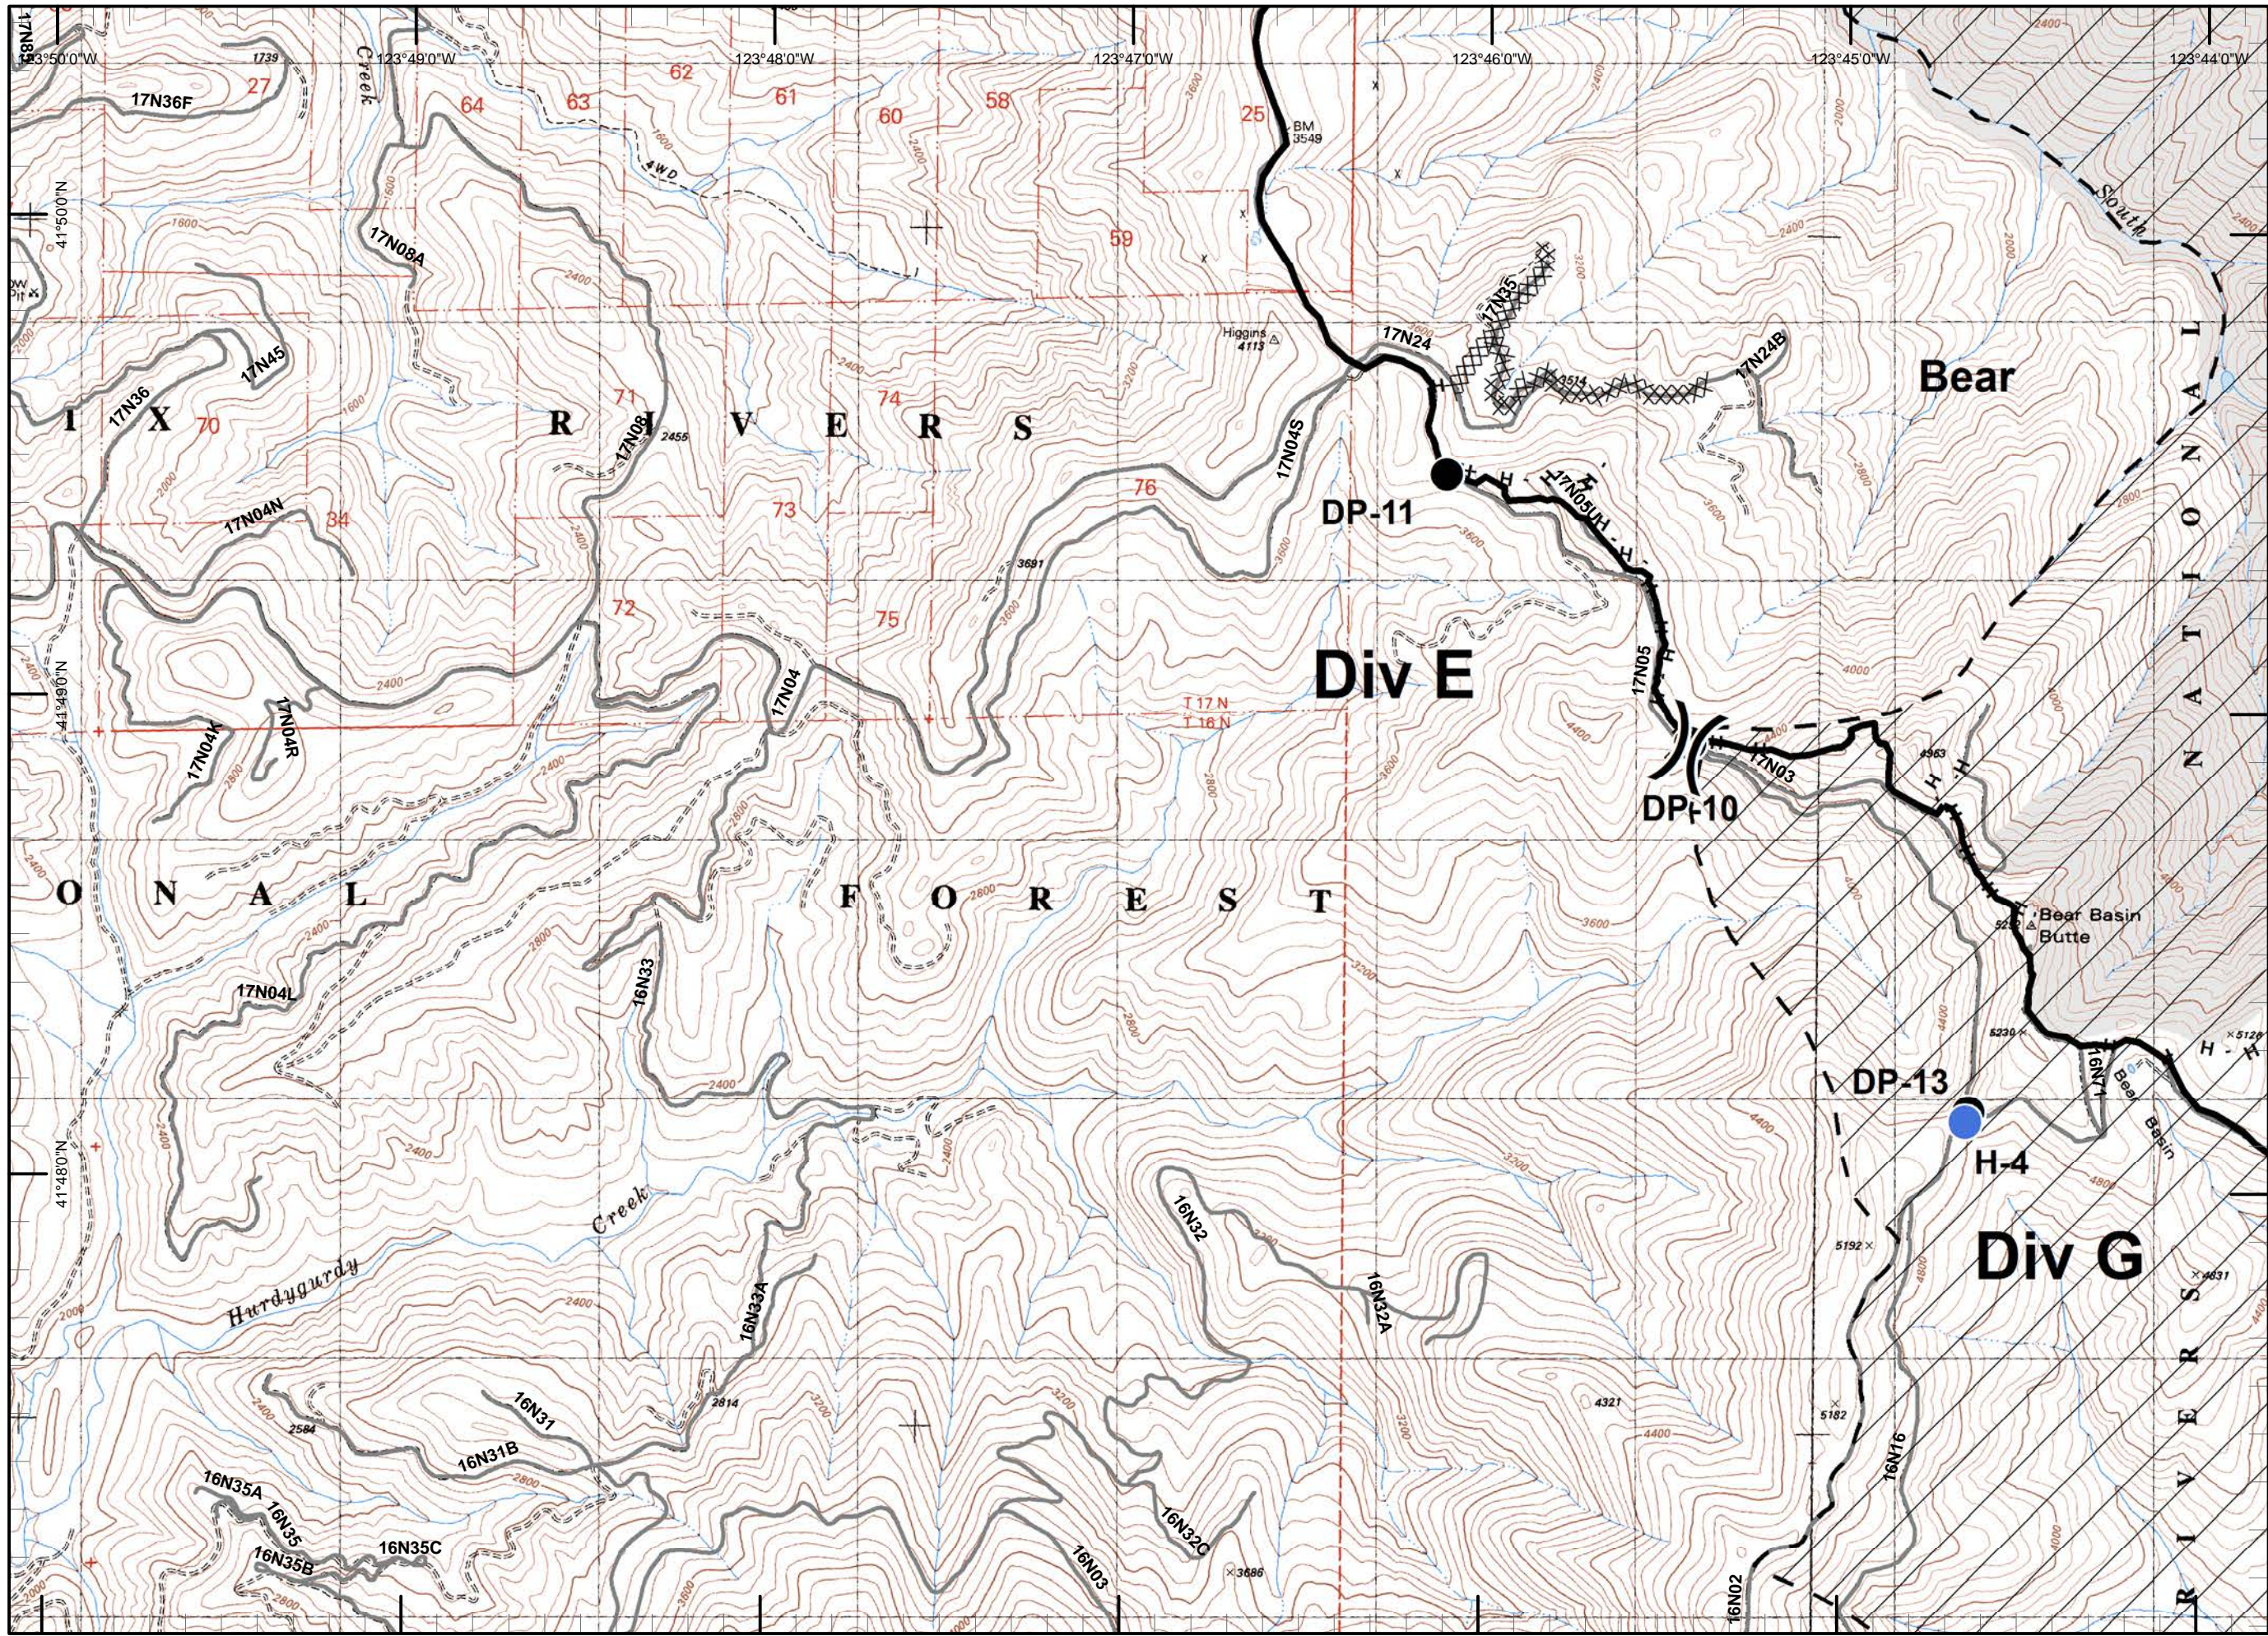

Legend

-)) Division
-]] Branch
- Drop Point
- ⊗ Fire Origin
- ♂ Spot Fire
- Helispot
- Ⓢ Staging Area
- Ⓜ Water Source
- Ⓜ Restricted Water Source
- WX RAWS
- Ⓟ Incident Base
- Ⓢ Camp
- Ⓢ Incident Command Post
- Ⓟ Repeater
- ⚠ Safety Zone
- Ⓟ Helibase
- ⊗ ● Proposed Dozer Line
- ⊗ Uncontrolled Fire Edge
- ⊗ Completed Dozer Line
- Completed Line
- H - H - Hand Line
- R - R - Road as Completed Line
- Siskiyou Wilderness
- ▬ Forest Boundary
- ▨ Bear Basin Butte Botanical Area