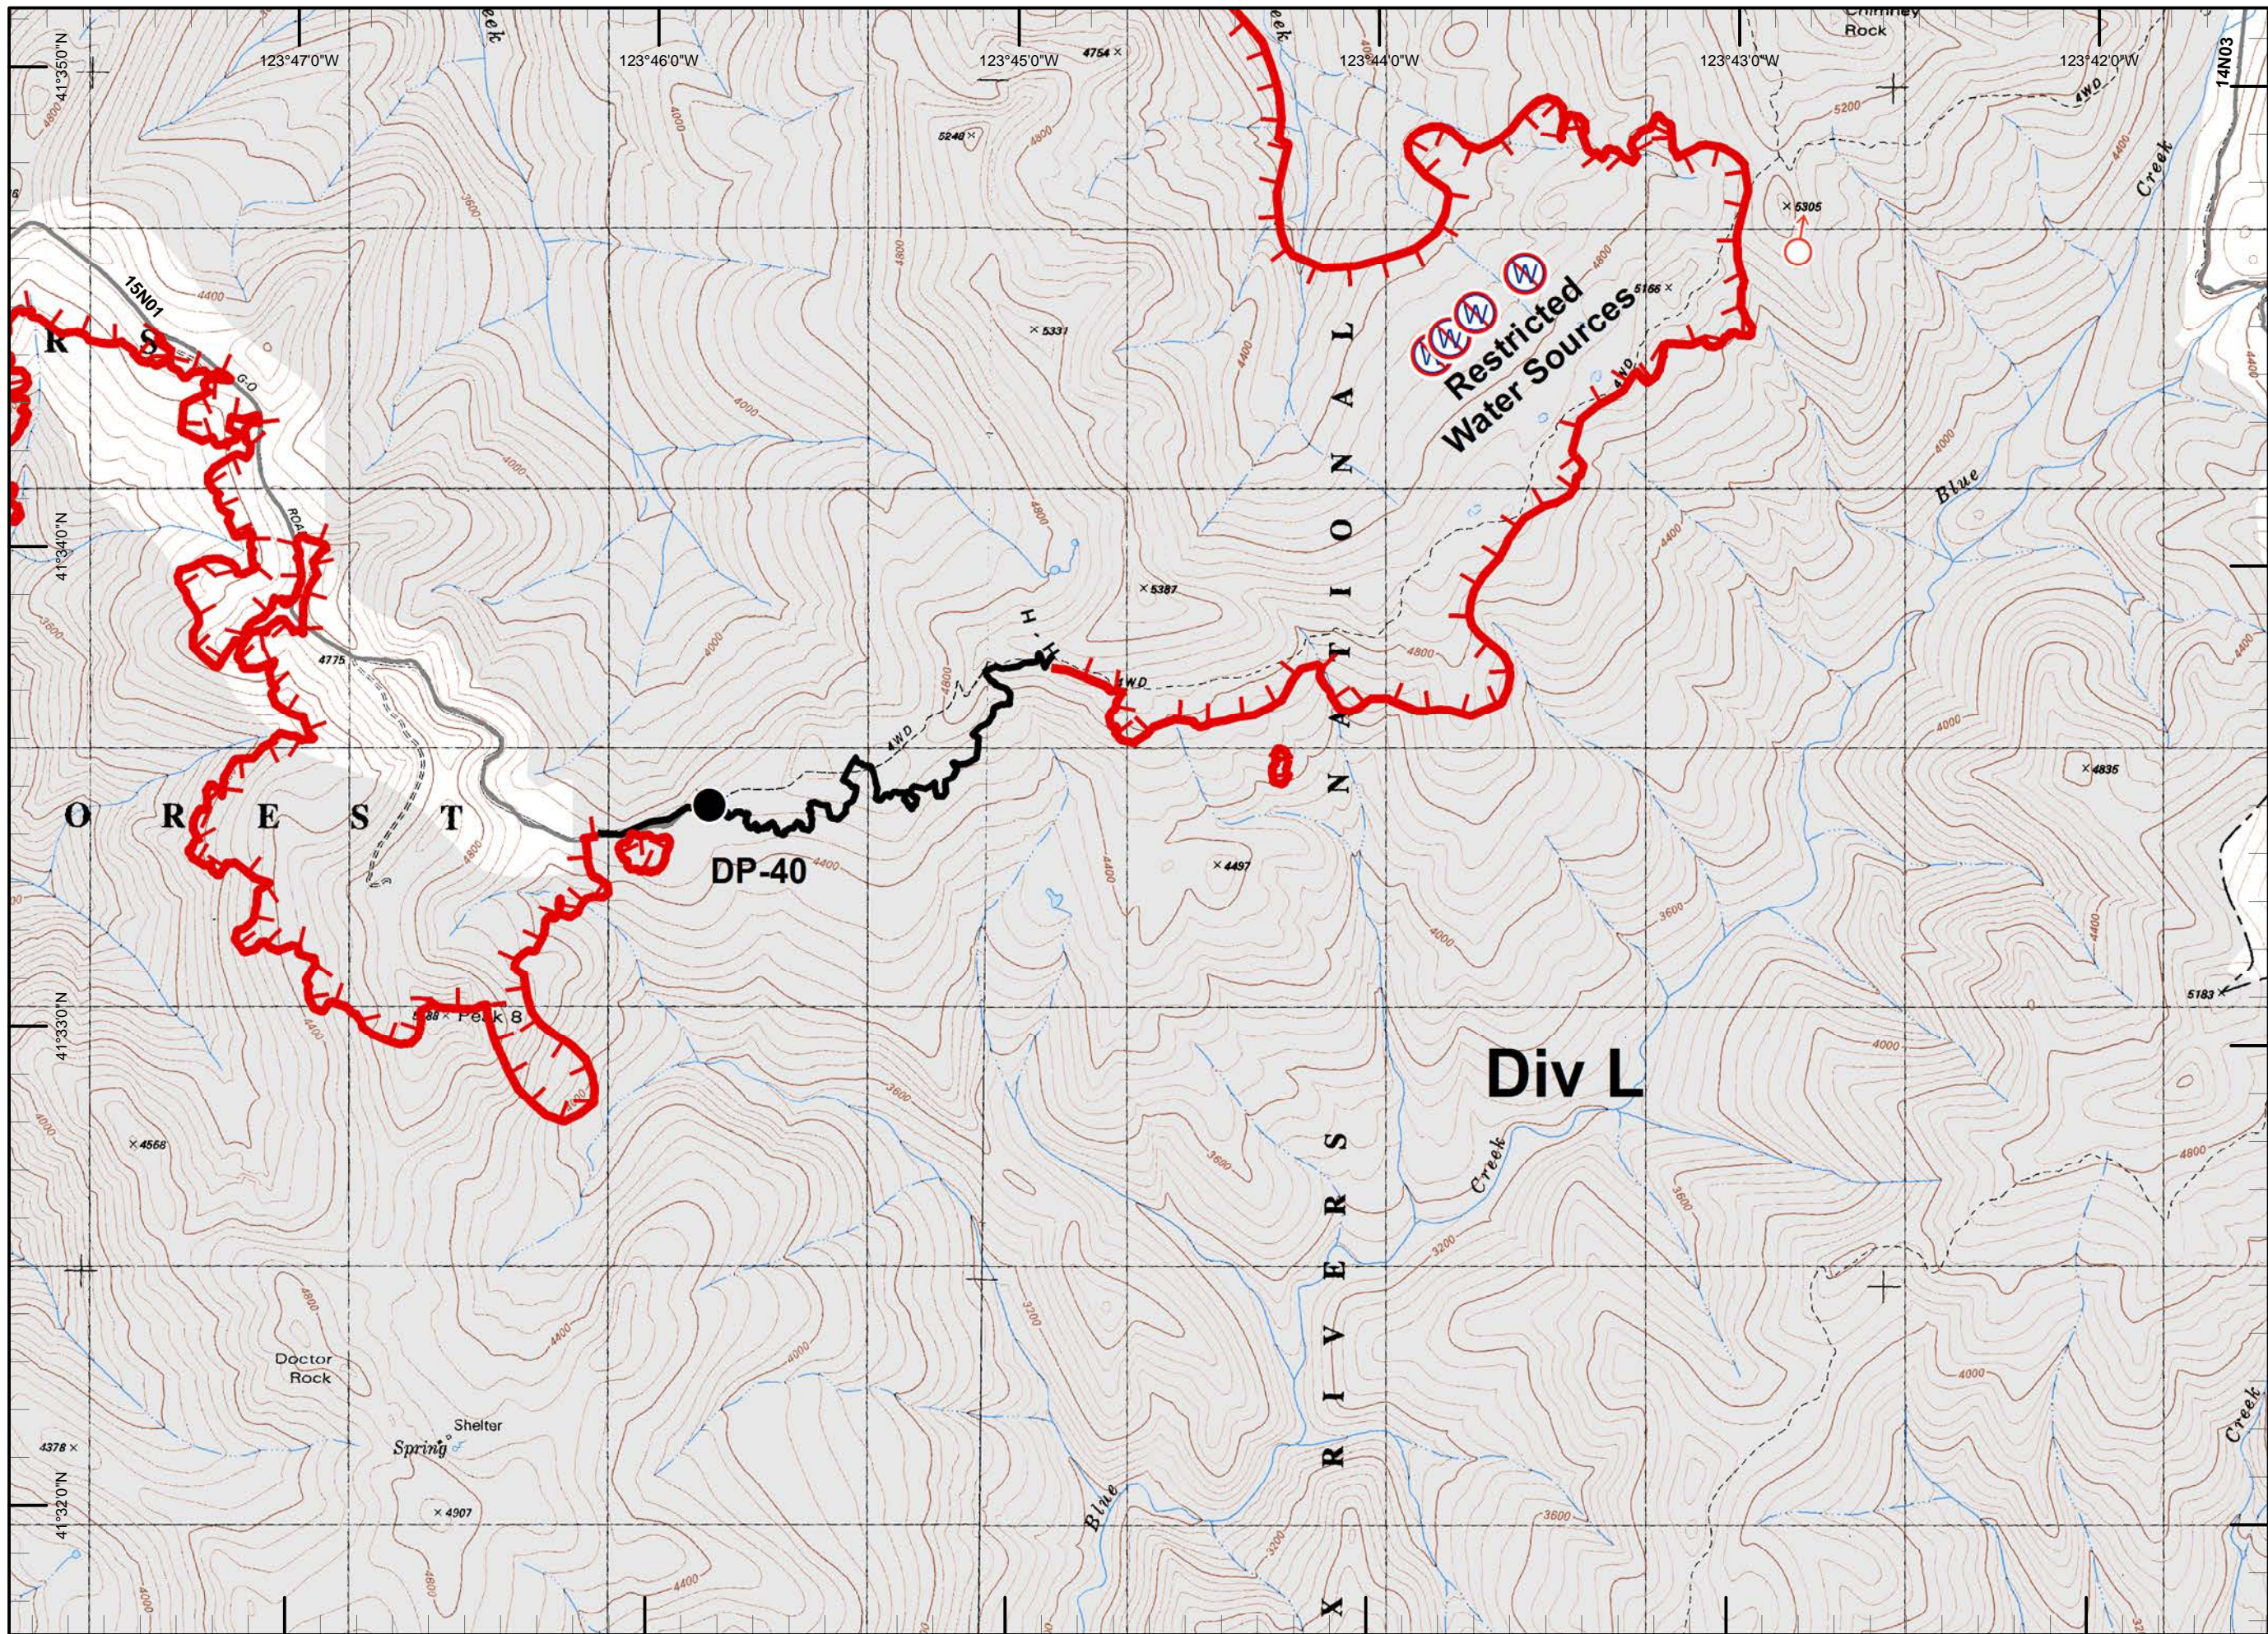

- Legend**
- Division
 - Branch
 - Drop Point
 - Fire Origin
 - Spot Fire
 - Helispot
 - Staging Area
 - Water Source
 - Restricted Water Source
 - RAWS
 - Incident Base
 - Camp
 - Incident Command Post
 - Repeater
 - Safety Zone
 - Helibase
 - Proposed Dozer Line
 - Uncontrolled Fire Edge
 - Completed Dozer Line
 - Completed Line
 - H - H - Hand Line
 - R - R - Road as Completed Line
 - Siskiyou Wilderness
 - Forest Boundary
 - Bear Basin Butte Botanical Area

Legend

- Division
- Branch
- Drop Point
- Fire Origin
- Spot Fire
- Helispot
- Staging Area
- Water Source
- Restricted Water Source
- RAWs
- Incident Base
- Camp
- Incident Command Post
- Repeater
- Safety Zone
- Helibase
- Proposed Dozer Line
- Uncontrolled Fire Edge
- Completed Dozer Line
- Completed Line
- Hand Line
- Road as Completed Line
- Siskiyou Wilderness
- Forest Boundary
- Bear Basin Butte Botanical Area

Legend

- Division
- Branch
- Drop Point
- Fire Origin
- Spot Fire
- Helispot
- Staging Area
- Water Source
- Restricted Water Source
- RAWS
- Incident Base
- Camp
- Incident Command Post
- Repeater
- Safety Zone
- Helibase
- Proposed Dozer Line
- Uncontrolled Fire Edge
- Completed Dozer Line
- Completed Line
- H - H - Hand Line
- R - R - Road as Completed Line
- Siskiyou Wilderness
- Forest Boundary
- Bear Basin Butte Botanical Area