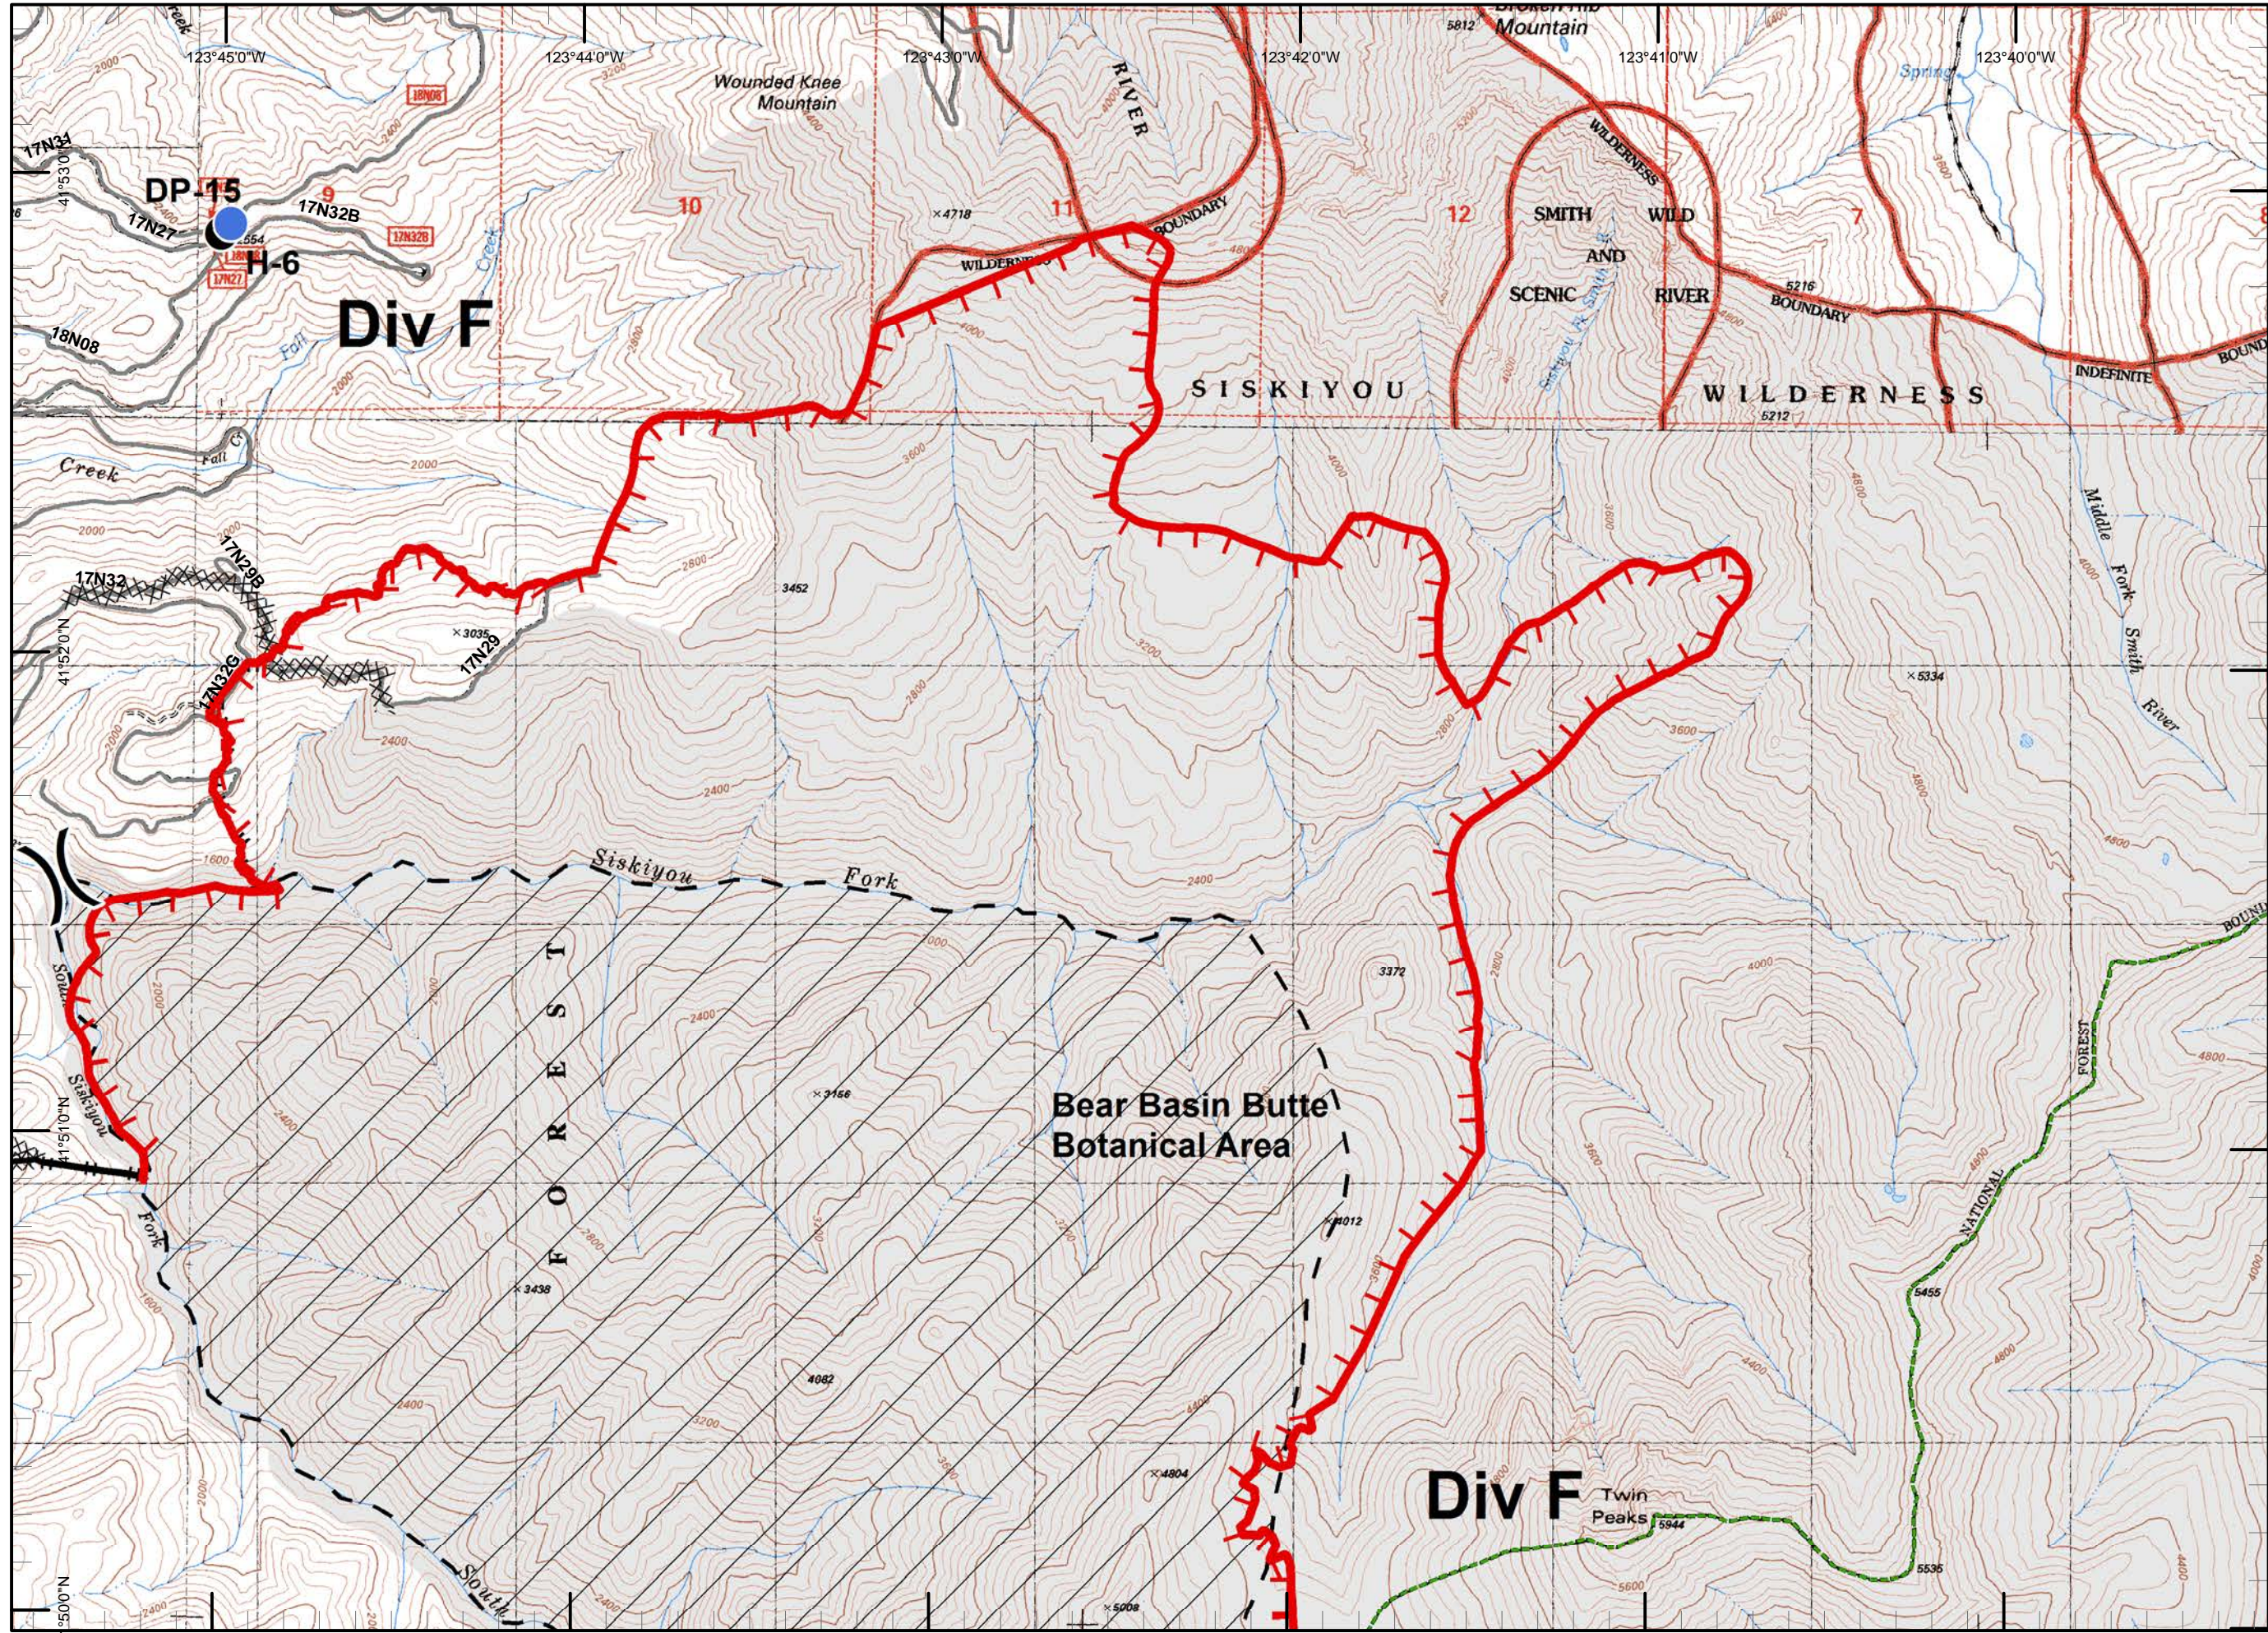

Legend

- Division
- Branch
- Drop Point
- Fire Origin
- Spot Fire
- Helispot
- Staging Area
- Water Source
- Restricted Water Source
- RAWs
- Incident Base
- Camp
- Incident Command Post
- Repeater
- Safety Zone
- Helibase
- Proposed Dozer Line
- Uncontrolled Fire Edge
- Completed Dozer Line
- Completed Line
- Hand Line
- Road as Completed Line
- Siskiyou Wilderness
- Forest Boundary
- Bear Basin Butte Botanical Area