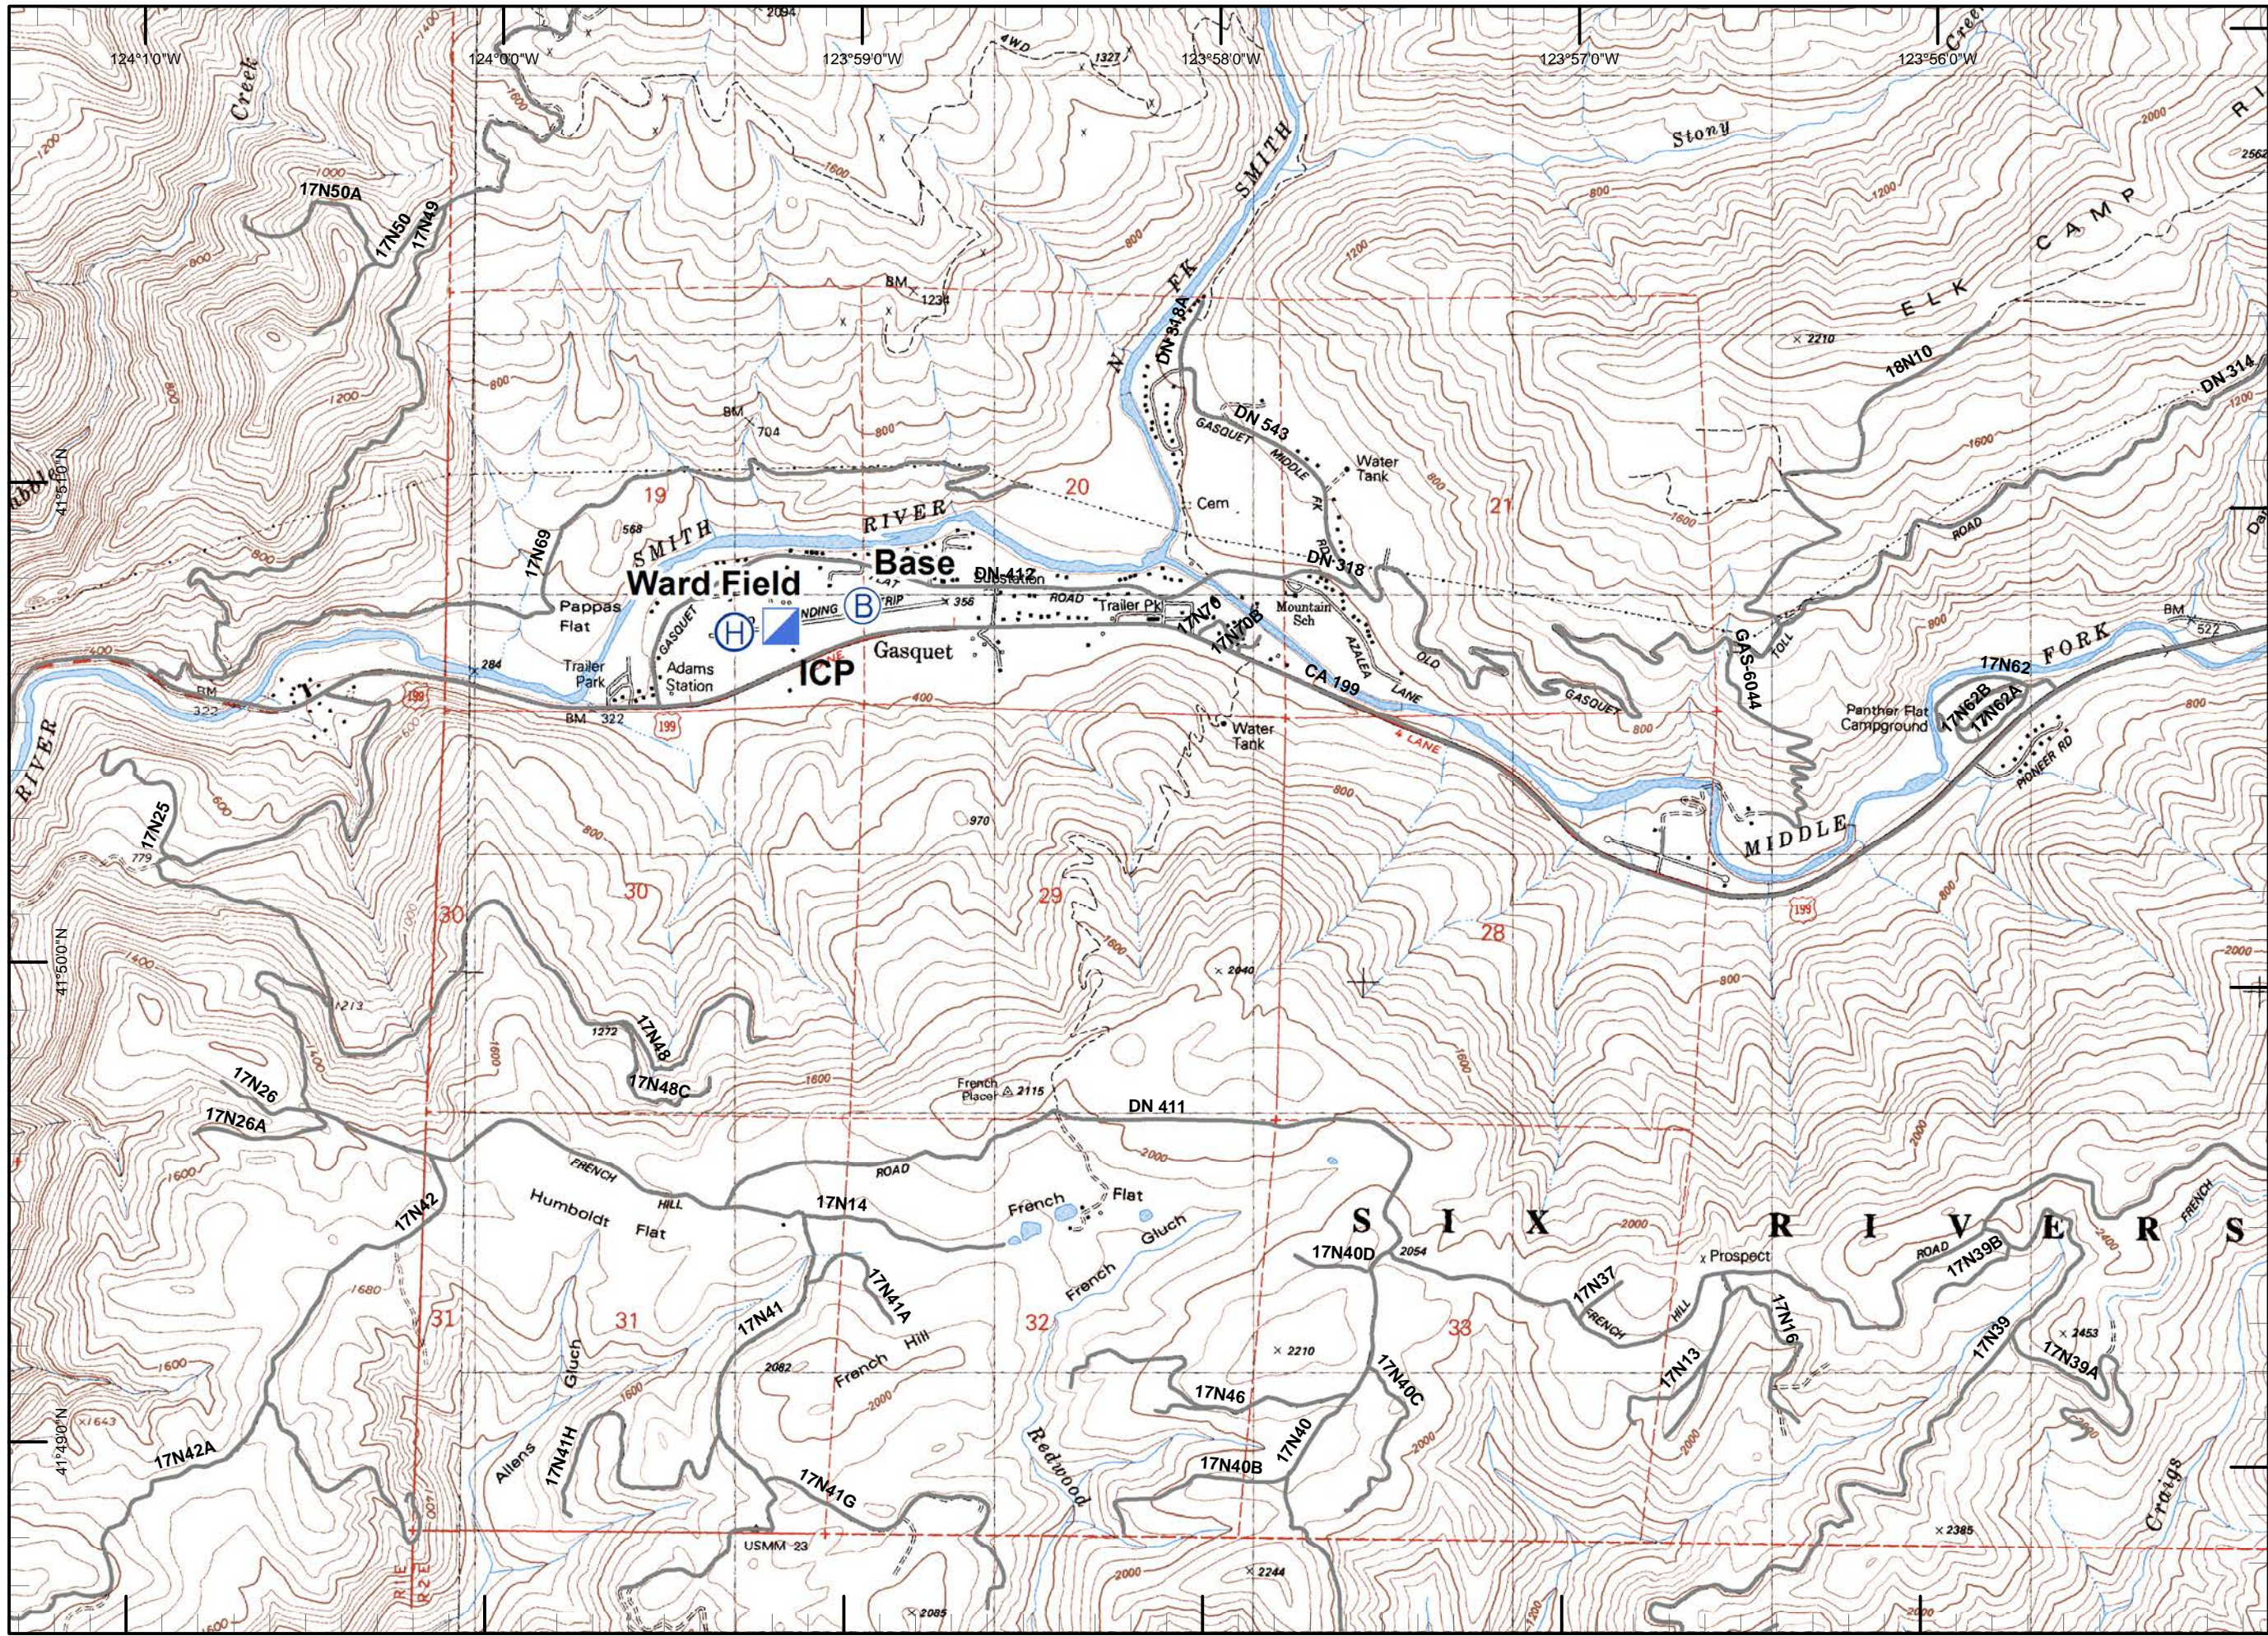

Legend

-) (Division
-] [Branch
- Drop Point
- ⊗ Fire Origin
- ♂ Spot Fire
- Helispot
- Ⓢ Staging Area
- Ⓦ Water Source
- Ⓦ Restricted Water Source
- Ⓦ RAWS
- Ⓟ Incident Base
- Ⓒ Camp
- ▣ Incident Command Post
- Ⓡ Repeater
- ▲ Safety Zone
- Ⓟ Helibase
- ⊗ ● Proposed Dozer Line
- Uncontrolled Fire Edge
- ⊗ Completed Dozer Line
- Completed Line
- H - H - Hand Line
- R - R - Road as Completed Line
- Siskiyou Wilderness
- ⋯ Forest Boundary
- ▨ Bear Basin Butte
- ▨ Botanical Area

Legend

- Division
- Branch
- Drop Point
- Fire Origin
- Spot Fire
- Helispot
- Staging Area
- Water Source
- Restricted Water Source
- RAWs
- Incident Base
- Camp
- Incident Command Post
- Repeater
- Safety Zone
- Helibase
- Proposed Dozer Line
- Uncontrolled Fire Edge
- Completed Dozer Line
- Completed Line
- Hand Line
- Road as Completed Line
- Siskiyou Wilderness
- Forest Boundary
- Bear Basin Butte Botanical Area