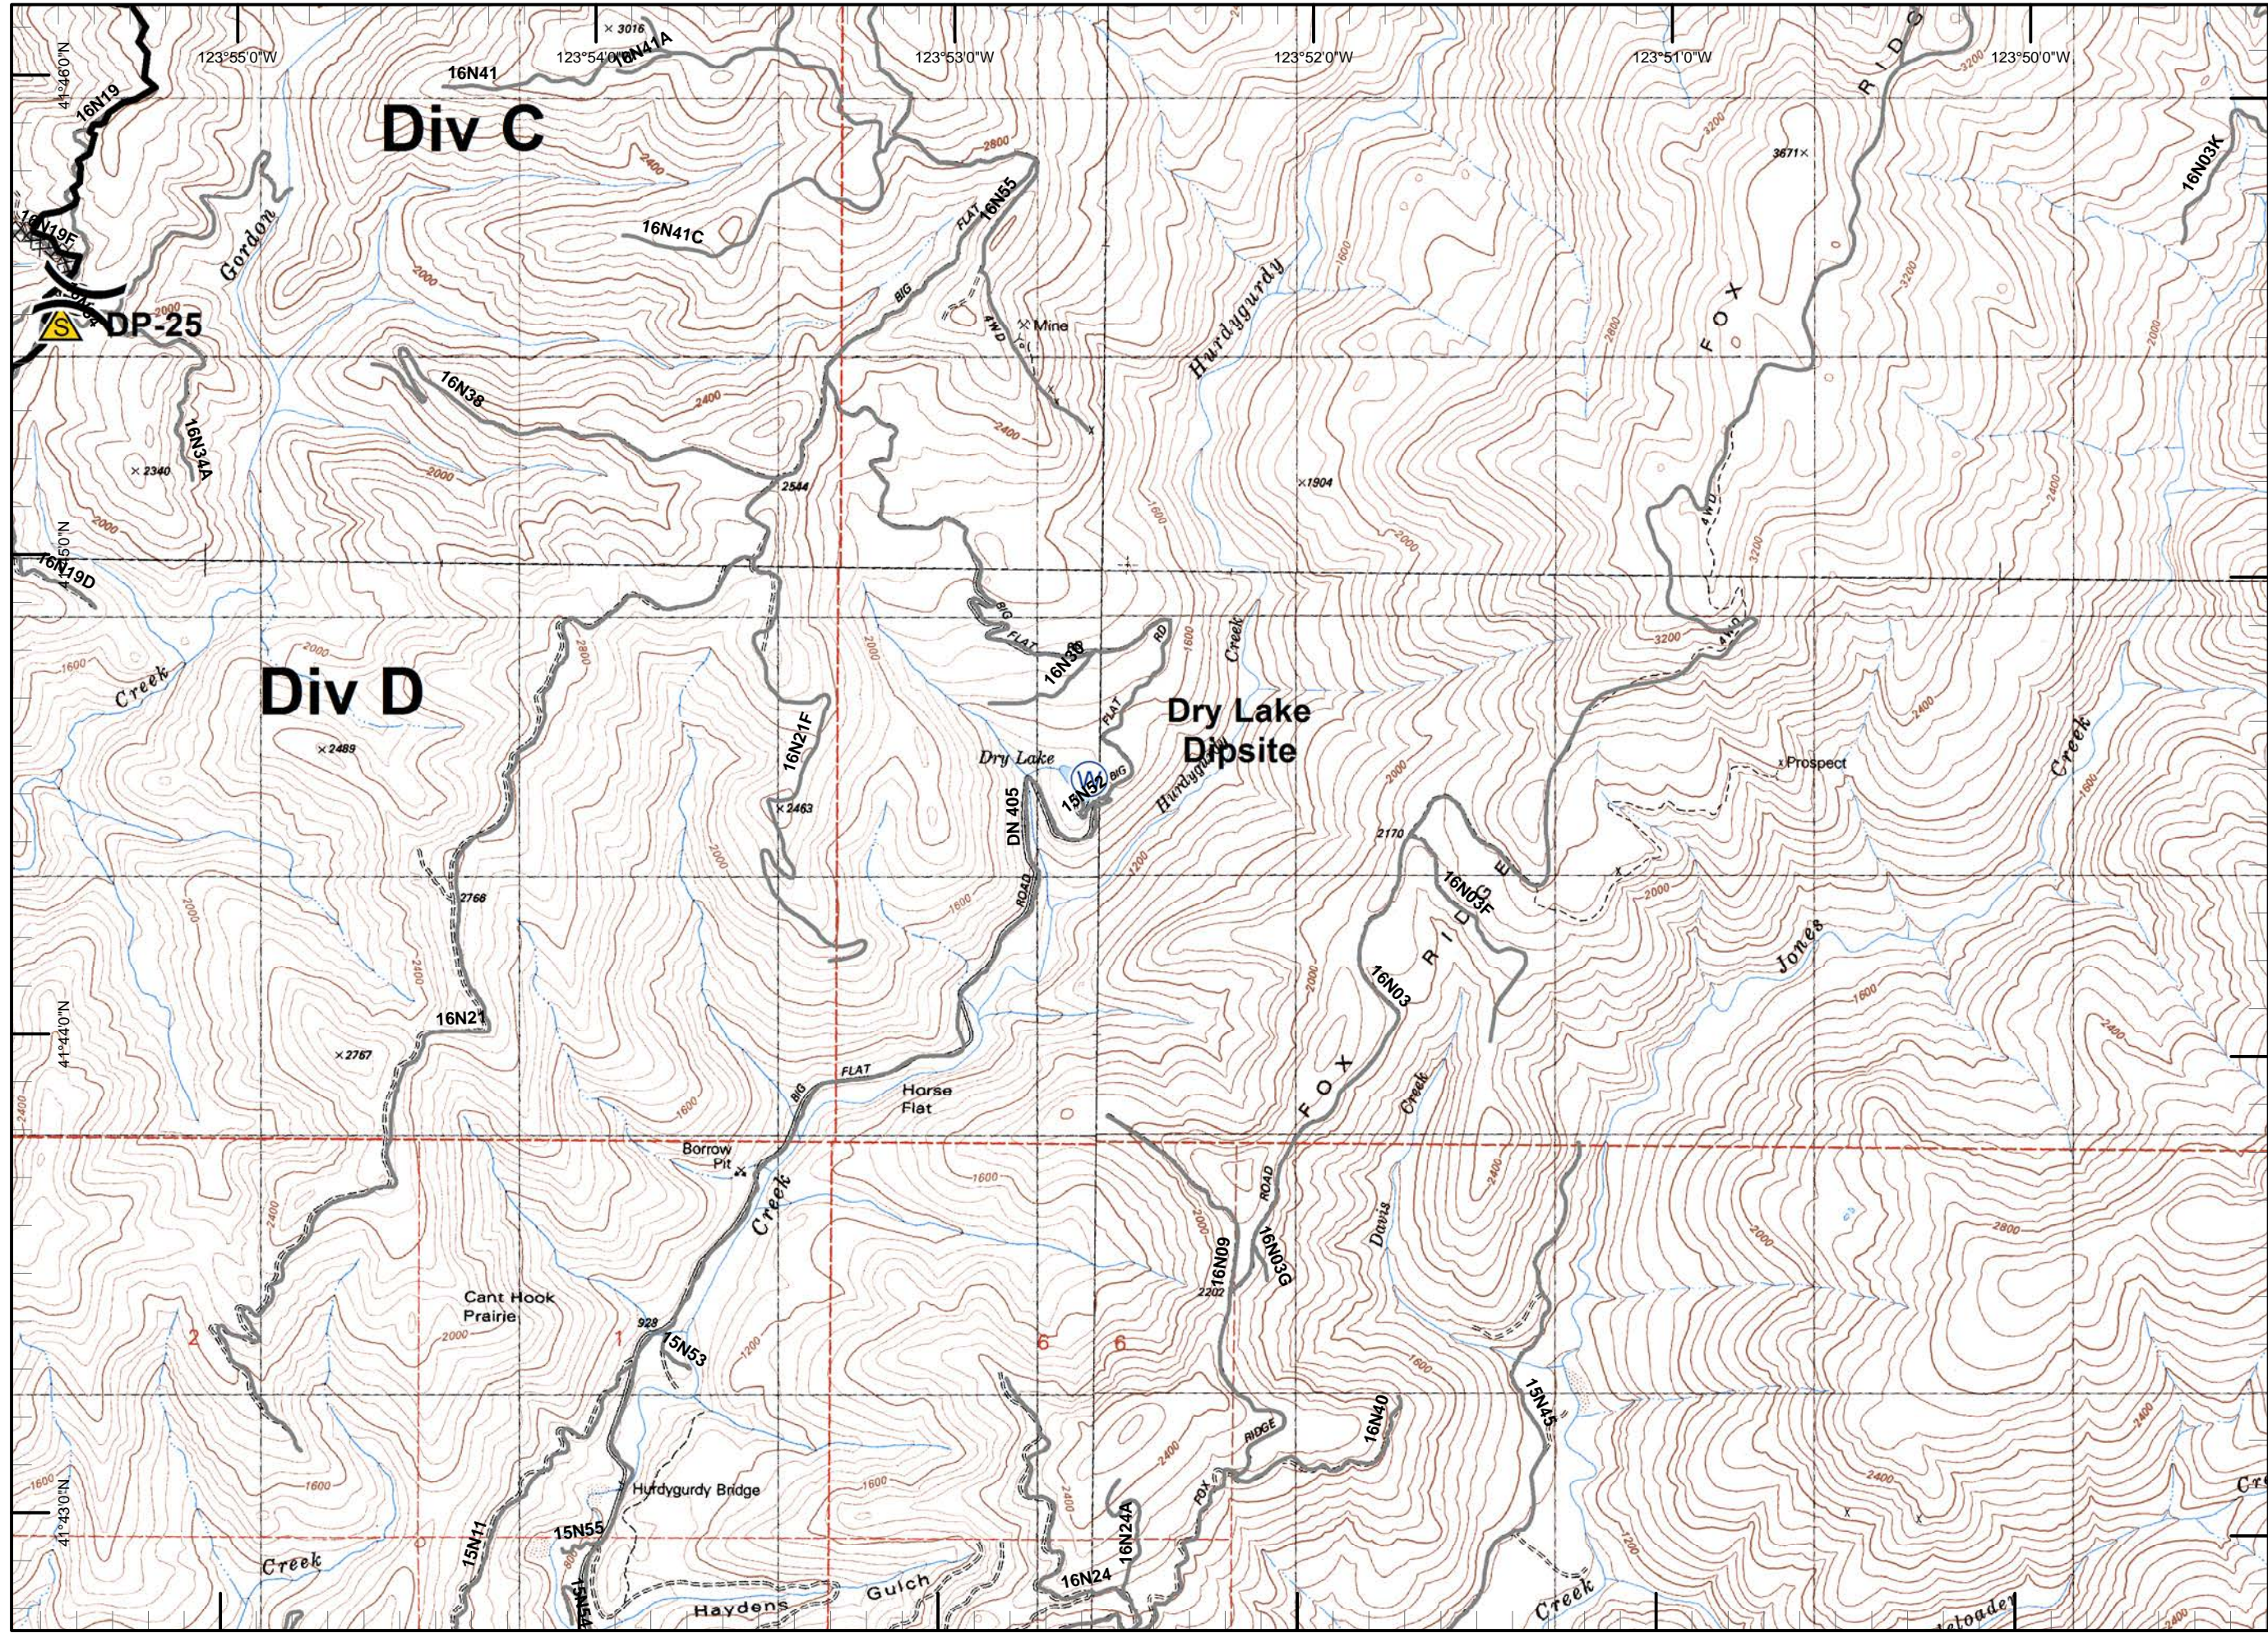

- Legend**
- Division
 - Branch
 - Drop Point
 - Fire Origin
 - Spot Fire
 - Helispot
 - Staging Area
 - Water Source
 - Restricted Water Source
 - RAWs
 - Incident Base
 - Camp
 - Incident Command Post
 - Repeater
 - Safety Zone
 - Helibase
 - Proposed Dozer Line
 - Uncontrolled Fire Edge
 - Completed Dozer Line
 - Completed Line
 - Hand Line
 - Road as Completed Line
 - Siskiyou Wilderness
 - Forest Boundary
 - Bear Basin Butte Botanical Area

NM
 8/31/2015
 9:24:33 PM

Legend

- Division
- Branch
- Drop Point
- Fire Origin
- Spot Fire
- Helispot
- Staging Area
- Water Source
- Restricted Water Source
- RAWS
- Incident Base
- Camp
- Incident Command Post
- Repeater
- Safety Zone
- Helibase
- Proposed Dozer Line
- Uncontrolled Fire Edge
- Completed Dozer Line
- Completed Line
- H - H - Hand Line
- R - R - Road as Completed Line
- Siskiyou Wilderness
- Forest Boundary
- Bear Basin Butte Botanical Area

- Legend**
- Division
 - Branch
 - Drop Point
 - Fire Origin
 - Spot Fire
 - Helispot
 - Staging Area
 - Water Source
 - Restricted Water Source
 - RAWS
 - Incident Base
 - Camp
 - Incident Command Post
 - Repeater
 - Safety Zone
 - Helibase
 - Proposed Dozer Line
 - Uncontrolled Fire Edge
 - Completed Dozer Line
 - Completed Line
 - H - H - Hand Line
 - R - R - Road as Completed Line
 - Siskiyou Wilderness
 - Forest Boundary
 - Bear Basin Butte Botanical Area

Legend

- Division
- Branch
- Drop Point
- Fire Origin
- Spot Fire
- Helispot
- Staging Area
- Water Source
- Restricted Water Source
- RAWs
- Incident Base
- Camp
- Incident Command Post
- Repeater
- Safety Zone
- Helibase
- Proposed Dozer Line
- Uncontrolled Fire Edge
- Completed Dozer Line
- Completed Line
- Hand Line
- Road as Completed Line
- Siskiyou Wilderness
- Forest Boundary
- Bear Basin Butte Botanical Area