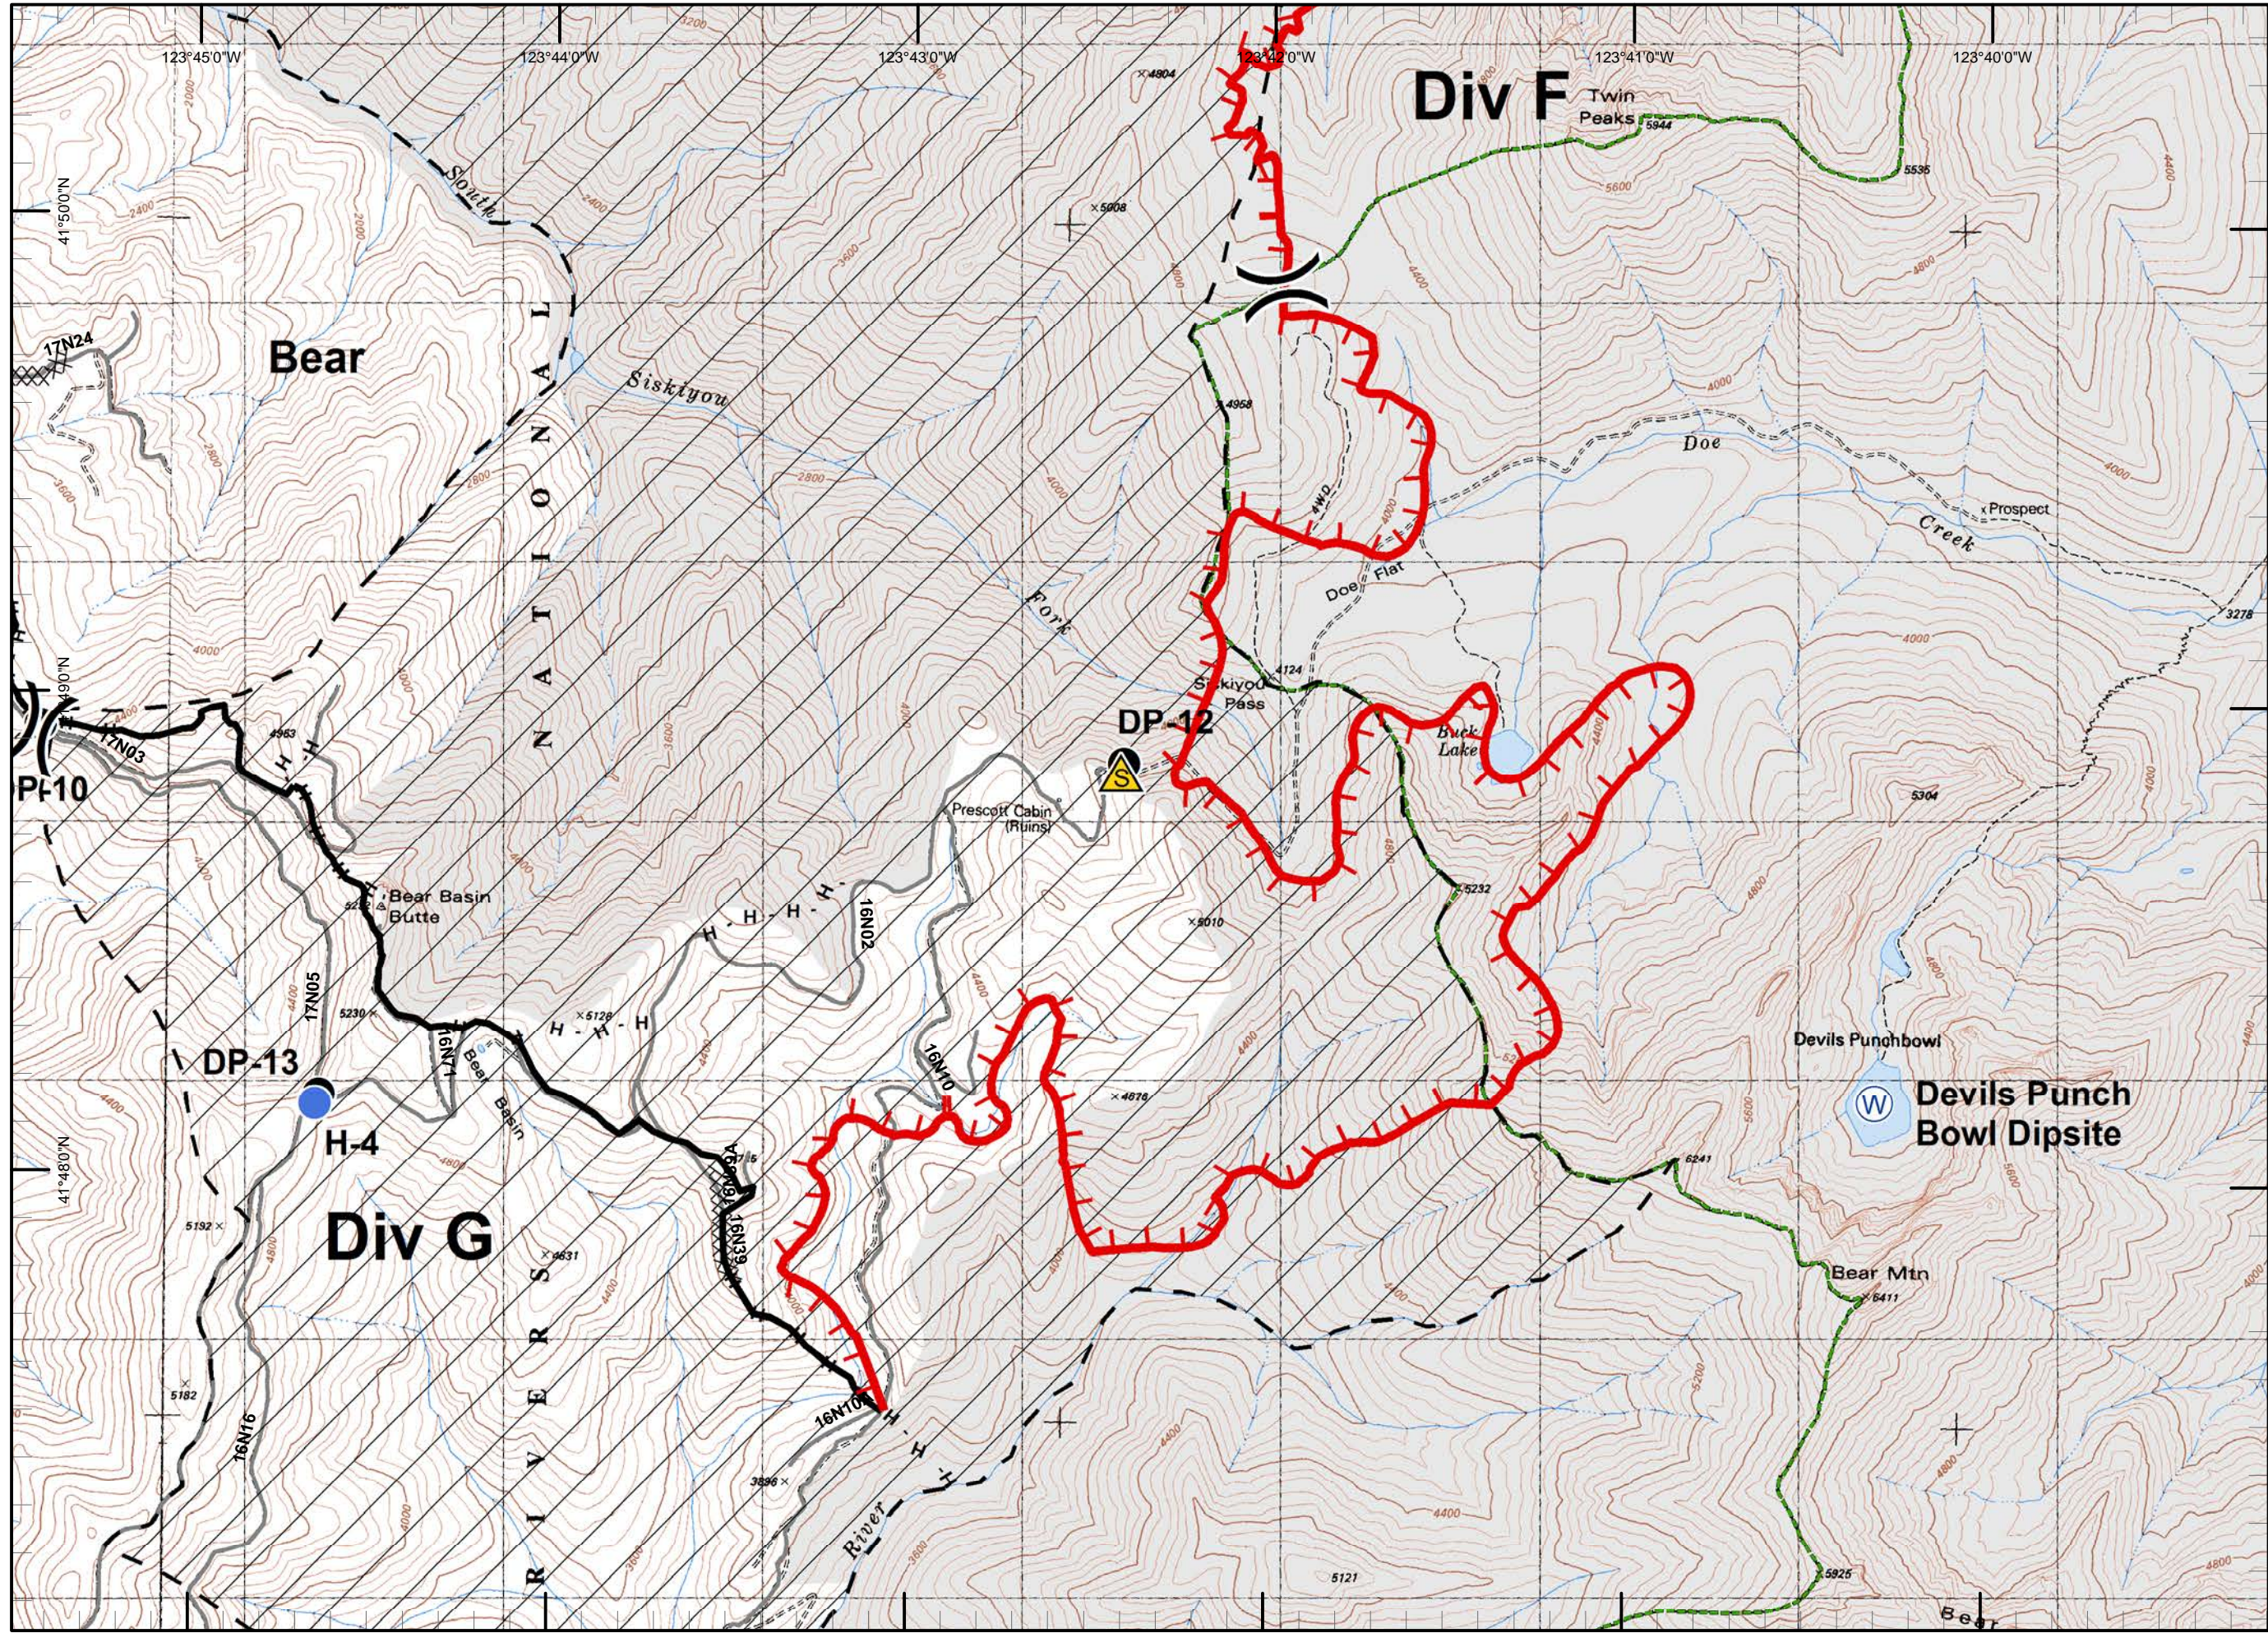

Legend

-)) Division
- [[Branch
- Drop Point
- ⊗ Fire Origin
- ♂ Spot Fire
- Helispot
- Ⓢ Staging Area
- Ⓜ Water Source
- Ⓜ Restricted Water Source
- WX RAWS
- Ⓟ Incident Base
- Ⓢ Camp
- Ⓜ Incident Command Post
- Ⓟ Repeater
- ⚠ Safety Zone
- Ⓟ Helibase
- ⊗ ● Proposed Dozer Line
- ┌┐ Uncontrolled Fire Edge
- XXXXX Completed Dozer Line
- Completed Line
- H - H - Hand Line
- R - R - Road as Completed Line
- ▭ Siskiyou Wilderness
- ▭ Forest Boundary
- ▭ Bear Basin Butte Botanical Area