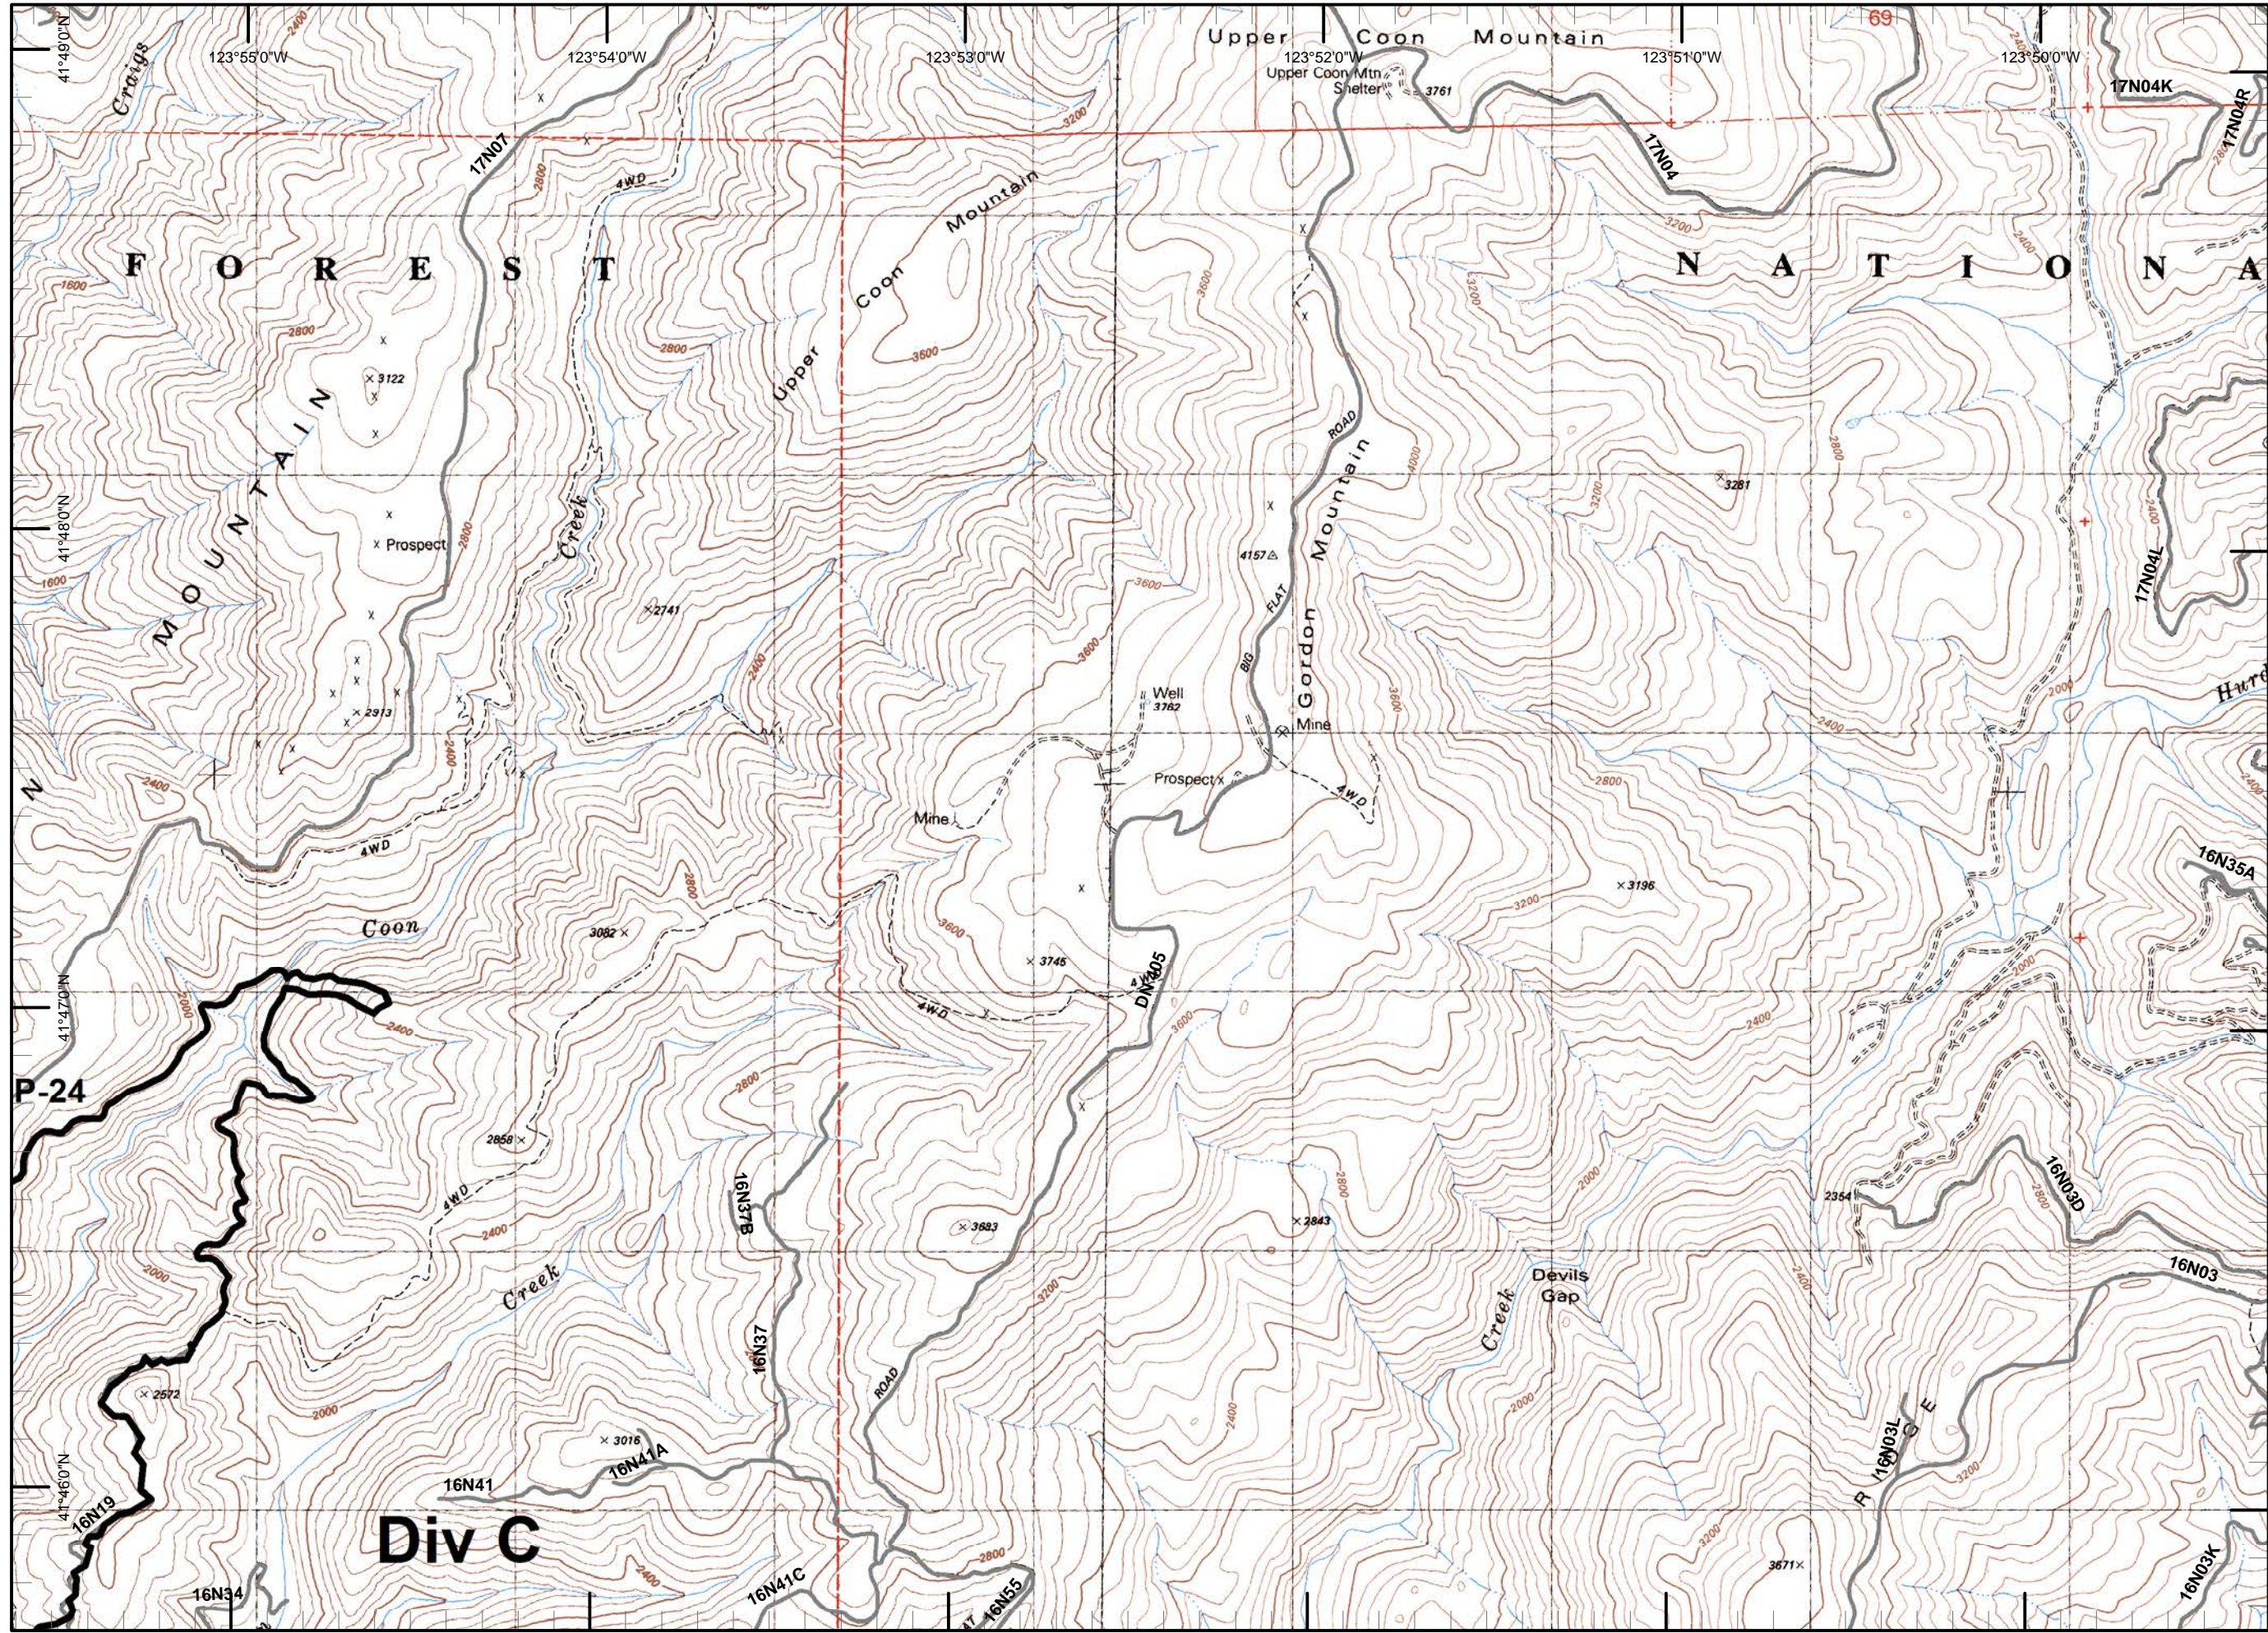

Legend

- Division
- Branch
- Drop Point
- Fire Origin
- Spot Fire
- Helispot
- Staging Area
- Water Source
- Restricted Water Source
- RAWs
- Incident Base
- Camp
- Incident Command Post
- Repeater
- Safety Zone
- Helibase
- Proposed Dozer Line
- Uncontrolled Fire Edge
- Completed Dozer Line
- Completed Line
- Hand Line
- Road as Completed Line
- Siskiyou Wilderness
- Forest Boundary
- Bear Basin Butte Botanical Area

Legend

-)) Division
- [[Branch
- Drop Point
- ⊗ Fire Origin
- ♂ Spot Fire
- Helispot
- Ⓢ Staging Area
- Ⓜ Water Source
- Ⓜ Restricted Water Source
- WX RAWS
- Ⓟ Incident Base
- Ⓢ Camp
- Ⓜ Incident Command Post
- Ⓟ Repeater
- ⚠ Safety Zone
- Ⓟ Helibase
- ⊗ ● Proposed Dozer Line
- ┌┐ Uncontrolled Fire Edge
- XXXXX Completed Dozer Line
- Completed Line
- H - H - Hand Line
- R - R - Road as Completed Line
- ▭ Siskiyou Wilderness
- ▭ Forest Boundary
- ▭ Bear Basin Butte Botanical Area

Legend

-)) Division
-]] Branch
- Drop Point
- ⊗ Fire Origin
- ♂ Spot Fire
- Helispot
- Ⓢ Staging Area
- Ⓜ Water Source
- Ⓜ Restricted Water Source
- WX RAWS
- Ⓟ Incident Base
- Ⓢ Camp
- Ⓢ Incident Command Post
- Ⓟ Repeater
- ⚠ Safety Zone
- Ⓟ Helibase
- ⊗ ● Proposed Dozer Line
- ⊗ Uncontrolled Fire Edge
- ⊗ Completed Dozer Line
- Completed Line
- H - H - Hand Line
- R - R - Road as Completed Line
- Siskiyou Wilderness
- ▬ Forest Boundary
- ▨ Bear Basin Butte Botanical Area

- Legend**
- Division
 - Branch
 - Drop Point
 - Fire Origin
 - Spot Fire
 - Helispot
 - Staging Area
 - Water Source
 - Restricted Water Source
 - RAWs
 - Incident Base
 - Camp
 - Incident Command Post
 - Repeater
 - Safety Zone
 - Helibase
 - Proposed Dozer Line
 - Uncontrolled Fire Edge
 - Completed Dozer Line
 - Completed Line
 - Hand Line
 - Road as Completed Line
 - Siskiyou Wilderness
 - Forest Boundary
 - Bear Basin Butte Botanical Area