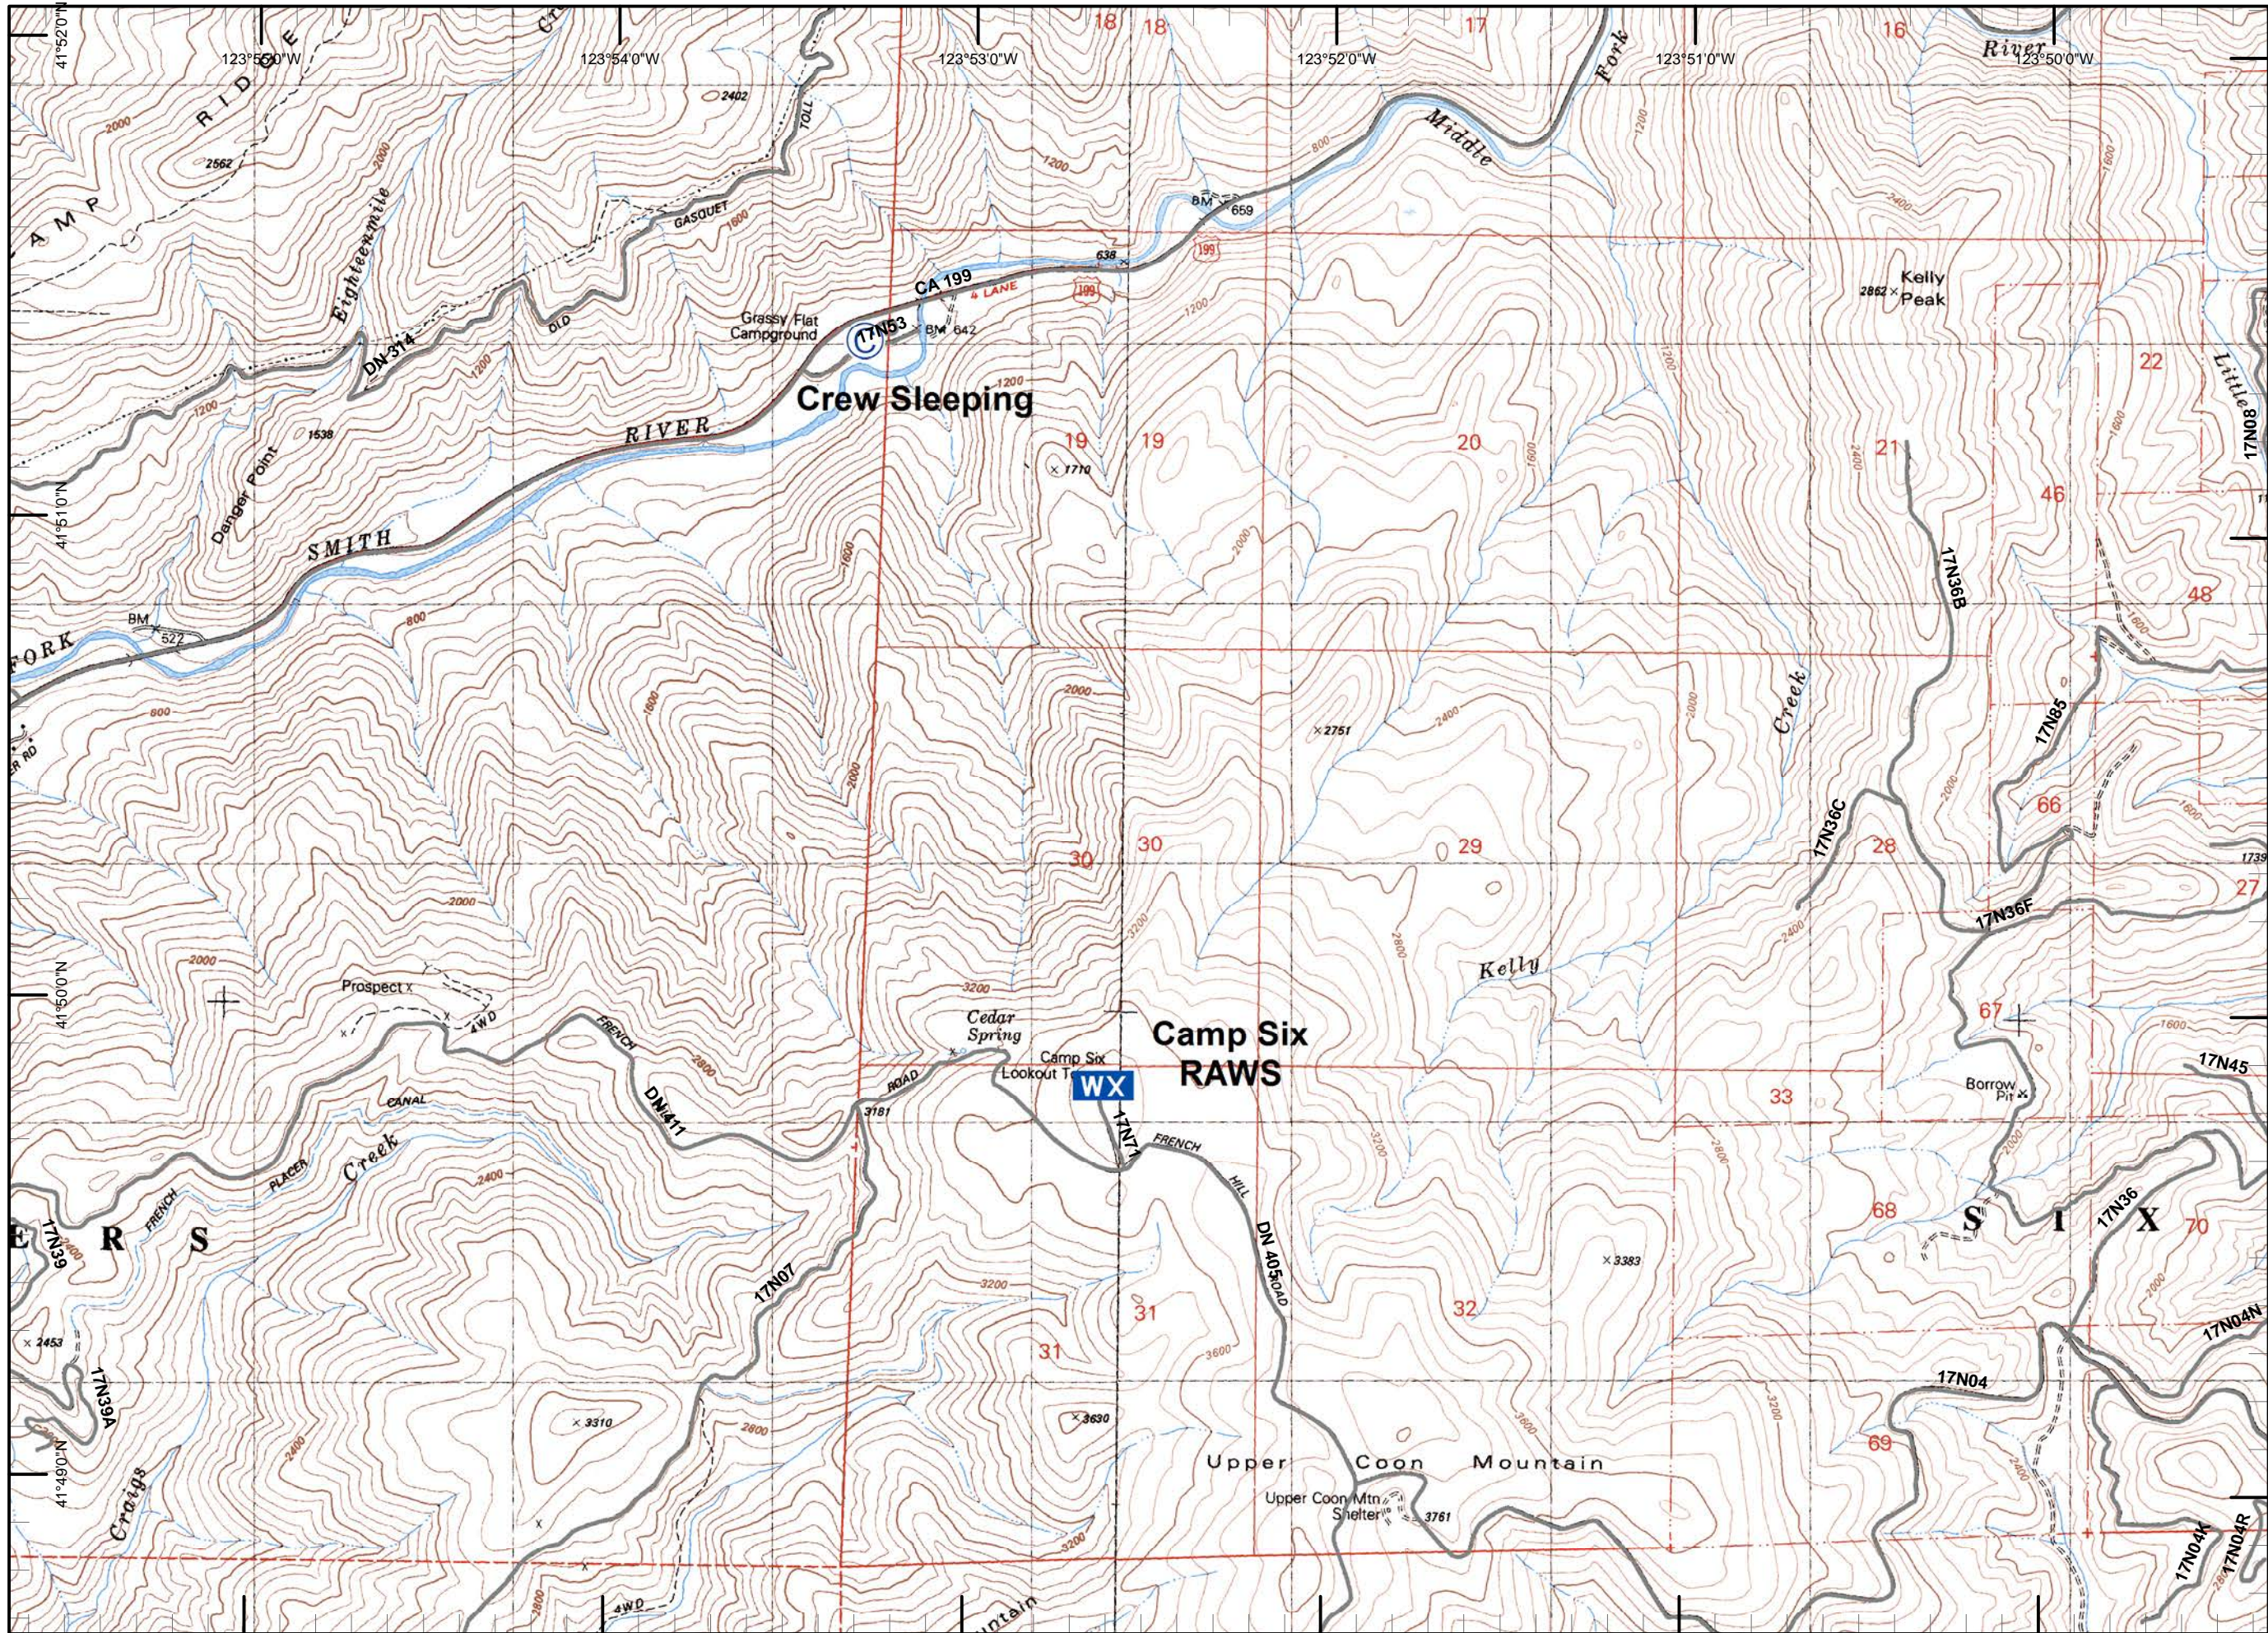

Legend

-) (Division
-] [Branch
- Drop Point
- ⊗ Fire Origin
- ♂ Spot Fire
- Helispot
- Ⓢ Staging Area
- Ⓦ Water Source
- Ⓦ Restricted Water Source
- Ⓦ RAWS
- Ⓟ Incident Base
- Ⓒ Camp
- ▣ Incident Command Post
- Ⓡ Repeater
- ▲ Safety Zone
- Ⓟ Helibase
- ⊗ ● Proposed Dozer Line
- Uncontrolled Fire Edge
- ⊗ Completed Dozer Line
- Completed Line
- H - H - Hand Line
- R - R - Road as Completed Line
- Siskiyou Wilderness
- ⋯ Forest Boundary
- ▨ Bear Basin Butte
- ▨ Botanical Area

Legend

- Division
- Branch
- Drop Point
- Fire Origin
- Spot Fire
- Helispot
- Staging Area
- Water Source
- Restricted Water Source
- RAWs
- Incident Base
- Camp
- Incident Command Post
- Repeater
- Safety Zone
- Helibase
- Proposed Dozer Line
- Uncontrolled Fire Edge
- Completed Dozer Line
- Completed Line
- Hand Line
- Road as Completed Line
- Siskiyou Wilderness
- Forest Boundary
- Bear Basin Butte Botanical Area