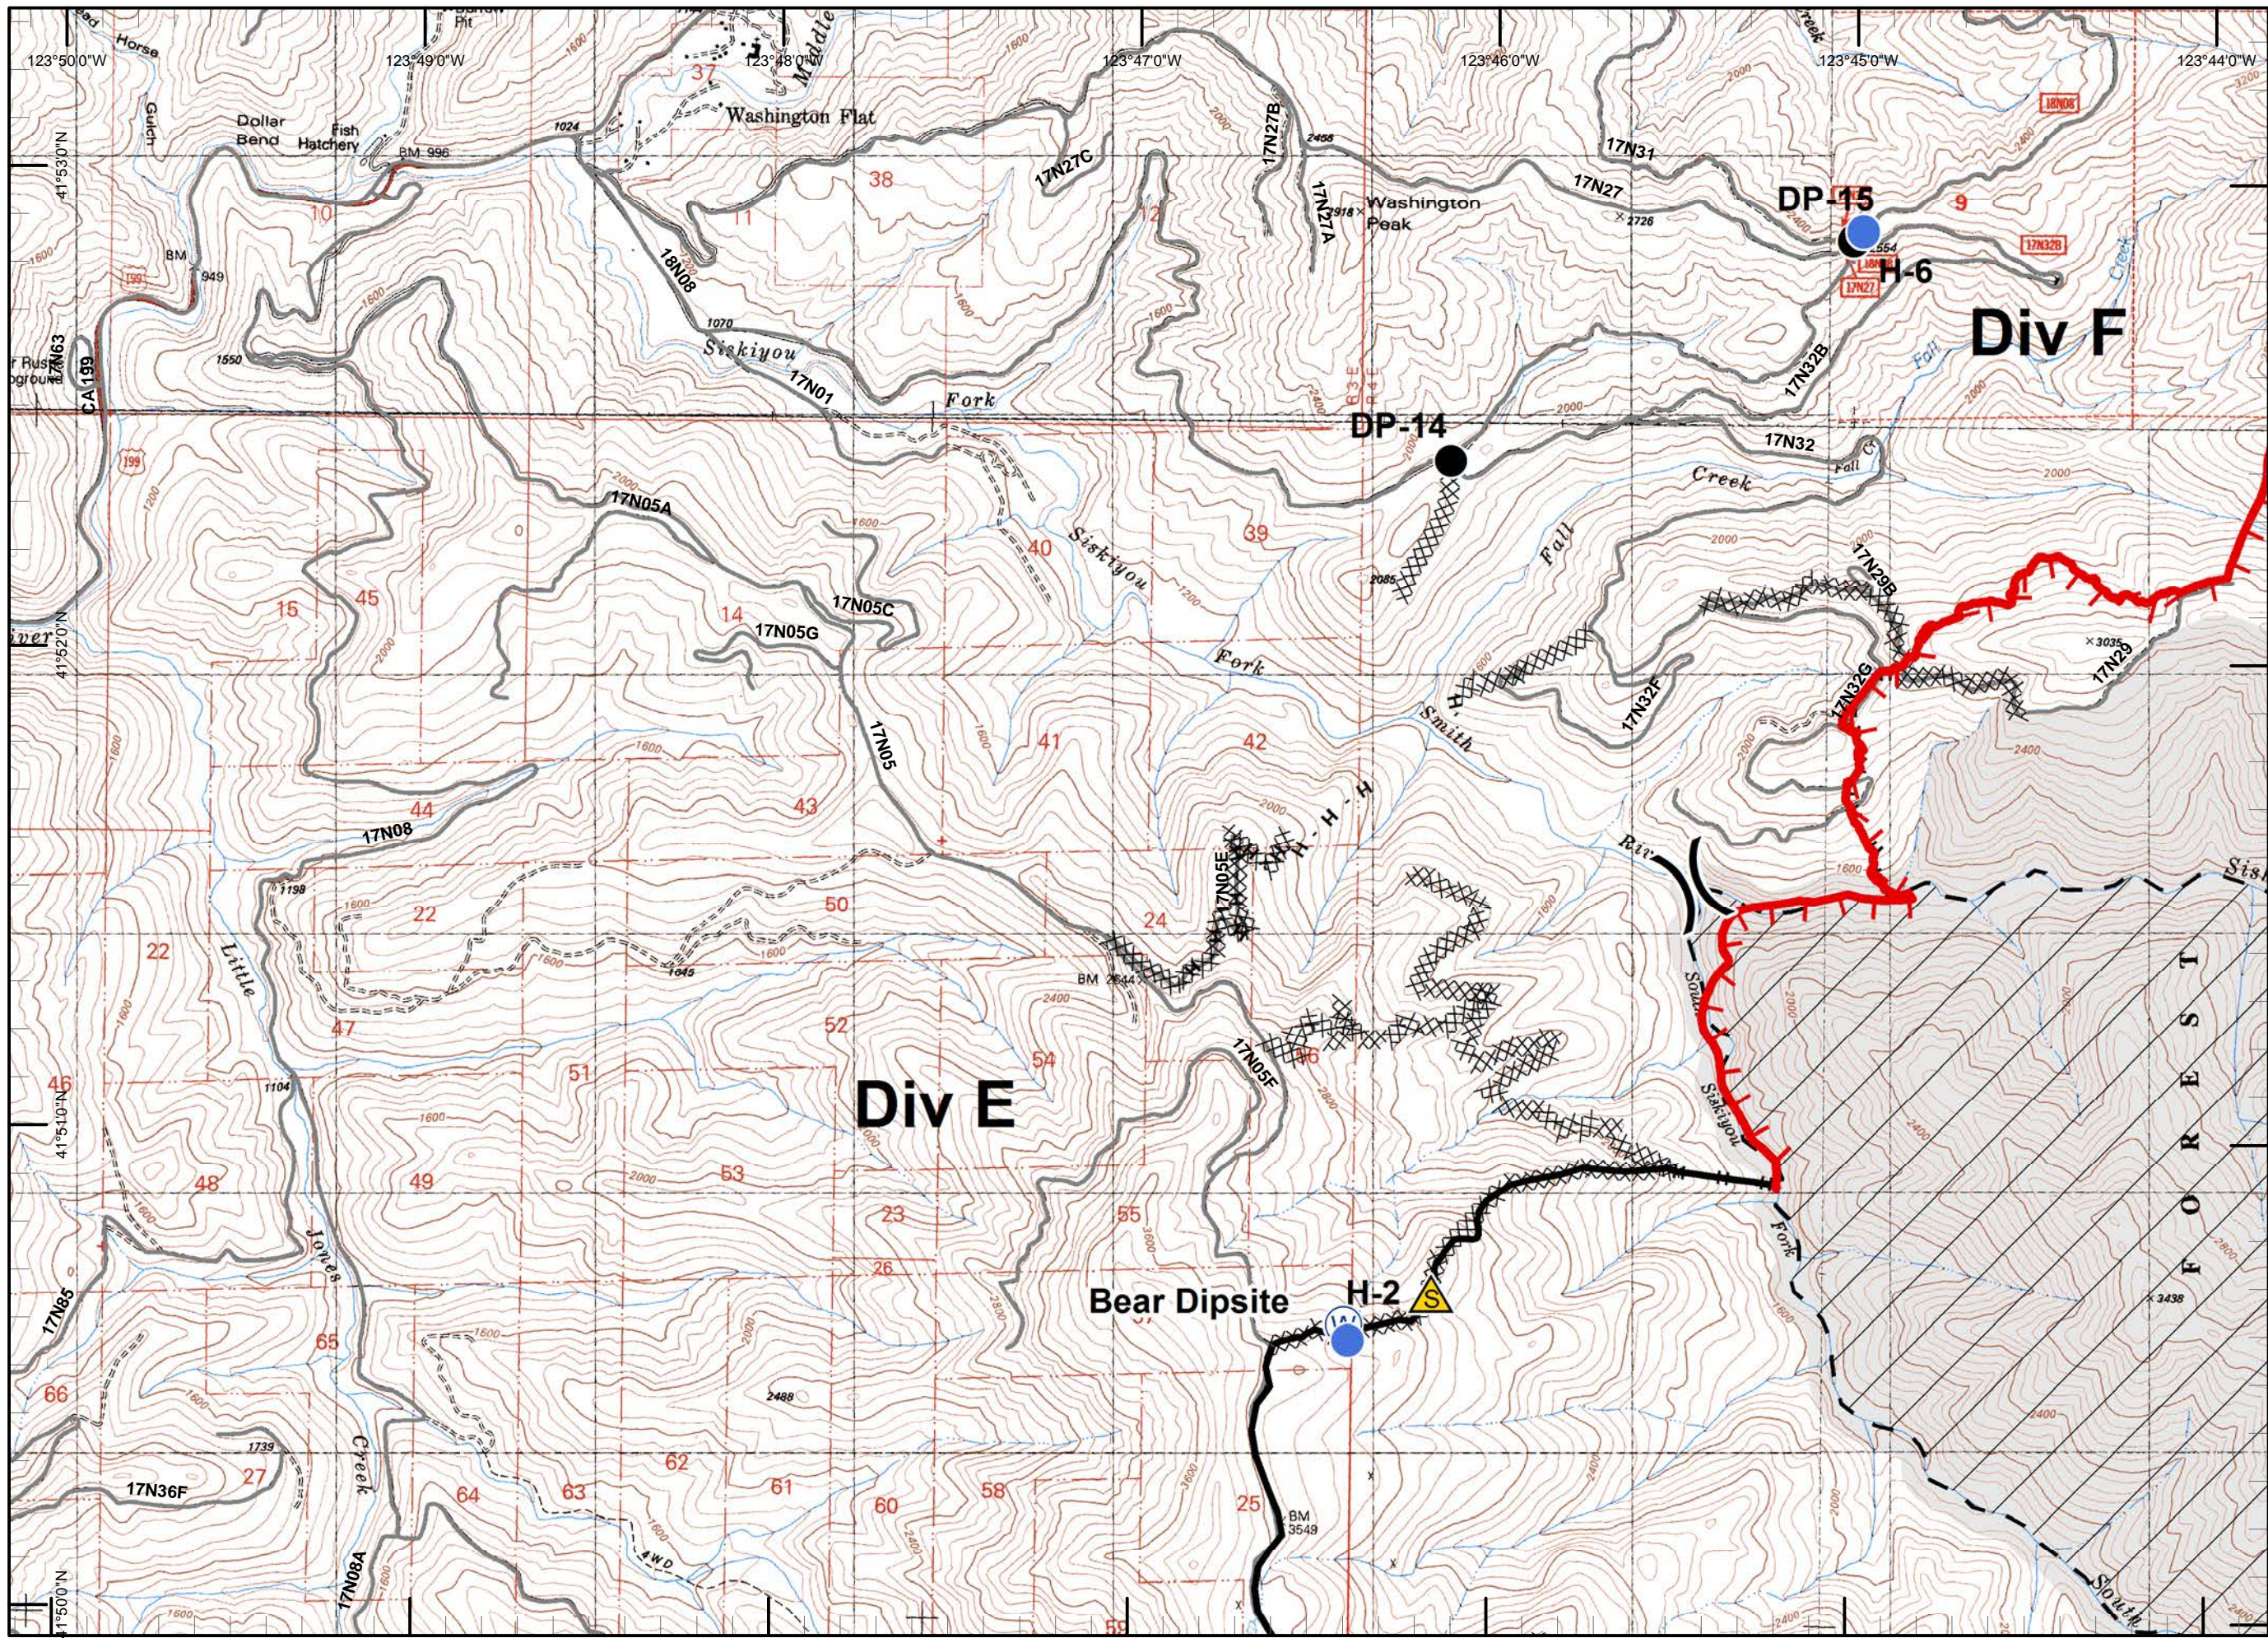

Legend

-) (Division
-] [Branch
- Drop Point
- ⊗ Fire Origin
- ♂ Spot Fire
- Helispot
- Ⓢ Staging Area
- Ⓦ Water Source
- Ⓦ Restricted Water Source
- Ⓦ RAWS
- Ⓟ Incident Base
- Ⓒ Camp
- ▣ Incident Command Post
- Ⓡ Repeater
- ▲ Safety Zone
- Ⓟ Helibase
- ⊗ ● Proposed Dozer Line
- Uncontrolled Fire Edge
- ⊗ Completed Dozer Line
- Completed Line
- H - H - Hand Line
- R - R - Road as Completed Line
- Siskiyou Wilderness
- ⋯ Forest Boundary
- ▨ Bear Basin Butte
- ▨ Botanical Area

Legend

- Division
- Branch
- Drop Point
- Fire Origin
- Spot Fire
- Helispot
- Staging Area
- Water Source
- Restricted Water Source
- RAWs
- Incident Base
- Camp
- Incident Command Post
- Repeater
- Safety Zone
- Helibase
- Proposed Dozer Line
- Uncontrolled Fire Edge
- Completed Dozer Line
- Completed Line
- Hand Line
- Road as Completed Line
- Siskiyou Wilderness
- Forest Boundary
- Bear Basin Butte Botanical Area