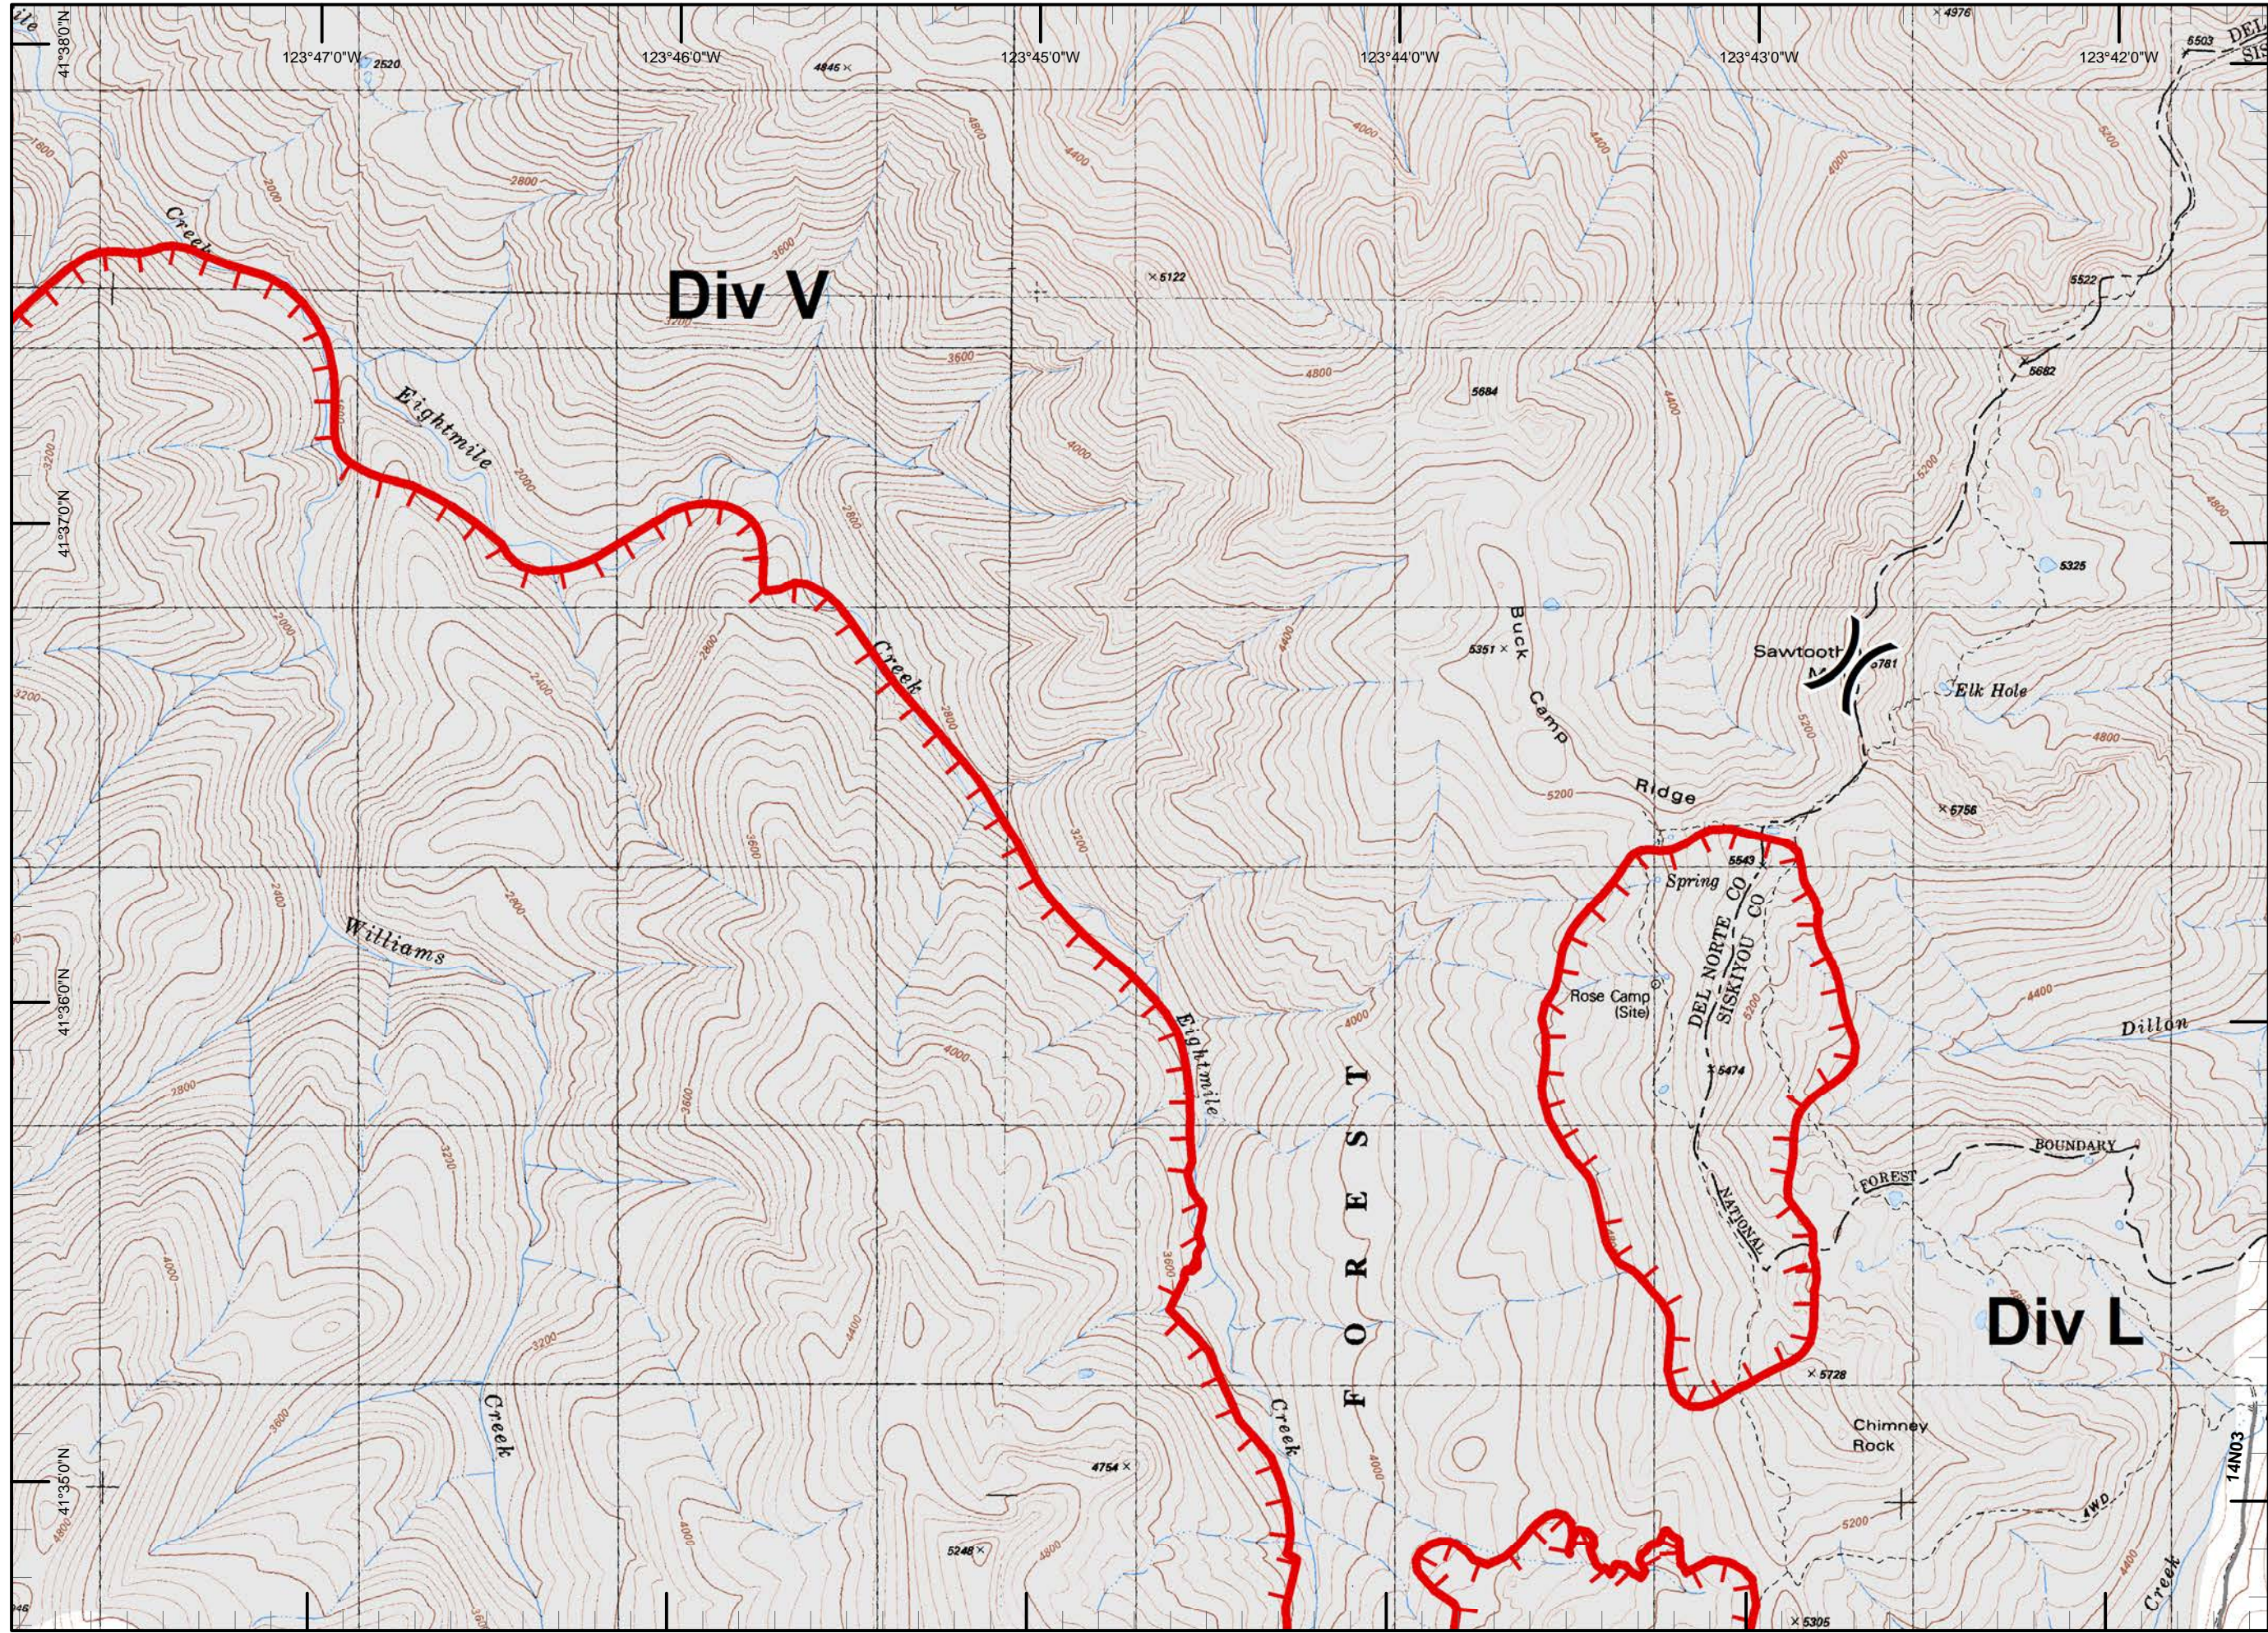

Legend

-)) Division
- [[Branch
- Drop Point
- ⊗ Fire Origin
- ♂ Spot Fire
- Helispot
- Ⓢ Staging Area
- Ⓜ Water Source
- Ⓜ Restricted Water Source
- WX RAWS
- Ⓟ Incident Base
- Ⓢ Camp
- ▣ Incident Command Post
- Ⓡ Repeater
- ⚠ Safety Zone
- Ⓜ Helibase
- ⊗ Proposed Dozer Line
- ┌┐ Uncontrolled Fire Edge
- XXXXX Completed Dozer Line
- Completed Line
- H - H - Hand Line
- R - R - Road as Completed Line
- ▨ Siskiyou Wilderness
- ▤ Forest Boundary
- ▨ Bear Basin Butte Botanical Area