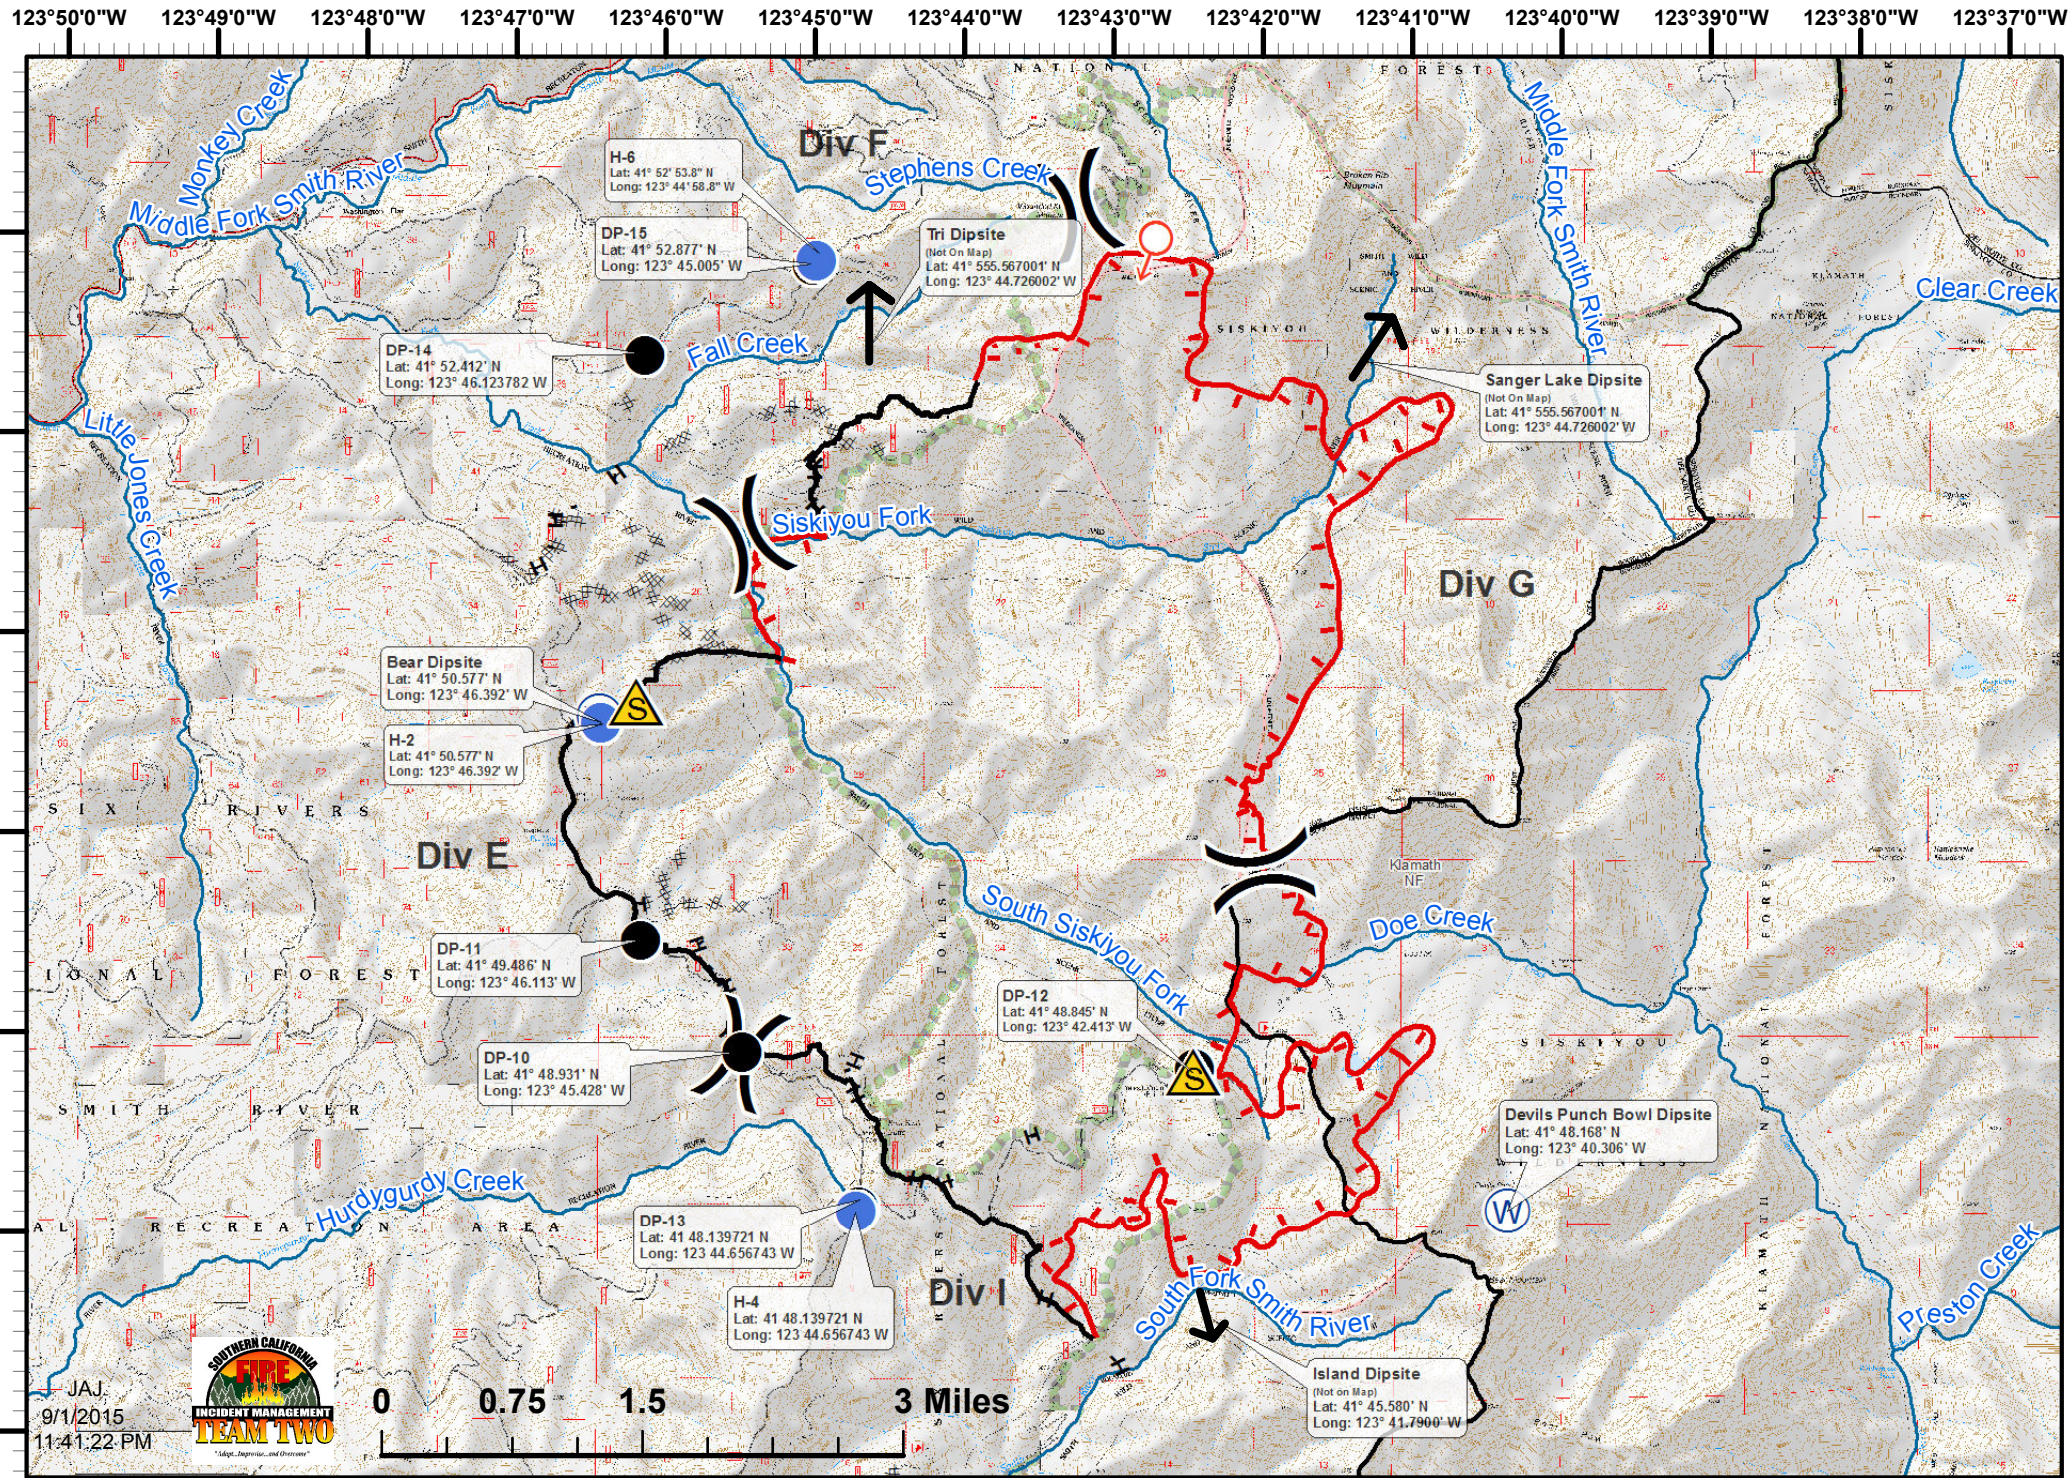

JAJ
9/1/2015
11:41:22 PM