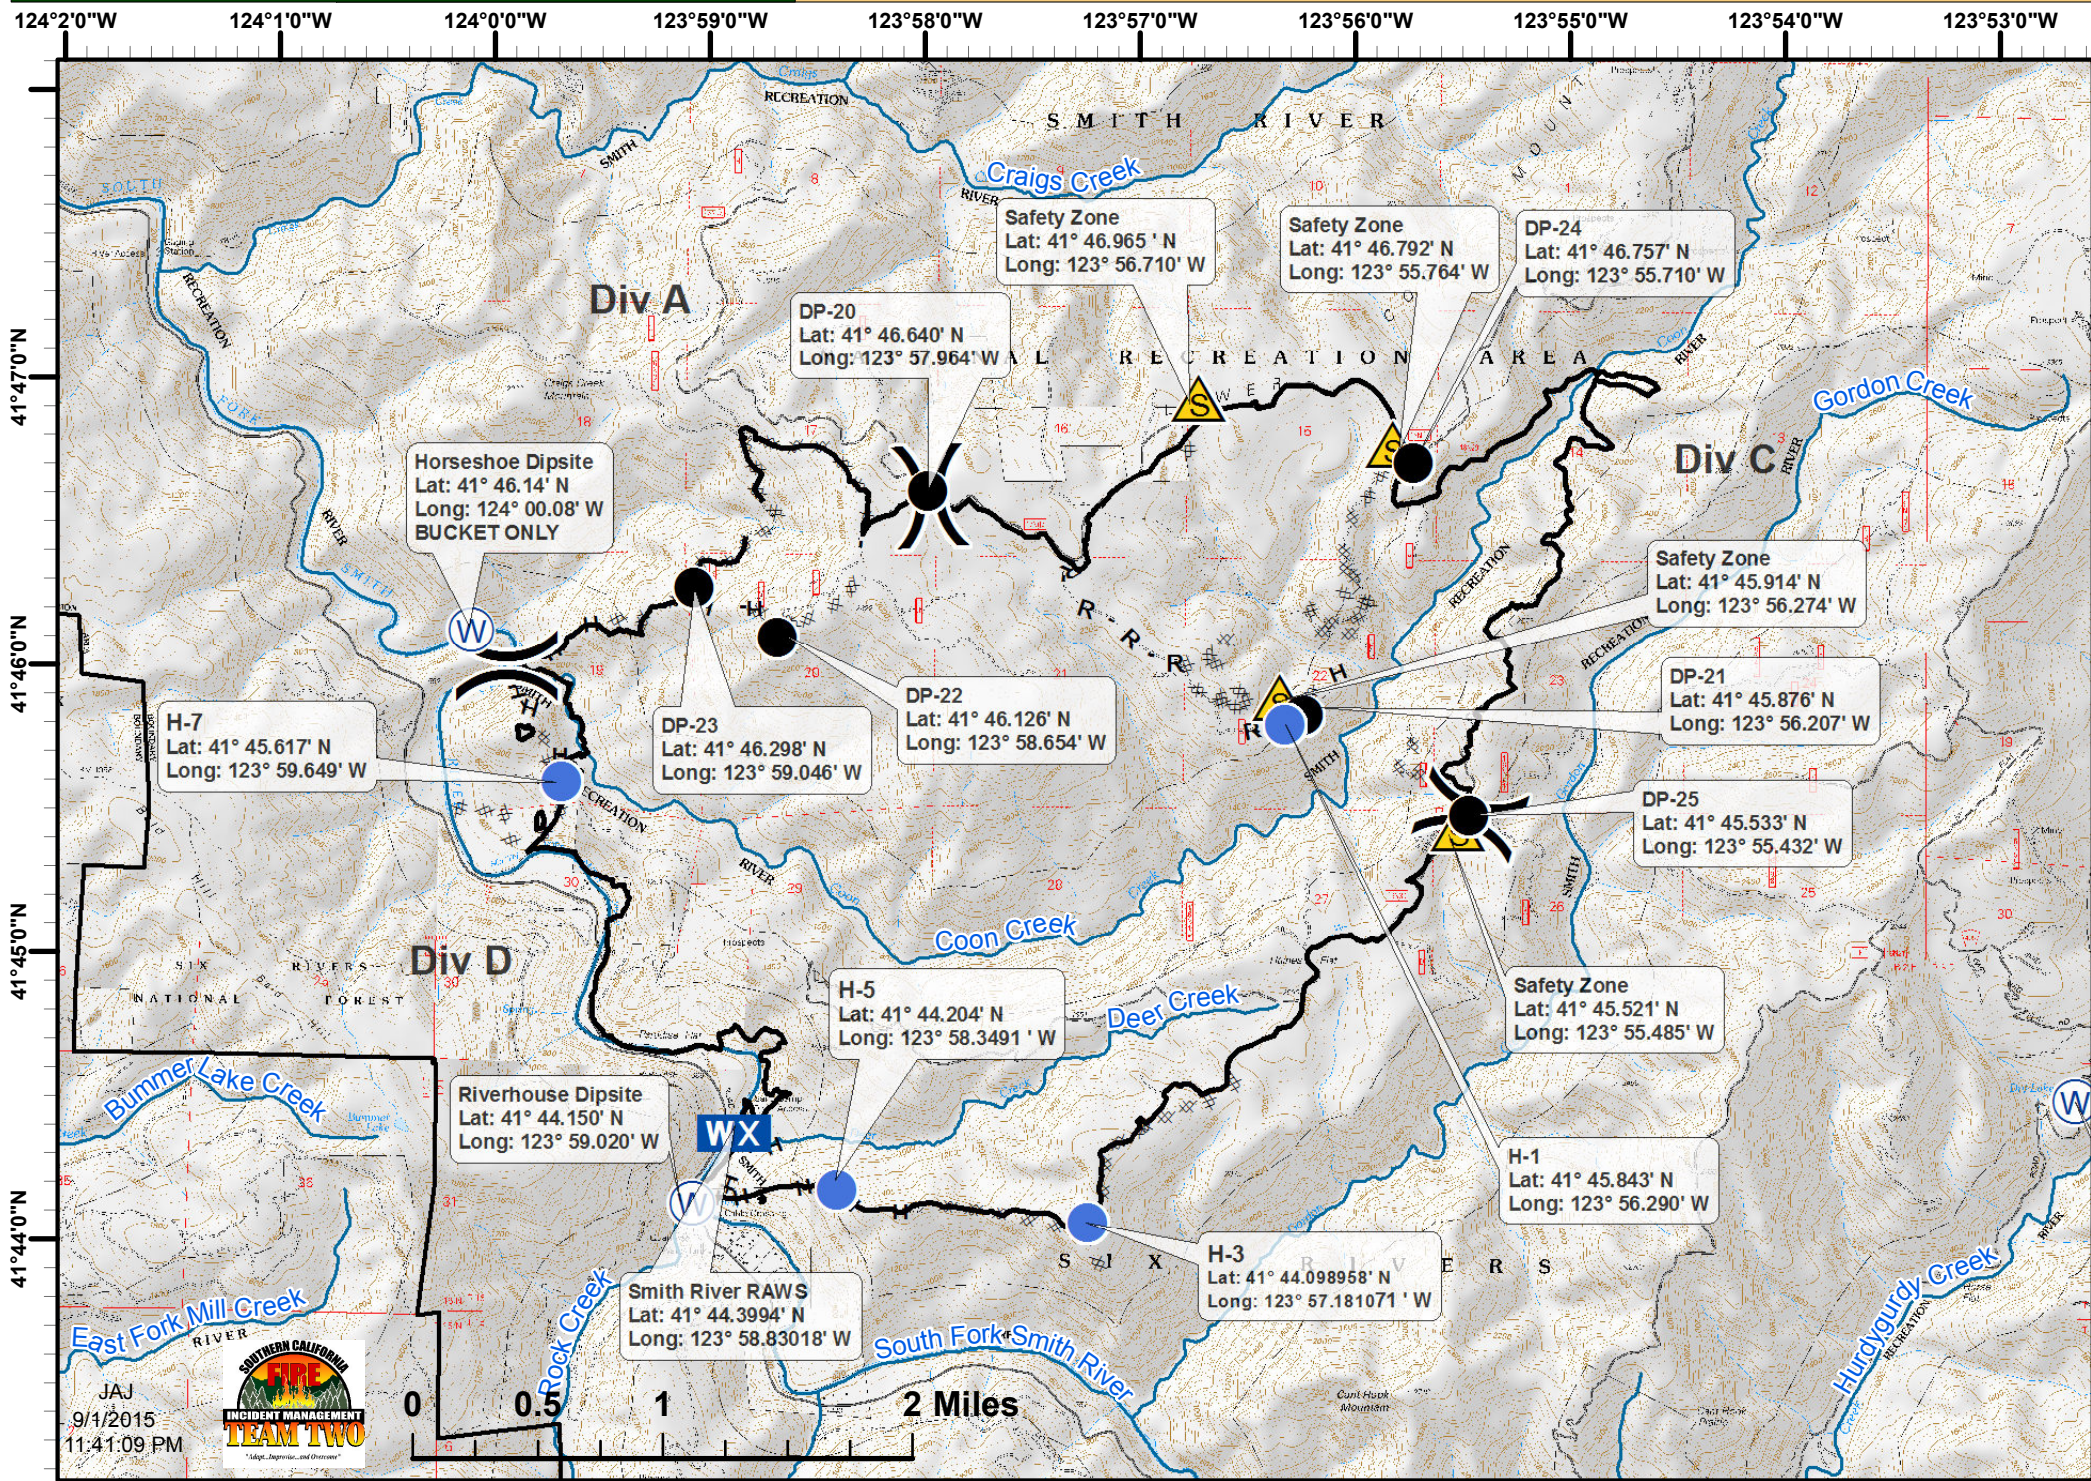

JAJ
9/1/2015
11:41:09 PM

0 0.5 1 2 Miles