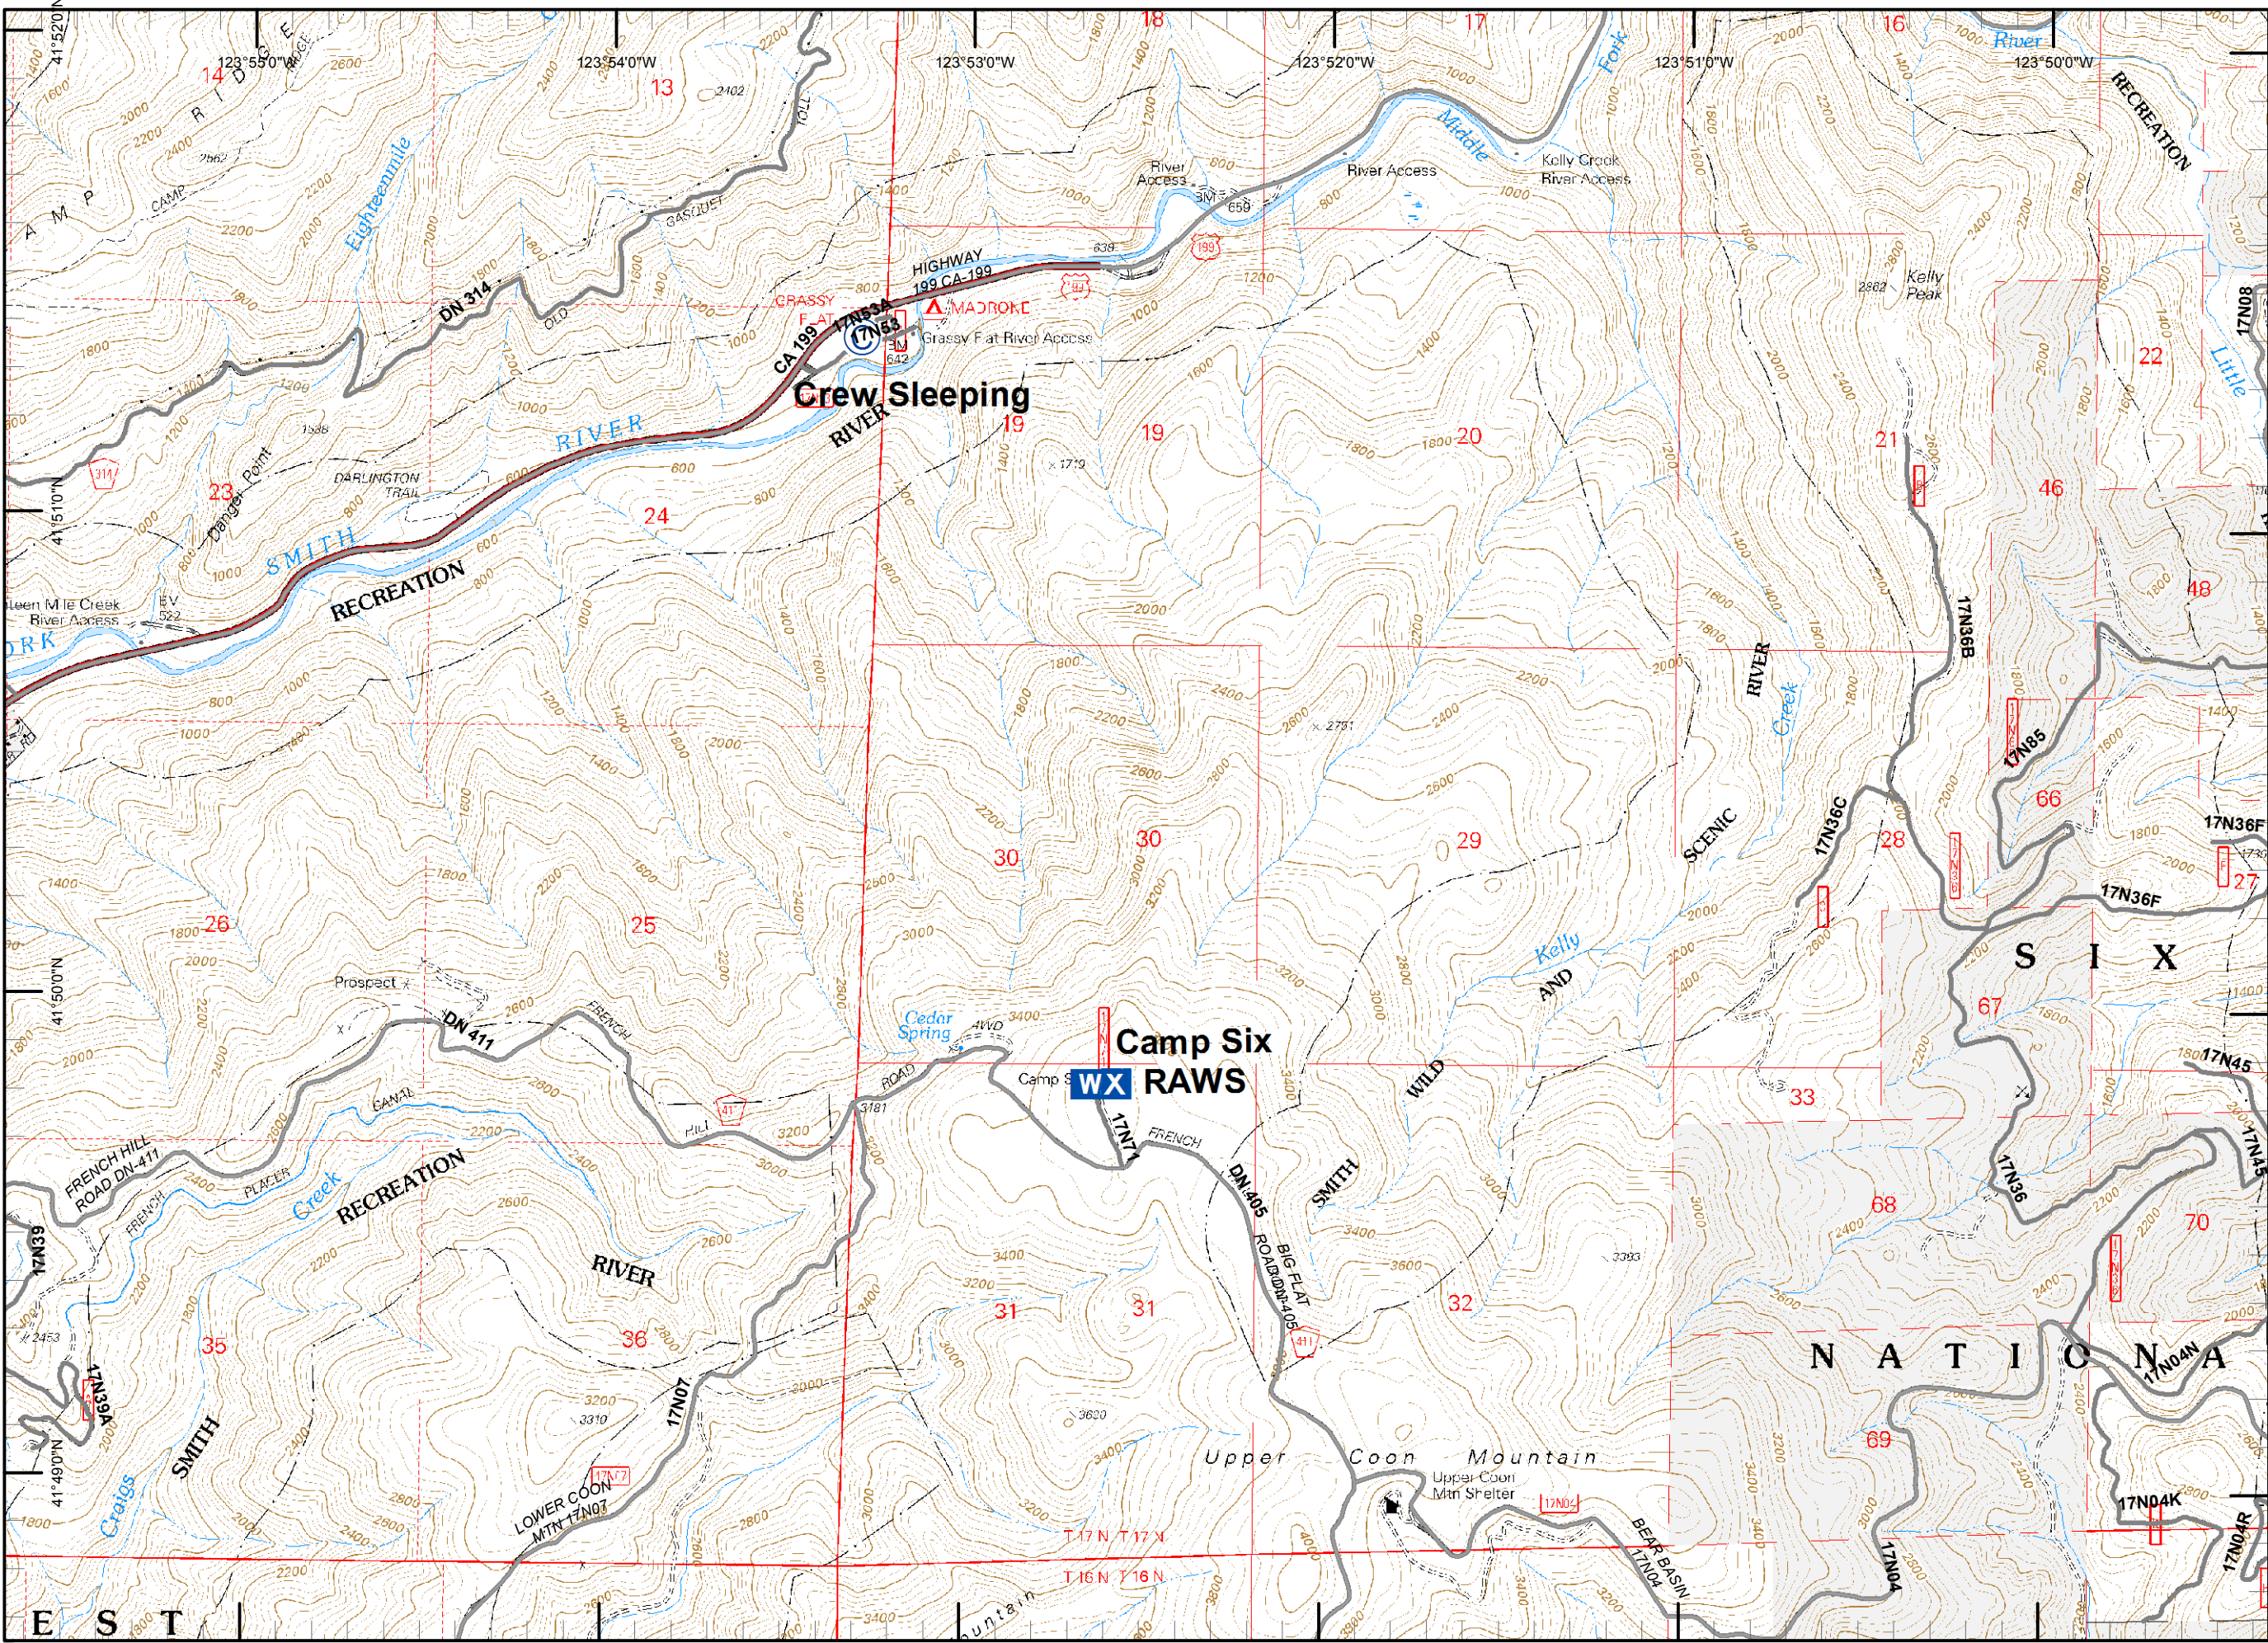

Legend

- () Division
- Drop Point
- ⊗ Fire Origin
- ♂ Spot Fire
- Helispot
- Ⓢ Staging Area
- Ⓜ Water Source
- Ⓜ Restricted Water Source
- WX RAWS
- Ⓟ Incident Base
- Ⓢ Camp
- Ⓜ Incident Command Post
- Ⓜ Repeater
- ⚠ Safety Zone
- Ⓜ Helibase
- ⊗ • • Proposed Dozer Line
- Uncontrolled Fire Edge
- XXXXX Completed Dozer Line
- Completed Line
- H - H - Hand Line
- R - R - Road as Completed Line
- M - M - Masticated
- G - G - Graded Road
- Siskiyou Wilderness
- Forest Boundary
- ▨ Bear Basin Butte Botanical Area

N
 RJM
 9/8/2015
 10:20:19 PM

Legend

- () Division
- Drop Point
- ⊗ Fire Origin
- ♂ Spot Fire
- Helispot
- Ⓢ Staging Area
- Ⓜ Water Source
- Ⓜ Restricted Water Source
- WX RAWS
- Ⓢ Incident Base
- Ⓢ Camp
- Ⓢ Incident Command Post
- Ⓢ Repeater
- ⚠ Safety Zone
- Ⓢ Helibase
- Ⓢ ● Proposed Dozer Line
- Ⓢ Uncontrolled Fire Edge
- Ⓢ Completed Dozer Line
- Completed Line
- H - H - Hand Line
- R - R - Road as Completed Line
- M - M - Masticated
- G - G - Graded Road
- Siskiyou Wilderness
- ▬ Forest Boundary
- ▬ Bear Basin Butte Botanical Area

Legend

- Division
- Drop Point
- Fire Origin
- Spot Fire
- Helispot
- Staging Area
- Water Source
- Restricted Water Source
- RAWS
- Incident Base
- Camp
- Incident Command Post
- Repeater
- Safety Zone
- Helibase
- Proposed Dozer Line
- Uncontrolled Fire Edge
- Completed Dozer Line
- Completed Line
- H - H - Hand Line
- R - R - Road as Completed Line
- M - M - Masticated
- G - G - Graded Road
- Siskiyou Wilderness
- Forest Boundary
- Bear Basin Butte Botanical Area