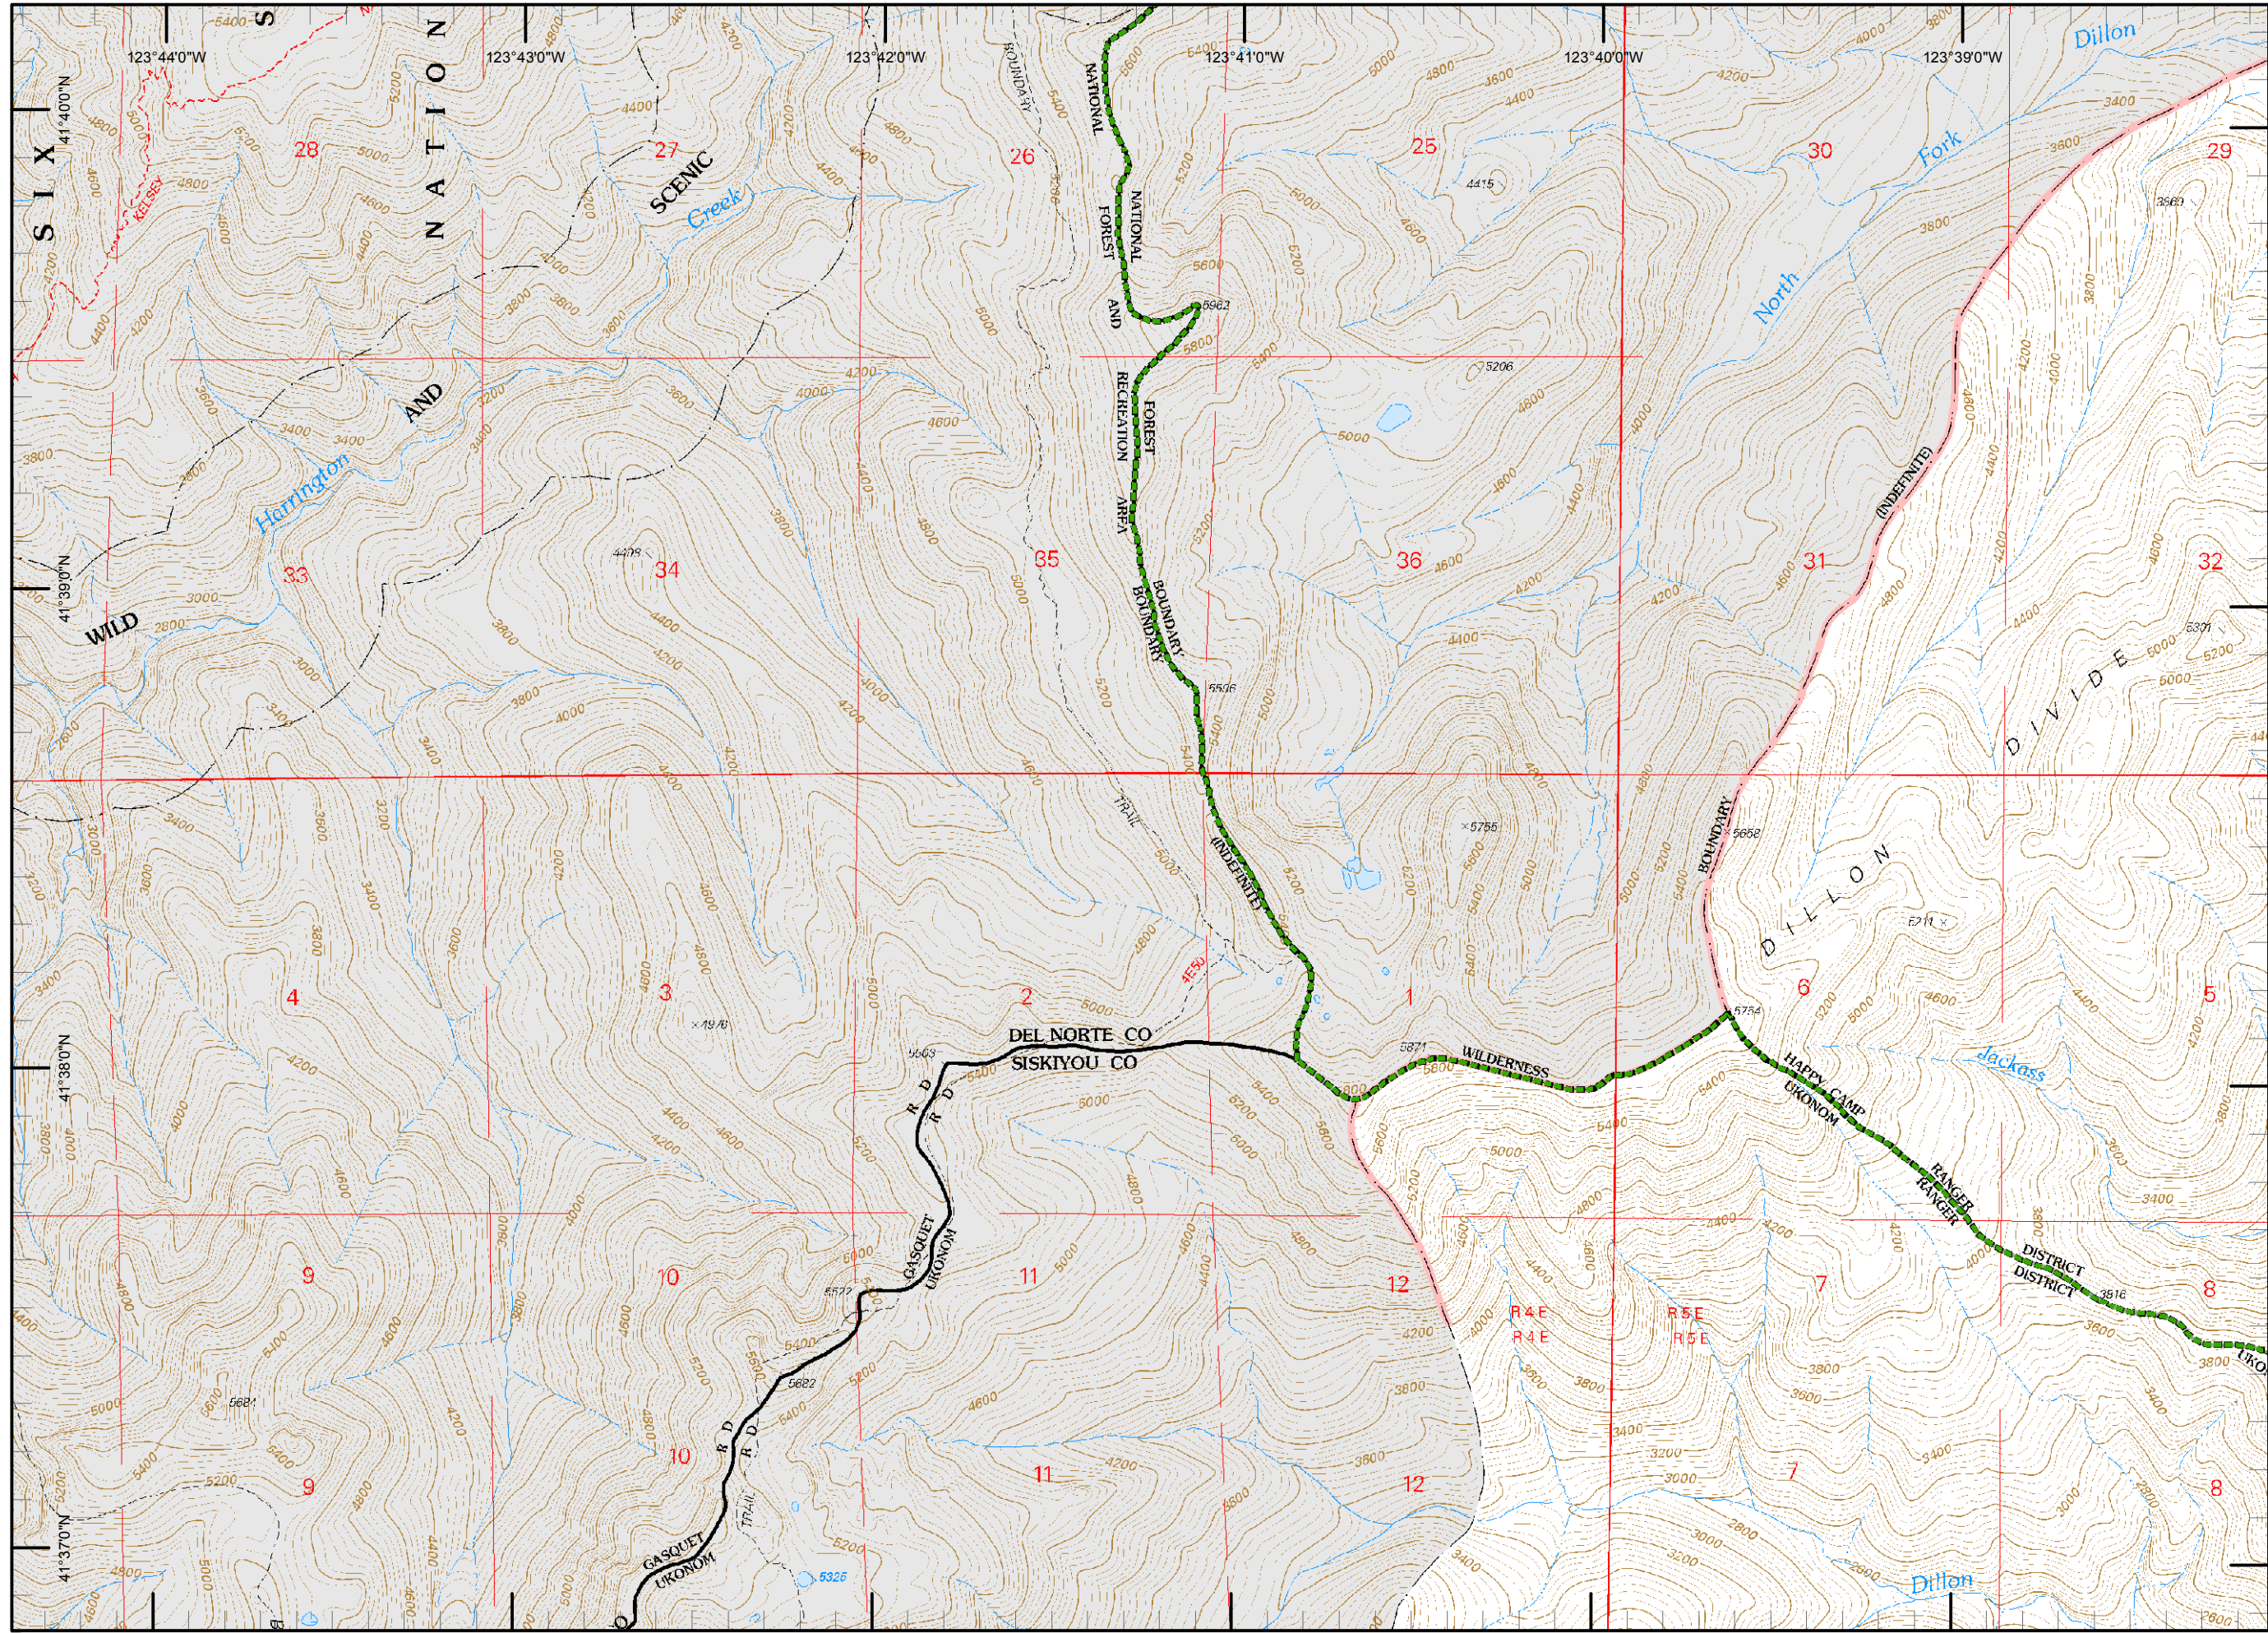

Legend

- ( ) Division
- Drop Point
- ⊗ Fire Origin
- ♂ Spot Fire
- Helispot
- Ⓢ Staging Area
- Ⓜ Water Source
- Ⓜ Restricted Water Source
- WX RAWS
- Ⓟ Incident Base
- Ⓢ Camp
- Ⓜ Incident Command Post
- Ⓜ Repeater
- ⚠ Safety Zone
- Ⓜ Helibase
- ⊗ ● Proposed Dozer Line
- Ⓜ Uncontrolled Fire Edge
- Ⓜ Completed Dozer Line
- Completed Line
- H - H - Hand Line
- R - R - Road as Completed Line
- M - M - Masticated
- G - G - Graded Road
- Siskiyou Wilderness
- Ⓜ Forest Boundary
- Ⓜ Bear Basin Butte Botanical Area

RJM
9/8/2015
10:21:29 PM