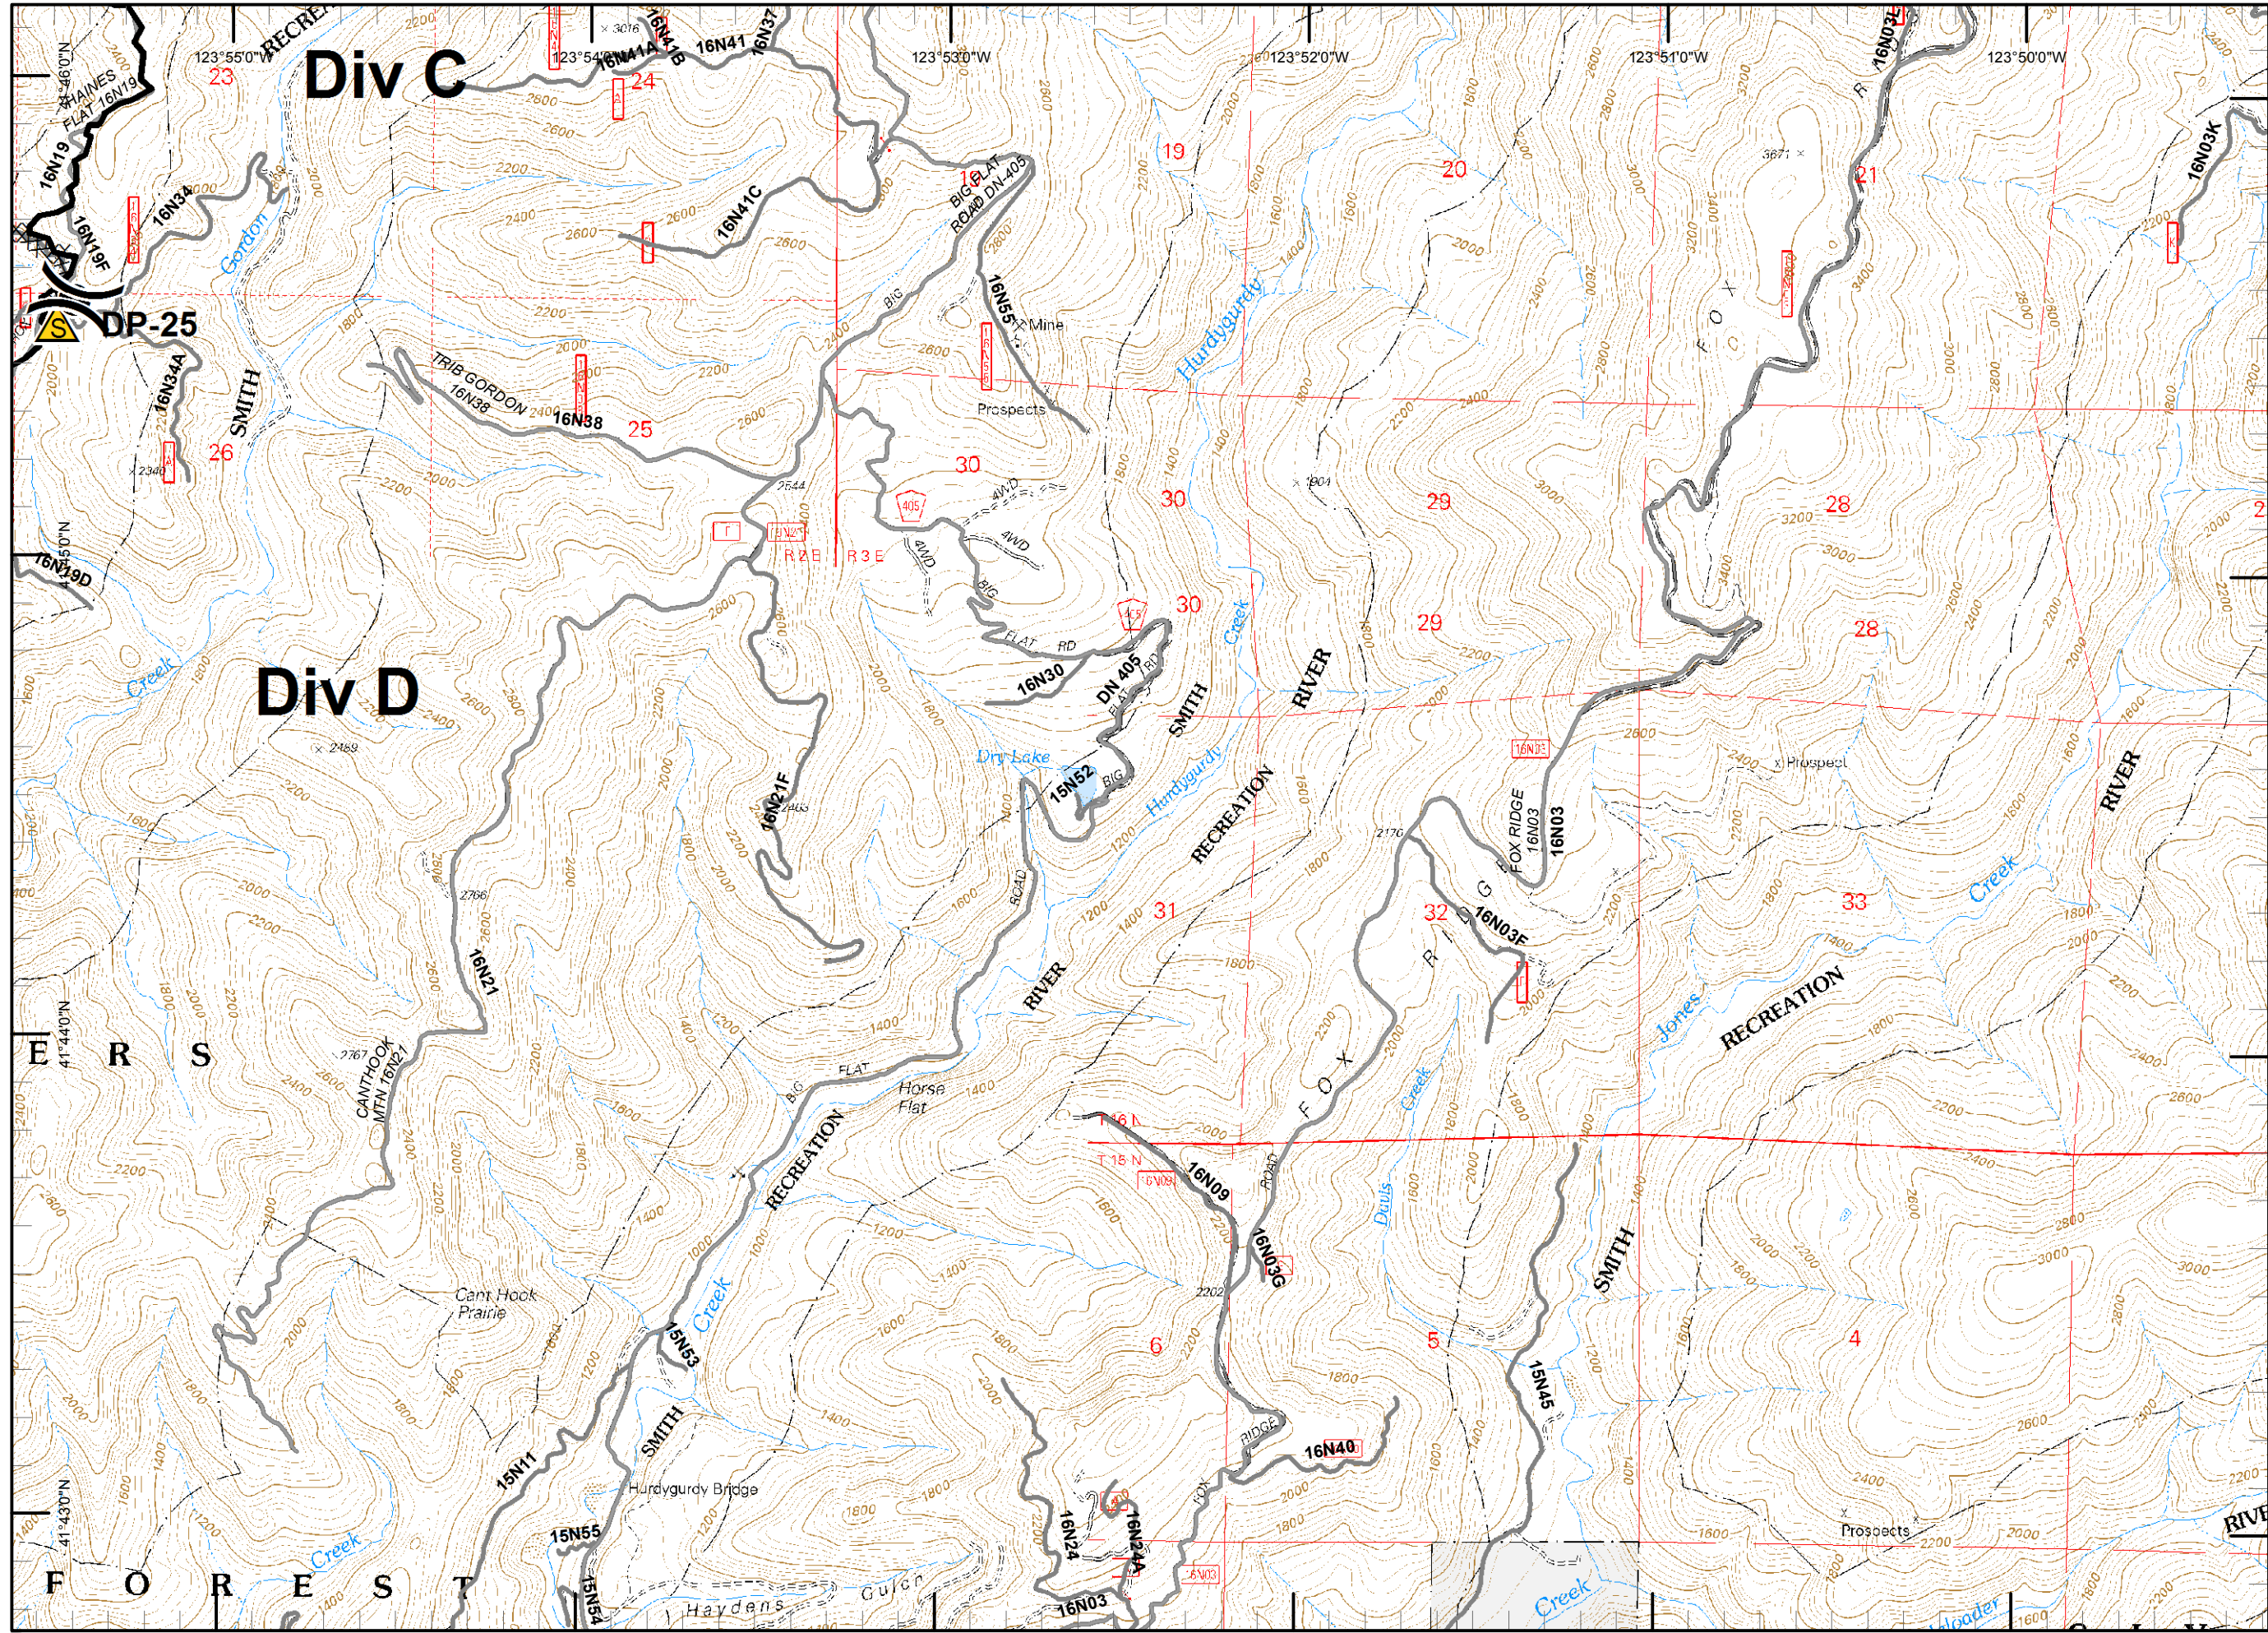

1. **Legend**
2. ( ) Division
   - Drop Point
   - ⊗ Fire Origin
   - ♂ Spot Fire
   - Helispot
   - Ⓢ Staging Area
   - Ⓜ Water Source
   - Ⓜ Restricted Water Source
   - WX RAWS
   - Ⓟ Incident Base
   - Ⓢ Camp
   - Ⓜ Incident Command Post
   - Ⓜ Repeater
   - ⚠ Safety Zone
   - Ⓜ Helibase
   - ⊗ • Proposed Dozer Line
   - Ⓜ Uncontrolled Fire Edge
   - Ⓜ Completed Dozer Line
   - Completed Line
   - H - H - Hand Line
   - R - R - Road as Completed Line
   - M - M - Masticated
   - G - G - Graded Road
   - Siskiyou Wilderness
   - ▬ Forest Boundary
   - ▬ Bear Basin Butte Botanical Area