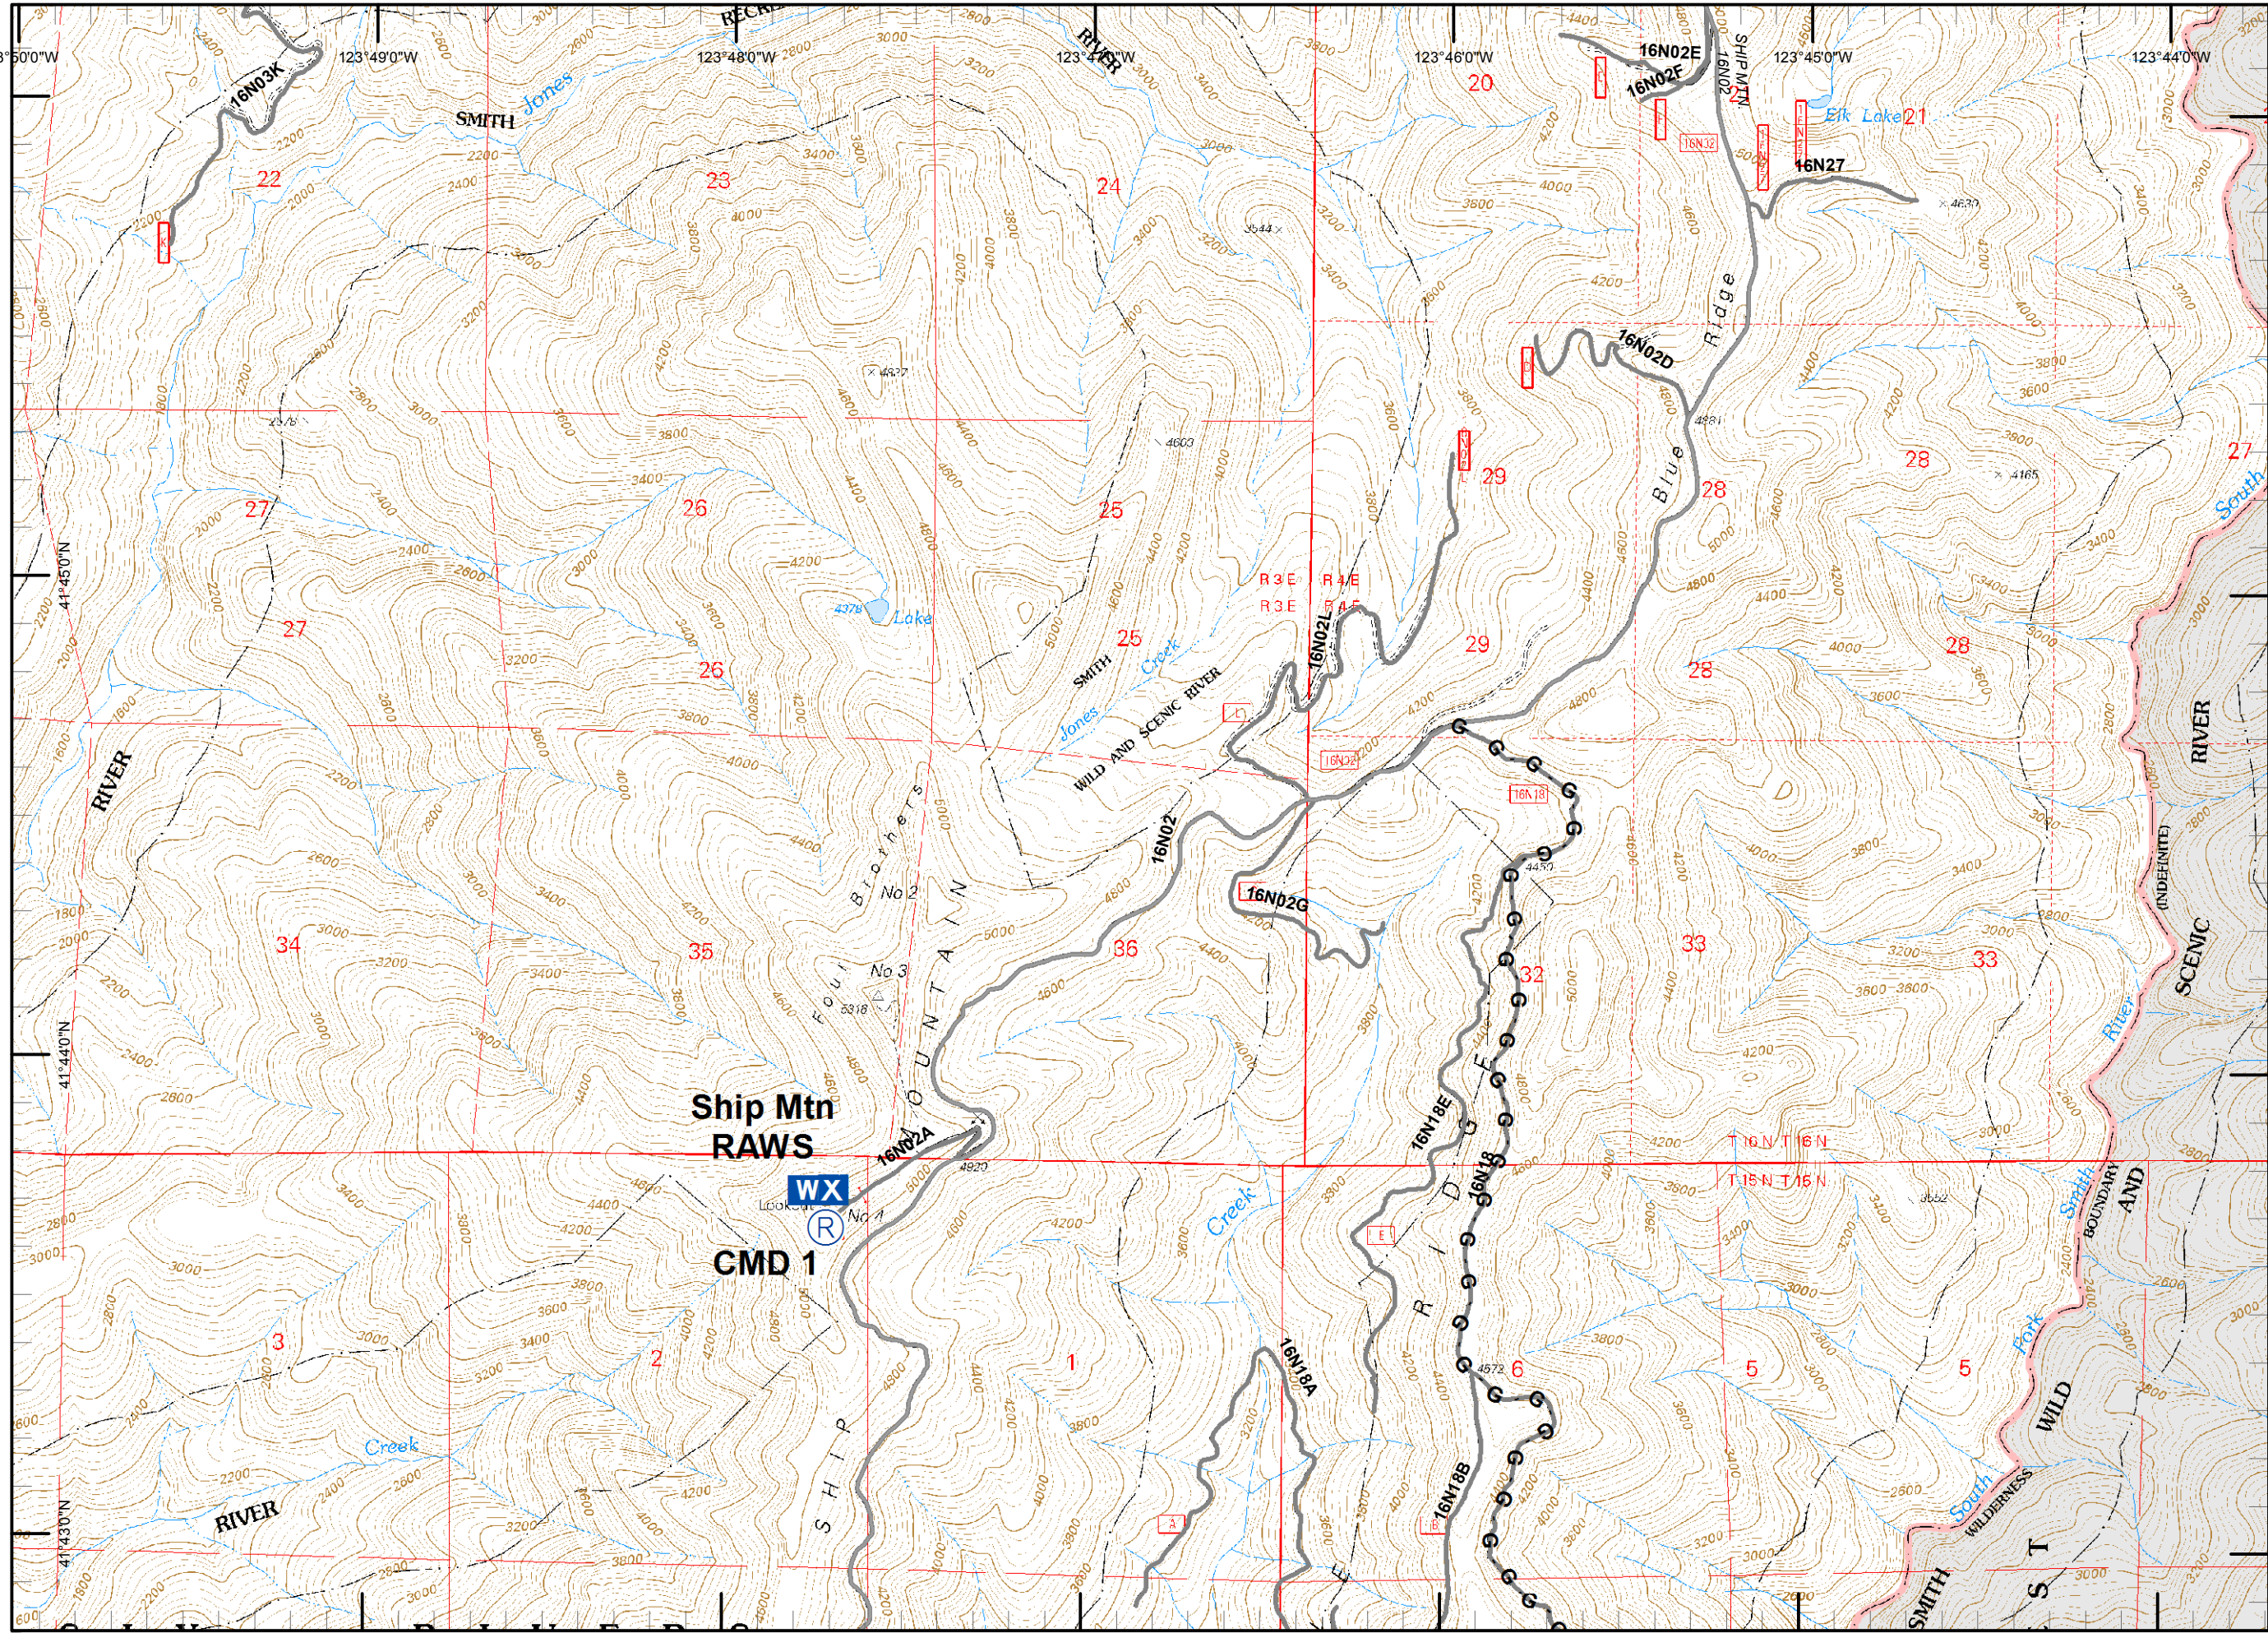

N
RJM
9/8/2015
10:20:59 PM