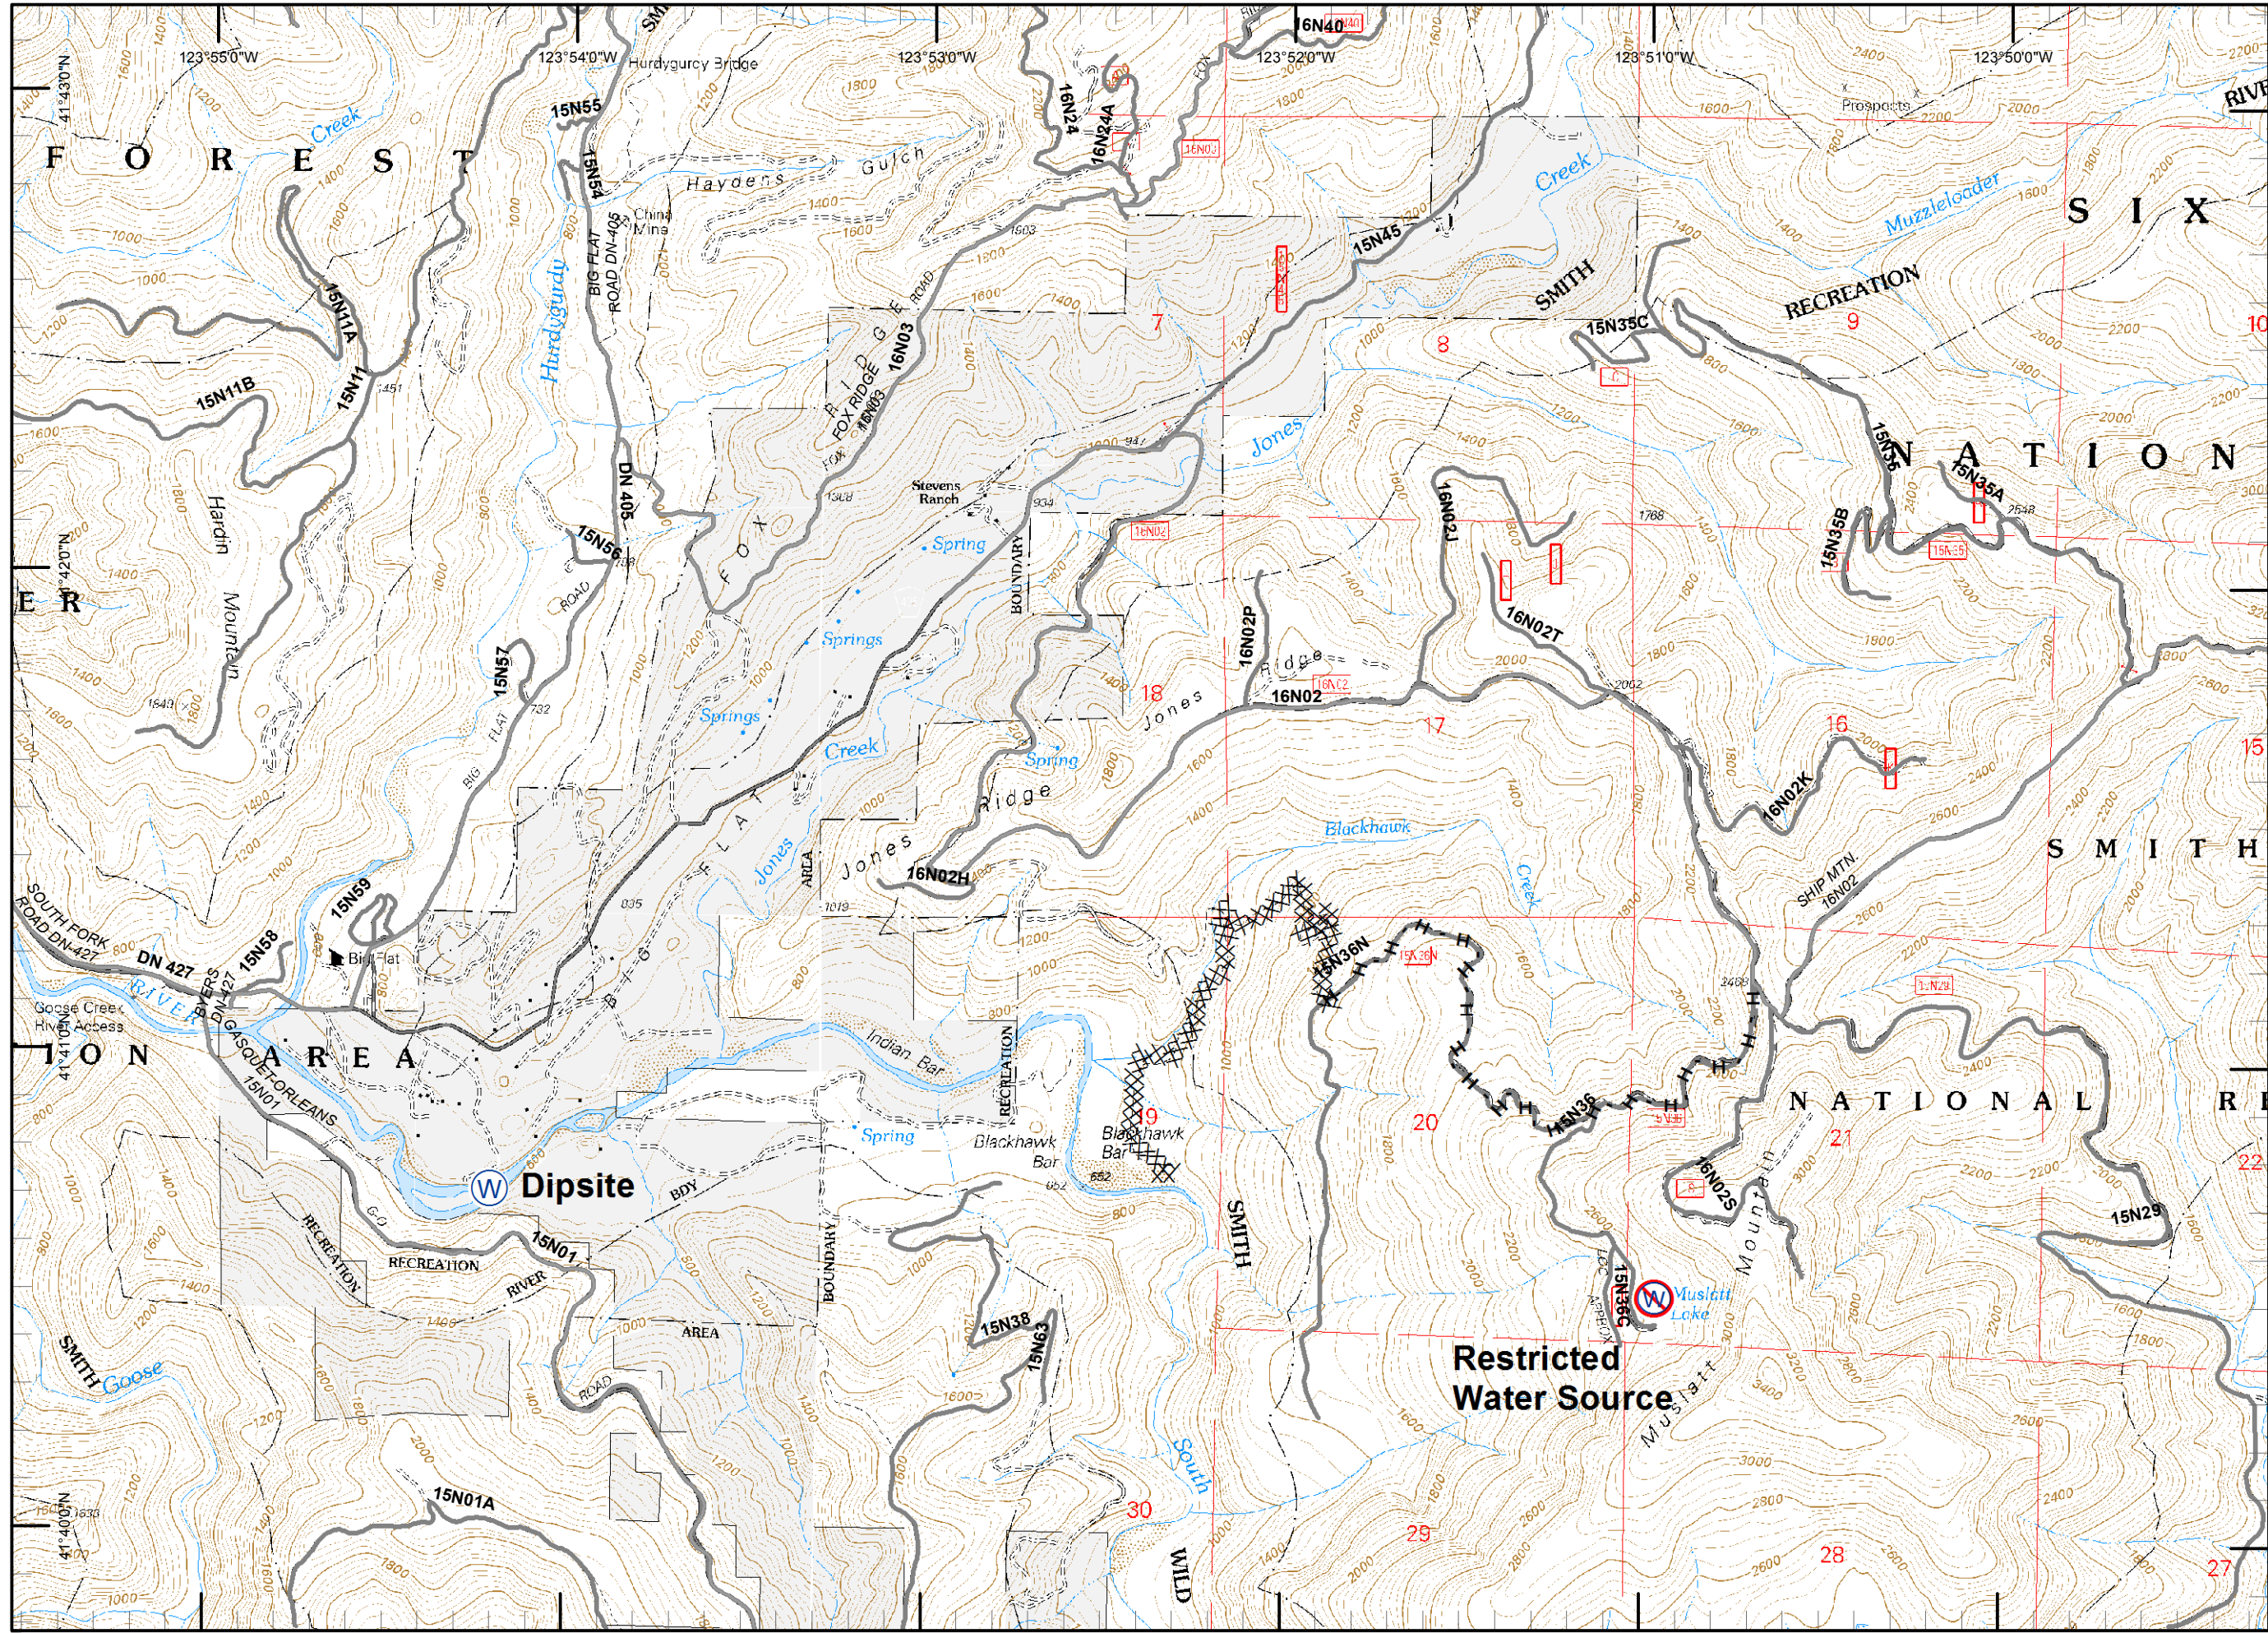

N
RJM
9/8/2015
10:21:10 PM