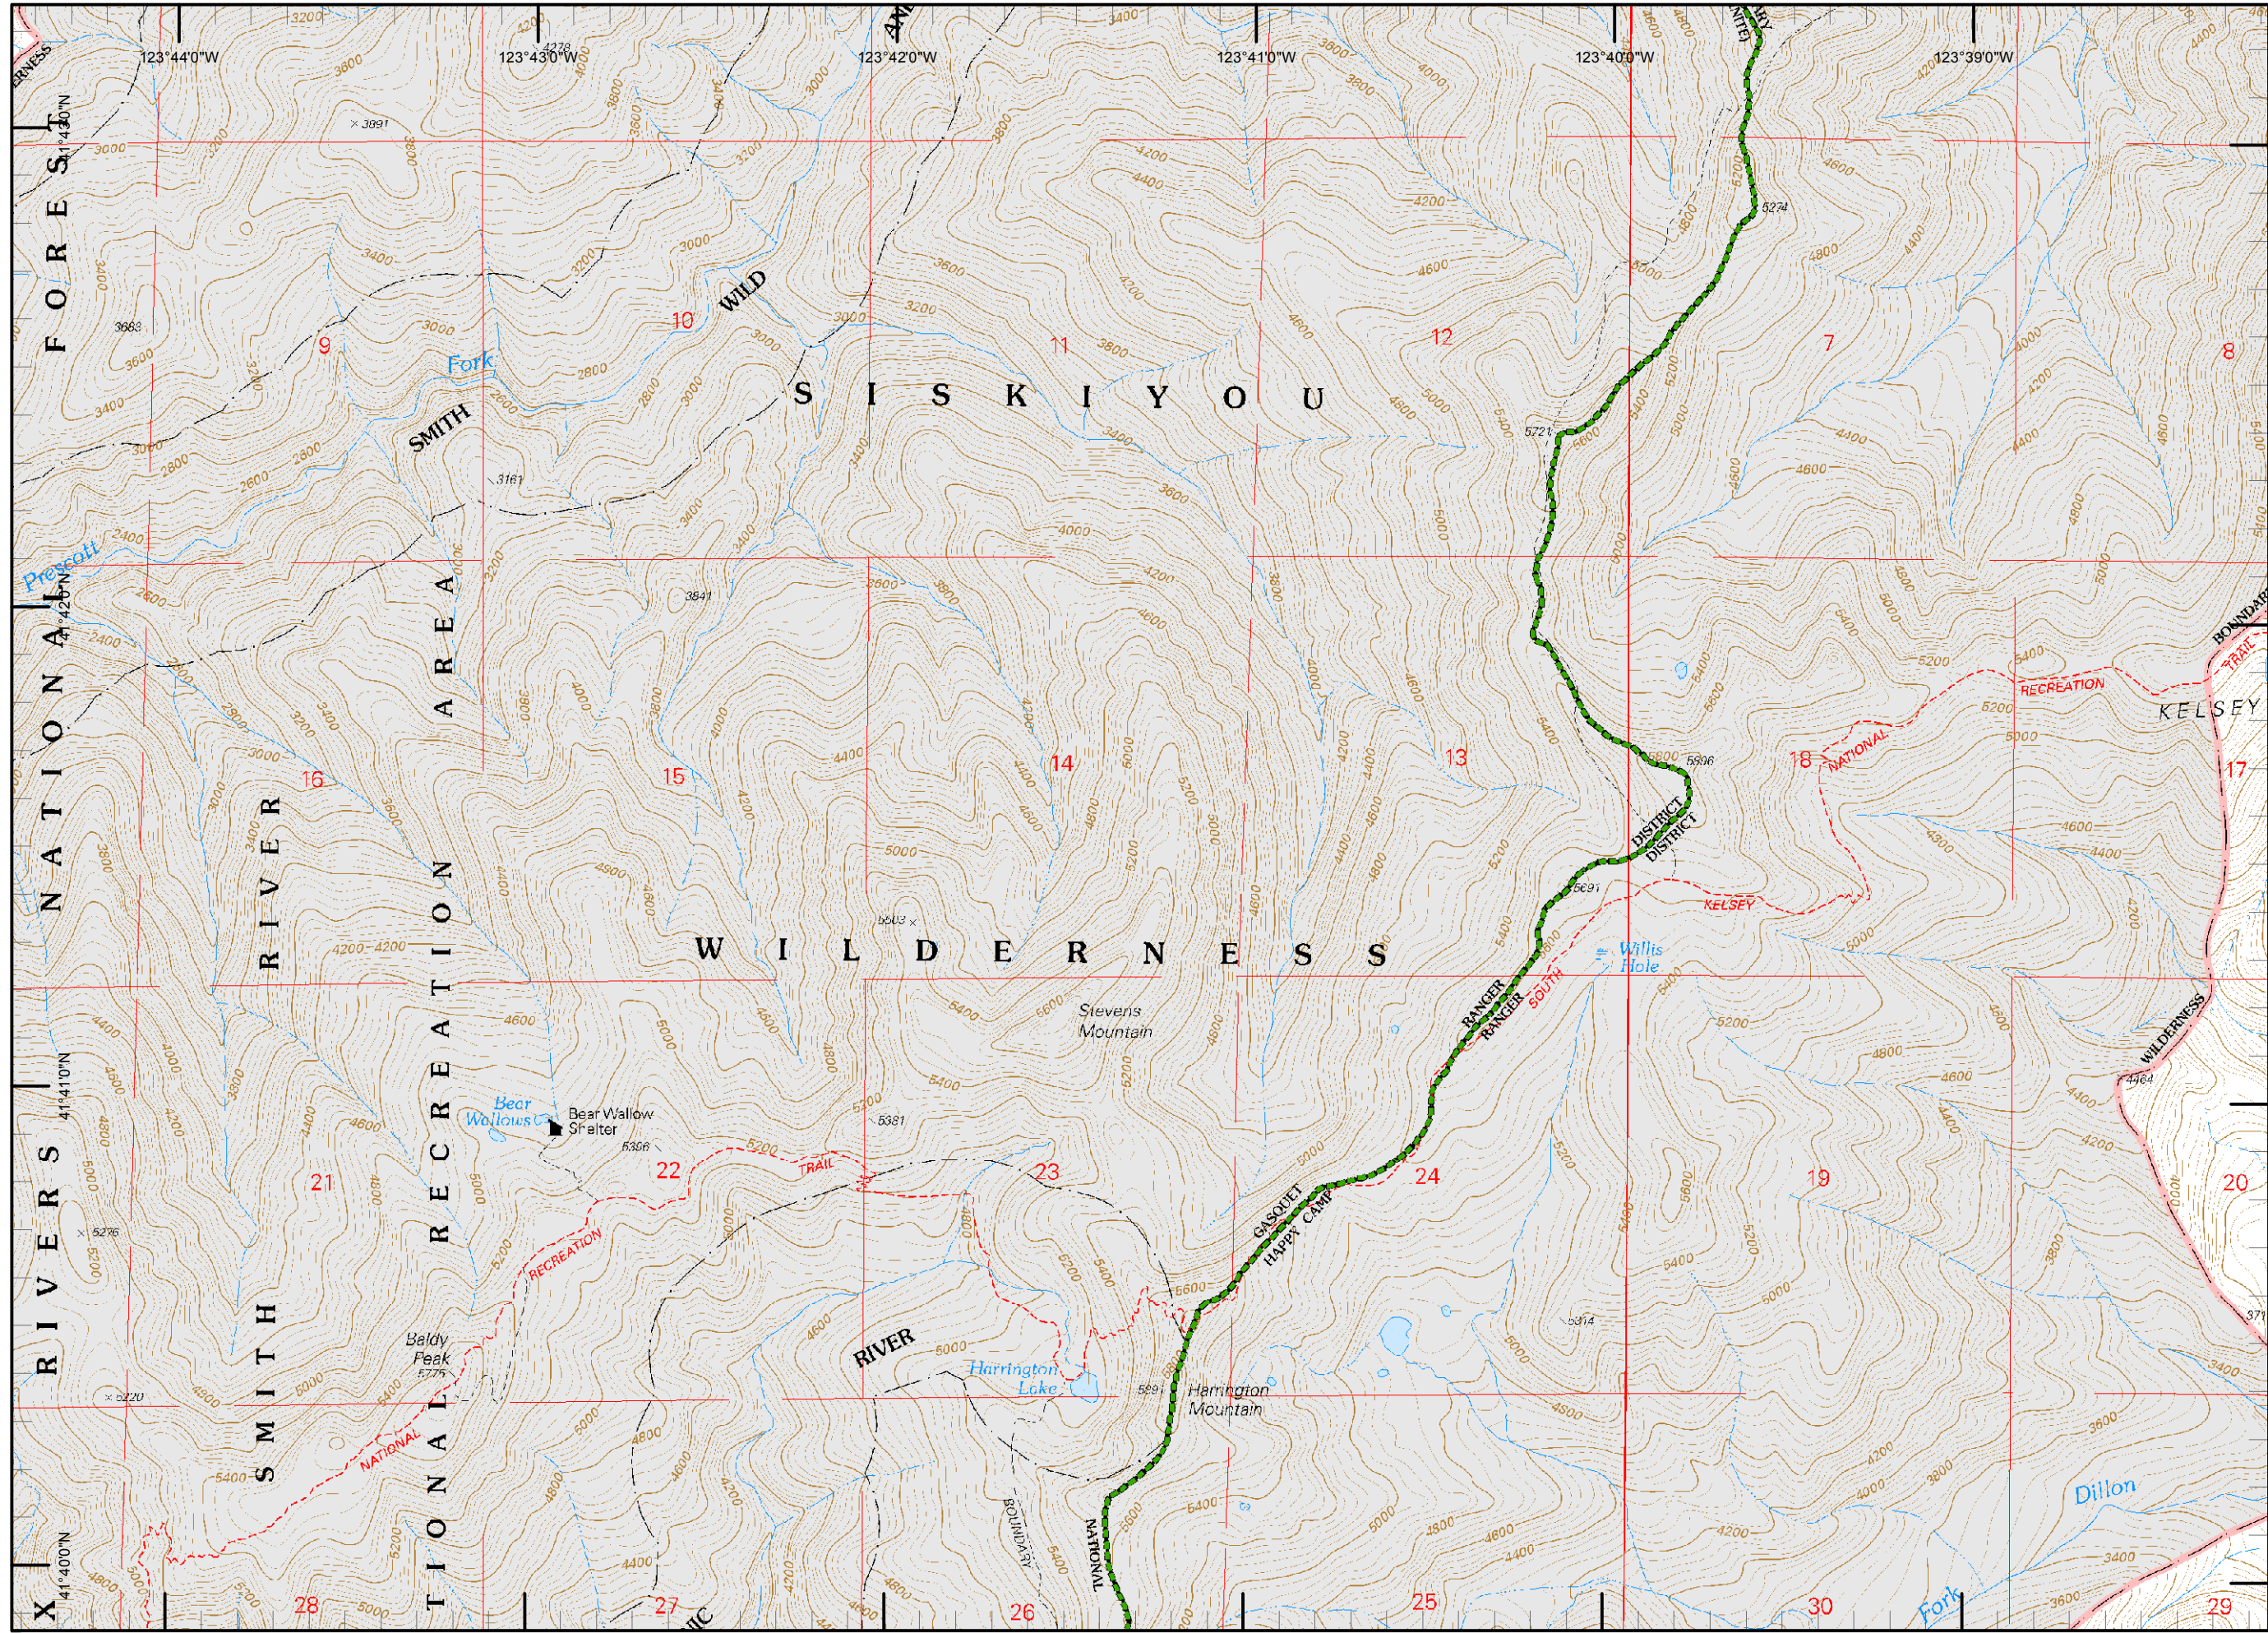

Legend

- ( ) Division
- Drop Point
- ⊗ Fire Origin
- ♂ Spot Fire
- Helispot
- Ⓢ Staging Area
- Ⓜ Water Source
- Ⓜ Restricted Water Source
- WX RAWS
- Ⓟ Incident Base
- Ⓢ Camp
- Ⓜ Incident Command Post
- Ⓜ Repeater
- ⚠ Safety Zone
- Ⓜ Helibase
- ⊗ ● Proposed Dozer Line
- Ⓜ Uncontrolled Fire Edge
- Ⓜ Completed Dozer Line
- Completed Line
- H - H - Hand Line
- R - R - Road as Completed Line
- M - M - Masticated
- G - G - Graded Road
- Siskiyou Wilderness
- ▬ Forest Boundary
- ▬ Bear Basin Butte Botanical Area

RJM
9/8/2015
10:21:18 PM