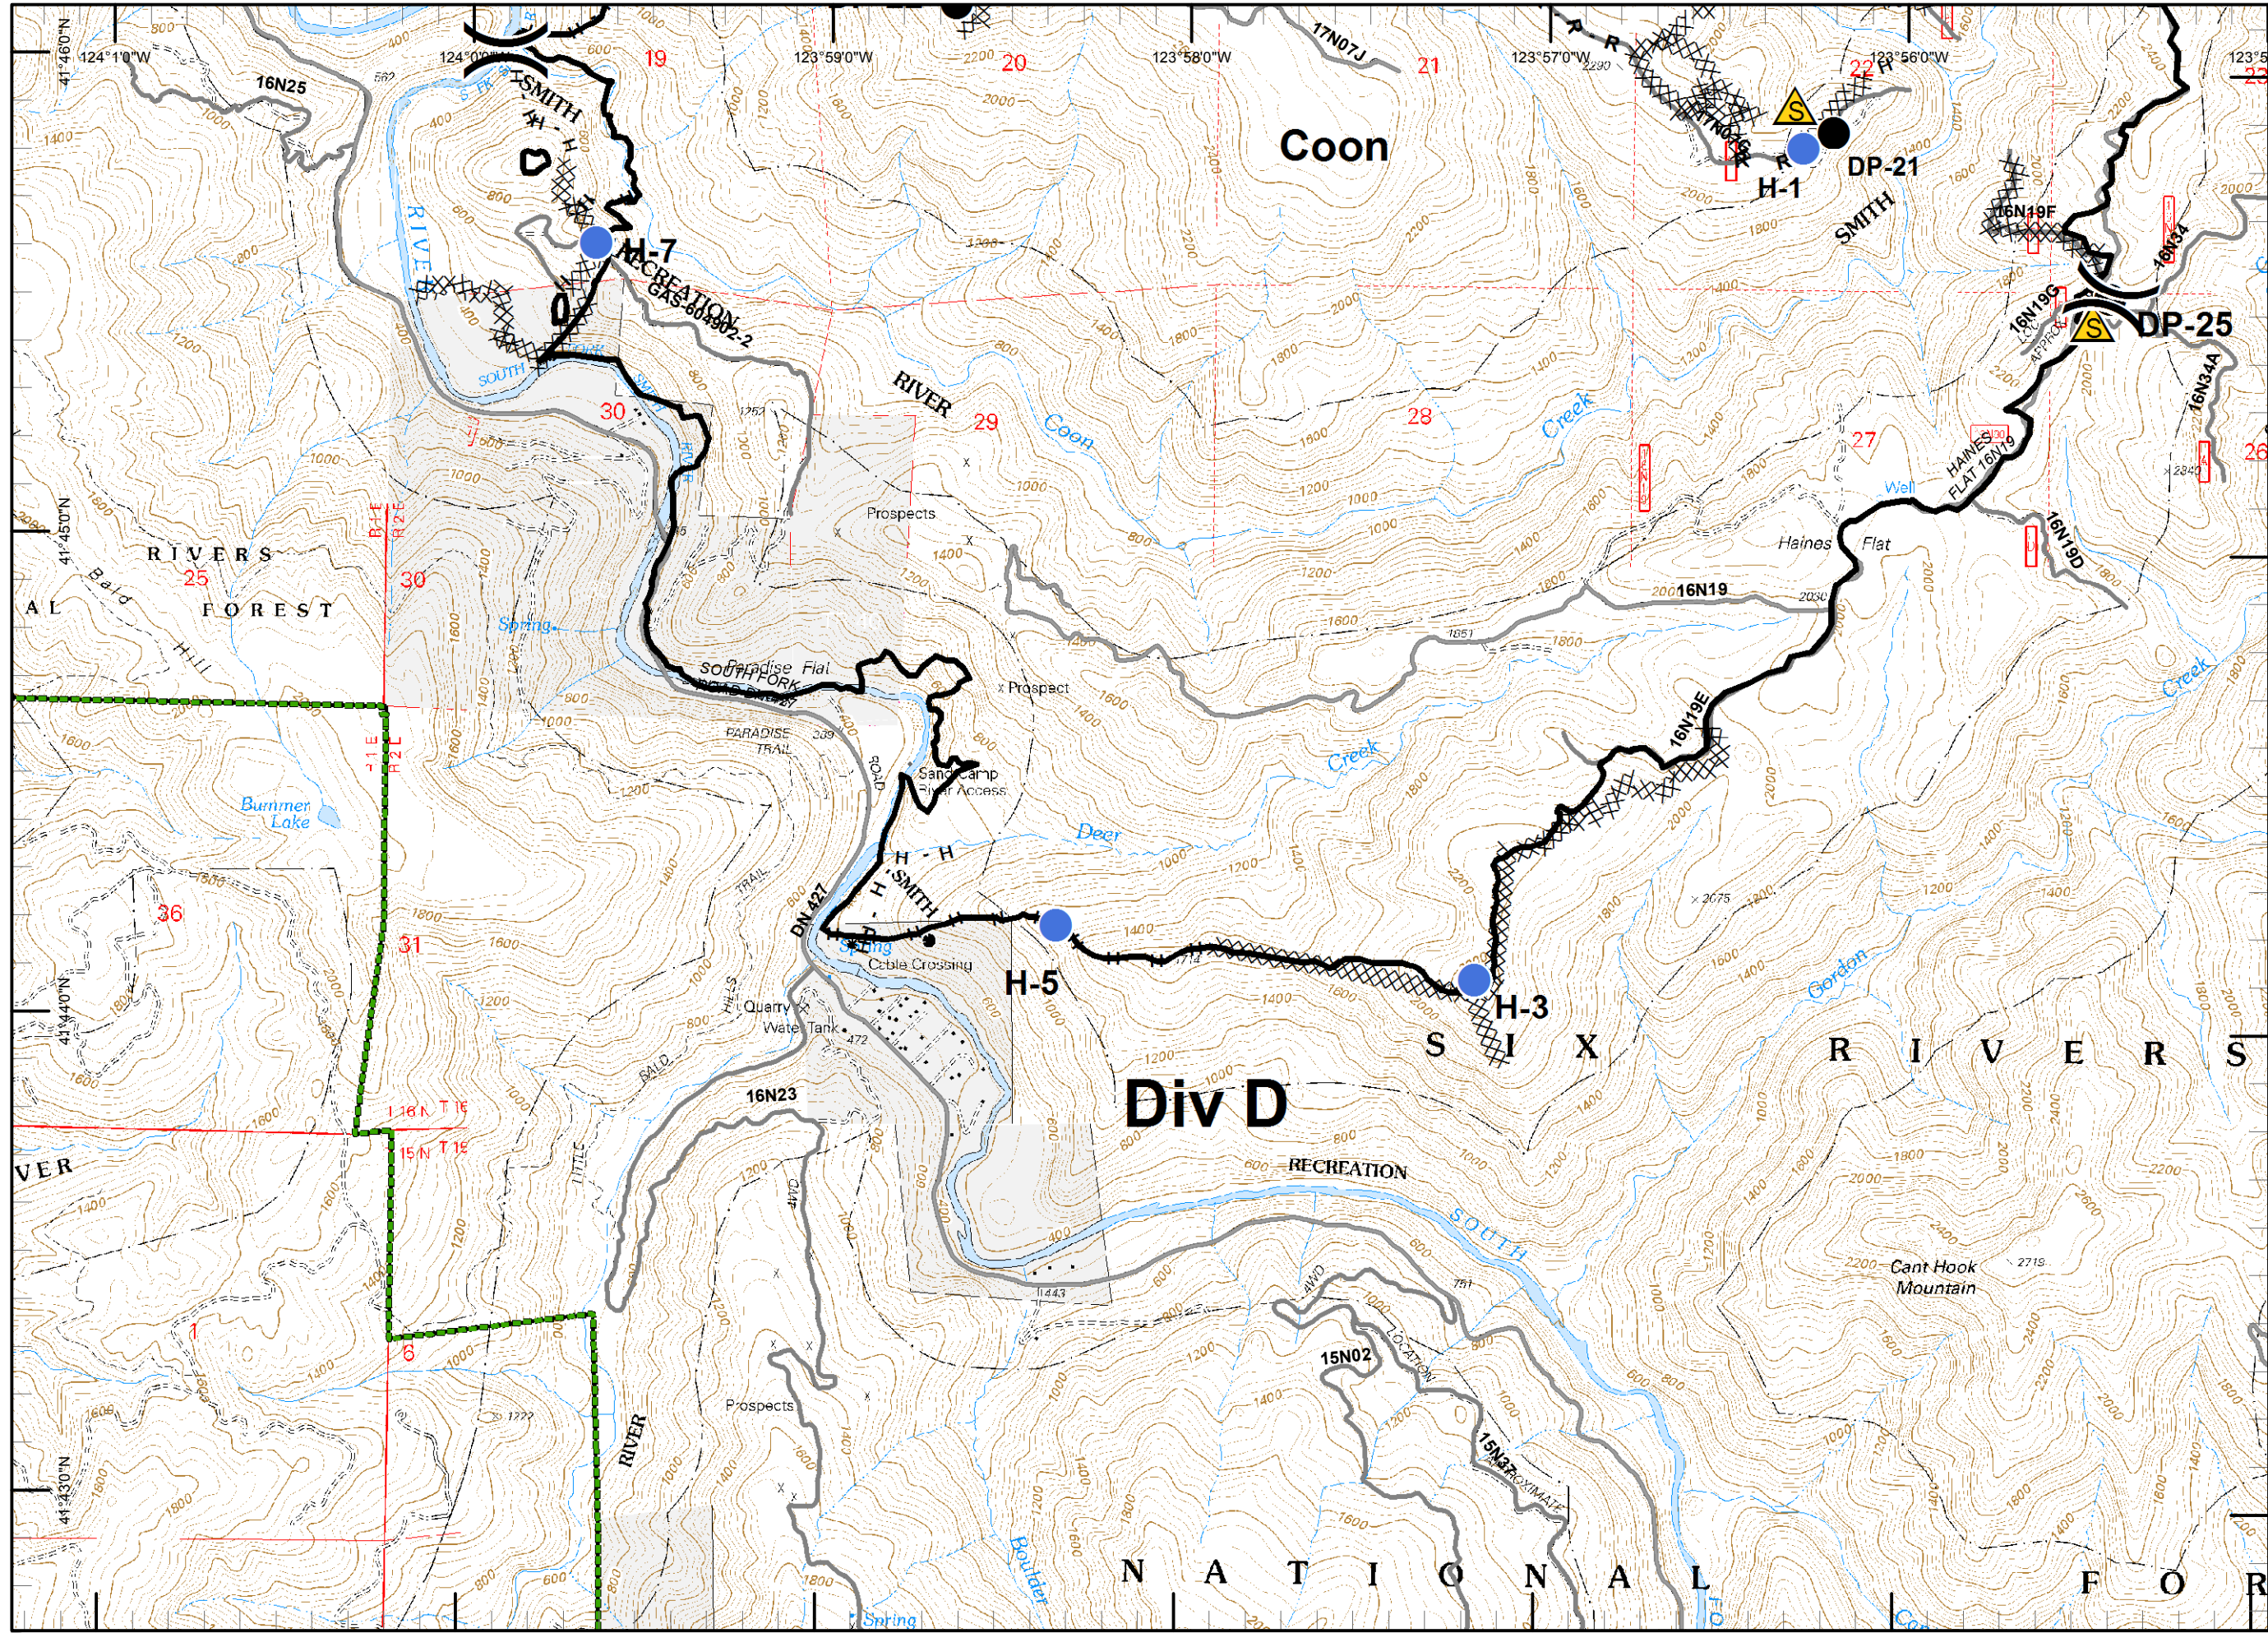

1. **Legend**
2. ( ) Division
   - Drop Point
   - ⊗ Fire Origin
   - ♂ Spot Fire
   - Helispot
   - Ⓢ Staging Area
   - Ⓜ Water Source
   - Ⓜ Restricted Water Source
   - WX RAWS
   - Ⓟ Incident Base
   - Ⓢ Camp
   - Ⓜ Incident Command Post
   - Ⓢ Repeater
   - ⚠ Safety Zone
   - Ⓜ Helibase
   - ⊗ ● Proposed Dozer Line
   - Ⓜ Uncontrolled Fire Edge
   - Ⓜ Completed Dozer Line
   - Completed Line
   - H - H - Hand Line
   - R - R - Road as Completed Line
   - M - M - Masticated
   - G - G - Graded Road
   - ▭ Siskiyou Wilderness
   - ▭ Forest Boundary
   - ▭ Bear Basin Butte Botanical Area