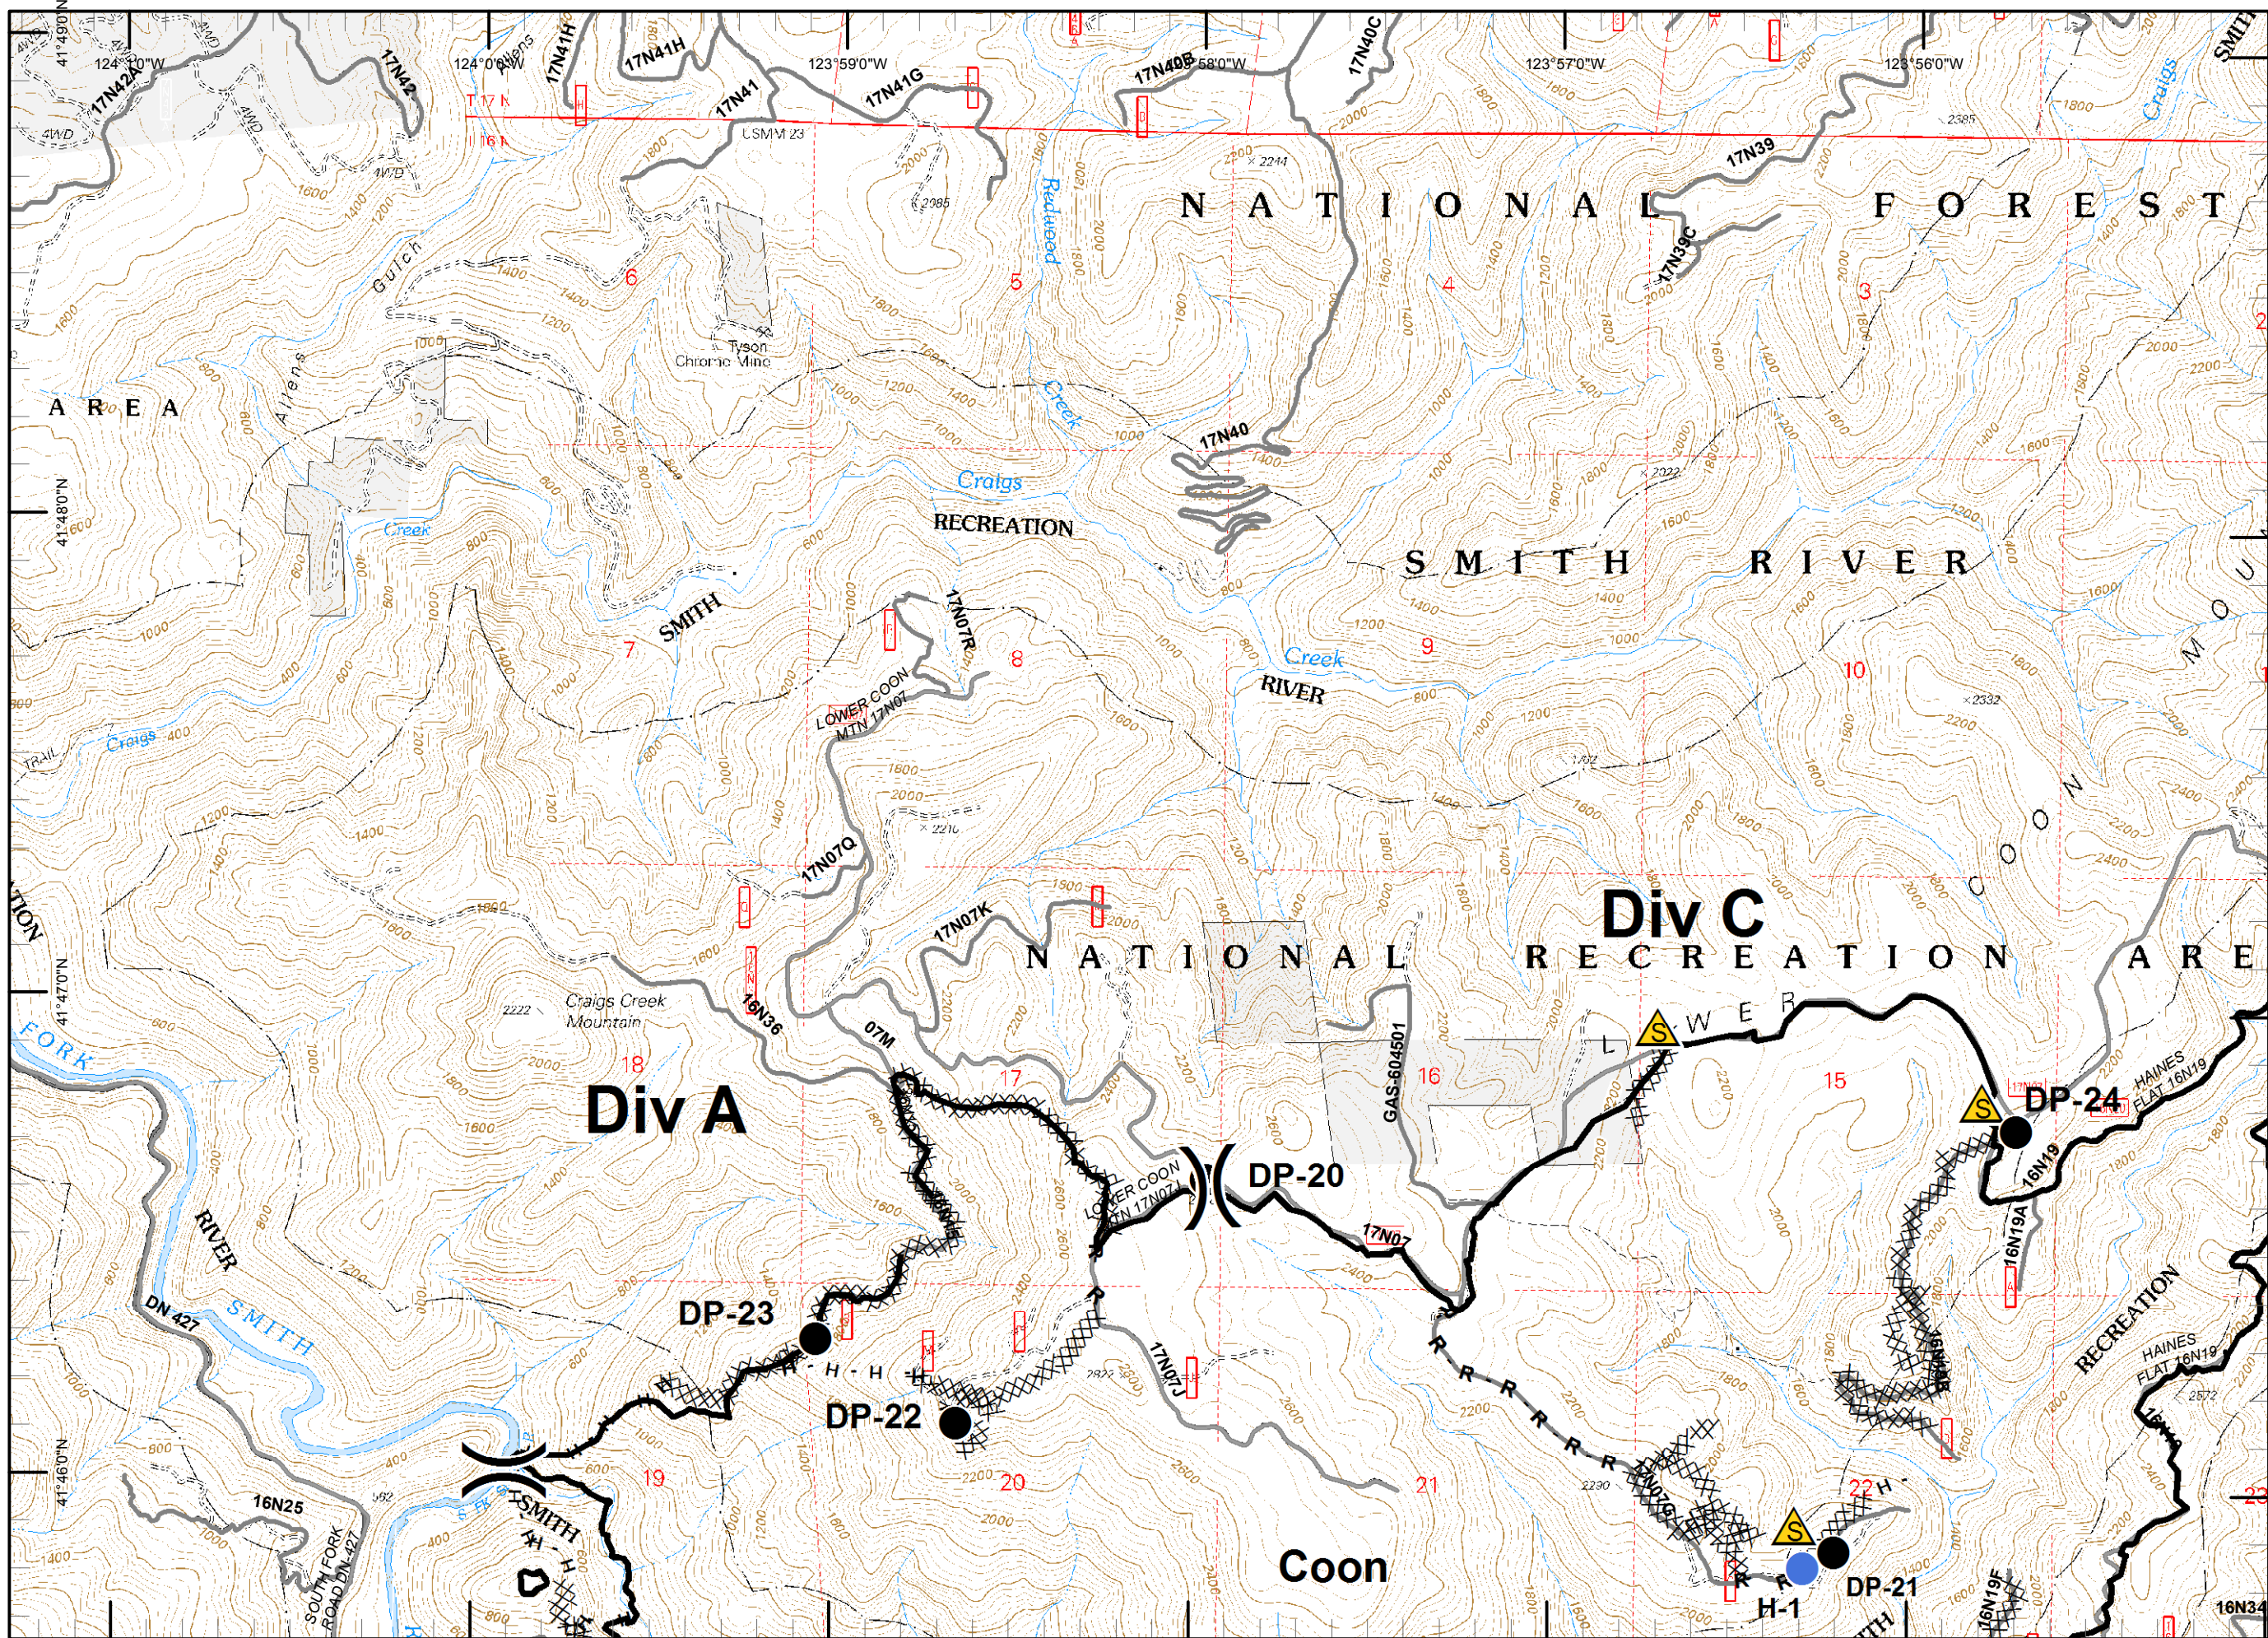

1. **Legend**
2. ( ) Division
   - Drop Point
   - ⊗ Fire Origin
   - ♂ Spot Fire
   - Helispot
   - Ⓢ Staging Area
   - Ⓜ Water Source
   - Ⓜ Restricted Water Source
   - WX RAWS
   - Ⓟ Incident Base
   - Ⓢ Camp
   - Ⓜ Incident Command Post
   - Ⓜ Repeater
   - ⚠ Safety Zone
   - Ⓜ Helibase
   - ⊗ • Proposed Dozer Line
   - Ⓜ Uncontrolled Fire Edge
   - Ⓜ Completed Dozer Line
   - Completed Line
   - H - H - Hand Line
   - R - R - Road as Completed Line
   - M - M - Masticated
   - G - G - Graded Road
   - Siskiyou Wilderness
   - Ⓜ Forest Boundary
   - Ⓜ Bear Basin Butte Botanical Area