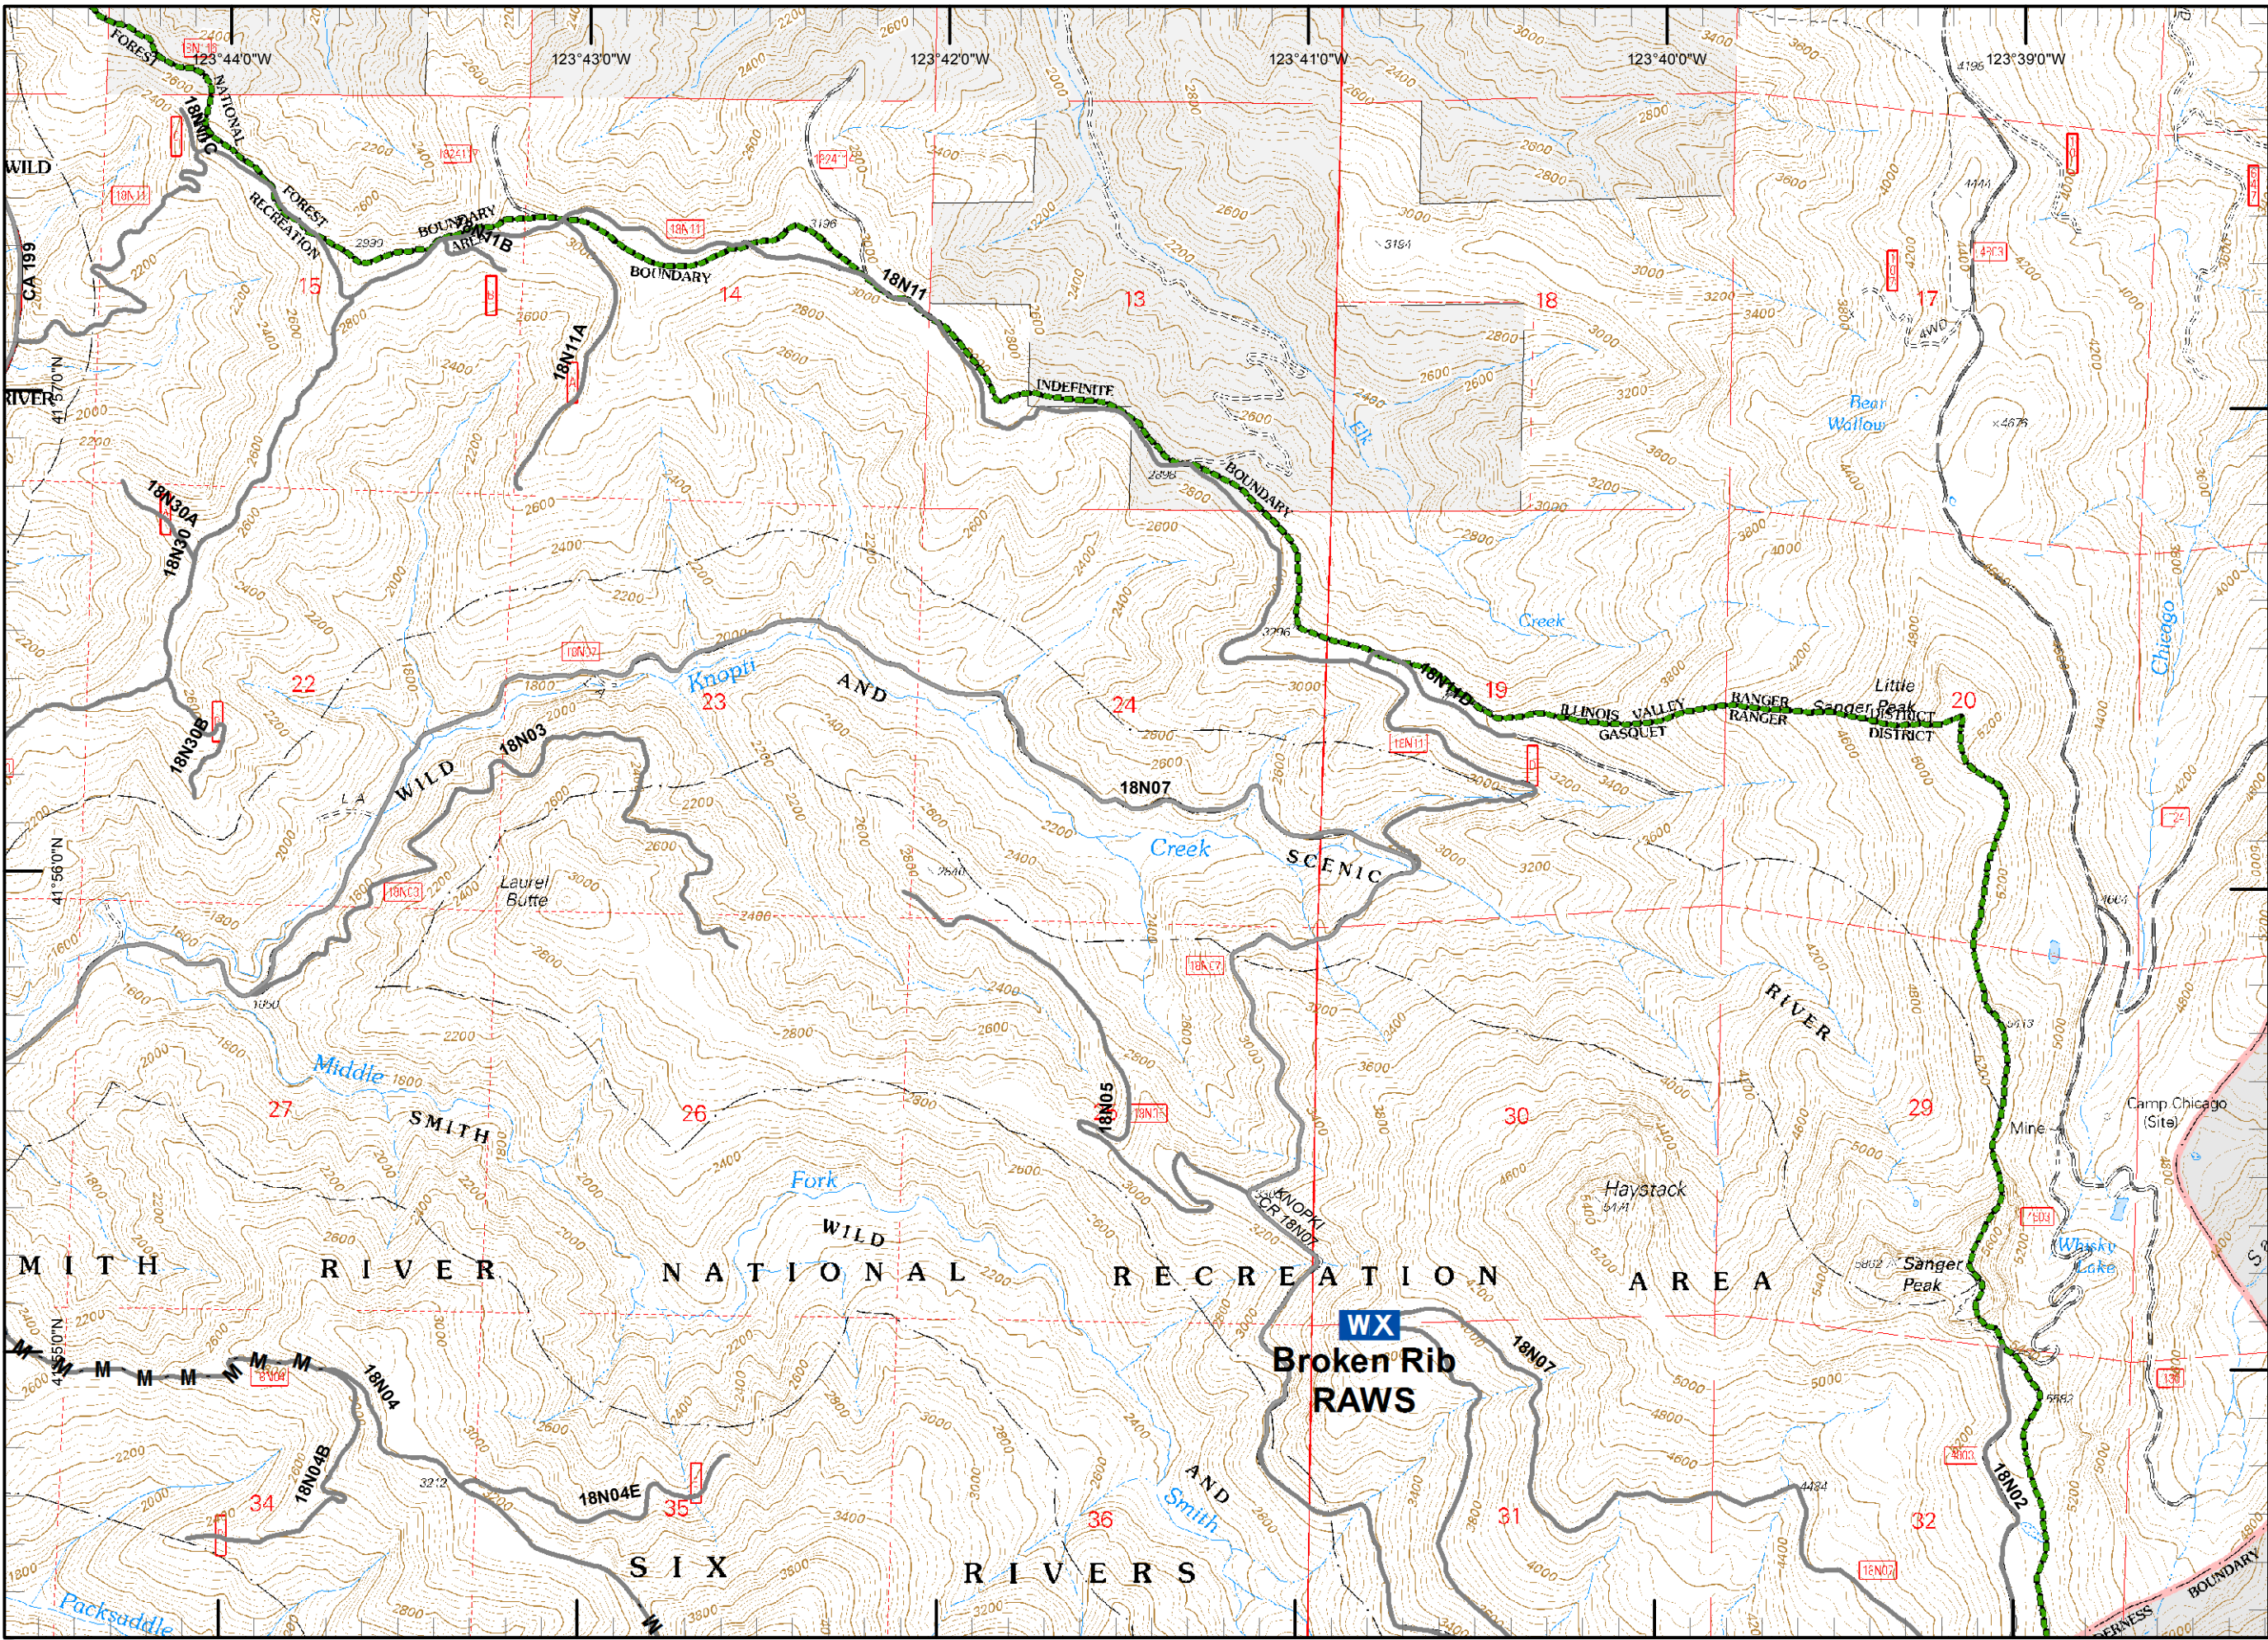

Legend

- () Division
- Drop Point
- ⊗ Fire Origin
- ♂ Spot Fire
- Helispot
- ⊙ Staging Area
- ⊙ Water Source
- ⊙ Restricted Water Source
- WX RAWS
- ⊙ Incident Base
- ⊙ Camp
- ⊙ Incident Command Post
- ⊙ Repeater
- ⚠ Safety Zone
- ⊙ Helibase
- ⊙ Proposed Dozer Line
- ▬ Uncontrolled Fire Edge
- ▬ Completed Dozer Line
- ▬ Completed Line
- H - H - Hand Line
- R - R - Road as Completed Line
- M - M - Masticated
- G - G - Graded Road
- Siskiyou Wilderness
- ▬ Forest Boundary
- ▬ Bear Basin Butte Botanical Area

RJM
9/8/2015
10:20:03 PM

Legend

- () Division
- Drop Point
- ⊗ Fire Origin
- ♂ Spot Fire
- Helispot
- Ⓢ Staging Area
- Ⓜ Water Source
- Ⓜ Restricted Water Source
- WX RAWS
- Ⓟ Incident Base
- Ⓢ Camp
- Ⓢ Incident Command Post
- Ⓢ Repeater
- ⚠ Safety Zone
- Ⓜ Helibase
- ⊗ ● Proposed Dozer Line
- Ⓢ Uncontrolled Fire Edge
- Ⓢ Completed Dozer Line
- Completed Line
- H - H - Hand Line
- R - R - Road as Completed Line
- M - M - Masticated
- G - G - Graded Road
- Siskiyou Wilderness
- Ⓢ Forest Boundary
- Ⓢ Bear Basin Butte Botanical Area

N
 RJM
 9/8/2015
 10:20:06 PM

- Legend**
- () Division
 - Drop Point
 - ⊗ Fire Origin
 - ♂ Spot Fire
 - Helispot
 - Ⓢ Staging Area
 - Ⓜ Water Source
 - Ⓜ Restricted Water Source
 - WX RAWS
 - Ⓟ Incident Base
 - Ⓢ Camp
 - Ⓜ Incident Command Post
 - Ⓜ Repeater
 - ⚠ Safety Zone
 - Ⓜ Helibase
 - ⊗ ● Proposed Dozer Line
 - Uncontrolled Fire Edge
 - ⊗ Completed Dozer Line
 - Completed Line
 - H - H - Hand Line
 - R - R - Road as Completed Line
 - M - M - Masticated
 - G - G - Graded Road
 - ▭ Siskiyou Wilderness
 - ▭ Forest Boundary
 - ▭ Bear Basin Butte Botanical Area