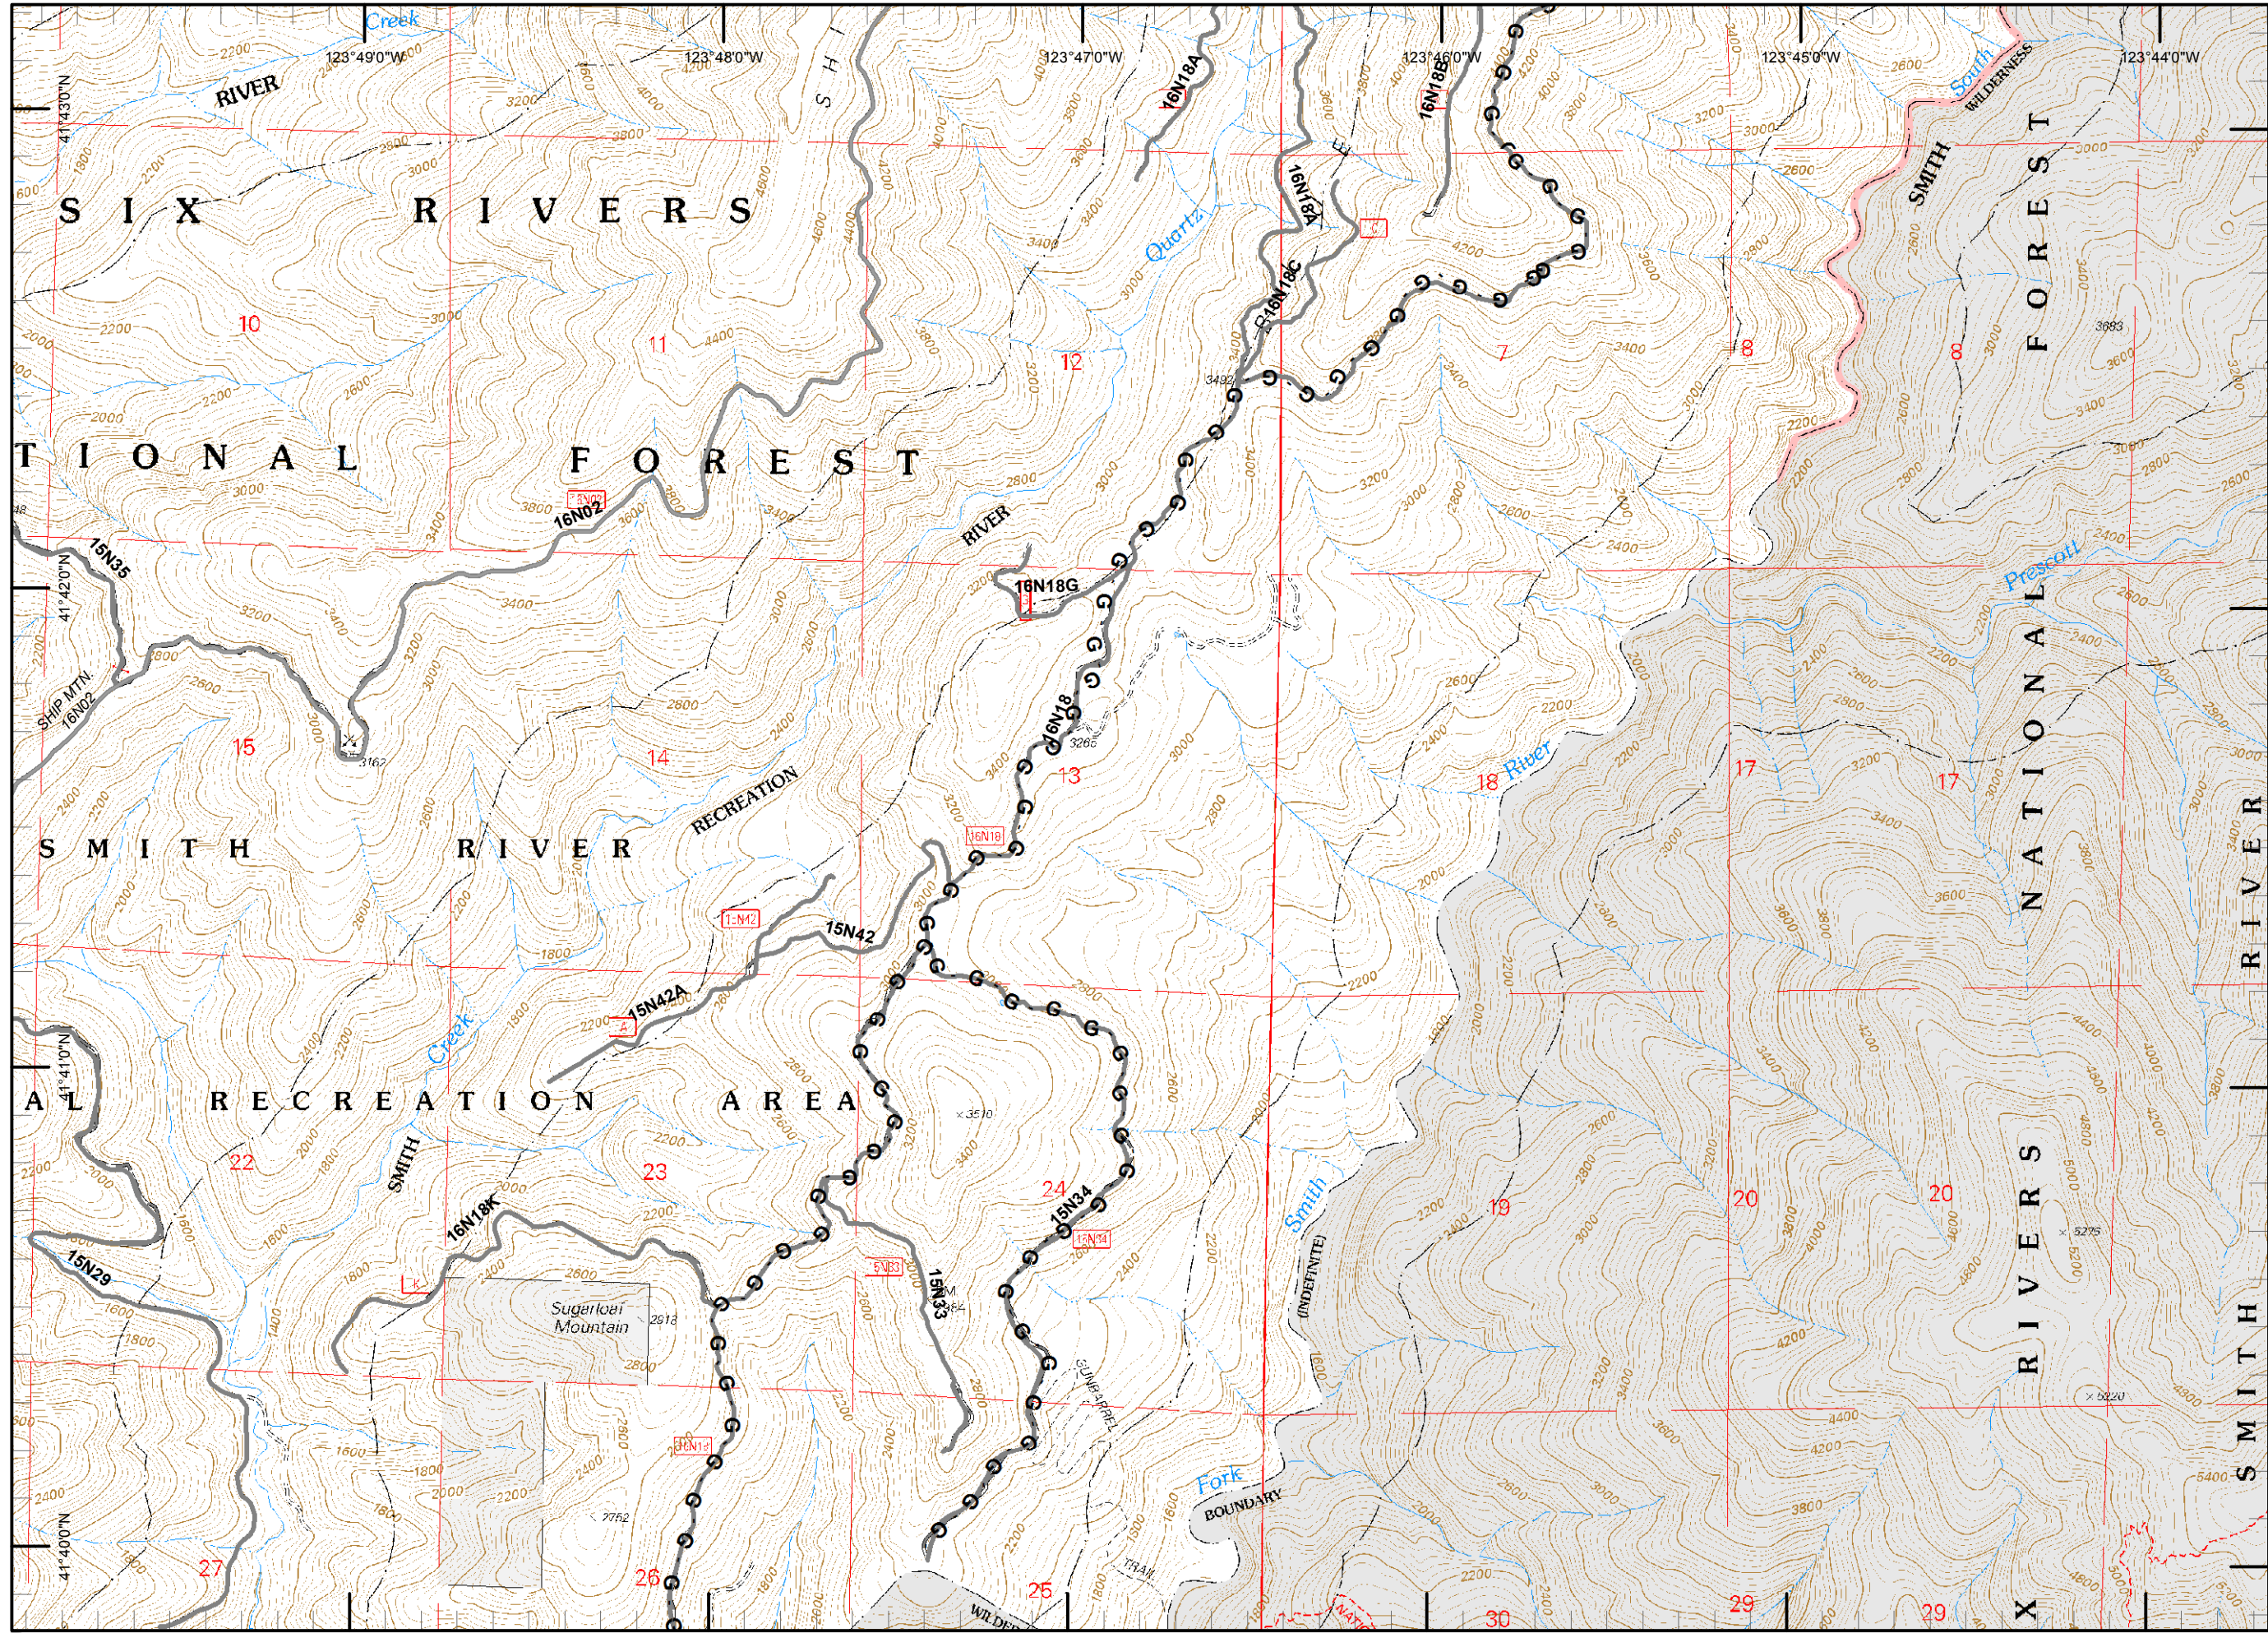

Legend

- ( ) Division
- Drop Point
- ⊗ Fire Origin
- ♂ Spot Fire
- Helispot
- Ⓢ Staging Area
- Ⓜ Water Source
- Ⓜ Restricted Water Source
- WX RAWS
- Ⓟ Incident Base
- Ⓢ Camp
- ▣ Incident Command Post
- Ⓜ Repeater
- ⚠ Safety Zone
- Ⓜ Helibase
- ⊗ ● Proposed Dozer Line
- ▬ Uncontrolled Fire Edge
- ▩ Completed Dozer Line
- ▬ Completed Line
- H - H - Hand Line
- R - R - Road as Completed Line
- M - M - Masticated
- G - G - Graded Road
- Siskiyou Wilderness
- ▬ Forest Boundary
- ▨ Bear Basin Butte Botanical Area

RJM
9/8/2015
10:21:14 PM