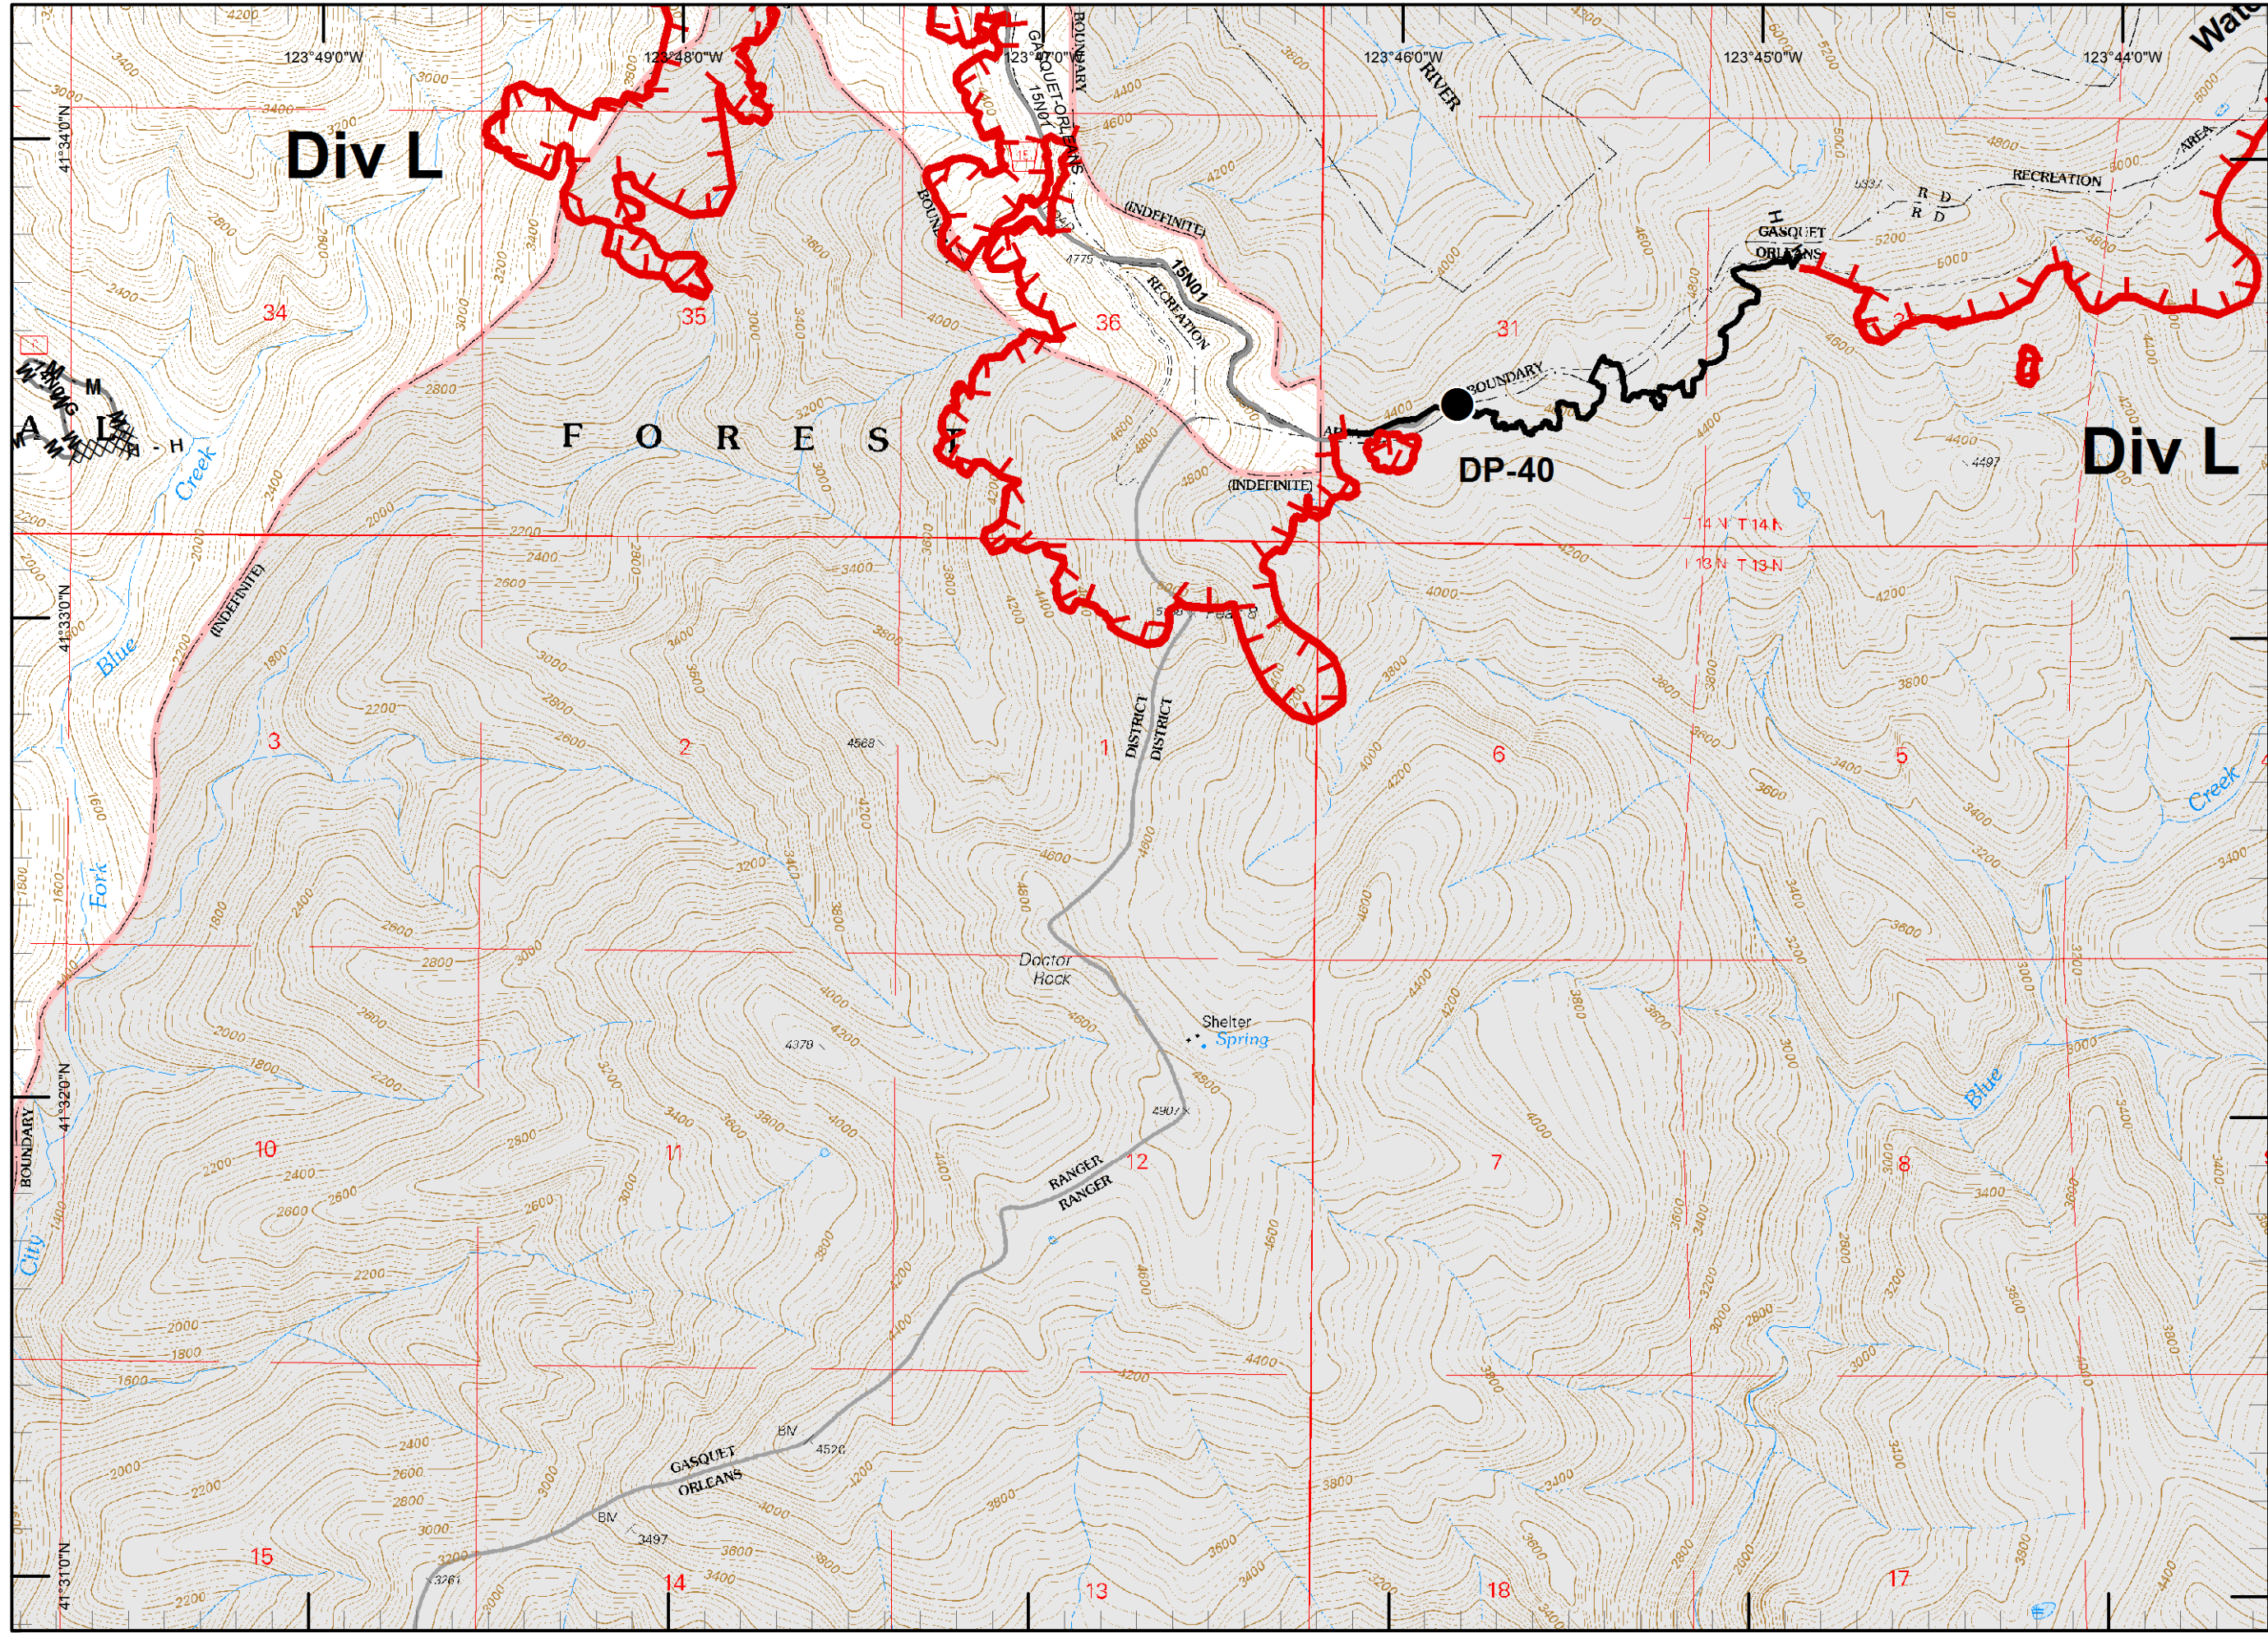

Legend

- ( ) Division
- Drop Point
- ⊗ Fire Origin
- ♂ Spot Fire
- Helispot
- Ⓢ Staging Area
- Ⓜ Water Source
- Ⓜ Restricted Water Source
- WX RAWS
- Ⓟ Incident Base
- Ⓢ Camp
- ▣ Incident Command Post
- Ⓜ Repeater
- ⚠ Safety Zone
- Ⓜ Helibase
- ⊗ ● Proposed Dozer Line
- ▬ Uncontrolled Fire Edge
- ▬ Completed Dozer Line
- ▬ Completed Line
- H - H - Hand Line
- R - R - Road as Completed Line
- M - M - Masticated
- G - G - Graded Road
- ▬ Siskiyou Wilderness
- ▬ Forest Boundary
- ▬ Bear Basin Butte Botanical Area