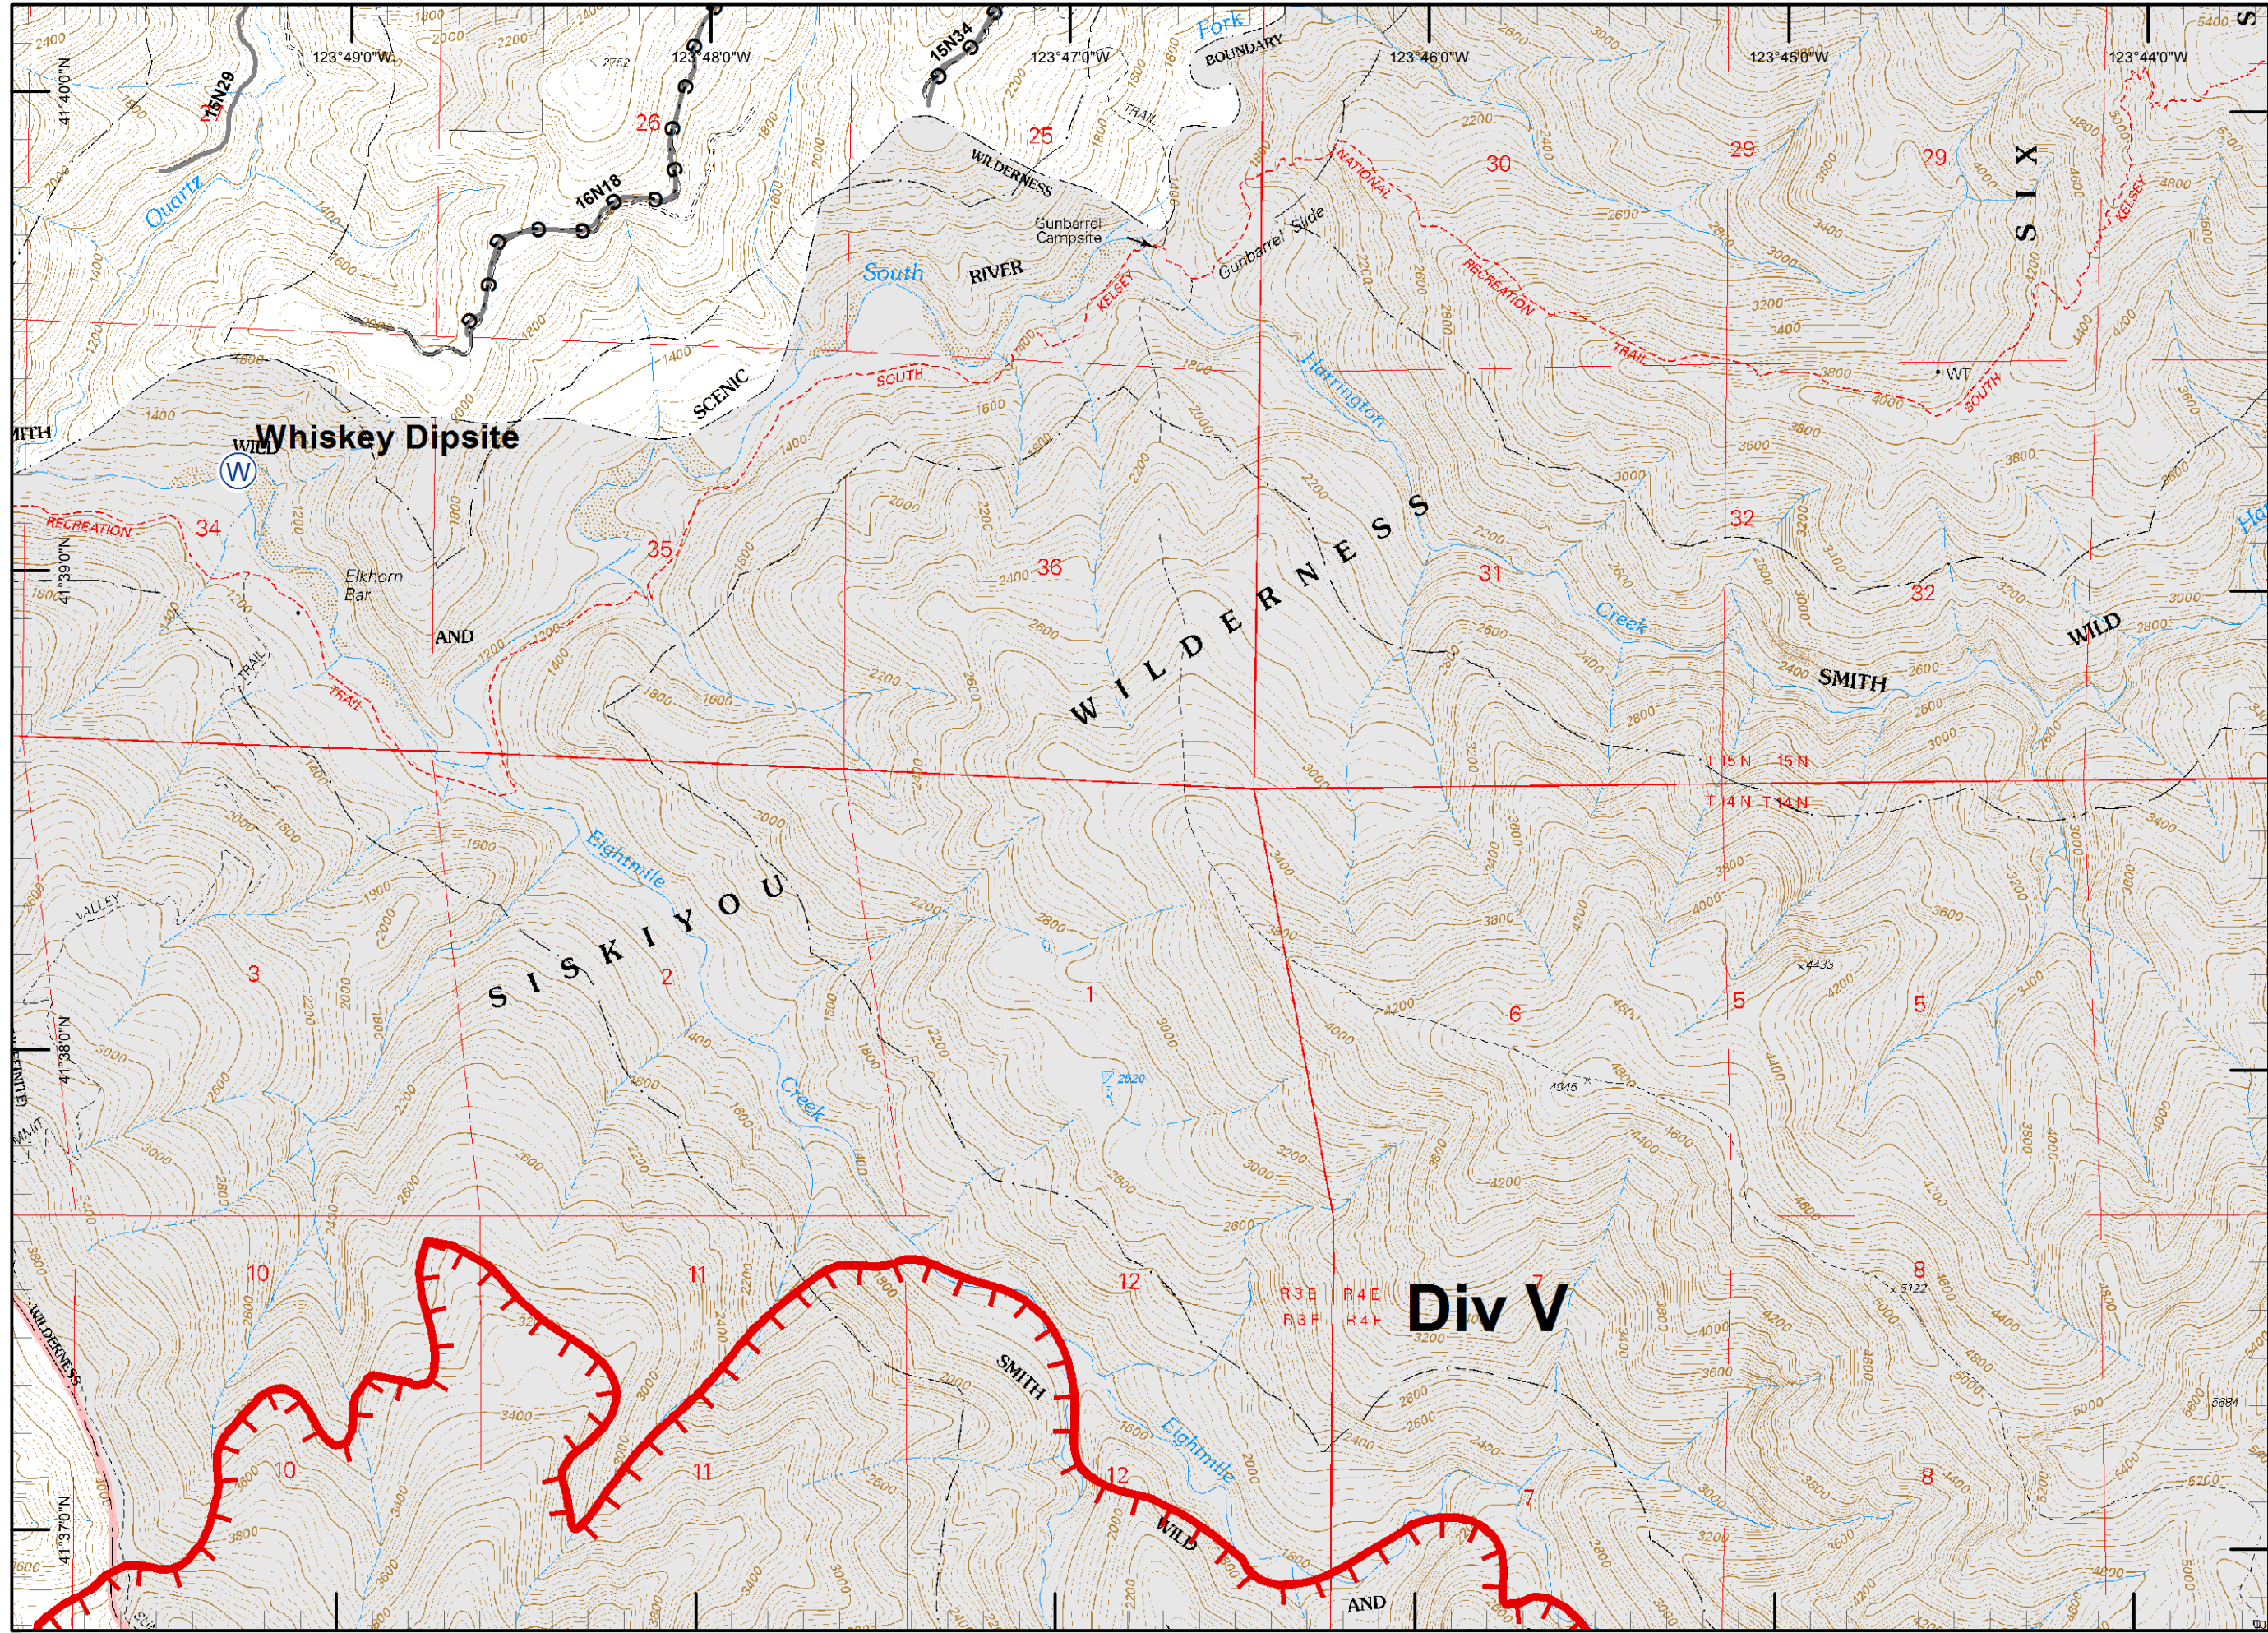

Legend

- ( ) Division
- Drop Point
- ⊗ Fire Origin
- ♂ Spot Fire
- Helispot
- Ⓢ Staging Area
- Ⓦ Water Source
- Ⓦ Restricted Water Source
- WX RAWS
- Ⓟ Incident Base
- Ⓒ Camp
- ▣ Incident Command Post
- Ⓡ Repeater
- ⚠ Safety Zone
- Ⓜ Helibase
- ⊗ ● Proposed Dozer Line
- ▬ Uncontrolled Fire Edge
- ▩ Completed Dozer Line
- ▬ Completed Line
- H - H - Hand Line
- R - R - Road as Completed Line
- M - M - Masticated
- G - G - Graded Road
- ▨ Siskiyou Wilderness
- ▬ Forest Boundary
- ▨ Bear Basin Butte Botanical Area

RJM
9/8/2015
10:21:25 PM