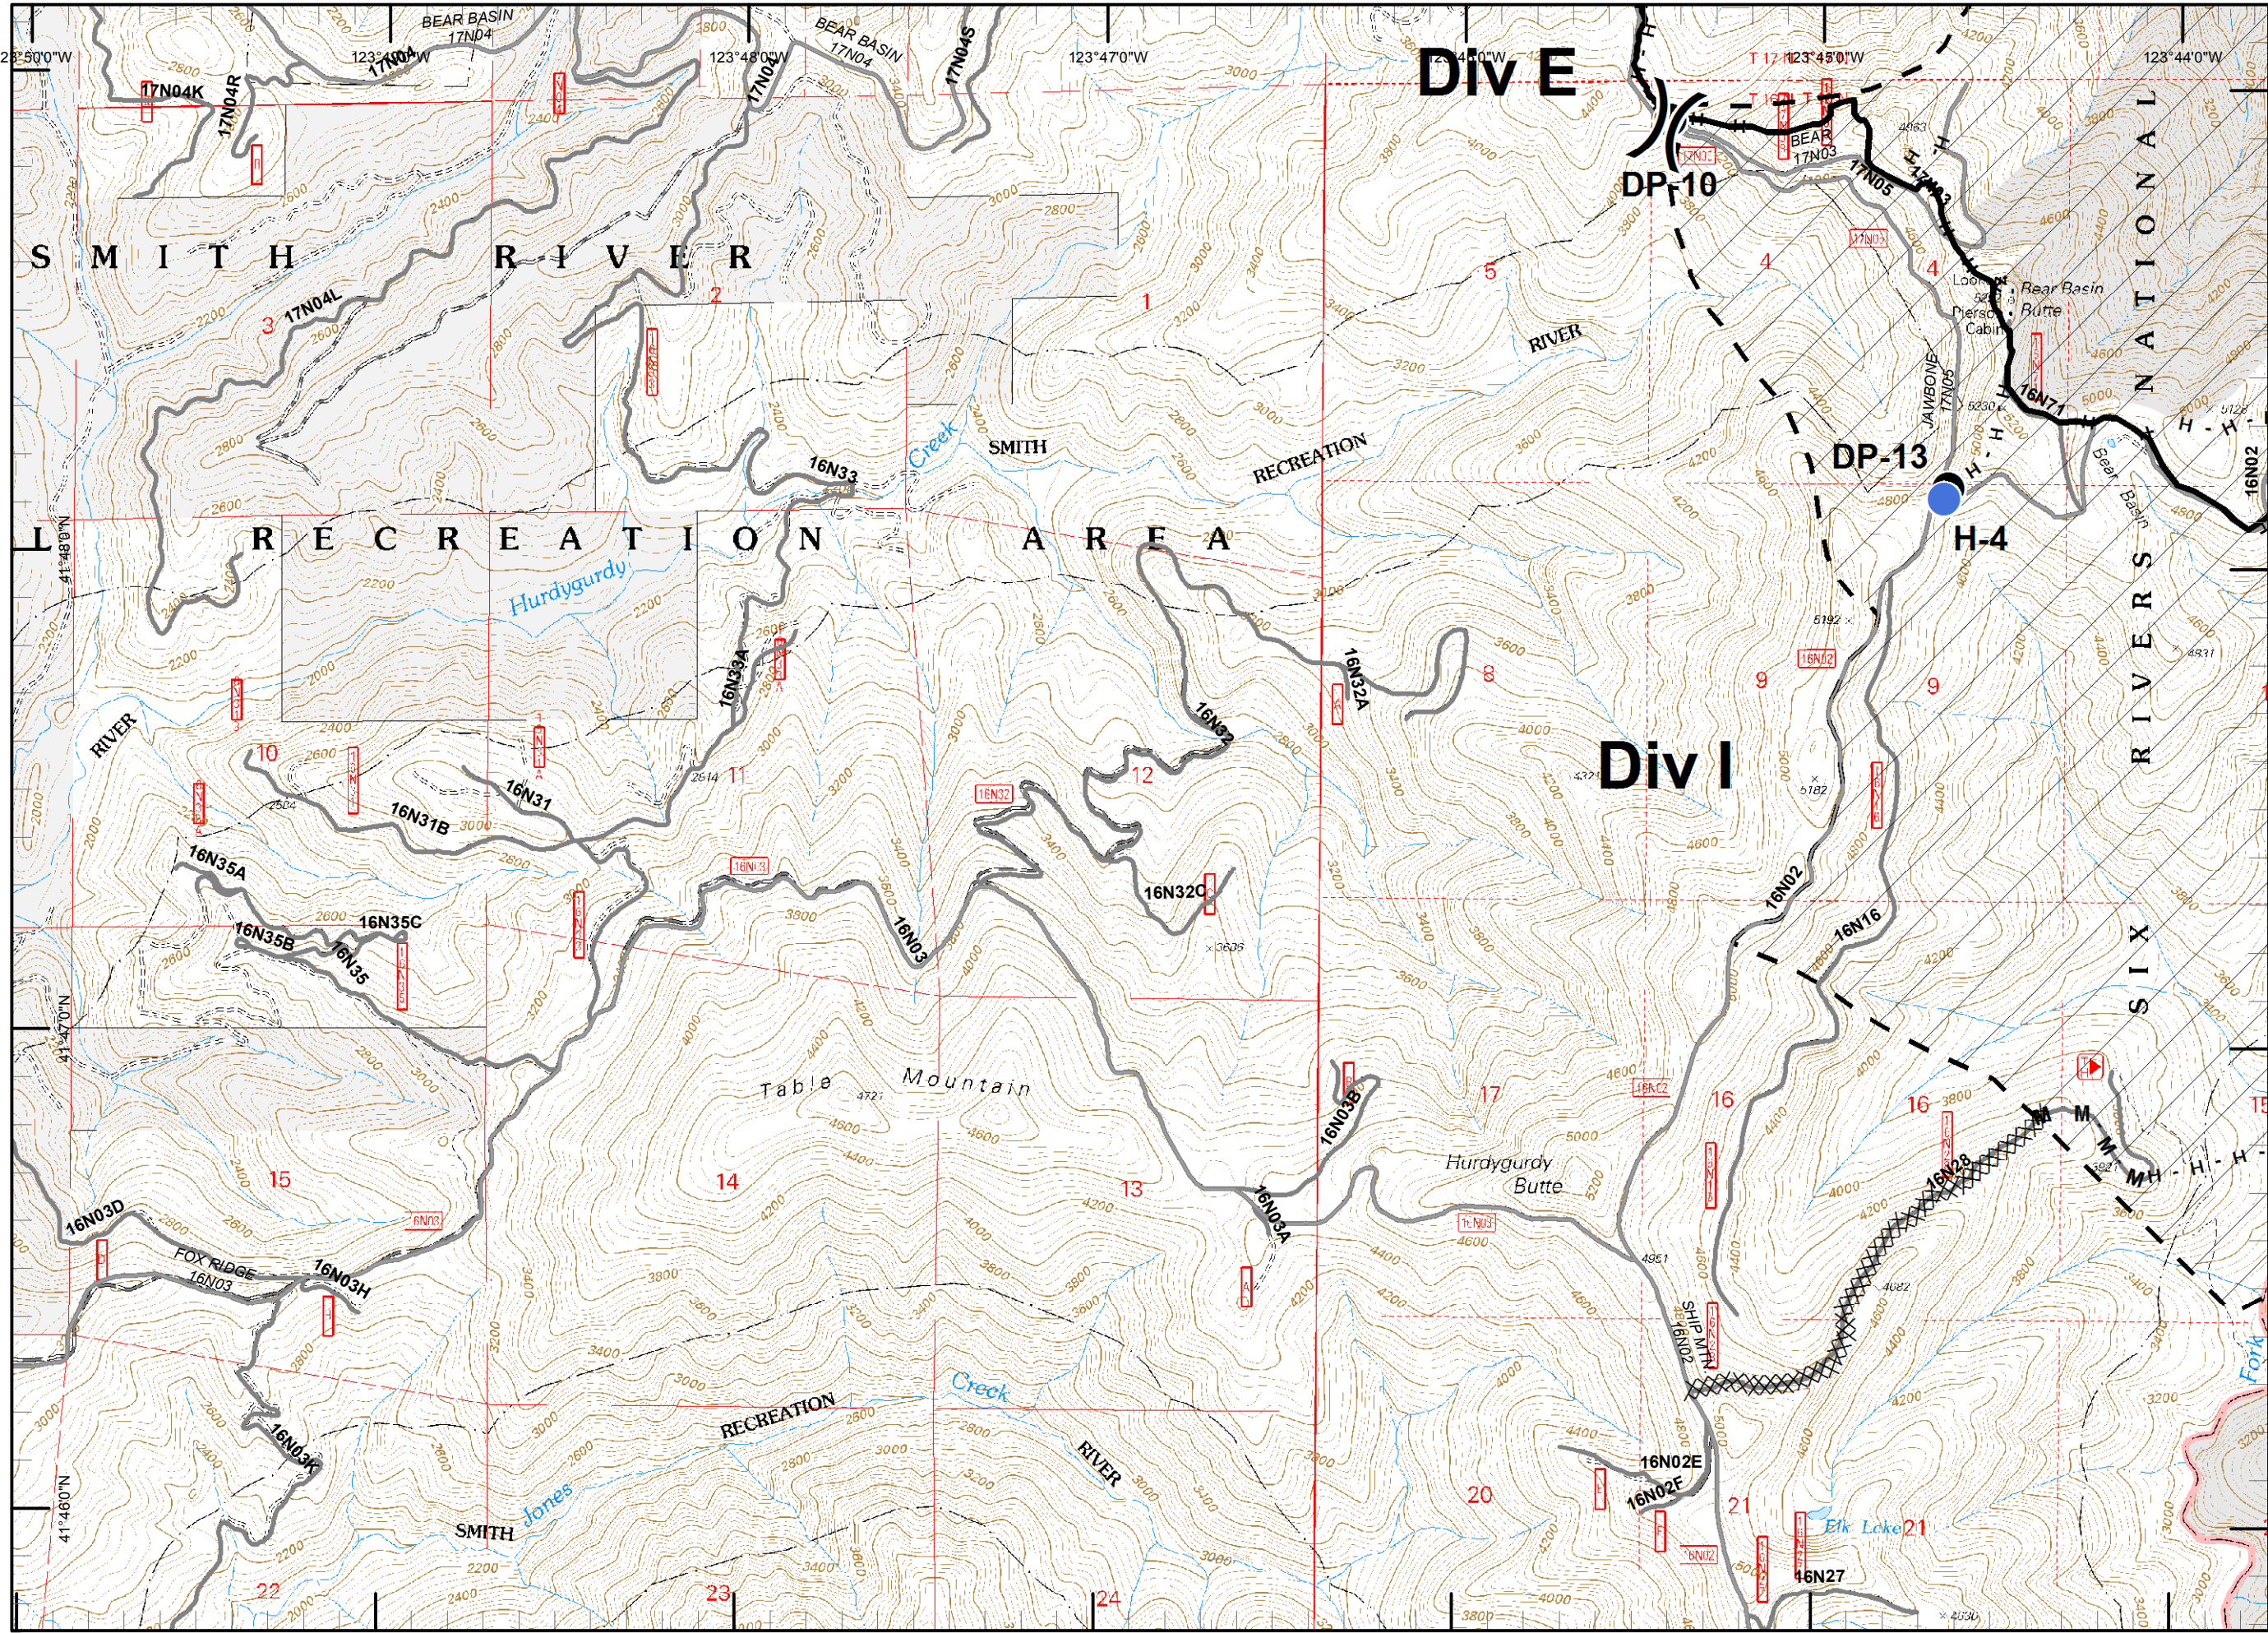

1. **Legend**
2. ( ) Division
   - Drop Point
   - ⊗ Fire Origin
   - ♂ Spot Fire
   - Helispot
   - ⊙ Staging Area
   - ⊙ Water Source
   - ⊙ Restricted Water Source
   - WX RAWS
   - ⊙ Incident Base
   - ⊙ Camp
   - ⊙ Incident Command Post
   - ⊙ Repeater
   - ⚠ Safety Zone
   - ⊙ Helibase
   - ⊙ Proposed Dozer Line
   - ⊙ Uncontrolled Fire Edge
   - ⊙ Completed Dozer Line
   - Completed Line
   - H - H - Hand Line
   - R - R - Road as Completed Line
   - M - M - Masticated
   - G - G - Graded Road
   - Siskiyou Wilderness
   - ⊙ Forest Boundary
   - ⊙ Bear Basin Butte Botanical Area