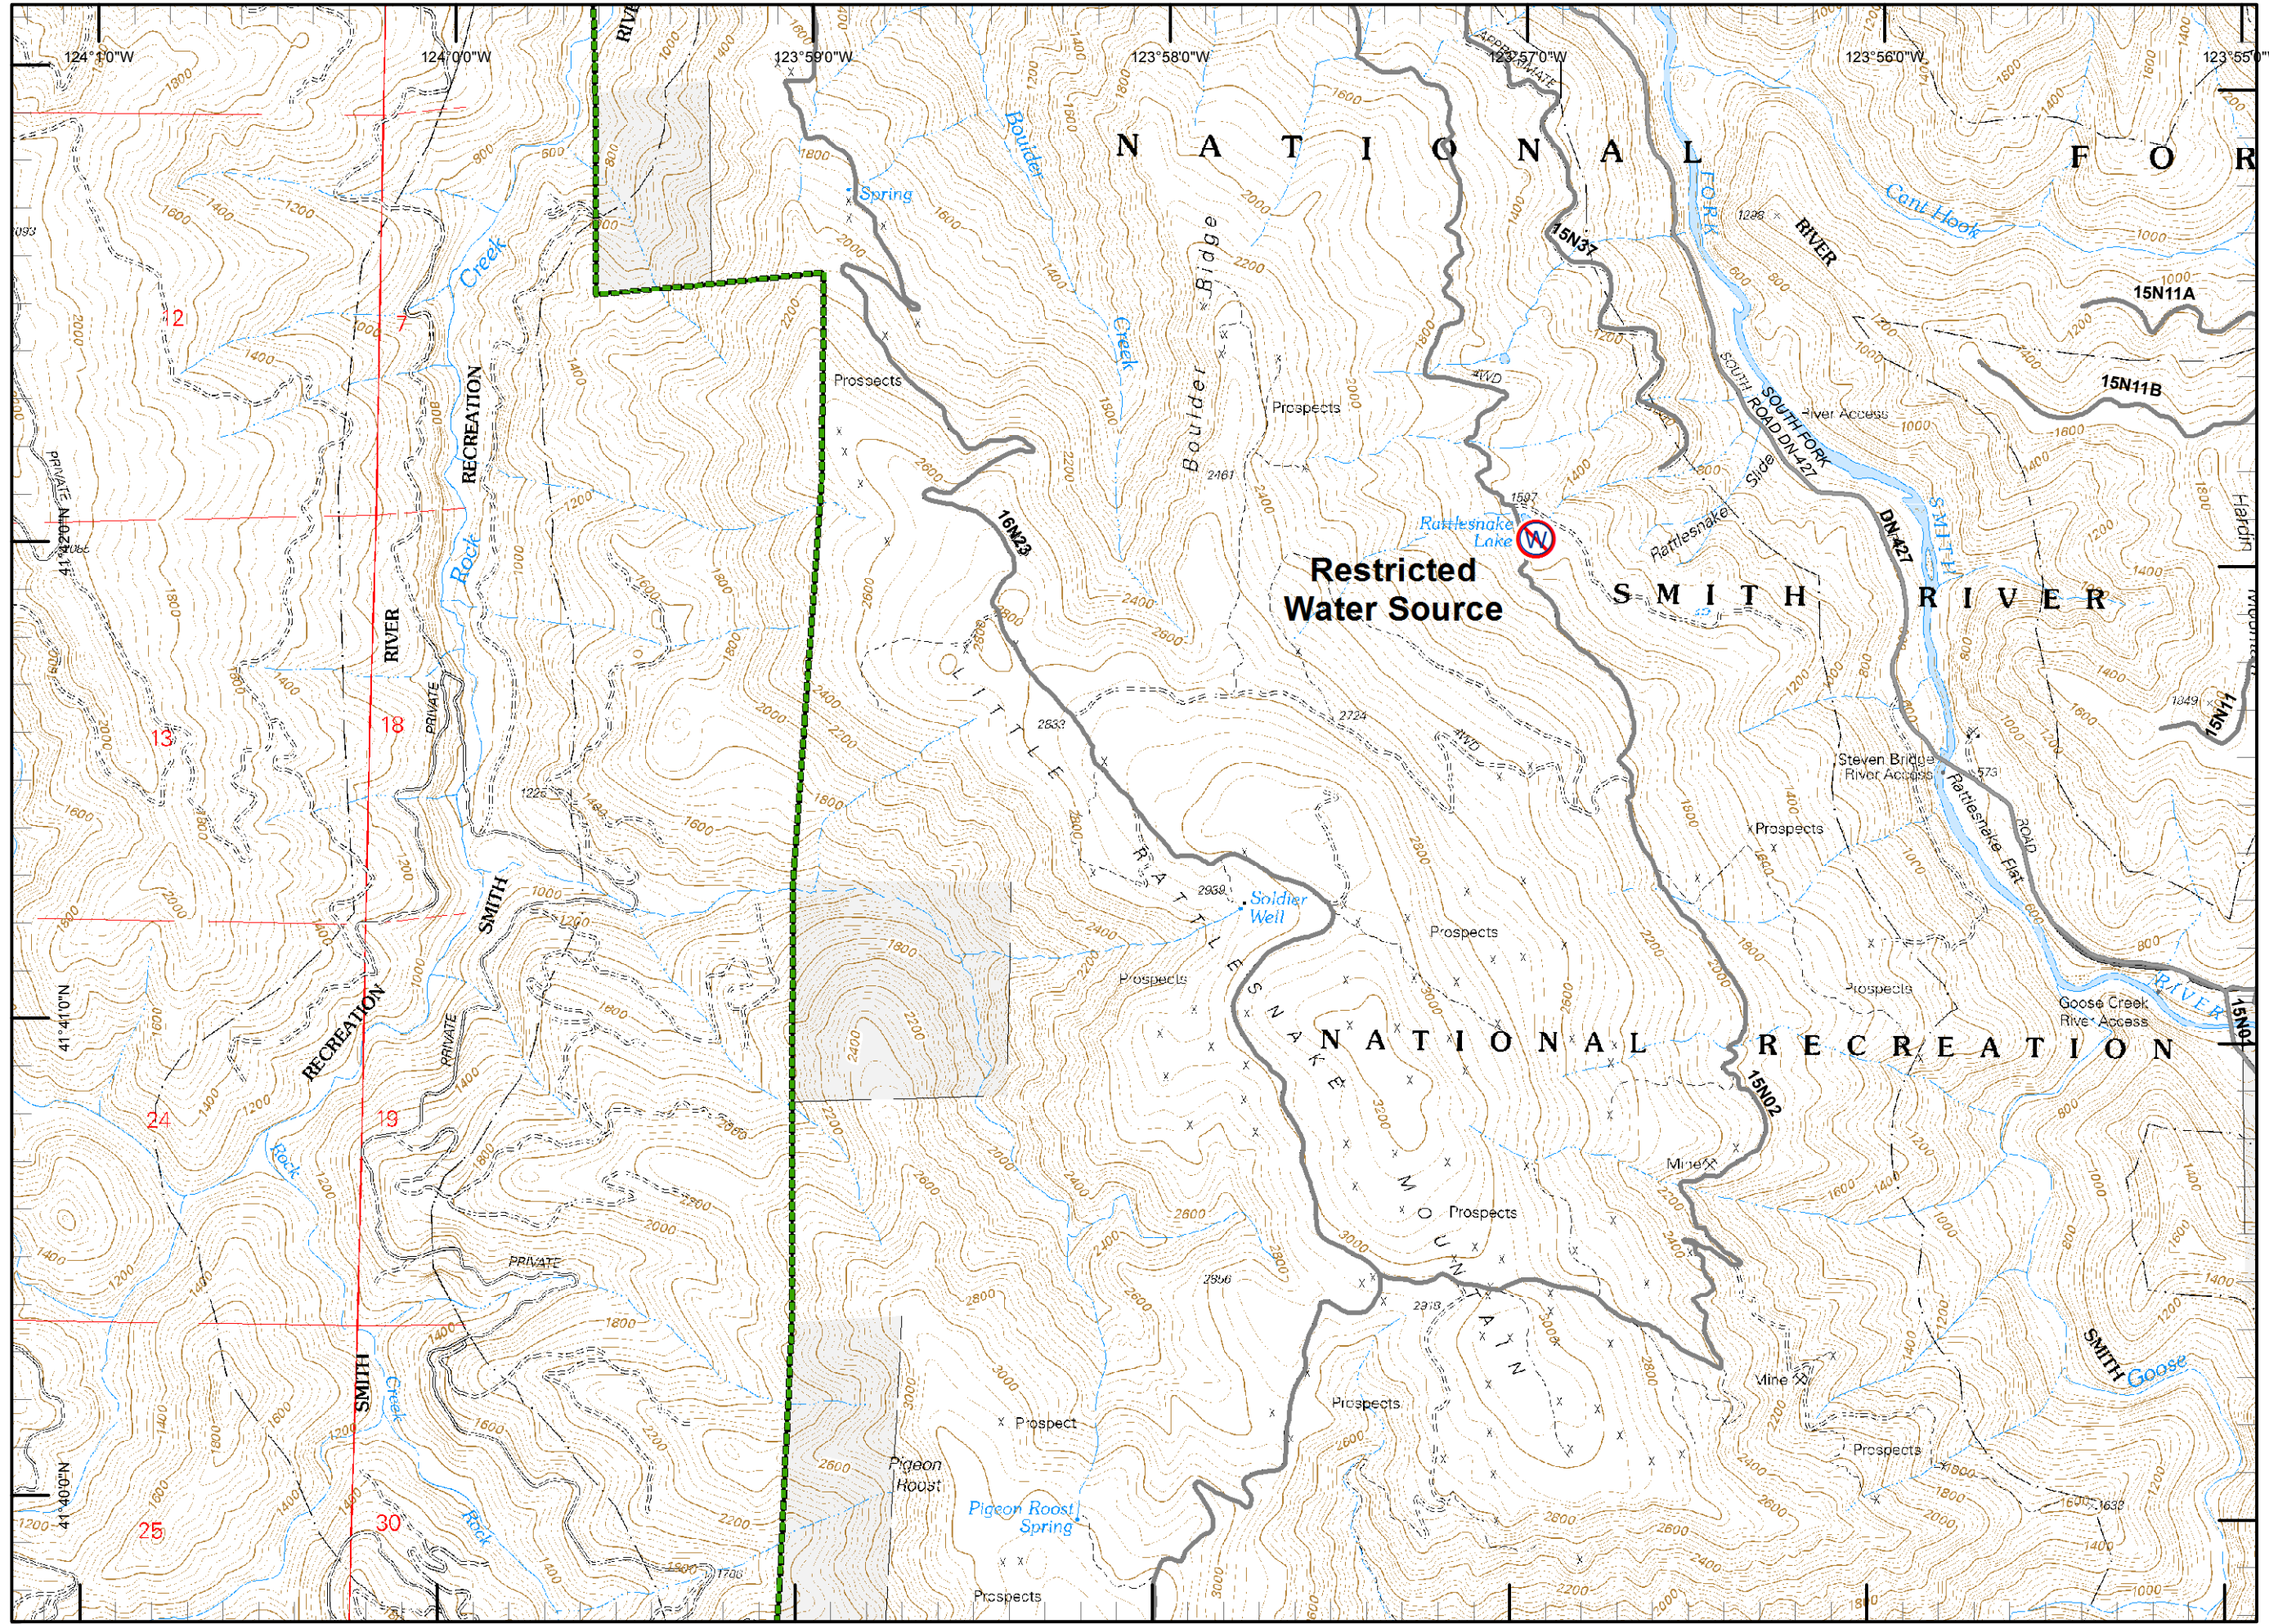

1. **Legend**
2. ( ) Division
   - Drop Point
   - ⊗ Fire Origin
   - ♂ Spot Fire
   - Helispot
   - Ⓢ Staging Area
   - Ⓜ Water Source
   - Ⓜ Restricted Water Source
   - WX RAWS
   - Ⓟ Incident Base
   - Ⓢ Camp
   - Ⓜ Incident Command Post
   - Ⓜ Repeater
   - ⚠ Safety Zone
   - Ⓜ Helibase
   - ⊗ Proposed Dozer Line
   - Ⓜ Uncontrolled Fire Edge
   - Ⓜ Completed Dozer Line
   - Completed Line
   - H - H - Hand Line
   - R - R - Road as Completed Line
   - M - M - Masticated
   - G - G - Graded Road
   - Siskiyou Wilderness
   - Ⓜ Forest Boundary
   - Ⓜ Bear Basin Butte Botanical Area