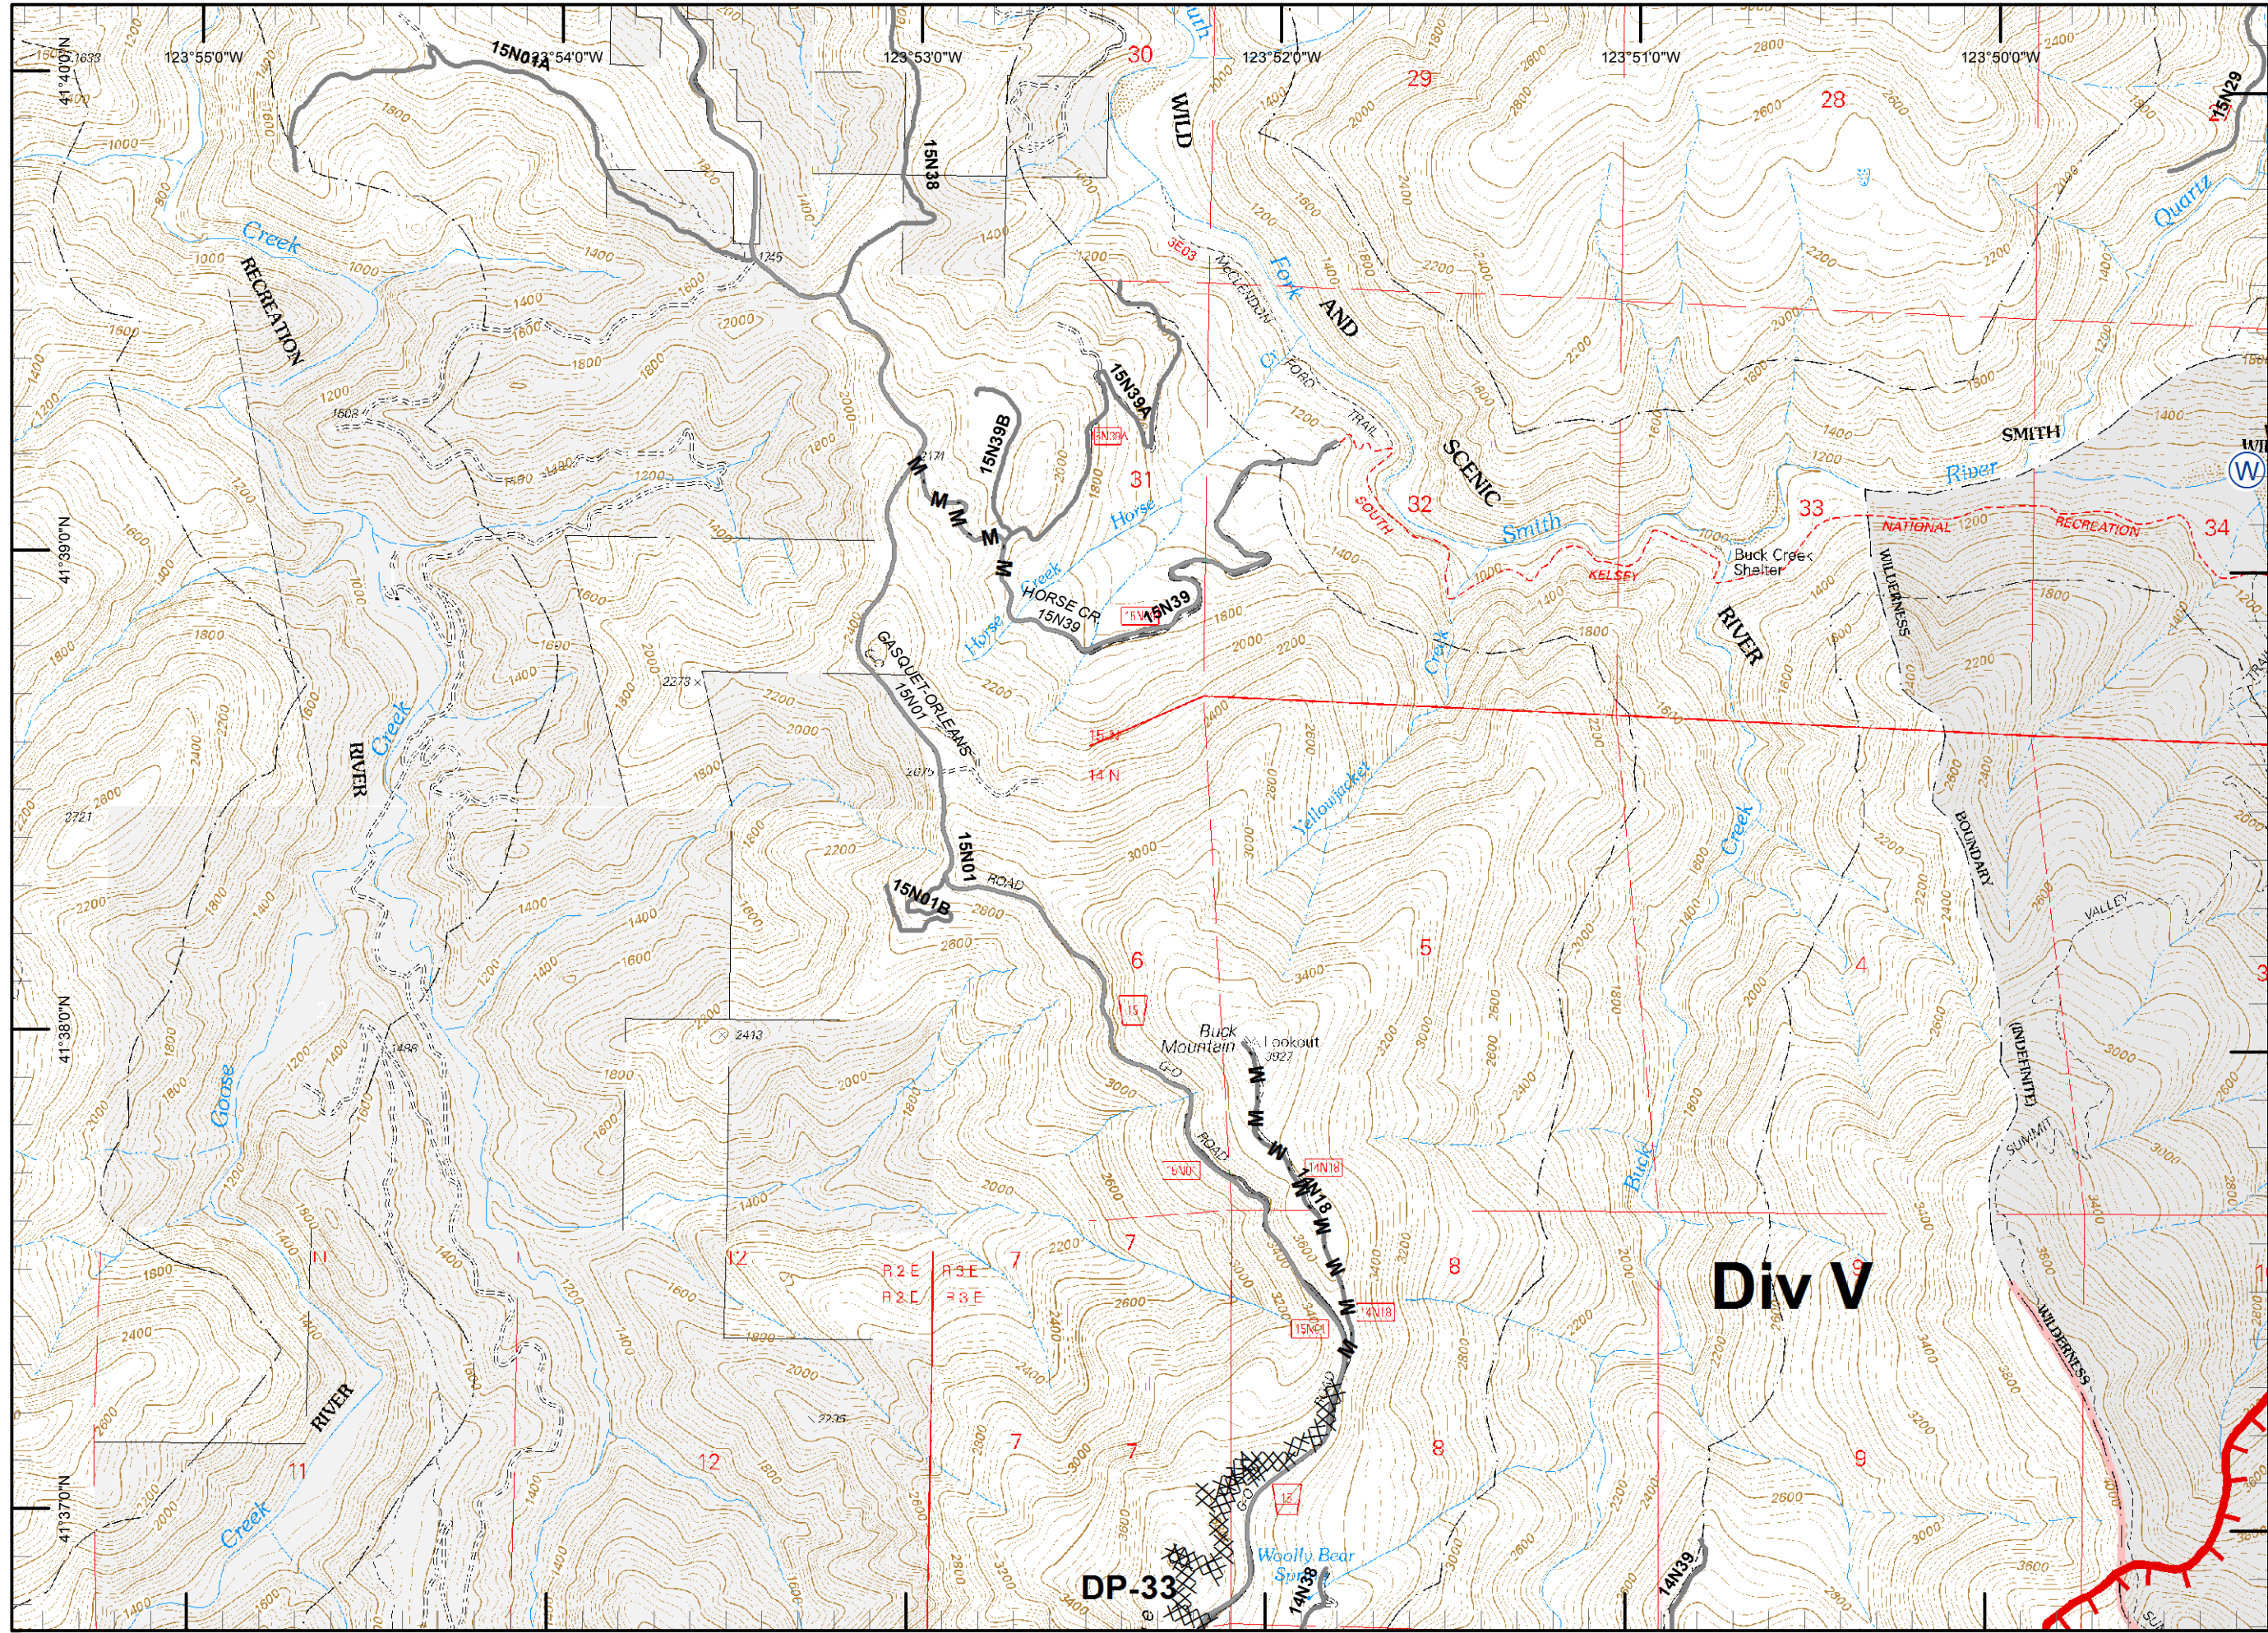

N
RJM
9/8/2015
10:21:22 PM