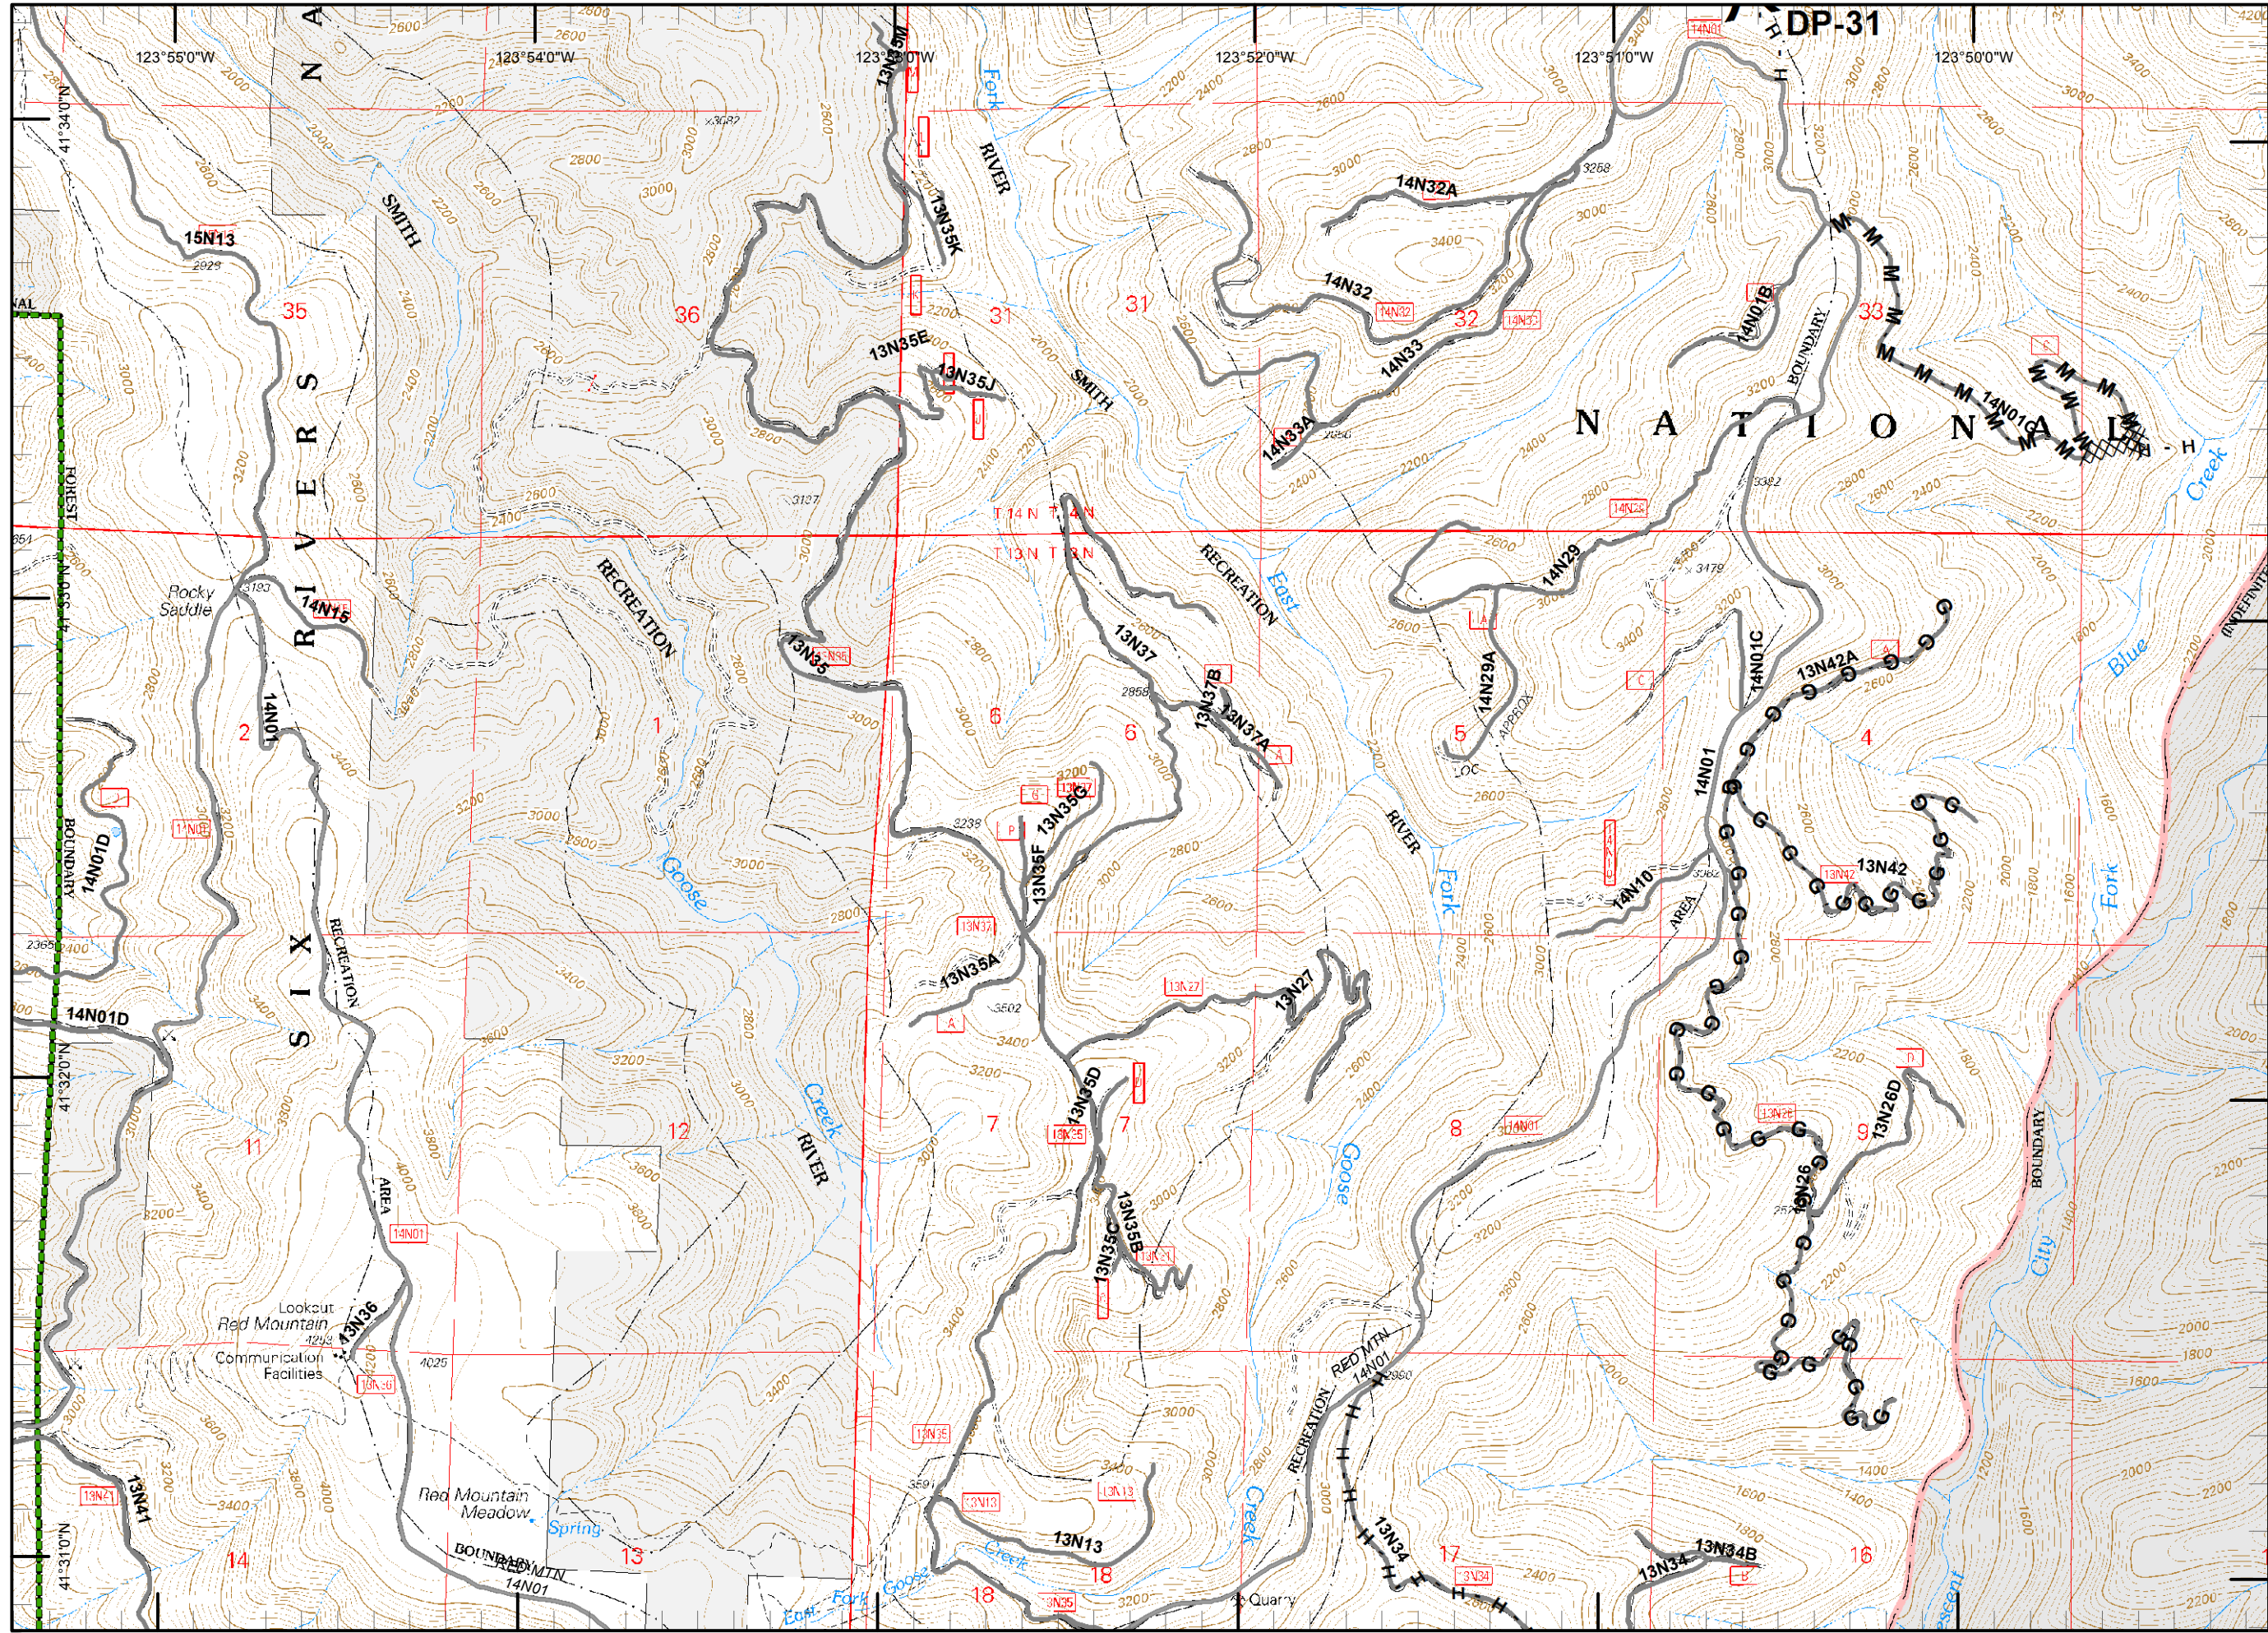

Legend

- ( ) Division
- Drop Point
- ⊗ Fire Origin
- ♂ Spot Fire
- Helispot
- ⊙ Staging Area
- ⊙ Water Source
- ⊙ Restricted Water Source
- WX RAWS
- ⊙ Incident Base
- ⊙ Camp
- ⊙ Incident Command Post
- ⊙ Repeater
- ⚠ Safety Zone
- ⊙ Helibase
- ⊙ ● Proposed Dozer Line
- ⊙ Uncontrolled Fire Edge
- ⊙ Completed Dozer Line
- Completed Line
- H - H - Hand Line
- R - R - Road as Completed Line
- M - M - Masticated
- G - G - Graded Road
- Siskiyou Wilderness
- ⊙ Forest Boundary
- ⊙ Bear Basin Butte Botanical Area