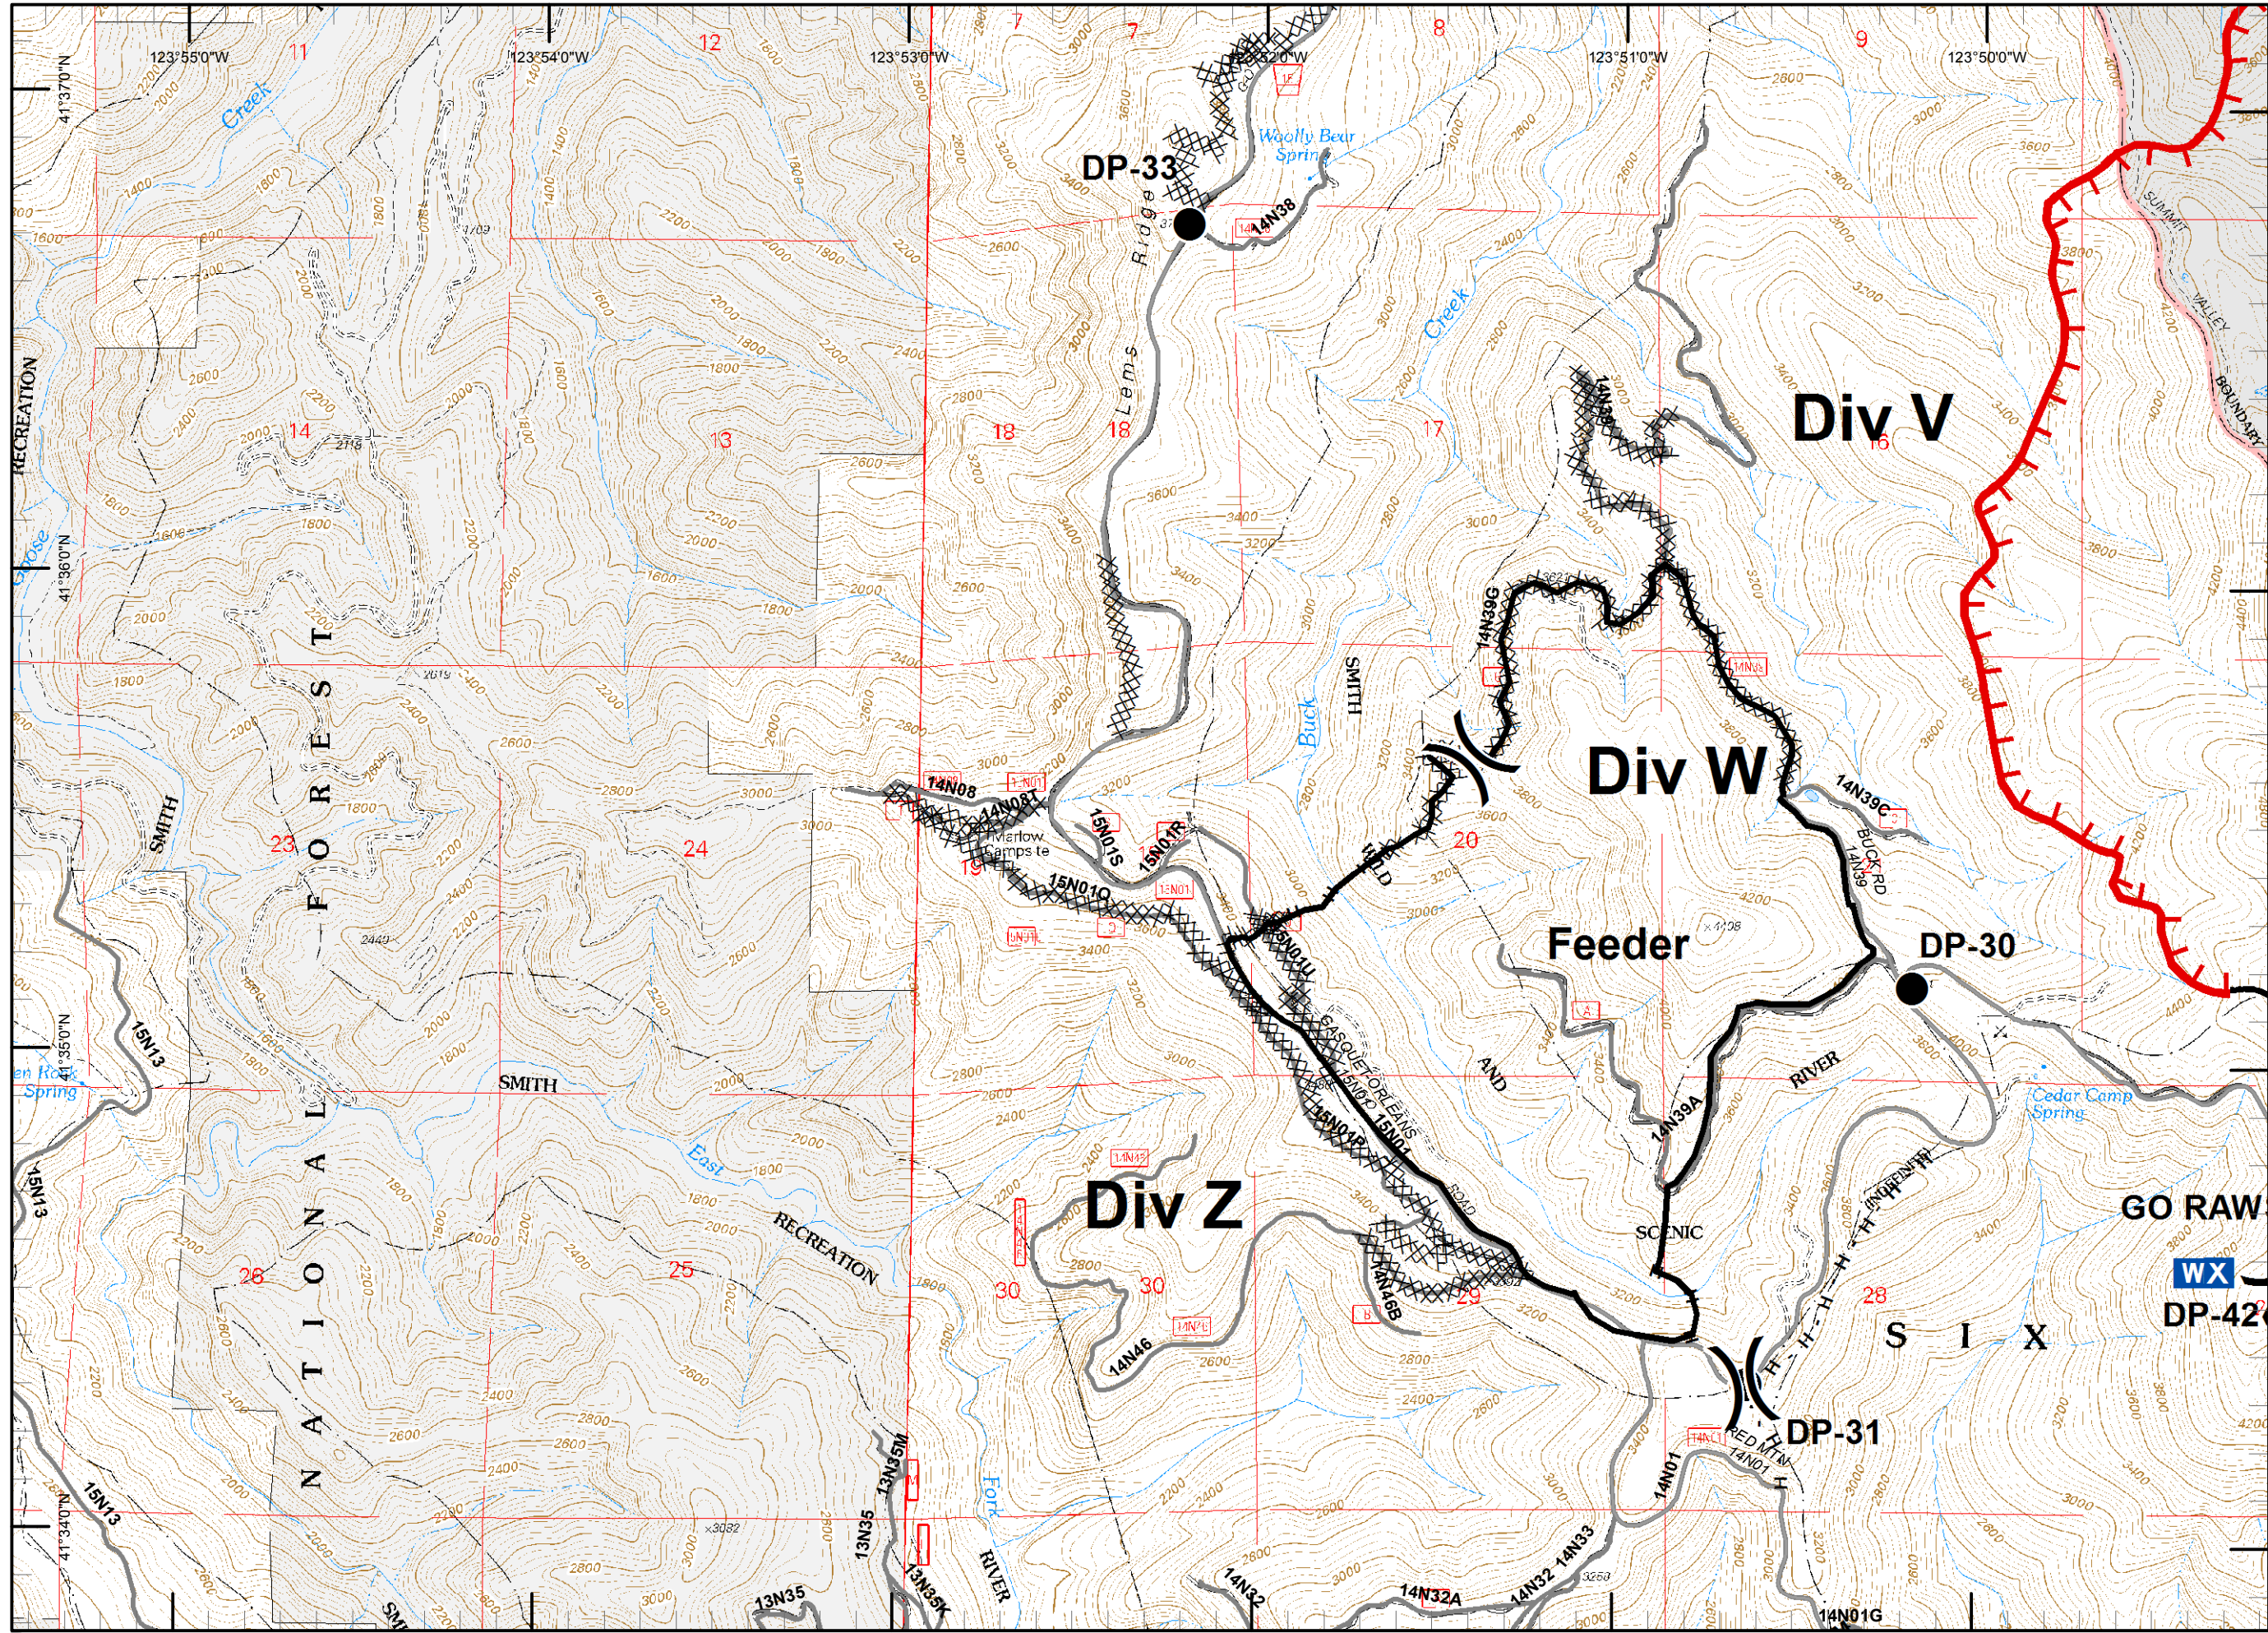

Legend

- ( ) Division
- Drop Point
- ⊗ Fire Origin
- ♂ Spot Fire
- Helispot
- ⊙ Staging Area
- ⊙ Water Source
- ⊙ Restricted Water Source
- WX RAWS
- ⊙ Incident Base
- ⊙ Camp
- ⊙ Incident Command Post
- ⊙ Repeater
- ⚠ Safety Zone
- ⊙ Helibase
- ⊙ Proposed Dozer Line
- ⊗ Uncontrolled Fire Edge
- ⊗ Completed Dozer Line
- Completed Line
- H - H - Hand Line
- R - R - Road as Completed Line
- M - M - Masticated
- G - G - Graded Road
- Siskiyou Wilderness
- ⊖ Forest Boundary
- ⊖ Bear Basin Butte Botanical Area