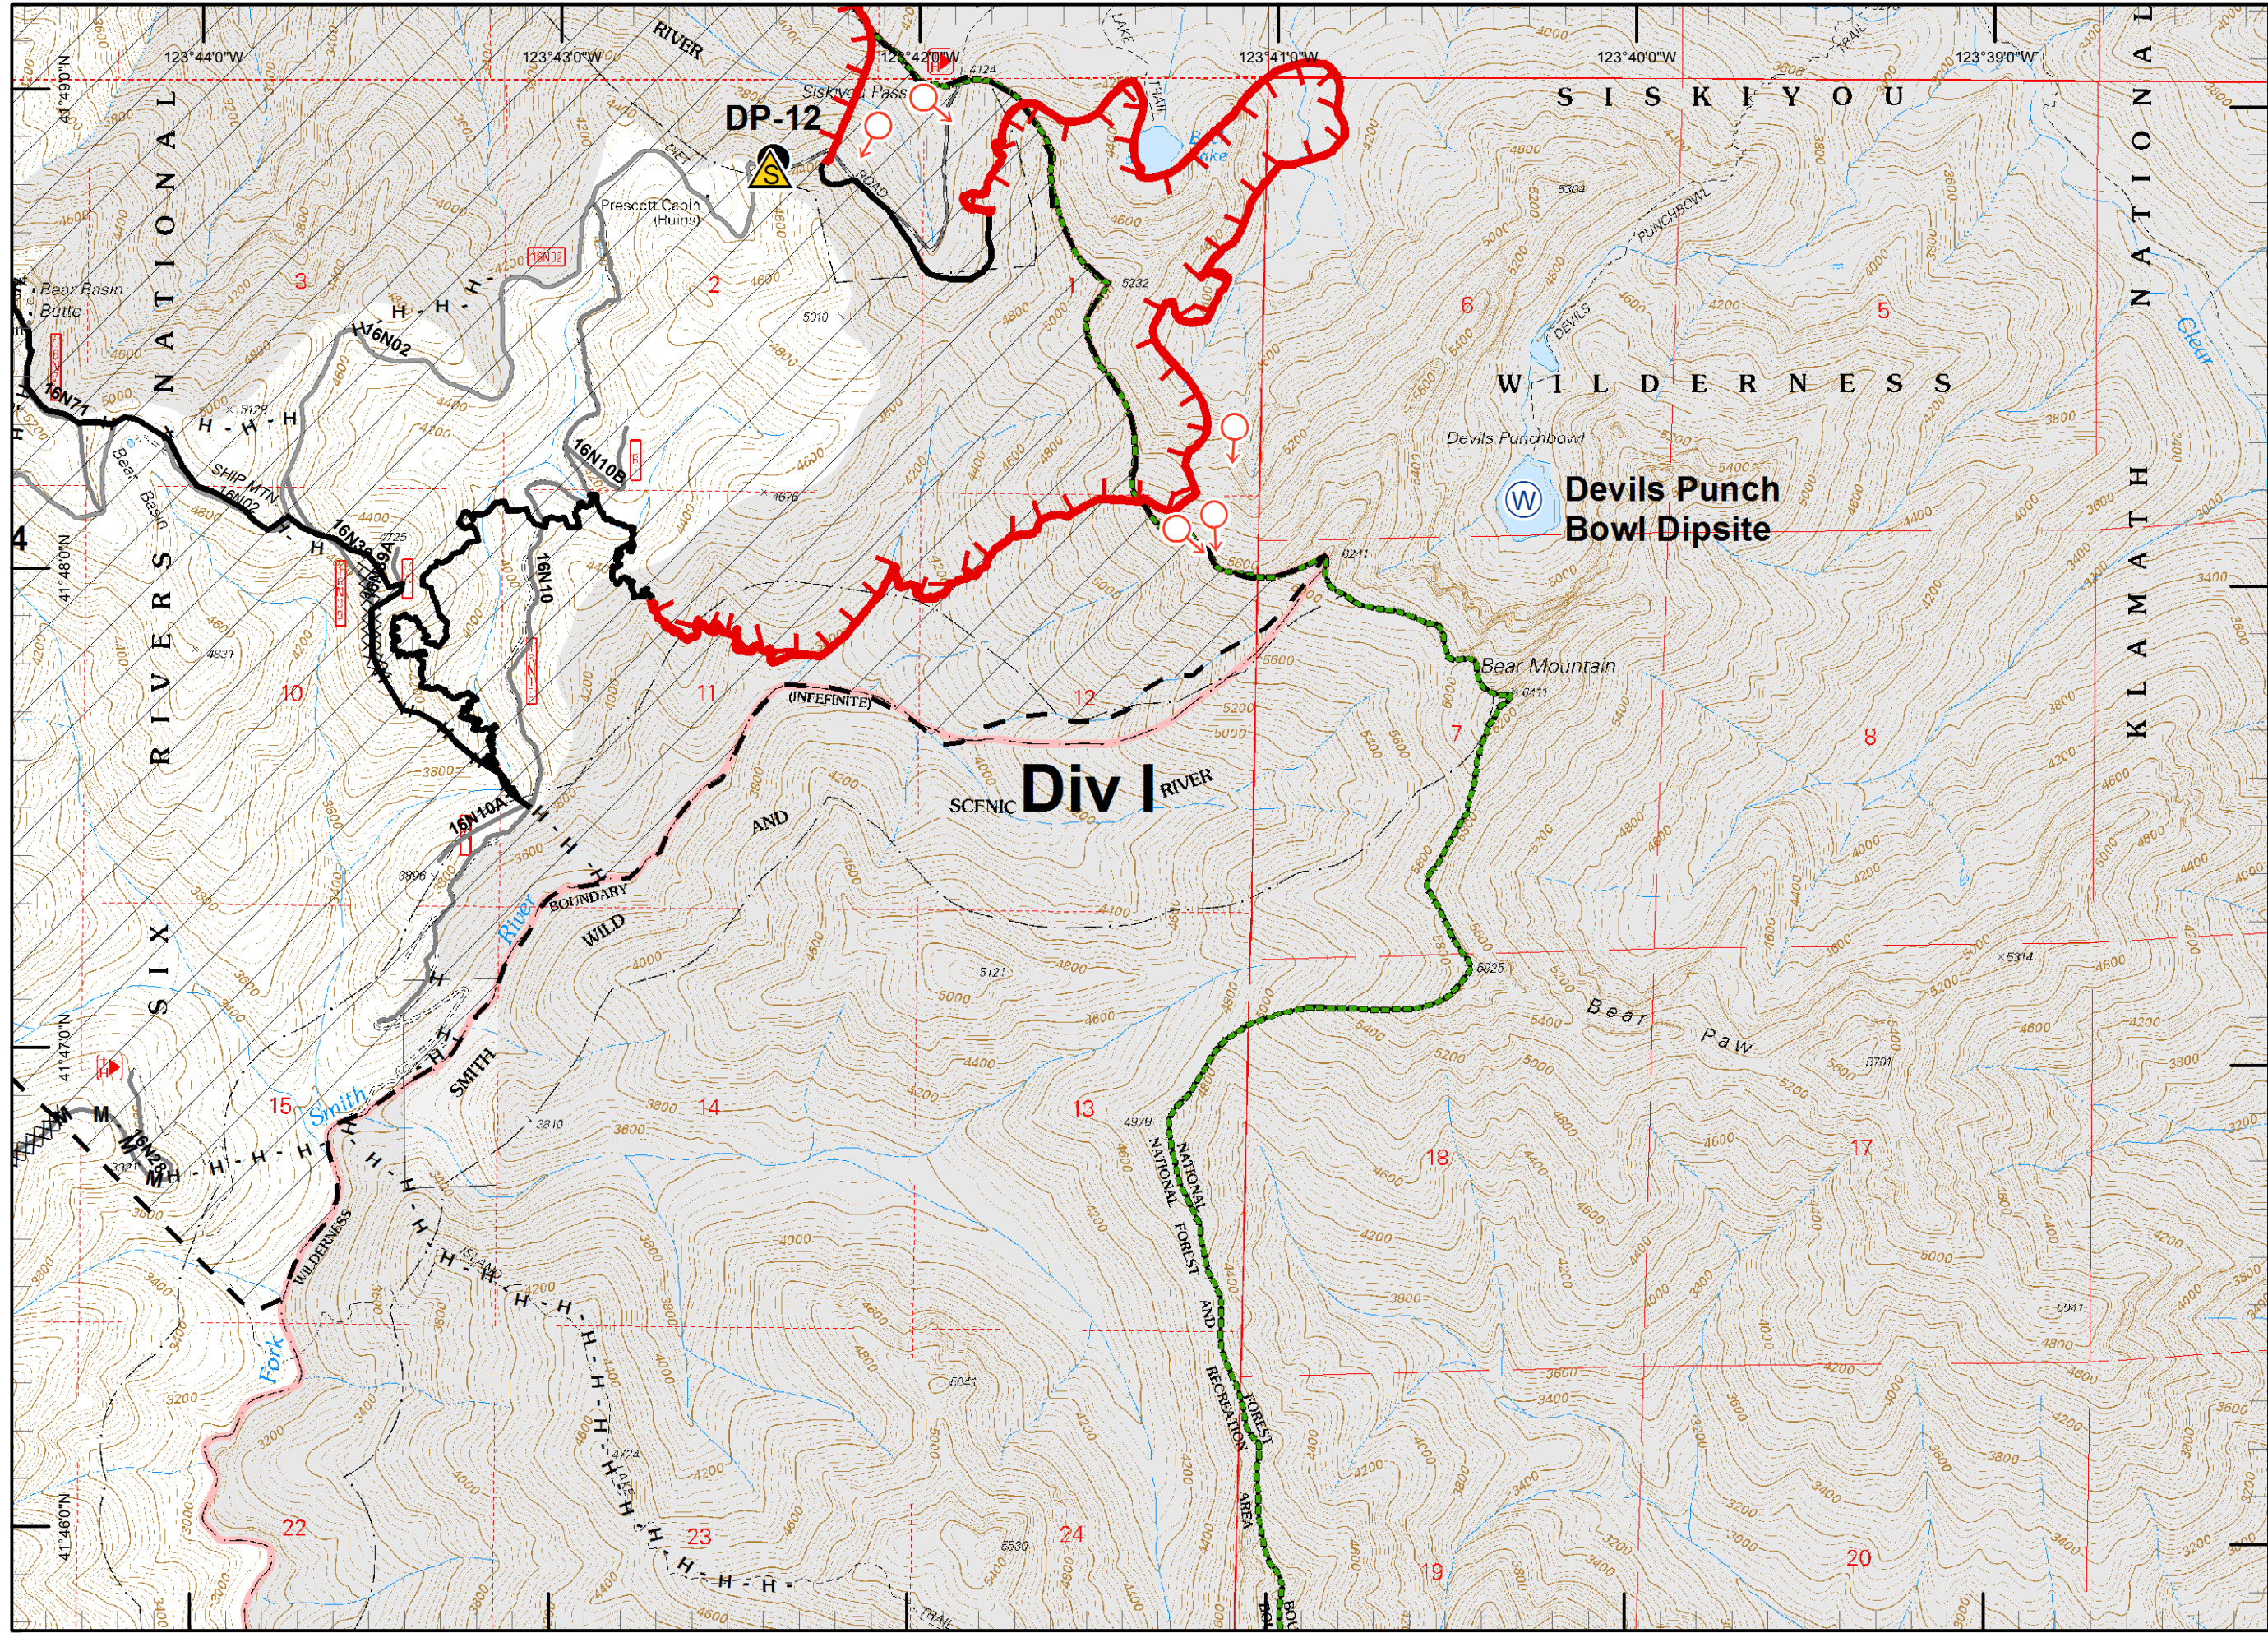

Legend

- () Division
- Drop Point
- ⊗ Fire Origin
- ♂ Spot Fire
- Helispot
- Ⓢ Staging Area
- Ⓜ Water Source
- Ⓜ Restricted Water Source
- WX RAWS
- Ⓟ Incident Base
- Ⓢ Camp
- Ⓜ Incident Command Post
- Ⓜ Repeater
- ⚠ Safety Zone
- Ⓜ Helibase
- ⊗ ● Proposed Dozer Line
- Ⓜ Uncontrolled Fire Edge
- Ⓜ Completed Dozer Line
- Completed Line
- H - H - Hand Line
- R - R - Road as Completed Line
- M - M - Masticated
- G - G - Graded Road
- Siskiyou Wilderness
- ▬ Forest Boundary
- ▬ Bear Basin Butte Botanical Area

N
 RJM
 9/8/2015
 10:20:40 PM

- Legend**
- () Division
 - Drop Point
 - ⊗ Fire Origin
 - ♂ Spot Fire
 - Helispot
 - ⊙ Staging Area
 - ⊙ Water Source
 - ⊙ Restricted Water Source
 - WX RAWS
 - ⊙ Incident Base
 - ⊙ Camp
 - ⊙ Incident Command Post
 - ⊙ Repeater
 - ⚠ Safety Zone
 - ⊙ Helibase
 - ⊙ Proposed Dozer Line
 - ⊙ Uncontrolled Fire Edge
 - ⊙ Completed Dozer Line
 - Completed Line
 - H - H - Hand Line
 - R - R - Road as Completed Line
 - M - M - Masticated
 - G - G - Graded Road
 - Siskiyou Wilderness
 - ⊙ Forest Boundary
 - ⊙ Bear Basin Butte Botanical Area

Legend

- () Division
- Drop Point
- ⊗ Fire Origin
- ♂ Spot Fire
- Helispot
- Ⓢ Staging Area
- Ⓜ Water Source
- Ⓜ Restricted Water Source
- WX RAWs
- Ⓟ Incident Base
- Ⓢ Camp
- Ⓜ Incident Command Post
- Ⓟ Repeater
- ⚠ Safety Zone
- Ⓜ Helibase
- ⊗ ● Proposed Dozer Line
- Ⓜ Uncontrolled Fire Edge
- Ⓜ Completed Dozer Line
- Completed Line
- H - H - Hand Line
- R - R - Road as Completed Line
- M - M - Masticated
- G - G - Graded Road
- Siskiyou Wilderness
- Forest Boundary
- Bear Basin Butte Botanical Area