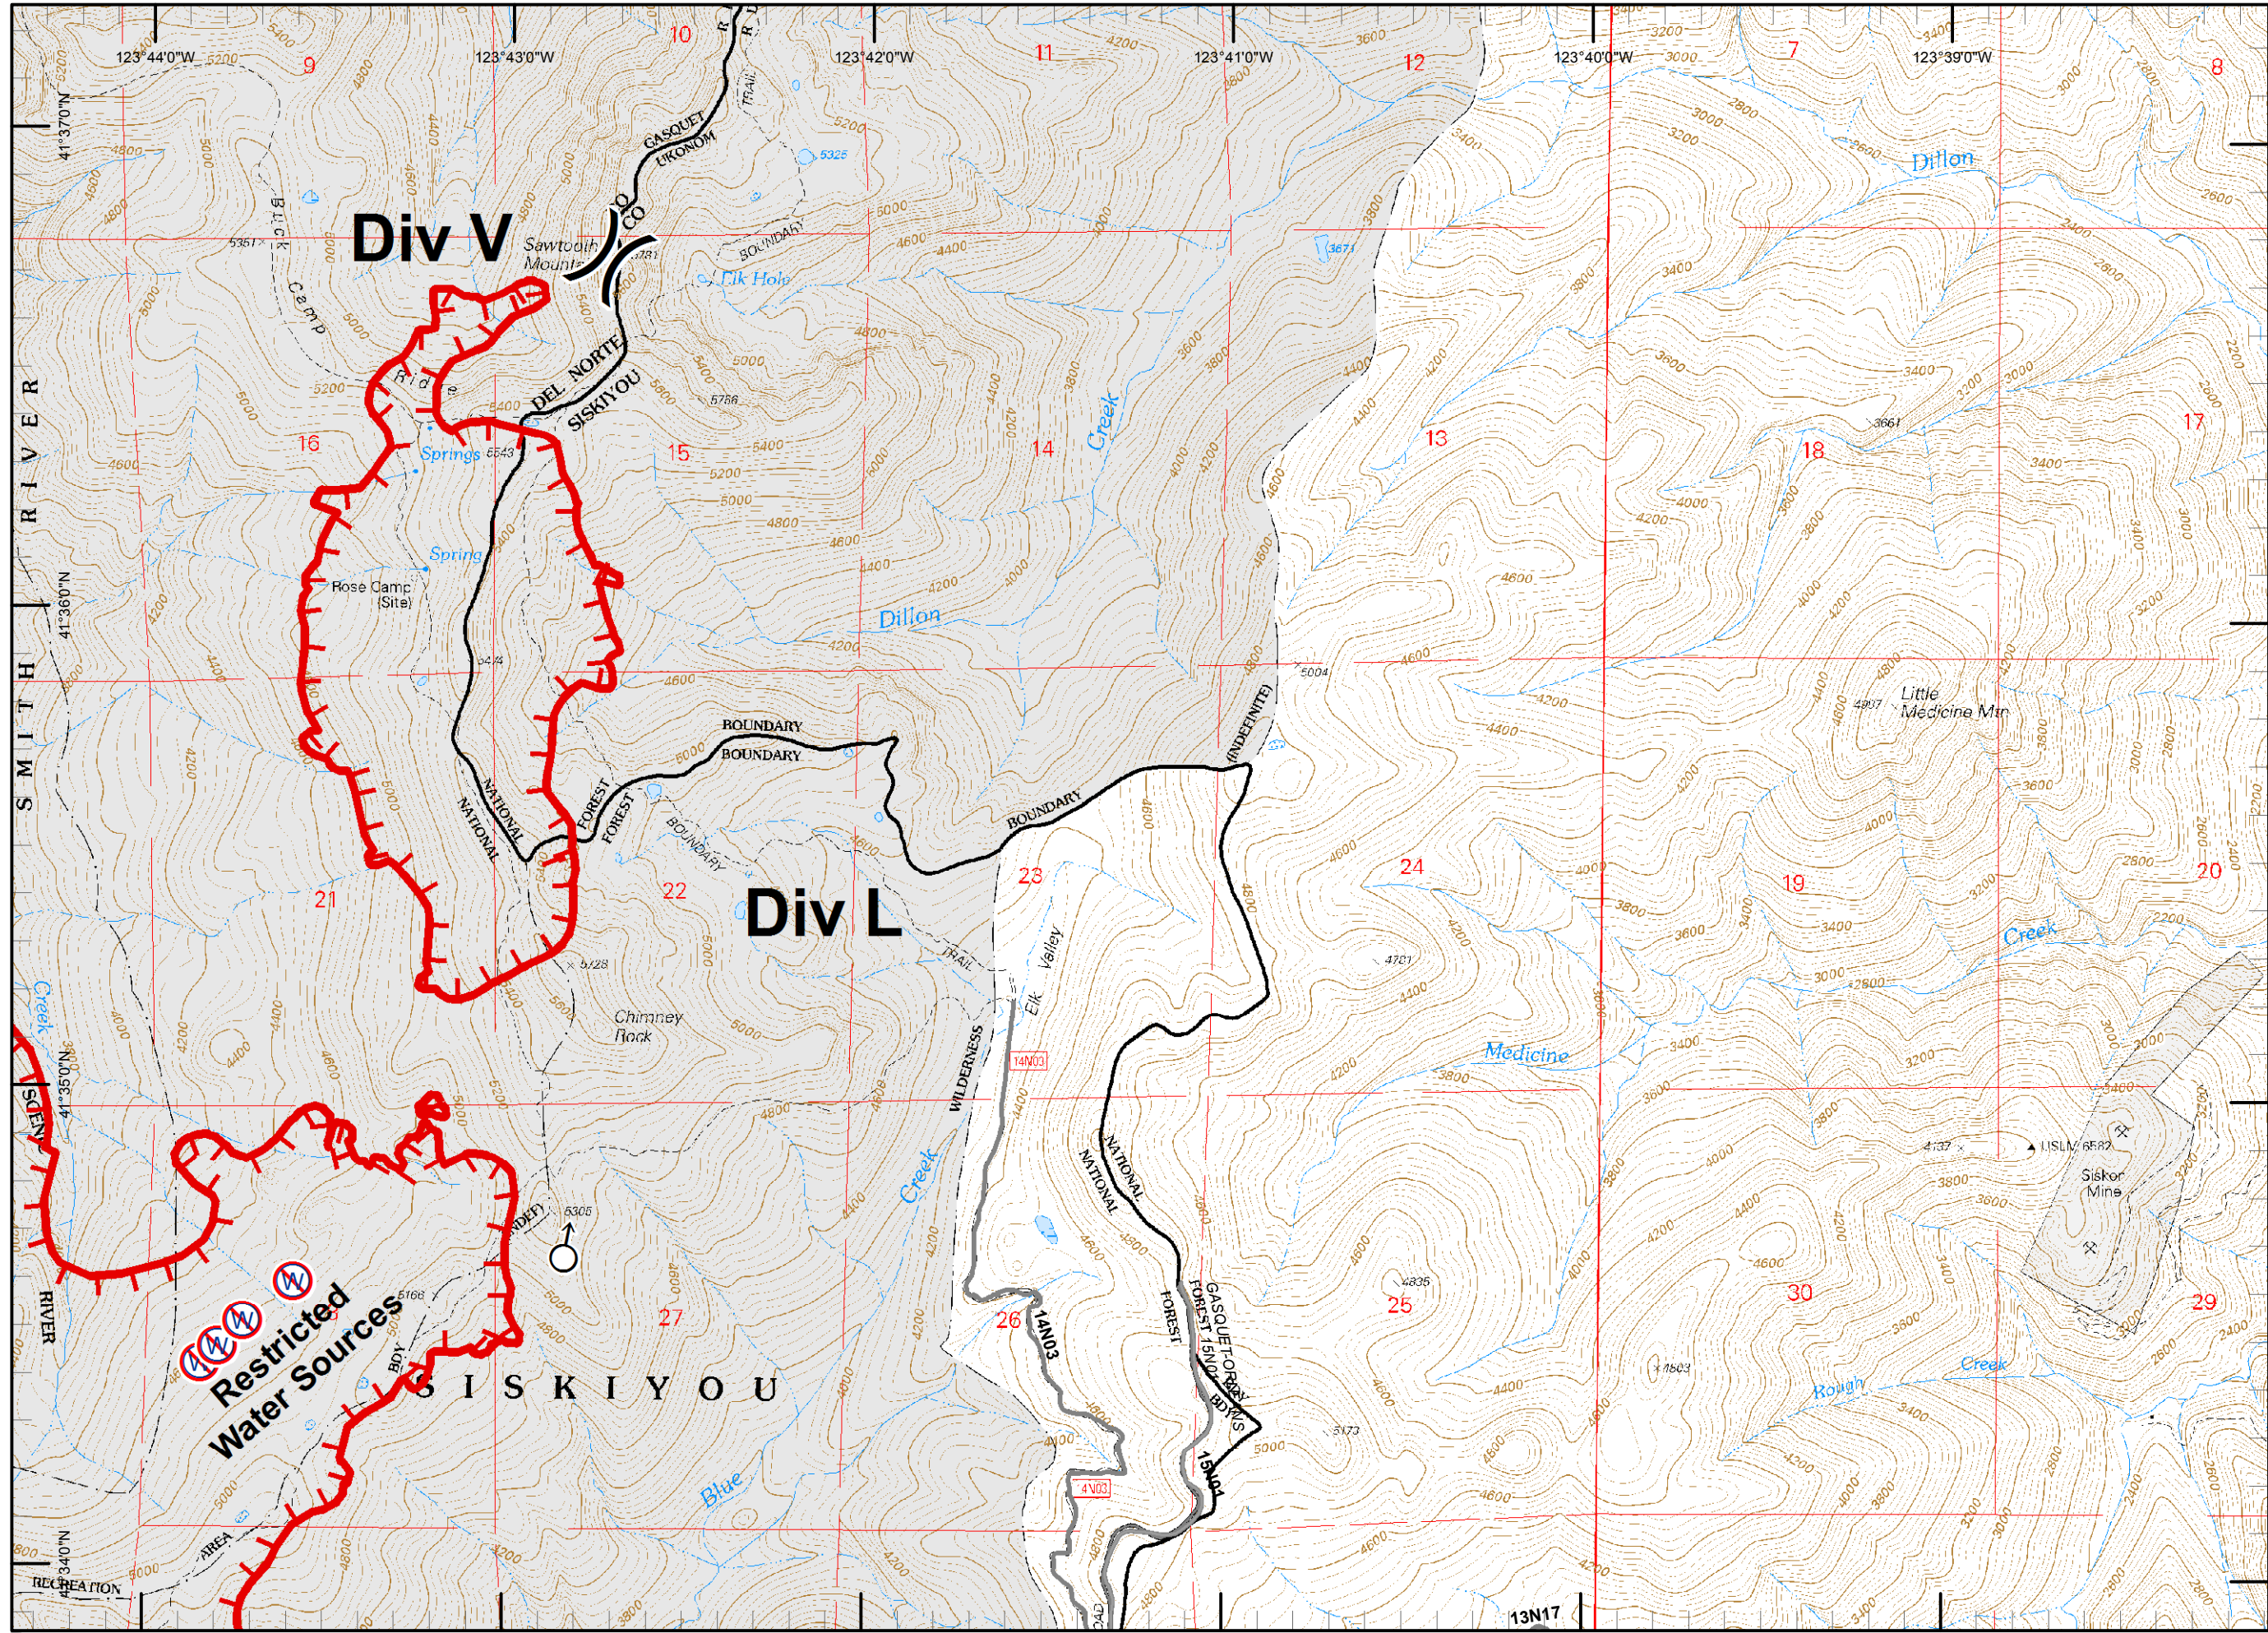

Legend

- ( ) Division
- Drop Point
- ⊗ Fire Origin
- ♂ Spot Fire
- Helispot
- Ⓢ Staging Area
- Ⓜ Water Source
- Ⓜ Restricted Water Source
- WX RAWS
- Ⓟ Incident Base
- Ⓢ Camp
- Ⓜ Incident Command Post
- Ⓜ Repeater
- ⚠ Safety Zone
- Ⓜ Helibase
- ⊗ ● Proposed Dozer Line
- Ⓜ Uncontrolled Fire Edge
- Ⓜ Completed Dozer Line
- Completed Line
- H - H - Hand Line
- R - R - Road as Completed Line
- M - M - Masticated
- G - G - Graded Road
- Siskiyou Wilderness
- --- Forest Boundary
- ▨ Bear Basin Butte Botanical Area