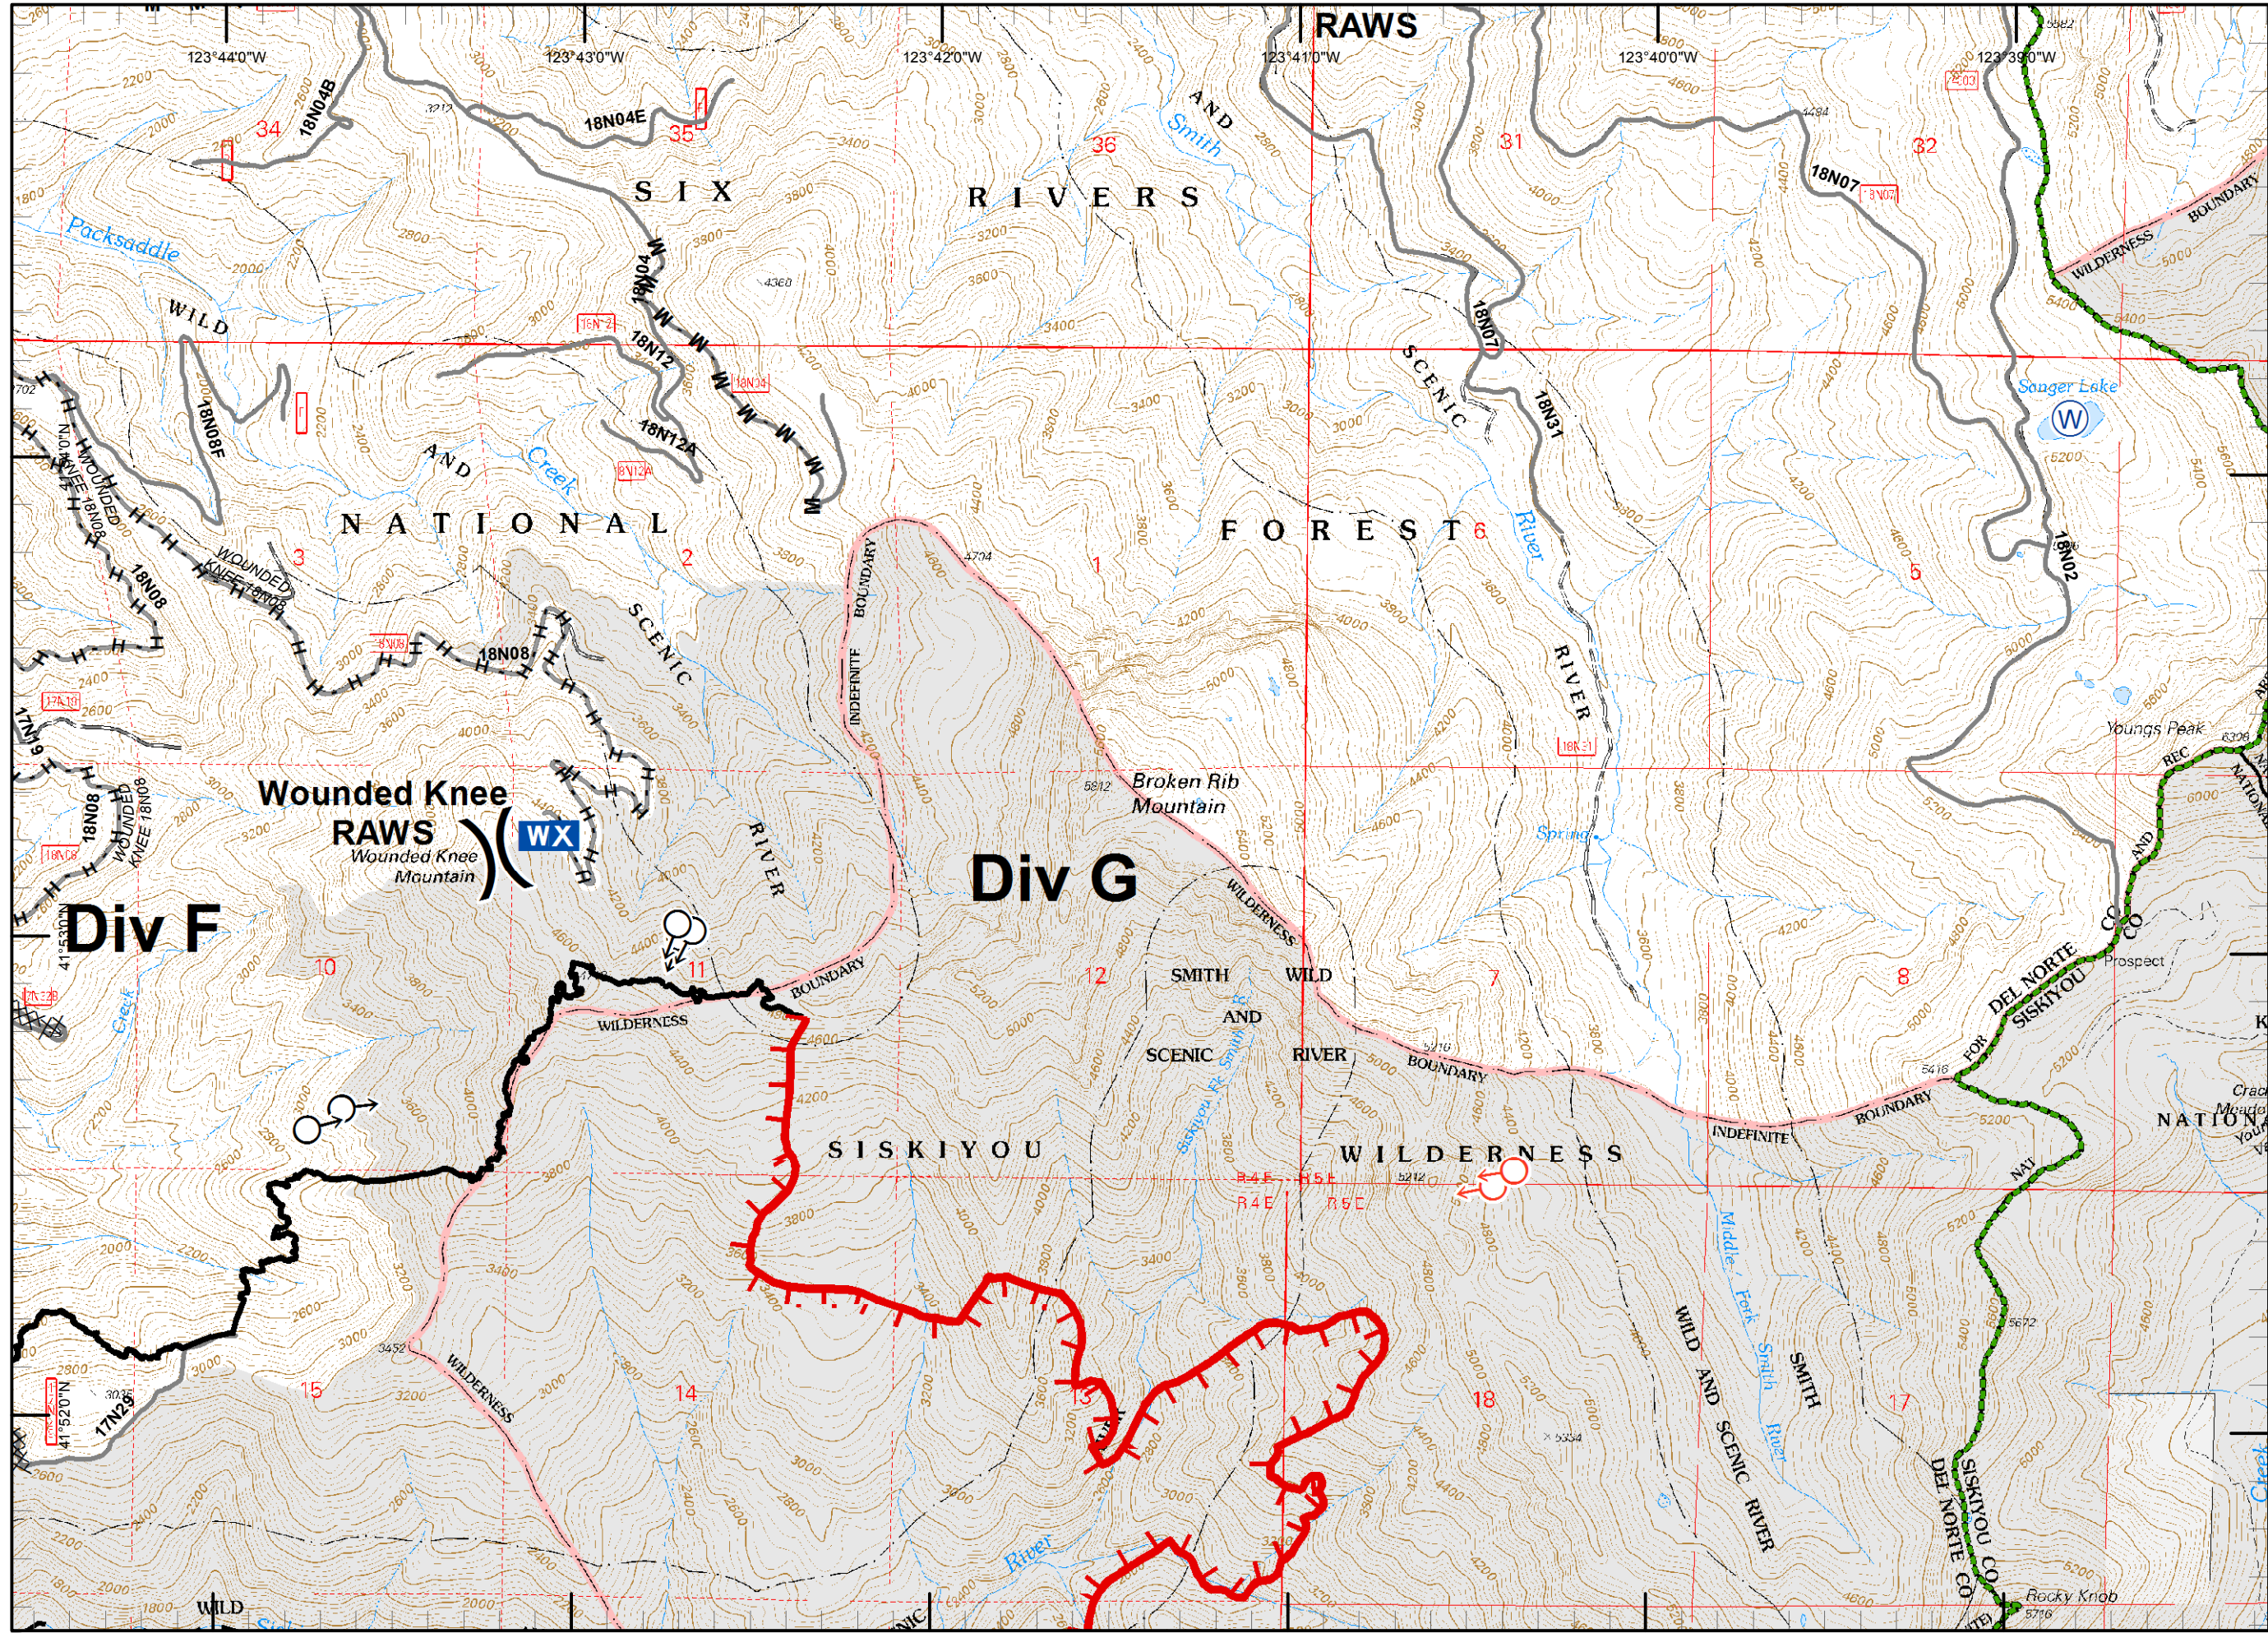

Legend

- () Division
- Drop Point
- ⊗ Fire Origin
- ♂ Spot Fire
- Helispot
- ⊙ Staging Area
- ⊙ Water Source
- ⊙ Restricted Water Source
- WX RAWS
- ⊙ Incident Base
- ⊙ Camp
- ⊙ Incident Command Post
- ⊙ Repeater
- ⚠ Safety Zone
- ⊙ Helibase
- ⊙ Proposed Dozer Line
- ▬ Uncontrolled Fire Edge
- ▬ Completed Dozer Line
- ▬ Completed Line
- H - H - Hand Line
- R - R - Road as Completed Line
- M - M - Masticated
- G - G - Graded Road
- Siskiyou Wilderness
- ▬ Forest Boundary
- ▬ Bear Basin Butte Botanical Area

RJM
9/8/2015
10:20:03 PM

Legend

- () Division
- Drop Point
- ⊗ Fire Origin
- ♂ Spot Fire
- Helispot
- Ⓢ Staging Area
- Ⓜ Water Source
- Ⓜ Restricted Water Source
- WX RAWS
- Ⓟ Incident Base
- Ⓢ Camp
- Ⓢ Incident Command Post
- Ⓢ Repeater
- ⚠ Safety Zone
- Ⓜ Helibase
- ⊗ ● Proposed Dozer Line
- Ⓢ Uncontrolled Fire Edge
- Ⓢ Completed Dozer Line
- Completed Line
- H - H - Hand Line
- R - R - Road as Completed Line
- M - M - Masticated
- G - G - Graded Road
- Siskiyou Wilderness
- Ⓢ Forest Boundary
- Ⓢ Bear Basin Butte Botanical Area

N
 RJM
 9/8/2015
 10:20:06 PM

- Legend**
- () Division
 - Drop Point
 - ⊗ Fire Origin
 - ♂ Spot Fire
 - Helispot
 - Ⓢ Staging Area
 - Ⓜ Water Source
 - Ⓜ Restricted Water Source
 - WX RAWS
 - Ⓟ Incident Base
 - Ⓢ Camp
 - Ⓜ Incident Command Post
 - Ⓜ Repeater
 - ⚠ Safety Zone
 - Ⓜ Helibase
 - ⊗ ● Proposed Dozer Line
 - Uncontrolled Fire Edge
 - ⊗ Completed Dozer Line
 - Completed Line
 - H - H - Hand Line
 - R - R - Road as Completed Line
 - M - M - Masticated
 - G - G - Graded Road
 - ▭ Siskiyou Wilderness
 - ▭ Forest Boundary
 - ▭ Bear Basin Butte Botanical Area