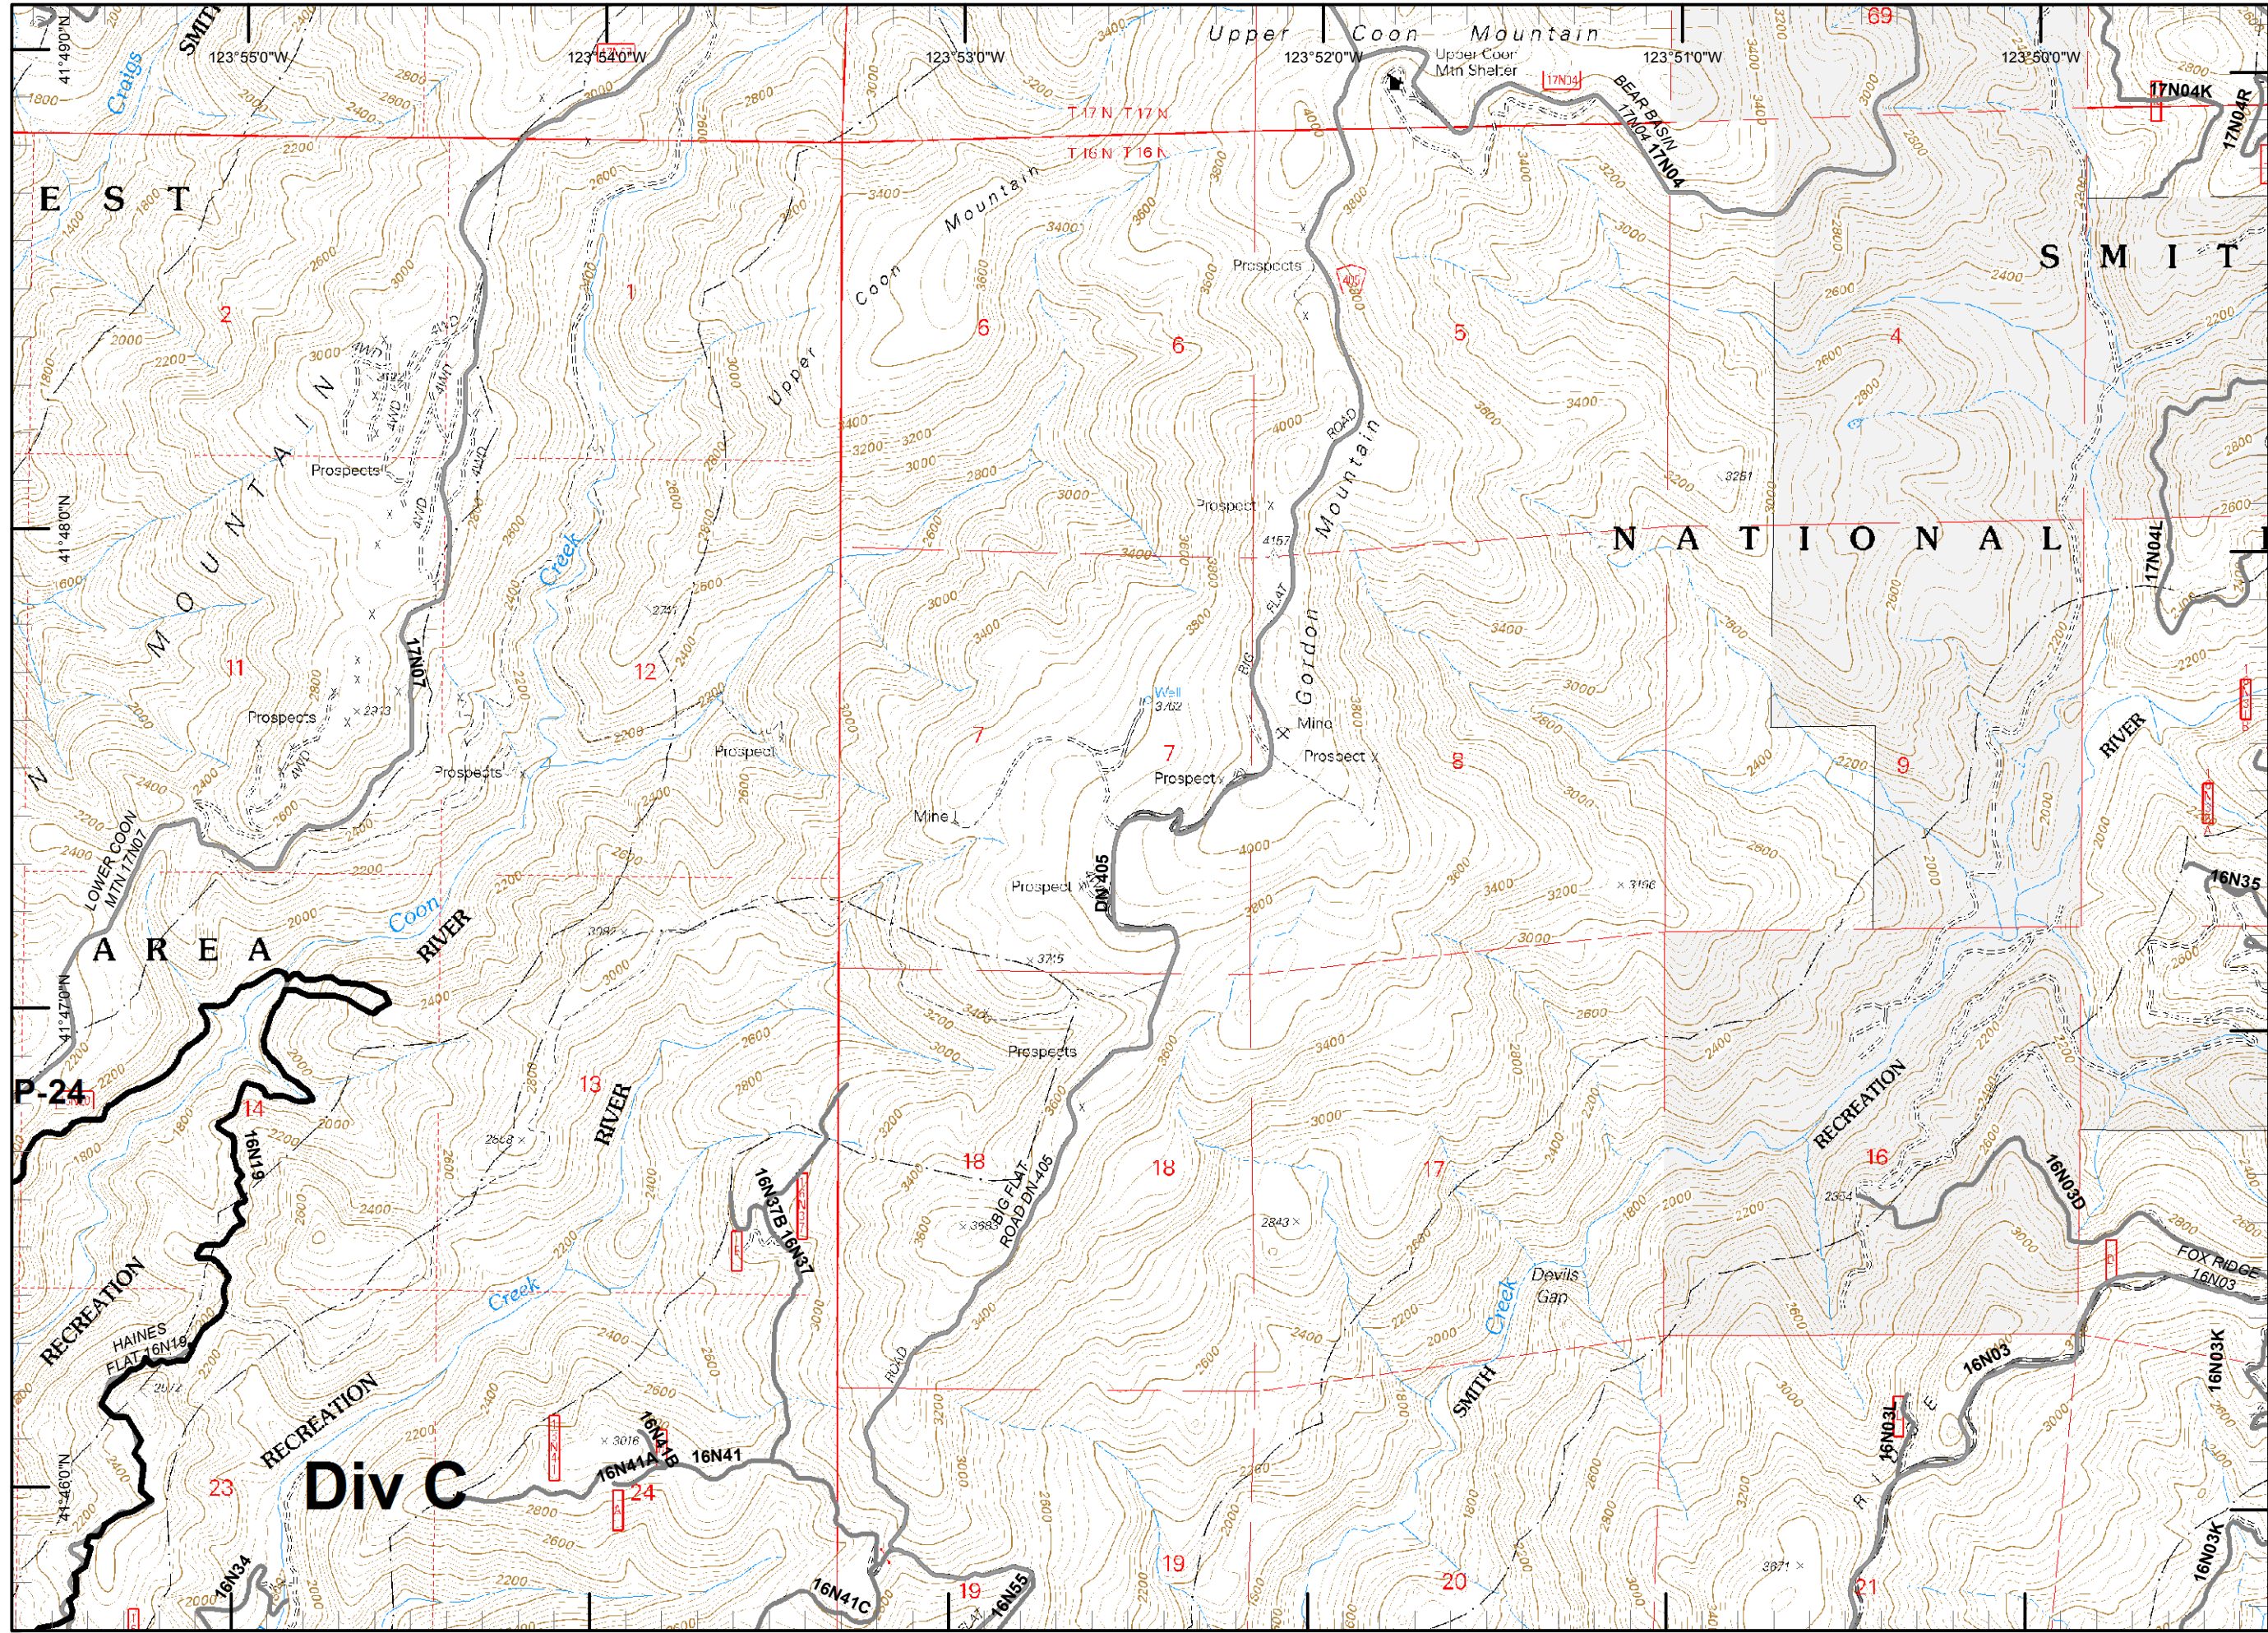

N
RJM
9/8/2015
10:20:40 PM