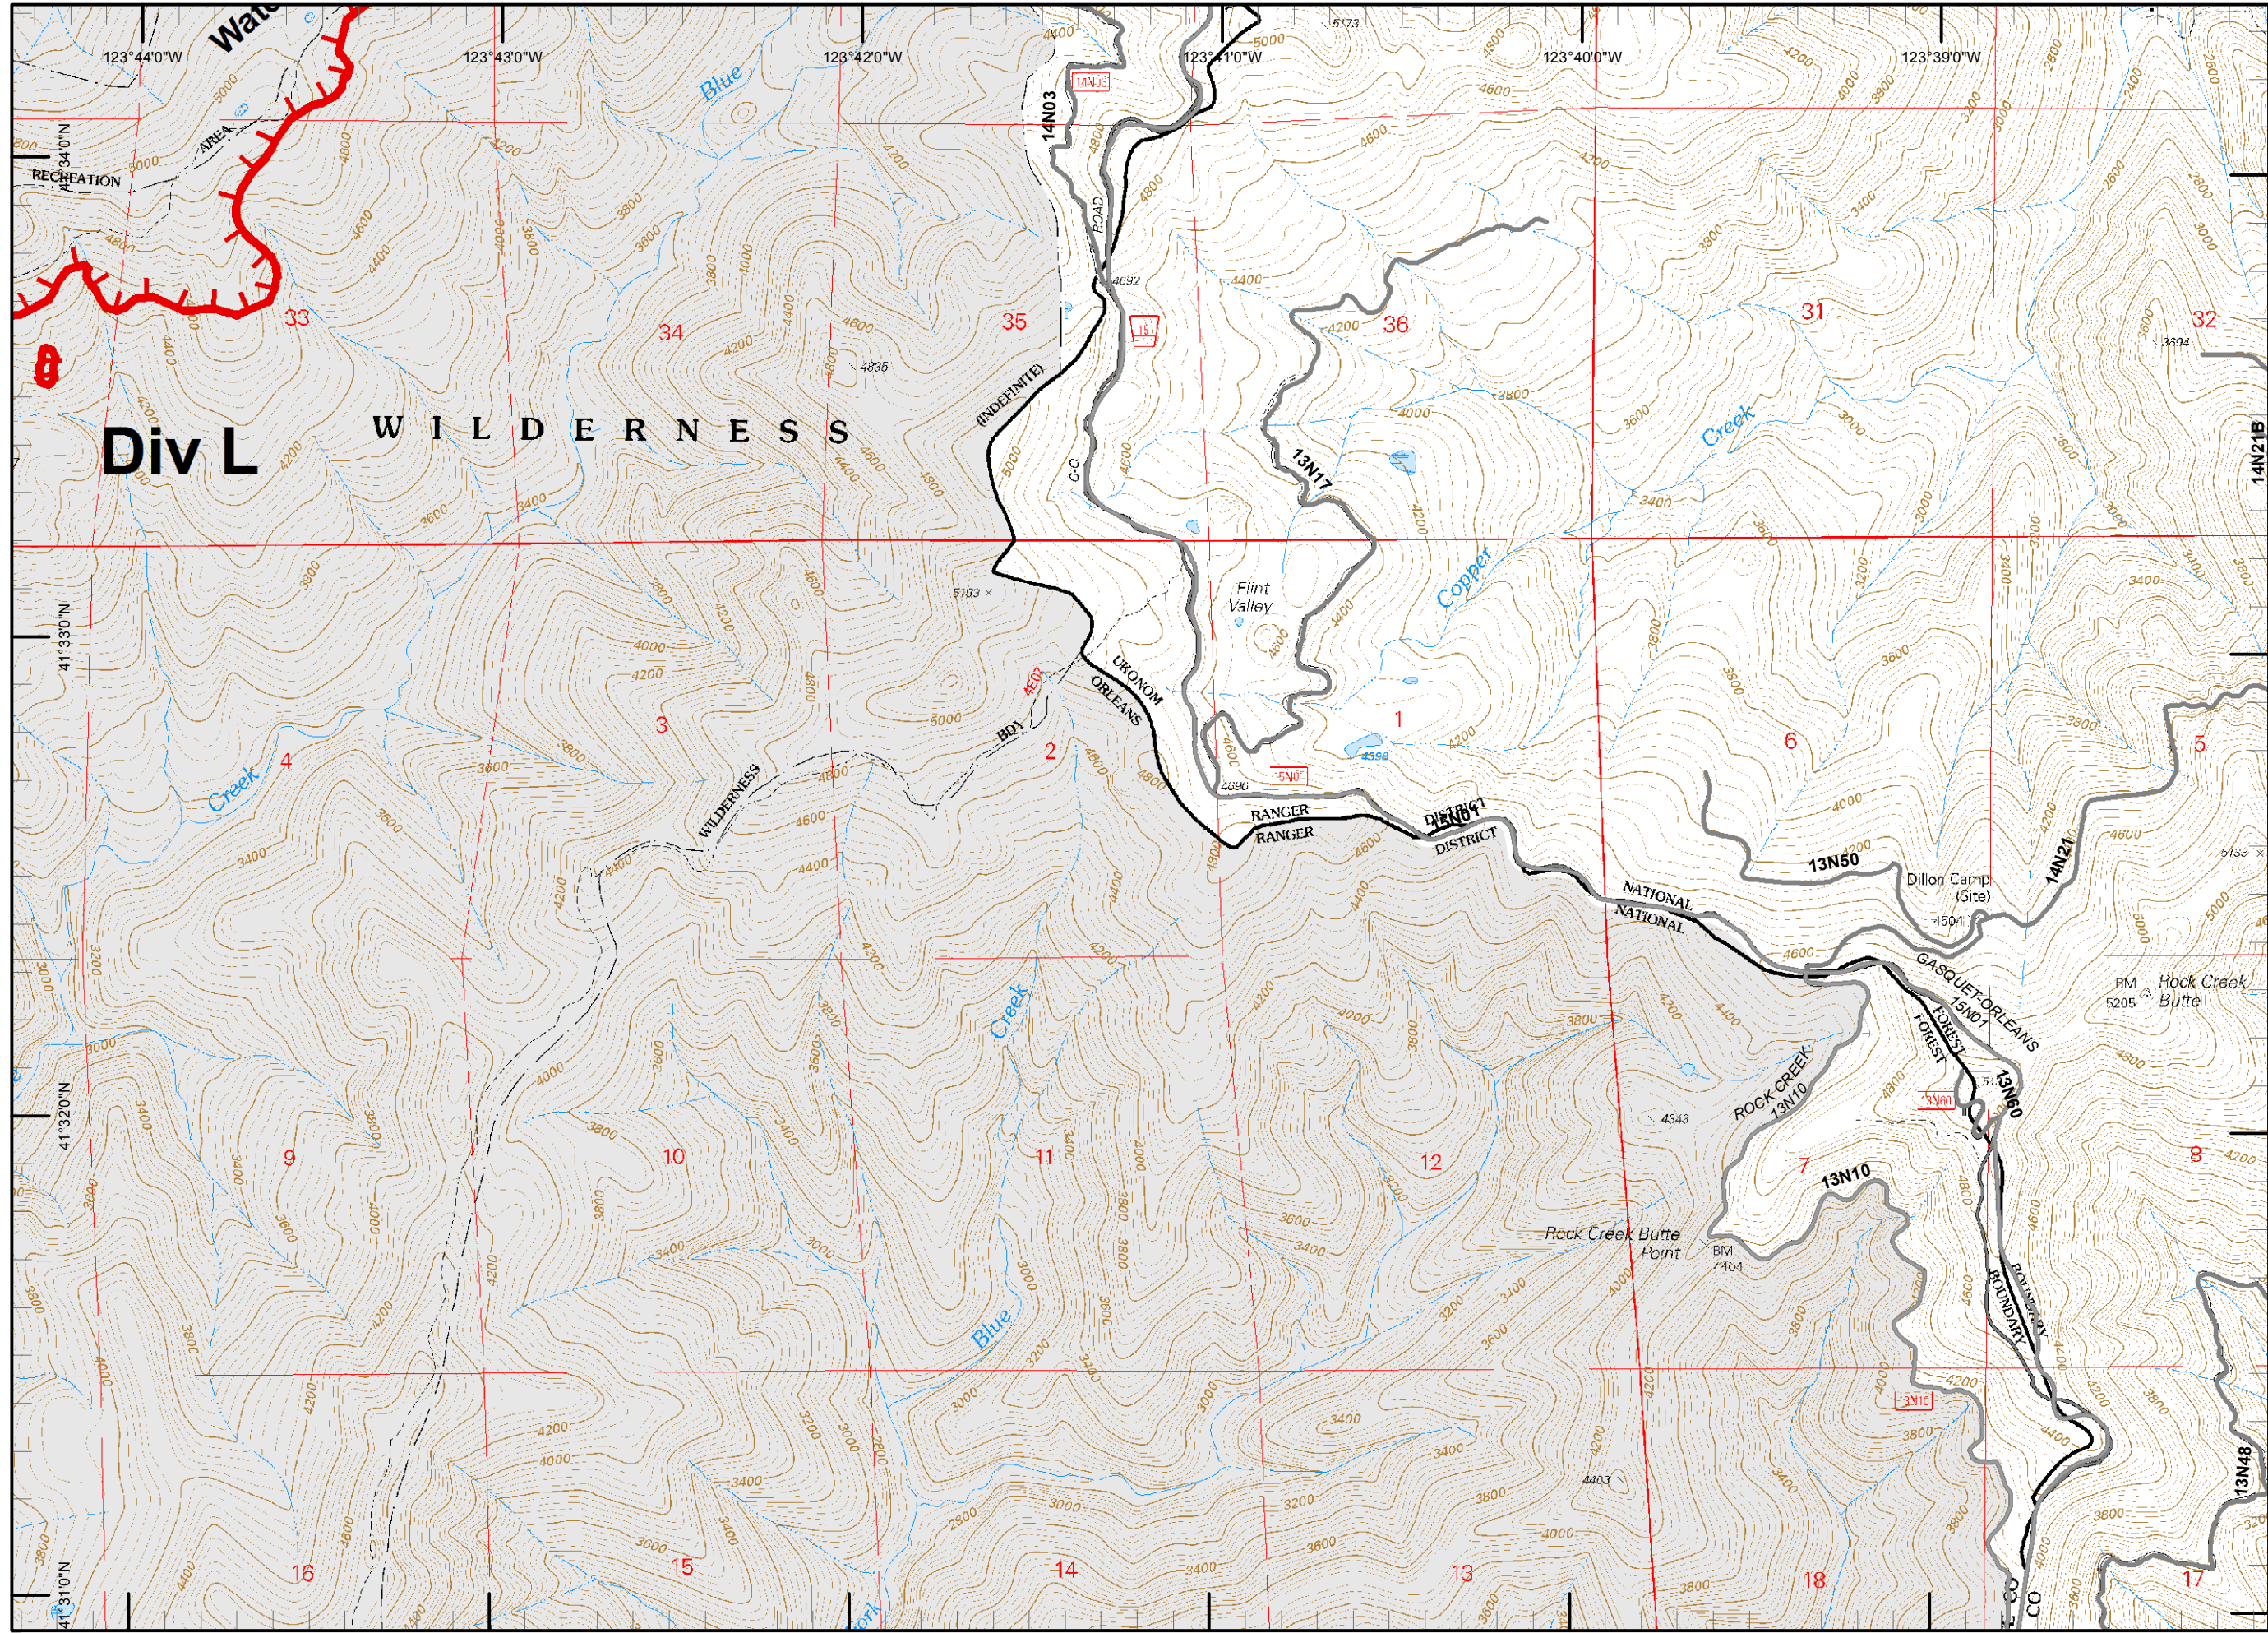

Legend

- ( ) Division
- Drop Point
- ⊗ Fire Origin
- ♂ Spot Fire
- Helispot
- Ⓢ Staging Area
- Ⓜ Water Source
- Ⓜ Restricted Water Source
- WX RAWS
- Ⓟ Incident Base
- Ⓢ Camp
- ▣ Incident Command Post
- Ⓡ Repeater
- ⚠ Safety Zone
- Ⓜ Helibase
- ⊗ ● Proposed Dozer Line
- ▬ Uncontrolled Fire Edge
- ▬ Completed Dozer Line
- ▬ Completed Line
- H - H - Hand Line
- R - R - Road as Completed Line
- M - M - Masticated
- G - G - Graded Road
- ▬ Siskiyou Wilderness
- ▬ Forest Boundary
- ▬ Bear Basin Butte Botanical Area