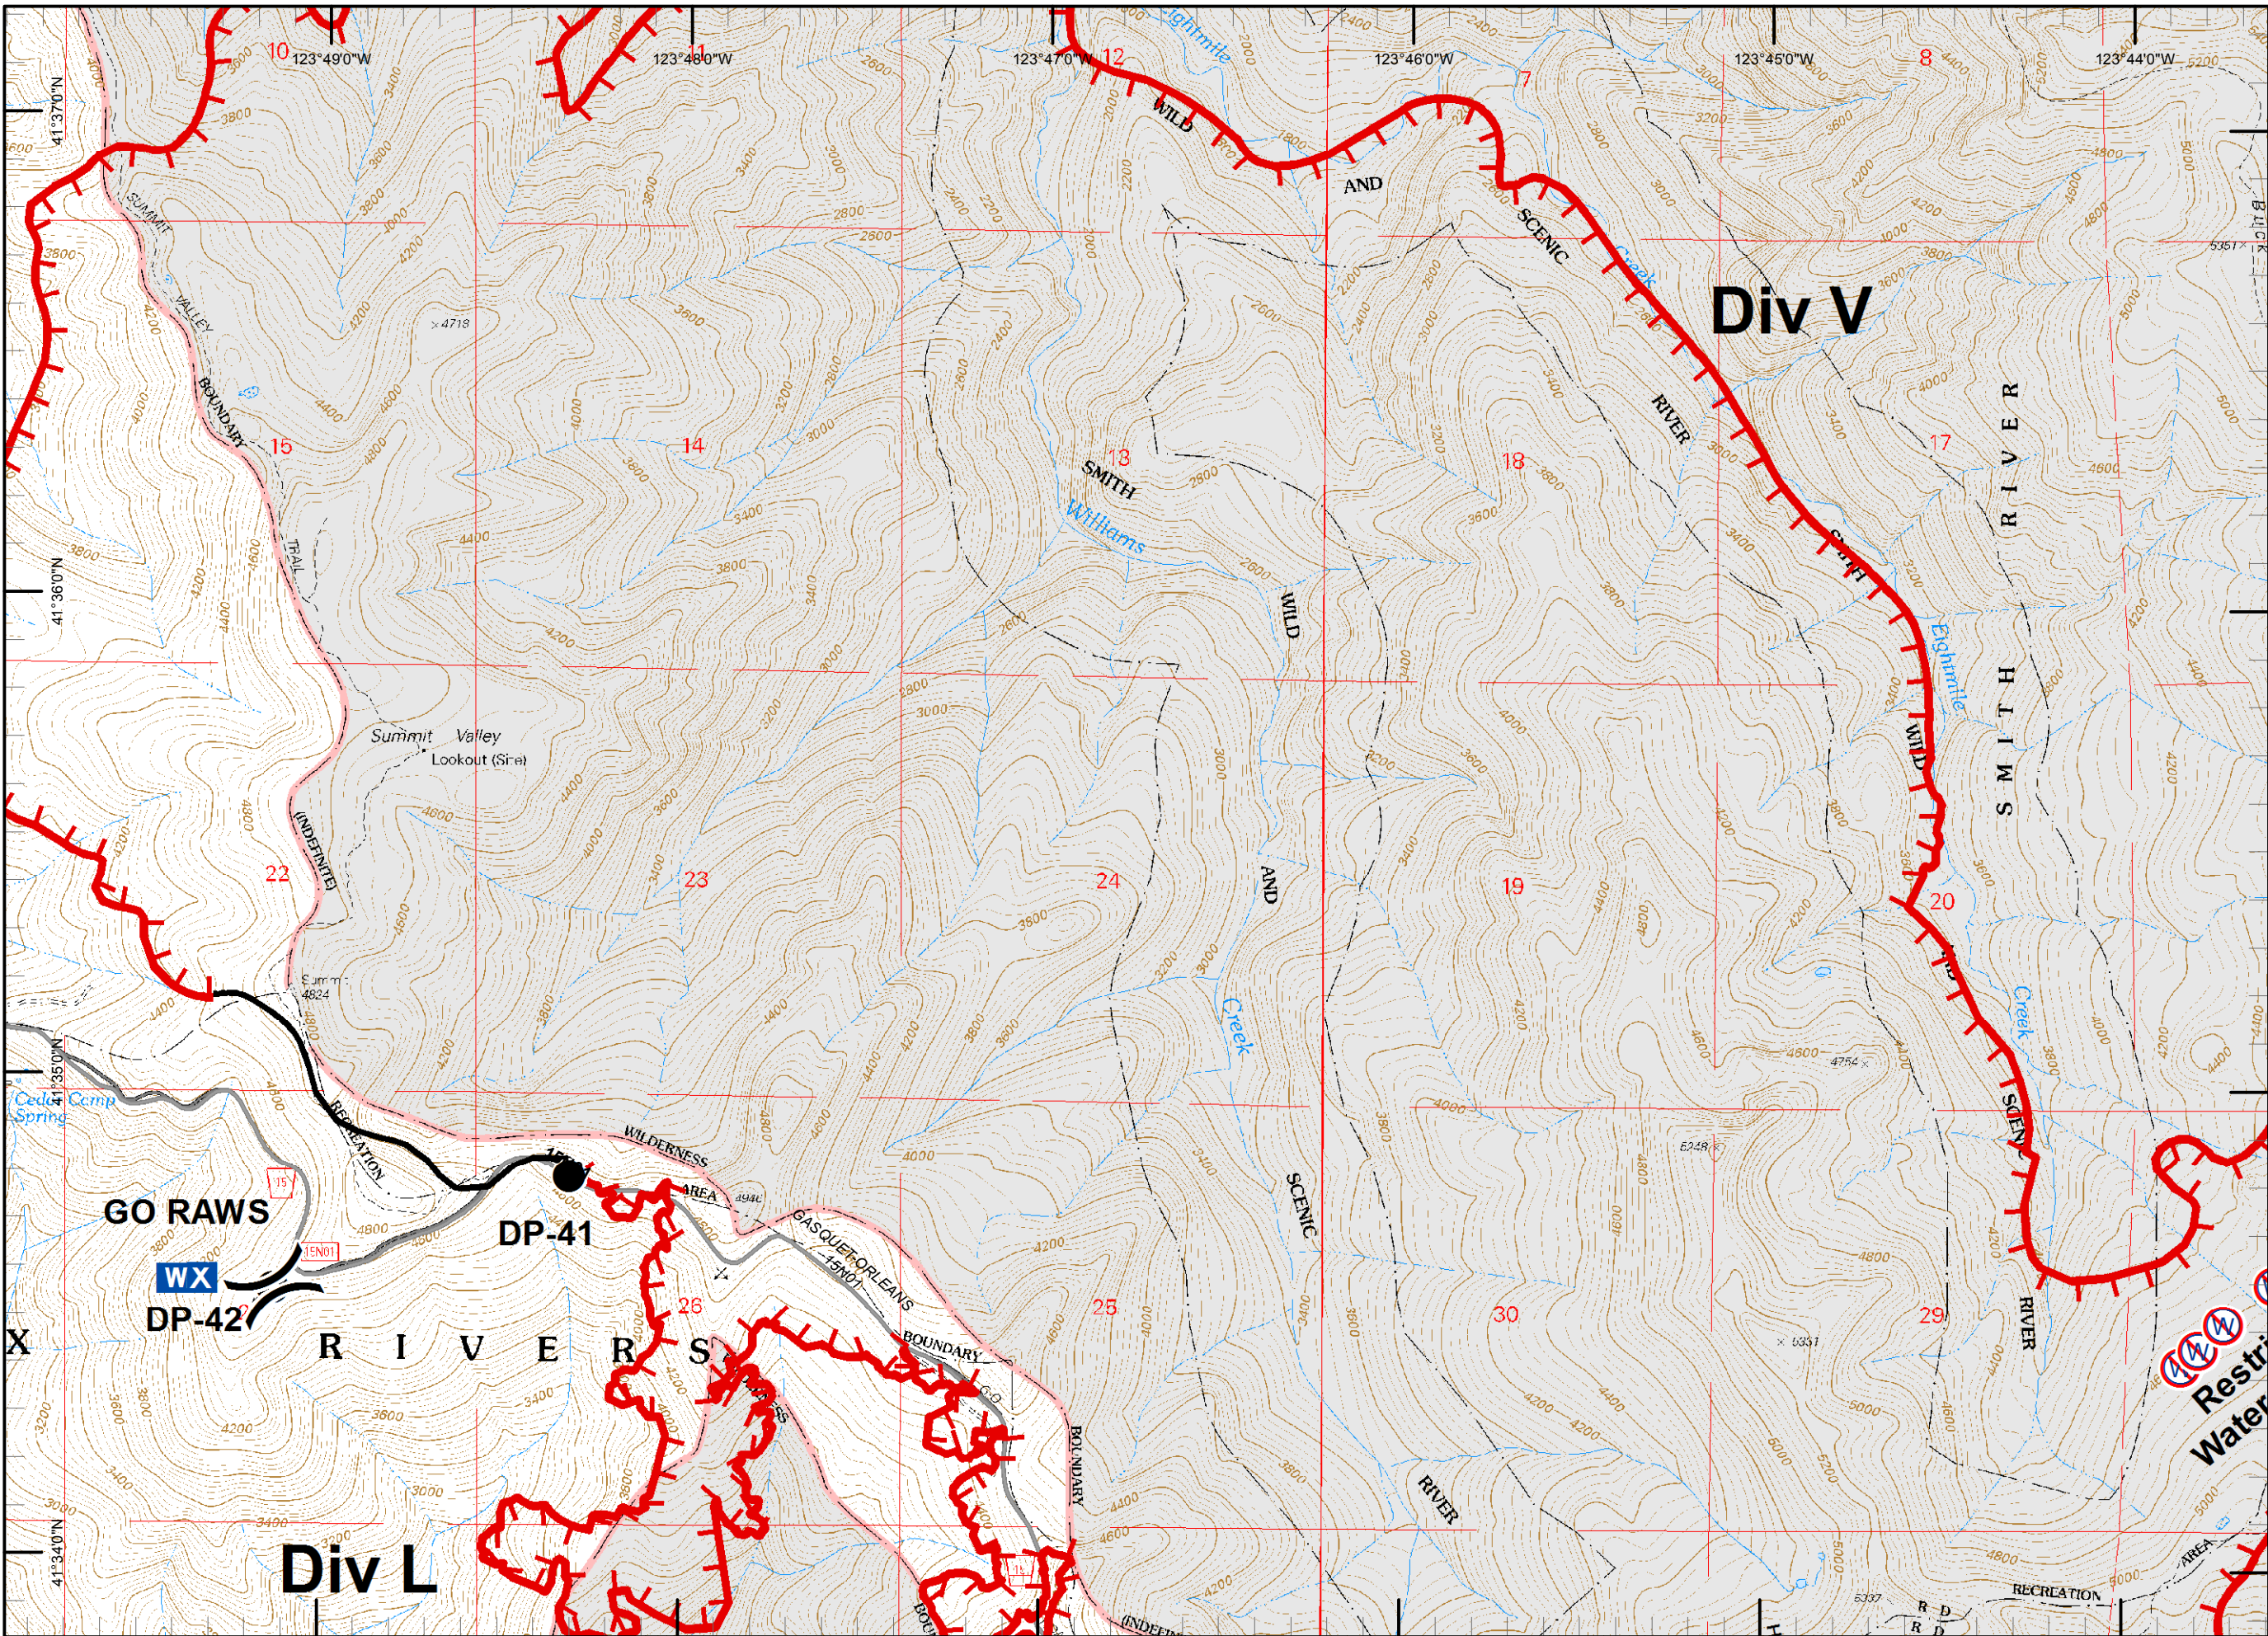

Legend

- ( ) Division
- Drop Point
- ⊗ Fire Origin
- ♂ Spot Fire
- Helispot
- ⊙ Staging Area
- ⊙ Water Source
- ⊙ Restricted Water Source
- WX RAWs
- ⊙ Incident Base
- ⊙ Camp
- ⊙ Incident Command Post
- ⊙ Repeater
- ⚠ Safety Zone
- ⊙ Helibase
- ⊙ • Proposed Dozer Line
- Uncontrolled Fire Edge
- ⊗ Completed Dozer Line
- Completed Line
- H - H - Hand Line
- R - R - Road as Completed Line
- M - M - Masticated
- G - G - Graded Road
- Siskiyou Wilderness
- Forest Boundary
- Bear Basin Butte Botanical Area

N
RJM
9/8/2015
10:21:37 PM