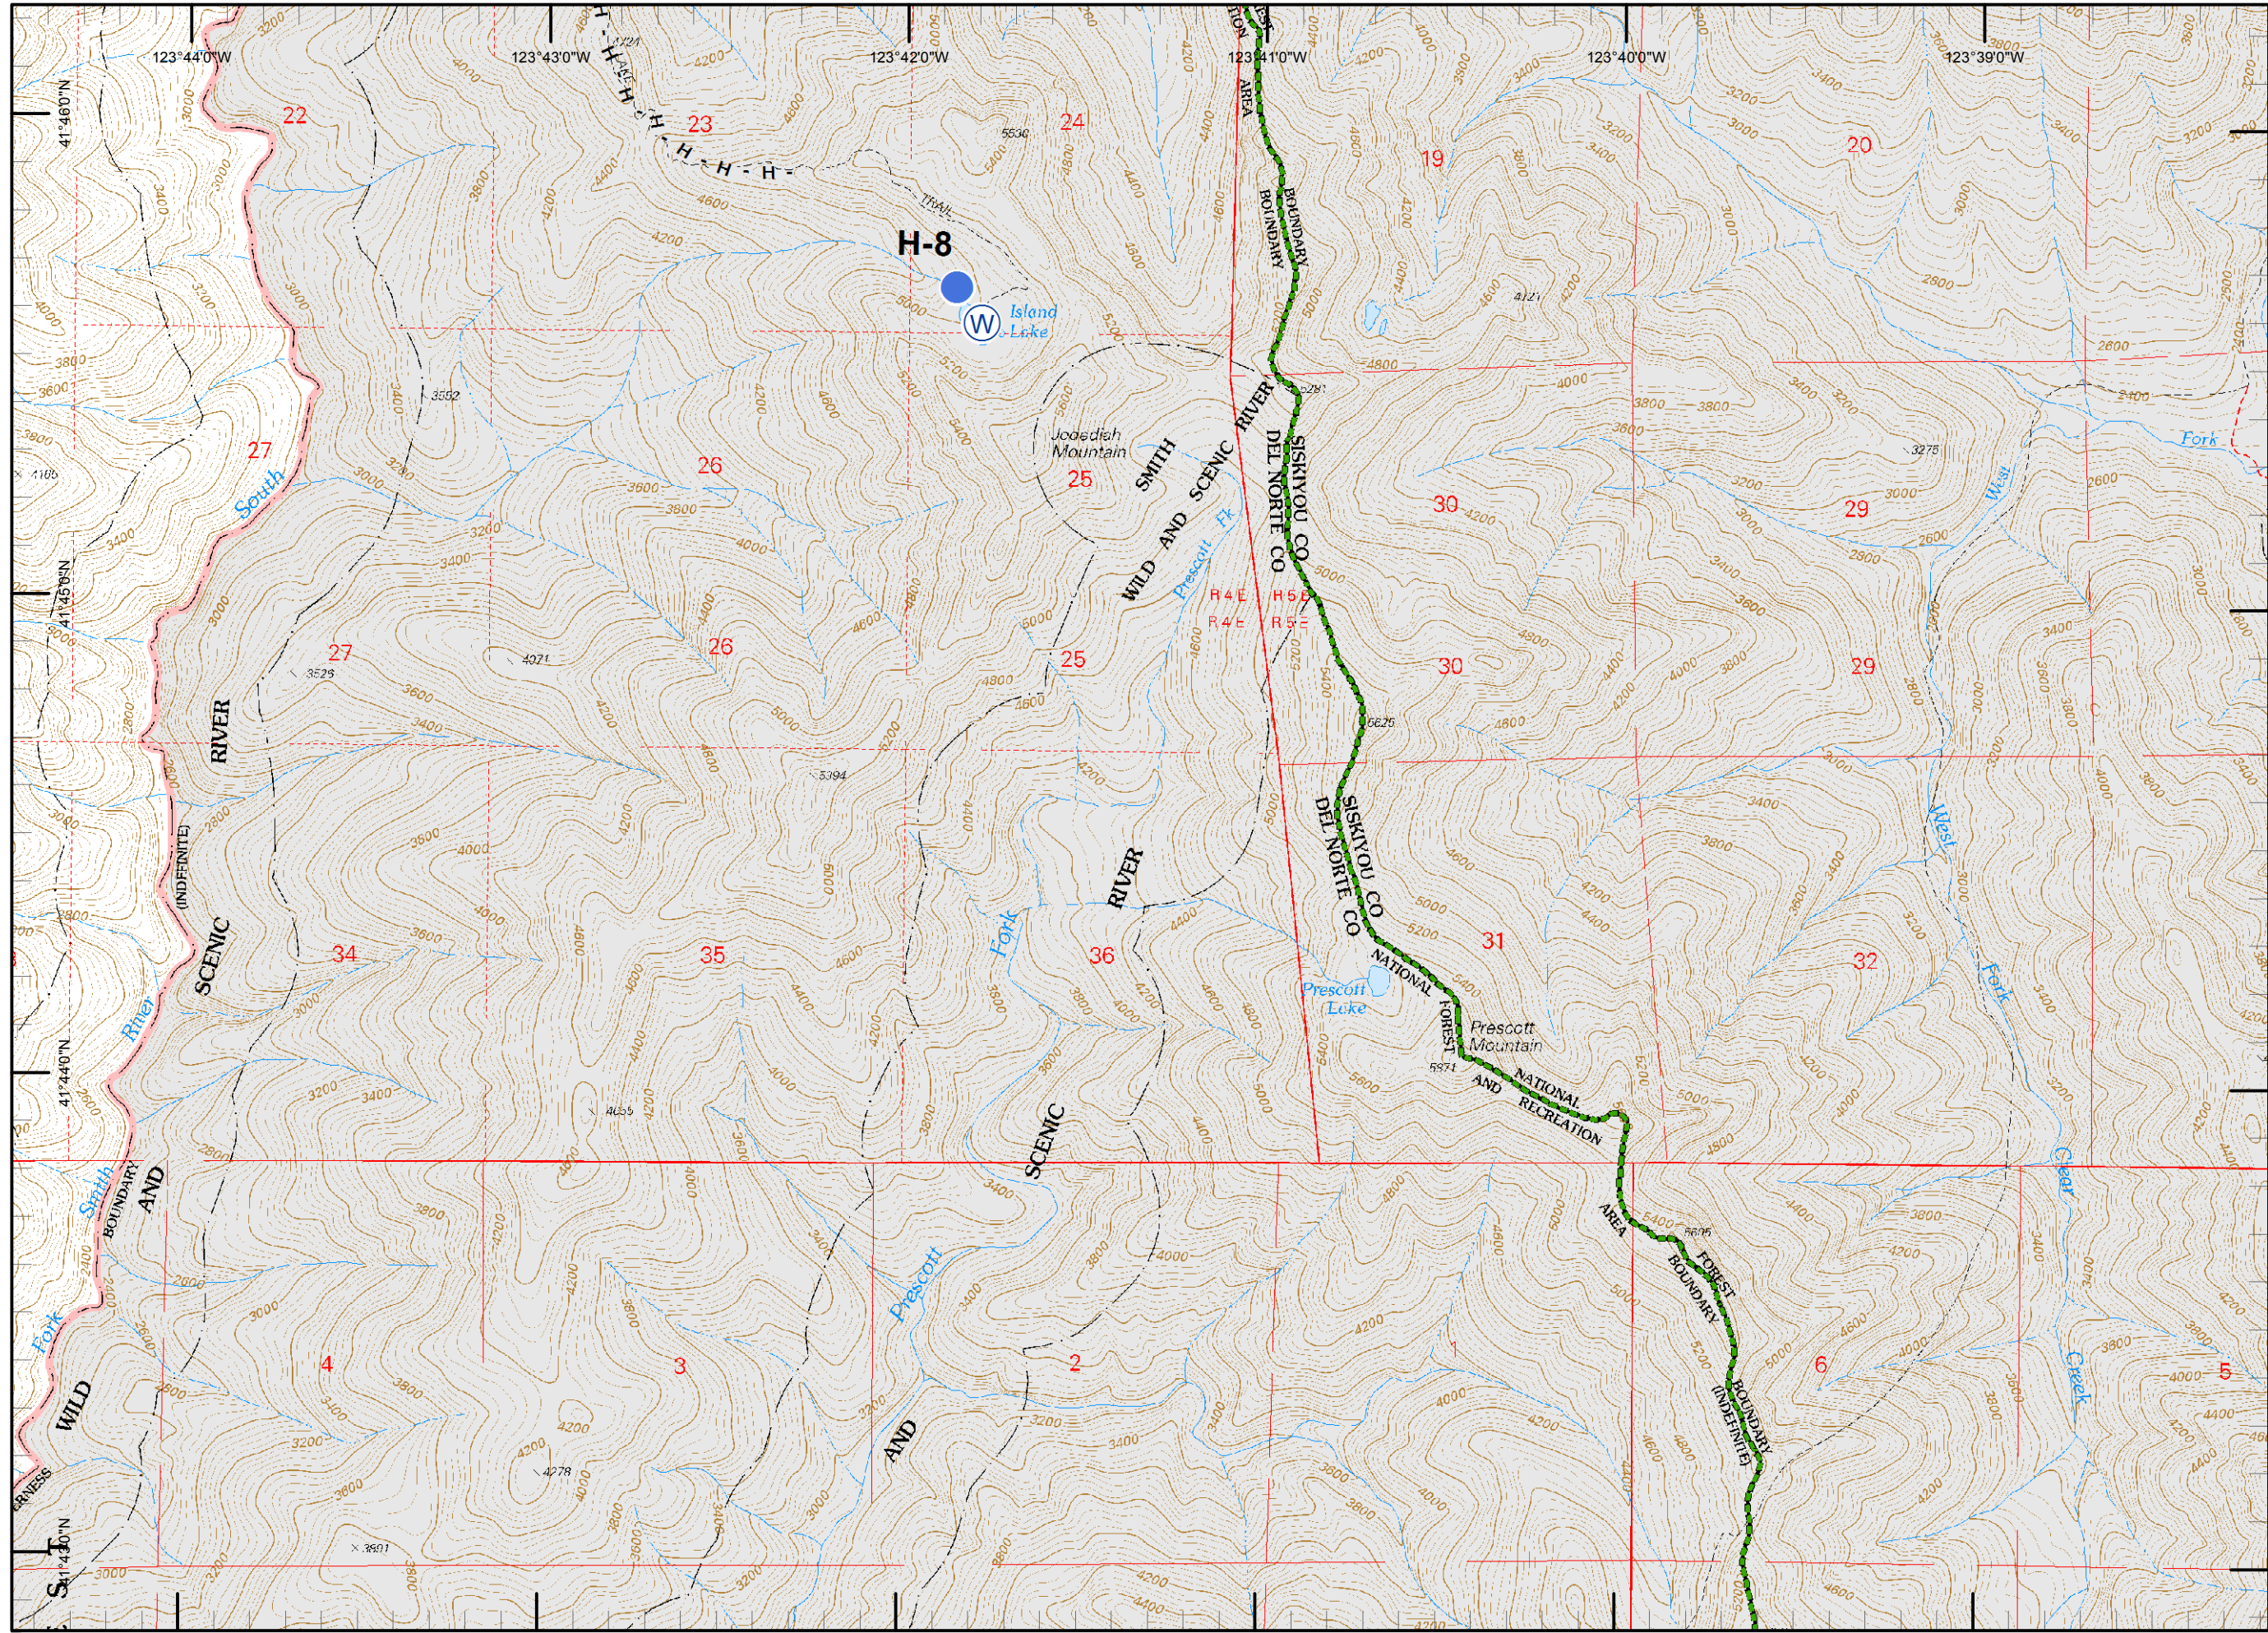

Legend

- ( ) Division
- Drop Point
- ⊗ Fire Origin
- ♂ Spot Fire
- Helispot
- Ⓢ Staging Area
- Ⓜ Water Source
- Ⓜ Restricted Water Source
- WX RAWS
- Ⓟ Incident Base
- Ⓢ Camp
- ▣ Incident Command Post
- Ⓡ Repeater
- ⚠ Safety Zone
- Ⓜ Helibase
- ⊗ ● Proposed Dozer Line
- ▬ Uncontrolled Fire Edge
- ▨ Completed Dozer Line
- ▬ Completed Line
- H - H - Hand Line
- R - R - Road as Completed Line
- M - M - Masticated
- G - G - Graded Road
- ▭ Siskiyou Wilderness
- ▬ Forest Boundary
- ▨ Bear Basin Butte Botanical Area

RJM
9/8/2015
10:21:03 PM