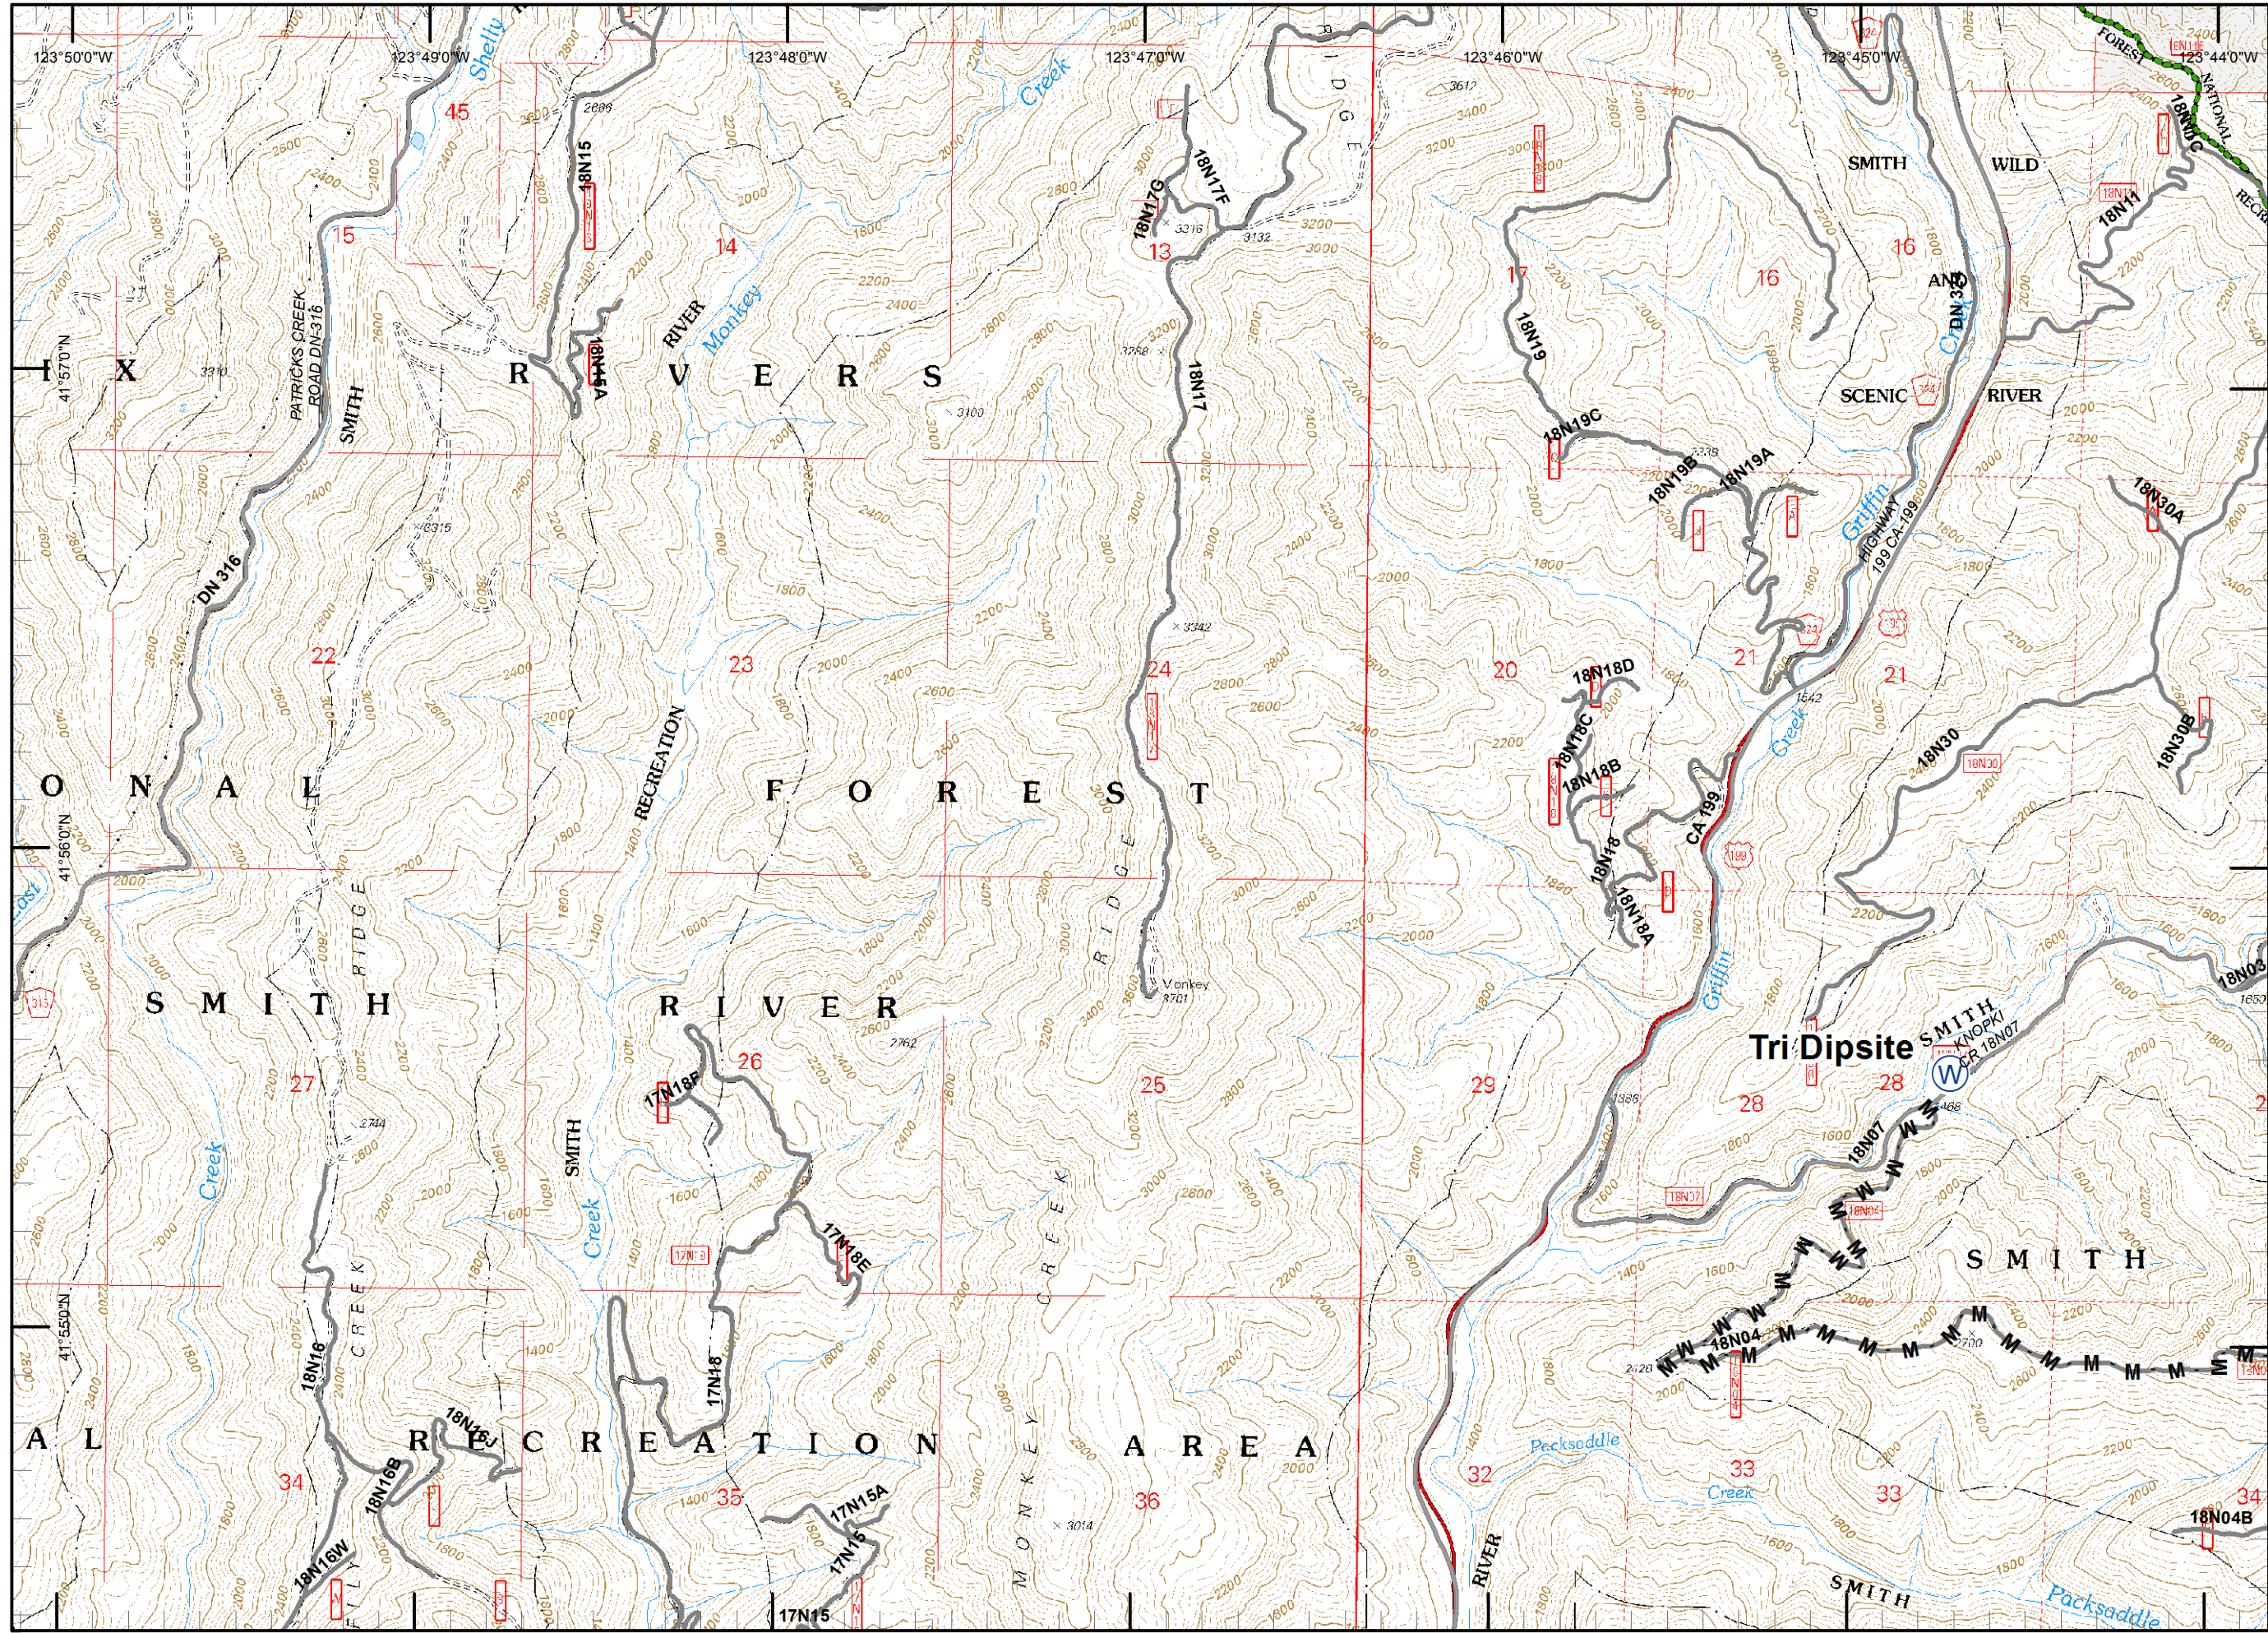

Legend

- () Division
- Drop Point
- ⊗ Fire Origin
- ♂ Spot Fire
- Helispot
- ⊙ Staging Area
- ⊙ Water Source
- ⊙ Restricted Water Source
- WX RAWS
- ⊙ Incident Base
- ⊙ Camp
- ⊙ Incident Command Post
- ⊙ Repeater
- ⚠ Safety Zone
- ⊙ Helibase
- ⊙ Proposed Dozer Line
- ▬ Uncontrolled Fire Edge
- ▬ Completed Dozer Line
- ▬ Completed Line
- H - H - Hand Line
- R - R - Road as Completed Line
- M - M - Masticated
- G - G - Graded Road
- Siskiyou Wilderness
- ▬ Forest Boundary
- ▬ Bear Basin Butte Botanical Area

RJM
9/8/2015
10:20:03 PM

Legend

- () Division
- Drop Point
- ⊗ Fire Origin
- ♂ Spot Fire
- Helispot
- Ⓢ Staging Area
- Ⓜ Water Source
- Ⓜ Restricted Water Source
- WX RAWS
- Ⓟ Incident Base
- Ⓢ Camp
- Ⓢ Incident Command Post
- Ⓢ Repeater
- ⚠ Safety Zone
- Ⓜ Helibase
- ⊗ ● Proposed Dozer Line
- Ⓢ Uncontrolled Fire Edge
- Ⓢ Completed Dozer Line
- Completed Line
- H - H - Hand Line
- R - R - Road as Completed Line
- M - M - Masticated
- G - G - Graded Road
- Siskiyou Wilderness
- Ⓢ Forest Boundary
- Ⓢ Bear Basin Butte Botanical Area