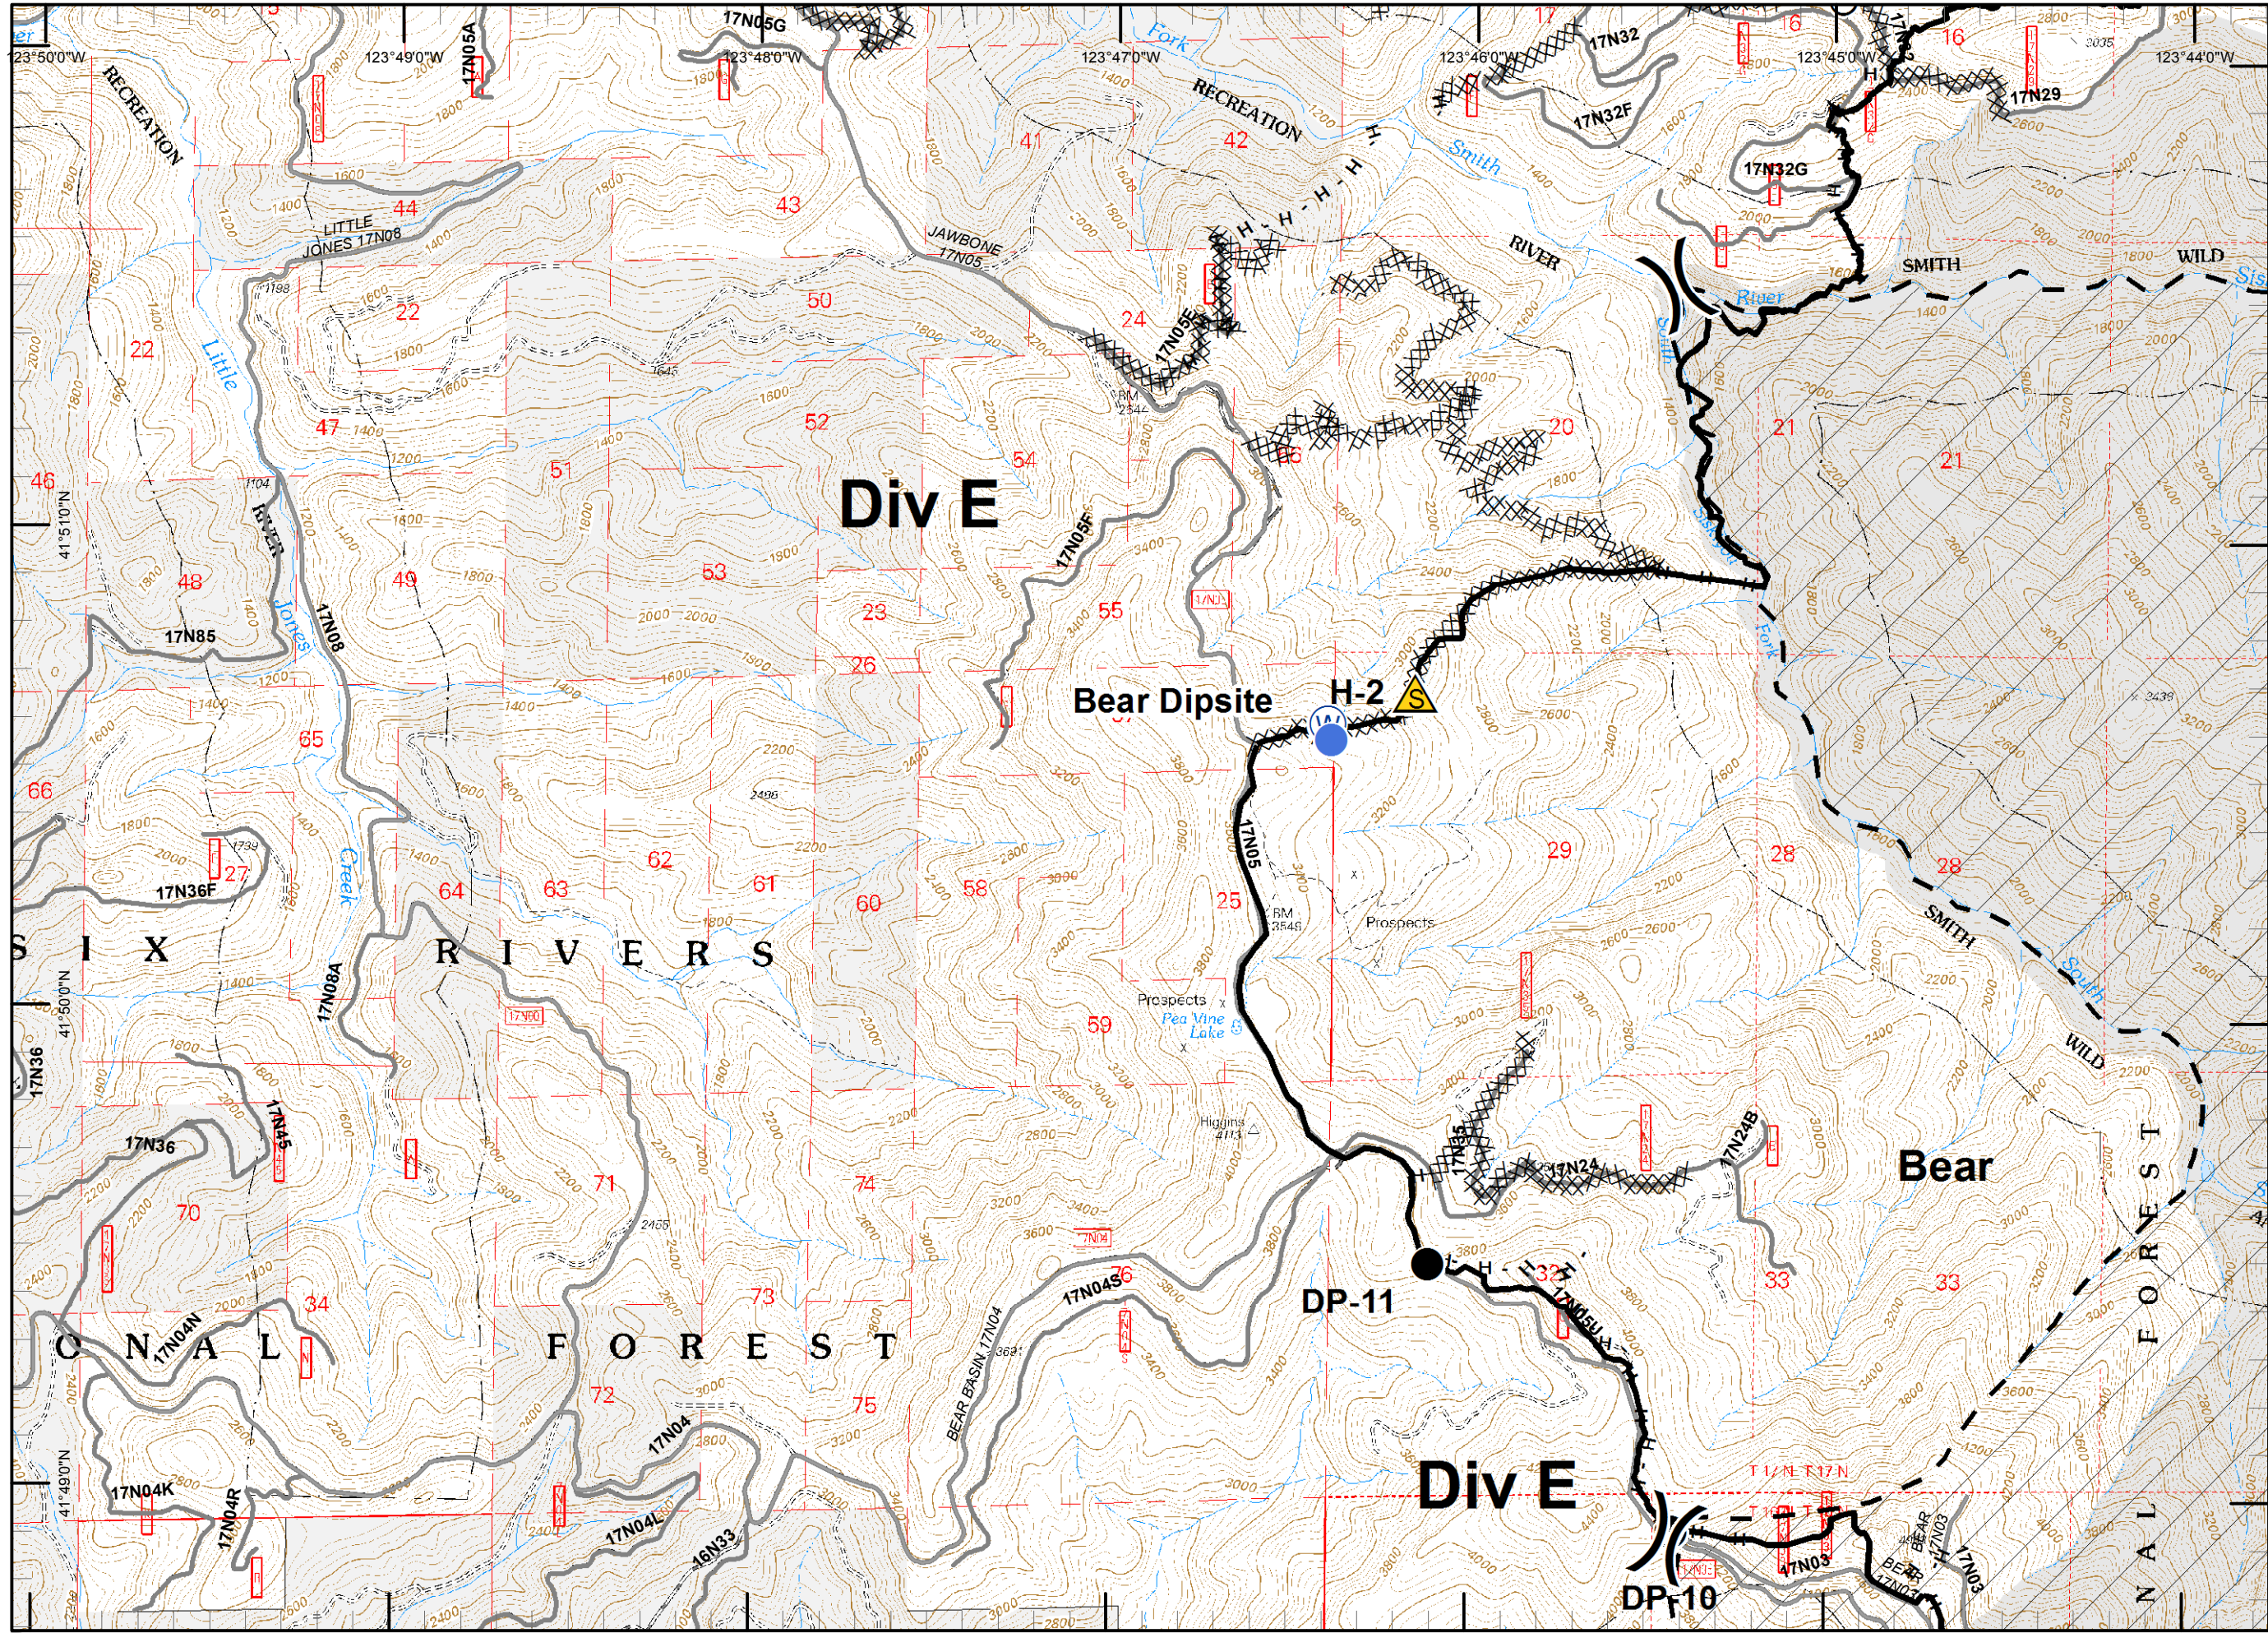

Legend

- () Division
- Drop Point
- ⊗ Fire Origin
- ♂ Spot Fire
- Helispot
- Ⓢ Staging Area
- Ⓜ Water Source
- Ⓜ Restricted Water Source
- WX RAWS
- Ⓟ Incident Base
- Ⓢ Camp
- Ⓜ Incident Command Post
- Ⓜ Repeater
- ⚠ Safety Zone
- Ⓜ Helibase
- ⊗ • • Proposed Dozer Line
- Uncontrolled Fire Edge
- XXXXX Completed Dozer Line
- Completed Line
- H - H - Hand Line
- R - R - Road as Completed Line
- M - M - Masticated
- G - G - Graded Road
- Siskiyou Wilderness
- Forest Boundary
- ▨ Bear Basin Butte Botanical Area

N
 RJM
 9/8/2015
 10:20:19 PM

Legend

- () Division
- Drop Point
- ⊗ Fire Origin
- ♂ Spot Fire
- Helispot
- Ⓢ Staging Area
- Ⓜ Water Source
- Ⓜ Restricted Water Source
- WX RAWS
- Ⓢ Incident Base
- Ⓢ Camp
- Ⓢ Incident Command Post
- Ⓢ Repeater
- ⚠ Safety Zone
- Ⓢ Helibase
- Ⓢ ● Proposed Dozer Line
- Ⓢ Uncontrolled Fire Edge
- Ⓢ Completed Dozer Line
- Completed Line
- H - H - Hand Line
- R - R - Road as Completed Line
- M - M - Masticated
- G - G - Graded Road
- Siskiyou Wilderness
- ▬ Forest Boundary
- ▬ Bear Basin Butte Botanical Area

Legend

- Division
- Drop Point
- Fire Origin
- Spot Fire
- Helispot
- Staging Area
- Water Source
- Restricted Water Source
- RAWS
- Incident Base
- Camp
- Incident Command Post
- Repeater
- Safety Zone
- Helibase
- Proposed Dozer Line
- Uncontrolled Fire Edge
- Completed Dozer Line
- Completed Line
- H - H - Hand Line
- R - R - Road as Completed Line
- M - M - Masticated
- G - G - Graded Road
- Siskiyou Wilderness
- Forest Boundary
- Bear Basin Butte Botanical Area