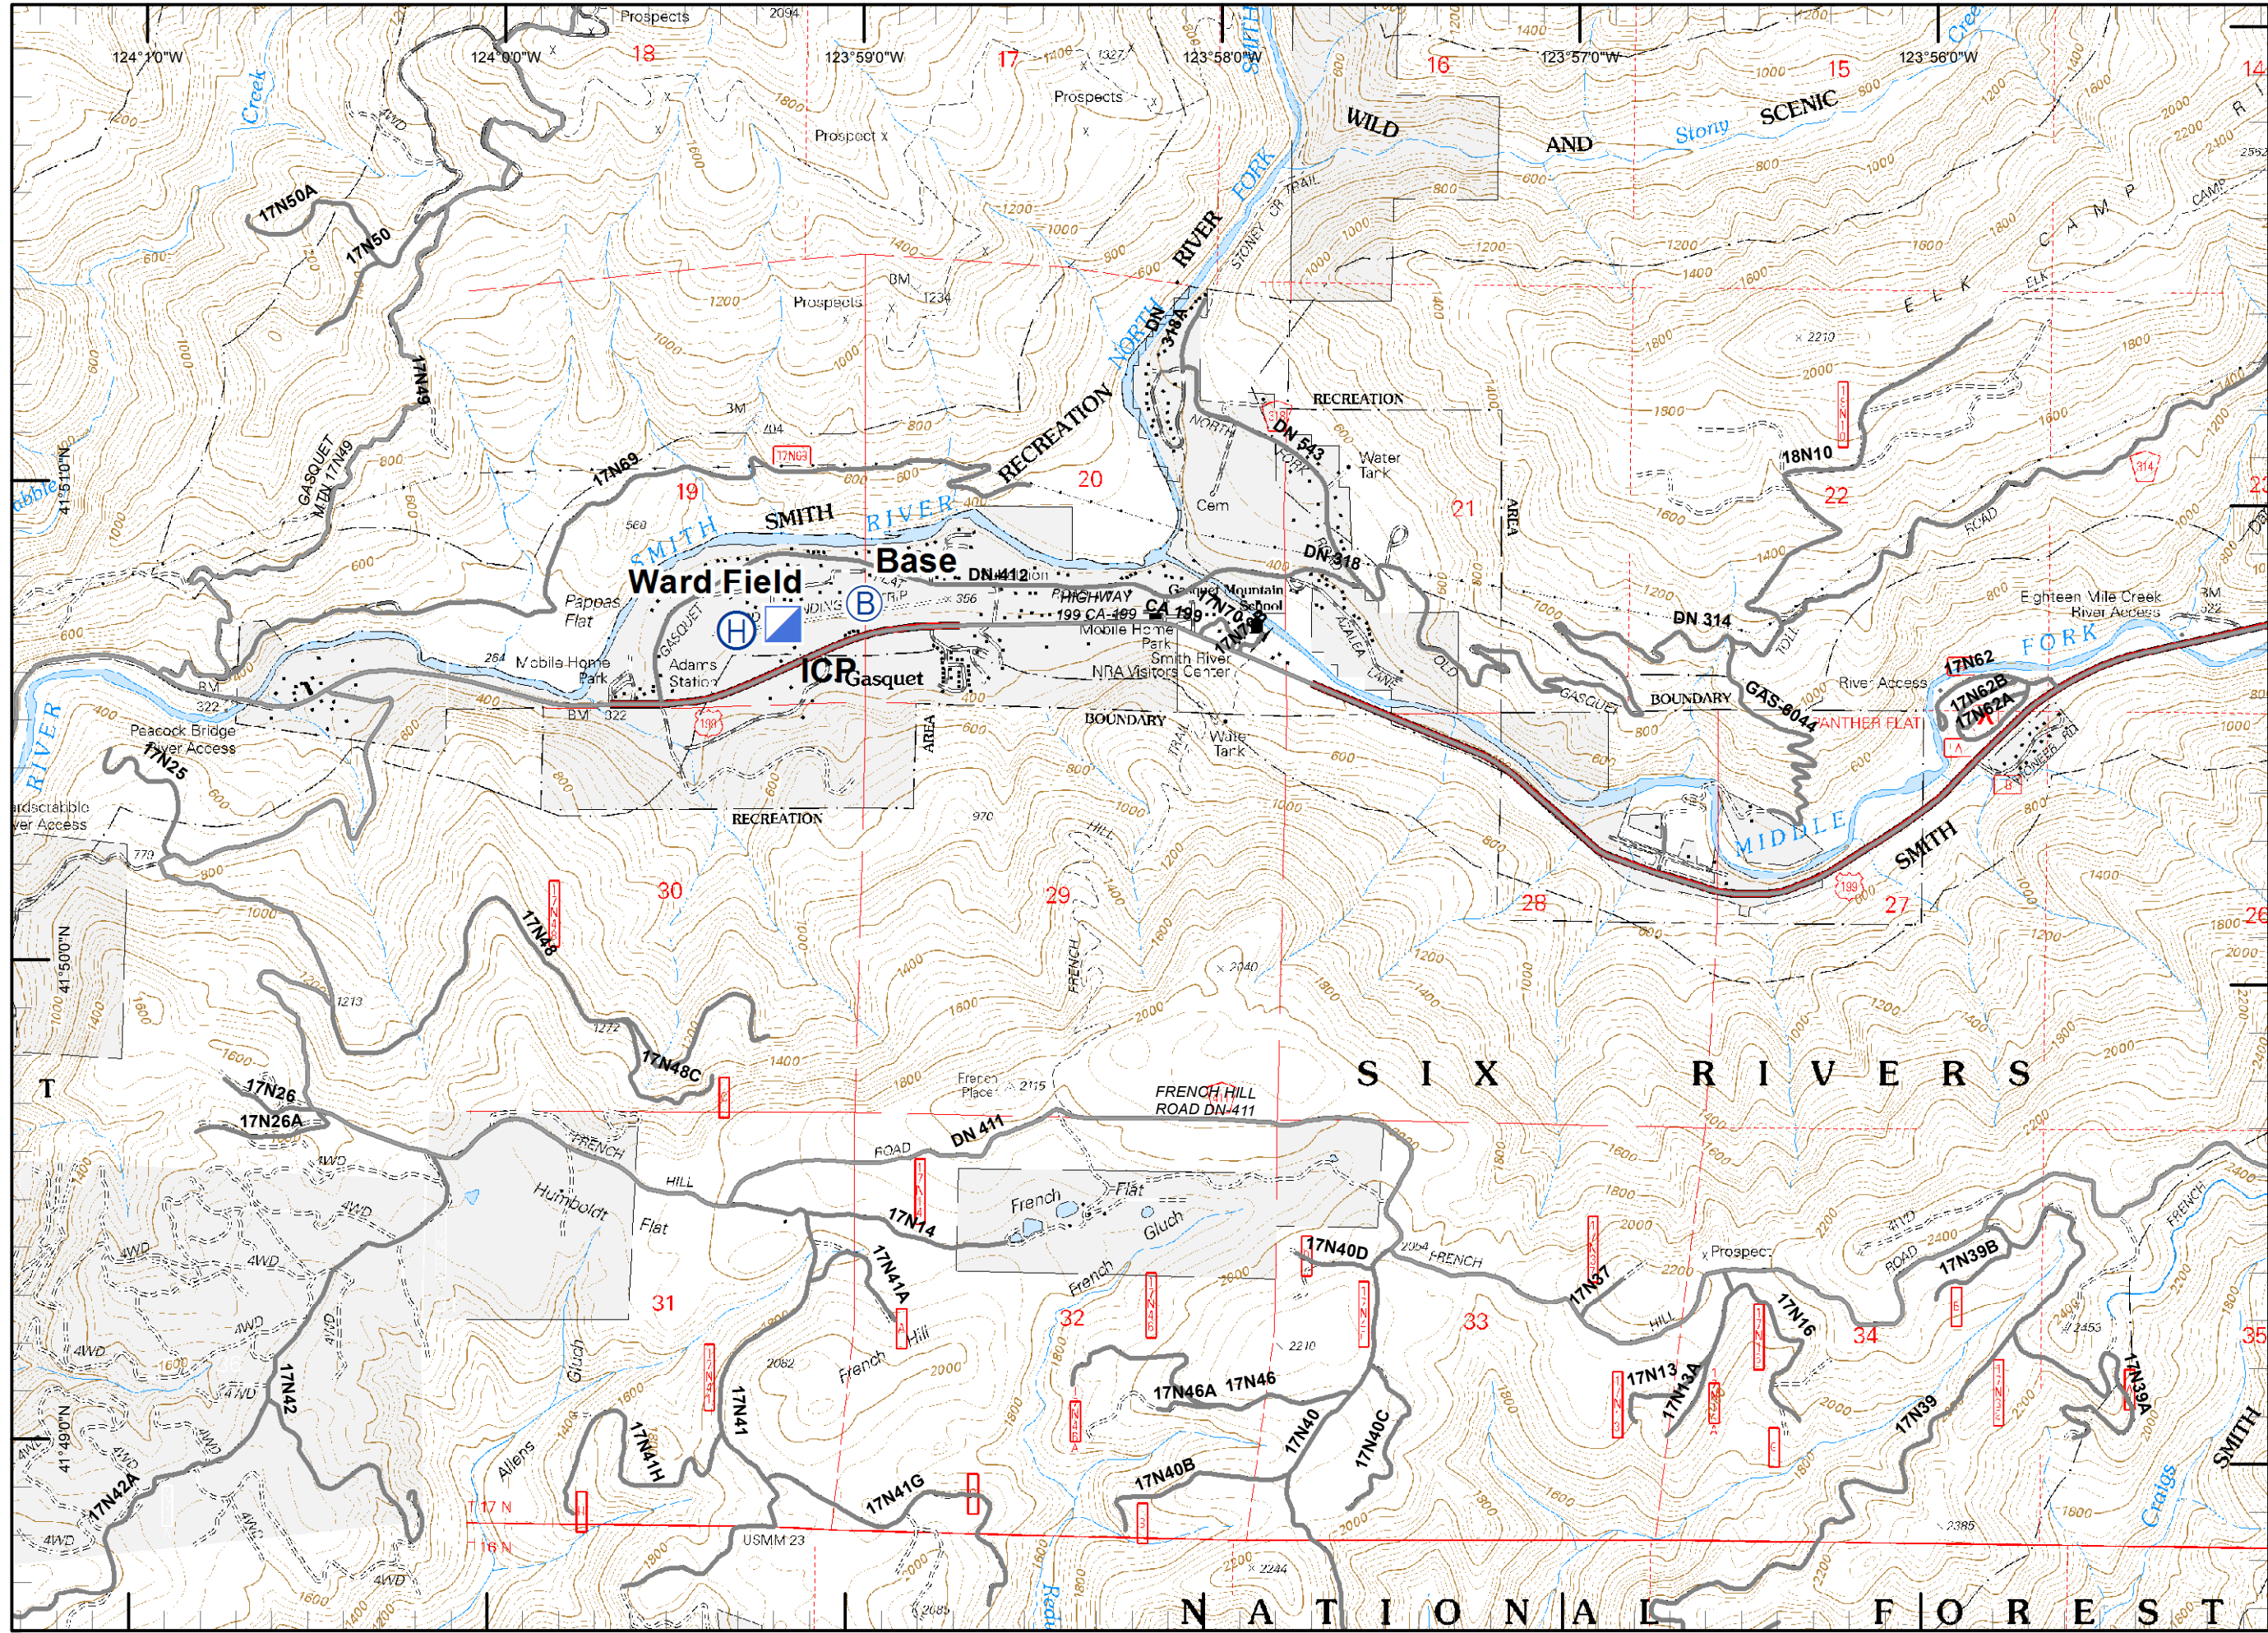

N
RJM
9/8/2015
10:20:19 PM