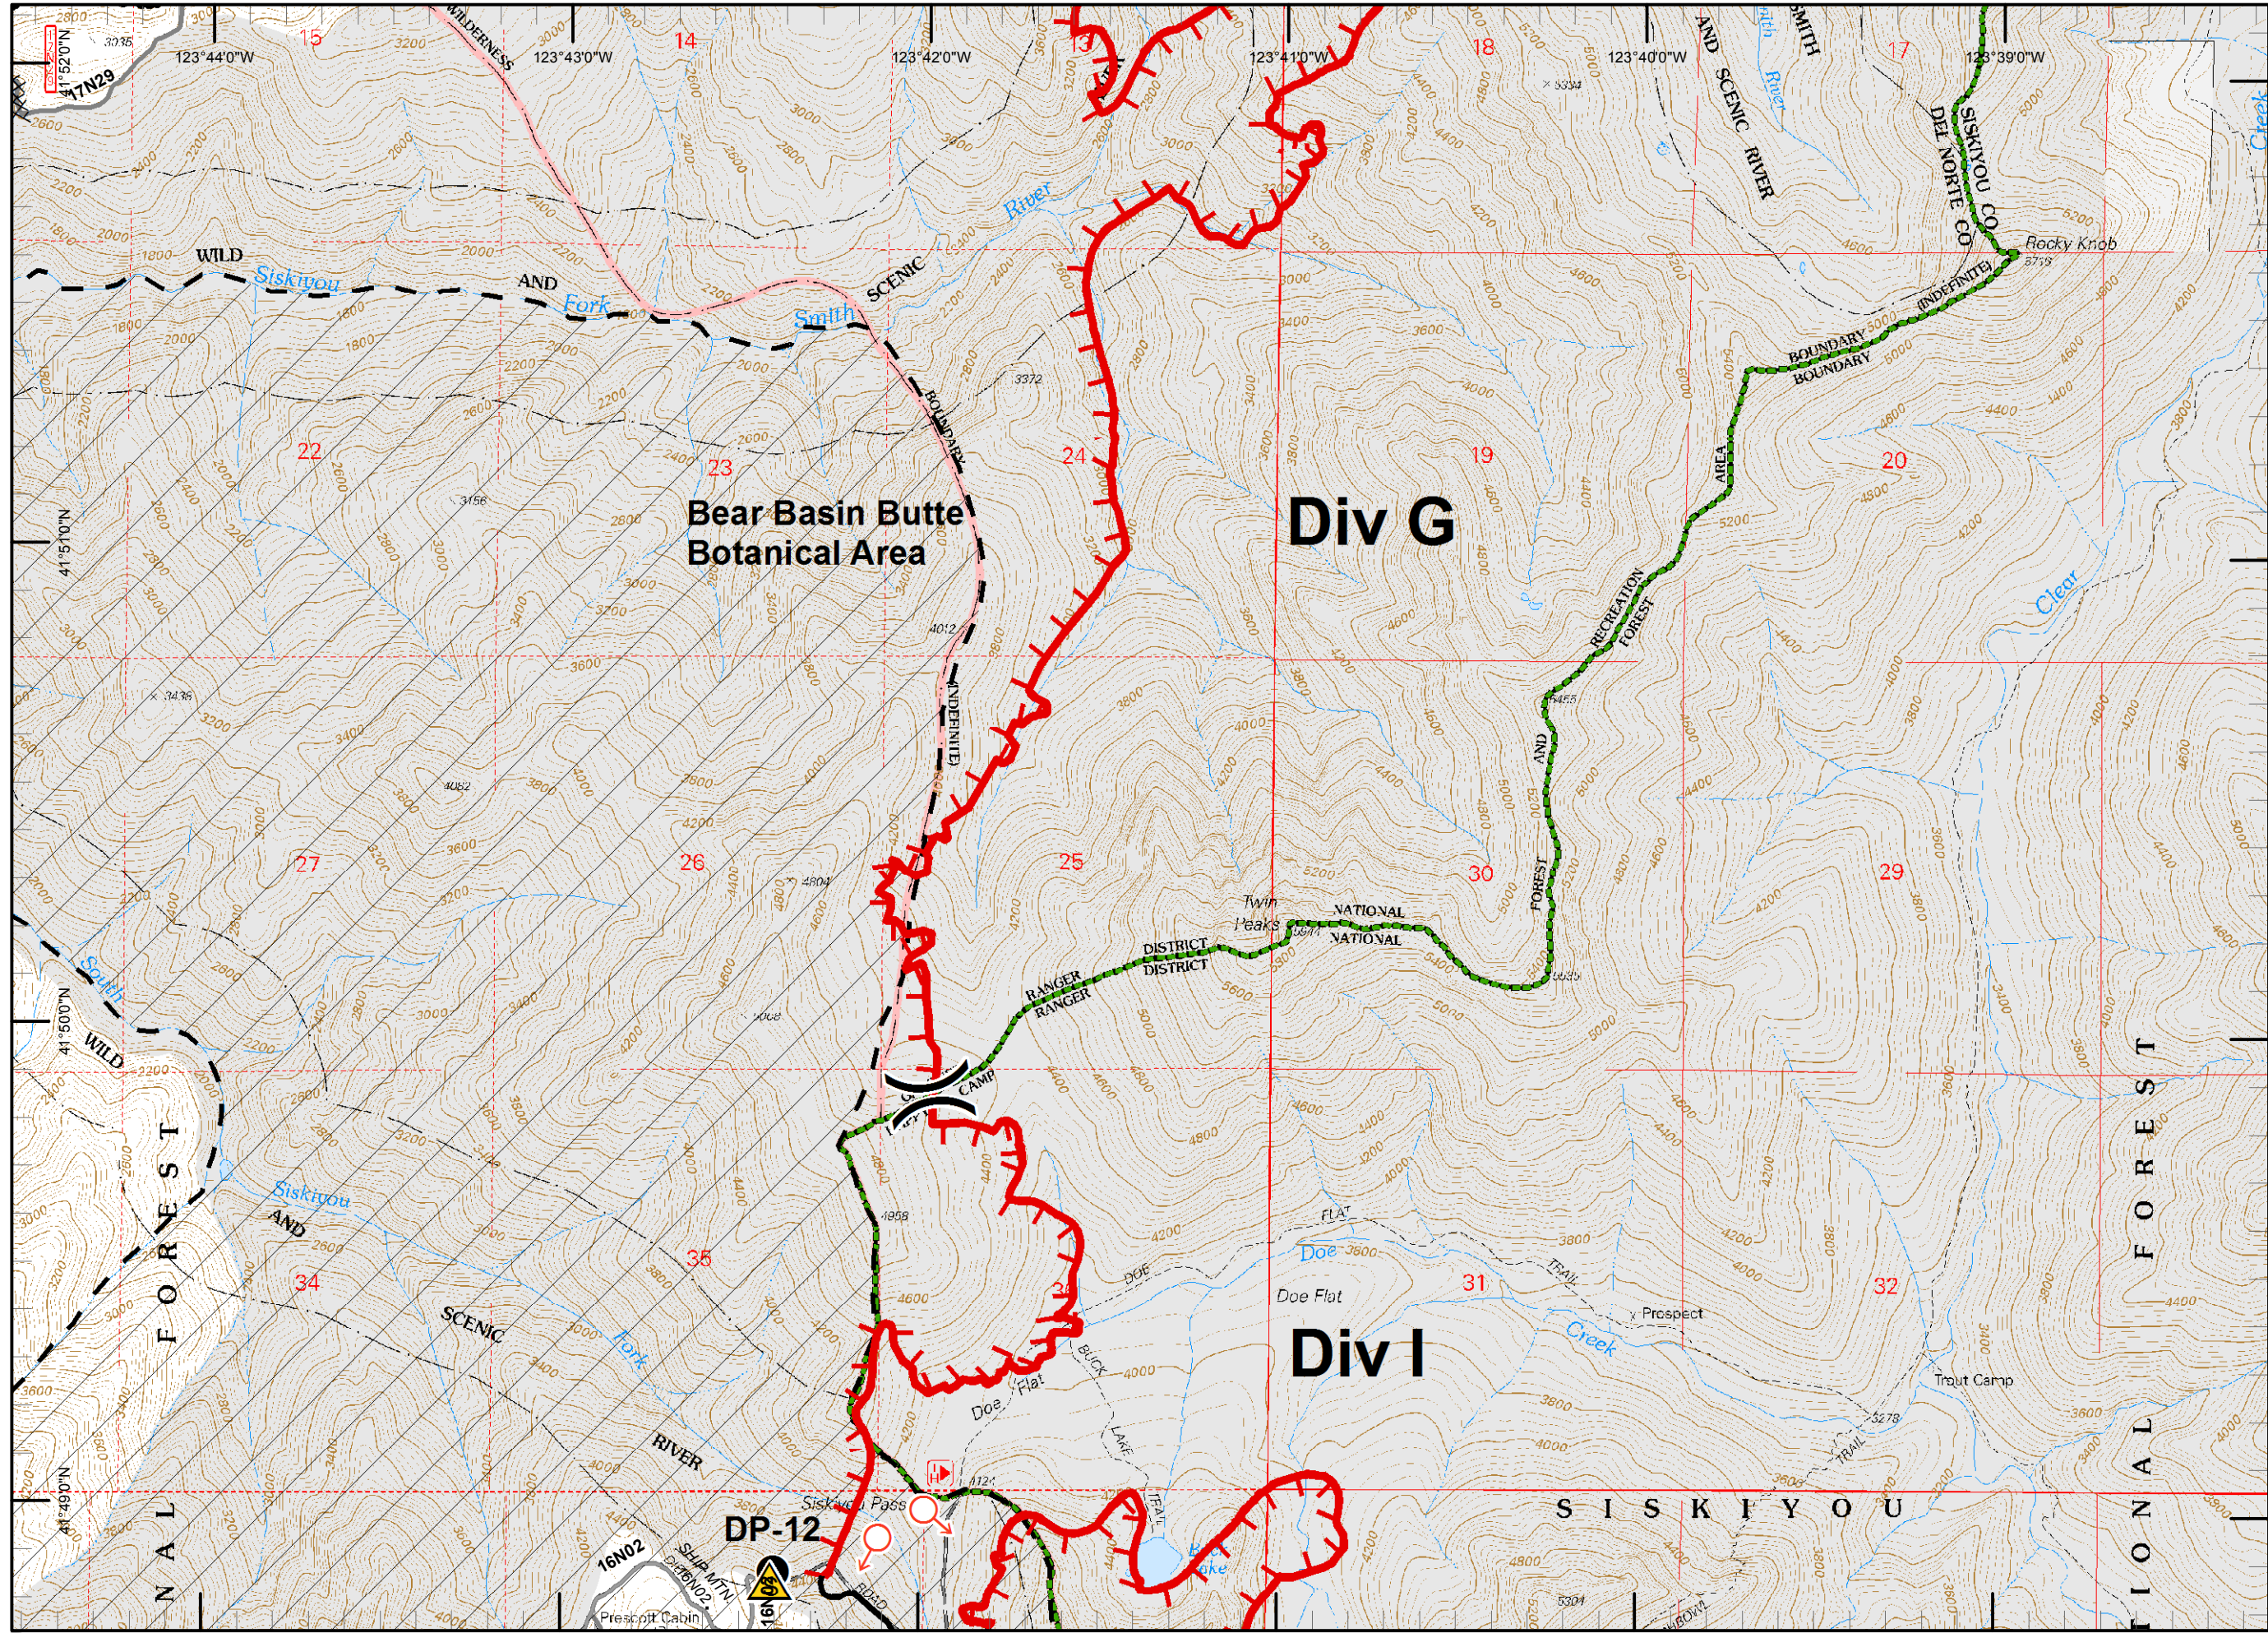

RJM
9/8/2015
10:20:32 PM