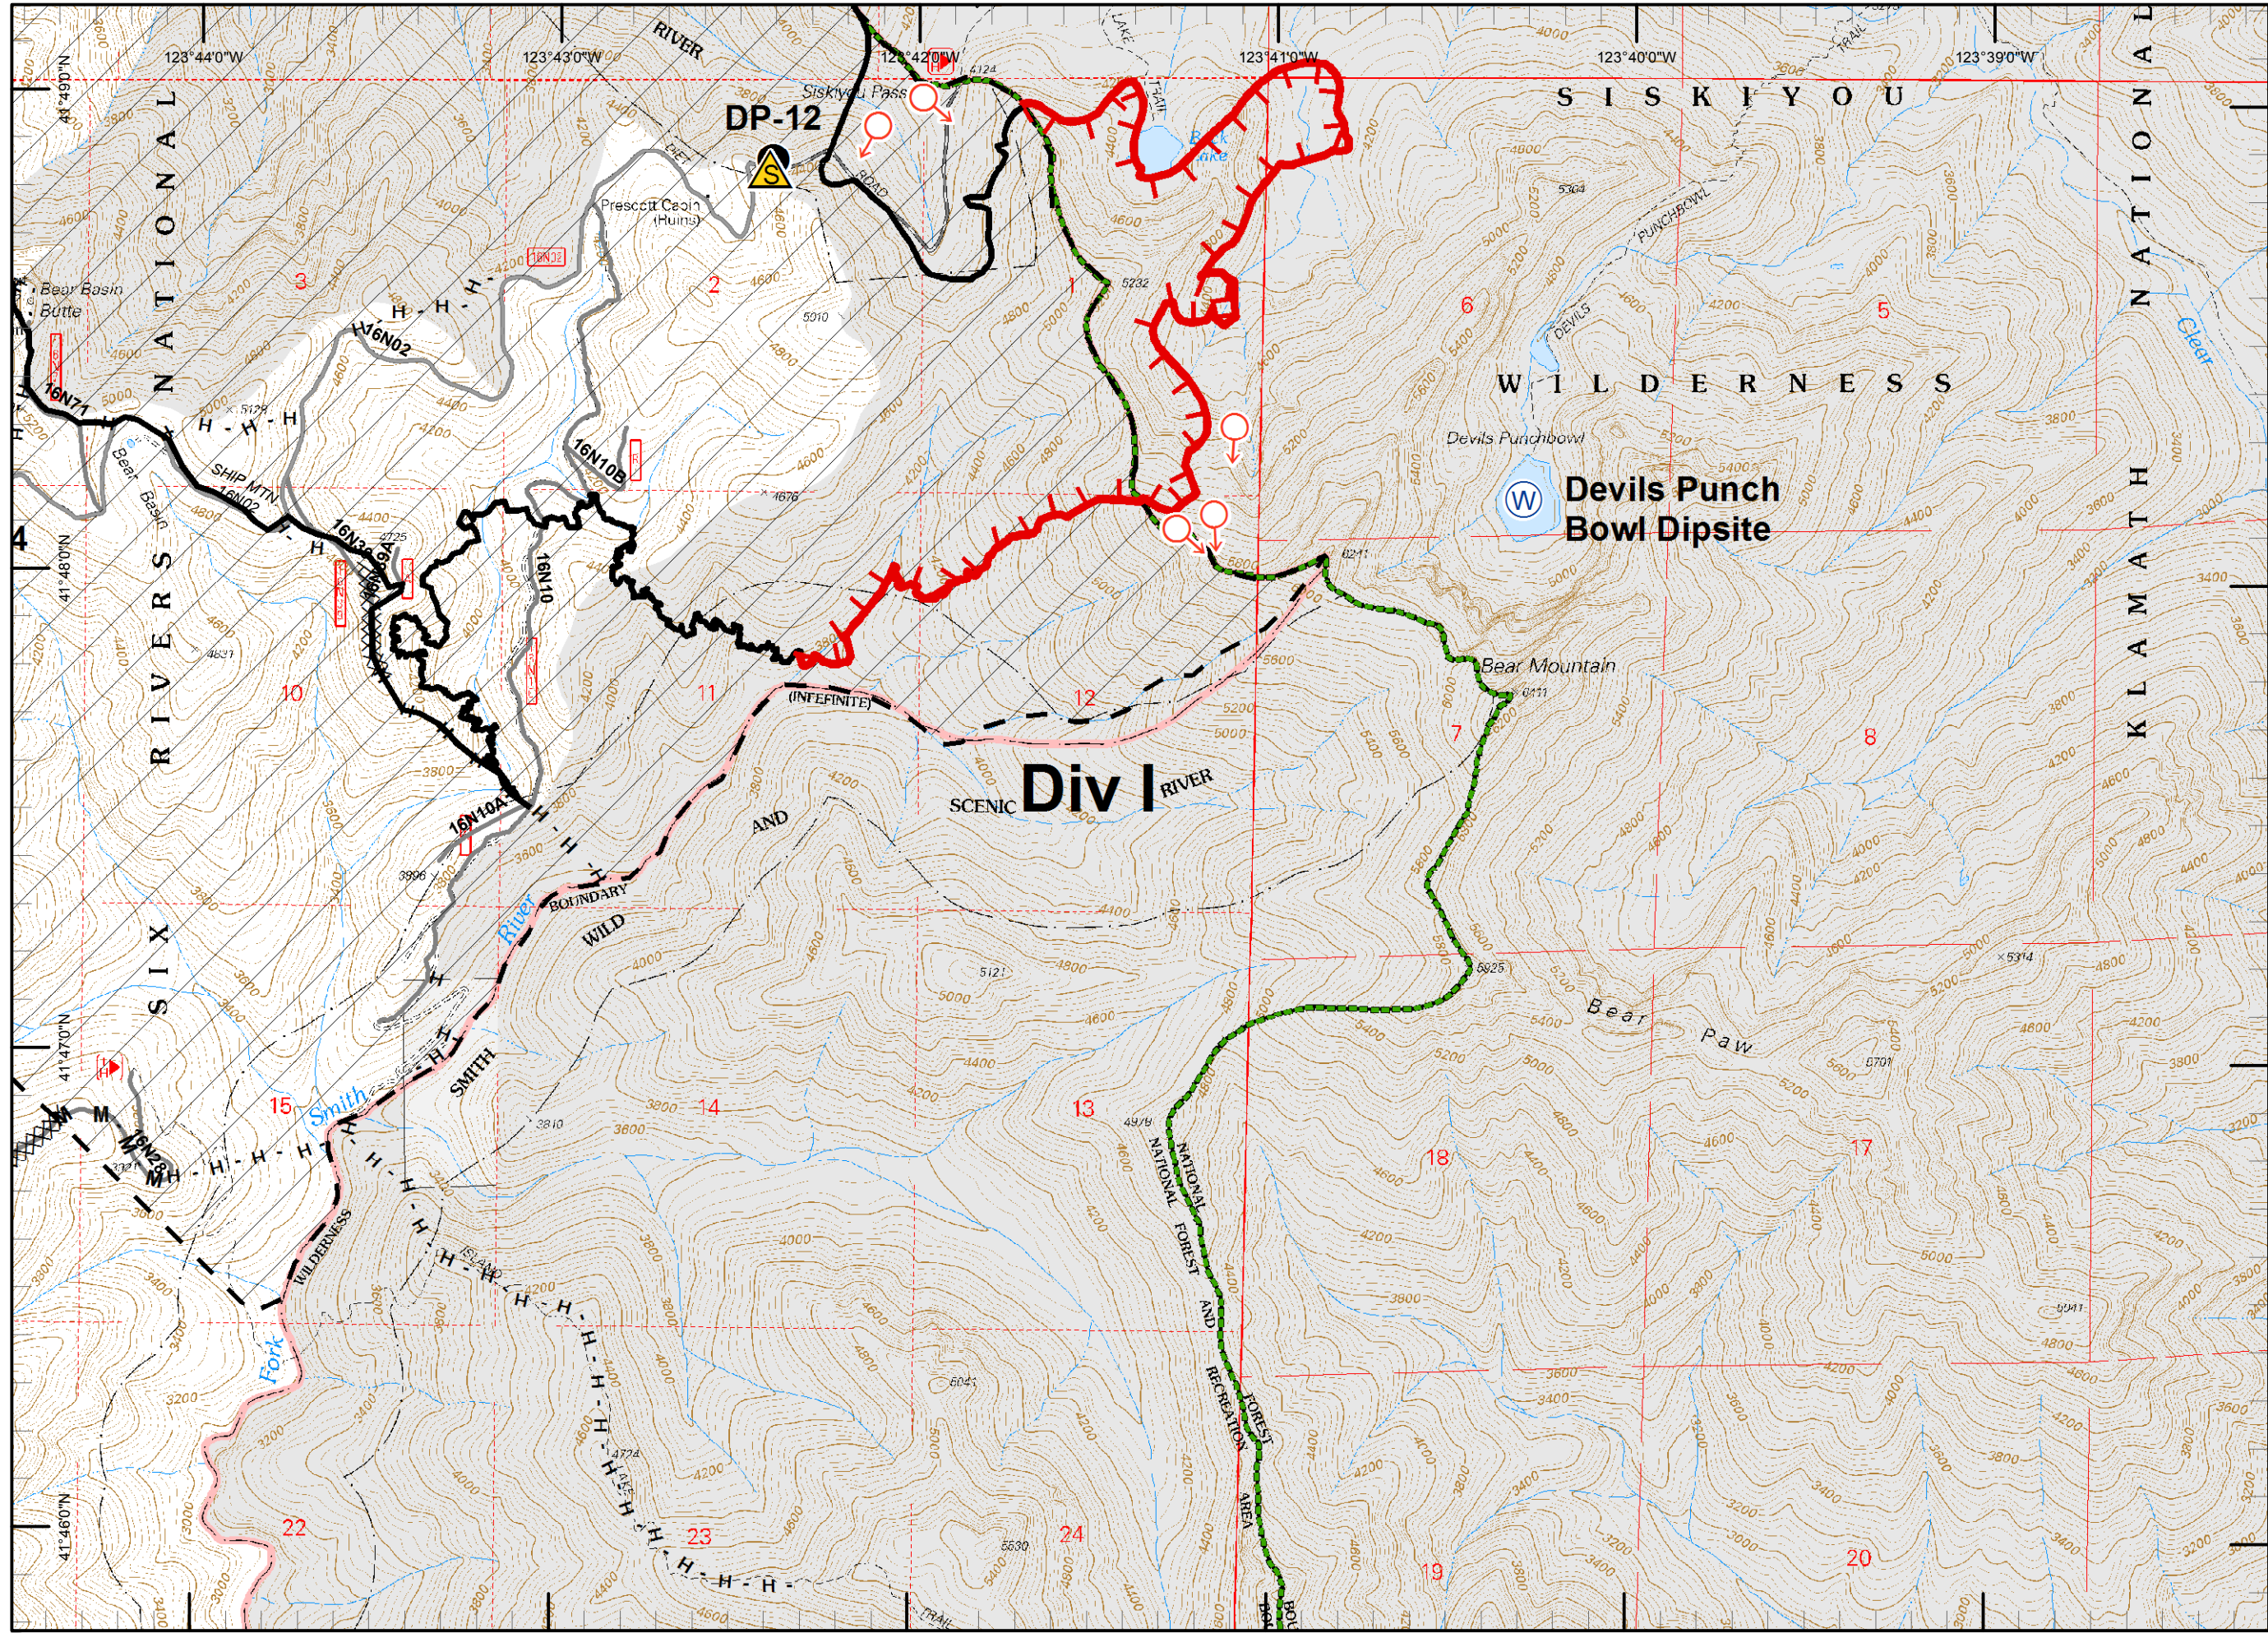

Legend

- ( ) Division
- Drop Point
- ⊗ Fire Origin
- ♂ Spot Fire
- Helispot
- Ⓢ Staging Area
- Ⓜ Water Source
- Ⓜ Restricted Water Source
- WX RAWS
- Ⓟ Incident Base
- Ⓢ Camp
- Ⓜ Incident Command Post
- Ⓟ Repeater
- ⚠ Safety Zone
- Ⓜ Helibase
- ⊗ ● Proposed Dozer Line
- Ⓜ Uncontrolled Fire Edge
- Ⓜ Completed Dozer Line
- Completed Line
- H - H - Hand Line
- R - R - Road as Completed Line
- M - M - Masticated
- G - G - Graded Road
- Siskiyou Wilderness
- Forest Boundary
- Bear Basin Butte Botanical Area