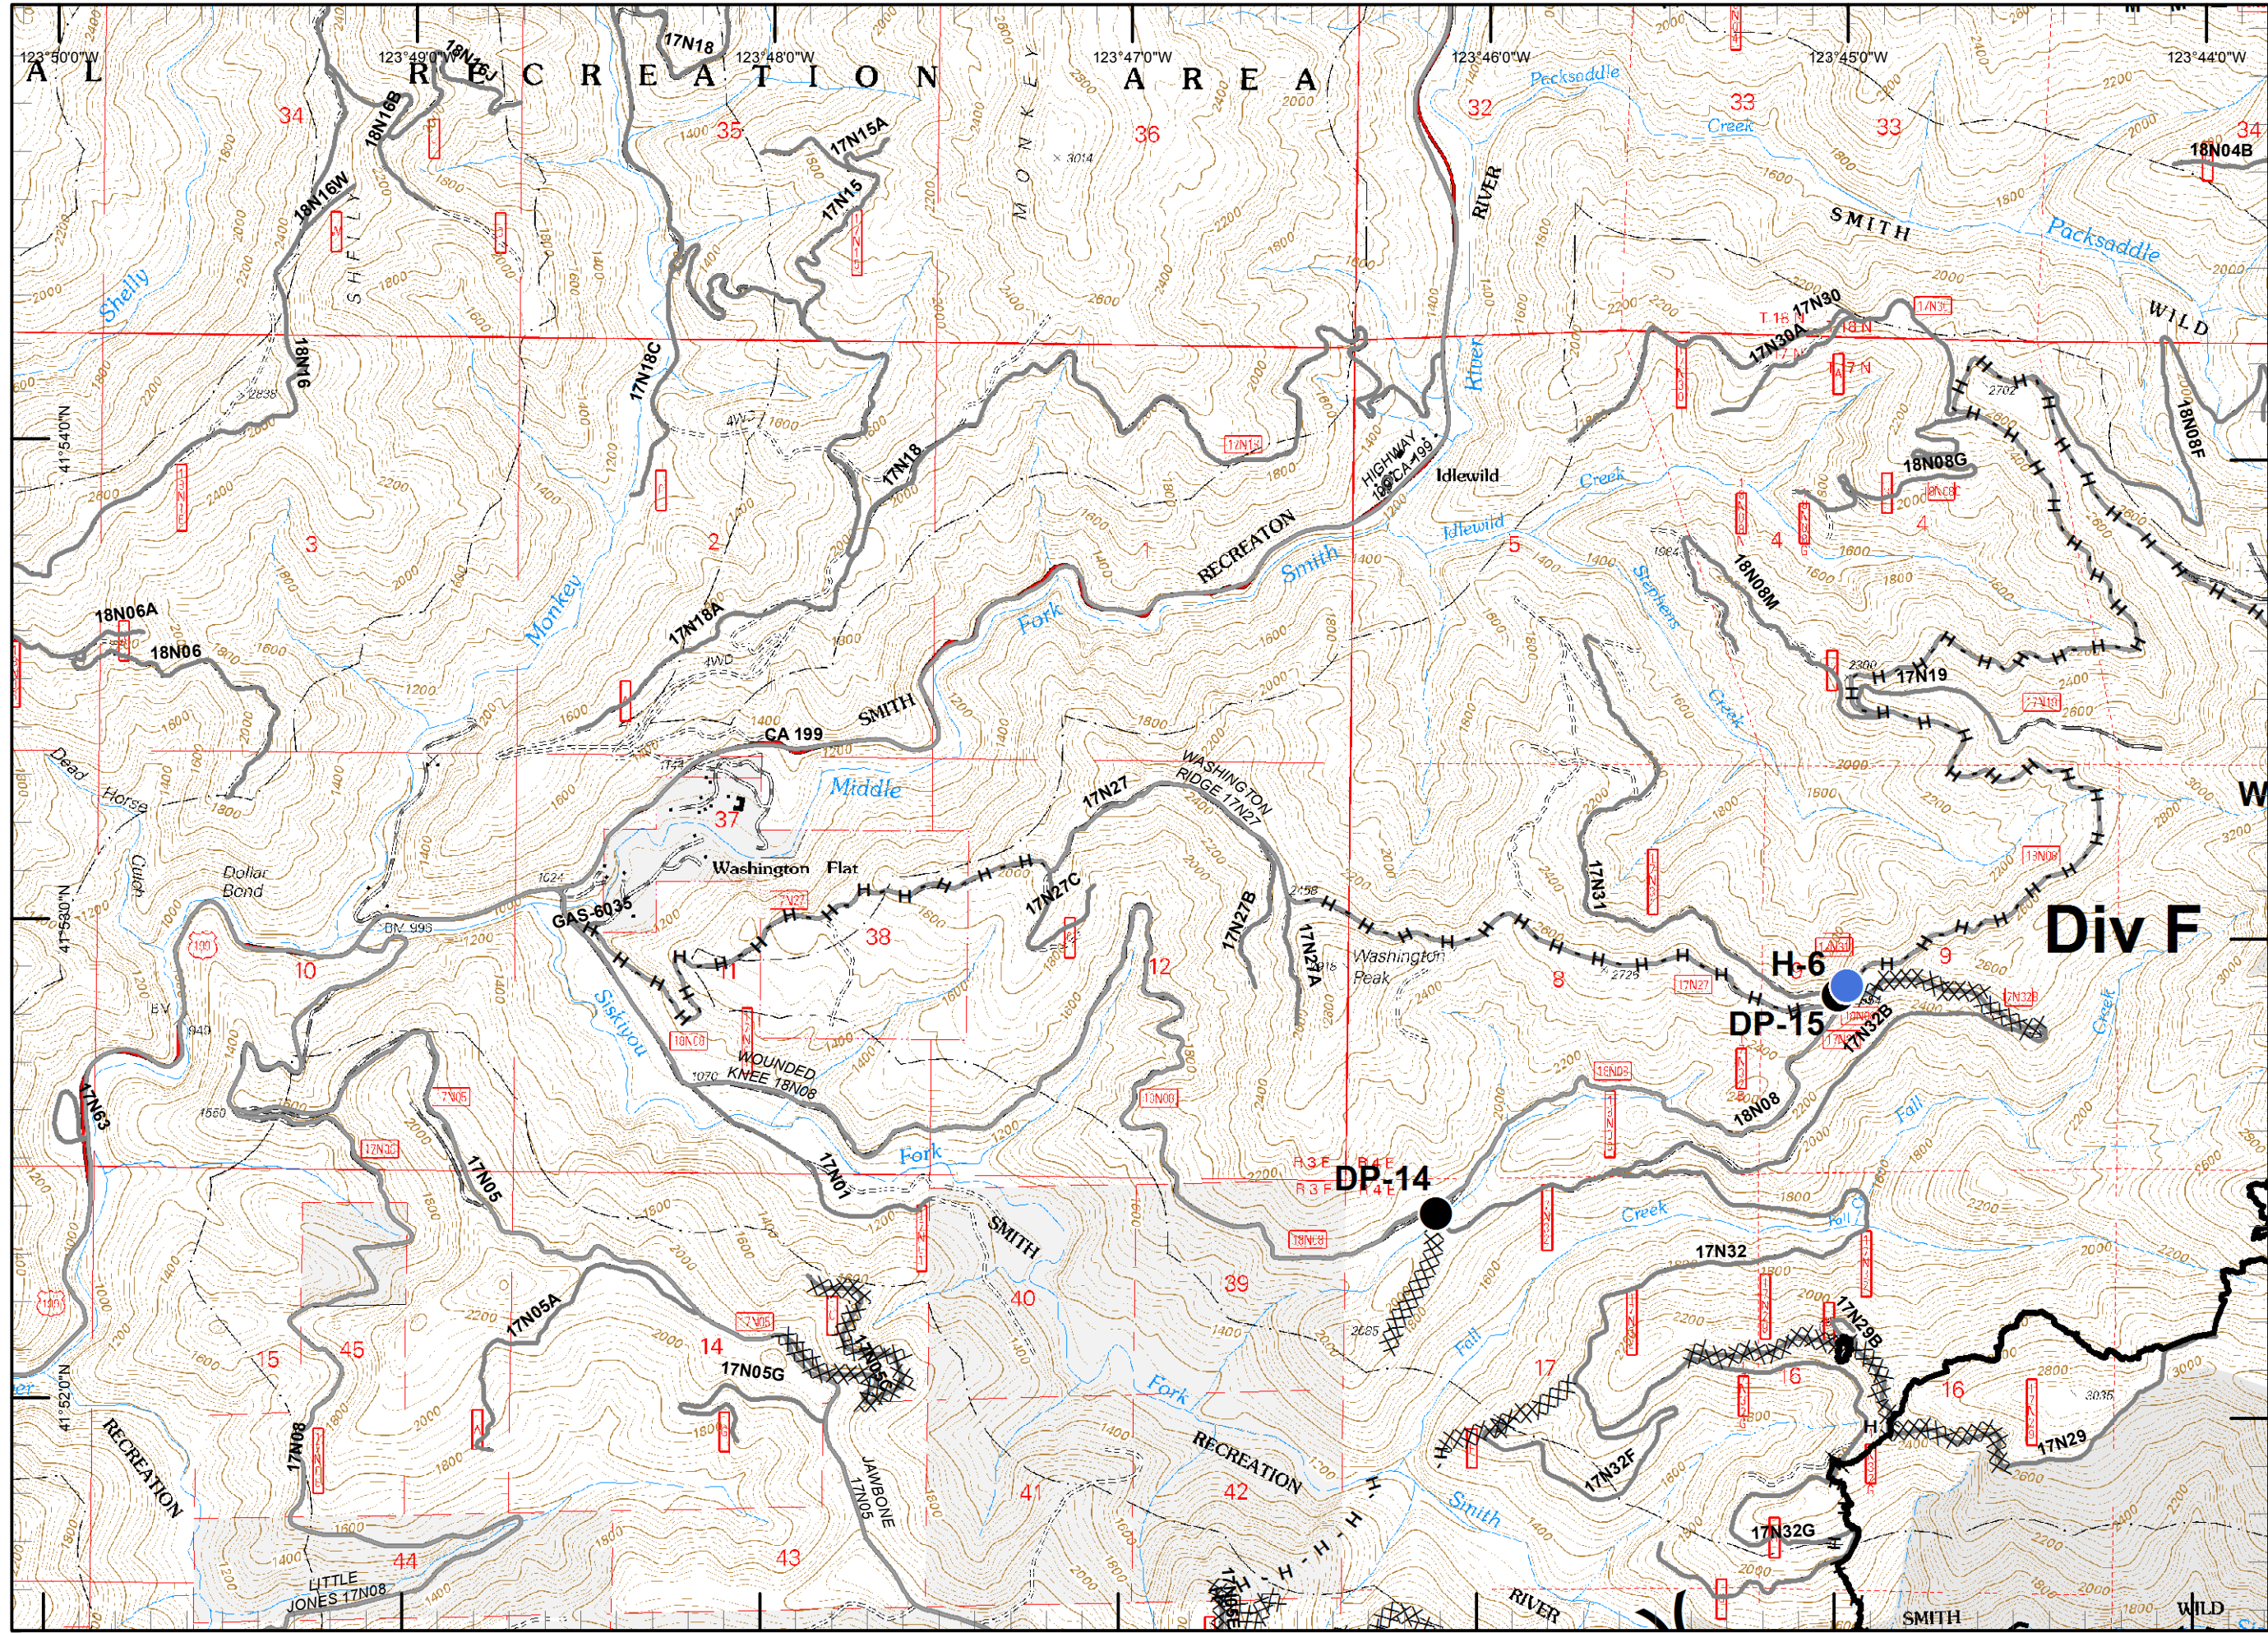

Legend

- () Division
- Drop Point
- ⊗ Fire Origin
- ♂ Spot Fire
- Helispot
- Ⓢ Staging Area
- Ⓜ Water Source
- Ⓜ Restricted Water Source
- WX RAWS
- Ⓟ Incident Base
- Ⓢ Camp
- Ⓜ Incident Command Post
- Ⓜ Repeater
- ⚠ Safety Zone
- Ⓜ Helibase
- ⊗ ● Proposed Dozer Line
- Ⓜ Uncontrolled Fire Edge
- Ⓜ Completed Dozer Line
- Completed Line
- H - H - Hand Line
- R - R - Road as Completed Line
- M - M - Masticated
- G - G - Graded Road
- Siskiyou Wilderness
- ▬ Forest Boundary
- ▬ Bear Basin Butte Botanical Area

RJM
 9/9/2015
 11:25:59 PM

Legend

- () Division
- Drop Point
- ⊗ Fire Origin
- ♂ Spot Fire
- Helispot
- ⊙ Staging Area
- ⊙ Water Source
- ⊙ Restricted Water Source
- WX RAWS
- ⊙ Incident Base
- ⊙ Camp
- ⊙ Incident Command Post
- ⊙ Repeater
- ⚠ Safety Zone
- ⊙ Helibase
- ⊙ Proposed Dozer Line
- ⊙ Uncontrolled Fire Edge
- ⊙ Completed Dozer Line
- Completed Line
- H - H - Hand Line
- R - R - Road as Completed Line
- M - M - Masticated
- G - G - Graded Road
- Siskiyou Wilderness
- ▬ Forest Boundary
- ▬ Bear Basin Butte Botanical Area

RJM
 9/9/2015
 11:26:03 PM

Legend

- () Division
- Drop Point
- ⊗ Fire Origin
- ♂ Spot Fire
- Helispot
- ⊙ Staging Area
- ⊙ Water Source
- ⊙ Restricted Water Source
- WX RAWS
- ⊙ Incident Base
- ⊙ Camp
- ⊙ Incident Command Post
- ⊙ Repeater
- ⚠ Safety Zone
- ⊙ Helibase
- ⊙ • Proposed Dozer Line
- Uncontrolled Fire Edge
- ⊗ Completed Dozer Line
- Completed Line
- H - H - Hand Line
- R - R - Road as Completed Line
- M - M - Masticated
- G - G - Graded Road
- Siskiyou Wilderness
- ▬ Forest Boundary
- ▨ Bear Basin Butte Botanical Area