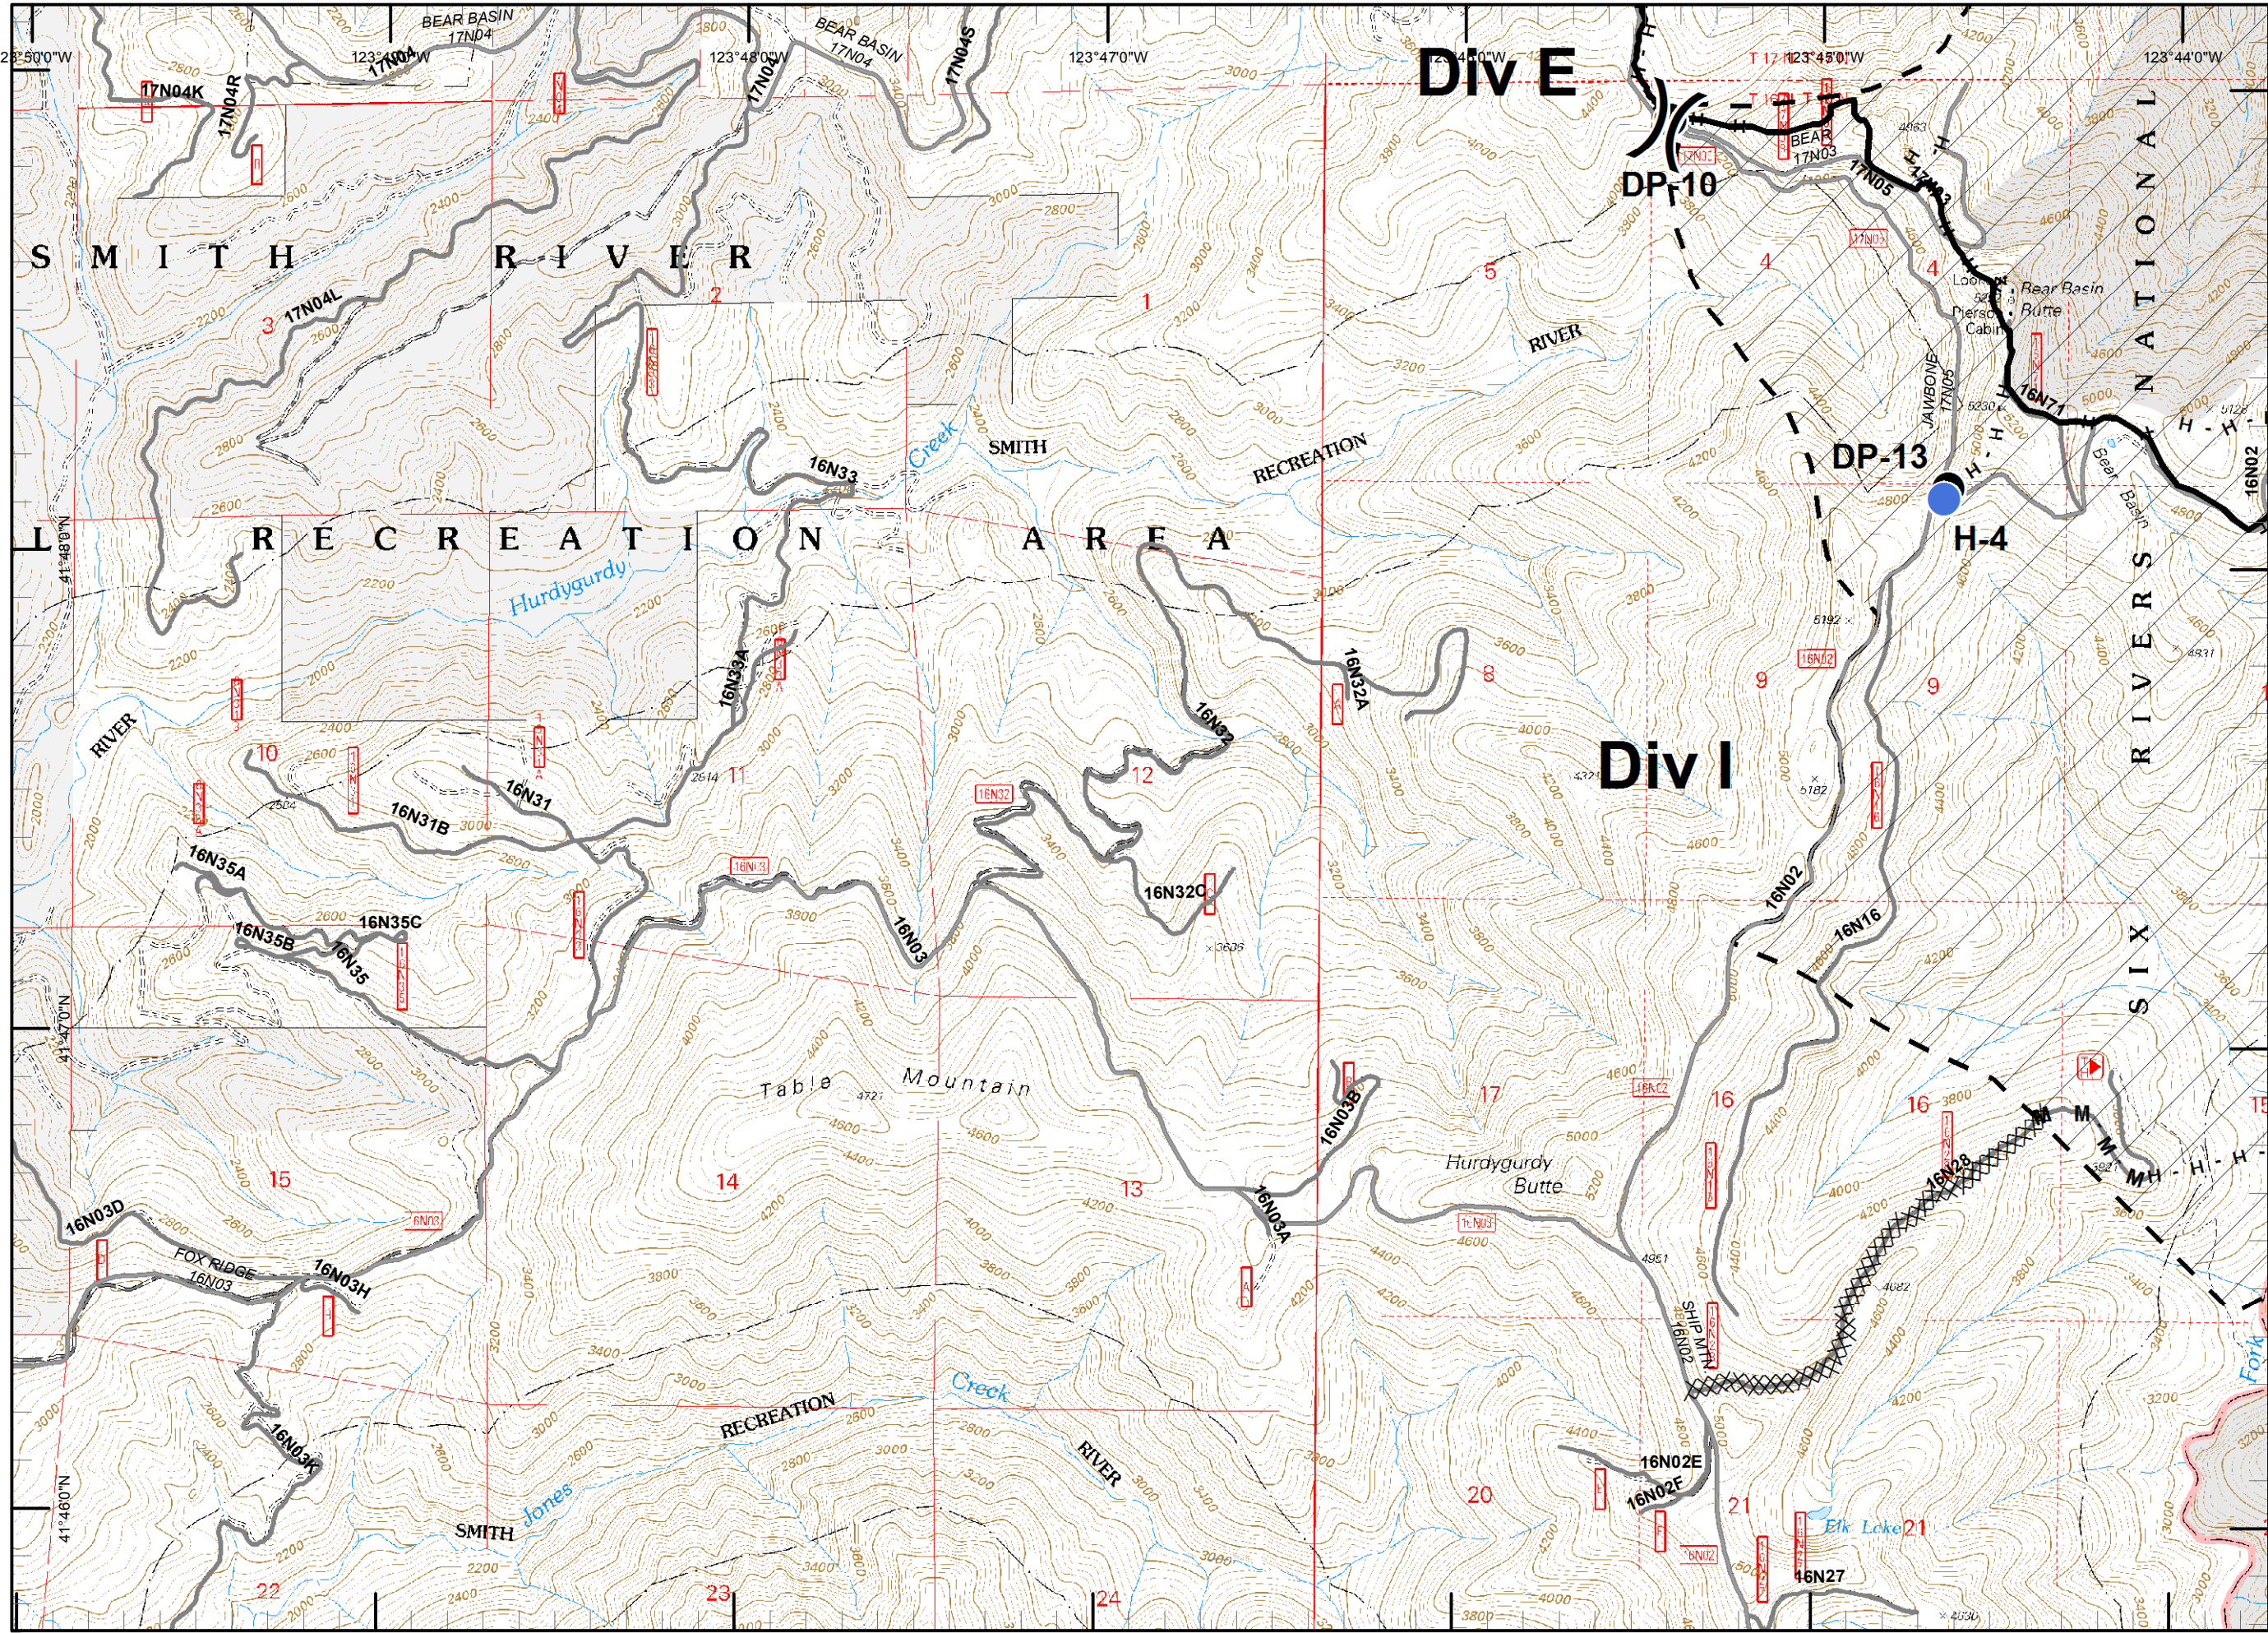

Legend

- () Division
- Drop Point
- ⊗ Fire Origin
- ♂ Spot Fire
- Helispot
- Ⓢ Staging Area
- Ⓜ Water Source
- Ⓜ Restricted Water Source
- WX RAWs
- Ⓟ Incident Base
- Ⓢ Camp
- Ⓜ Incident Command Post
- Ⓜ Repeater
- ⚠ Safety Zone
- Ⓜ Helibase
- ⊗ ● Proposed Dozer Line
- Ⓜ Uncontrolled Fire Edge
- Ⓜ Completed Dozer Line
- Ⓜ Completed Line
- H - H - Hand Line
- R - R - Road as Completed Line
- M - M - Masticated
- G - G - Graded Road
- ▭ Siskiyou Wilderness
- Ⓜ Forest Boundary
- Ⓜ Bear Basin Butte Botanical Area

RJM
9/9/2015
11:26:29 PM

- Legend**
- () Division
 - Drop Point
 - ⊗ Fire Origin
 - ♂ Spot Fire
 - Helispot
 - Ⓢ Staging Area
 - Ⓜ Water Source
 - Ⓜ Restricted Water Source
 - WX RAWS
 - Ⓟ Incident Base
 - Ⓢ Camp
 - Ⓜ Incident Command Post
 - Ⓜ Repeater
 - ⚠ Safety Zone
 - Ⓜ Helibase
 - ⊗ • Proposed Dozer Line
 - Ⓜ Uncontrolled Fire Edge
 - Ⓜ Completed Dozer Line
 - Completed Line
 - H - H - Hand Line
 - R - R - Road as Completed Line
 - M - M - Masticated
 - G - G - Graded Road
 - Siskiyou Wilderness
 - Ⓜ Forest Boundary
 - Ⓜ Bear Basin Butte Botanical Area

RJM
 9/9/2015
 11:26:32 PM

- Legend**
- () Division
 - Drop Point
 - ⊗ Fire Origin
 - ♂ Spot Fire
 - Helispot
 - Ⓢ Staging Area
 - Ⓜ Water Source
 - Ⓜ Restricted Water Source
 - WX RAWS
 - Ⓟ Incident Base
 - Ⓢ Camp
 - Ⓜ Incident Command Post
 - Ⓜ Repeater
 - ⚠ Safety Zone
 - Ⓜ Helibase
 - ⊗ ● Proposed Dozer Line
 - Ⓜ Uncontrolled Fire Edge
 - Ⓜ Completed Dozer Line
 - Completed Line
 - H - H - Hand Line
 - R - R - Road as Completed Line
 - M - M - Masticated
 - G - G - Graded Road
 - Siskiyou Wilderness
 - Ⓜ Forest Boundary
 - Ⓜ Bear Basin Butte Botanical Area