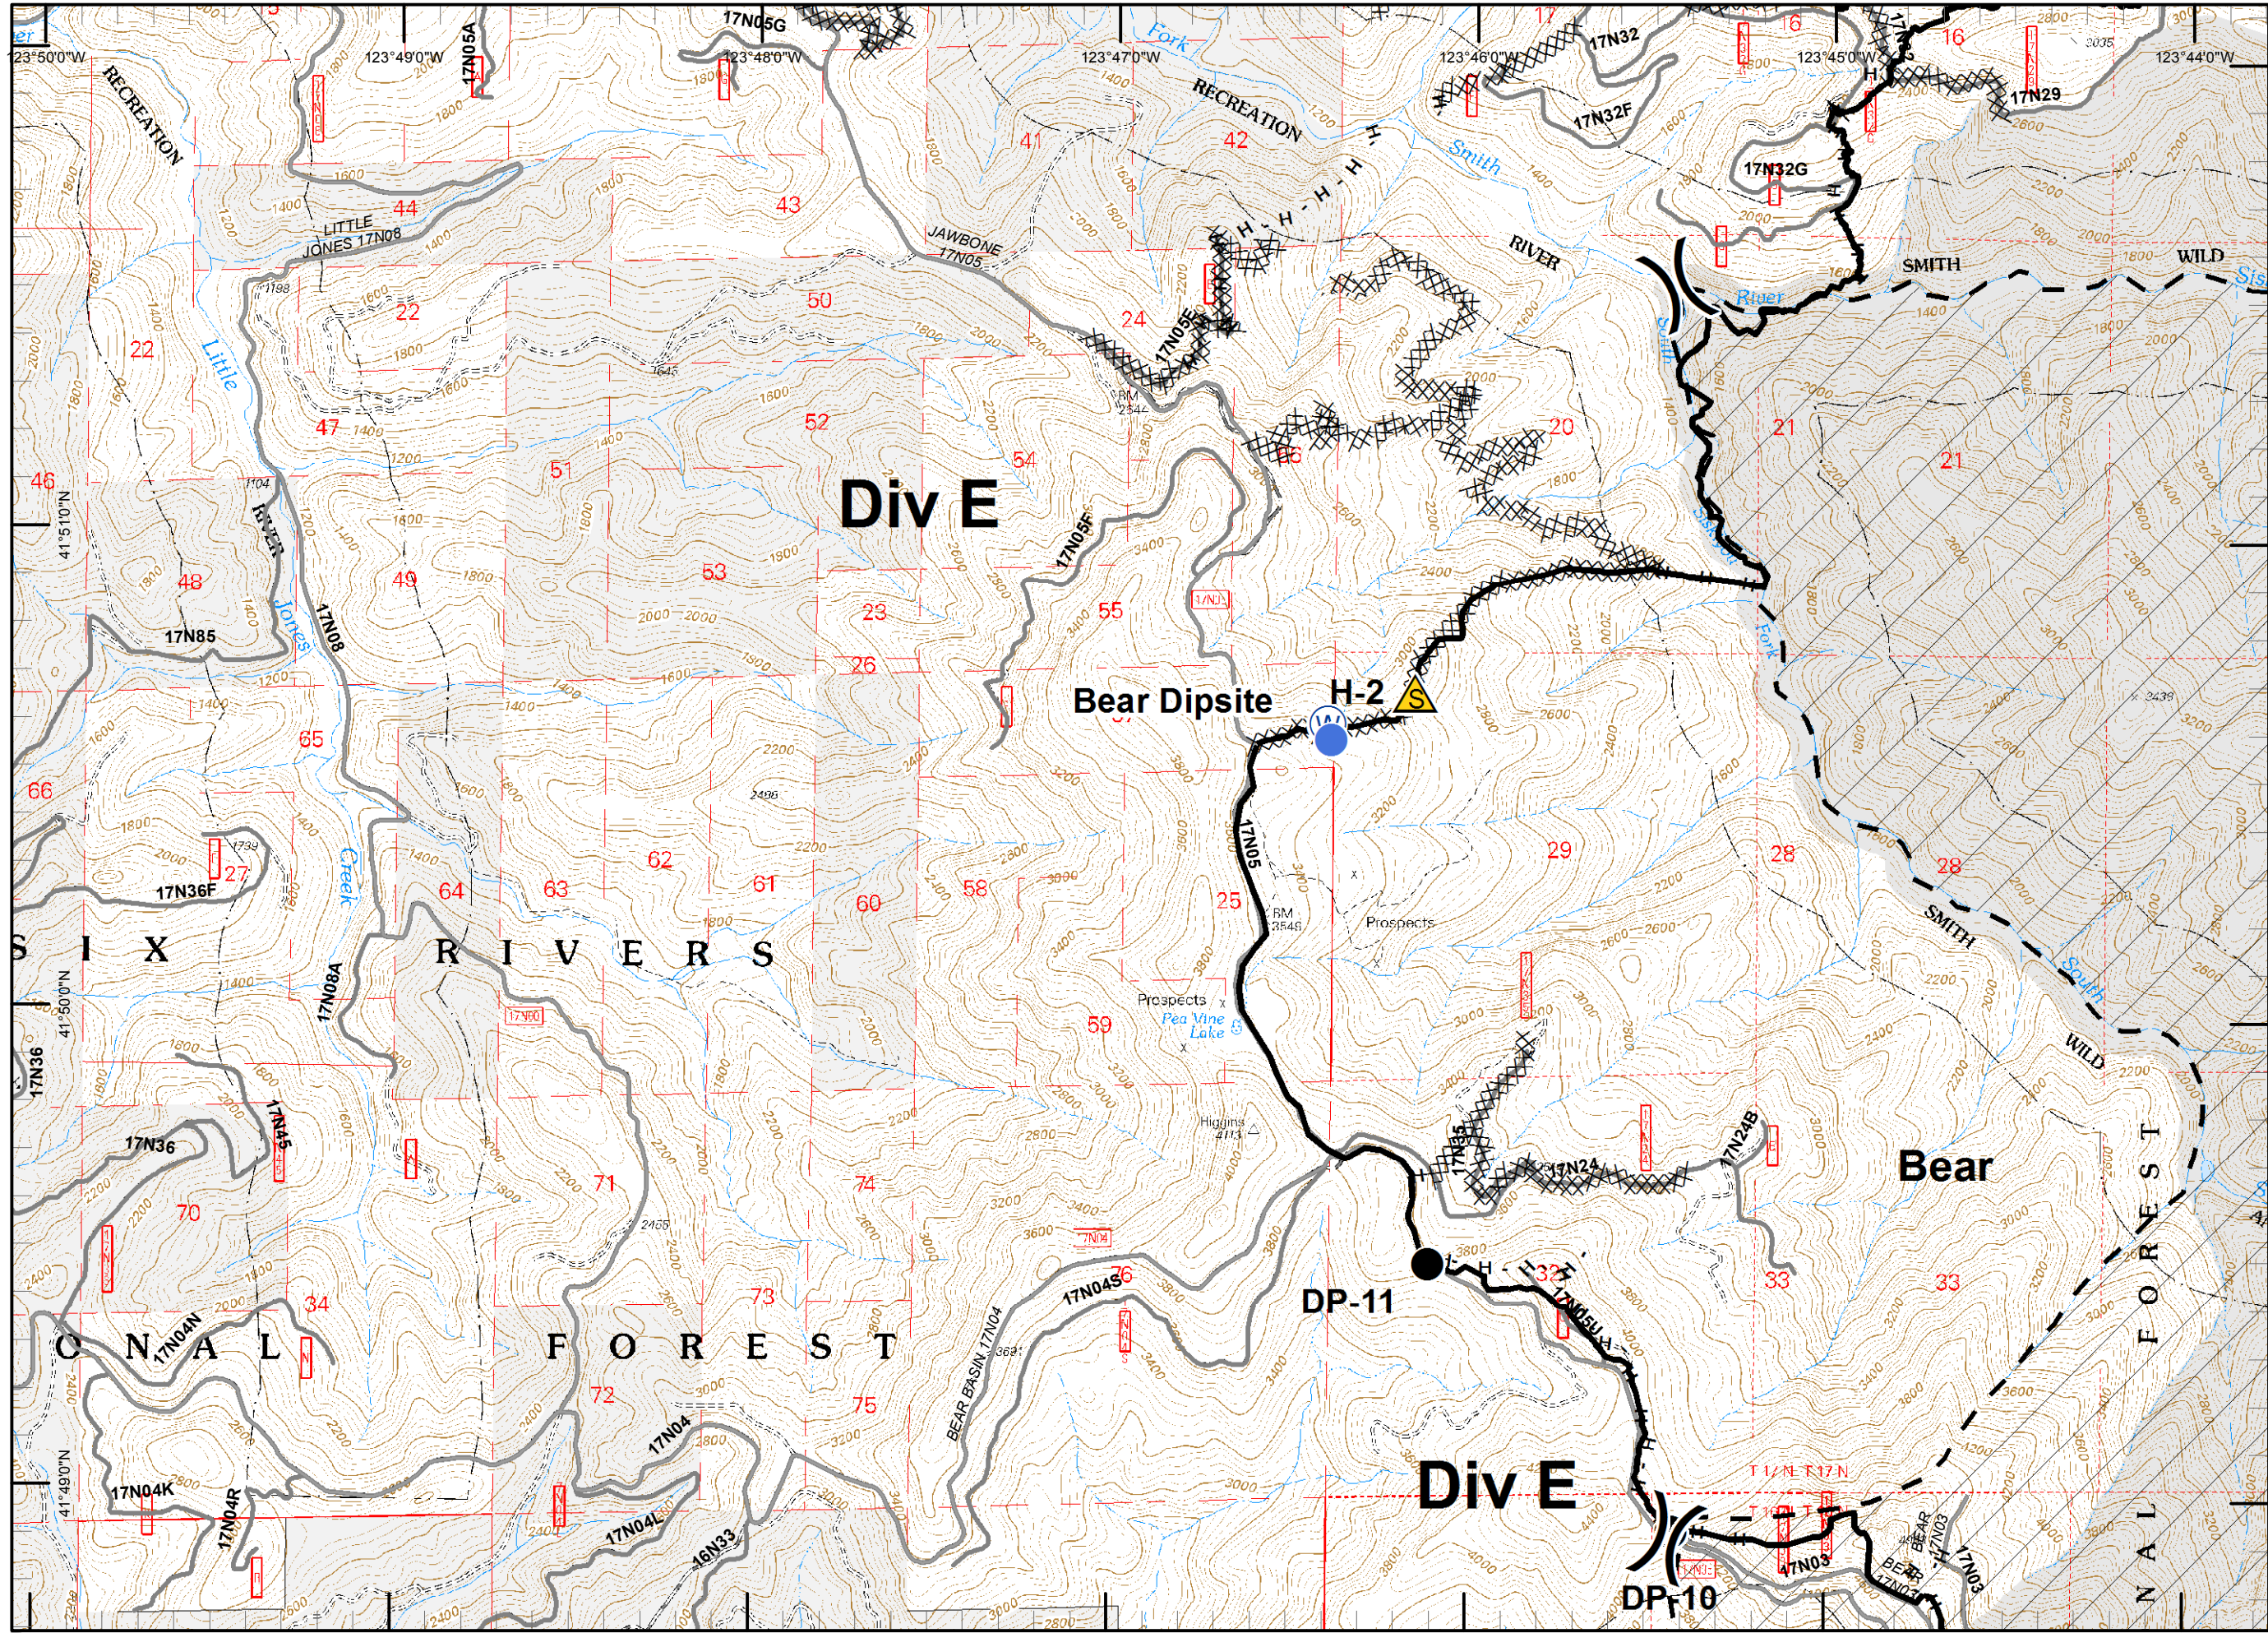

Legend

- () Division
- Drop Point
- ⊗ Fire Origin
- ♂ Spot Fire
- Helispot
- Ⓢ Staging Area
- Ⓜ Water Source
- Ⓜ Restricted Water Source
- WX RAWS
- Ⓟ Incident Base
- Ⓢ Camp
- Ⓜ Incident Command Post
- Ⓜ Repeater
- ⚠ Safety Zone
- Ⓜ Helibase
- ⊗ • Proposed Dozer Line
- Uncontrolled Fire Edge
- ⊗ Completed Dozer Line
- Completed Line
- H - H - Hand Line
- R - R - Road as Completed Line
- M - M - Masticated
- G - G - Graded Road
- Siskiyou Wilderness
- Forest Boundary
- ▨ Bear Basin Butte Botanical Area

North arrow pointing up.

RJM
9/9/2015
11:26:16 PM

Legend

- () Division
- Drop Point
- ⊗ Fire Origin
- ♂ Spot Fire
- Helispot
- Ⓢ Staging Area
- Ⓜ Water Source
- Ⓜ Restricted Water Source
- WX RAWS
- Ⓟ Incident Base
- Ⓢ Camp
- Ⓢ Incident Command Post
- Ⓢ Repeater
- ⚠ Safety Zone
- Ⓢ Helibase
- Ⓢ ● Proposed Dozer Line
- Ⓢ Uncontrolled Fire Edge
- Ⓢ Completed Dozer Line
- Completed Line
- H - H - Hand Line
- R - R - Road as Completed Line
- M - M - Masticated
- G - G - Graded Road
- Siskiyou Wilderness
- ▬ Forest Boundary
- ▬ Bear Basin Butte Botanical Area

N
 RJM
 9/9/2015
 11:26:20 PM

Legend

- () Division
- Drop Point
- ⊗ Fire Origin
- ♂ Spot Fire
- Helispot
- Ⓢ Staging Area
- Ⓜ Water Source
- Ⓜ Restricted Water Source
- WX RAWS
- Ⓟ Incident Base
- Ⓢ Camp
- Ⓢ Incident Command Post
- Ⓜ Repeater
- ⚠ Safety Zone
- Ⓜ Helibase
- ⊗ • Proposed Dozer Line
- Ⓢ Uncontrolled Fire Edge
- Ⓢ Completed Dozer Line
- Completed Line
- H - H - Hand Line
- R - R - Road as Completed Line
- M - M - Masticated
- G - G - Graded Road
- Siskiyou Wilderness
- Ⓢ Forest Boundary
- Ⓢ Bear Basin Butte Botanical Area