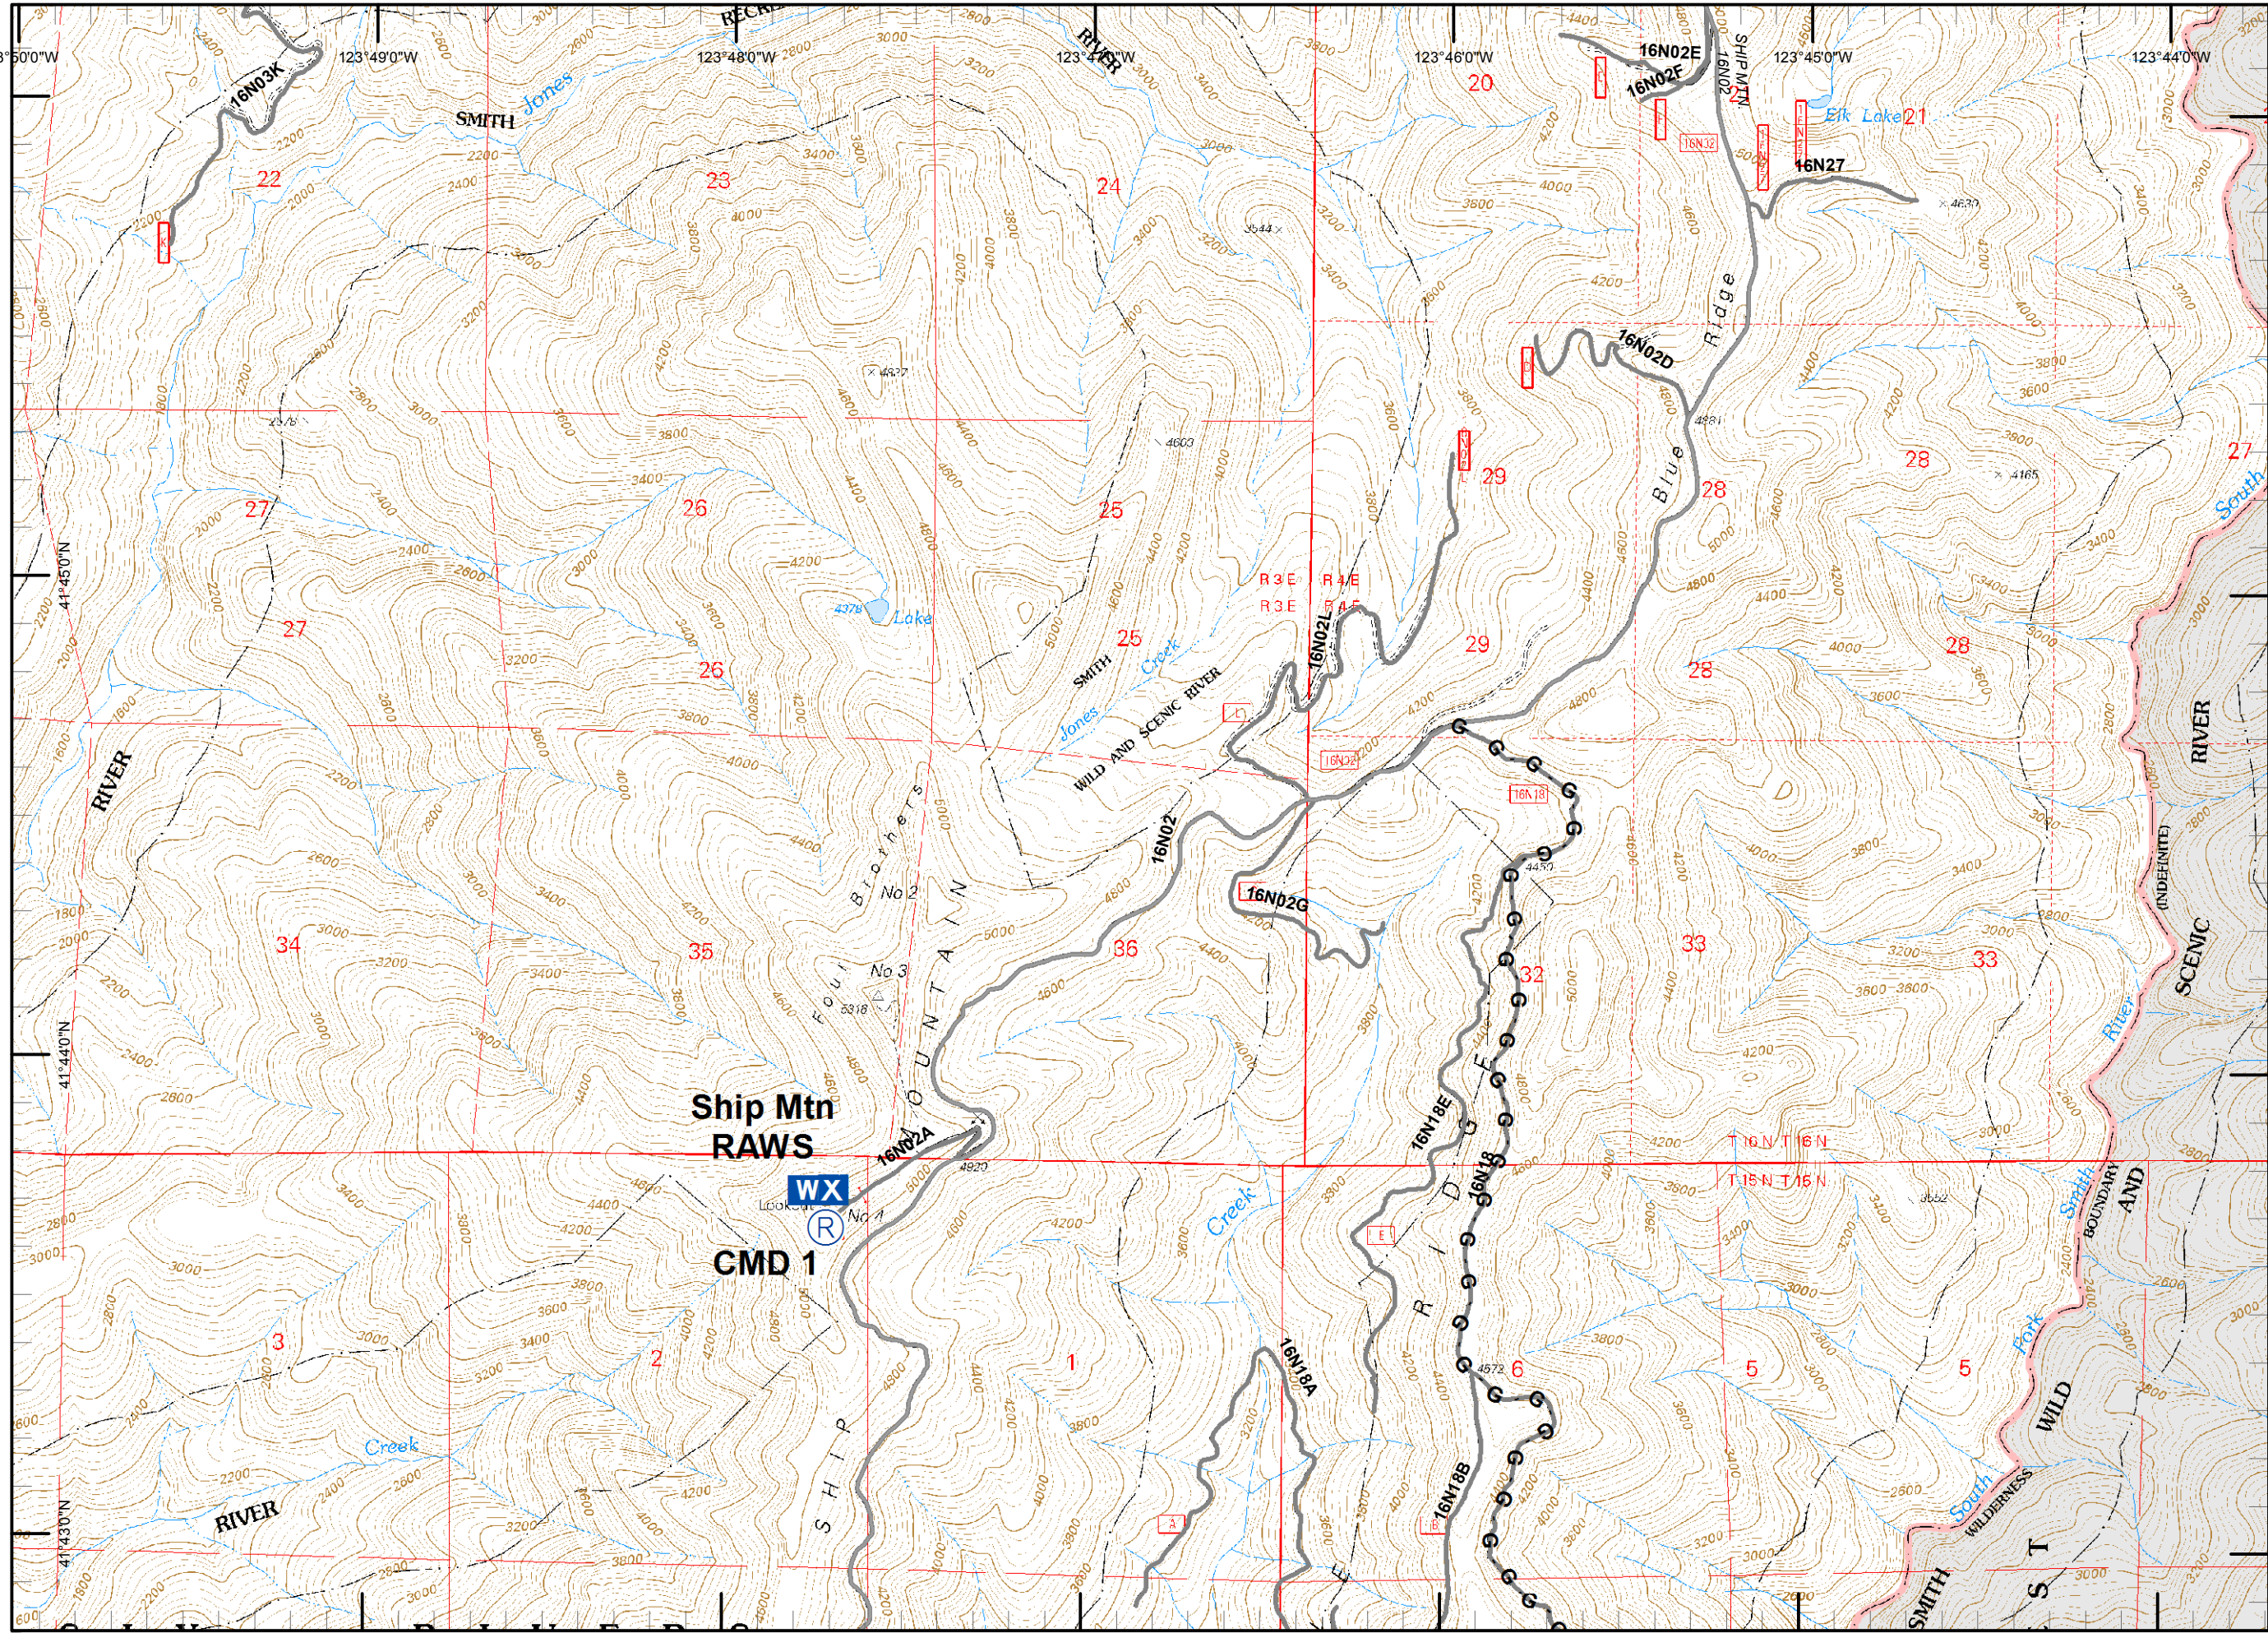

N
RJM
9/9/2015
11:26:57 PM