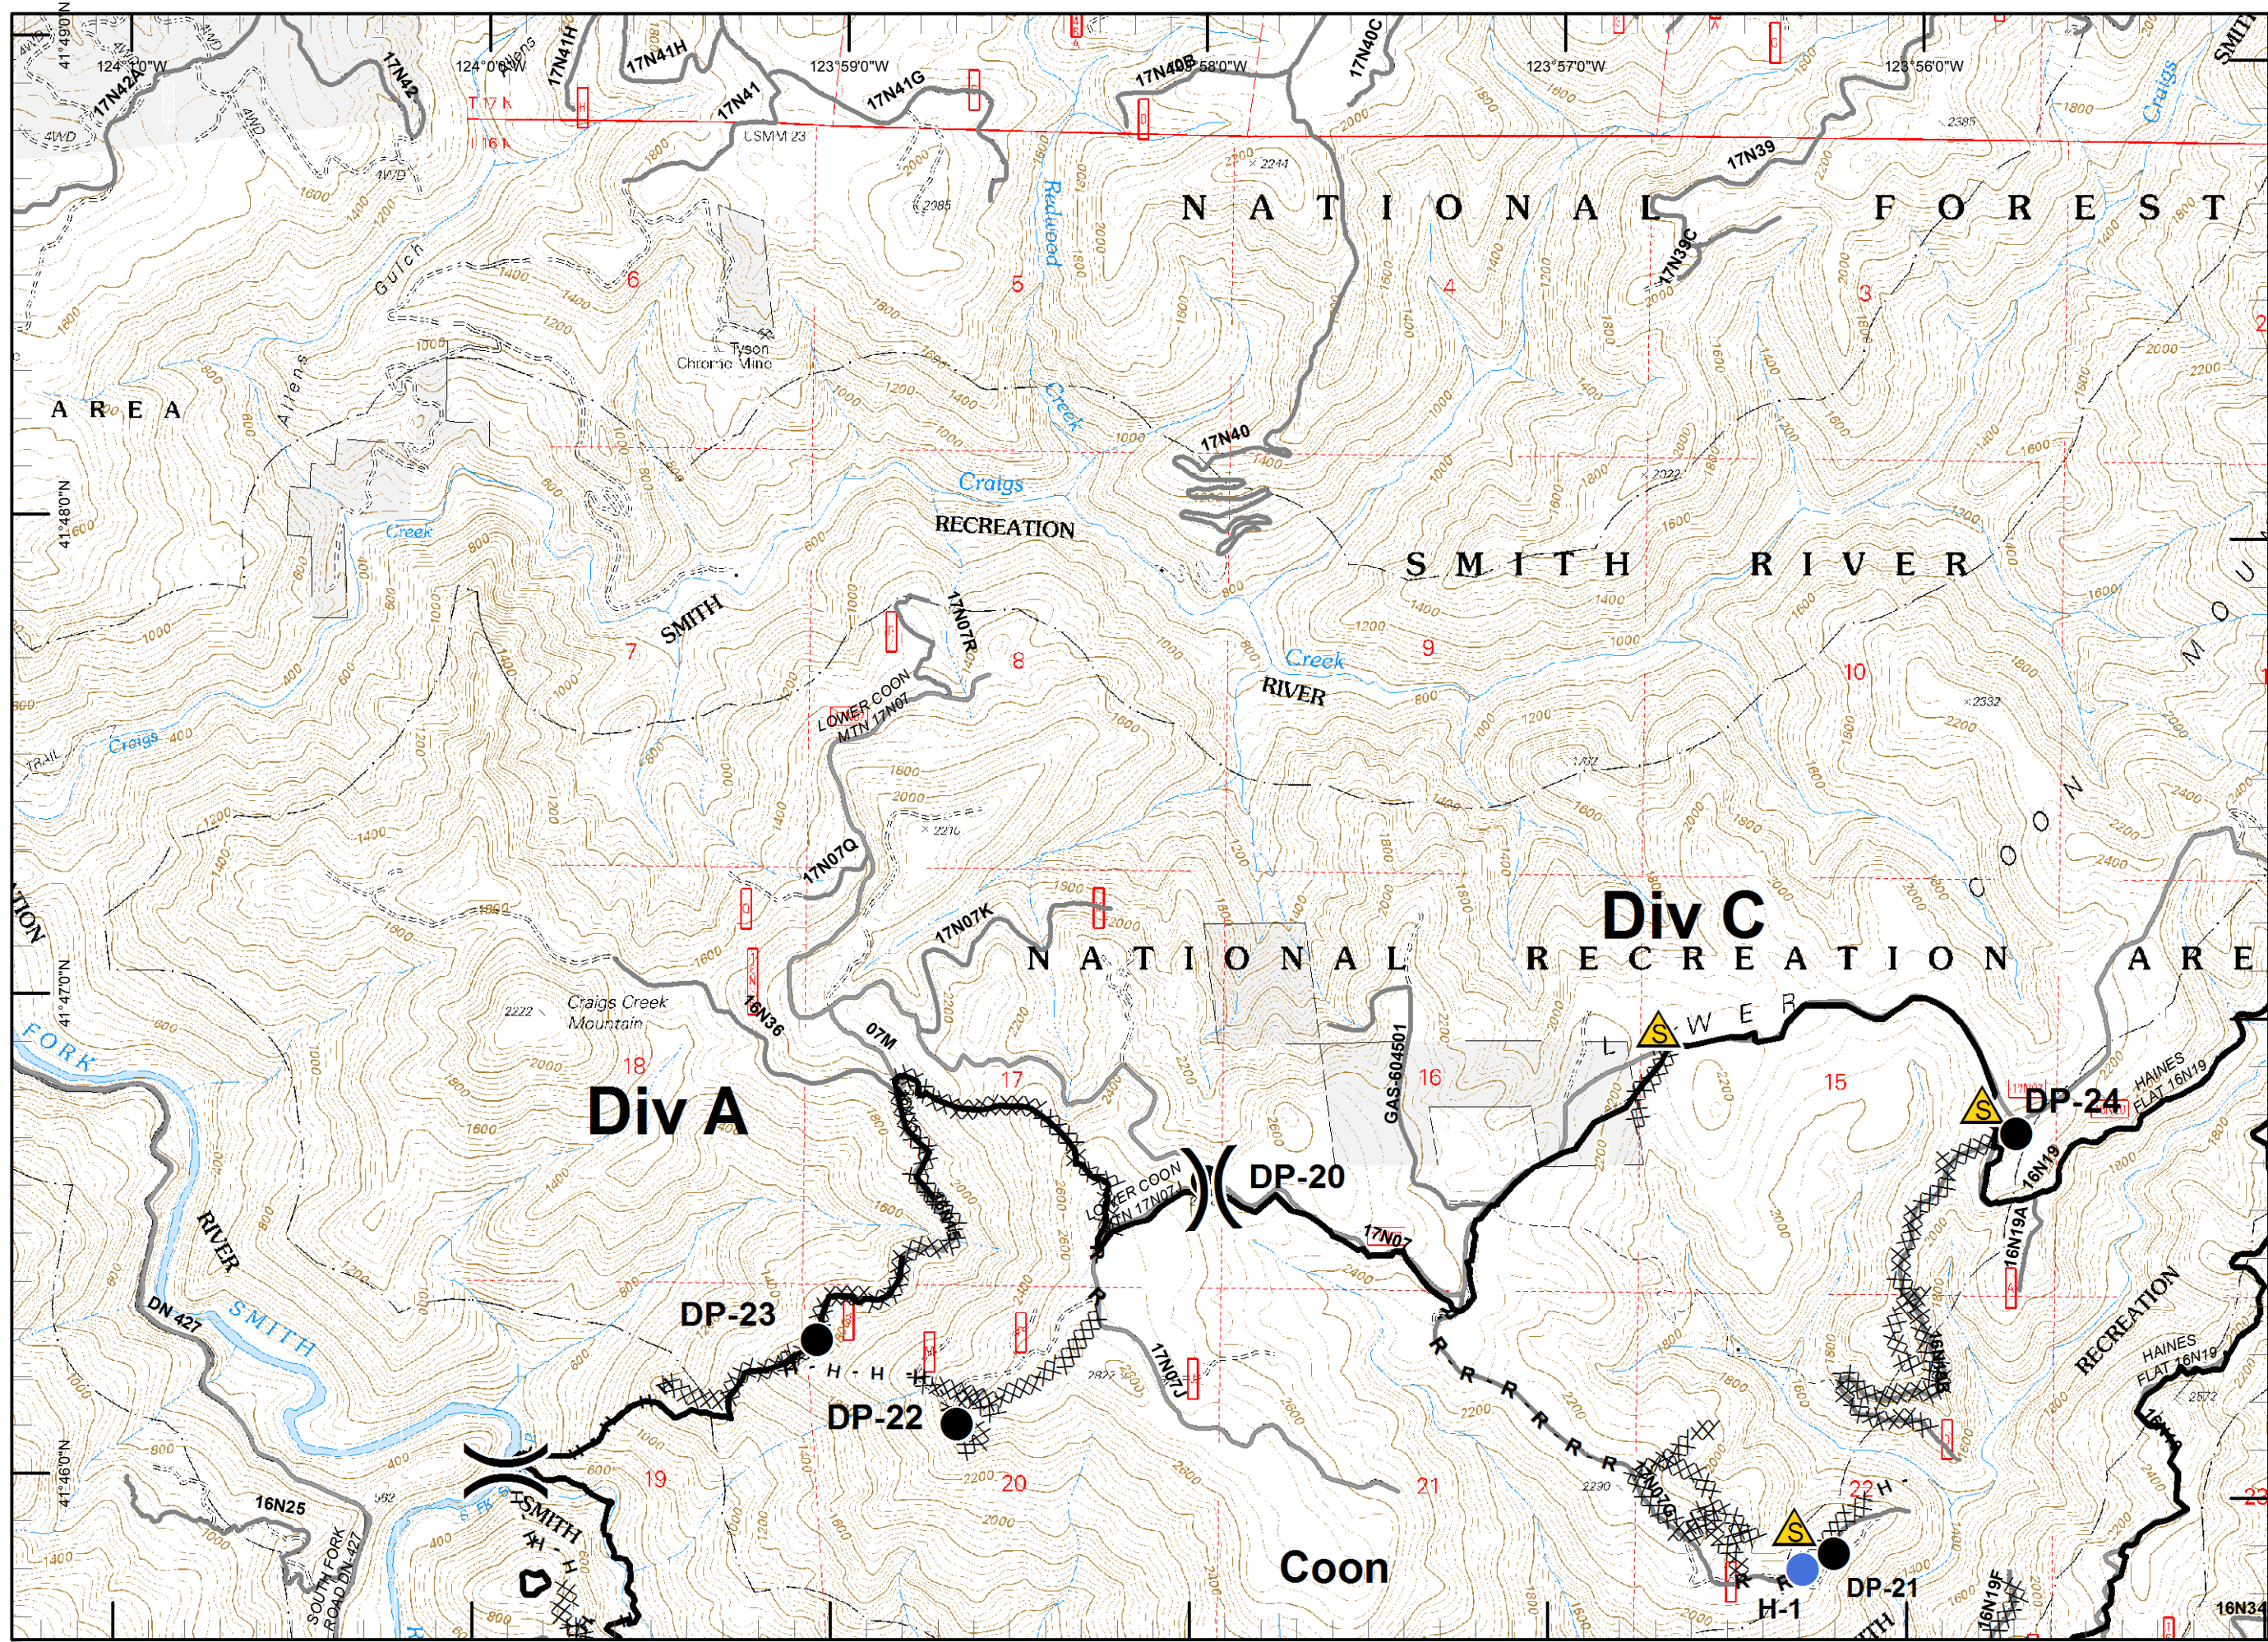

1. **Legend**
2. ( ) Division
   - Drop Point
   - ⊗ Fire Origin
   - ♂ Spot Fire
   - Helispot
   - Ⓢ Staging Area
   - Ⓜ Water Source
   - Ⓜ Restricted Water Source
   - WX RAWS
   - Ⓟ Incident Base
   - Ⓢ Camp
   - Ⓜ Incident Command Post
   - Ⓜ Repeater
   - ⚠ Safety Zone
   - Ⓜ Helibase
   - ⊗ • Proposed Dozer Line
   - Ⓜ Uncontrolled Fire Edge
   - Ⓜ Completed Dozer Line
   - Completed Line
   - H - H - Hand Line
   - R - R - Road as Completed Line
   - M - M - Masticated
   - G - G - Graded Road
   - Siskiyou Wilderness
   - Ⓜ Forest Boundary
   - Ⓜ Bear Basin Butte Botanical Area