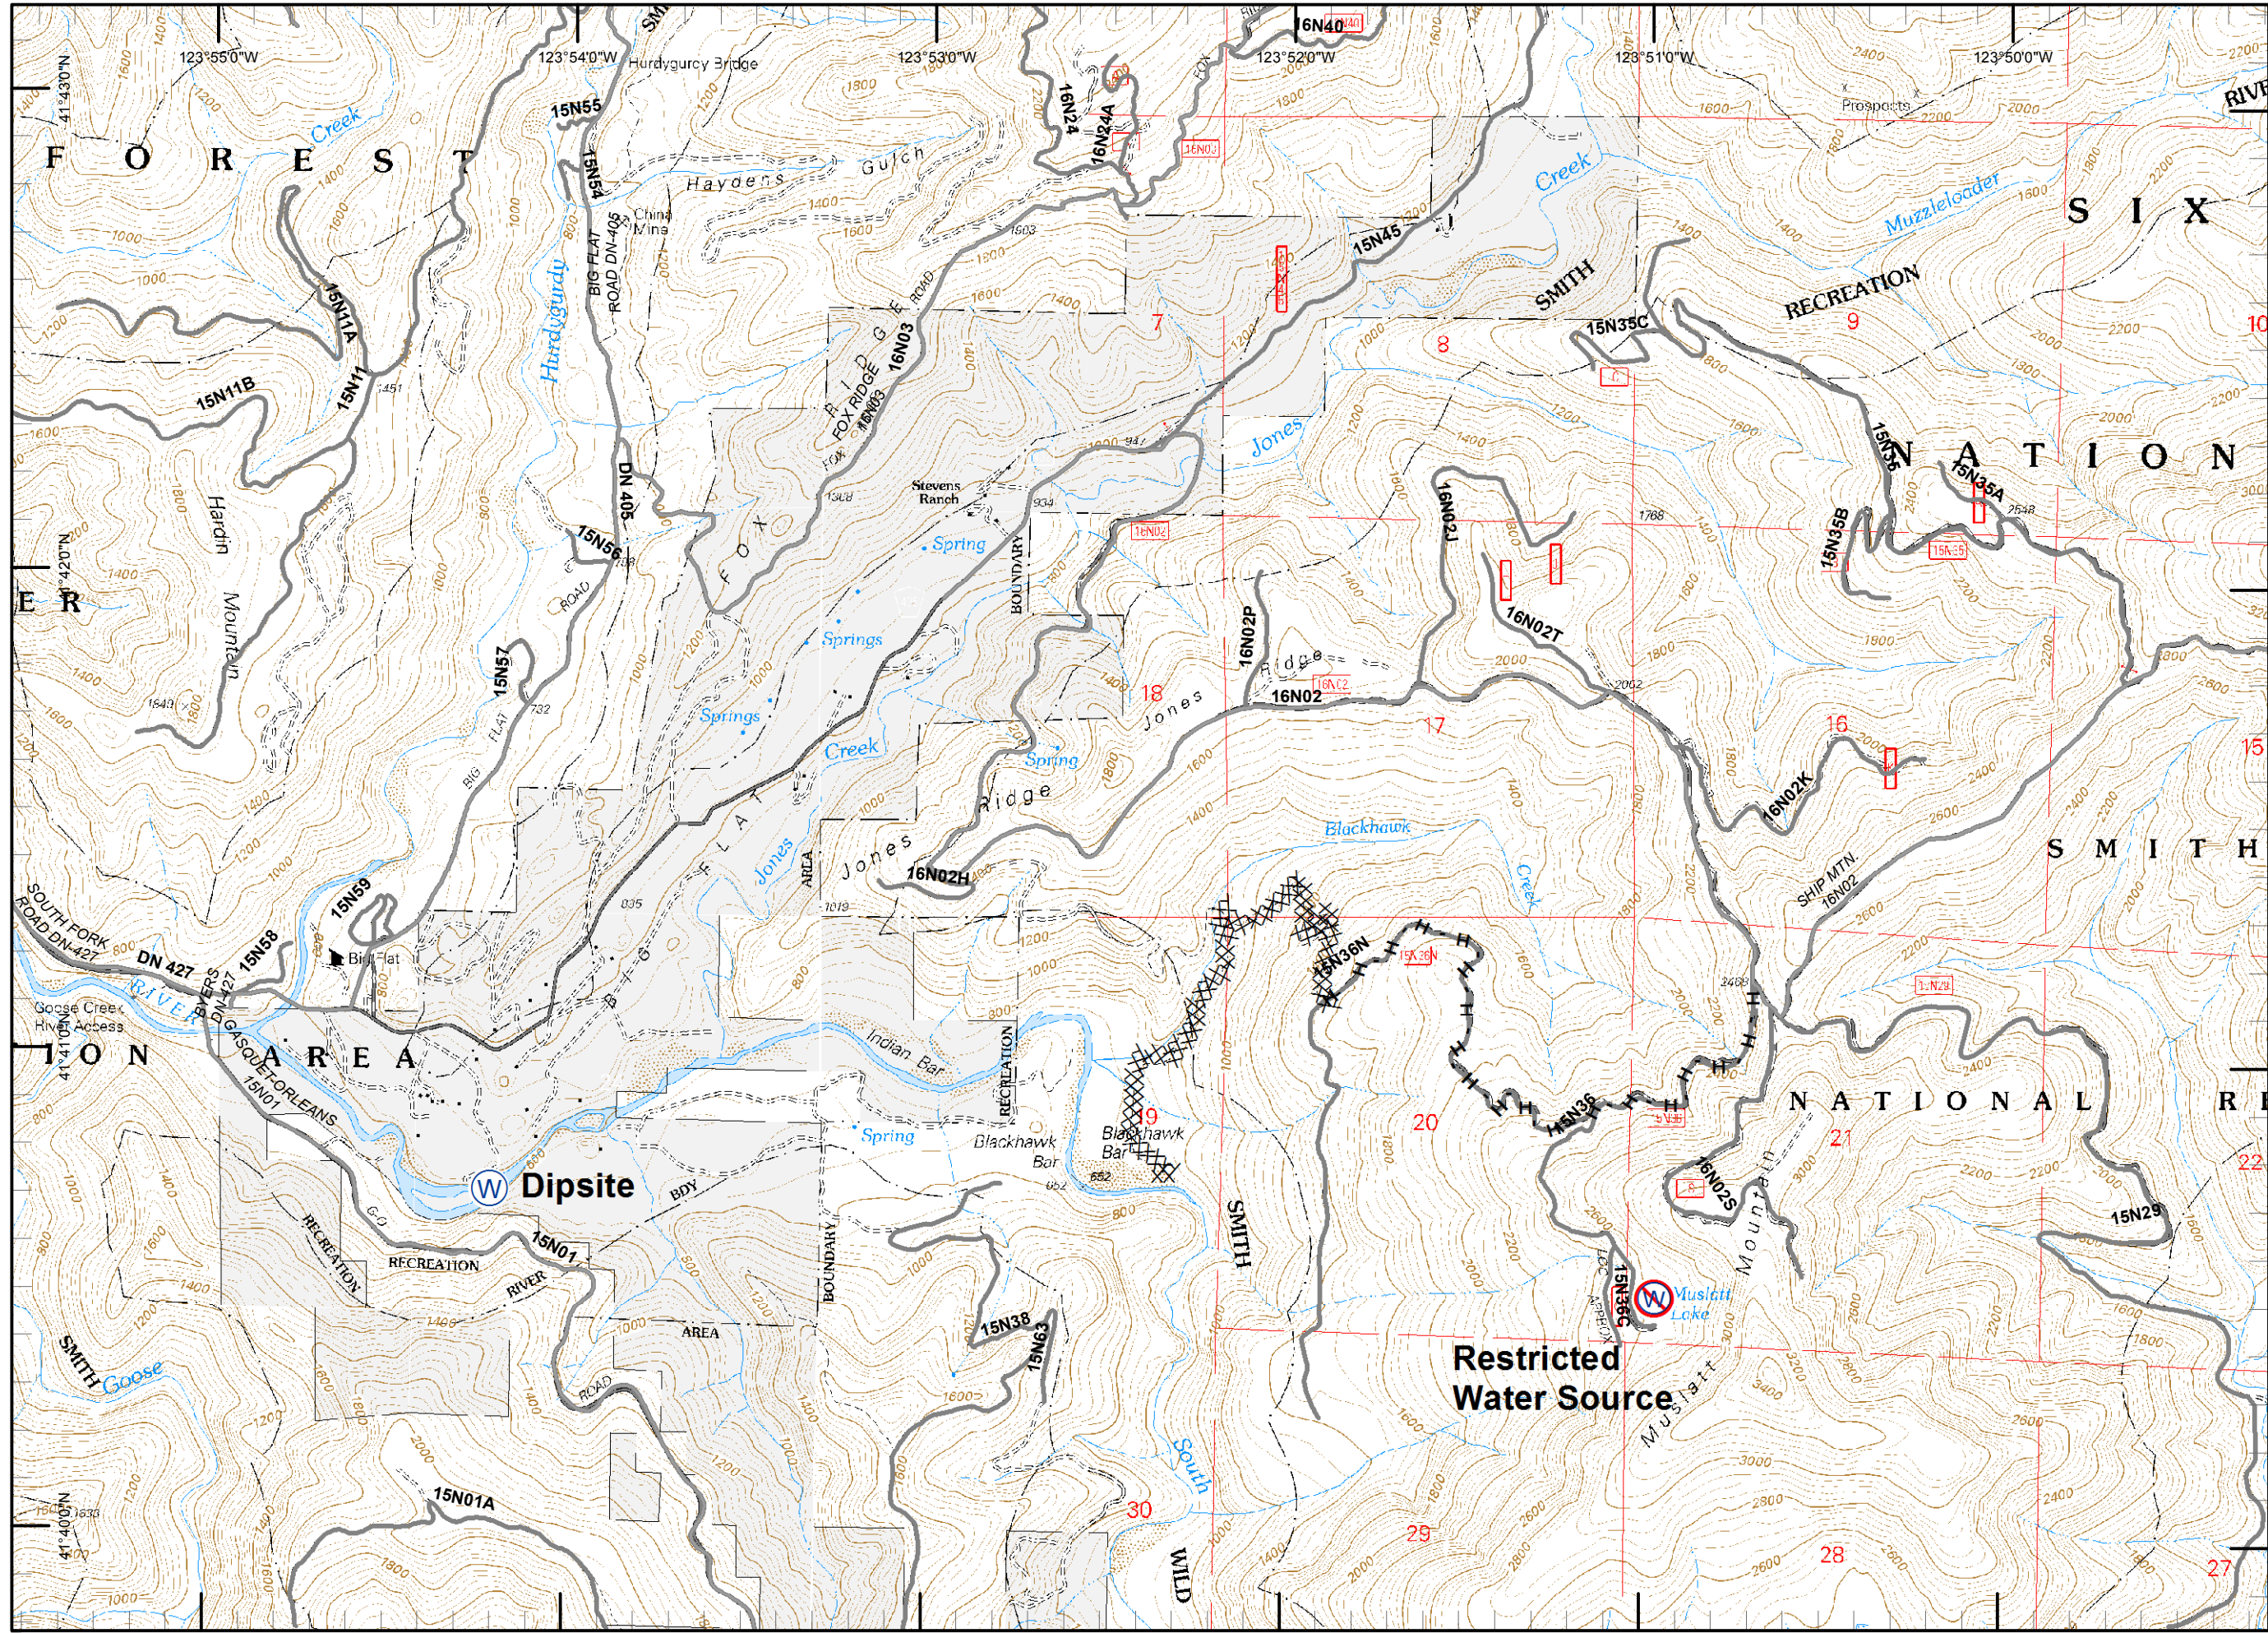

Legend

- ( ) Division
- Drop Point
- ⊗ Fire Origin
- ♂ Spot Fire
- Helispot
- Ⓢ Staging Area
- Ⓜ Water Source
- Ⓜ Restricted Water Source
- WX RAWS
- Ⓟ Incident Base
- Ⓢ Camp
- Ⓜ Incident Command Post
- Ⓜ Repeater
- ⚠ Safety Zone
- Ⓜ Helibase
- ⊗ • Proposed Dozer Line
- Ⓜ Uncontrolled Fire Edge
- Ⓜ Completed Dozer Line
- Completed Line
- H - H - Hand Line
- R - R - Road as Completed Line
- M - M - Masticated
- G - G - Graded Road
- Siskiyou Wilderness
- Ⓜ Forest Boundary
- Ⓜ Bear Basin Butte Botanical Area