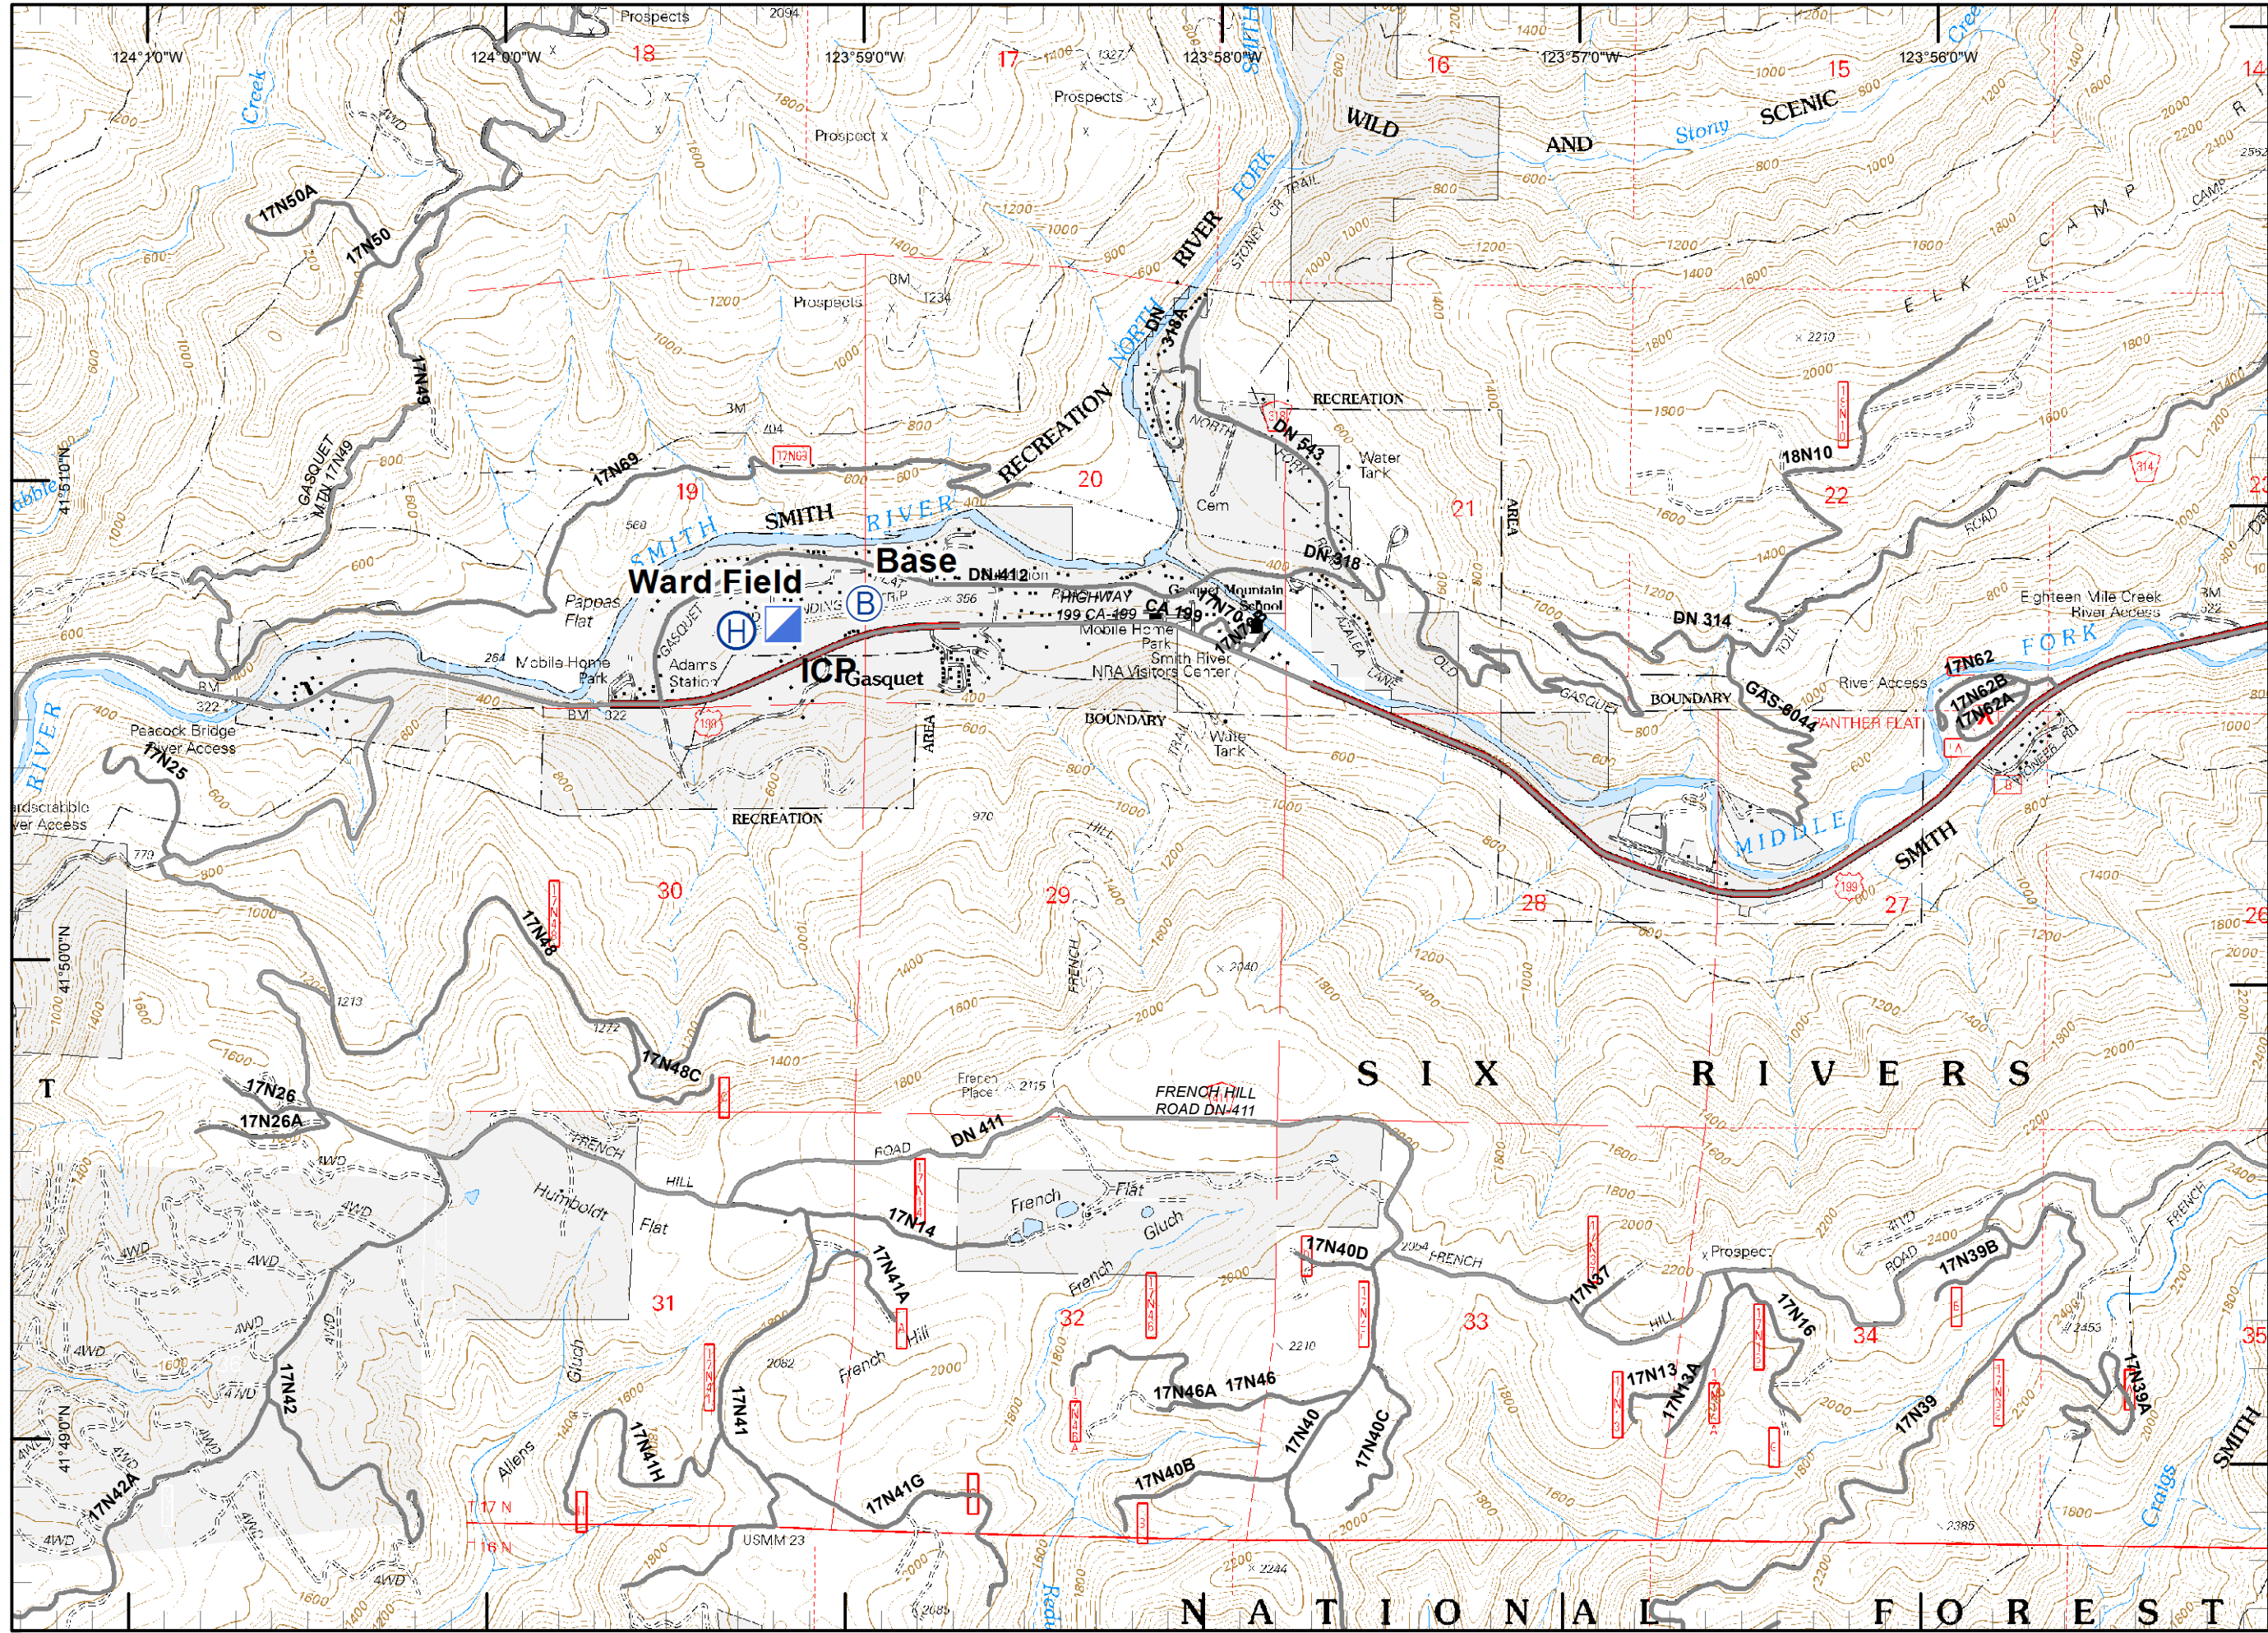

Legend

- () Division
- Drop Point
- ⊗ Fire Origin
- ♂ Spot Fire
- Helispot
- Ⓢ Staging Area
- Ⓜ Water Source
- Ⓜ Restricted Water Source
- WX RAWS
- Ⓟ Incident Base
- Ⓢ Camp
- Ⓜ Incident Command Post
- Ⓜ Repeater
- ⚠ Safety Zone
- Ⓜ Helibase
- ⊗ ● Proposed Dozer Line
- Ⓜ Uncontrolled Fire Edge
- Ⓜ Completed Dozer Line
- Completed Line
- H - H - Hand Line
- R - R - Road as Completed Line
- M - M - Masticated
- G - G - Graded Road
- ▭ Siskiyou Wilderness
- ▭ Forest Boundary
- ▭ Bear Basin Butte Botanical Area

Legend

- () Division
- Drop Point
- ⊗ Fire Origin
- ♂ Spot Fire
- Helispot
- Ⓢ Staging Area
- Ⓜ Water Source
- Ⓜ Restricted Water Source
- WX RAWS
- Ⓟ Incident Base
- Ⓢ Camp
- Ⓜ Incident Command Post
- Ⓜ Repeater
- ⚠ Safety Zone
- Ⓜ Helibase
- ⊗ • Proposed Dozer Line
- Uncontrolled Fire Edge
- ⊗ Completed Dozer Line
- Completed Line
- H - H - Hand Line
- R - R - Road as Completed Line
- M - M - Masticated
- G - G - Graded Road
- Siskiyou Wilderness
- Forest Boundary
- ▨ Bear Basin Butte Botanical Area

North arrow pointing up.

RJM
9/9/2015
11:26:16 PM

Legend

- () Division
- Drop Point
- ⊗ Fire Origin
- ♂ Spot Fire
- Helispot
- Ⓢ Staging Area
- Ⓜ Water Source
- Ⓜ Restricted Water Source
- WX RAWS
- Ⓟ Incident Base
- Ⓢ Camp
- Ⓢ Incident Command Post
- Ⓢ Repeater
- ⚠ Safety Zone
- Ⓢ Helibase
- Ⓢ ● Proposed Dozer Line
- Ⓢ Uncontrolled Fire Edge
- Ⓢ Completed Dozer Line
- Completed Line
- H - H - Hand Line
- R - R - Road as Completed Line
- M - M - Masticated
- G - G - Graded Road
- Siskiyou Wilderness
- ▬ Forest Boundary
- ▬ Bear Basin Butte Botanical Area