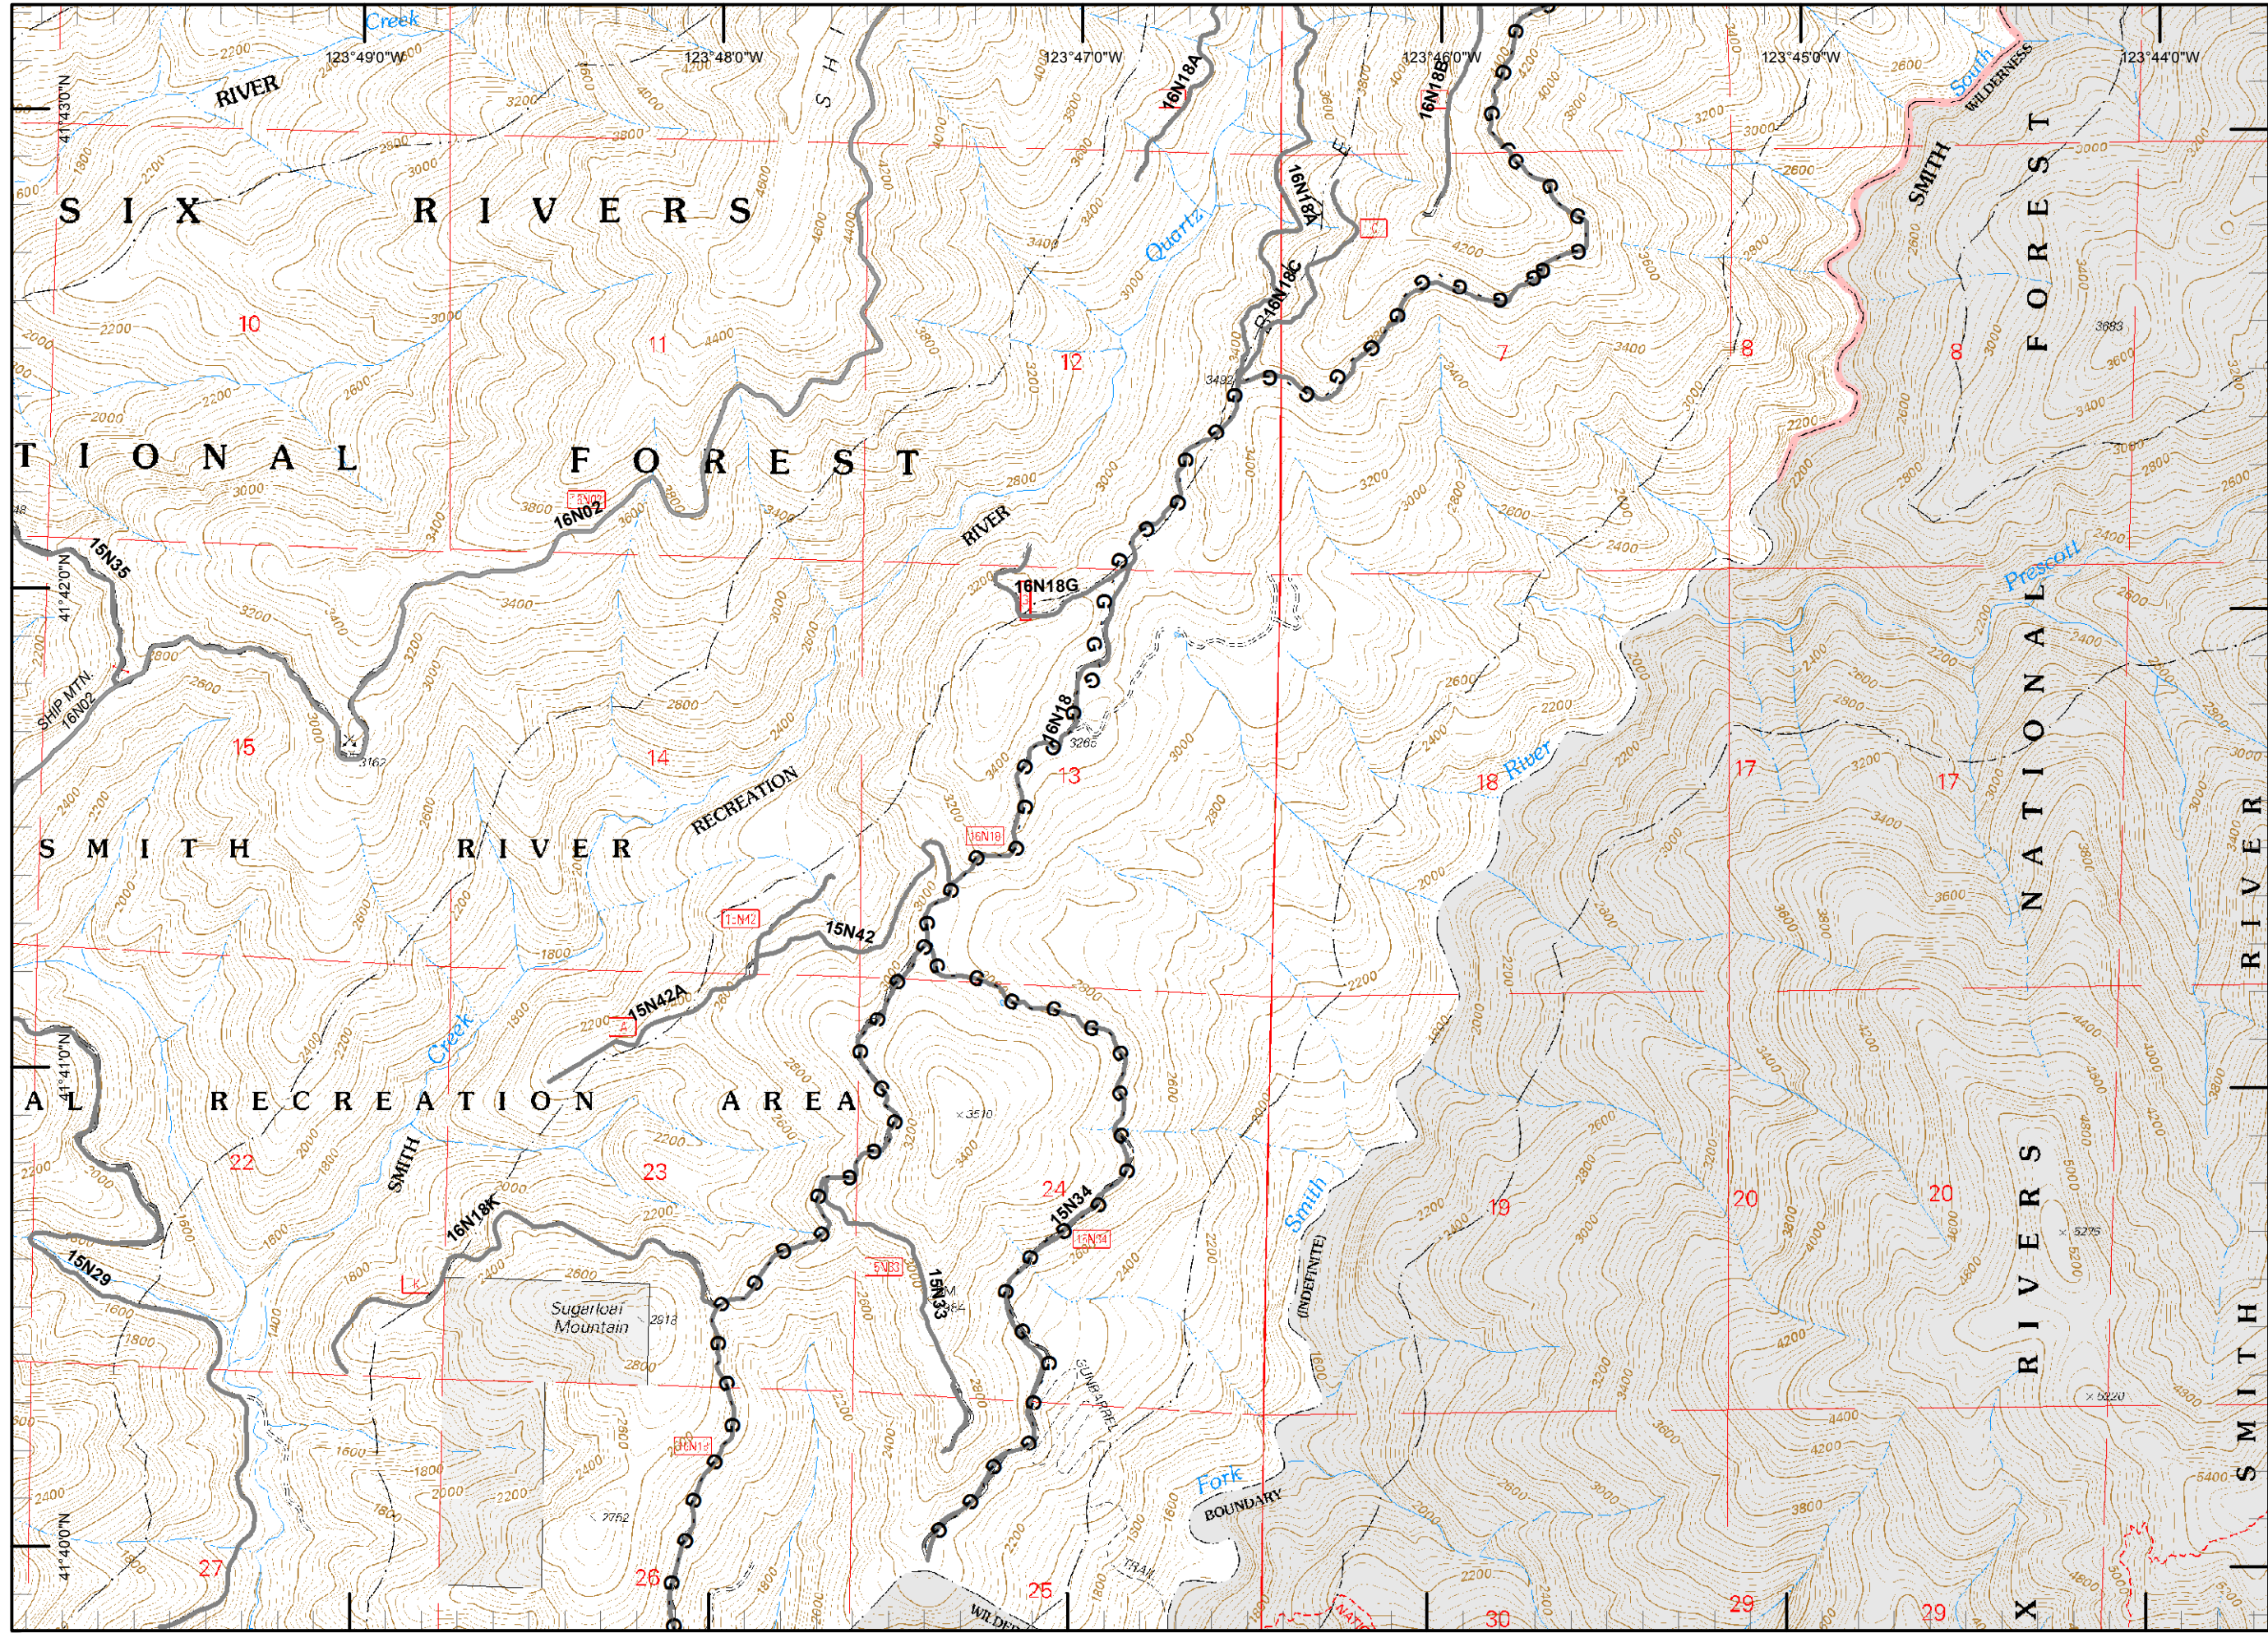

N
RJM
9/9/2015
11:27:11 PM