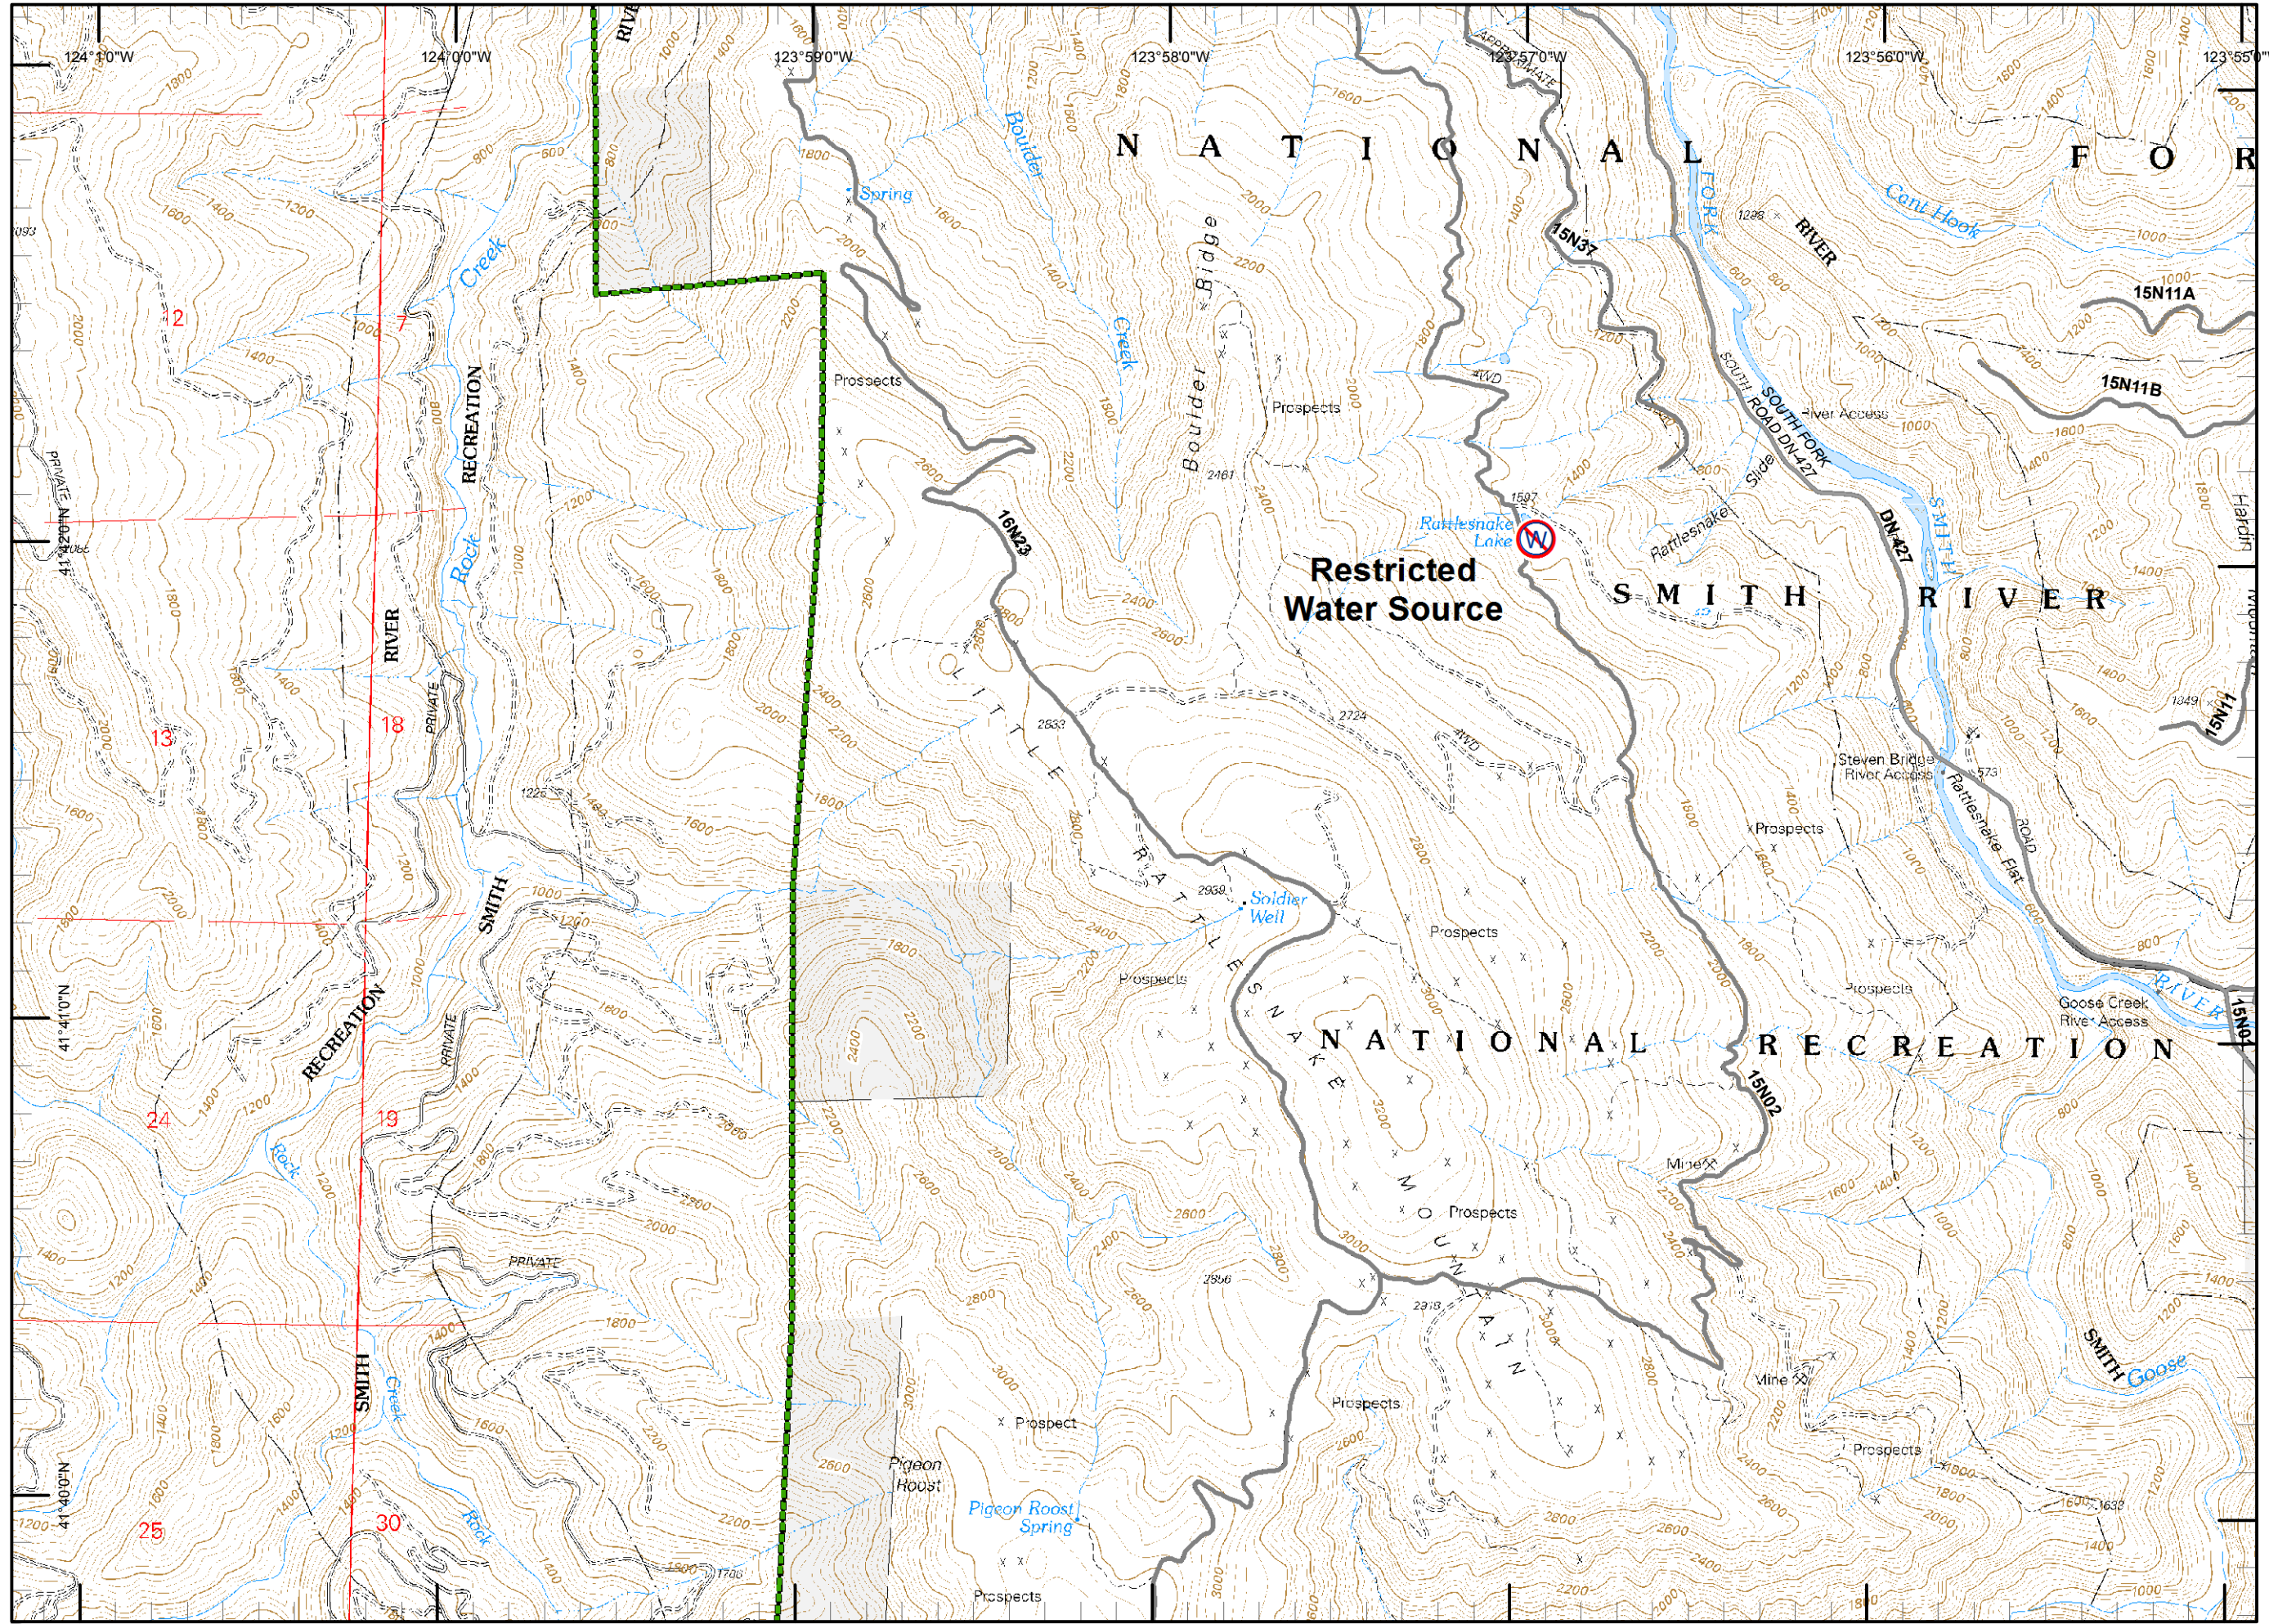

Legend

- ( ) Division
- Drop Point
- ⊗ Fire Origin
- ♂ Spot Fire
- Helispot
- Ⓢ Staging Area
- Ⓜ Water Source
- Ⓜ Restricted Water Source
- WX RAWs
- Ⓟ Incident Base
- Ⓢ Camp
- Ⓜ Incident Command Post
- Ⓜ Repeater
- ⚠ Safety Zone
- Ⓜ Helibase
- ⊗ ● Proposed Dozer Line
- Ⓜ Uncontrolled Fire Edge
- Ⓜ Completed Dozer Line
- Completed Line
- H - H - Hand Line
- R - R - Road as Completed Line
- M - M - Masticated
- G - G - Graded Road
- Siskiyou Wilderness
- Ⓜ Forest Boundary
- Ⓜ Bear Basin Butte Botanical Area

RJM
9/9/2015
11:27:04 PM