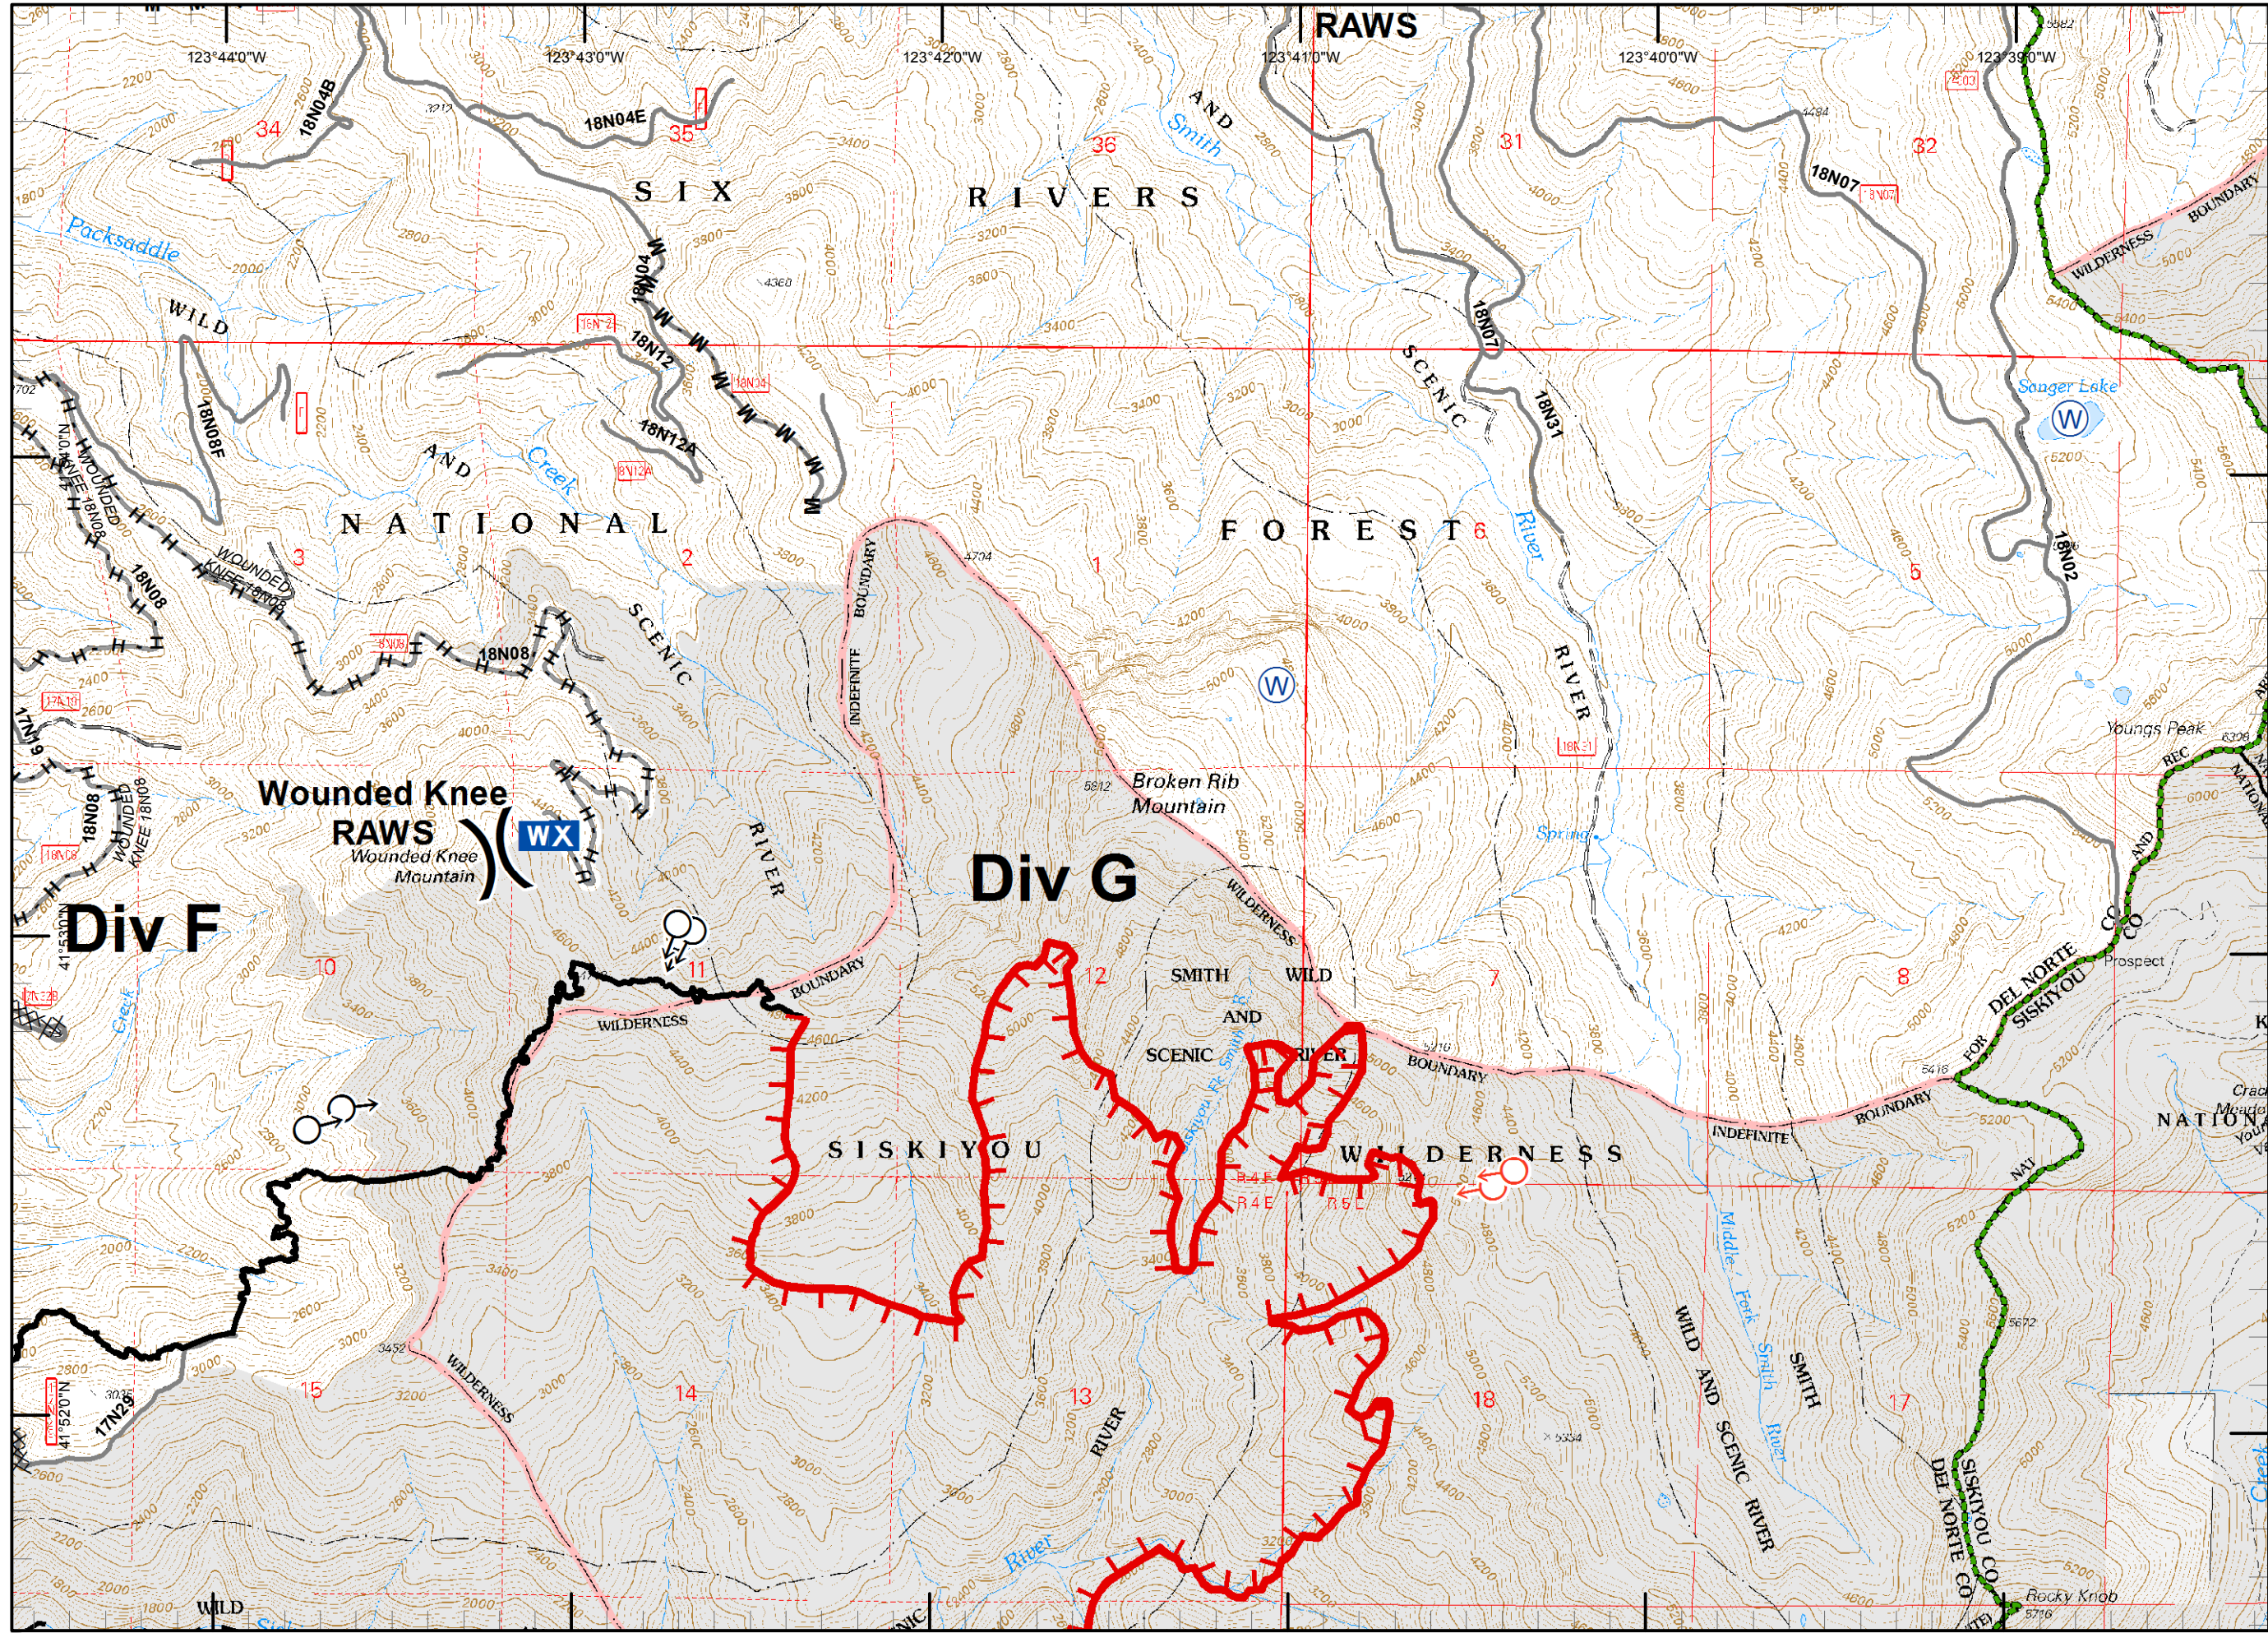

RJM
 9/9/2015
 11:25:59 PM

Legend

- () Division
- Drop Point
- ⊗ Fire Origin
- ♂ Spot Fire
- Helispot
- ⊙ Staging Area
- ⊙ Water Source
- ⊙ Restricted Water Source
- WX RAWS
- ⊙ Incident Base
- ⊙ Camp
- ⊙ Incident Command Post
- ⊙ Repeater
- ⚠ Safety Zone
- ⊙ Helibase
- ⊙ Proposed Dozer Line
- ⊙ Uncontrolled Fire Edge
- ⊙ Completed Dozer Line
- Completed Line
- H - H - Hand Line
- R - R - Road as Completed Line
- M - M - Masticated
- G - G - Graded Road
- Siskiyou Wilderness
- ▬ Forest Boundary
- ▬ Bear Basin Butte Botanical Area

RJM
 9/9/2015
 11:26:03 PM

Legend

- () Division
- Drop Point
- ⊗ Fire Origin
- ♂ Spot Fire
- Helispot
- ⊙ Staging Area
- ⊙ Water Source
- ⊙ Restricted Water Source
- WX RAWS
- ⊙ Incident Base
- ⊙ Camp
- ⊙ Incident Command Post
- ⊙ Repeater
- ⚠ Safety Zone
- ⊙ Helibase
- ⊙ • Proposed Dozer Line
- Uncontrolled Fire Edge
- ⊗ Completed Dozer Line
- Completed Line
- H - H - Hand Line
- R - R - Road as Completed Line
- M - M - Masticated
- G - G - Graded Road
- Siskiyou Wilderness
- ▬ Forest Boundary
- ▨ Bear Basin Butte Botanical Area

Legend

- () Division
- Drop Point
- ⊗ Fire Origin
- ♂ Spot Fire
- Helispot
- Ⓢ Staging Area
- Ⓜ Water Source
- Ⓜ Restricted Water Source
- WX RAWS
- Ⓟ Incident Base
- Ⓢ Camp
- Ⓜ Incident Command Post
- Ⓜ Repeater
- ⚠ Safety Zone
- Ⓜ Helibase
- ⊗ ● Proposed Dozer Line
- Ⓜ Uncontrolled Fire Edge
- Ⓜ Completed Dozer Line
- Completed Line
- H - H - Hand Line
- R - R - Road as Completed Line
- M - M - Masticated
- G - G - Graded Road
- ▭ Siskiyou Wilderness
- ▭ Forest Boundary
- ▭ Bear Basin Butte Botanical Area