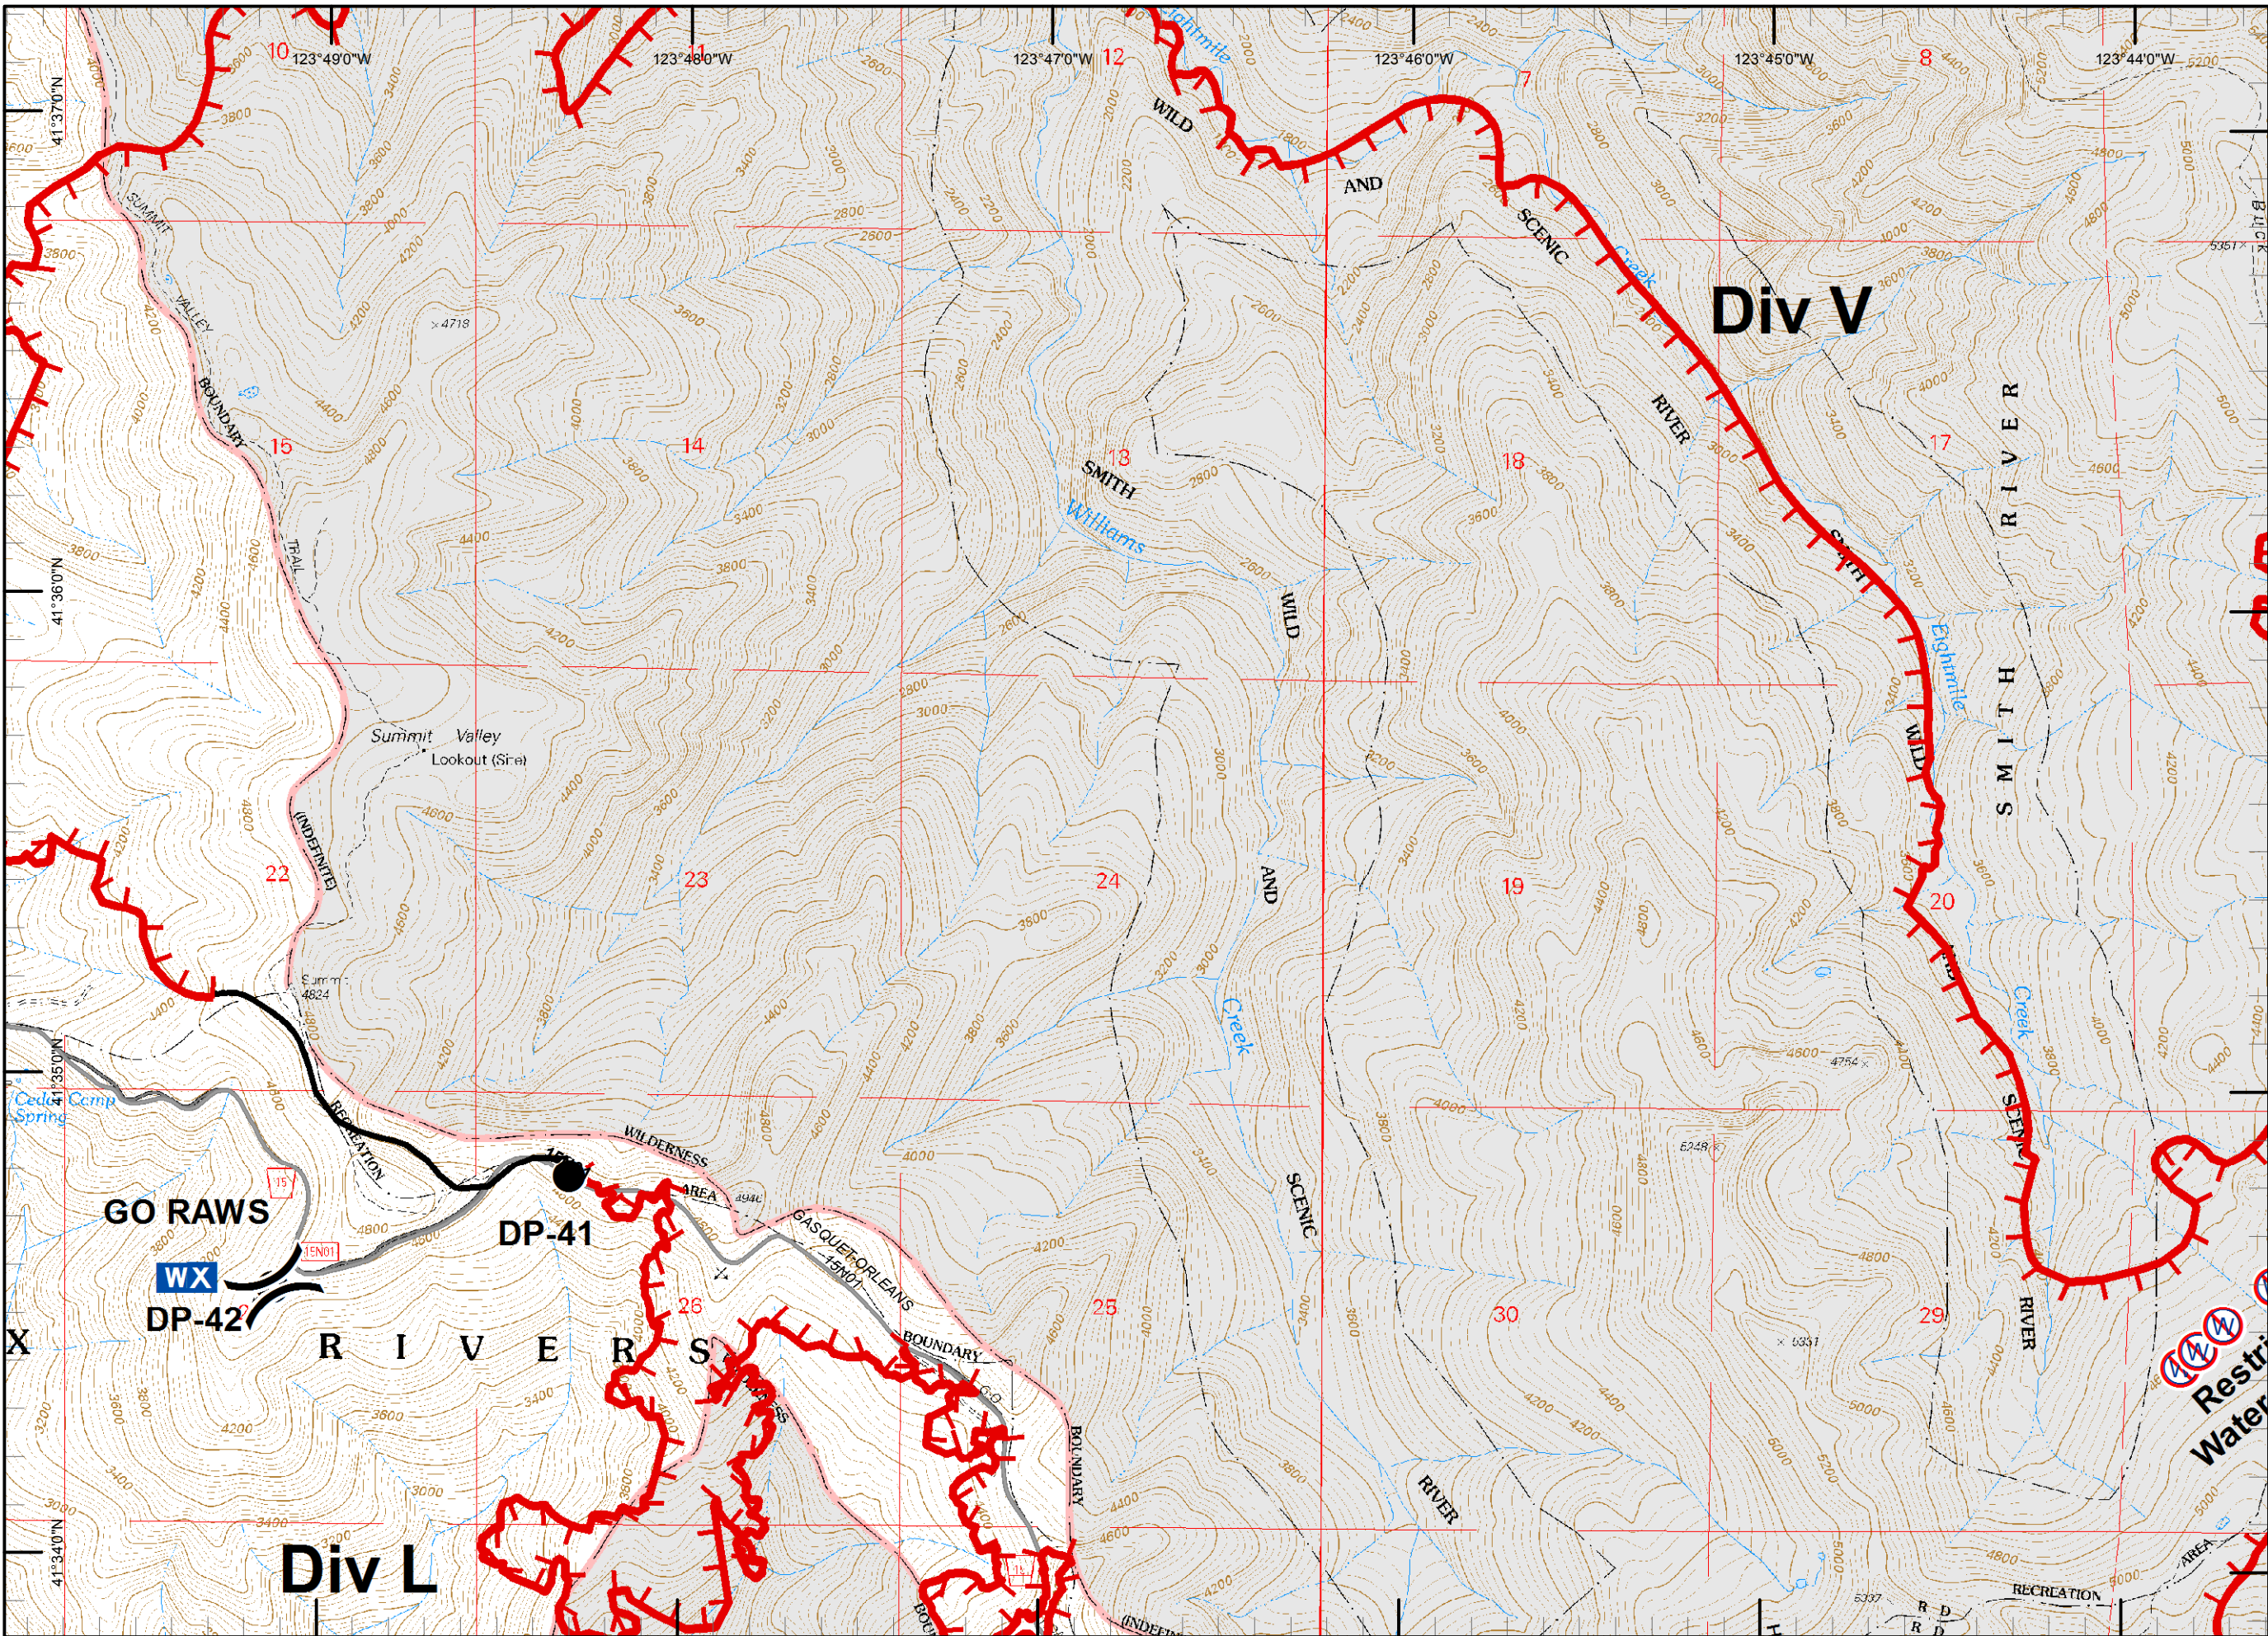

Legend

- ( ) Division
- Drop Point
- ⊗ Fire Origin
- ♂ Spot Fire
- Helispot
- Ⓢ Staging Area
- Ⓜ Water Source
- Ⓜ Restricted Water Source
- WX RAWS
- Ⓟ Incident Base
- Ⓢ Camp
- Ⓜ Incident Command Post
- Ⓢ Repeater
- ⚠ Safety Zone
- Ⓜ Helibase
- ⊗ ● Proposed Dozer Line
- Ⓜ Uncontrolled Fire Edge
- Ⓜ Completed Dozer Line
- Ⓜ Completed Line
- H - H - Hand Line
- R - R - Road as Completed Line
- M - M - Masticated
- G - G - Graded Road
- Siskiyou Wilderness
- Ⓜ Forest Boundary
- Ⓜ Bear Basin Butte Botanical Area