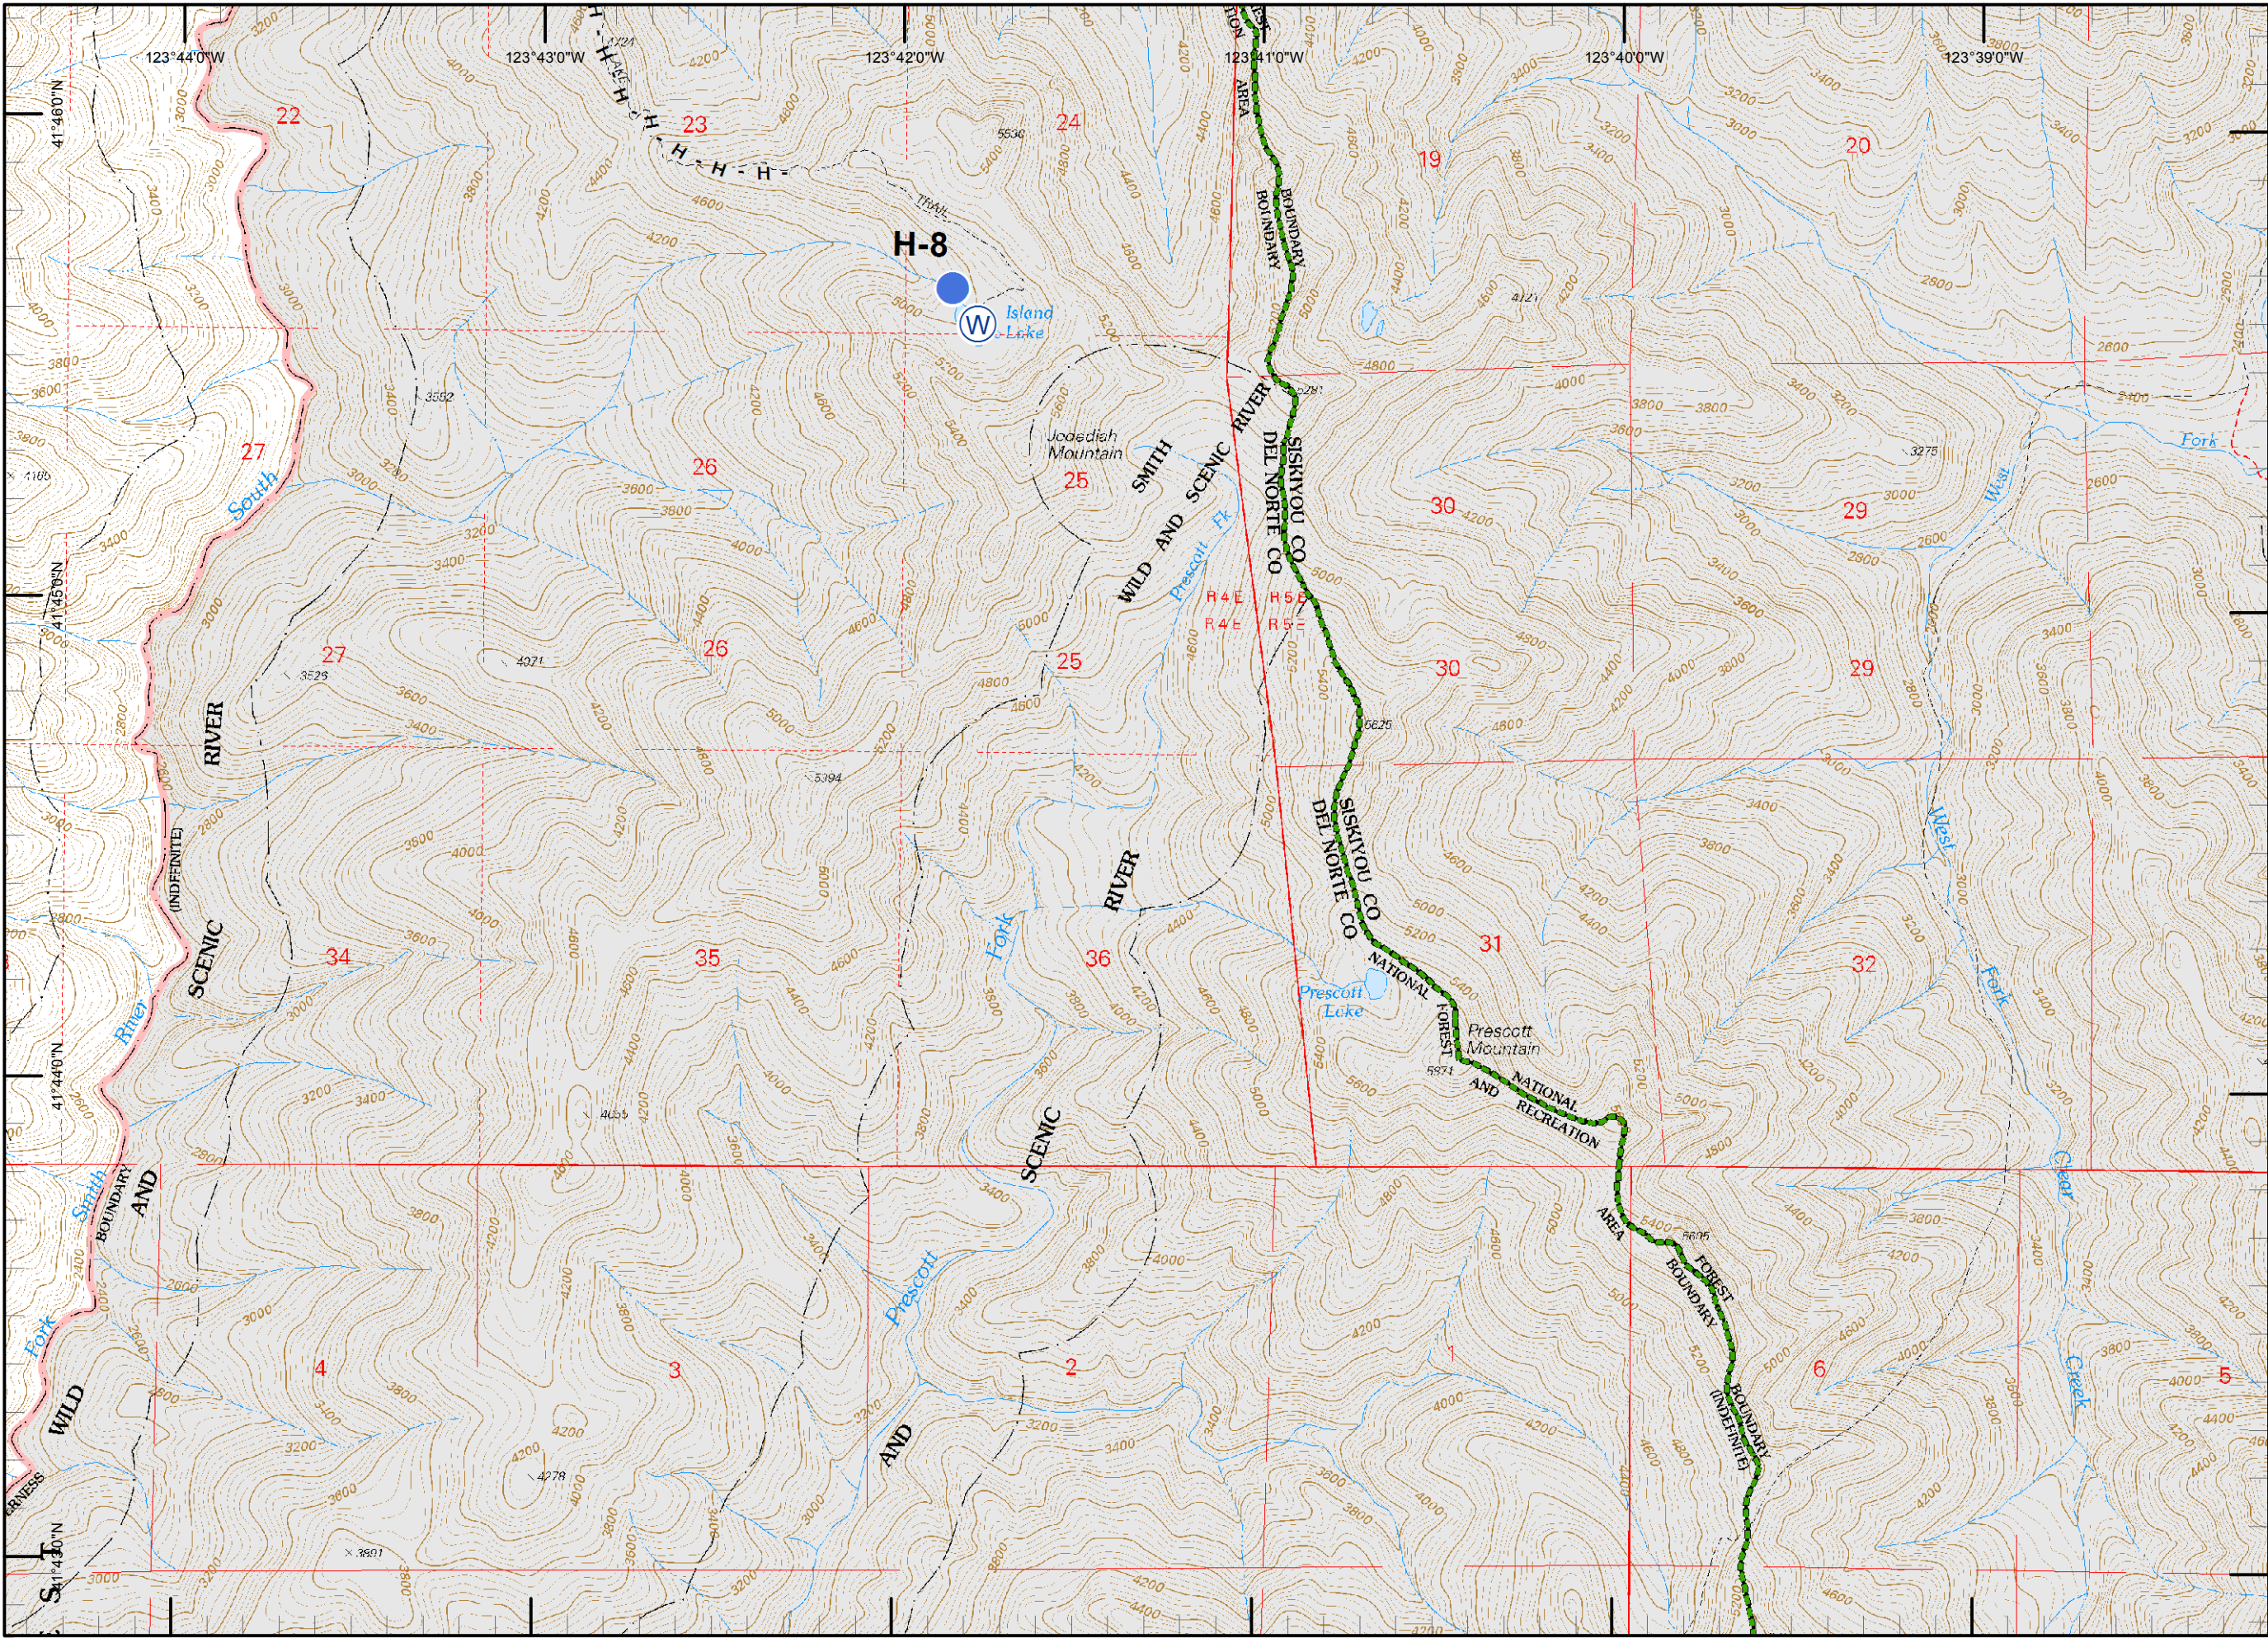

Legend

- Division
- Drop Point
- Fire Origin
- Spot Fire
- Helispot
- Staging Area
- Water Source
- Restricted Water Source
- RAWS
- Incident Base
- Camp
- Incident Command Post
- Repeater
- Safety Zone
- Helibase
- Proposed Dozer Line
- Uncontrolled Fire Edge
- Completed Dozer Line
- Completed Line
- H - H - Hand Line
- R - R - Road as Completed Line
- M - M - Masticated
- G - G - Graded Road
- Siskiyou Wilderness
- Forest Boundary
- Bear Basin Butte Botanical Area

RJM
9/9/2015
11:27:01 PM