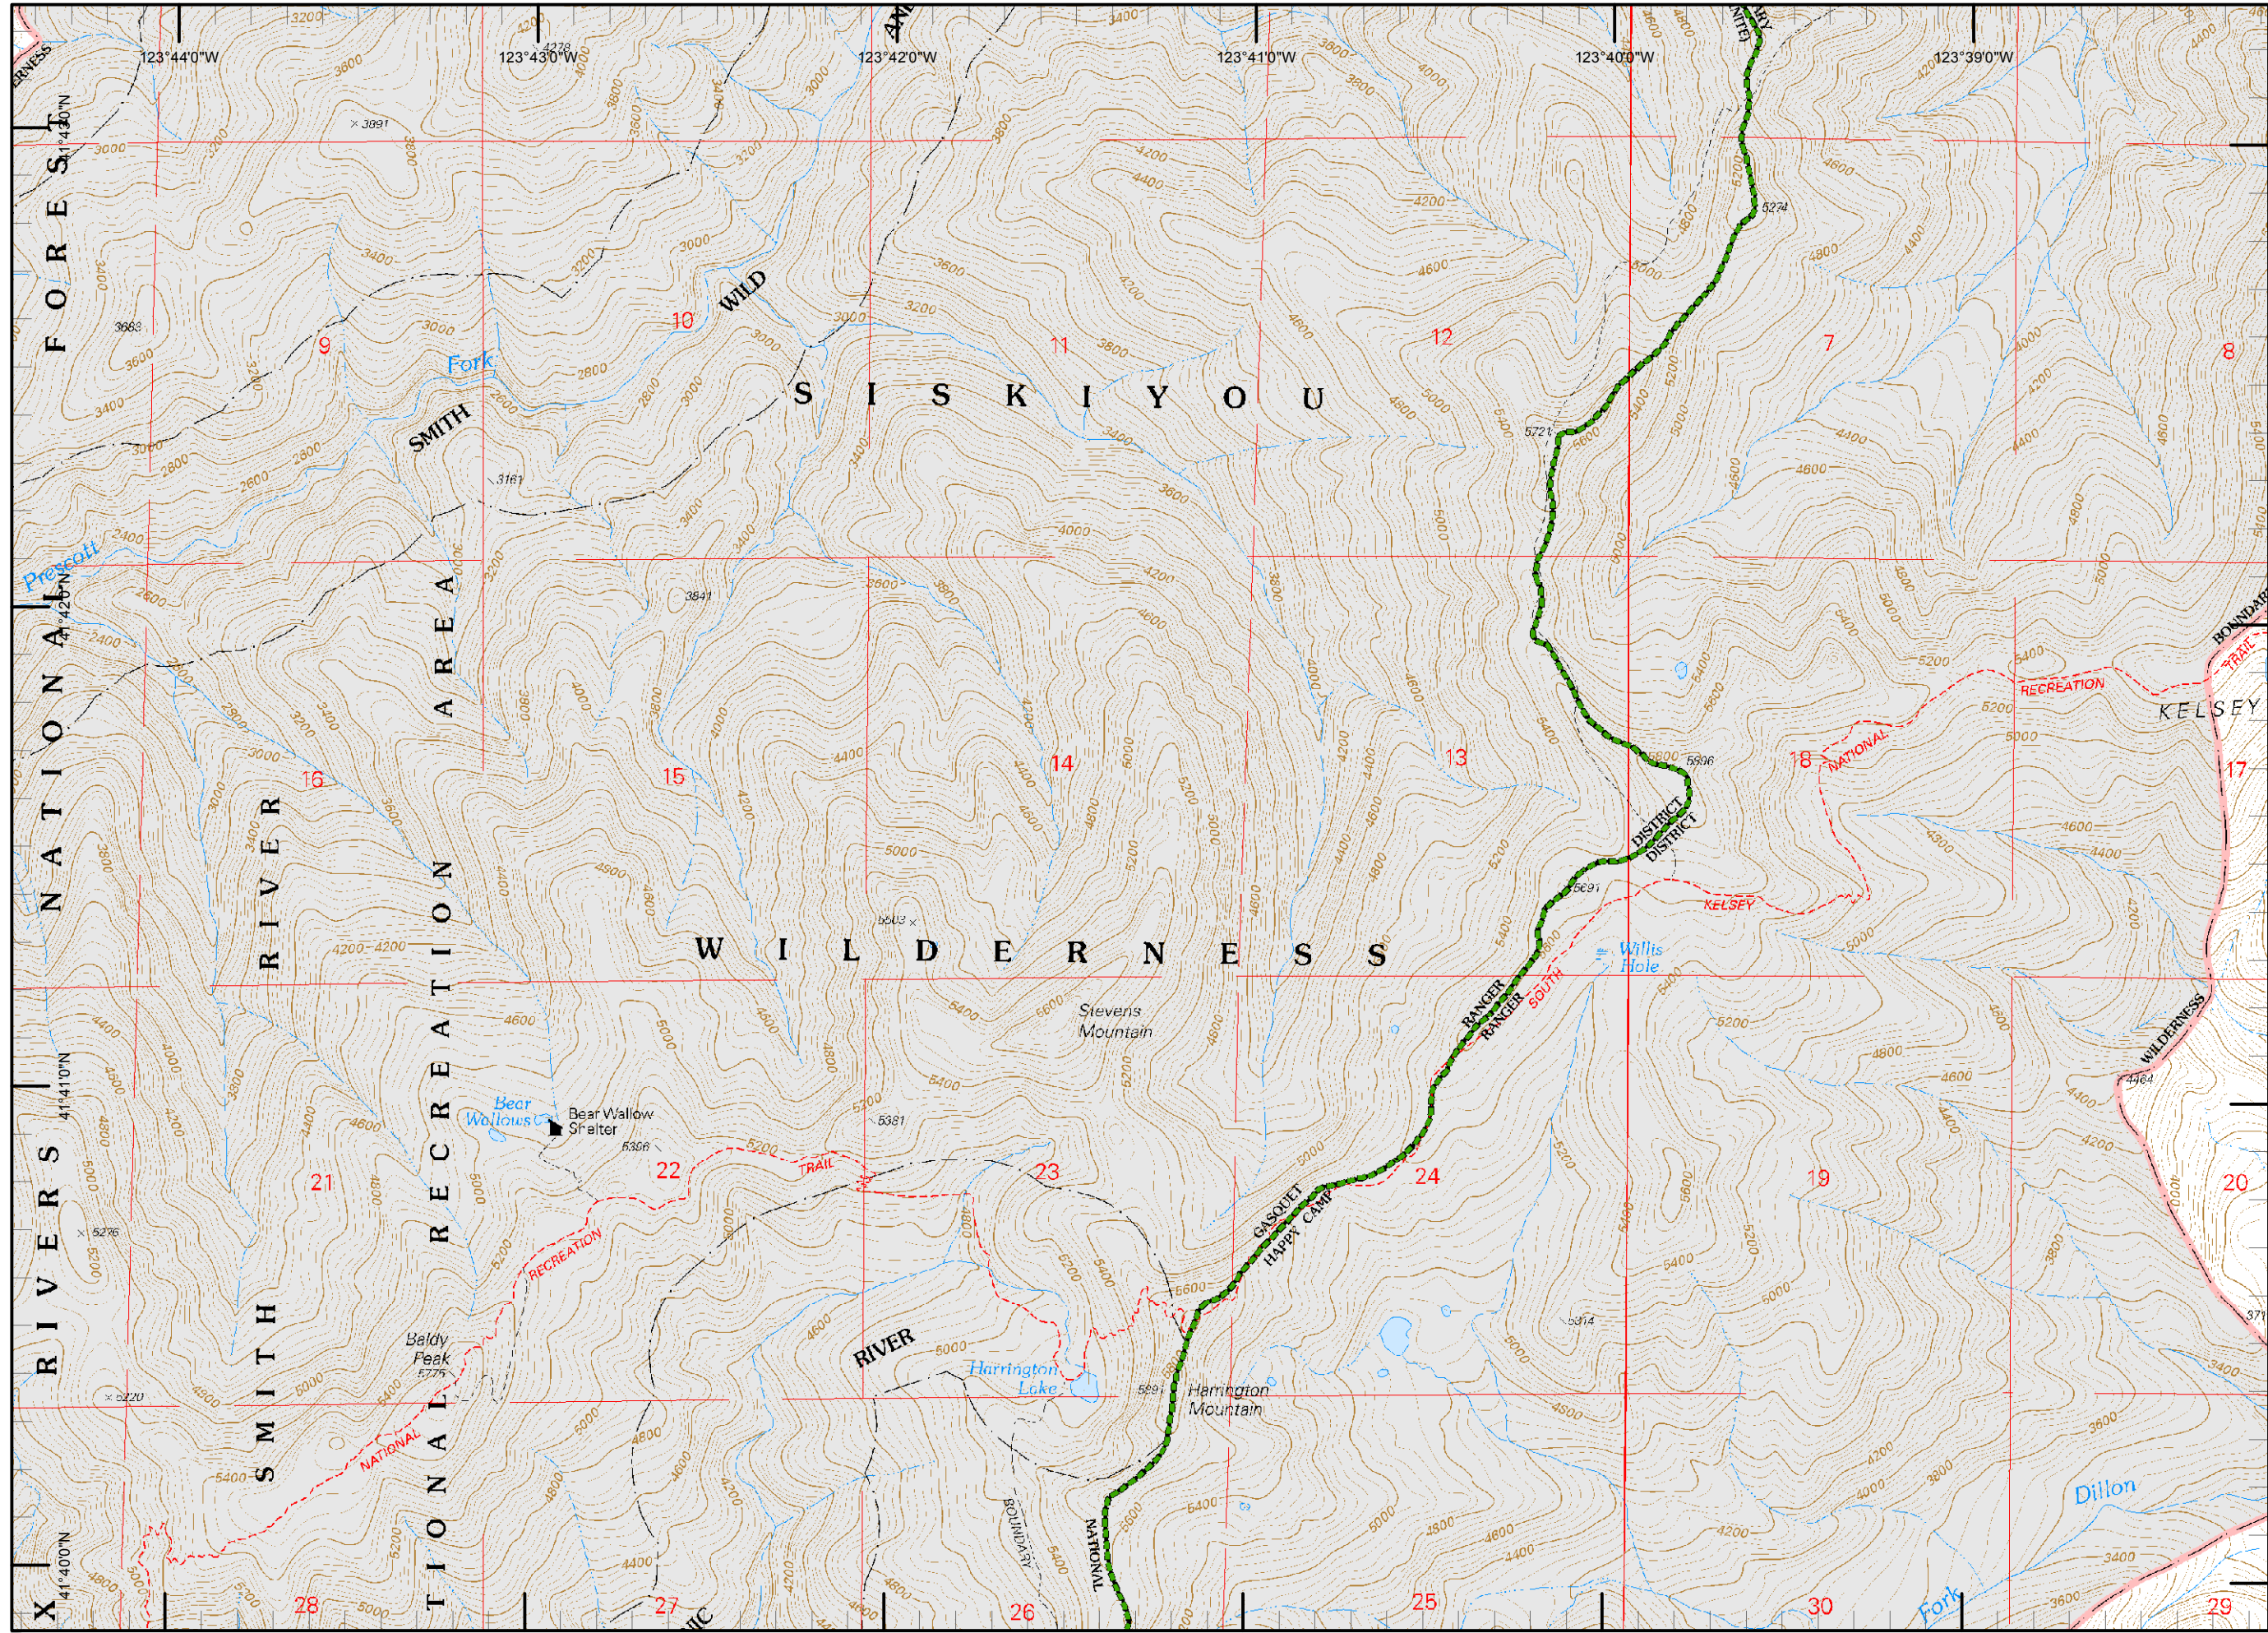

Legend

- ( ) Division
- Drop Point
- ⊗ Fire Origin
- ♂ Spot Fire
- Helispot
- Ⓢ Staging Area
- Ⓜ Water Source
- Ⓜ Restricted Water Source
- WX RAWS
- Ⓟ Incident Base
- Ⓢ Camp
- Ⓜ Incident Command Post
- Ⓜ Repeater
- ⚠ Safety Zone
- Ⓜ Helibase
- ⊗ ● Proposed Dozer Line
- Ⓜ Uncontrolled Fire Edge
- Ⓜ Completed Dozer Line
- Completed Line
- H - H - Hand Line
- R - R - Road as Completed Line
- M - M - Masticated
- G - G - Graded Road
- Siskiyou Wilderness
- ▬ Forest Boundary
- ▬ Bear Basin Butte Botanical Area