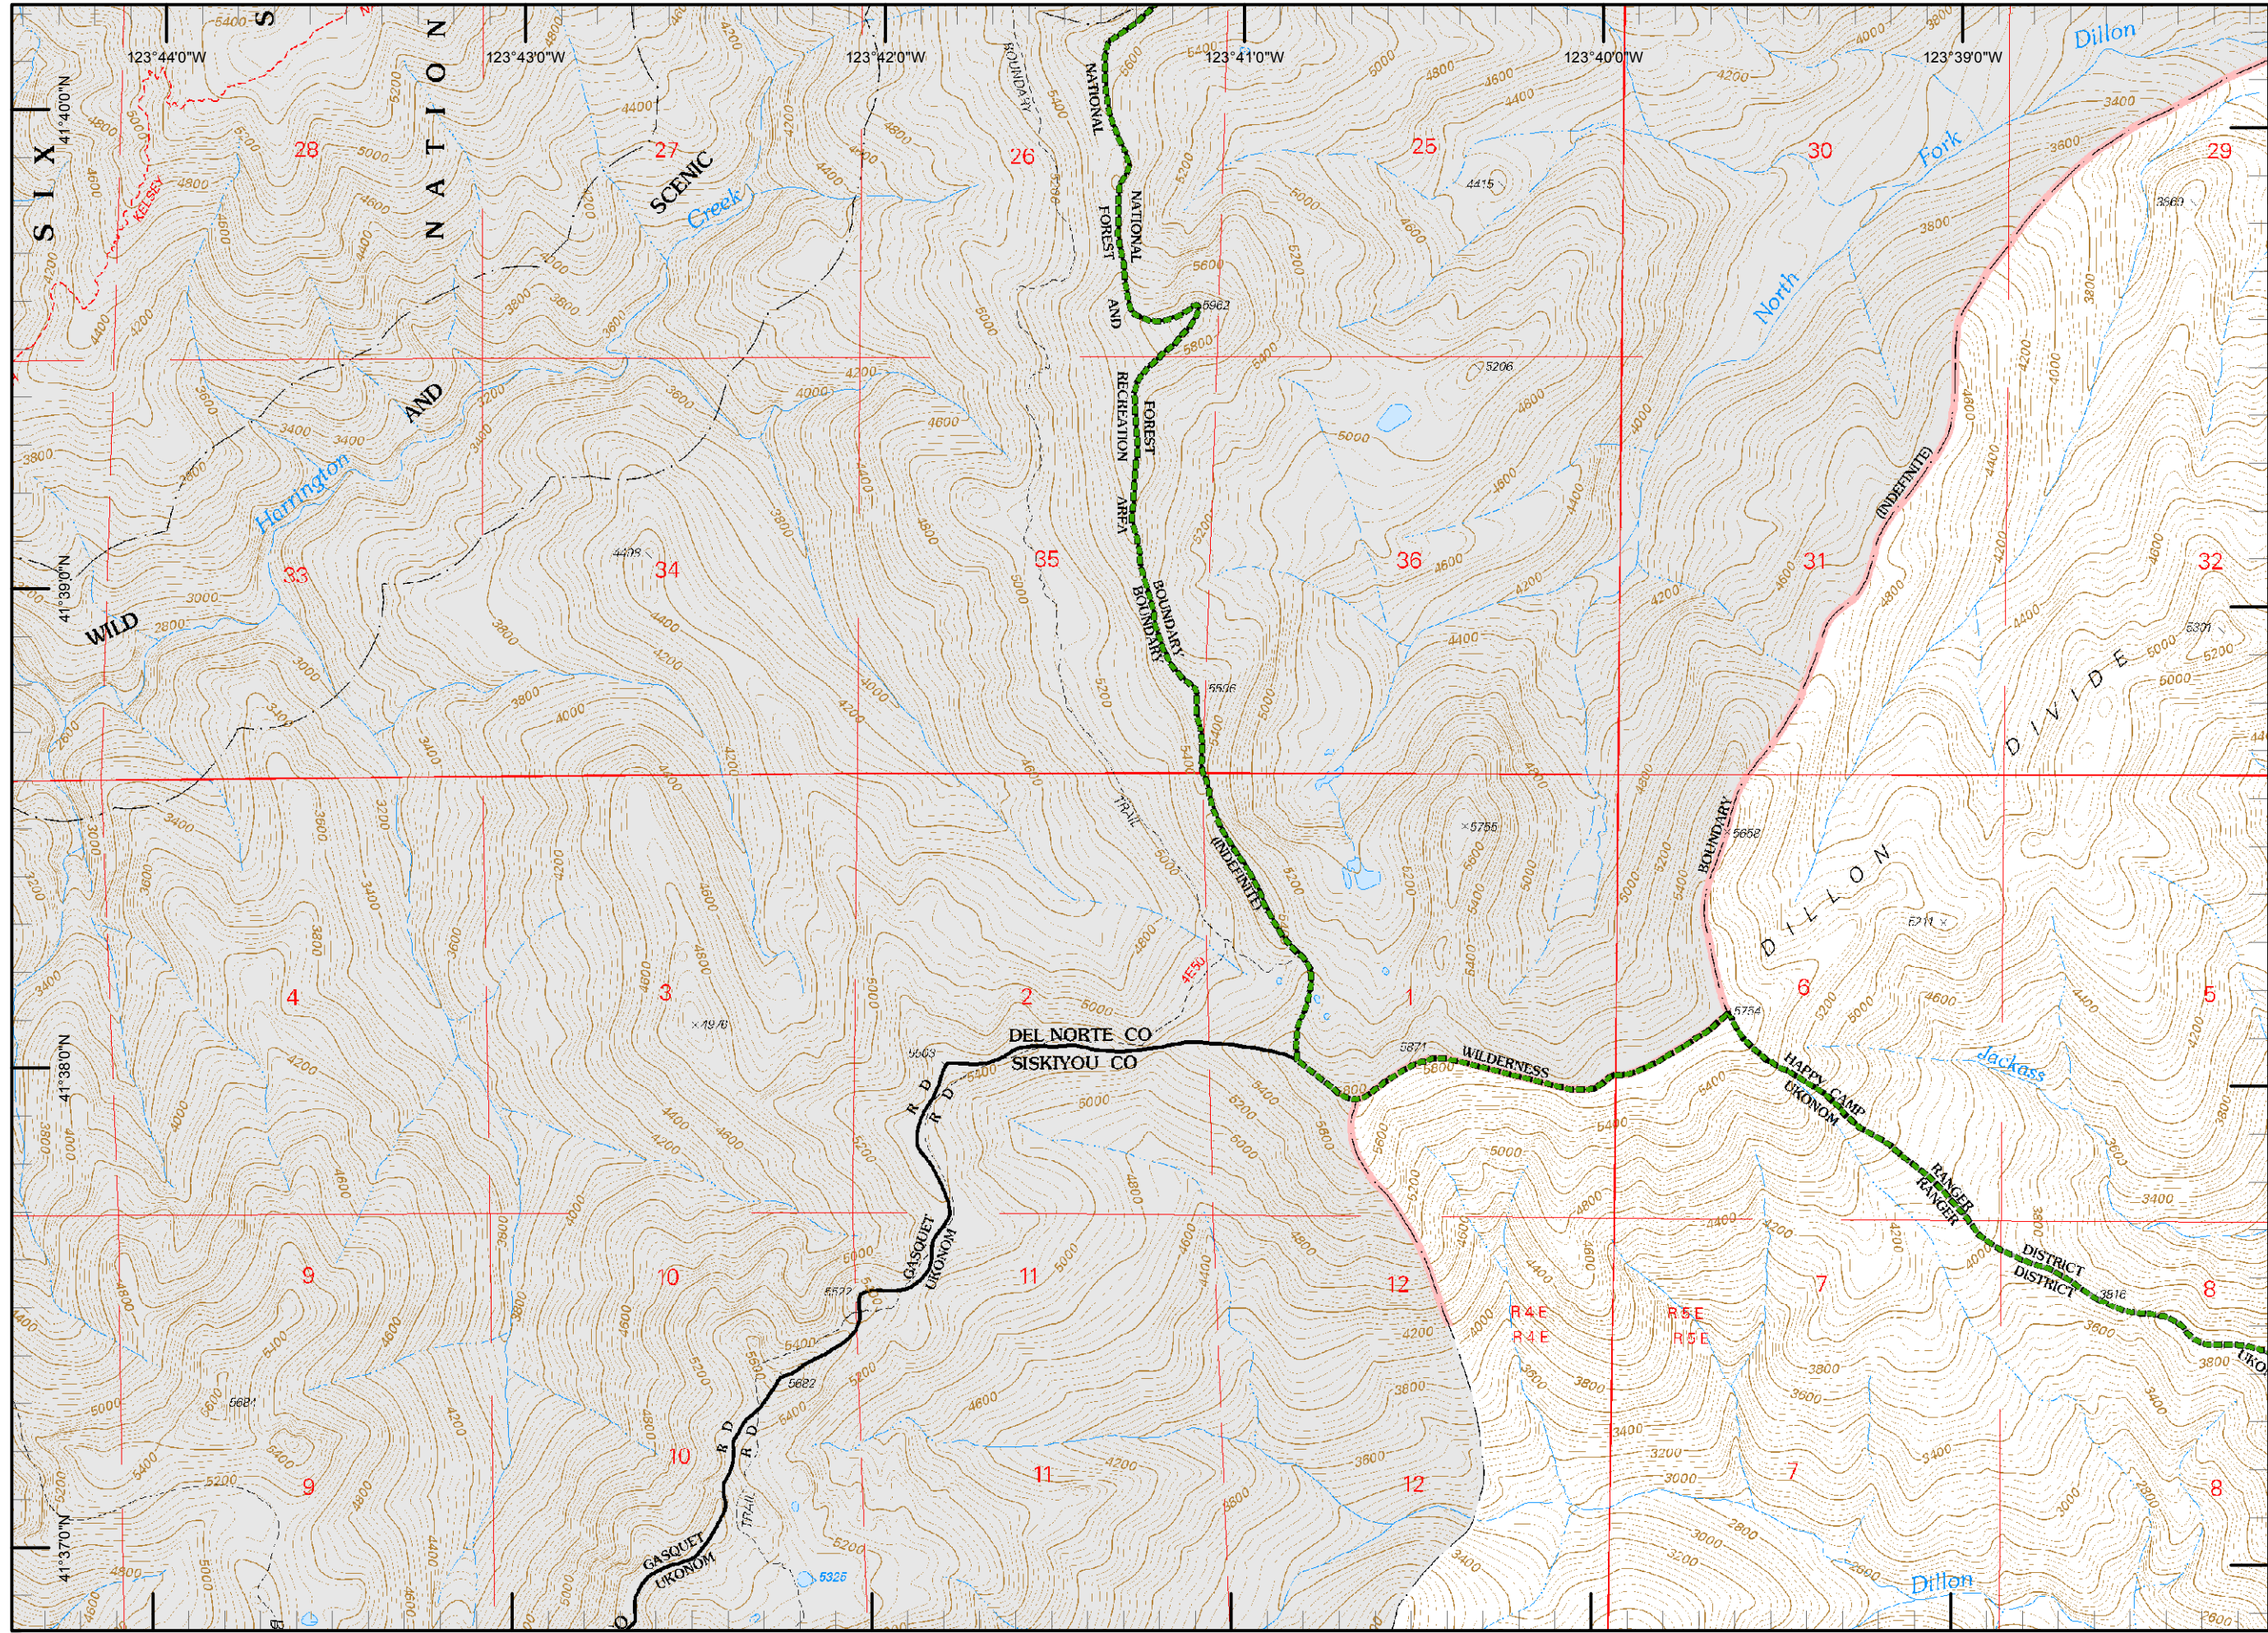

Legend

- ( ) Division
- Drop Point
- ⊗ Fire Origin
- ♂ Spot Fire
- Helispot
- Ⓢ Staging Area
- Ⓜ Water Source
- Ⓜ Restricted Water Source
- WX RAWS
- Ⓟ Incident Base
- Ⓢ Camp
- Ⓜ Incident Command Post
- Ⓜ Repeater
- ⚠ Safety Zone
- Ⓜ Helibase
- ⊗ ● Proposed Dozer Line
- Ⓜ Uncontrolled Fire Edge
- Ⓜ Completed Dozer Line
- Completed Line
- H - H - Hand Line
- R - R - Road as Completed Line
- M - M - Masticated
- G - G - Graded Road
- Siskiyou Wilderness
- Ⓜ Forest Boundary
- Ⓜ Bear Basin Butte Botanical Area