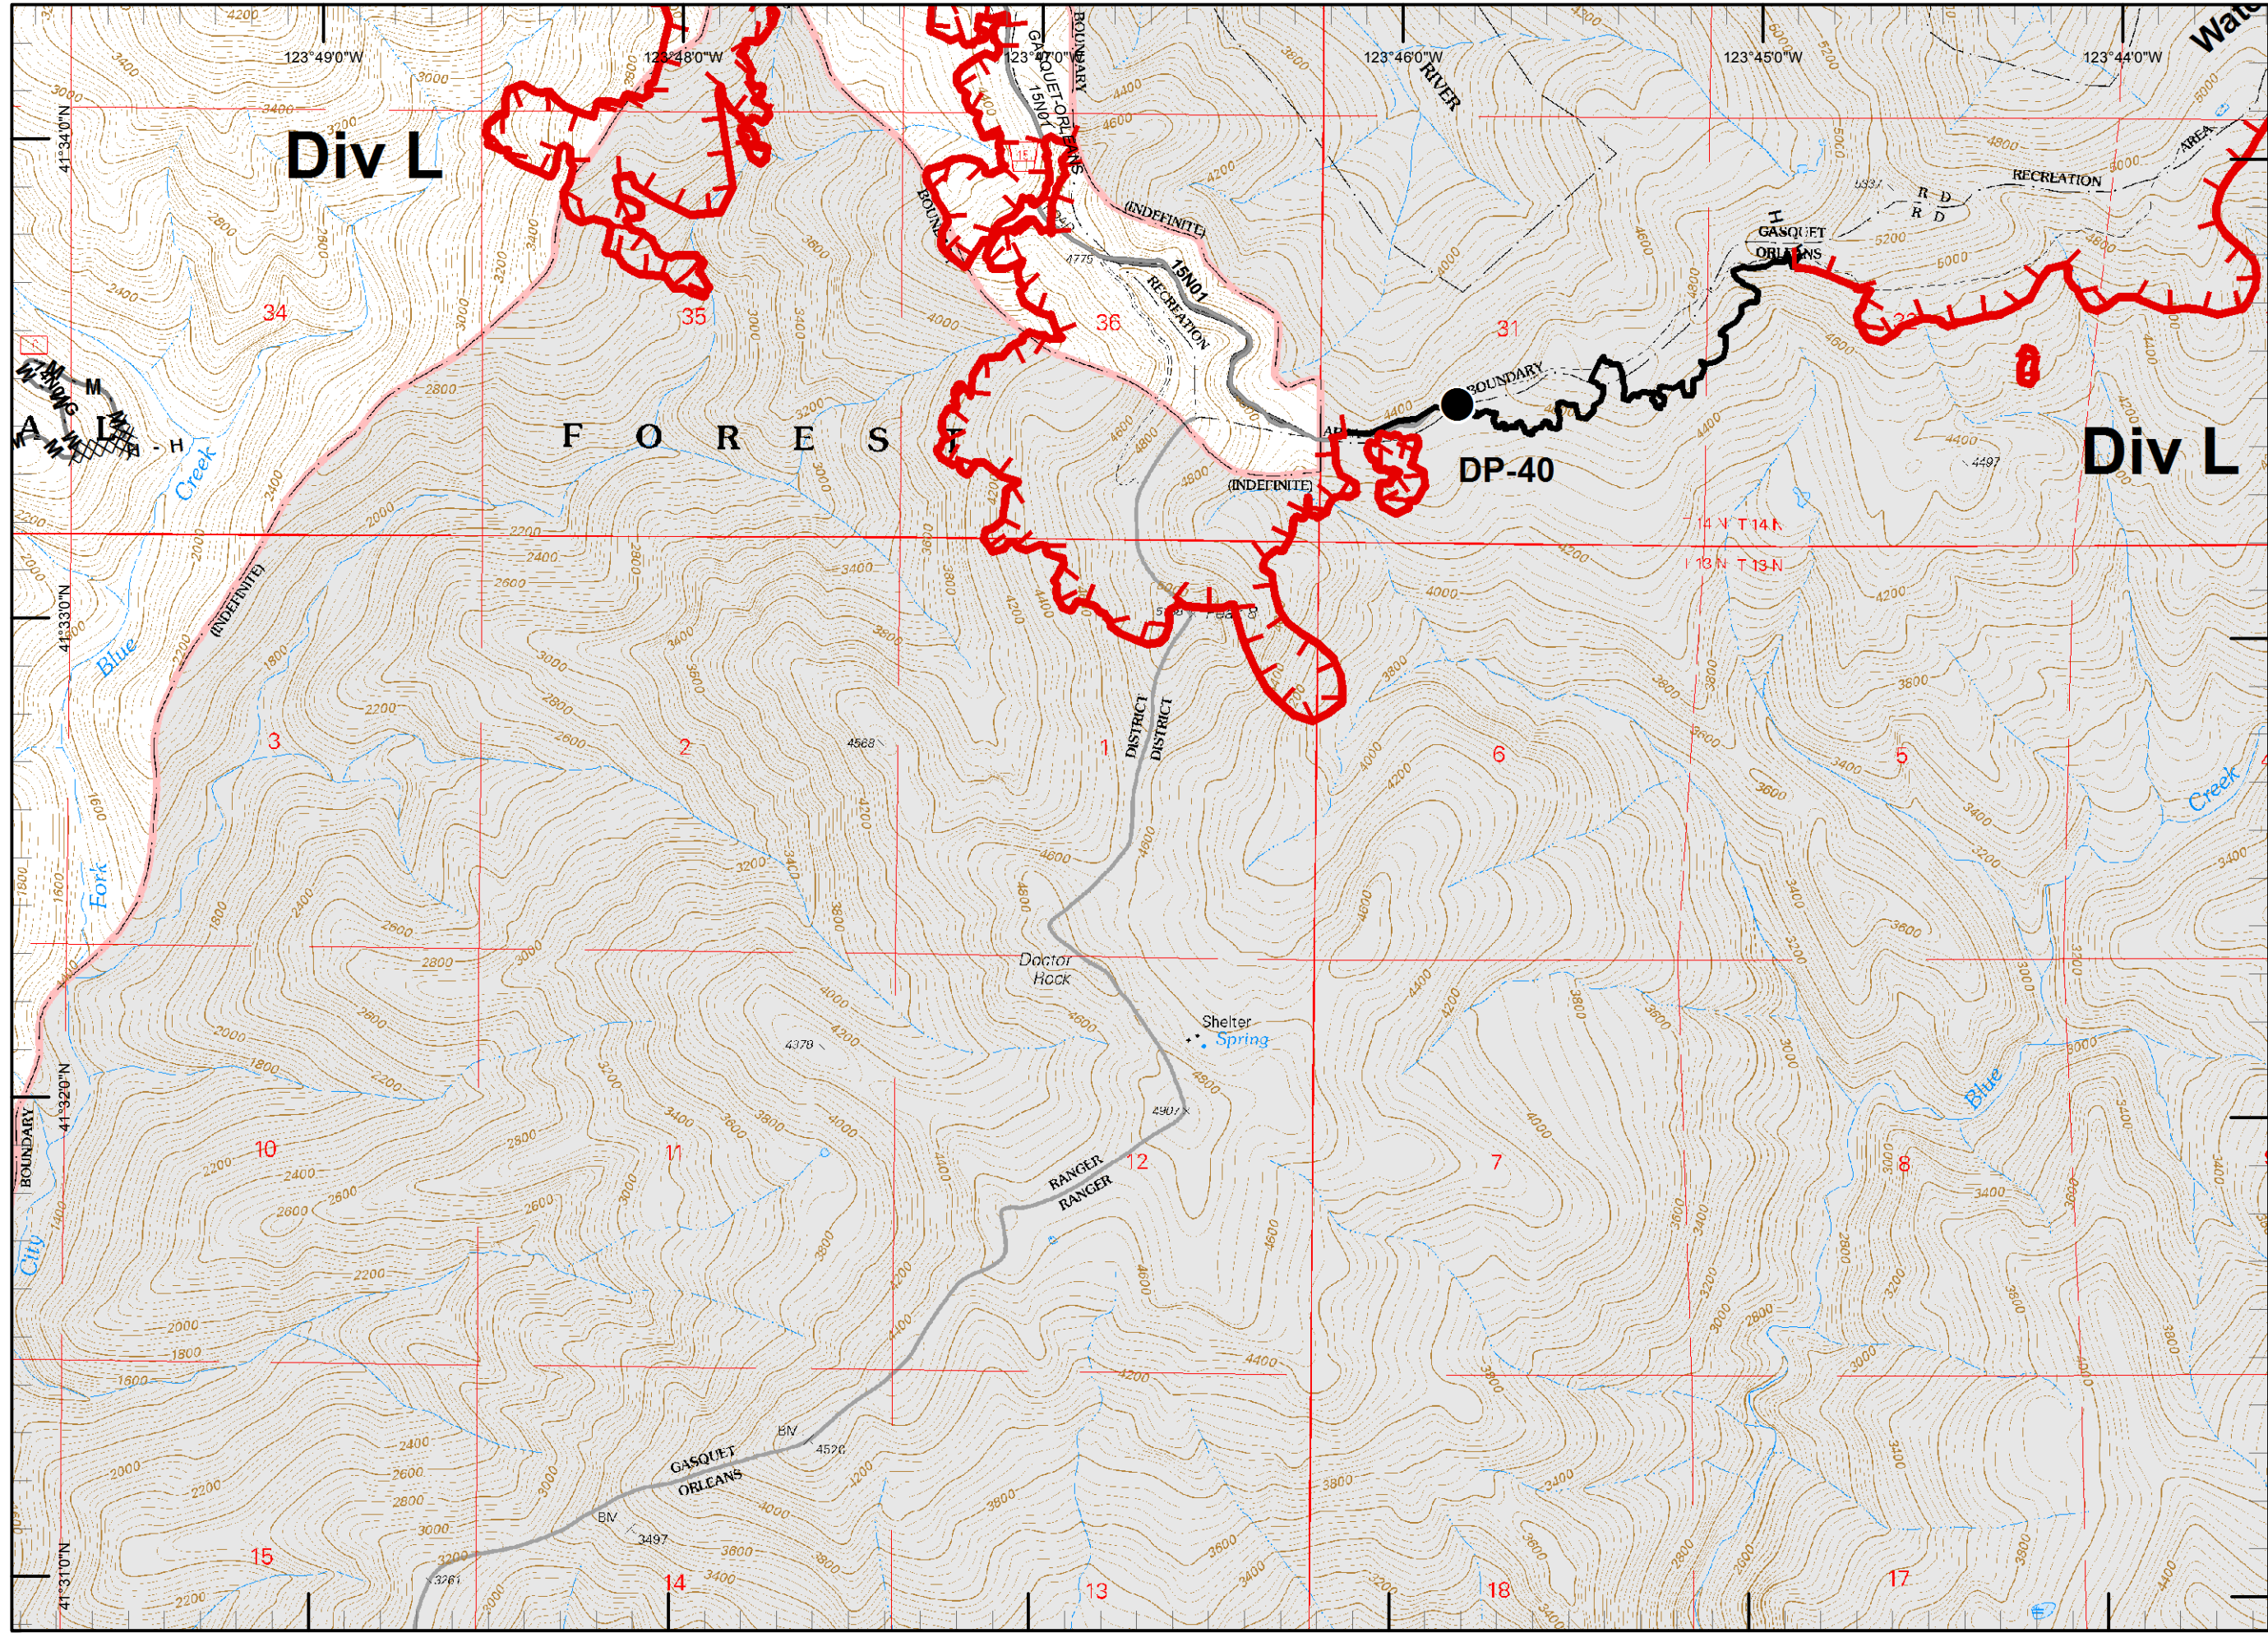

Legend

- ( ) Division
- Drop Point
- ⊗ Fire Origin
- ♂ Spot Fire
- Helispot
- ⊙ Staging Area
- ⊙ Water Source
- ⊙ Restricted Water Source
- WX RAWS
- ⊙ Incident Base
- ⊙ Camp
- ▣ Incident Command Post
- ⊙ Repeater
- ⚠ Safety Zone
- ⊙ Helibase
- ⊙ • Proposed Dozer Line
- ▬ Uncontrolled Fire Edge
- ▬ Completed Dozer Line
- ▬ Completed Line
- H - H - Hand Line
- R - R - Road as Completed Line
- M - M - Masticated
- G - G - Graded Road
- ▬ Siskiyou Wilderness
- ▬ Forest Boundary
- ▬ Bear Basin Butte Botanical Area

RJM
9/9/2015
11:27:45 PM