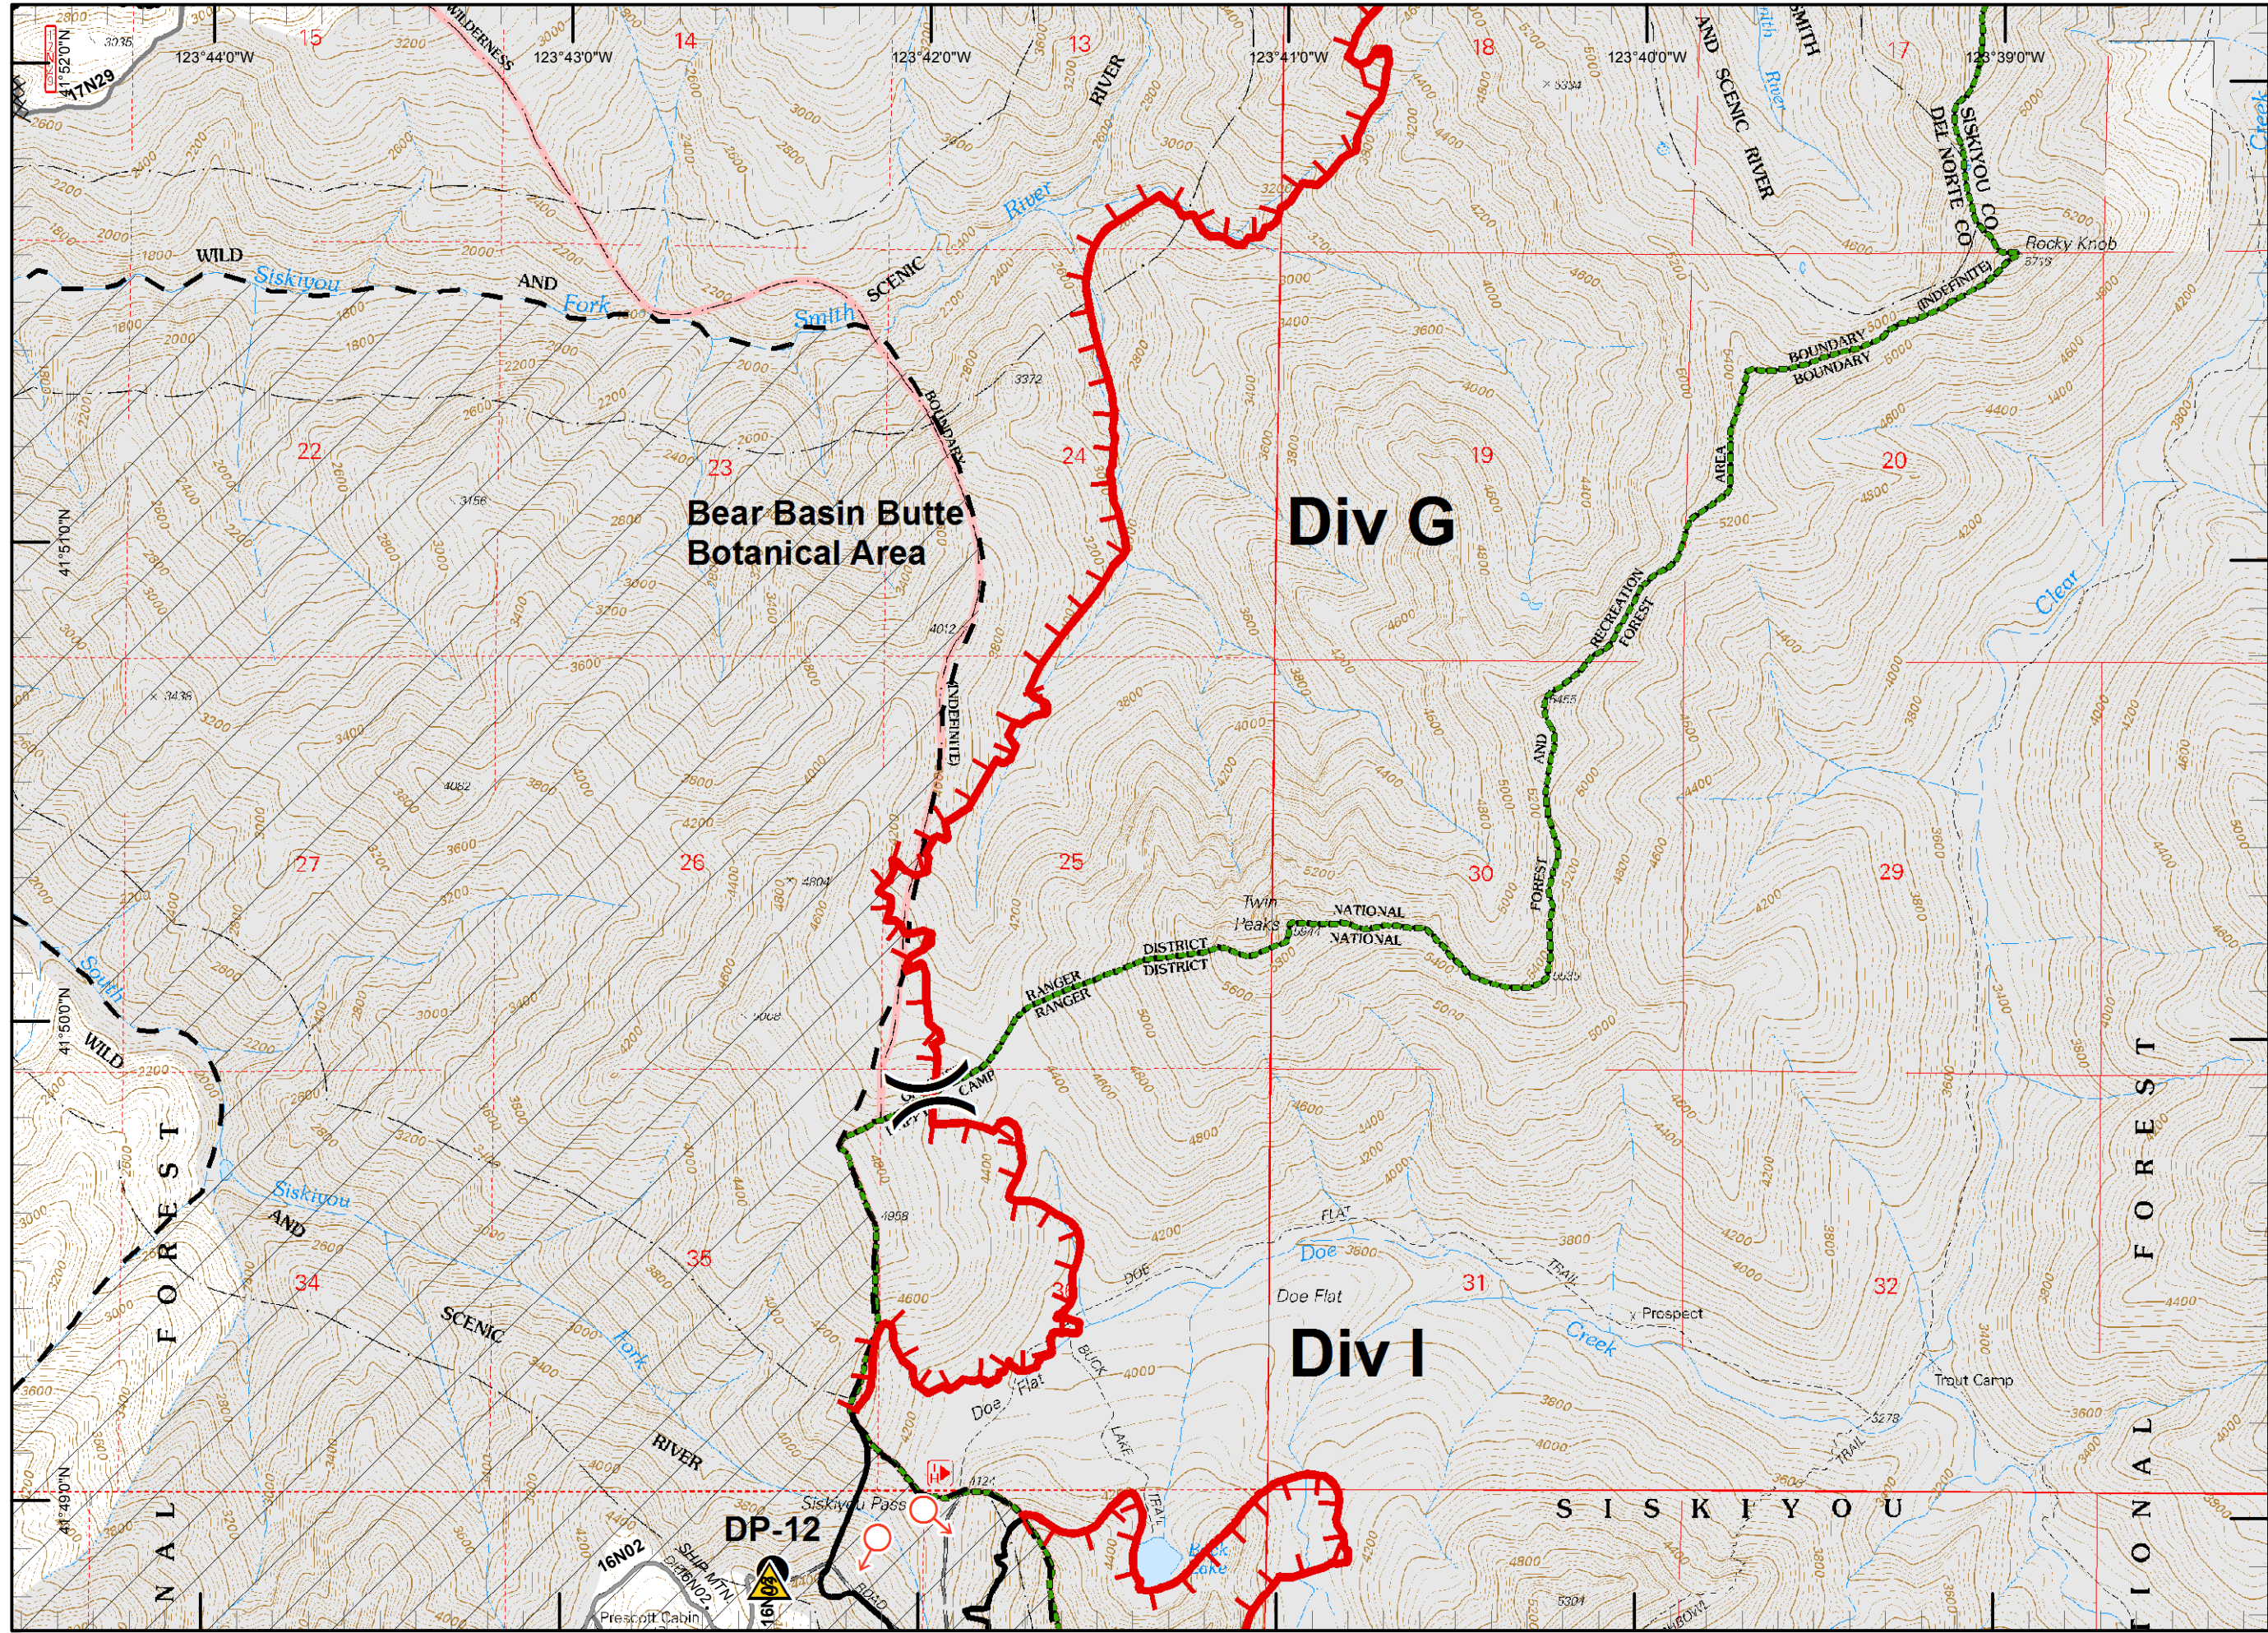

RJM
9/9/2015
11:26:29 PM