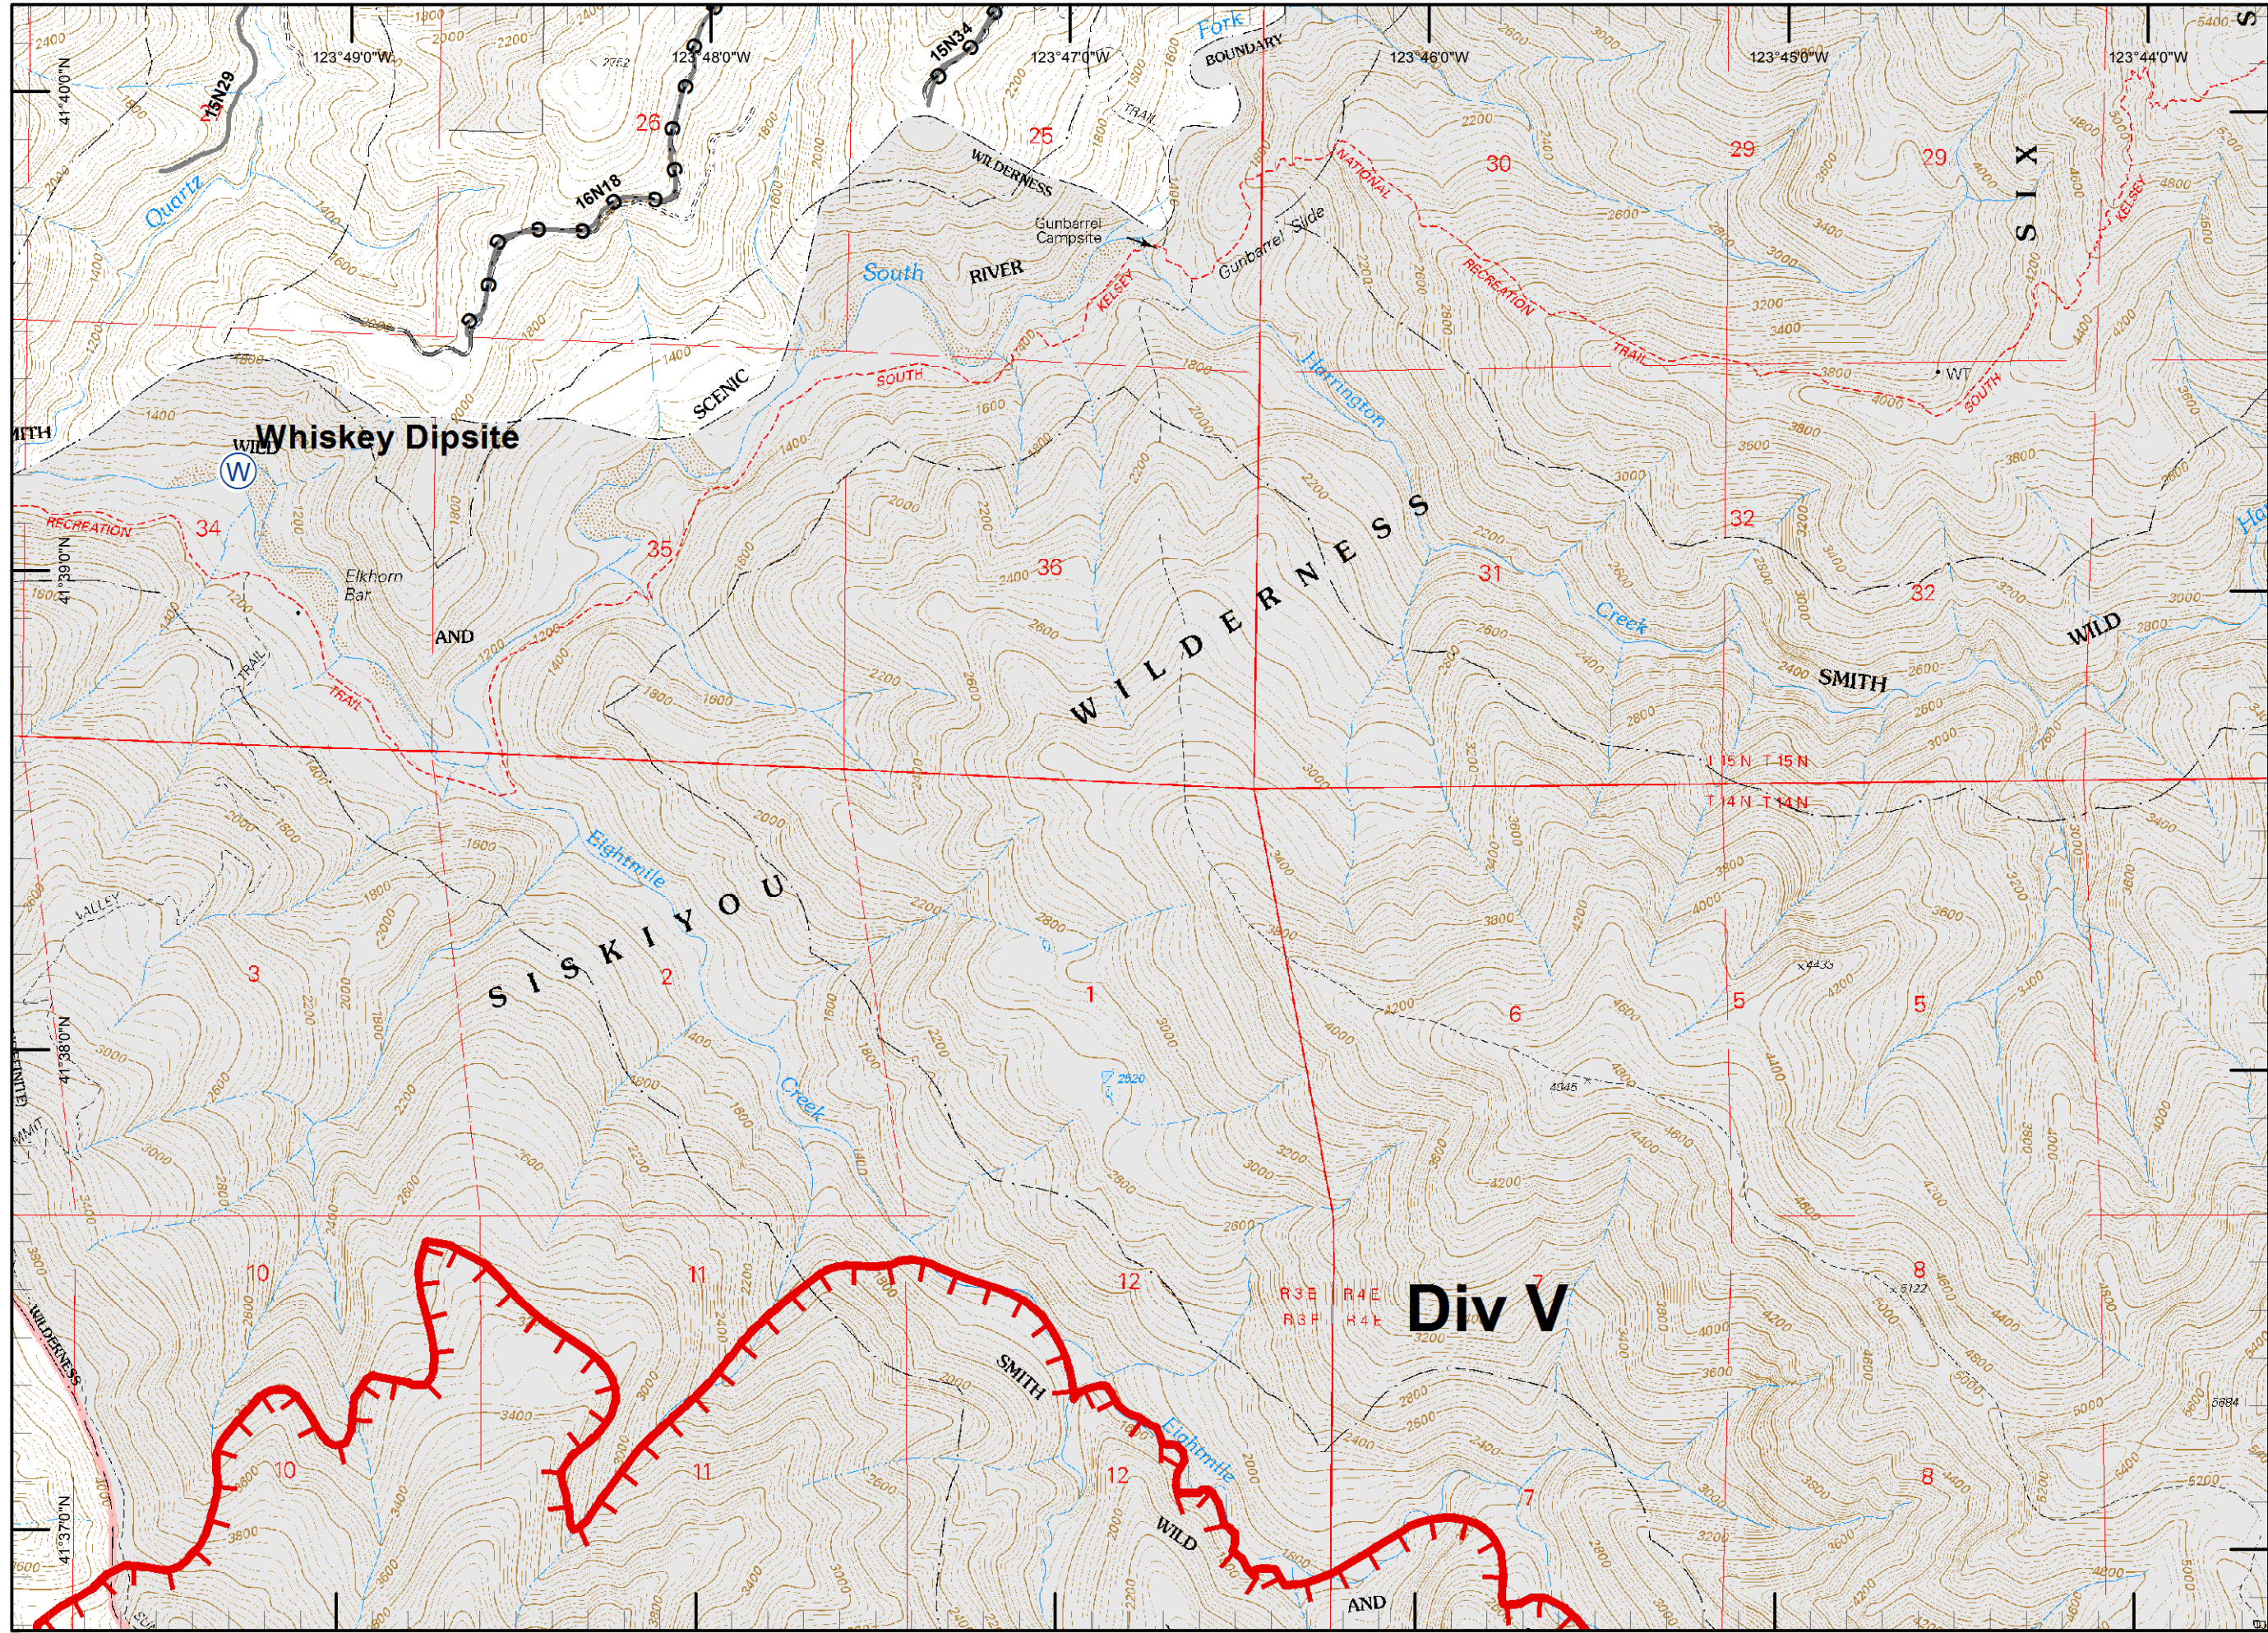

Legend

- ( ) Division
- Drop Point
- ⊗ Fire Origin
- ♂ Spot Fire
- Helispot
- Ⓢ Staging Area
- Ⓦ Water Source
- Ⓦ Restricted Water Source
- WX RAWS
- Ⓟ Incident Base
- Ⓒ Camp
- ▣ Incident Command Post
- Ⓡ Repeater
- ⚠ Safety Zone
- Ⓜ Helibase
- ⊗ ● Proposed Dozer Line
- ▬ Uncontrolled Fire Edge
- ▨ Completed Dozer Line
- ▬ Completed Line
- H - H - Hand Line
- R - R - Road as Completed Line
- M - M - Masticated
- G - G - Graded Road
- ▭ Siskiyou Wilderness
- ▬ Forest Boundary
- ▨ Bear Basin Butte Botanical Area

RJM
9/9/2015
11:27:21 PM