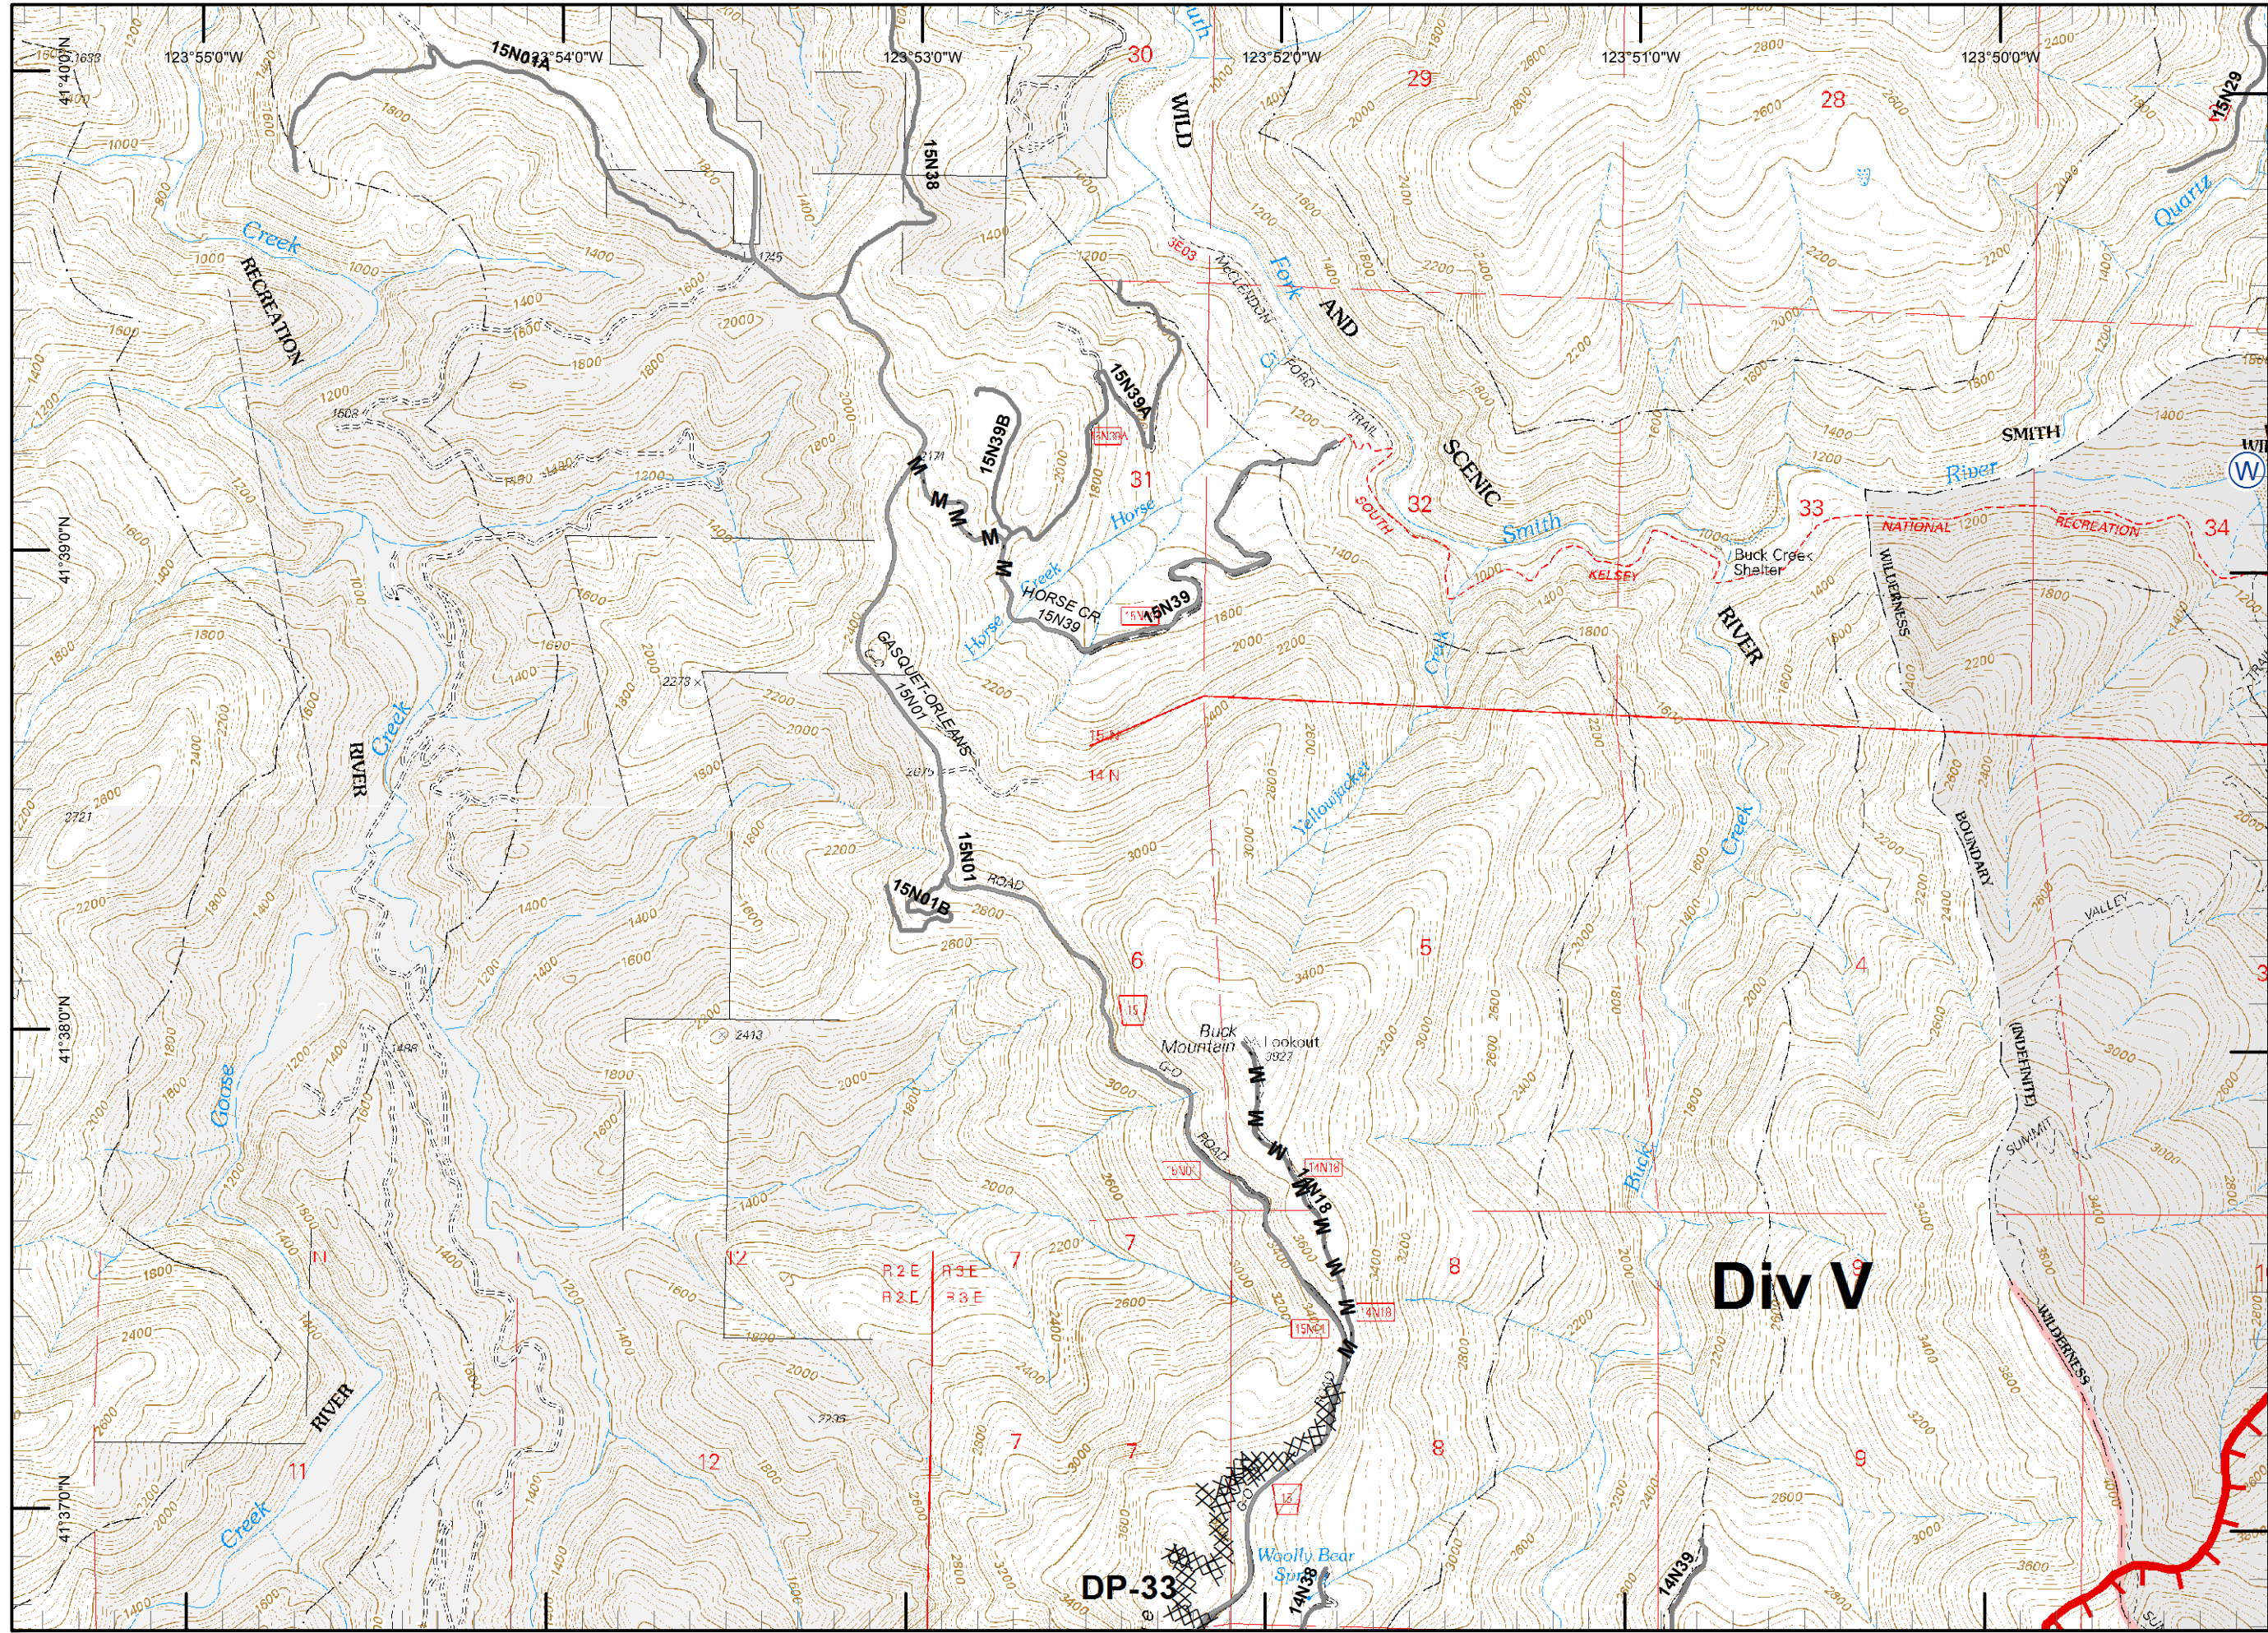

N
RJM
9/9/2015
11:27:18 PM