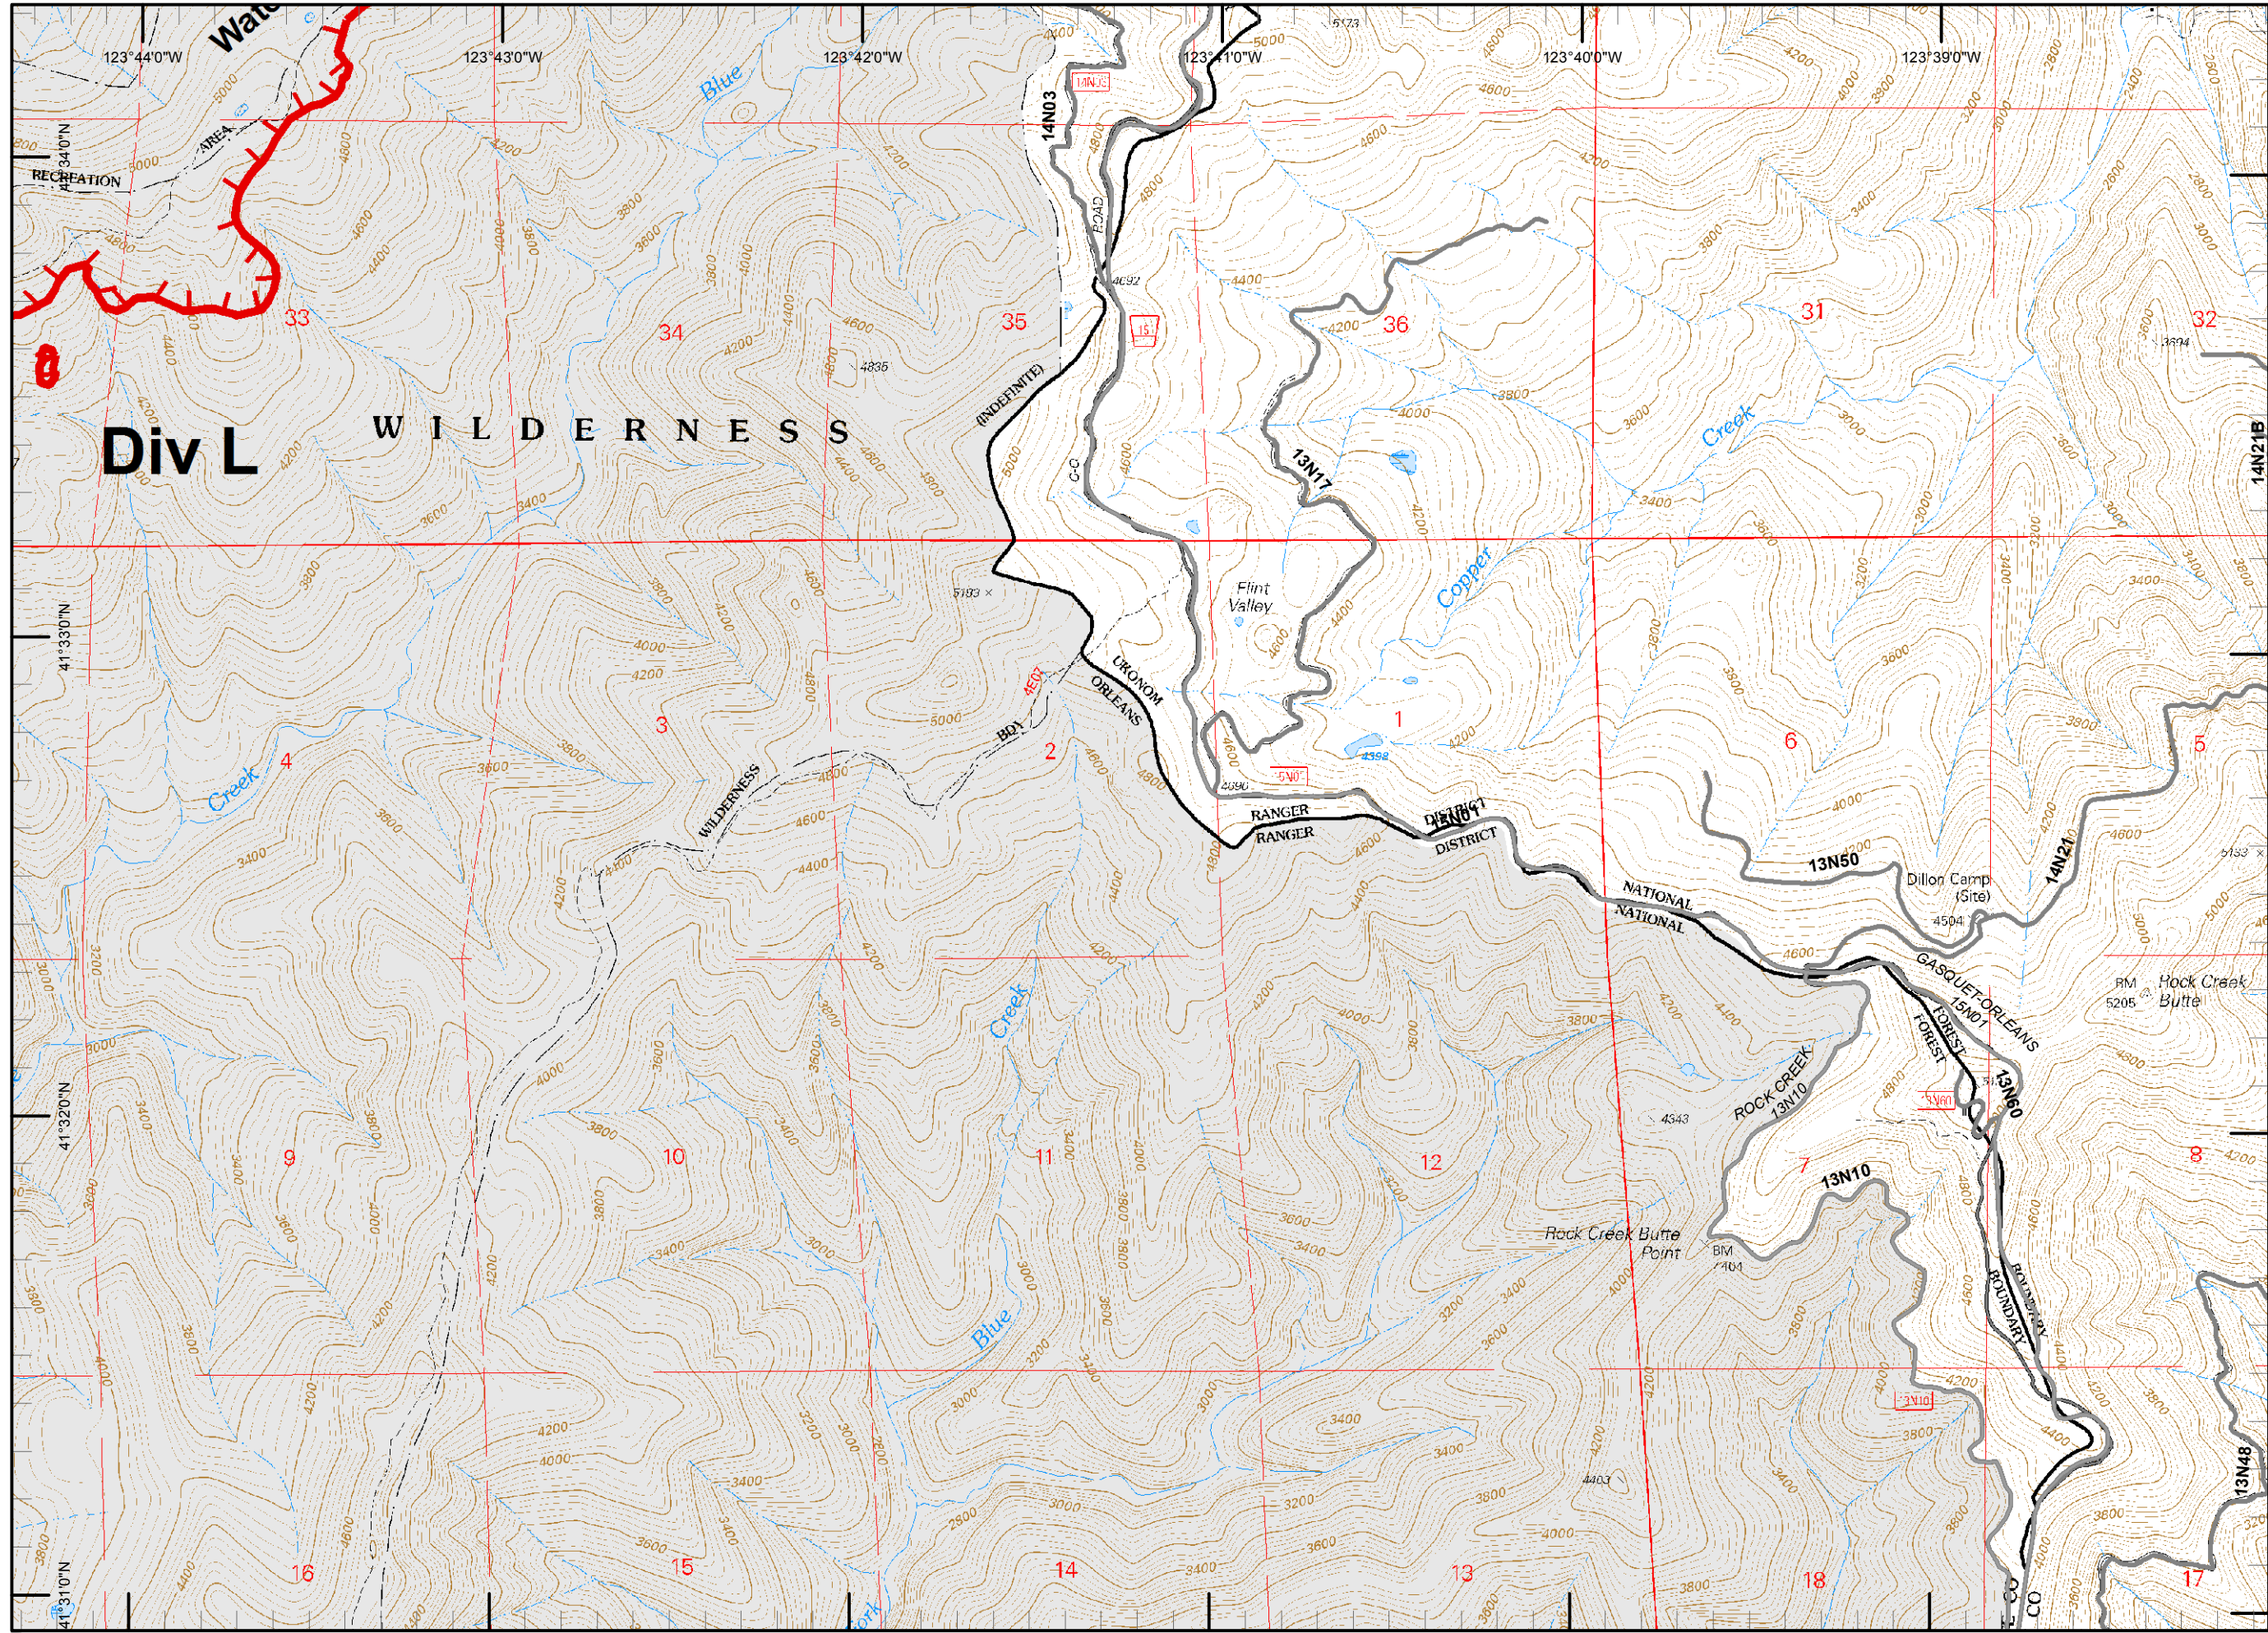

Legend

- ( ) Division
- Drop Point
- ⊗ Fire Origin
- ♂ Spot Fire
- Helispot
- Ⓢ Staging Area
- Ⓜ Water Source
- Ⓜ Restricted Water Source
- WX RAWS
- Ⓟ Incident Base
- Ⓢ Camp
- ▣ Incident Command Post
- Ⓡ Repeater
- ⚠ Safety Zone
- Ⓜ Helibase
- ⊗ ● Proposed Dozer Line
- ▬ Uncontrolled Fire Edge
- ▬ Completed Dozer Line
- ▬ Completed Line
- H - H - Hand Line
- R - R - Road as Completed Line
- M - M - Masticated
- G - G - Graded Road
- ▬ Siskiyou Wilderness
- ▬ Forest Boundary
- ▬ Bear Basin Butte Botanical Area

RJM
9/9/2015
11:27:48 PM