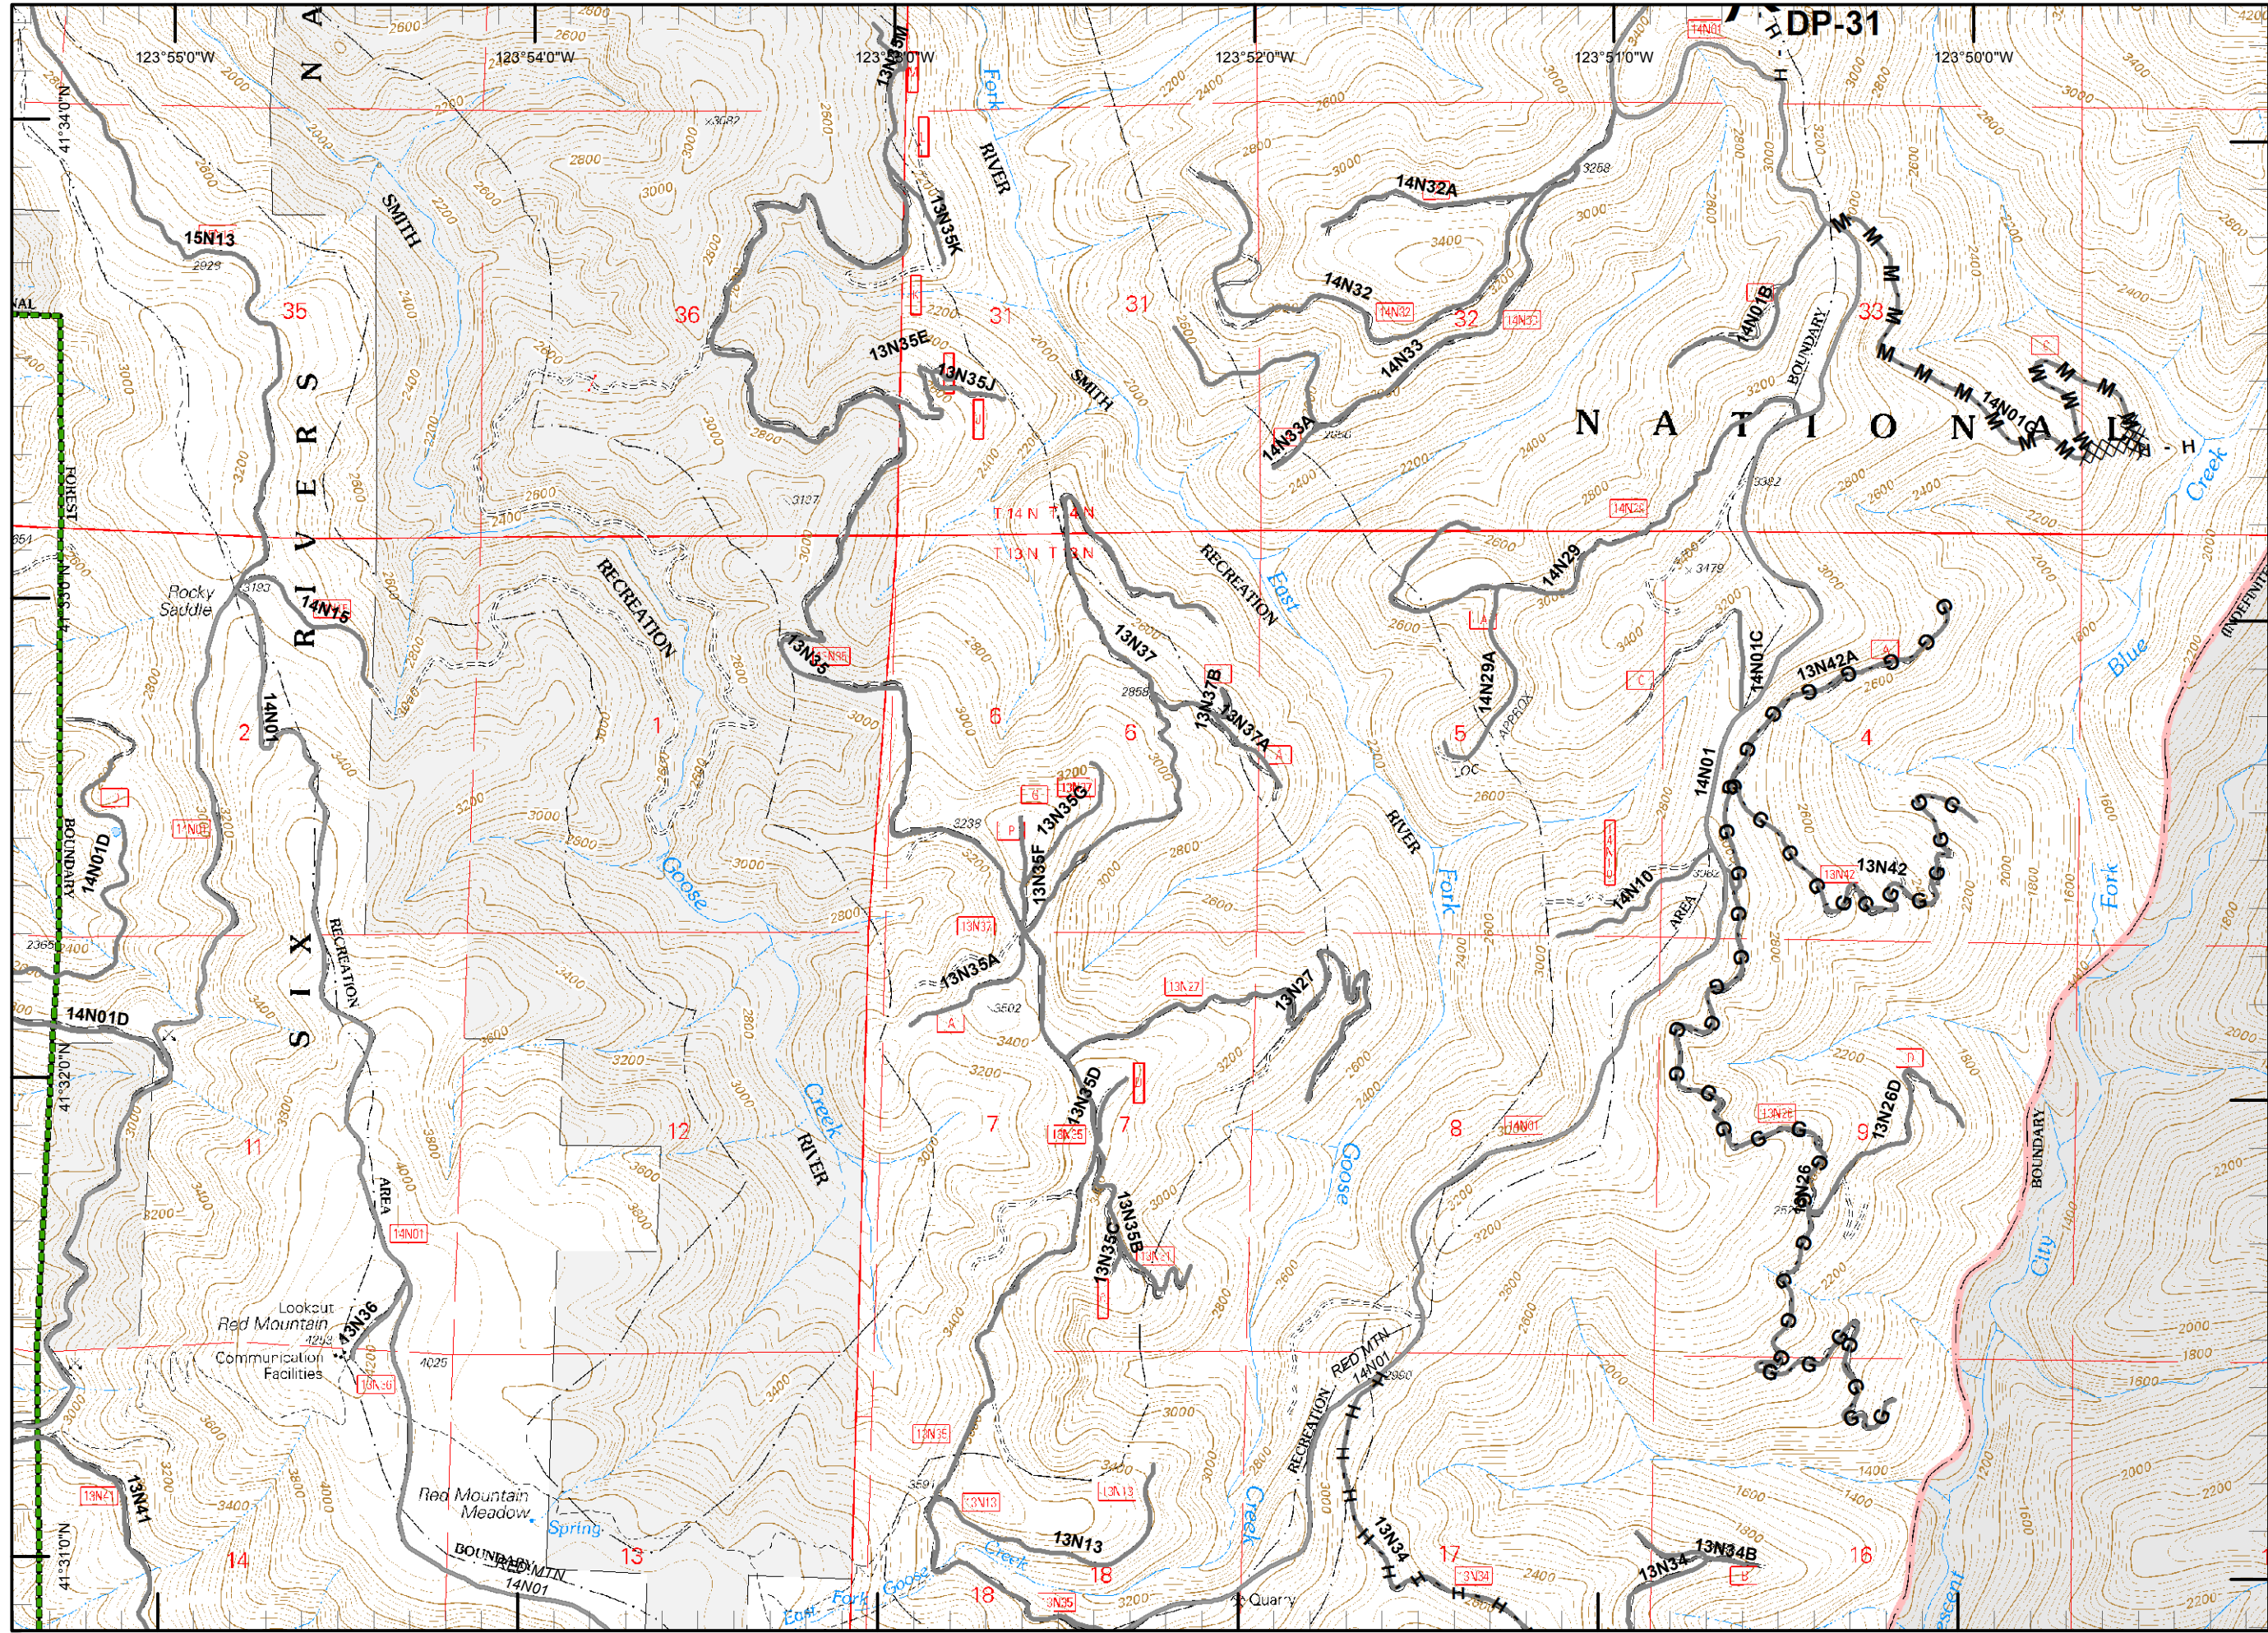

Legend

- ( ) Division
- Drop Point
- ⊗ Fire Origin
- ♂ Spot Fire
- Helispot
- ⊙ Staging Area
- ⊙ Water Source
- ⊙ Restricted Water Source
- WX RAWS
- ⊙ Incident Base
- ⊙ Camp
- ⊙ Incident Command Post
- ⊙ Repeater
- ⚠ Safety Zone
- ⊙ Helibase
- ⊙ ● Proposed Dozer Line
- ⊙ Uncontrolled Fire Edge
- ⊙ Completed Dozer Line
- Completed Line
- H - H - Hand Line
- R - R - Road as Completed Line
- M - M - Masticated
- G - G - Graded Road
- Siskiyou Wilderness
- ⊙ Forest Boundary
- ⊙ Bear Basin Butte Botanical Area

RJM
9/9/2015
11:27:41 PM