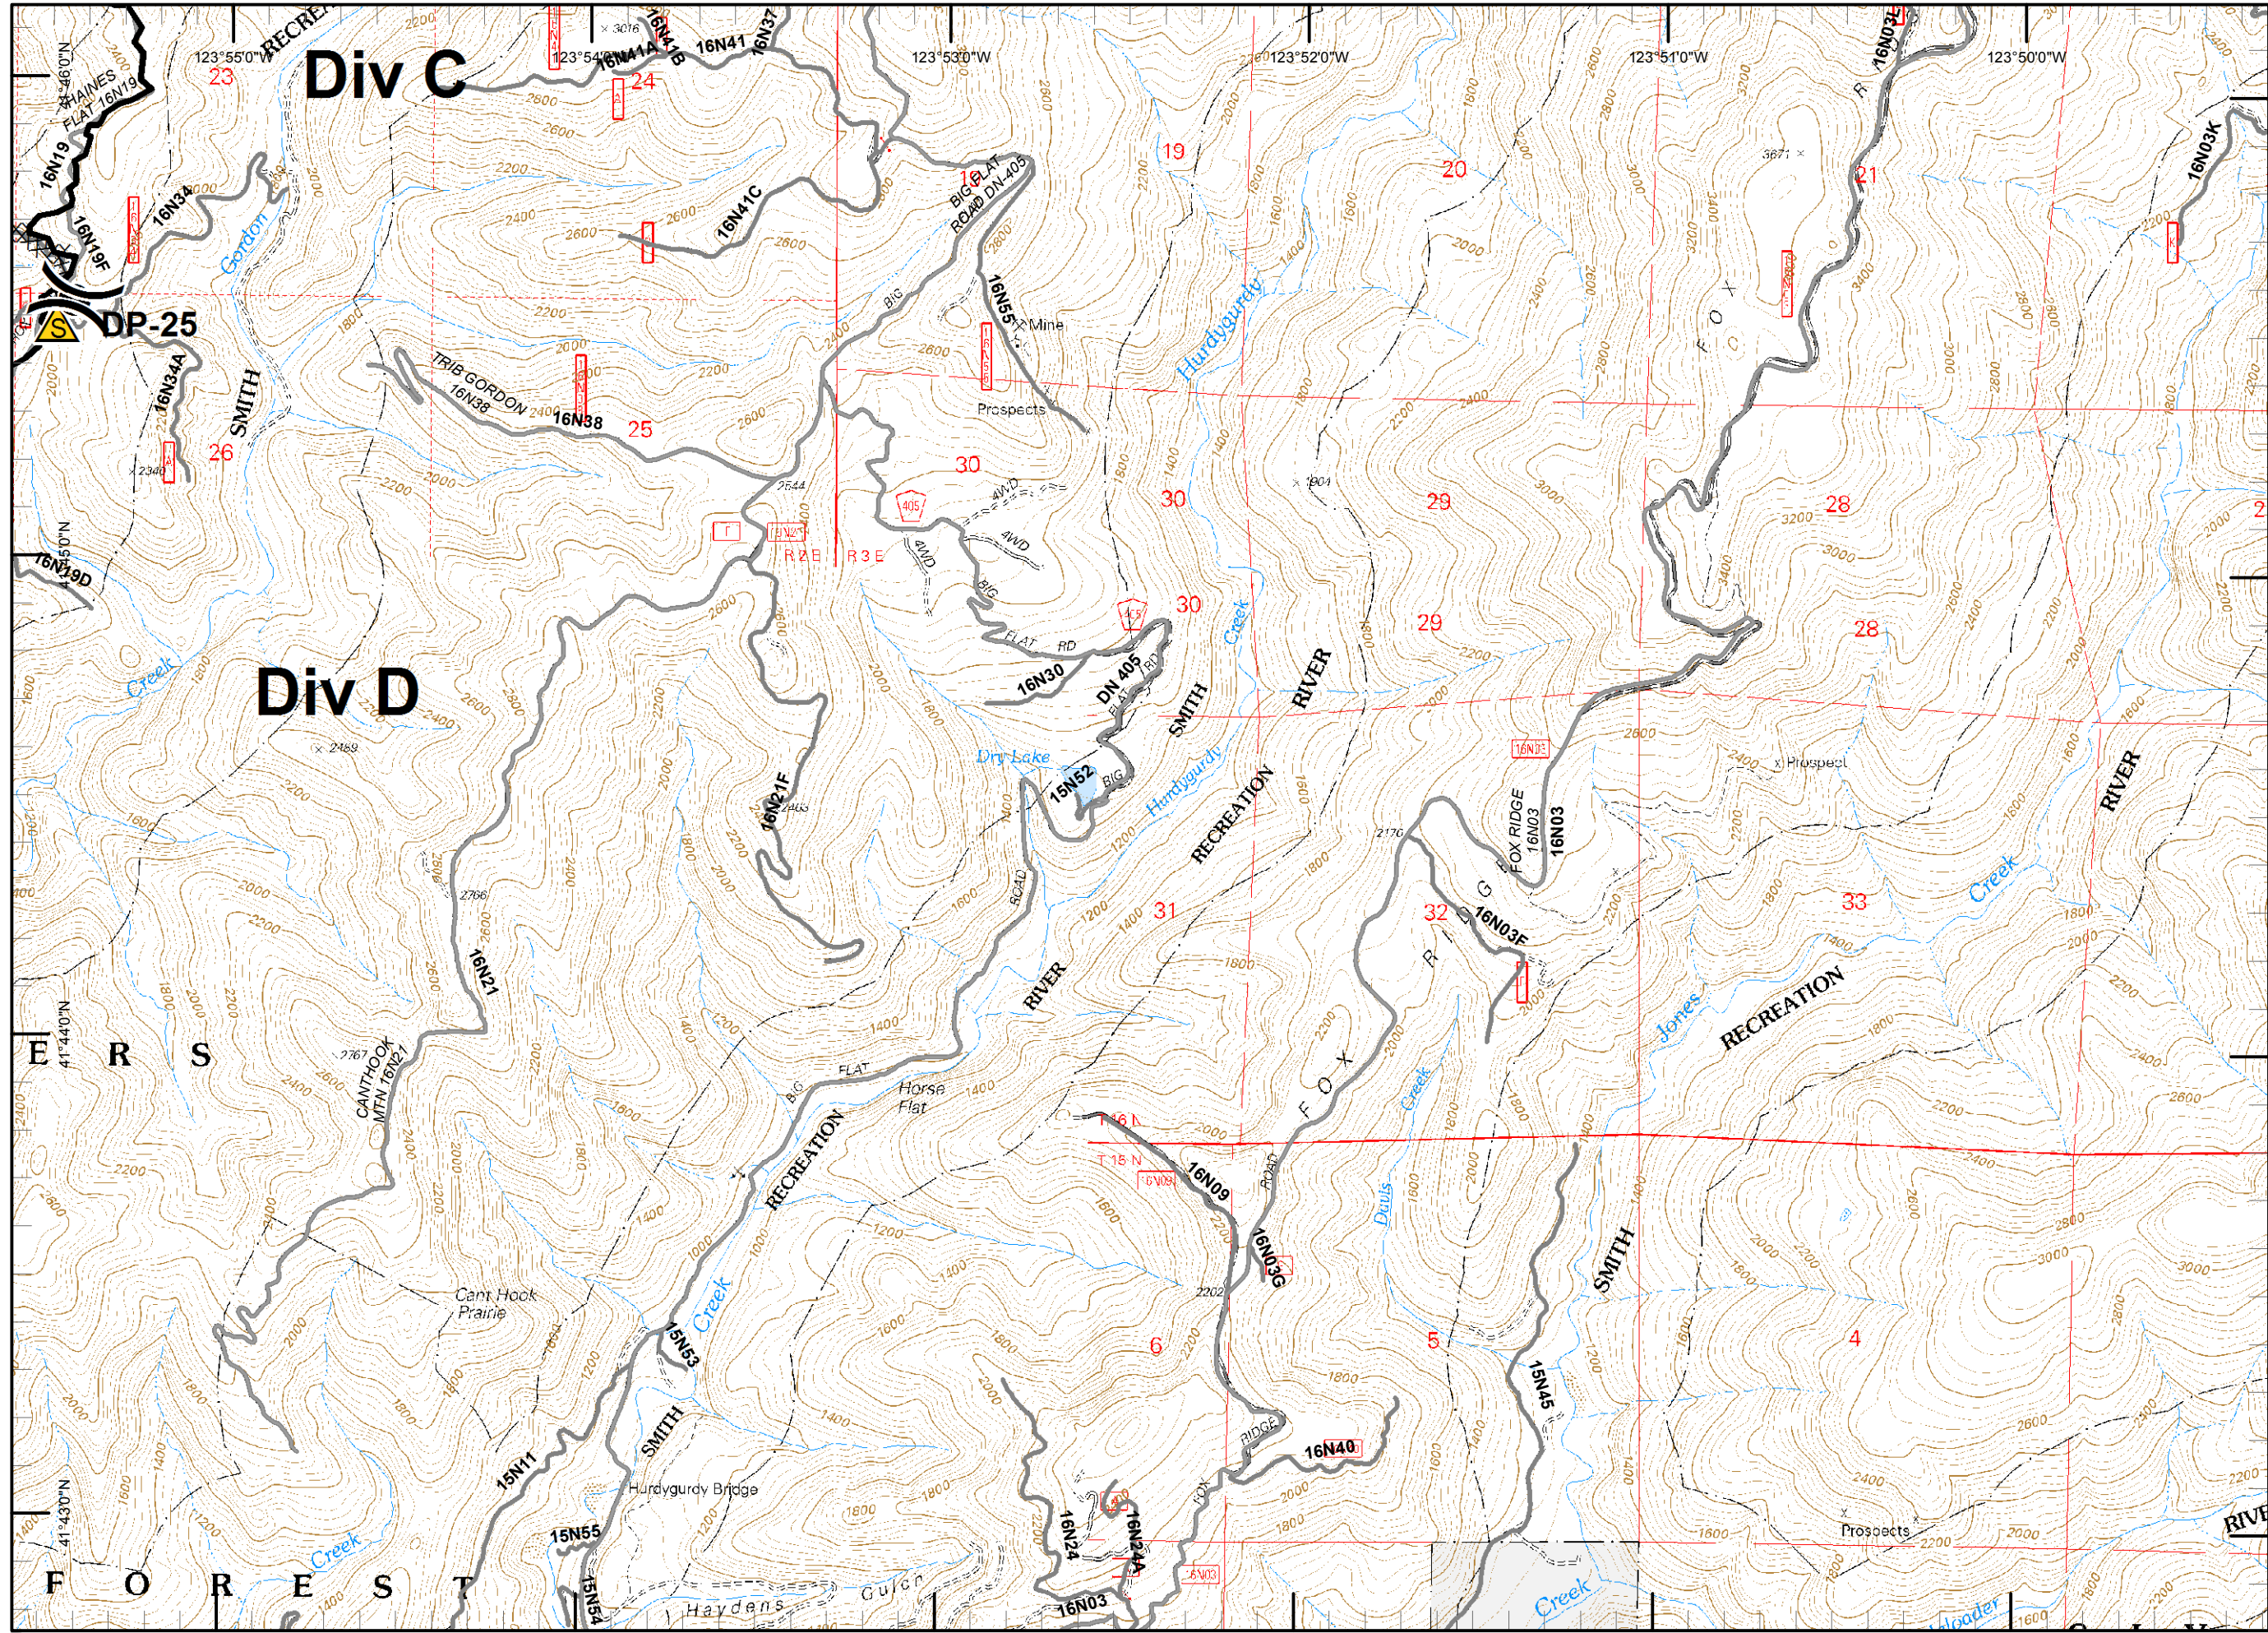

Legend

- ( ) Division
- Drop Point
- ⊗ Fire Origin
- ♂ Spot Fire
- Helispot
- Ⓢ Staging Area
- Ⓜ Water Source
- Ⓜ Restricted Water Source
- WX RAWS
- Ⓟ Incident Base
- Ⓢ Camp
- Ⓜ Incident Command Post
- Ⓜ Repeater
- ⚠ Safety Zone
- Ⓜ Helibase
- Ⓜ Proposed Dozer Line
- Ⓜ Uncontrolled Fire Edge
- Ⓜ Completed Dozer Line
- Completed Line
- H - H - Hand Line
- R - R - Road as Completed Line
- M - M - Masticated
- G - G - Graded Road
- Siskiyou Wilderness
- ▬ Forest Boundary
- ▬ Bear Basin Butte Botanical Area