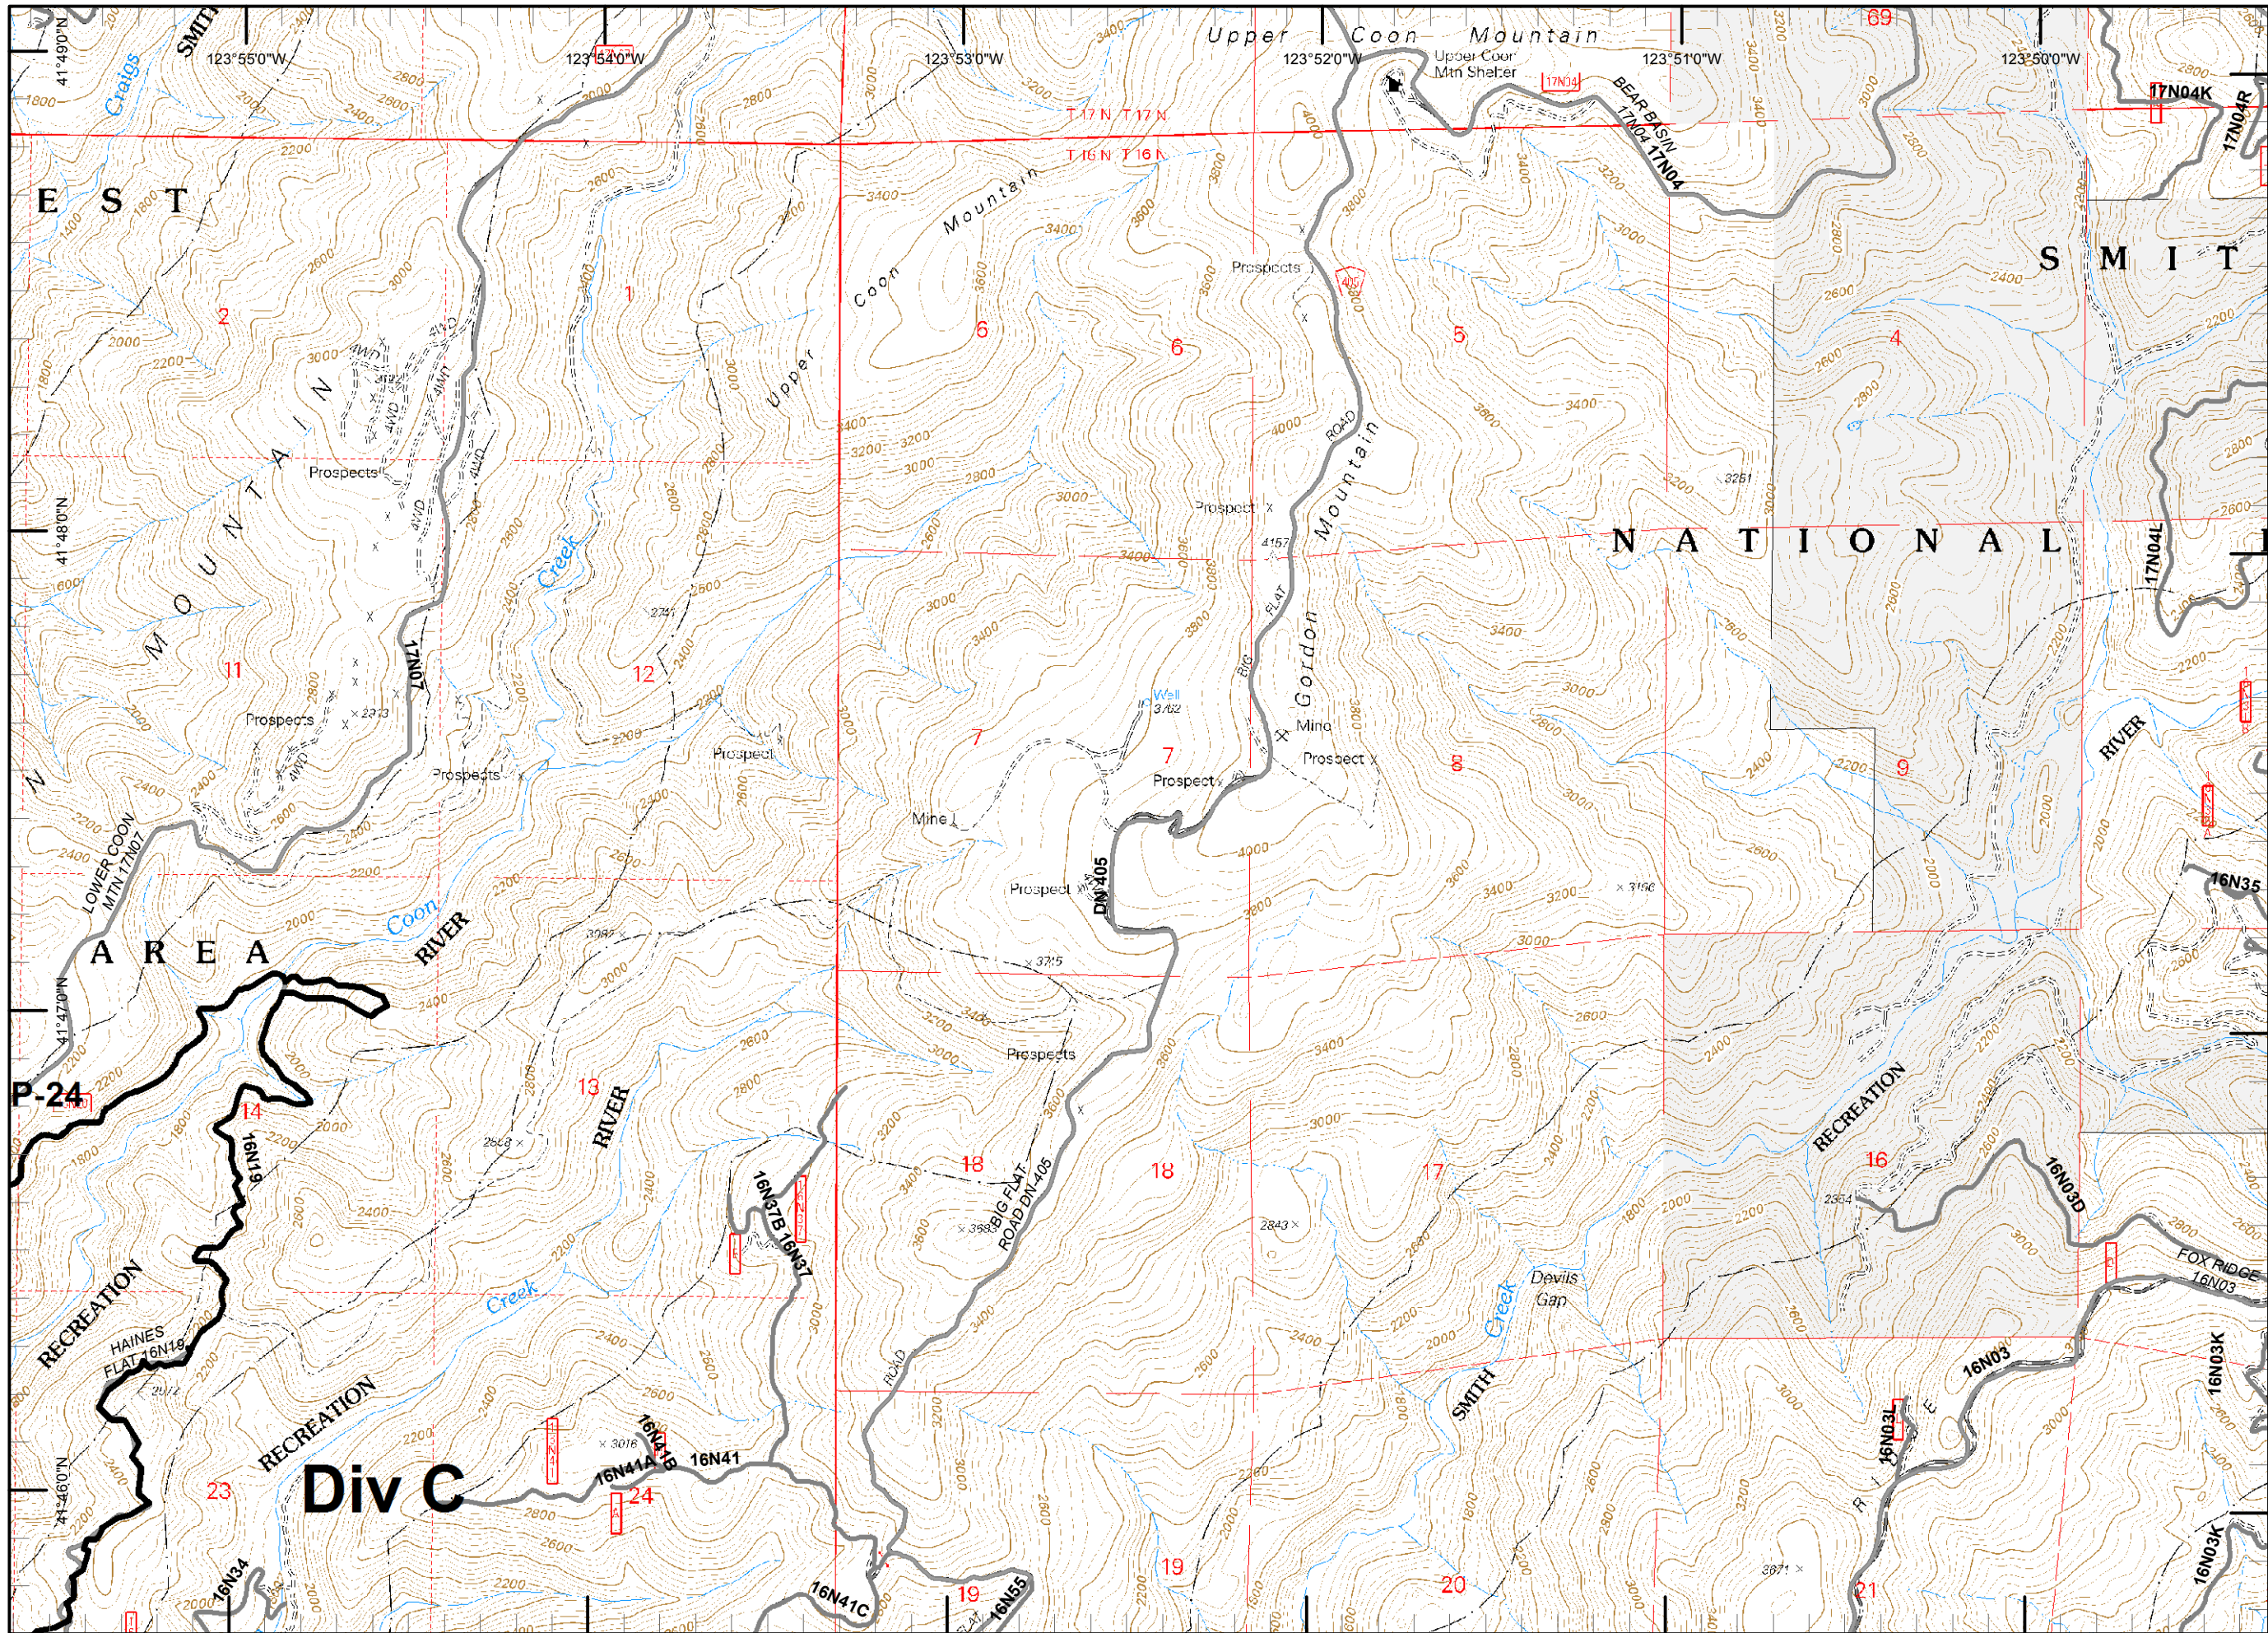

1. **Legend**
2. ( ) Division
   - Drop Point
   - ⊗ Fire Origin
   - ♂ Spot Fire
   - Helispot
   - Ⓢ Staging Area
   - Ⓜ Water Source
   - Ⓜ Restricted Water Source
   - WX RAWS
   - Ⓟ Incident Base
   - Ⓢ Camp
   - Ⓜ Incident Command Post
   - Ⓜ Repeater
   - ⚠ Safety Zone
   - Ⓜ Helibase
   - ⊗ ● Proposed Dozer Line
   - Ⓜ Uncontrolled Fire Edge
   - Ⓜ Completed Dozer Line
   - Completed Line
   - H - H - Hand Line
   - R - R - Road as Completed Line
   - M - M - Masticated
   - G - G - Graded Road
   - Siskiyou Wilderness
   - Ⓜ Forest Boundary
   - Ⓜ Bear Basin Butte Botanical Area