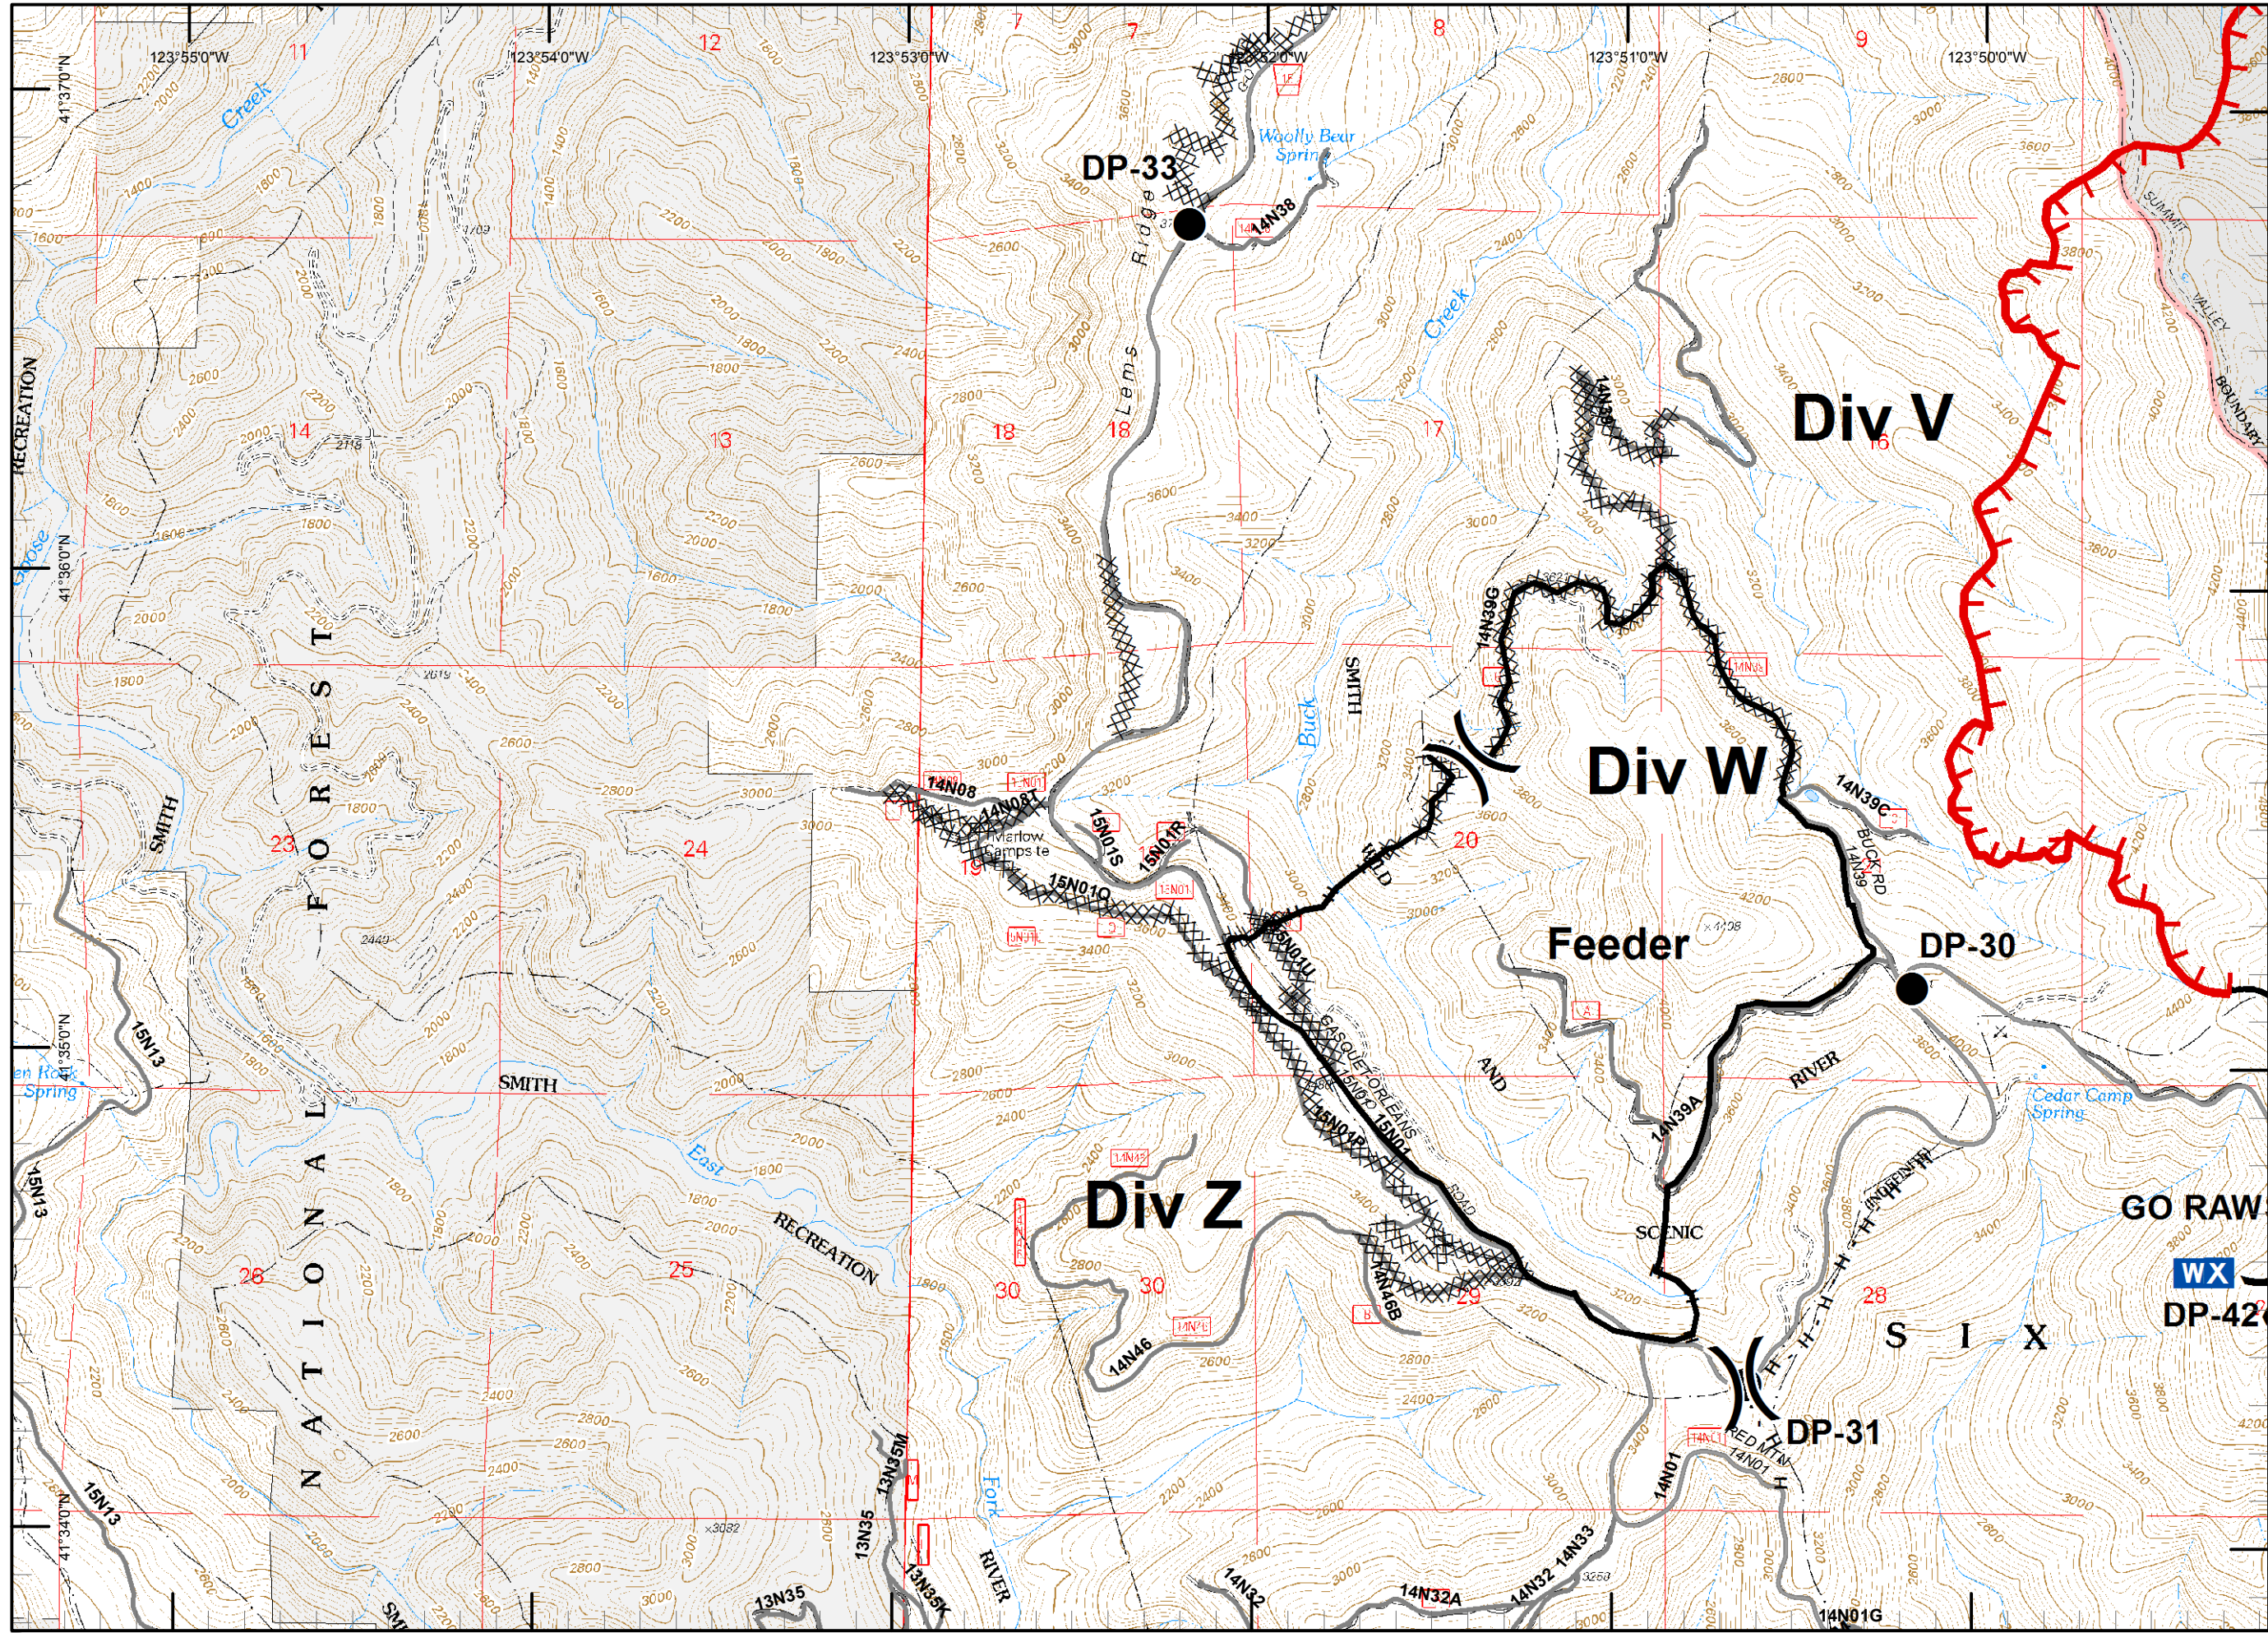

Legend

- ( ) Division
- Drop Point
- ⊗ Fire Origin
- ♂ Spot Fire
- Helispot
- ⊙ Staging Area
- ⊙ Water Source
- ⊙ Restricted Water Source
- WX RAWS
- ⊙ Incident Base
- ⊙ Camp
- ⊙ Incident Command Post
- ⊙ Repeater
- ⚠ Safety Zone
- ⊙ Helibase
- ⊙ • Proposed Dozer Line
- ⊔ Uncontrolled Fire Edge
- ⊘ Completed Dozer Line
- Completed Line
- H - H - Hand Line
- R - R - Road as Completed Line
- M - M - Masticated
- G - G - Graded Road
- ▨ Siskiyou Wilderness
- ▬ Forest Boundary
- ▨ Bear Basin Butte Botanical Area