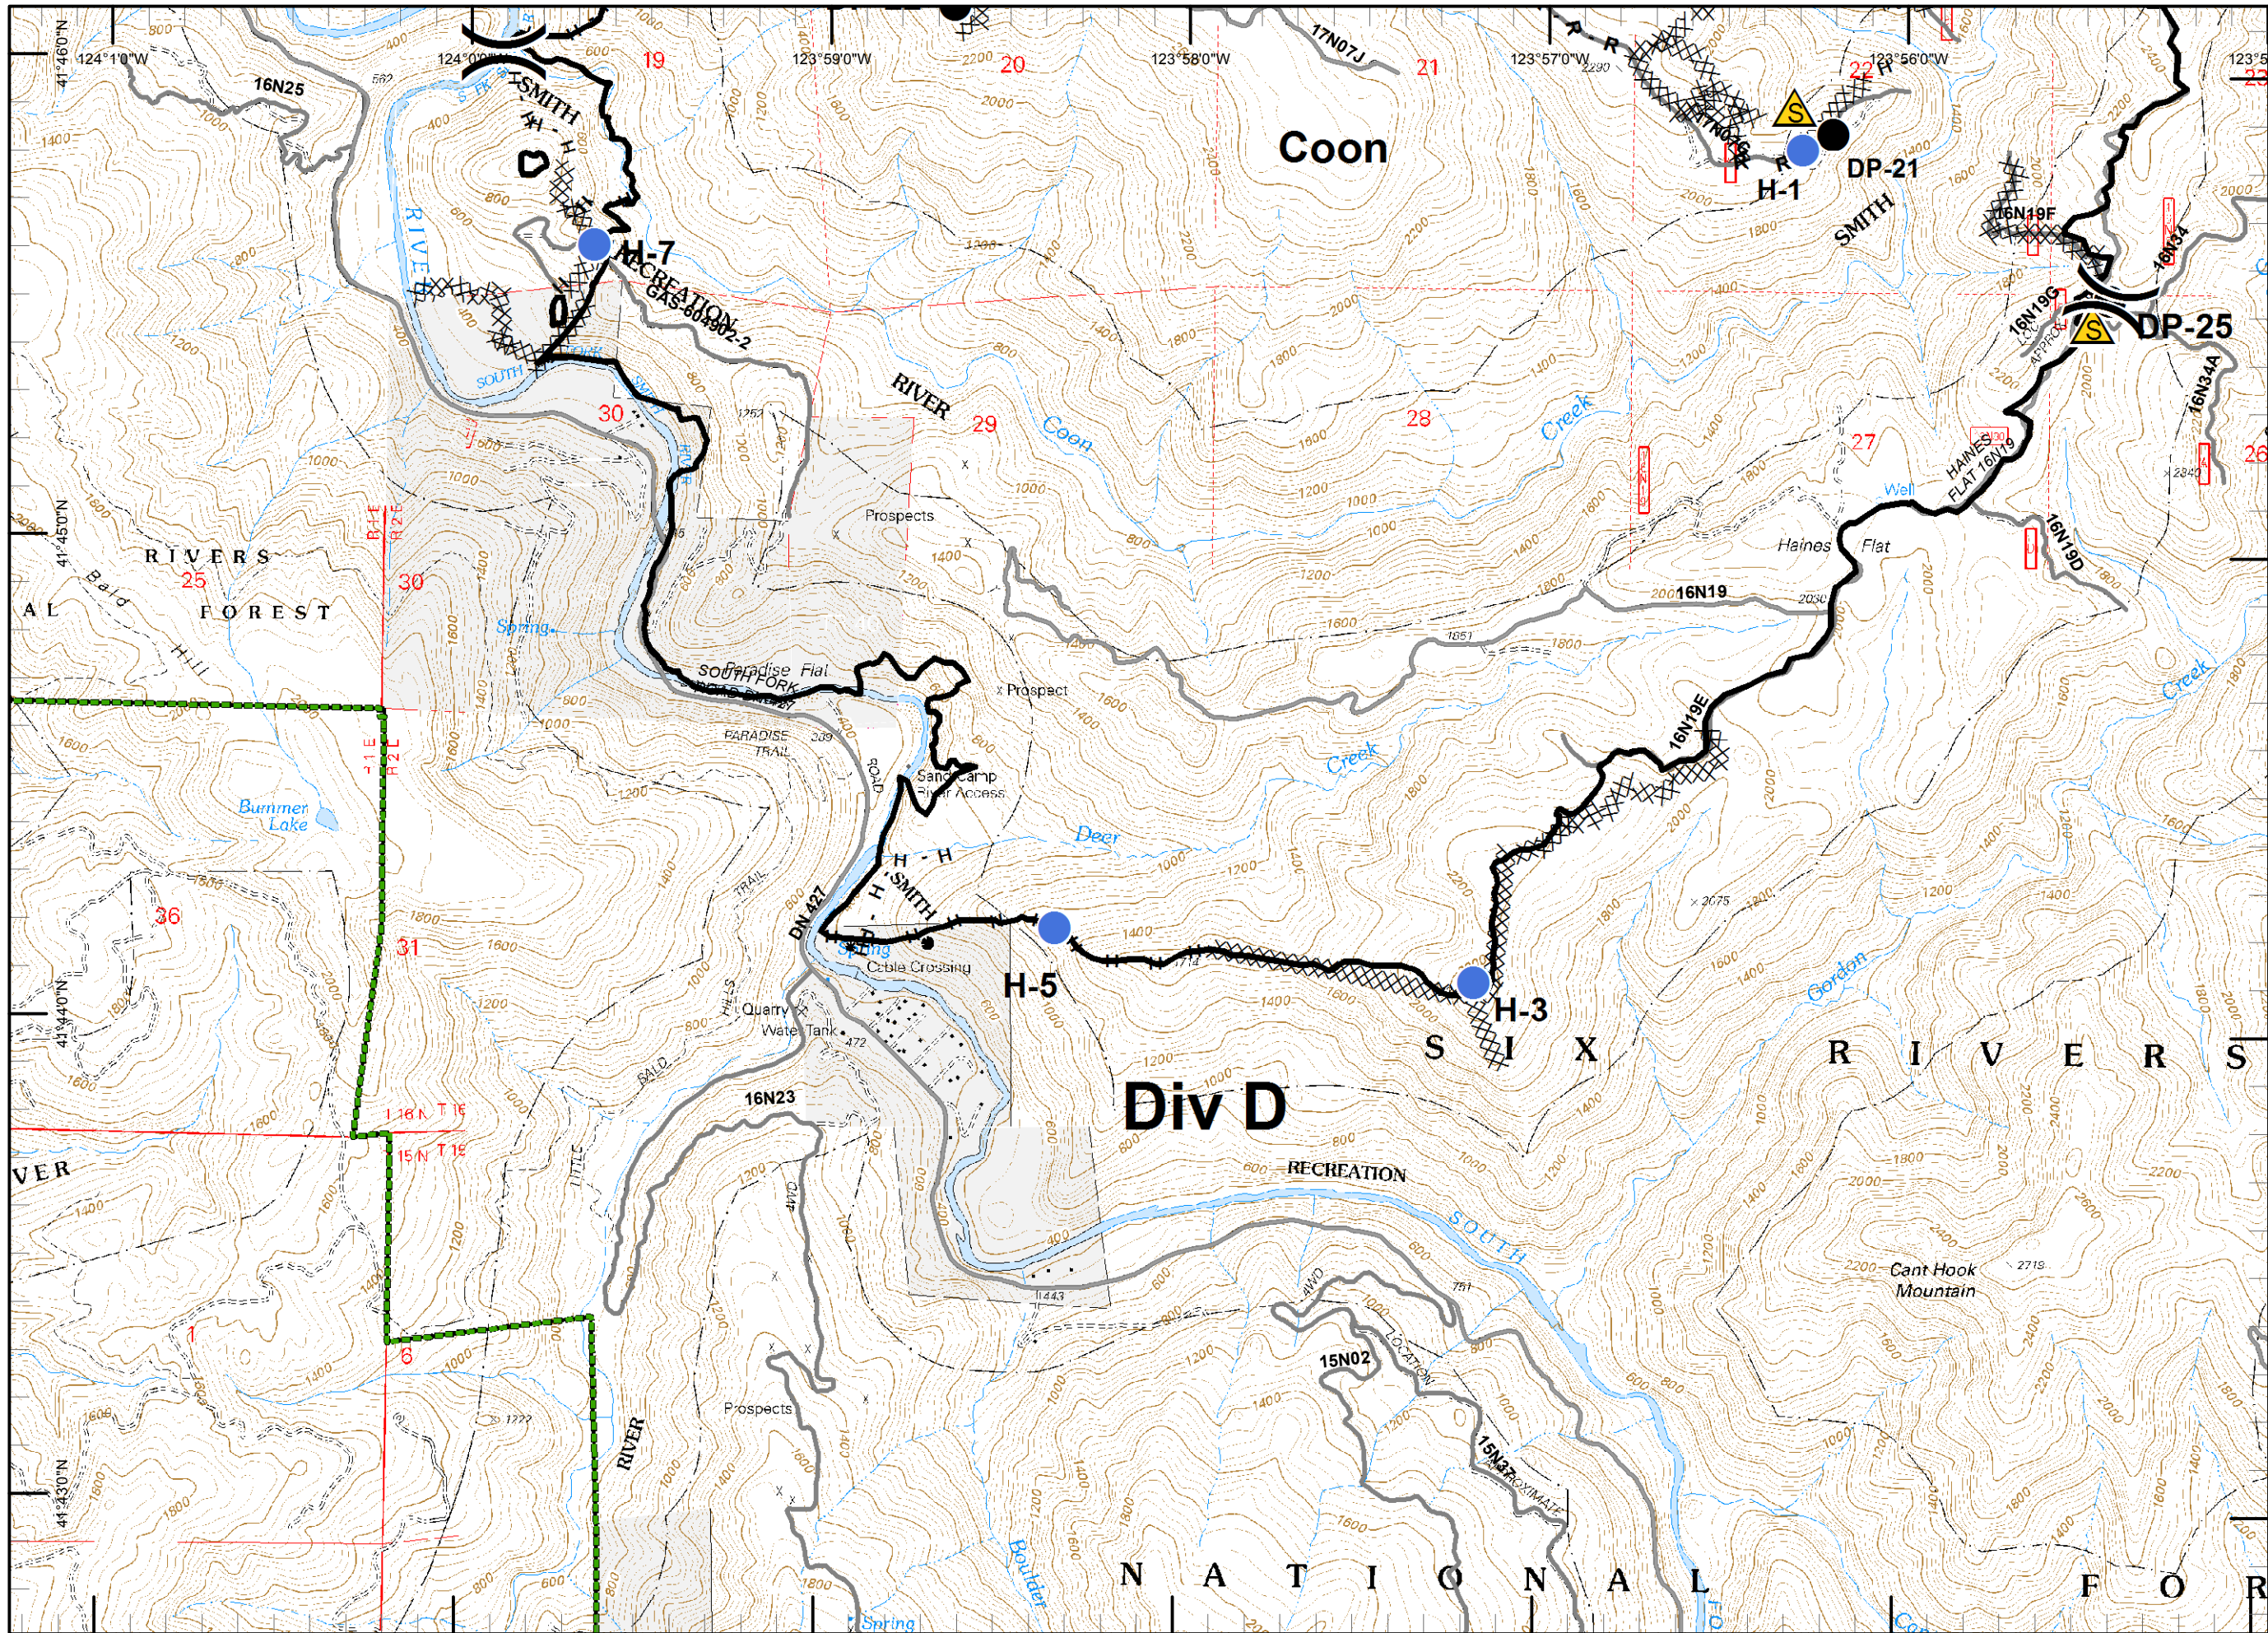

1. **Legend**
2. ( ) Division
   - Drop Point
   - ⊗ Fire Origin
   - ♂ Spot Fire
   - Helispot
   - Ⓢ Staging Area
   - Ⓜ Water Source
   - Ⓜ Restricted Water Source
   - WX RAWS
   - Ⓟ Incident Base
   - Ⓢ Camp
   - Ⓢ Incident Command Post
   - Ⓢ Repeater
   - ⚠ Safety Zone
   - Ⓢ Helibase
   - Ⓢ ● Proposed Dozer Line
   - Ⓢ Uncontrolled Fire Edge
   - Ⓢ Completed Dozer Line
   - Completed Line
   - H - H - Hand Line
   - R - R - Road as Completed Line
   - M - M - Masticated
   - G - G - Graded Road
   - ▭ Siskiyou Wilderness
   - Ⓢ Forest Boundary
   - Ⓢ Bear Basin Butte Botanical Area