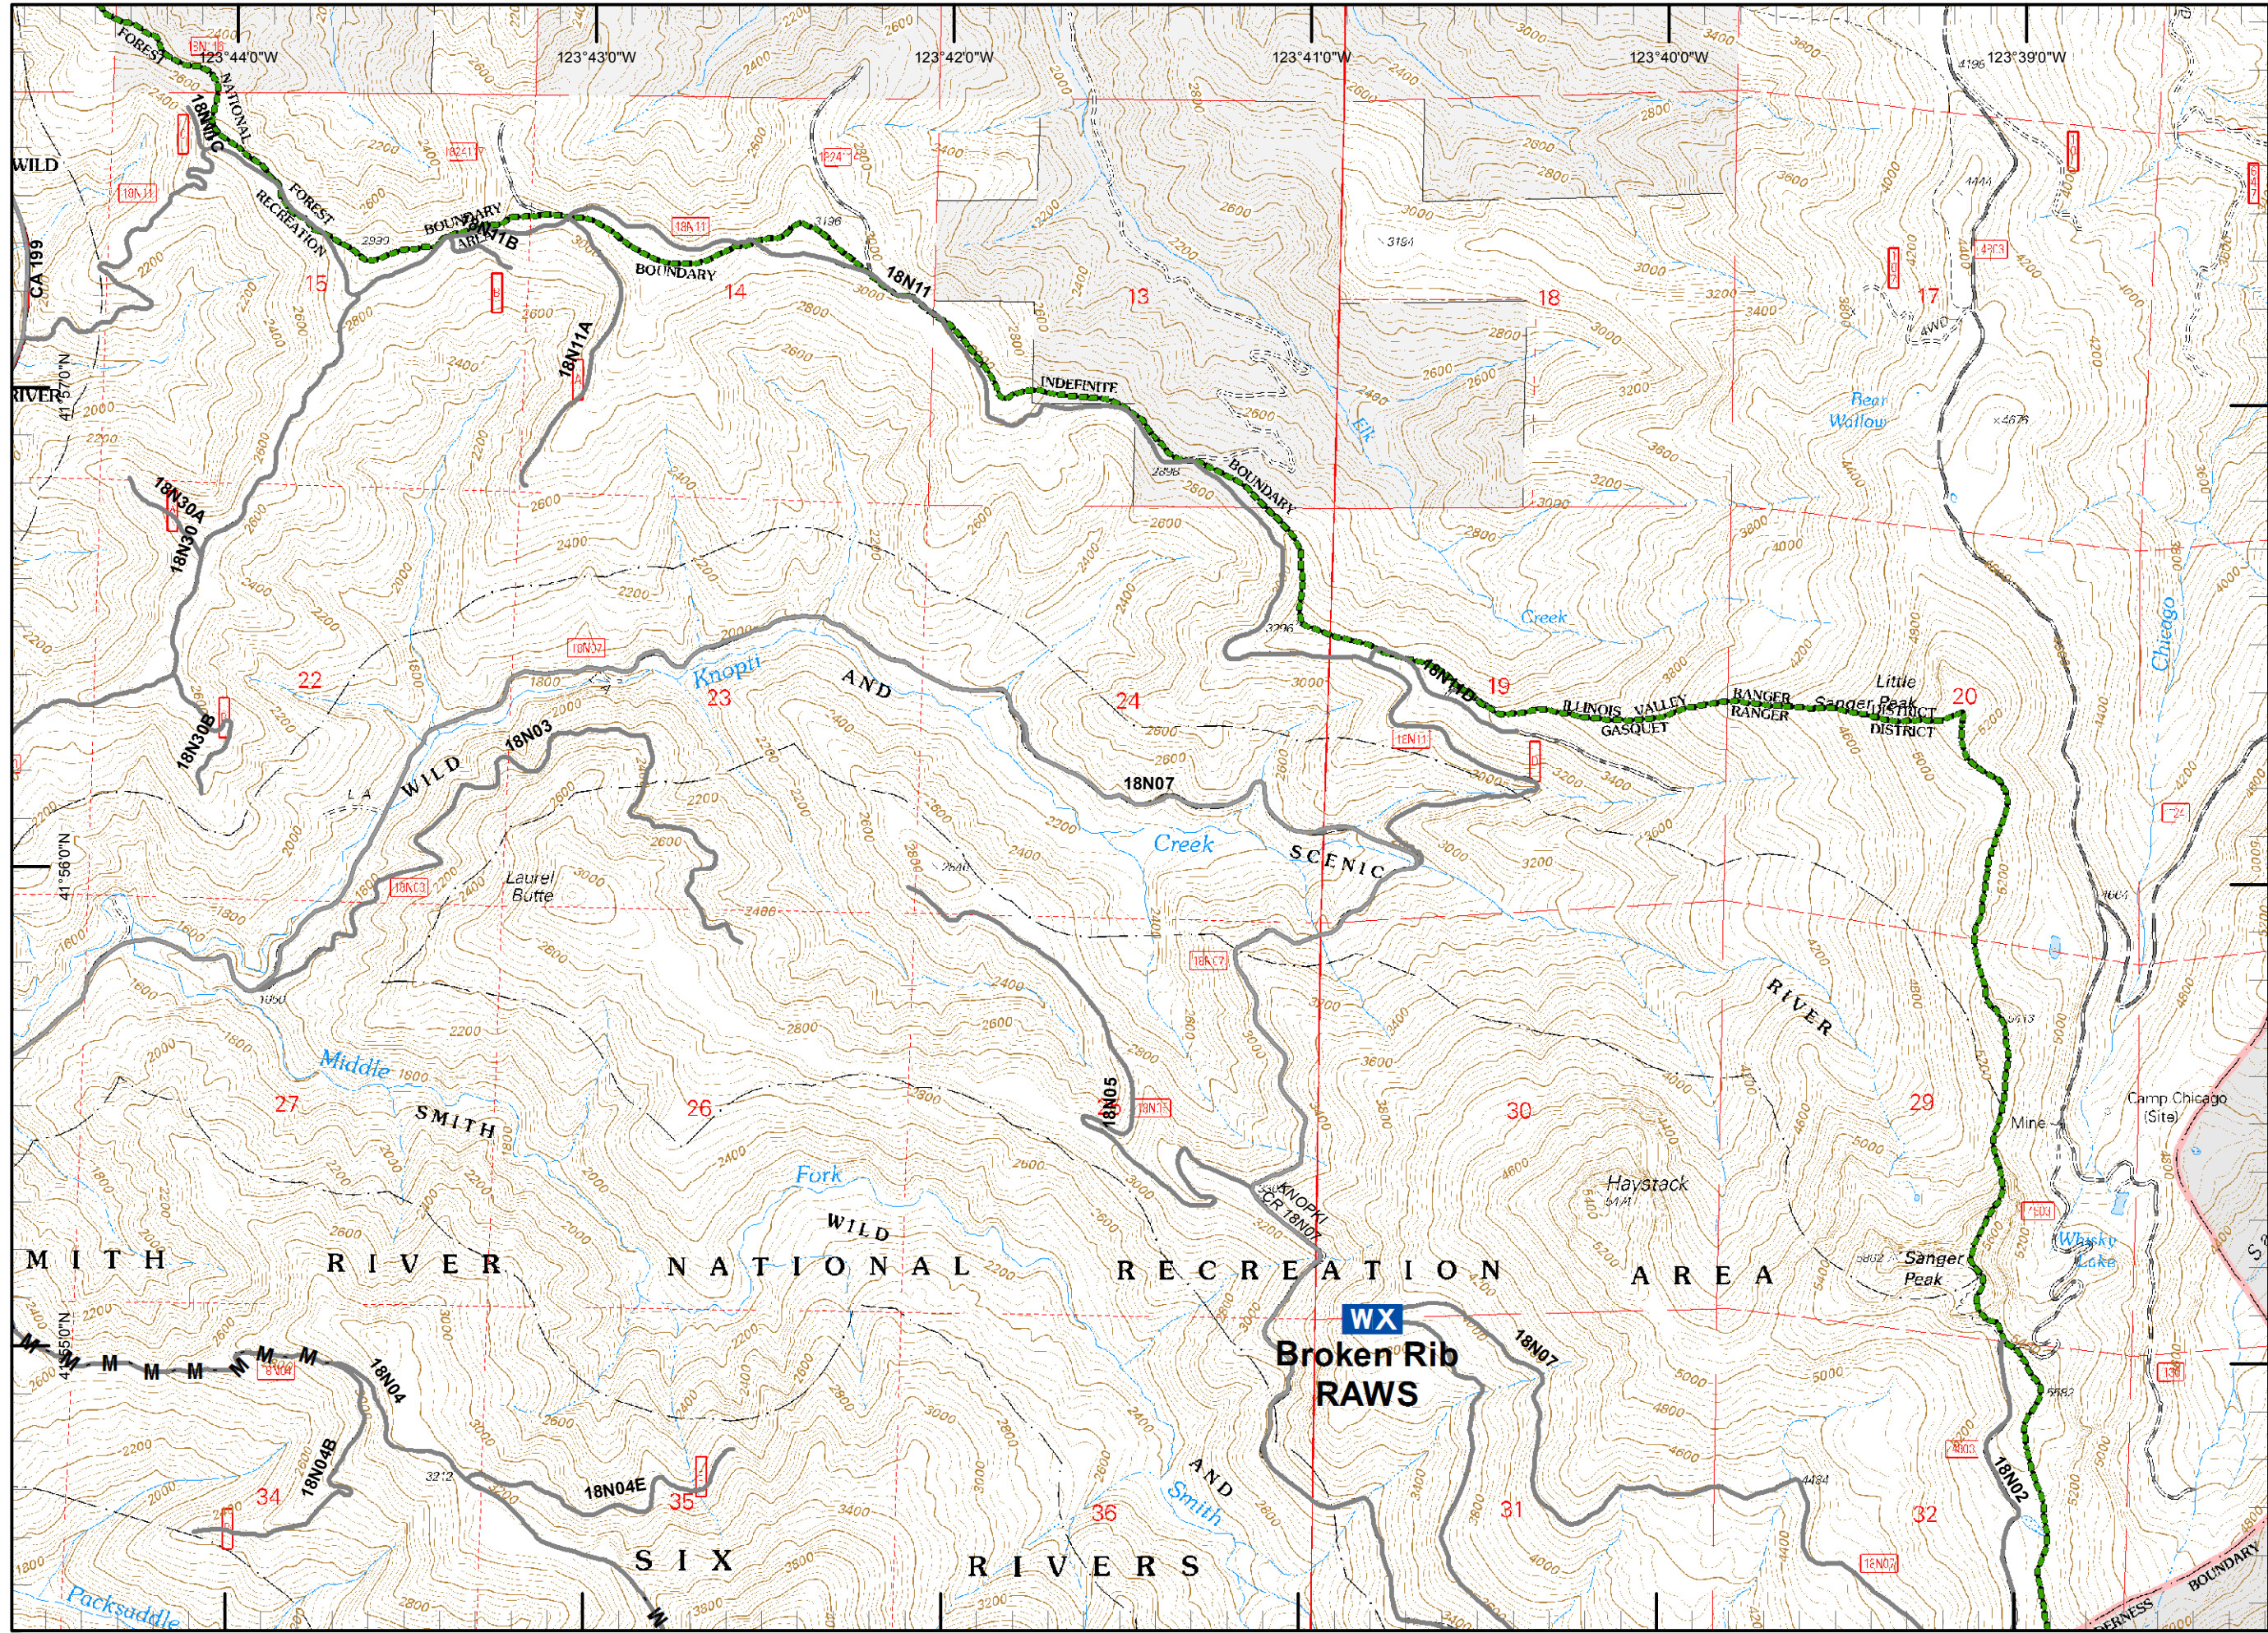

Legend

- () Division
- Drop Point
- ⊗ Fire Origin
- ♂ Spot Fire
- Helispot
- Ⓢ Staging Area
- Ⓜ Water Source
- Ⓜ Restricted Water Source
- WX RAWS
- Ⓟ Incident Base
- Ⓢ Camp
- Ⓜ Incident Command Post
- Ⓜ Repeater
- ⚠ Safety Zone
- Ⓜ Helibase
- ⊗ ● Proposed Dozer Line
- Ⓜ Uncontrolled Fire Edge
- Ⓜ Completed Dozer Line
- Completed Line
- H - H - Hand Line
- R - R - Road as Completed Line
- M - M - Masticated
- G - G - Graded Road
- Siskiyou Wilderness
- ▬ Forest Boundary
- ▬ Bear Basin Butte Botanical Area

RJM
 9/9/2015
 11:25:59 PM

Legend

- () Division
- Drop Point
- ⊗ Fire Origin
- ♂ Spot Fire
- Helispot
- ⊙ Staging Area
- ⊙ Water Source
- ⊙ Restricted Water Source
- WX RAWS
- ⊙ Incident Base
- ⊙ Camp
- ⊙ Incident Command Post
- ⊙ Repeater
- ⚠ Safety Zone
- ⊙ Helibase
- ⊙ Proposed Dozer Line
- ⊙ Uncontrolled Fire Edge
- ⊙ Completed Dozer Line
- Completed Line
- H - H - Hand Line
- R - R - Road as Completed Line
- M - M - Masticated
- G - G - Graded Road
- Siskiyou Wilderness
- ▬ Forest Boundary
- ▬ Bear Basin Butte Botanical Area

RJM
 9/9/2015
 11:26:03 PM

Legend

- () Division
- Drop Point
- ⊗ Fire Origin
- ♂ Spot Fire
- Helispot
- ⊙ Staging Area
- ⊙ Water Source
- ⊙ Restricted Water Source
- WX RAWS
- ⊙ Incident Base
- ⊙ Camp
- ⊙ Incident Command Post
- ⊙ Repeater
- ⚠ Safety Zone
- ⊙ Helibase
- ⊙ • Proposed Dozer Line
- Uncontrolled Fire Edge
- ⊗ Completed Dozer Line
- Completed Line
- H - H - Hand Line
- R - R - Road as Completed Line
- M - M - Masticated
- G - G - Graded Road
- Siskiyou Wilderness
- ▬ Forest Boundary
- ▨ Bear Basin Butte Botanical Area