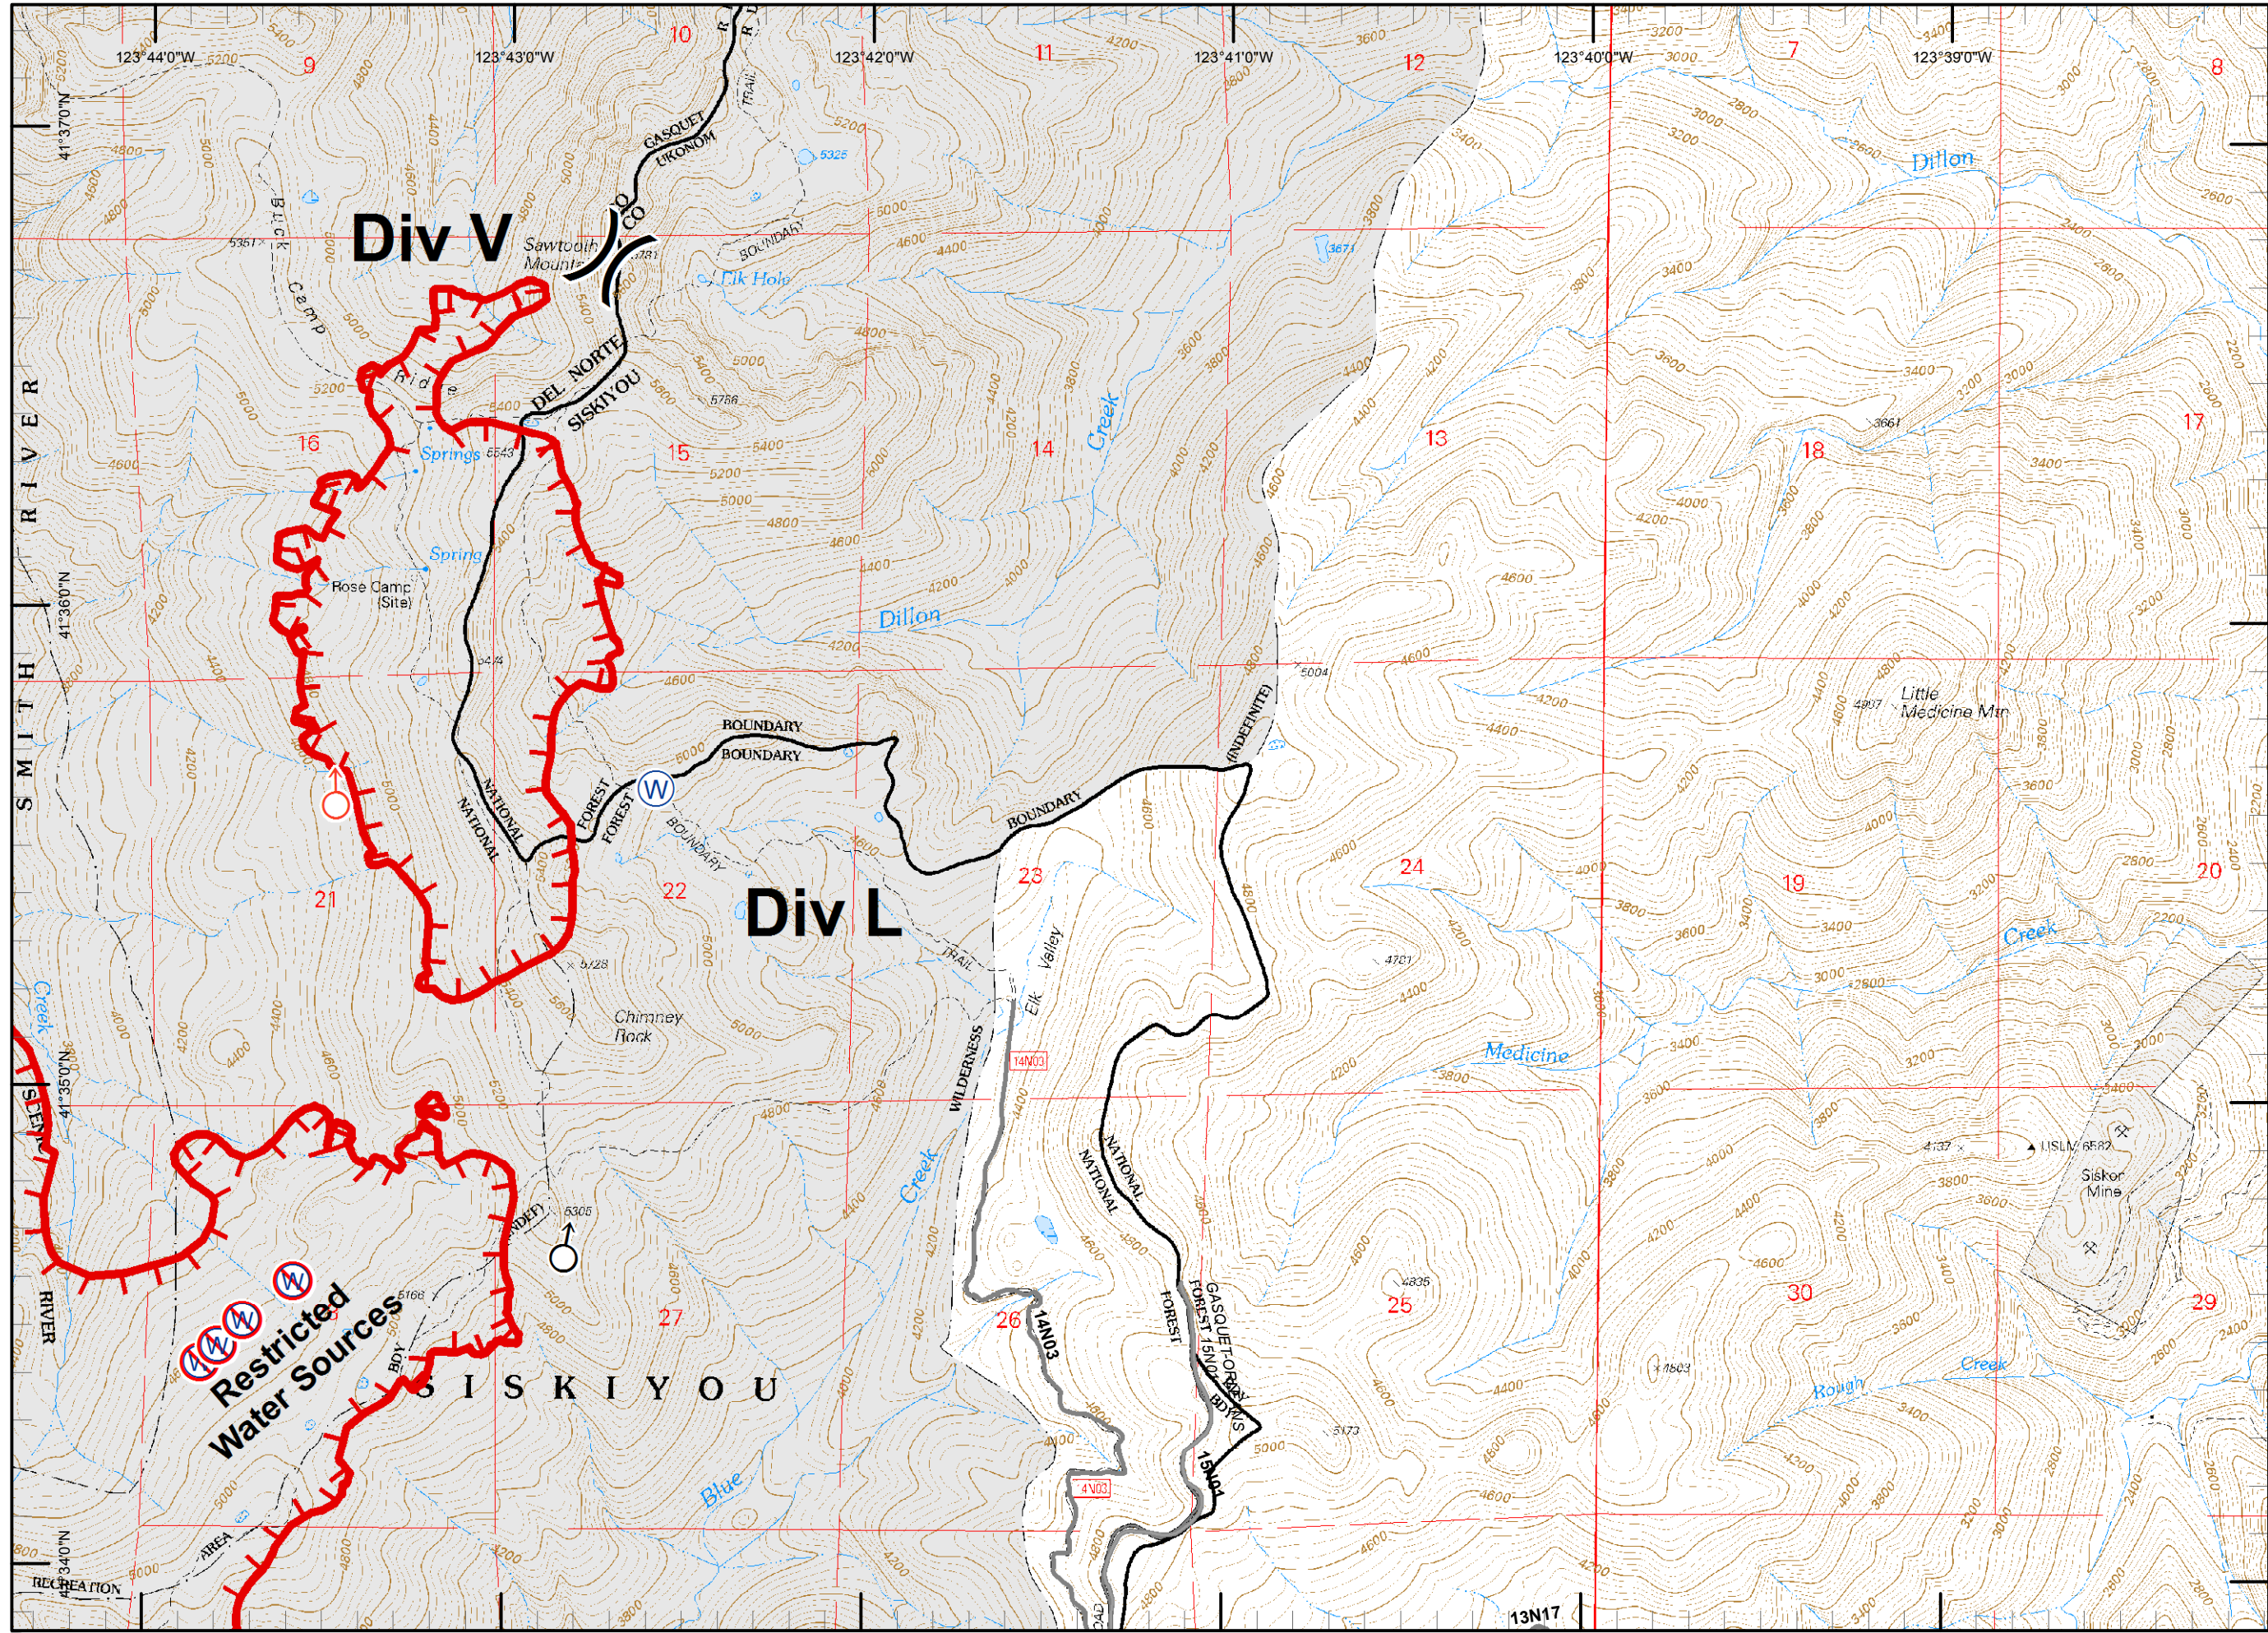

Legend

- ( ) Division
- Drop Point
- ⊗ Fire Origin
- ♂ Spot Fire
- Helispot
- Ⓢ Staging Area
- Ⓜ Water Source
- Ⓜ Restricted Water Source
- WX RAWS
- Ⓟ Incident Base
- Ⓢ Camp
- Ⓜ Incident Command Post
- Ⓜ Repeater
- ⚠ Safety Zone
- Ⓜ Helibase
- ⊗ ● Proposed Dozer Line
- Ⓜ Uncontrolled Fire Edge
- Ⓜ Completed Dozer Line
- Completed Line
- H - H - Hand Line
- R - R - Road as Completed Line
- M - M - Masticated
- G - G - Graded Road
- ▒ Siskiyou Wilderness
- ▒ Forest Boundary
- ▒ Bear Basin Butte Botanical Area