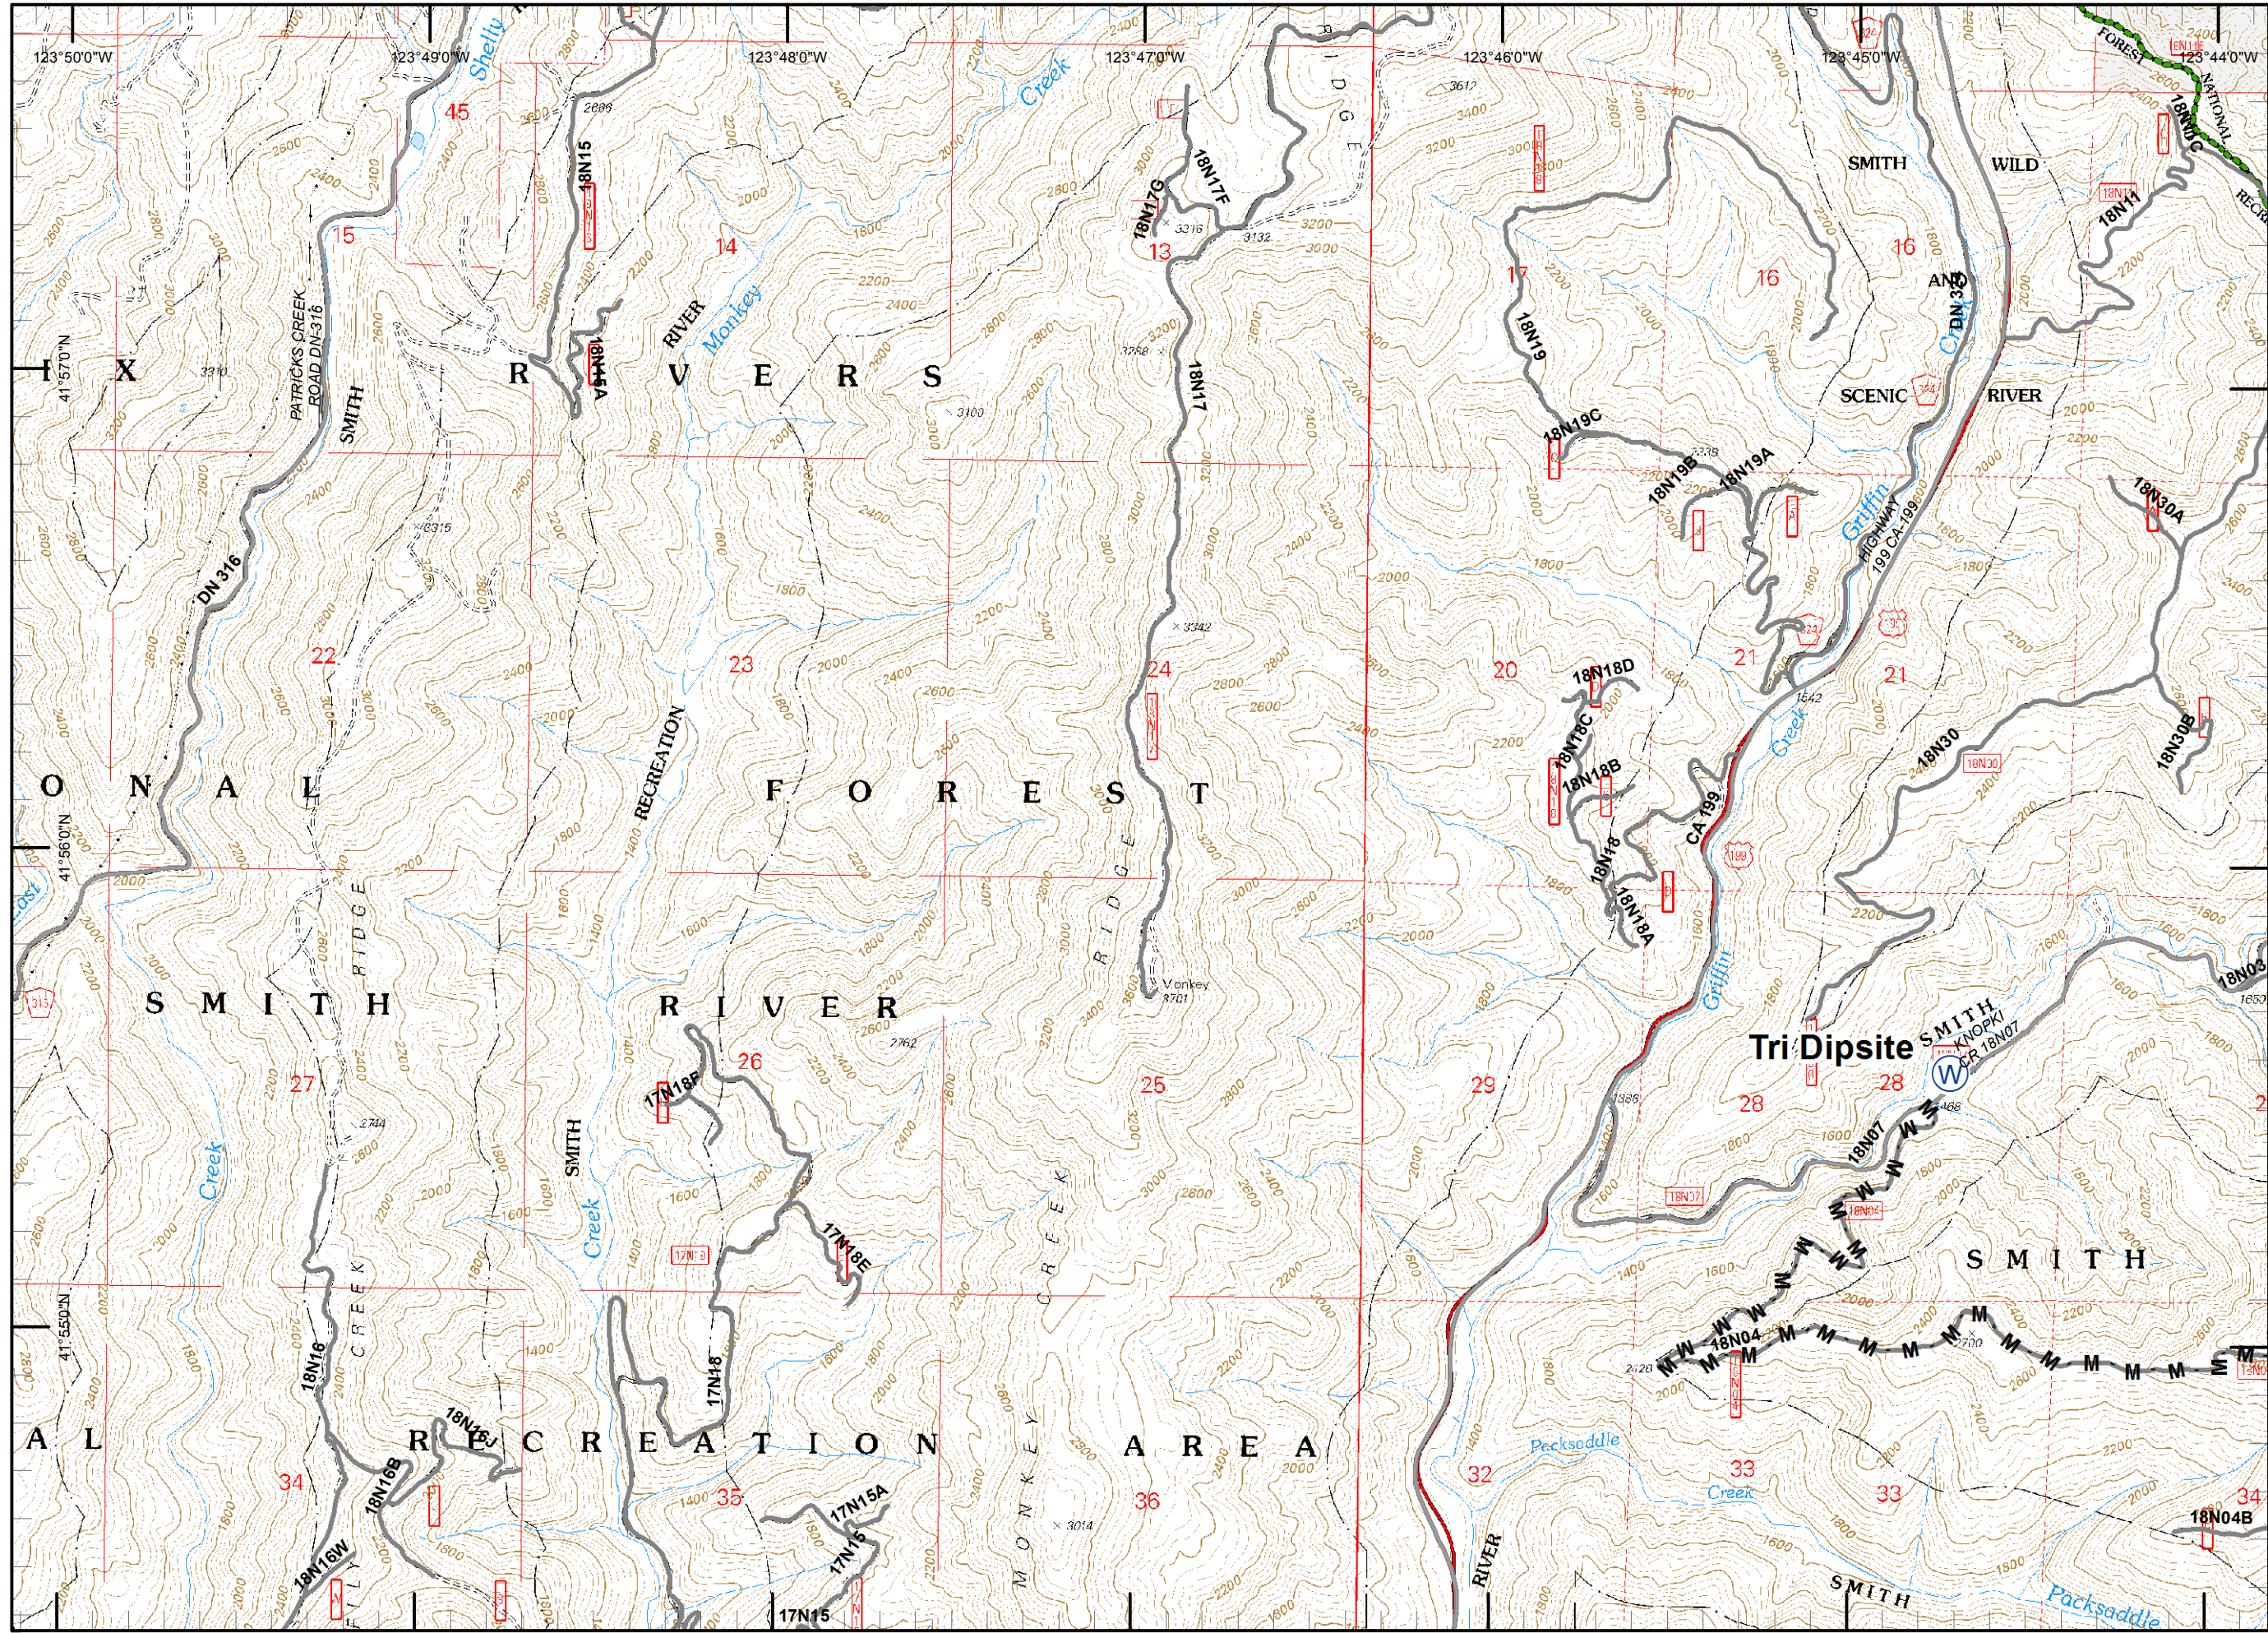

Legend

- () Division
- Drop Point
- ⊗ Fire Origin
- ♂ Spot Fire
- Helispot
- Ⓢ Staging Area
- Ⓜ Water Source
- Ⓜ Restricted Water Source
- WX RAWS
- Ⓟ Incident Base
- Ⓢ Camp
- Ⓜ Incident Command Post
- Ⓜ Repeater
- ⚠ Safety Zone
- Ⓜ Helibase
- ⊗ ● Proposed Dozer Line
- Ⓜ Uncontrolled Fire Edge
- Ⓜ Completed Dozer Line
- Completed Line
- H - H - Hand Line
- R - R - Road as Completed Line
- M - M - Masticated
- G - G - Graded Road
- Siskiyou Wilderness
- ▬ Forest Boundary
- ▬ Bear Basin Butte Botanical Area

RJM
 9/9/2015
 11:25:59 PM

Legend

- () Division
- Drop Point
- ⊗ Fire Origin
- ♂ Spot Fire
- Helispot
- ⊙ Staging Area
- ⊙ Water Source
- ⊙ Restricted Water Source
- WX RAWS
- ⊙ Incident Base
- ⊙ Camp
- ⊙ Incident Command Post
- ⊙ Repeater
- ⚠ Safety Zone
- ⊙ Helibase
- ⊙ Proposed Dozer Line
- ⊙ Uncontrolled Fire Edge
- ⊙ Completed Dozer Line
- Completed Line
- H - H - Hand Line
- R - R - Road as Completed Line
- M - M - Masticated
- G - G - Graded Road
- Siskiyou Wilderness
- ▬ Forest Boundary
- ▬ Bear Basin Butte Botanical Area