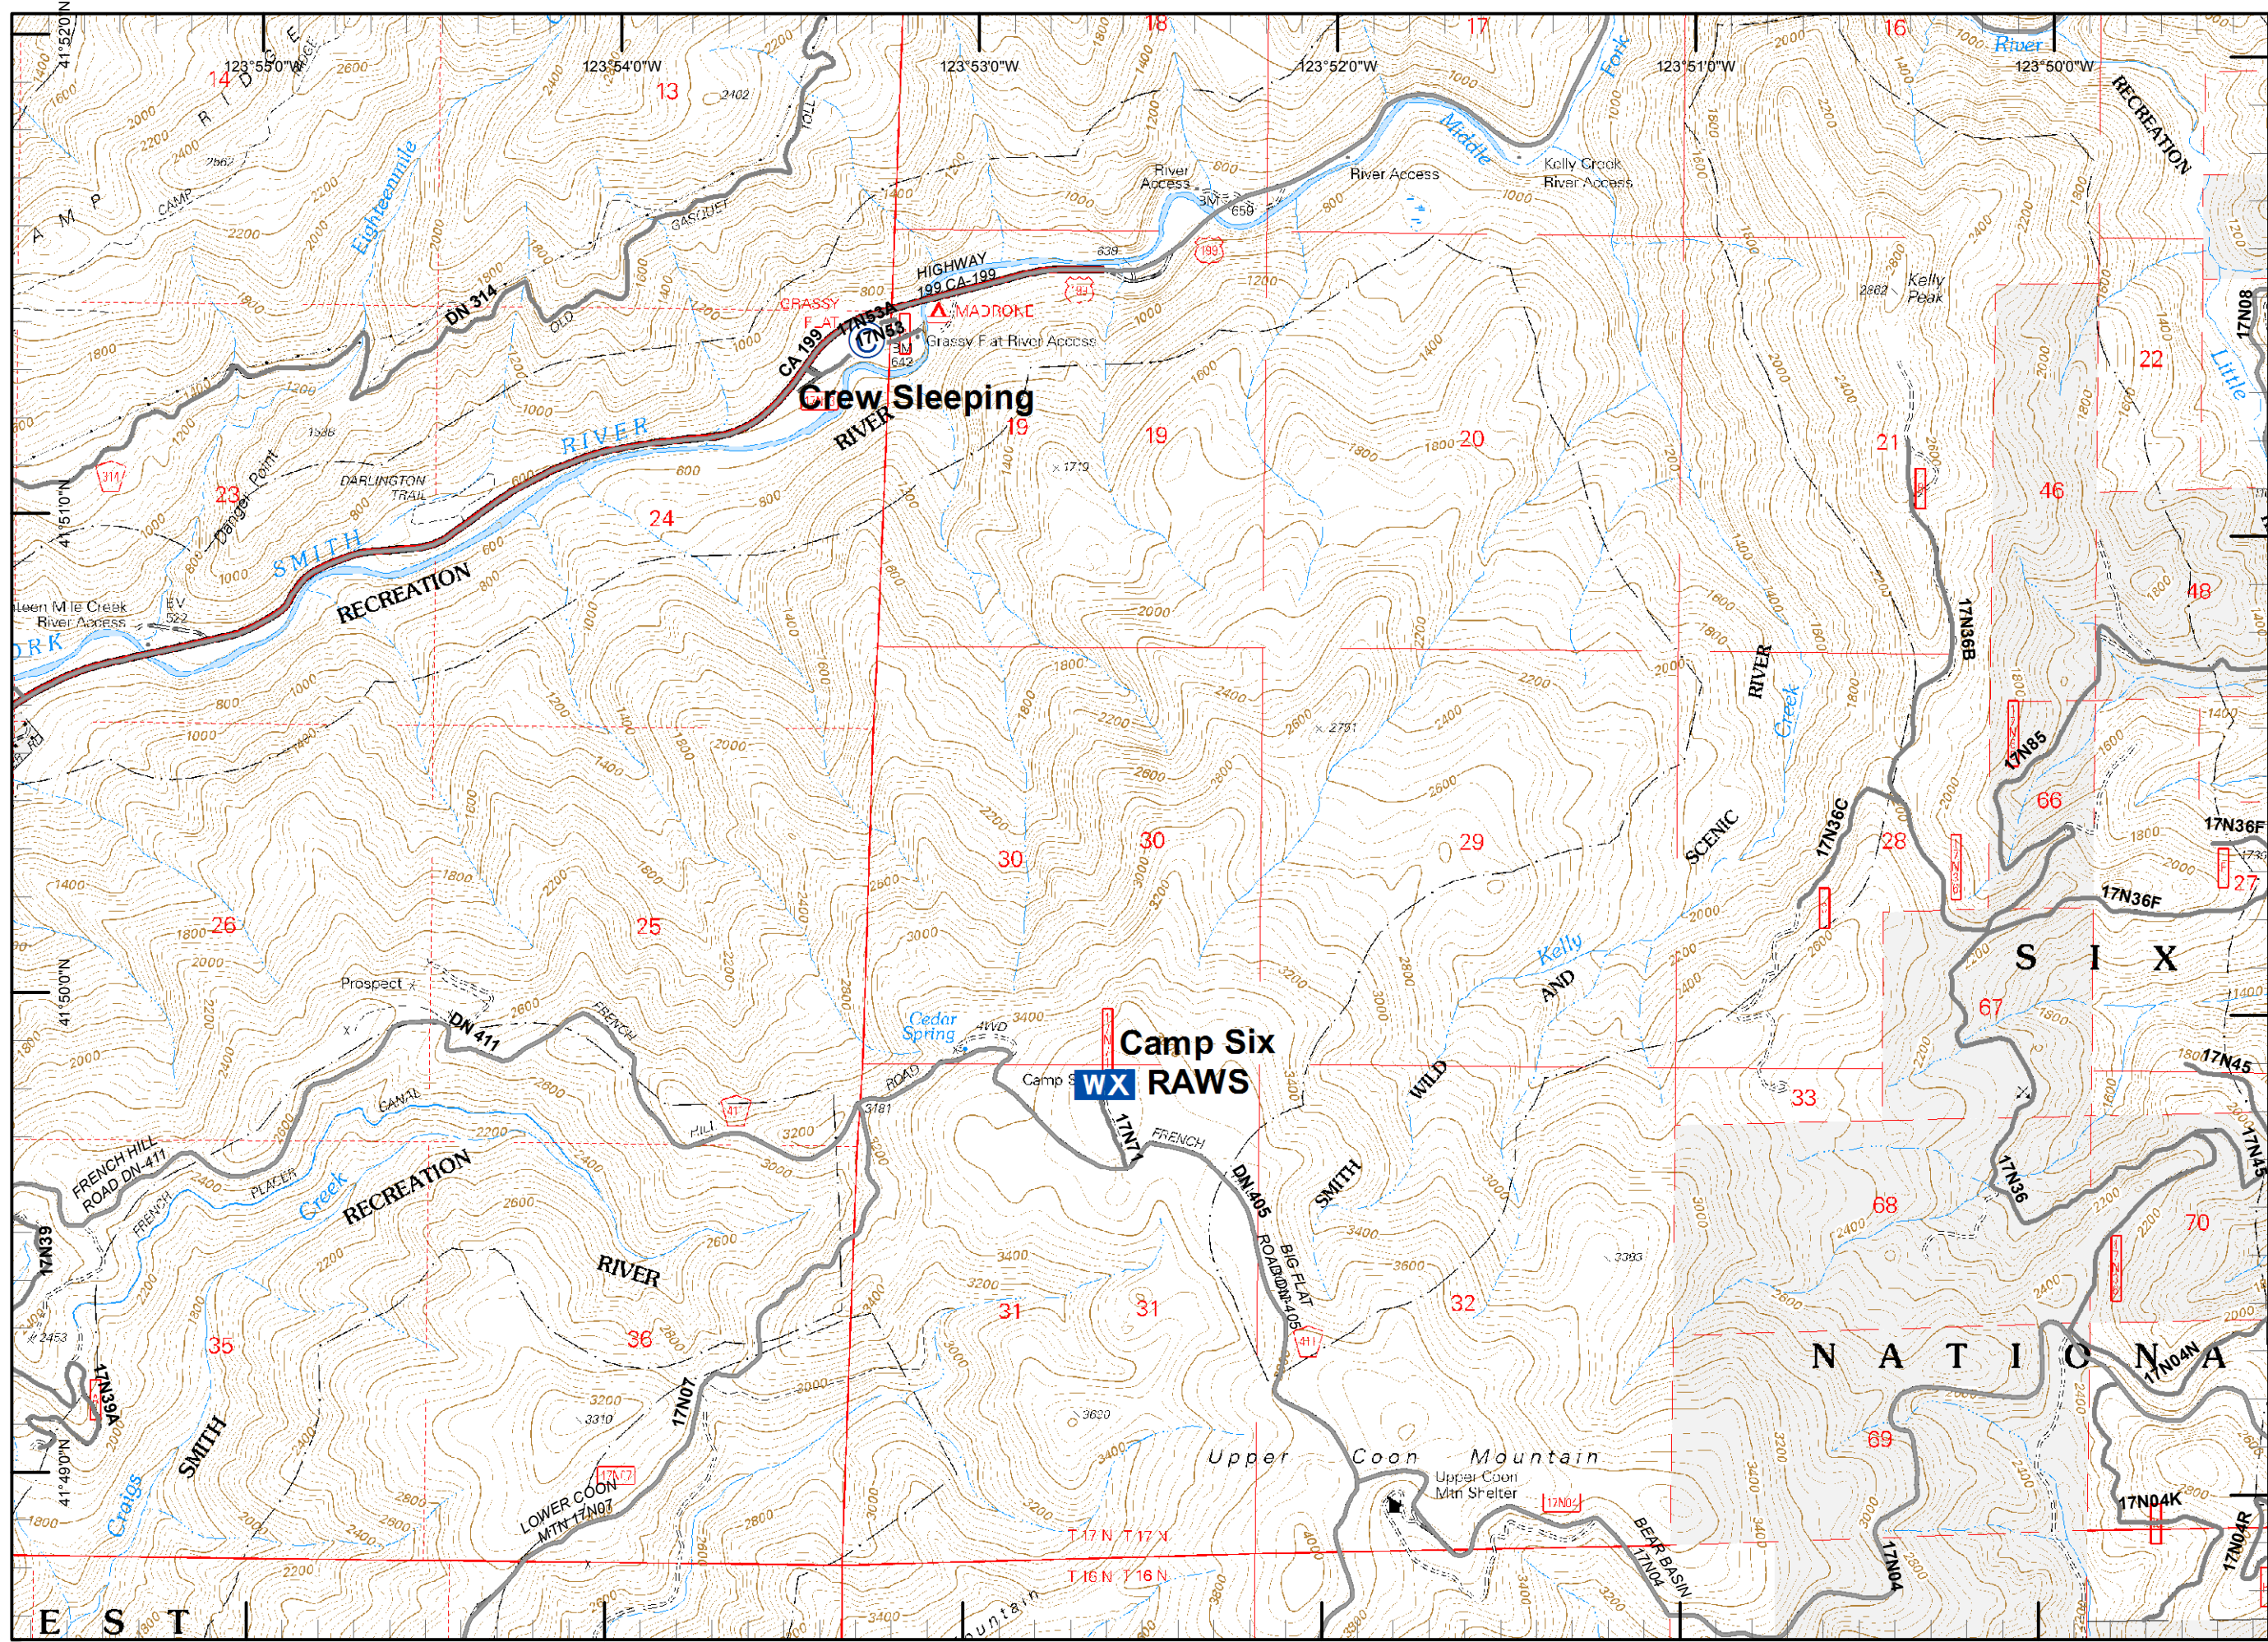

Legend

- () Division
- Drop Point
- ⊗ Fire Origin
- ♂ Spot Fire
- Helispot
- Ⓢ Staging Area
- Ⓜ Water Source
- Ⓜ Restricted Water Source
- WX RAWS
- Ⓟ Incident Base
- Ⓢ Camp
- Ⓜ Incident Command Post
- Ⓜ Repeater
- ⚠ Safety Zone
- Ⓜ Helibase
- ⊗ • Proposed Dozer Line
- Uncontrolled Fire Edge
- ⊗ Completed Dozer Line
- Completed Line
- H - H - Hand Line
- R - R - Road as Completed Line
- M - M - Masticated
- G - G - Graded Road
- Siskiyou Wilderness
- Forest Boundary
- ▨ Bear Basin Butte Botanical Area

North arrow pointing up.

RJM
9/9/2015
11:26:16 PM

Legend

- () Division
- Drop Point
- ⊗ Fire Origin
- ♂ Spot Fire
- Helispot
- Ⓢ Staging Area
- Ⓜ Water Source
- Ⓜ Restricted Water Source
- WX RAWS
- Ⓟ Incident Base
- Ⓢ Camp
- Ⓢ Incident Command Post
- Ⓢ Repeater
- ⚠ Safety Zone
- Ⓢ Helibase
- Ⓢ ● Proposed Dozer Line
- Ⓢ Uncontrolled Fire Edge
- Ⓢ Completed Dozer Line
- Completed Line
- H - H - Hand Line
- R - R - Road as Completed Line
- M - M - Masticated
- G - G - Graded Road
- Siskiyou Wilderness
- ▬ Forest Boundary
- ▬ Bear Basin Butte Botanical Area

N
 RJM
 9/9/2015
 11:26:20 PM

Legend

- () Division
- Drop Point
- ⊗ Fire Origin
- ♂ Spot Fire
- Helispot
- Ⓢ Staging Area
- Ⓜ Water Source
- Ⓜ Restricted Water Source
- WX RAWS
- Ⓟ Incident Base
- Ⓢ Camp
- Ⓢ Incident Command Post
- Ⓜ Repeater
- ⚠ Safety Zone
- Ⓜ Helibase
- ⊗ • Proposed Dozer Line
- Ⓢ Uncontrolled Fire Edge
- Ⓢ Completed Dozer Line
- Completed Line
- H - H - Hand Line
- R - R - Road as Completed Line
- M - M - Masticated
- G - G - Graded Road
- Siskiyou Wilderness
- Ⓢ Forest Boundary
- Ⓢ Bear Basin Butte Botanical Area