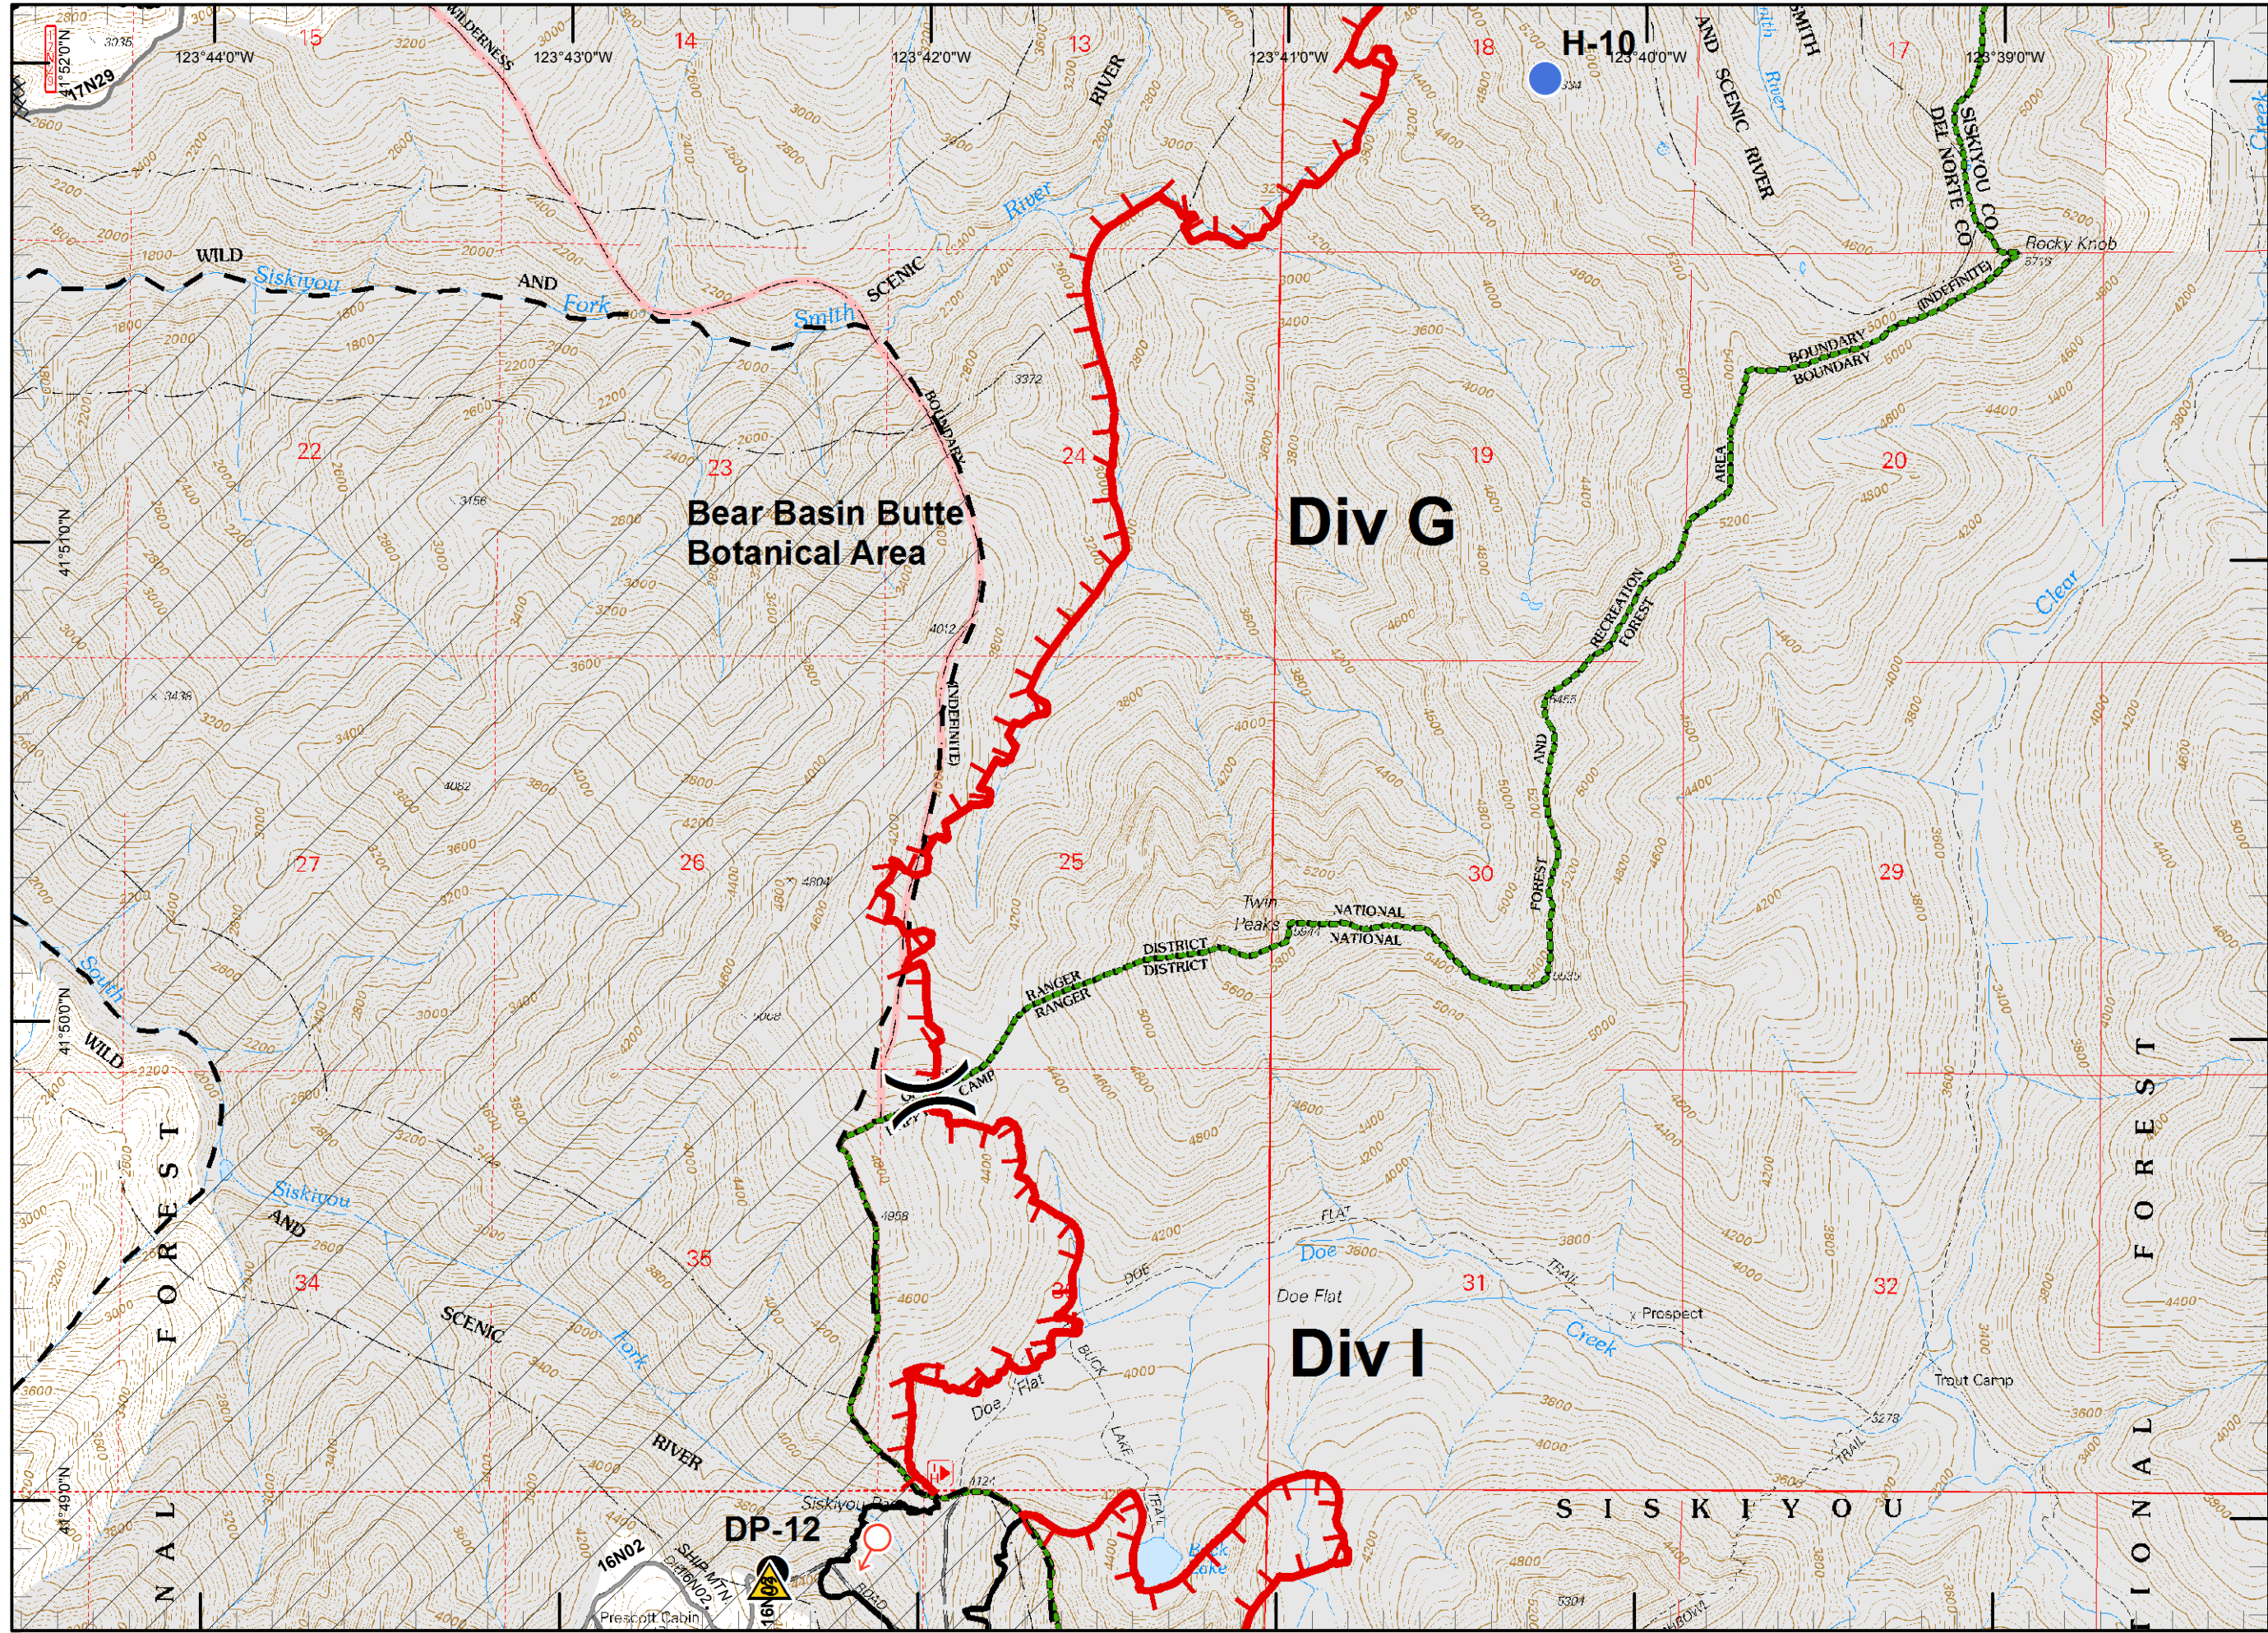

RJM  
 9/11/2015  
 10:44:49 PM

Legend

- ( ) Division
- Drop Point
- ⊗ Fire Origin
- ♂ Spot Fire
- Helispot
- Ⓢ Staging Area
- Ⓜ Water Source
- Ⓜ Restricted Water Source
- WX RAWS
- Ⓟ Incident Base
- Ⓢ Camp
- Ⓜ Incident Command Post
- Ⓜ Repeater
- ⚠ Safety Zone
- Ⓜ Helibase
- ⊗ • Proposed Dozer Line
- Ⓜ Uncontrolled Fire Edge
- Ⓜ Completed Dozer Line
- Completed Line
- H - H - Hand Line
- R - R - Road as Completed Line
- M - M - Masticated
- G - G - Graded Road
- Siskiyou Wilderness
- Ⓜ Forest Boundary
- Ⓜ Bear Basin Butte Botanical Area

**Legend**

- ( ) Division
- Drop Point
- ⊗ Fire Origin
- ♂ Spot Fire
- Helispot
- Ⓢ Staging Area
- Ⓜ Water Source
- Ⓜ Restricted Water Source
- WX RAWs
- Ⓢ Incident Base
- Ⓢ Camp
- Ⓢ Incident Command Post
- Ⓢ Repeater
- ⚠ Safety Zone
- Ⓢ Helibase
- ⊗ ● Proposed Dozer Line
- ▬ Uncontrolled Fire Edge
- ▬ Completed Dozer Line
- ▬ Completed Line
- H - H - Hand Line
- R - R - Road as Completed Line
- M - M - Masticated
- G - G - Graded Road
- ▬ Siskiyou Wilderness
- ▬ Forest Boundary
- ▬ Bear Basin Butte Botanical Area

N  
 RJM  
 9/11/2015  
 10:44:58 PM

- Legend**
- ( ) Division
  - Drop Point
  - ⊗ Fire Origin
  - ♂ Spot Fire
  - Helispot
  - Ⓢ Staging Area
  - Ⓜ Water Source
  - Ⓜ Restricted Water Source
  - WX RAWS
  - Ⓟ Incident Base
  - Ⓢ Camp
  - Ⓜ Incident Command Post
  - Ⓜ Repeater
  - ⚠ Safety Zone
  - Ⓜ Helibase
  - Ⓜ Proposed Dozer Line
  - Ⓜ Uncontrolled Fire Edge
  - Ⓜ Completed Dozer Line
  - Completed Line
  - H - H - Hand Line
  - R - R - Road as Completed Line
  - M - M - Masticated
  - G - G - Graded Road
  - Siskiyou Wilderness
  - ▬ Forest Boundary
  - ▬ Bear Basin Butte Botanical Area