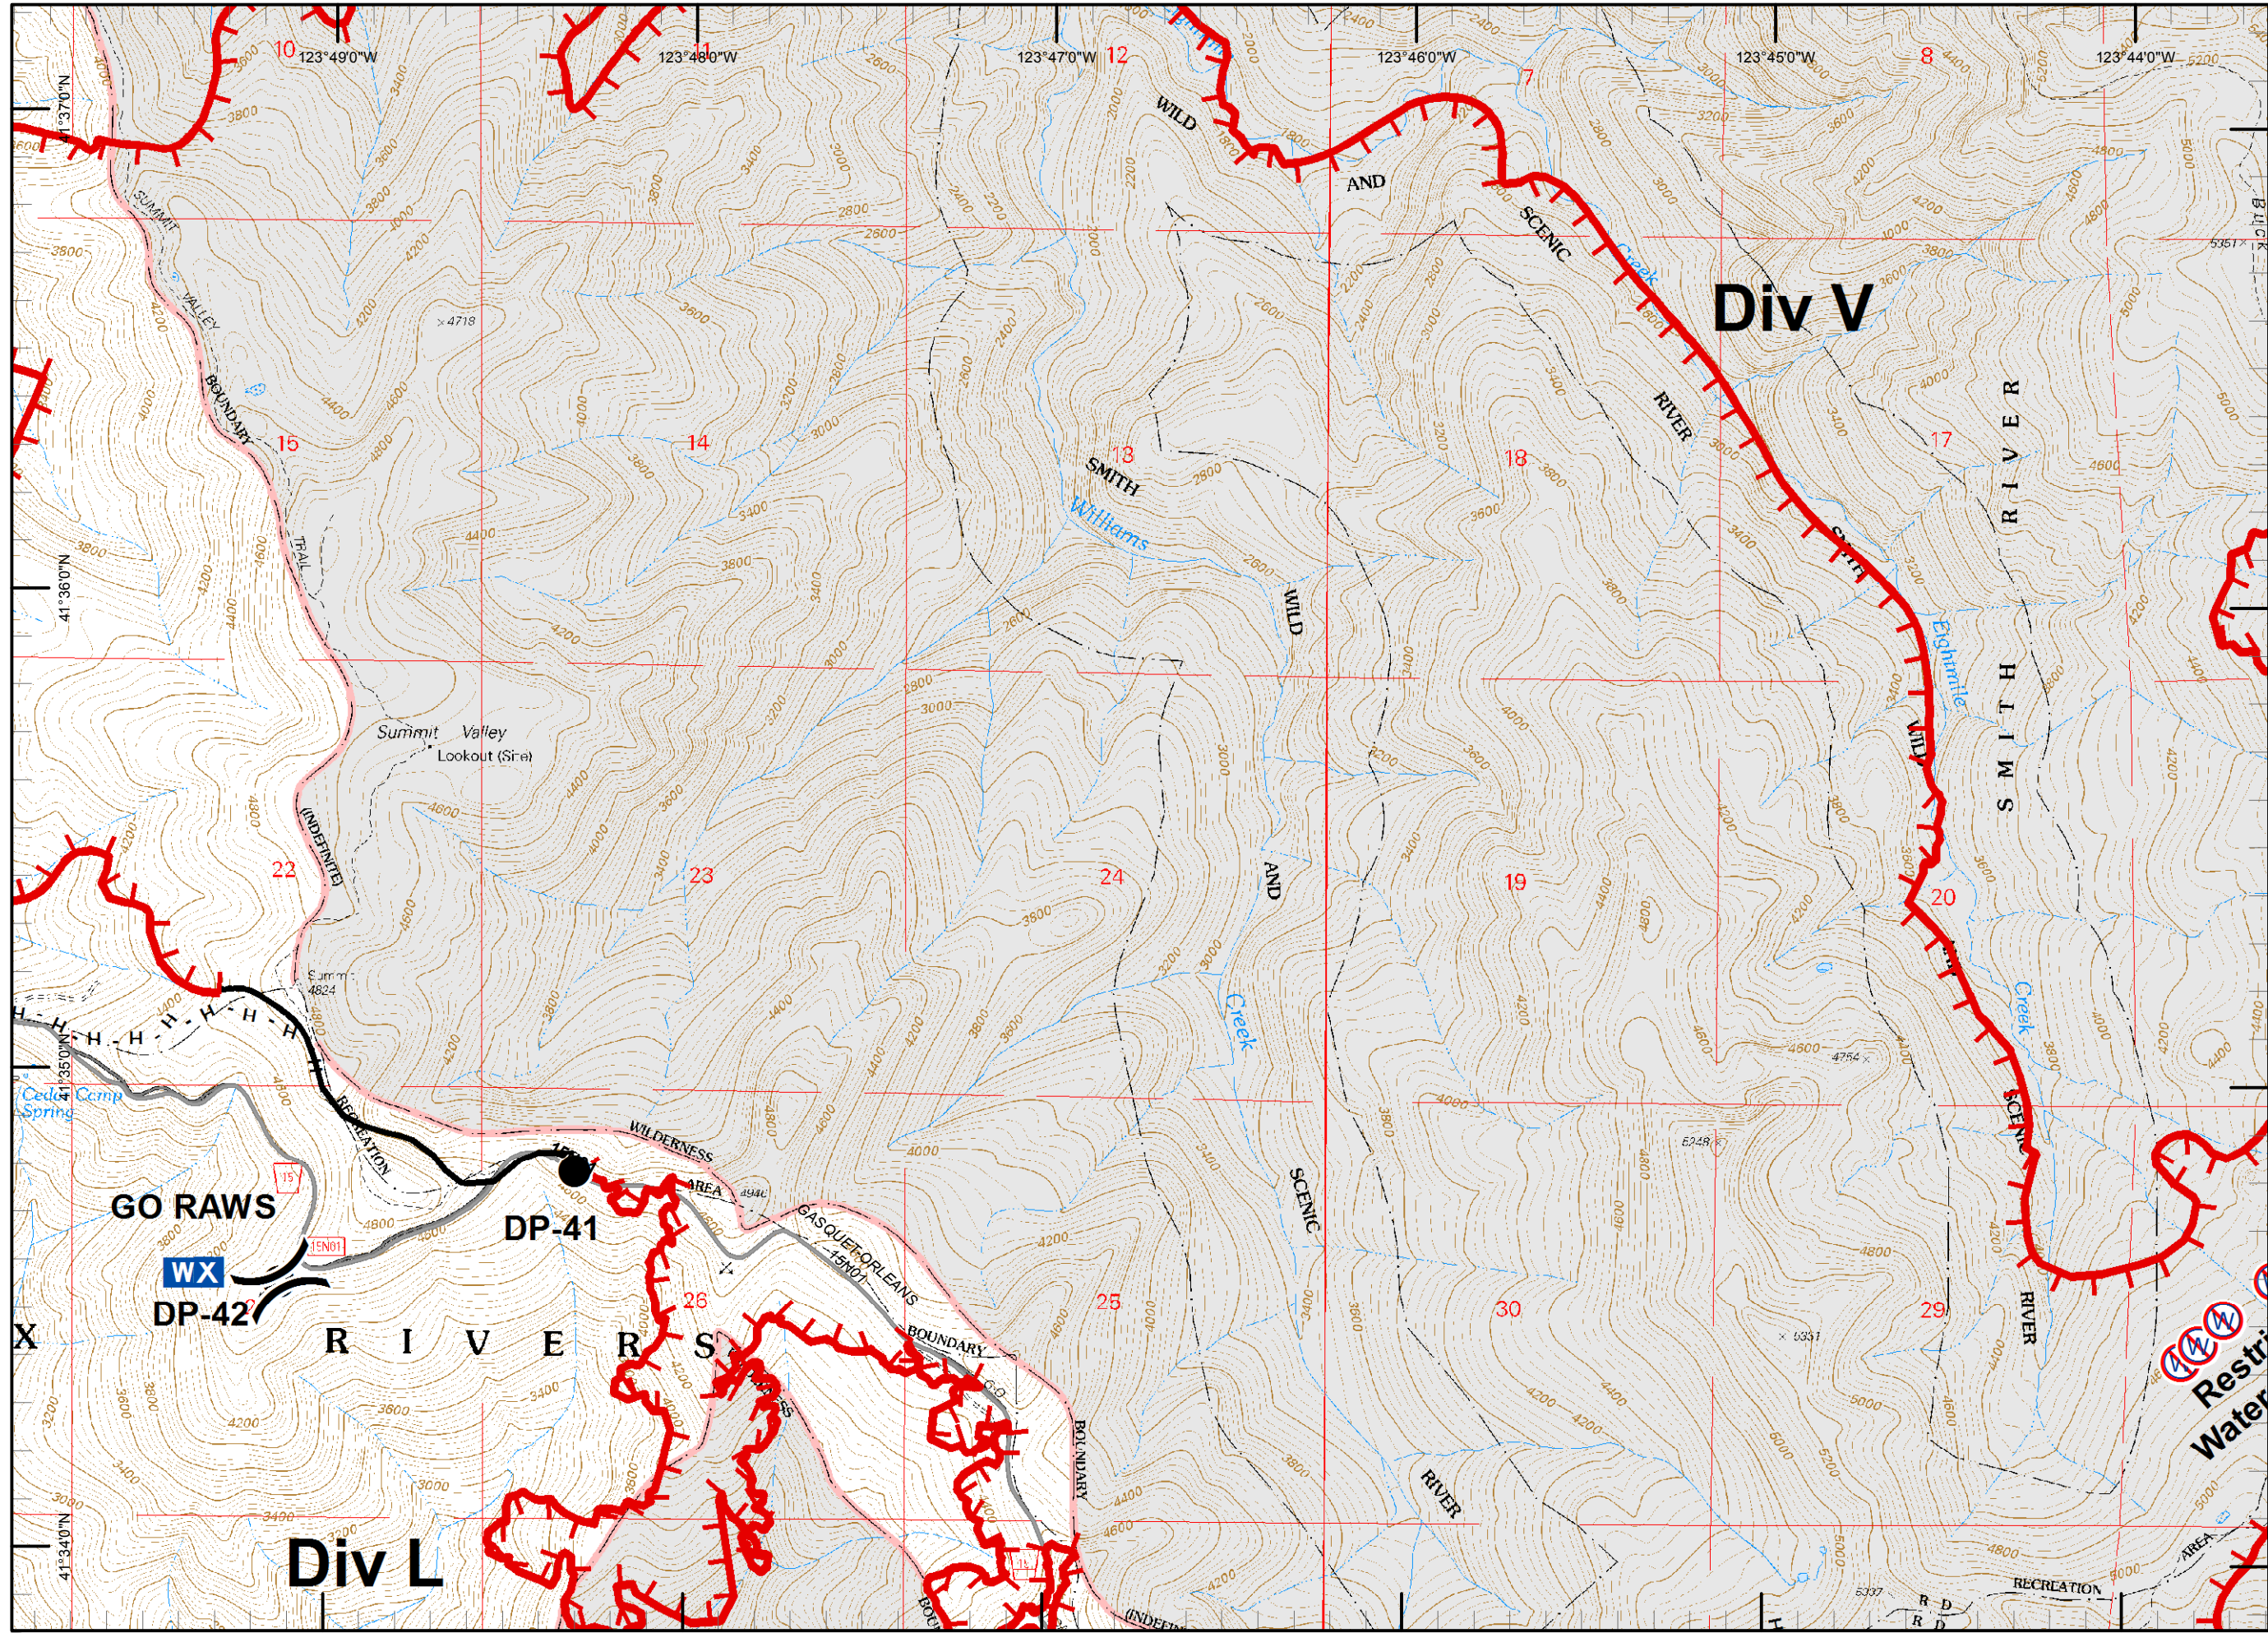

N
RJM
9/11/2015
10:46:08 PM