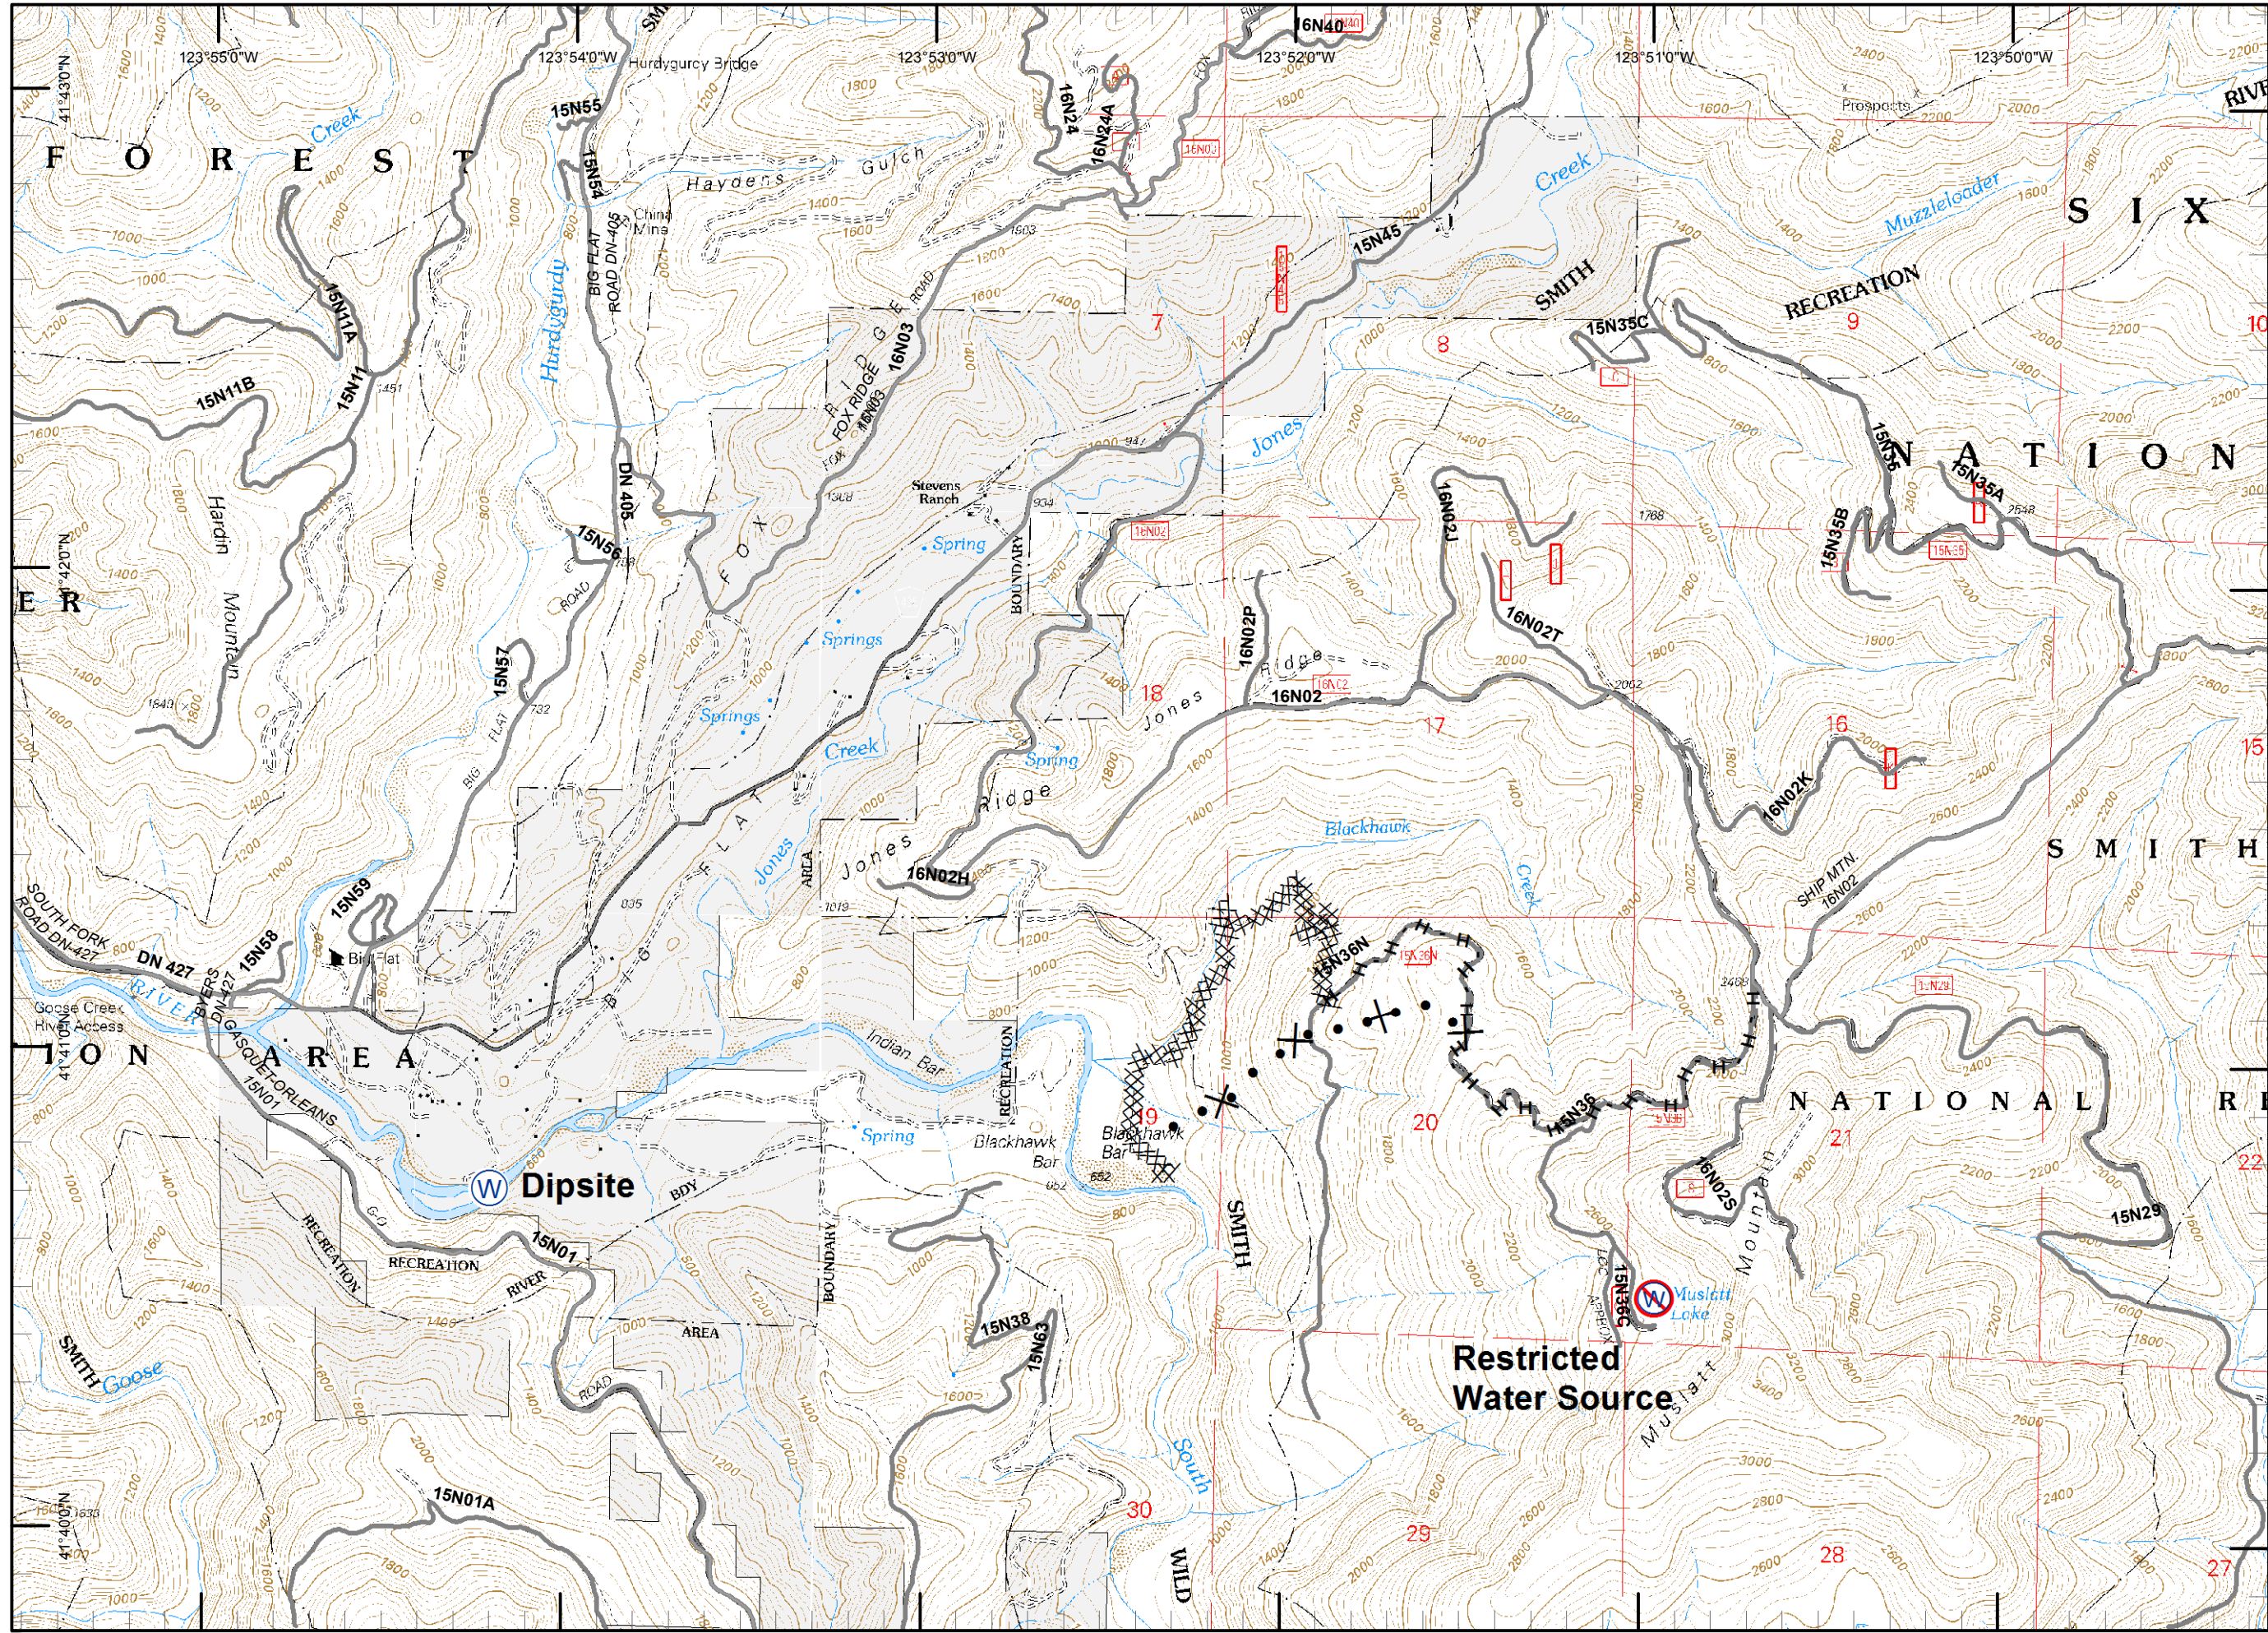

N
RJM
9/11/2015
10:45:39 PM