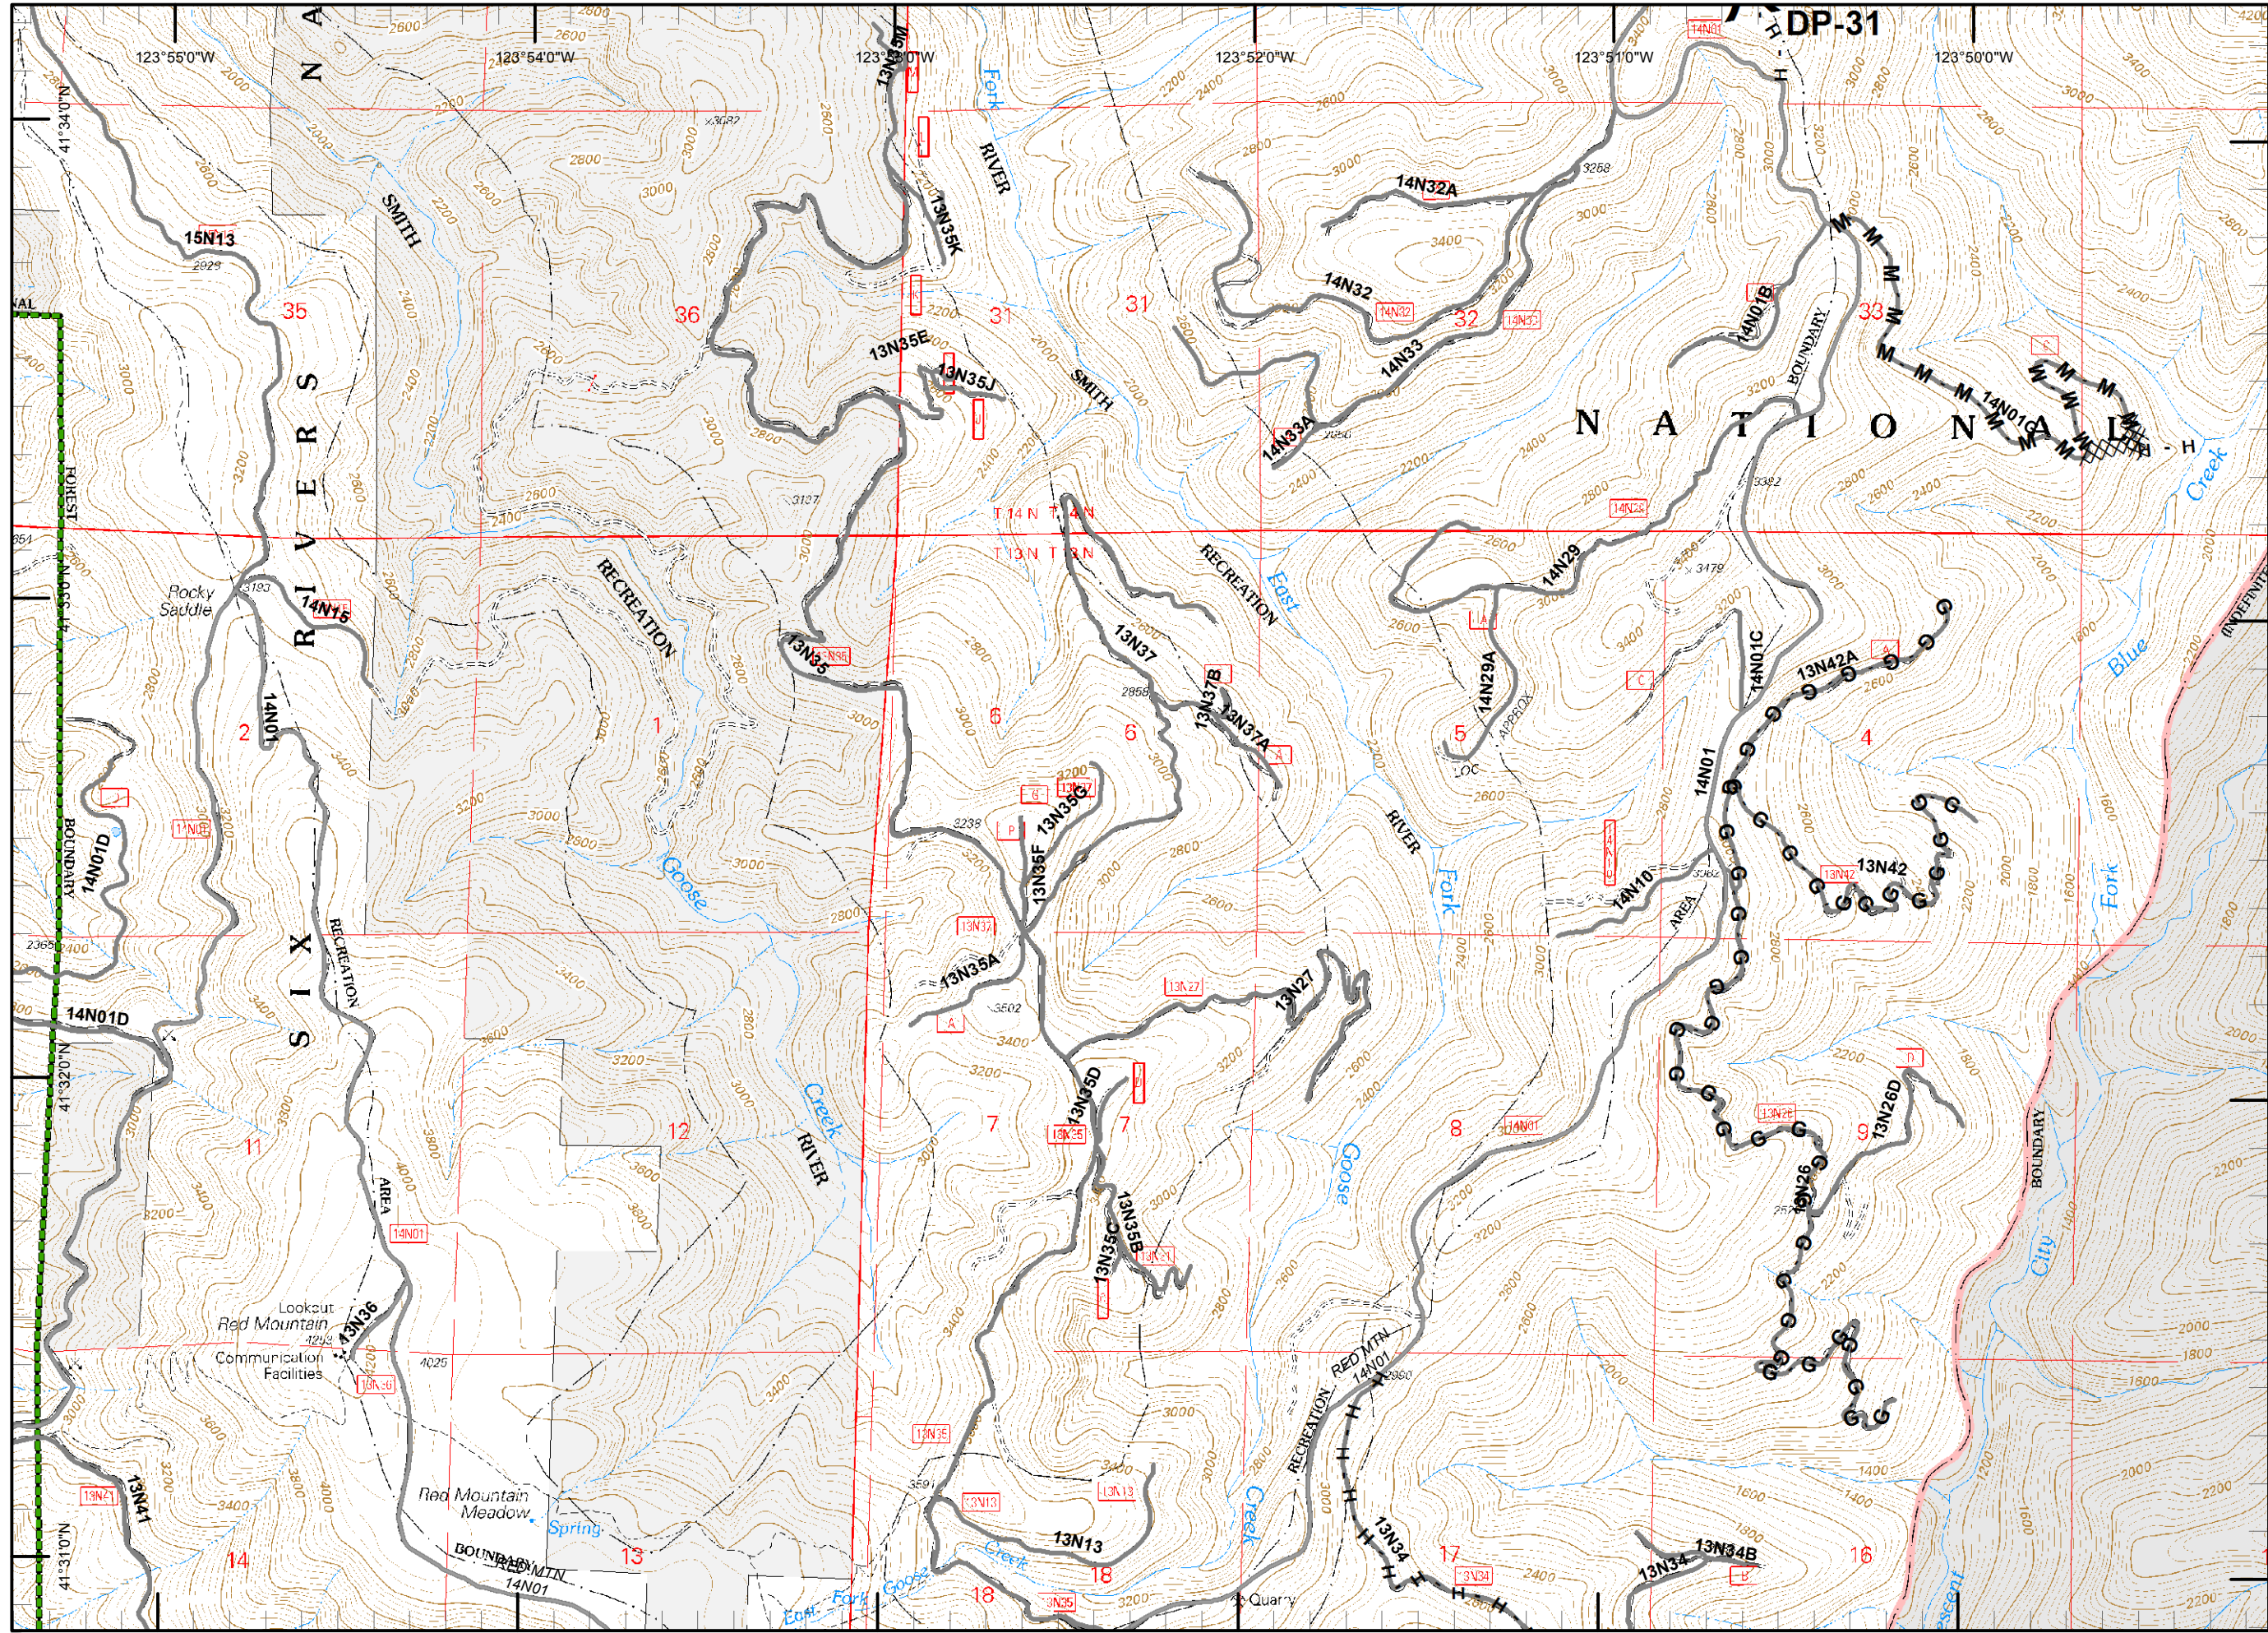

Legend

- ( ) Division
- Drop Point
- ⊗ Fire Origin
- ♂ Spot Fire
- Helispot
- ⊙ Staging Area
- ⊙ Water Source
- ⊙ Restricted Water Source
- WX RAWS
- ⊙ Incident Base
- ⊙ Camp
- ⊙ Incident Command Post
- ⊙ Repeater
- ⚠ Safety Zone
- ⊙ Helibase
- ⊙ ● Proposed Dozer Line
- ⊙ Uncontrolled Fire Edge
- ⊙ Completed Dozer Line
- Completed Line
- H - H - Hand Line
- R - R - Road as Completed Line
- M - M - Masticated
- G - G - Graded Road
- Siskiyou Wilderness
- --- Forest Boundary
- ▨ Bear Basin Butte Botanical Area