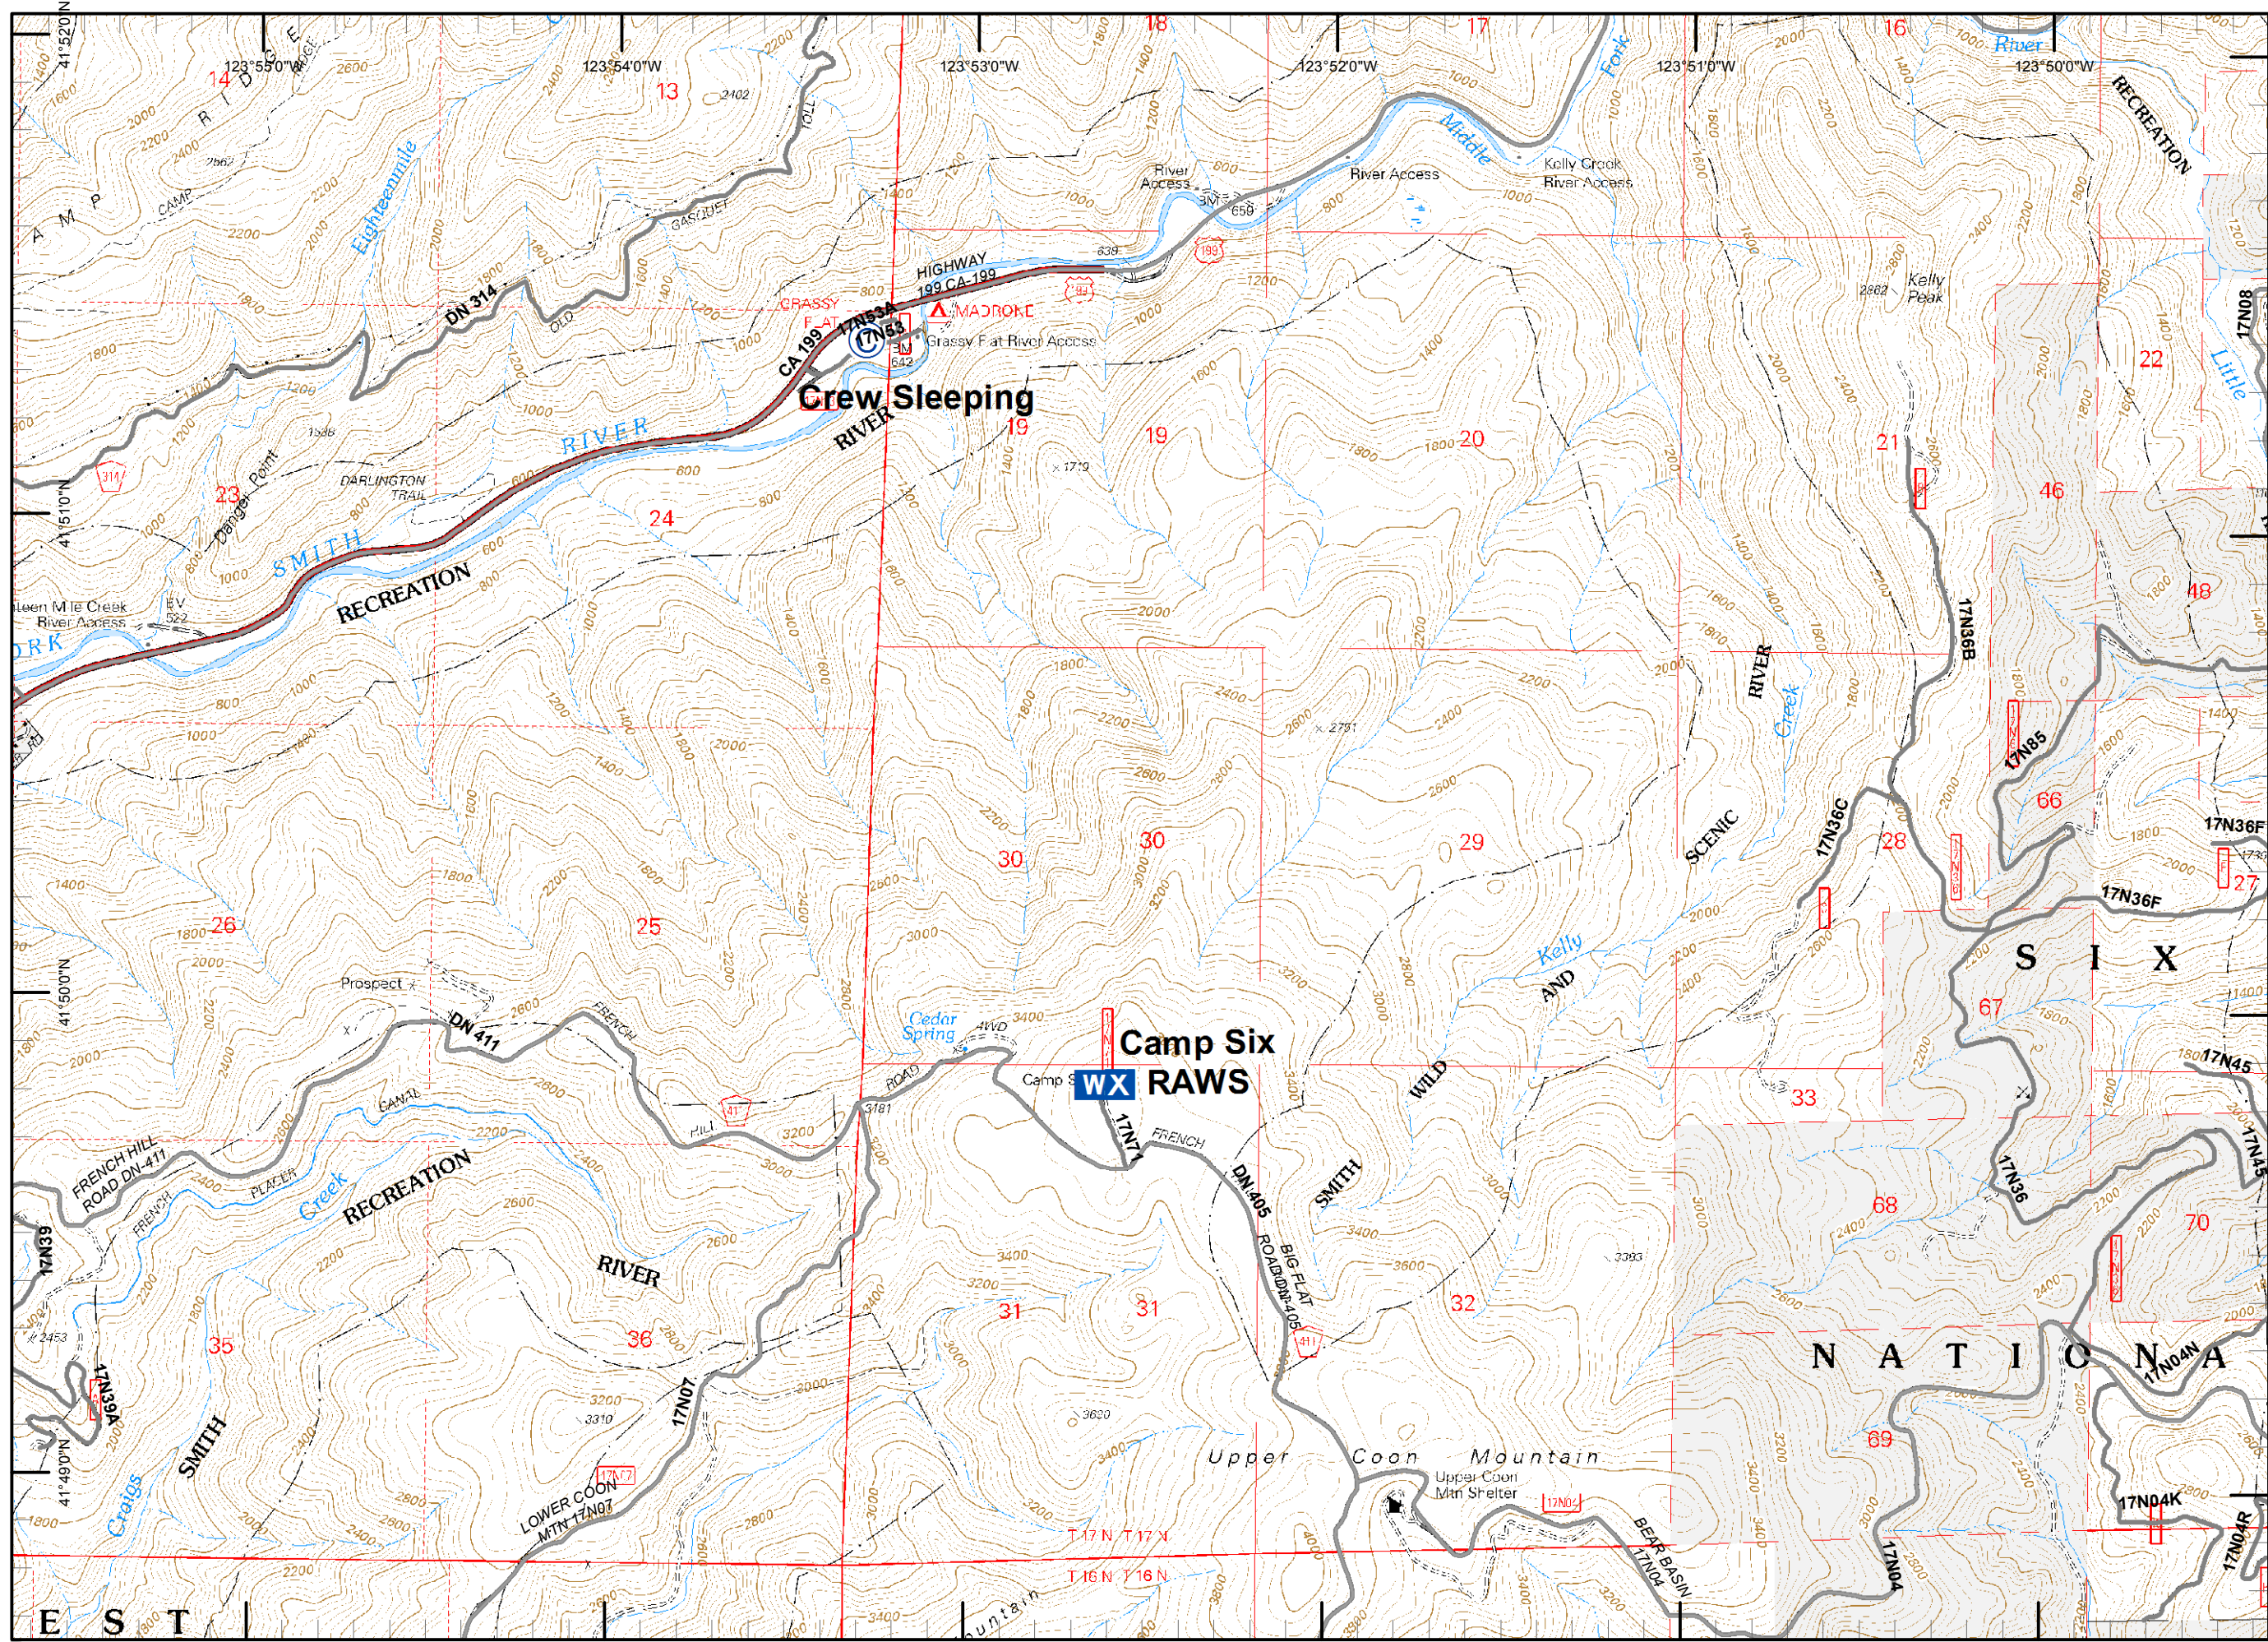

North Arrow  
 RJM  
 9/11/2015  
 10:44:45 PM

**Legend**

- ( ) Division
- Drop Point
- ⊗ Fire Origin
- ♂ Spot Fire
- Helispot
- Ⓢ Staging Area
- Ⓜ Water Source
- Ⓜ Restricted Water Source
- WX RAWS
- Ⓢ Incident Base
- Ⓢ Camp
- Ⓢ Incident Command Post
- Ⓢ Repeater
- Ⓢ Safety Zone
- Ⓢ Helibase
- Ⓢ ● Proposed Dozer Line
- Ⓢ Uncontrolled Fire Edge
- Ⓢ Completed Dozer Line
- Ⓢ Completed Line
- H - H - Hand Line
- R - R - Road as Completed Line
- M - M - Masticated
- G - G - Graded Road
- Ⓢ Siskiyou Wilderness
- Ⓢ Forest Boundary
- Ⓢ Bear Basin Butte Botanical Area

RJM  
 9/11/2015  
 10:44:49 PM

Legend

- ( ) Division
- Drop Point
- ⊗ Fire Origin
- ♂ Spot Fire
- Helispot
- Ⓢ Staging Area
- Ⓜ Water Source
- Ⓜ Restricted Water Source
- WX RAWS
- Ⓟ Incident Base
- Ⓢ Camp
- Ⓜ Incident Command Post
- Ⓜ Repeater
- ⚠ Safety Zone
- Ⓜ Helibase
- ⊗ • Proposed Dozer Line
- Ⓜ Uncontrolled Fire Edge
- Ⓜ Completed Dozer Line
- Completed Line
- H - H - Hand Line
- R - R - Road as Completed Line
- M - M - Masticated
- G - G - Graded Road
- Siskiyou Wilderness
- Ⓜ Forest Boundary
- Ⓜ Bear Basin Butte Botanical Area