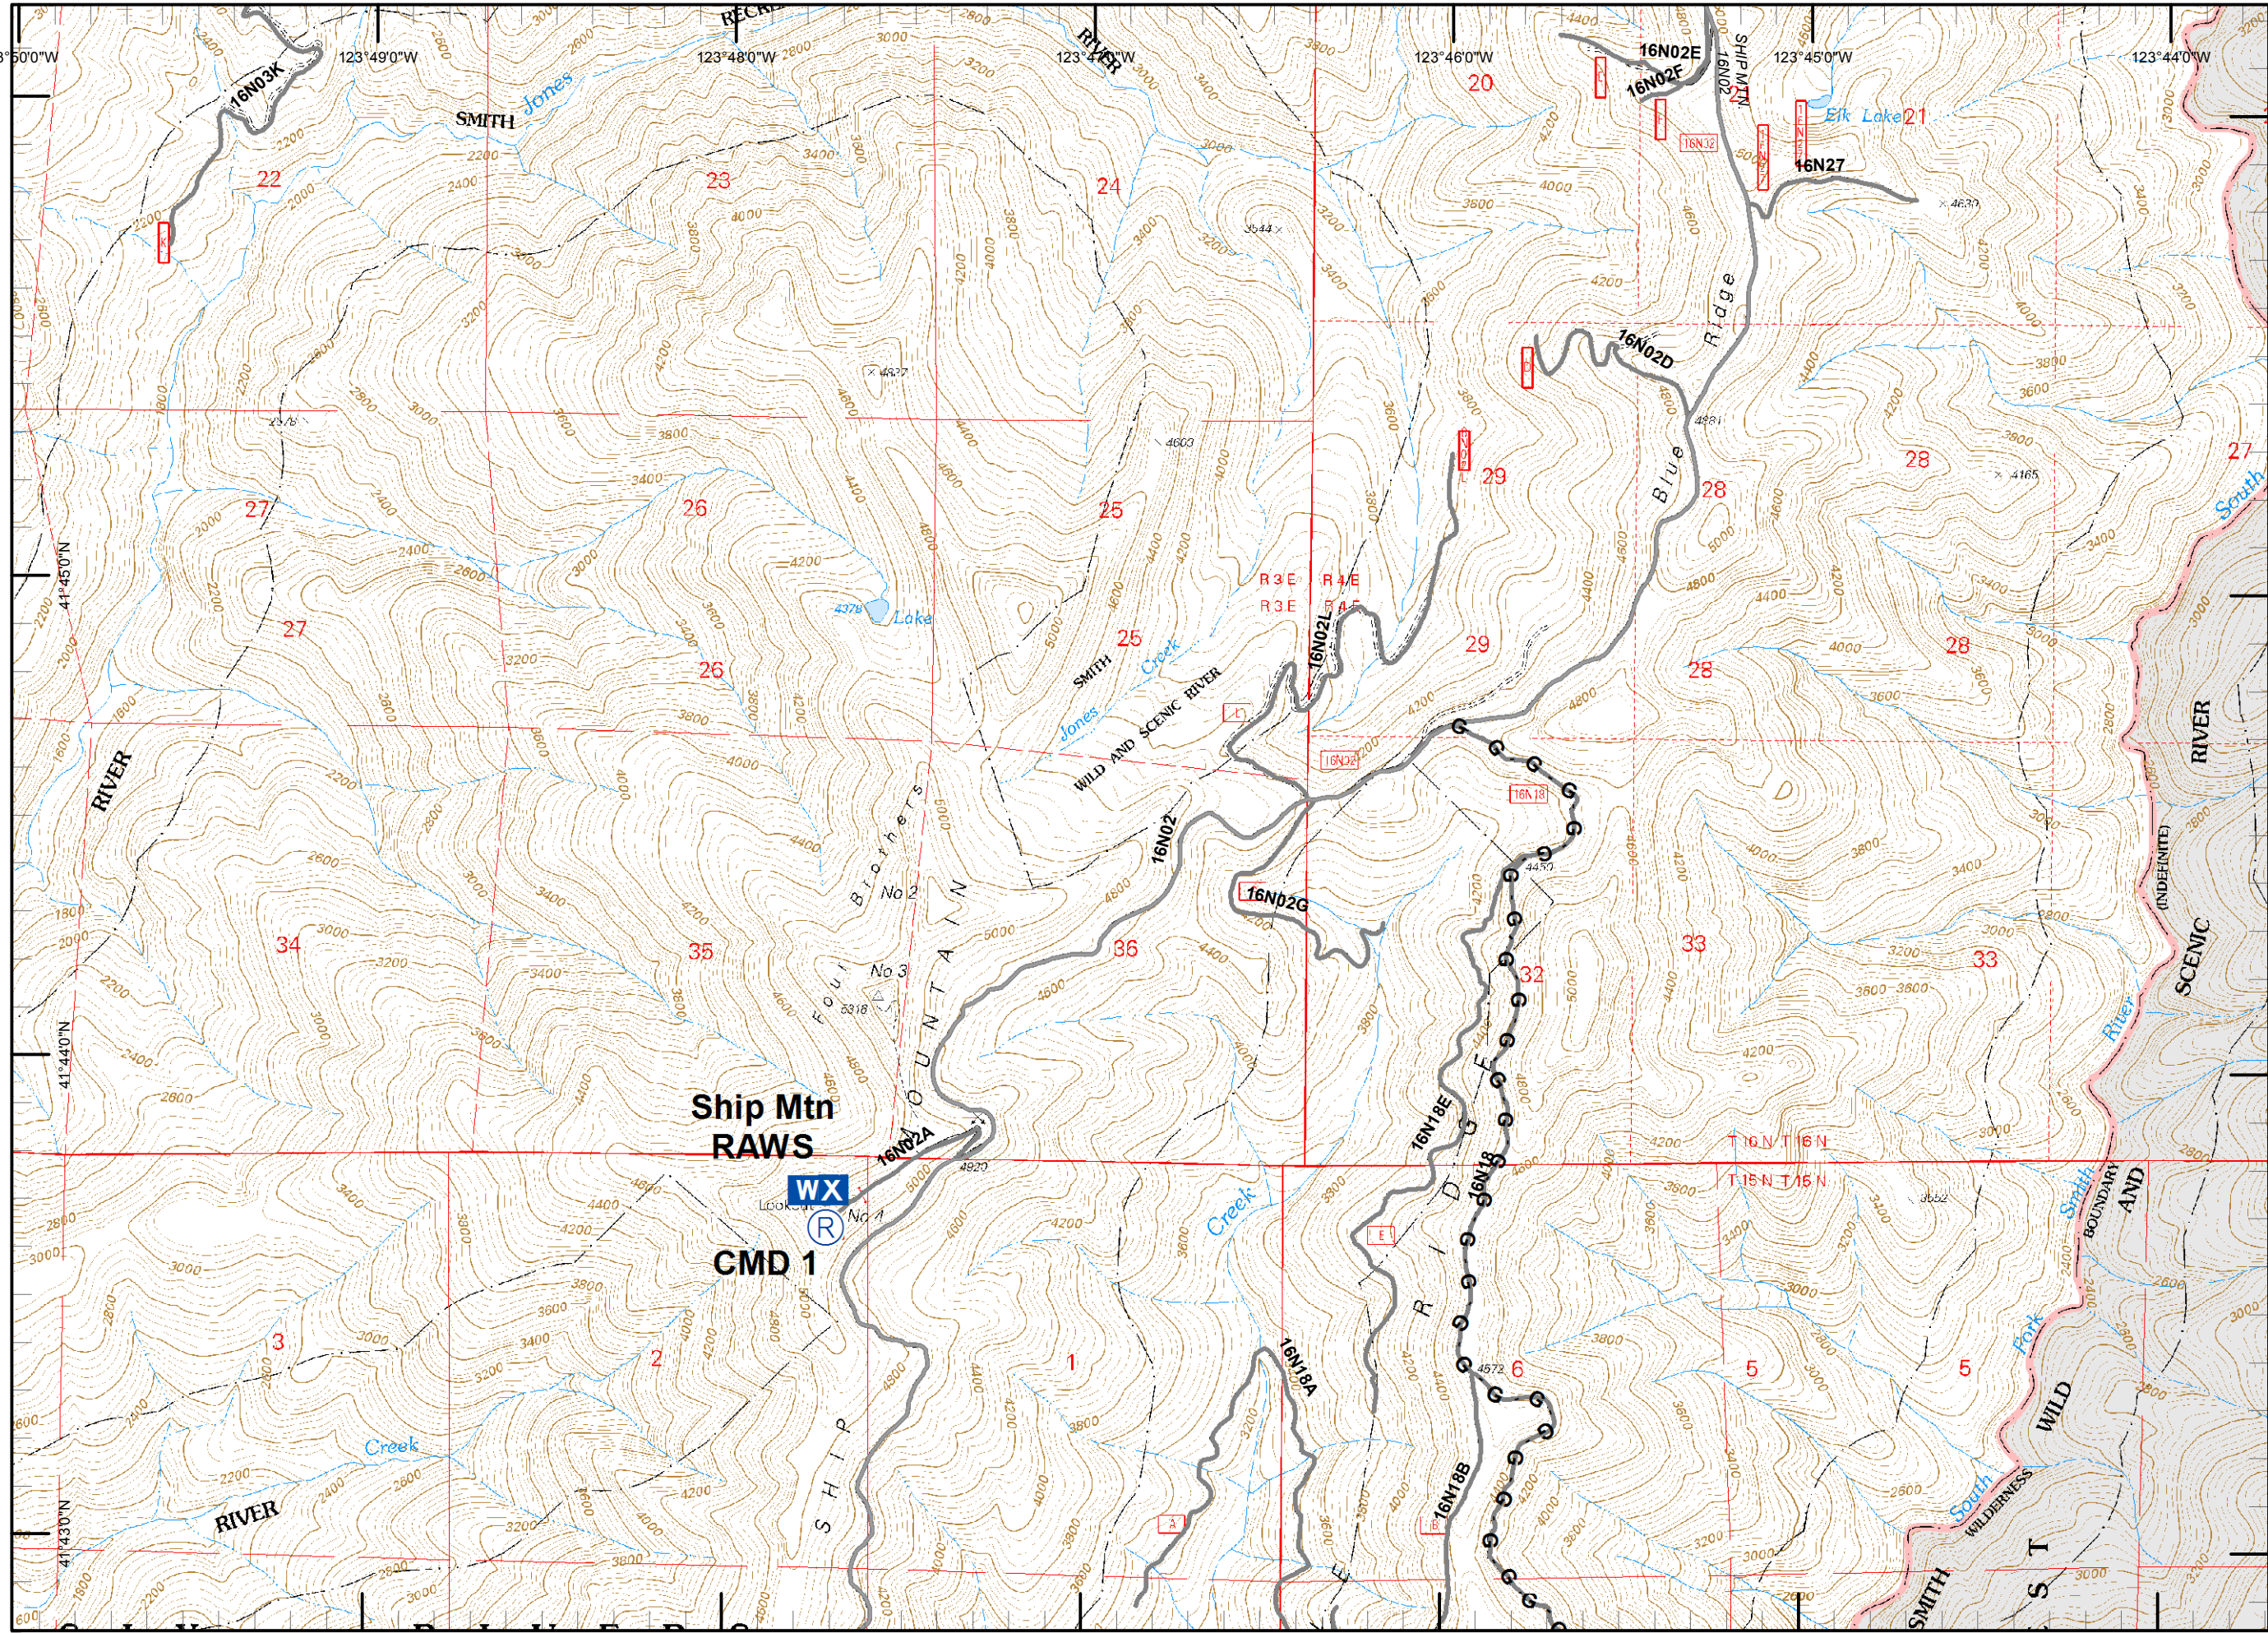

N
RJM
9/11/2015
10:45:27 PM