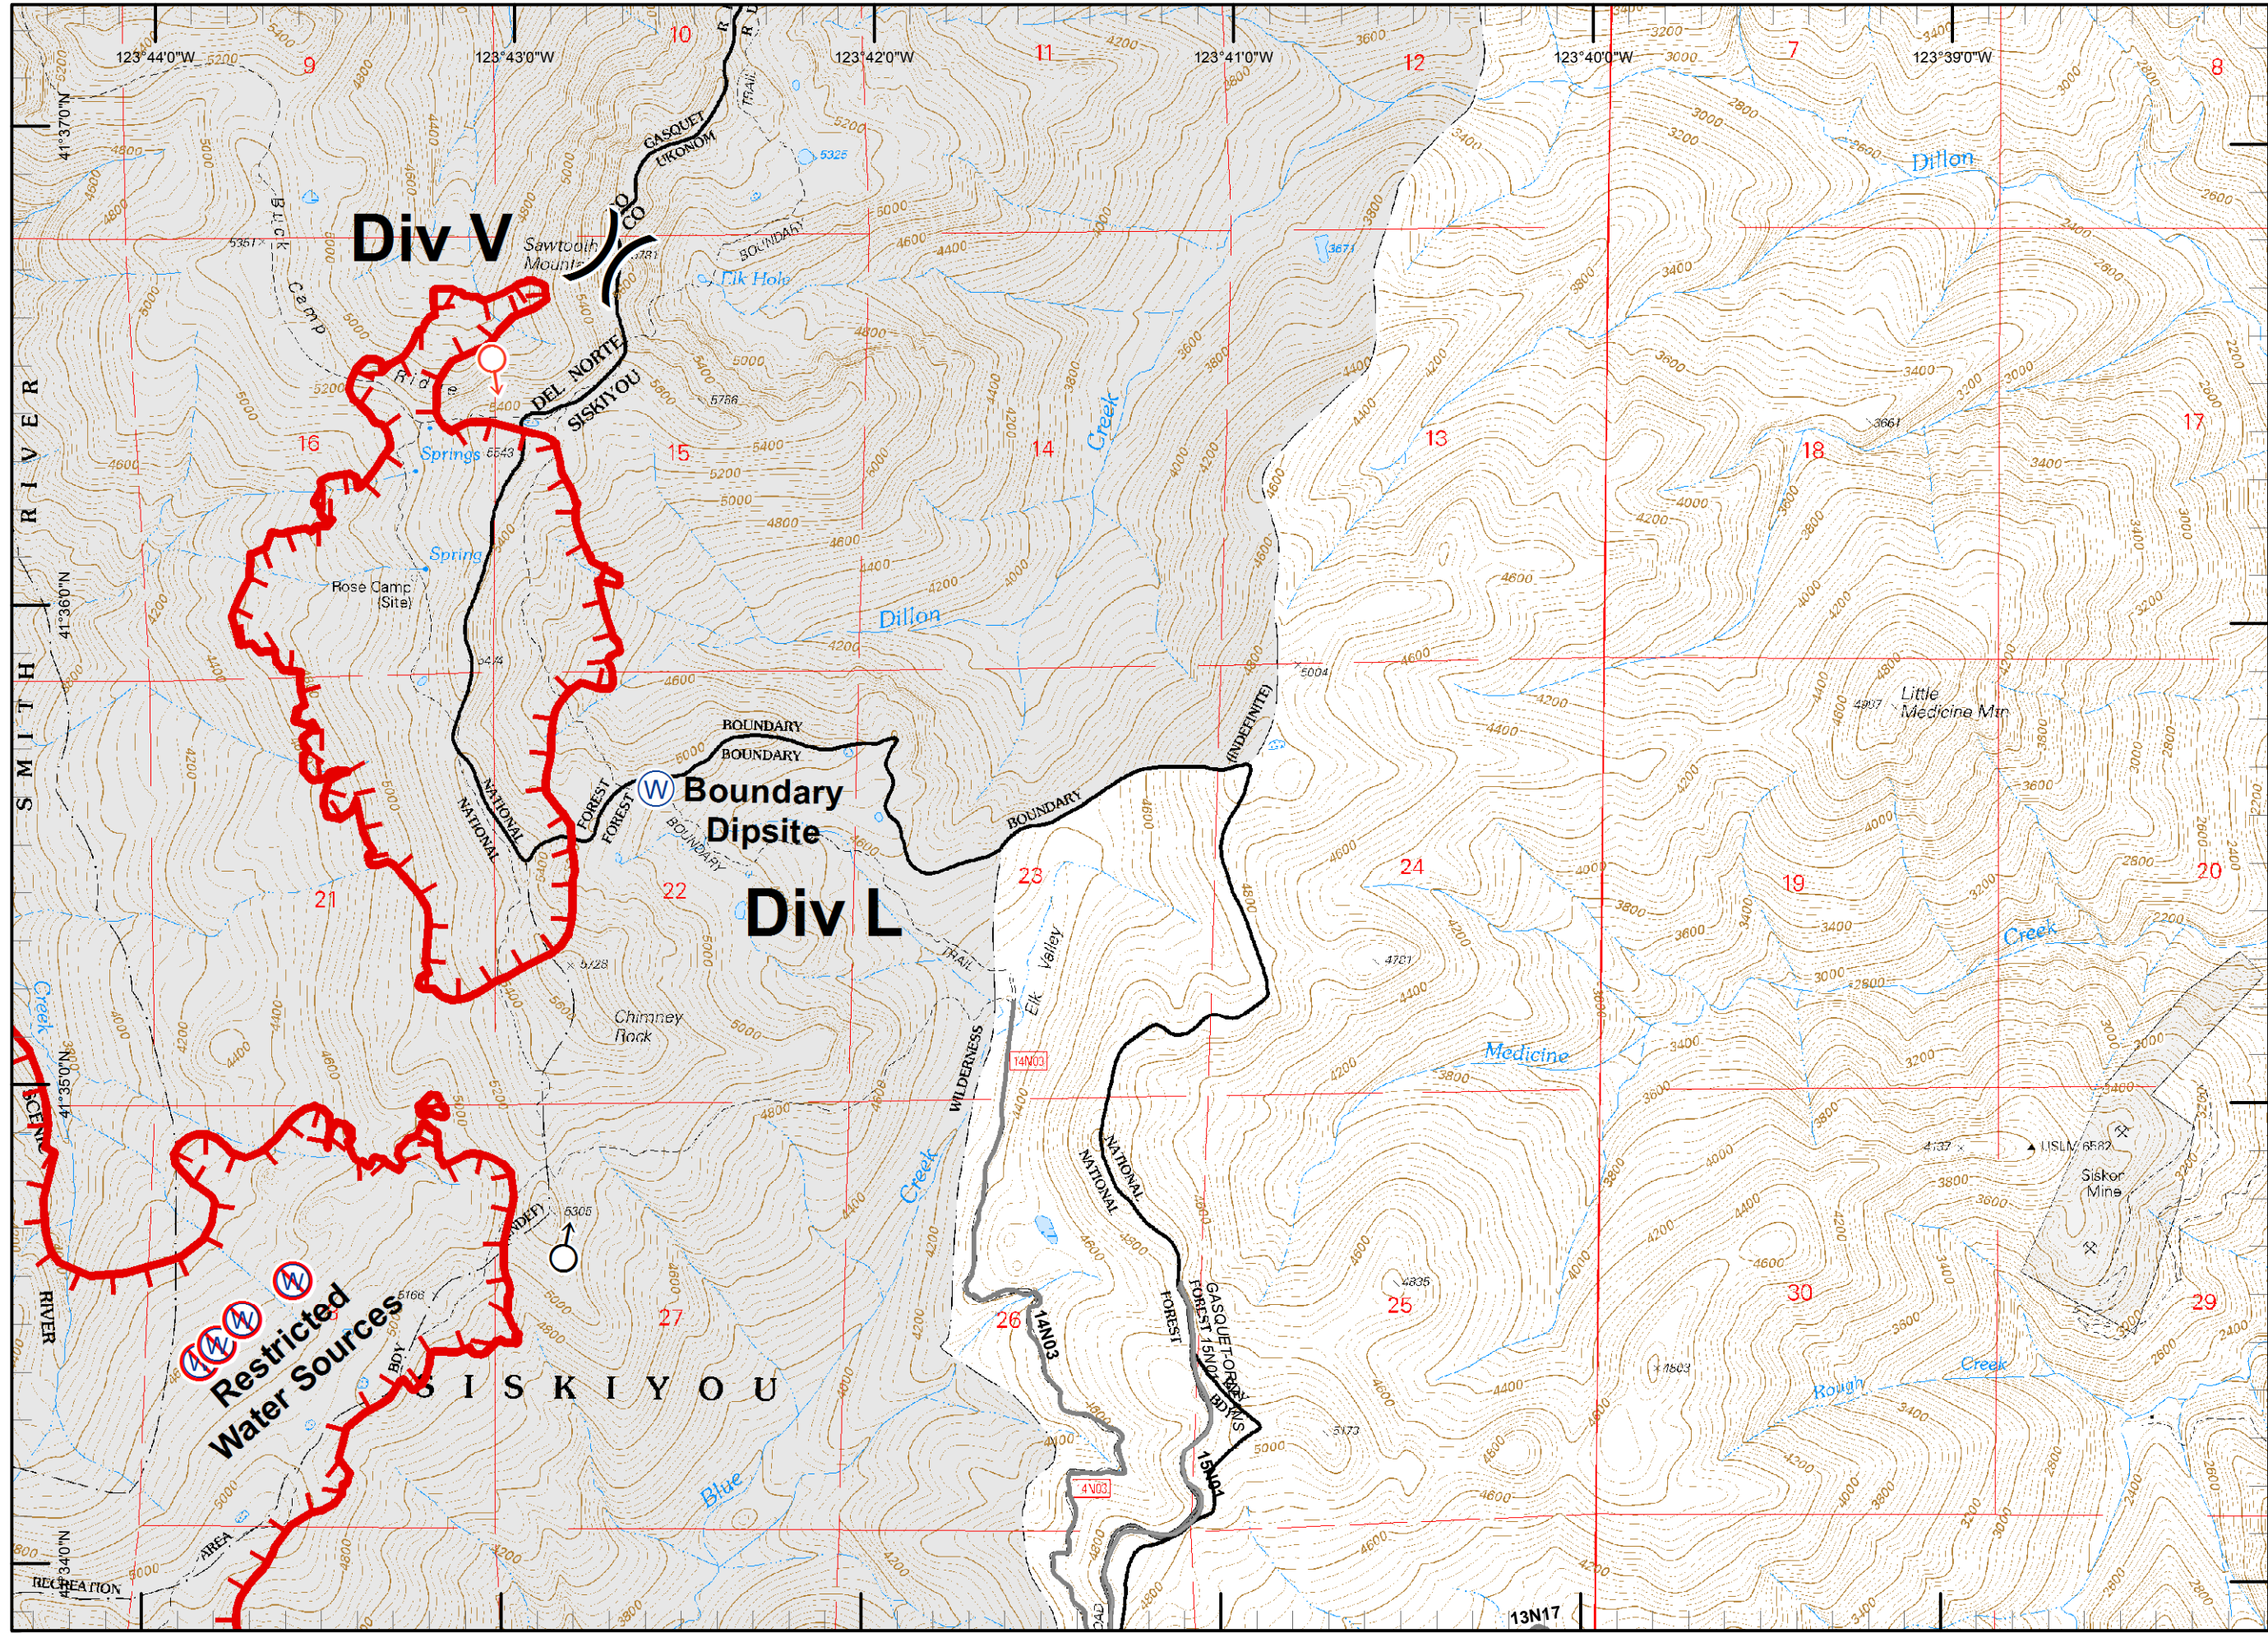

Legend

- ( ) Division
- Drop Point
- ⊗ Fire Origin
- ♂ Spot Fire
- Helispot
- Ⓢ Staging Area
- Ⓜ Water Source
- Ⓜ Restricted Water Source
- WX RAWS
- Ⓟ Incident Base
- Ⓢ Camp
- ▣ Incident Command Post
- Ⓡ Repeater
- ⚠ Safety Zone
- Ⓜ Helibase
- ⊗ ● Proposed Dozer Line
- ▬ Uncontrolled Fire Edge
- ▬ Completed Dozer Line
- ▬ Completed Line
- H - H - Hand Line
- R - R - Road as Completed Line
- M - M - Masticated
- G - G - Graded Road
- ▬ Siskiyou Wilderness
- ▬ Forest Boundary
- ▬ Bear Basin Butte Botanical Area