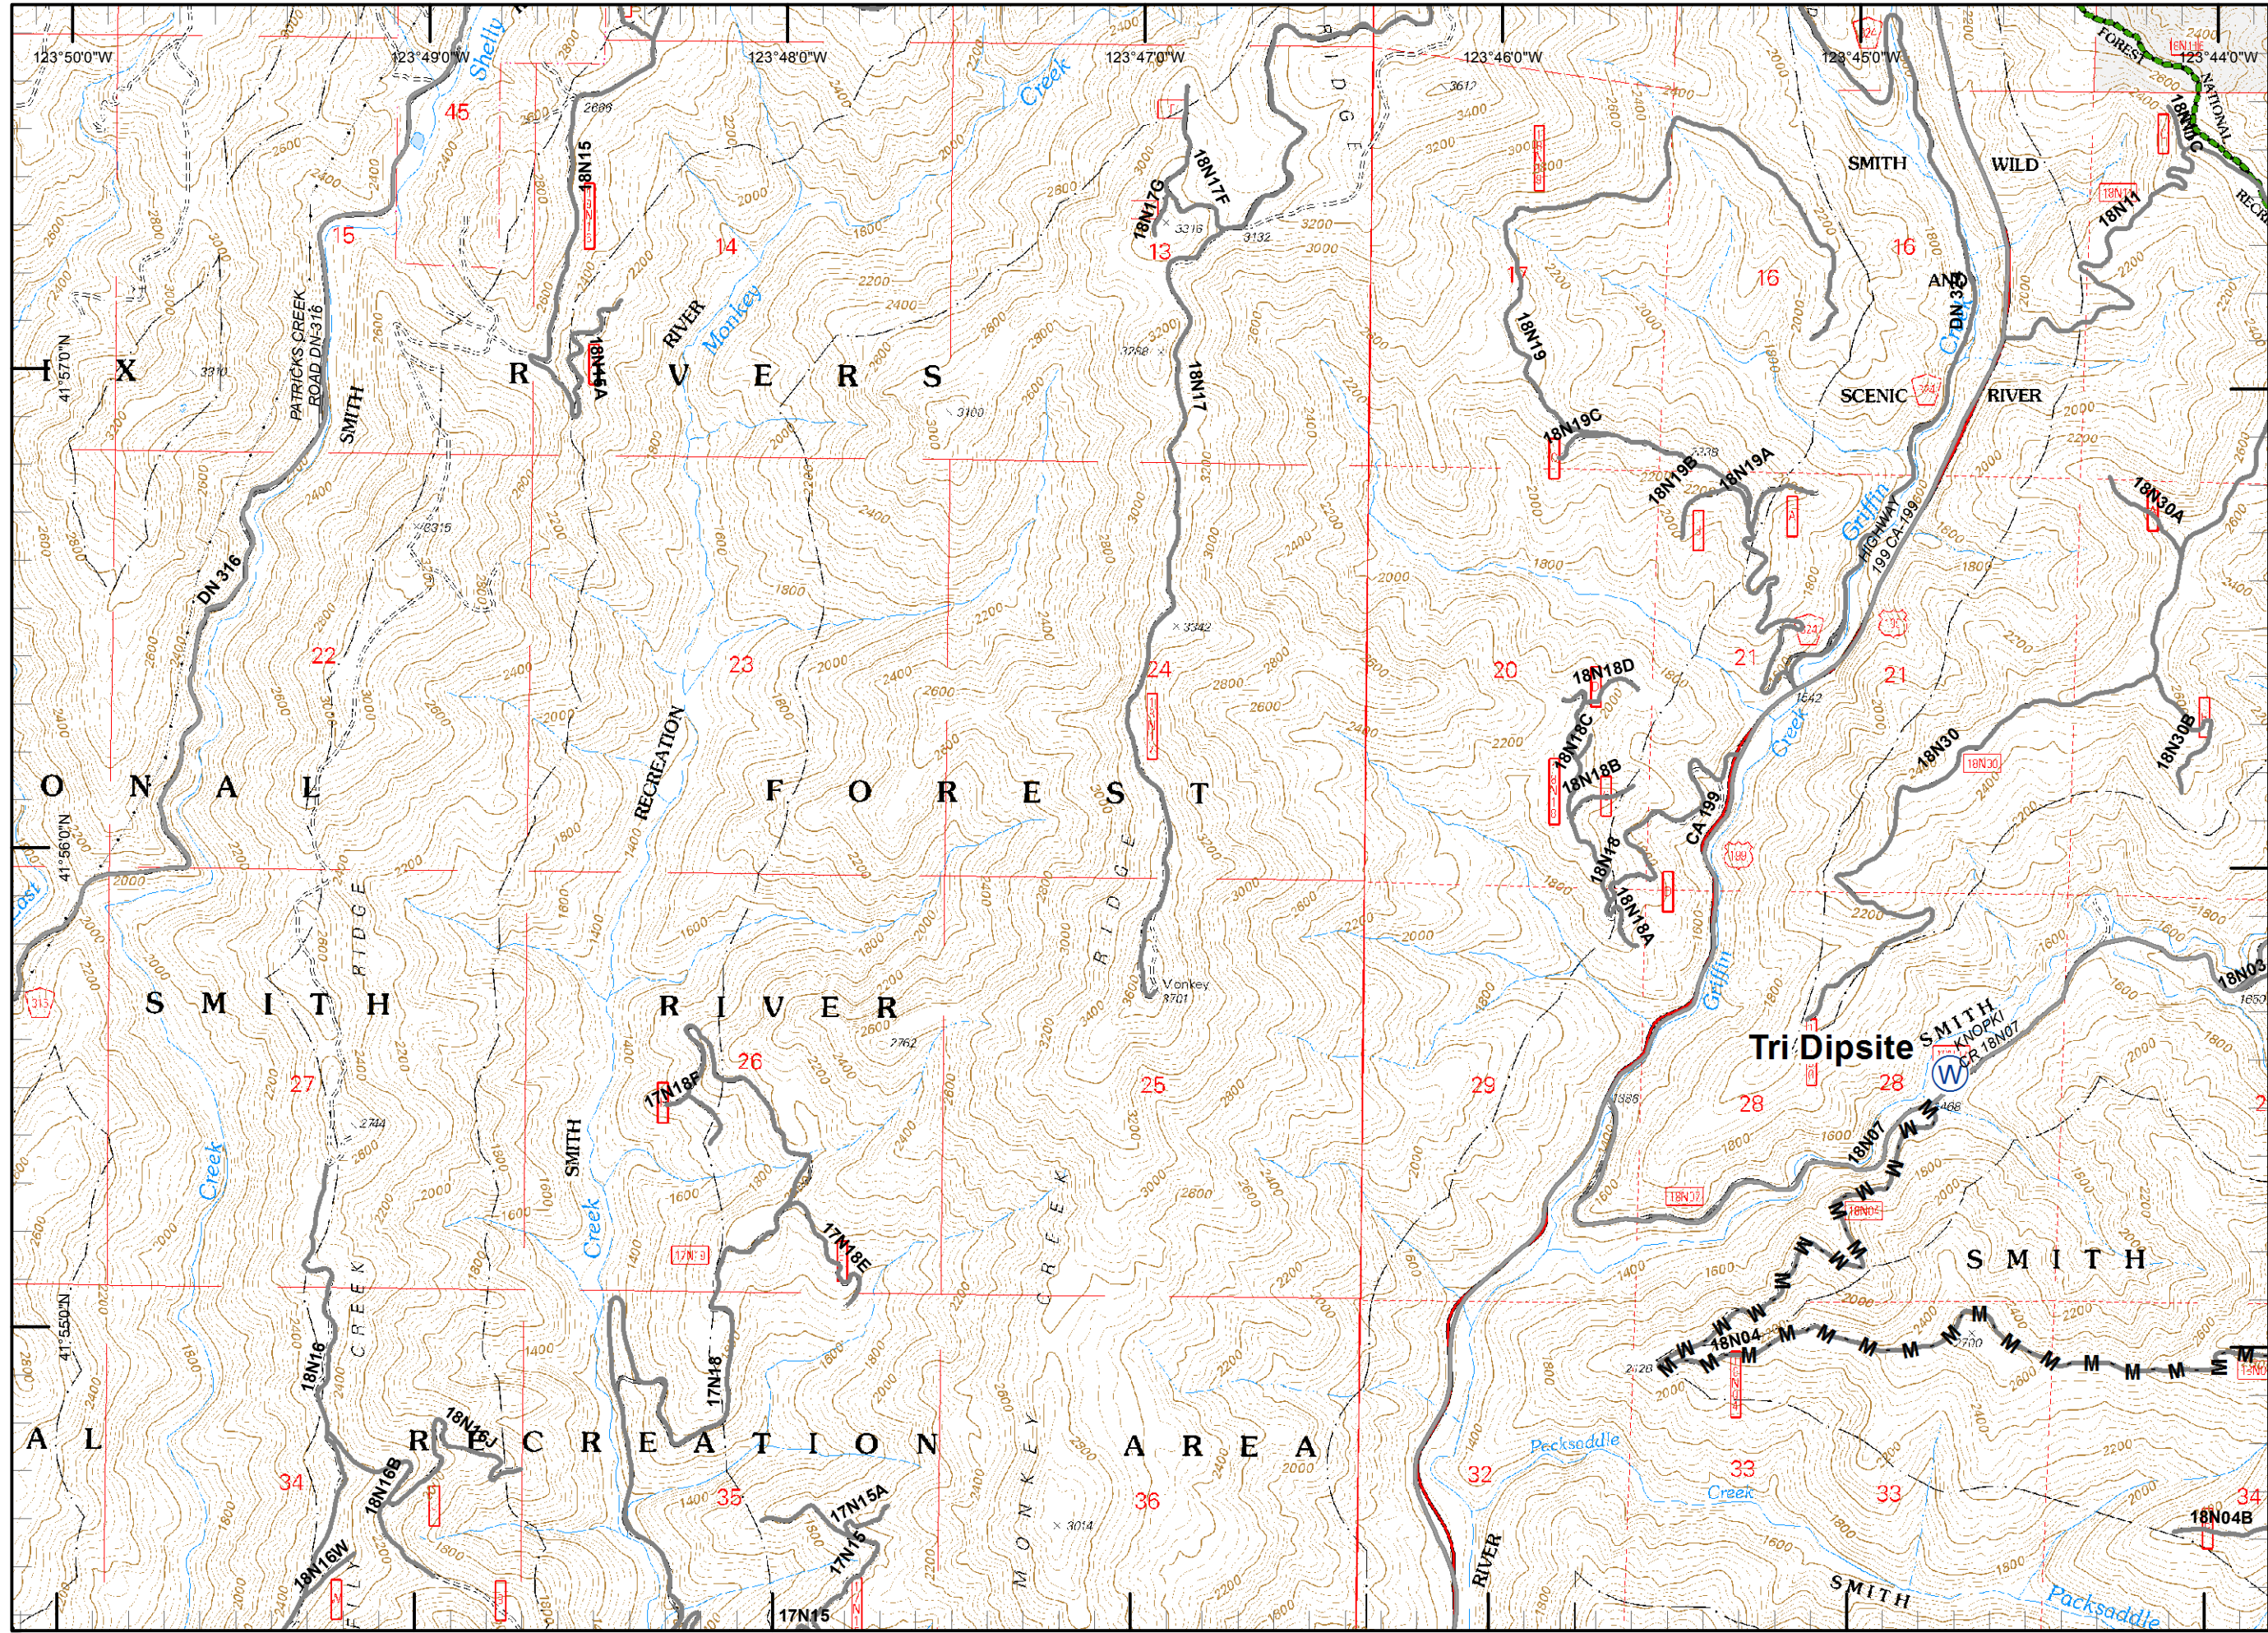

**Legend**

- ( ) Division
- Drop Point
- ⊗ Fire Origin
- ♂ Spot Fire
- Helispot
- ⊙ Staging Area
- ⊙ Water Source
- ⊙ Restricted Water Source
- WX RAWS
- ⊙ Incident Base
- ⊙ Camp
- ⊙ Incident Command Post
- ⊙ Repeater
- ⚠ Safety Zone
- ⊙ Helibase
- ⊙ Proposed Dozer Line
- ▬ Uncontrolled Fire Edge
- ▬ Completed Dozer Line
- ▬ Completed Line
- H - H - Hand Line
- R - R - Road as Completed Line
- M - M - Masticated
- G - G - Graded Road
- Siskiyou Wilderness
- ▬ Forest Boundary
- ▬ Bear Basin Butte Botanical Area

RJM  
 9/11/2015  
 10:44:27 PM

**Legend**

- ( ) Division
- Drop Point
- ⊗ Fire Origin
- ♂ Spot Fire
- Helispot
- Ⓢ Staging Area
- Ⓜ Water Source
- Ⓜ Restricted Water Source
- WX RAWS
- Ⓢ Incident Base
- Ⓢ Camp
- Ⓢ Incident Command Post
- Ⓢ Repeater
- ⚠ Safety Zone
- Ⓢ Helibase
- ⊗ ● Proposed Dozer Line
- Ⓢ Uncontrolled Fire Edge
- Ⓢ Completed Dozer Line
- Completed Line
- H - H - Hand Line
- R - R - Road as Completed Line
- M - M - Masticated
- G - G - Graded Road
- Siskiyou Wilderness
- ▬ Forest Boundary
- ▬ Bear Basin Butte Botanical Area