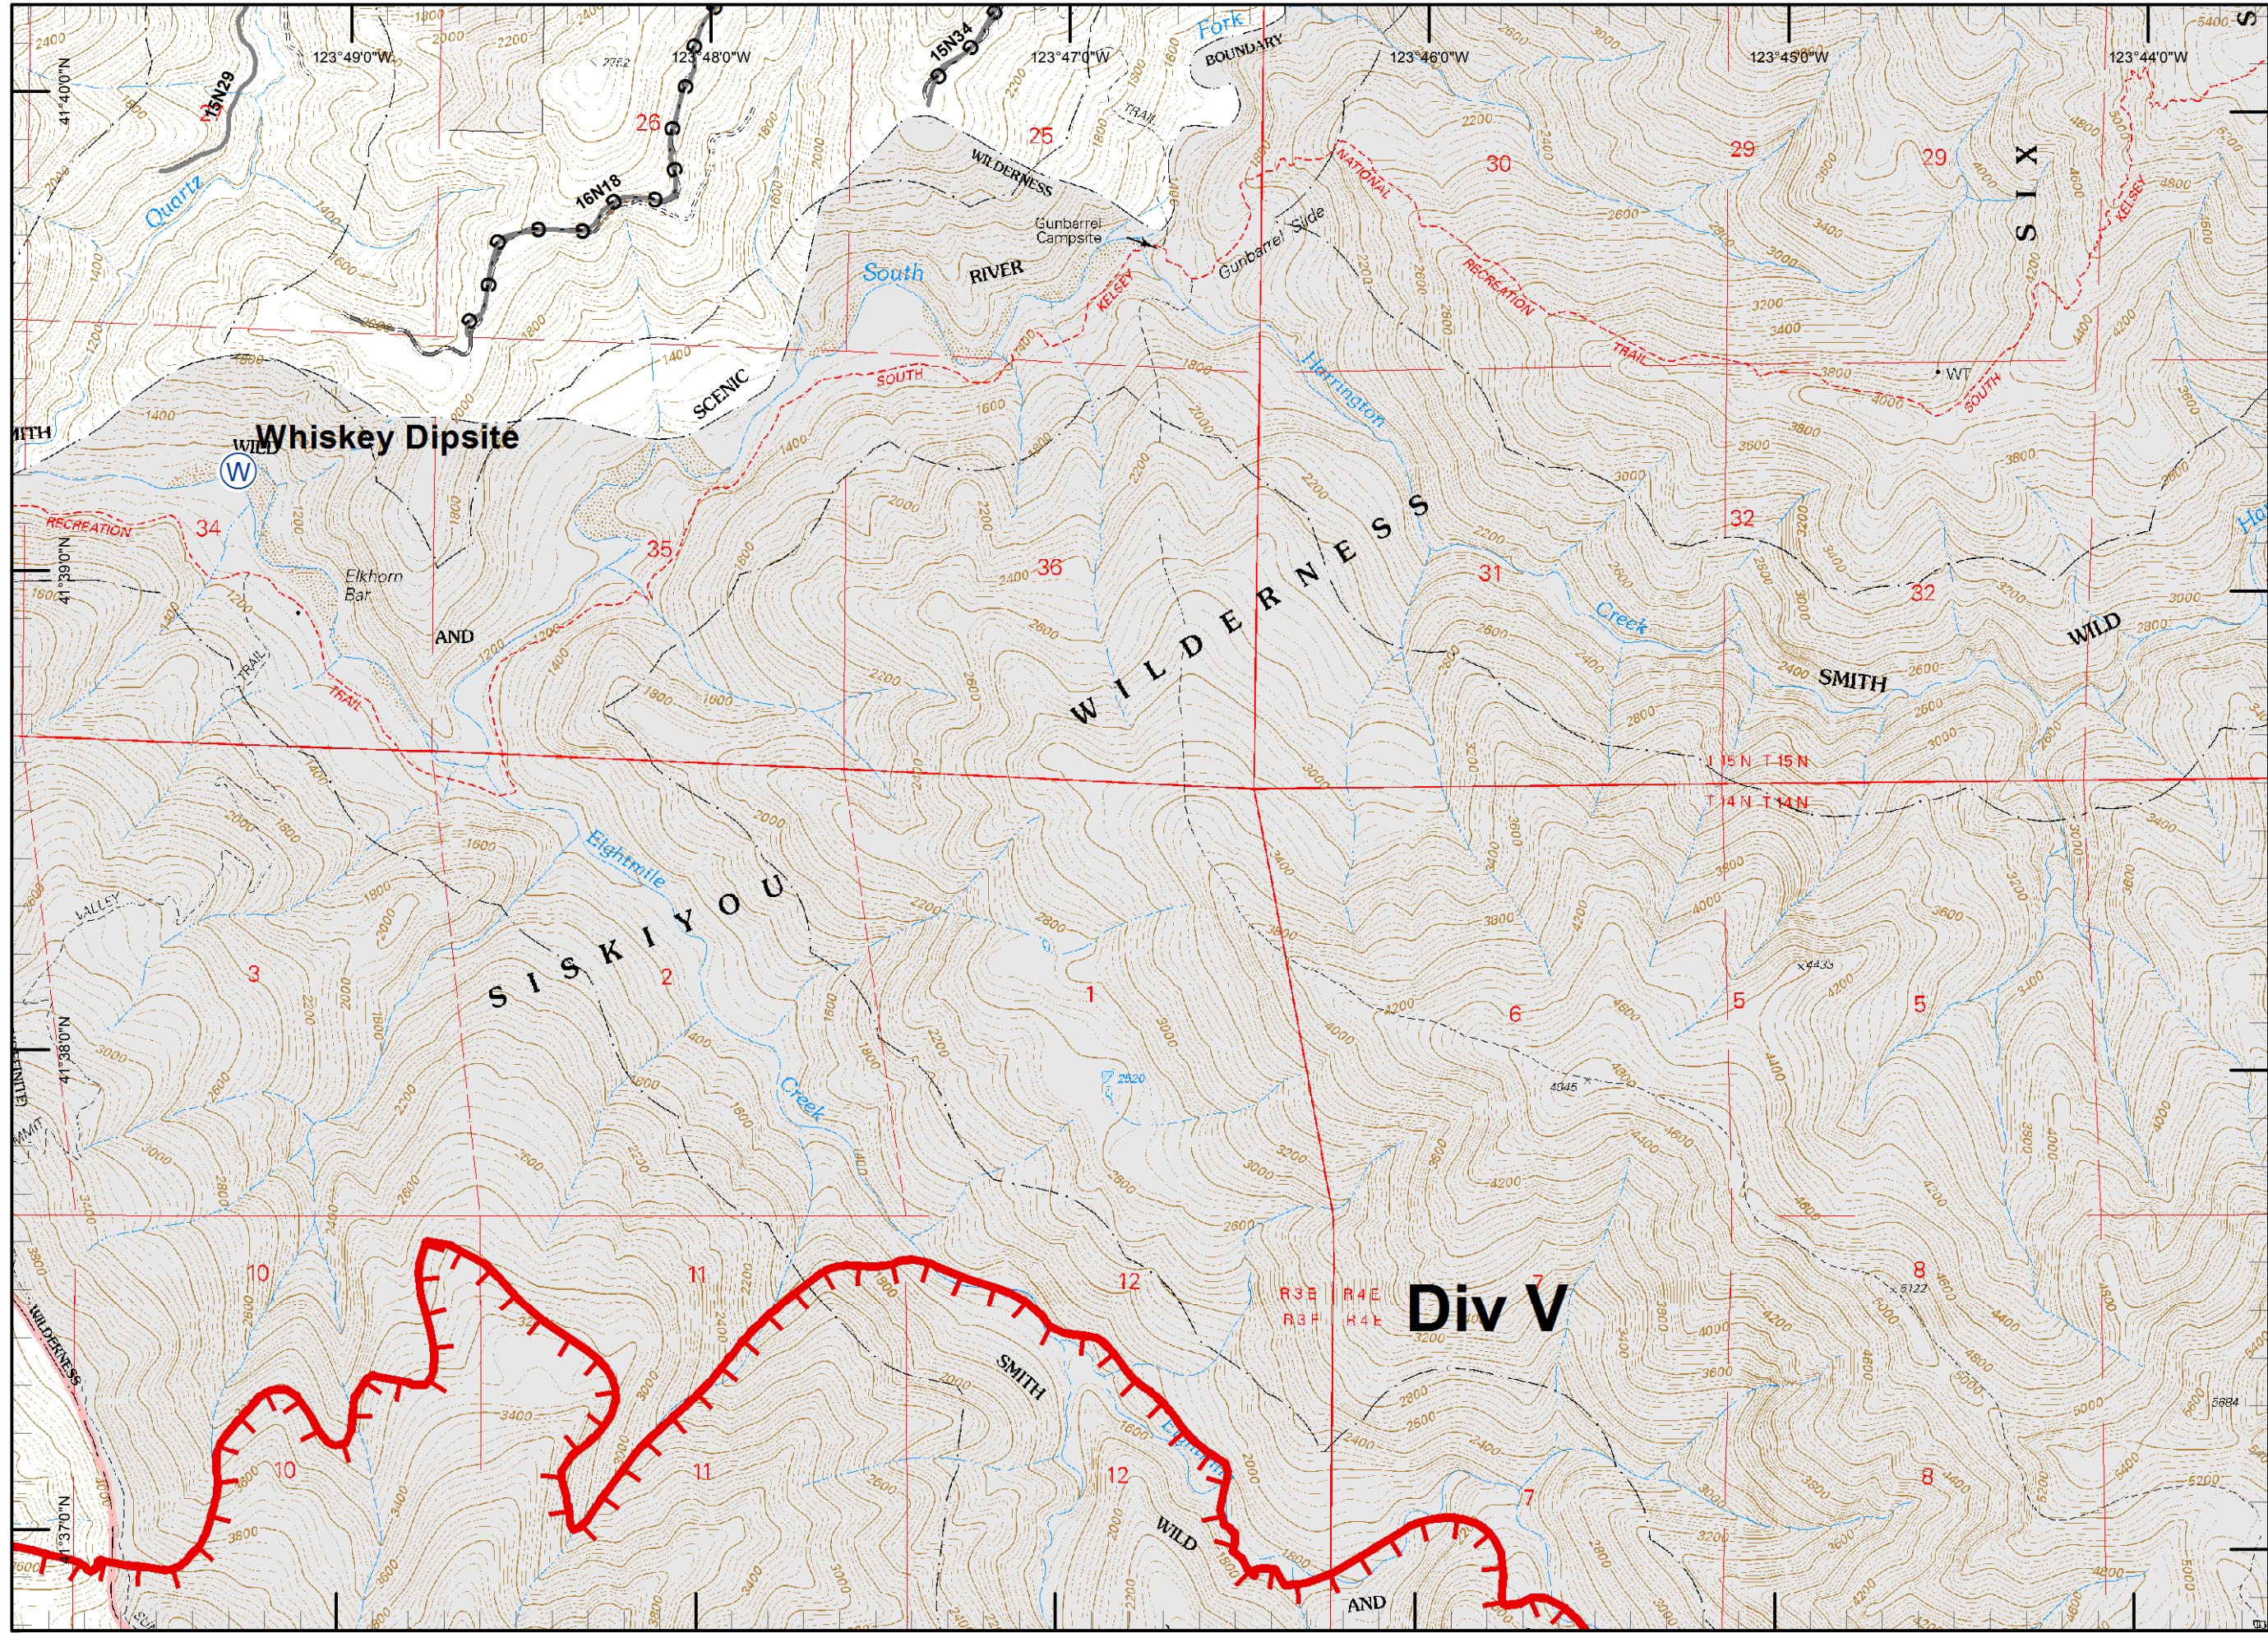

N
RJM
9/11/2015
10:45:55 PM