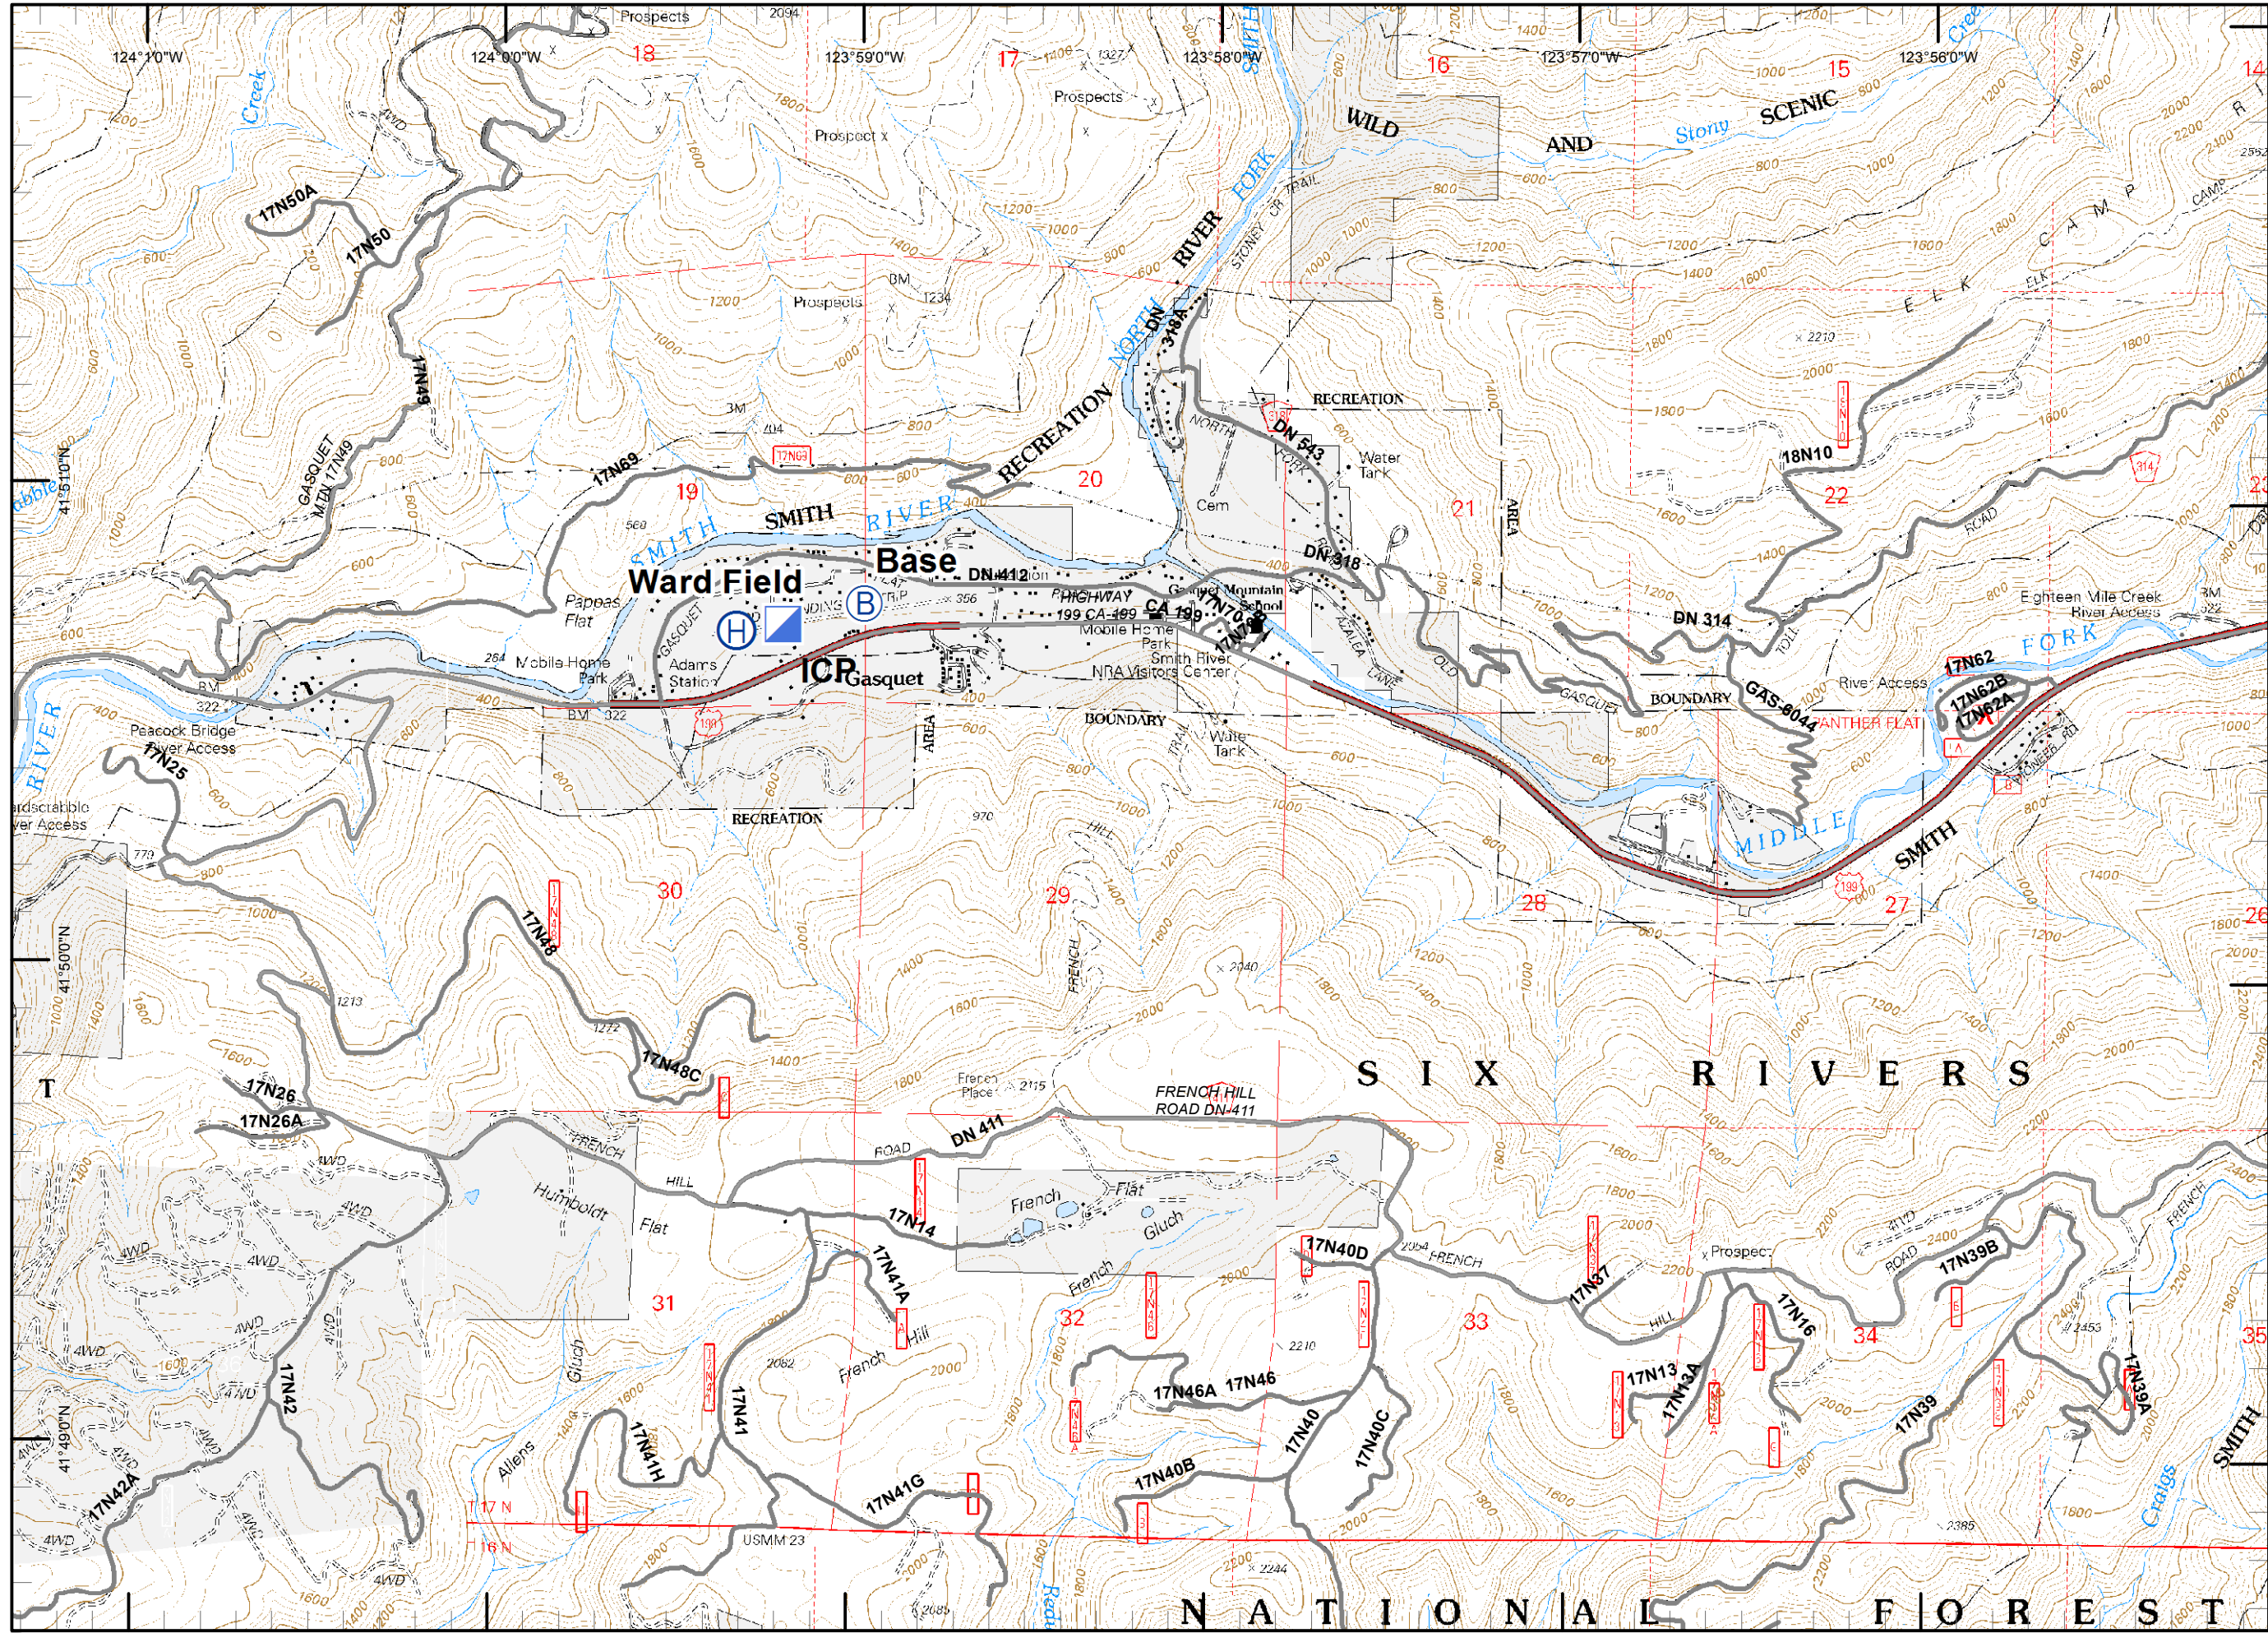

North Arrow
RJM
9/11/2015
10:44:45 PM