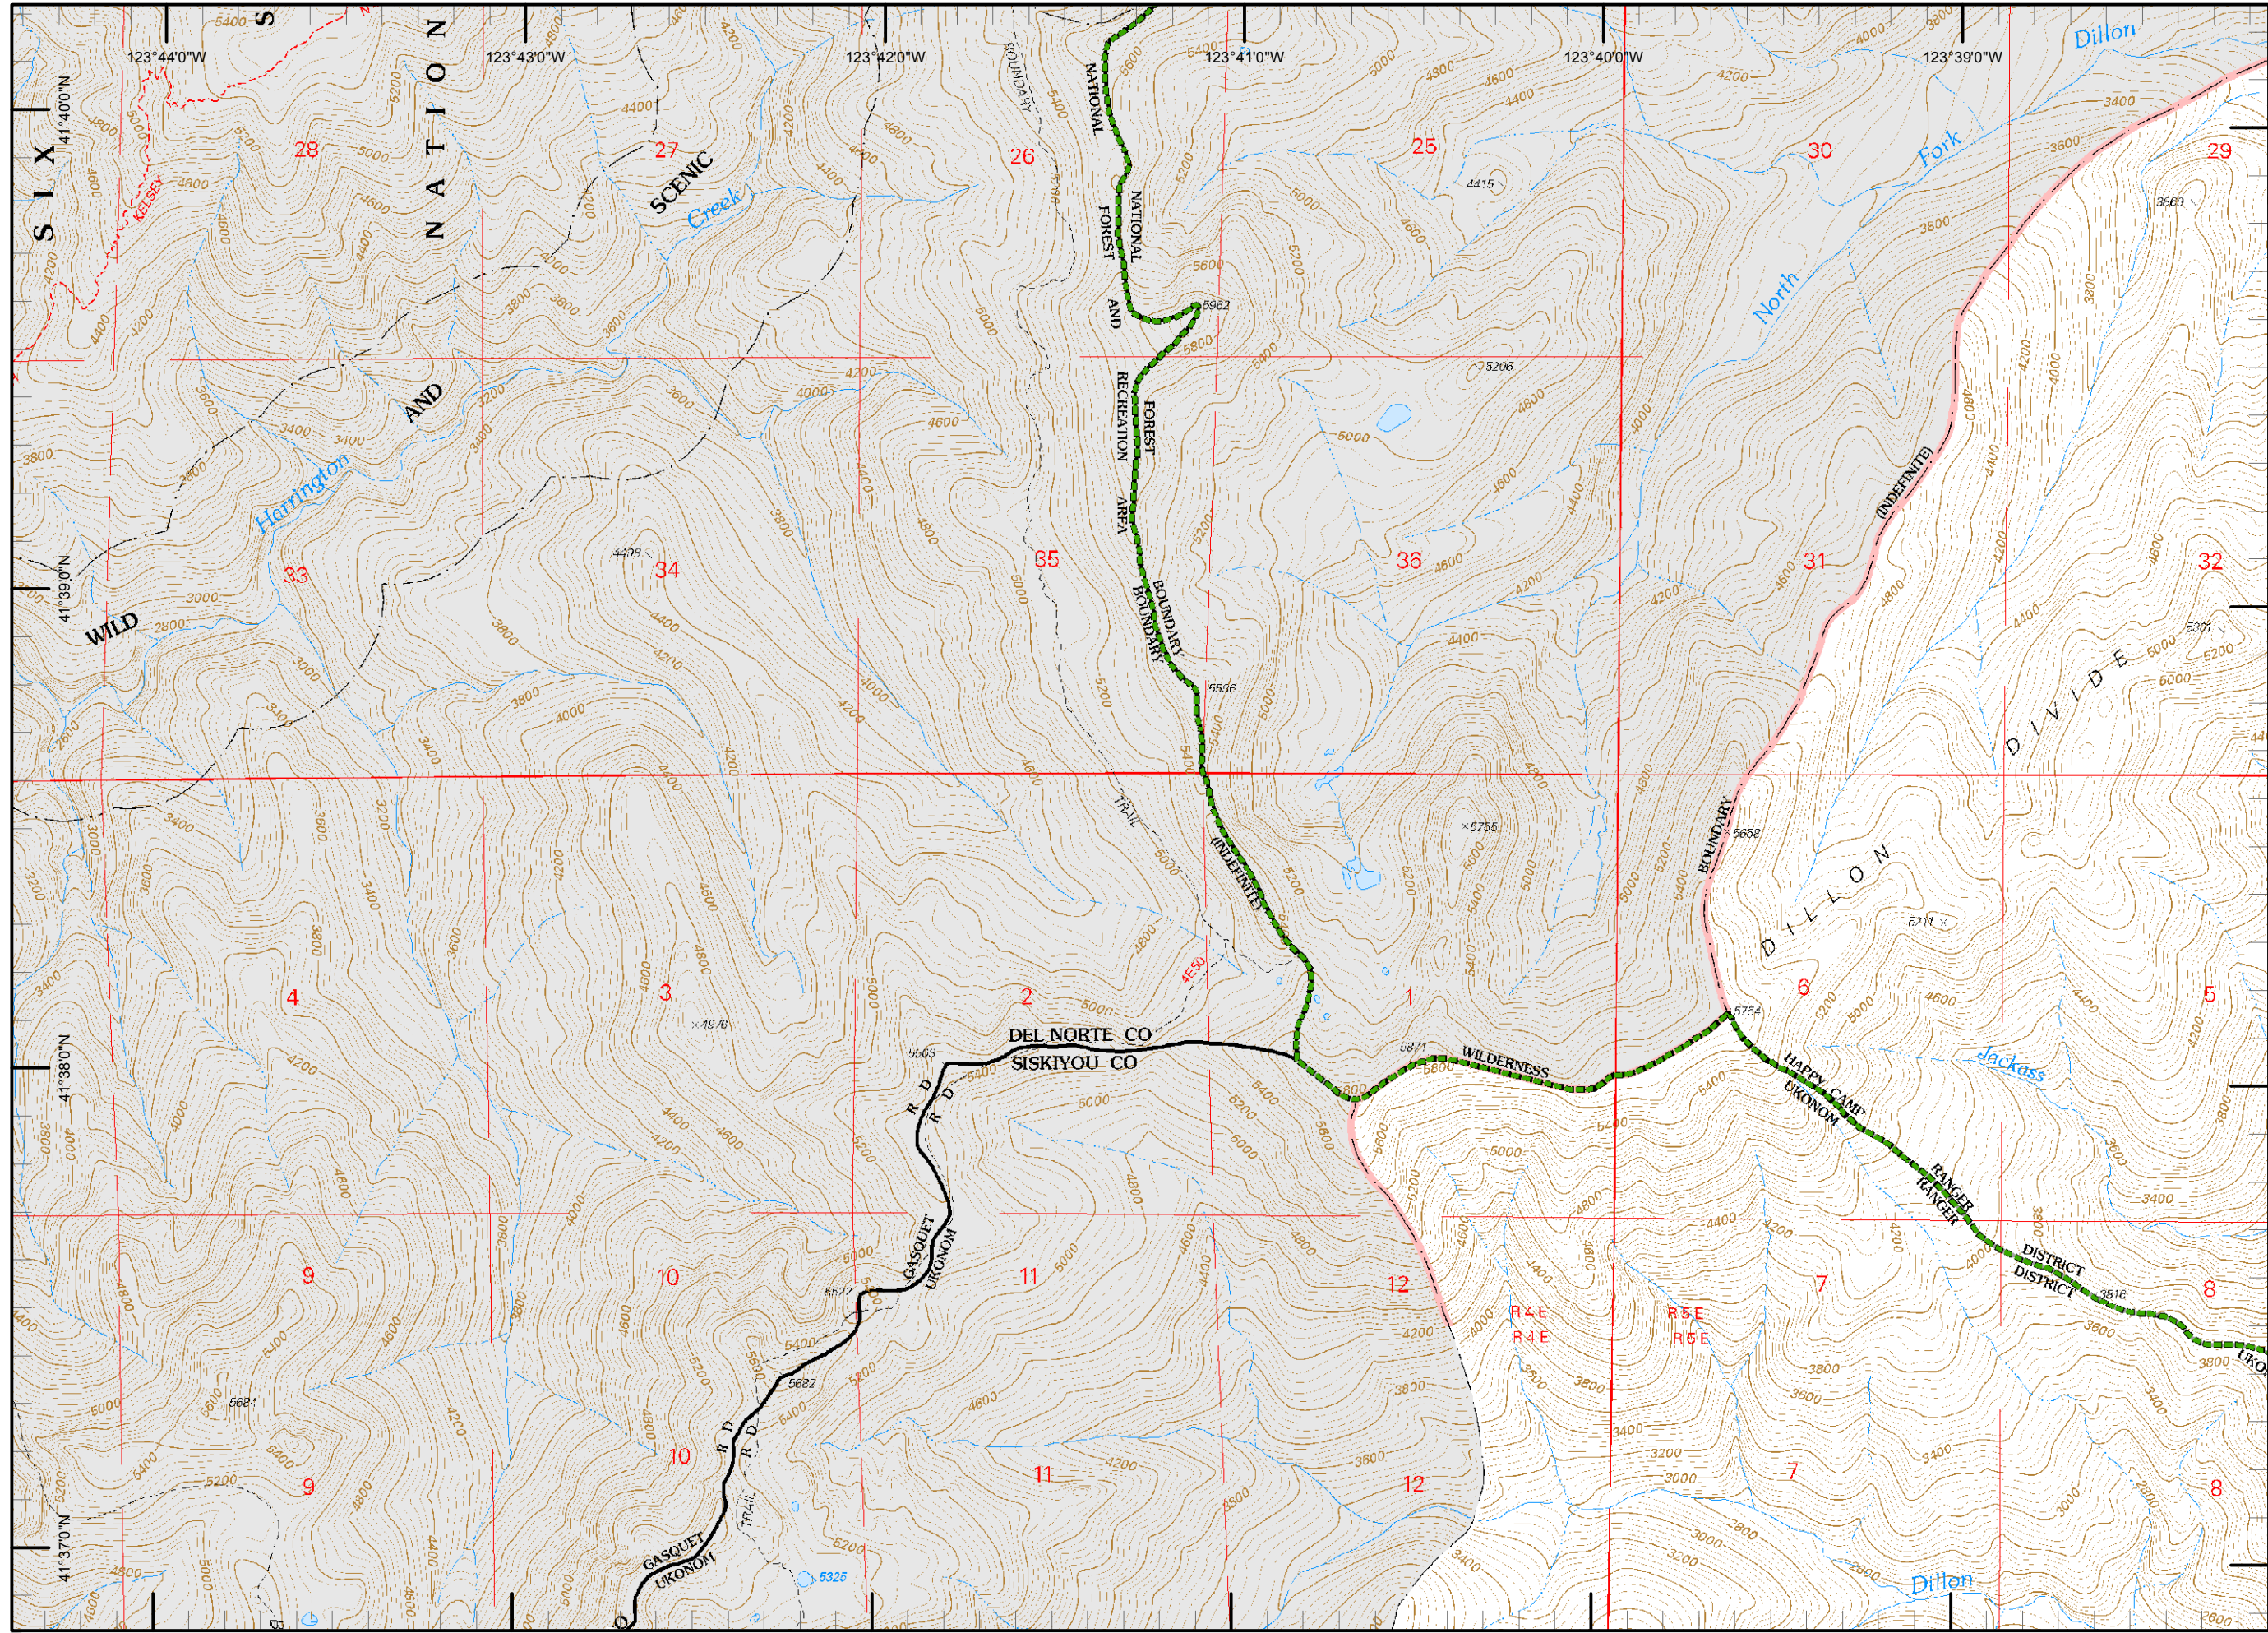

Legend

- ( ) Division
- Drop Point
- ⊗ Fire Origin
- ♂ Spot Fire
- Helispot
- Ⓢ Staging Area
- Ⓜ Water Source
- Ⓜ Restricted Water Source
- WX RAWS
- Ⓟ Incident Base
- Ⓢ Camp
- Ⓜ Incident Command Post
- Ⓜ Repeater
- ⚠ Safety Zone
- Ⓜ Helibase
- ⊗ ● Proposed Dozer Line
- Ⓜ Uncontrolled Fire Edge
- Ⓜ Completed Dozer Line
- Completed Line
- H - H - Hand Line
- R - R - Road as Completed Line
- M - M - Masticated
- G - G - Graded Road
- Siskiyou Wilderness
- Ⓜ Forest Boundary
- Ⓜ Bear Basin Butte Botanical Area

RJM
9/11/2015
10:45:59 PM