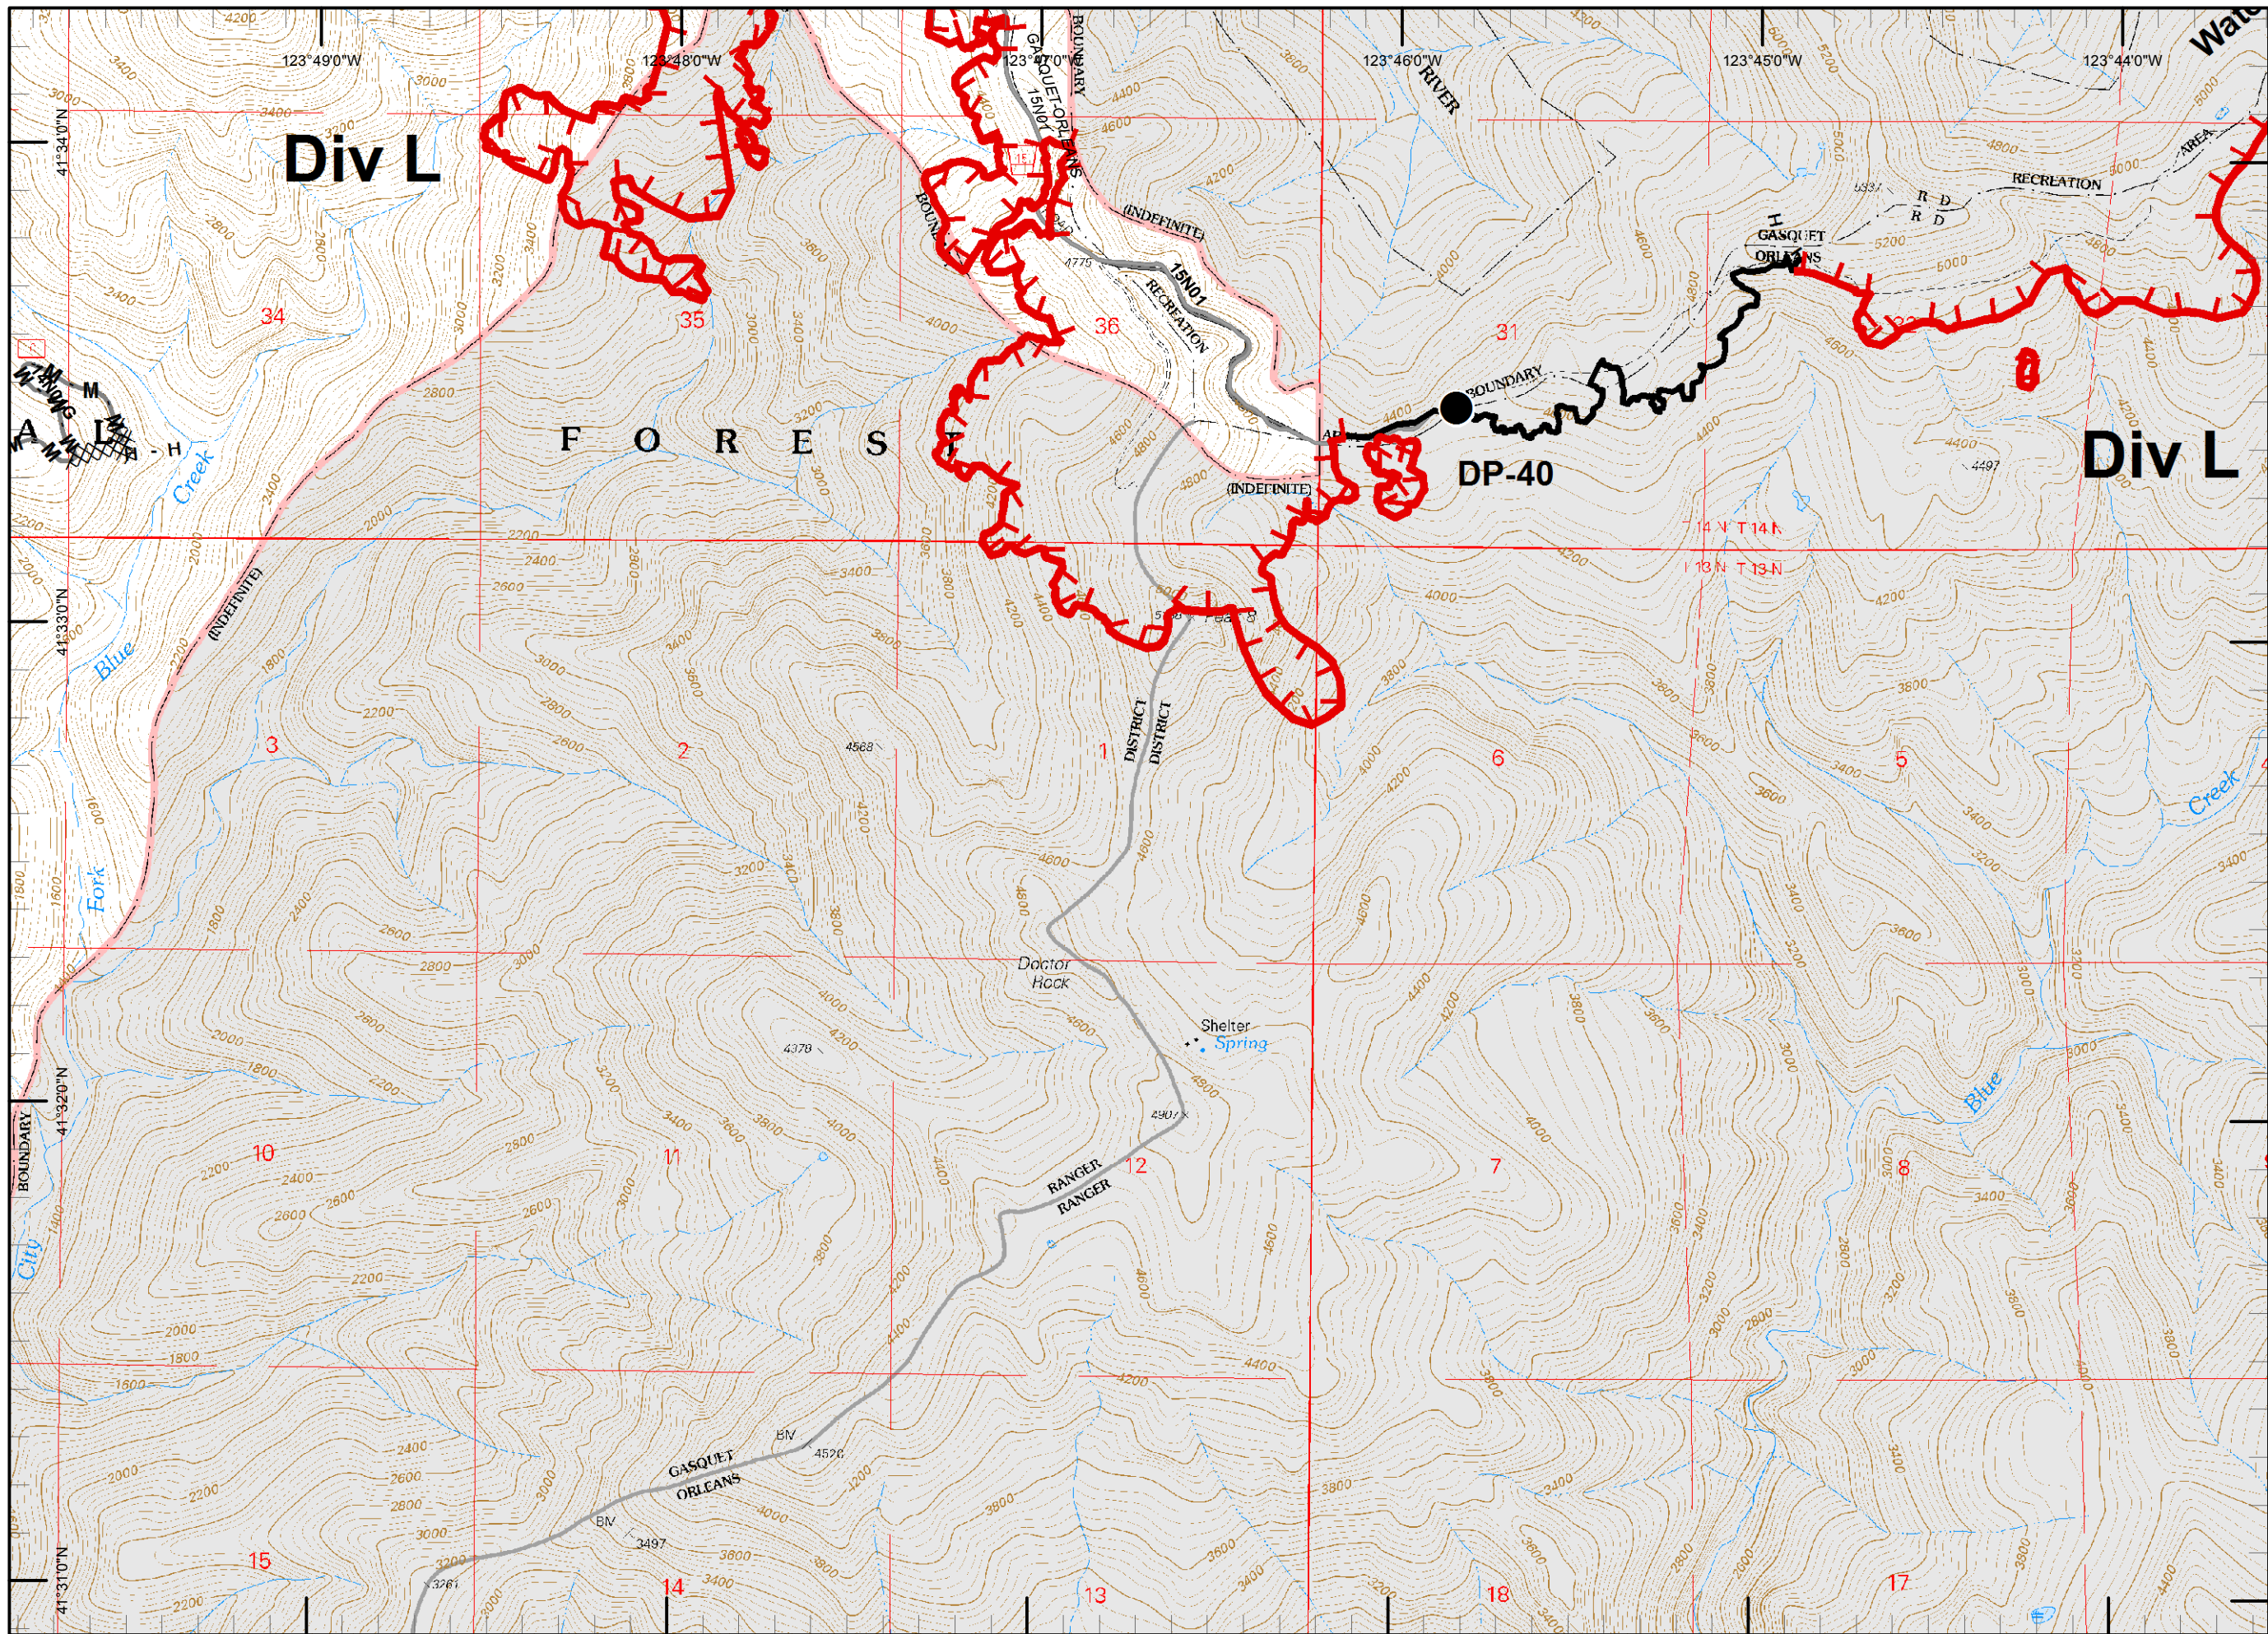

Legend

- ( ) Division
- Drop Point
- ⊗ Fire Origin
- ♂ Spot Fire
- Helispot
- Ⓢ Staging Area
- Ⓜ Water Source
- Ⓜ Restricted Water Source
- WX RAWS
- Ⓟ Incident Base
- Ⓢ Camp
- ▣ Incident Command Post
- Ⓡ Repeater
- ⚠ Safety Zone
- Ⓜ Helibase
- ⊗ ● Proposed Dozer Line
- ▬ Uncontrolled Fire Edge
- ▬ Completed Dozer Line
- ▬ Completed Line
- H - H - Hand Line
- R - R - Road as Completed Line
- M - M - Masticated
- G - G - Graded Road
- ▬ Siskiyou Wilderness
- ▬ Forest Boundary
- ▬ Bear Basin Butte Botanical Area