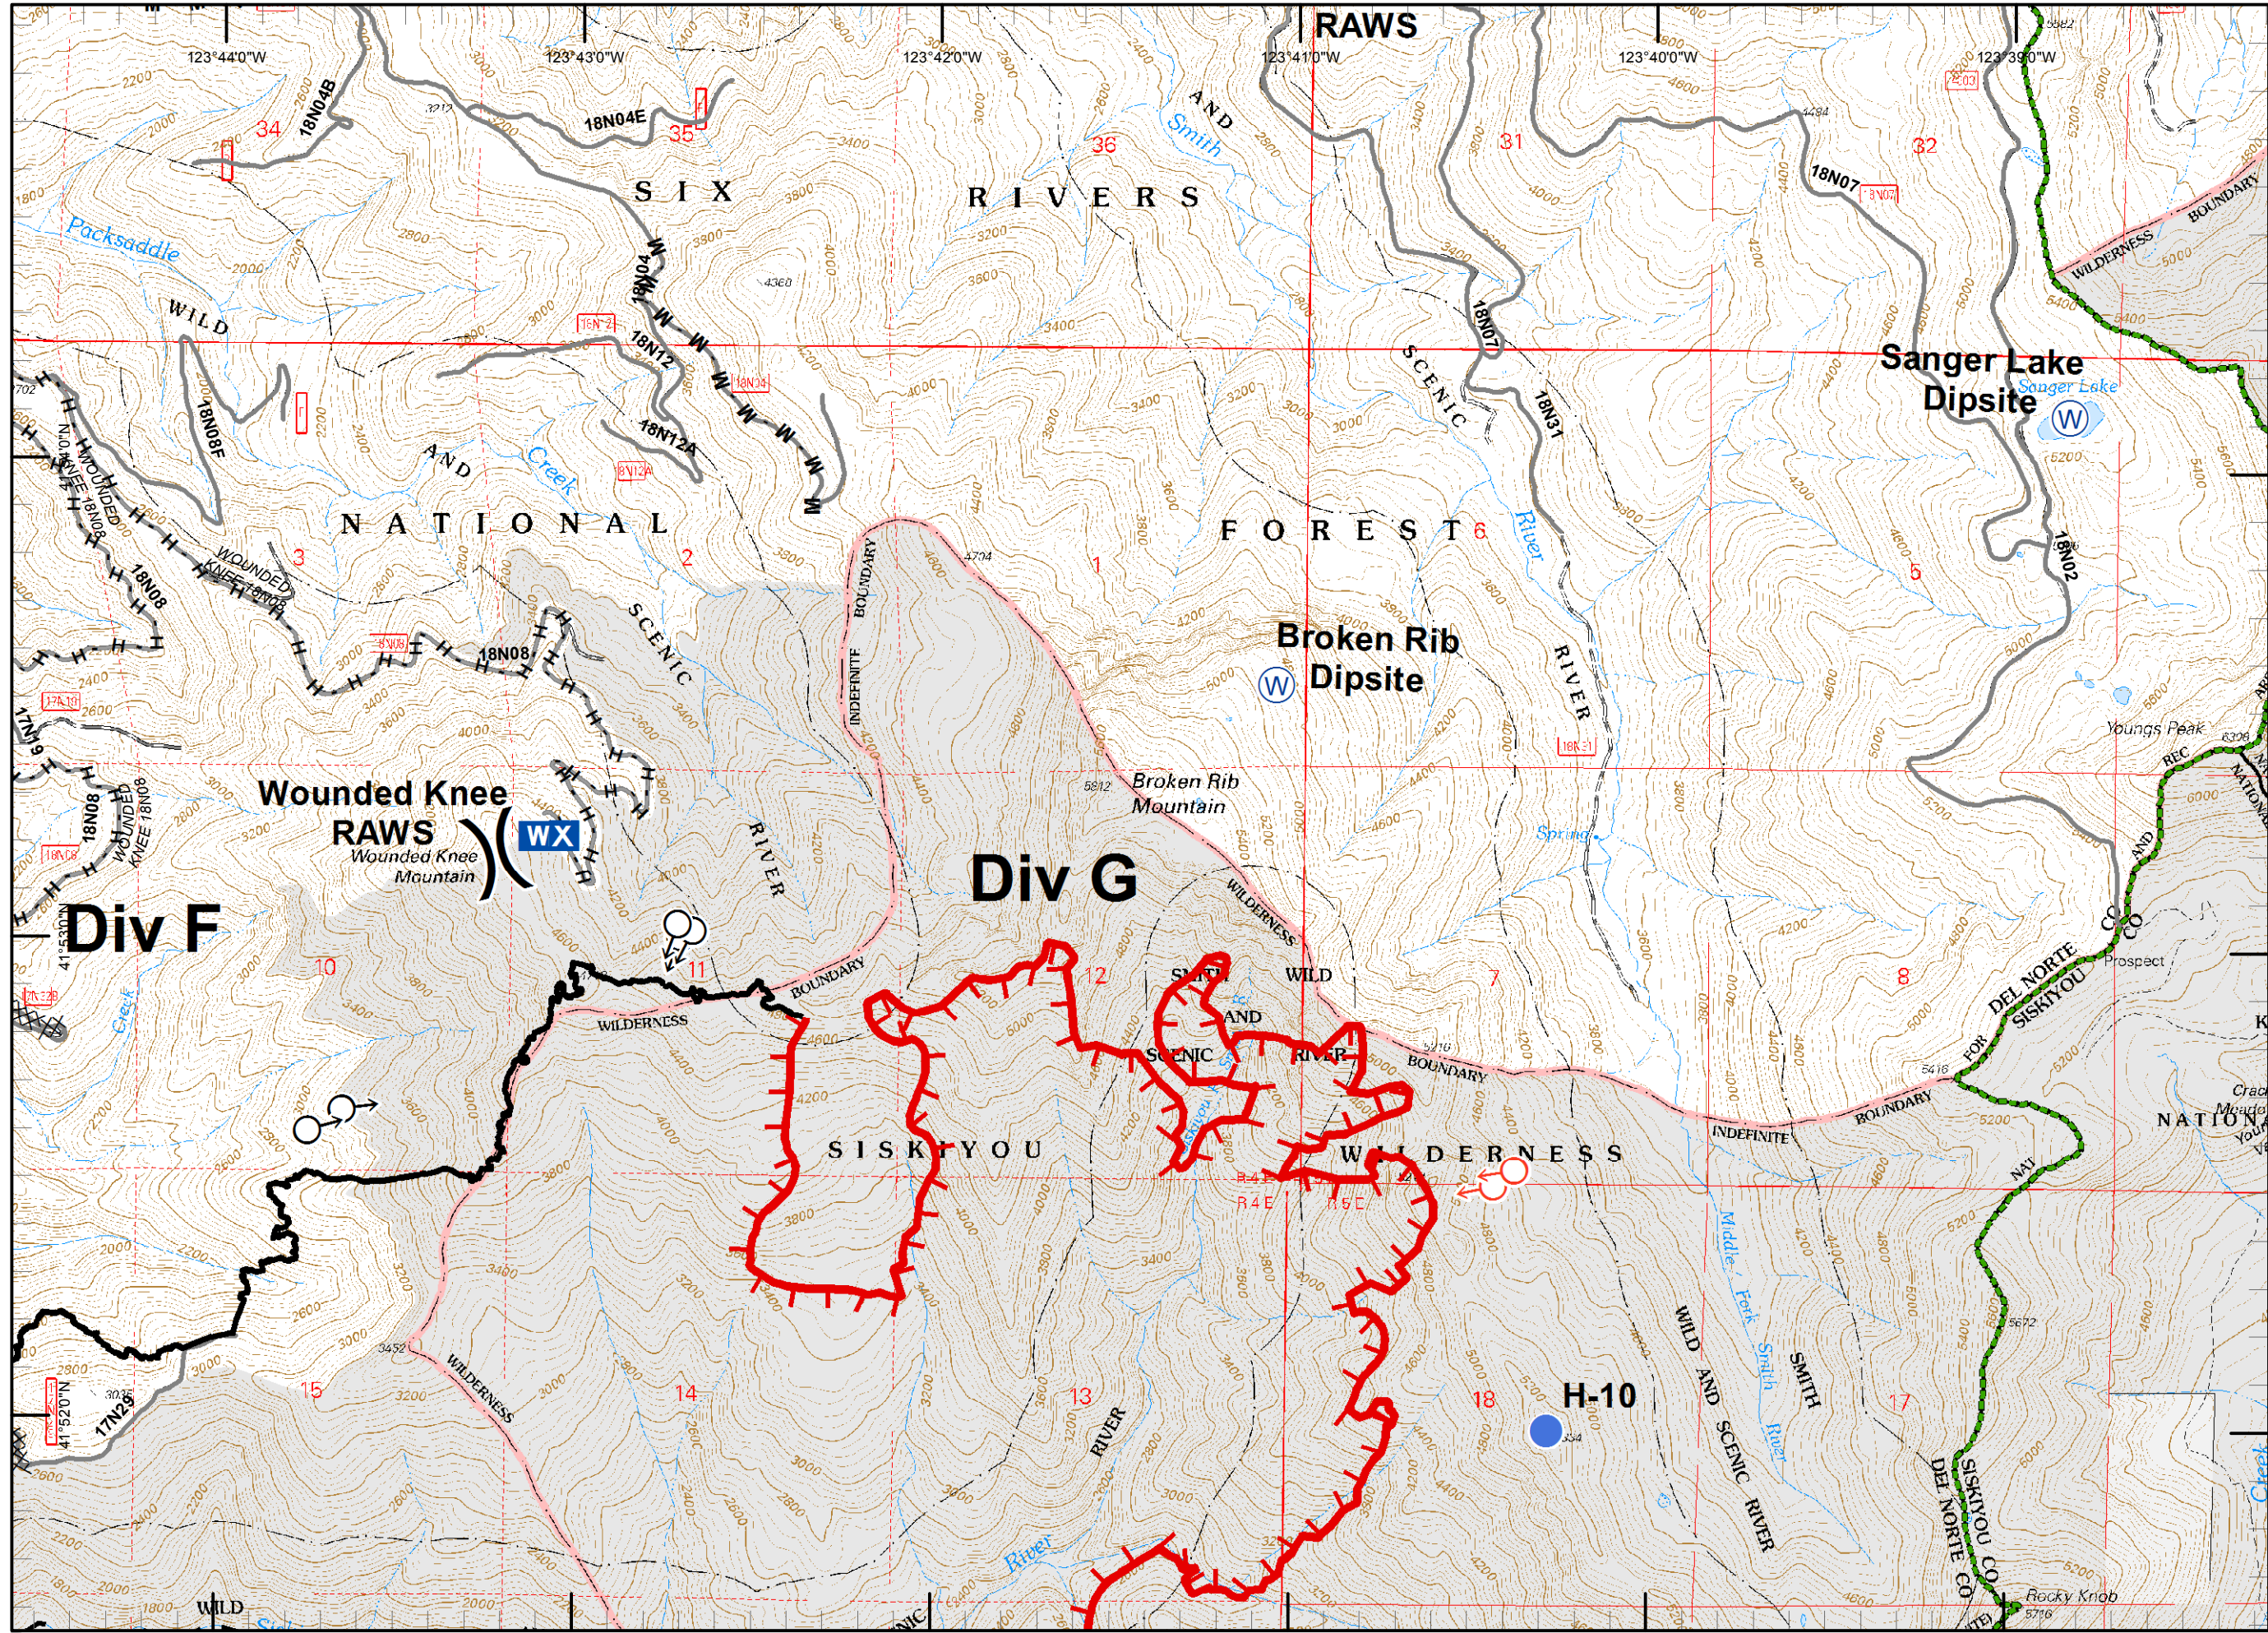

RJM  
 9/11/2015  
 10:44:27 PM

**Legend**

- ( ) Division
- Drop Point
- ⊗ Fire Origin
- ♂ Spot Fire
- Helispot
- Ⓢ Staging Area
- Ⓜ Water Source
- Ⓜ Restricted Water Source
- WX RAWS
- Ⓢ Incident Base
- Ⓢ Camp
- Ⓢ Incident Command Post
- Ⓢ Repeater
- ⚠ Safety Zone
- Ⓢ Helibase
- ⊗ ● Proposed Dozer Line
- Ⓢ Uncontrolled Fire Edge
- Ⓢ Completed Dozer Line
- Completed Line
- H - H - Hand Line
- R - R - Road as Completed Line
- M - M - Masticated
- G - G - Graded Road
- Siskiyou Wilderness
- ▬ Forest Boundary
- ▬ Bear Basin Butte Botanical Area

North Arrow  
 RJM  
 9/11/2015  
 10:44:31 PM

**Legend**

- ( ) Division
- Drop Point
- ⊗ Fire Origin
- ♂ Spot Fire
- Helispot
- ⊙ Staging Area
- ⊙ Water Source
- ⊙ Restricted Water Source
- WX RAWS
- ⊙ Incident Base
- ⊙ Camp
- ⊙ Incident Command Post
- ⊙ Repeater
- ⚠ Safety Zone
- ⊙ Helibase
- ⊙ • Proposed Dozer Line
- Uncontrolled Fire Edge
- ⊗ Completed Dozer Line
- Completed Line
- H - H - Hand Line
- R - R - Road as Completed Line
- M - M - Masticated
- G - G - Graded Road
- Siskiyou Wilderness
- ▬ Forest Boundary
- ▨ Bear Basin Butte Botanical Area

Legend

- ( ) Division
- Drop Point
- ⊗ Fire Origin
- ♂ Spot Fire
- Helispot
- Ⓢ Staging Area
- Ⓜ Water Source
- Ⓜ Restricted Water Source
- WX RAWS
- Ⓟ Incident Base
- Ⓢ Camp
- Ⓜ Incident Command Post
- Ⓟ Repeater
- ⚠ Safety Zone
- Ⓜ Helibase
- ⊗ ● Proposed Dozer Line
- Ⓜ Uncontrolled Fire Edge
- Ⓜ Completed Dozer Line
- Ⓜ Completed Line
- H - H - Hand Line
- R - R - Road as Completed Line
- M - M - Masticated
- G - G - Graded Road
- ▭ Siskiyou Wilderness
- ▭ Forest Boundary
- ▭ Bear Basin Butte Botanical Area