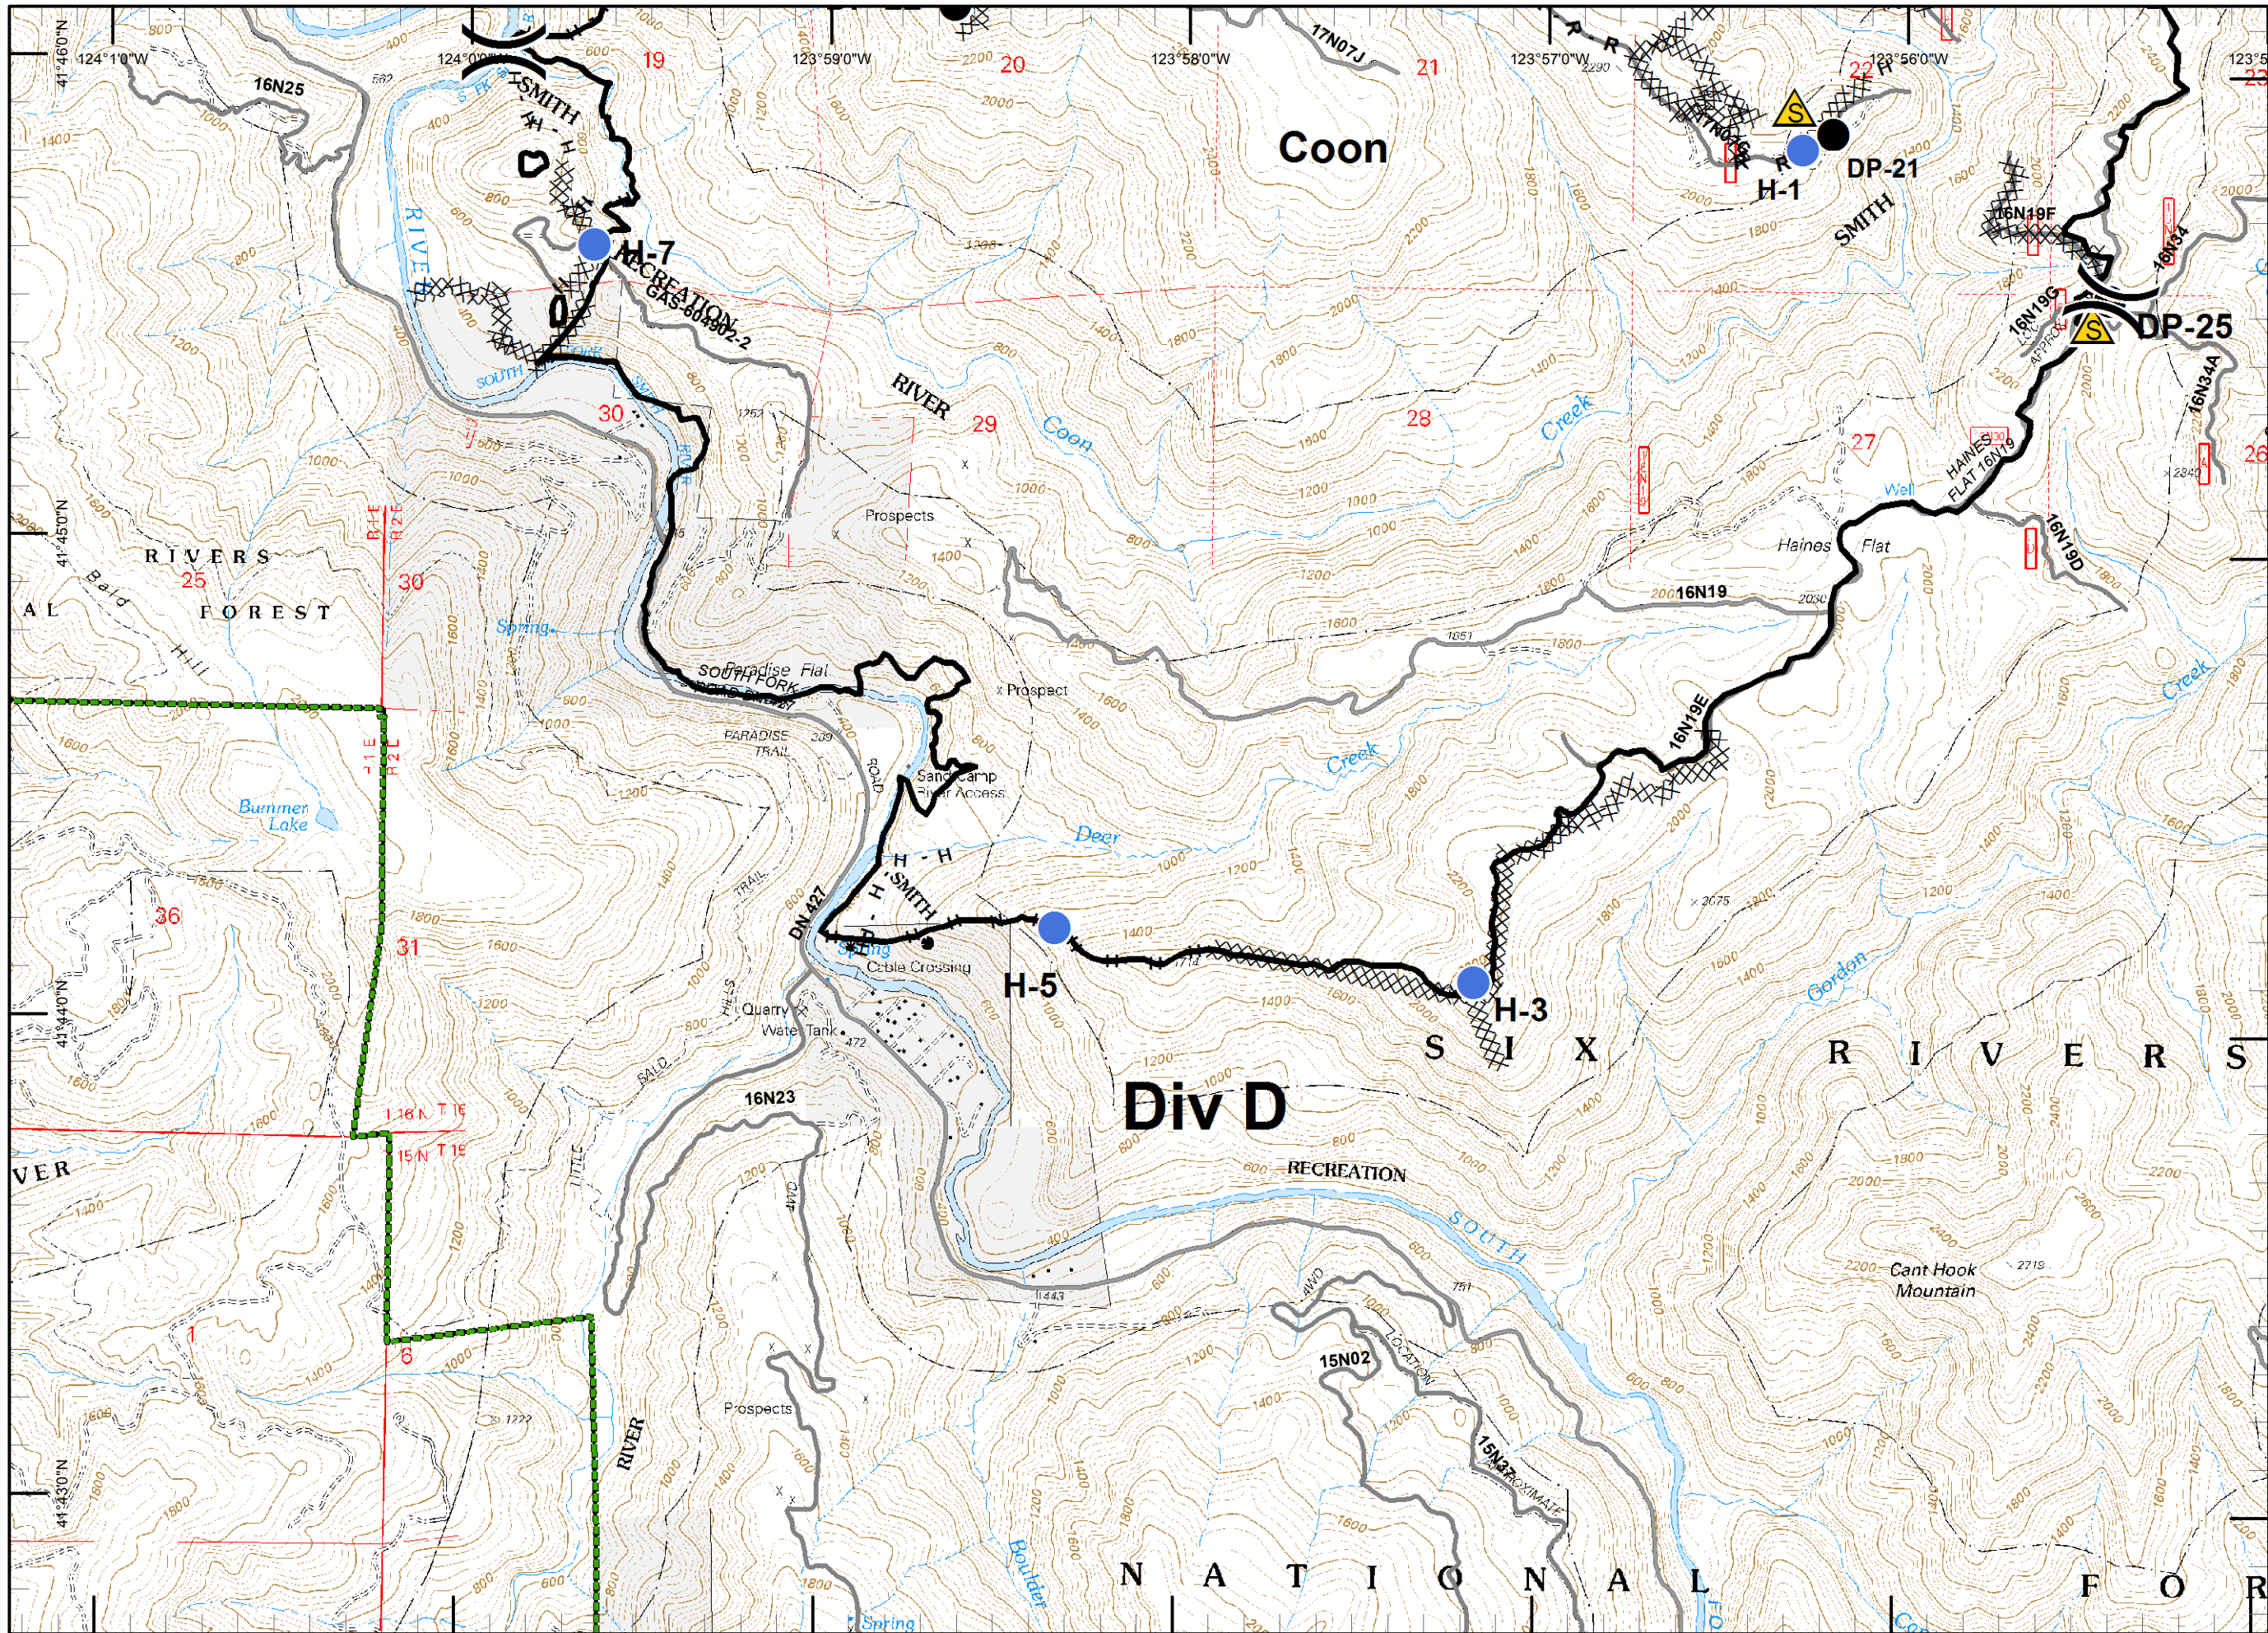

1. **Legend**
2. ( ) Division
   - Drop Point
   - ⊗ Fire Origin
   - ♂ Spot Fire
   - Helispot
   - Ⓢ Staging Area
   - Ⓜ Water Source
   - Ⓜ Restricted Water Source
   - WX RAWS
   - Ⓟ Incident Base
   - Ⓢ Camp
   - Ⓢ Incident Command Post
   - Ⓢ Repeater
   - ⚠ Safety Zone
   - Ⓜ Helibase
   - Ⓢ ● Proposed Dozer Line
   - Ⓢ Uncontrolled Fire Edge
   - Ⓢ Completed Dozer Line
   - Completed Line
   - H - H - Hand Line
   - R - R - Road as Completed Line
   - M - M - Masticated
   - G - G - Graded Road
   - Siskiyou Wilderness
   - Ⓢ Forest Boundary
   - Ⓢ Bear Basin Butte Botanical Area