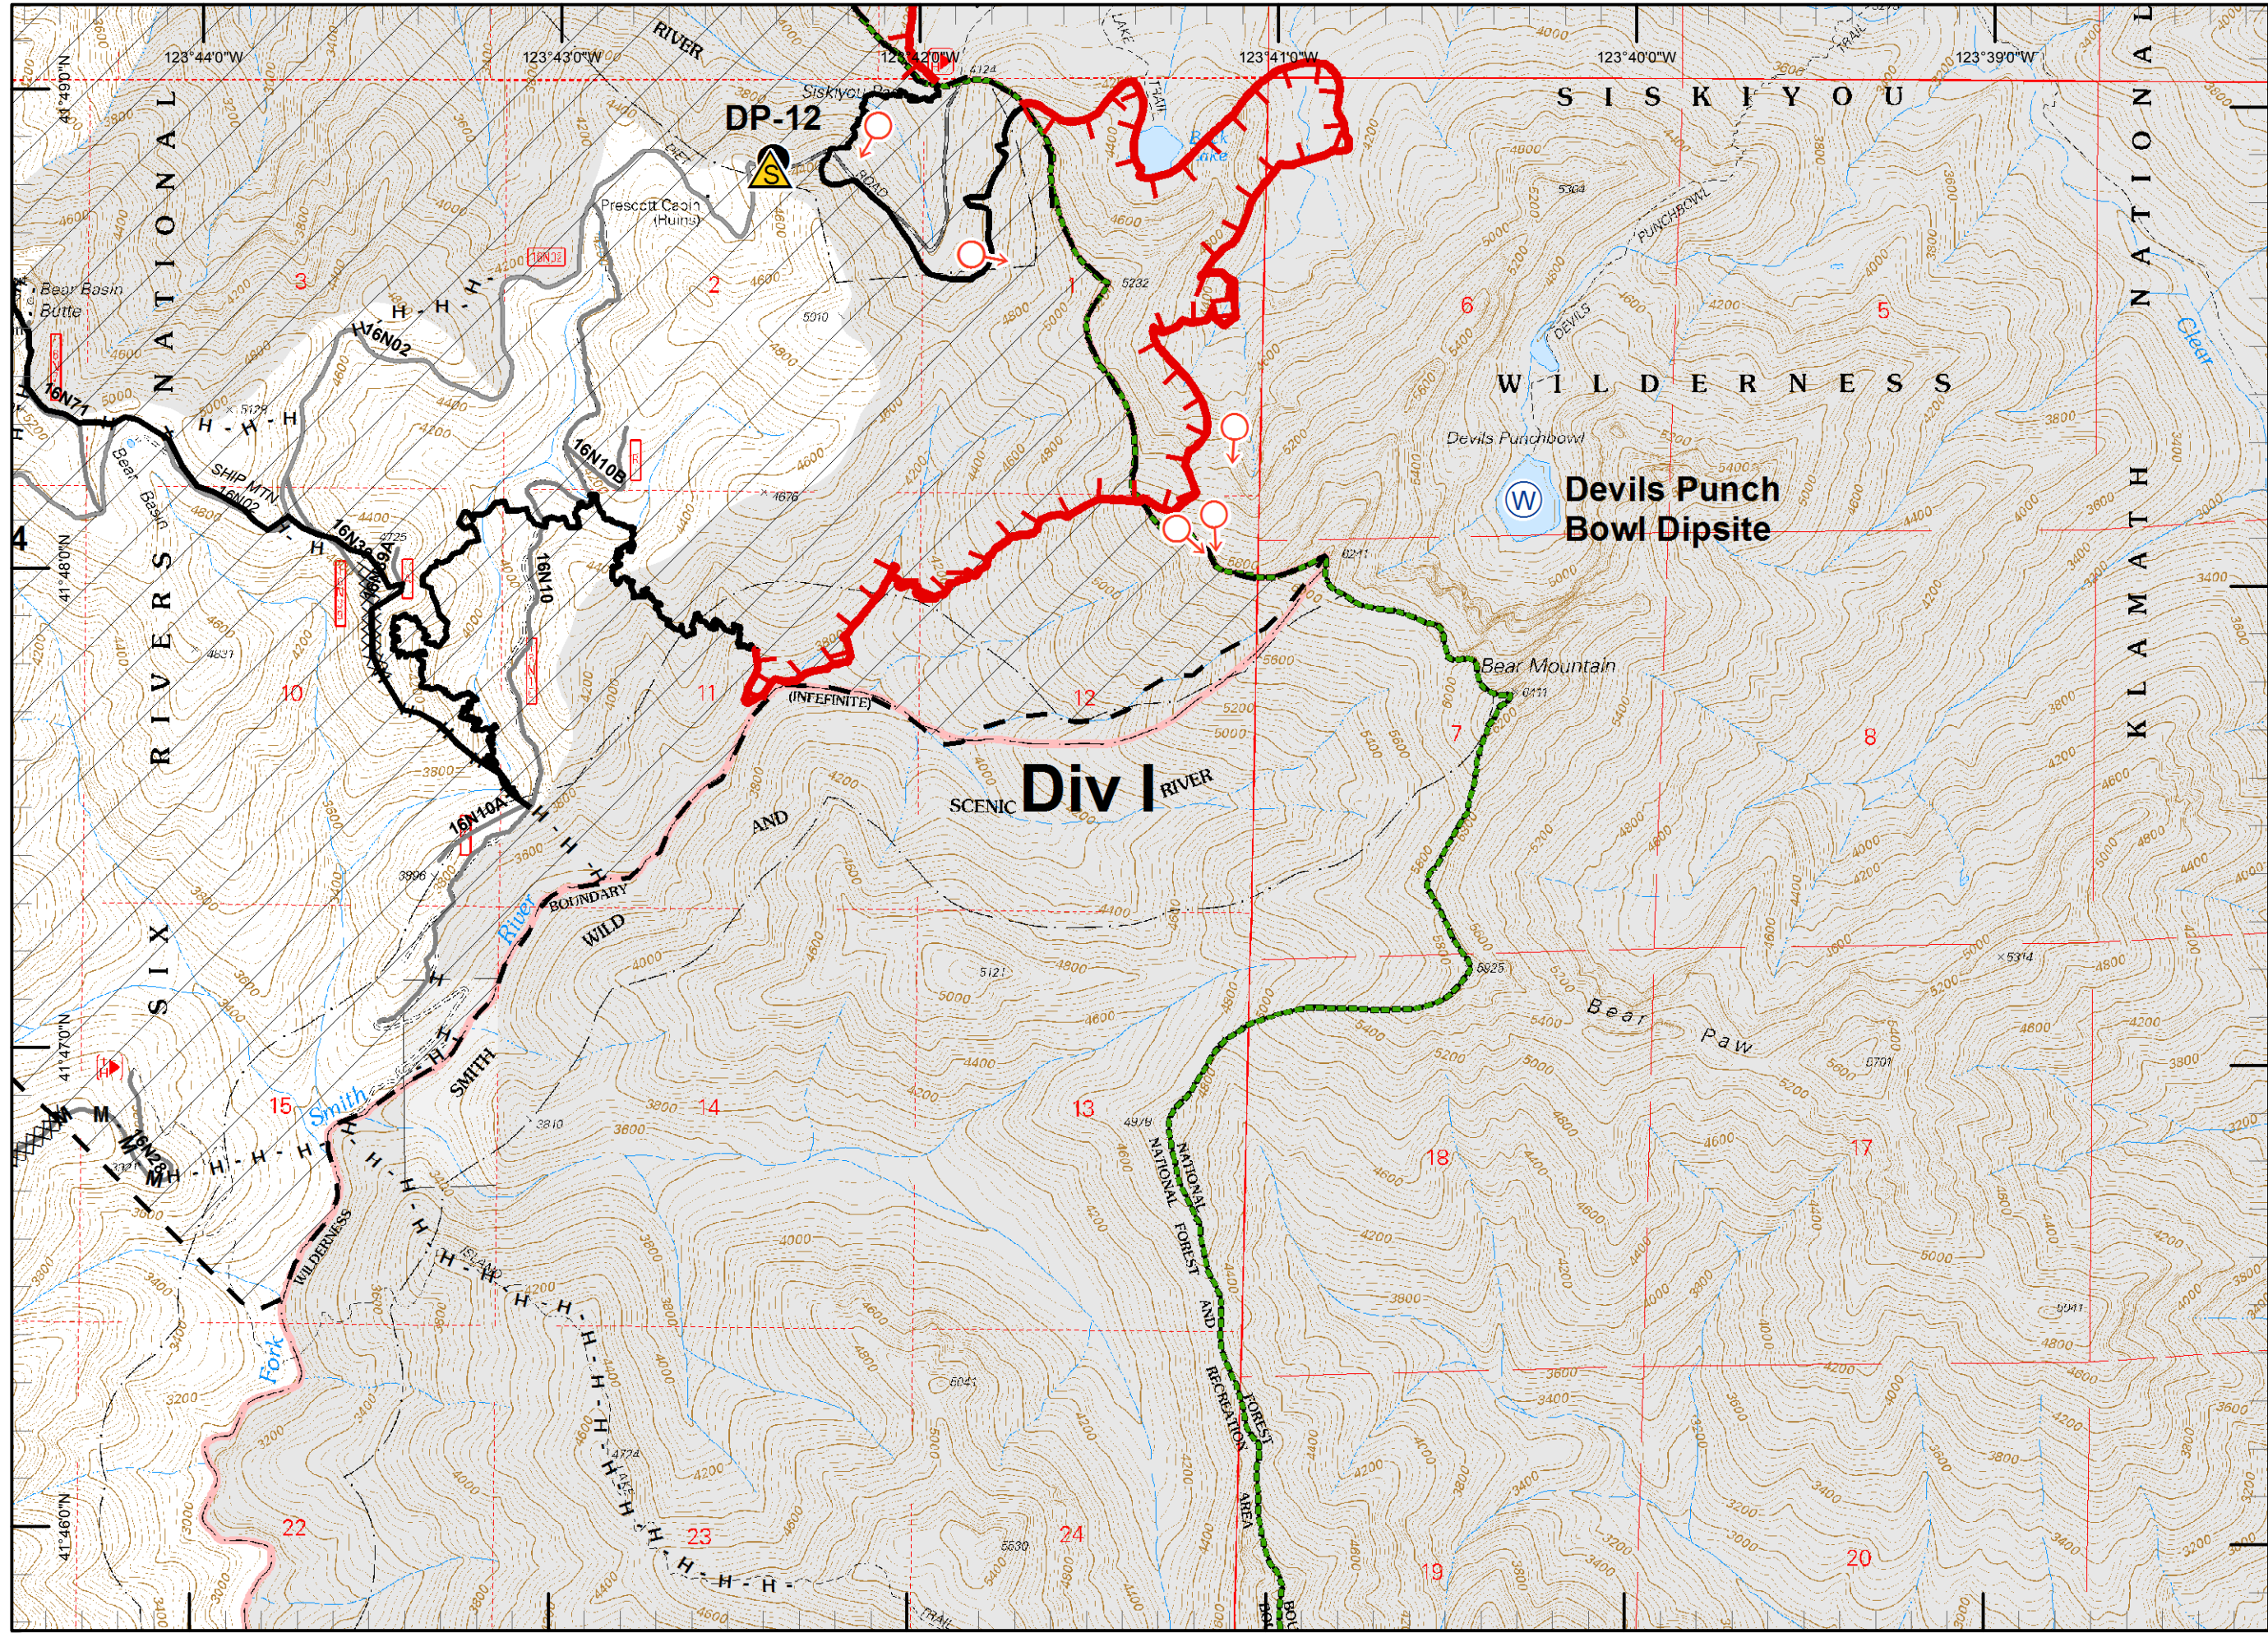

Legend

- ( ) Division
- Drop Point
- ⊗ Fire Origin
- ♂ Spot Fire
- Helispot
- Ⓢ Staging Area
- Ⓜ Water Source
- Ⓜ Restricted Water Source
- WX RAWs
- Ⓟ Incident Base
- Ⓢ Camp
- Ⓢ Incident Command Post
- Ⓢ Repeater
- ⚠ Safety Zone
- Ⓢ Helibase
- ⊗ ● Proposed Dozer Line
- Ⓢ Uncontrolled Fire Edge
- Ⓢ Completed Dozer Line
- Completed Line
- H - H - Hand Line
- R - R - Road as Completed Line
- M - M - Masticated
- G - G - Graded Road
- Siskiyou Wilderness
- Forest Boundary
- Bear Basin Butte Botanical Area