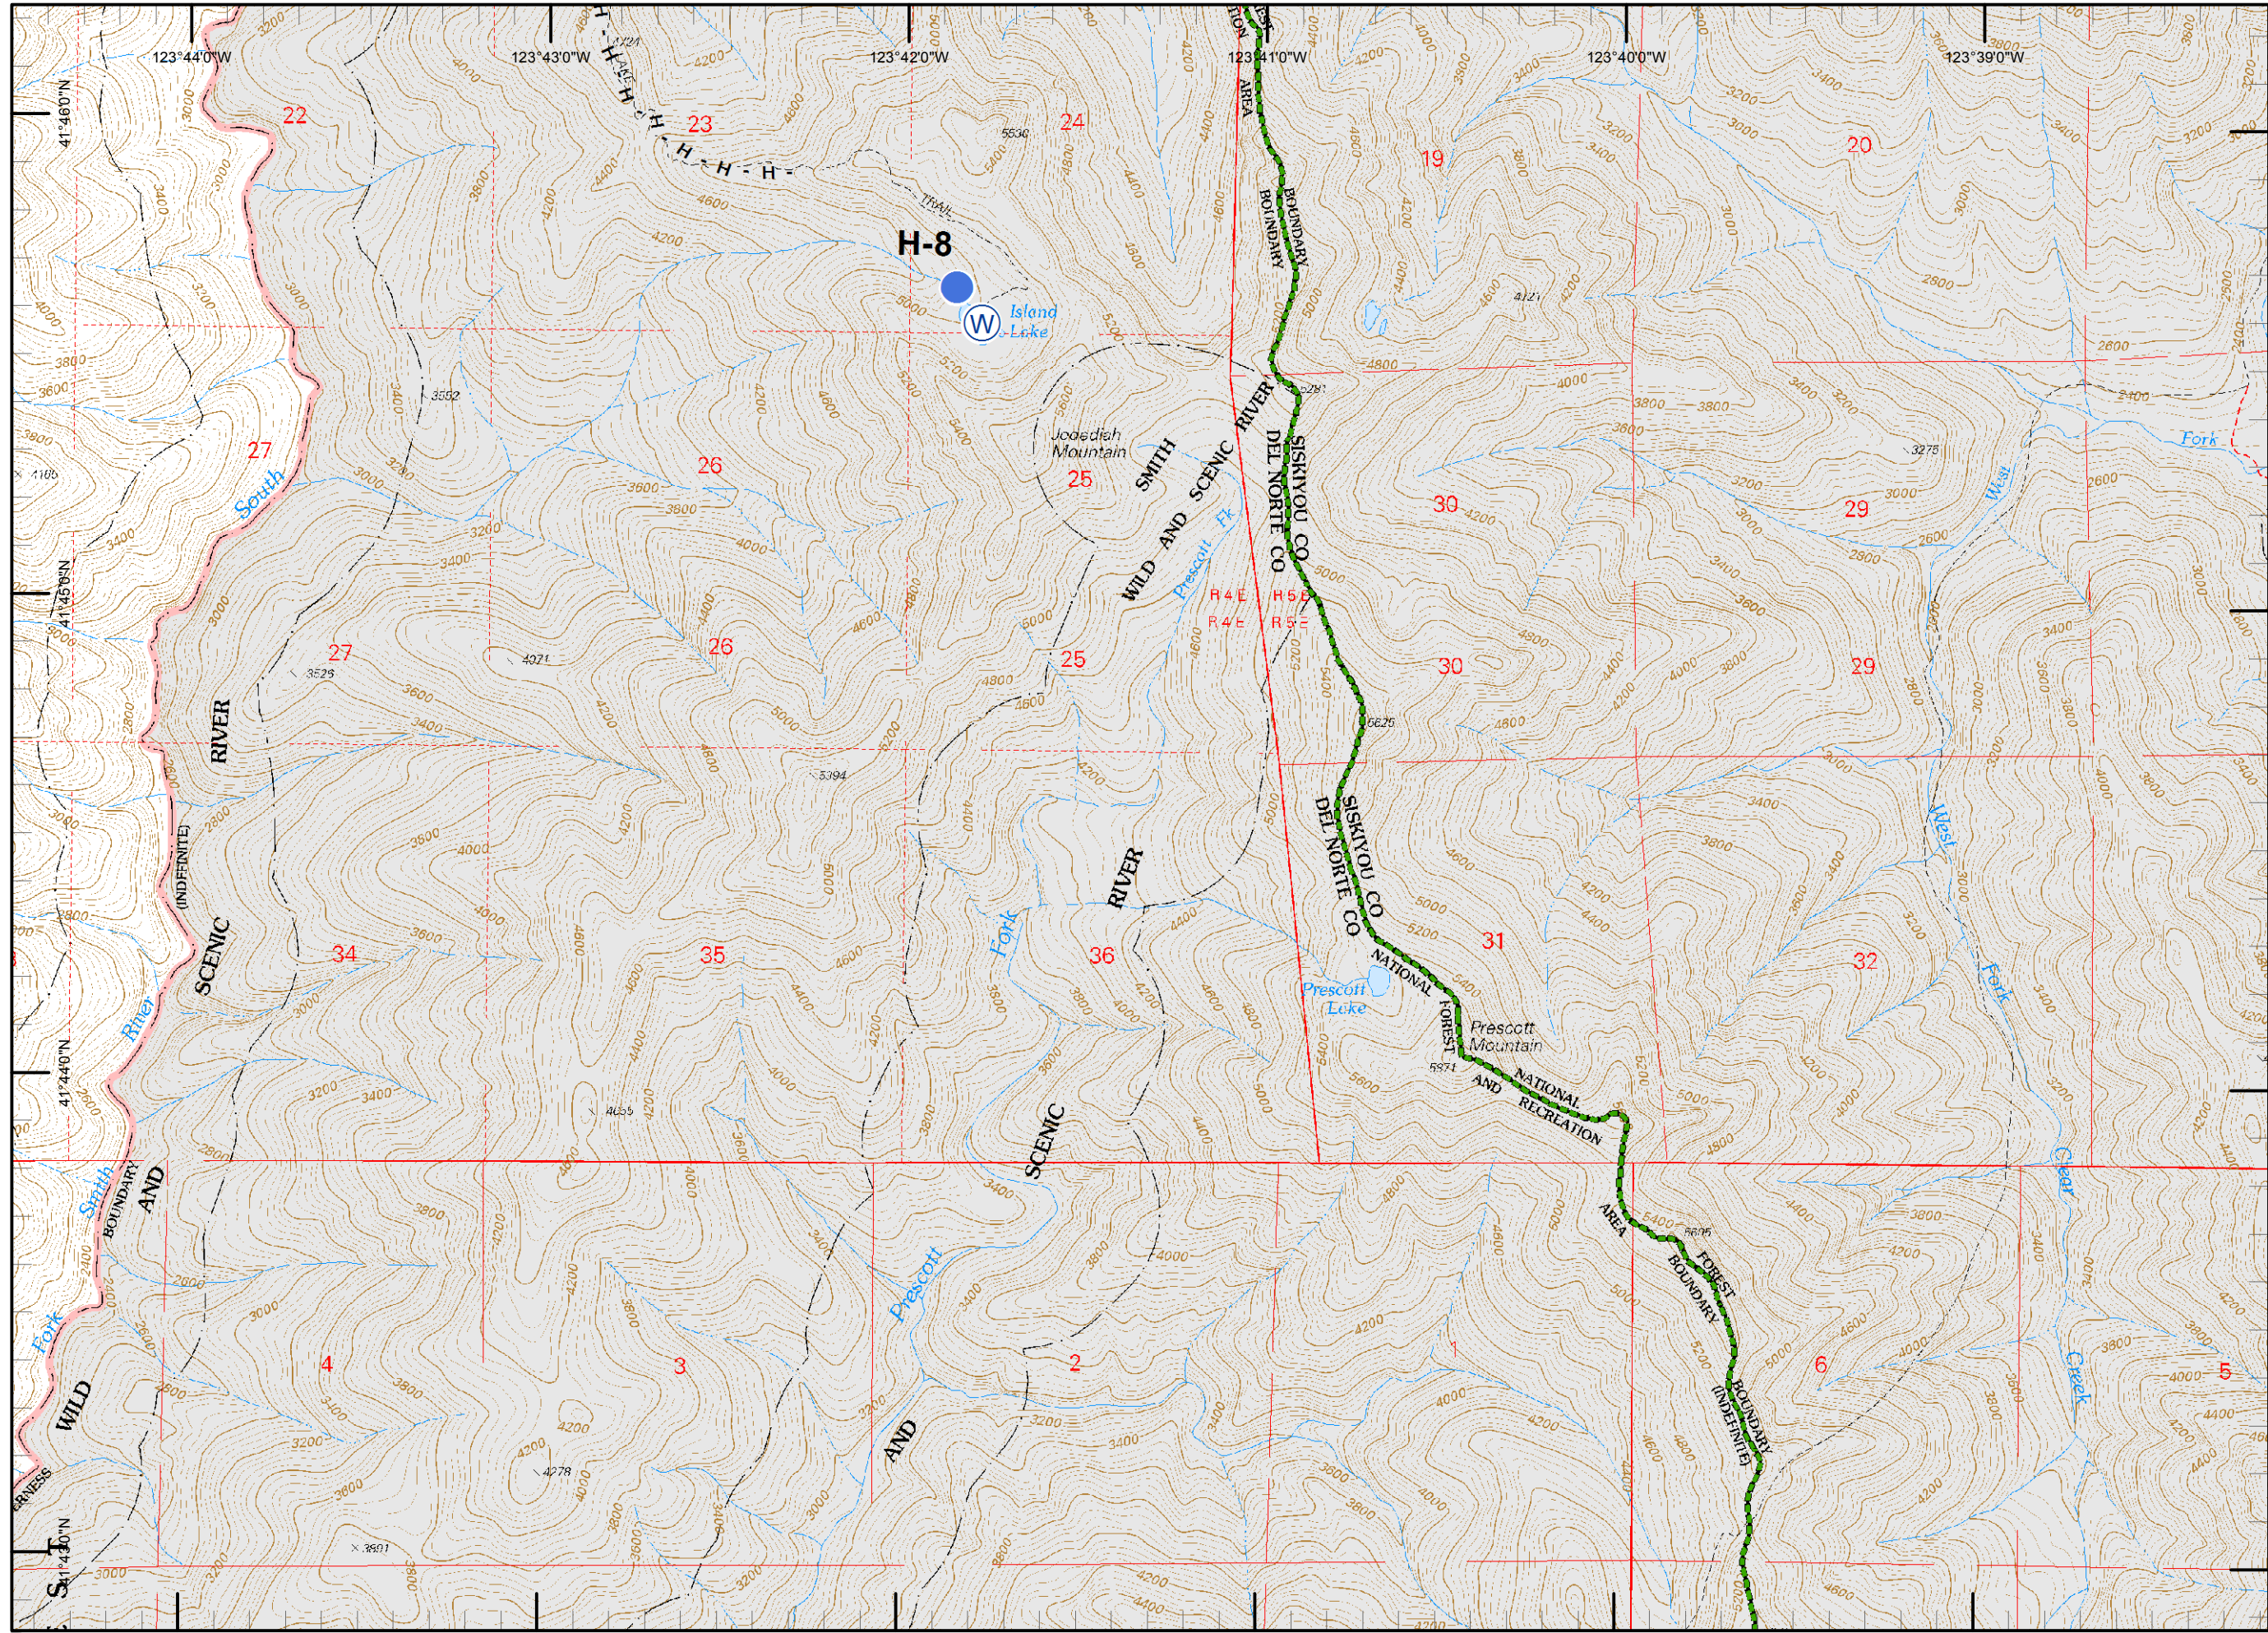

N
RJM
9/11/2015
10:45:31 PM