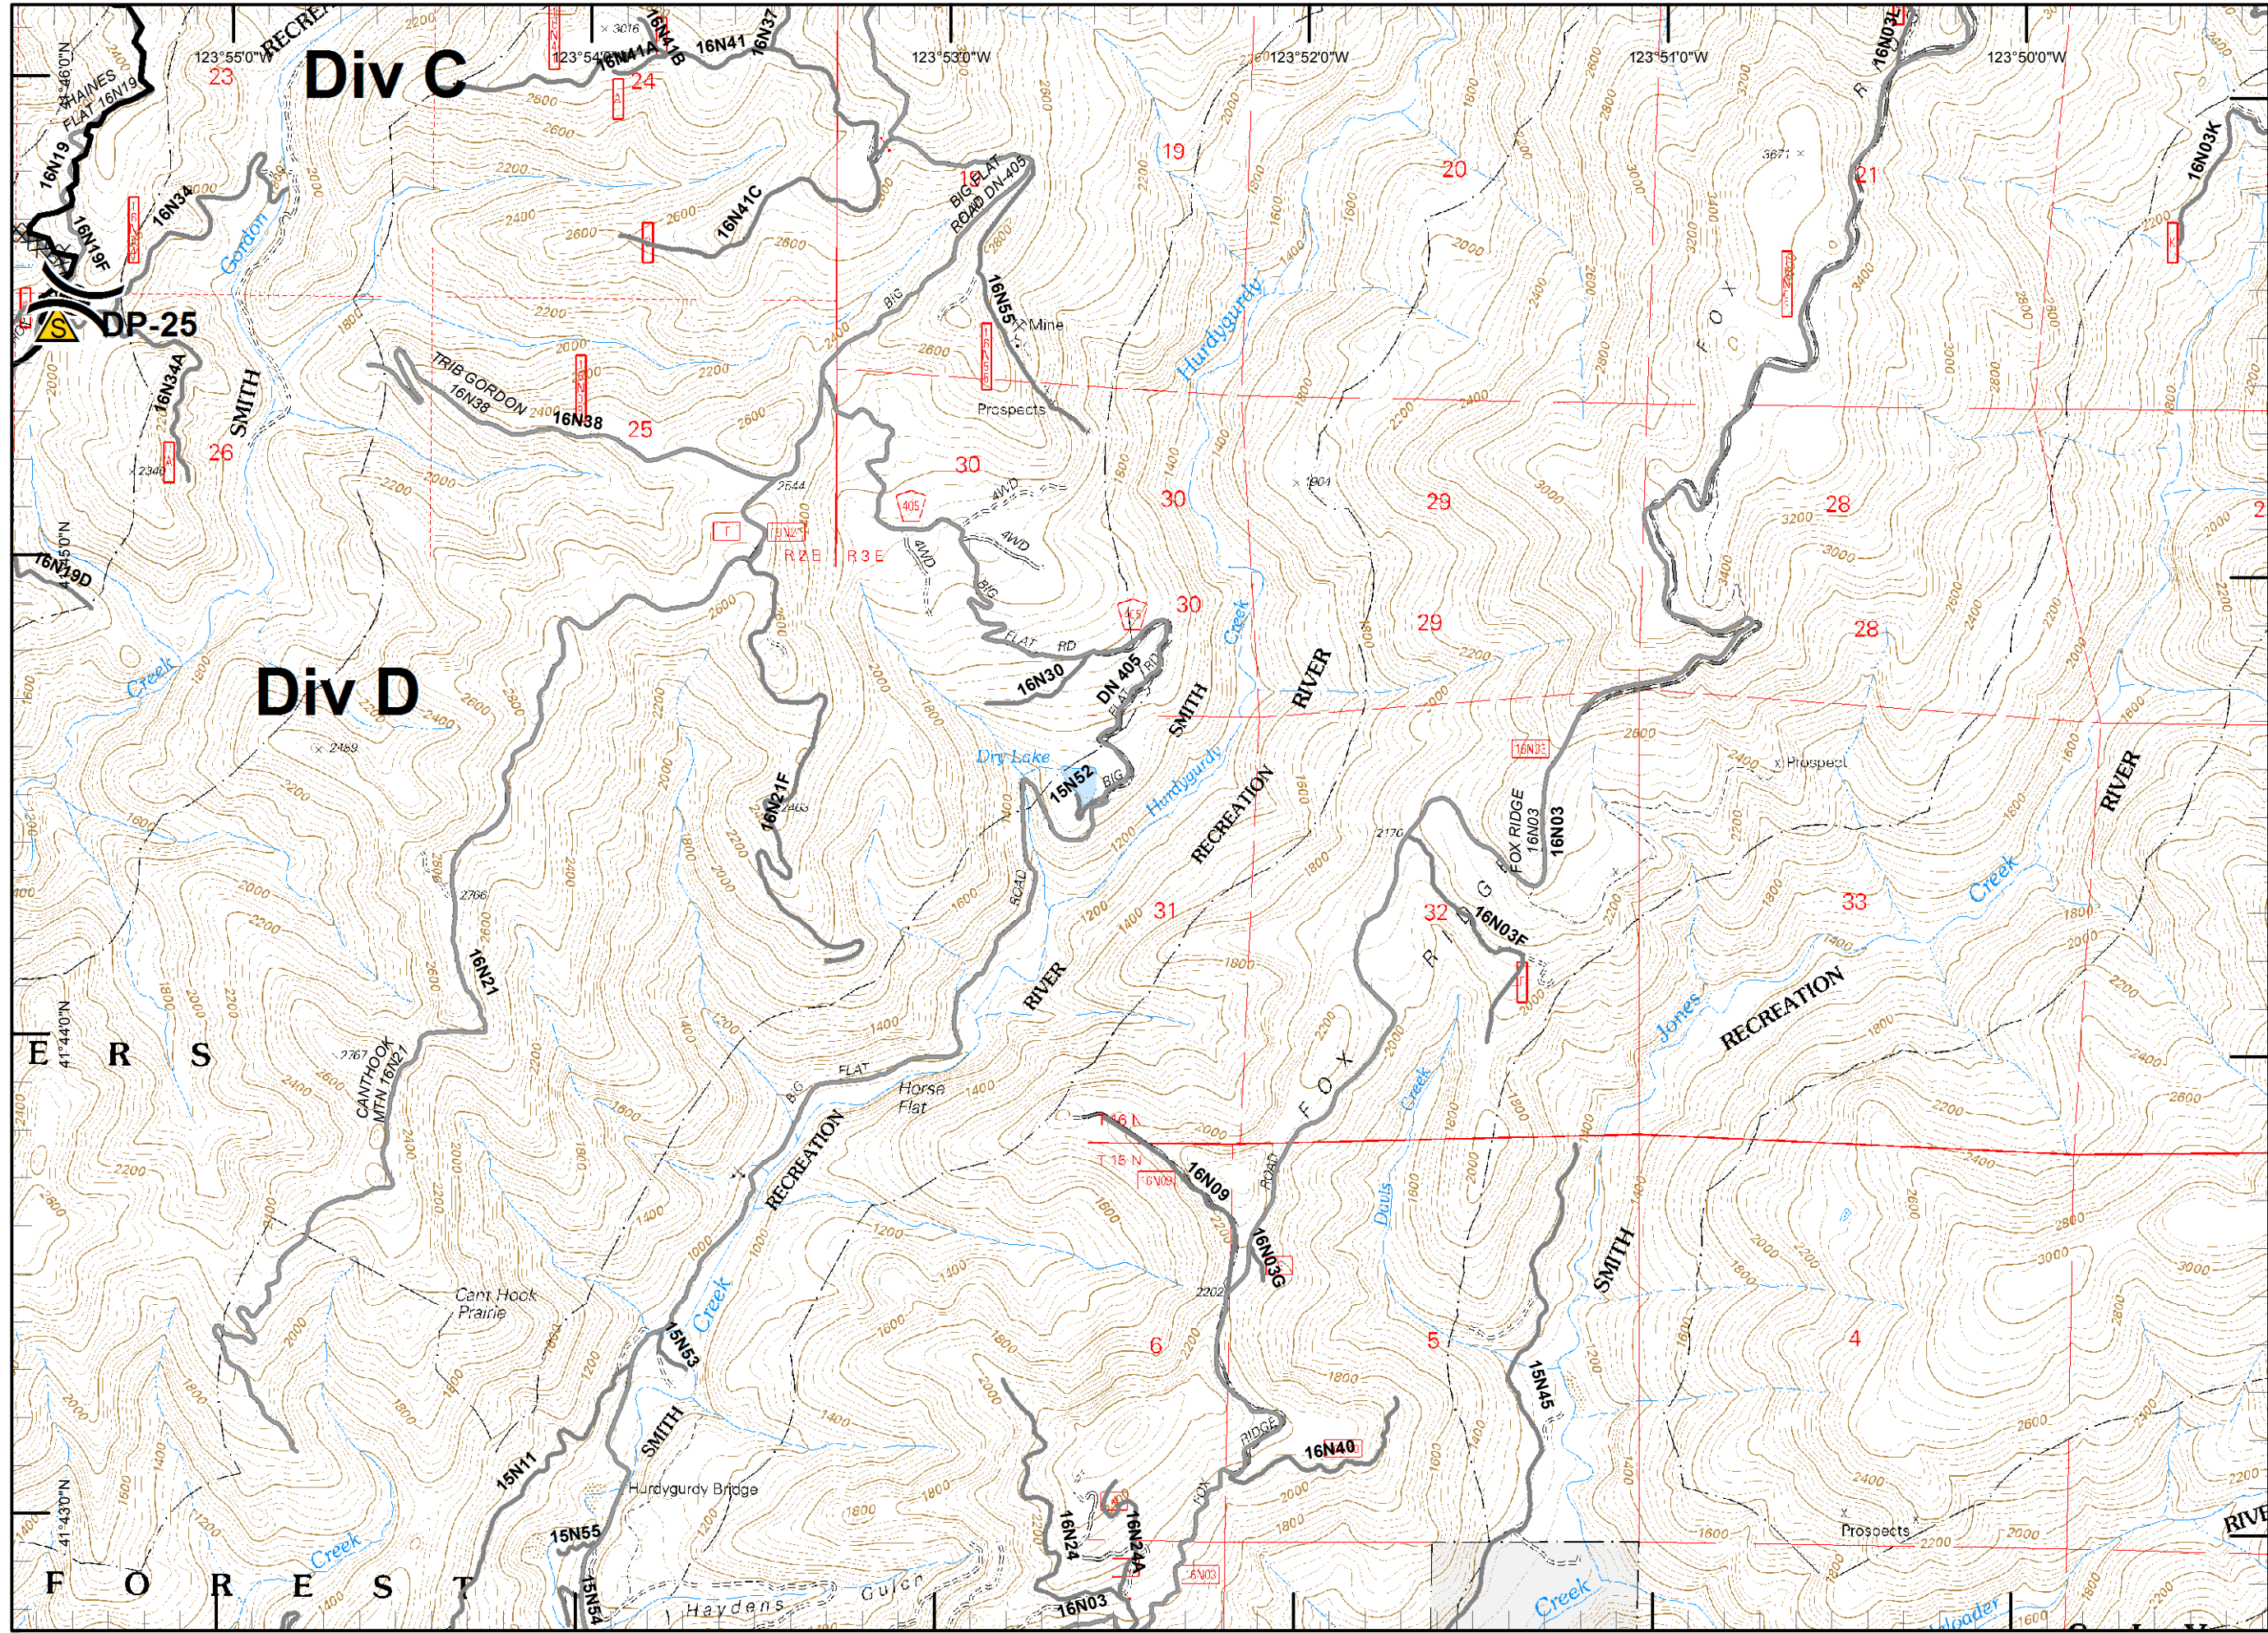

Legend

- ( ) Division
- Drop Point
- ⊗ Fire Origin
- ♂ Spot Fire
- Helispot
- Ⓢ Staging Area
- Ⓜ Water Source
- Ⓜ Restricted Water Source
- WX RAWS
- Ⓟ Incident Base
- Ⓢ Camp
- Ⓜ Incident Command Post
- Ⓜ Repeater
- ⚠ Safety Zone
- Ⓜ Helibase
- Ⓜ Proposed Dozer Line
- Ⓜ Uncontrolled Fire Edge
- Ⓜ Completed Dozer Line
- Completed Line
- H - H - Hand Line
- R - R - Road as Completed Line
- M - M - Masticated
- G - G - Graded Road
- Siskiyou Wilderness
- ▬ Forest Boundary
- ▬ Bear Basin Butte Botanical Area

RJM
9/11/2015
10:45:23 PM