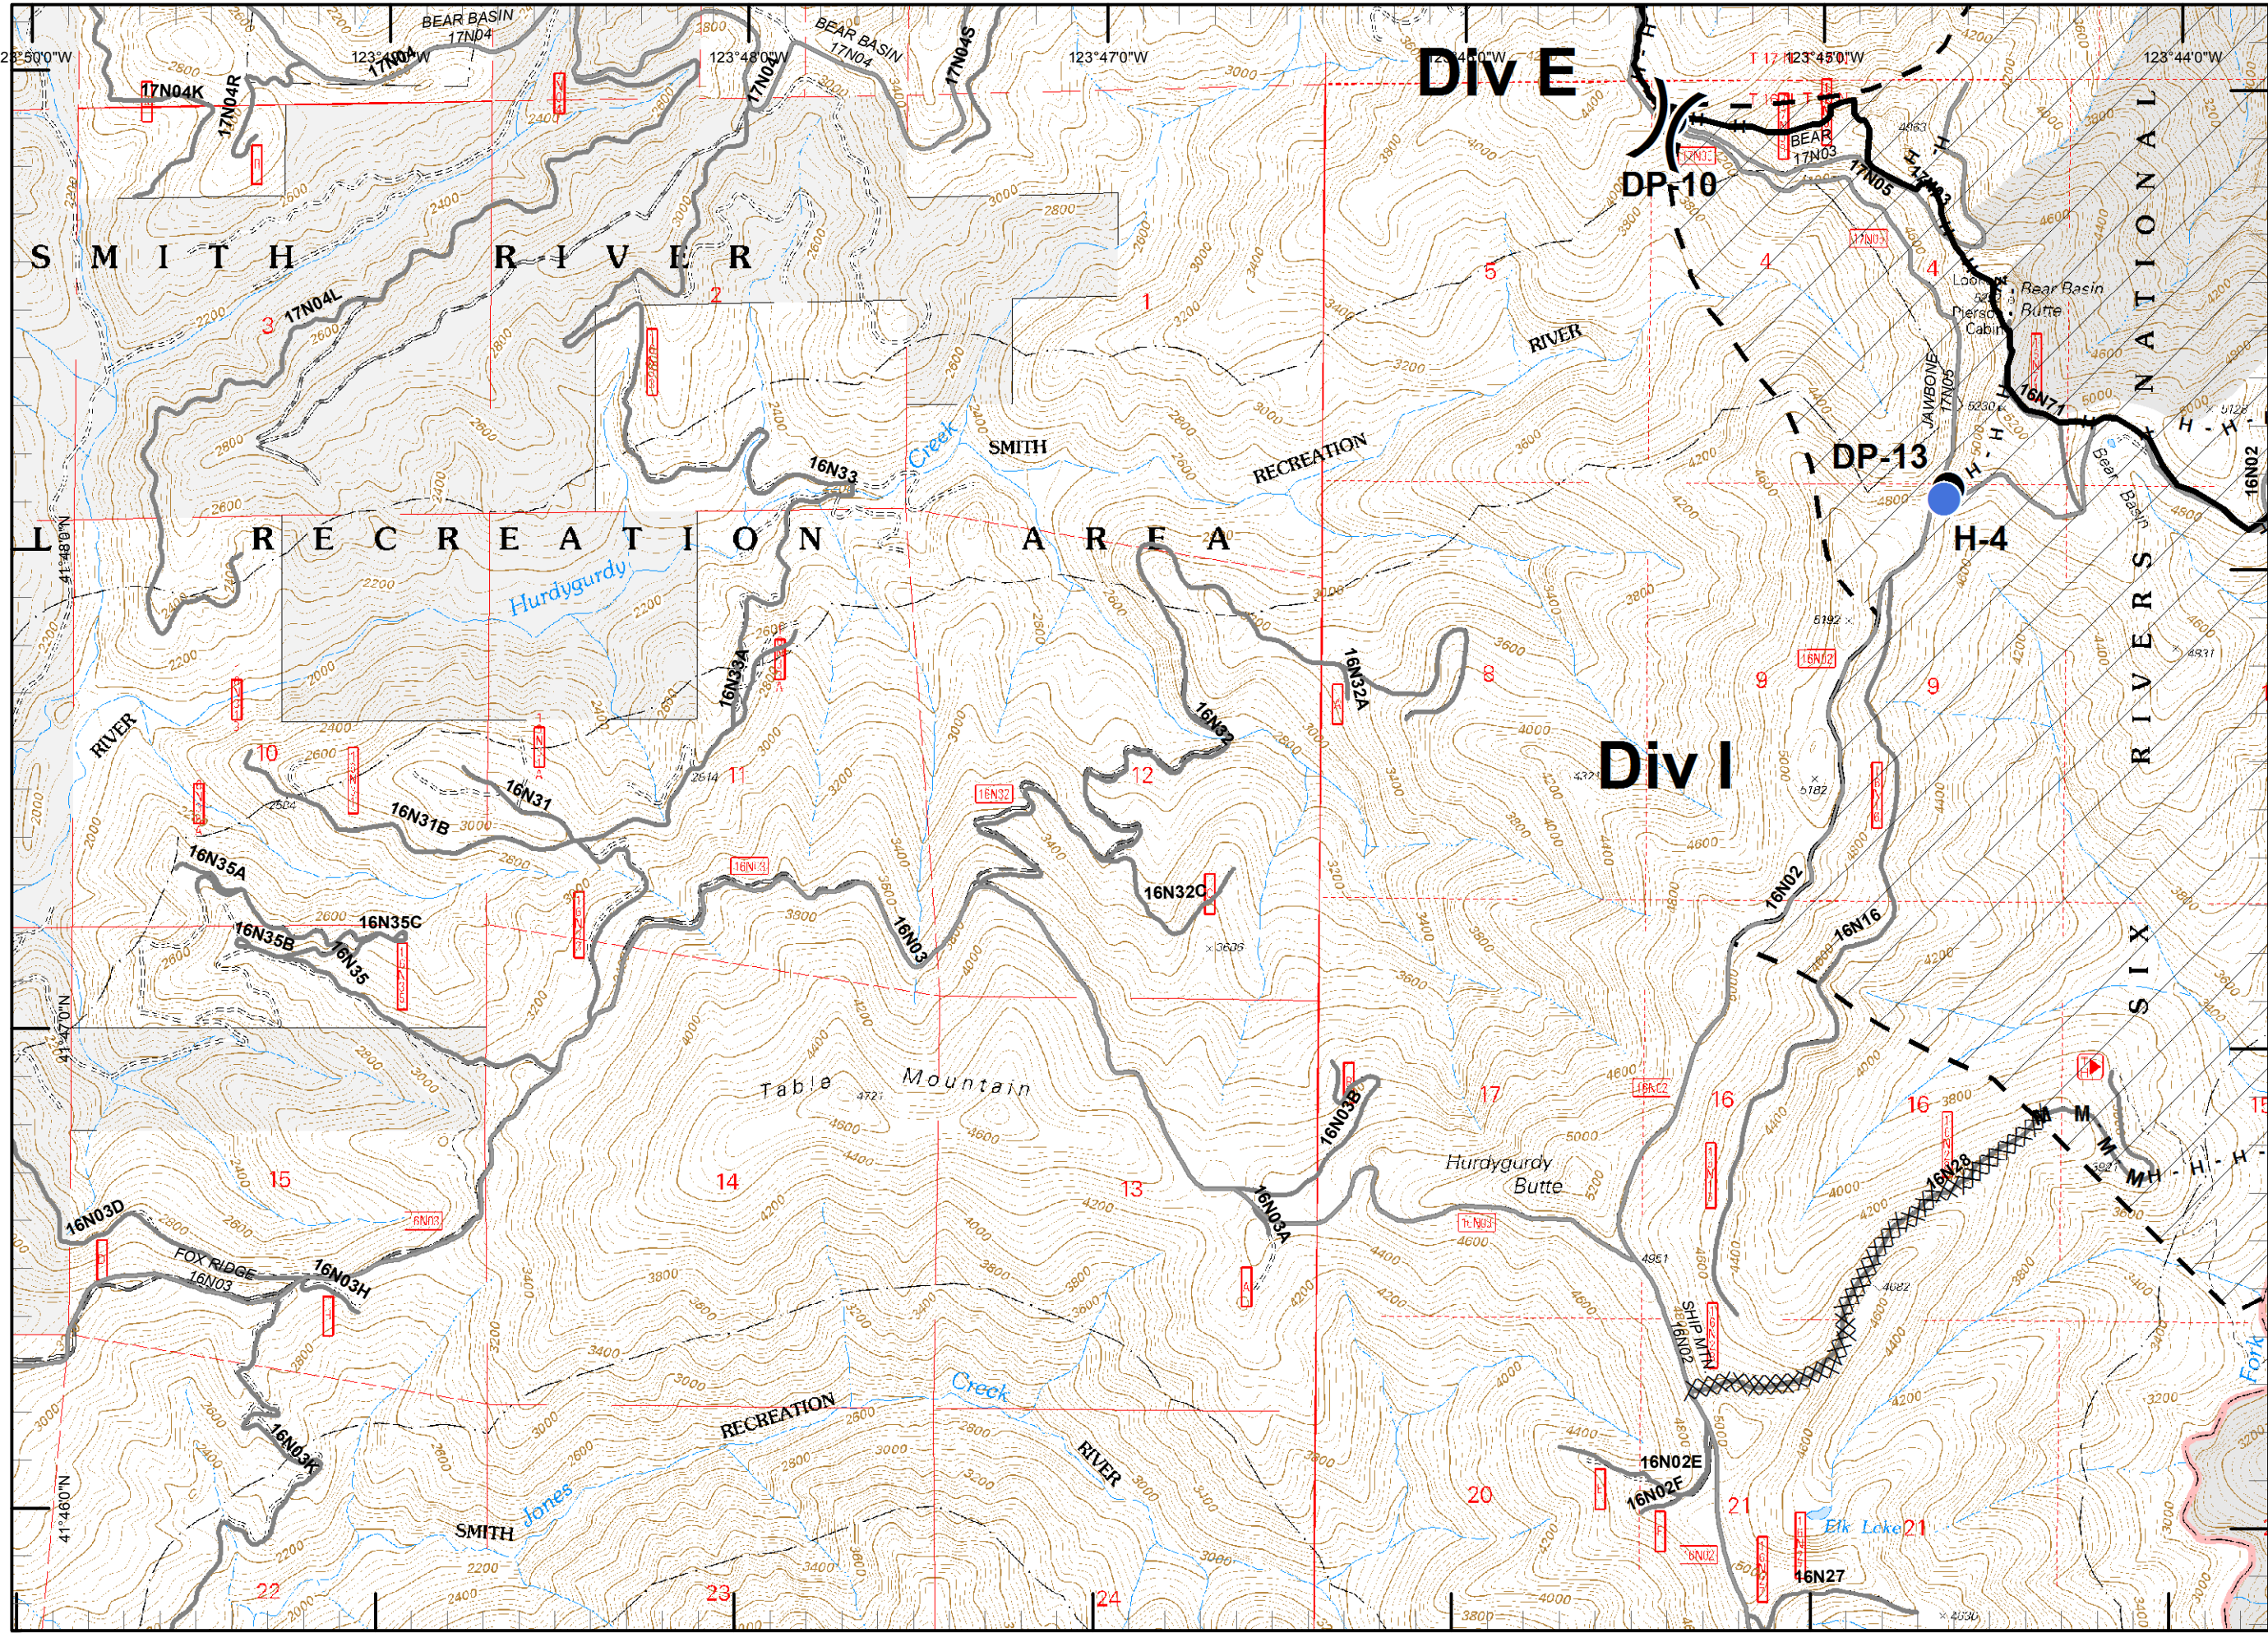

N  
 RJM  
 9/11/2015  
 10:44:58 PM

- Legend**
- ( ) Division
  - Drop Point
  - ⊗ Fire Origin
  - ♂ Spot Fire
  - Helispot
  - Ⓢ Staging Area
  - Ⓜ Water Source
  - Ⓜ Restricted Water Source
  - WX RAWS
  - Ⓟ Incident Base
  - Ⓢ Camp
  - Ⓜ Incident Command Post
  - Ⓜ Repeater
  - ⚠ Safety Zone
  - Ⓜ Helibase
  - Ⓜ Proposed Dozer Line
  - Ⓜ Uncontrolled Fire Edge
  - Ⓜ Completed Dozer Line
  - Completed Line
  - H - H - Hand Line
  - R - R - Road as Completed Line
  - M - M - Masticated
  - G - G - Graded Road
  - Siskiyou Wilderness
  - ▬ Forest Boundary
  - ▬ Bear Basin Butte Botanical Area

**Legend**

- ( ) Division
- Drop Point
- ⊗ Fire Origin
- ♂ Spot Fire
- Helispot
- Ⓢ Staging Area
- Ⓜ Water Source
- Ⓜ Restricted Water Source
- WX RAWS
- Ⓟ Incident Base
- Ⓢ Camp
- Ⓜ Incident Command Post
- Ⓜ Repeater
- ⚠ Safety Zone
- Ⓜ Helibase
- ⊗ • Proposed Dozer Line
- Ⓜ Uncontrolled Fire Edge
- Ⓜ Completed Dozer Line
- Completed Line
- H - H - Hand Line
- R - R - Road as Completed Line
- M - M - Masticated
- G - G - Graded Road
- Siskiyou Wilderness
- Ⓜ Forest Boundary
- Ⓜ Bear Basin Butte Botanical Area