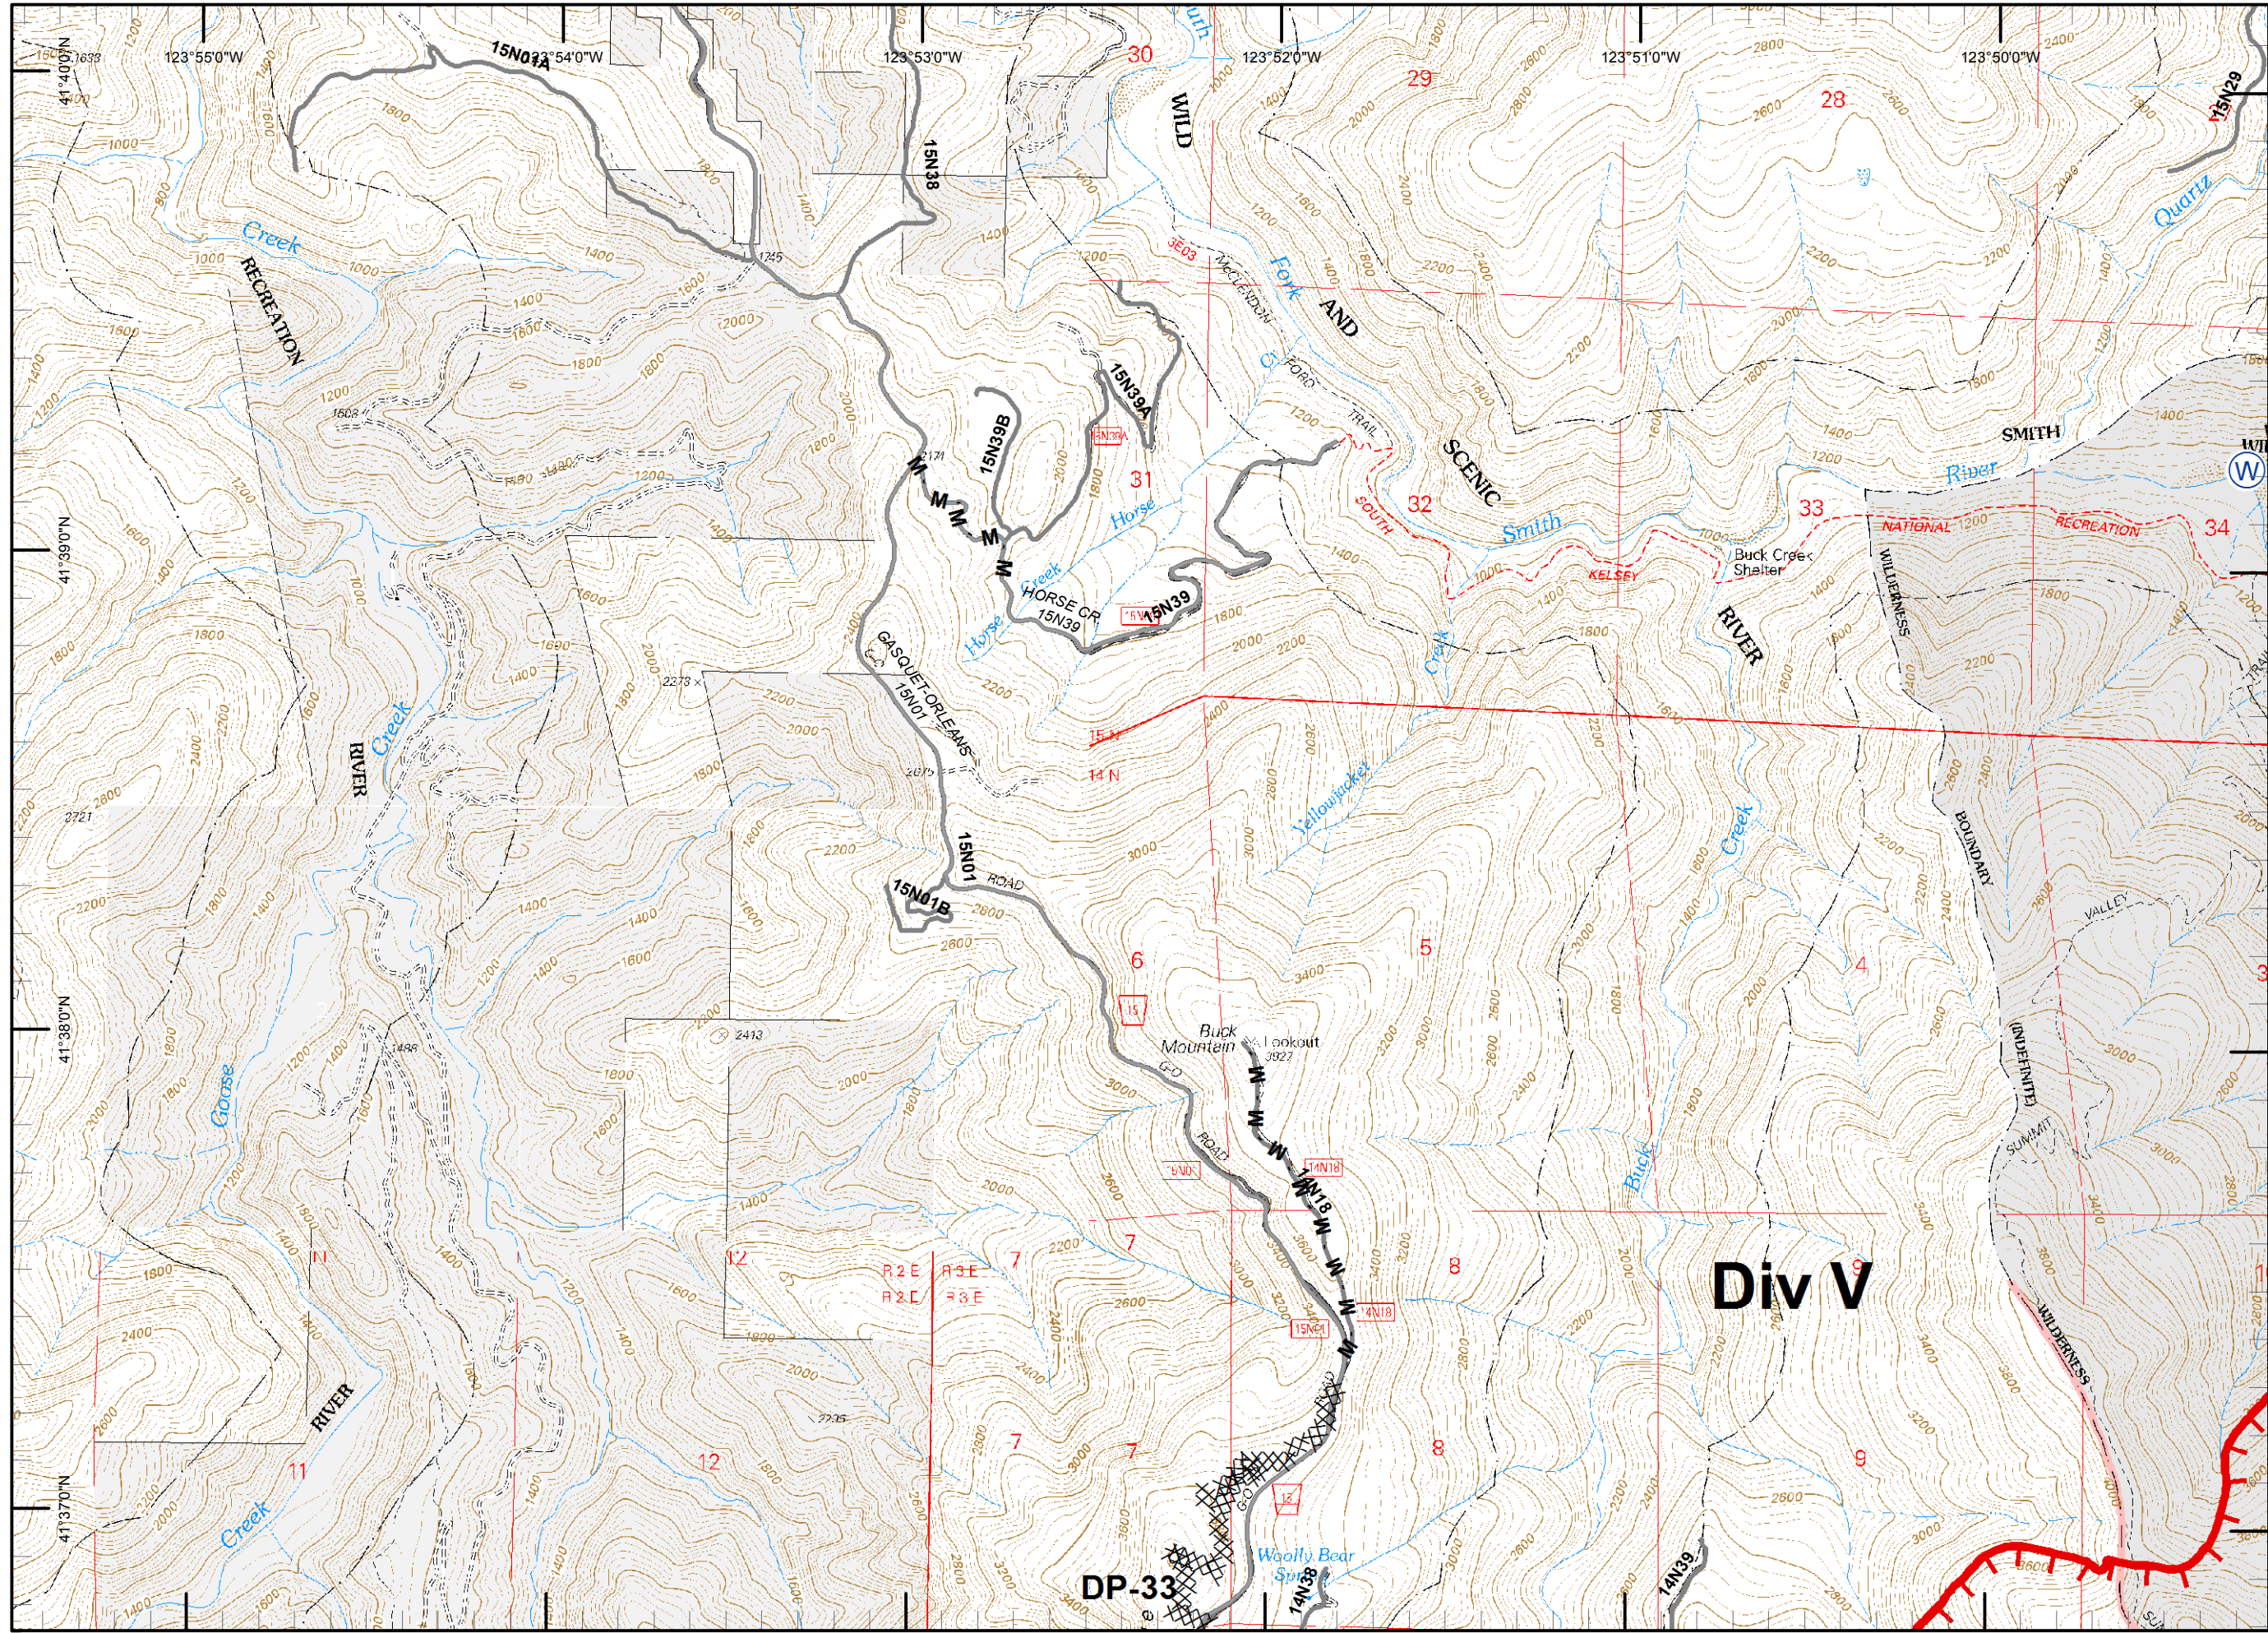

Legend

- ( ) Division
- Drop Point
- ⊗ Fire Origin
- ♂ Spot Fire
- Helispot
- Ⓢ Staging Area
- Ⓜ Water Source
- Ⓜ Restricted Water Source
- WX RAWS
- Ⓟ Incident Base
- Ⓢ Camp
- ▣ Incident Command Post
- Ⓡ Repeater
- ⚠ Safety Zone
- Ⓜ Helibase
- ⊗ ● Proposed Dozer Line
- ▬ Uncontrolled Fire Edge
- ▩ Completed Dozer Line
- ▬ Completed Line
- H - H - Hand Line
- R - R - Road as Completed Line
- M - M - Masticated
- G - G - Graded Road
- Siskiyou Wilderness
- ▬ Forest Boundary
- ▨ Bear Basin Butte Botanical Area