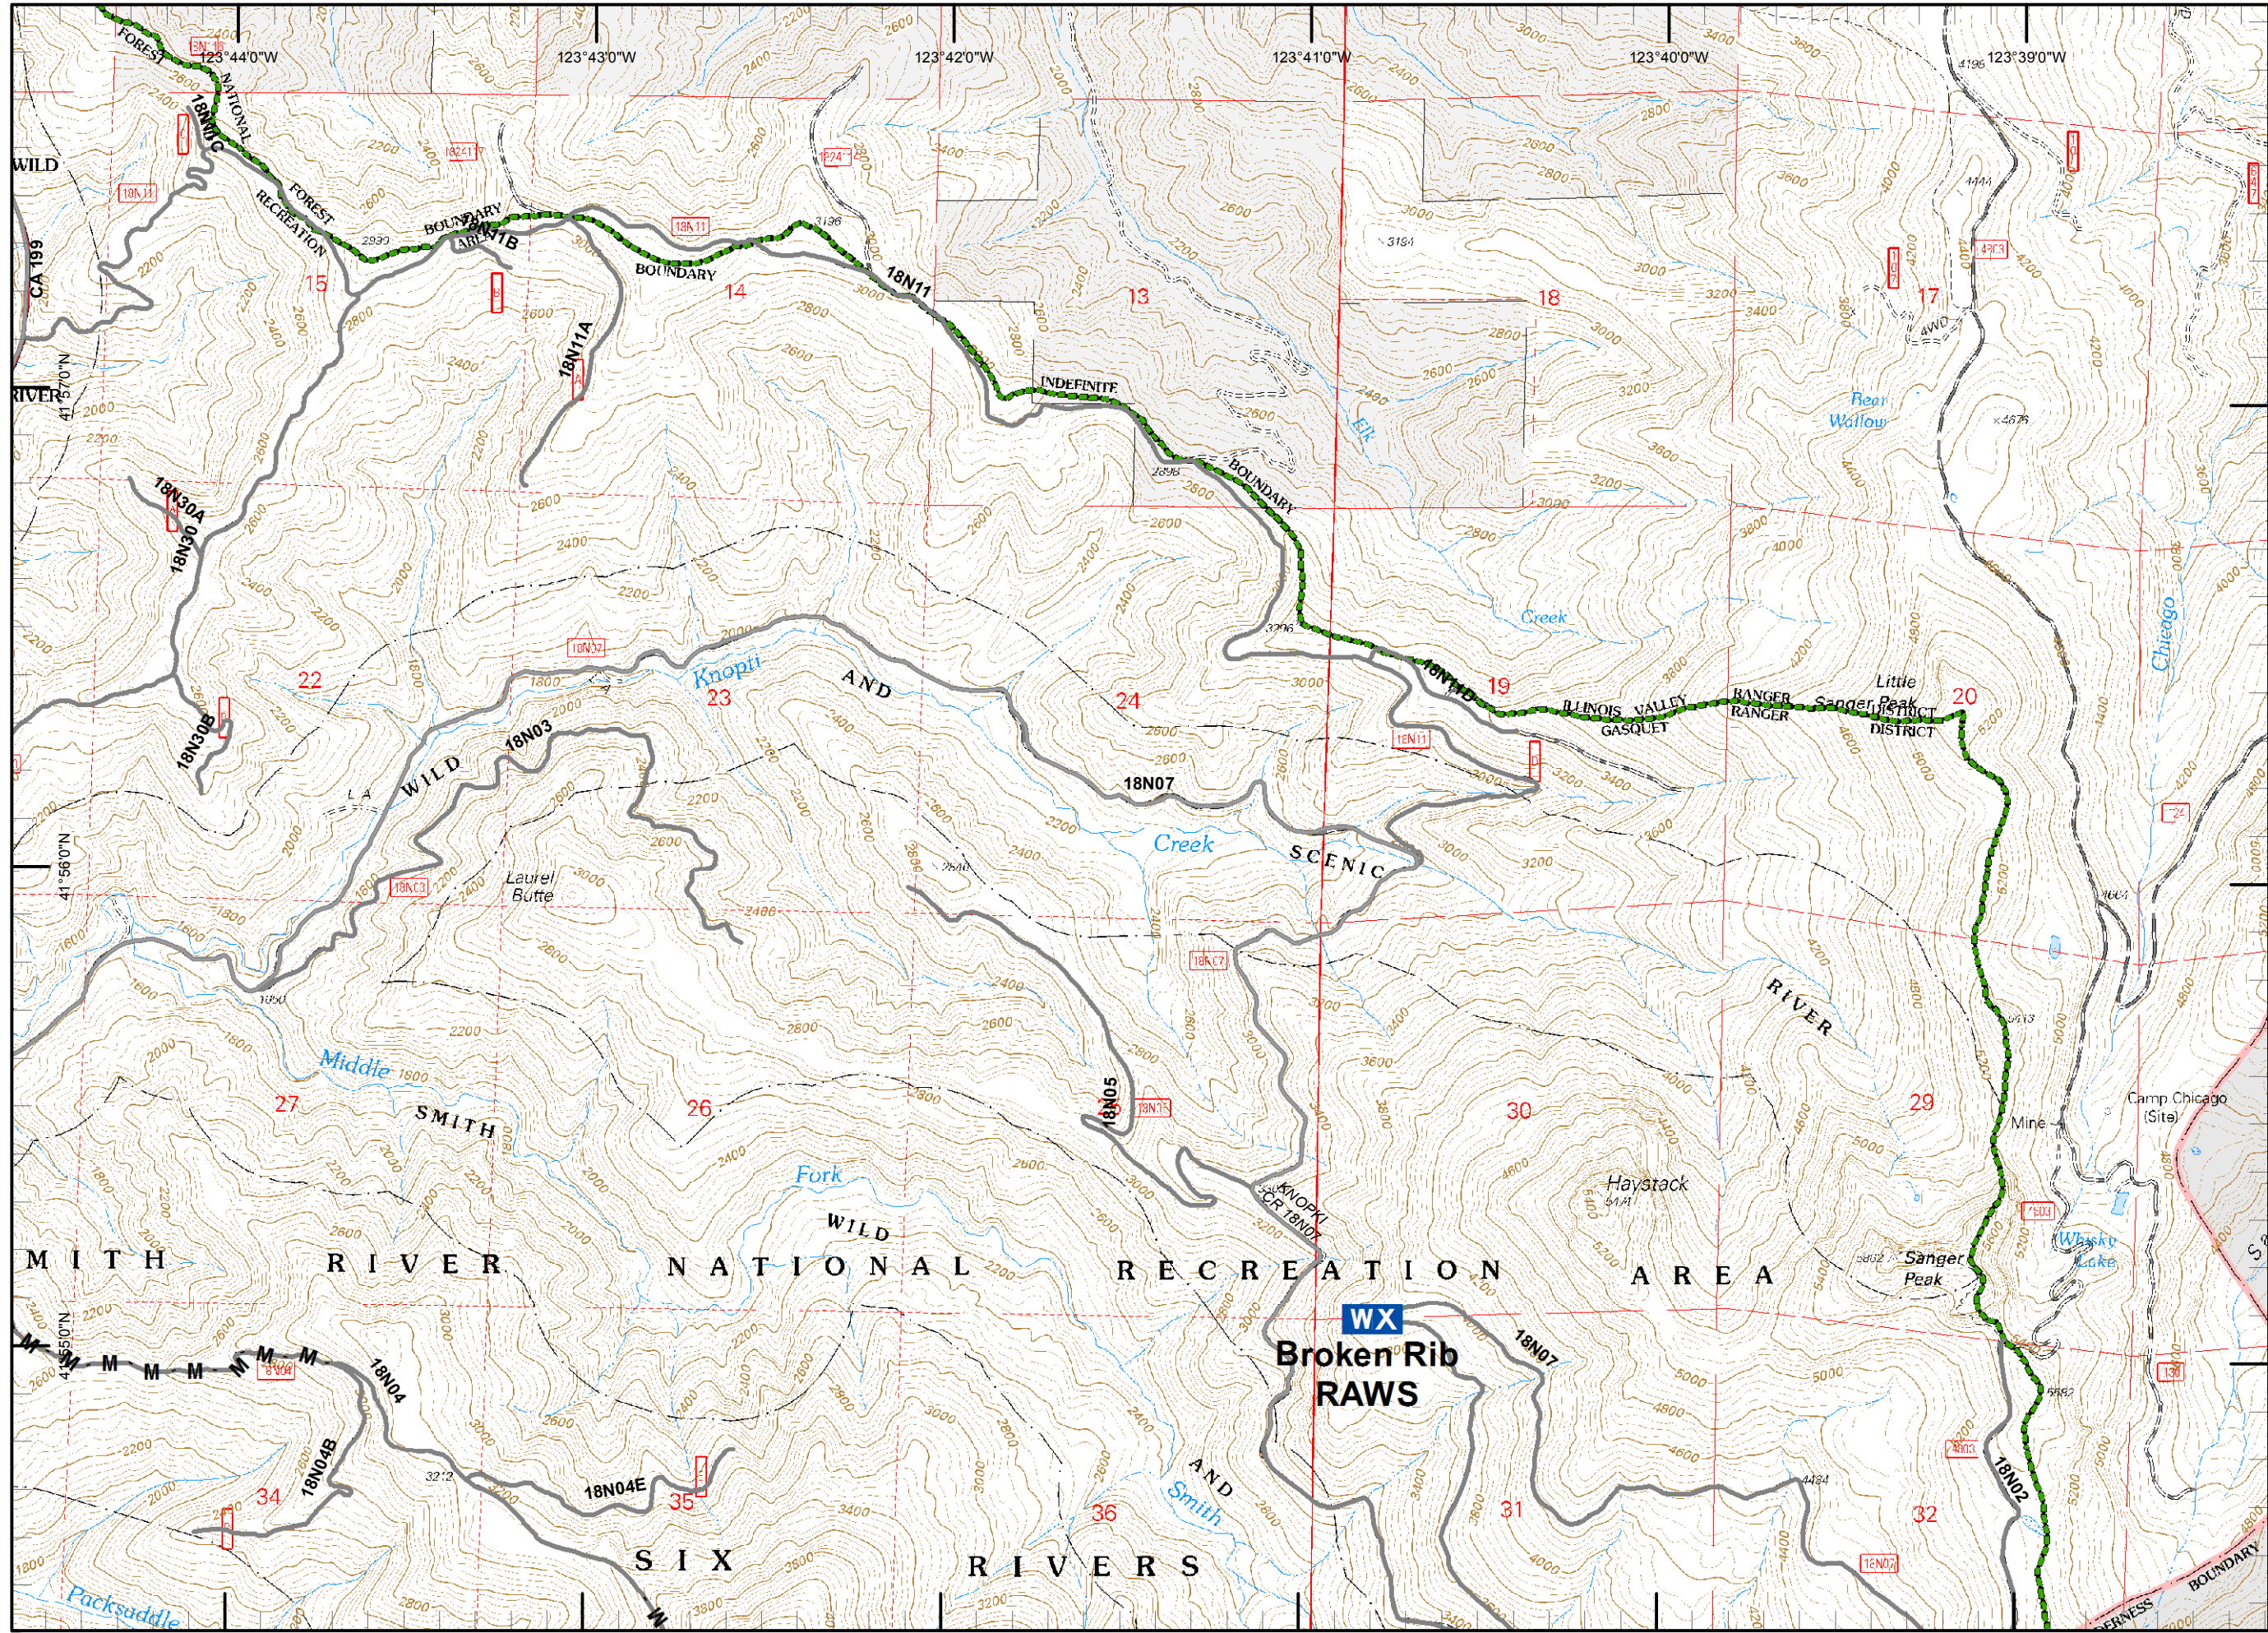

**Legend**

- ( ) Division
- Drop Point
- ⊗ Fire Origin
- ♂ Spot Fire
- Helispot
- ⊙ Staging Area
- ⊙ Water Source
- ⊙ Restricted Water Source
- WX RAWS
- ⊙ Incident Base
- ⊙ Camp
- ⊙ Incident Command Post
- ⊙ Repeater
- ⚠ Safety Zone
- ⊙ Helibase
- ⊙ Proposed Dozer Line
- ▬ Uncontrolled Fire Edge
- ▬ Completed Dozer Line
- ▬ Completed Line
- H - H - Hand Line
- R - R - Road as Completed Line
- M - M - Masticated
- G - G - Graded Road
- Siskiyou Wilderness
- ▬ Forest Boundary
- ▬ Bear Basin Butte Botanical Area

RJM  
 9/11/2015  
 10:44:27 PM

**Legend**

- ( ) Division
- Drop Point
- ⊗ Fire Origin
- ♂ Spot Fire
- Helispot
- Ⓢ Staging Area
- Ⓜ Water Source
- Ⓜ Restricted Water Source
- WX RAWS
- Ⓢ Incident Base
- Ⓢ Camp
- Ⓢ Incident Command Post
- Ⓢ Repeater
- ⚠ Safety Zone
- Ⓢ Helibase
- ⊗ ● Proposed Dozer Line
- Ⓢ Uncontrolled Fire Edge
- Ⓢ Completed Dozer Line
- Completed Line
- H - H - Hand Line
- R - R - Road as Completed Line
- M - M - Masticated
- G - G - Graded Road
- Siskiyou Wilderness
- ▬ Forest Boundary
- ▬ Bear Basin Butte Botanical Area

North Arrow  
 RJM  
 9/11/2015  
 10:44:31 PM

**Legend**

- ( ) Division
- Drop Point
- ⊗ Fire Origin
- ♂ Spot Fire
- Helispot
- ⊙ Staging Area
- ⊙ Water Source
- ⊙ Restricted Water Source
- WX RAWS
- ⊙ Incident Base
- ⊙ Camp
- ⊙ Incident Command Post
- ⊙ Repeater
- ⚠ Safety Zone
- ⊙ Helibase
- ⊙ • Proposed Dozer Line
- Uncontrolled Fire Edge
- ⊗ Completed Dozer Line
- Completed Line
- H - H - Hand Line
- R - R - Road as Completed Line
- M - M - Masticated
- G - G - Graded Road
- Siskiyou Wilderness
- ▬ Forest Boundary
- ▨ Bear Basin Butte Botanical Area