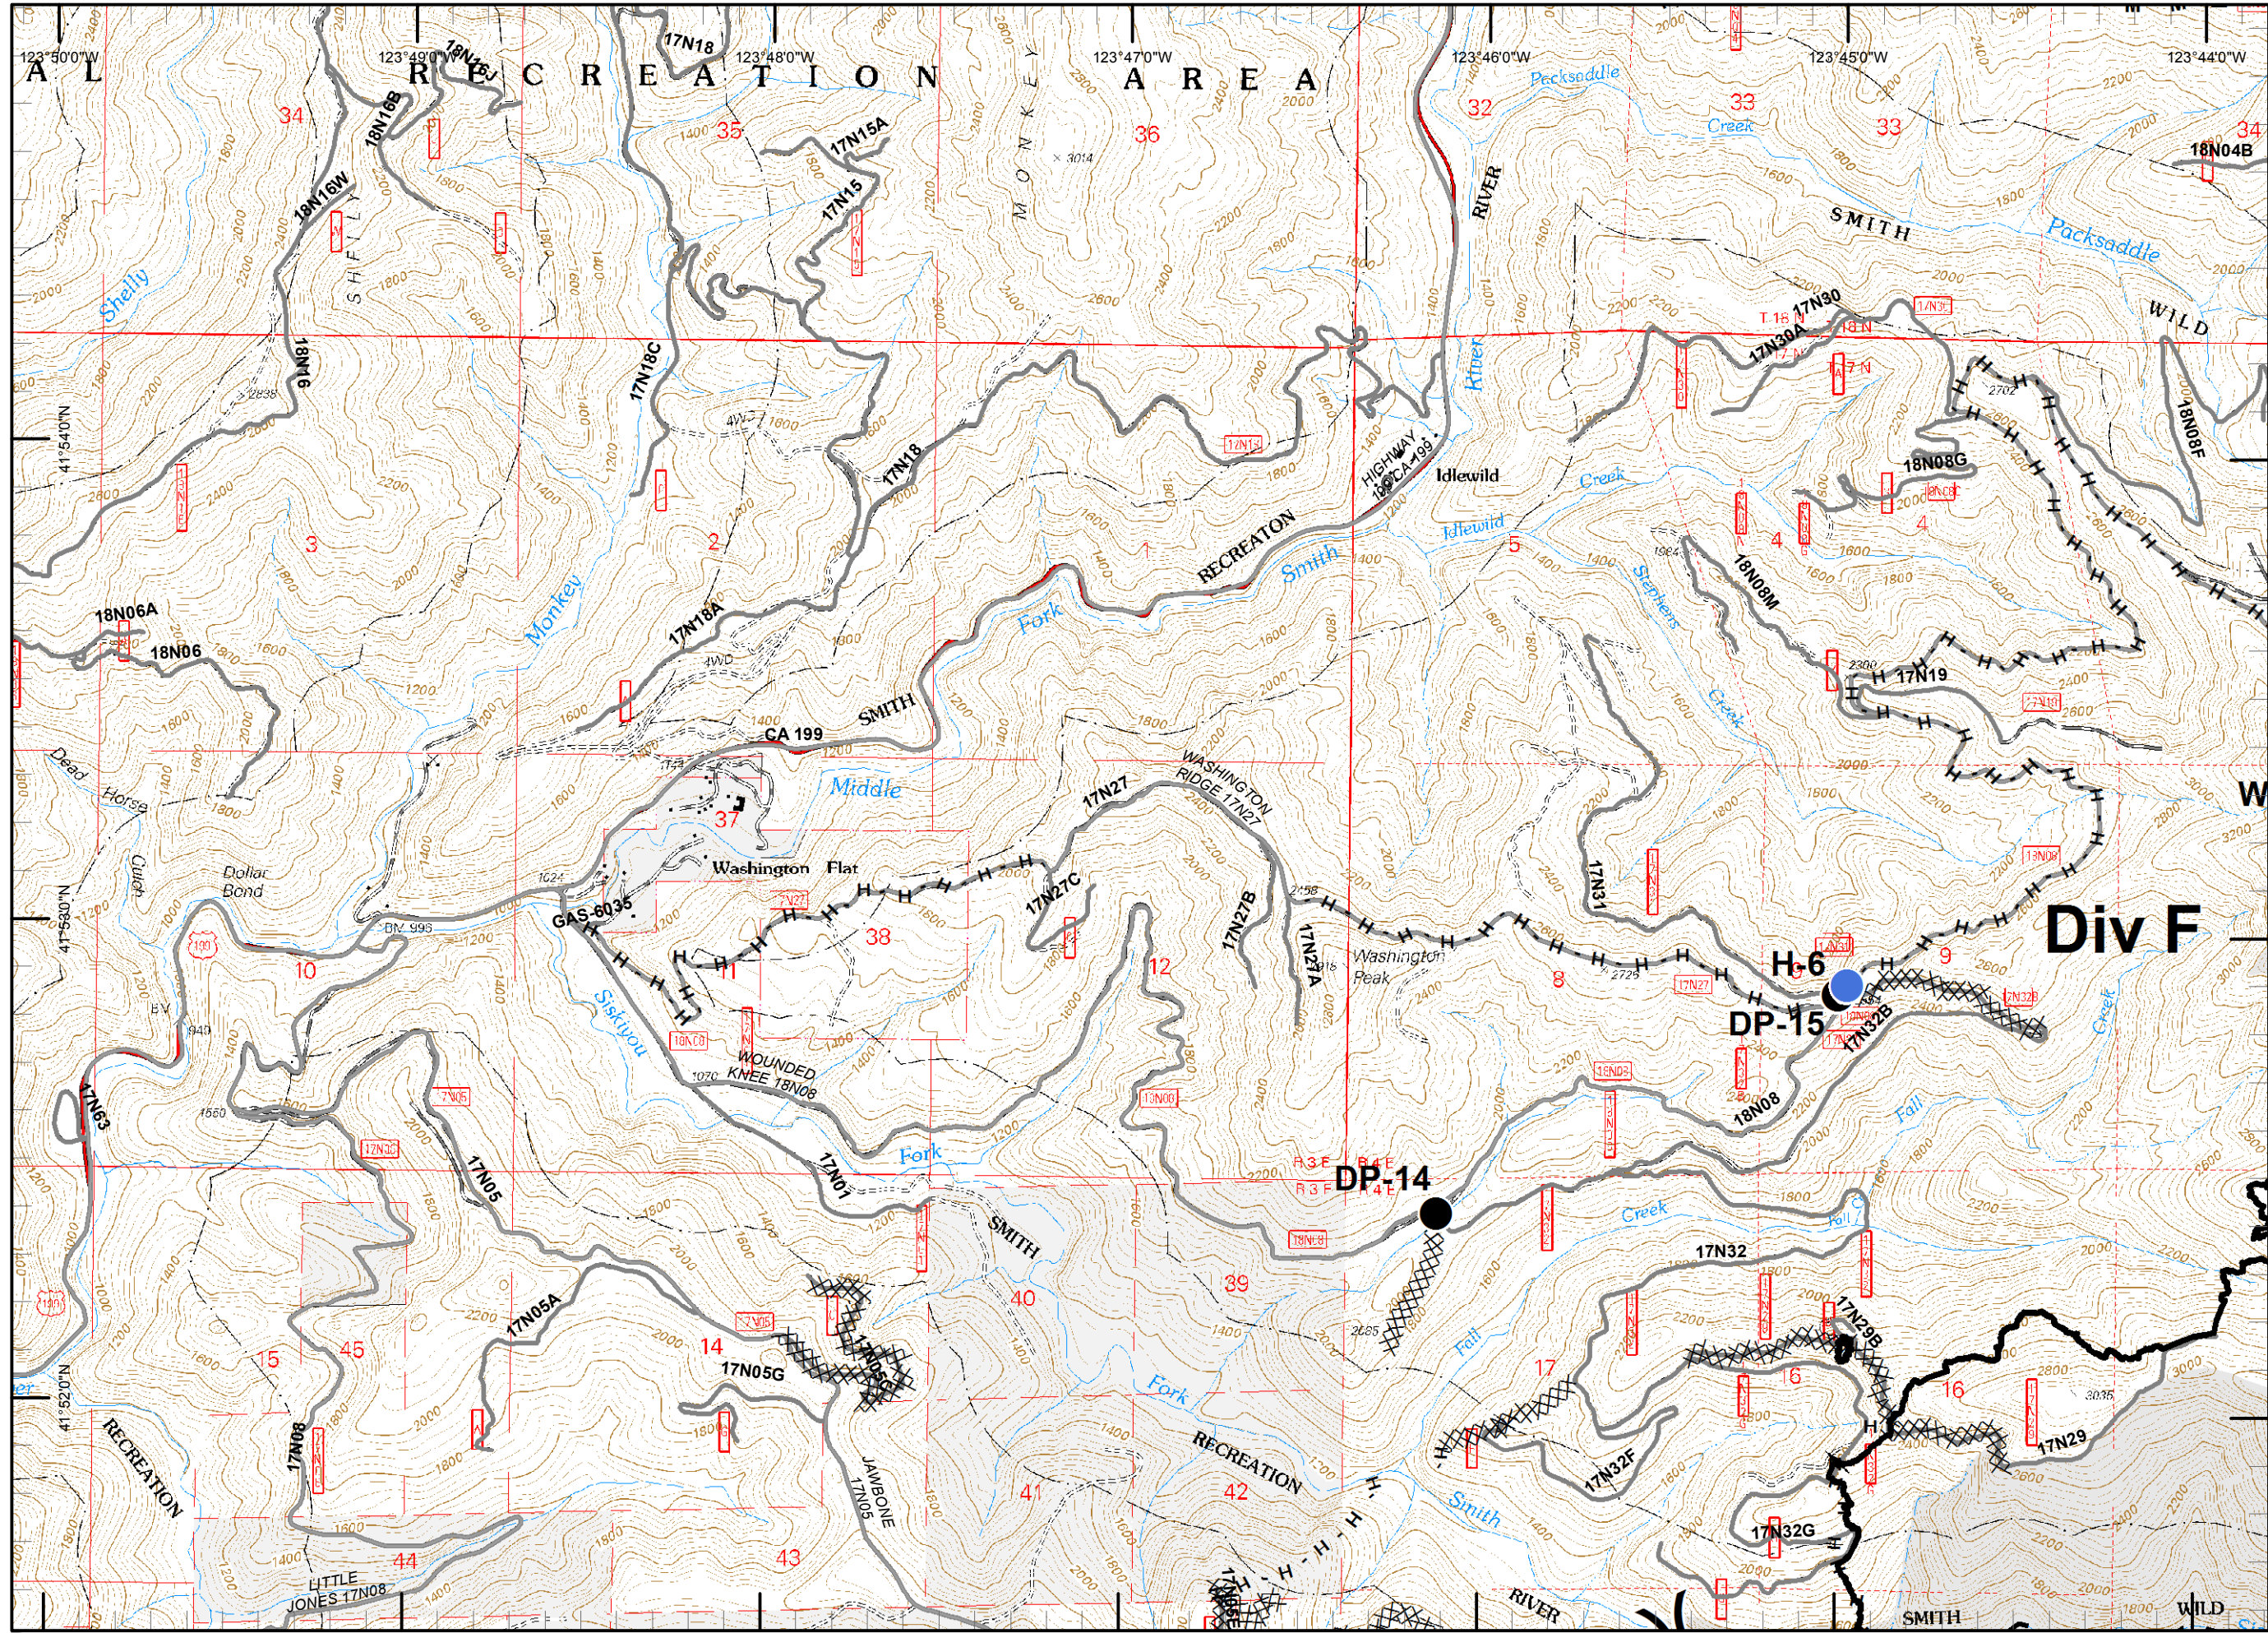

**Legend**

- ( ) Division
- Drop Point
- ⊗ Fire Origin
- ♂ Spot Fire
- Helispot
- ⊙ Staging Area
- ⊙ Water Source
- ⊙ Restricted Water Source
- WX RAWS
- ⊙ Incident Base
- ⊙ Camp
- ⊙ Incident Command Post
- ⊙ Repeater
- ⚠ Safety Zone
- ⊙ Helibase
- ⊙ Proposed Dozer Line
- ▬ Uncontrolled Fire Edge
- ▬ Completed Dozer Line
- ▬ Completed Line
- H - H - Hand Line
- R - R - Road as Completed Line
- M - M - Masticated
- G - G - Graded Road
- Siskiyou Wilderness
- ▬ Forest Boundary
- ▬ Bear Basin Butte Botanical Area

RJM  
 9/11/2015  
 10:44:27 PM

**Legend**

- ( ) Division
- Drop Point
- ⊗ Fire Origin
- ♂ Spot Fire
- Helispot
- Ⓢ Staging Area
- Ⓜ Water Source
- Ⓜ Restricted Water Source
- WX RAWS
- Ⓢ Incident Base
- Ⓢ Camp
- Ⓢ Incident Command Post
- Ⓢ Repeater
- ⚠ Safety Zone
- Ⓢ Helibase
- ⊗ ● Proposed Dozer Line
- Ⓢ Uncontrolled Fire Edge
- Ⓢ Completed Dozer Line
- Completed Line
- H - H - Hand Line
- R - R - Road as Completed Line
- M - M - Masticated
- G - G - Graded Road
- Siskiyou Wilderness
- ▬ Forest Boundary
- ▬ Bear Basin Butte Botanical Area

North Arrow  
 RJM  
 9/11/2015  
 10:44:31 PM

**Legend**

- ( ) Division
- Drop Point
- ⊗ Fire Origin
- ♂ Spot Fire
- Helispot
- ⊙ Staging Area
- ⊙ Water Source
- ⊙ Restricted Water Source
- WX RAWS
- ⊙ Incident Base
- ⊙ Camp
- ⊙ Incident Command Post
- ⊙ Repeater
- ⚠ Safety Zone
- ⊙ Helibase
- ⊙ • Proposed Dozer Line
- Uncontrolled Fire Edge
- ⊗ Completed Dozer Line
- Completed Line
- H - H - Hand Line
- R - R - Road as Completed Line
- M - M - Masticated
- G - G - Graded Road
- Siskiyou Wilderness
- ▬ Forest Boundary
- ▨ Bear Basin Butte Botanical Area