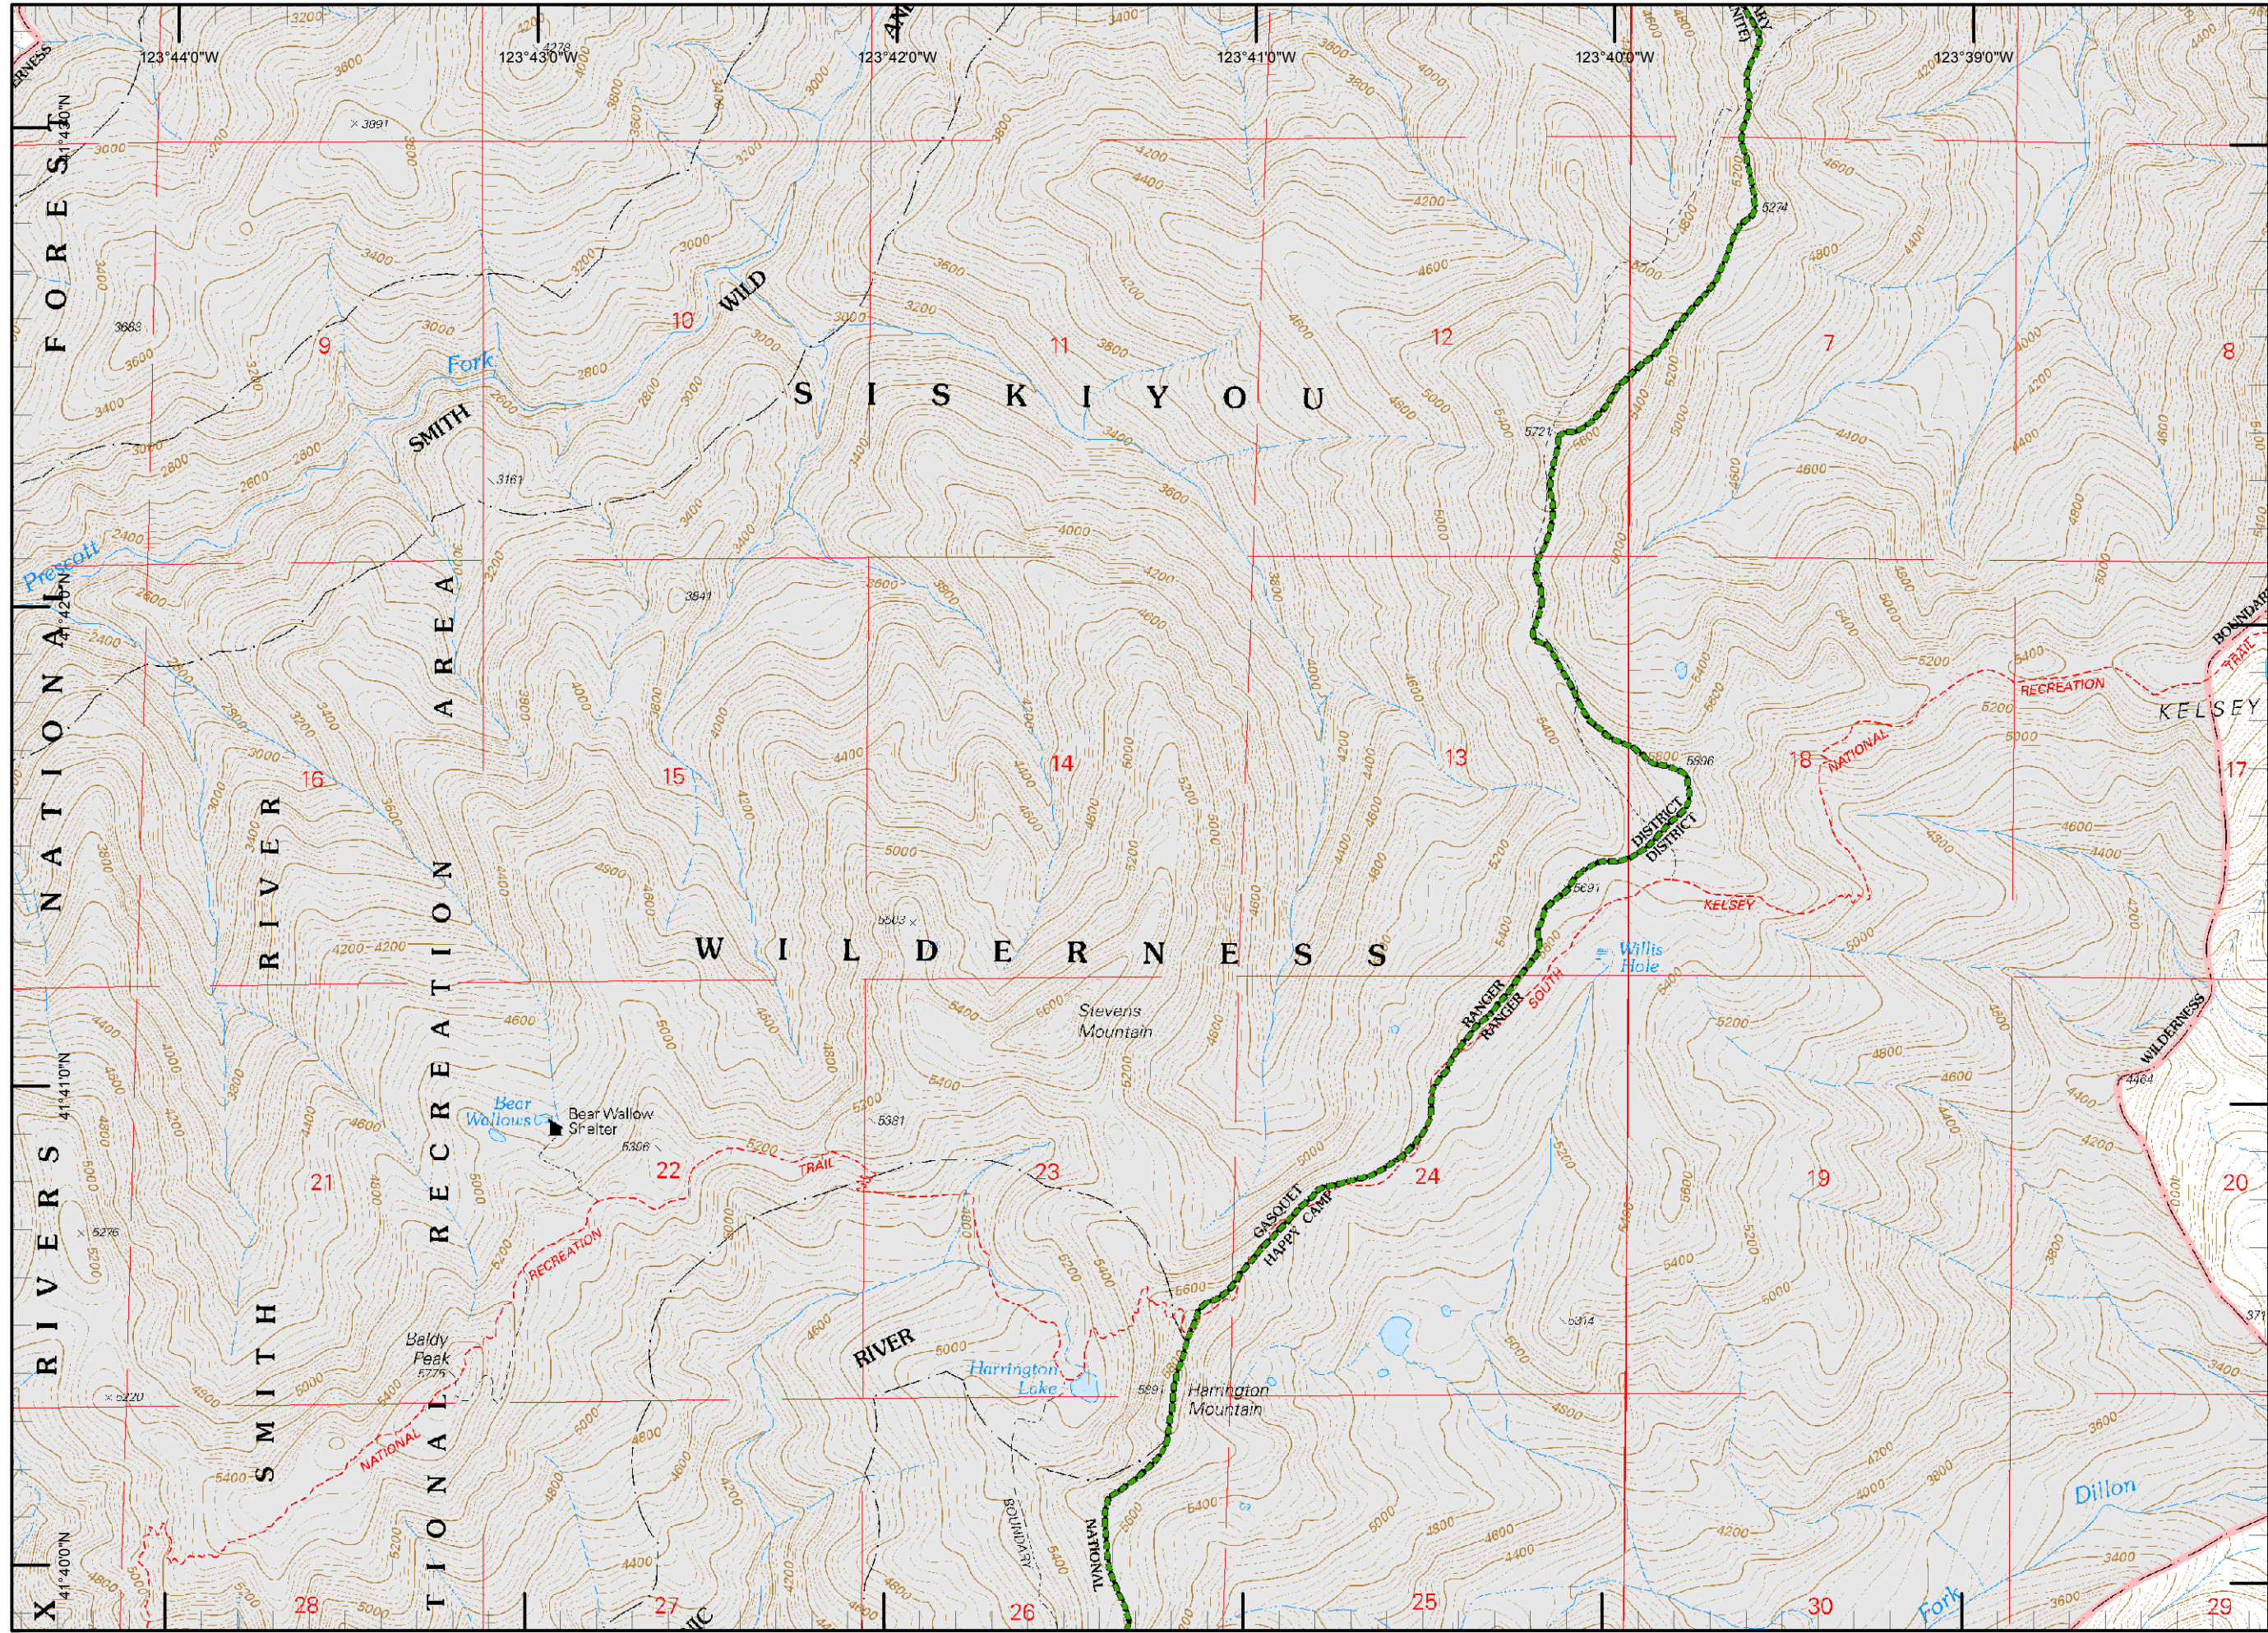

Legend

- ( ) Division
- Drop Point
- ⊗ Fire Origin
- ♂ Spot Fire
- Helispot
- Ⓢ Staging Area
- Ⓜ Water Source
- Ⓜ Restricted Water Source
- WX RAWS
- Ⓟ Incident Base
- Ⓢ Camp
- Ⓢ Incident Command Post
- Ⓢ Repeater
- ⚠ Safety Zone
- Ⓜ Helibase
- ⊗ ● Proposed Dozer Line
- Ⓢ Uncontrolled Fire Edge
- Ⓢ Completed Dozer Line
- Completed Line
- H - H - Hand Line
- R - R - Road as Completed Line
- M - M - Masticated
- G - G - Graded Road
- Siskiyou Wilderness
- Forest Boundary
- Ⓢ Bear Basin Butte Botanical Area