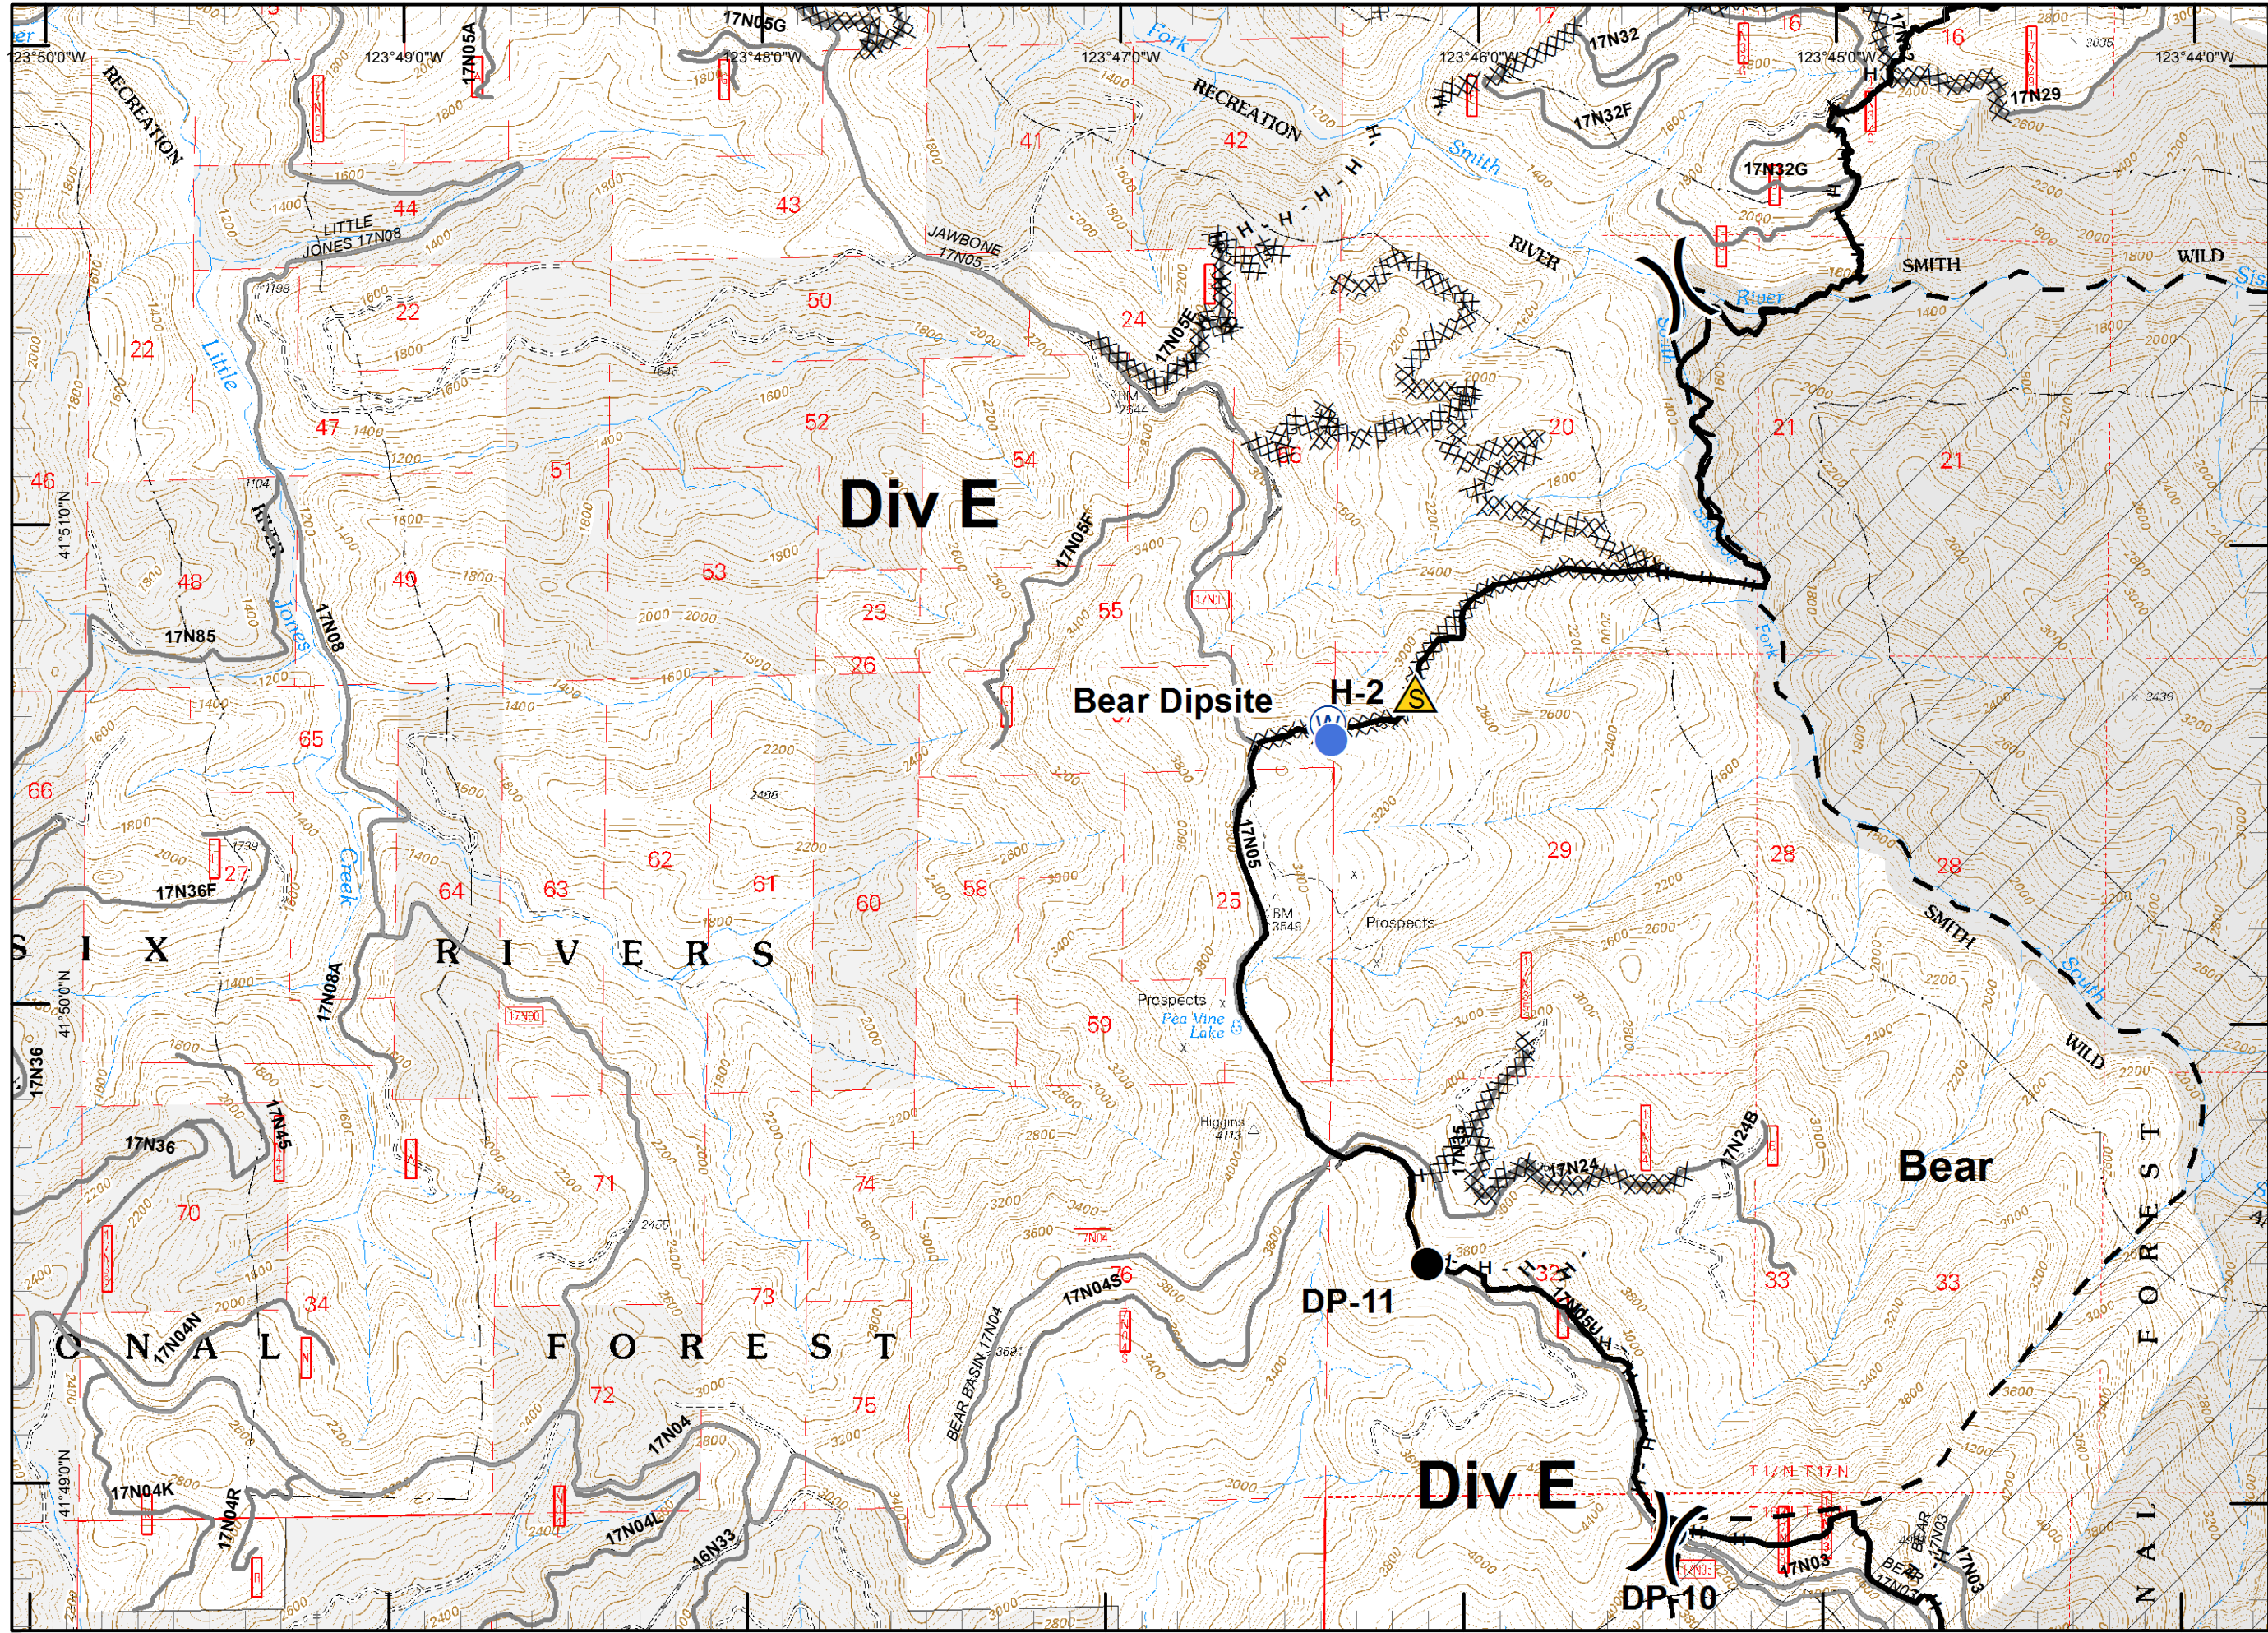

**Legend**

- ( ) Division
- Drop Point
- ⊗ Fire Origin
- ♂ Spot Fire
- Helispot
- Ⓢ Staging Area
- Ⓜ Water Source
- Ⓜ Restricted Water Source
- WX RAWS
- Ⓟ Incident Base
- Ⓢ Camp
- Ⓜ Incident Command Post
- Ⓜ Repeater
- ⚠ Safety Zone
- Ⓜ Helibase
- ⊗ • Proposed Dozer Line
- Uncontrolled Fire Edge
- XXXXX Completed Dozer Line
- Completed Line
- H - H - Hand Line
- R - R - Road as Completed Line
- M - M - Masticated
- G - G - Graded Road
- Siskiyou Wilderness
- Forest Boundary
- ▨ Bear Basin Butte Botanical Area

North Arrow  
 RJM  
 9/11/2015  
 10:44:45 PM

**Legend**

- ( ) Division
- Drop Point
- ⊗ Fire Origin
- ♂ Spot Fire
- Helispot
- Ⓢ Staging Area
- Ⓜ Water Source
- Ⓜ Restricted Water Source
- WX RAWS
- Ⓢ Incident Base
- Ⓢ Camp
- Ⓢ Incident Command Post
- Ⓢ Repeater
- Ⓢ Safety Zone
- Ⓢ Helibase
- Ⓢ ● Proposed Dozer Line
- Ⓢ Uncontrolled Fire Edge
- Ⓢ Completed Dozer Line
- Ⓢ Completed Line
- H - H - Hand Line
- R - R - Road as Completed Line
- M - M - Masticated
- G - G - Graded Road
- Ⓢ Siskiyou Wilderness
- Ⓢ Forest Boundary
- Ⓢ Bear Basin Butte Botanical Area

RJM  
 9/11/2015  
 10:44:49 PM

Legend

- ( ) Division
- Drop Point
- ⊗ Fire Origin
- ♂ Spot Fire
- Helispot
- Ⓢ Staging Area
- Ⓜ Water Source
- Ⓜ Restricted Water Source
- WX RAWS
- Ⓟ Incident Base
- Ⓢ Camp
- Ⓜ Incident Command Post
- Ⓜ Repeater
- ⚠ Safety Zone
- Ⓜ Helibase
- ⊗ • Proposed Dozer Line
- Ⓜ Uncontrolled Fire Edge
- Ⓜ Completed Dozer Line
- Completed Line
- H - H - Hand Line
- R - R - Road as Completed Line
- M - M - Masticated
- G - G - Graded Road
- Siskiyou Wilderness
- Ⓜ Forest Boundary
- Ⓜ Bear Basin Butte Botanical Area