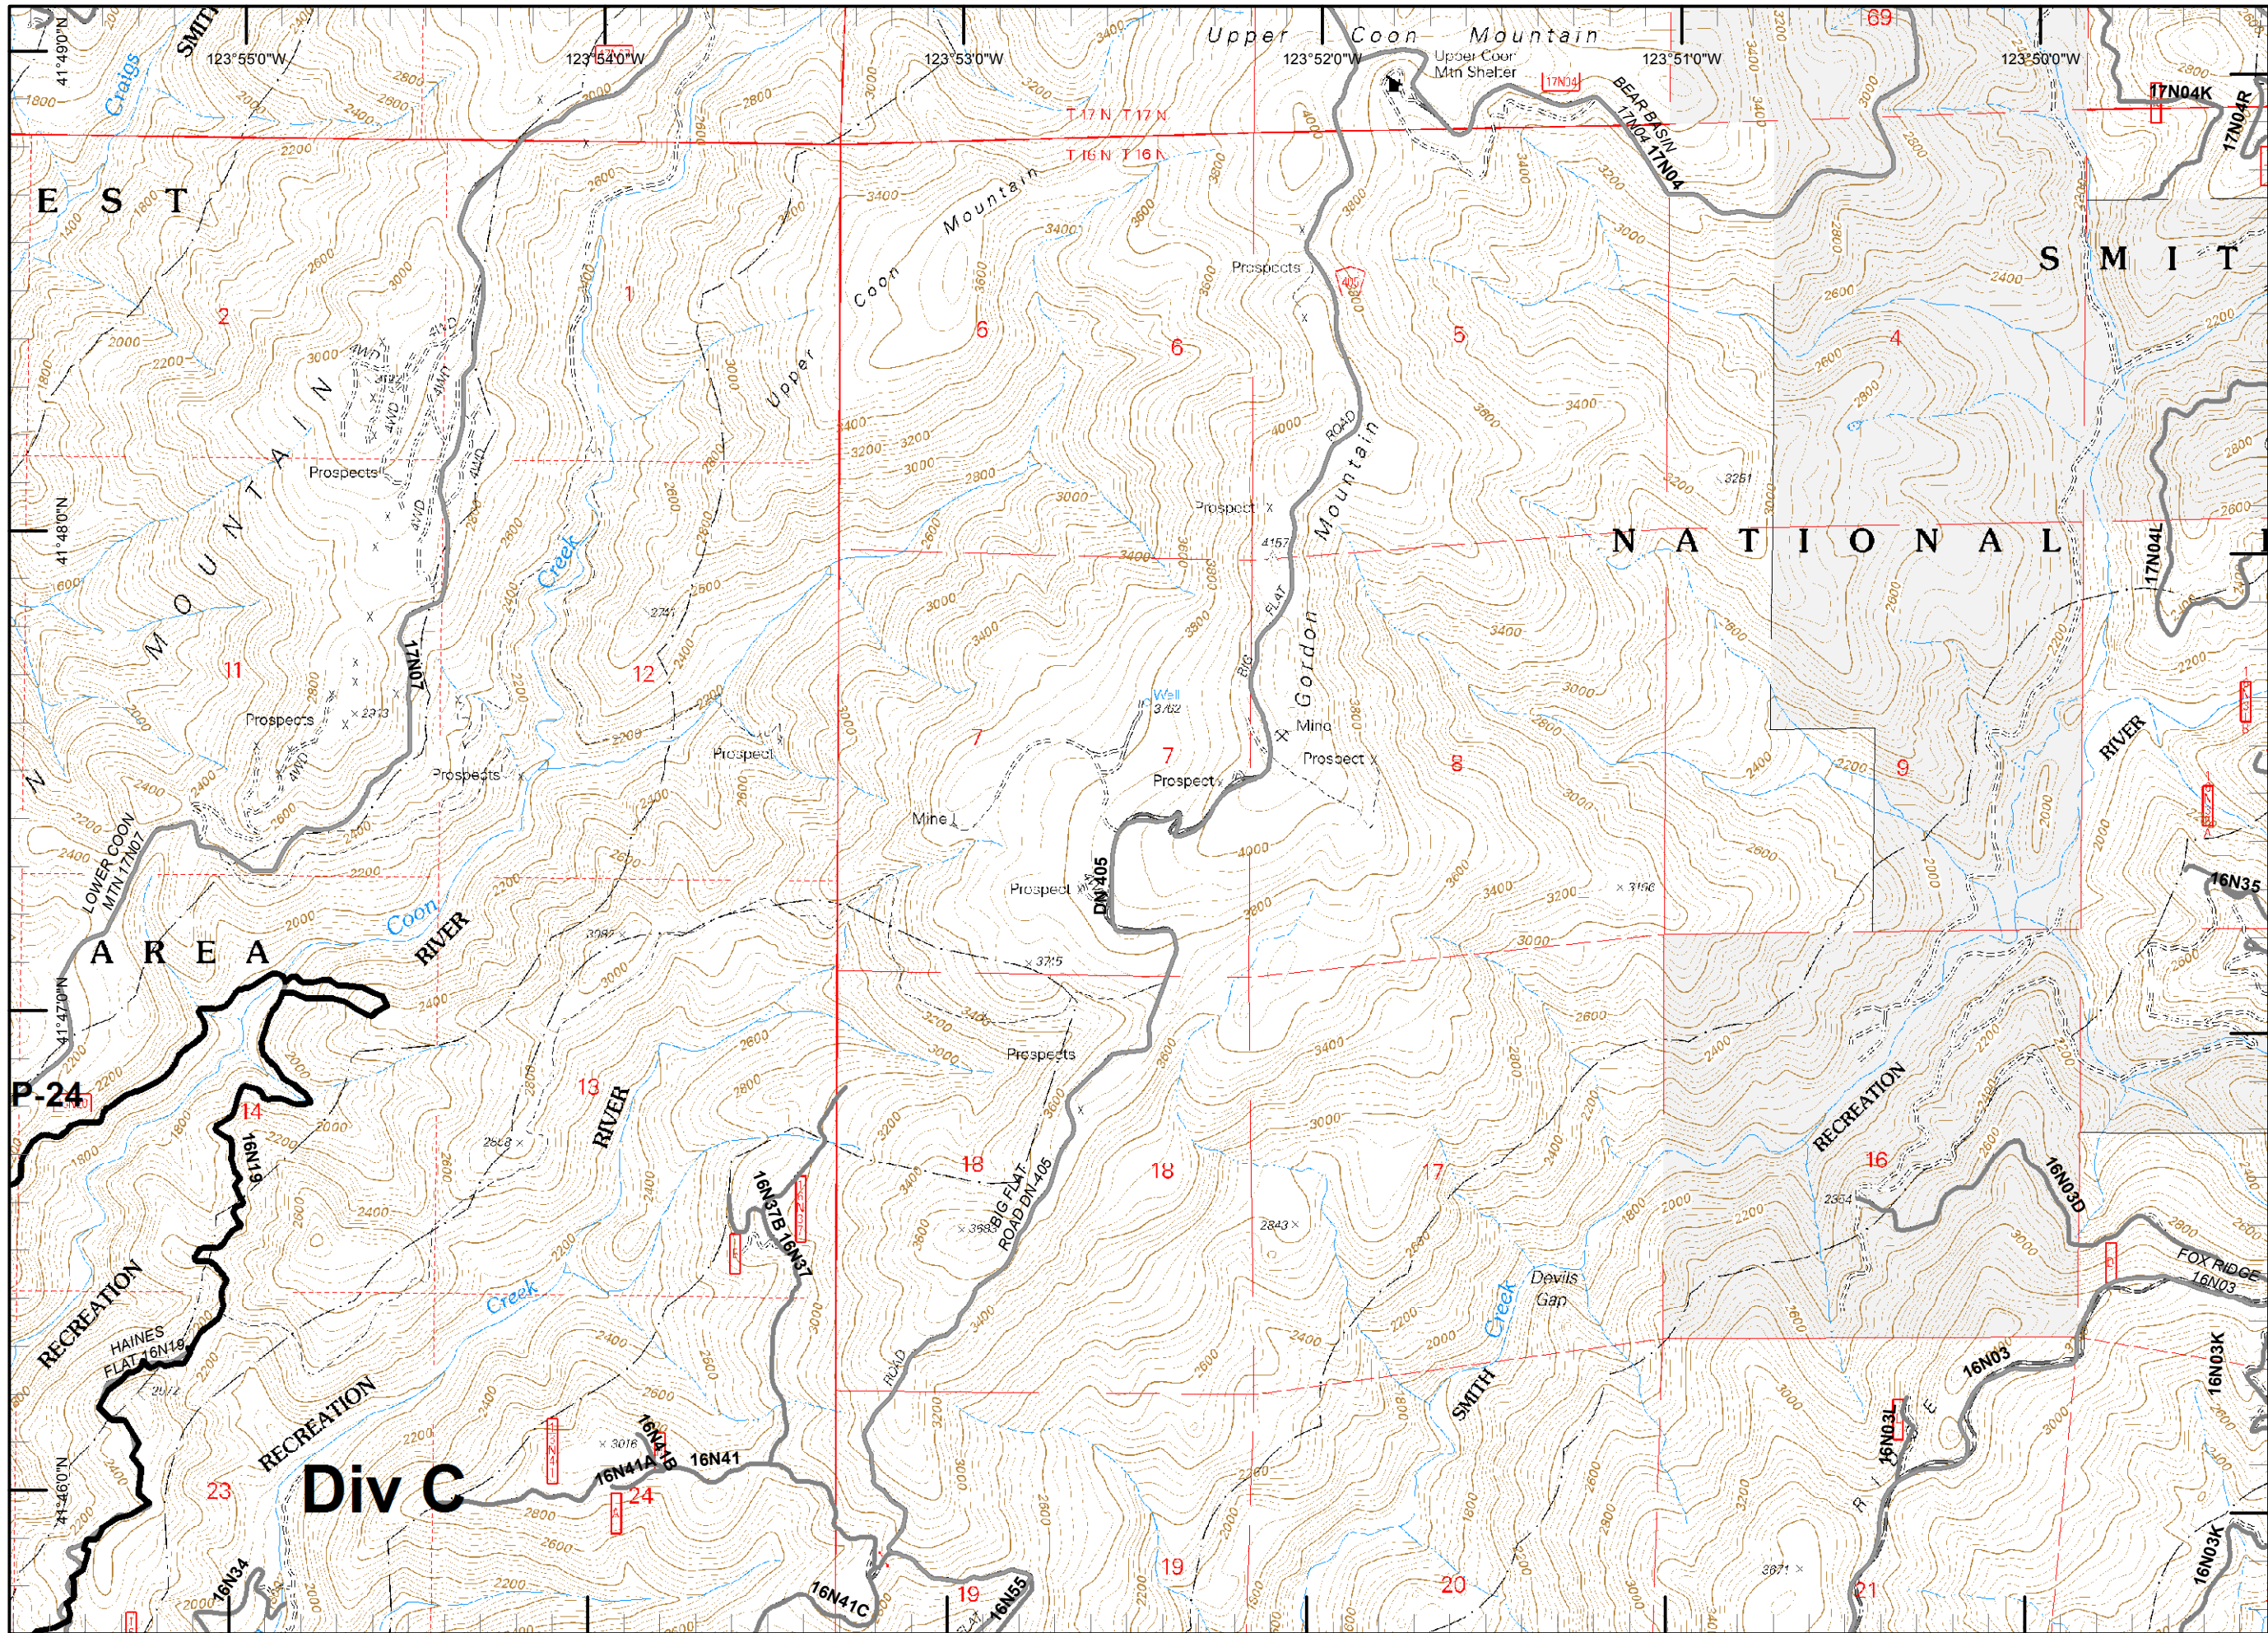

N  
 RJM  
 9/11/2015  
 10:44:58 PM

- Legend**
- ( ) Division
  - Drop Point
  - ⊗ Fire Origin
  - ♂ Spot Fire
  - Helispot
  - Ⓢ Staging Area
  - Ⓜ Water Source
  - Ⓜ Restricted Water Source
  - WX RAWS
  - Ⓟ Incident Base
  - Ⓢ Camp
  - Ⓜ Incident Command Post
  - Ⓜ Repeater
  - ⚠ Safety Zone
  - Ⓜ Helibase
  - Ⓜ Proposed Dozer Line
  - Ⓜ Uncontrolled Fire Edge
  - Ⓜ Completed Dozer Line
  - Completed Line
  - H - H - Hand Line
  - R - R - Road as Completed Line
  - M - M - Masticated
  - G - G - Graded Road
  - Siskiyou Wilderness
  - ▬ Forest Boundary
  - ▬ Bear Basin Butte Botanical Area