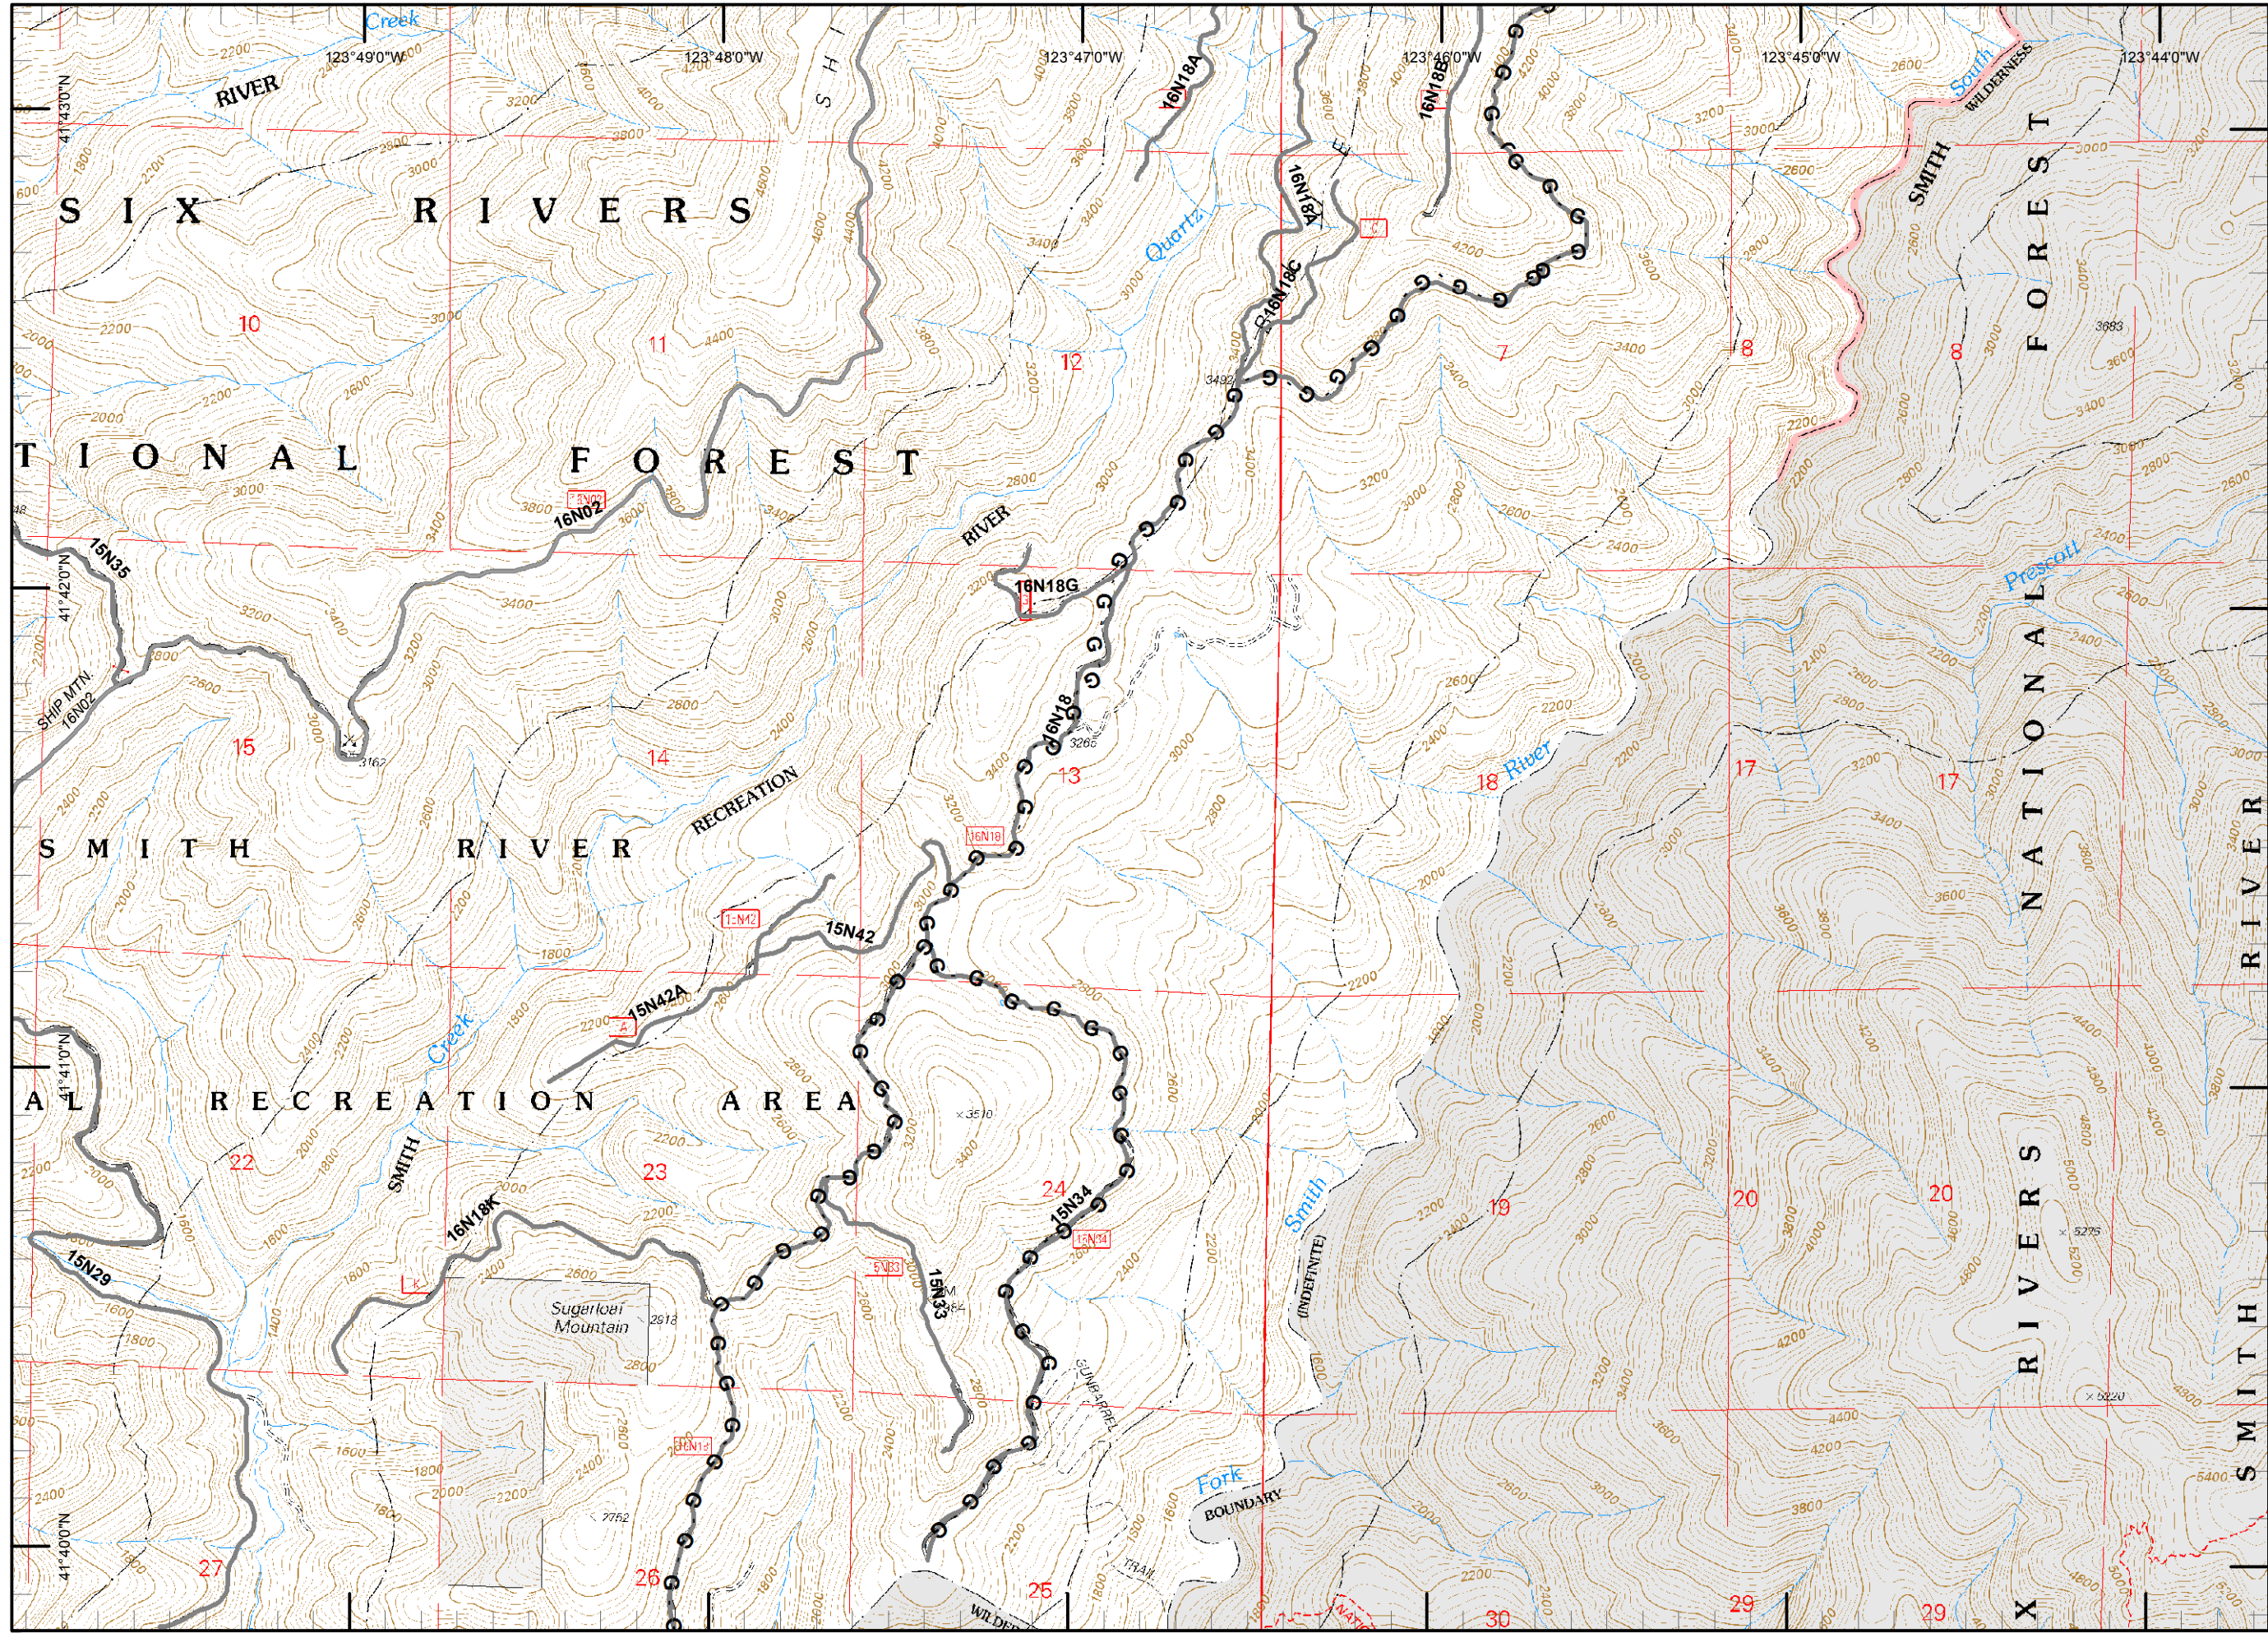

RJM
9/11/2015
10:45:43 PM