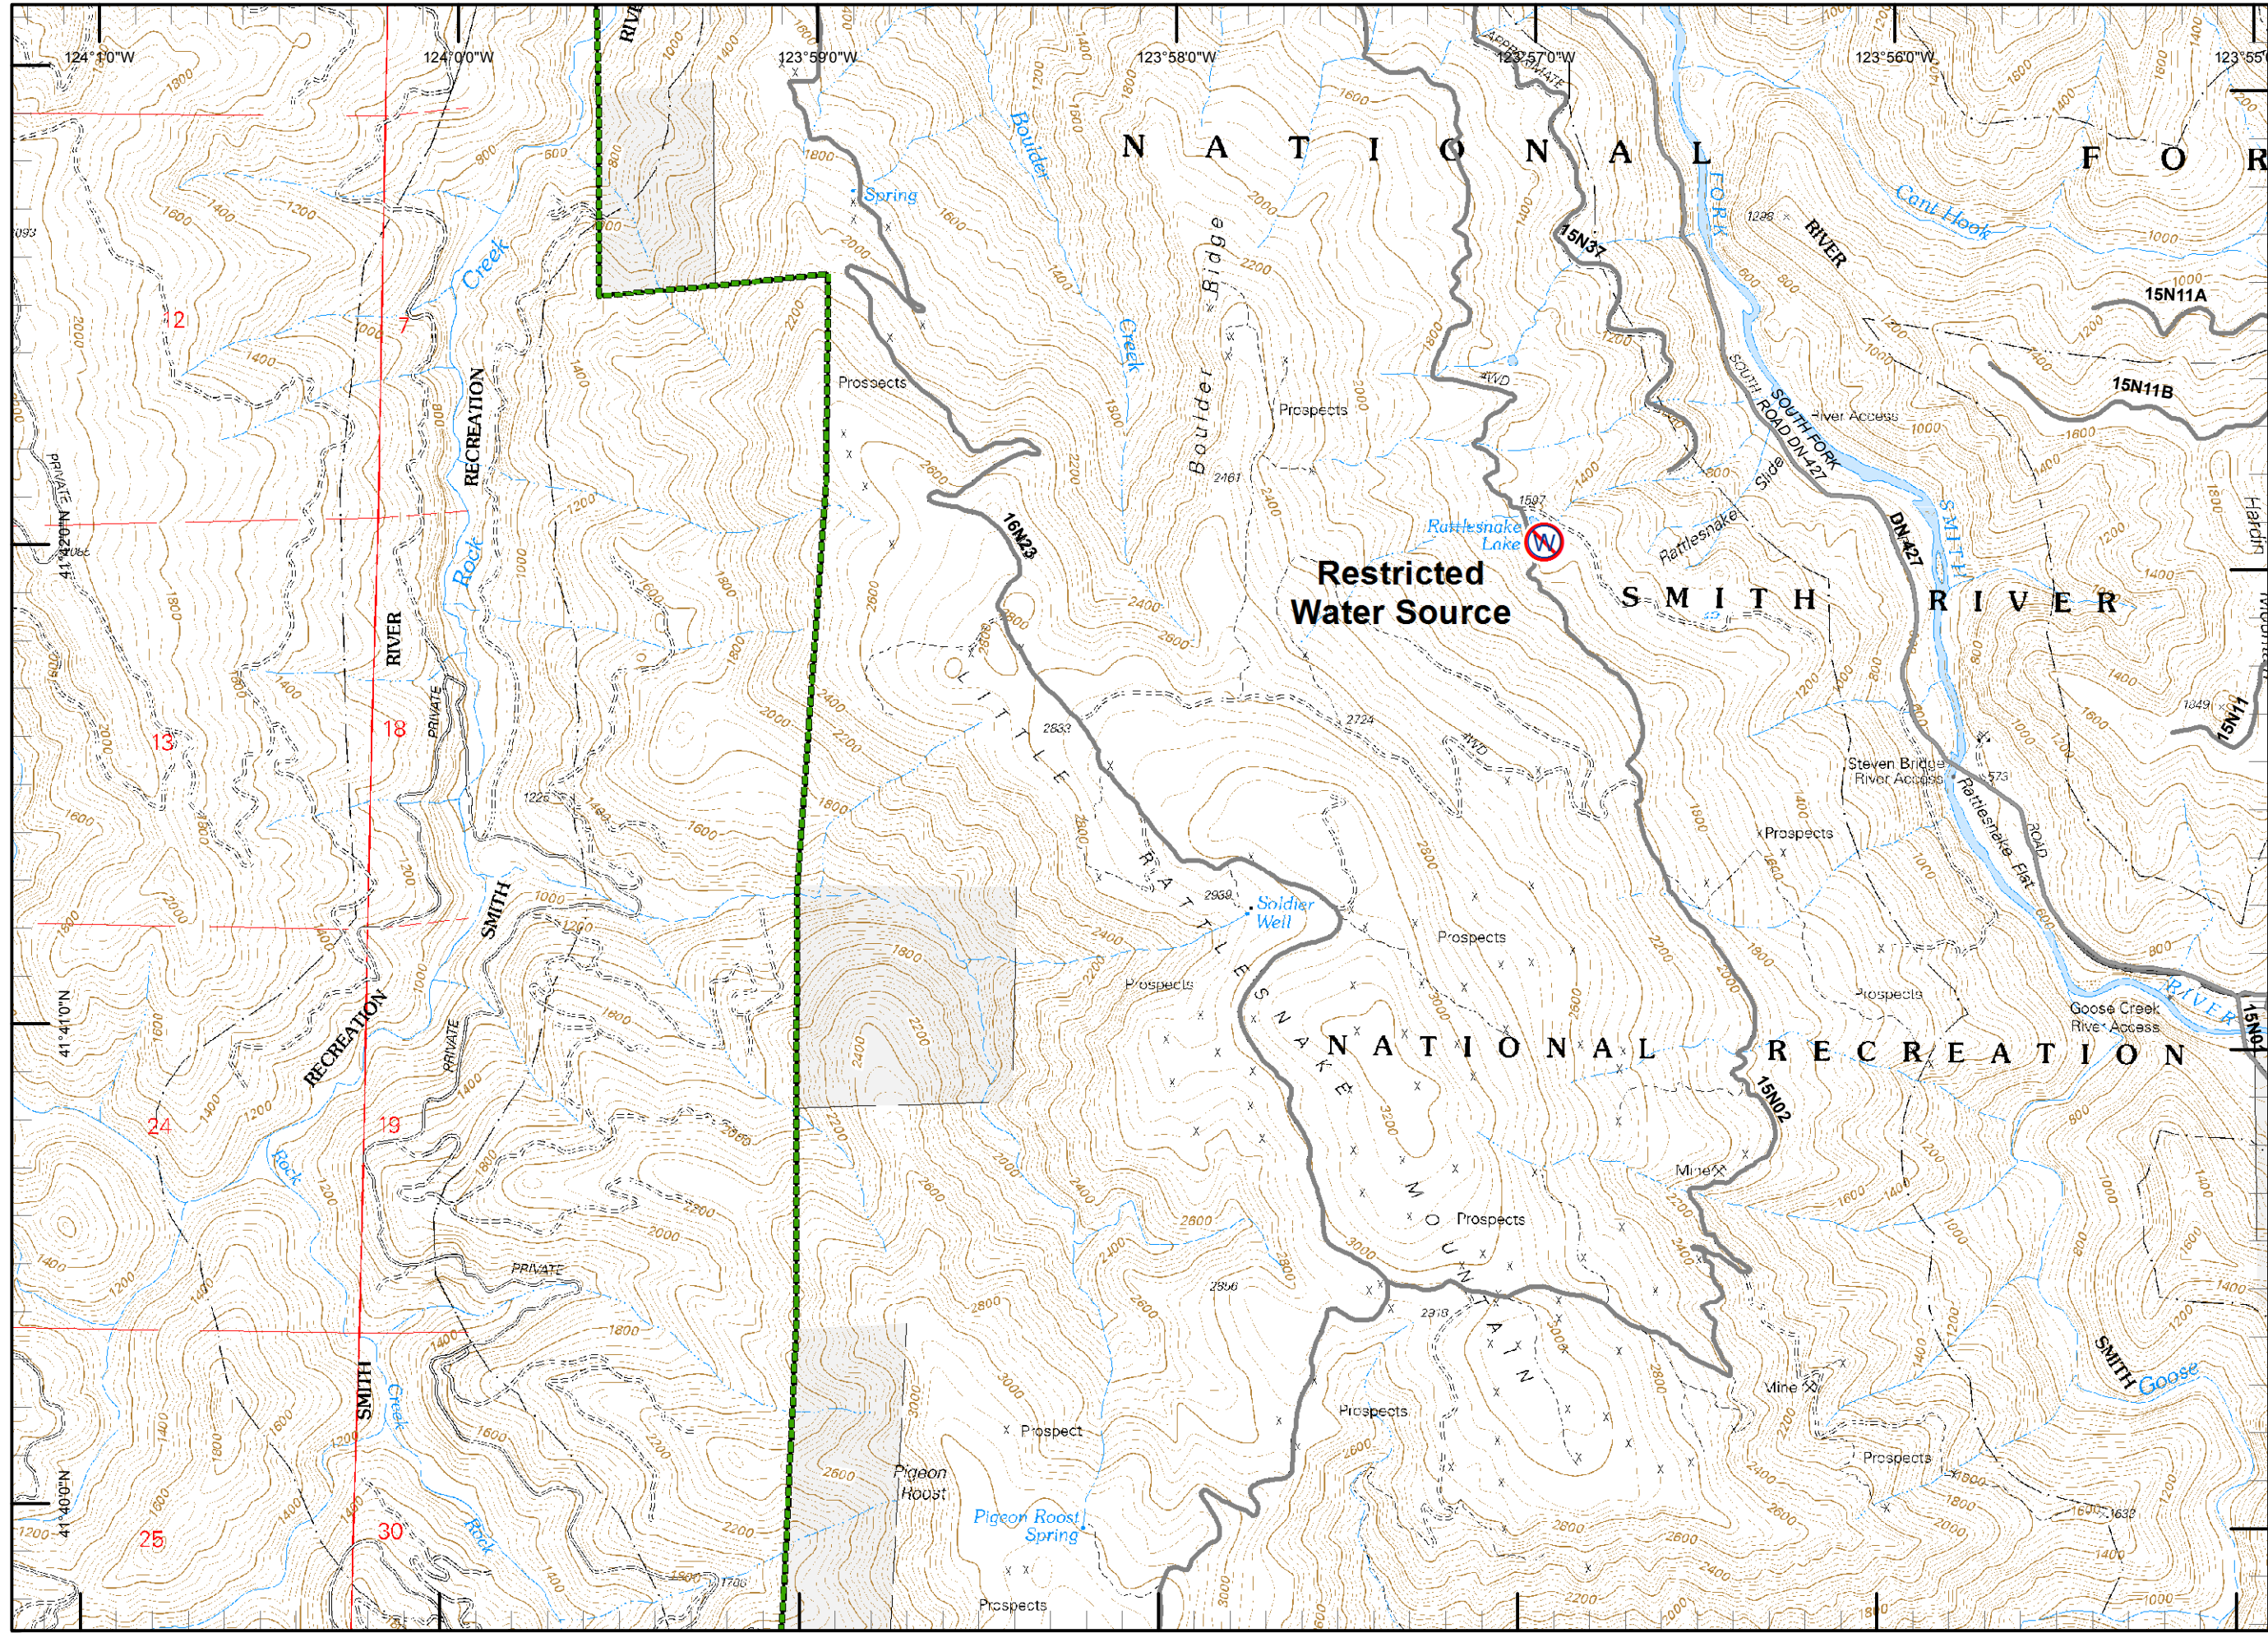

Legend

- ( ) Division
- Drop Point
- ⊗ Fire Origin
- ♂ Spot Fire
- Helispot
- Ⓢ Staging Area
- Ⓜ Water Source
- Ⓜ Restricted Water Source
- WX RAWS
- Ⓟ Incident Base
- Ⓢ Camp
- Ⓜ Incident Command Post
- Ⓜ Repeater
- ⚠ Safety Zone
- Ⓜ Helibase
- ⊗ ● Proposed Dozer Line
- Ⓜ Uncontrolled Fire Edge
- Ⓜ Completed Dozer Line
- Completed Line
- H - H - Hand Line
- R - R - Road as Completed Line
- M - M - Masticated
- G - G - Graded Road
- Siskiyou Wilderness
- ▬ Forest Boundary
- ▬ Bear Basin Butte Botanical Area