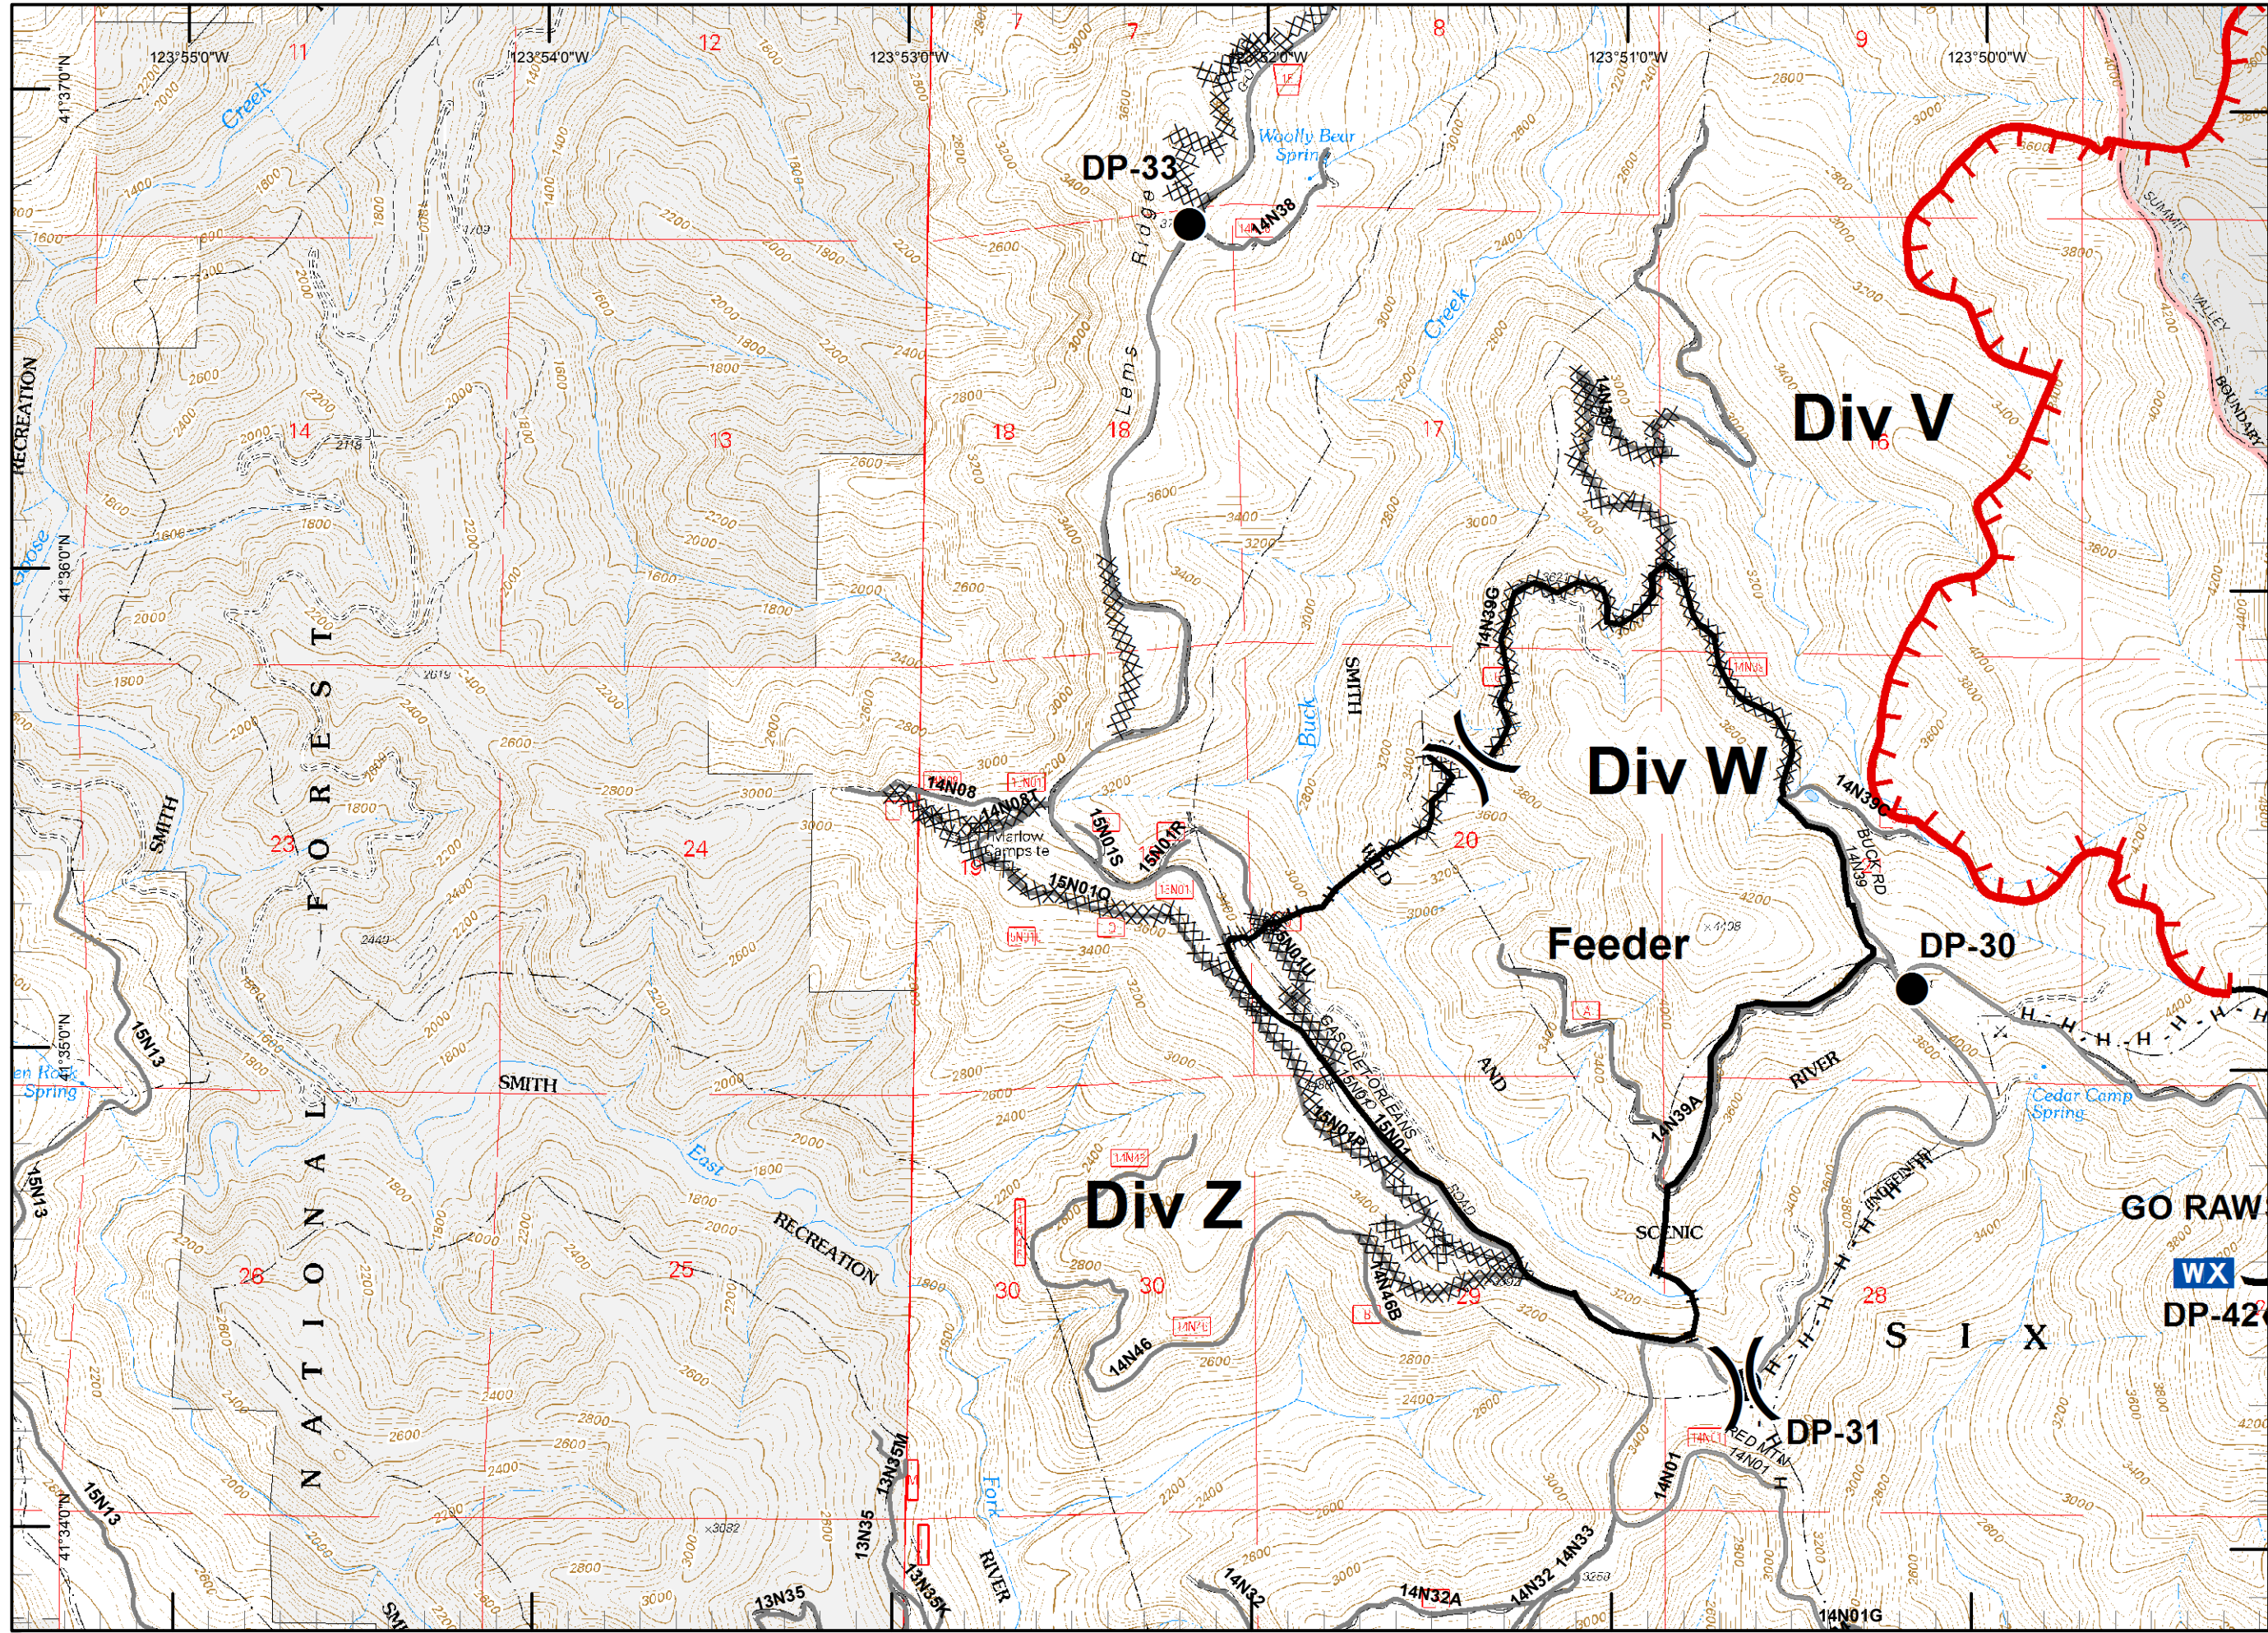

Legend

- ( ) Division
- Drop Point
- ⊗ Fire Origin
- ♂ Spot Fire
- Helispot
- ⊙ Staging Area
- ⊙ Water Source
- ⊙ Restricted Water Source
- WX RAWS
- ⊙ Incident Base
- ⊙ Camp
- ⊙ Incident Command Post
- ⊙ Repeater
- ⚠ Safety Zone
- ⊙ Helibase
- ⊙ Proposed Dozer Line
- ⊔ Uncontrolled Fire Edge
- ⊘ Completed Dozer Line
- Completed Line
- H - H - Hand Line
- R - R - Road as Completed Line
- M - M - Masticated
- G - G - Graded Road
- ▨ Siskiyou Wilderness
- ▬ Forest Boundary
- ▨ Bear Basin Butte Botanical Area